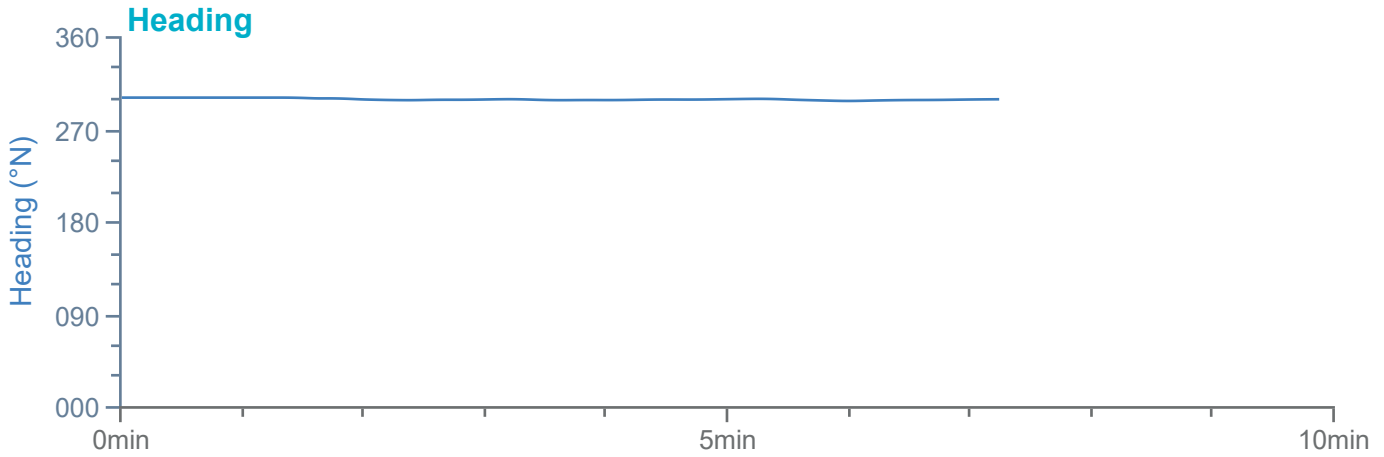

### Manoeuvre track plot

Ships plotted every 1 mins, highlight every 10 mins

Manoeuvre track plot

Ships plotted every 1 mins, highlight every 10 mins

### Manoeuvre track plot

Ships plotted every 1 mins, highlight every 10 mins

Manoeuvre track plot