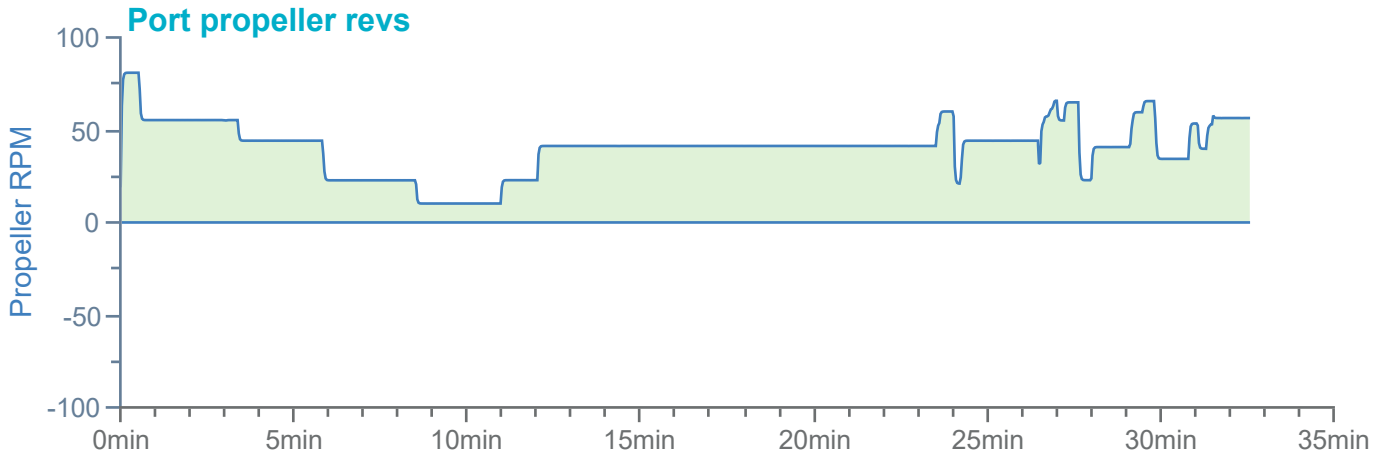

### Manoeuvre track plot

Ships plotted every 1 mins, highlight every 10 mins