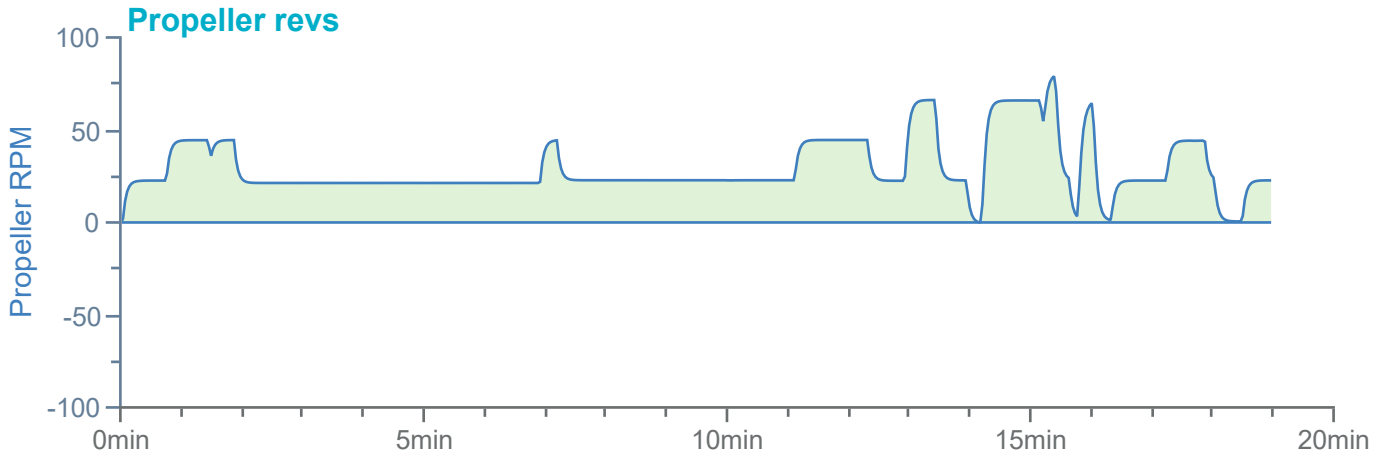

### Manoeuvre track plot

Ships plotted every 1 mins, highlight every 10 mins

### Manoeuvre track plot