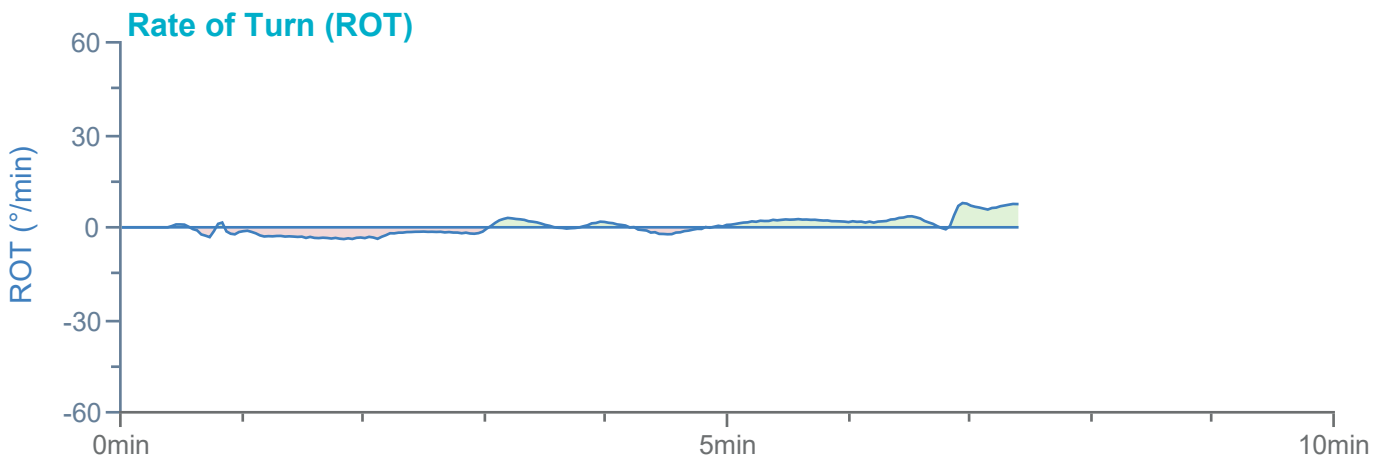

### Manoeuvre track plot

Ships plotted every 1 mins, highlight every 10 mins

Manoeuvre track plot

Ships plotted every 1 mins, highlight every 10 mins