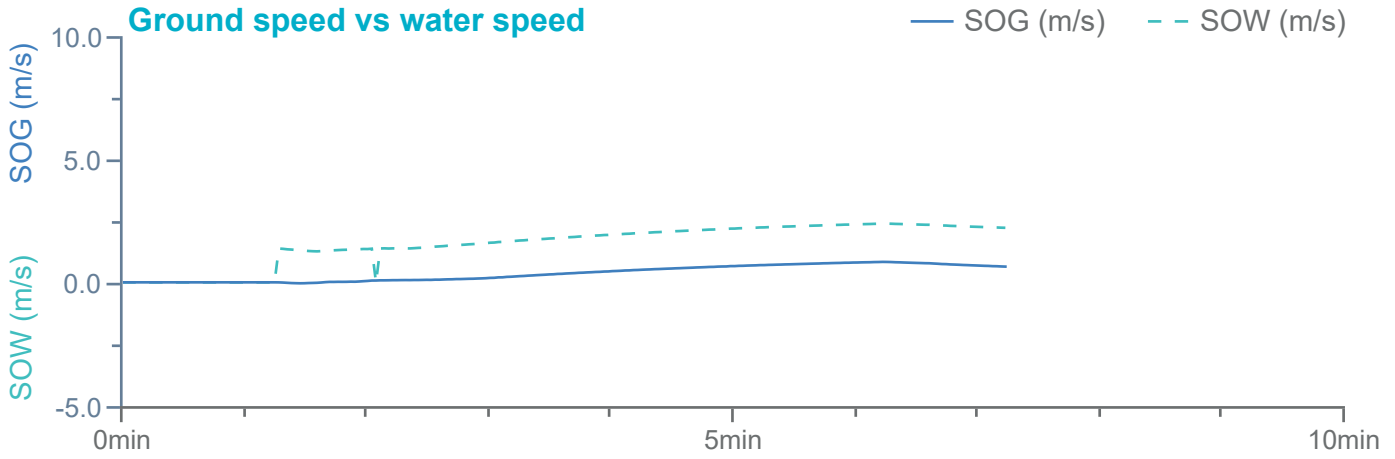

### Manoeuvre track plot

Ships plotted every 1 mins, highlight every 10 mins

Manoeuvre track plot

Ships plotted every 1 mins, highlight every 10 mins