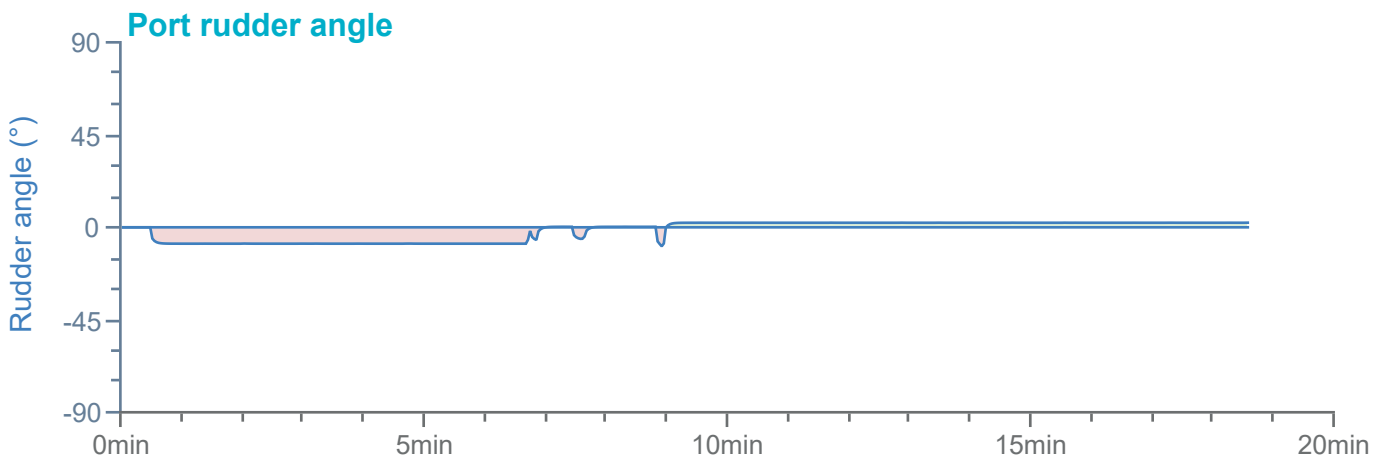

### Manoeuvre track plot

Ships plotted every 1 mins, highlight every 10 mins

Manoeuvre track plot