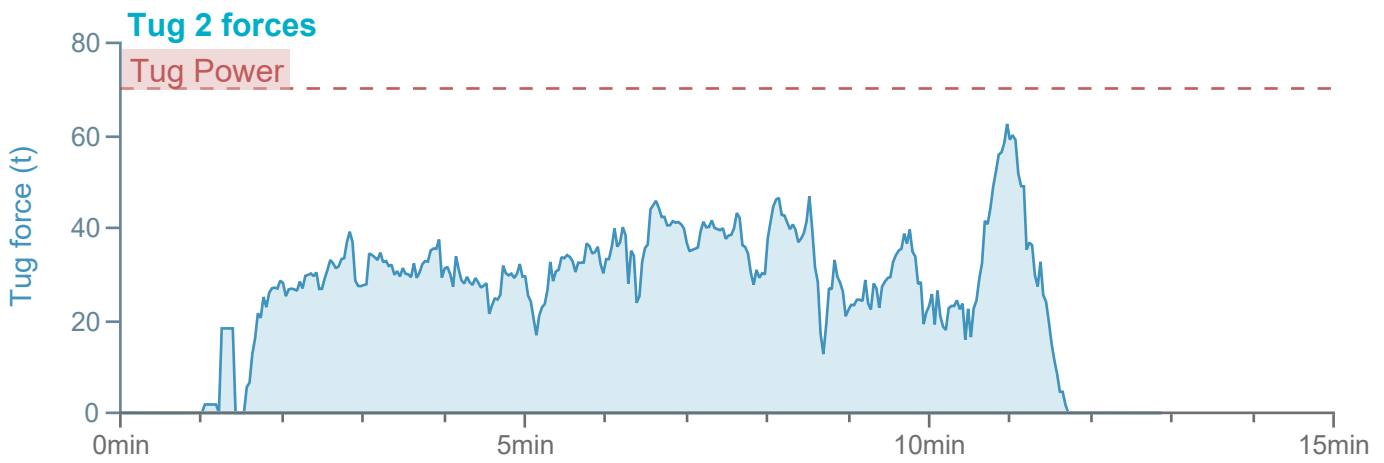

### Manoeuvre track plot

Ships plotted every 1 mins, highlight every 10 mins

Manoeuvre track plot

Ships plotted every 1 mins, highlight every 10 mins

### Manoeuvre track plot

Ships plotted every 1 mins, highlight every 10 mins