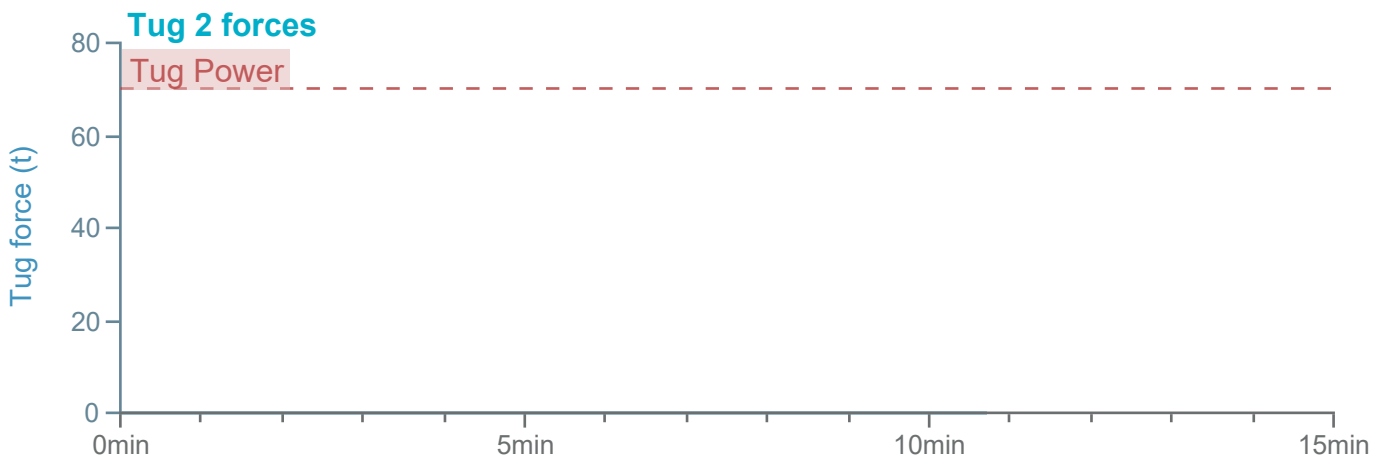

### Manoeuvre track plot

Ships plotted every 1 mins, highlight every 10 mins

Manoeuvre track plot

Ships plotted every 1 mins, highlight every 10 mins