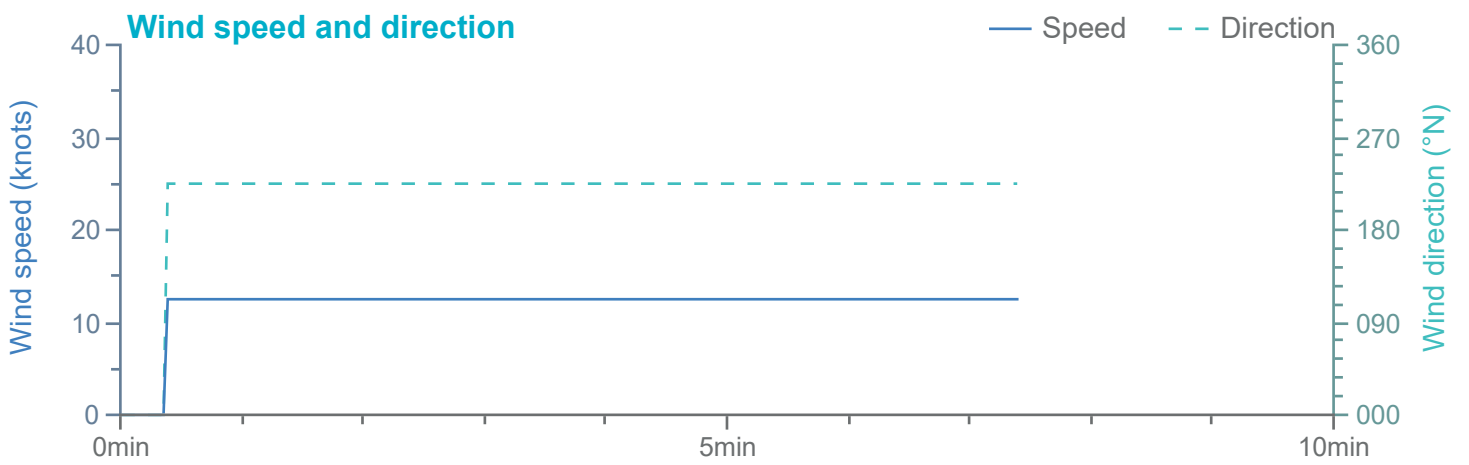

### Manoeuvre track plot

Ships plotted every 1 mins, highlight every 10 mins

Manoeuvre track plot

Ships plotted every 1 mins, highlight every 10 mins