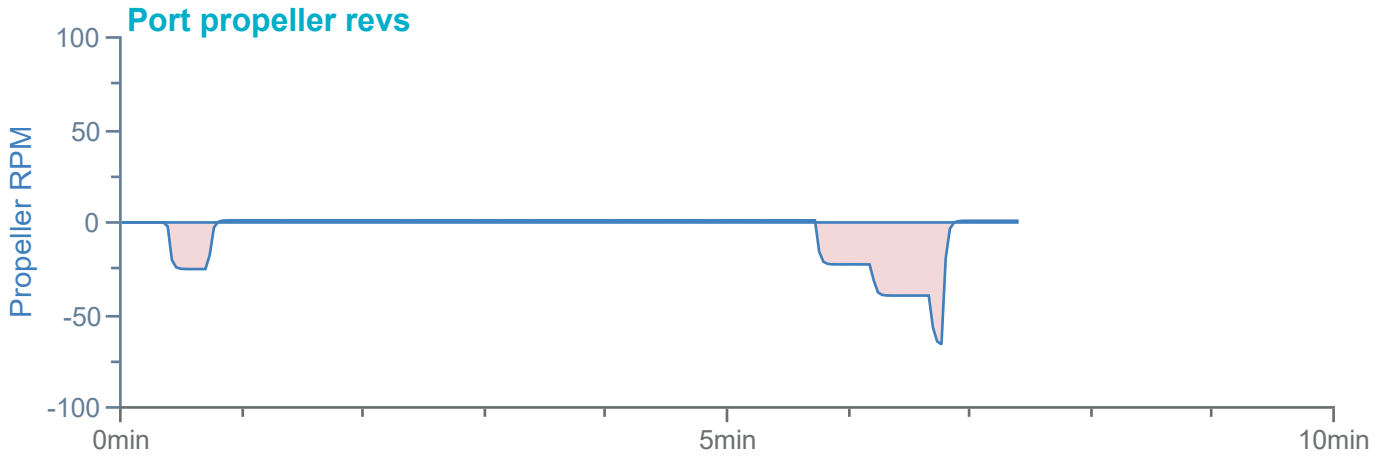

### Manoeuvre track plot

Ships plotted every 1 mins, highlight every 10 mins

Manoeuvre track plot

Ships plotted every 1 mins, highlight every 10 mins