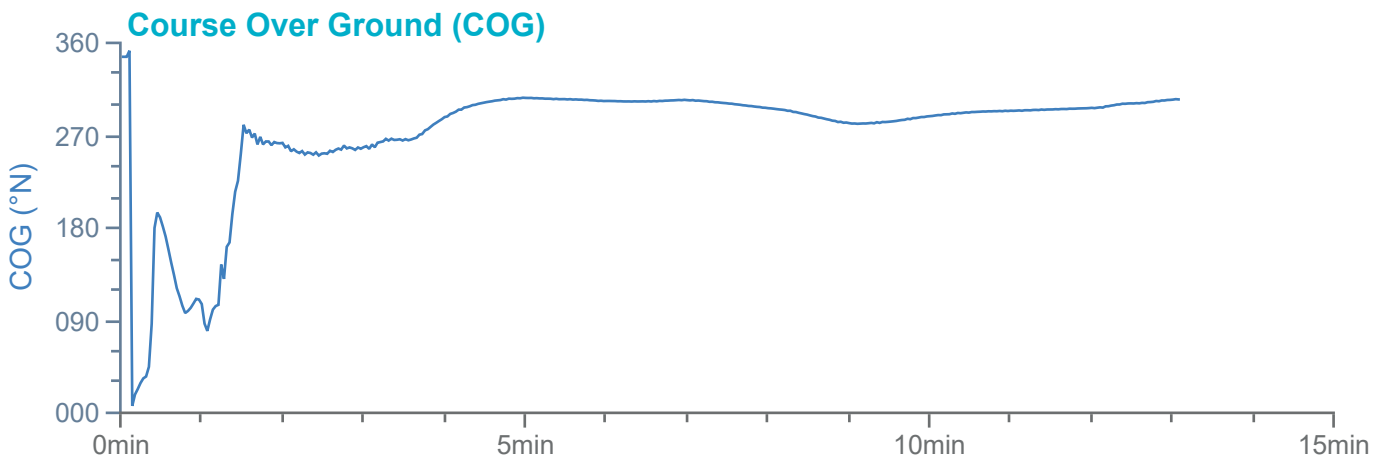

### Manoeuvre track plot

Ships plotted every 1 mins, highlight every 10 mins

Manoeuvre track plot

Ships plotted every 1 mins, highlight every 10 mins

### Manoeuvre track plot

Ships plotted every 1 mins, highlight every 10 mins

Manoeuvre track plot