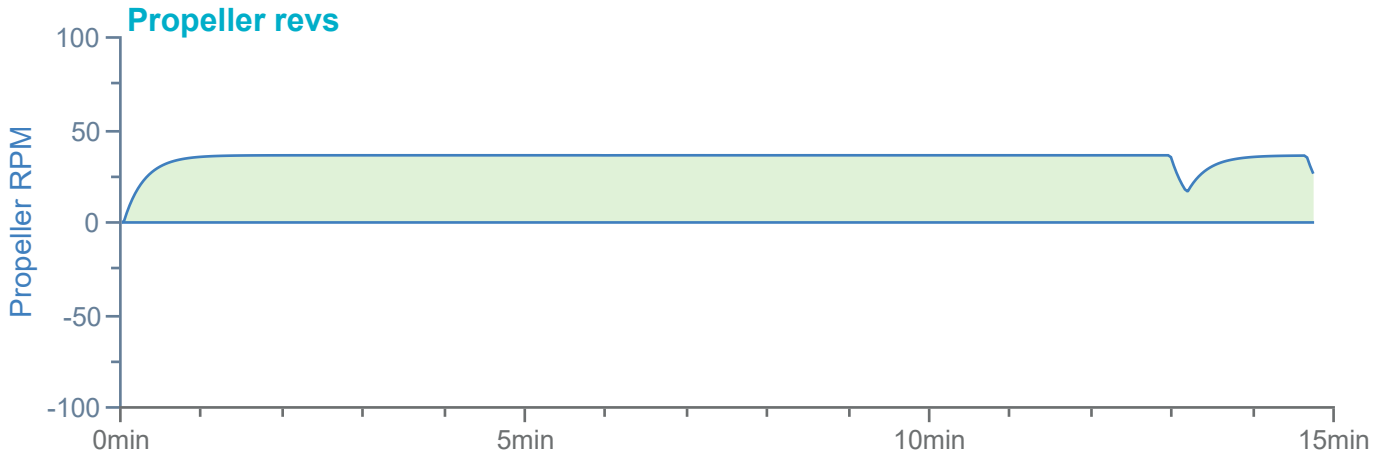

### Manoeuvre track plot

Ships plotted every 1 mins, highlight every 10 mins

### Manoeuvre track plot

Ships plotted every 1 mins, highlight every 10 mins

Manoeuvre track plot

Ships plotted every 1 mins, highlight every 10 mins

**HR Wallingford**  
*Working with water*

DMR 719286

FS 516431