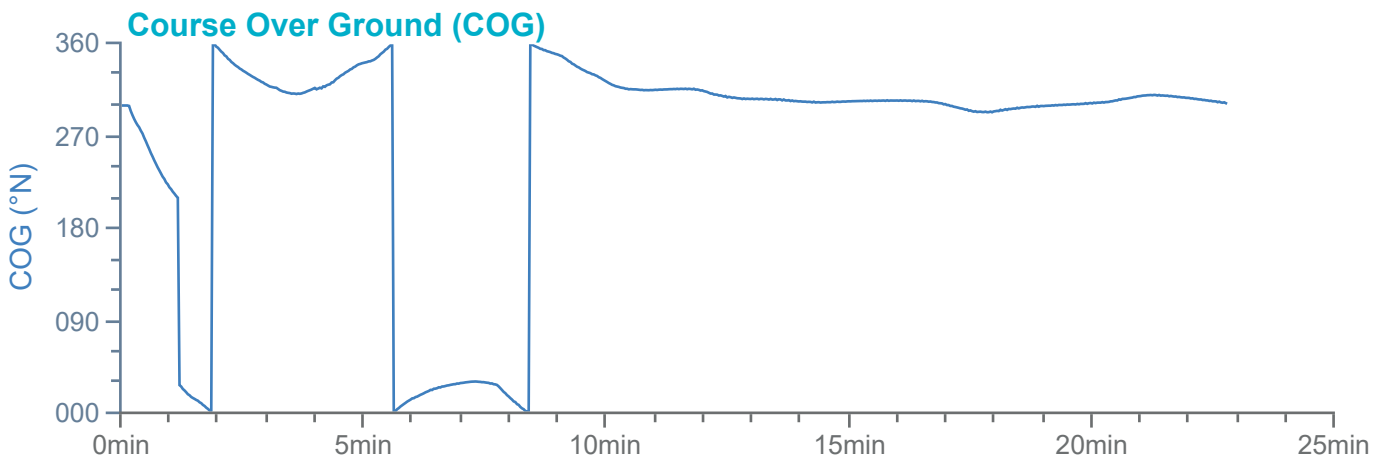

### Manoeuvre track plot

Ships plotted every 1 mins, highlight every 10 mins

### Manoeuvre track plot

Ships plotted every 1 mins, highlight every 10 mins

Manoeuvre track plot

Ships plotted every 1 mins, highlight every 10 mins