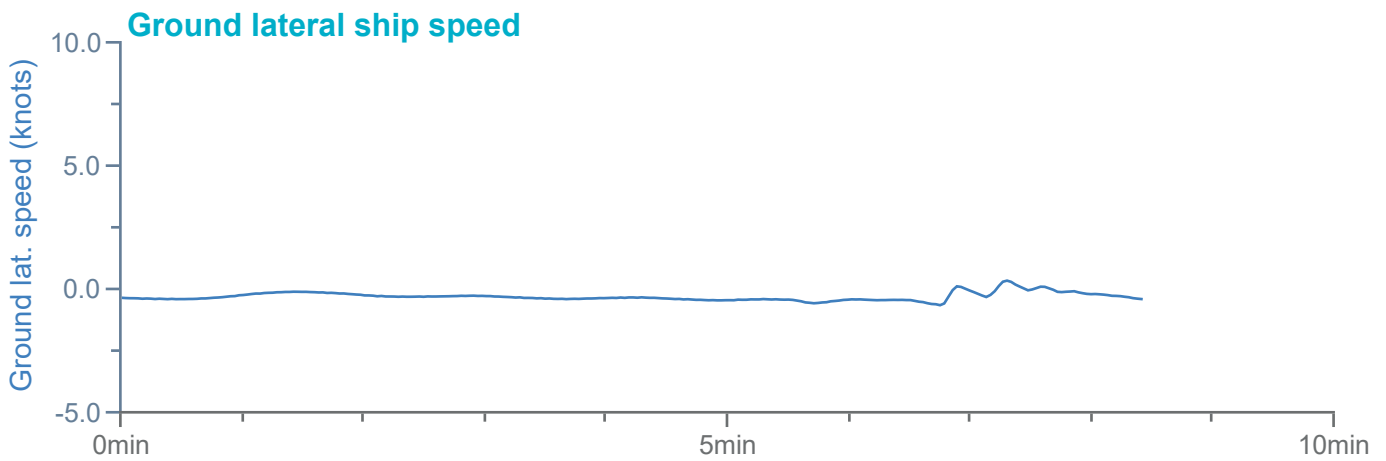

### Manoeuvre track plot

Ships plotted every 1 mins, highlight every 10 mins

### Manoeuvre track plot