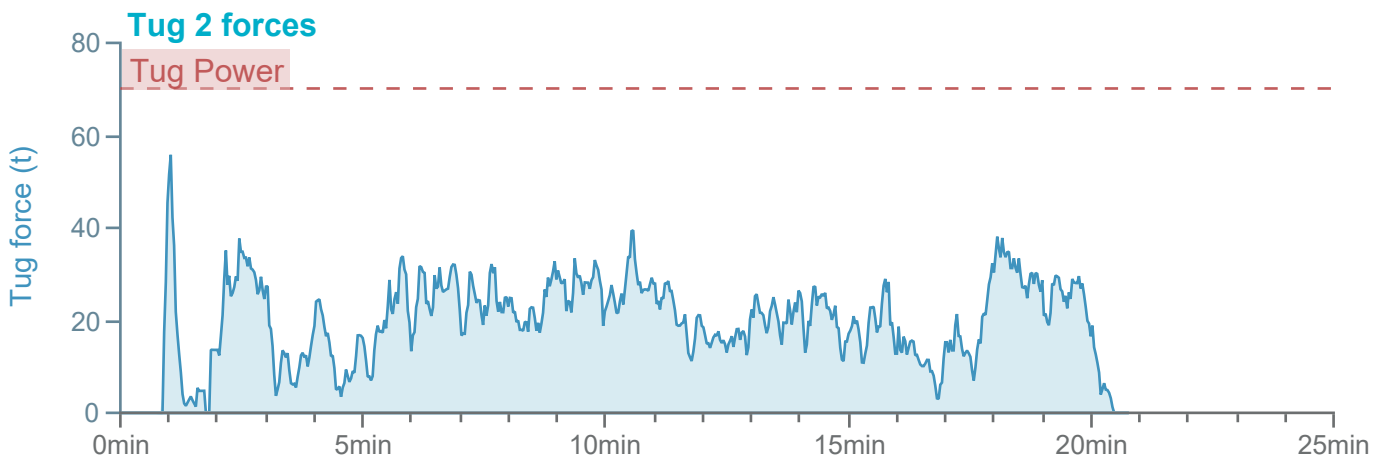

### Manoeuvre track plot

Ships plotted every 1 mins, highlight every 10 mins

Manoeuvre track plot

Ships plotted every 1 mins, highlight every 10 mins