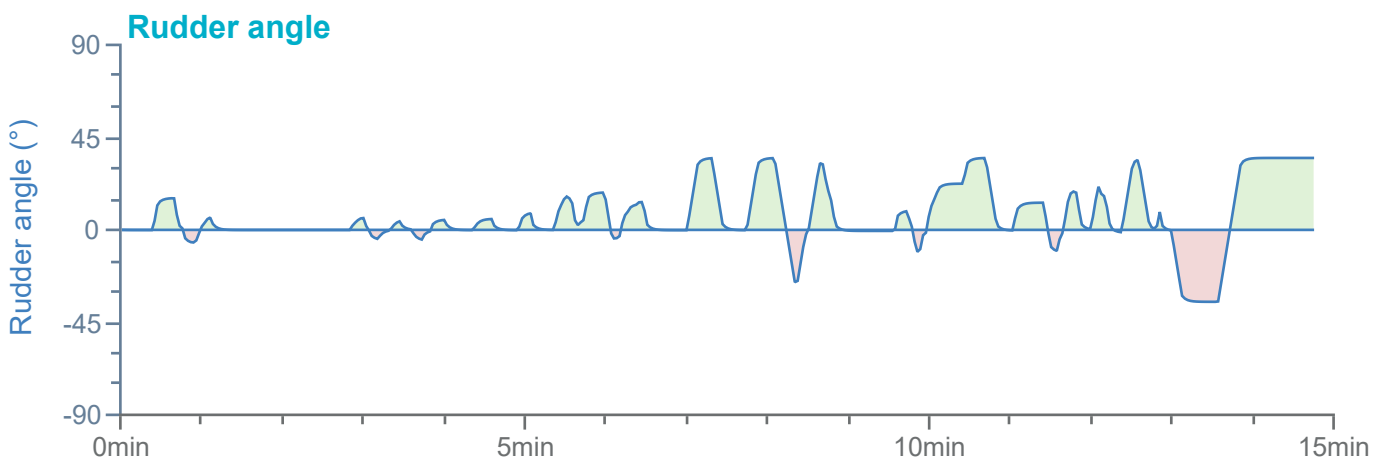

### Manoeuvre track plot

Ships plotted every 1 mins, highlight every 10 mins

### Manoeuvre track plot

Ships plotted every 1 mins, highlight every 10 mins

Manoeuvre track plot

Ships plotted every 1 mins, highlight every 10 mins

**HR Wallingford**  
*Working with water*

DMR 719286

FS 516431