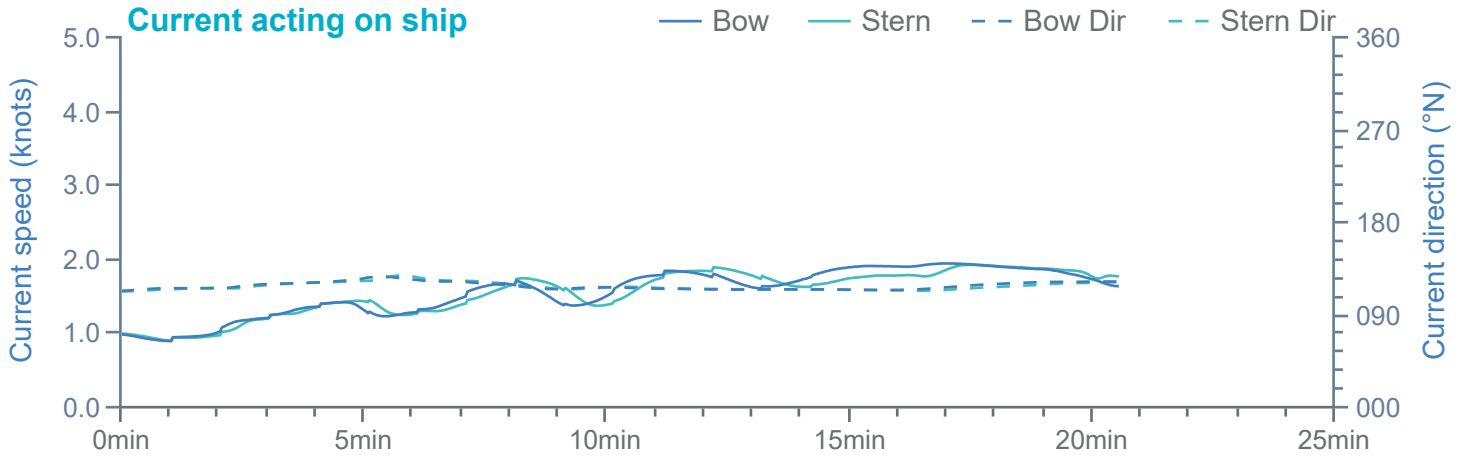

### Manoeuvre track plot

Ships plotted every 1 mins, highlight every 10 mins

### Manoeuvre track plot

Ships plotted every 1 mins, highlight every 10 mins

Manoeuvre track plot

Ships plotted every 1 mins, highlight every 10 mins