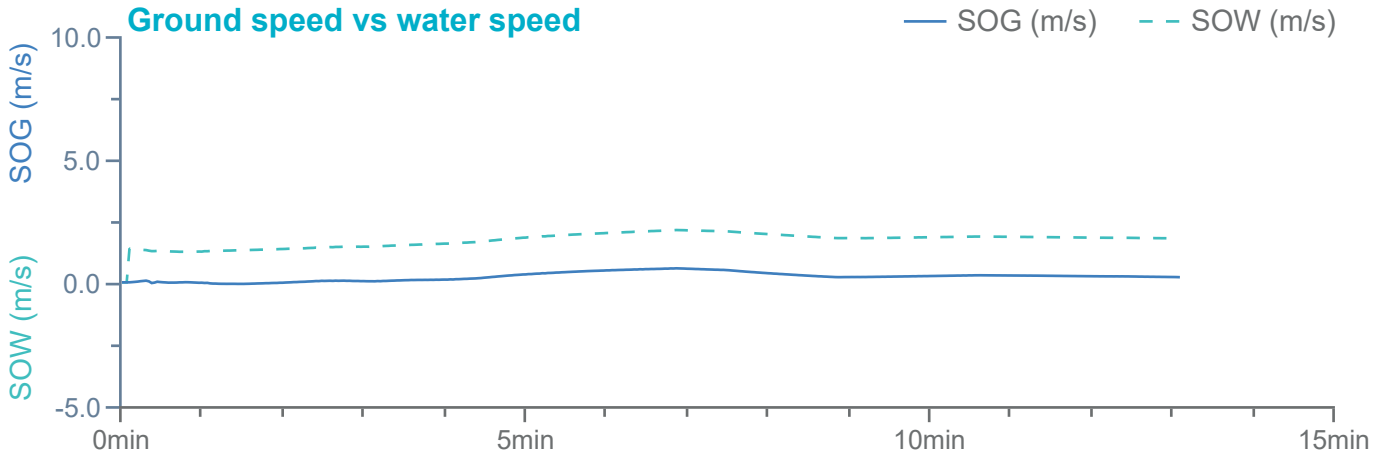

### Manoeuvre track plot

Ships plotted every 1 mins, highlight every 10 mins

Manoeuvre track plot