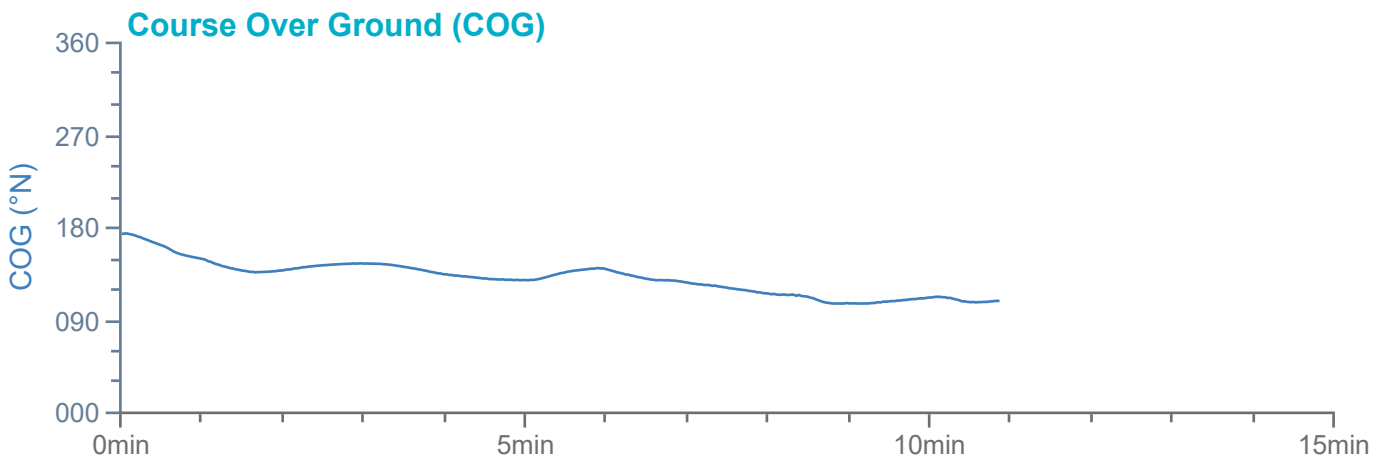

### Manoeuvre track plot

Ships plotted every 1 mins, highlight every 10 mins

Manoeuvre track plot

Ships plotted every 1 mins, highlight every 10 mins

### Manoeuvre track plot

Ships plotted every 1 mins, highlight every 10 mins