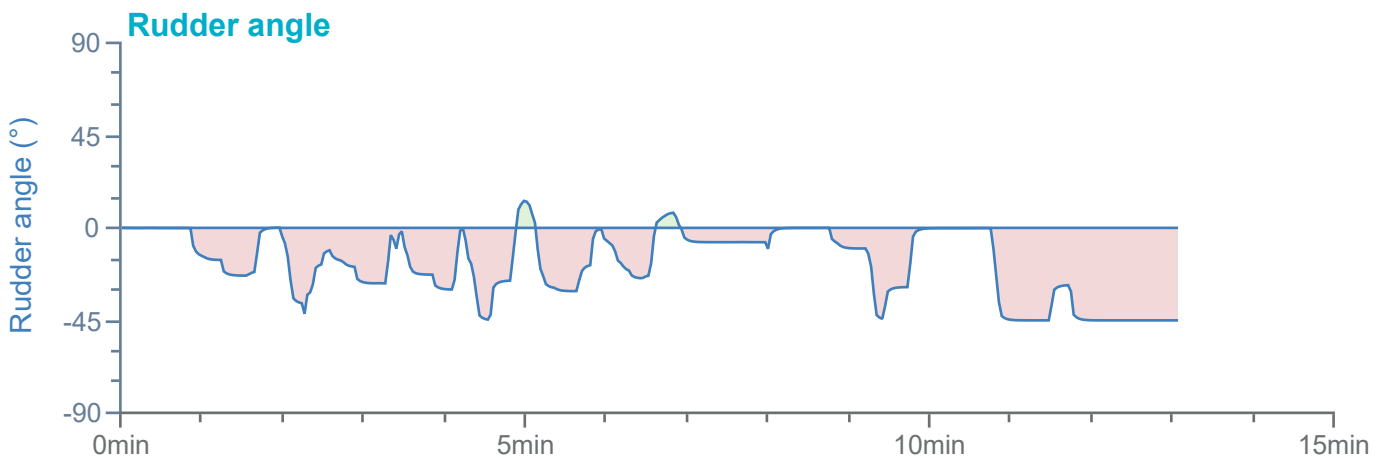

### Manoeuvre track plot

Ships plotted every 1 mins, highlight every 10 mins

Manoeuvre track plot

### Manoeuvre track plot

### Manoeuvre track plot

Ships plotted every 1 mins, highlight every 10 mins