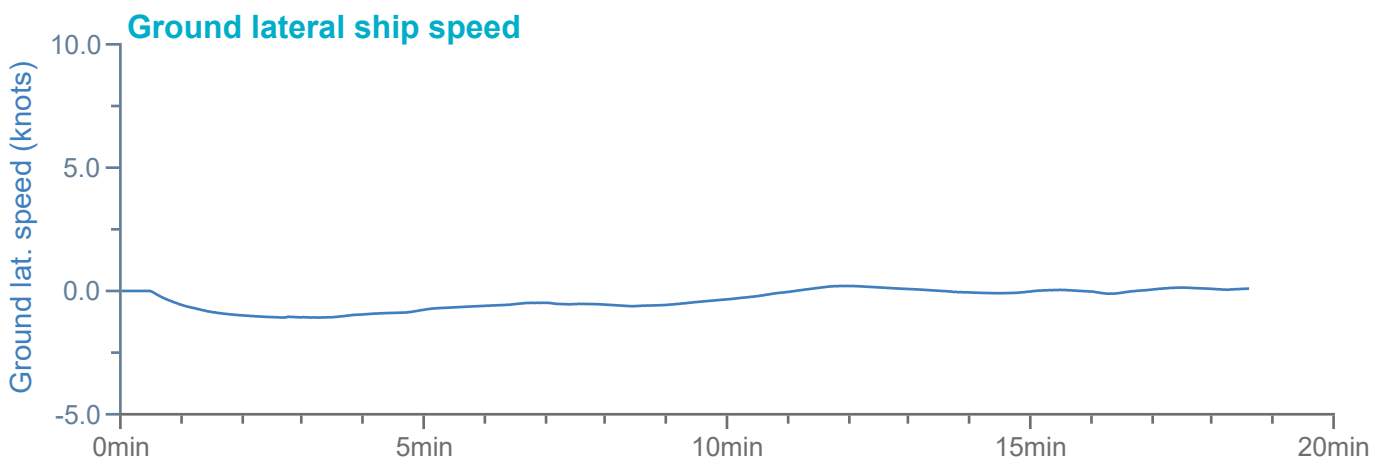

### Manoeuvre track plot

Ships plotted every 1 mins, highlight every 10 mins

Manoeuvre track plot