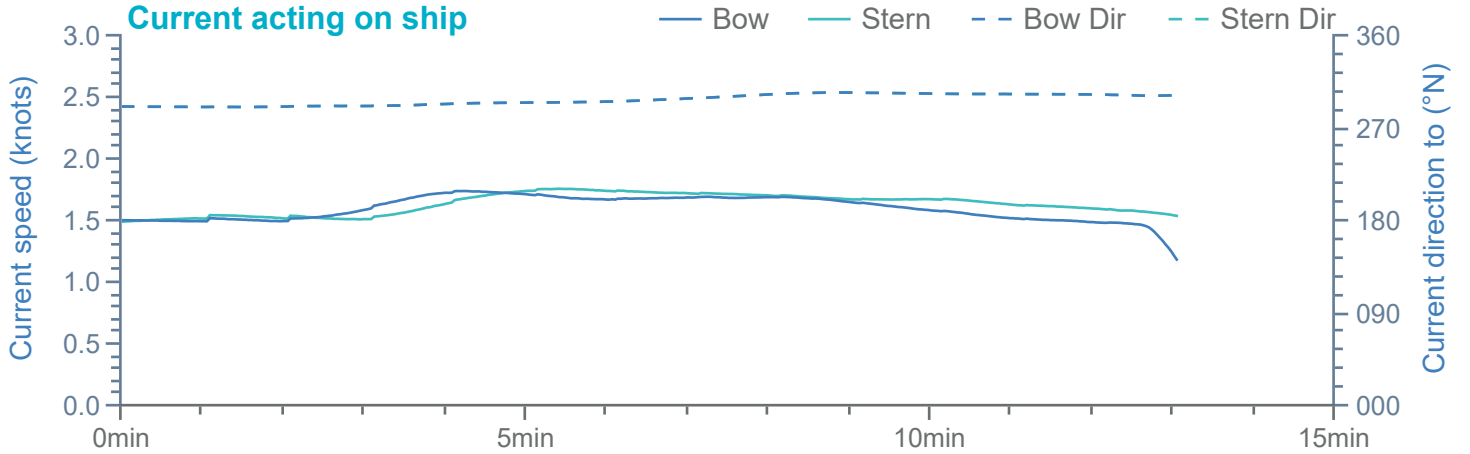

### Manoeuvre track plot

Ships plotted every 1 mins, highlight every 10 mins

### Manoeuvre track plot

Ships plotted every 1 mins, highlight every 10 mins

Manoeuvre track plot

### Manoeuvre track plot