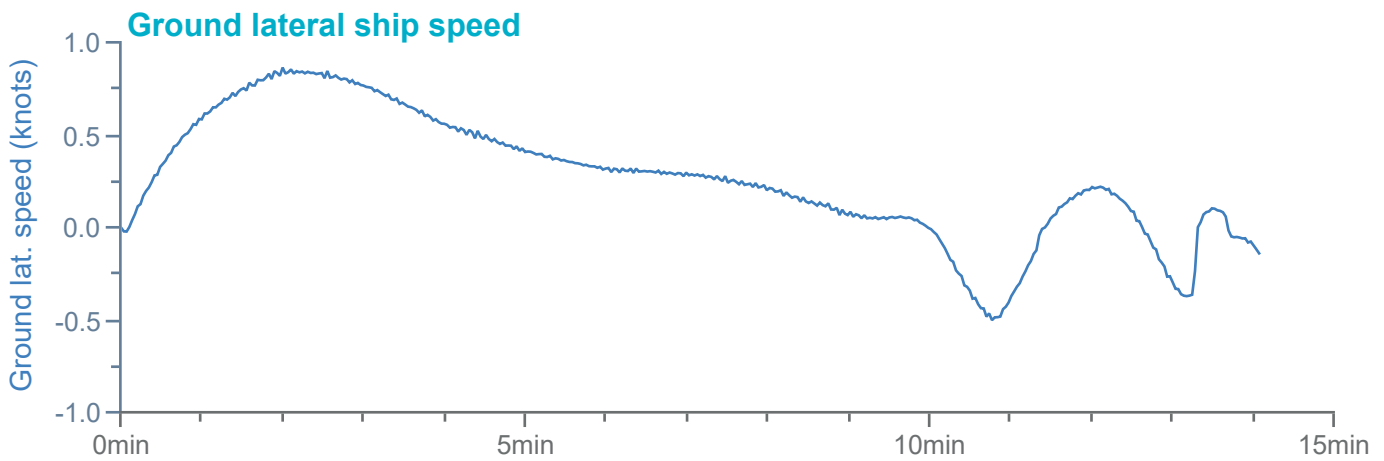

### Manoeuvre track plot

Ships plotted every 1 mins, highlight every 10 mins

### Manoeuvre track plot

Ships plotted every 1 mins, highlight every 10 mins

Manoeuvre track plot

Ships plotted every 1 mins, highlight every 10 mins

**HR Wallingford**  
*Working with water*

DMR 719286

FS 516431