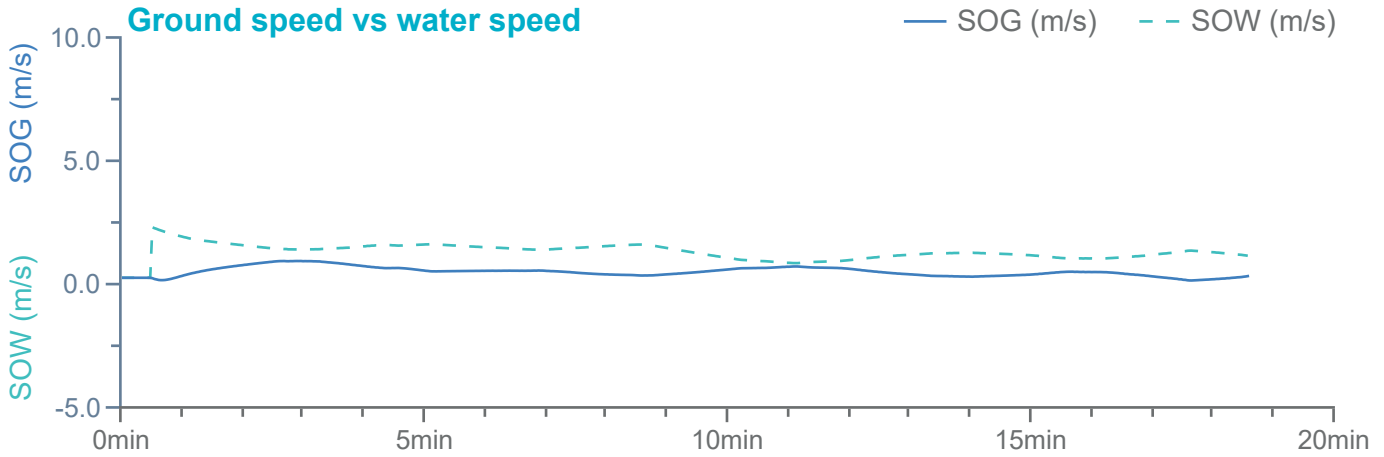

### Manoeuvre track plot

Ships plotted every 1 mins, highlight every 10 mins

Manoeuvre track plot