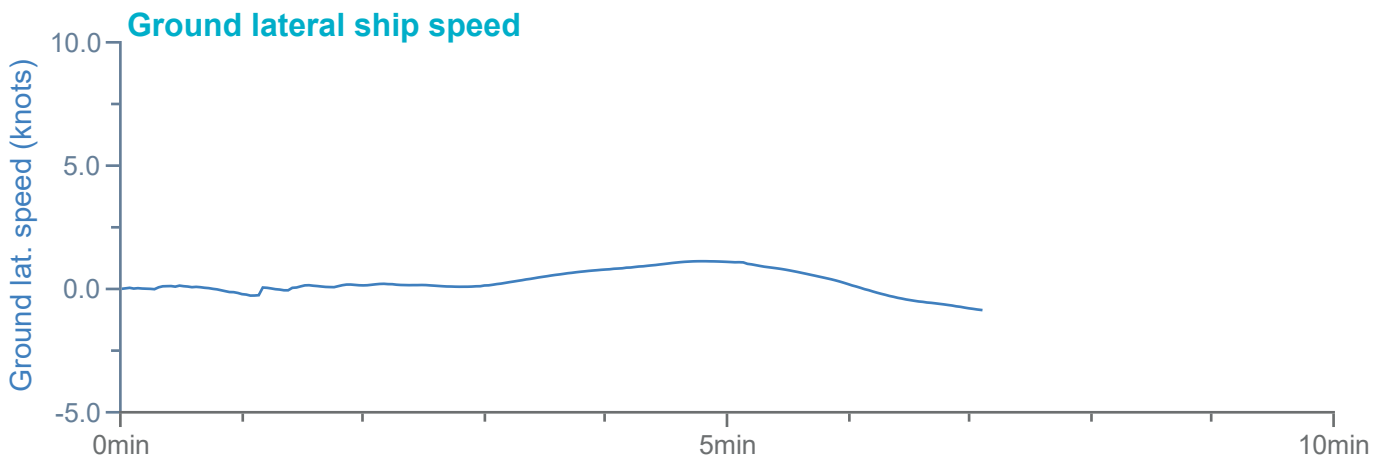

### Manoeuvre track plot

Ships plotted every 1 mins, highlight every 10 mins

Manoeuvre track plot

### Manoeuvre track plot

Ships plotted every 1 mins, highlight every 10 mins