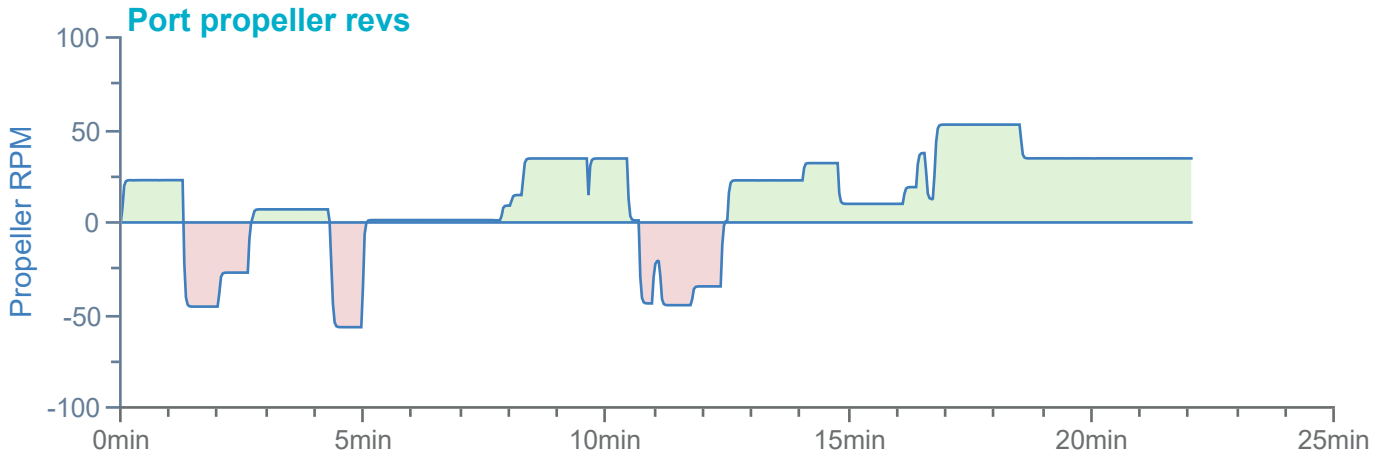

### Manoeuvre track plot

Ships plotted every 1 mins, highlight every 10 mins

Manoeuvre track plot

Ships plotted every 1 mins, highlight every 10 mins