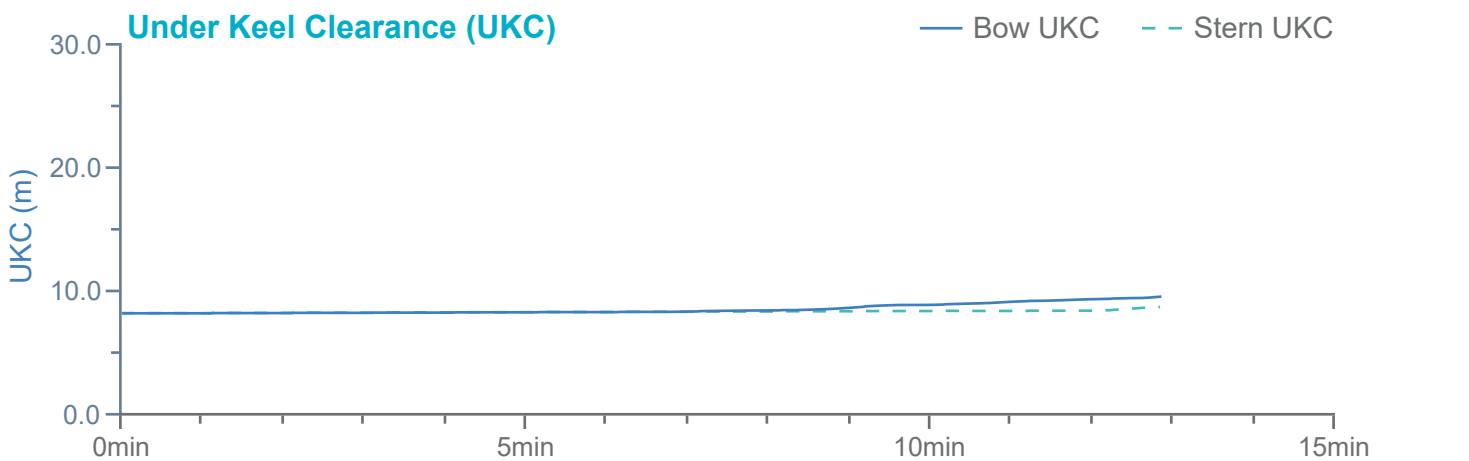

### Manoeuvre track plot

Ships plotted every 1 mins, highlight every 10 mins

Manoeuvre track plot

Ships plotted every 1 mins, highlight every 10 mins

### Manoeuvre track plot

Ships plotted every 1 mins, highlight every 10 mins