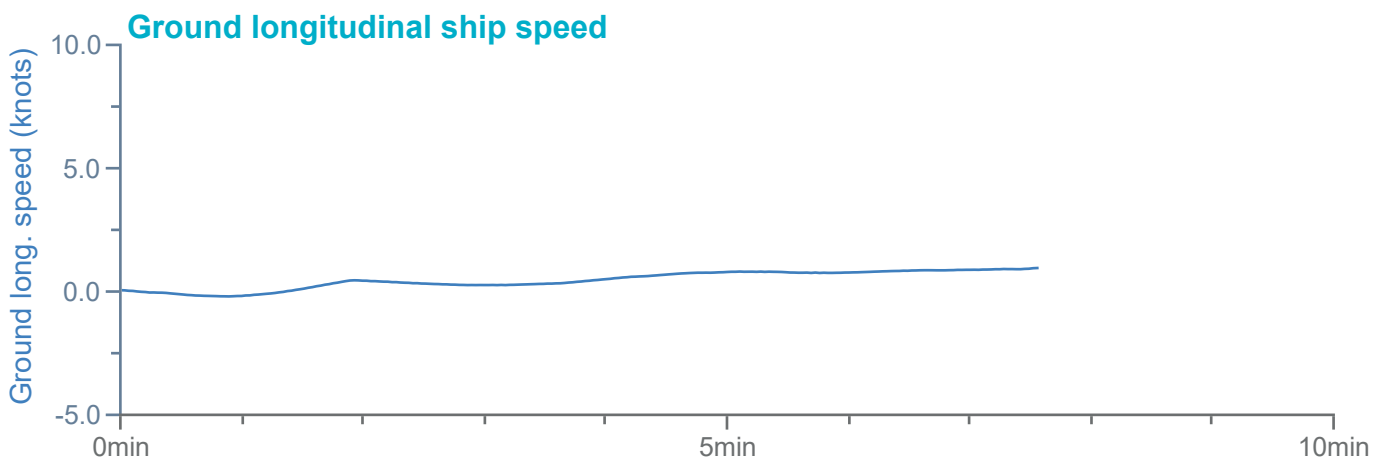

### Manoeuvre track plot

### Manoeuvre track plot

Ships plotted every 1 mins, highlight every 10 mins

Manoeuvre track plot