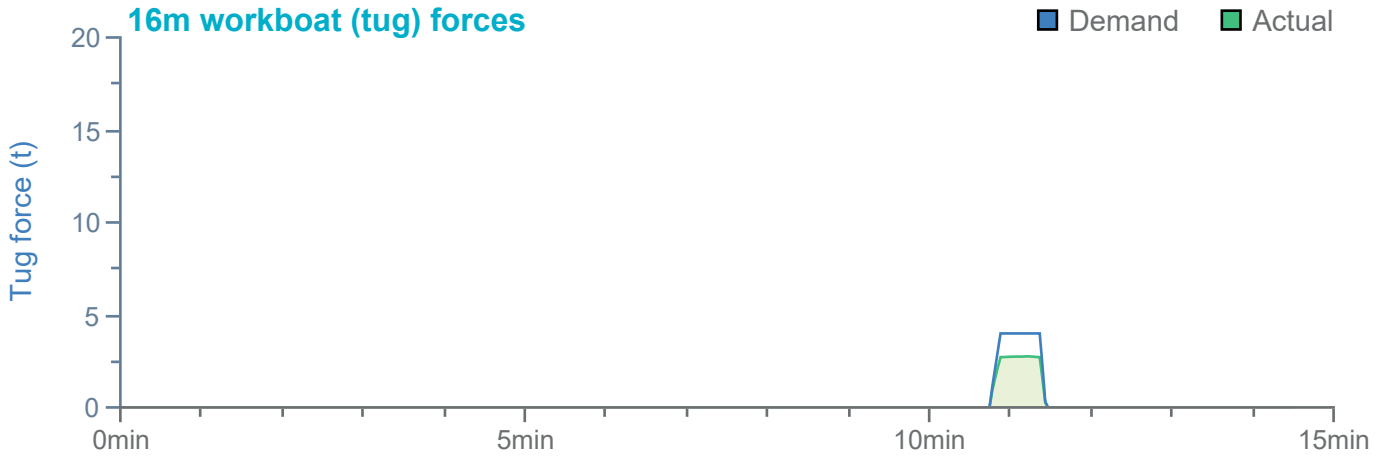

### Manoeuvre track plot

Ships plotted every 1 mins, highlight every 10 mins

### Manoeuvre track plot