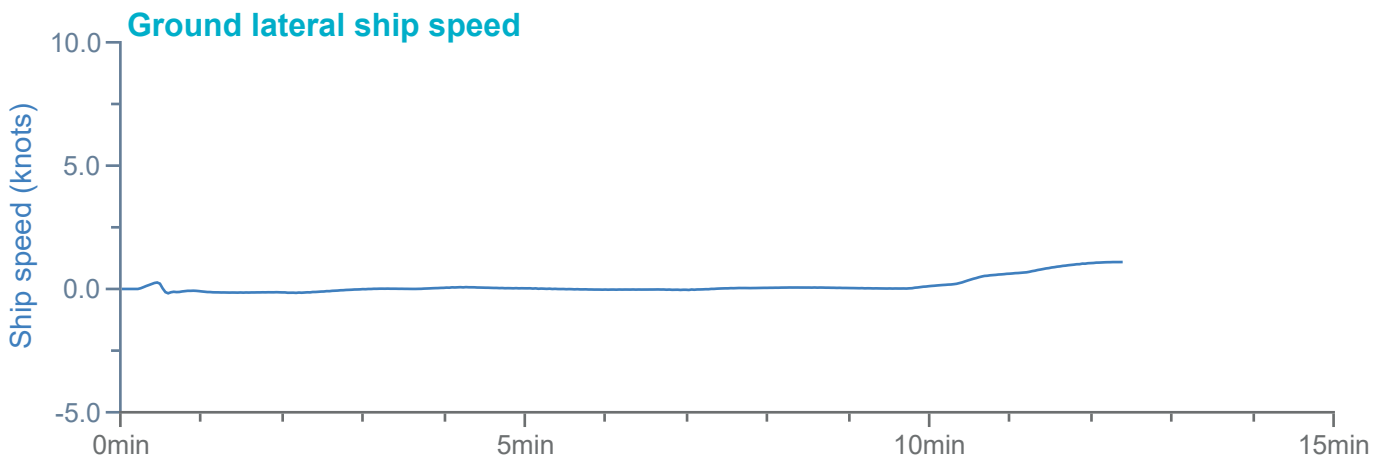

### Manoeuvre track plot

Ships plotted every 1 mins, highlight every 10 mins

### Manoeuvre track plot

Ships plotted every 1 mins, highlight every 10 mins

Manoeuvre track plot

Ships plotted every 1 mins, highlight every 10 mins