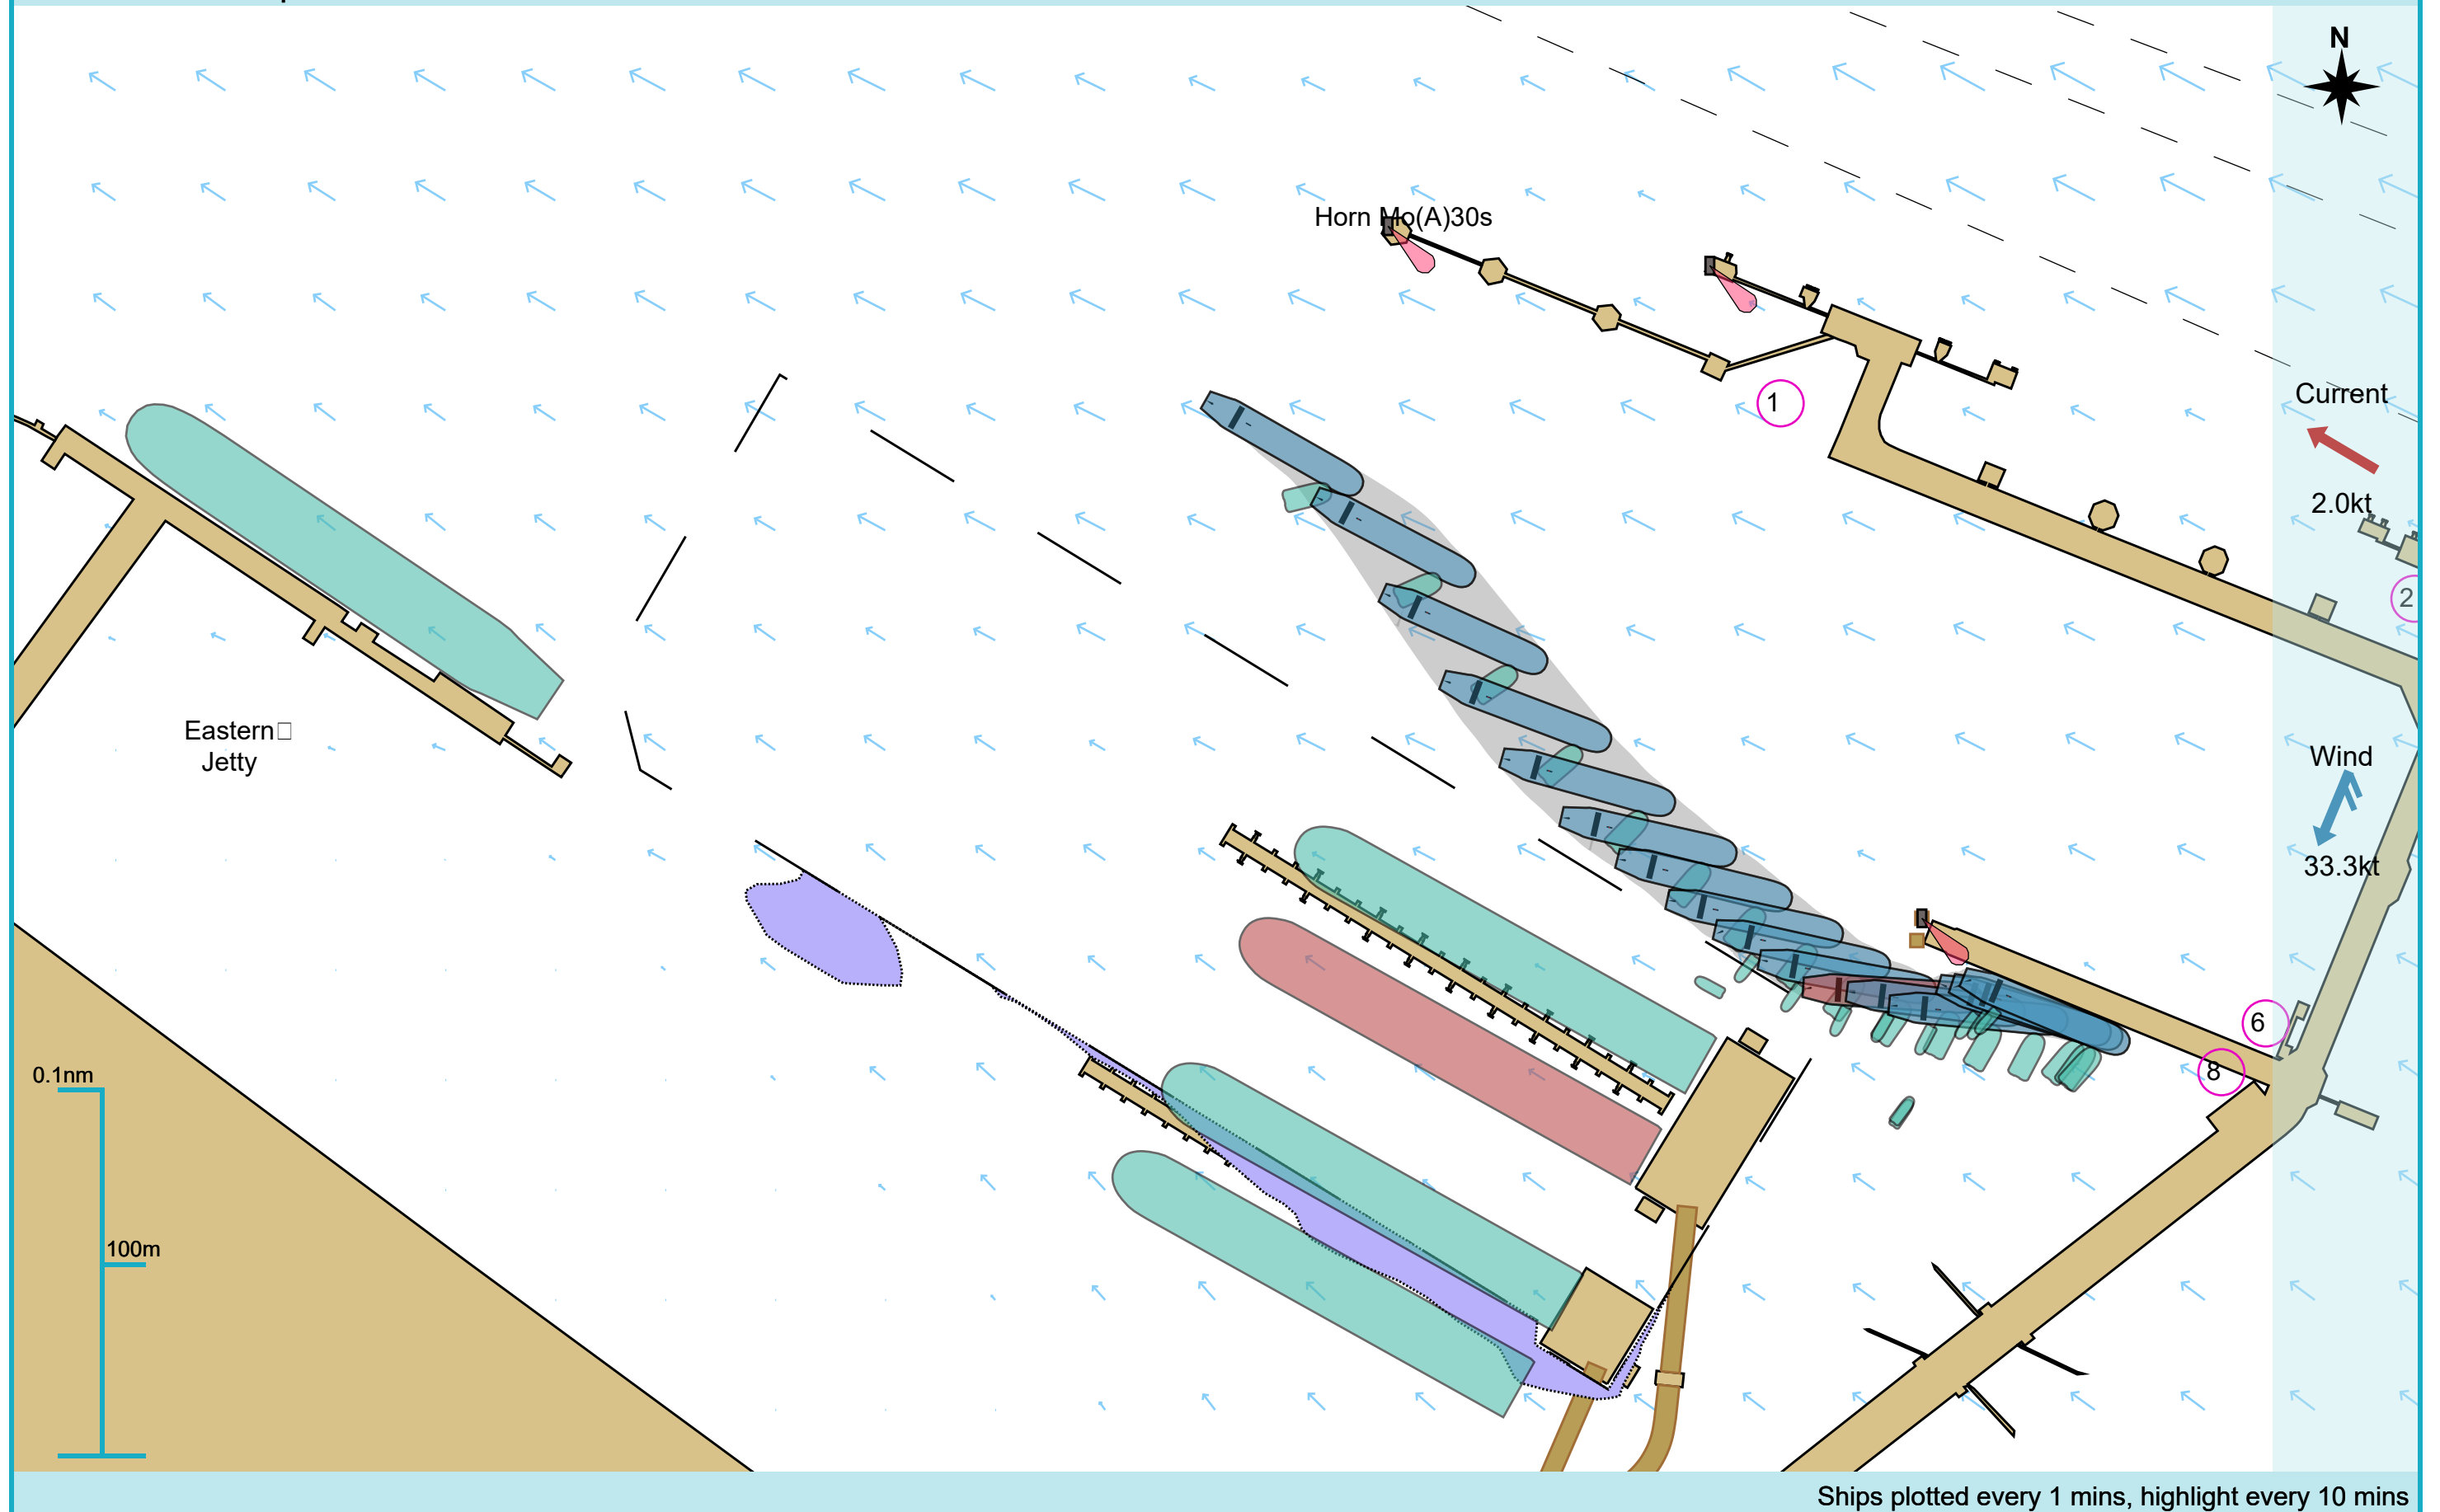

### Manoeuvre track plot

Ships plotted every 1 mins, highlight every 10 mins

### Manoeuvre track plot

Ships plotted every 1 mins, highlight every 10 mins

Manoeuvre track plot

Ships plotted every 1 mins, highlight every 10 mins

**HR Wallingford**  
*Working with water*

DMR 719286

FS 516431