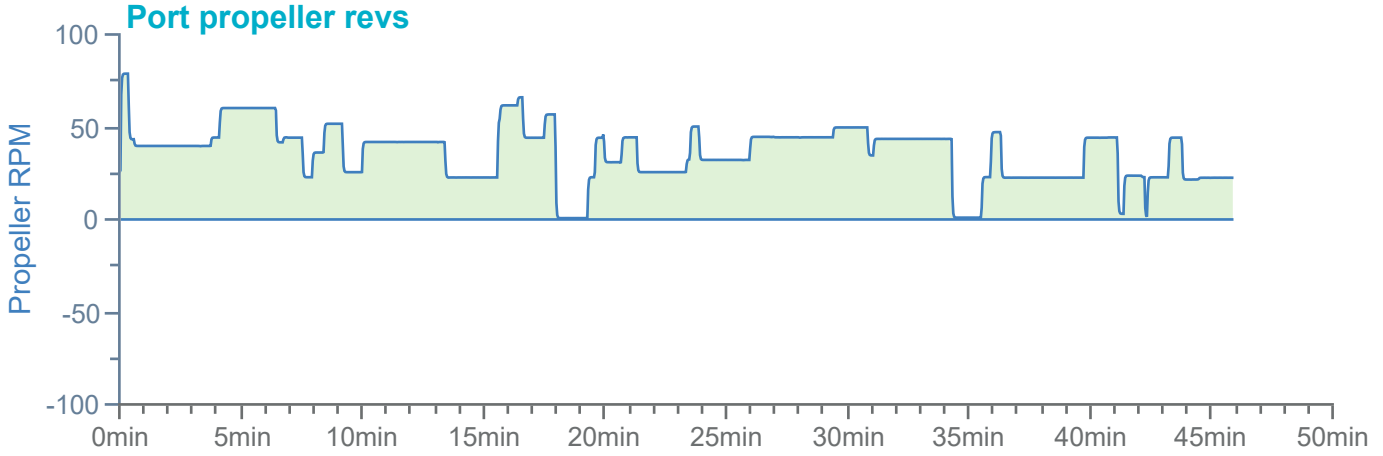

### Manoeuvre track plot

Ships plotted every 1 mins, highlight every 10 mins

### Manoeuvre track plot

Ships plotted every 1 mins, highlight every 10 mins

Manoeuvre track plot

Ships plotted every 1 mins, highlight every 10 mins