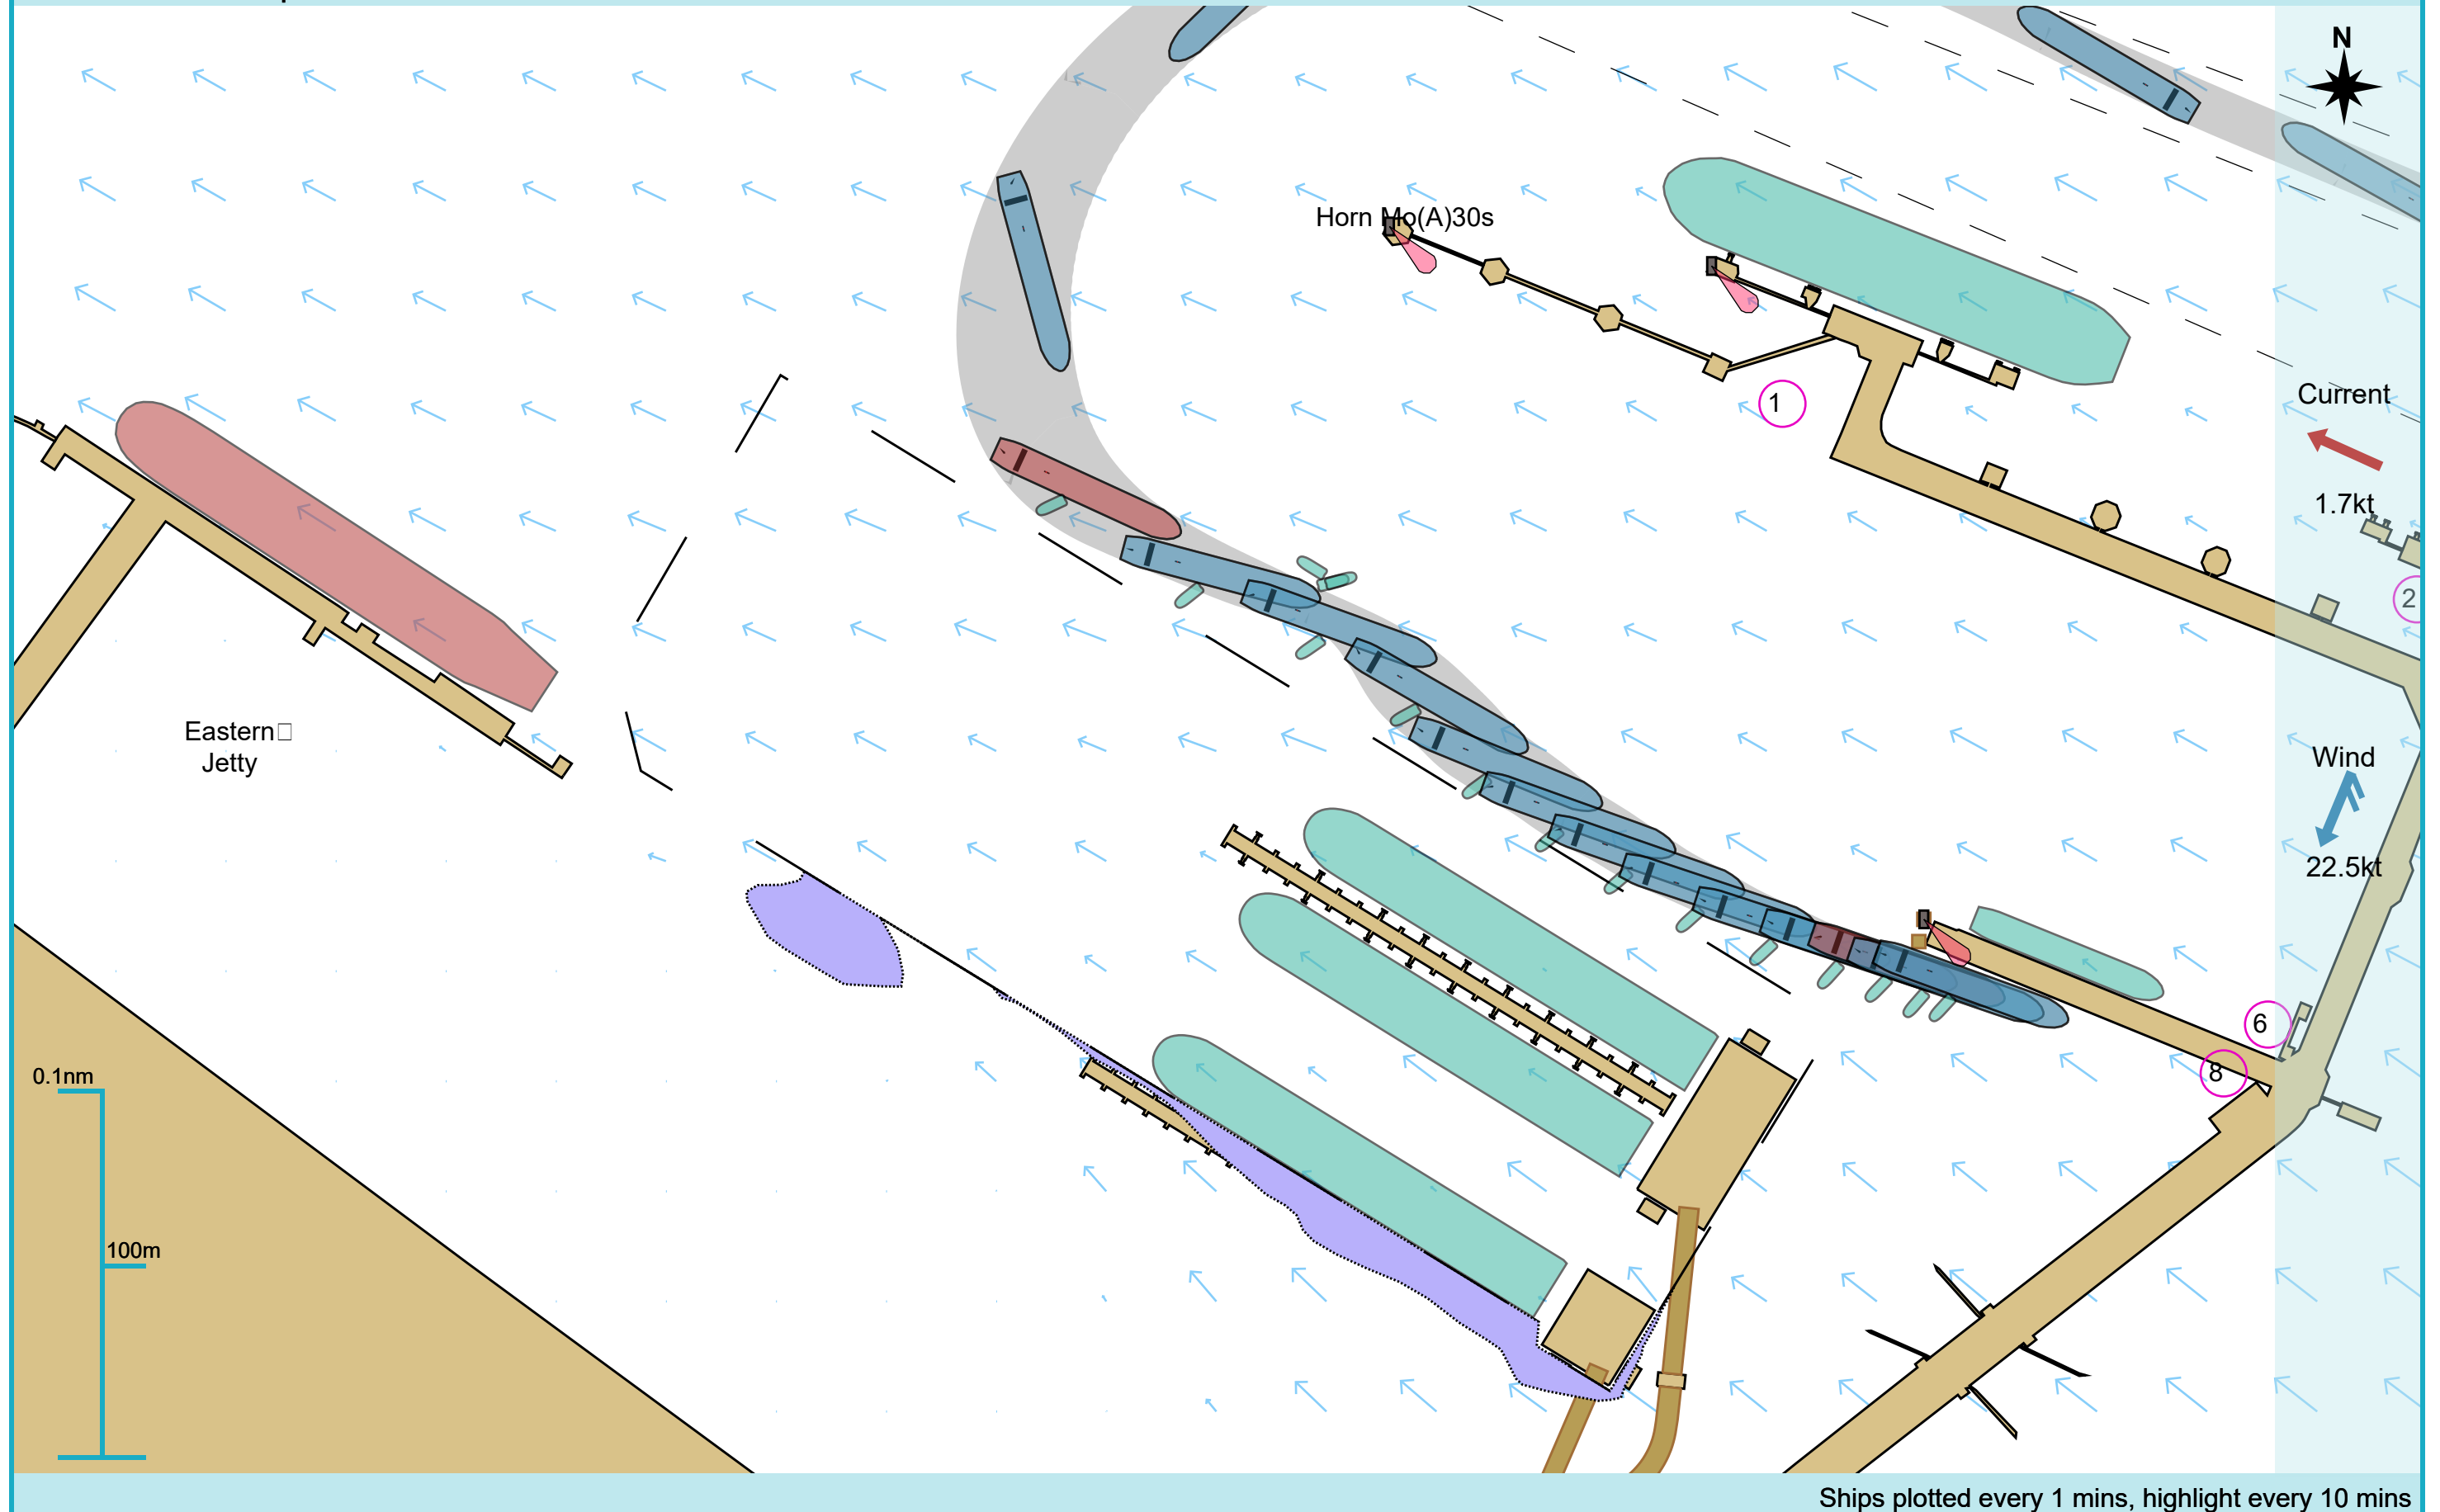

### Manoeuvre track plot

Ships plotted every 1 mins, highlight every 10 mins

Manoeuvre track plot

### Manoeuvre track plot

Ships plotted every 1 mins, highlight every 10 mins

### Manoeuvre track plot

Ships plotted every 1 mins, highlight every 10 mins

Manoeuvre track plot

Ships plotted every 1 mins, highlight every 10 mins