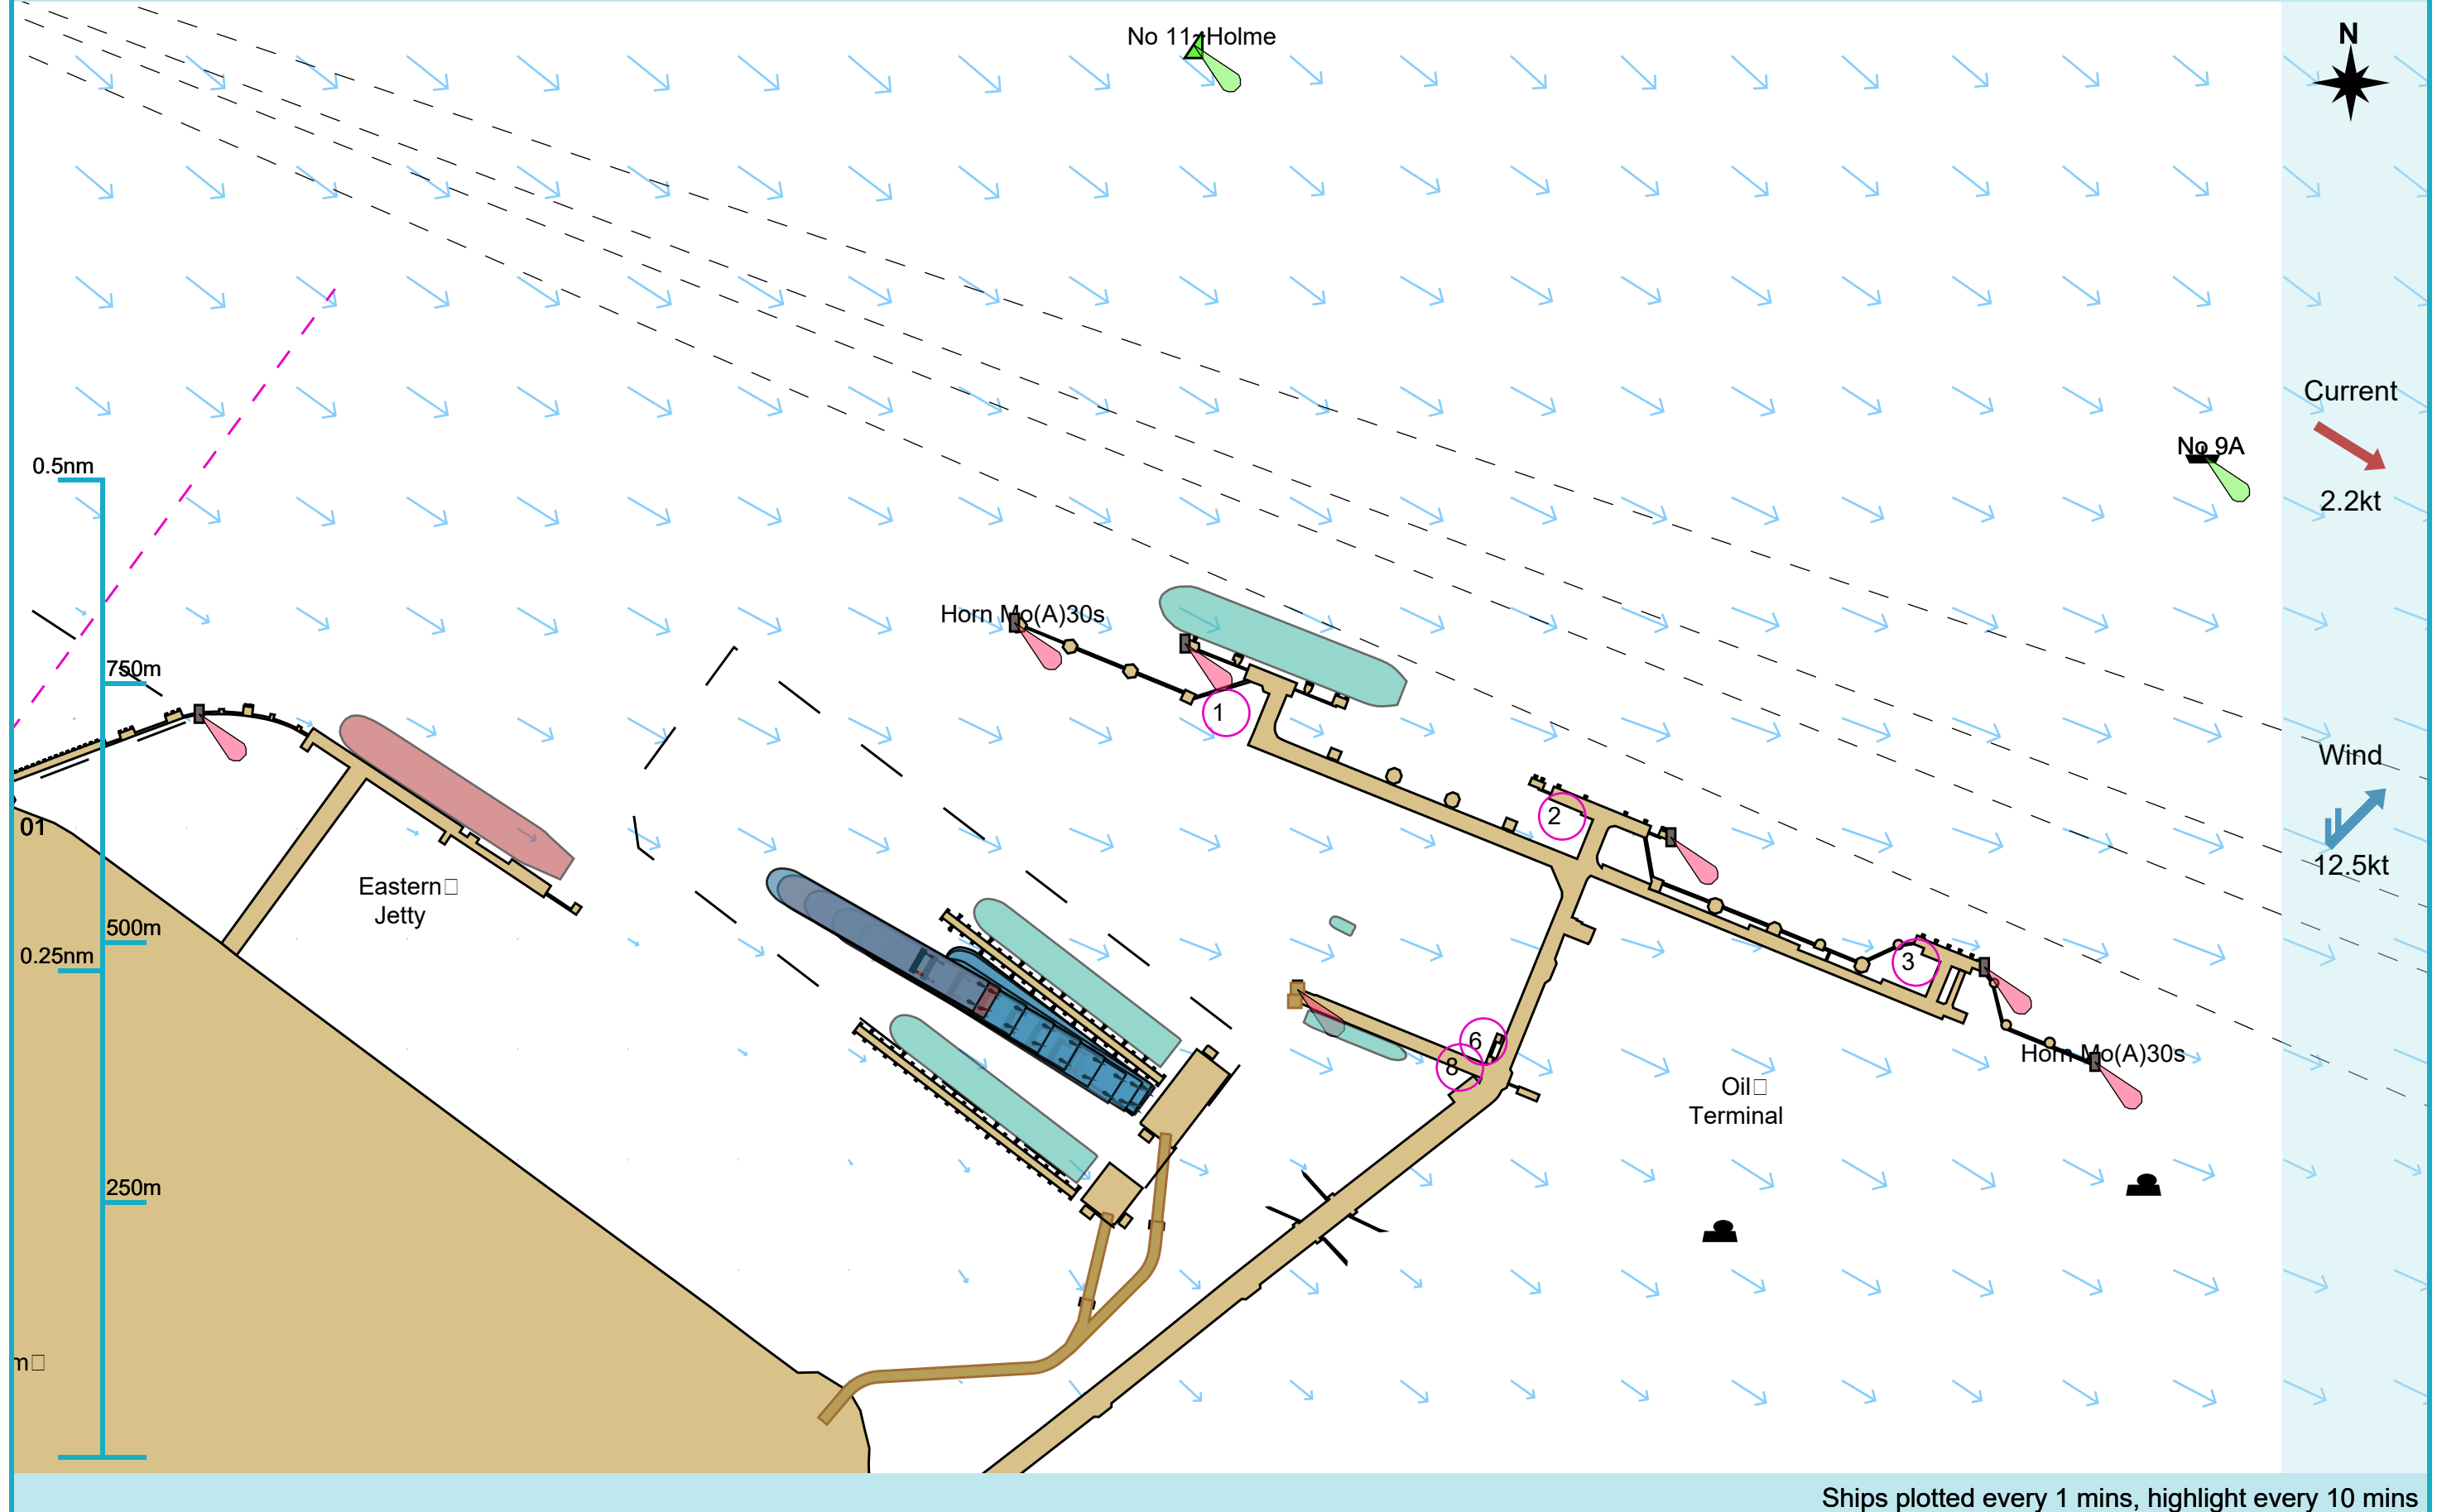

### Manoeuvre track plot

Ships plotted every 1 mins, highlight every 10 mins

Manoeuvre track plot

Ships plotted every 1 mins, highlight every 10 mins