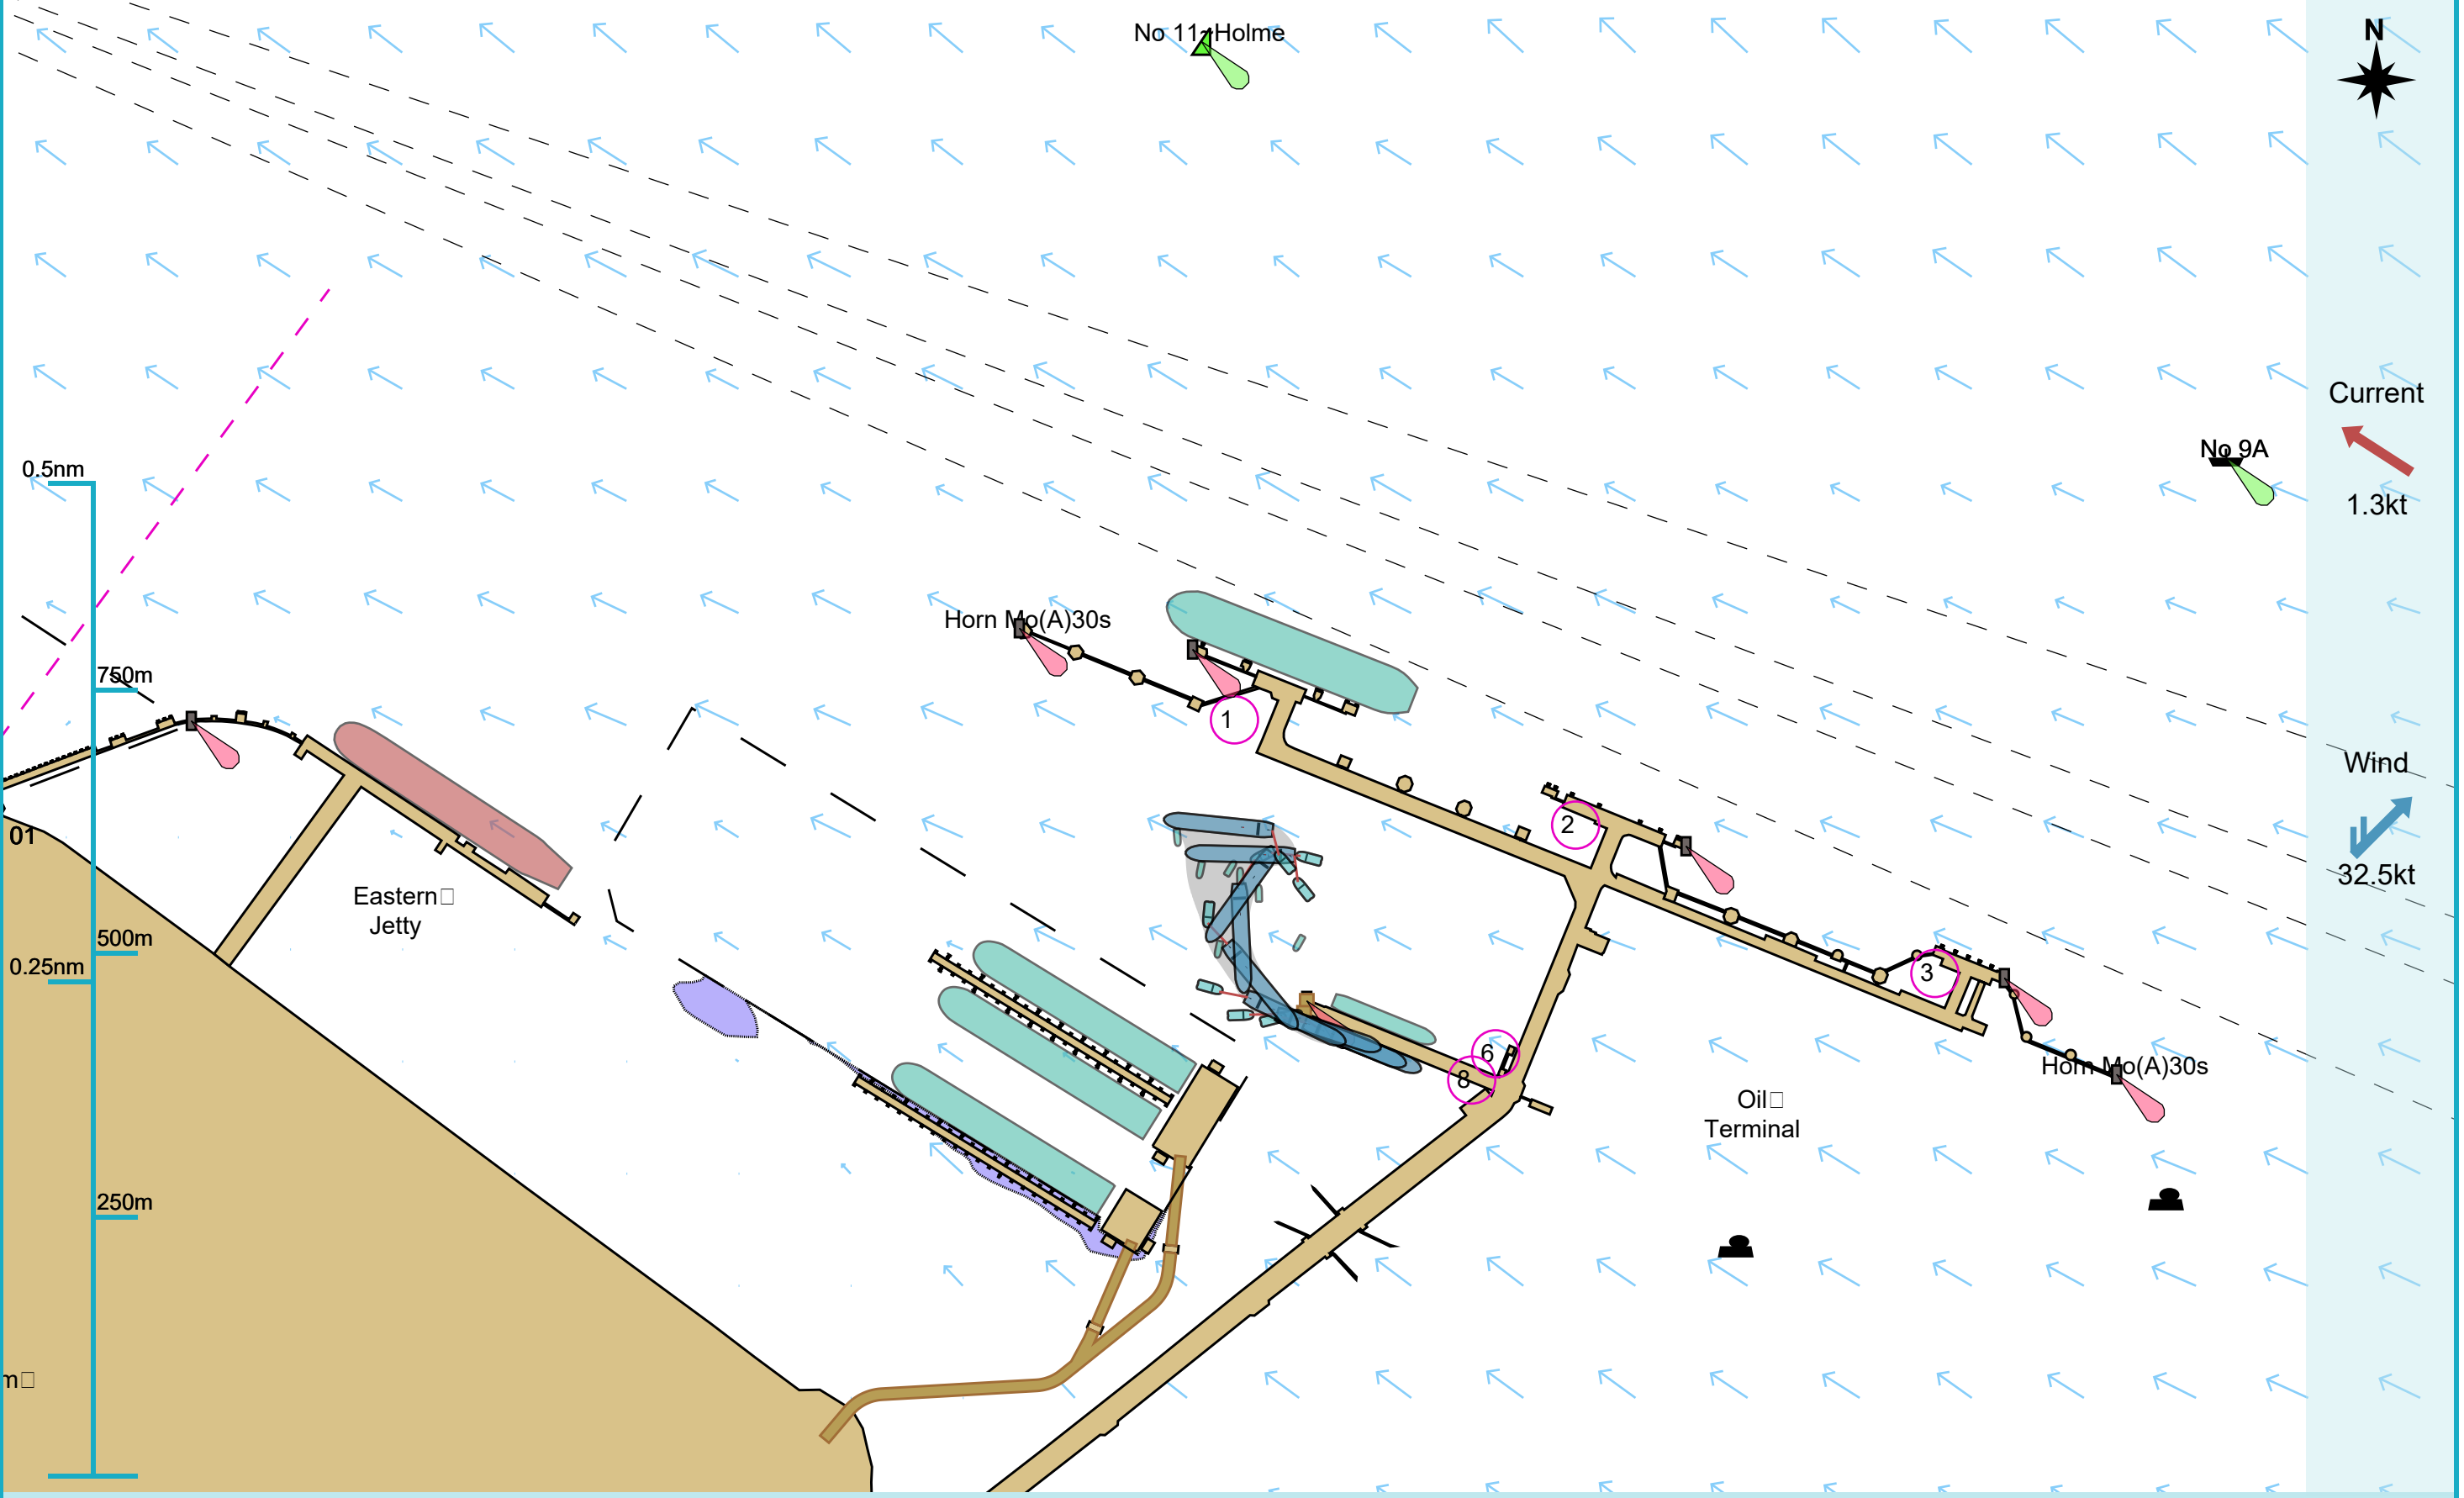

### Manoeuvre track plot

Ships plotted every 1 mins, highlight every 10 mins