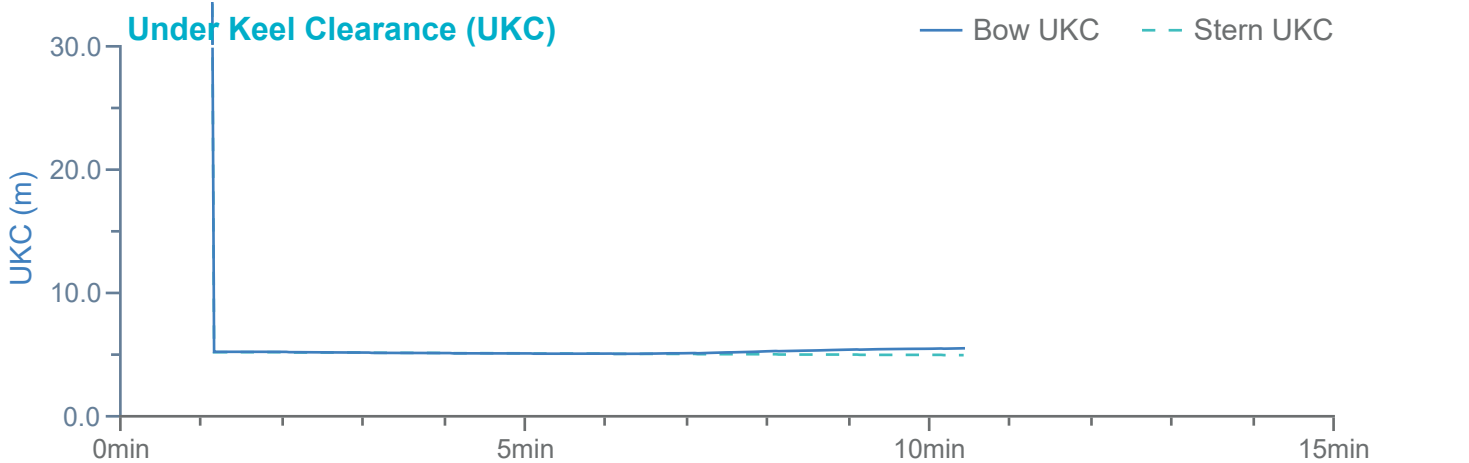

### Manoeuvre track plot

Ships plotted every 1 mins, highlight every 10 mins

Manoeuvre track plot

Ships plotted every 1 mins, highlight every 10 mins