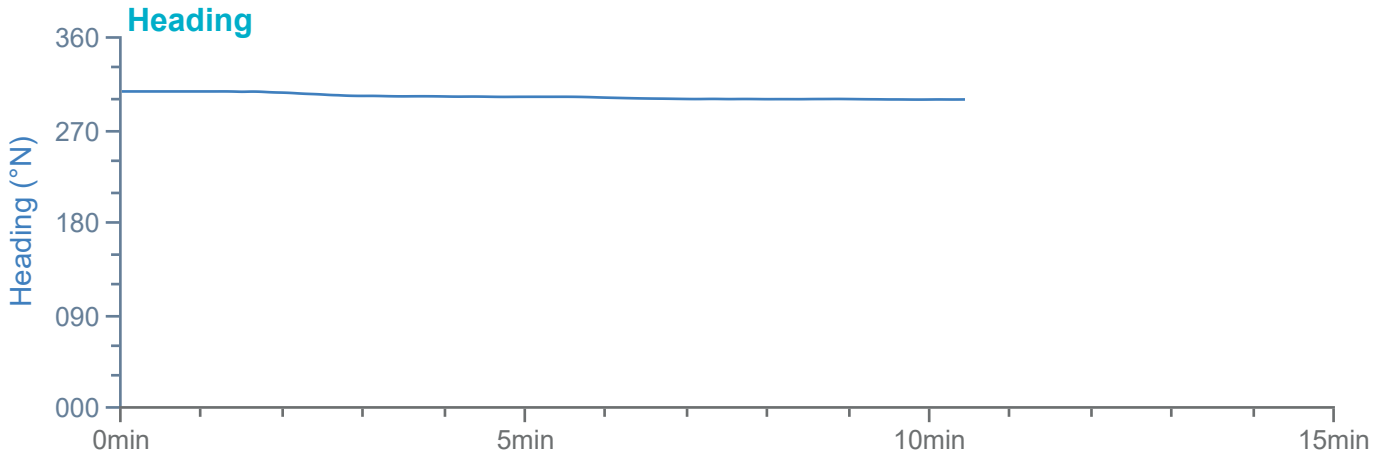

### Manoeuvre track plot

Ships plotted every 1 mins, highlight every 10 mins

Manoeuvre track plot

Ships plotted every 1 mins, highlight every 10 mins