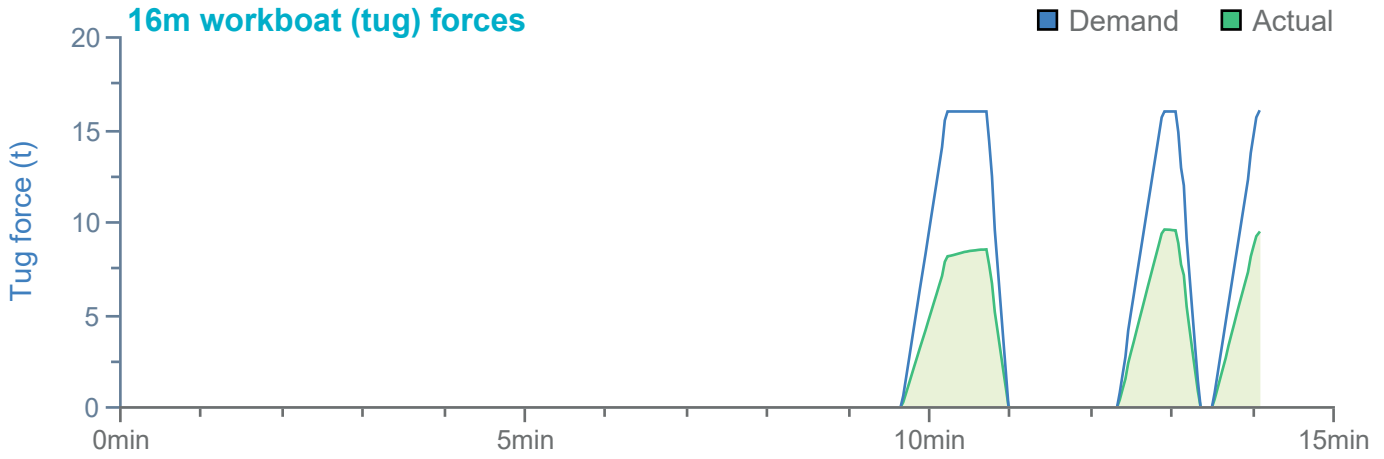

### Manoeuvre track plot

Ships plotted every 1 mins, highlight every 10 mins