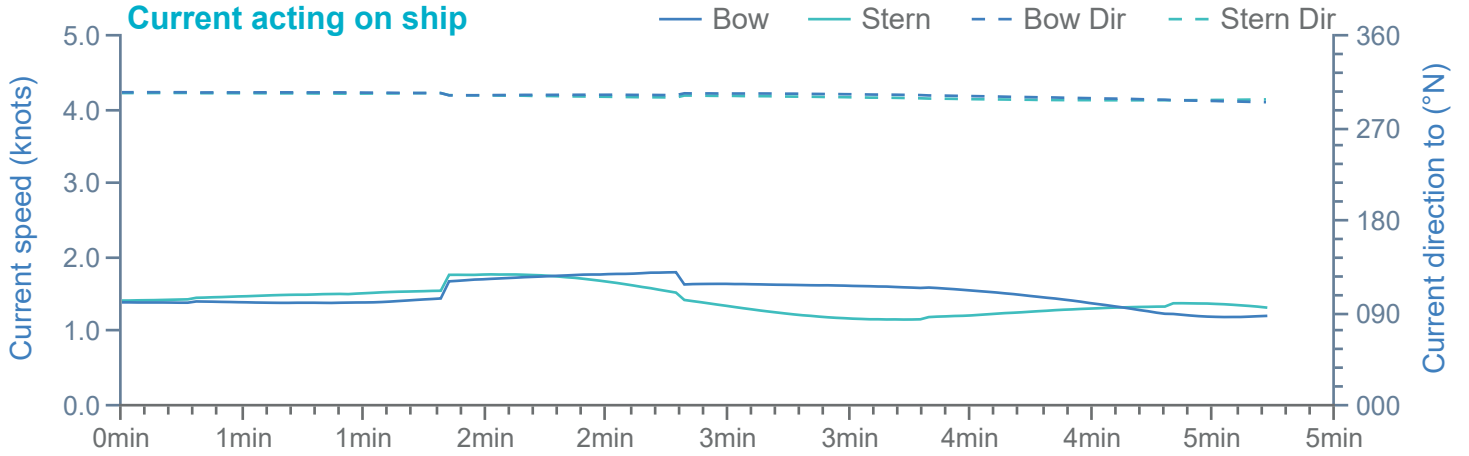

### Manoeuvre track plot

Ships plotted every 1 mins, highlight every 10 mins

### Manoeuvre track plot

Ships plotted every 1 mins, highlight every 10 mins

Manoeuvre track plot

Ships plotted every 1 mins, highlight every 10 mins