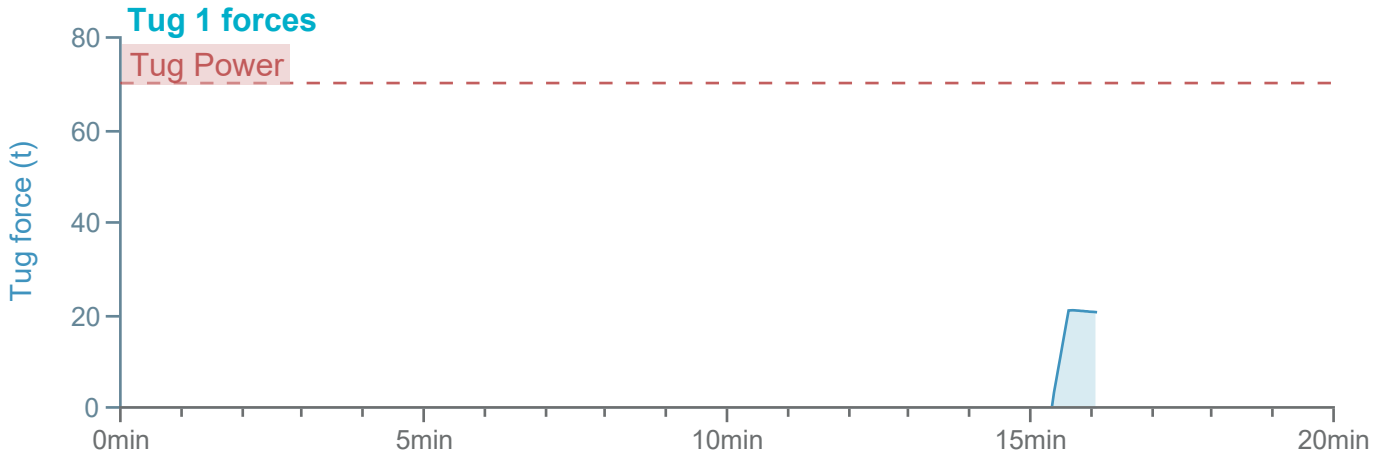

### Manoeuvre track plot

Ships plotted every 1 mins, highlight every 10 mins

Manoeuvre track plot

Ships plotted every 1 mins, highlight every 10 mins