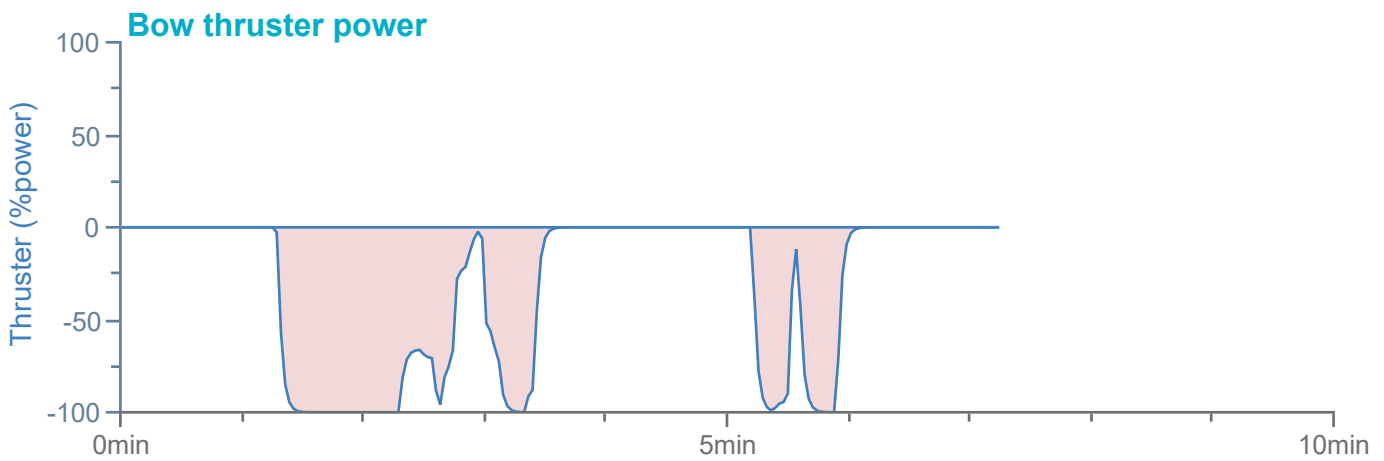

### Manoeuvre track plot

Ships plotted every 1 mins, highlight every 10 mins

Manoeuvre track plot

Ships plotted every 1 mins, highlight every 10 mins