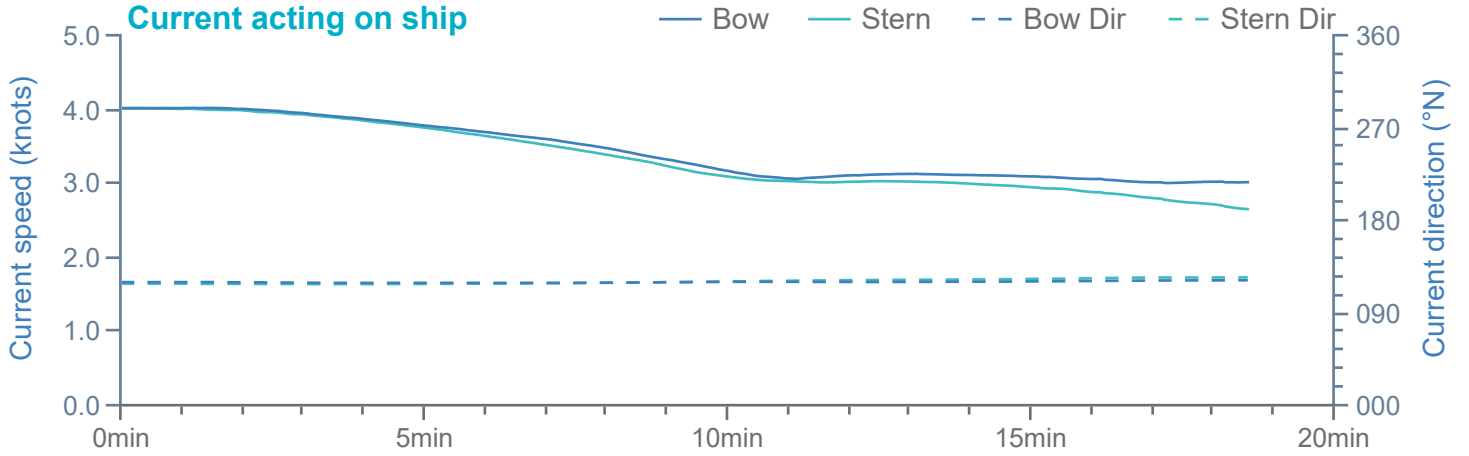

### Manoeuvre track plot

Ships plotted every 1 mins, highlight every 10 mins

Manoeuvre track plot

Ships plotted every 1 mins, highlight every 10 mins

### Manoeuvre track plot

Ships plotted every 1 mins, highlight every 10 mins

Manoeuvre track plot