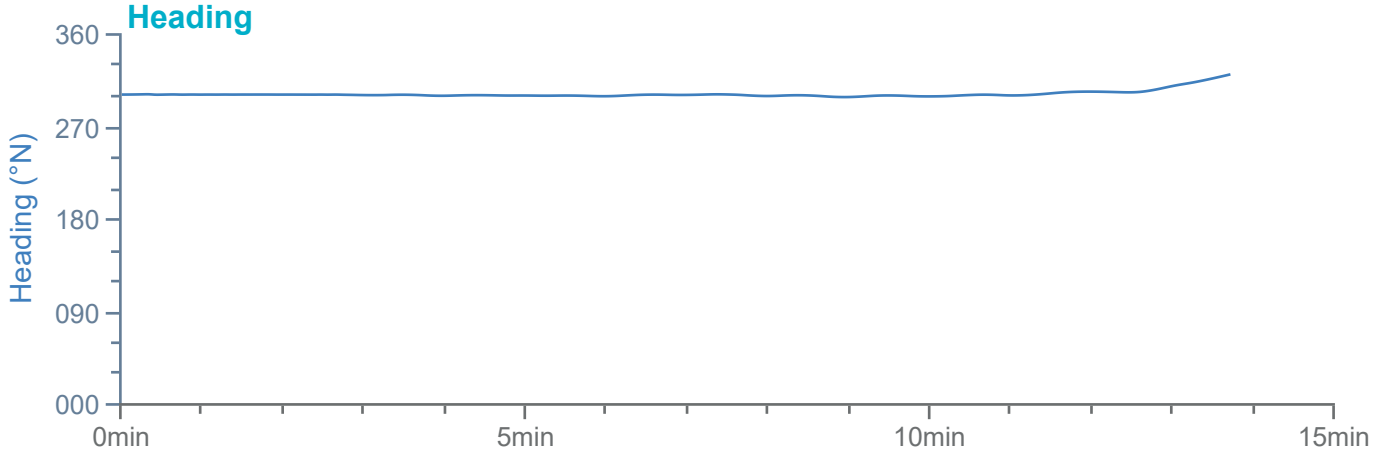

### Manoeuvre track plot

Ships plotted every 1 mins, highlight every 10 mins

Manoeuvre track plot

Ships plotted every 1 mins, highlight every 10 mins

### Manoeuvre track plot

Ships plotted every 1 mins, highlight every 10 mins