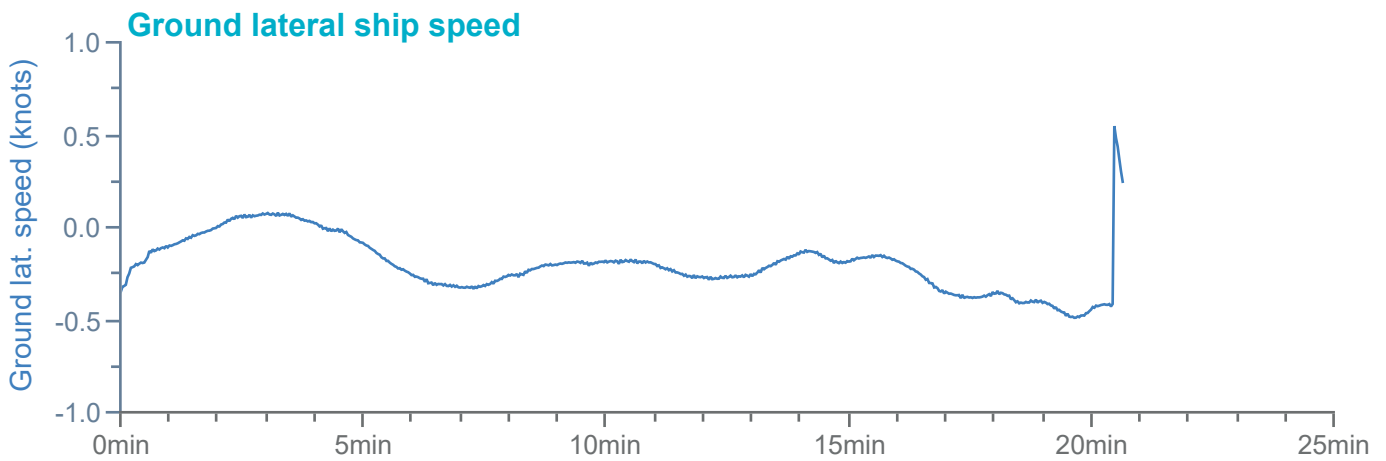

### Manoeuvre track plot

Ships plotted every 1 mins, highlight every 10 mins