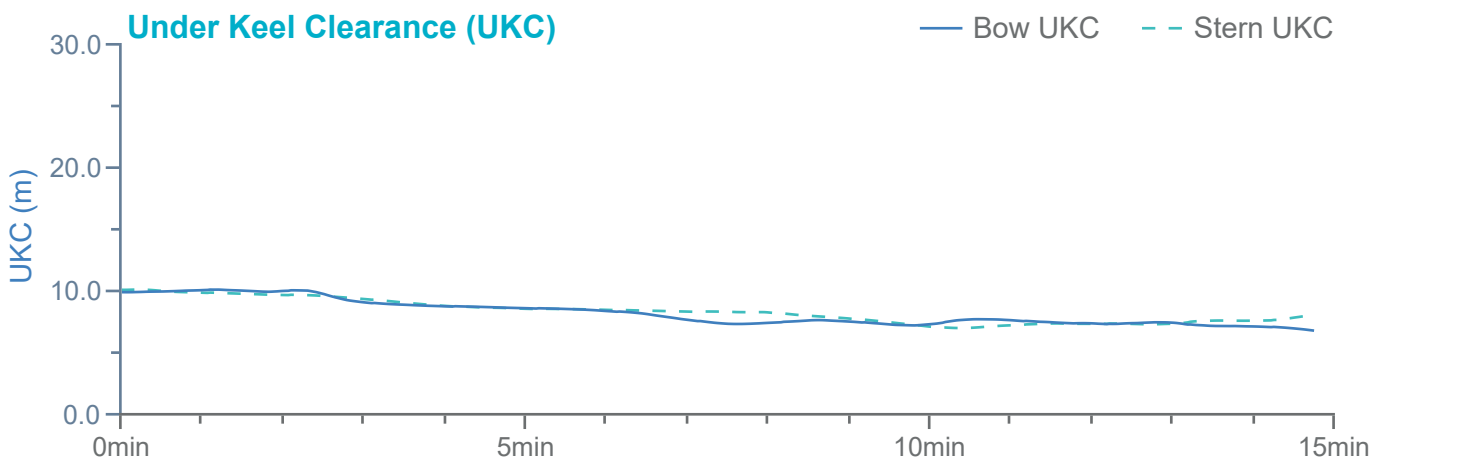

### Manoeuvre track plot

Ships plotted every 1 mins, highlight every 10 mins

### Manoeuvre track plot

Ships plotted every 1 mins, highlight every 10 mins

Manoeuvre track plot

Ships plotted every 1 mins, highlight every 10 mins

**HR Wallingford**  
*Working with water*

DMR 719286

FS 516431