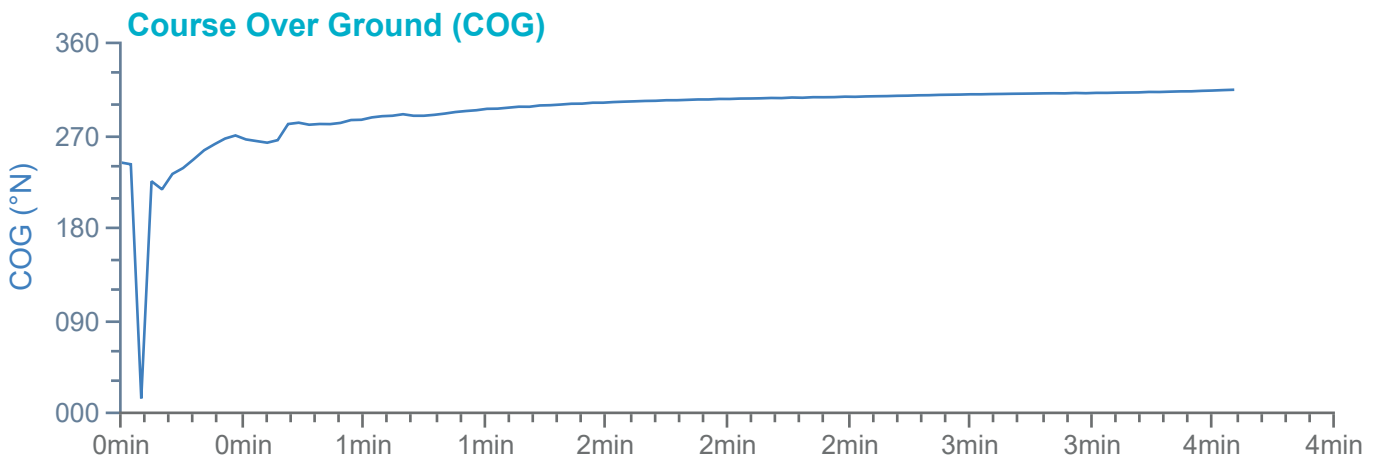

### Manoeuvre track plot

Ships plotted every 1 mins, highlight every 10 mins

Manoeuvre track plot

### Manoeuvre track plot

Ships plotted every 1 mins, highlight every 10 mins

Manoeuvre track plot

Ships plotted every 1 mins, highlight every 10 mins