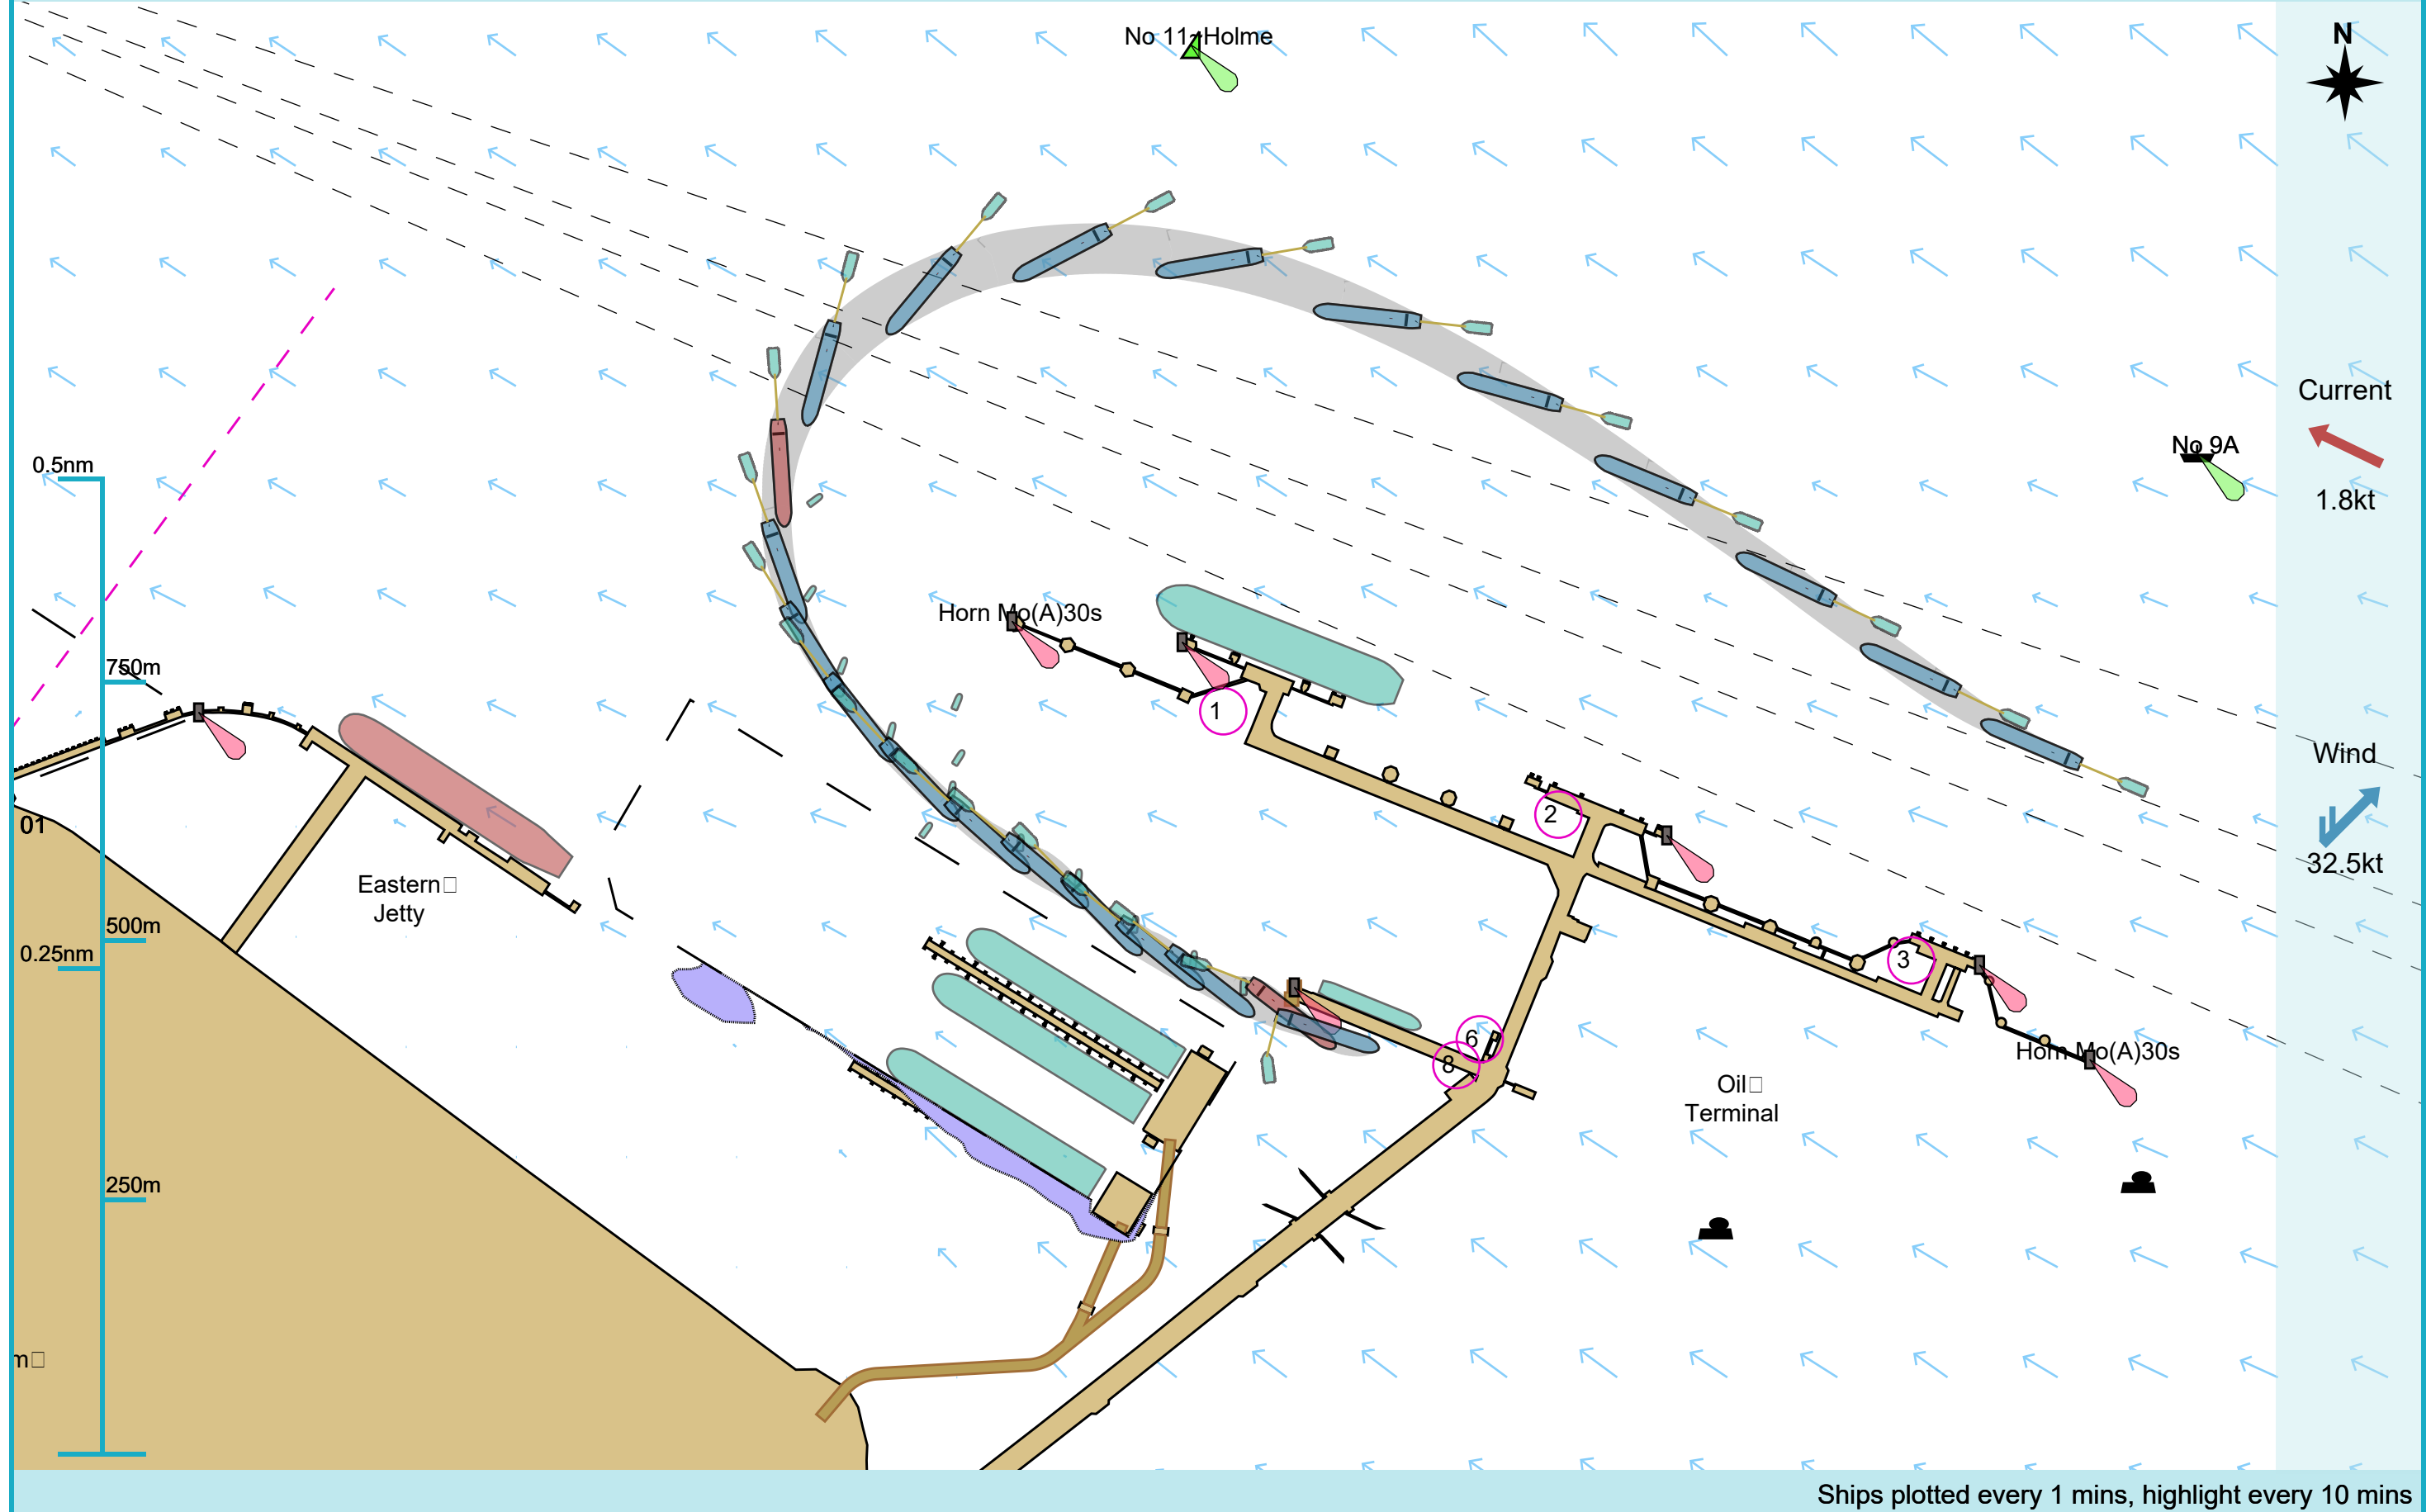

### Manoeuvre track plot

Ships plotted every 1 mins, highlight every 10 mins

### Manoeuvre track plot

Ships plotted every 1 mins, highlight every 10 mins

Manoeuvre track plot

Ships plotted every 1 mins, highlight every 10 mins