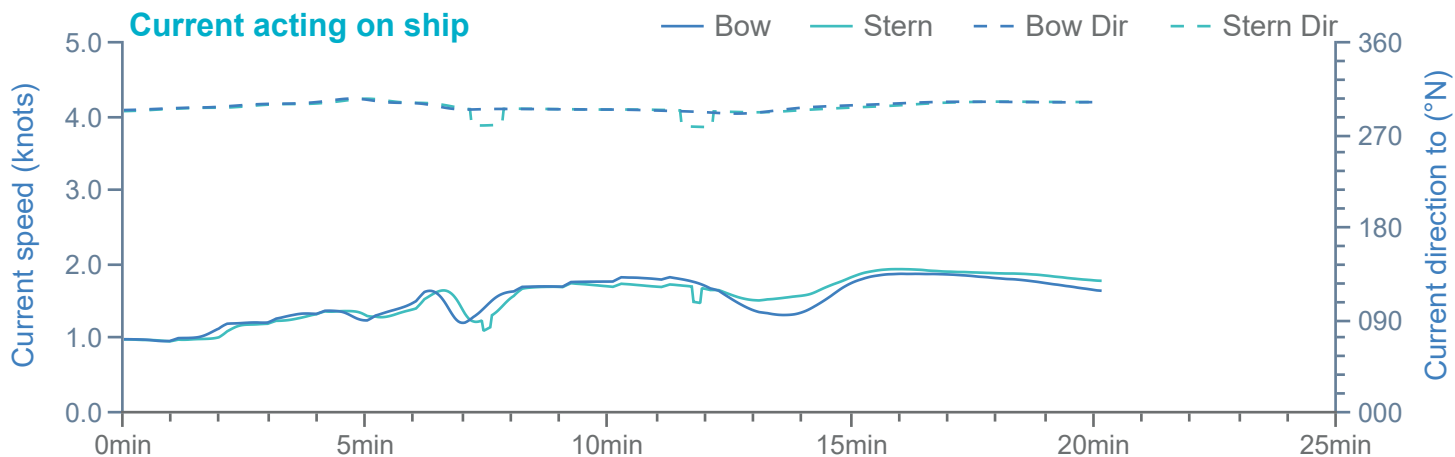

### Manoeuvre track plot

Ships plotted every 1 mins, highlight every 10 mins

Manoeuvre track plot

Ships plotted every 1 mins, highlight every 10 mins

### Manoeuvre track plot

Ships plotted every 1 mins, highlight every 10 mins