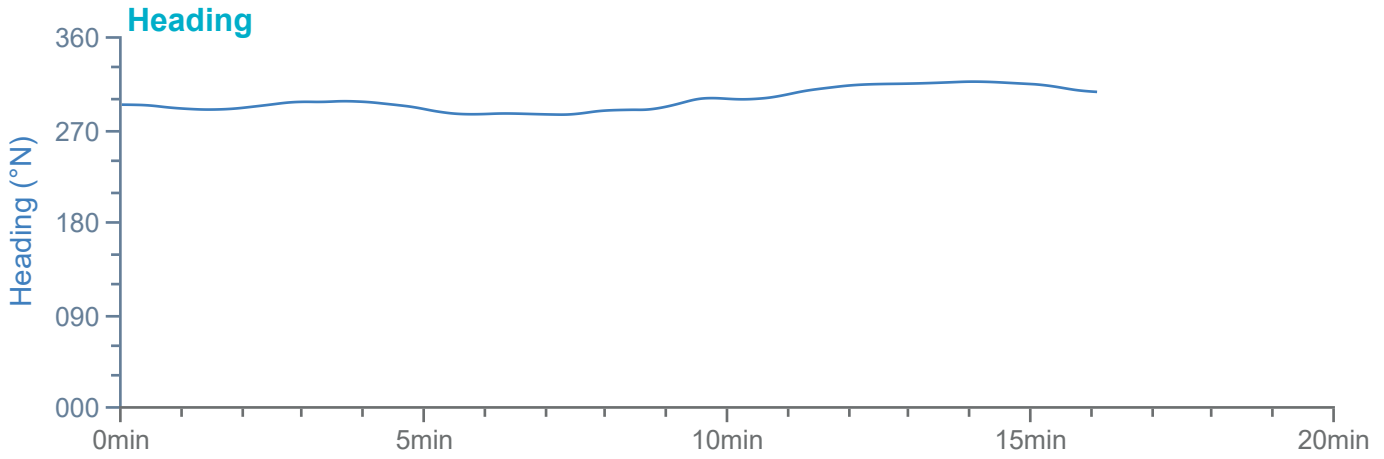

### Manoeuvre track plot

Ships plotted every 1 mins, highlight every 10 mins

Manoeuvre track plot

Ships plotted every 1 mins, highlight every 10 mins