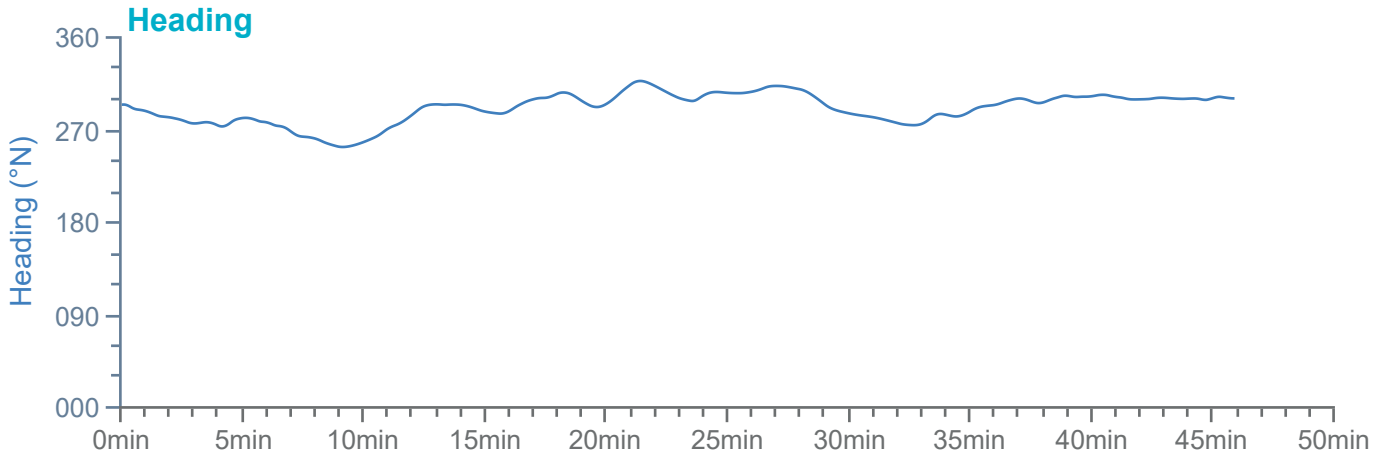

### Manoeuvre track plot

Ships plotted every 1 mins, highlight every 10 mins

### Manoeuvre track plot

Ships plotted every 1 mins, highlight every 10 mins

Manoeuvre track plot

Ships plotted every 1 mins, highlight every 10 mins