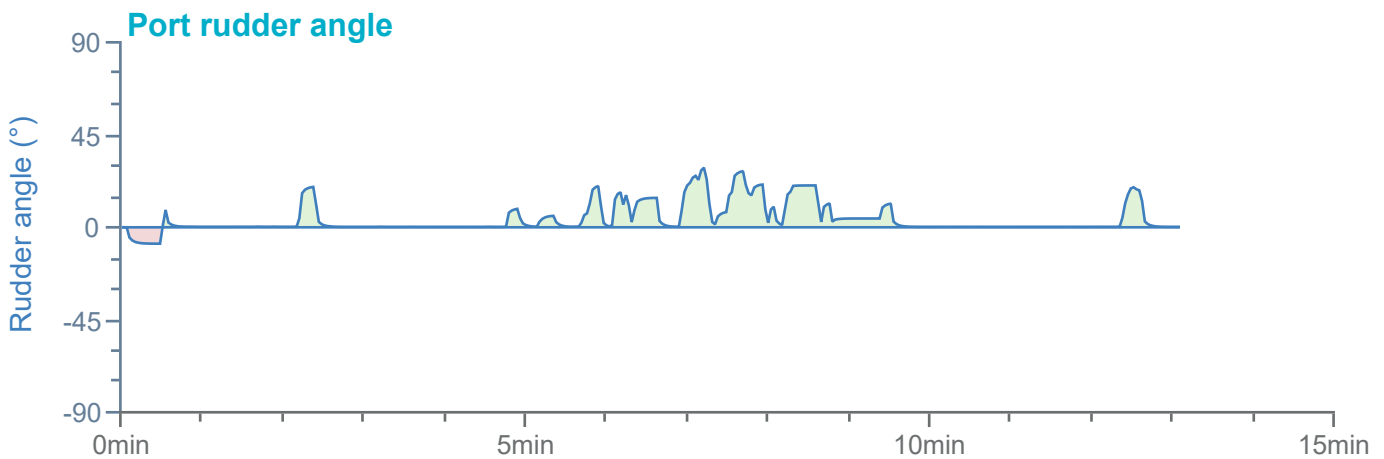

### Manoeuvre track plot

Ships plotted every 1 mins, highlight every 10 mins

Manoeuvre track plot

Ships plotted every 1 mins, highlight every 10 mins

### Manoeuvre track plot

Ships plotted every 1 mins, highlight every 10 mins

Manoeuvre track plot