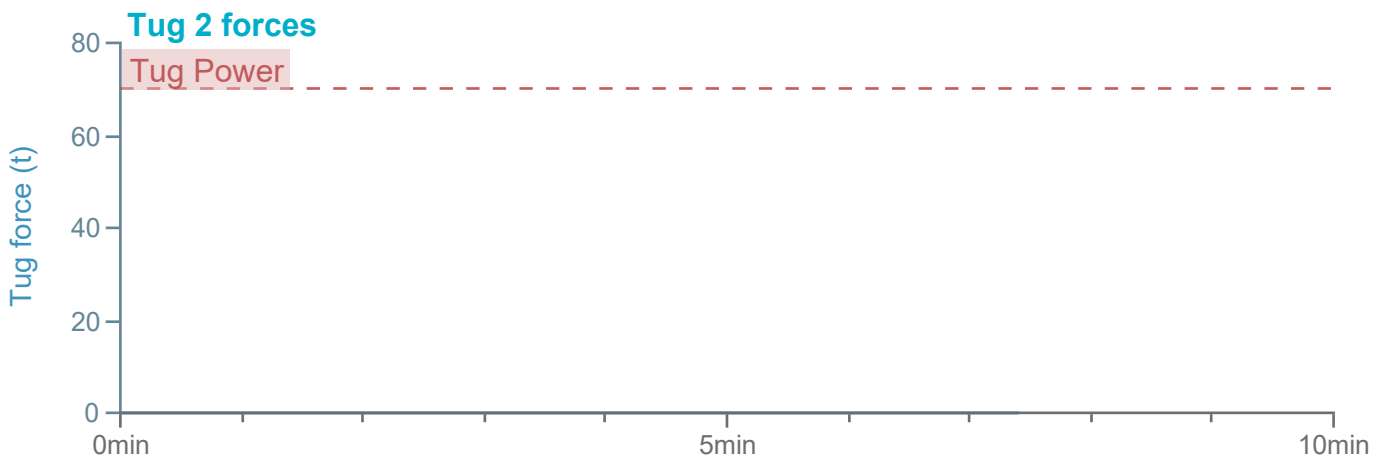

### Manoeuvre track plot

Ships plotted every 1 mins, highlight every 10 mins

Manoeuvre track plot

Ships plotted every 1 mins, highlight every 10 mins