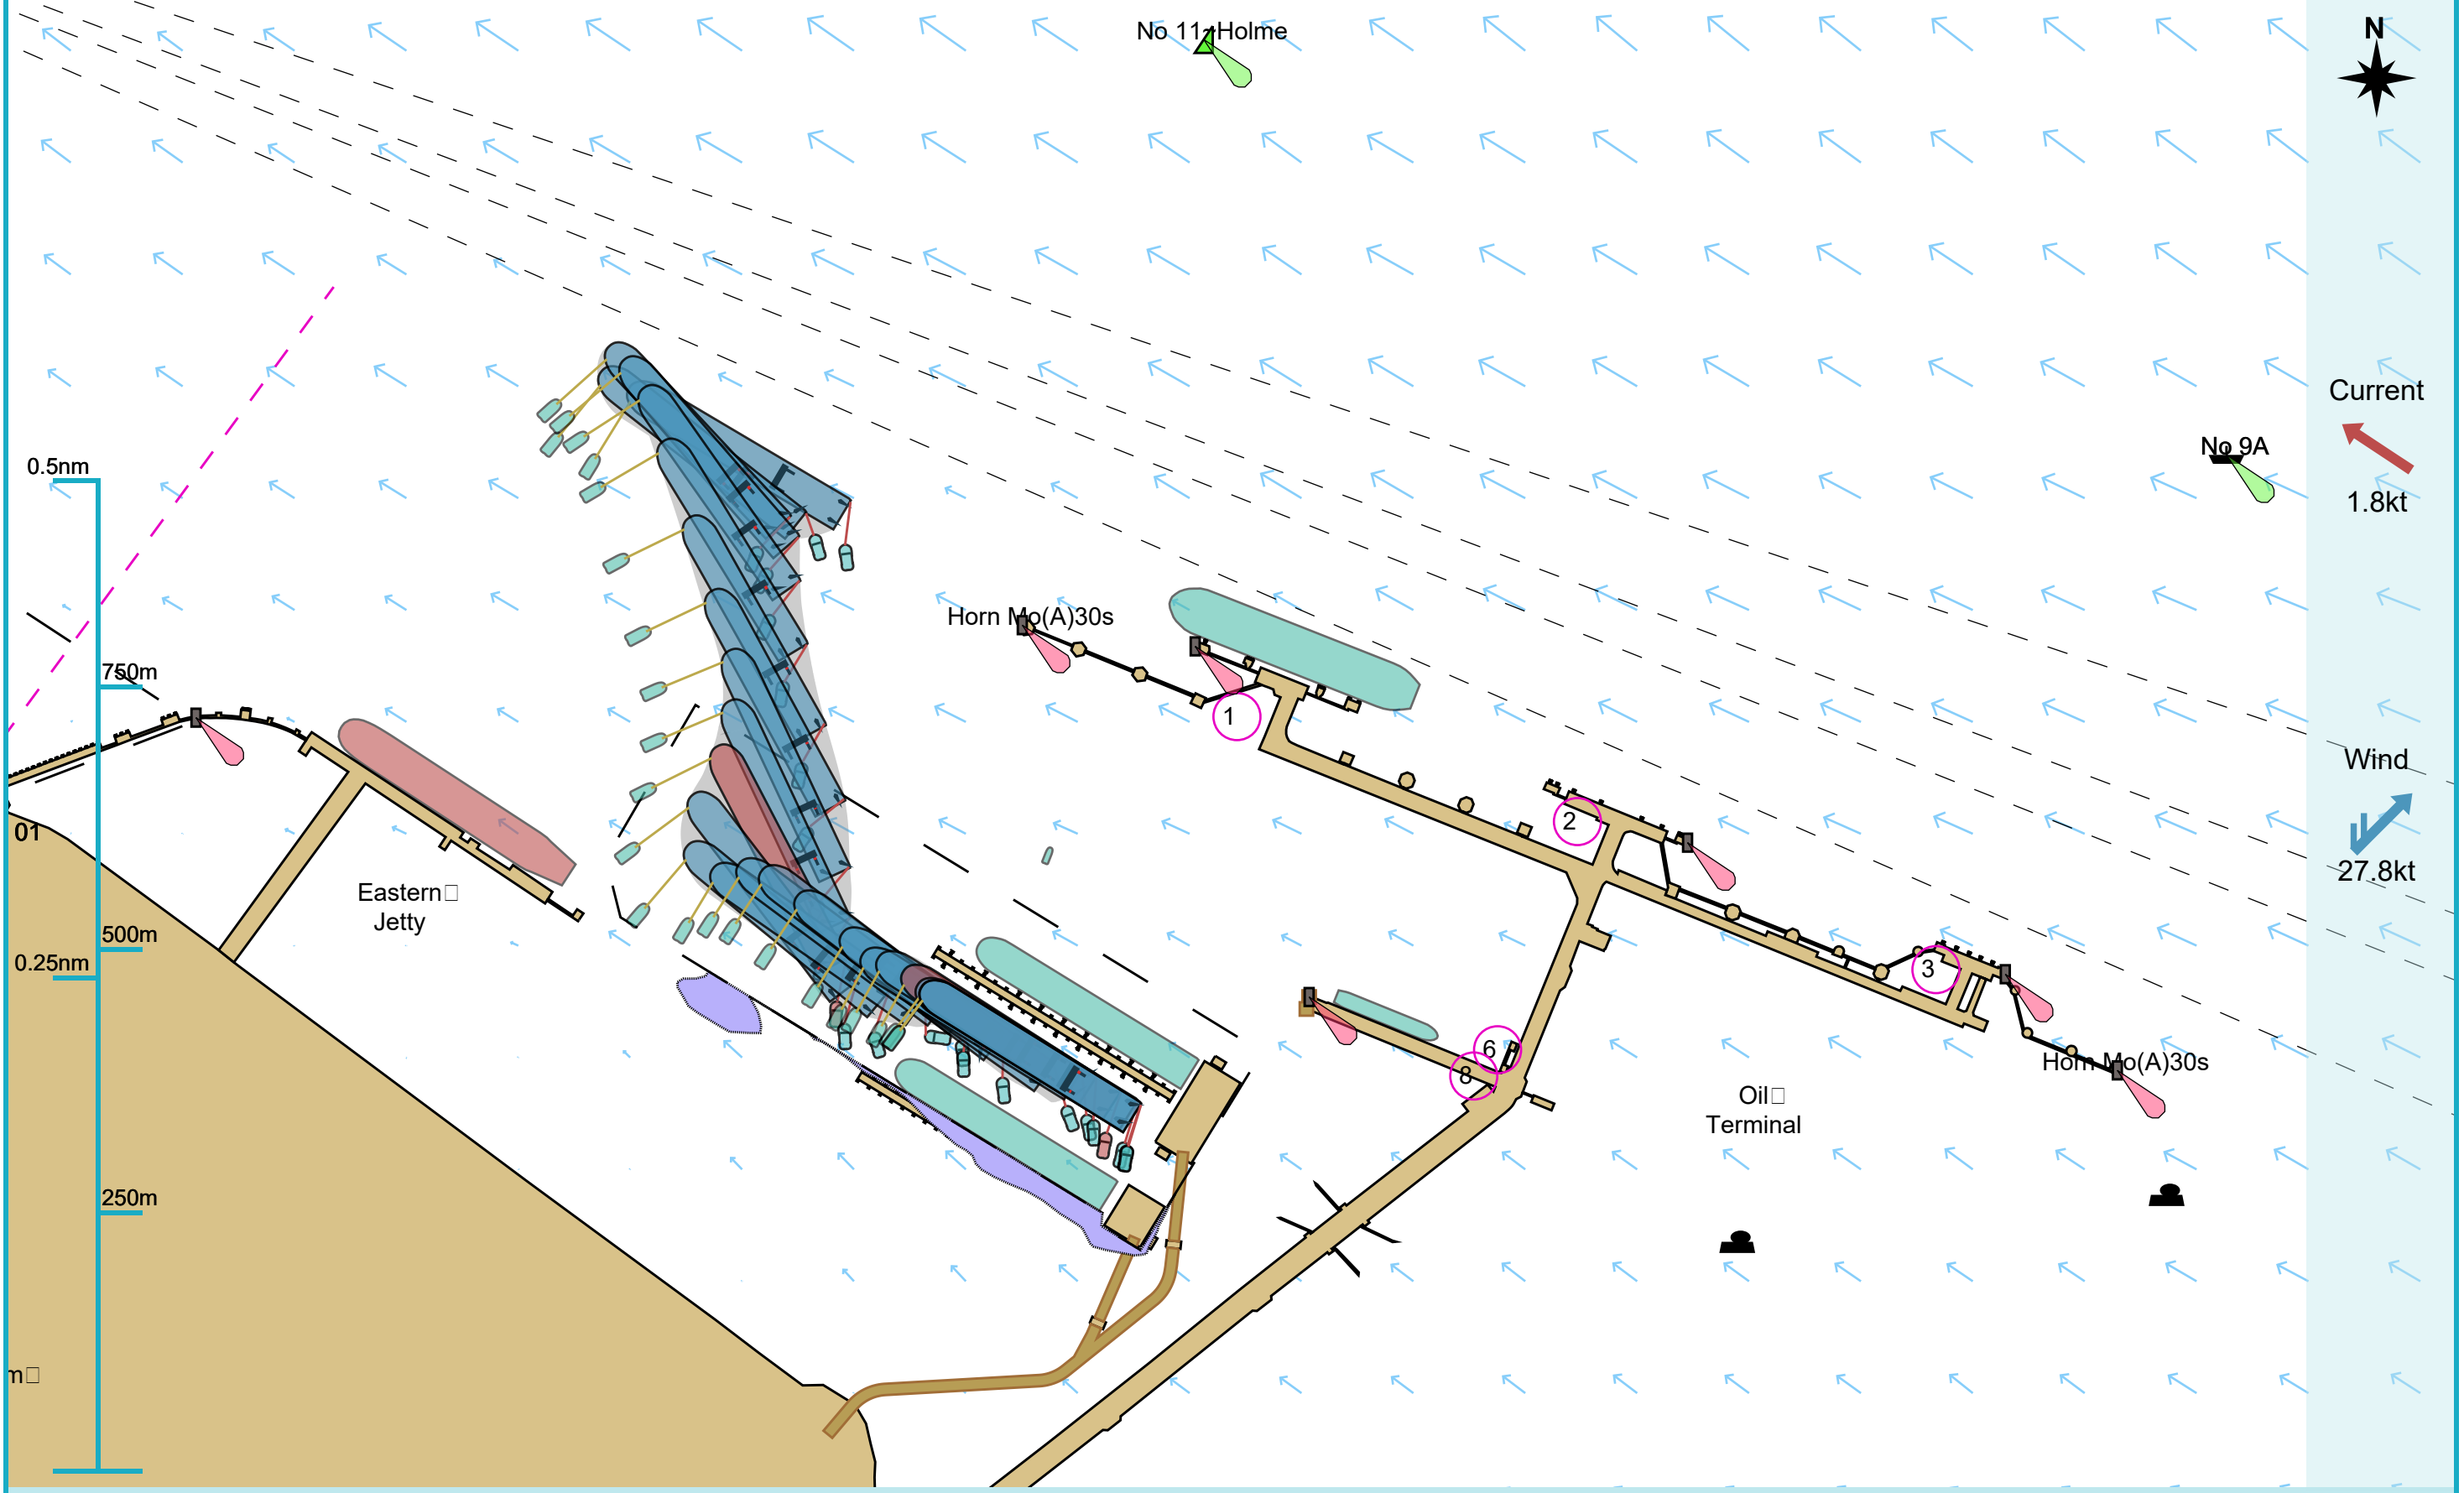

### Manoeuvre track plot

Ships plotted every 1 mins, highlight every 10 mins

Manoeuvre track plot

Ships plotted every 1 mins, highlight every 10 mins