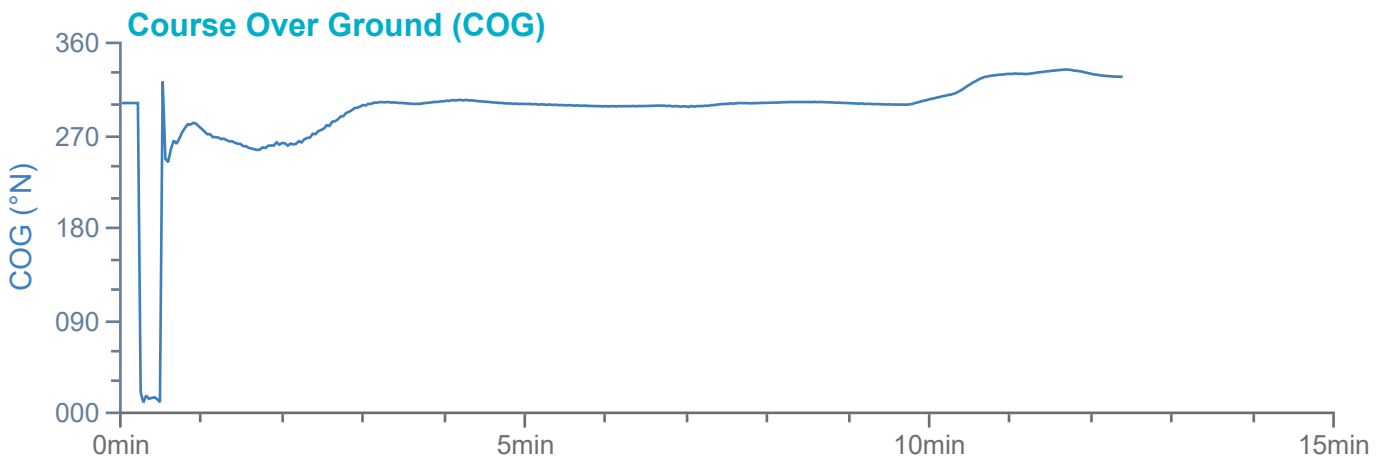

### Manoeuvre track plot

Ships plotted every 1 mins, highlight every 10 mins

### Manoeuvre track plot

Ships plotted every 1 mins, highlight every 10 mins

Manoeuvre track plot

Ships plotted every 1 mins, highlight every 10 mins