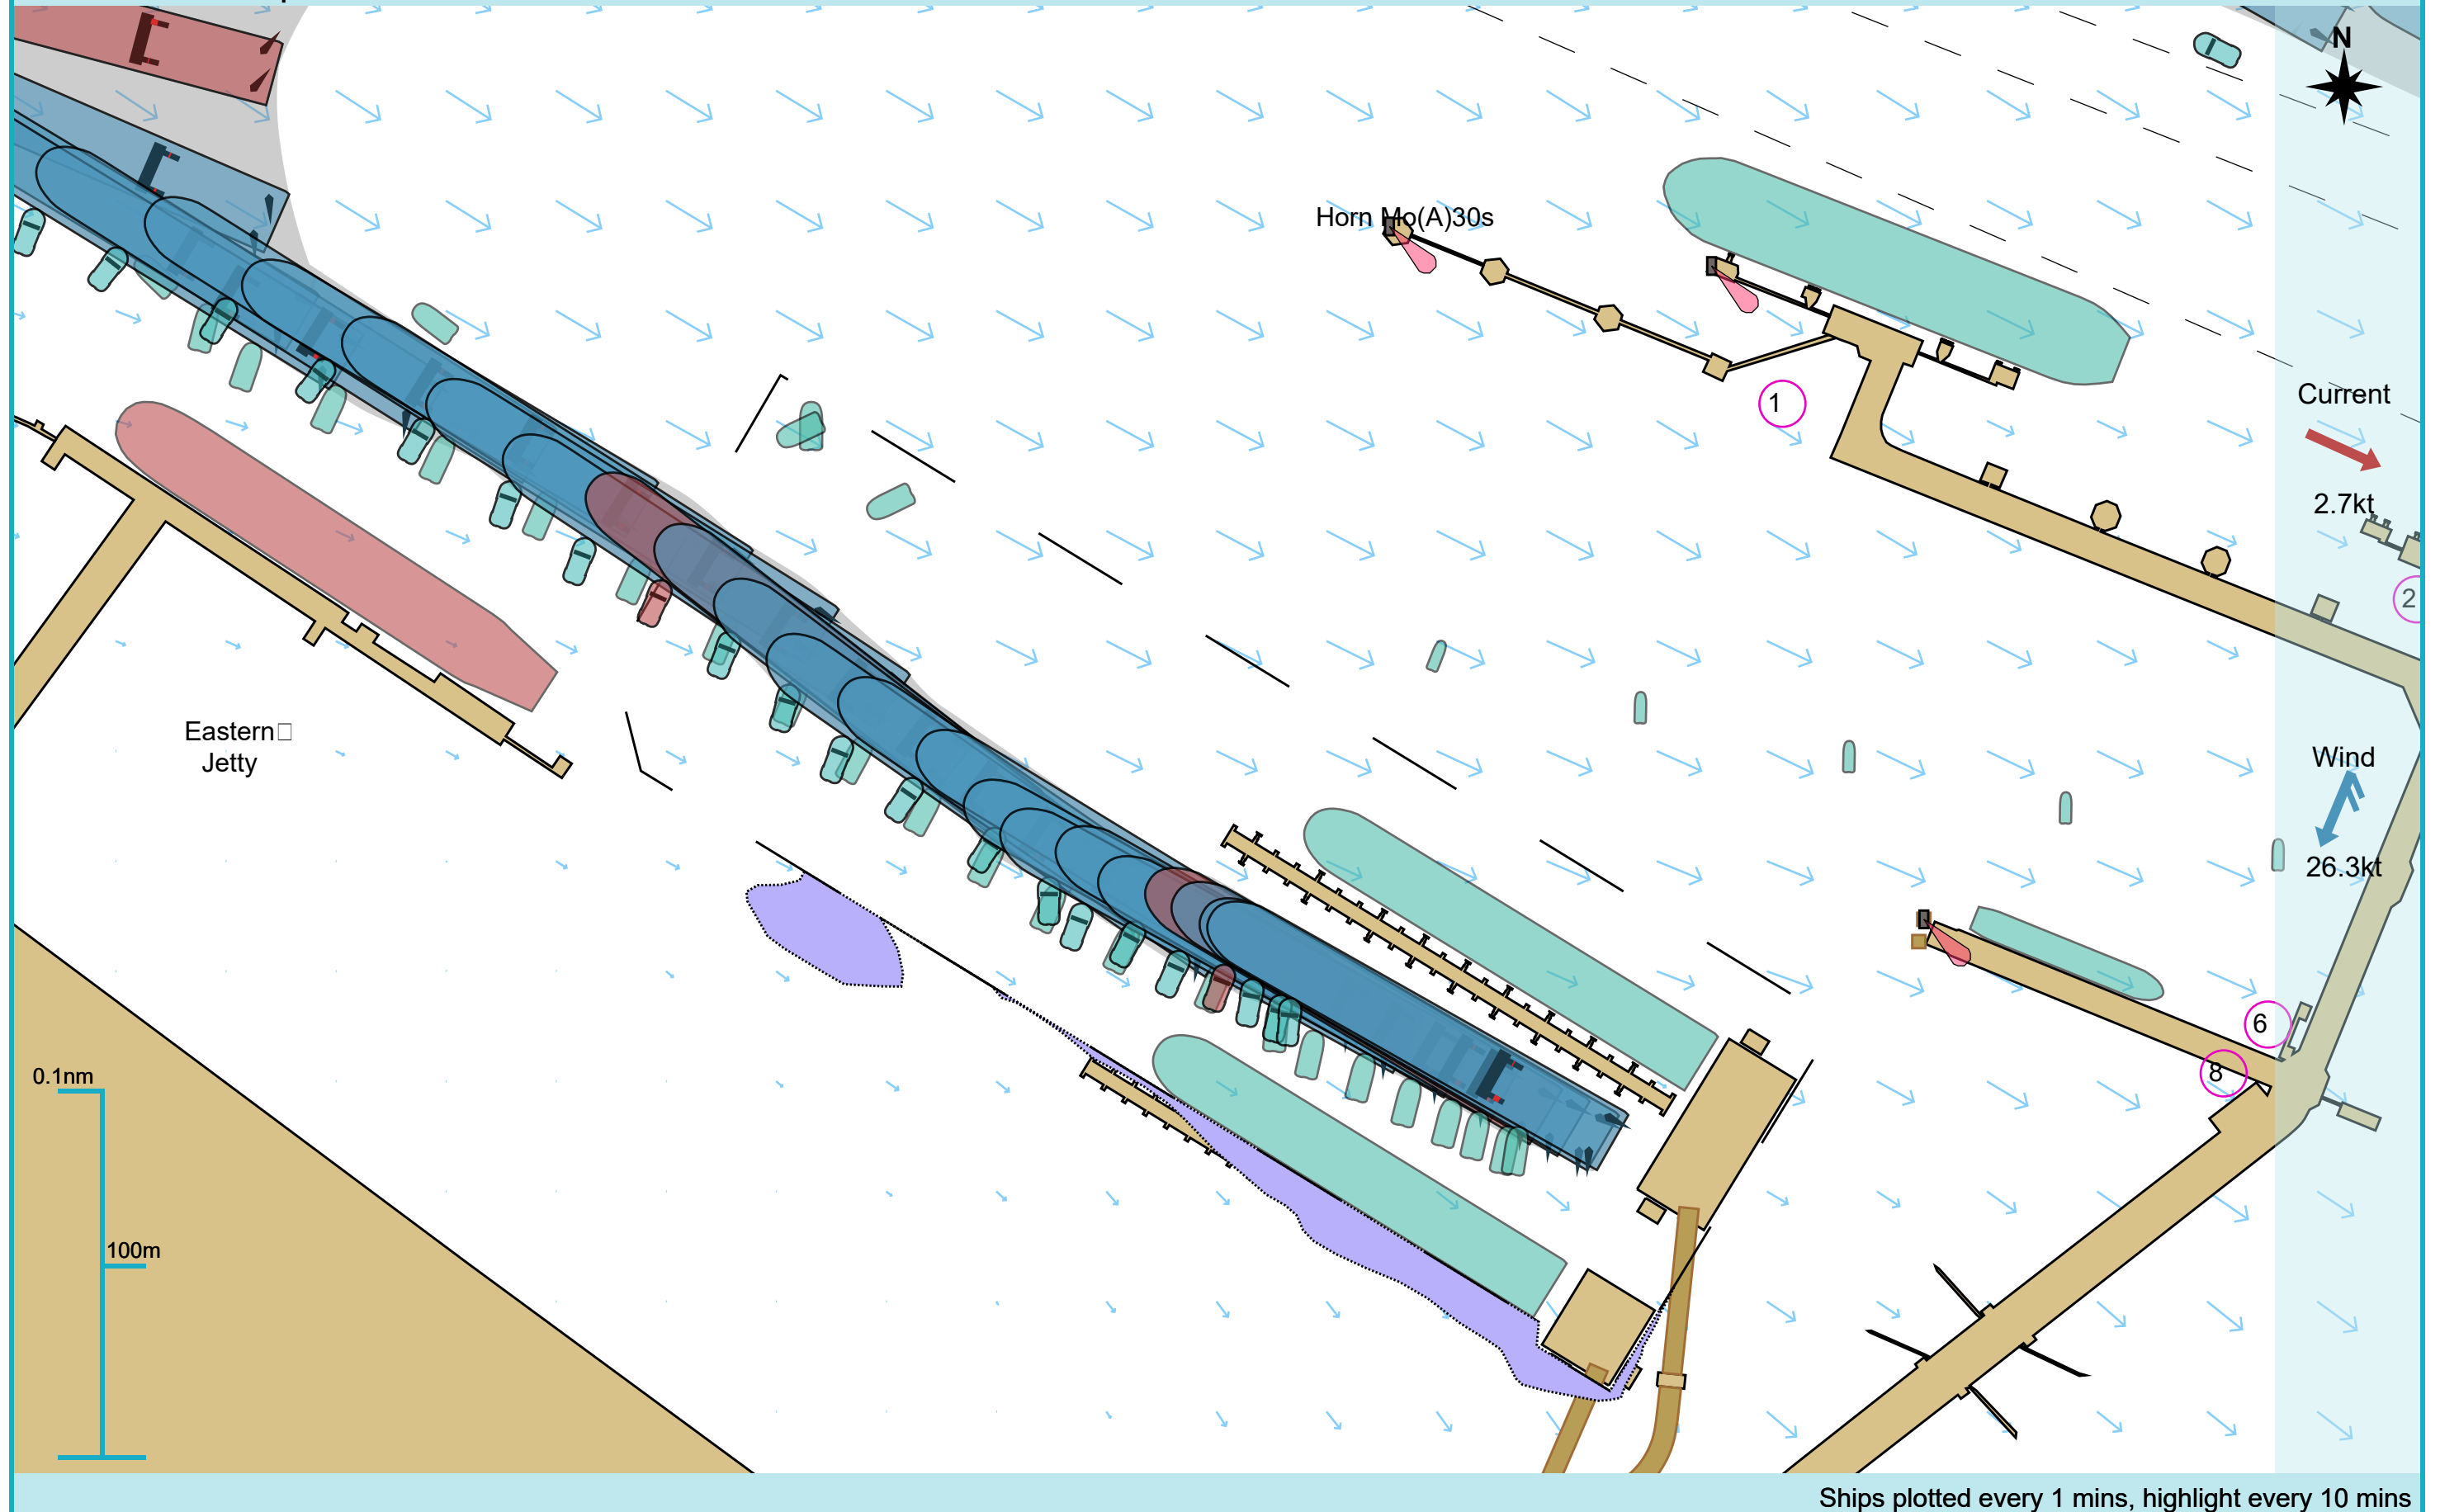

### Manoeuvre track plot

Ships plotted every 1 mins, highlight every 10 mins

### Manoeuvre track plot

Ships plotted every 1 mins, highlight every 10 mins

Manoeuvre track plot

Ships plotted every 1 mins, highlight every 10 mins