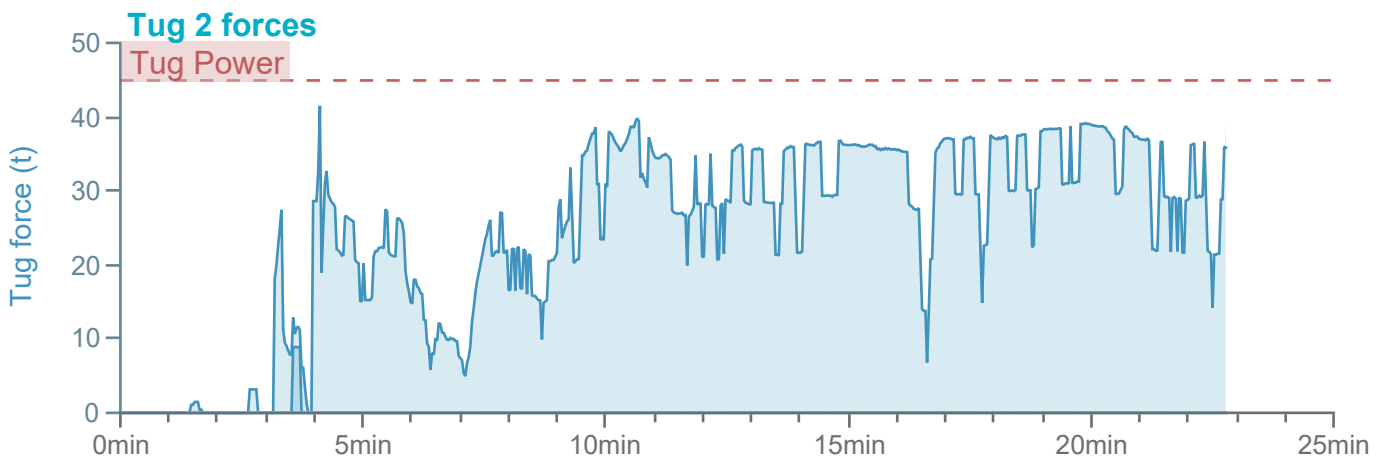

### Manoeuvre track plot

Ships plotted every 1 mins, highlight every 10 mins

### Manoeuvre track plot