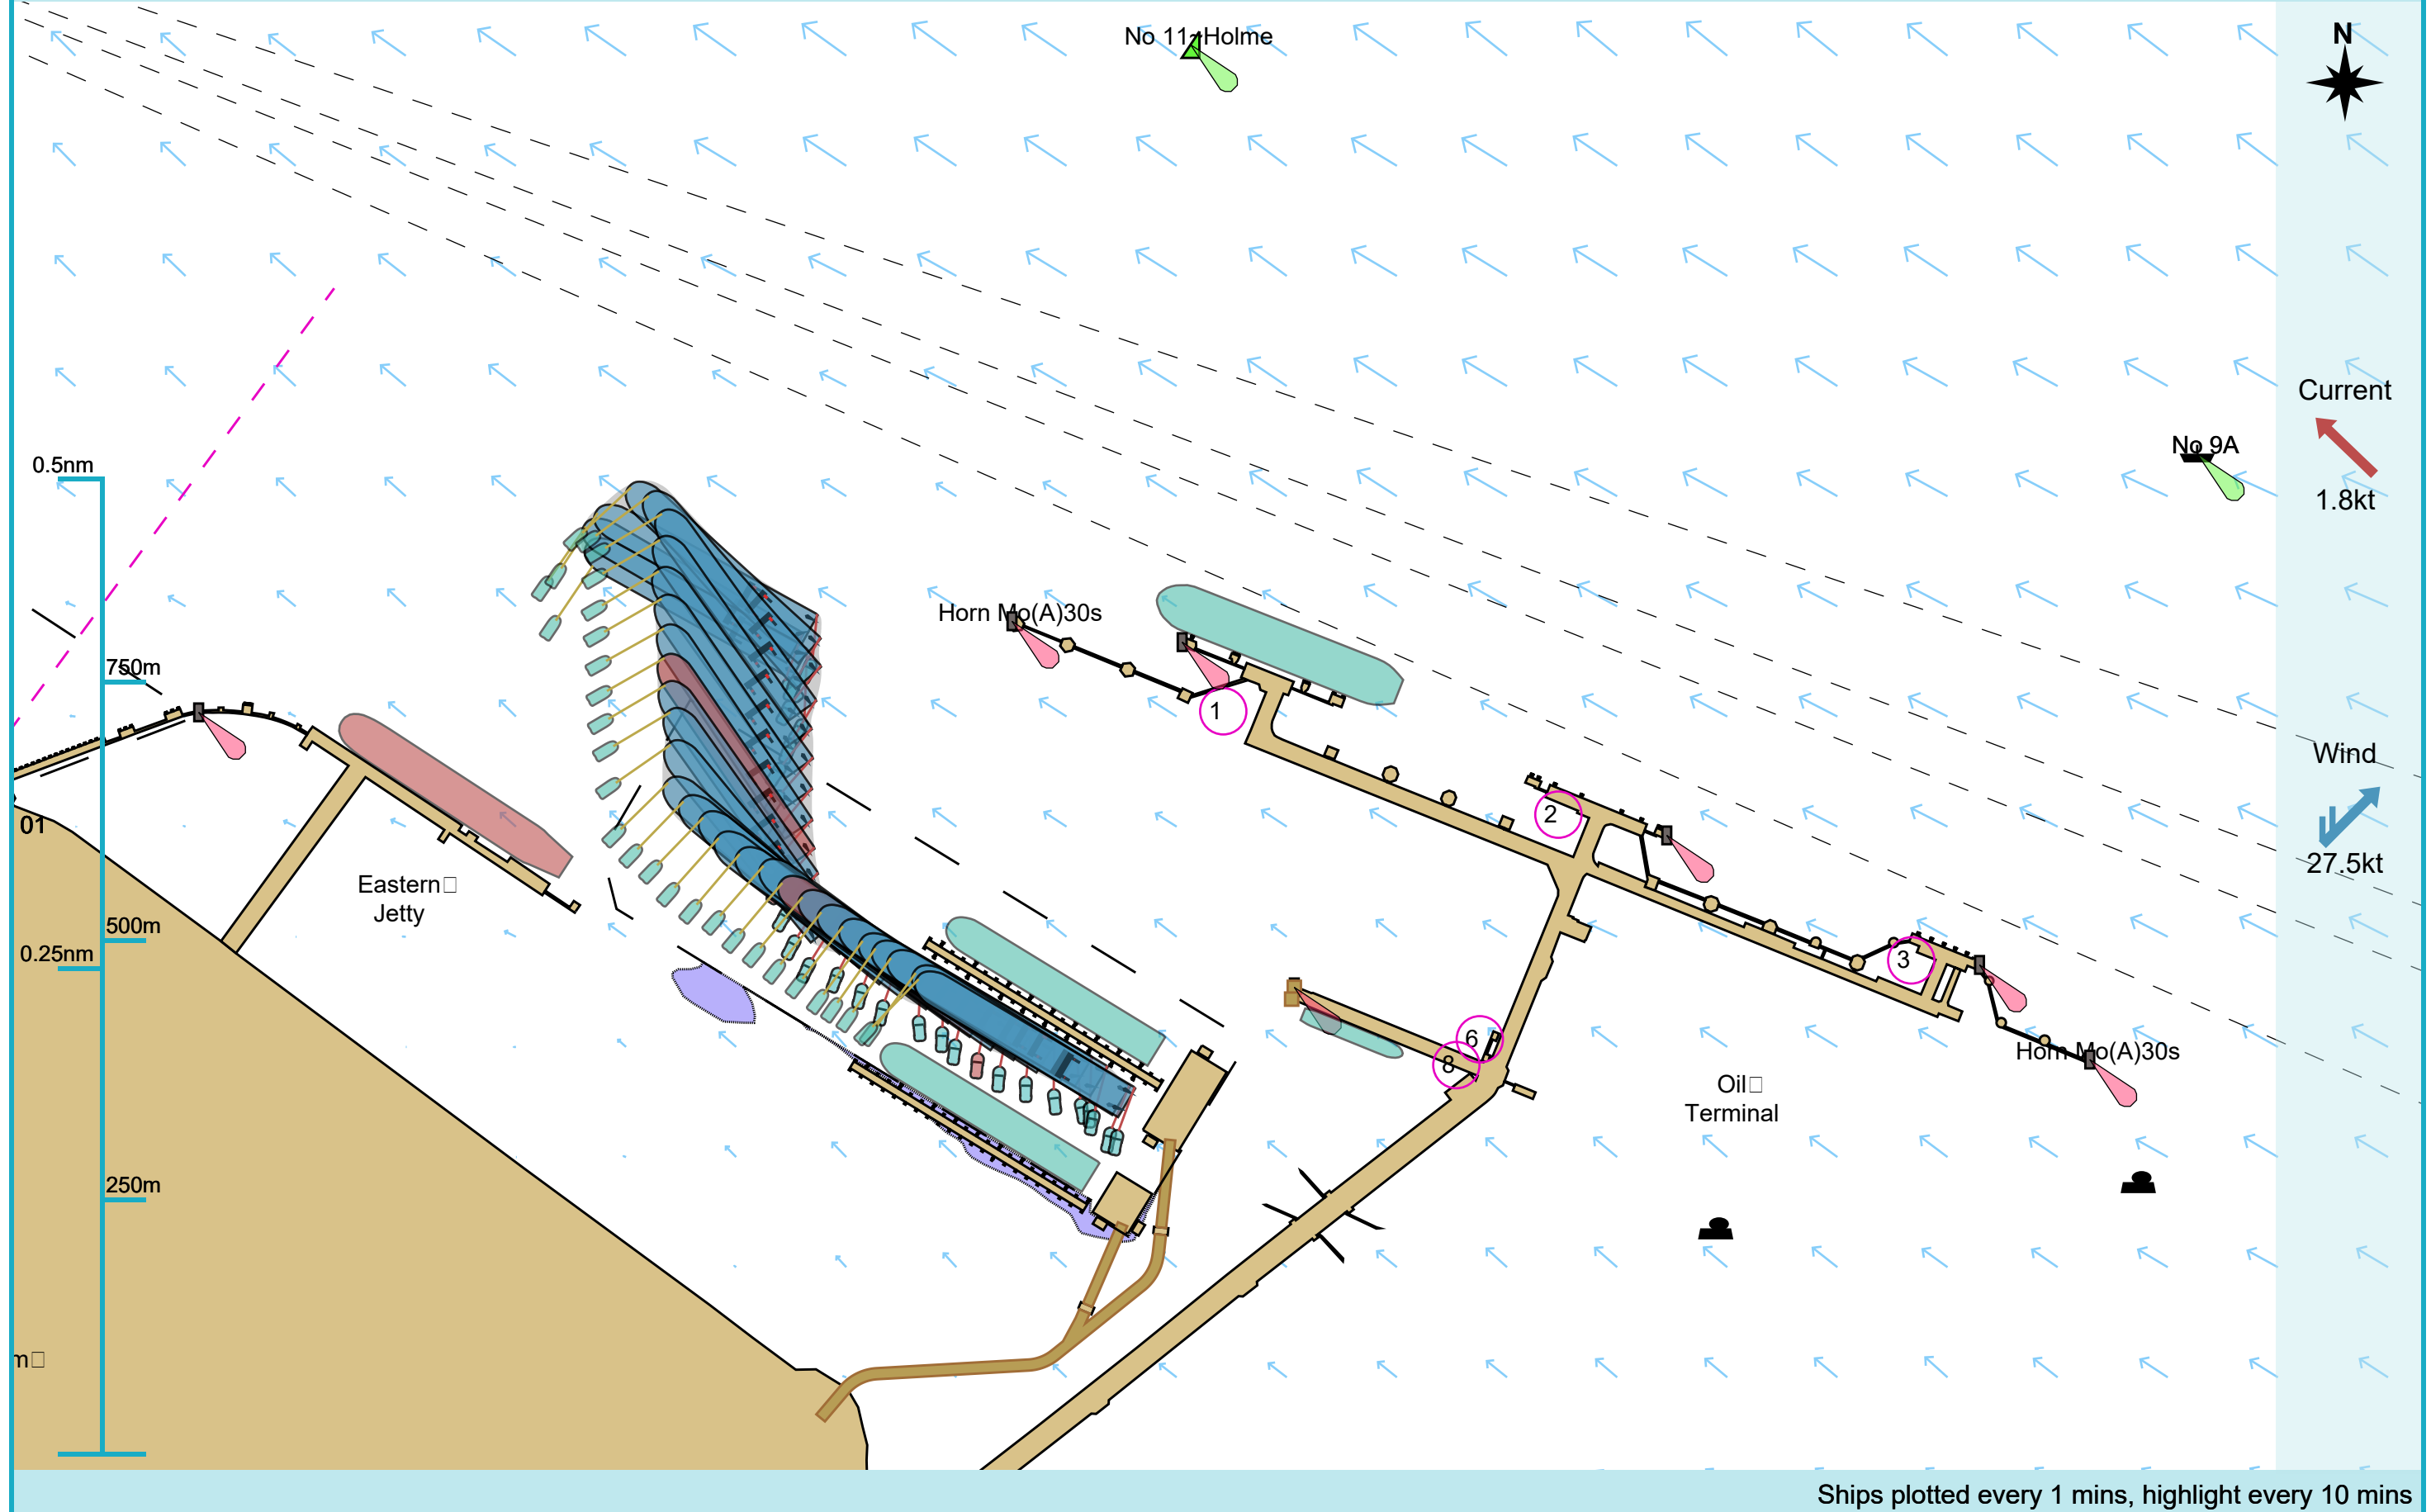

### Manoeuvre track plot

Ships plotted every 1 mins, highlight every 10 mins

### Manoeuvre track plot

Ships plotted every 1 mins, highlight every 10 mins

Manoeuvre track plot

Ships plotted every 1 mins, highlight every 10 mins