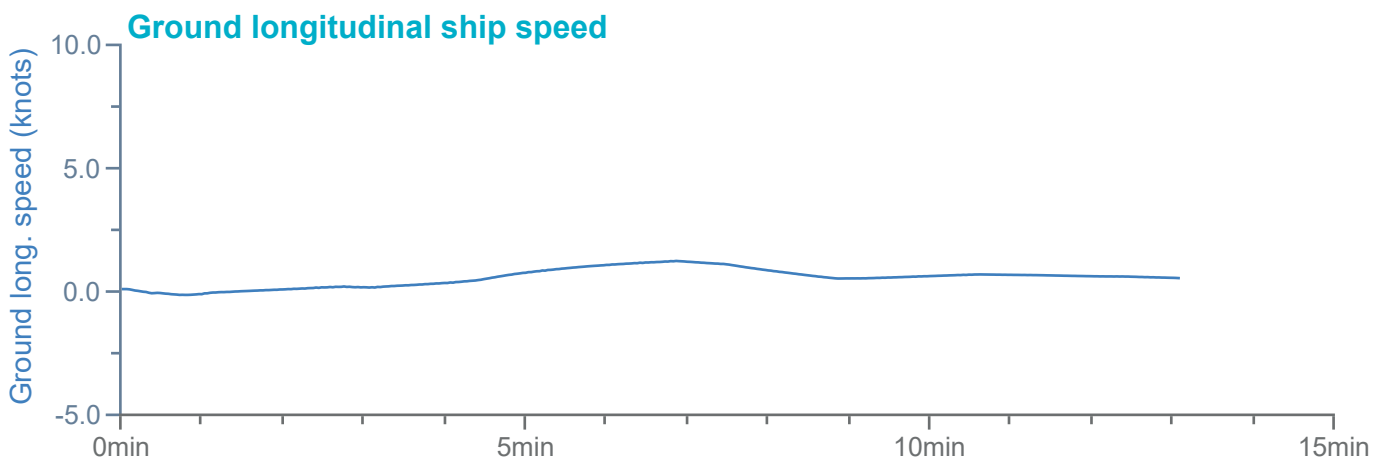

### Manoeuvre track plot

Ships plotted every 1 mins, highlight every 10 mins

Manoeuvre track plot