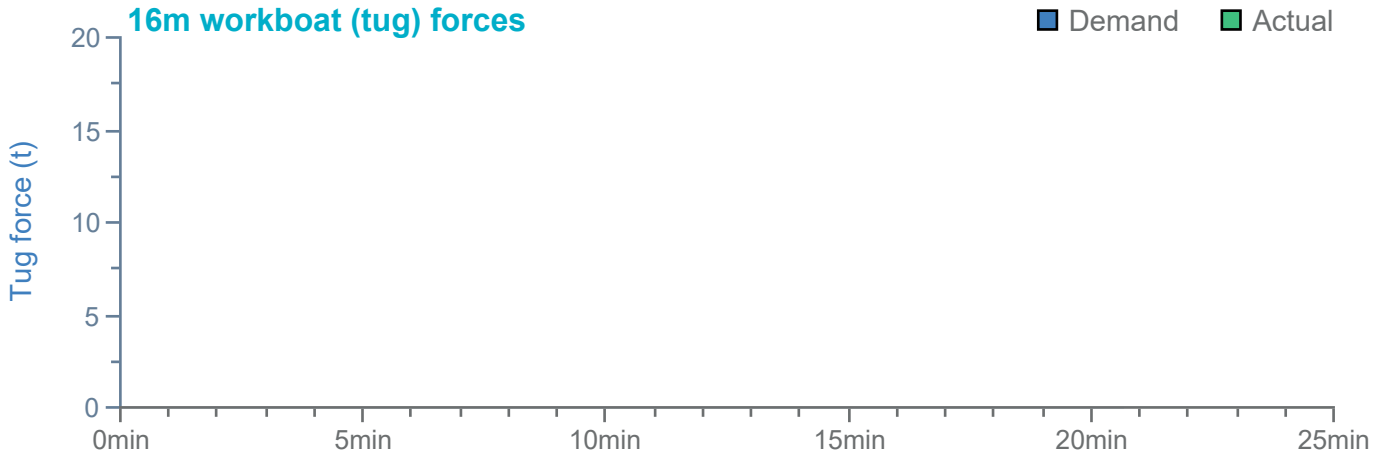

### Manoeuvre track plot

Ships plotted every 1 mins, highlight every 10 mins