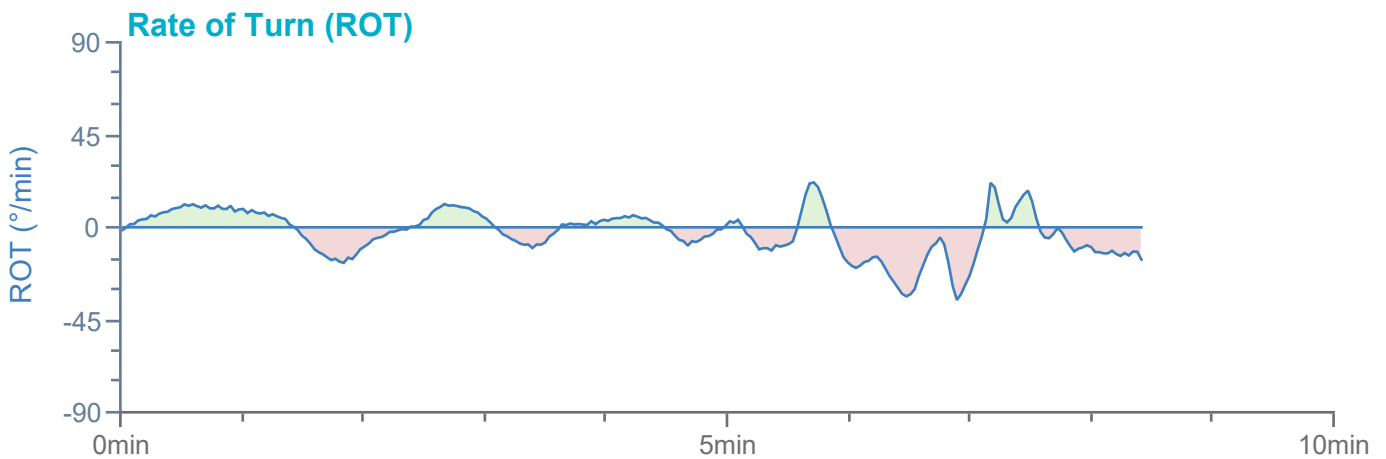

### Manoeuvre track plot

Ships plotted every 1 mins, highlight every 10 mins