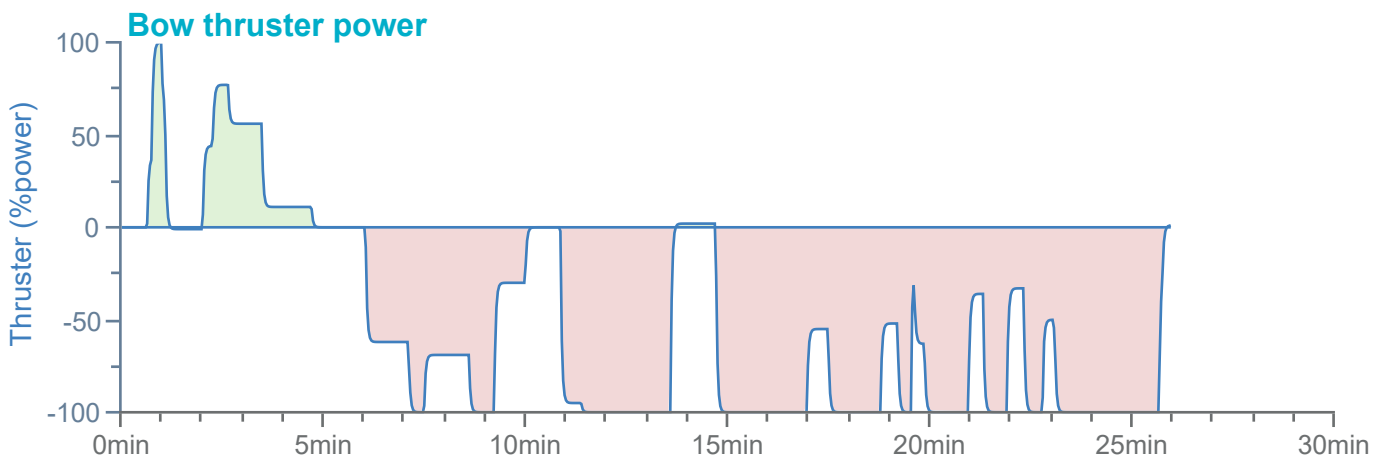

### Manoeuvre track plot

Ships plotted every 1 mins, highlight every 10 mins

### Manoeuvre track plot

Ships plotted every 1 mins, highlight every 10 mins

Manoeuvre track plot