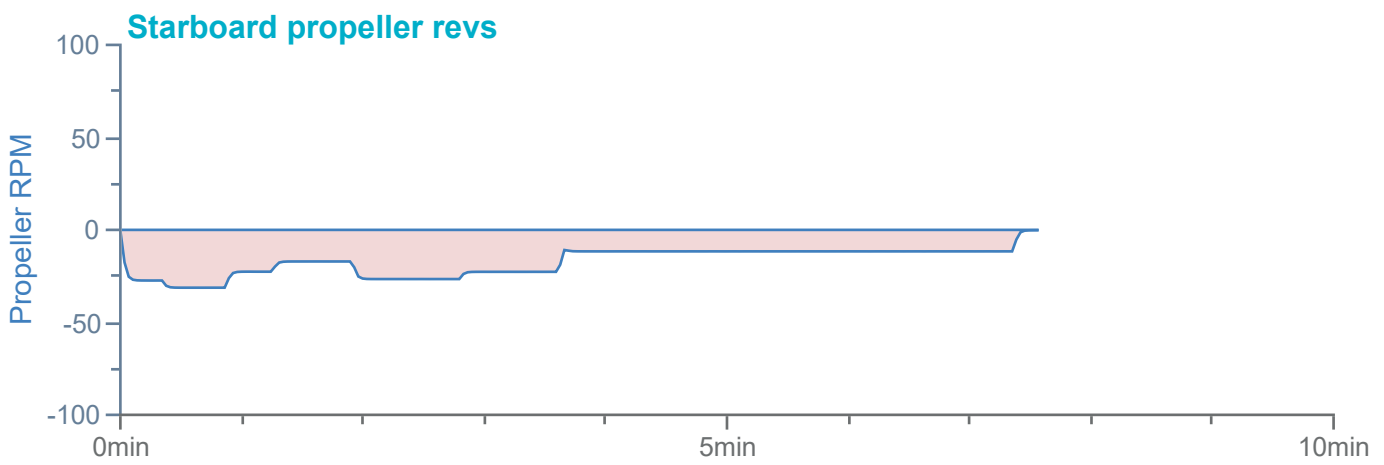

### Manoeuvre track plot

Ships plotted every 1 mins, highlight every 10 mins

Manoeuvre track plot

Ships plotted every 1 mins, highlight every 10 mins

### Manoeuvre track plot

Ships plotted every 1 mins, highlight every 10 mins

### Manoeuvre track plot

### Manoeuvre track plot

Ships plotted every 1 mins, highlight every 10 mins

Manoeuvre track plot