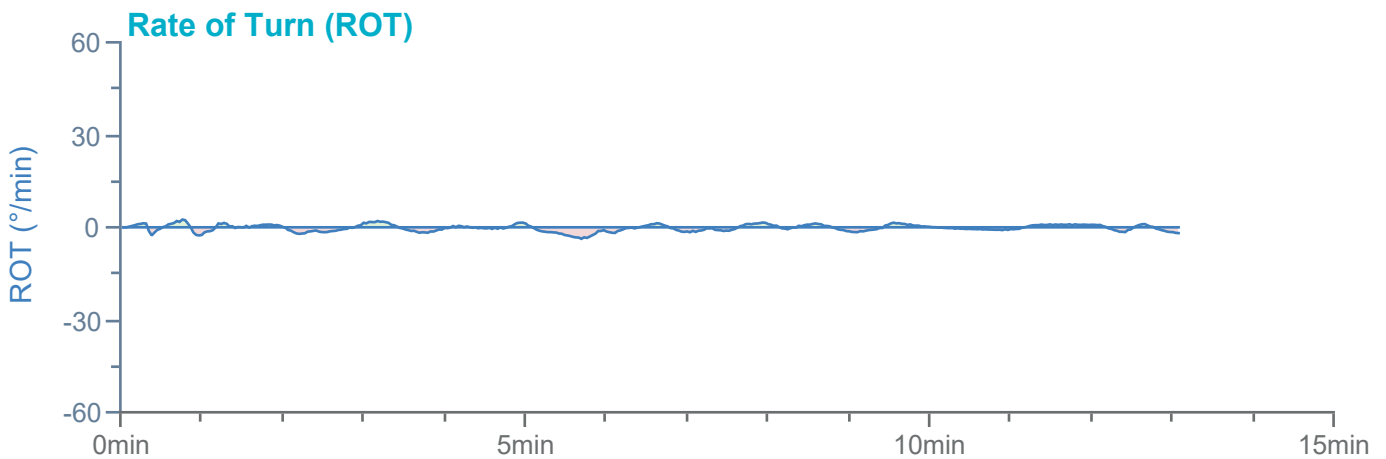

### Manoeuvre track plot

Ships plotted every 1 mins, highlight every 10 mins

Manoeuvre track plot