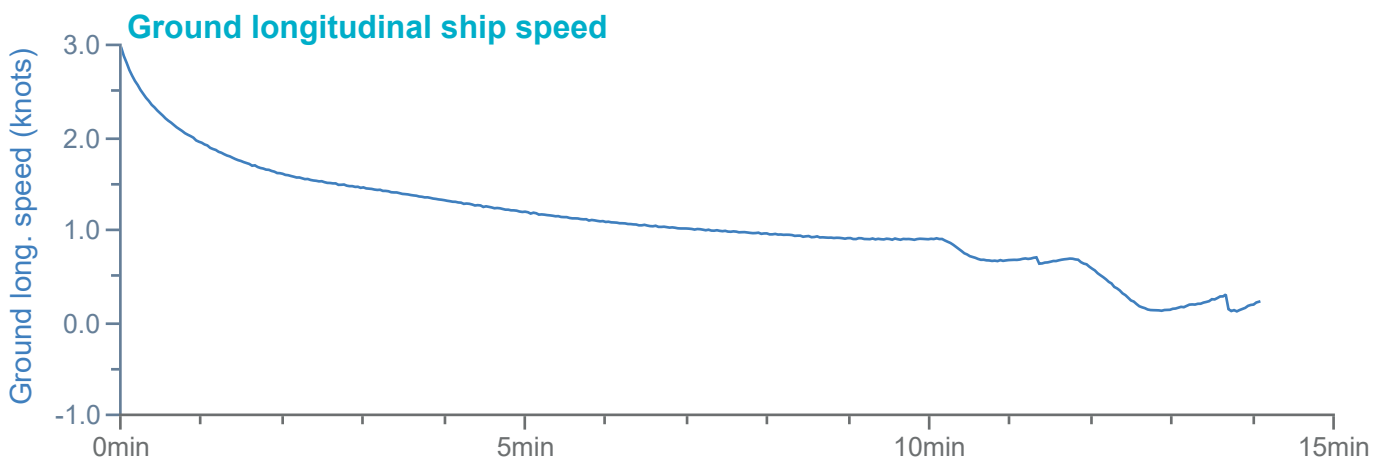

### Manoeuvre track plot

Ships plotted every 1 mins, highlight every 10 mins