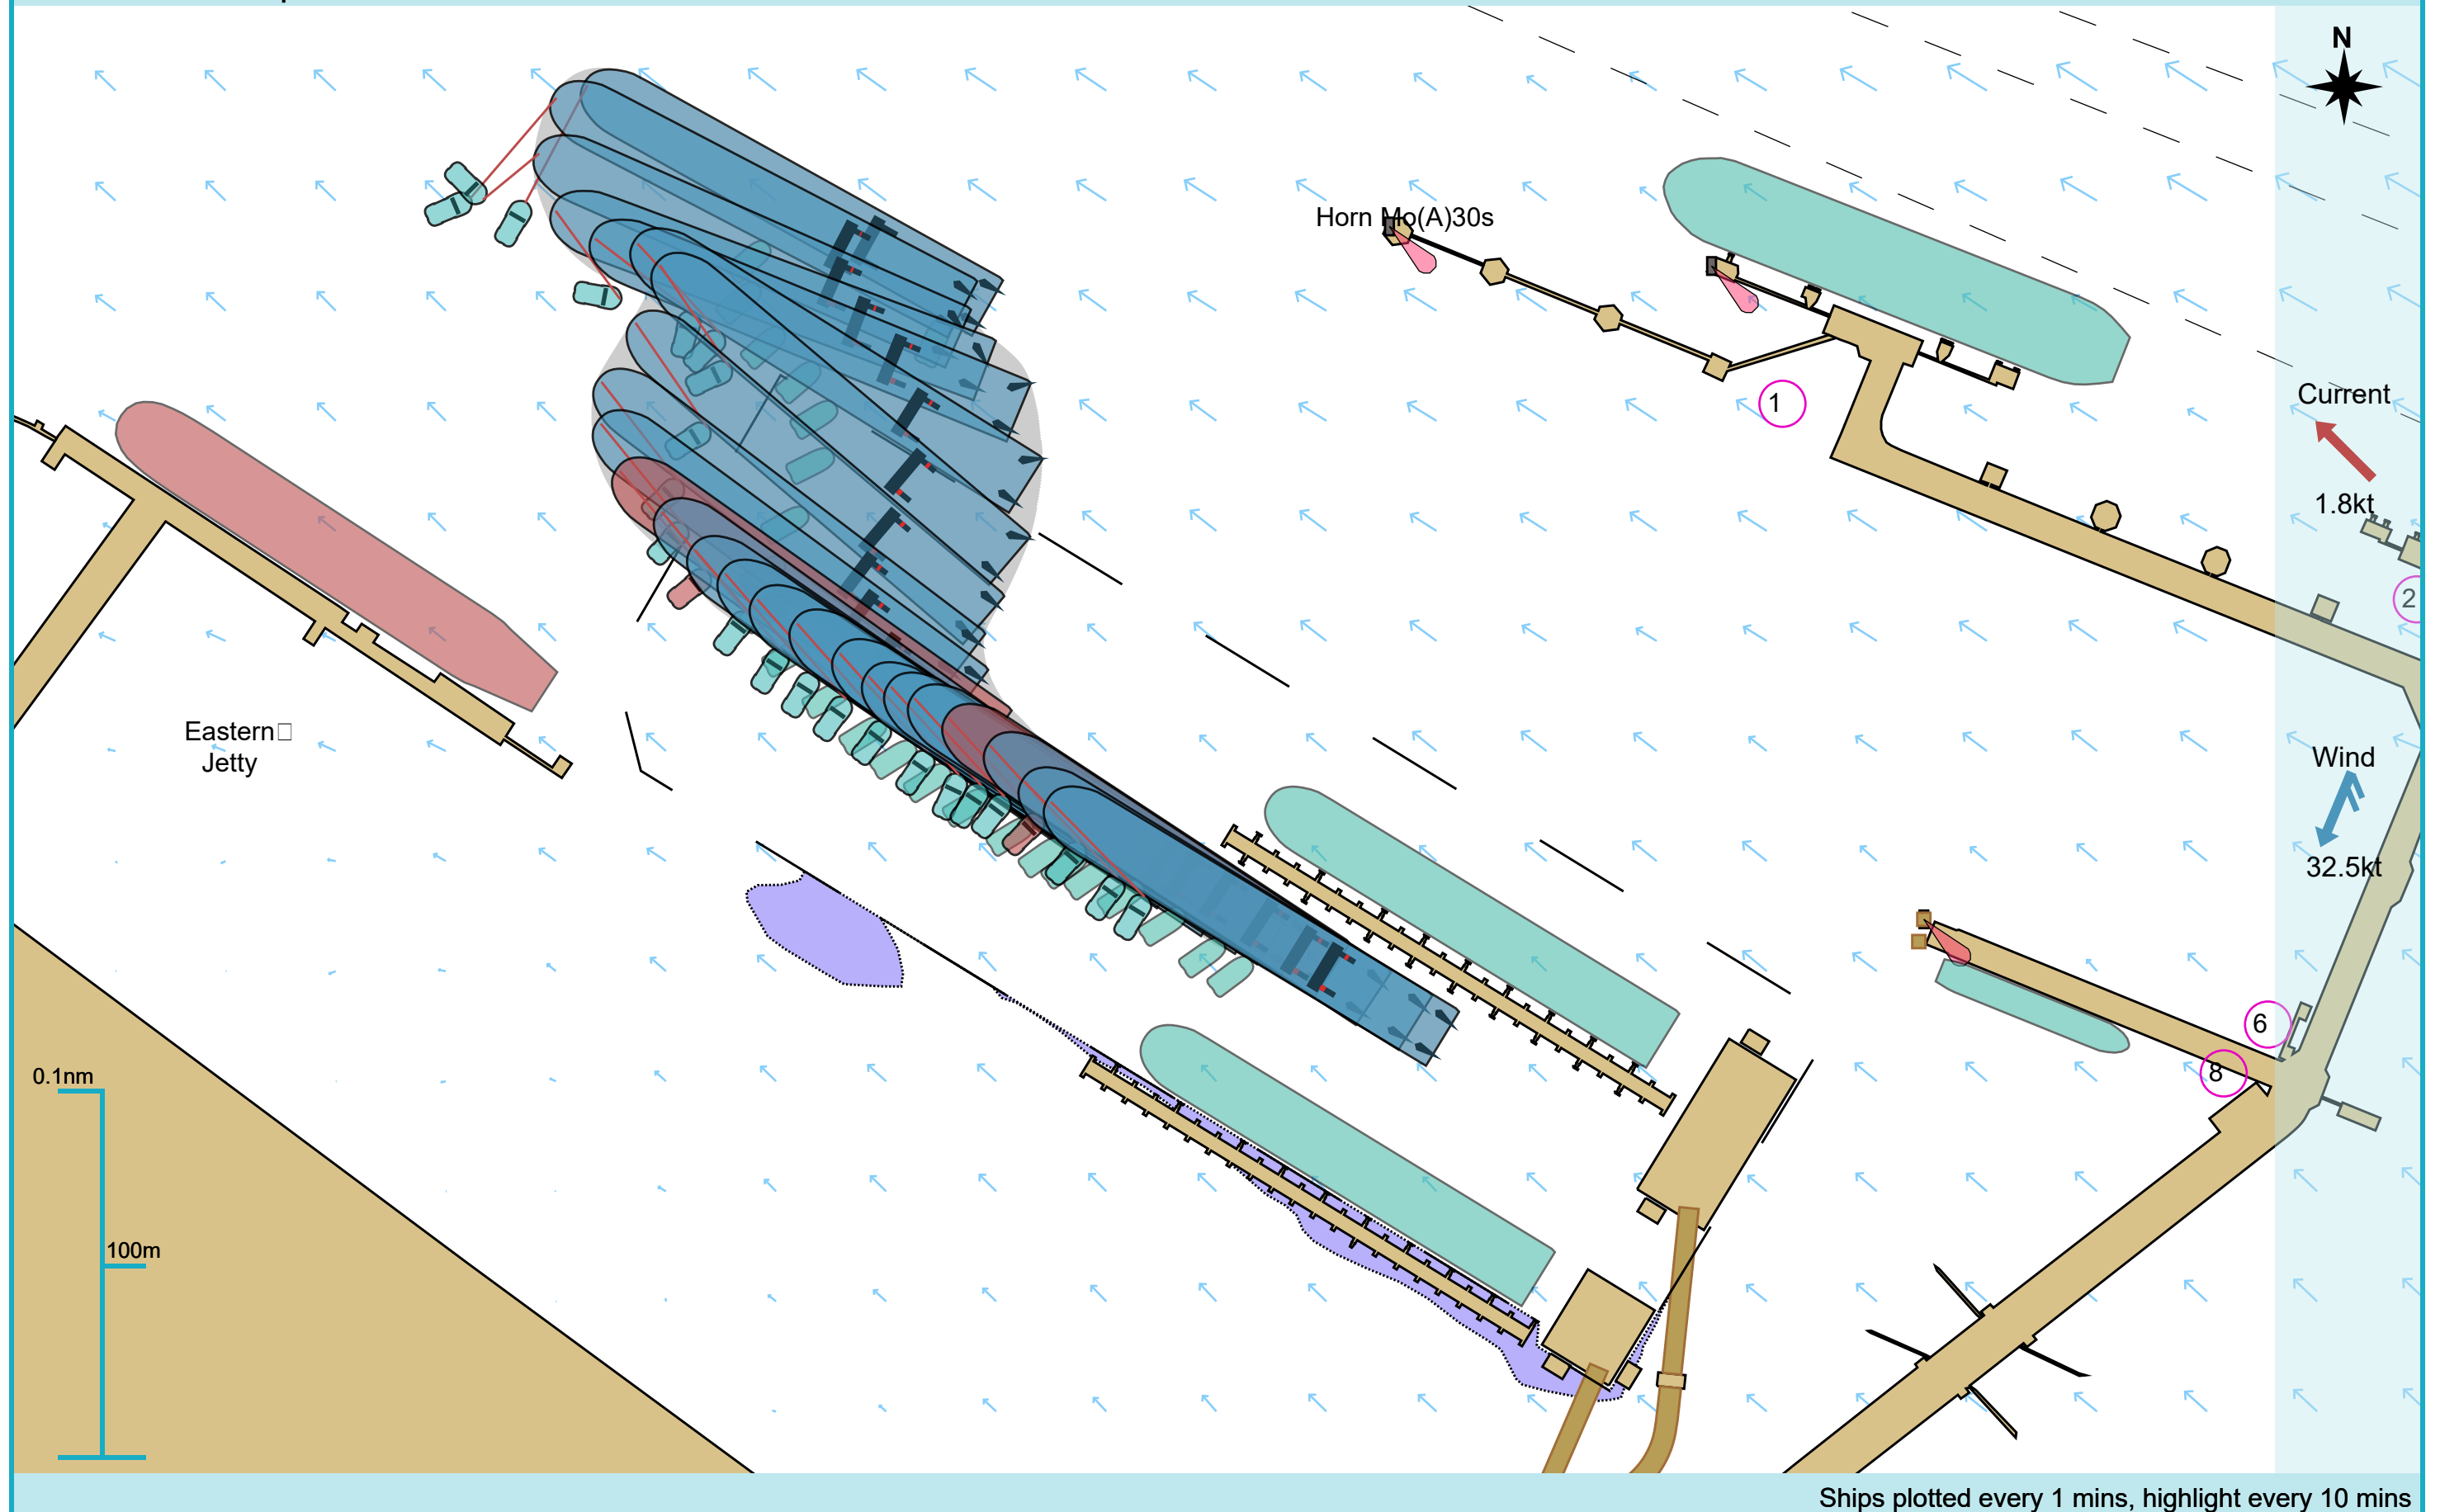

### Manoeuvre track plot

Ships plotted every 1 mins, highlight every 10 mins

Manoeuvre track plot

### Manoeuvre track plot

Ships plotted every 1 mins, highlight every 10 mins

### Manoeuvre track plot