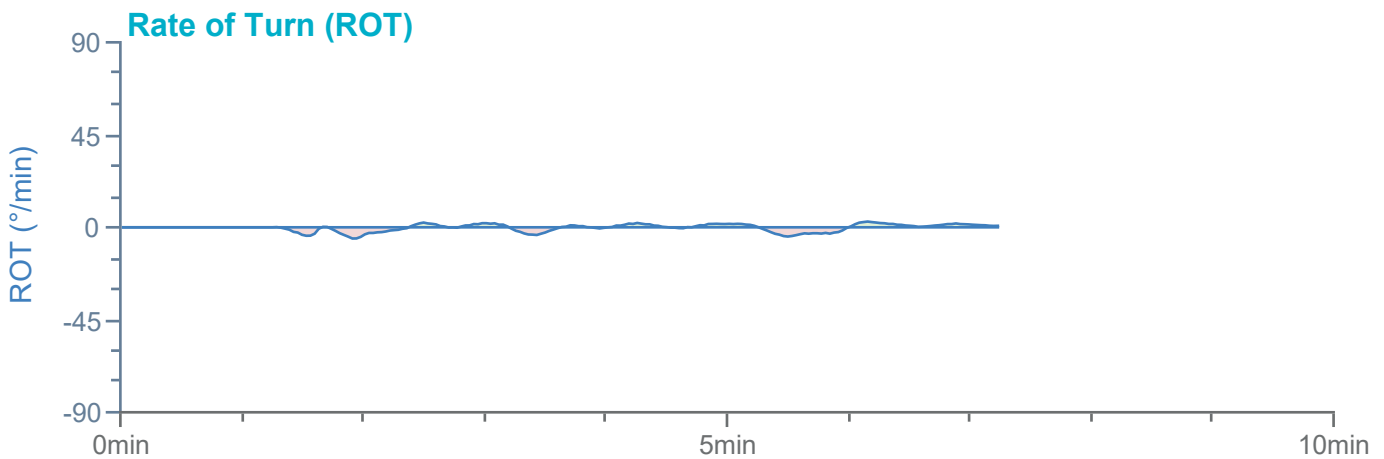

### Manoeuvre track plot

Ships plotted every 1 mins, highlight every 10 mins

Manoeuvre track plot

Ships plotted every 1 mins, highlight every 10 mins

### Manoeuvre track plot

Ships plotted every 1 mins, highlight every 10 mins

Manoeuvre track plot