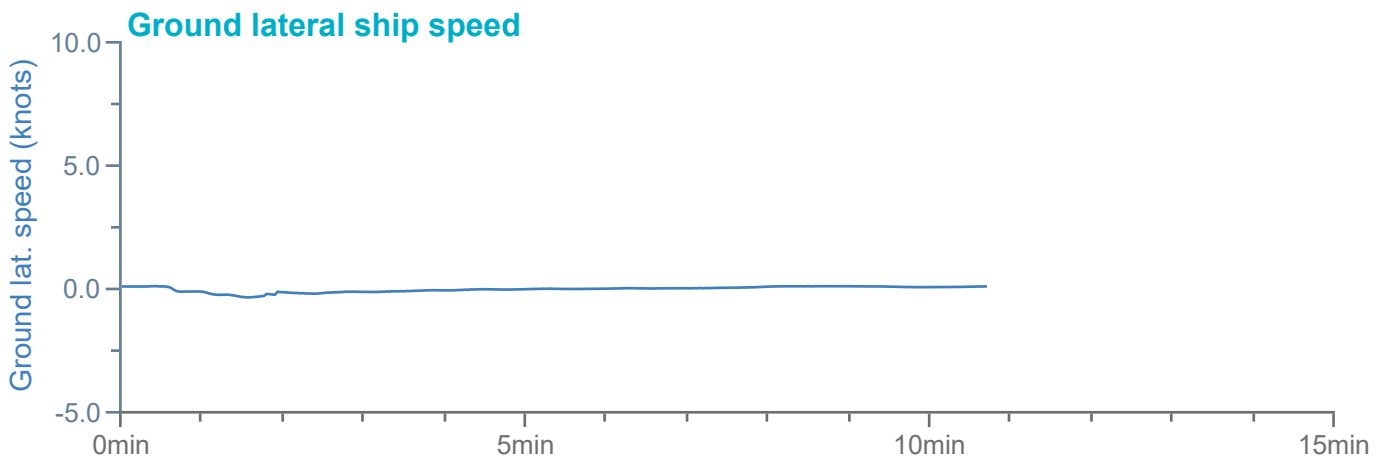

### Manoeuvre track plot

Ships plotted every 1 mins, highlight every 10 mins

Manoeuvre track plot

### Manoeuvre track plot

Ships plotted every 1 mins, highlight every 10 mins

Manoeuvre track plot

Ships plotted every 1 mins, highlight every 10 mins