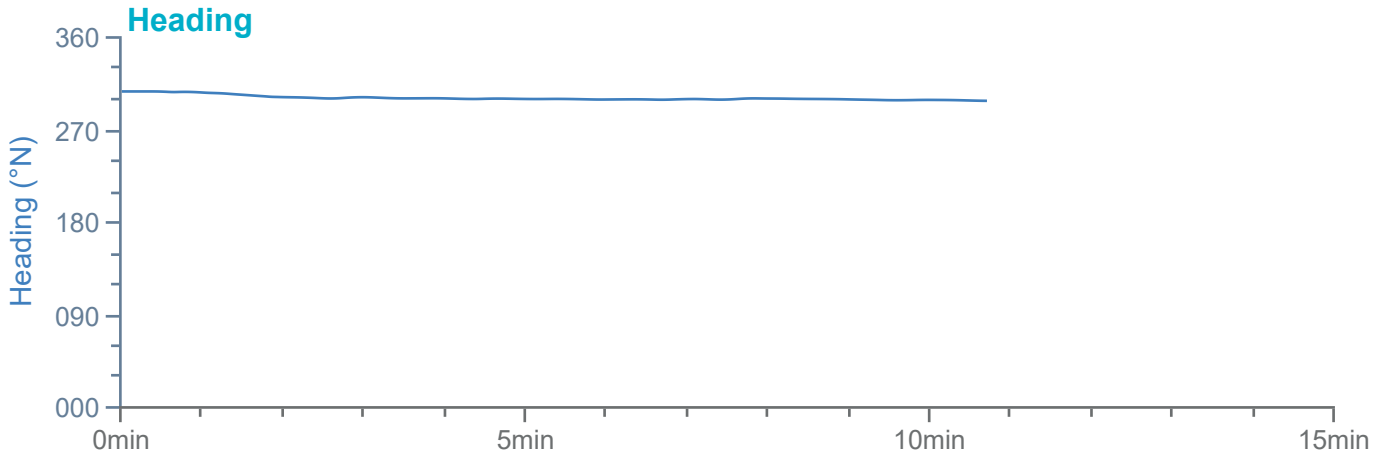

### Manoeuvre track plot

Ships plotted every 1 mins, highlight every 10 mins

Manoeuvre track plot

### Manoeuvre track plot

Ships plotted every 1 mins, highlight every 10 mins

Manoeuvre track plot

Ships plotted every 1 mins, highlight every 10 mins