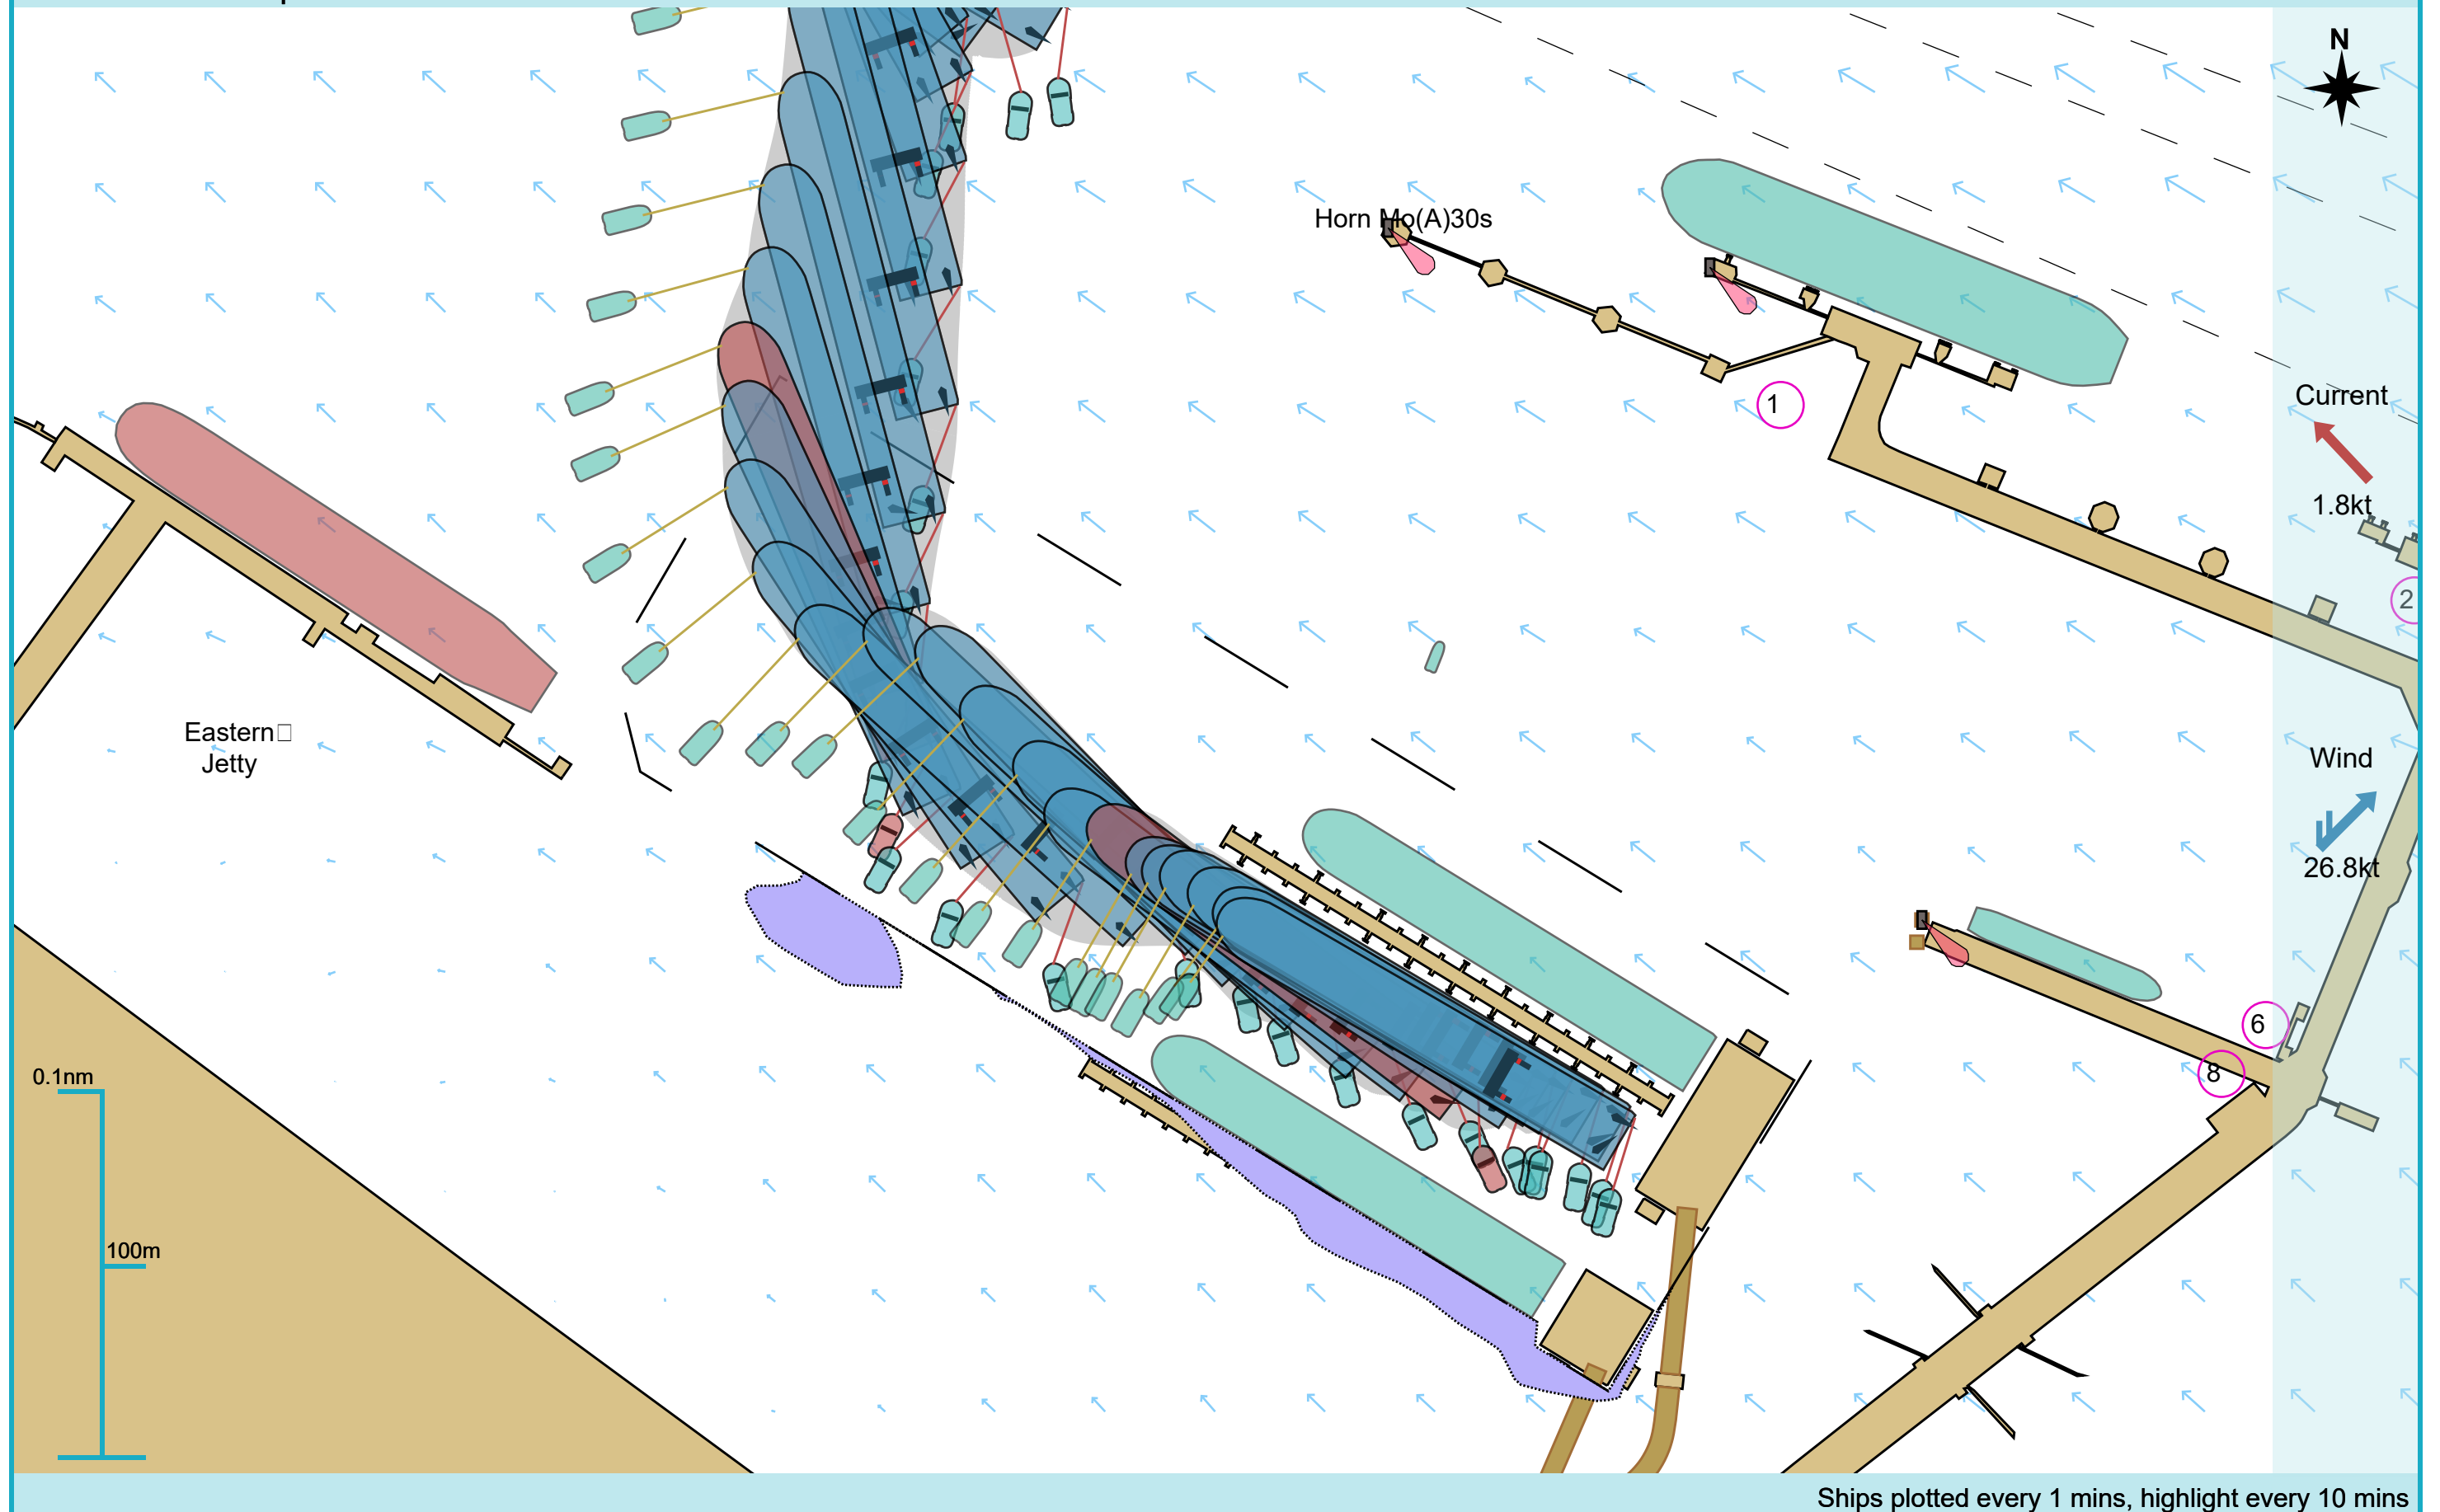

### Manoeuvre track plot

Ships plotted every 1 mins, highlight every 10 mins

### Manoeuvre track plot

Ships plotted every 1 mins, highlight every 10 mins

Manoeuvre track plot

### Manoeuvre track plot