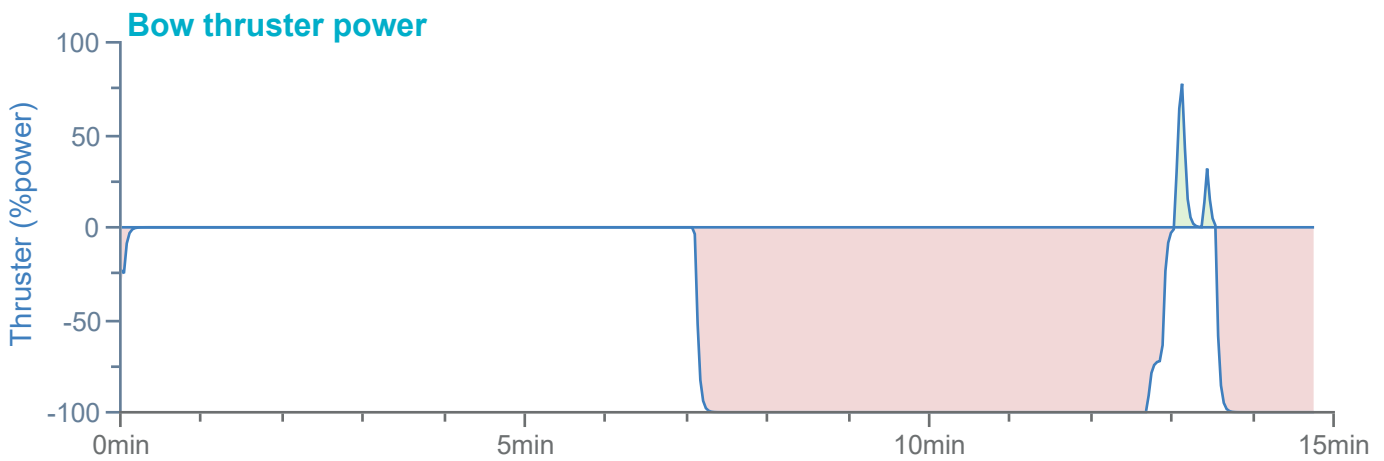

### Manoeuvre track plot

Ships plotted every 1 mins, highlight every 10 mins

Manoeuvre track plot

Ships plotted every 1 mins, highlight every 10 mins

**HR Wallingford**  
*Working with water*

DMR 719286

FS 516431