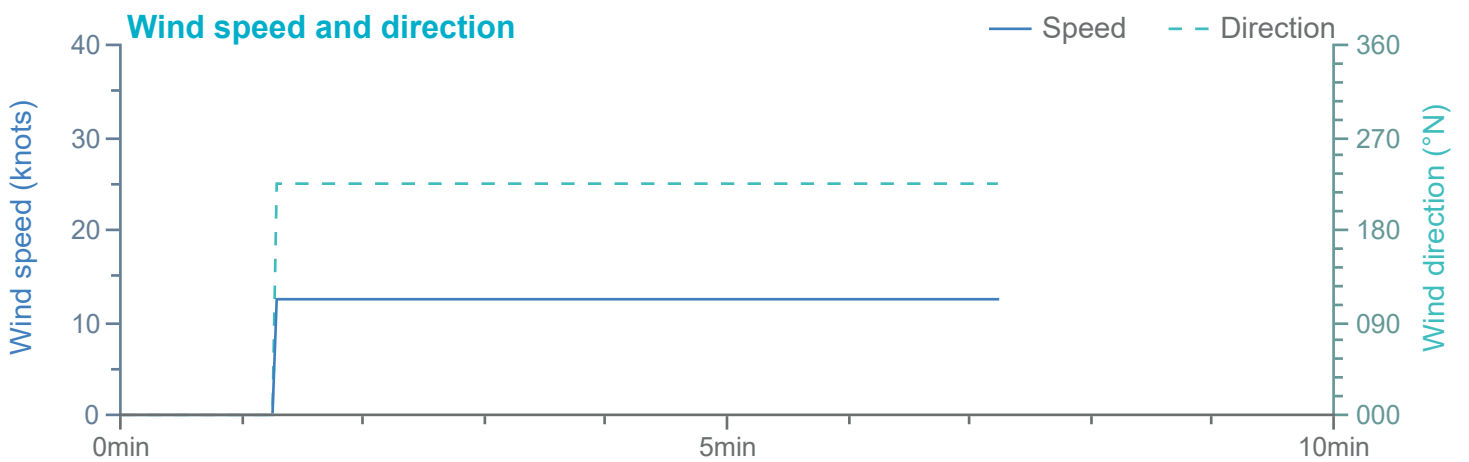

### Manoeuvre track plot

Ships plotted every 1 mins, highlight every 10 mins

Manoeuvre track plot

Ships plotted every 1 mins, highlight every 10 mins