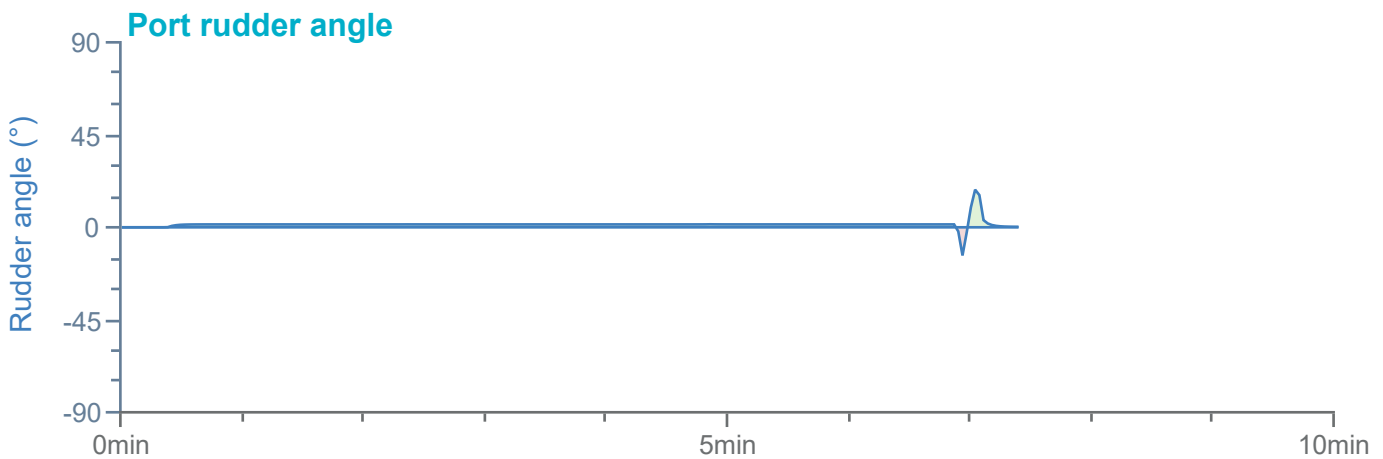

### Manoeuvre track plot

Ships plotted every 1 mins, highlight every 10 mins

Manoeuvre track plot

Ships plotted every 1 mins, highlight every 10 mins