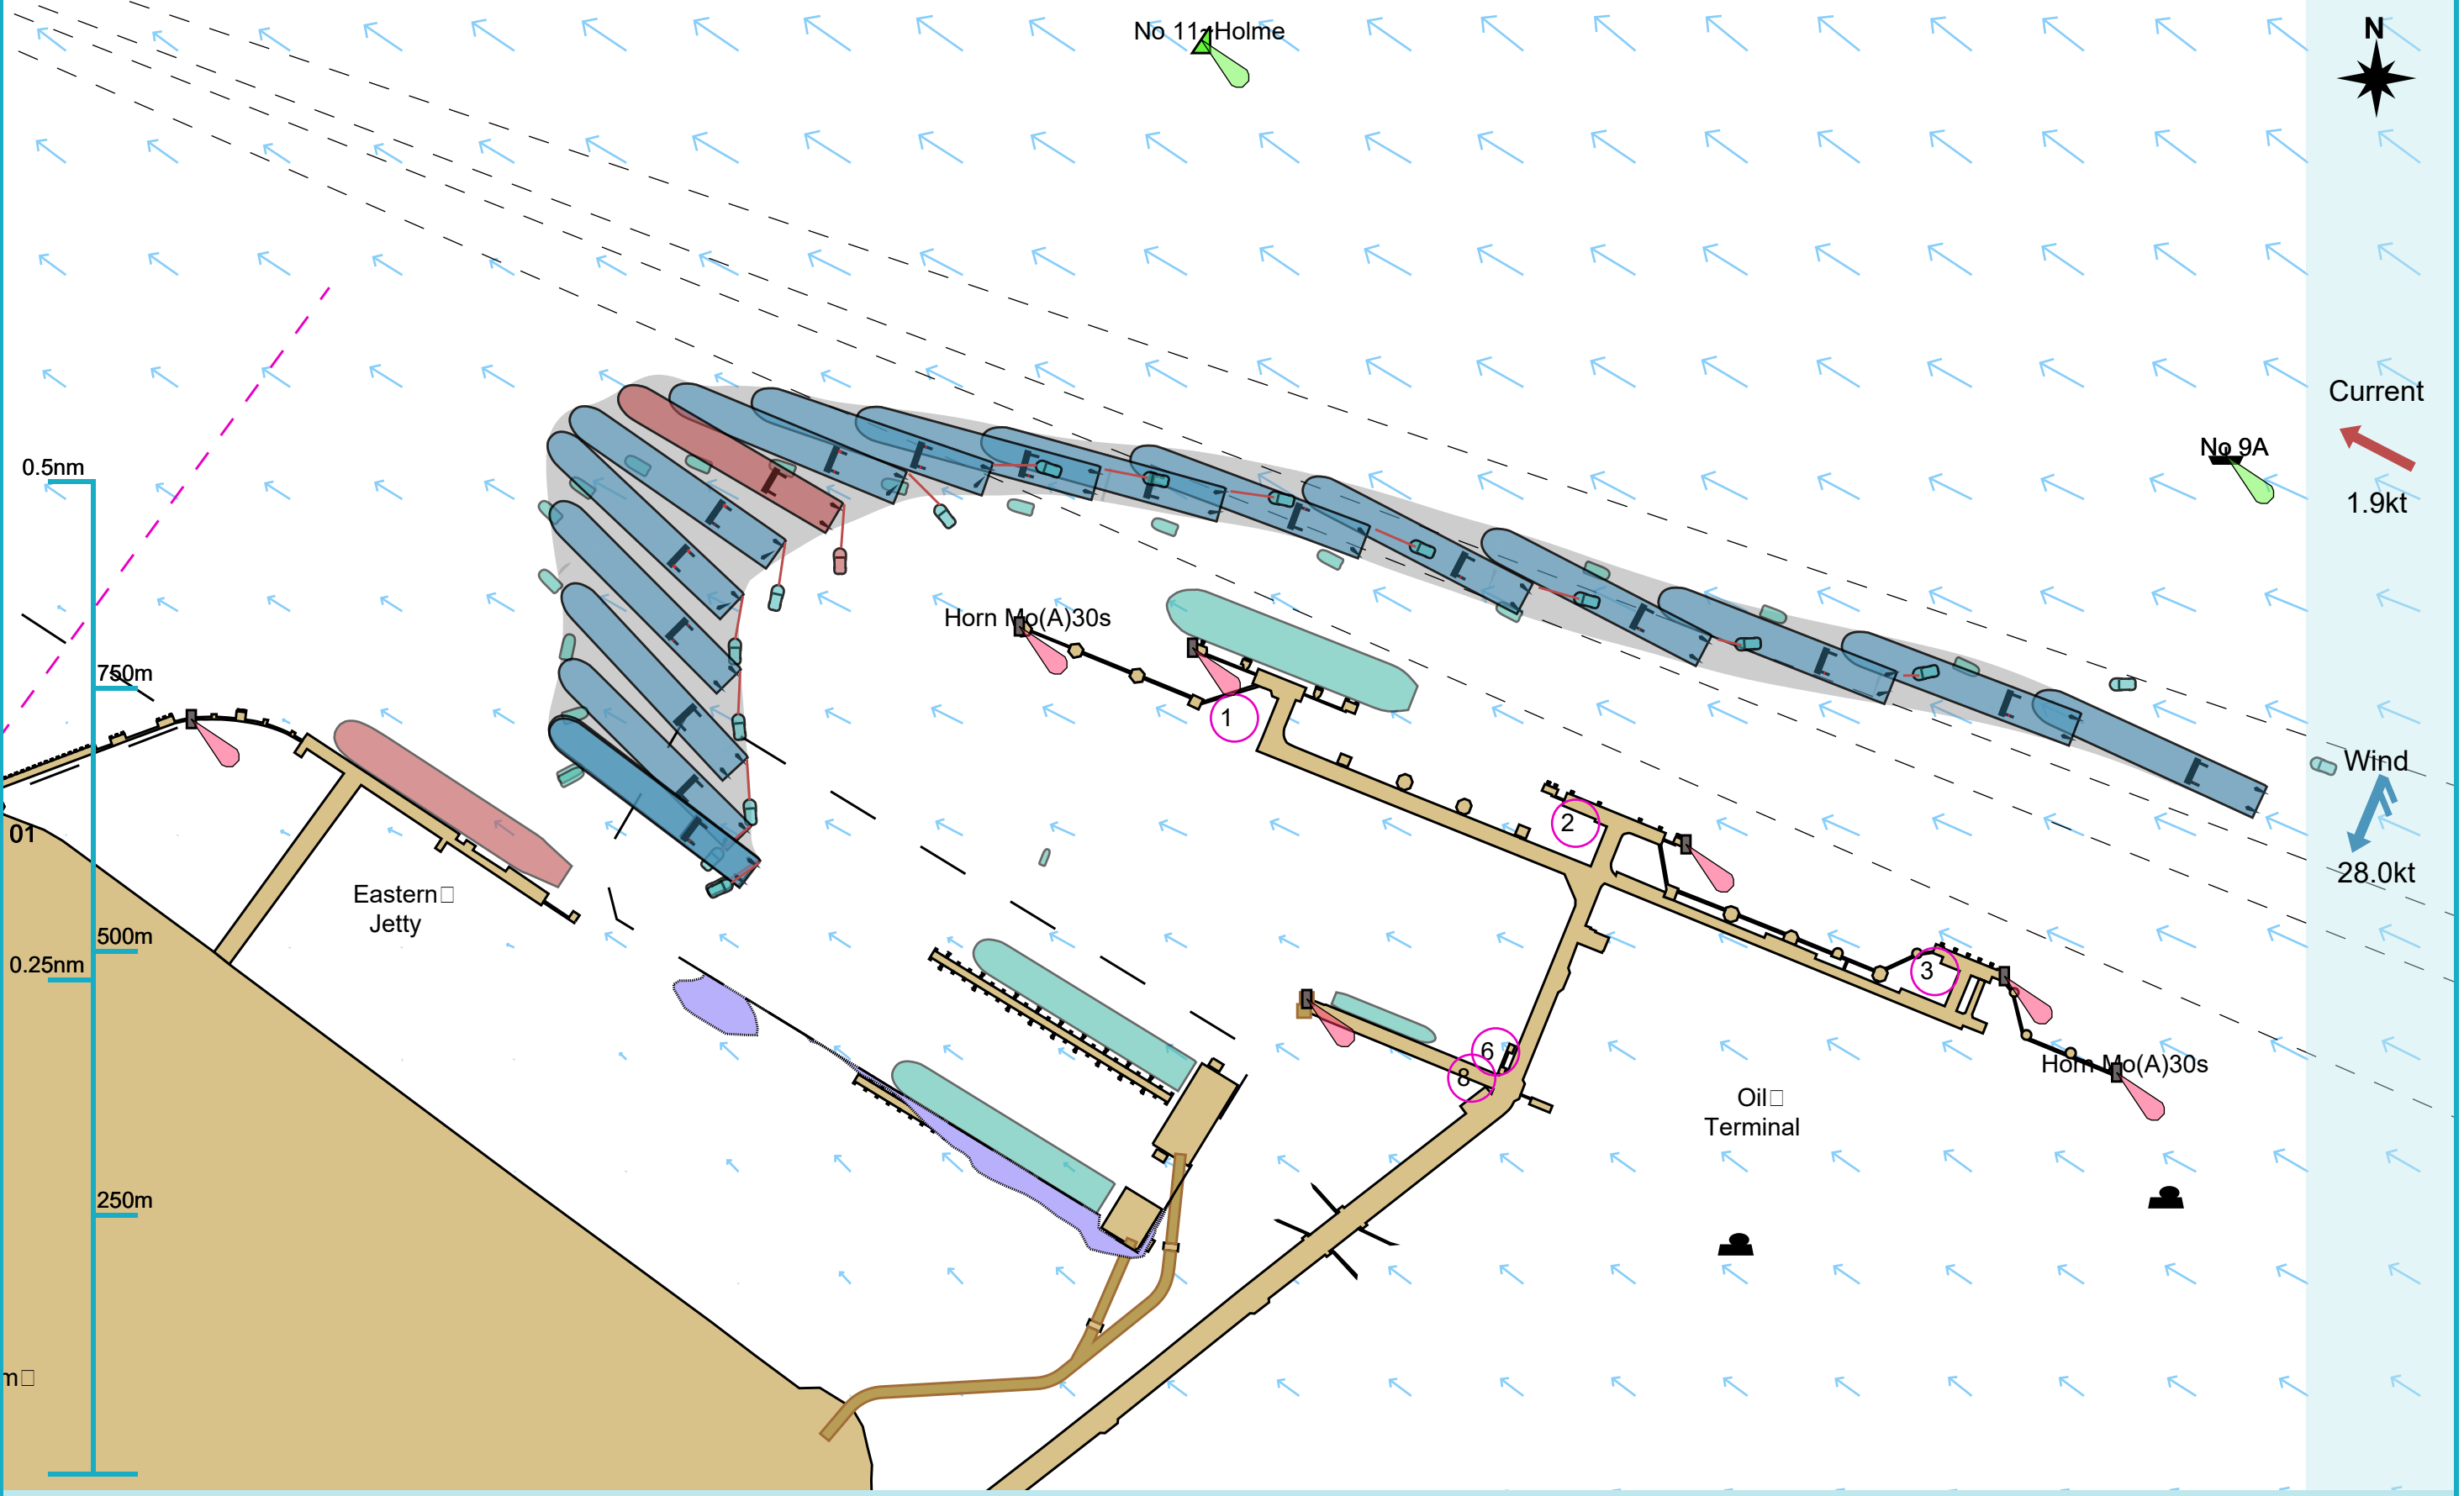

### Manoeuvre track plot

Ships plotted every 1 mins, highlight every 10 mins

Manoeuvre track plot

Ships plotted every 1 mins, highlight every 10 mins