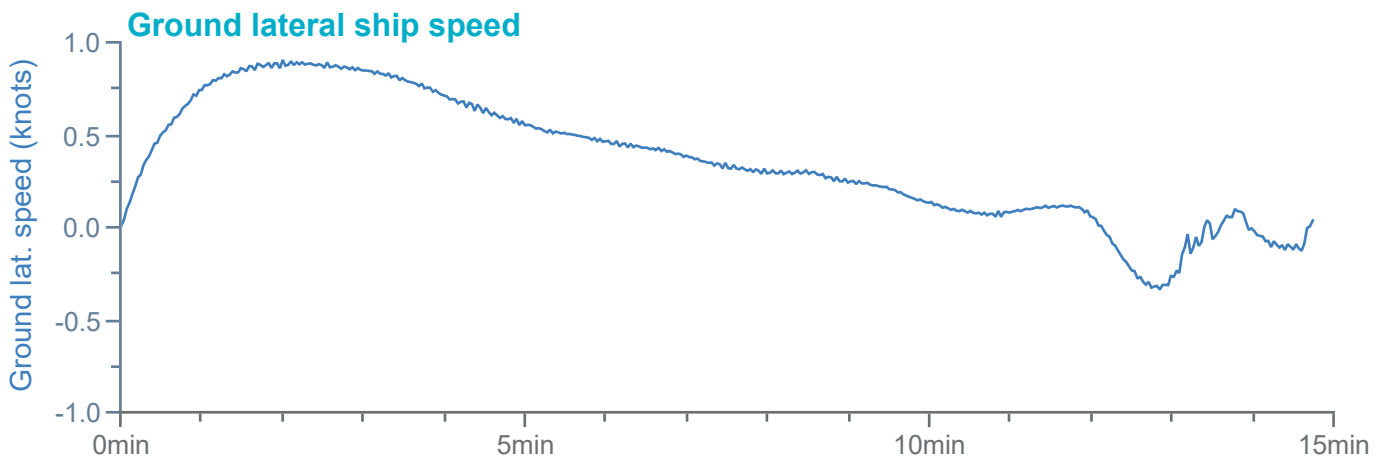

### Manoeuvre track plot

Ships plotted every 1 mins, highlight every 10 mins

### Manoeuvre track plot

Ships plotted every 1 mins, highlight every 10 mins

Manoeuvre track plot

Ships plotted every 1 mins, highlight every 10 mins

**HR Wallingford**  
*Working with water*

DMR 719286

FS 516431