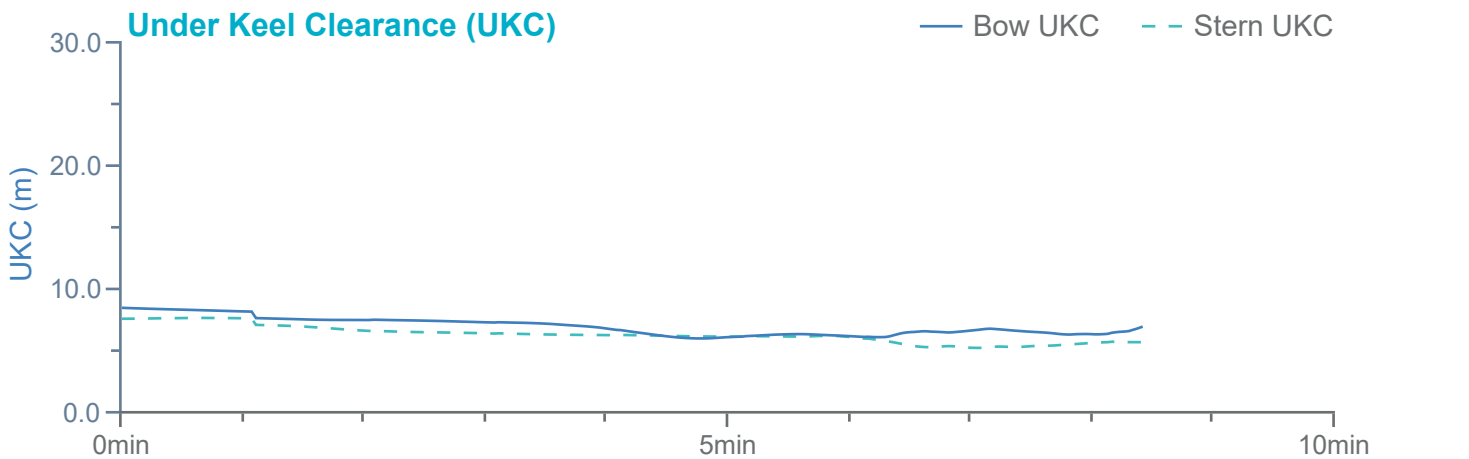

### Manoeuvre track plot

Ships plotted every 1 mins, highlight every 10 mins

Manoeuvre track plot

### Manoeuvre track plot

### Manoeuvre track plot

Ships plotted every 1 mins, highlight every 10 mins