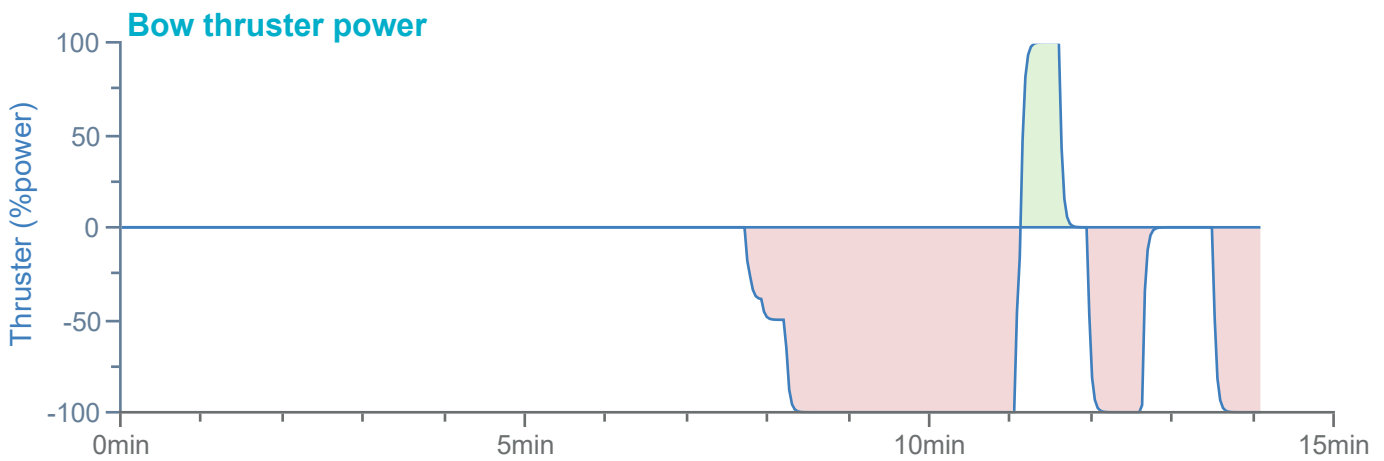

### Manoeuvre track plot

Ships plotted every 1 mins, highlight every 10 mins