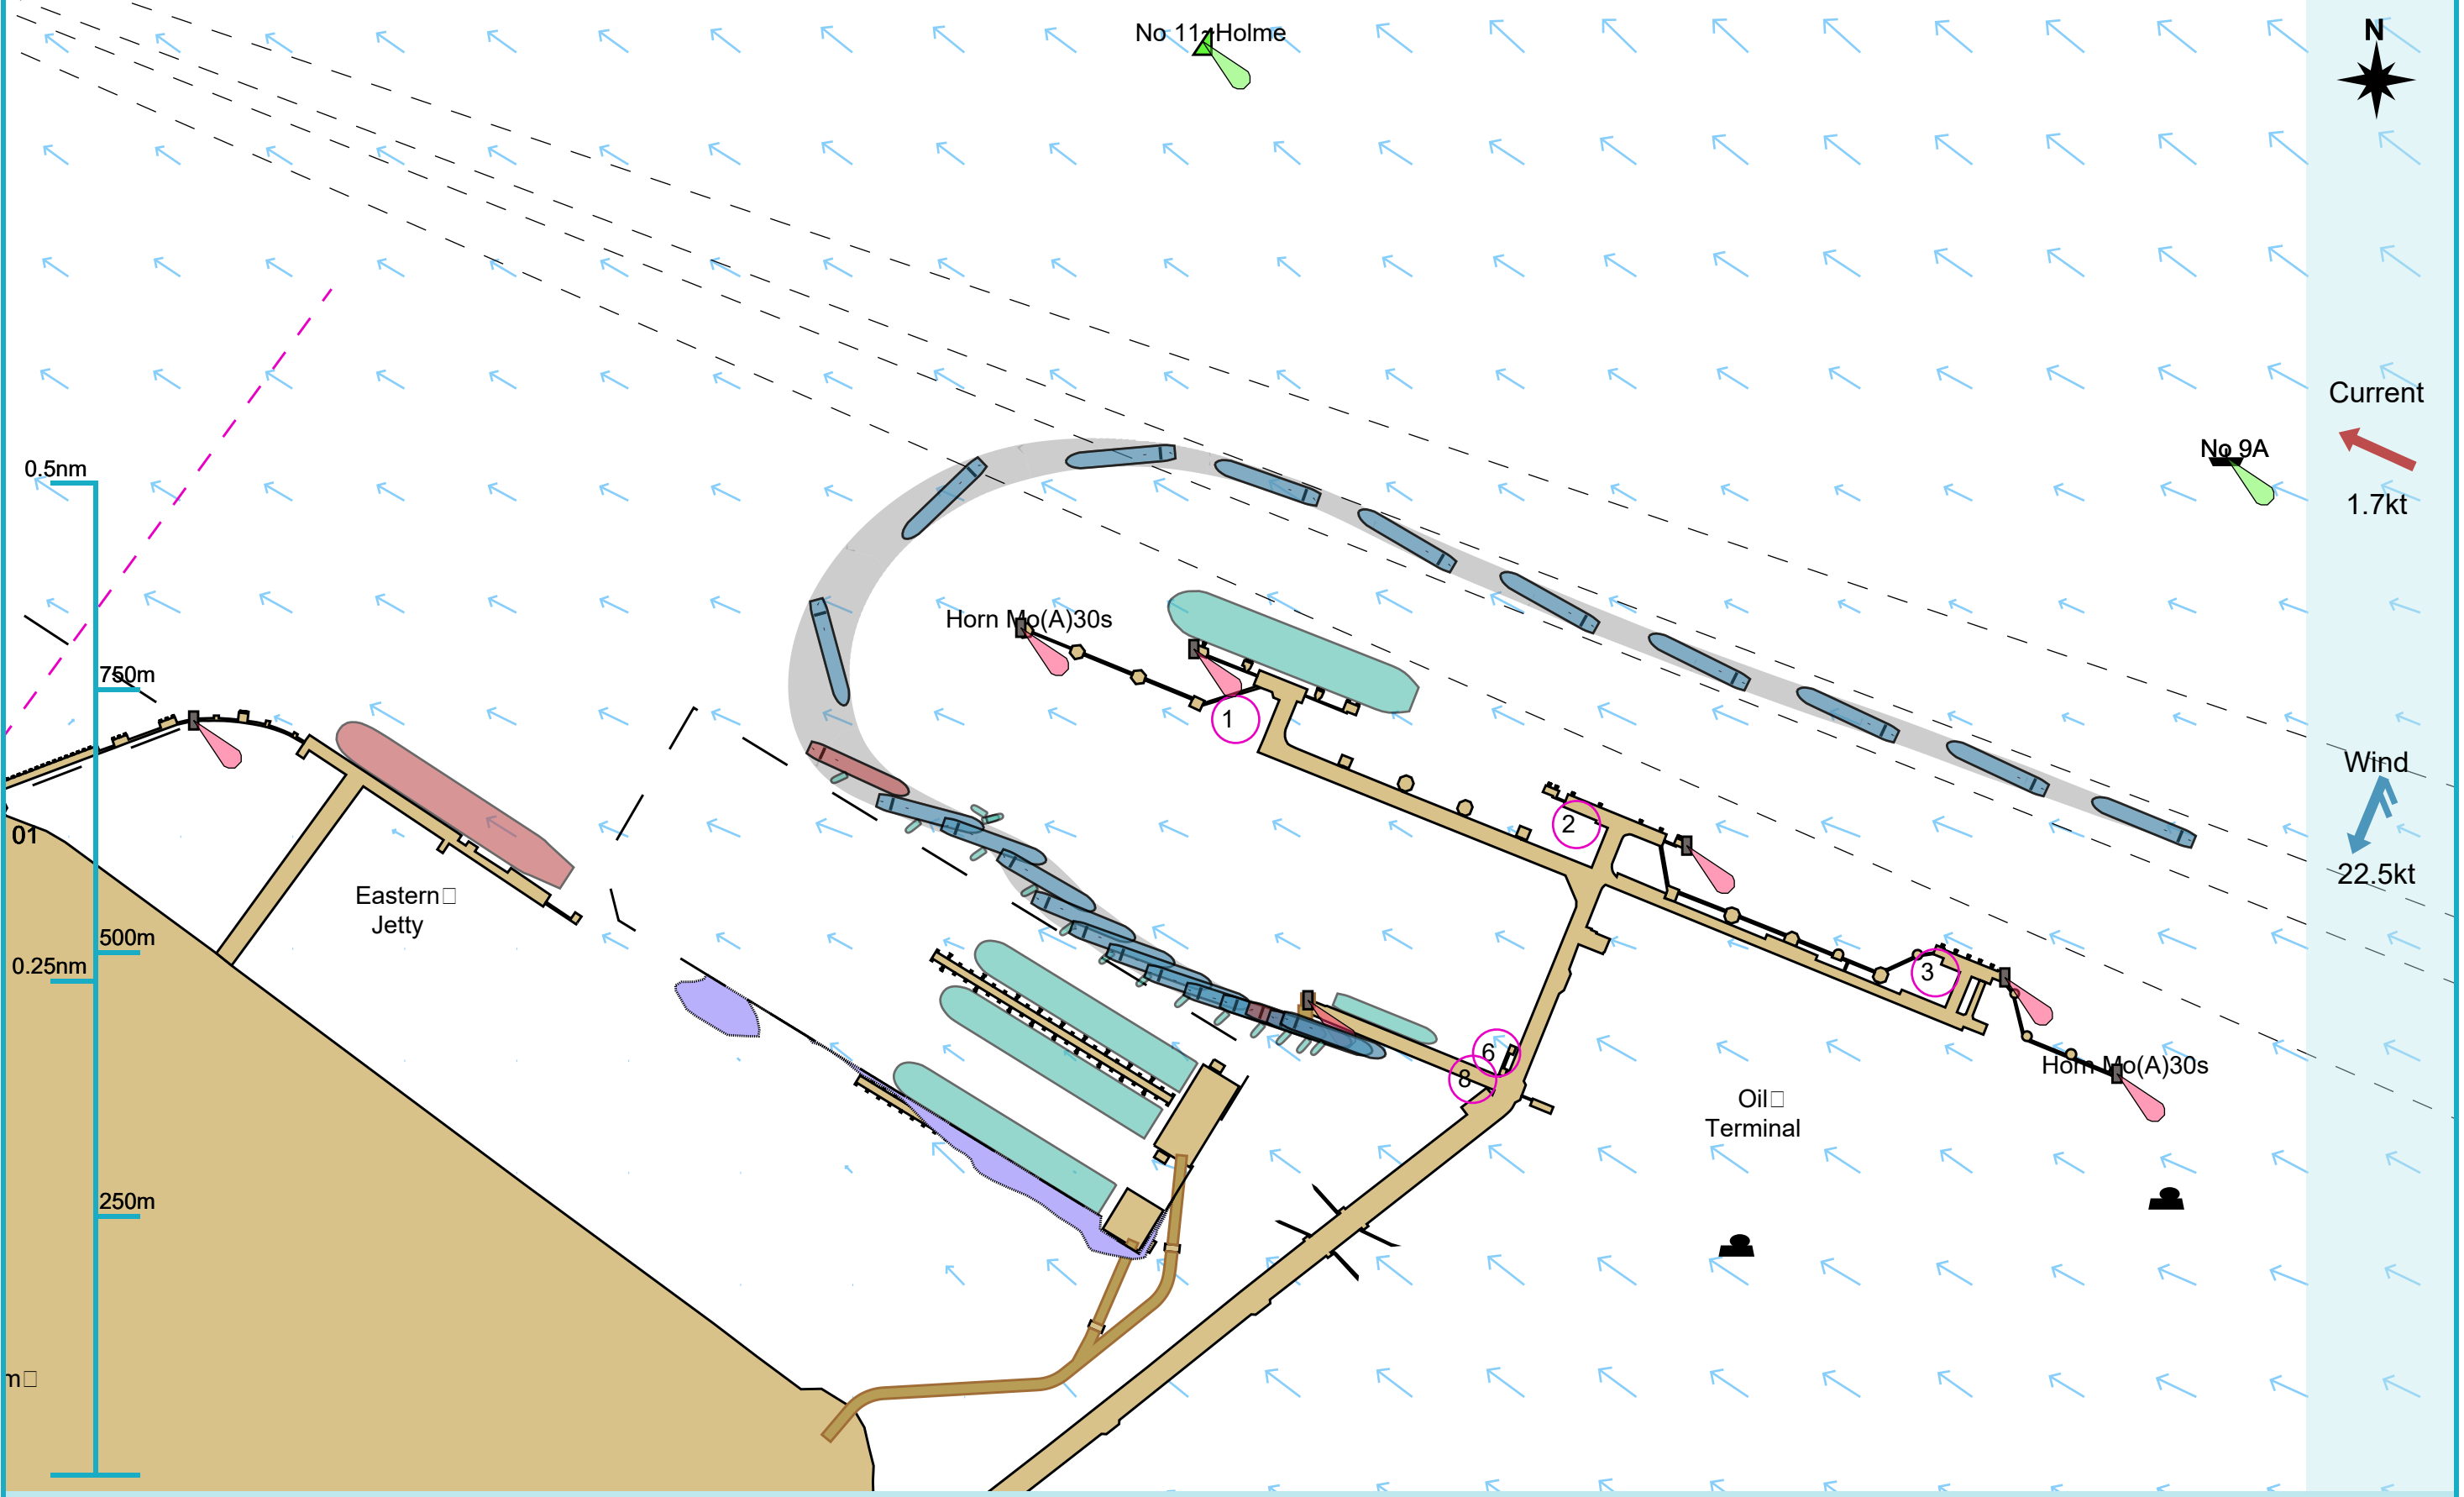

### Manoeuvre track plot

Ships plotted every 1 mins, highlight every 10 mins

Manoeuvre track plot

### Manoeuvre track plot

Ships plotted every 1 mins, highlight every 10 mins

### Manoeuvre track plot

Ships plotted every 1 mins, highlight every 10 mins

Manoeuvre track plot

Ships plotted every 1 mins, highlight every 10 mins