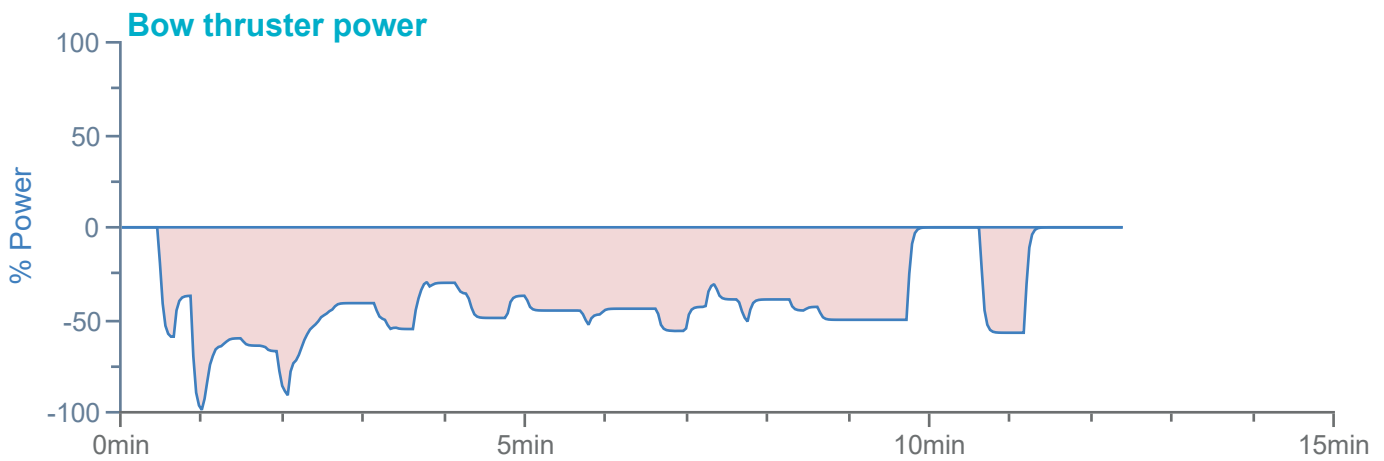

### Manoeuvre track plot

Ships plotted every 1 mins, highlight every 10 mins