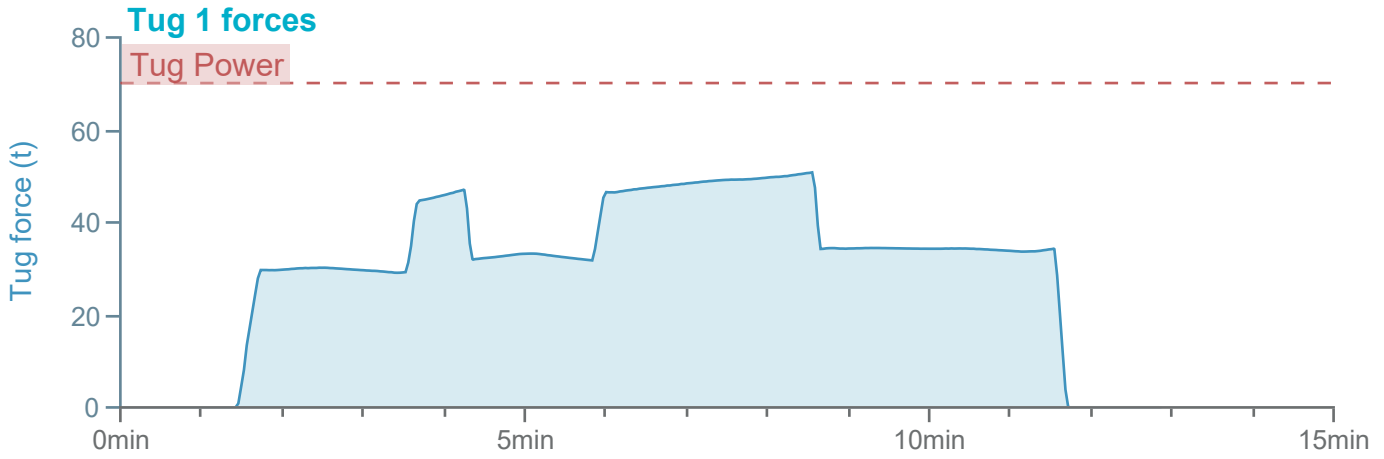

### Manoeuvre track plot

Ships plotted every 1 mins, highlight every 10 mins