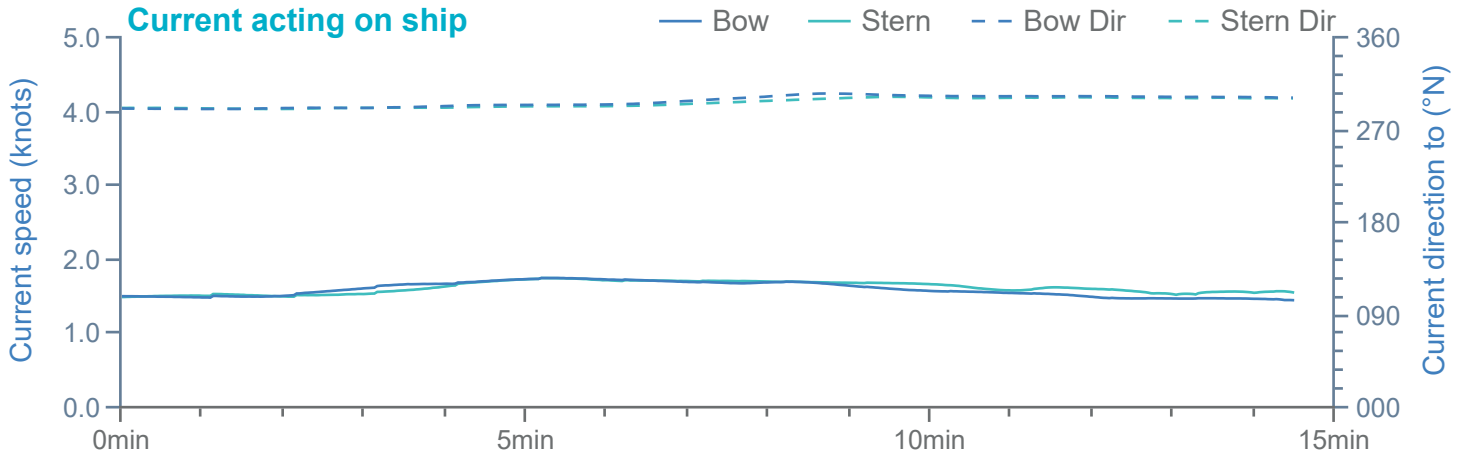

### Manoeuvre track plot

Ships plotted every 1 mins, highlight every 10 mins

### Manoeuvre track plot