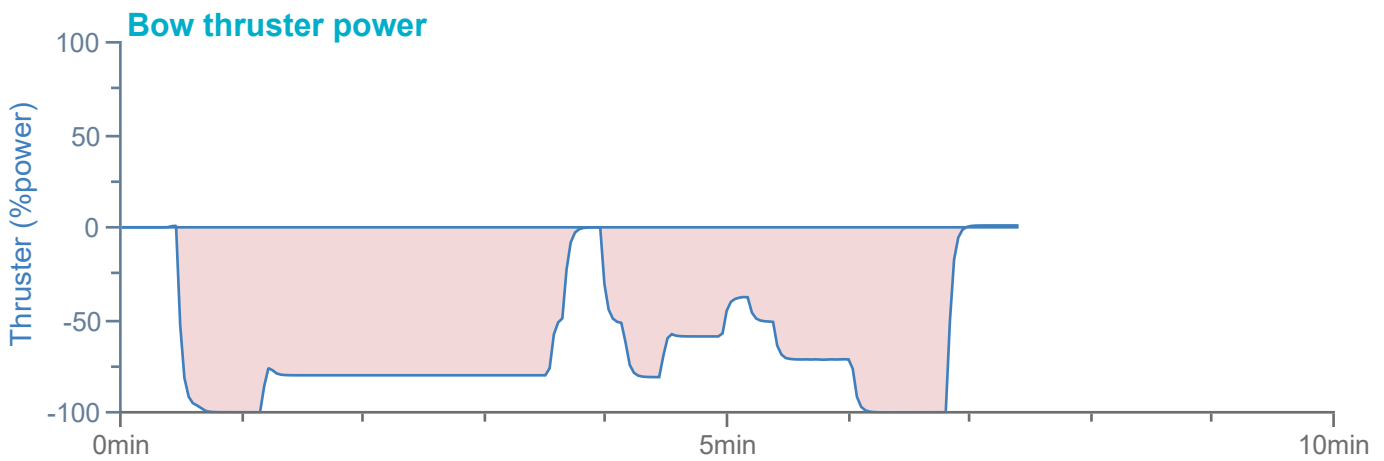

### Manoeuvre track plot

Ships plotted every 1 mins, highlight every 10 mins

Manoeuvre track plot

Ships plotted every 1 mins, highlight every 10 mins