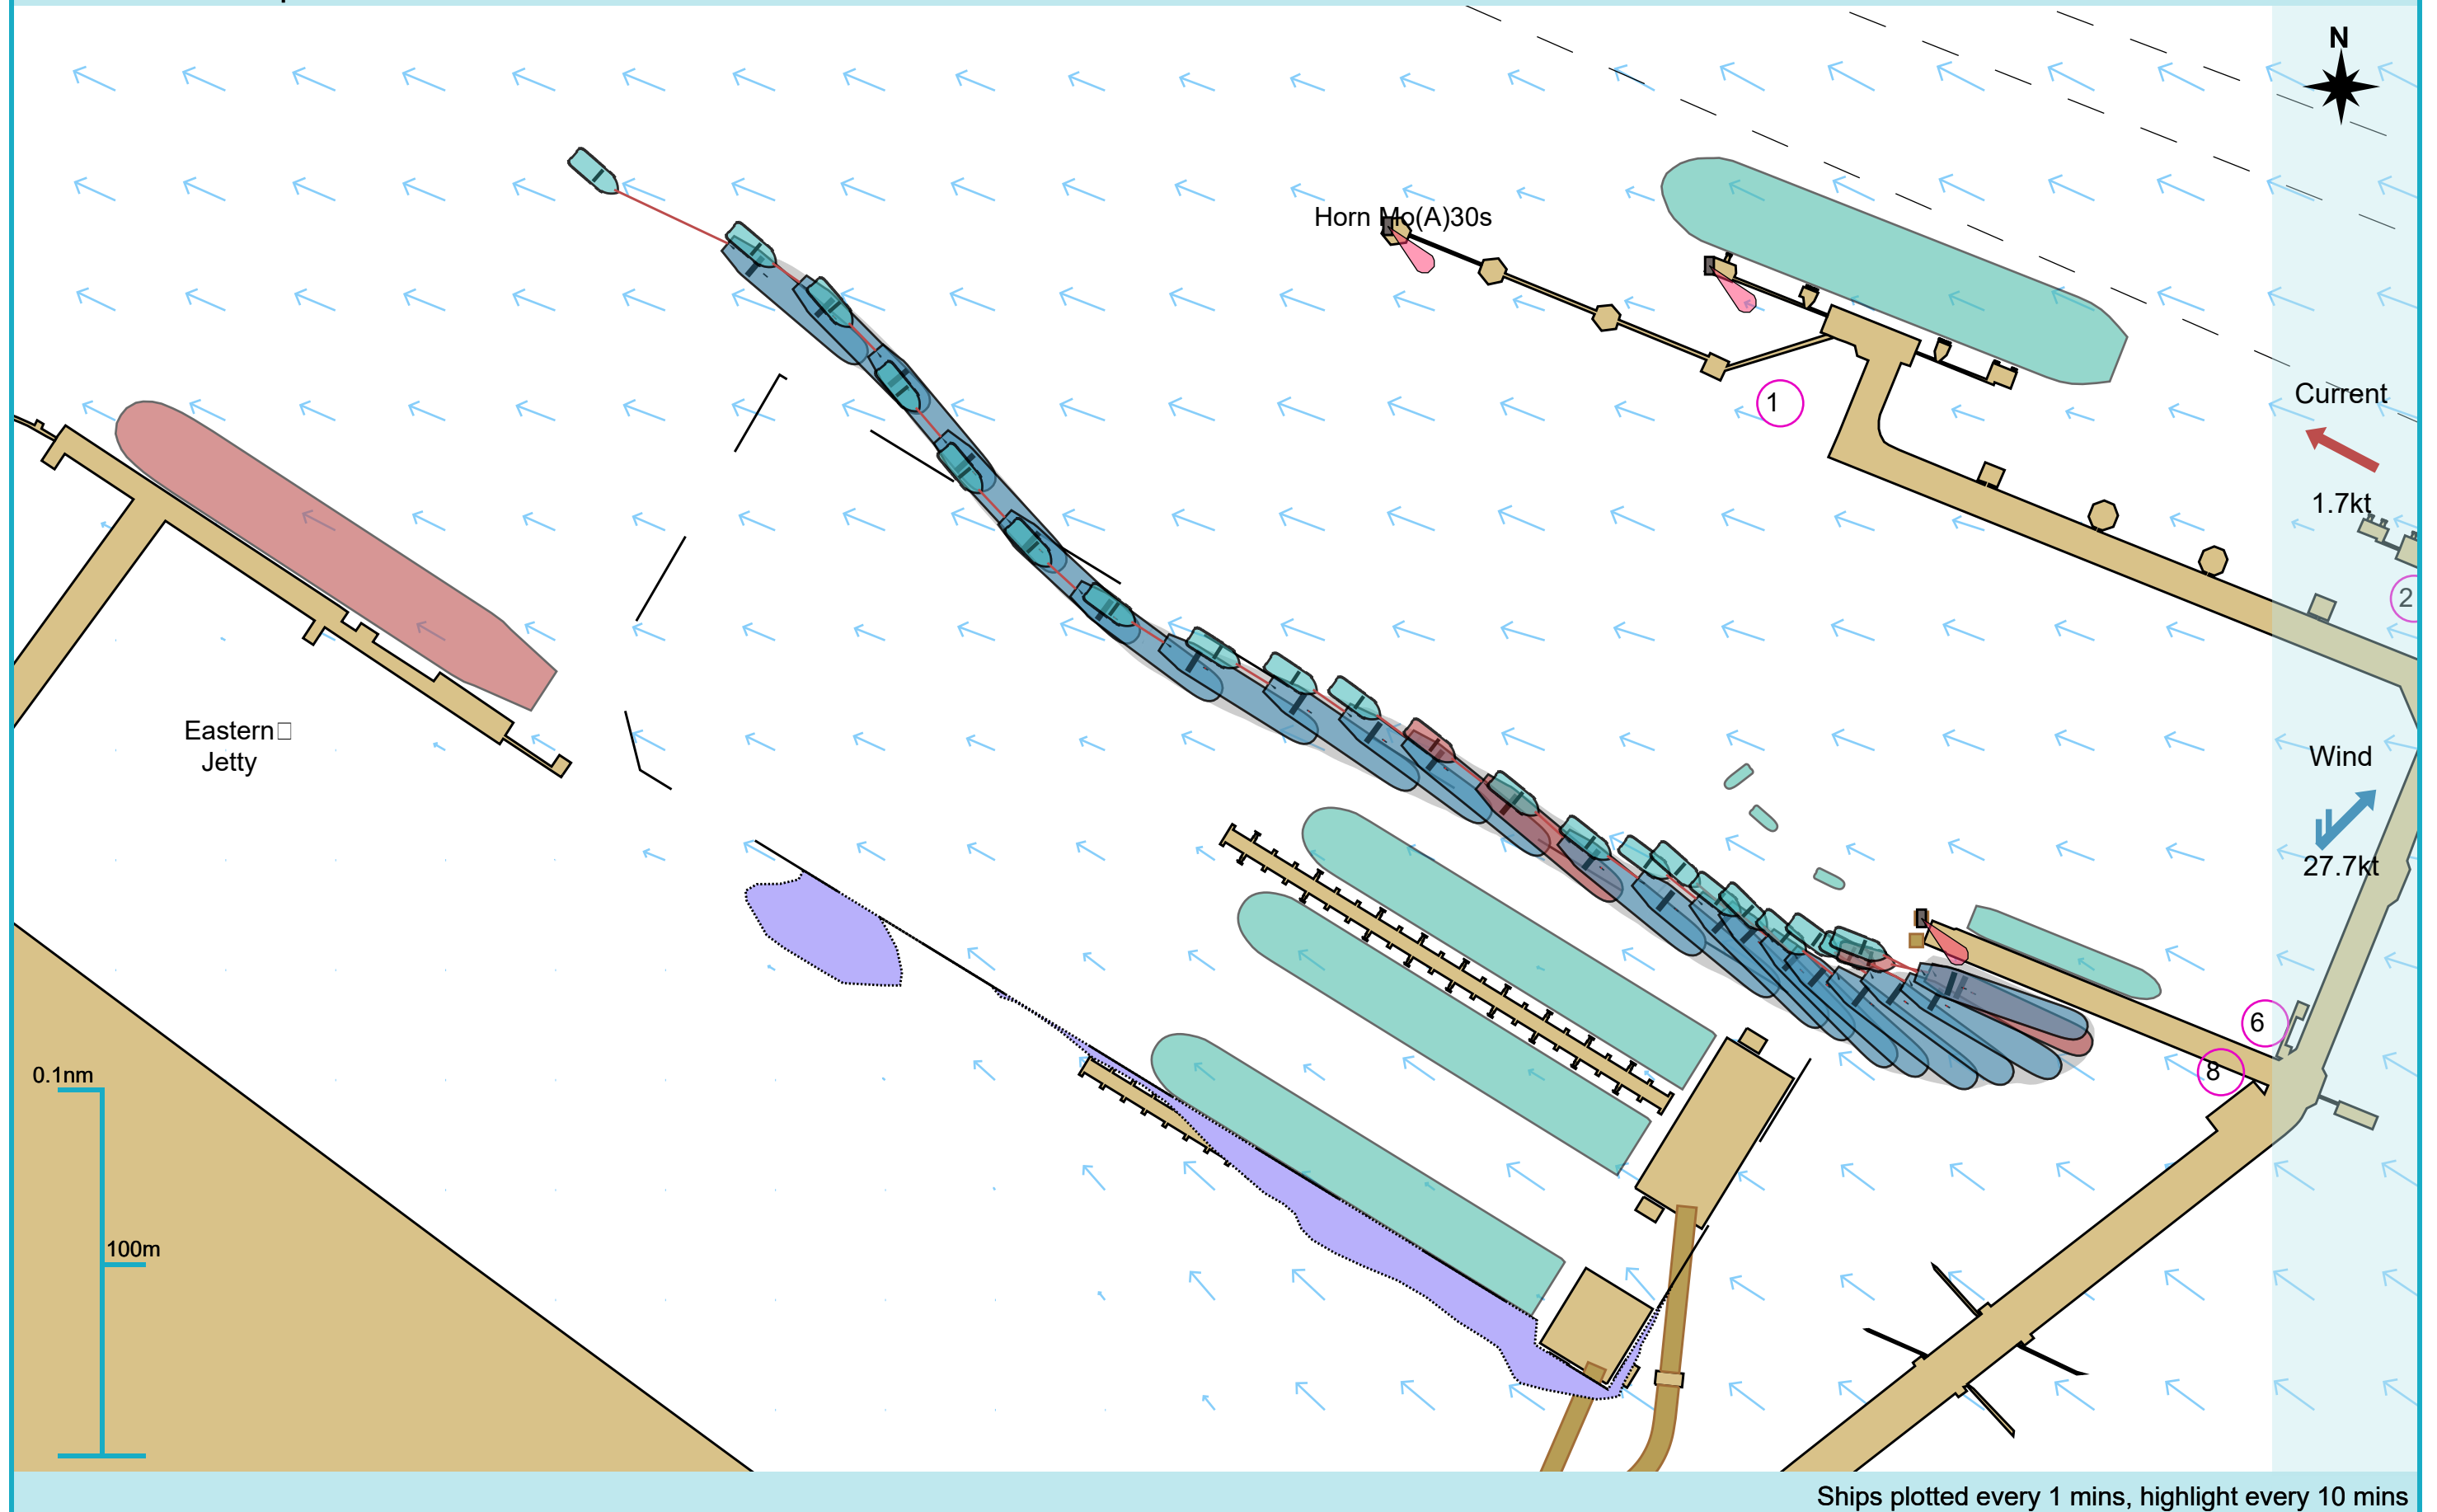

### Manoeuvre track plot

### Manoeuvre track plot

Ships plotted every 1 mins, highlight every 10 mins