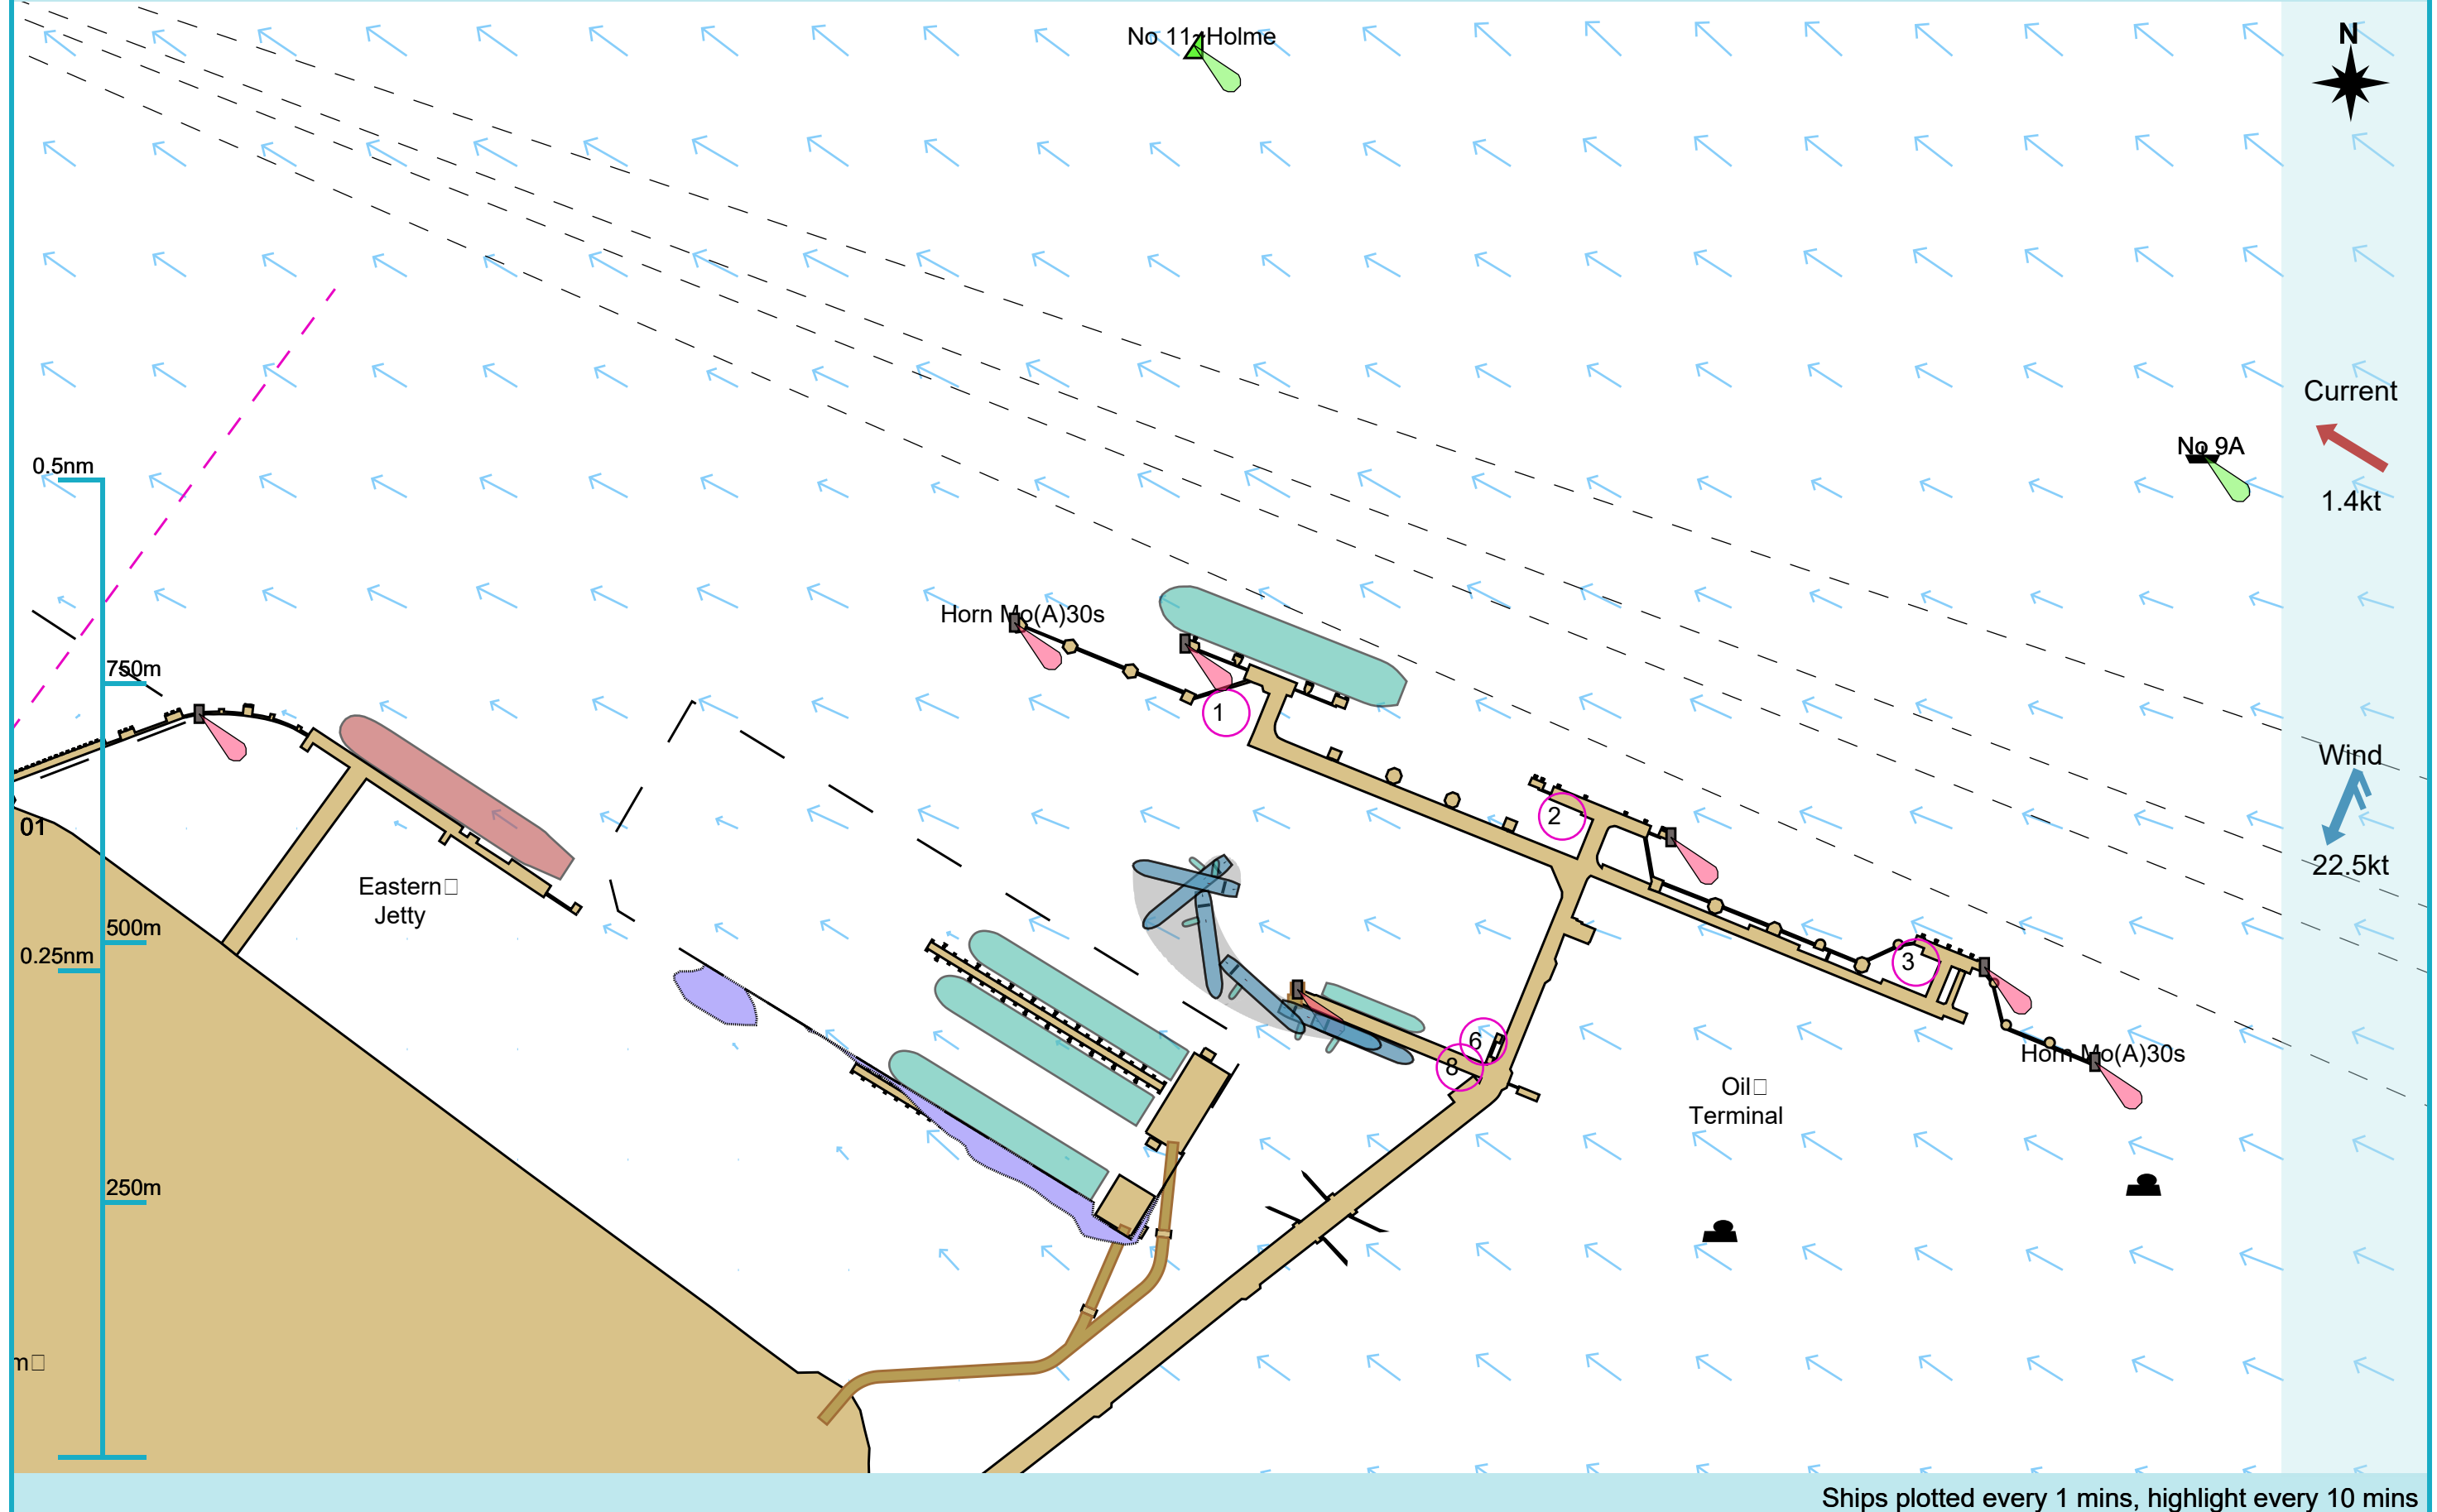

### Manoeuvre track plot

Ships plotted every 1 mins, highlight every 10 mins

### Manoeuvre track plot

Ships plotted every 1 mins, highlight every 10 mins

Manoeuvre track plot

Ships plotted every 1 mins, highlight every 10 mins