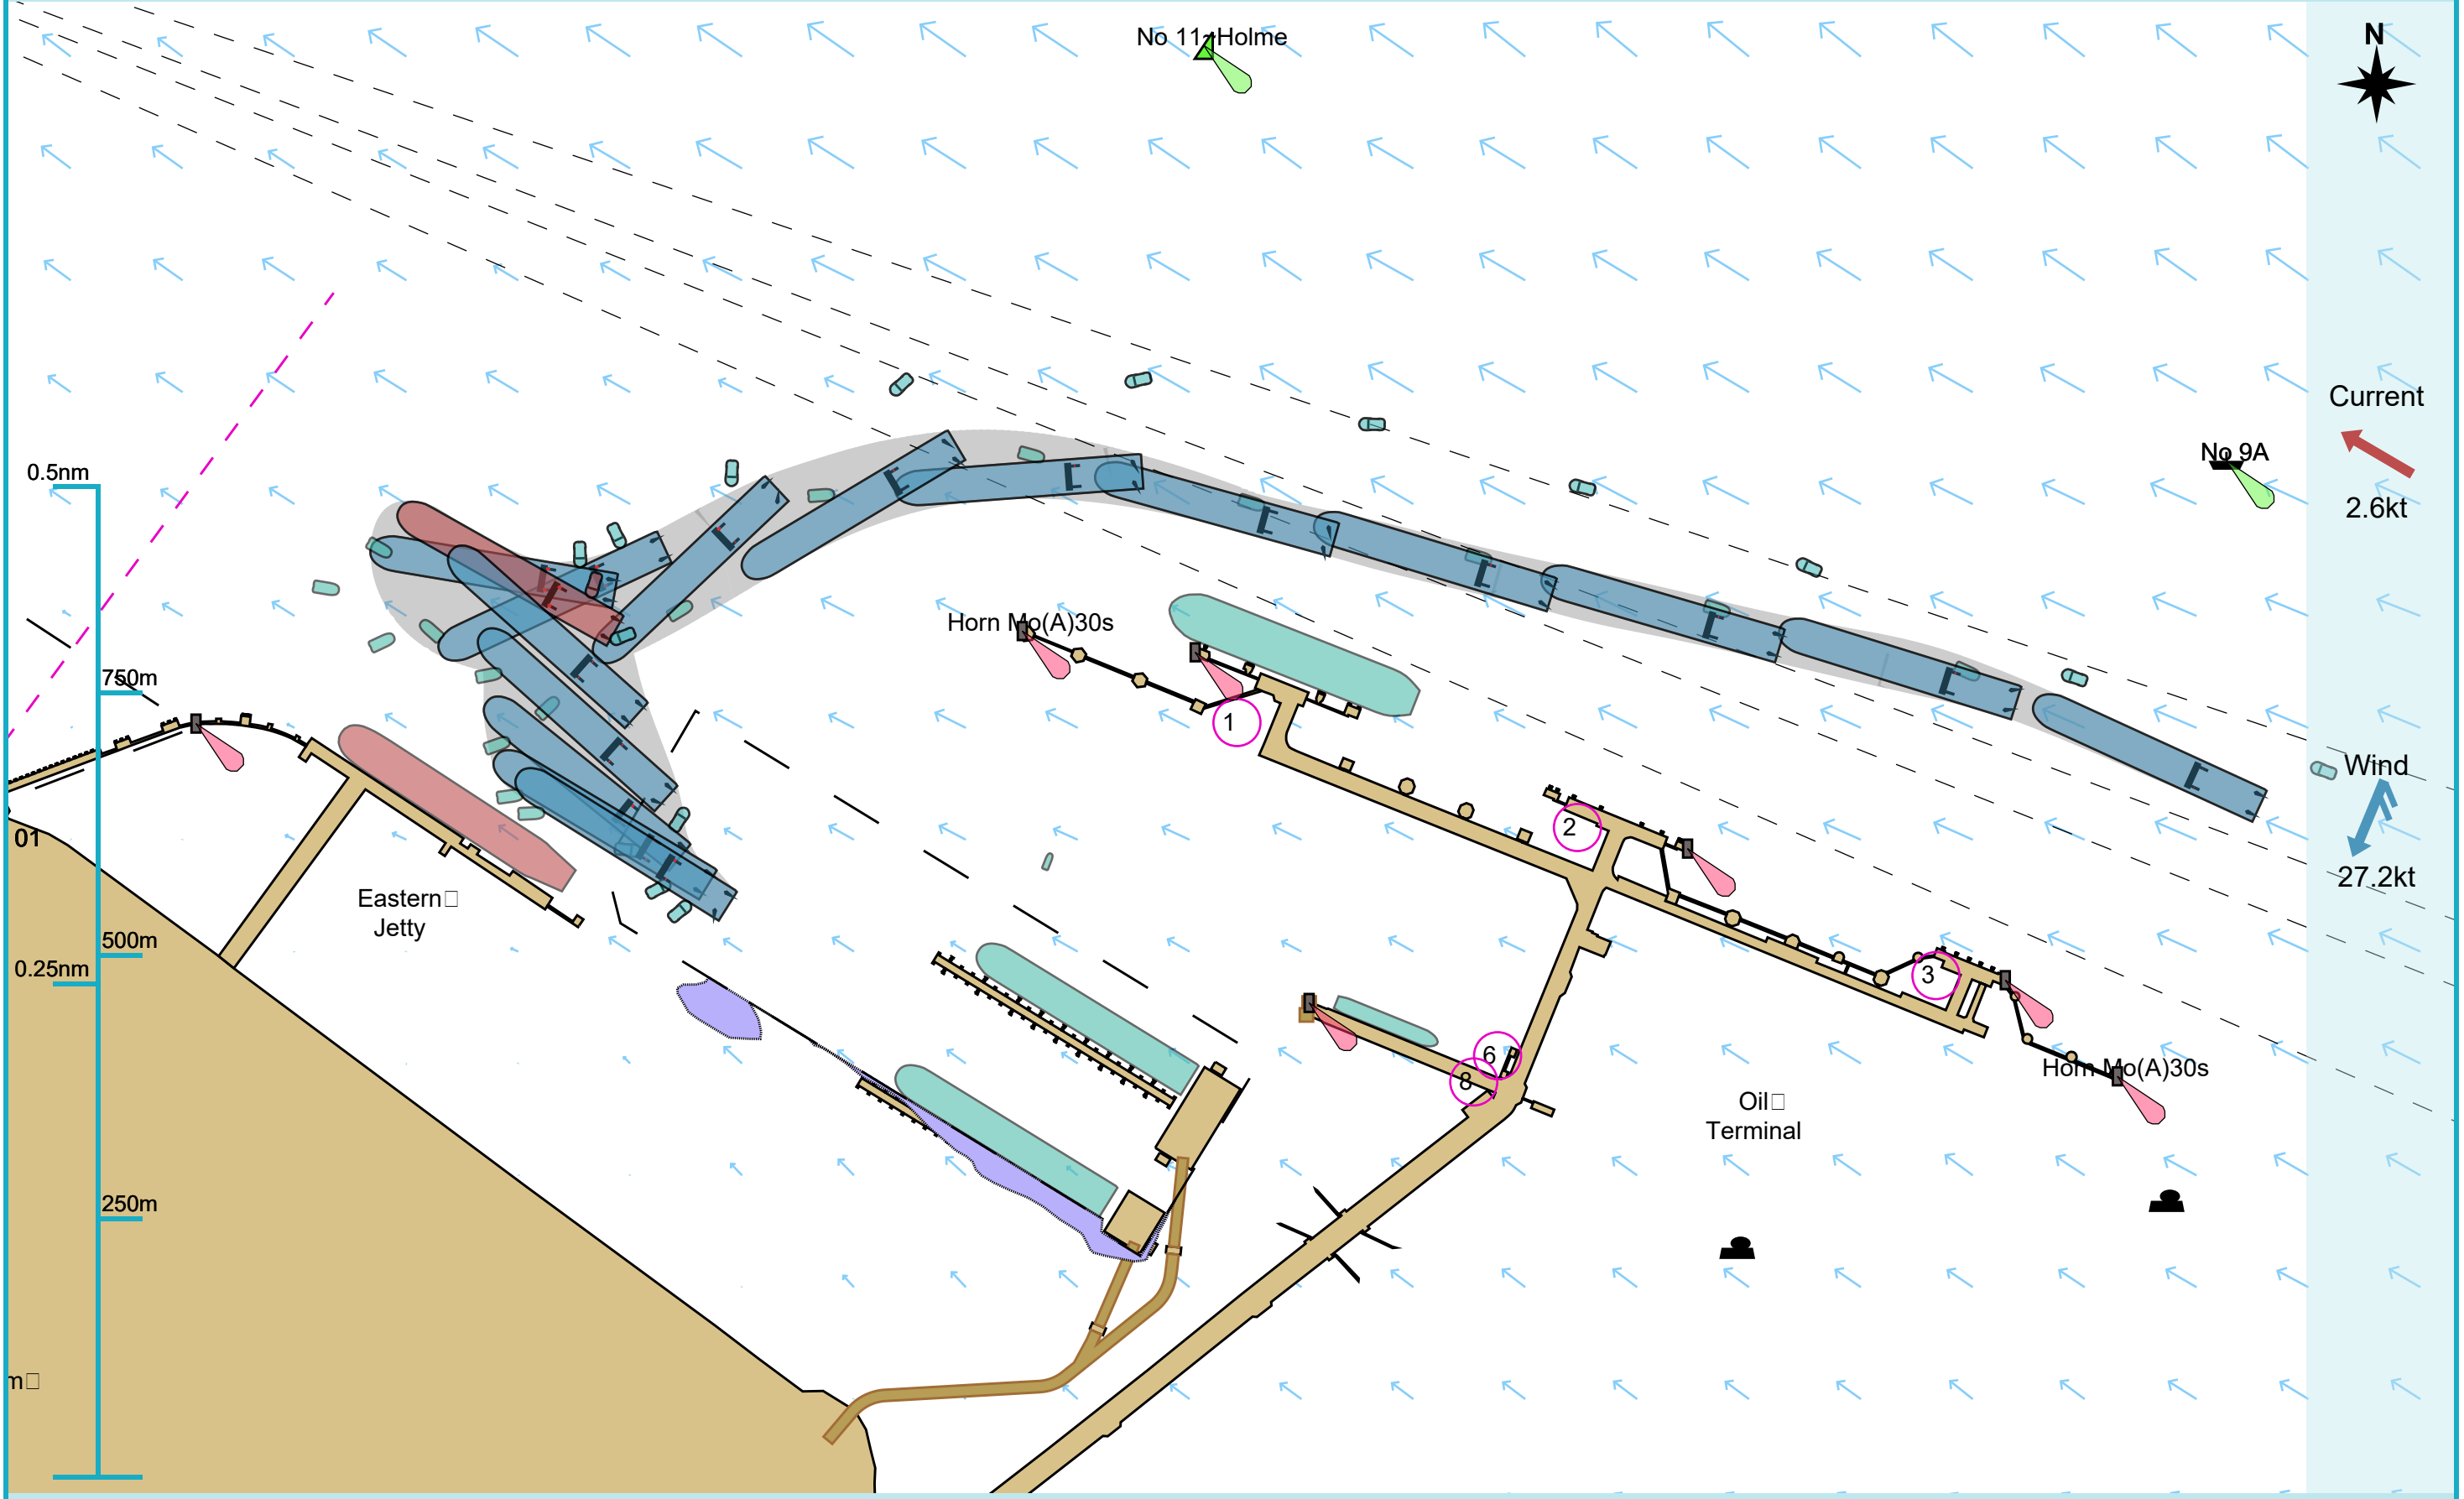

### Manoeuvre track plot

Ships plotted every 1 mins, highlight every 10 mins

### Manoeuvre track plot

Ships plotted every 1 mins, highlight every 10 mins

Manoeuvre track plot

Ships plotted every 1 mins, highlight every 10 mins