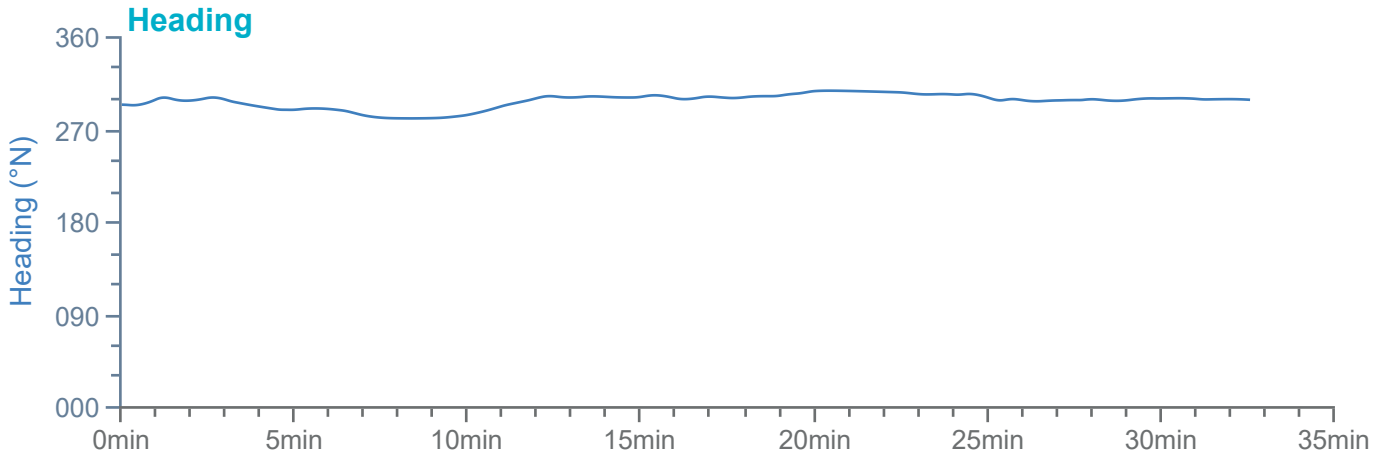

### Manoeuvre track plot

Ships plotted every 1 mins, highlight every 10 mins

### Manoeuvre track plot

Ships plotted every 1 mins, highlight every 10 mins

Manoeuvre track plot

Ships plotted every 1 mins, highlight every 10 mins