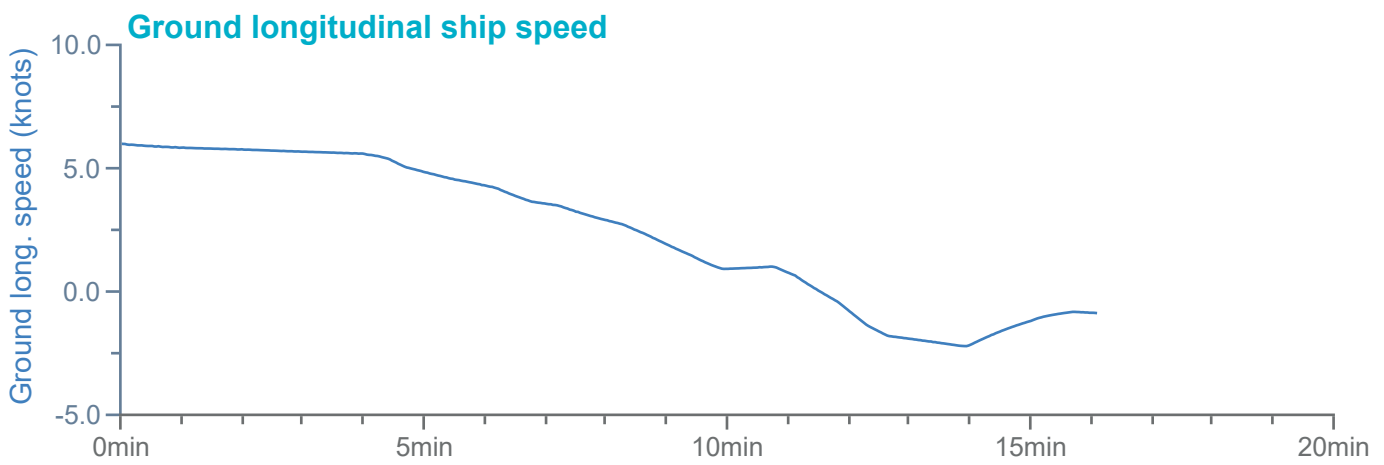

### Manoeuvre track plot

Ships plotted every 1 mins, highlight every 10 mins

Manoeuvre track plot

Ships plotted every 1 mins, highlight every 10 mins