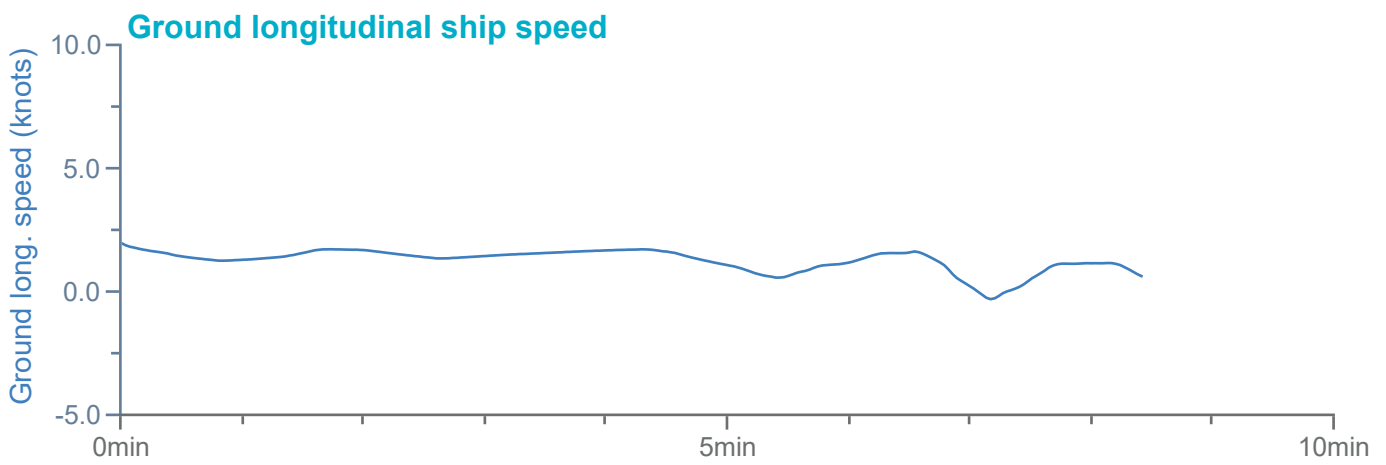

### Manoeuvre track plot

Ships plotted every 1 mins, highlight every 10 mins