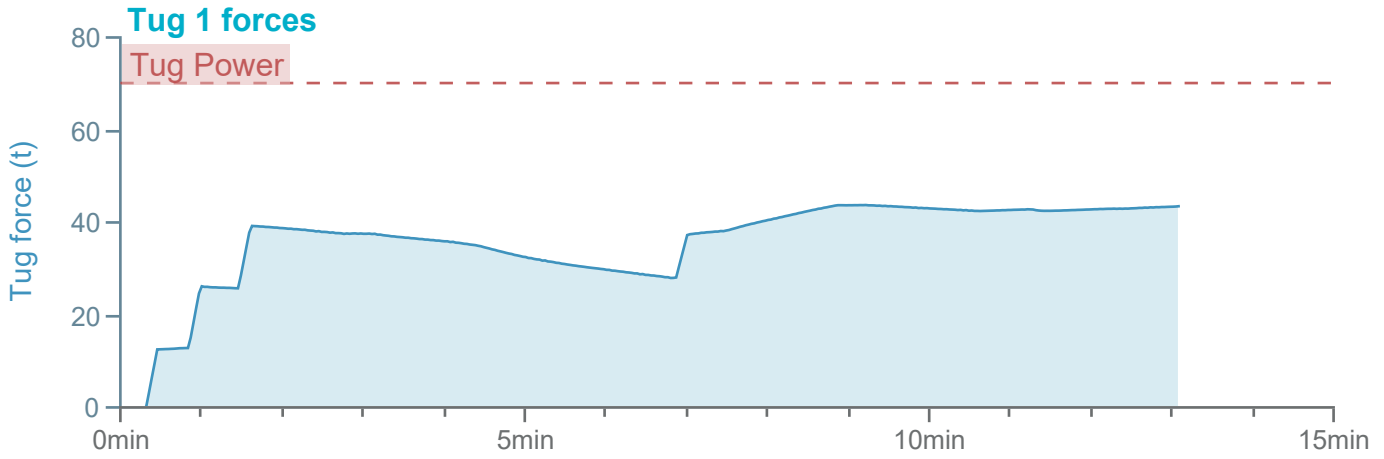

### Manoeuvre track plot

Ships plotted every 1 mins, highlight every 10 mins

Manoeuvre track plot