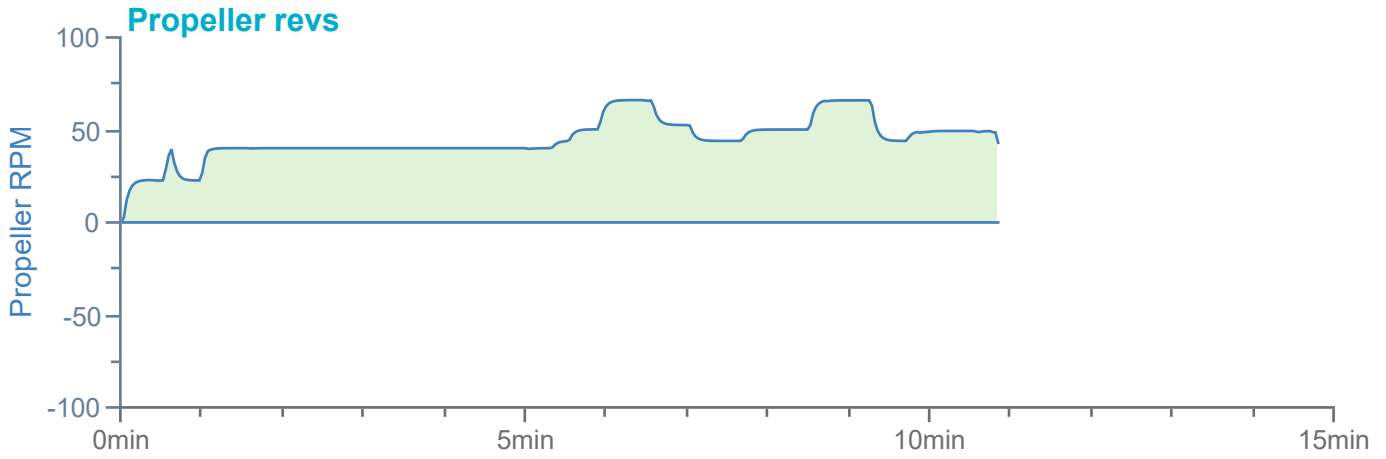

### Manoeuvre track plot

Ships plotted every 1 mins, highlight every 10 mins

Manoeuvre track plot

Ships plotted every 1 mins, highlight every 10 mins

### Manoeuvre track plot

Ships plotted every 1 mins, highlight every 10 mins