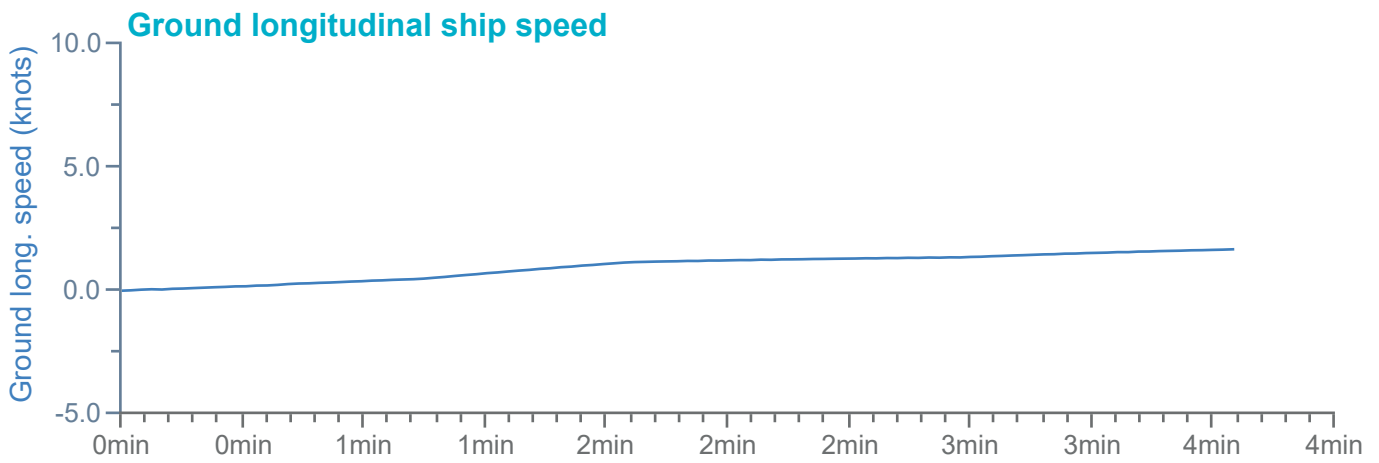

### Manoeuvre track plot

Ships plotted every 1 mins, highlight every 10 mins

Manoeuvre track plot

### Manoeuvre track plot

Ships plotted every 1 mins, highlight every 10 mins

Manoeuvre track plot

Ships plotted every 1 mins, highlight every 10 mins