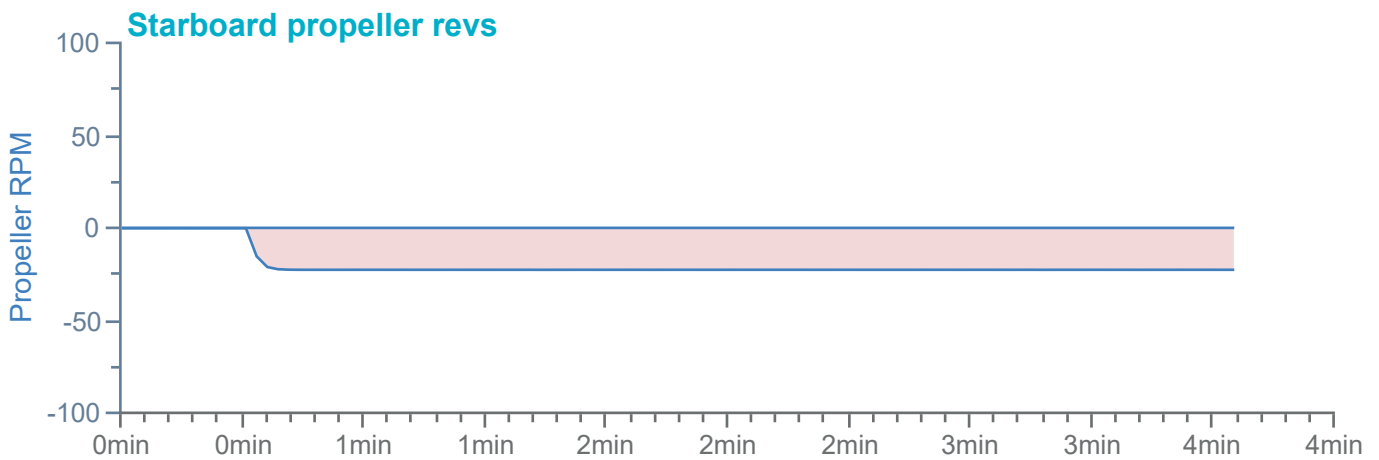

### Manoeuvre track plot

### Manoeuvre track plot

Ships plotted every 1 mins, highlight every 10 mins

Manoeuvre track plot

### Manoeuvre track plot

Ships plotted every 1 mins, highlight every 10 mins

Manoeuvre track plot

Ships plotted every 1 mins, highlight every 10 mins