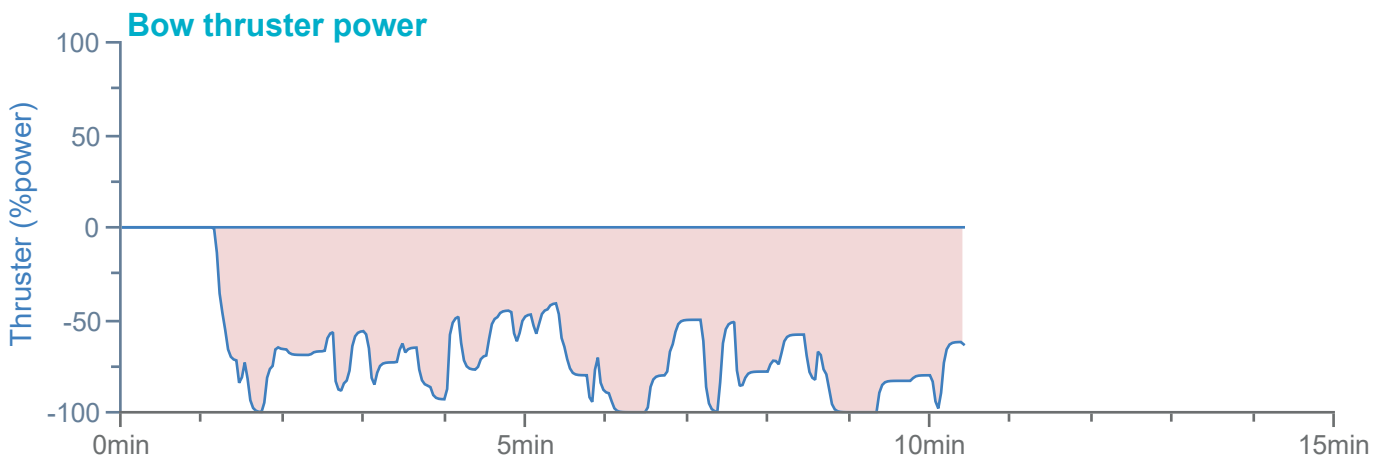

### Manoeuvre track plot

Ships plotted every 1 mins, highlight every 10 mins

Manoeuvre track plot

Ships plotted every 1 mins, highlight every 10 mins