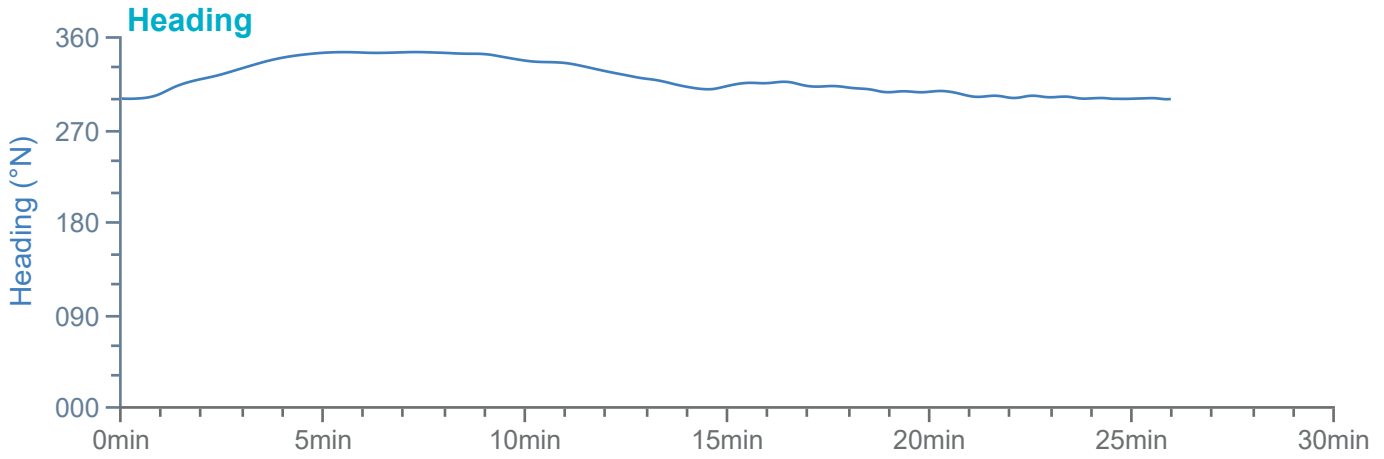

### Manoeuvre track plot

Ships plotted every 1 mins, highlight every 10 mins

### Manoeuvre track plot

Ships plotted every 1 mins, highlight every 10 mins

Manoeuvre track plot