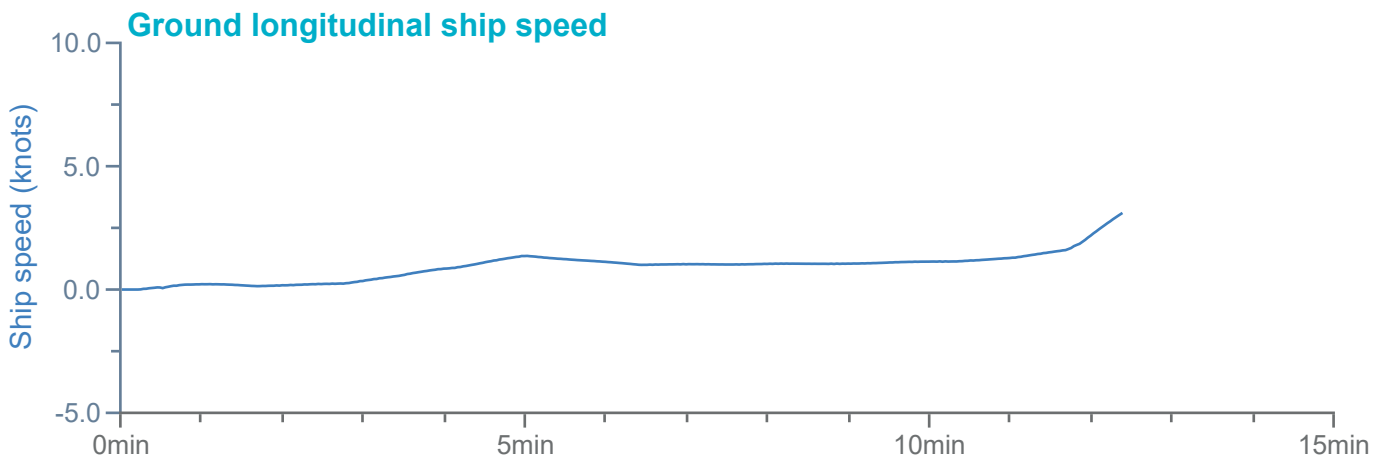

### Manoeuvre track plot

Ships plotted every 1 mins, highlight every 10 mins

### Manoeuvre track plot

Ships plotted every 1 mins, highlight every 10 mins

Manoeuvre track plot

Ships plotted every 1 mins, highlight every 10 mins