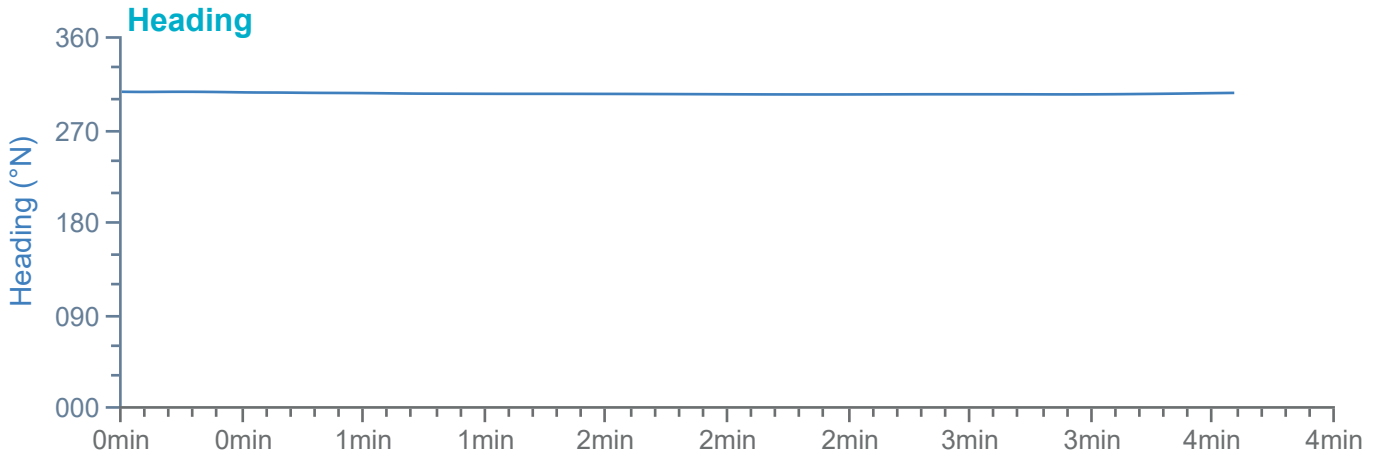

### Manoeuvre track plot

Ships plotted every 1 mins, highlight every 10 mins

Manoeuvre track plot

### Manoeuvre track plot

Ships plotted every 1 mins, highlight every 10 mins

Manoeuvre track plot

Ships plotted every 1 mins, highlight every 10 mins