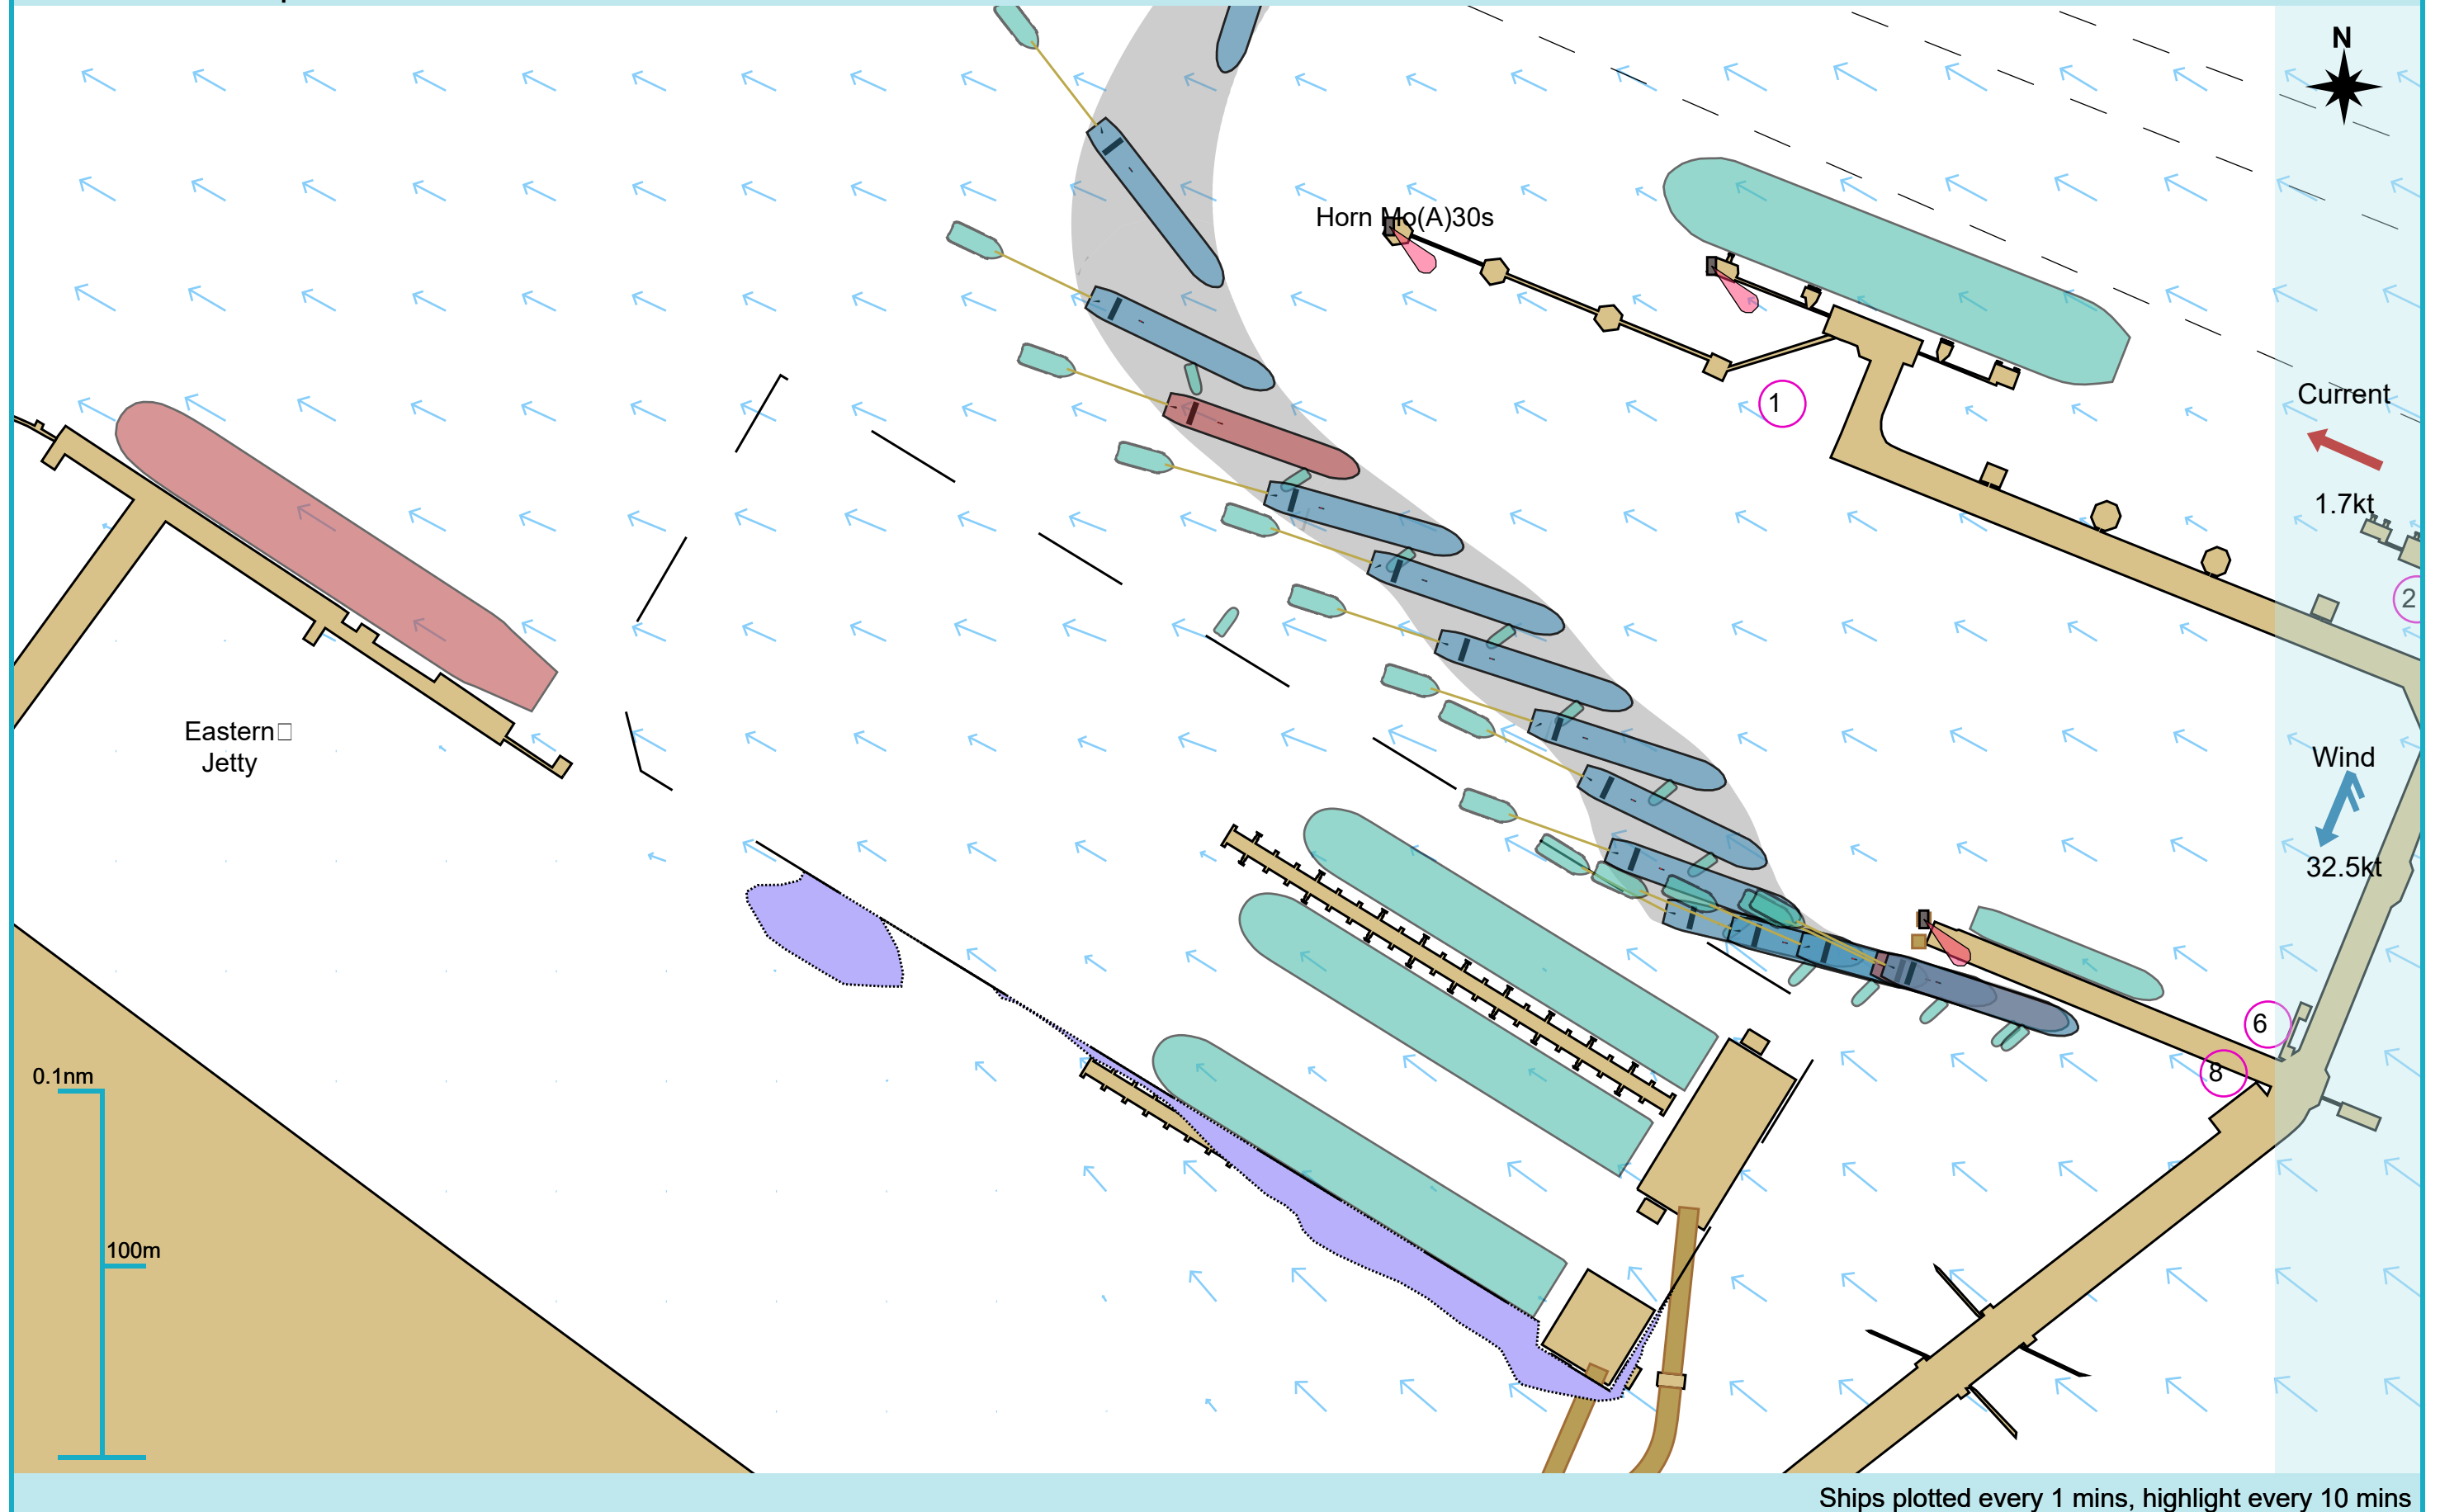

### Manoeuvre track plot

Ships plotted every 1 mins, highlight every 10 mins

### Manoeuvre track plot

Ships plotted every 1 mins, highlight every 10 mins

Manoeuvre track plot

Ships plotted every 1 mins, highlight every 10 mins