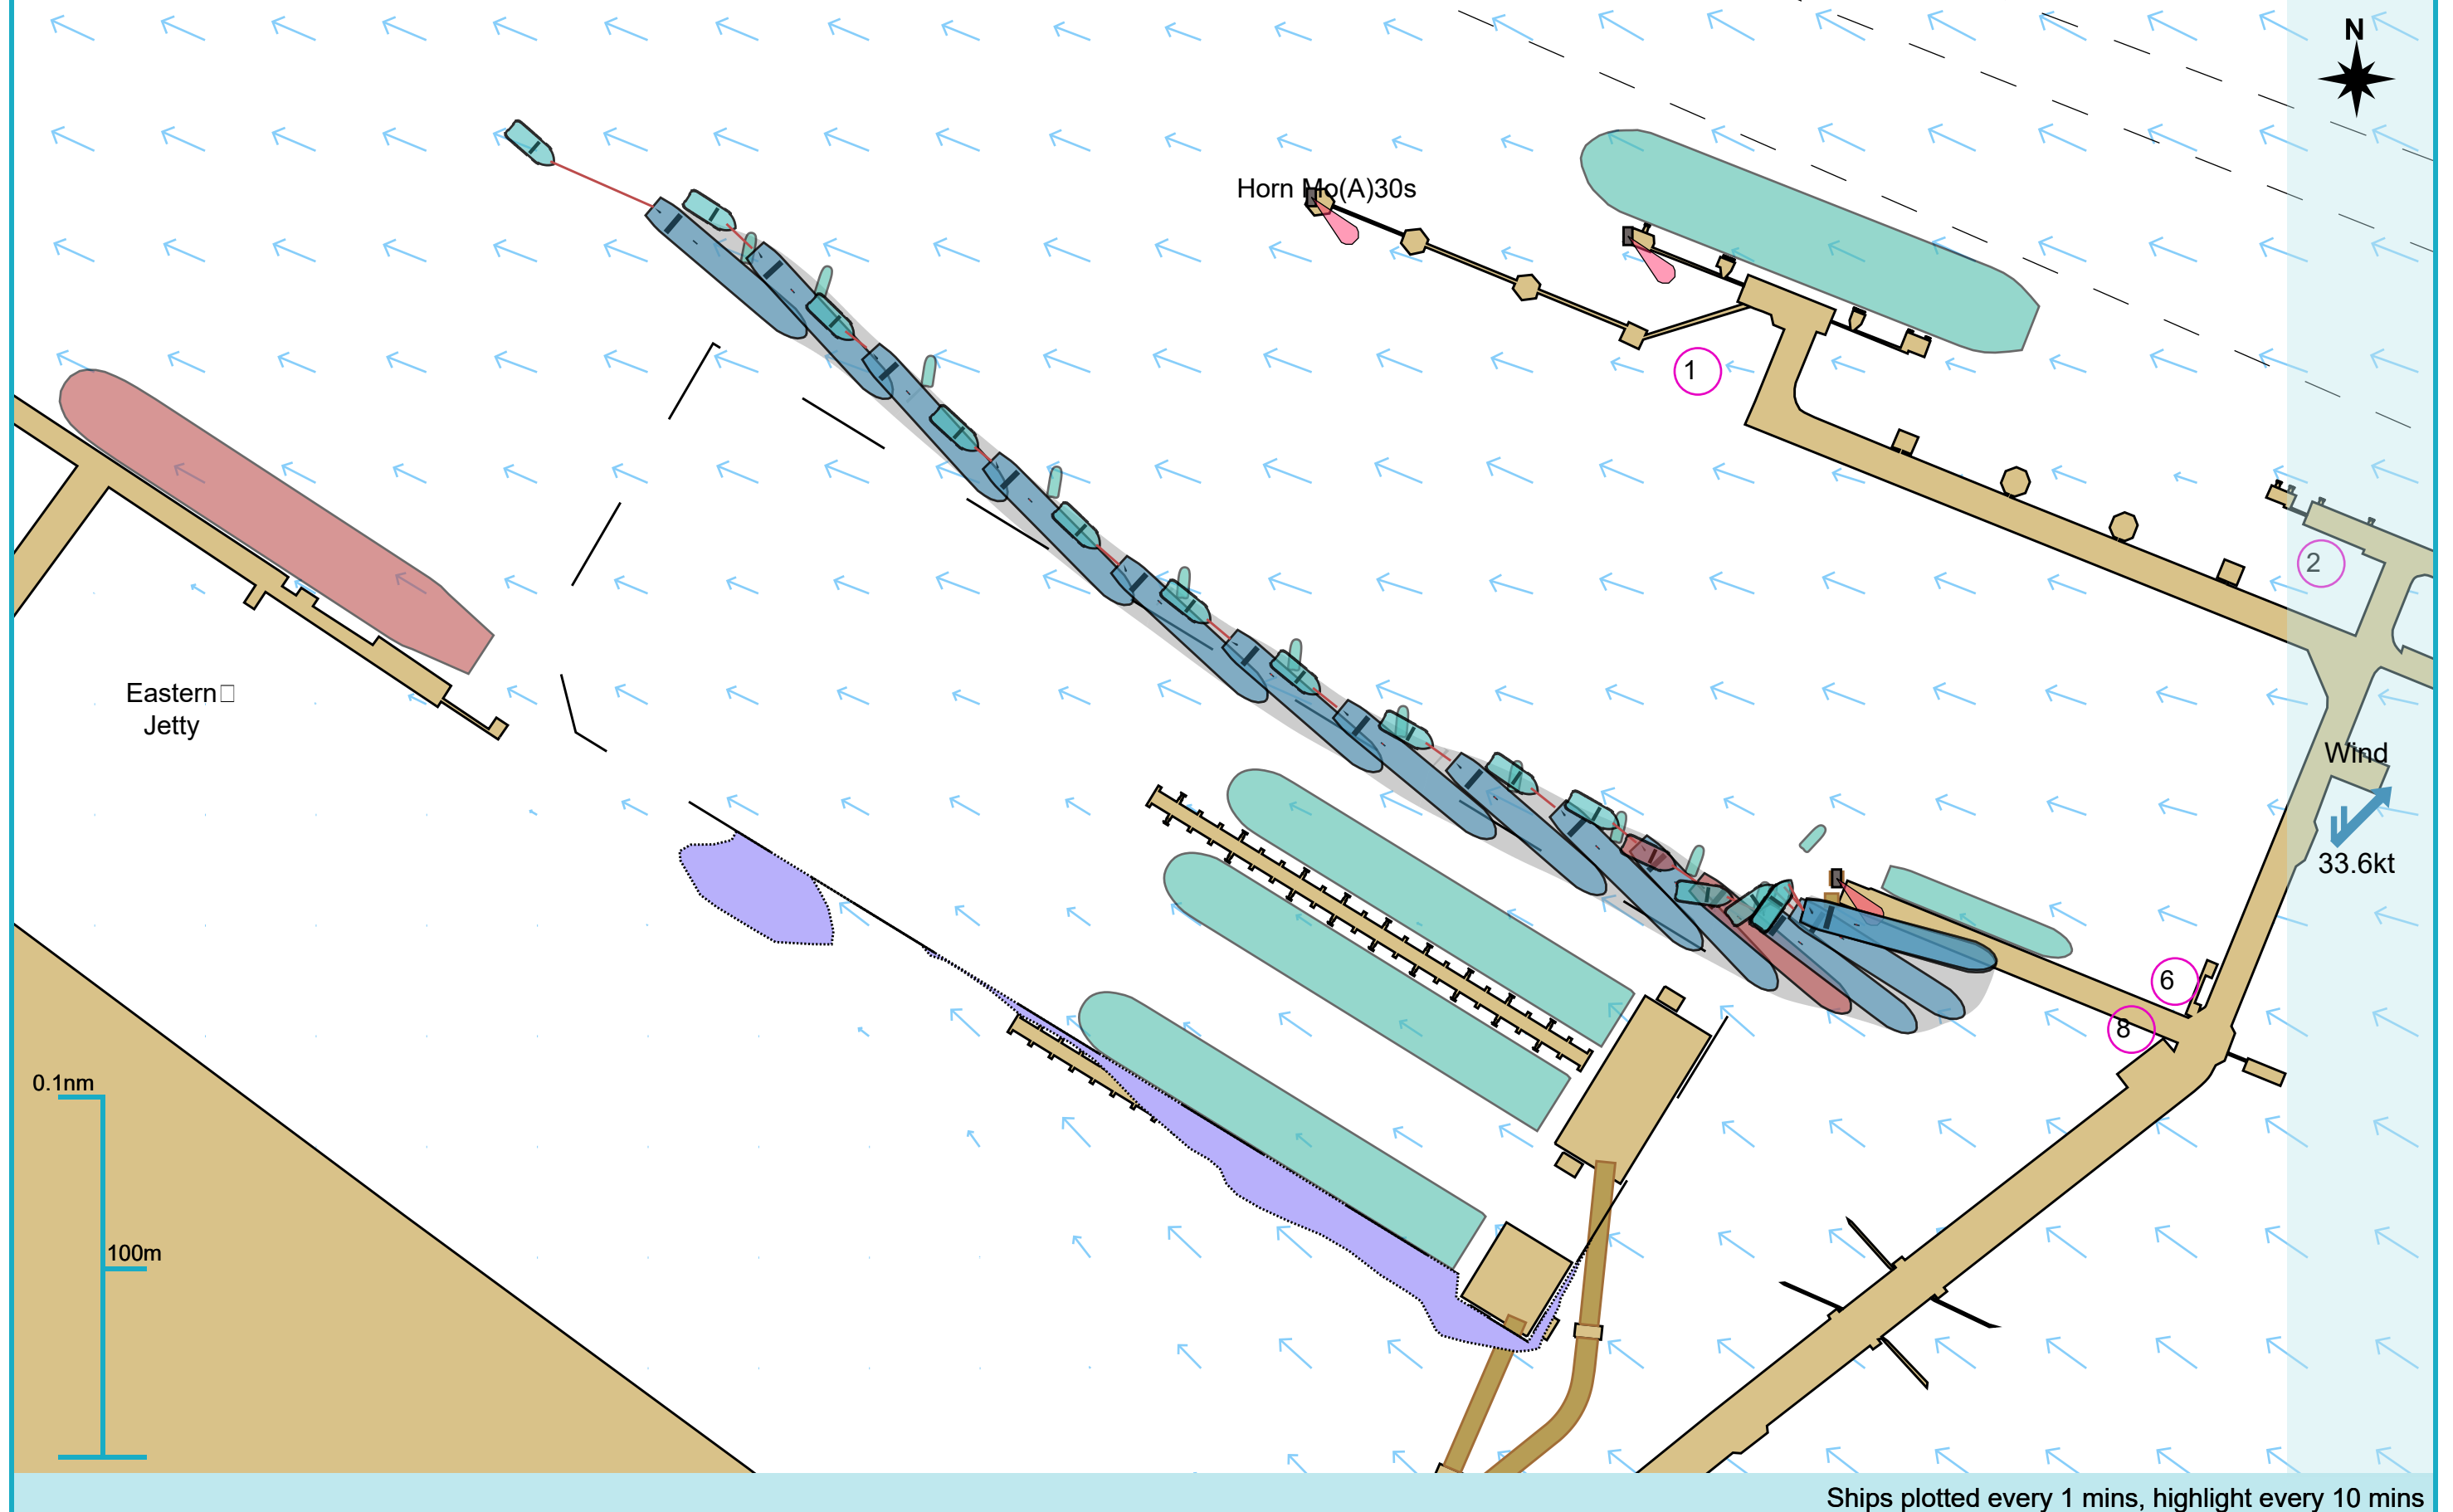

### Manoeuvre track plot

Ships plotted every 1 mins, highlight every 10 mins

### Manoeuvre track plot

Ships plotted every 1 mins, highlight every 10 mins

Manoeuvre track plot

### Manoeuvre track plot