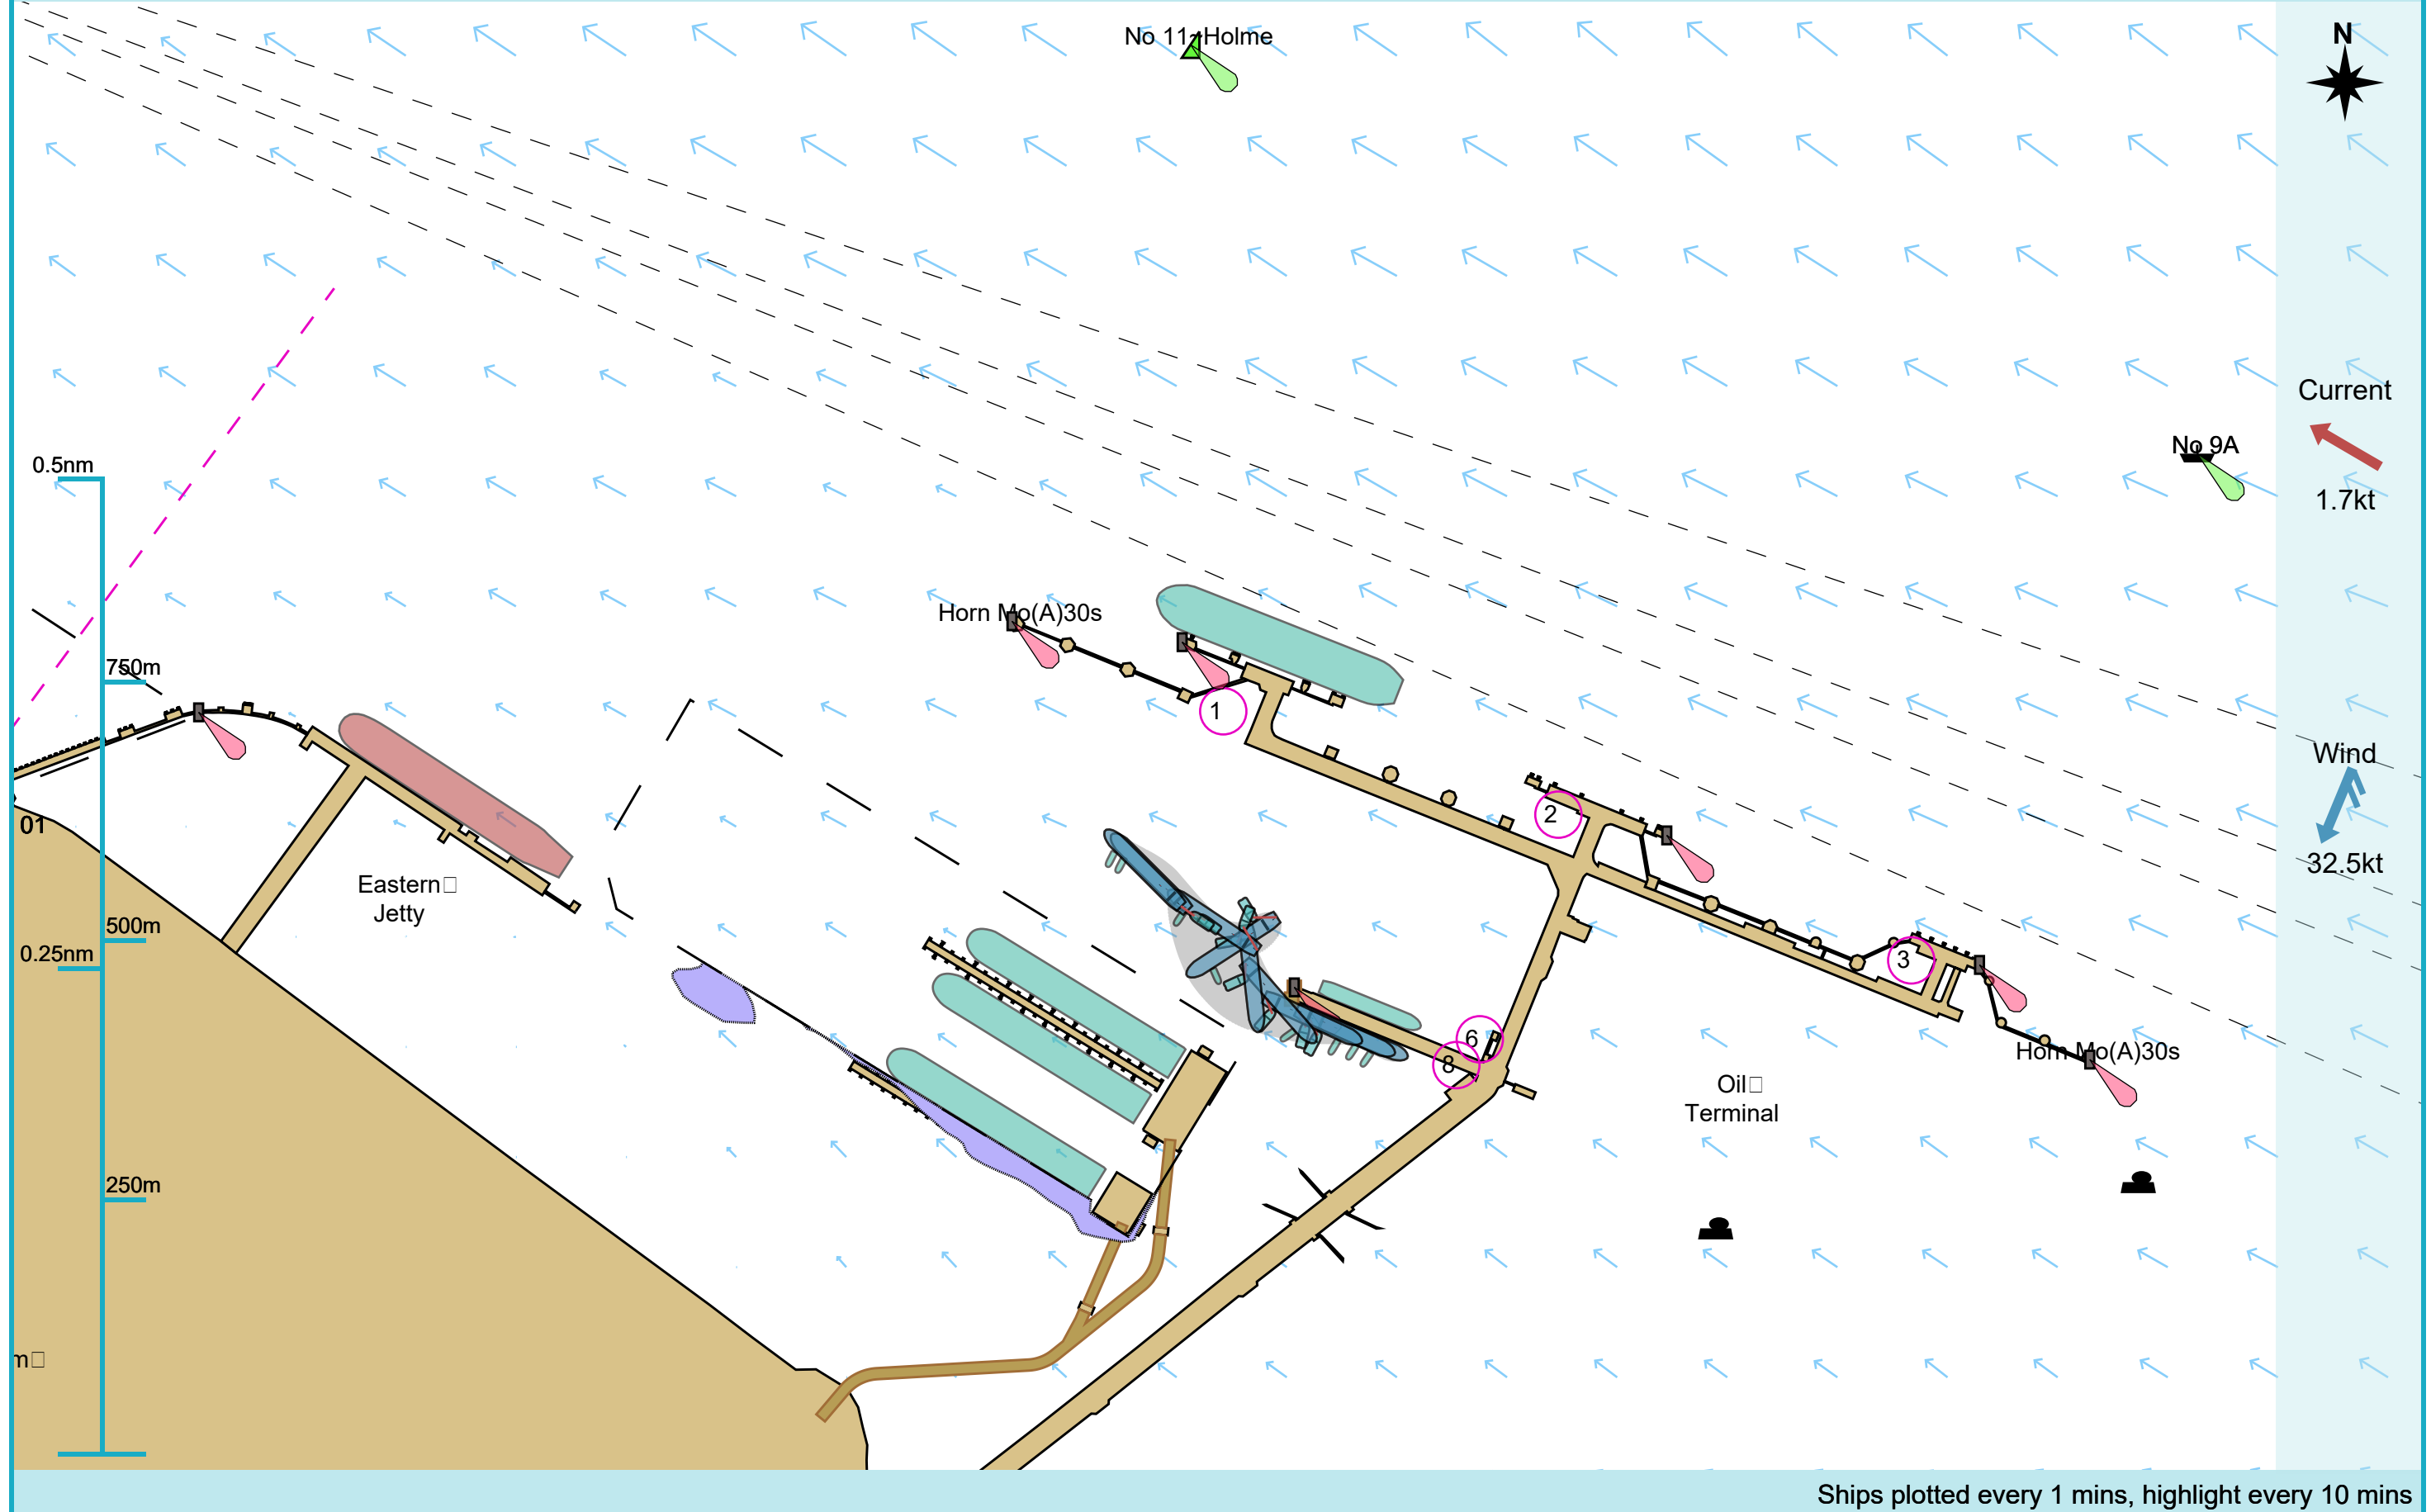

### Manoeuvre track plot

### Manoeuvre track plot

Ships plotted every 1 mins, highlight every 10 mins

Manoeuvre track plot

### Manoeuvre track plot

Ships plotted every 1 mins, highlight every 10 mins