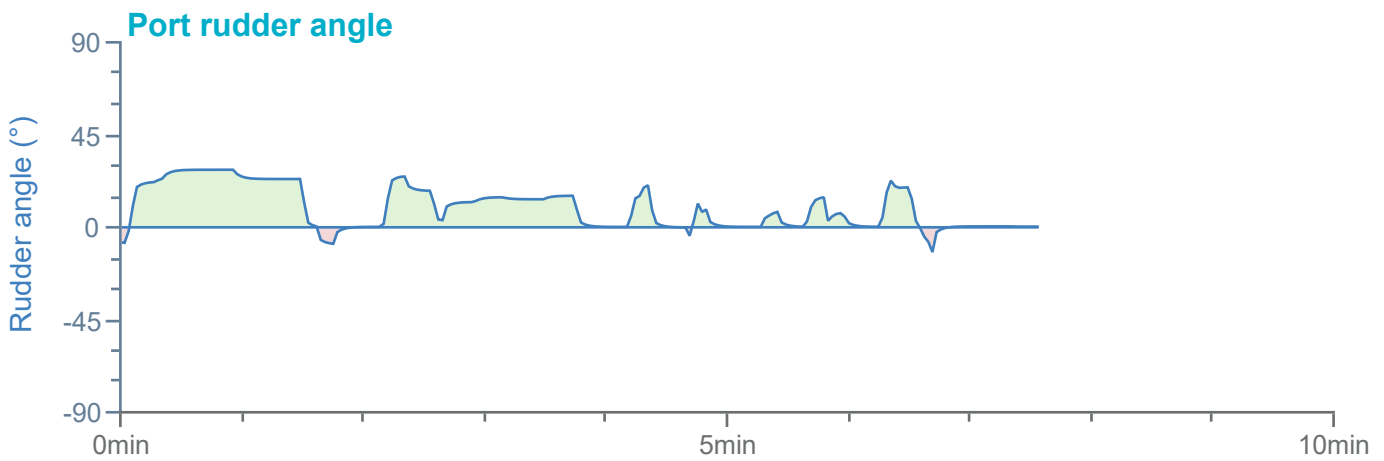

### Manoeuvre track plot

Ships plotted every 1 mins, highlight every 10 mins

Manoeuvre track plot

Ships plotted every 1 mins, highlight every 10 mins

### Manoeuvre track plot

Ships plotted every 1 mins, highlight every 10 mins

### Manoeuvre track plot