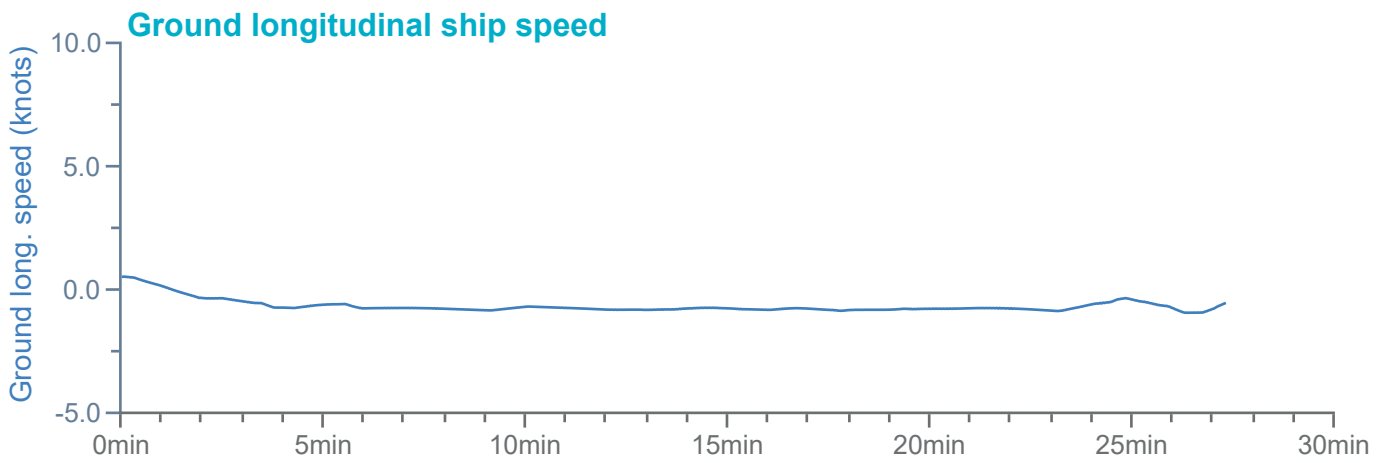

### Manoeuvre track plot

Ships plotted every 1 mins, highlight every 10 mins

### Manoeuvre track plot

Ships plotted every 1 mins, highlight every 10 mins

Manoeuvre track plot

Ships plotted every 1 mins, highlight every 10 mins