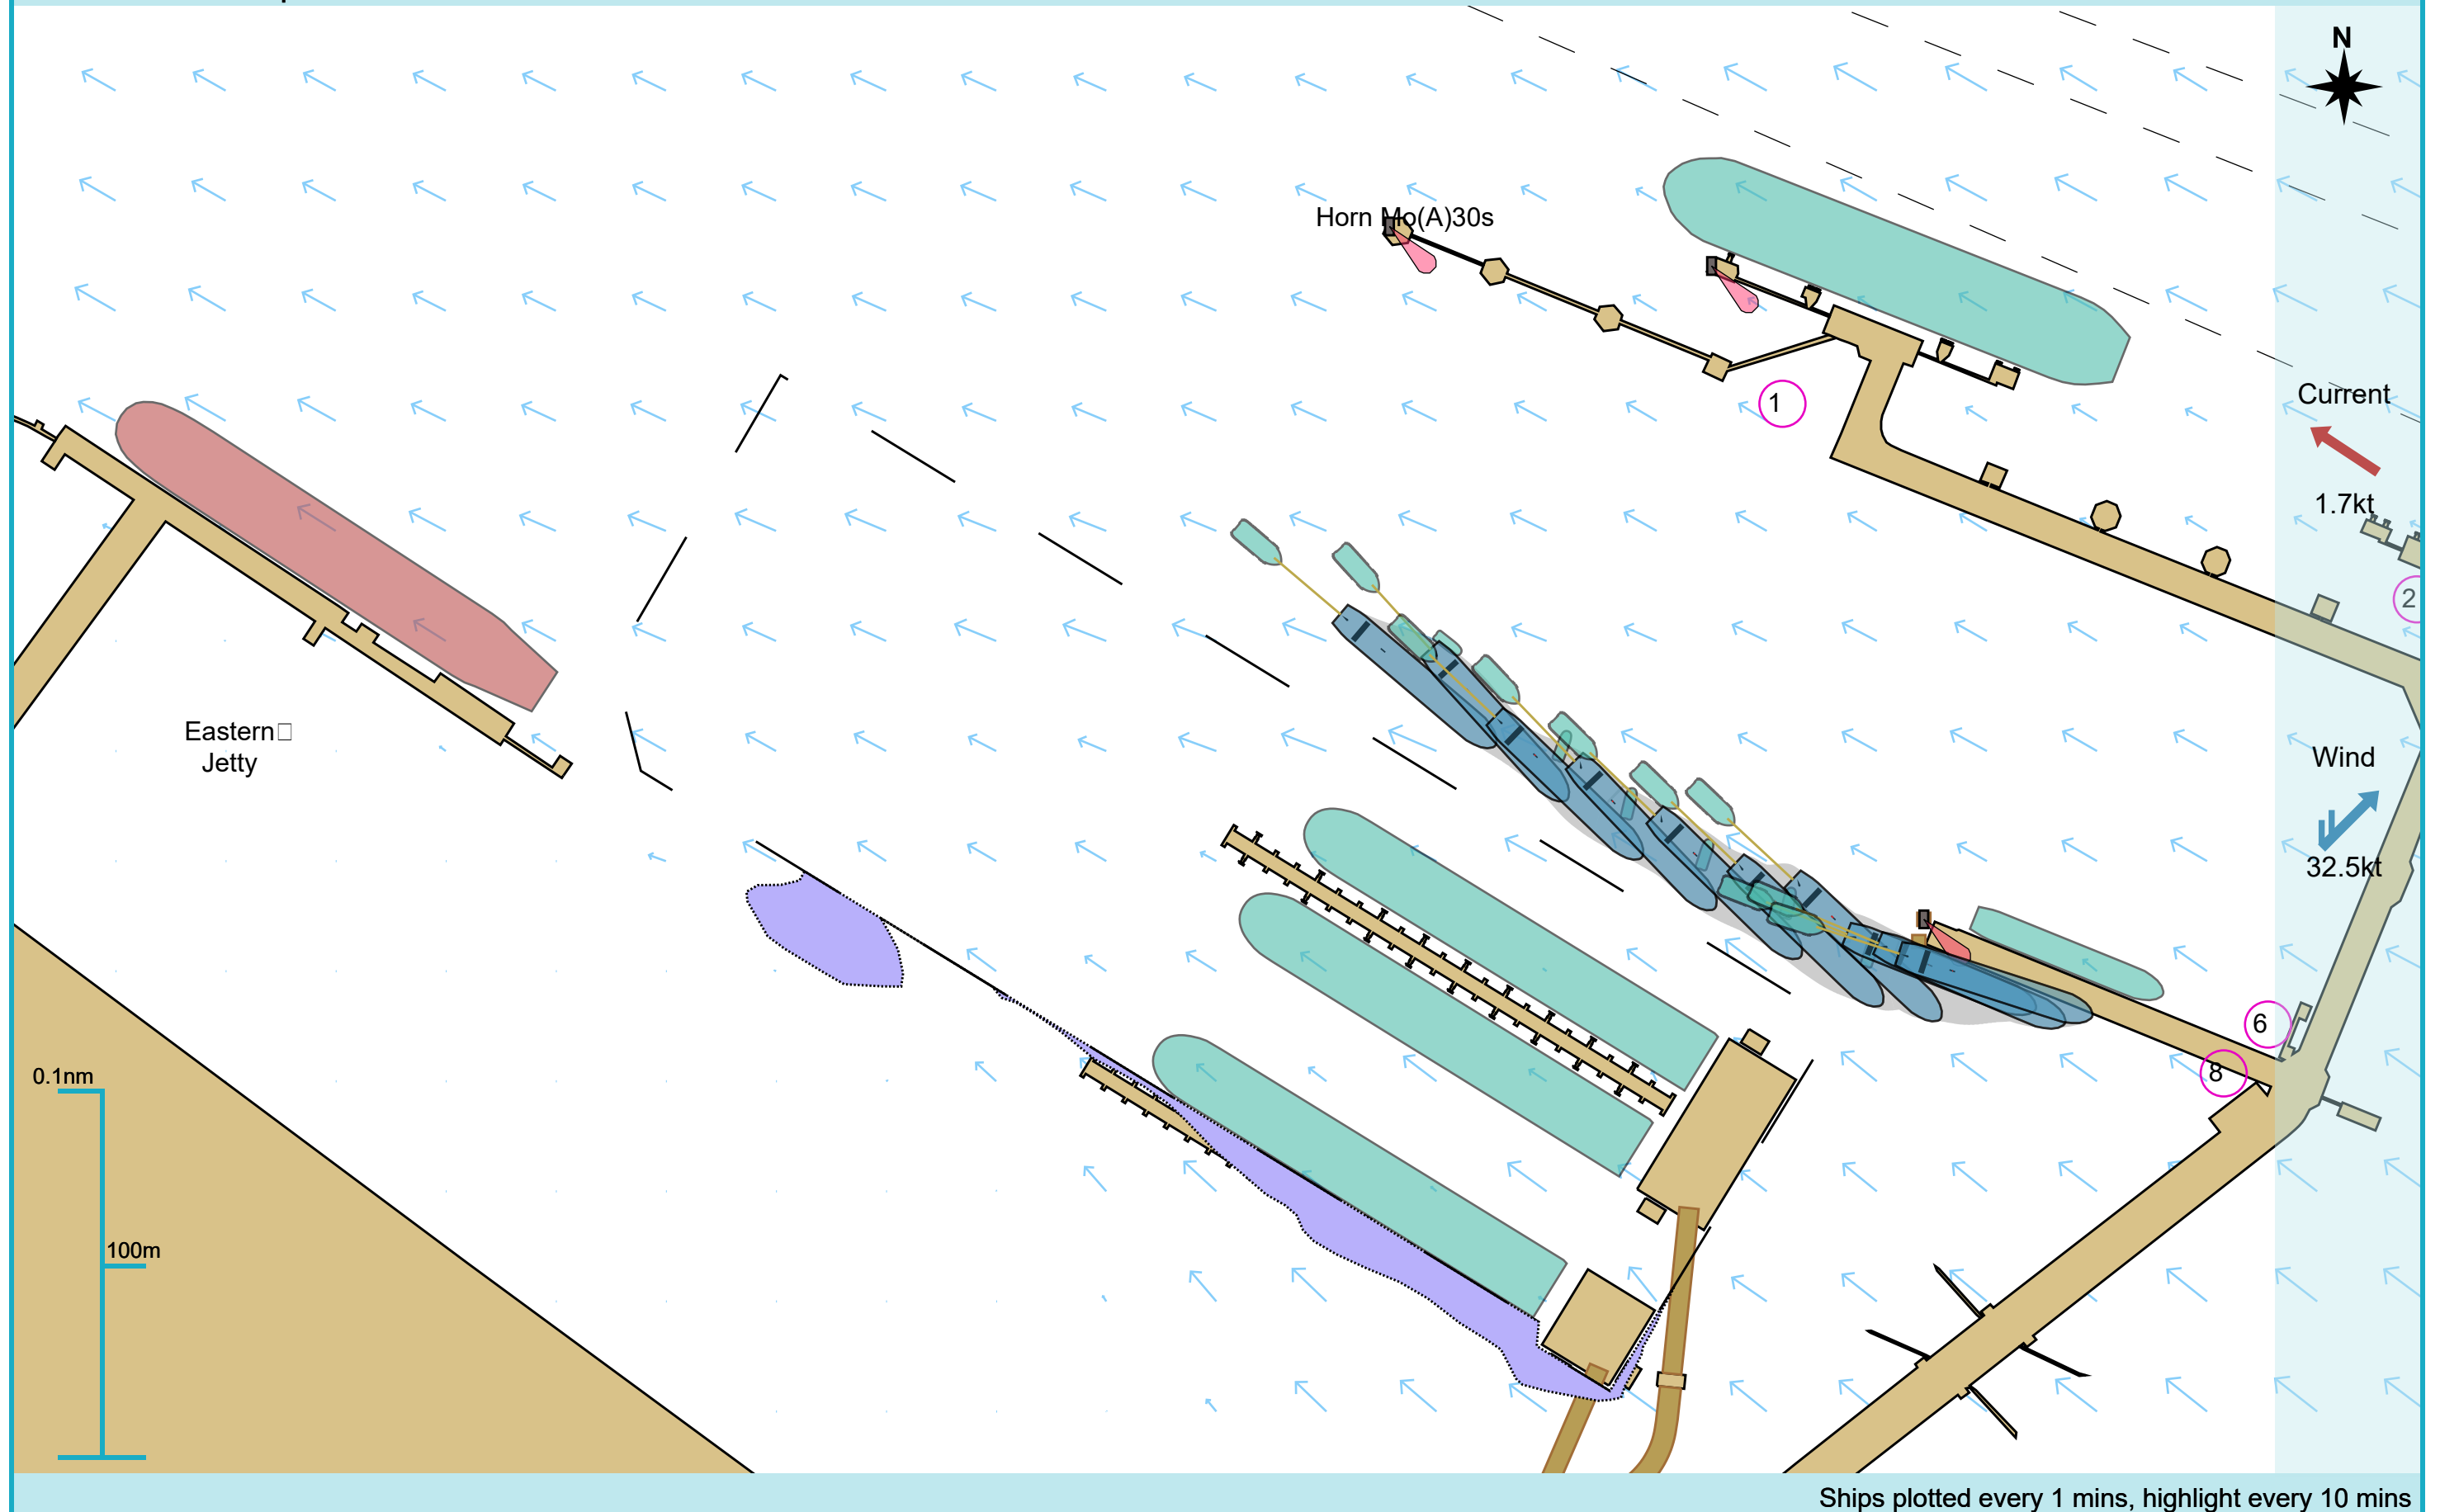

### Manoeuvre track plot

Ships plotted every 1 mins, highlight every 10 mins

Manoeuvre track plot

### Manoeuvre track plot

### Manoeuvre track plot

Ships plotted every 1 mins, highlight every 10 mins