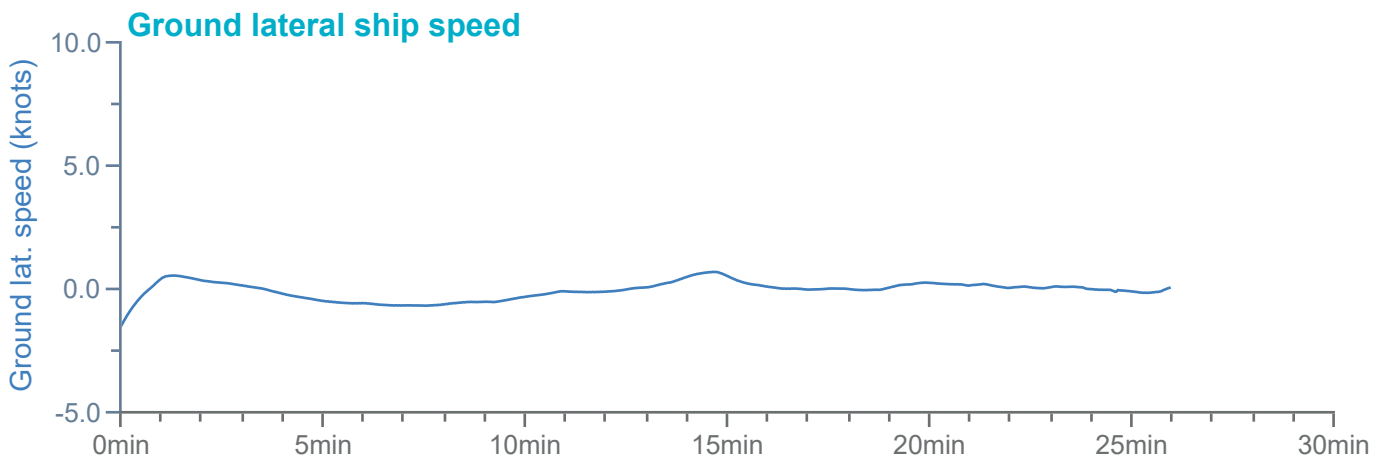

### Manoeuvre track plot

Ships plotted every 1 mins, highlight every 10 mins

### Manoeuvre track plot

Ships plotted every 1 mins, highlight every 10 mins

Manoeuvre track plot