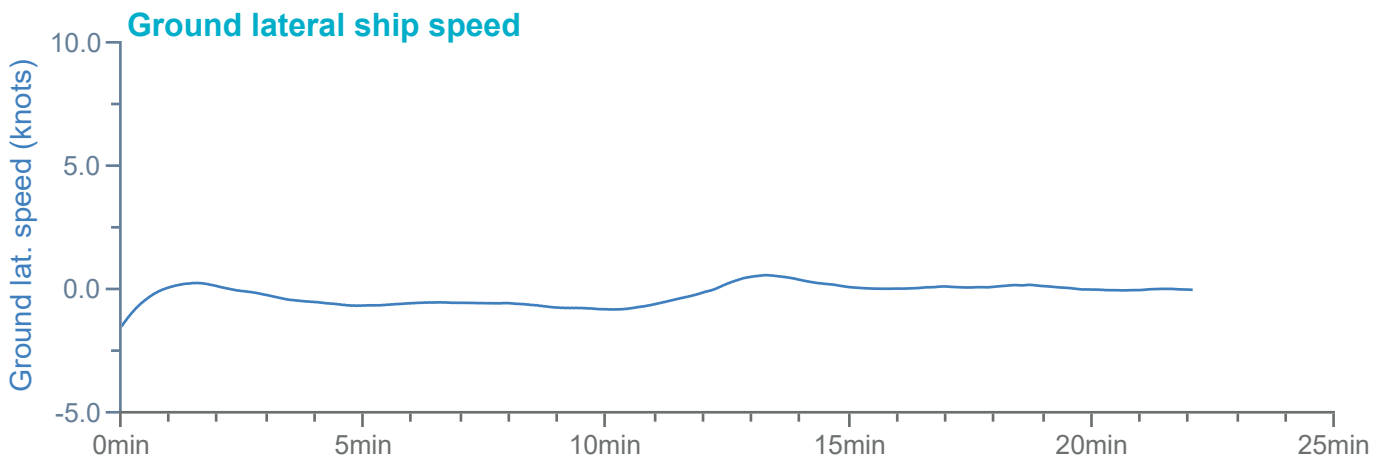

### Manoeuvre track plot

Ships plotted every 1 mins, highlight every 10 mins

Manoeuvre track plot

Ships plotted every 1 mins, highlight every 10 mins