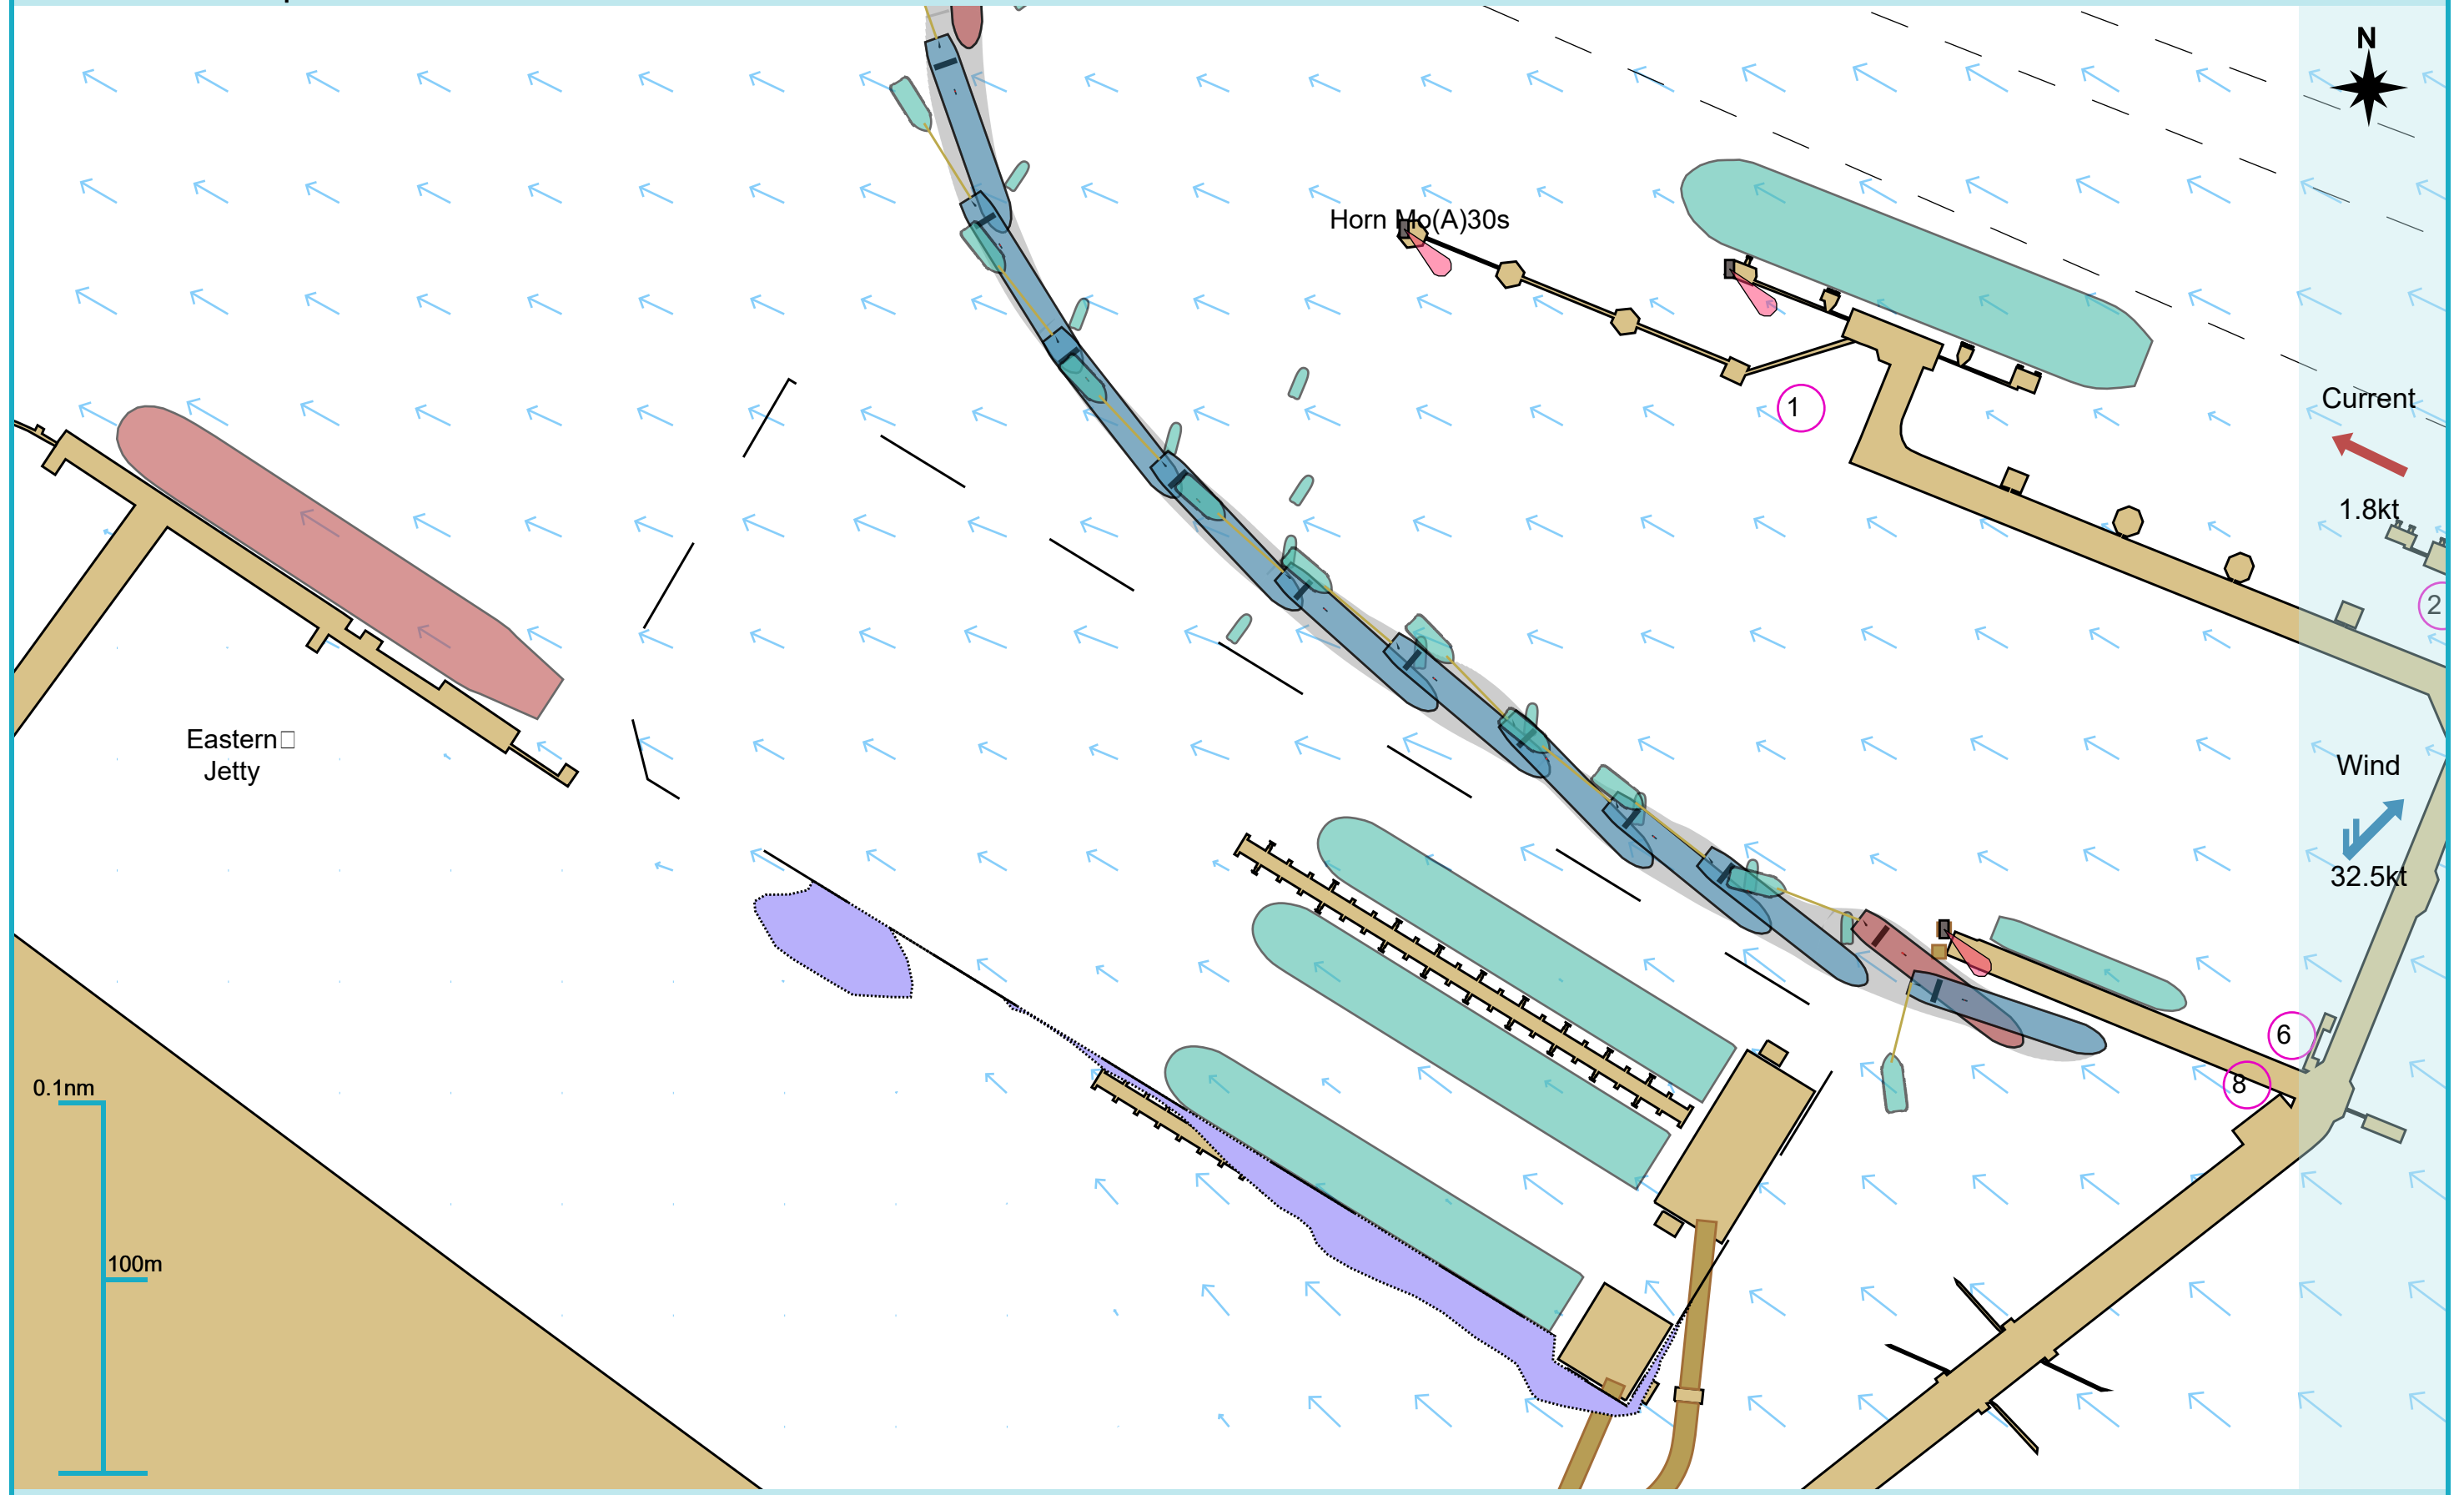

### Manoeuvre track plot

Ships plotted every 1 mins, highlight every 10 mins

### Manoeuvre track plot

Ships plotted every 1 mins, highlight every 10 mins

Manoeuvre track plot

Ships plotted every 1 mins, highlight every 10 mins