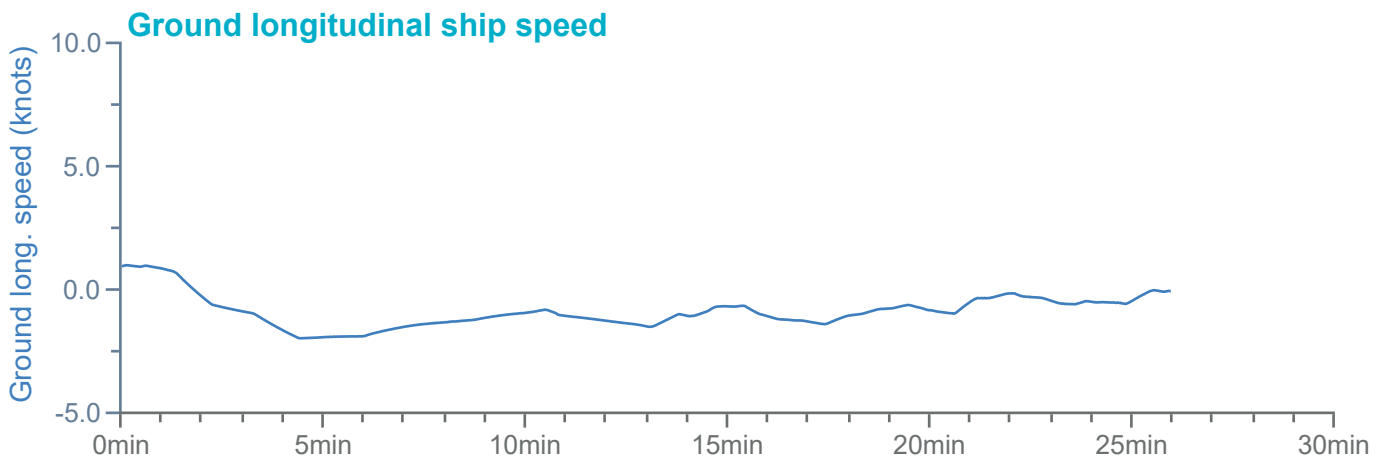

### Manoeuvre track plot

Ships plotted every 1 mins, highlight every 10 mins

### Manoeuvre track plot

Ships plotted every 1 mins, highlight every 10 mins

Manoeuvre track plot