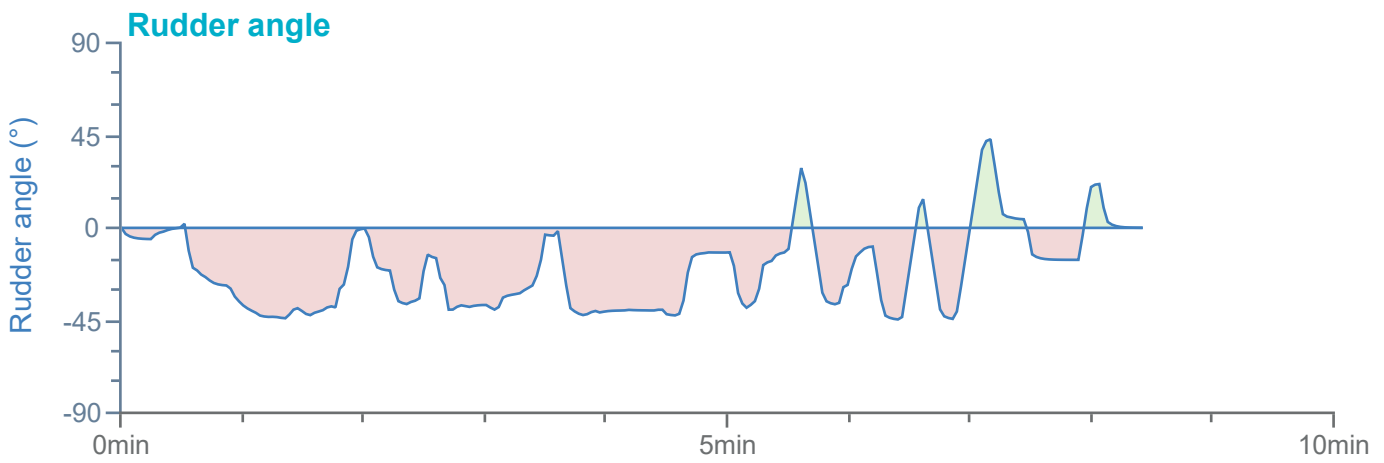

### Manoeuvre track plot

Ships plotted every 1 mins, highlight every 10 mins

Manoeuvre track plot

### Manoeuvre track plot

### Manoeuvre track plot

Ships plotted every 1 mins, highlight every 10 mins