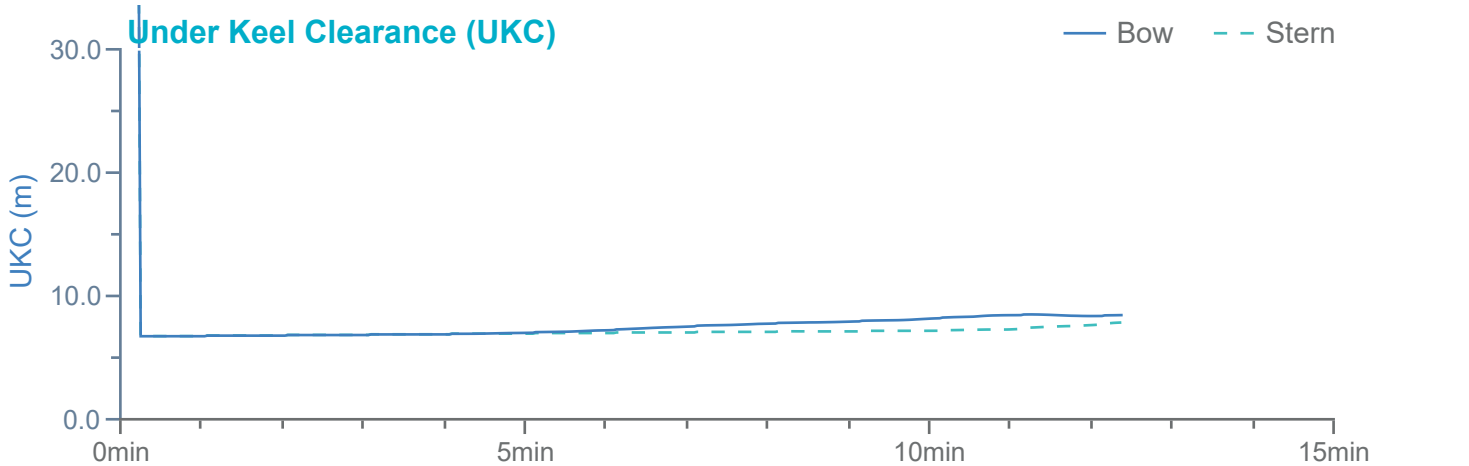

### Manoeuvre track plot

Ships plotted every 1 mins, highlight every 10 mins