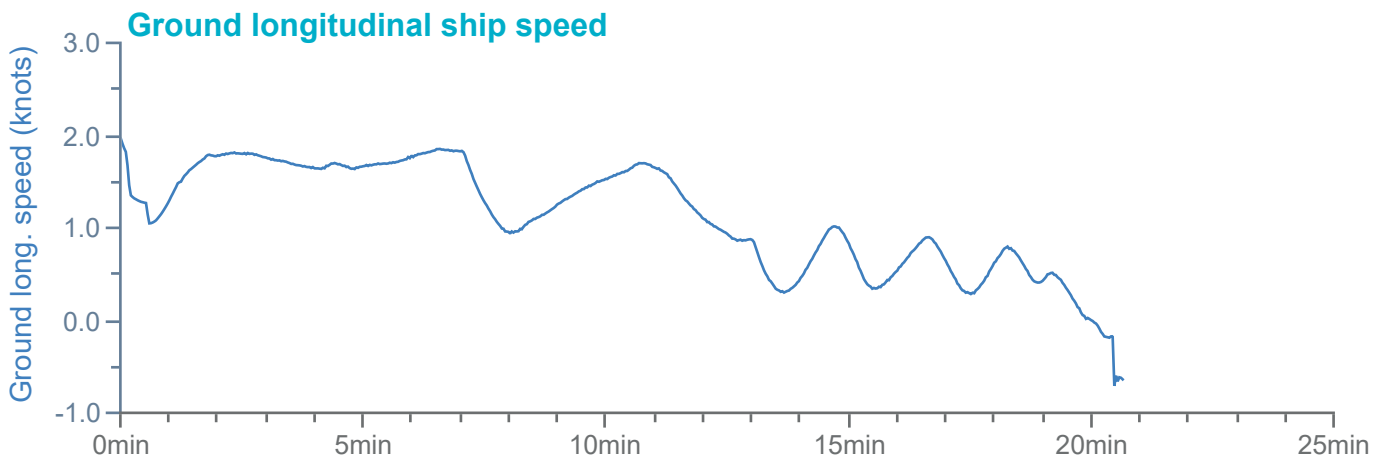

### Manoeuvre track plot

Ships plotted every 1 mins, highlight every 10 mins