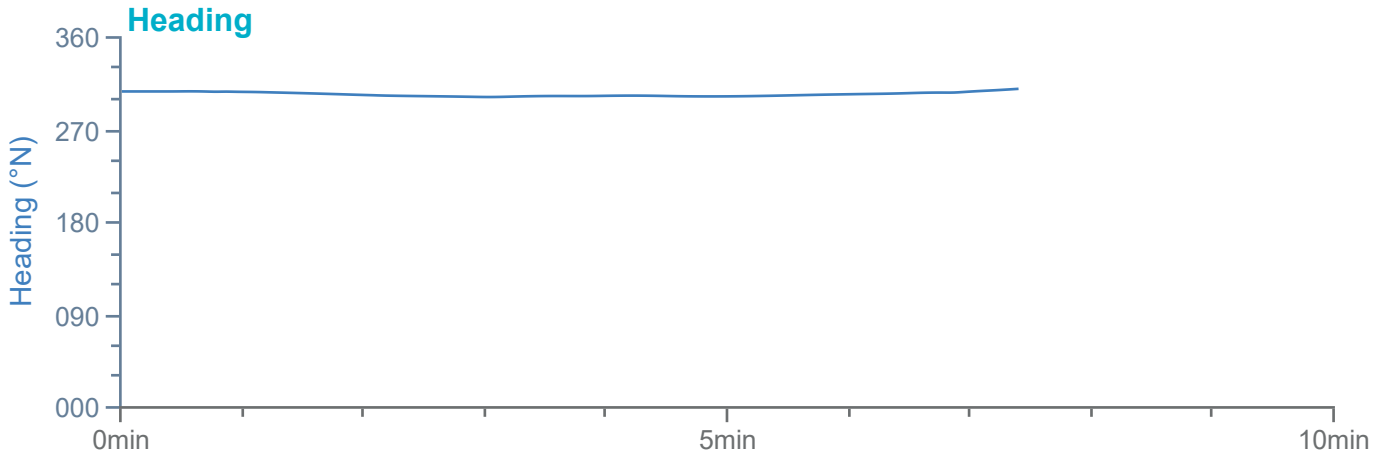

### Manoeuvre track plot

Ships plotted every 1 mins, highlight every 10 mins

Manoeuvre track plot

Ships plotted every 1 mins, highlight every 10 mins