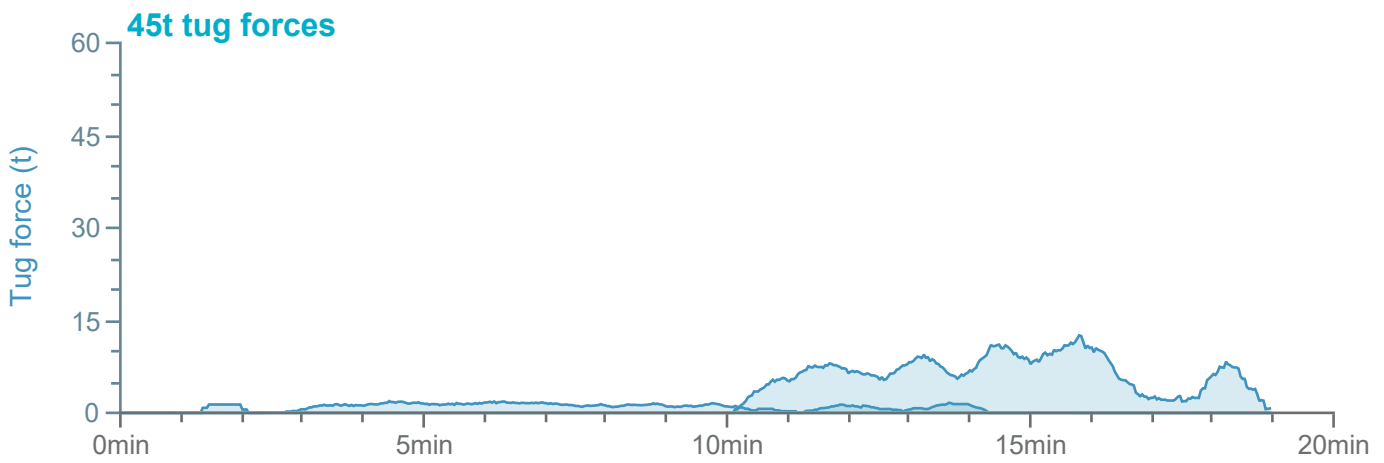

### Manoeuvre track plot

Ships plotted every 1 mins, highlight every 10 mins

### Manoeuvre track plot