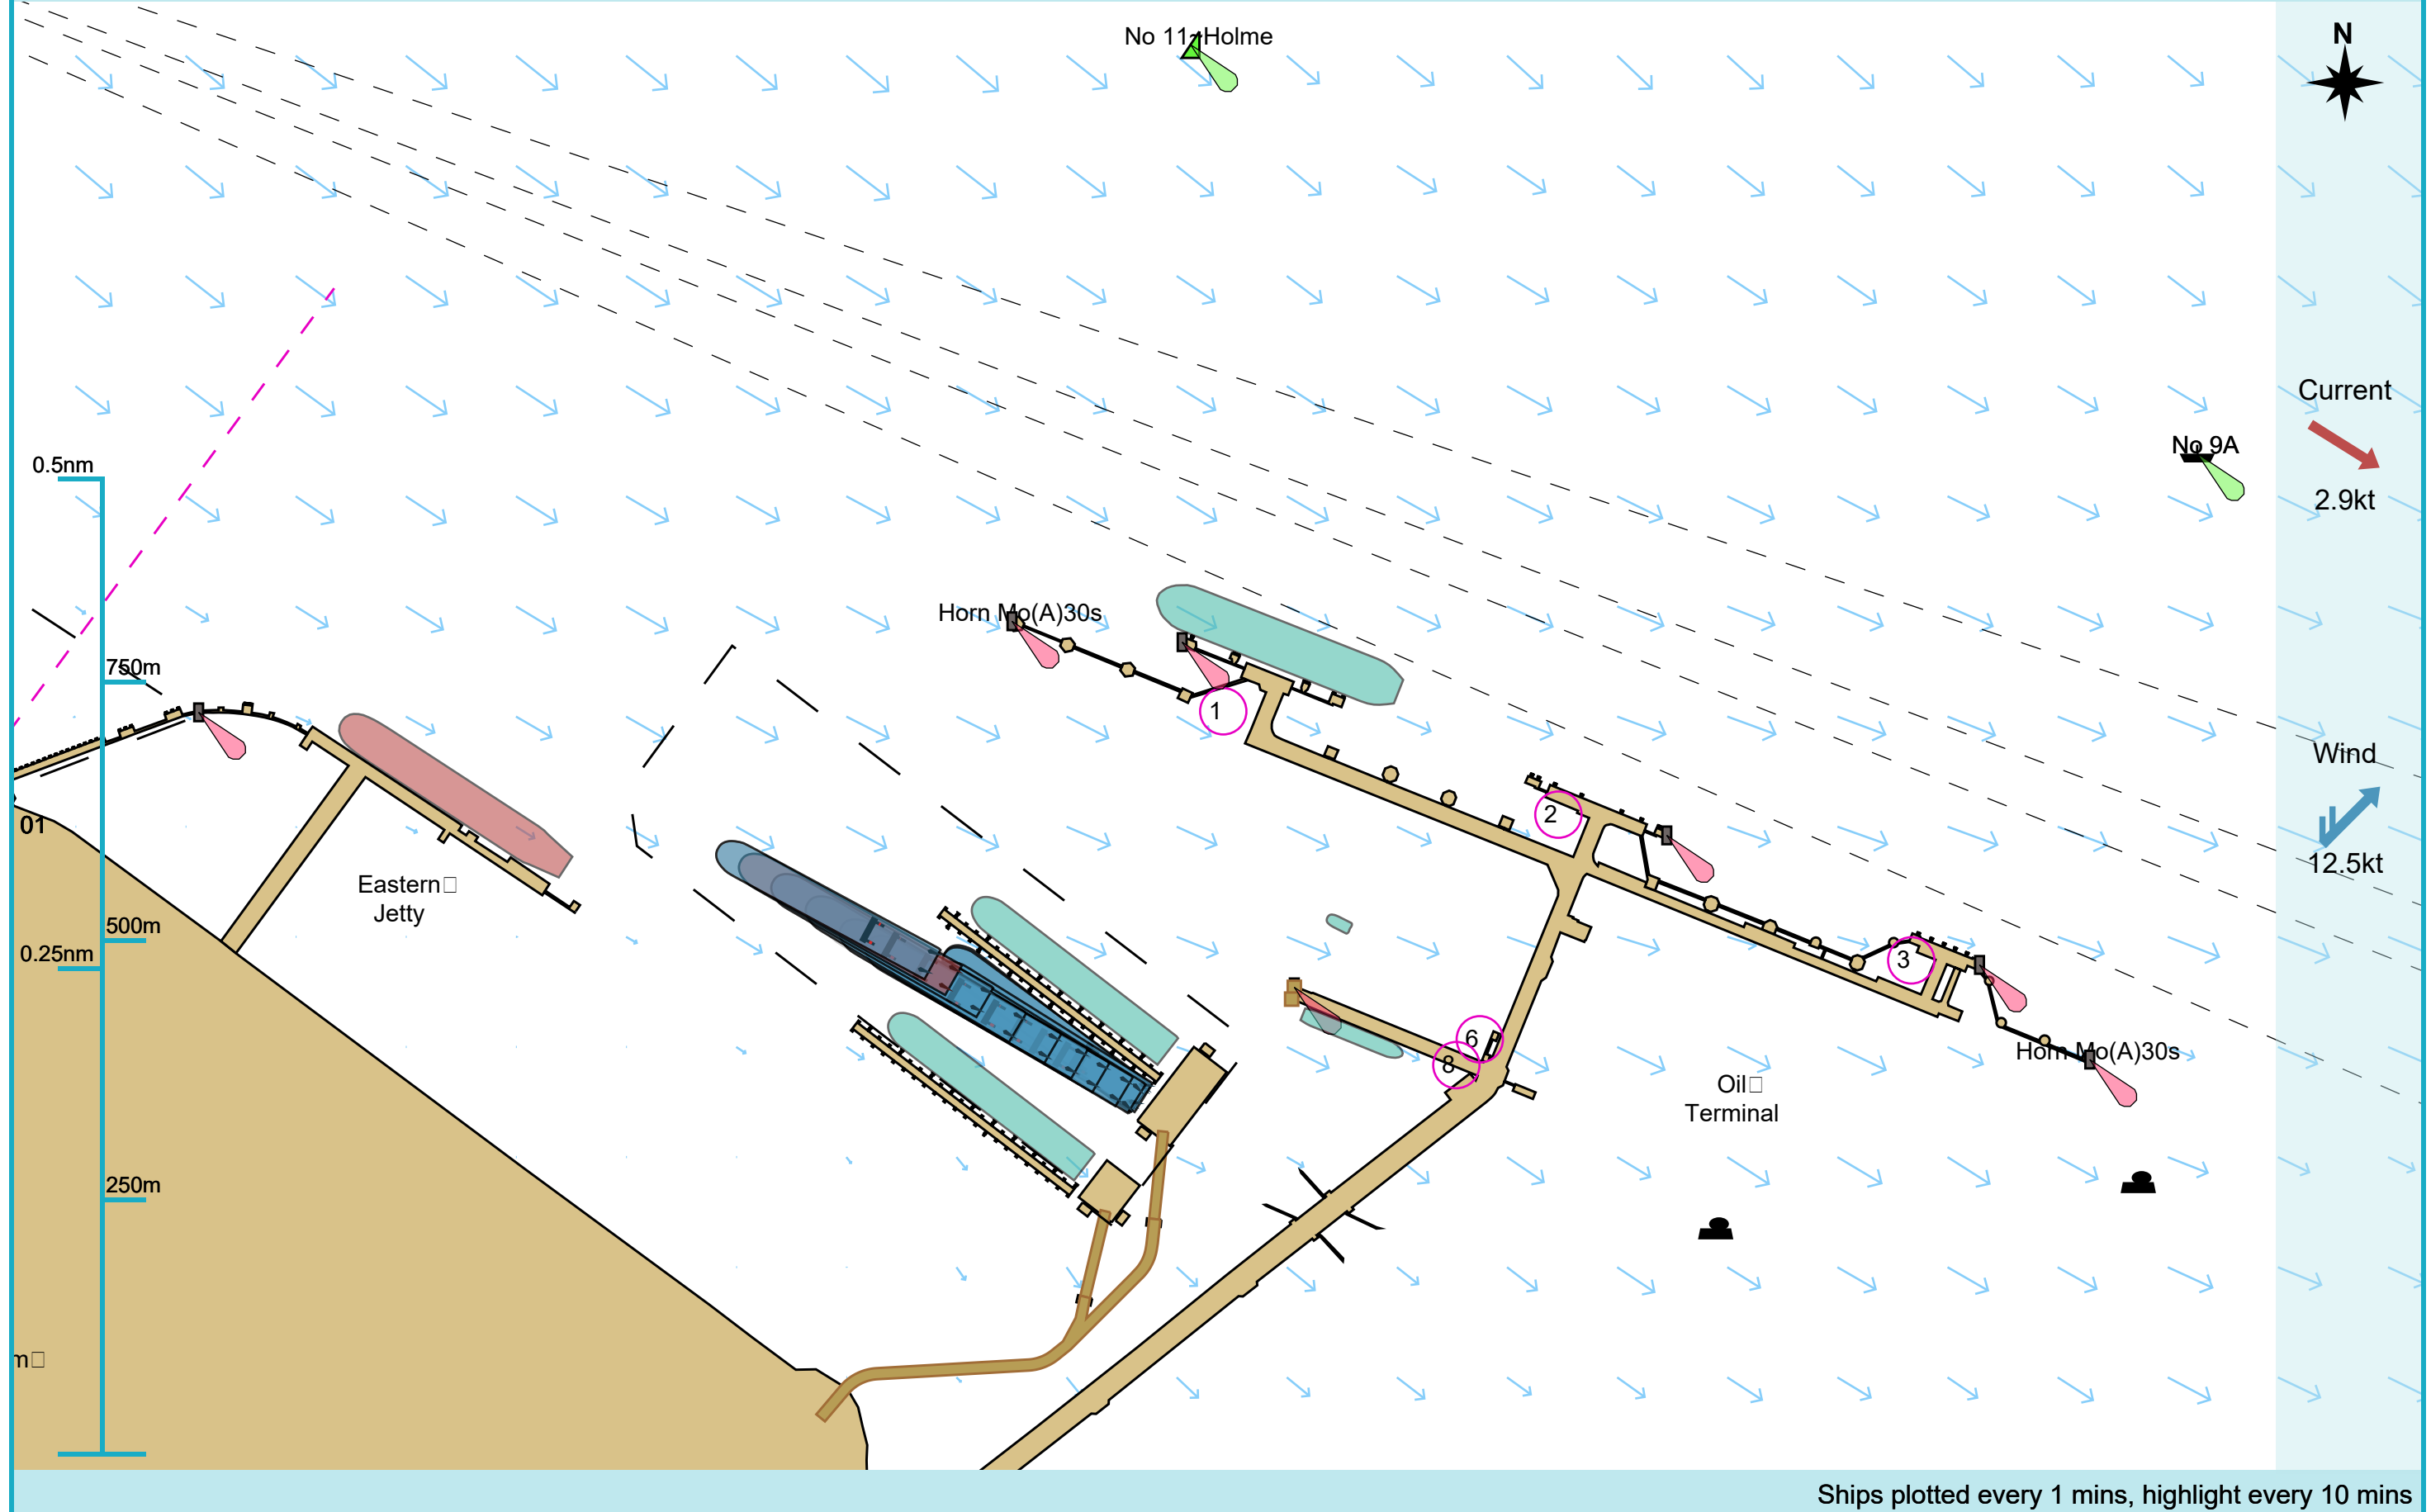

### Manoeuvre track plot

Ships plotted every 1 mins, highlight every 10 mins

### Manoeuvre track plot

Ships plotted every 1 mins, highlight every 10 mins

Manoeuvre track plot

### Manoeuvre track plot

Ships plotted every 1 mins, highlight every 10 mins

Manoeuvre track plot

Ships plotted every 1 mins, highlight every 10 mins