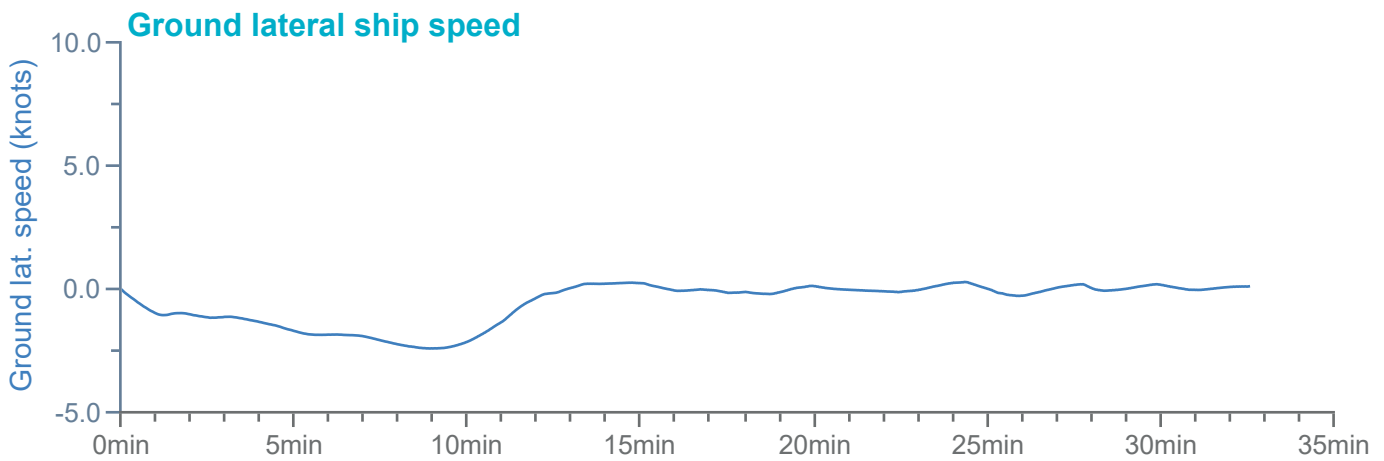

### Manoeuvre track plot

Ships plotted every 1 mins, highlight every 10 mins

### Manoeuvre track plot

Ships plotted every 1 mins, highlight every 10 mins

Manoeuvre track plot

Ships plotted every 1 mins, highlight every 10 mins