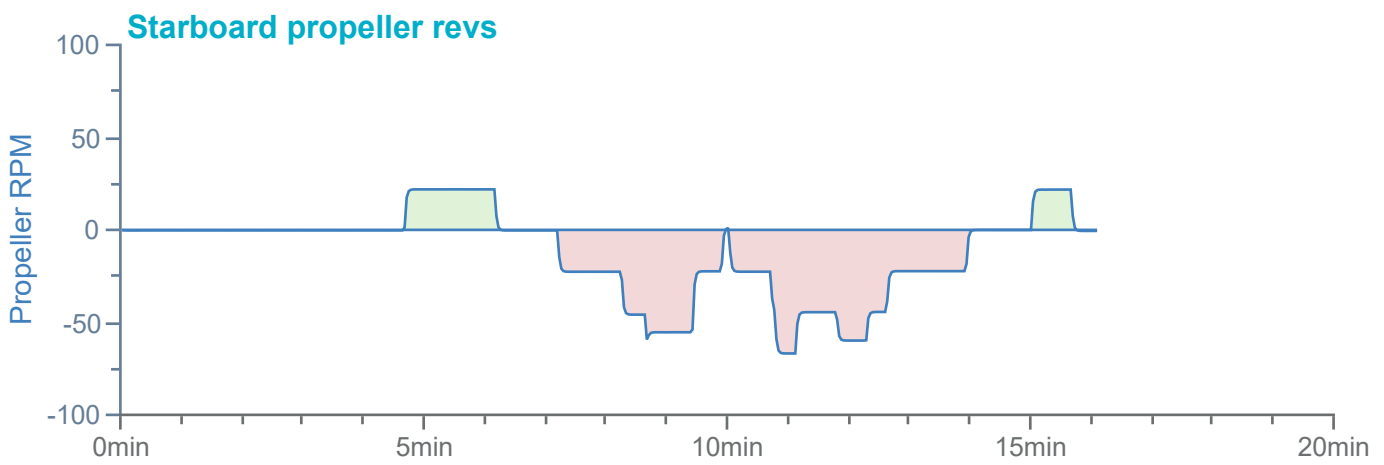

### Manoeuvre track plot

Ships plotted every 1 mins, highlight every 10 mins

Manoeuvre track plot

Ships plotted every 1 mins, highlight every 10 mins