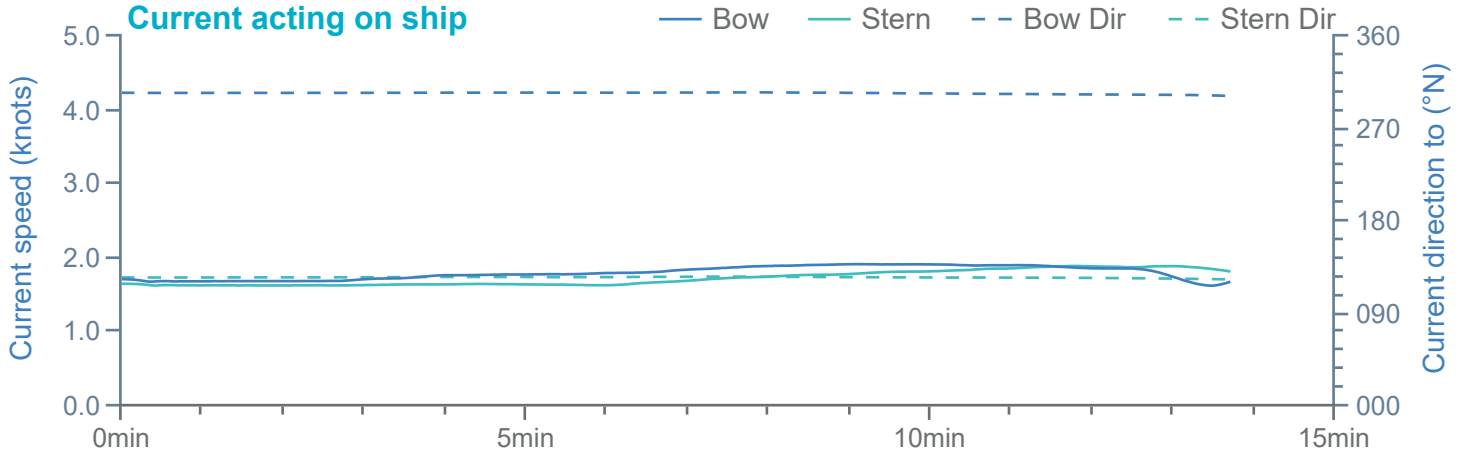

### Manoeuvre track plot

Ships plotted every 1 mins, highlight every 10 mins

Manoeuvre track plot

Ships plotted every 1 mins, highlight every 10 mins

### Manoeuvre track plot

Ships plotted every 1 mins, highlight every 10 mins