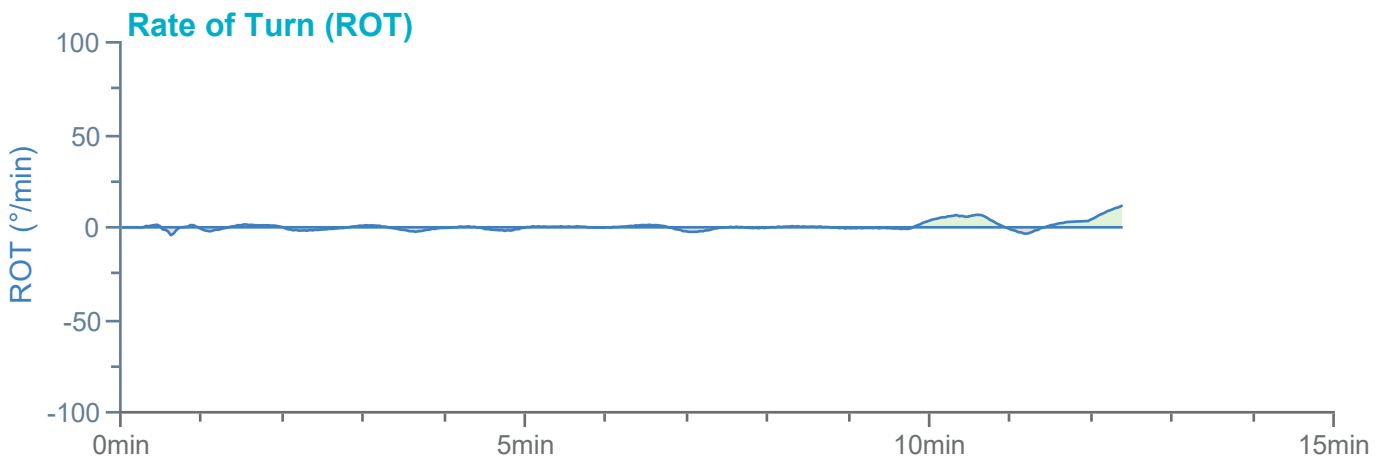

### Manoeuvre track plot

Ships plotted every 1 mins, highlight every 10 mins

### Manoeuvre track plot

Ships plotted every 1 mins, highlight every 10 mins

Manoeuvre track plot

Ships plotted every 1 mins, highlight every 10 mins