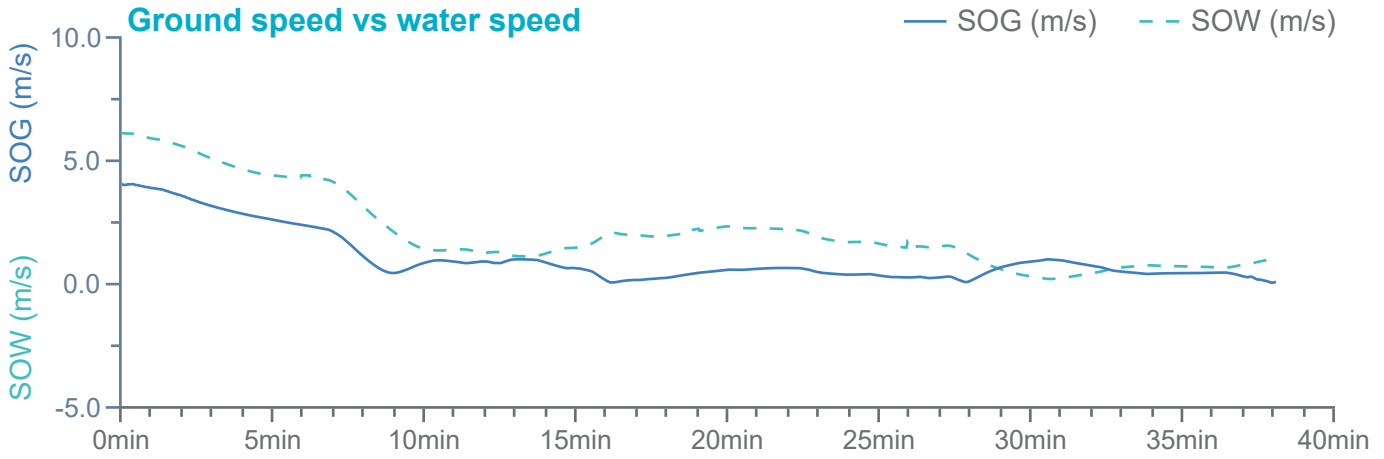

### Manoeuvre track plot

Ships plotted every 1 mins, highlight every 10 mins

Manoeuvre track plot

Ships plotted every 1 mins, highlight every 10 mins