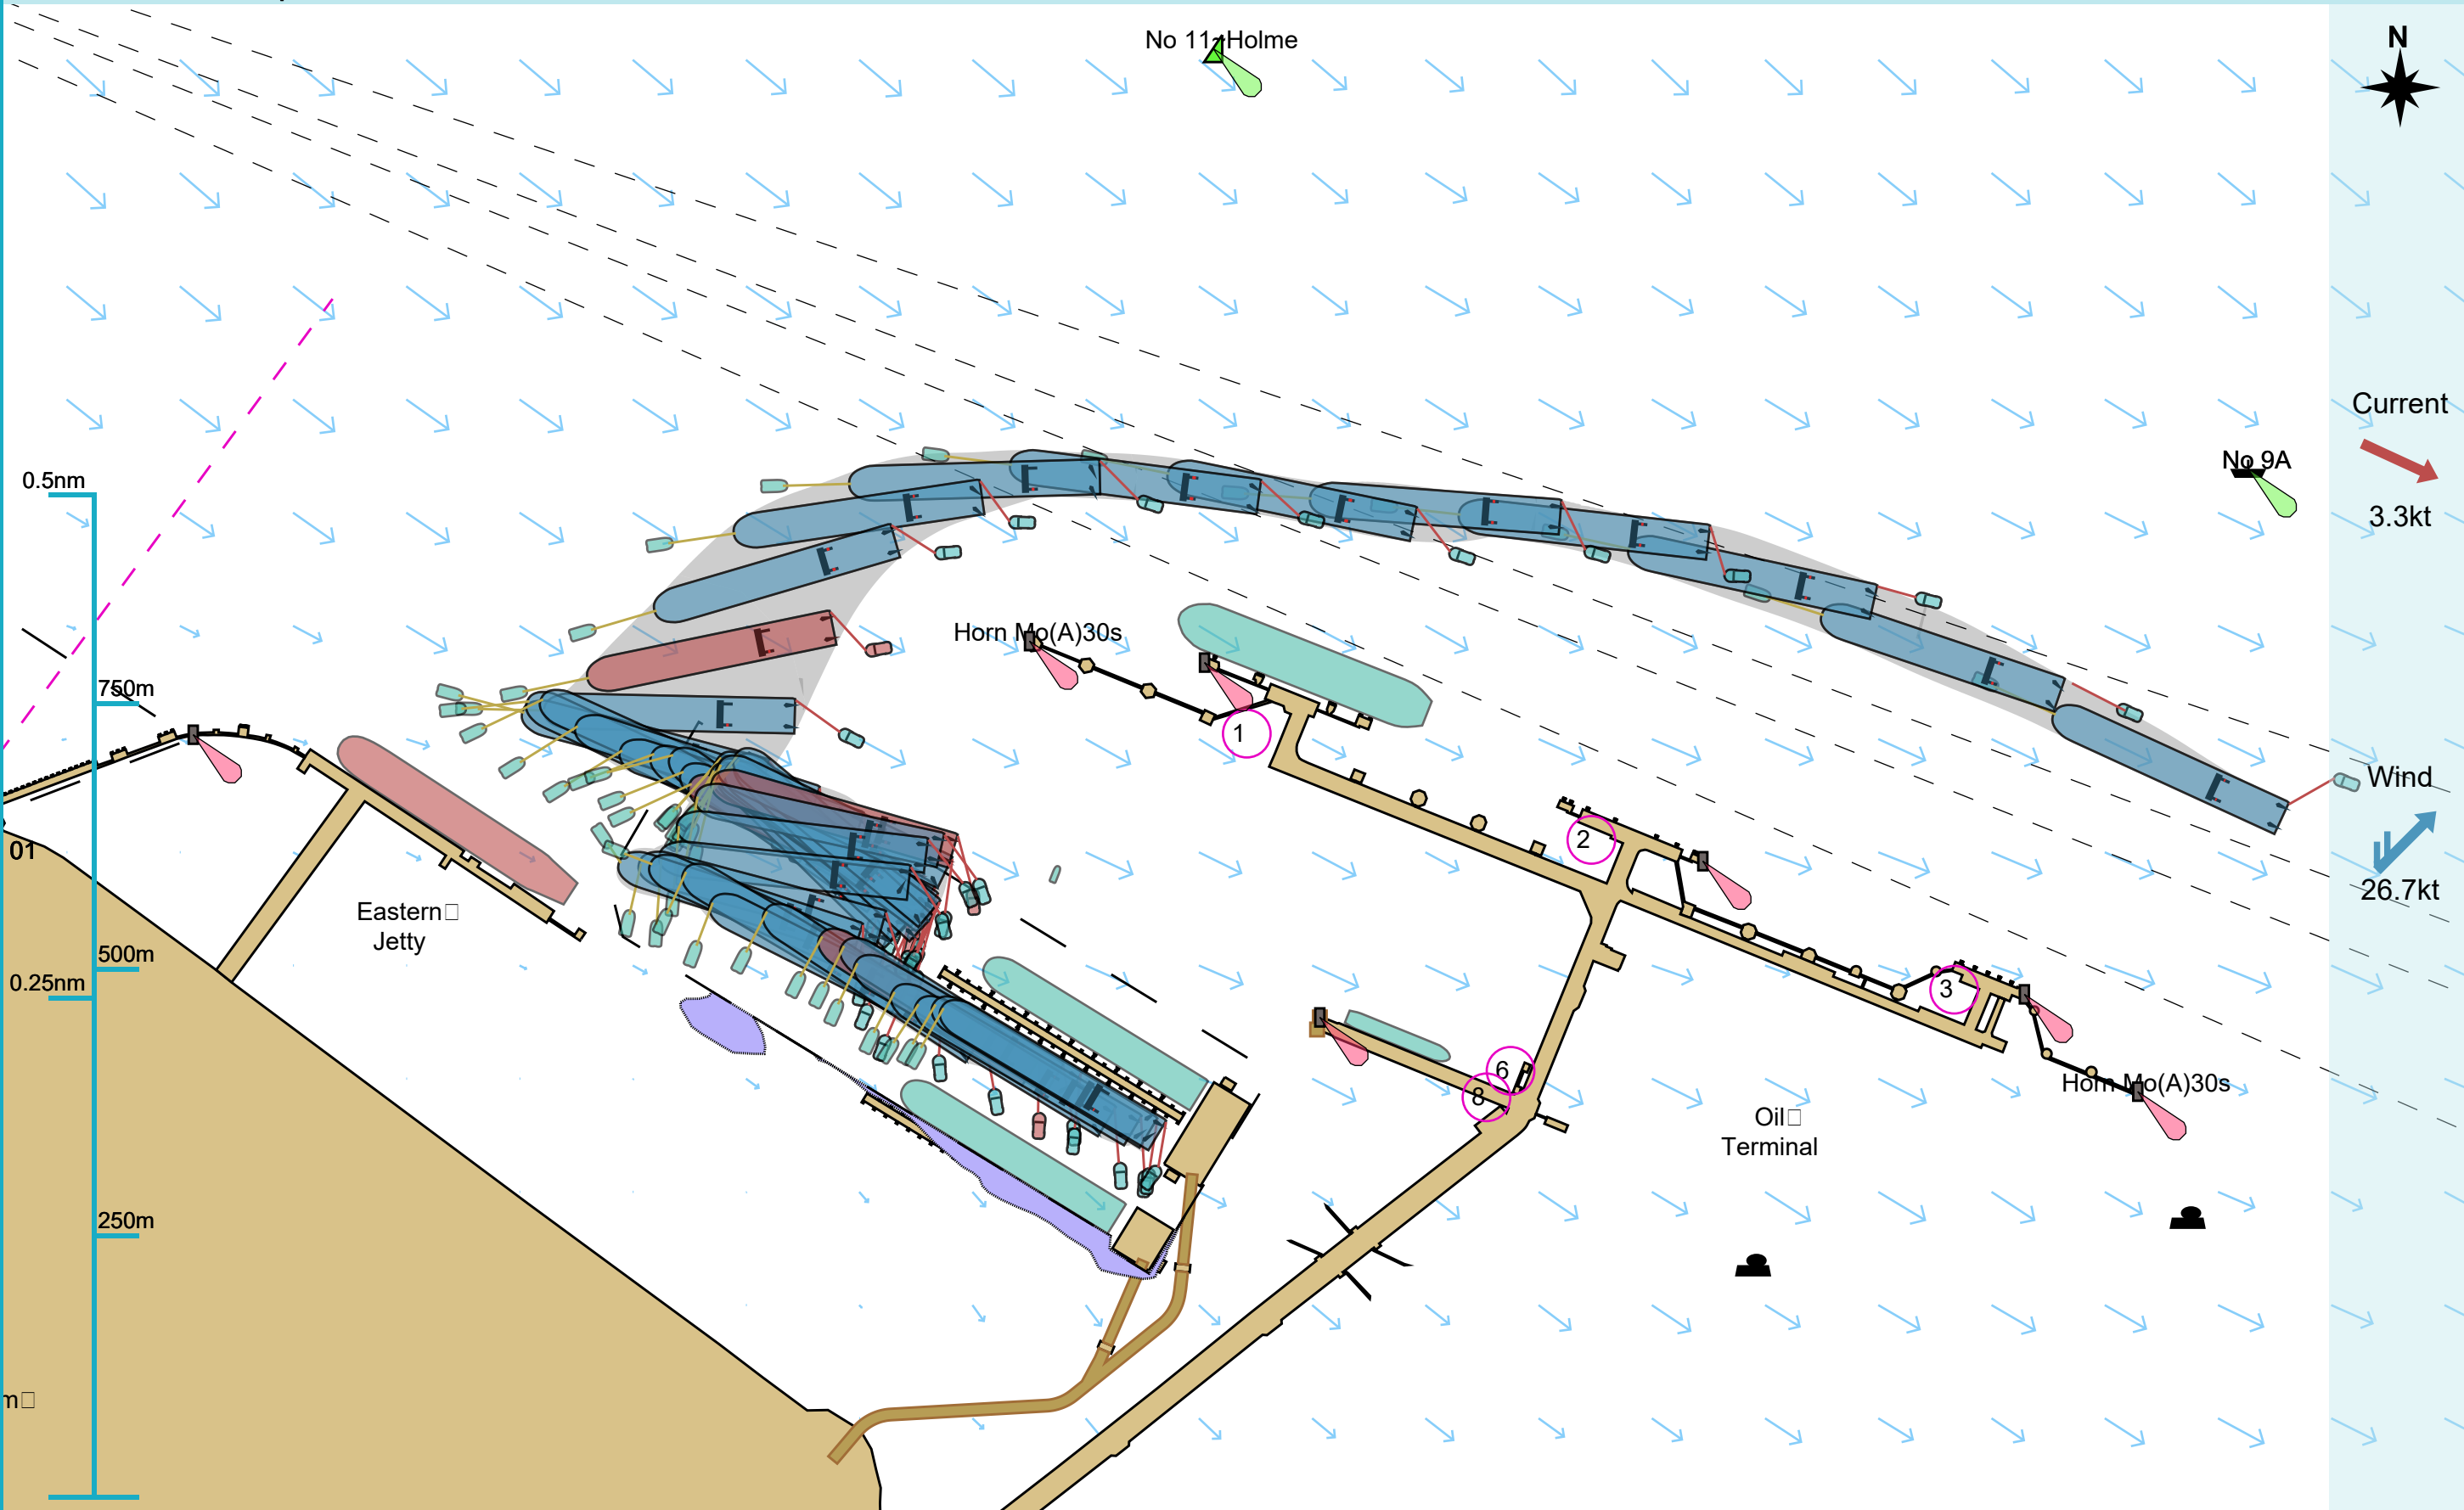

### Manoeuvre track plot

Ships plotted every 1 mins, highlight every 10 mins

### Manoeuvre track plot

Ships plotted every 1 mins, highlight every 10 mins

Manoeuvre track plot

Ships plotted every 1 mins, highlight every 10 mins