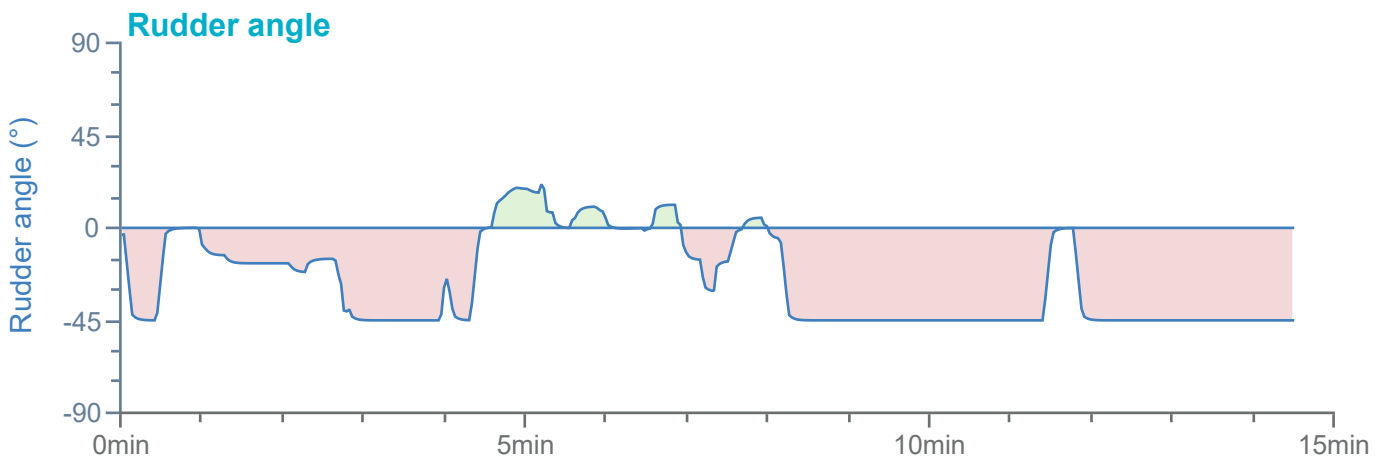

### Manoeuvre track plot

Ships plotted every 1 mins, highlight every 10 mins

### Manoeuvre track plot