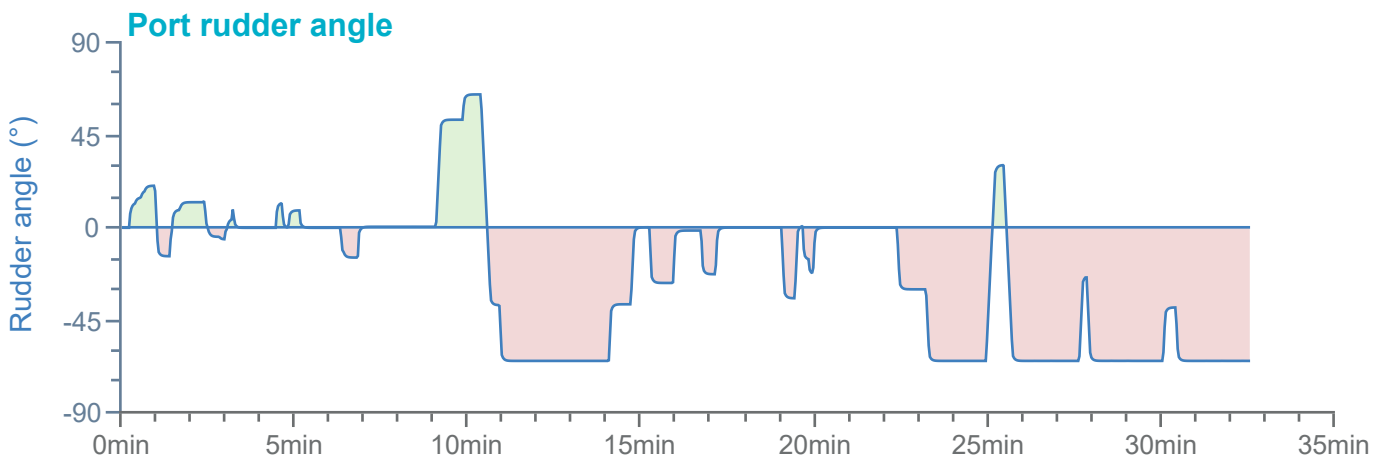

### Manoeuvre track plot

Ships plotted every 1 mins, highlight every 10 mins

Manoeuvre track plot

Ships plotted every 1 mins, highlight every 10 mins

### Manoeuvre track plot

Ships plotted every 1 mins, highlight every 10 mins