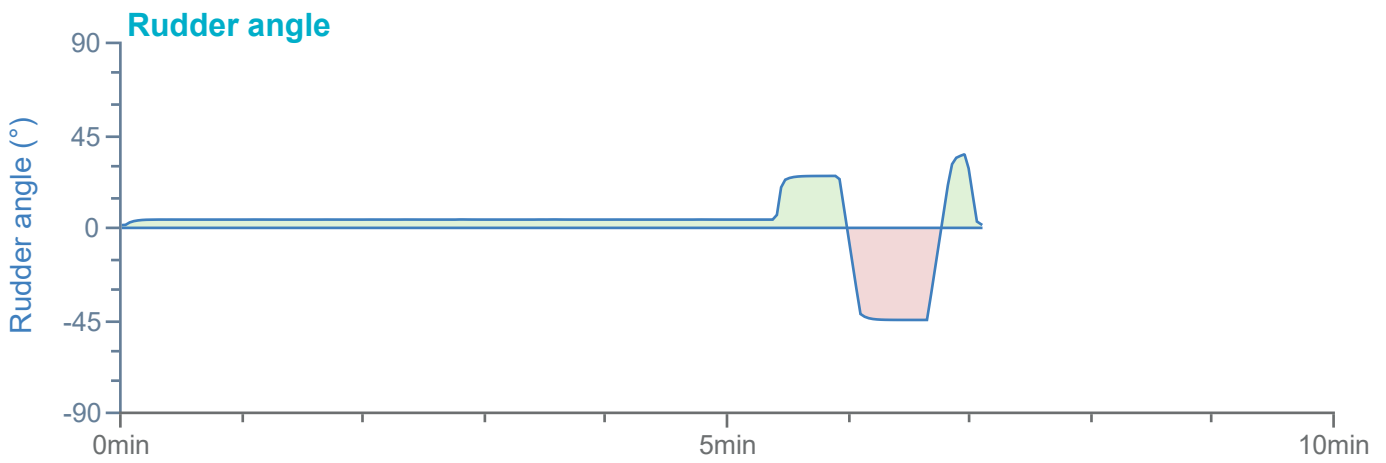

### Manoeuvre track plot

Ships plotted every 1 mins, highlight every 10 mins

Manoeuvre track plot

### Manoeuvre track plot

Ships plotted every 1 mins, highlight every 10 mins