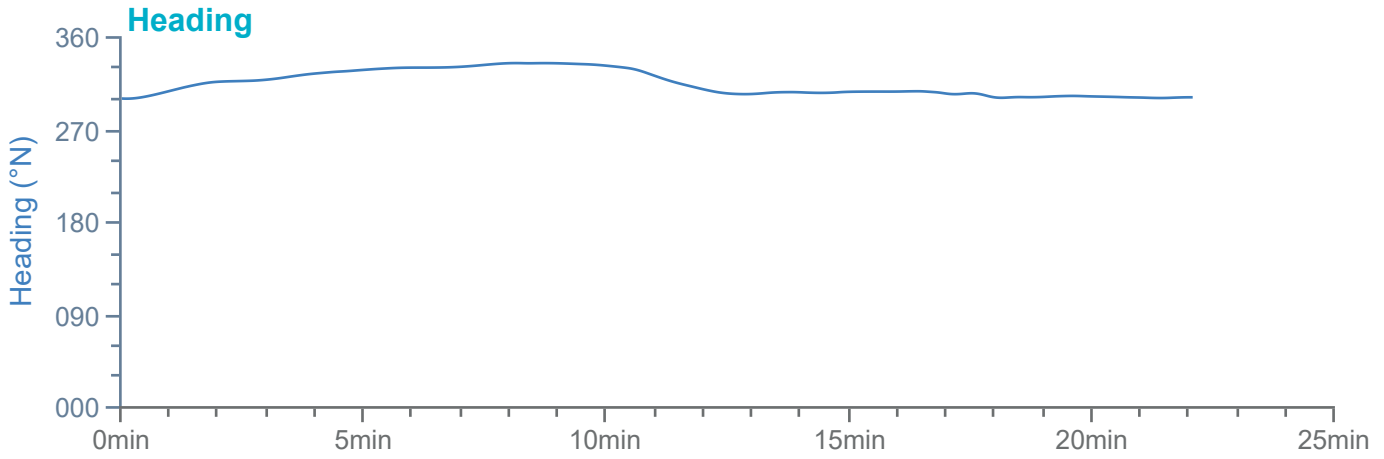

### Manoeuvre track plot

Ships plotted every 1 mins, highlight every 10 mins

Manoeuvre track plot

Ships plotted every 1 mins, highlight every 10 mins