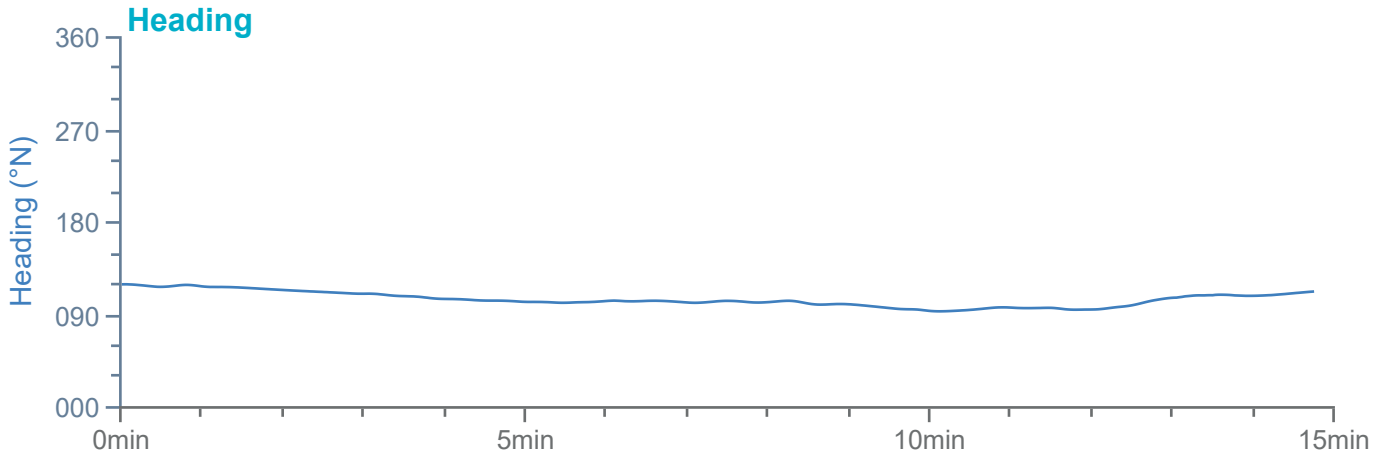

### Manoeuvre track plot

Ships plotted every 1 mins, highlight every 10 mins

### Manoeuvre track plot

Ships plotted every 1 mins, highlight every 10 mins

Manoeuvre track plot

Ships plotted every 1 mins, highlight every 10 mins

**HR Wallingford**  
*Working with water*

DMR 719286

FS 516431