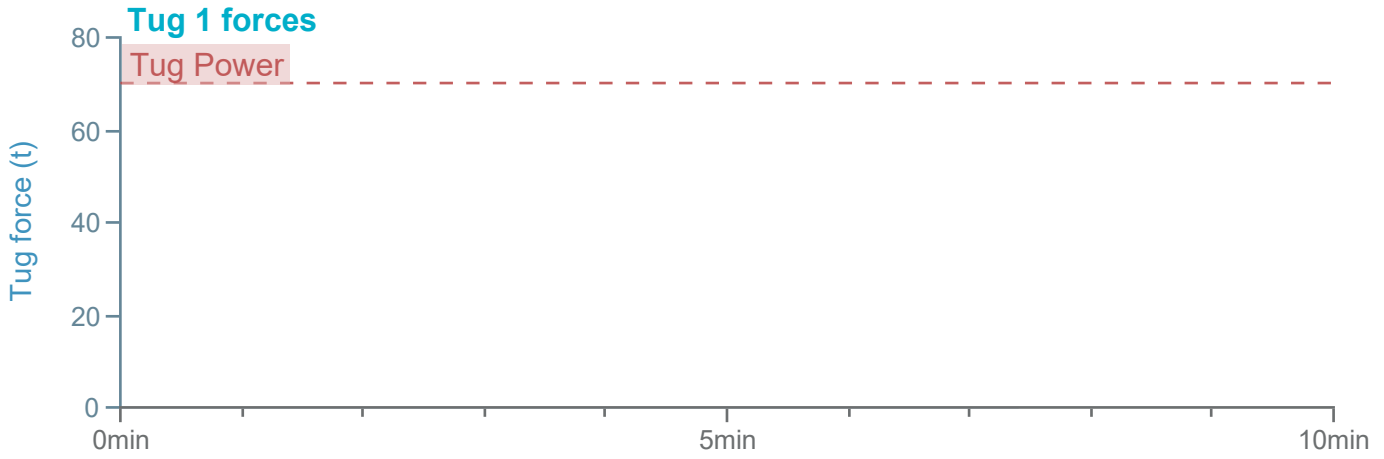

### Manoeuvre track plot

Ships plotted every 1 mins, highlight every 10 mins

Manoeuvre track plot

Ships plotted every 1 mins, highlight every 10 mins