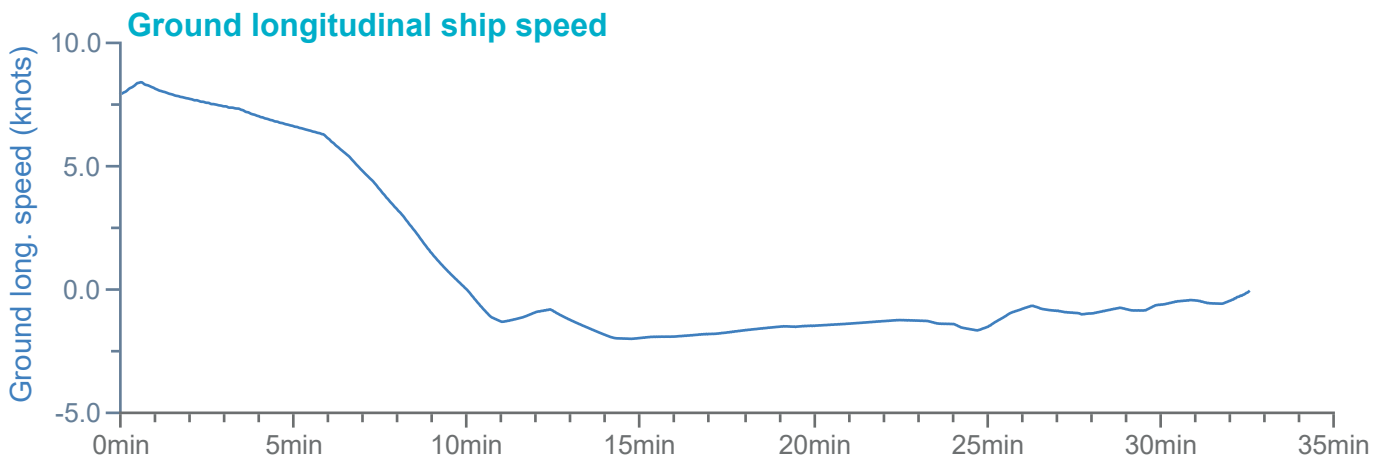

### Manoeuvre track plot

Ships plotted every 1 mins, highlight every 10 mins

### Manoeuvre track plot

Ships plotted every 1 mins, highlight every 10 mins

Manoeuvre track plot

Ships plotted every 1 mins, highlight every 10 mins