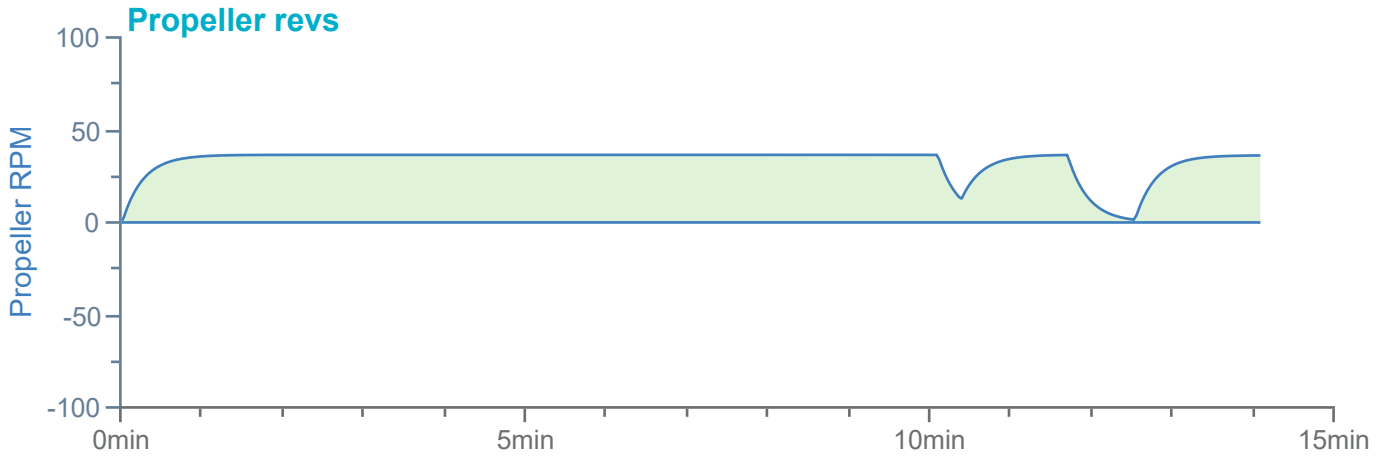

### Manoeuvre track plot

Ships plotted every 1 mins, highlight every 10 mins

### Manoeuvre track plot

Ships plotted every 1 mins, highlight every 10 mins

Manoeuvre track plot

Ships plotted every 1 mins, highlight every 10 mins

**HR Wallingford**  
*Working with water*

DMR 719286

FS 516431