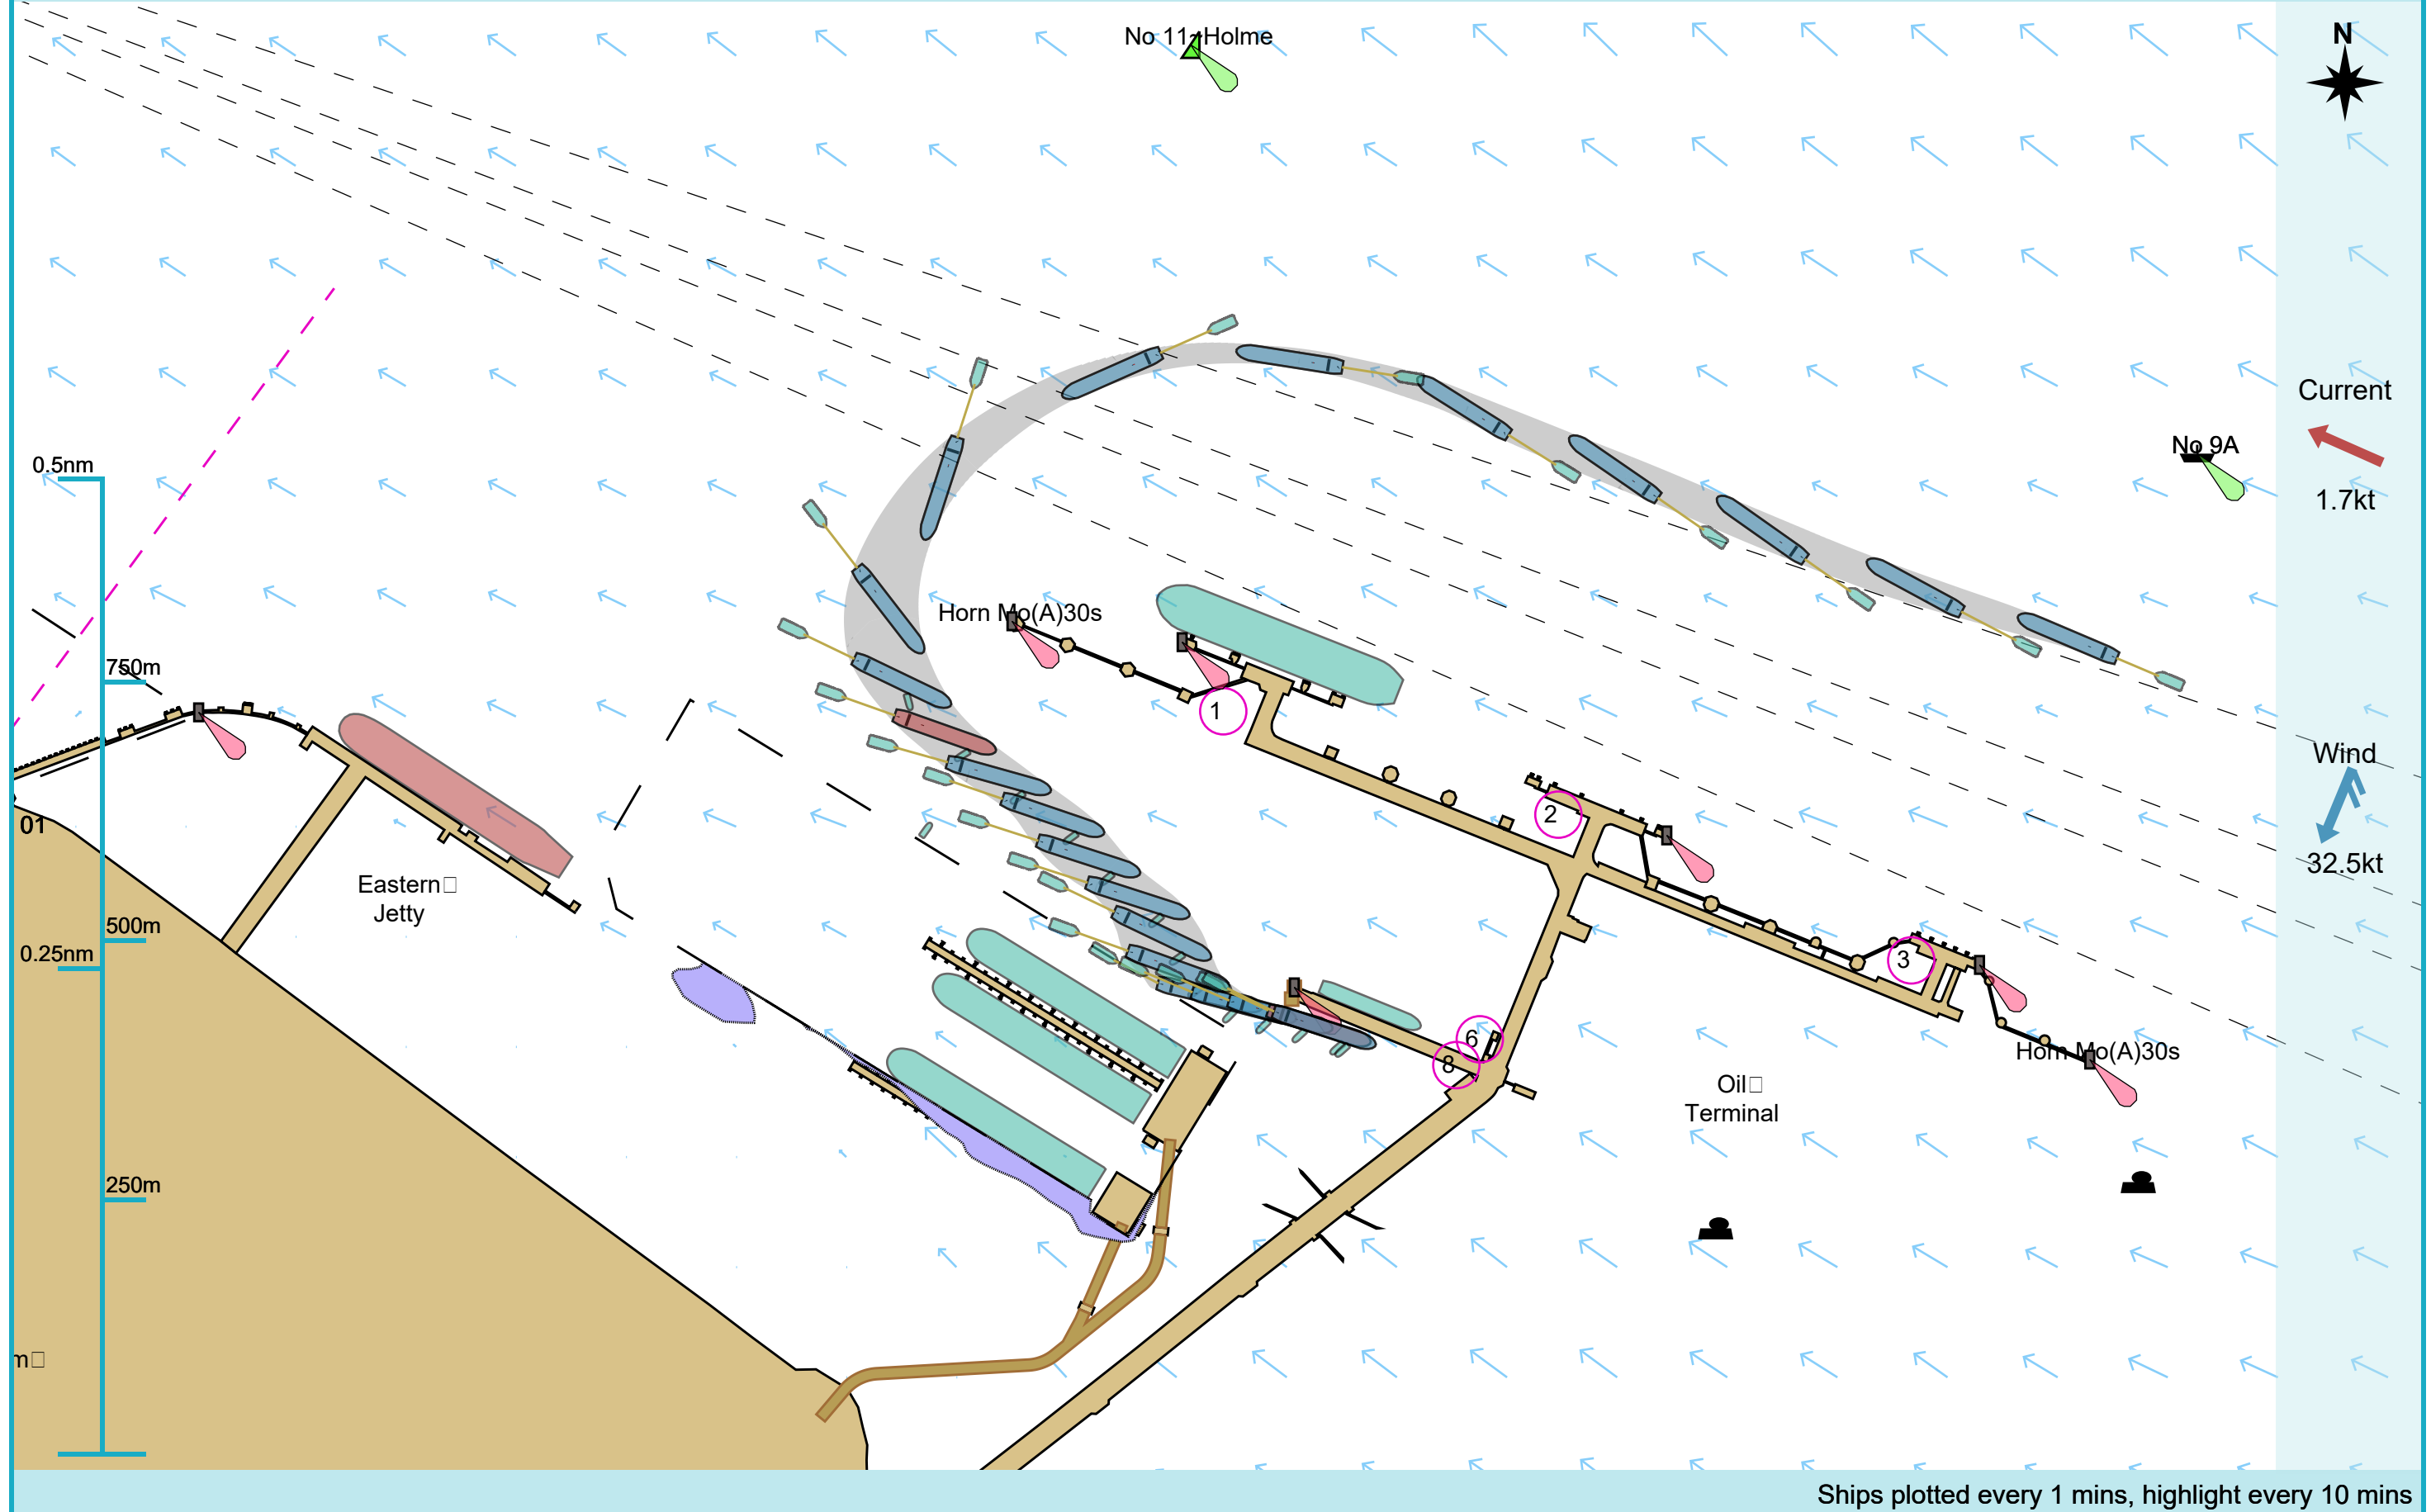

### Manoeuvre track plot

Ships plotted every 1 mins, highlight every 10 mins

### Manoeuvre track plot

Ships plotted every 1 mins, highlight every 10 mins

Manoeuvre track plot

Ships plotted every 1 mins, highlight every 10 mins