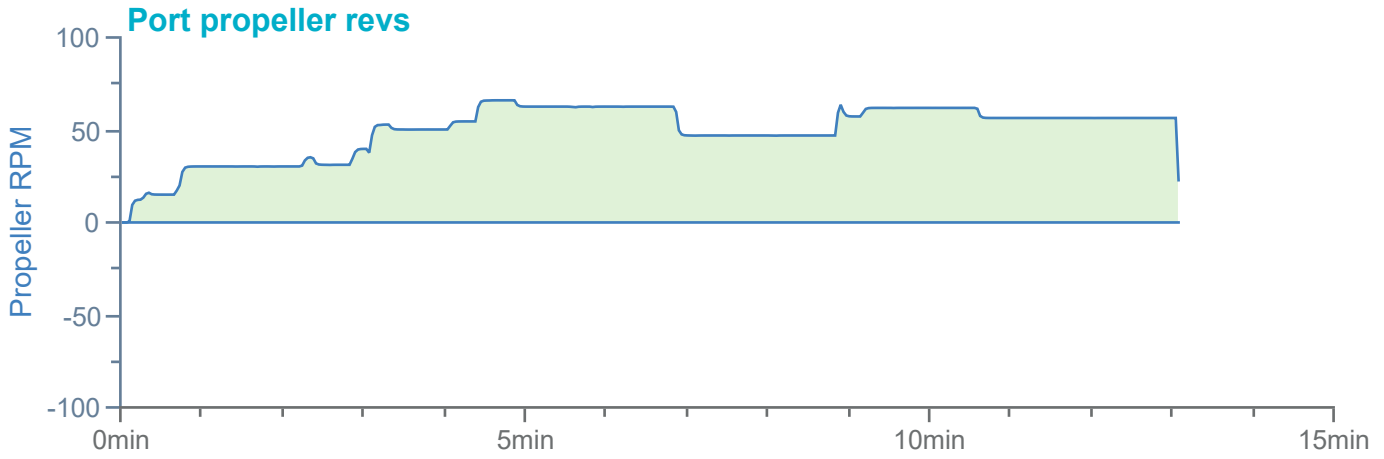

### Manoeuvre track plot

Ships plotted every 1 mins, highlight every 10 mins

Manoeuvre track plot