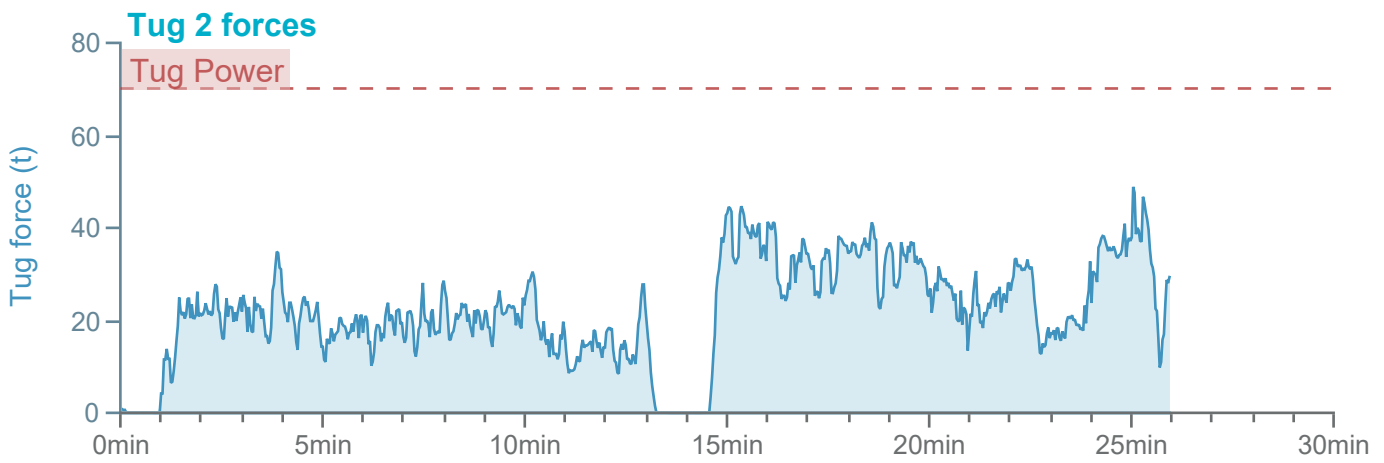

### Manoeuvre track plot

Ships plotted every 1 mins, highlight every 10 mins

### Manoeuvre track plot

Ships plotted every 1 mins, highlight every 10 mins

Manoeuvre track plot

### Manoeuvre track plot