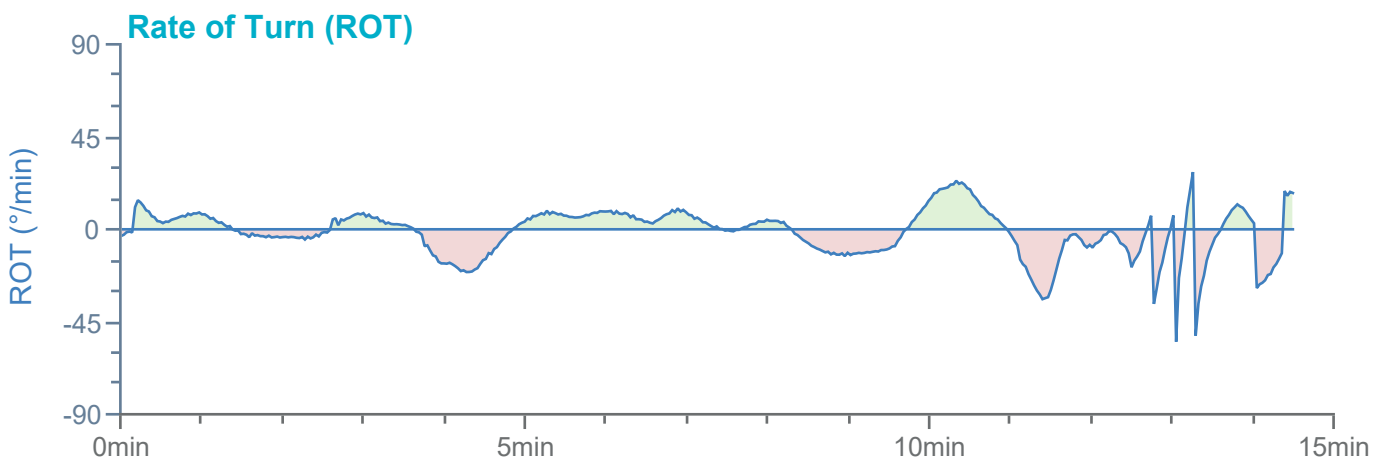

### Manoeuvre track plot

Ships plotted every 1 mins, highlight every 10 mins