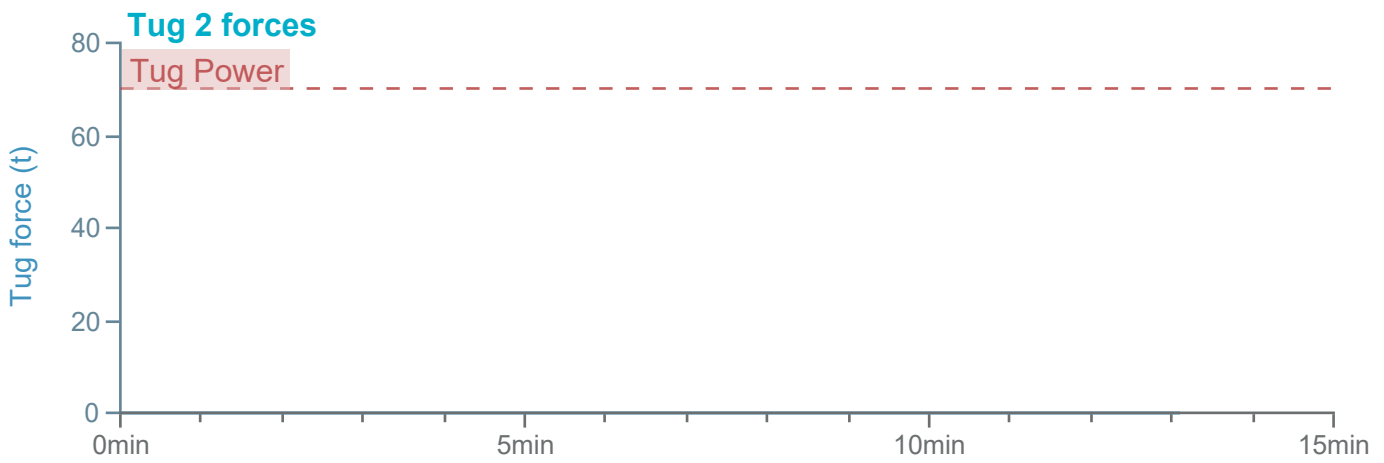

### Manoeuvre track plot

Ships plotted every 1 mins, highlight every 10 mins

Manoeuvre track plot