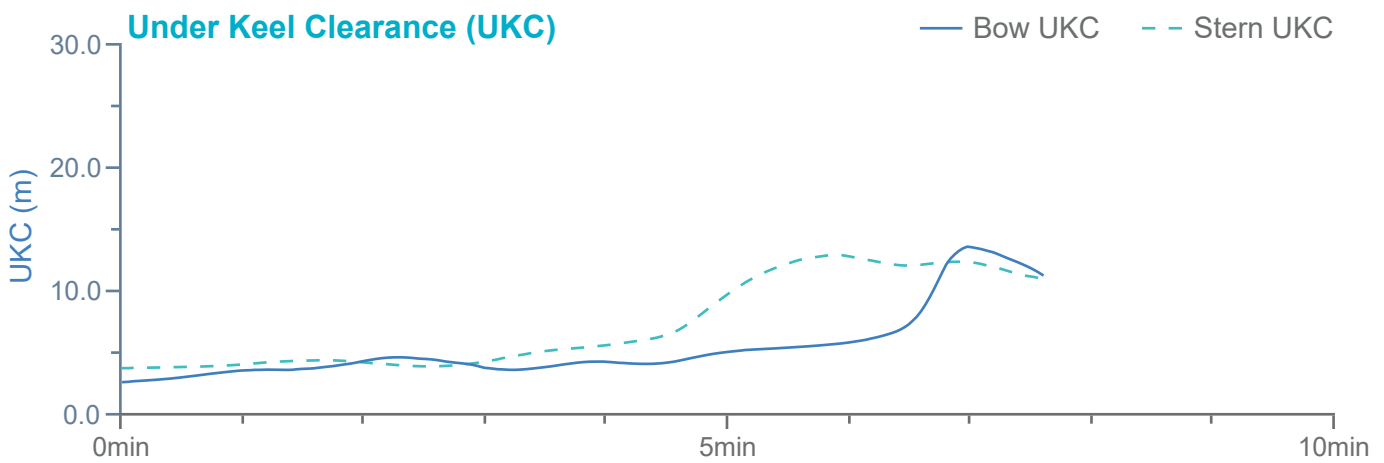

### Manoeuvre track plot

Ships plotted every 1 mins, highlight every 10 mins

### Manoeuvre track plot