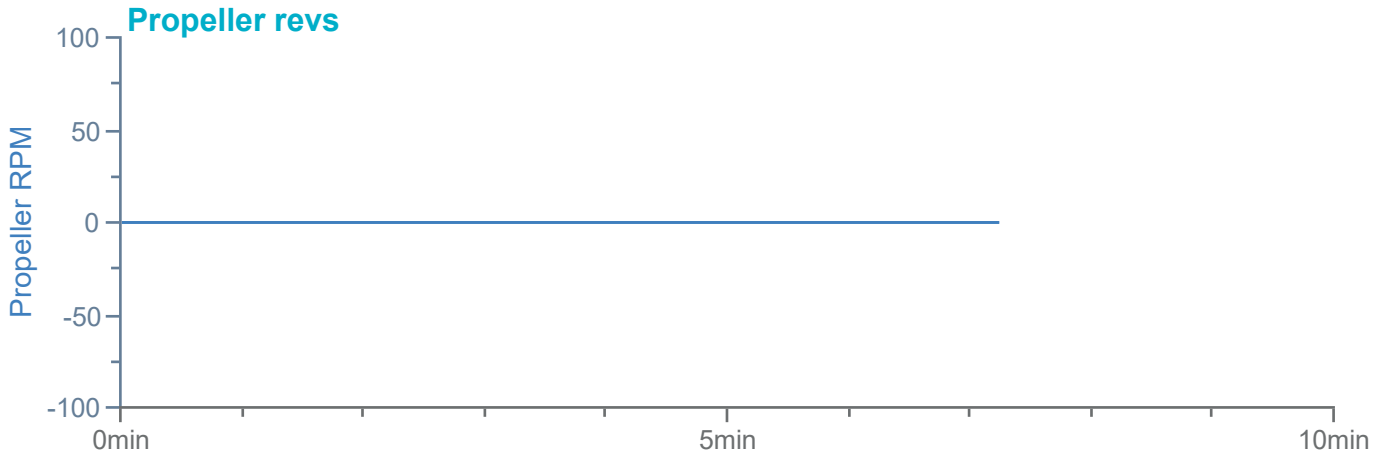

### Manoeuvre track plot

Ships plotted every 1 mins, highlight every 10 mins

Manoeuvre track plot

Ships plotted every 1 mins, highlight every 10 mins

### Manoeuvre track plot

Ships plotted every 1 mins, highlight every 10 mins

Manoeuvre track plot