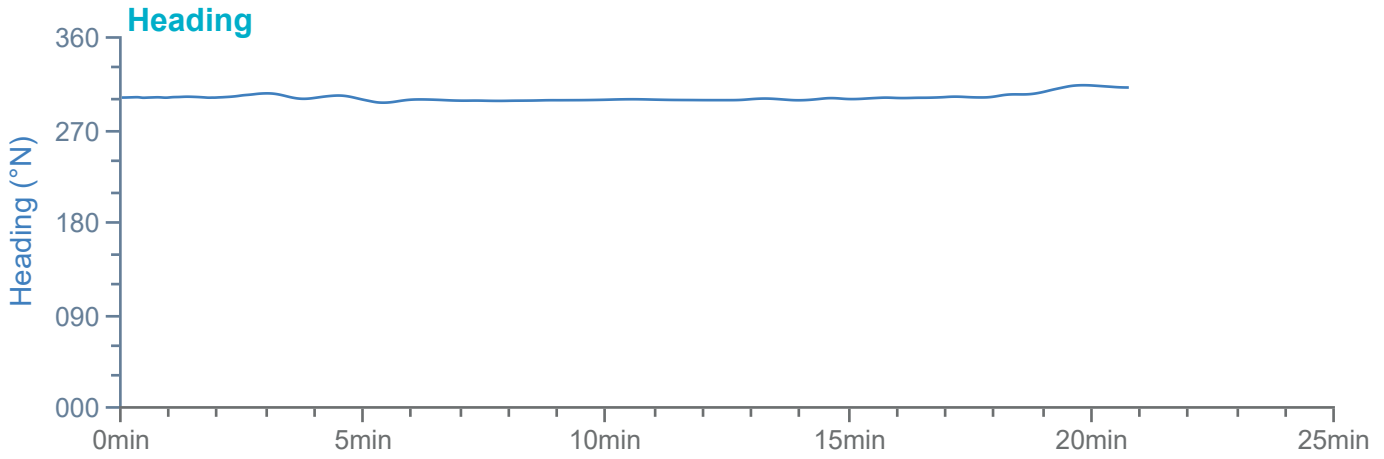

### Manoeuvre track plot

Ships plotted every 1 mins, highlight every 10 mins

Manoeuvre track plot

Ships plotted every 1 mins, highlight every 10 mins