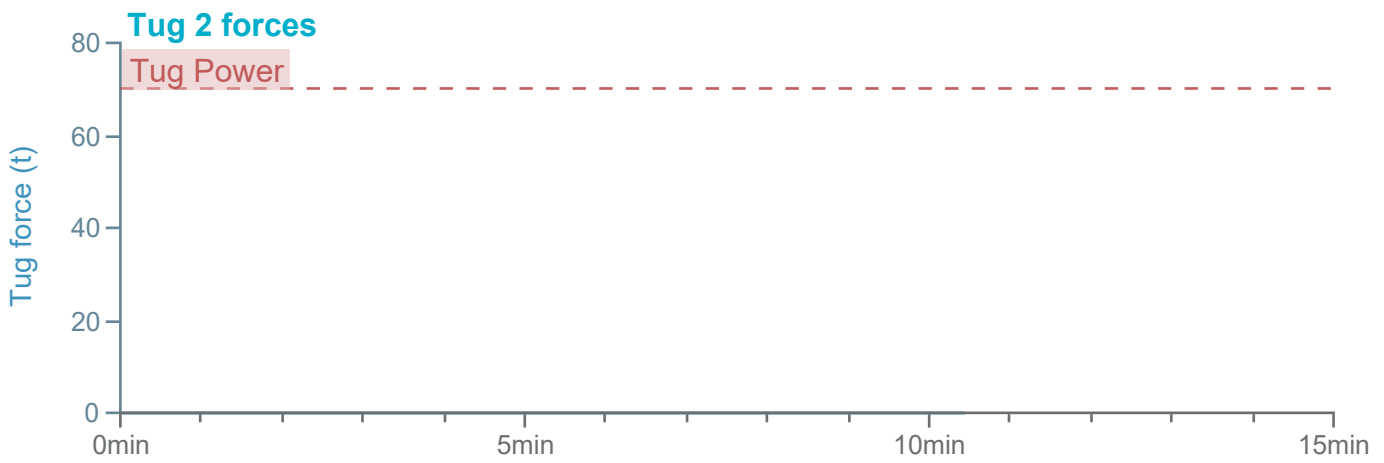

### Manoeuvre track plot

Ships plotted every 1 mins, highlight every 10 mins

Manoeuvre track plot

Ships plotted every 1 mins, highlight every 10 mins