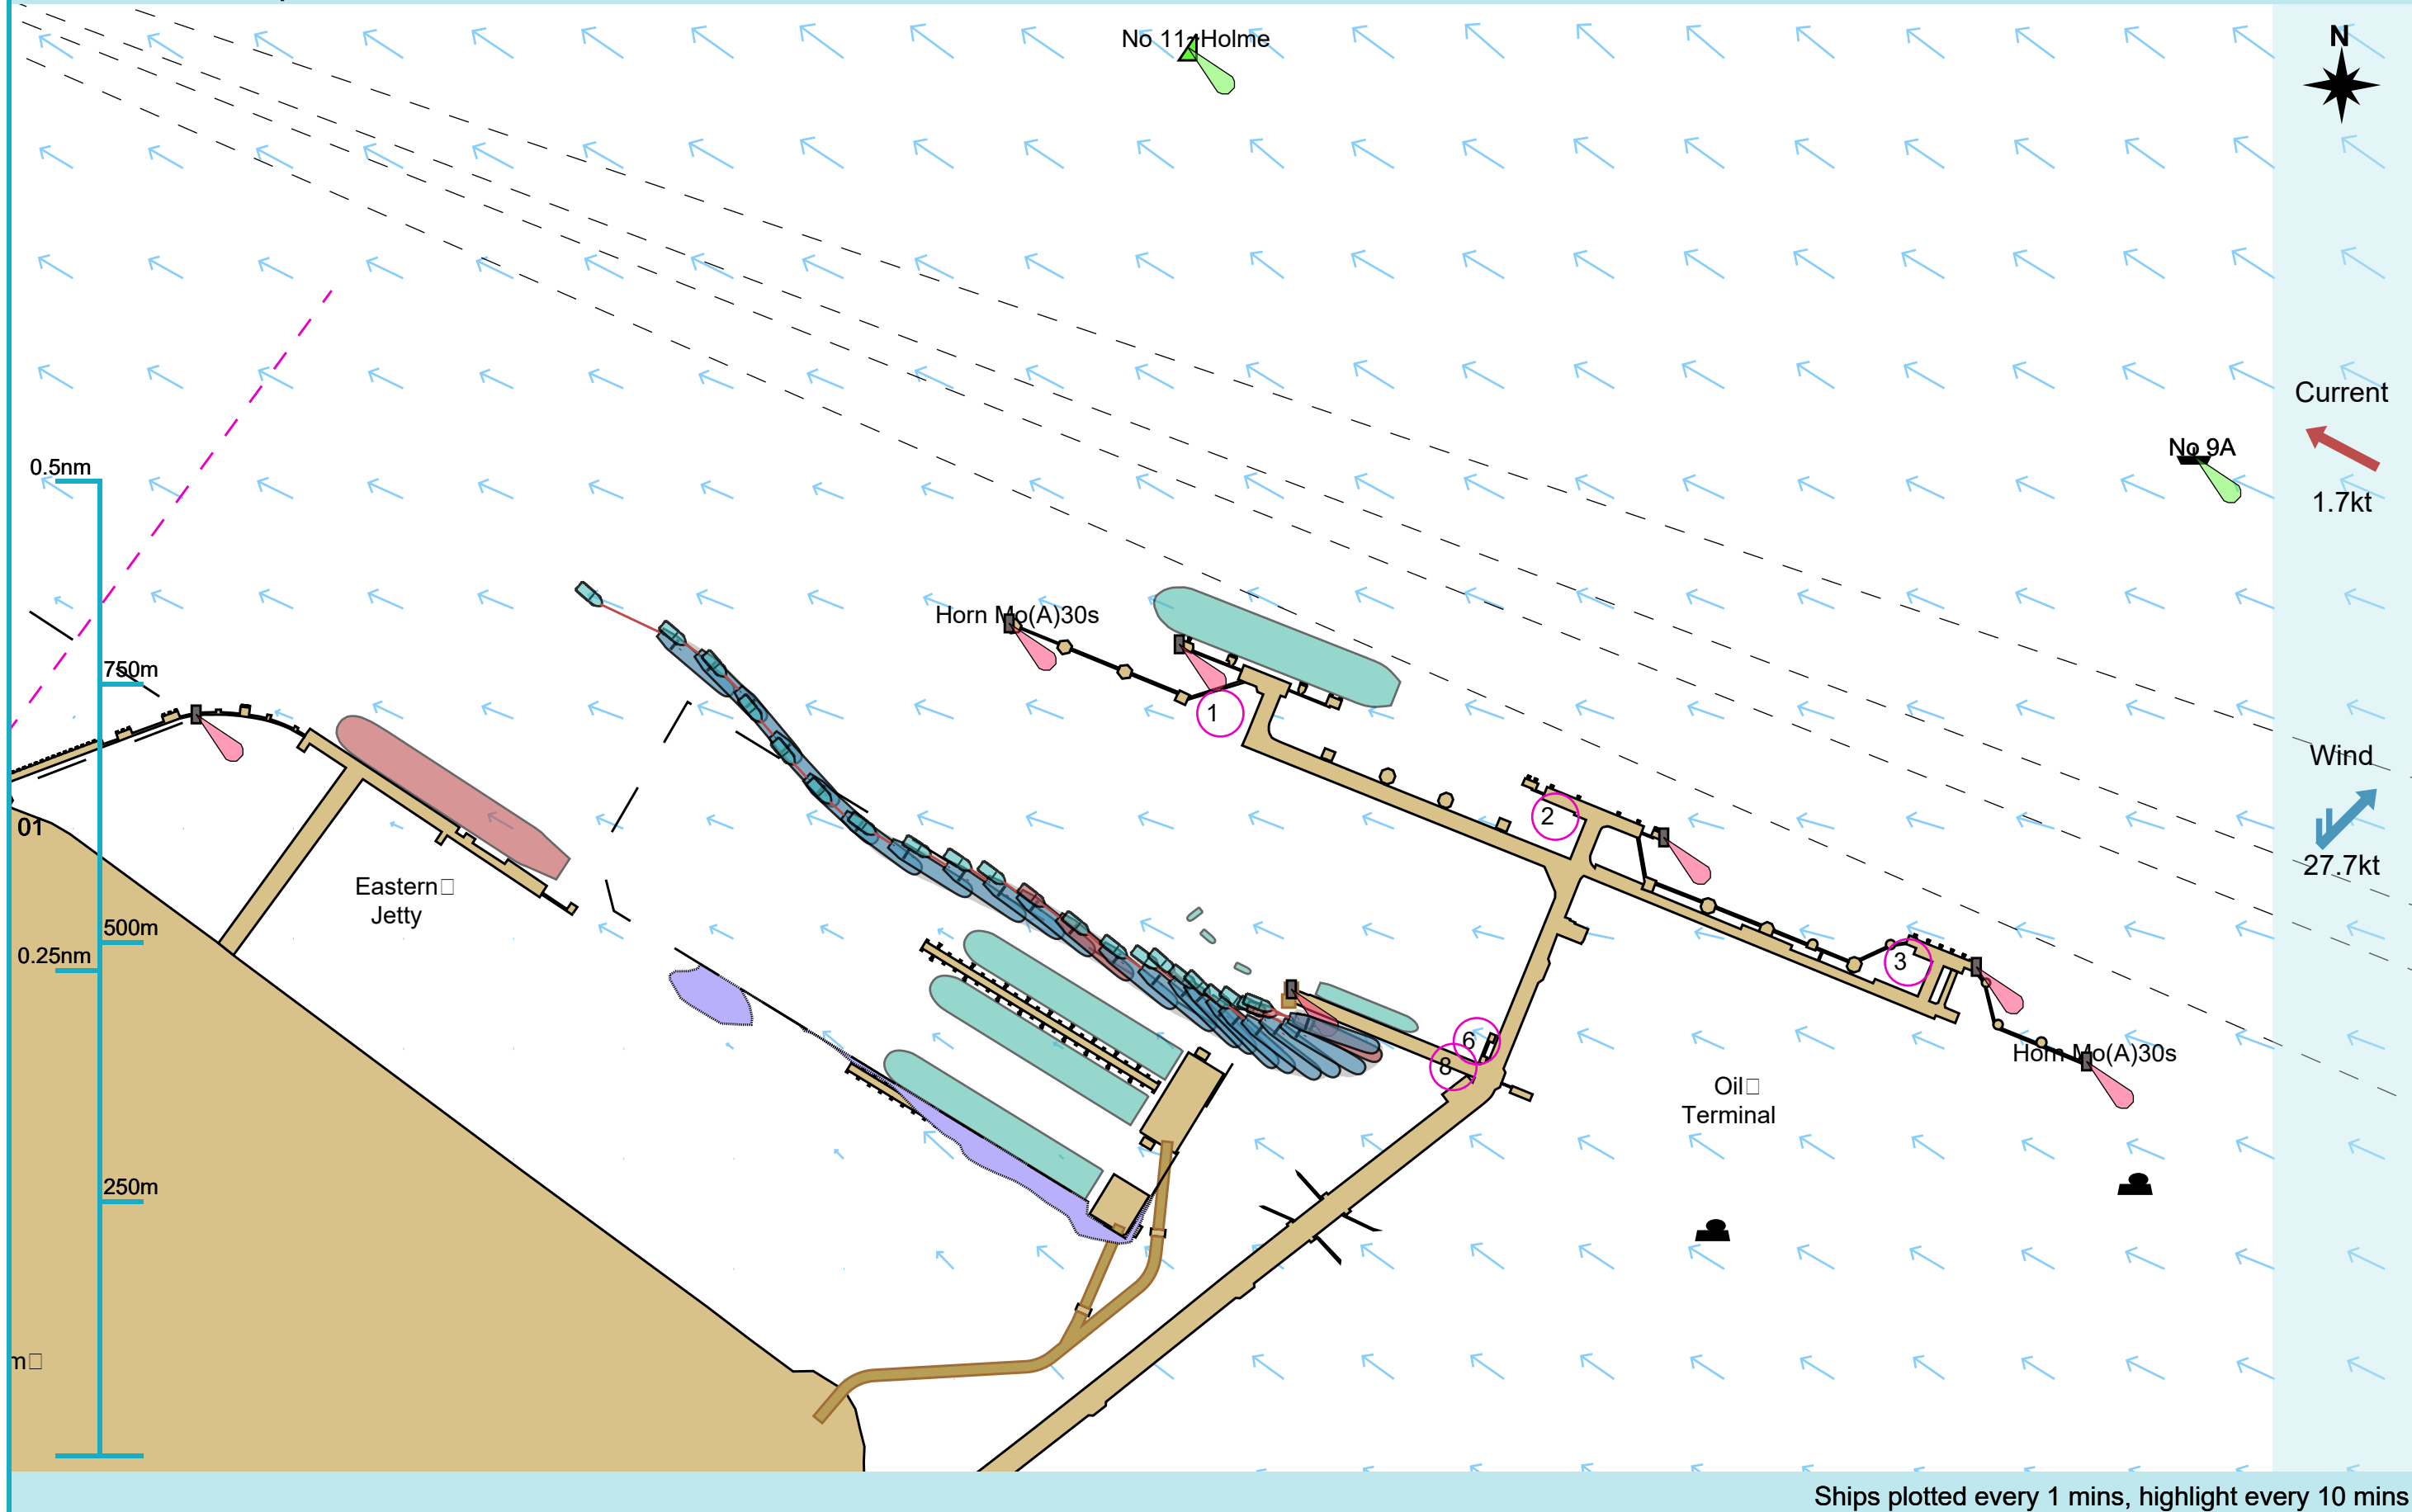

### Manoeuvre track plot

### Manoeuvre track plot

Ships plotted every 1 mins, highlight every 10 mins