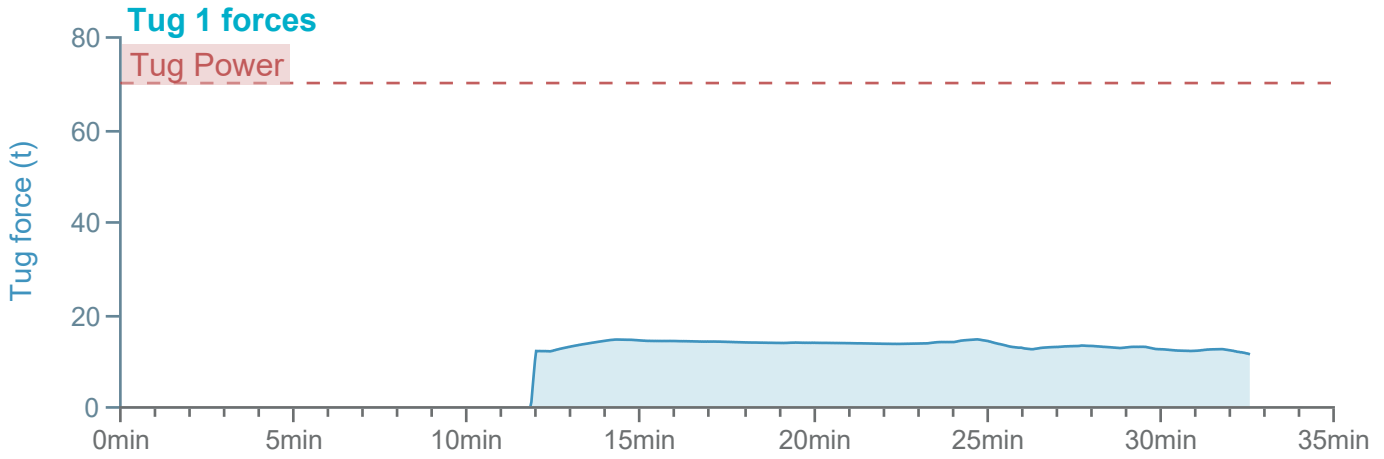

### Manoeuvre track plot

Ships plotted every 1 mins, highlight every 10 mins