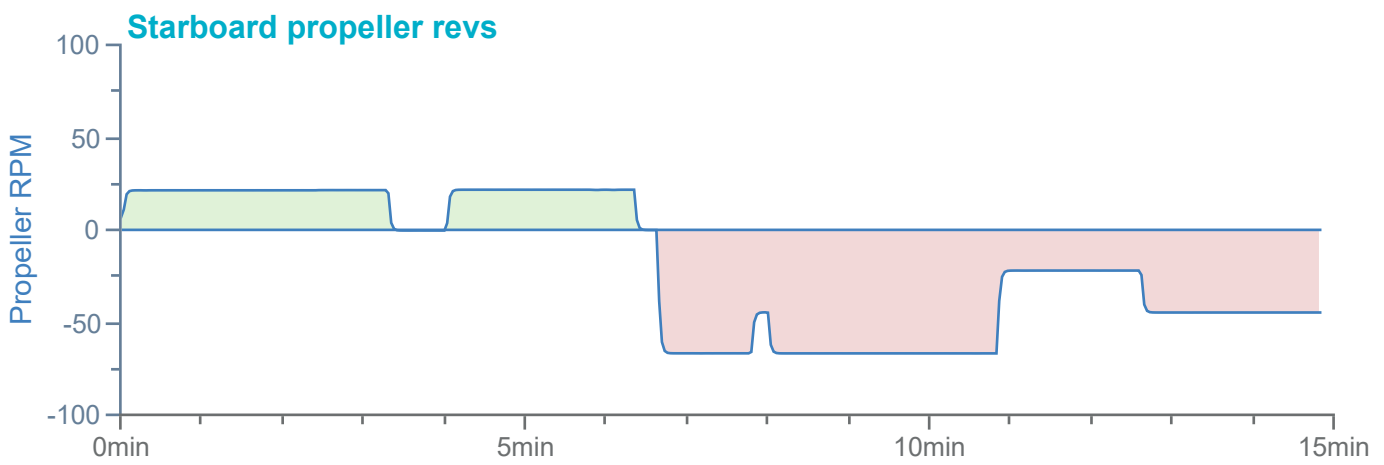

### Manoeuvre track plot

Ships plotted every 1 mins, highlight every 10 mins

Manoeuvre track plot

Ships plotted every 1 mins, highlight every 10 mins