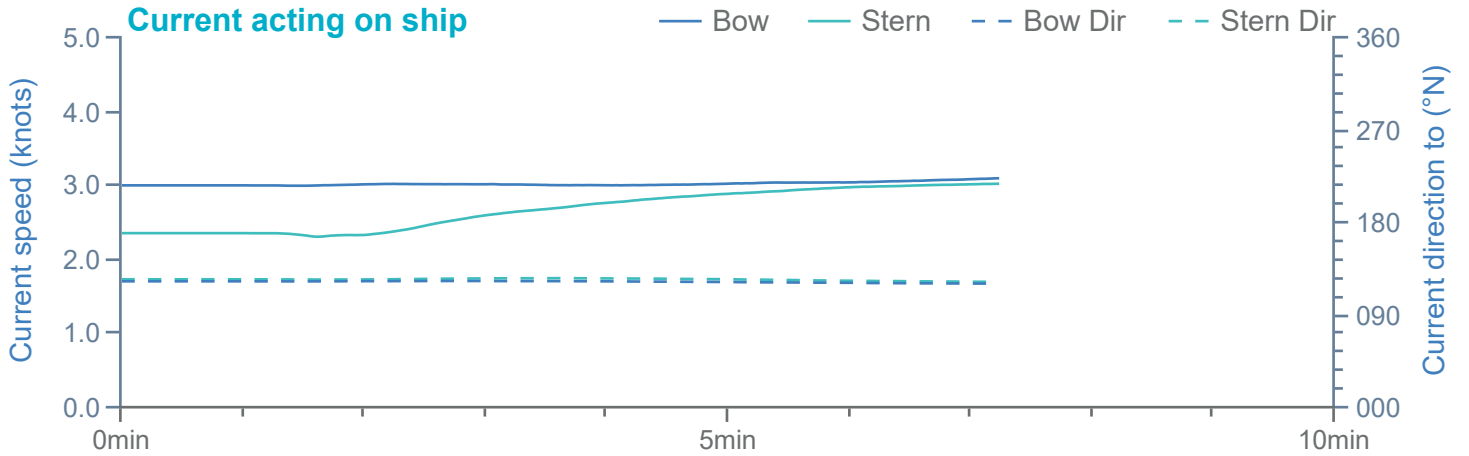

### Manoeuvre track plot

Ships plotted every 1 mins, highlight every 10 mins

Manoeuvre track plot

Ships plotted every 1 mins, highlight every 10 mins

### Manoeuvre track plot

Ships plotted every 1 mins, highlight every 10 mins

Manoeuvre track plot