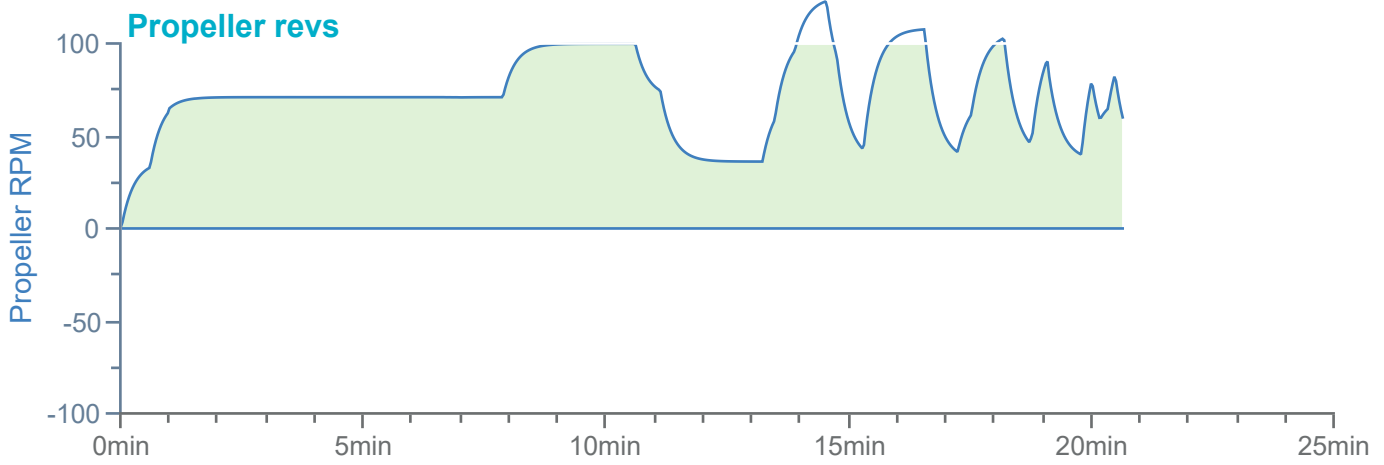

### Manoeuvre track plot

Ships plotted every 1 mins, highlight every 10 mins