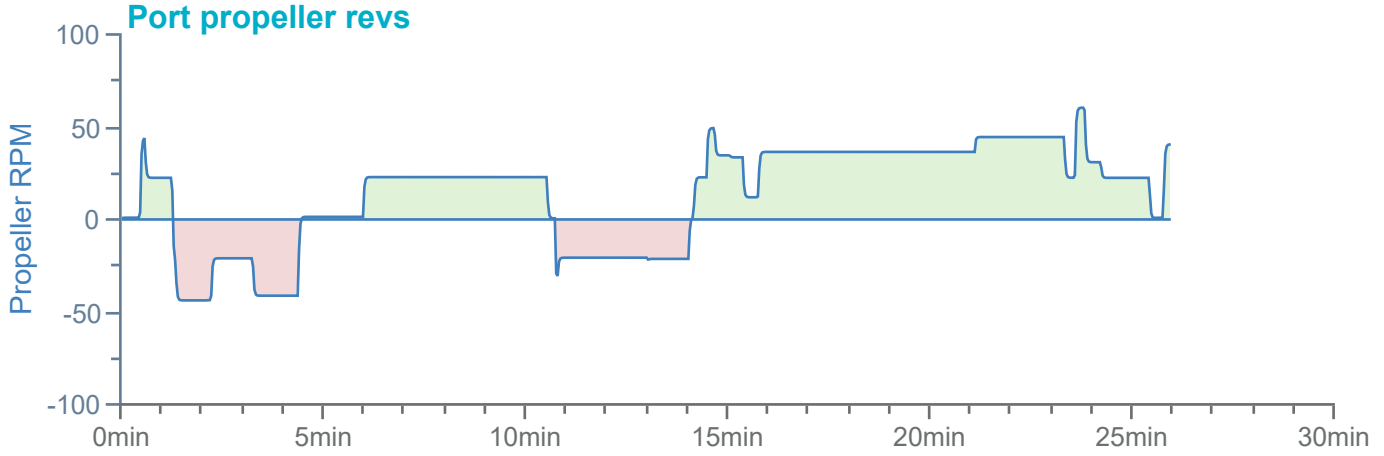

### Manoeuvre track plot

Ships plotted every 1 mins, highlight every 10 mins

### Manoeuvre track plot

Ships plotted every 1 mins, highlight every 10 mins

Manoeuvre track plot

### Manoeuvre track plot