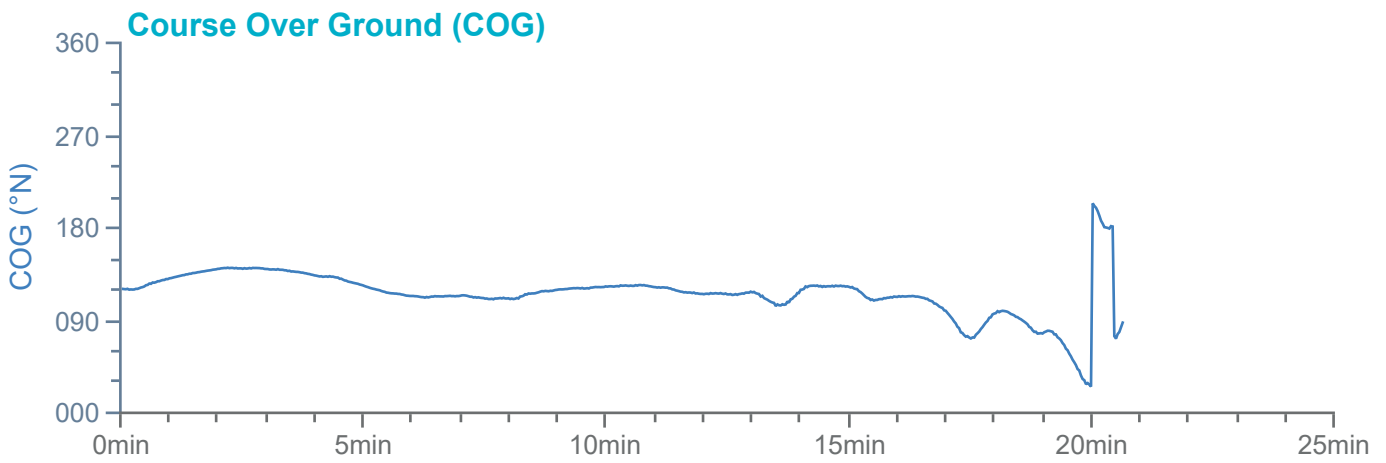

### Manoeuvre track plot

Ships plotted every 1 mins, highlight every 10 mins