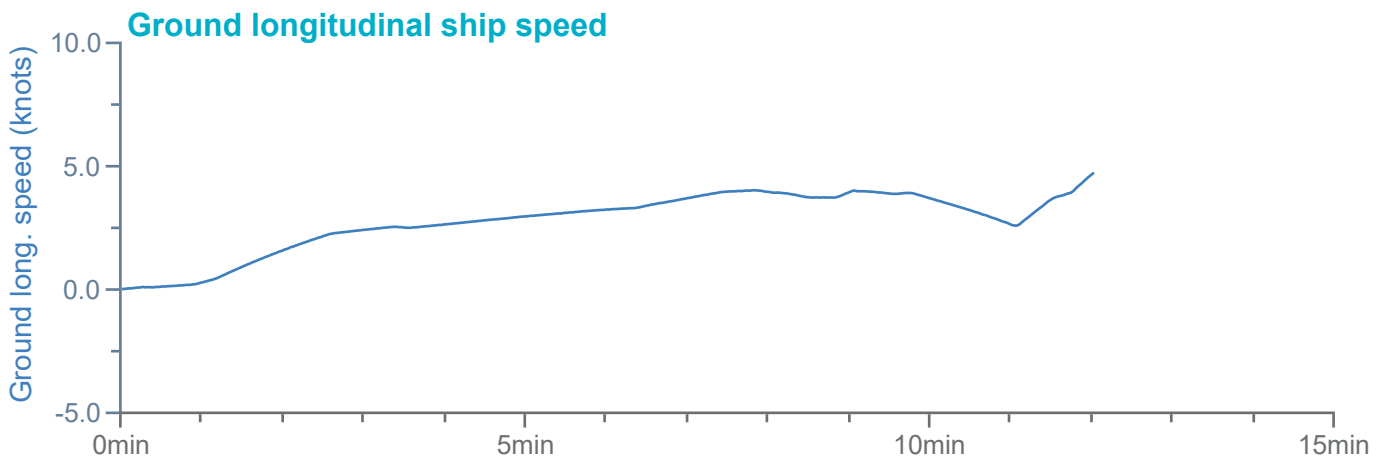

### Manoeuvre track plot

Ships plotted every 1 mins, highlight every 10 mins