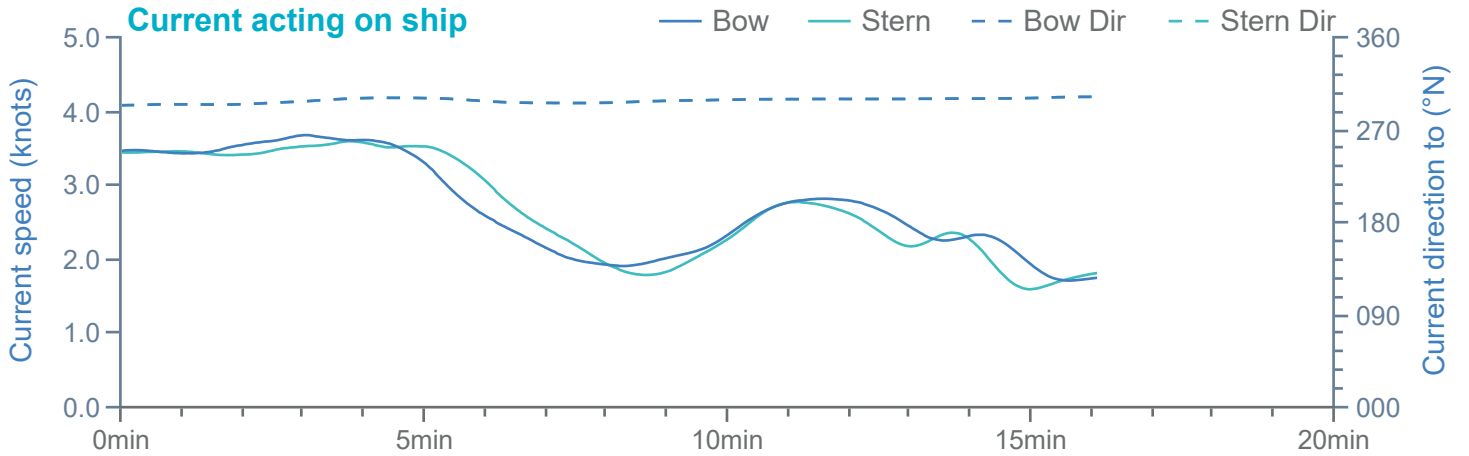

### Manoeuvre track plot

Ships plotted every 1 mins, highlight every 10 mins

Manoeuvre track plot

Ships plotted every 1 mins, highlight every 10 mins