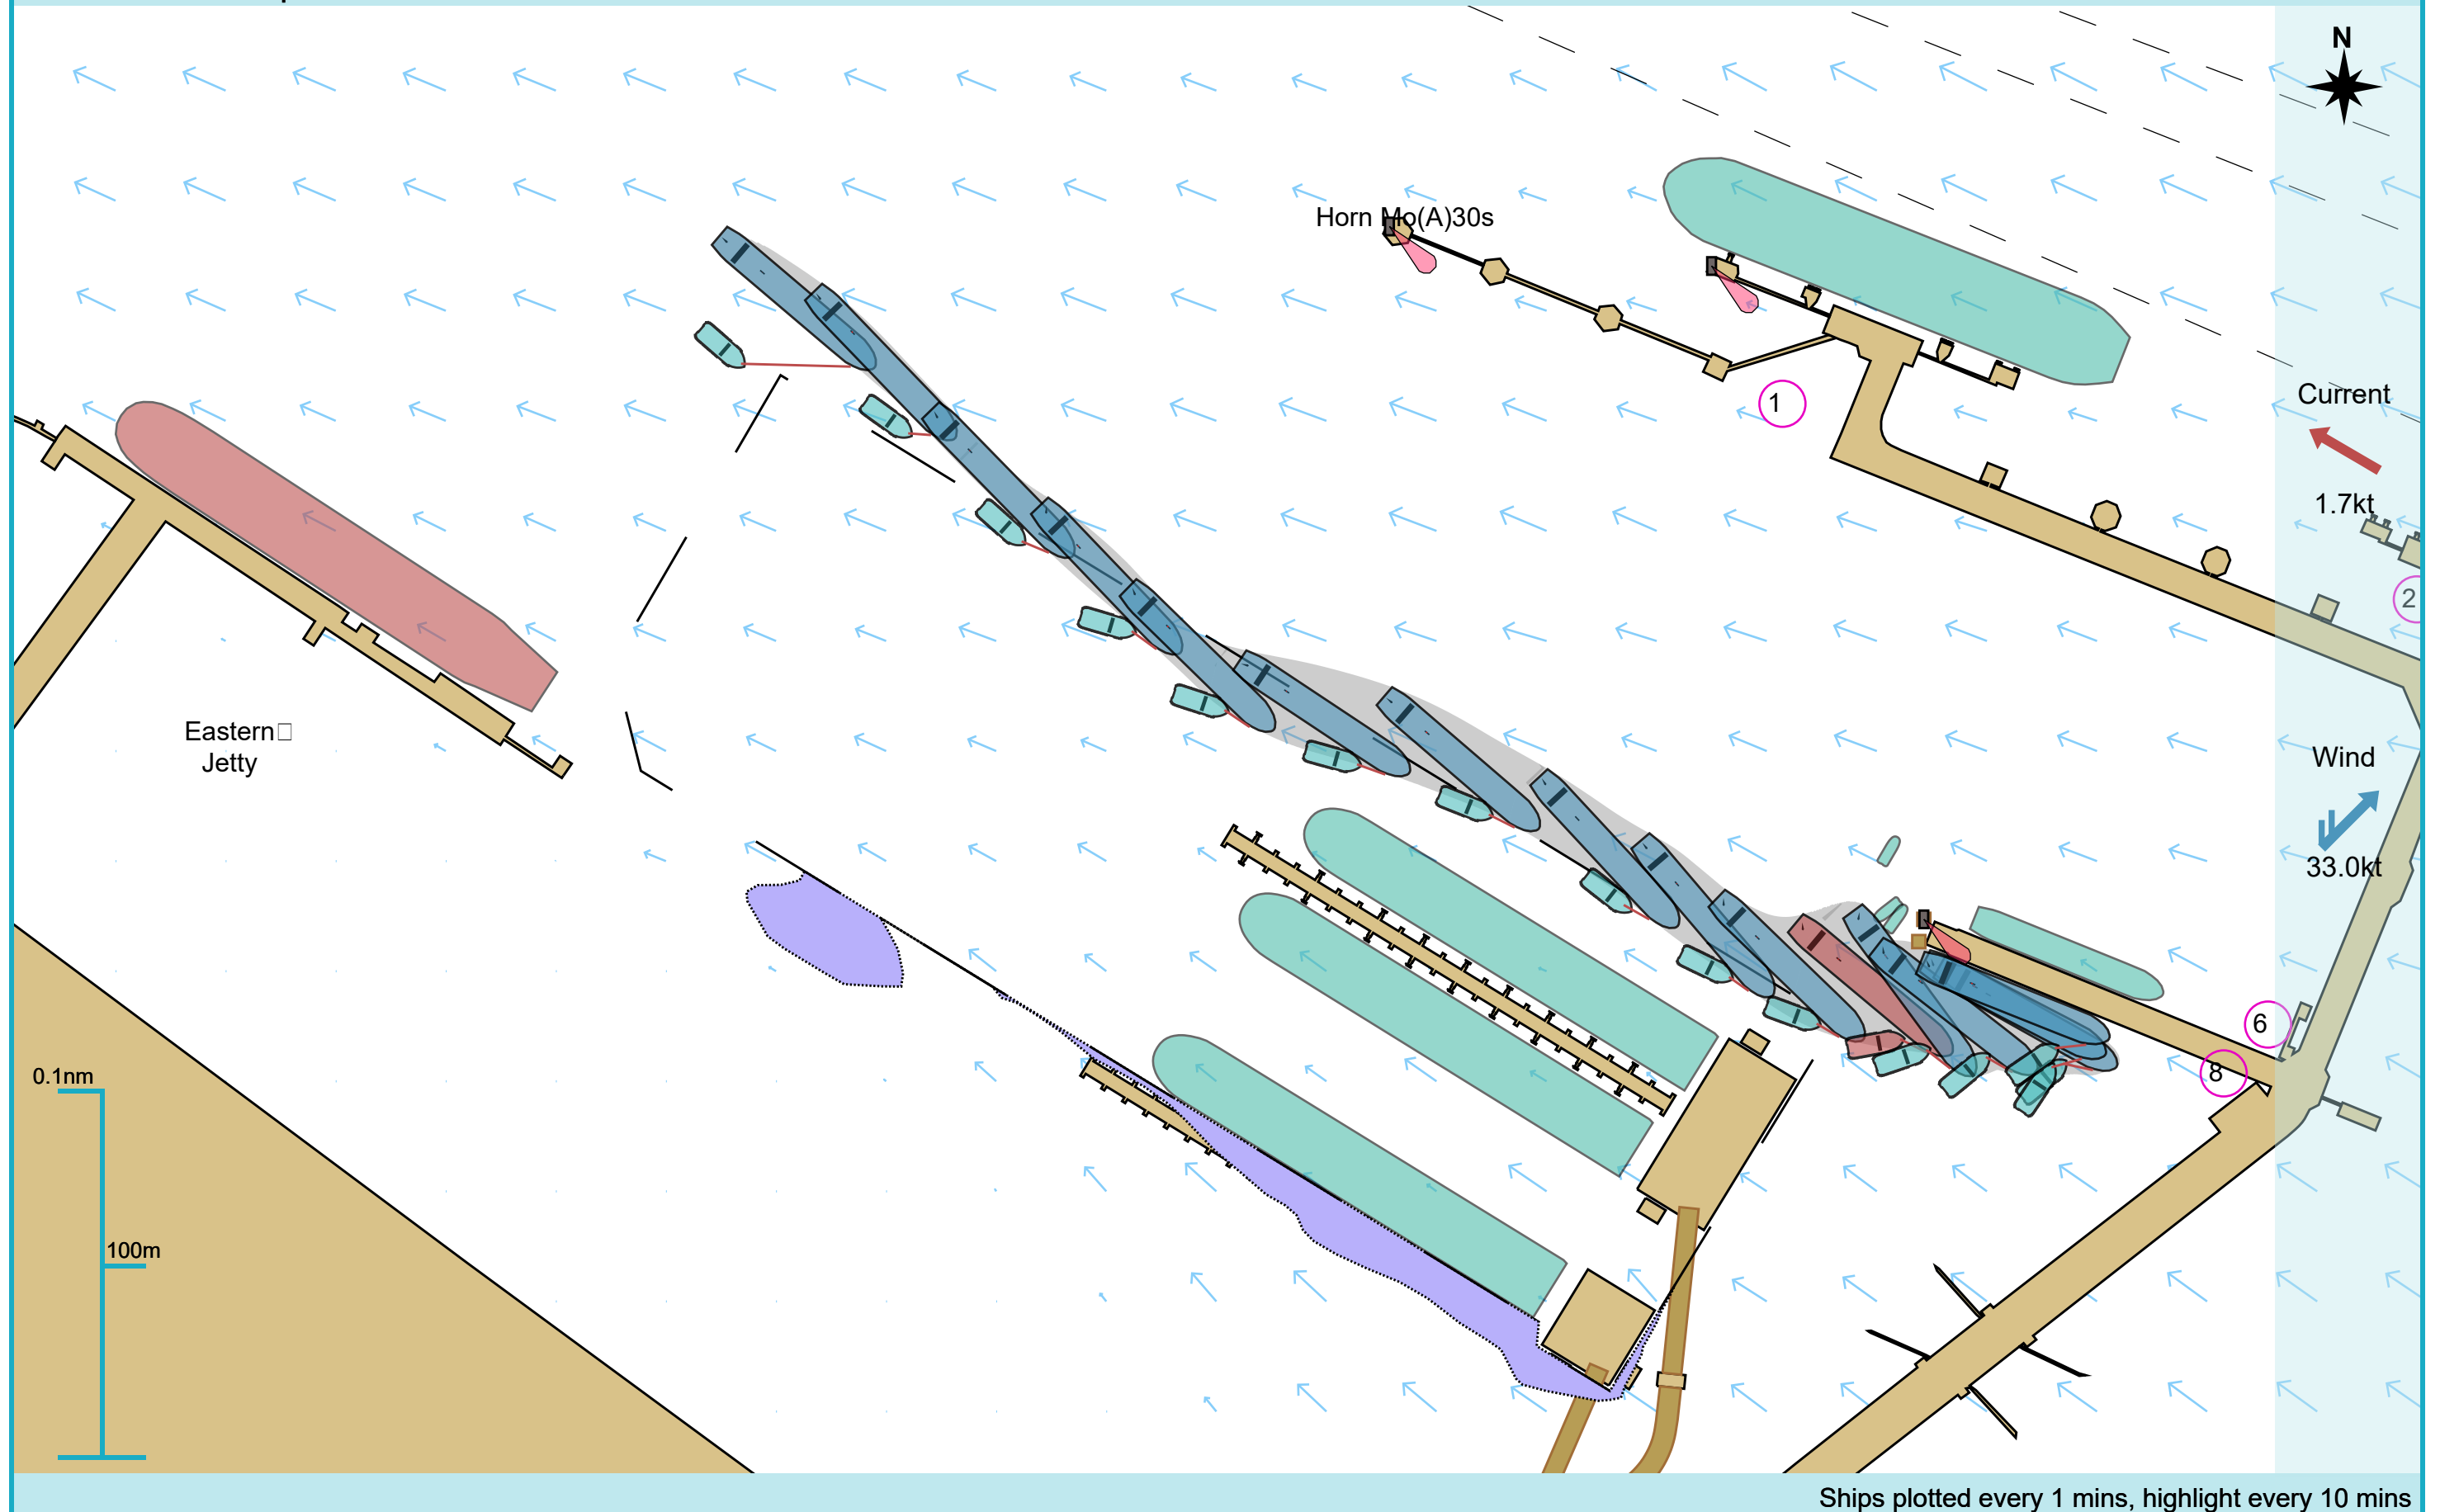

### Manoeuvre track plot

Ships plotted every 1 mins, highlight every 10 mins

### Manoeuvre track plot