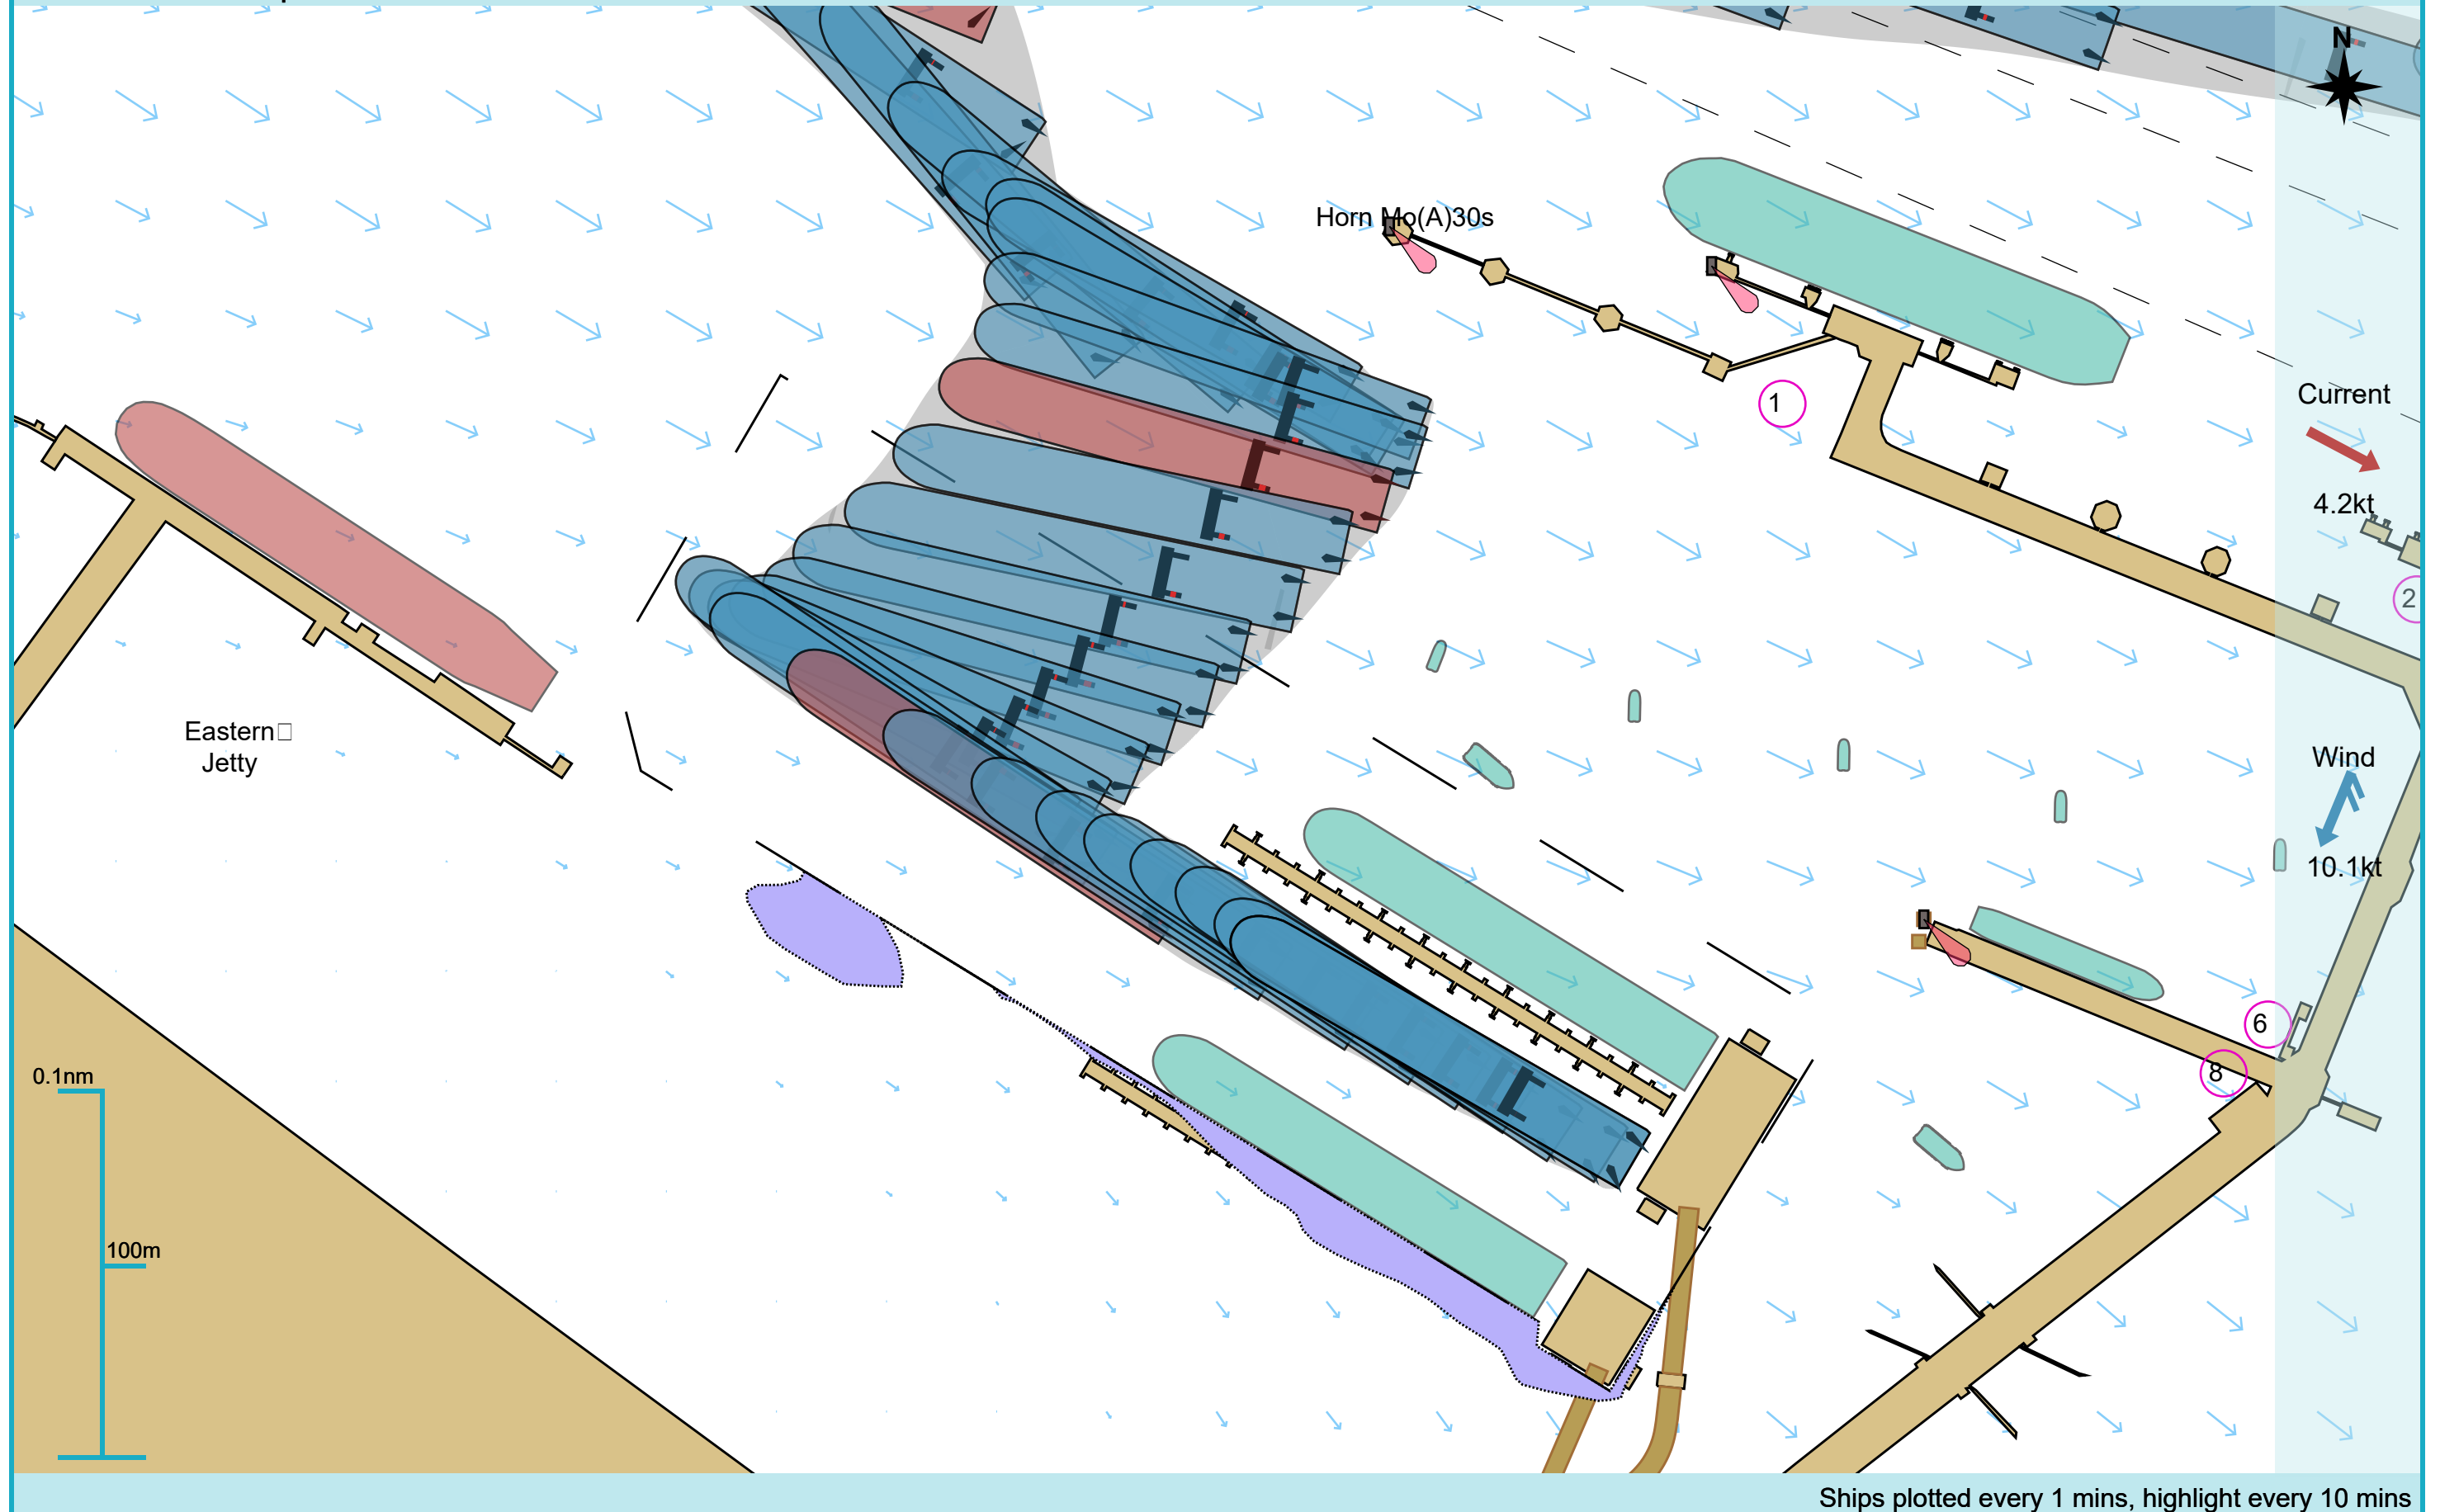

### Manoeuvre track plot

Ships plotted every 1 mins, highlight every 10 mins

### Manoeuvre track plot

Ships plotted every 1 mins, highlight every 10 mins

Manoeuvre track plot

Ships plotted every 1 mins, highlight every 10 mins