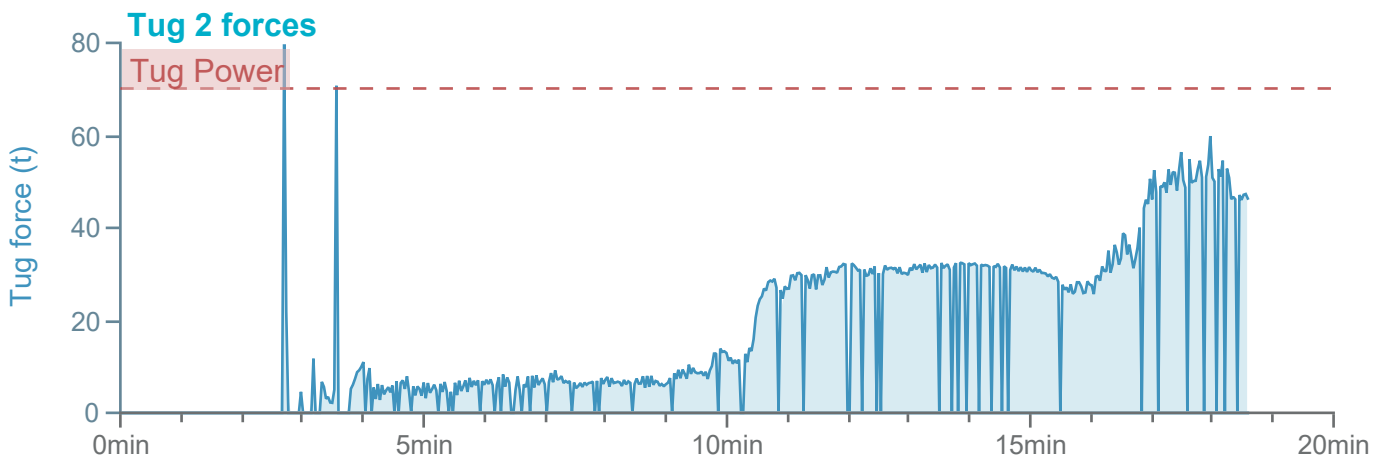

### Manoeuvre track plot

Ships plotted every 1 mins, highlight every 10 mins

Manoeuvre track plot