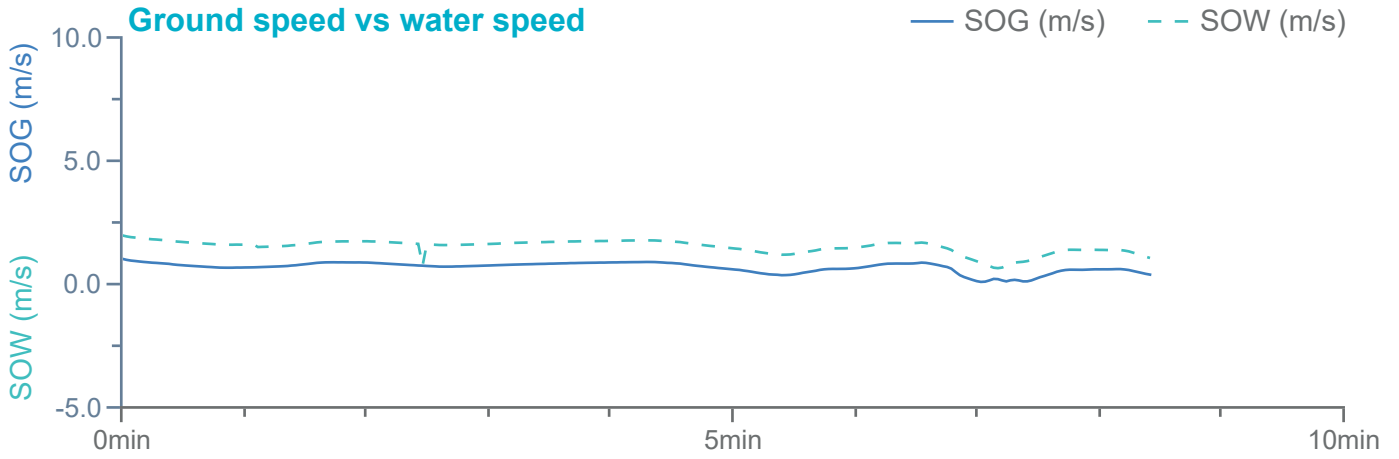

### Manoeuvre track plot

Ships plotted every 1 mins, highlight every 10 mins