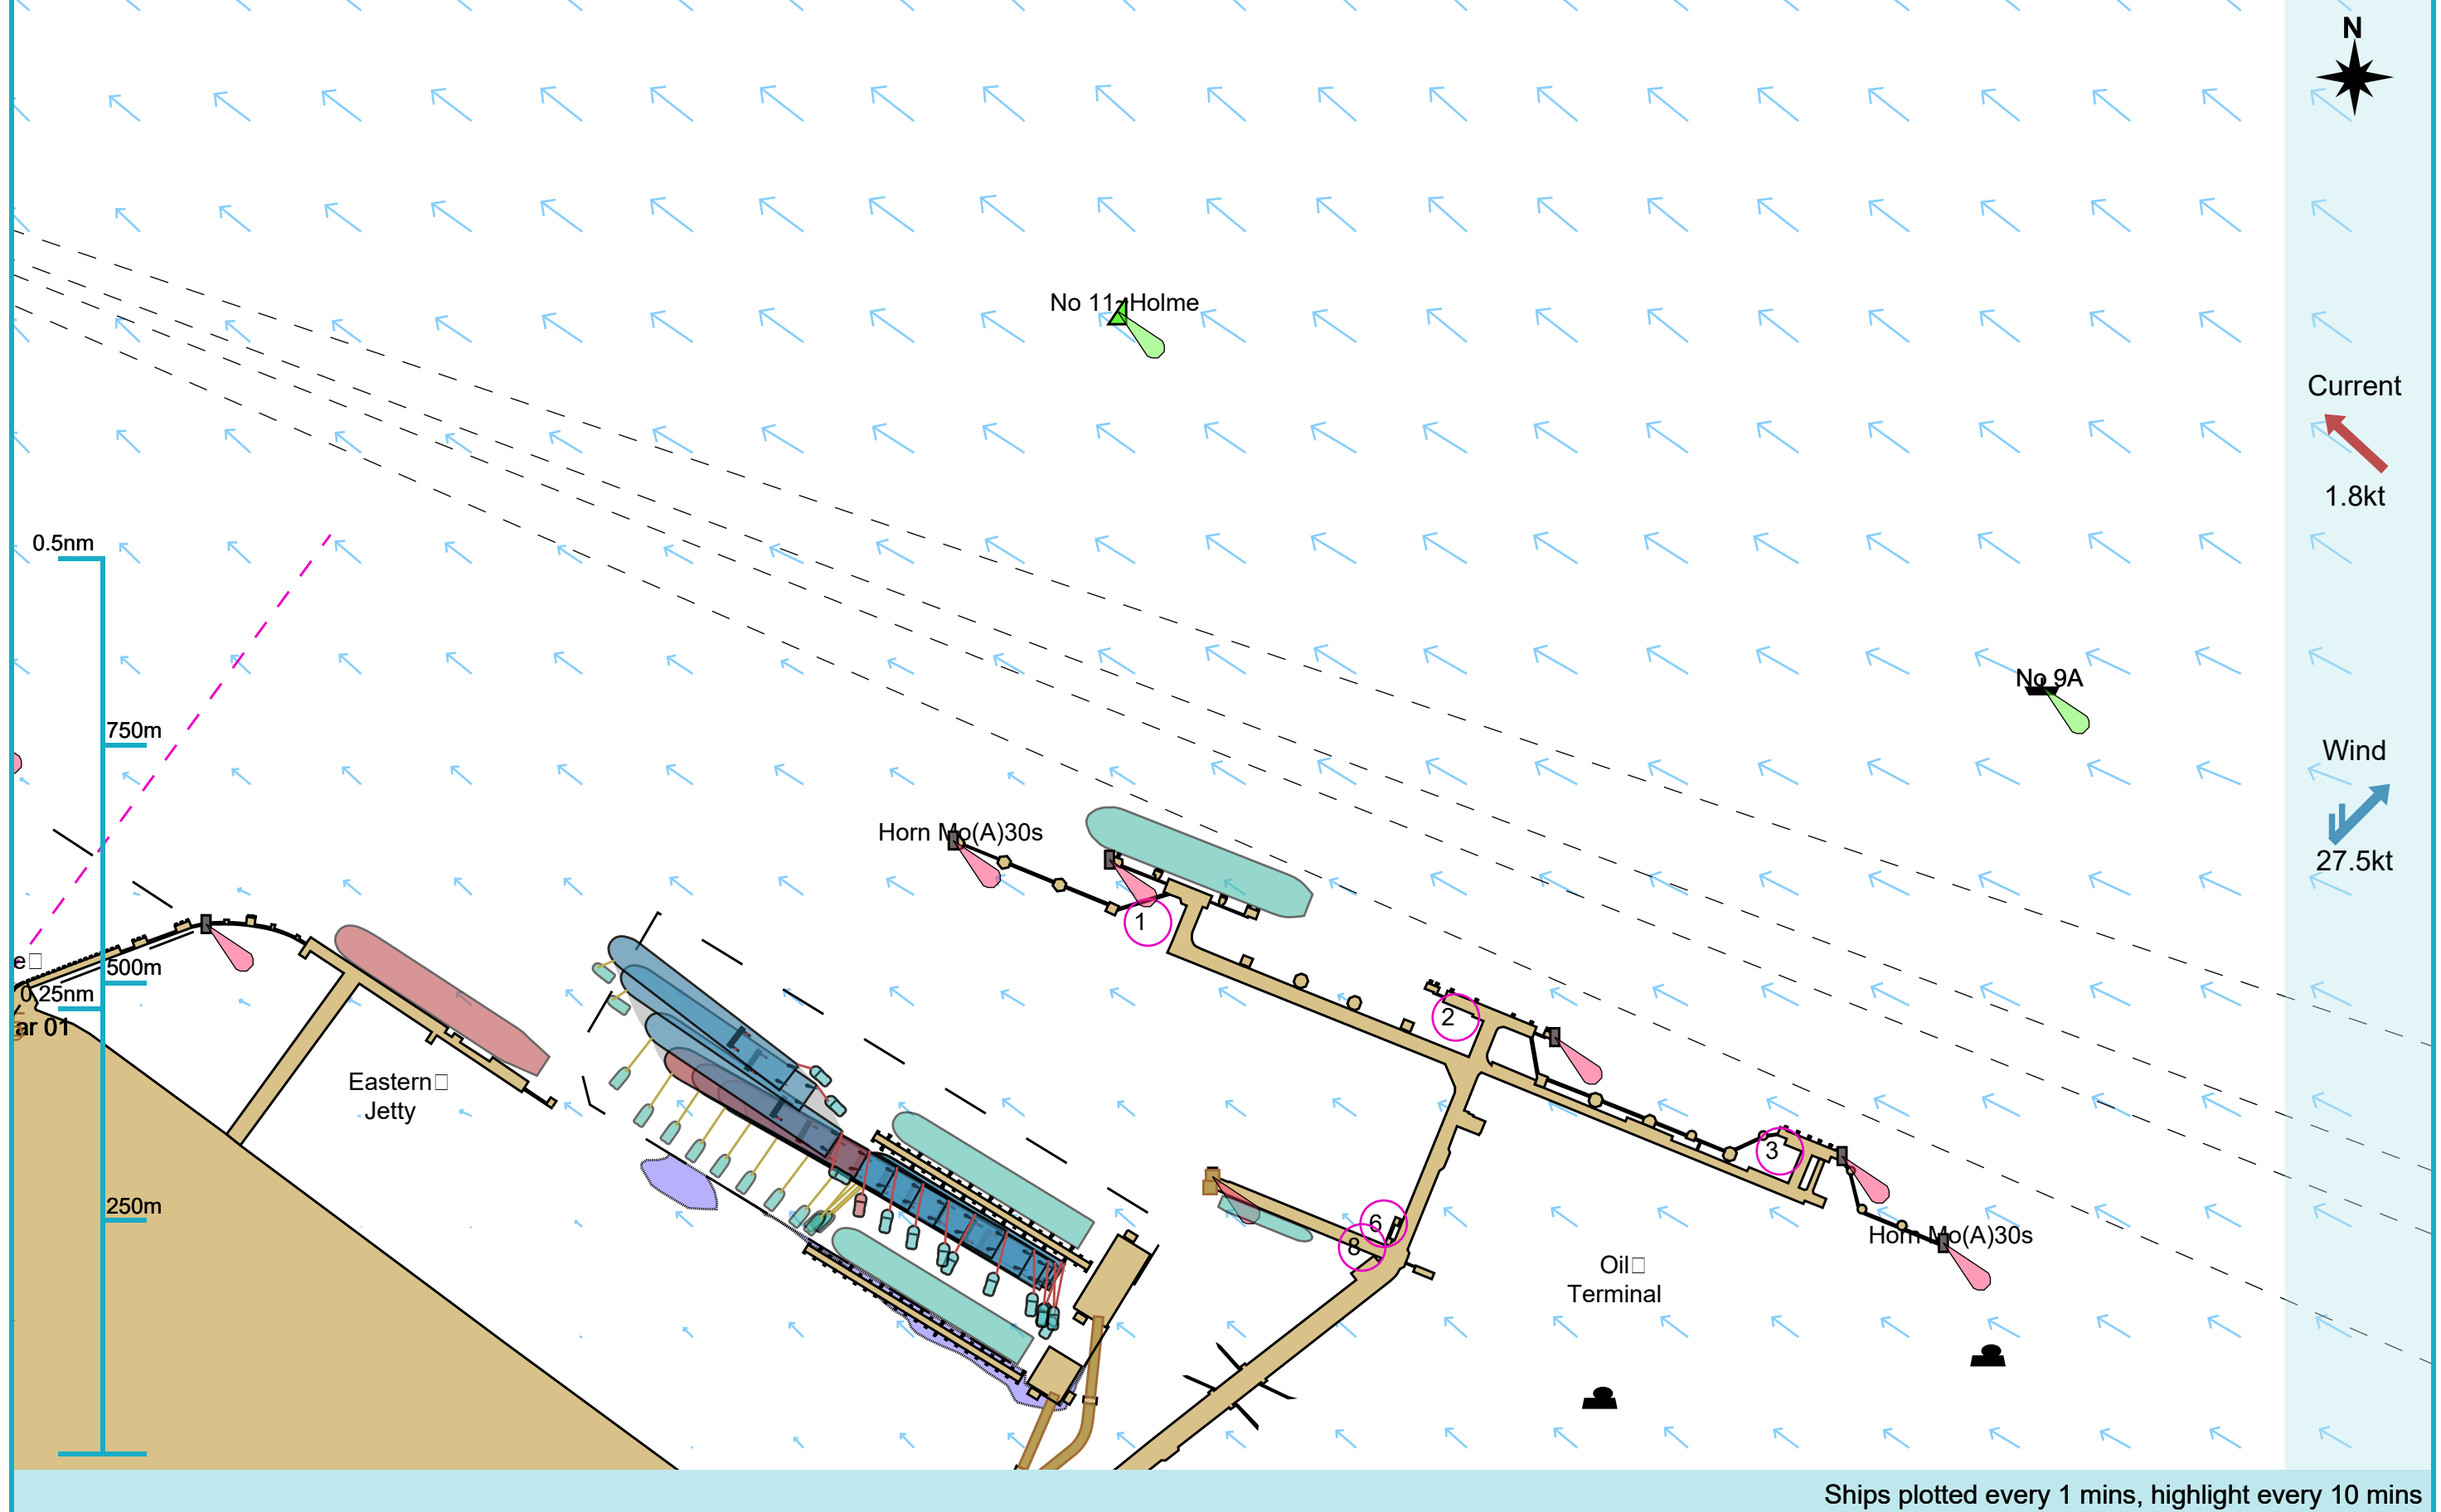

### Manoeuvre track plot

Ships plotted every 1 mins, highlight every 10 mins

### Manoeuvre track plot

Ships plotted every 1 mins, highlight every 10 mins

Manoeuvre track plot

Ships plotted every 1 mins, highlight every 10 mins