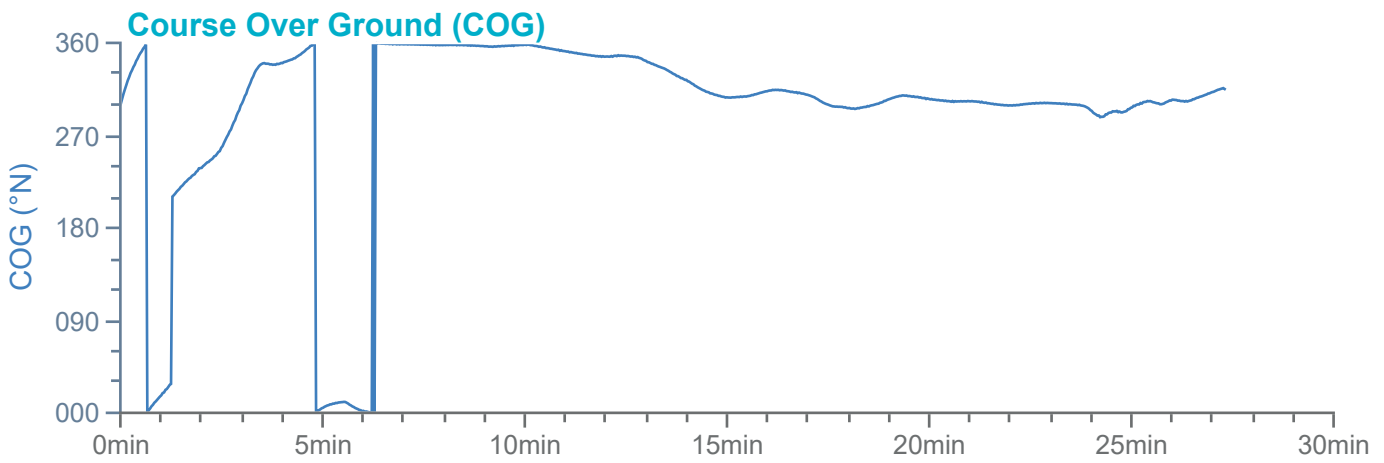

### Manoeuvre track plot

Ships plotted every 1 mins, highlight every 10 mins

### Manoeuvre track plot

Ships plotted every 1 mins, highlight every 10 mins

Manoeuvre track plot

Ships plotted every 1 mins, highlight every 10 mins