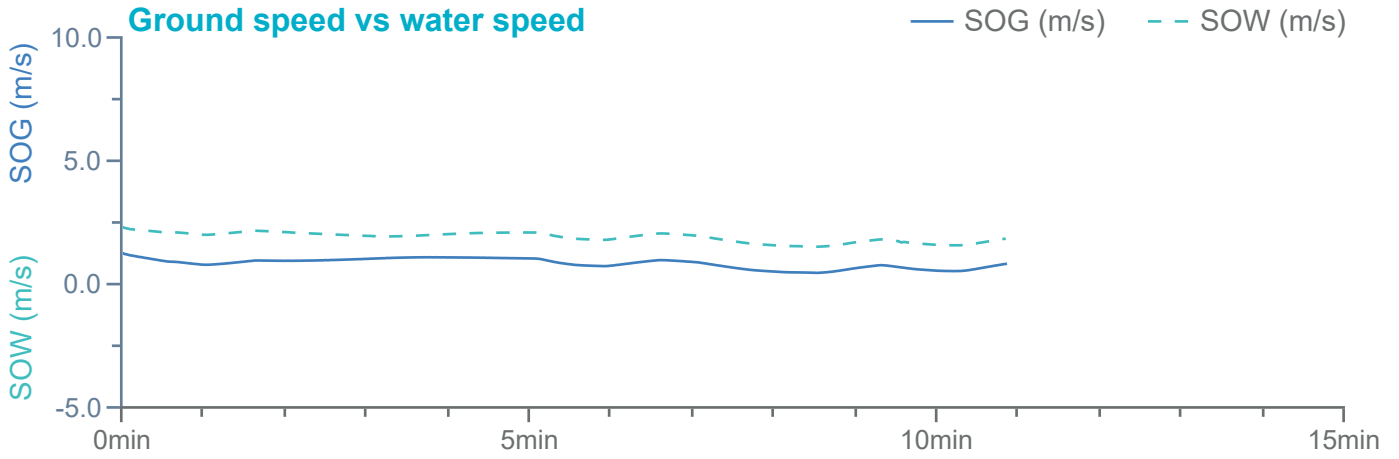

### Manoeuvre track plot

Ships plotted every 1 mins, highlight every 10 mins

Manoeuvre track plot

Ships plotted every 1 mins, highlight every 10 mins