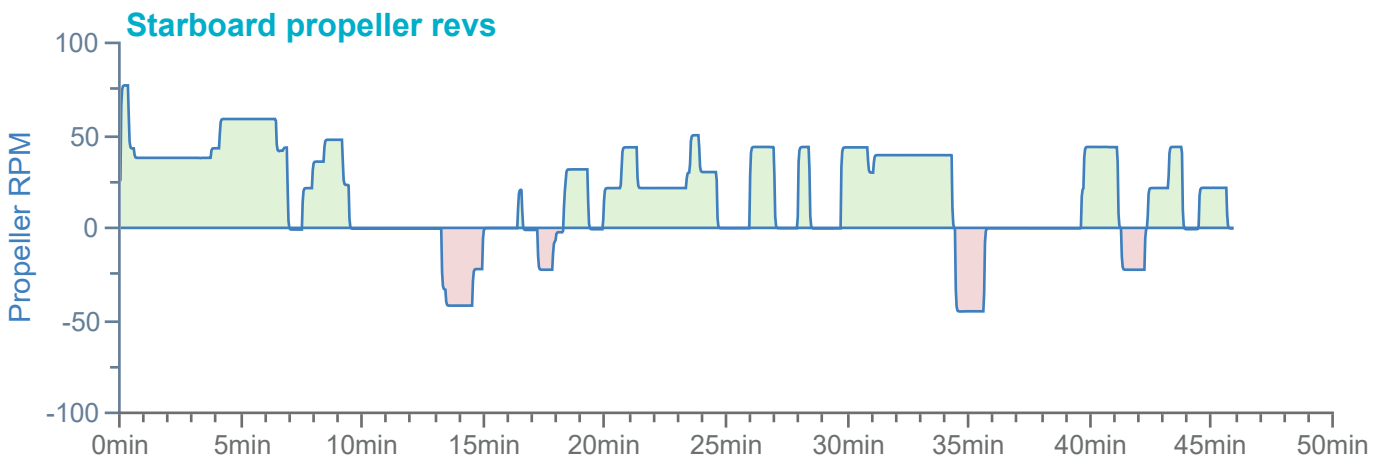

### Manoeuvre track plot

Ships plotted every 1 mins, highlight every 10 mins

### Manoeuvre track plot

Ships plotted every 1 mins, highlight every 10 mins

Manoeuvre track plot

Ships plotted every 1 mins, highlight every 10 mins