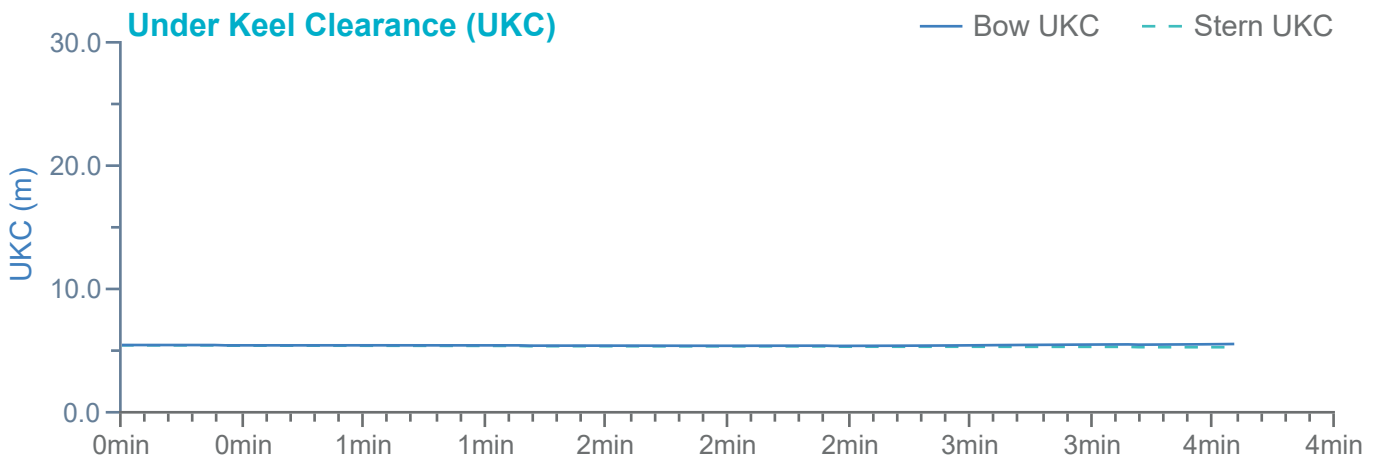

### Manoeuvre track plot

Ships plotted every 1 mins, highlight every 10 mins

Manoeuvre track plot

### Manoeuvre track plot

Ships plotted every 1 mins, highlight every 10 mins

Manoeuvre track plot

Ships plotted every 1 mins, highlight every 10 mins