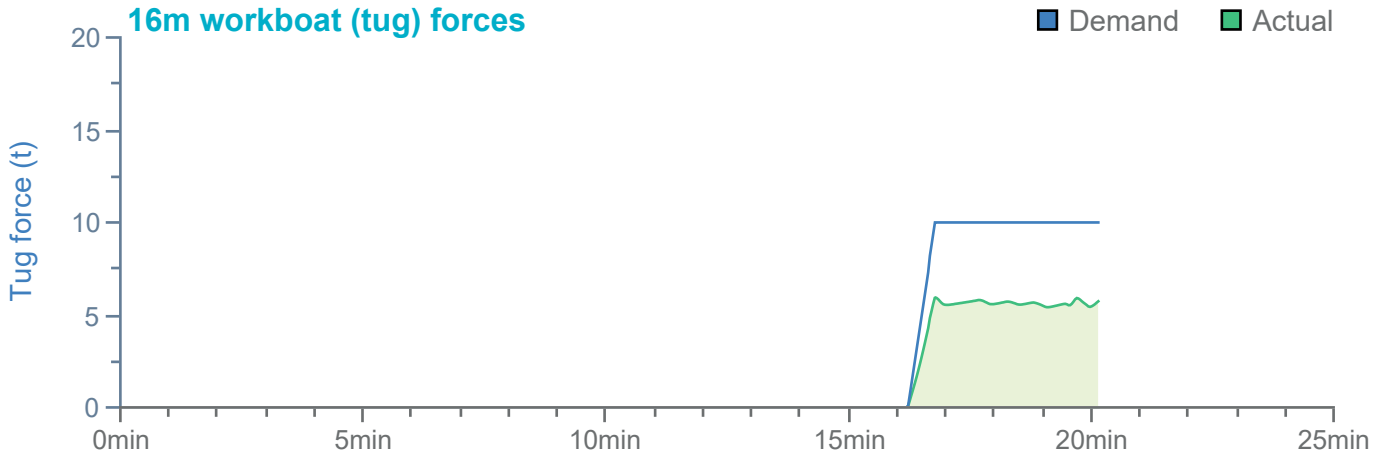

### Manoeuvre track plot

Ships plotted every 1 mins, highlight every 10 mins