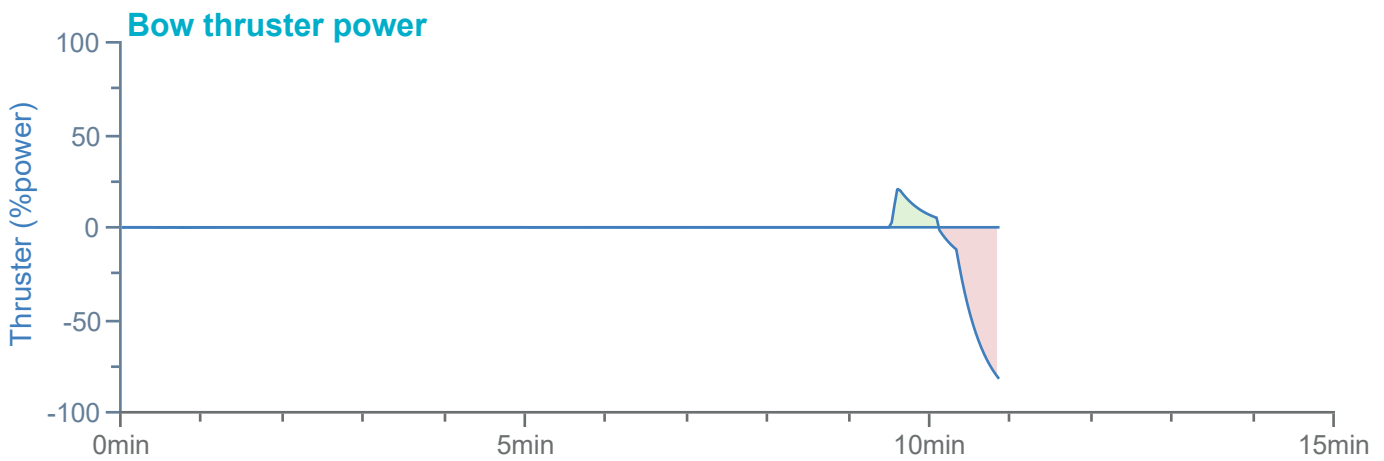

### Manoeuvre track plot

Ships plotted every 1 mins, highlight every 10 mins

Manoeuvre track plot

Ships plotted every 1 mins, highlight every 10 mins