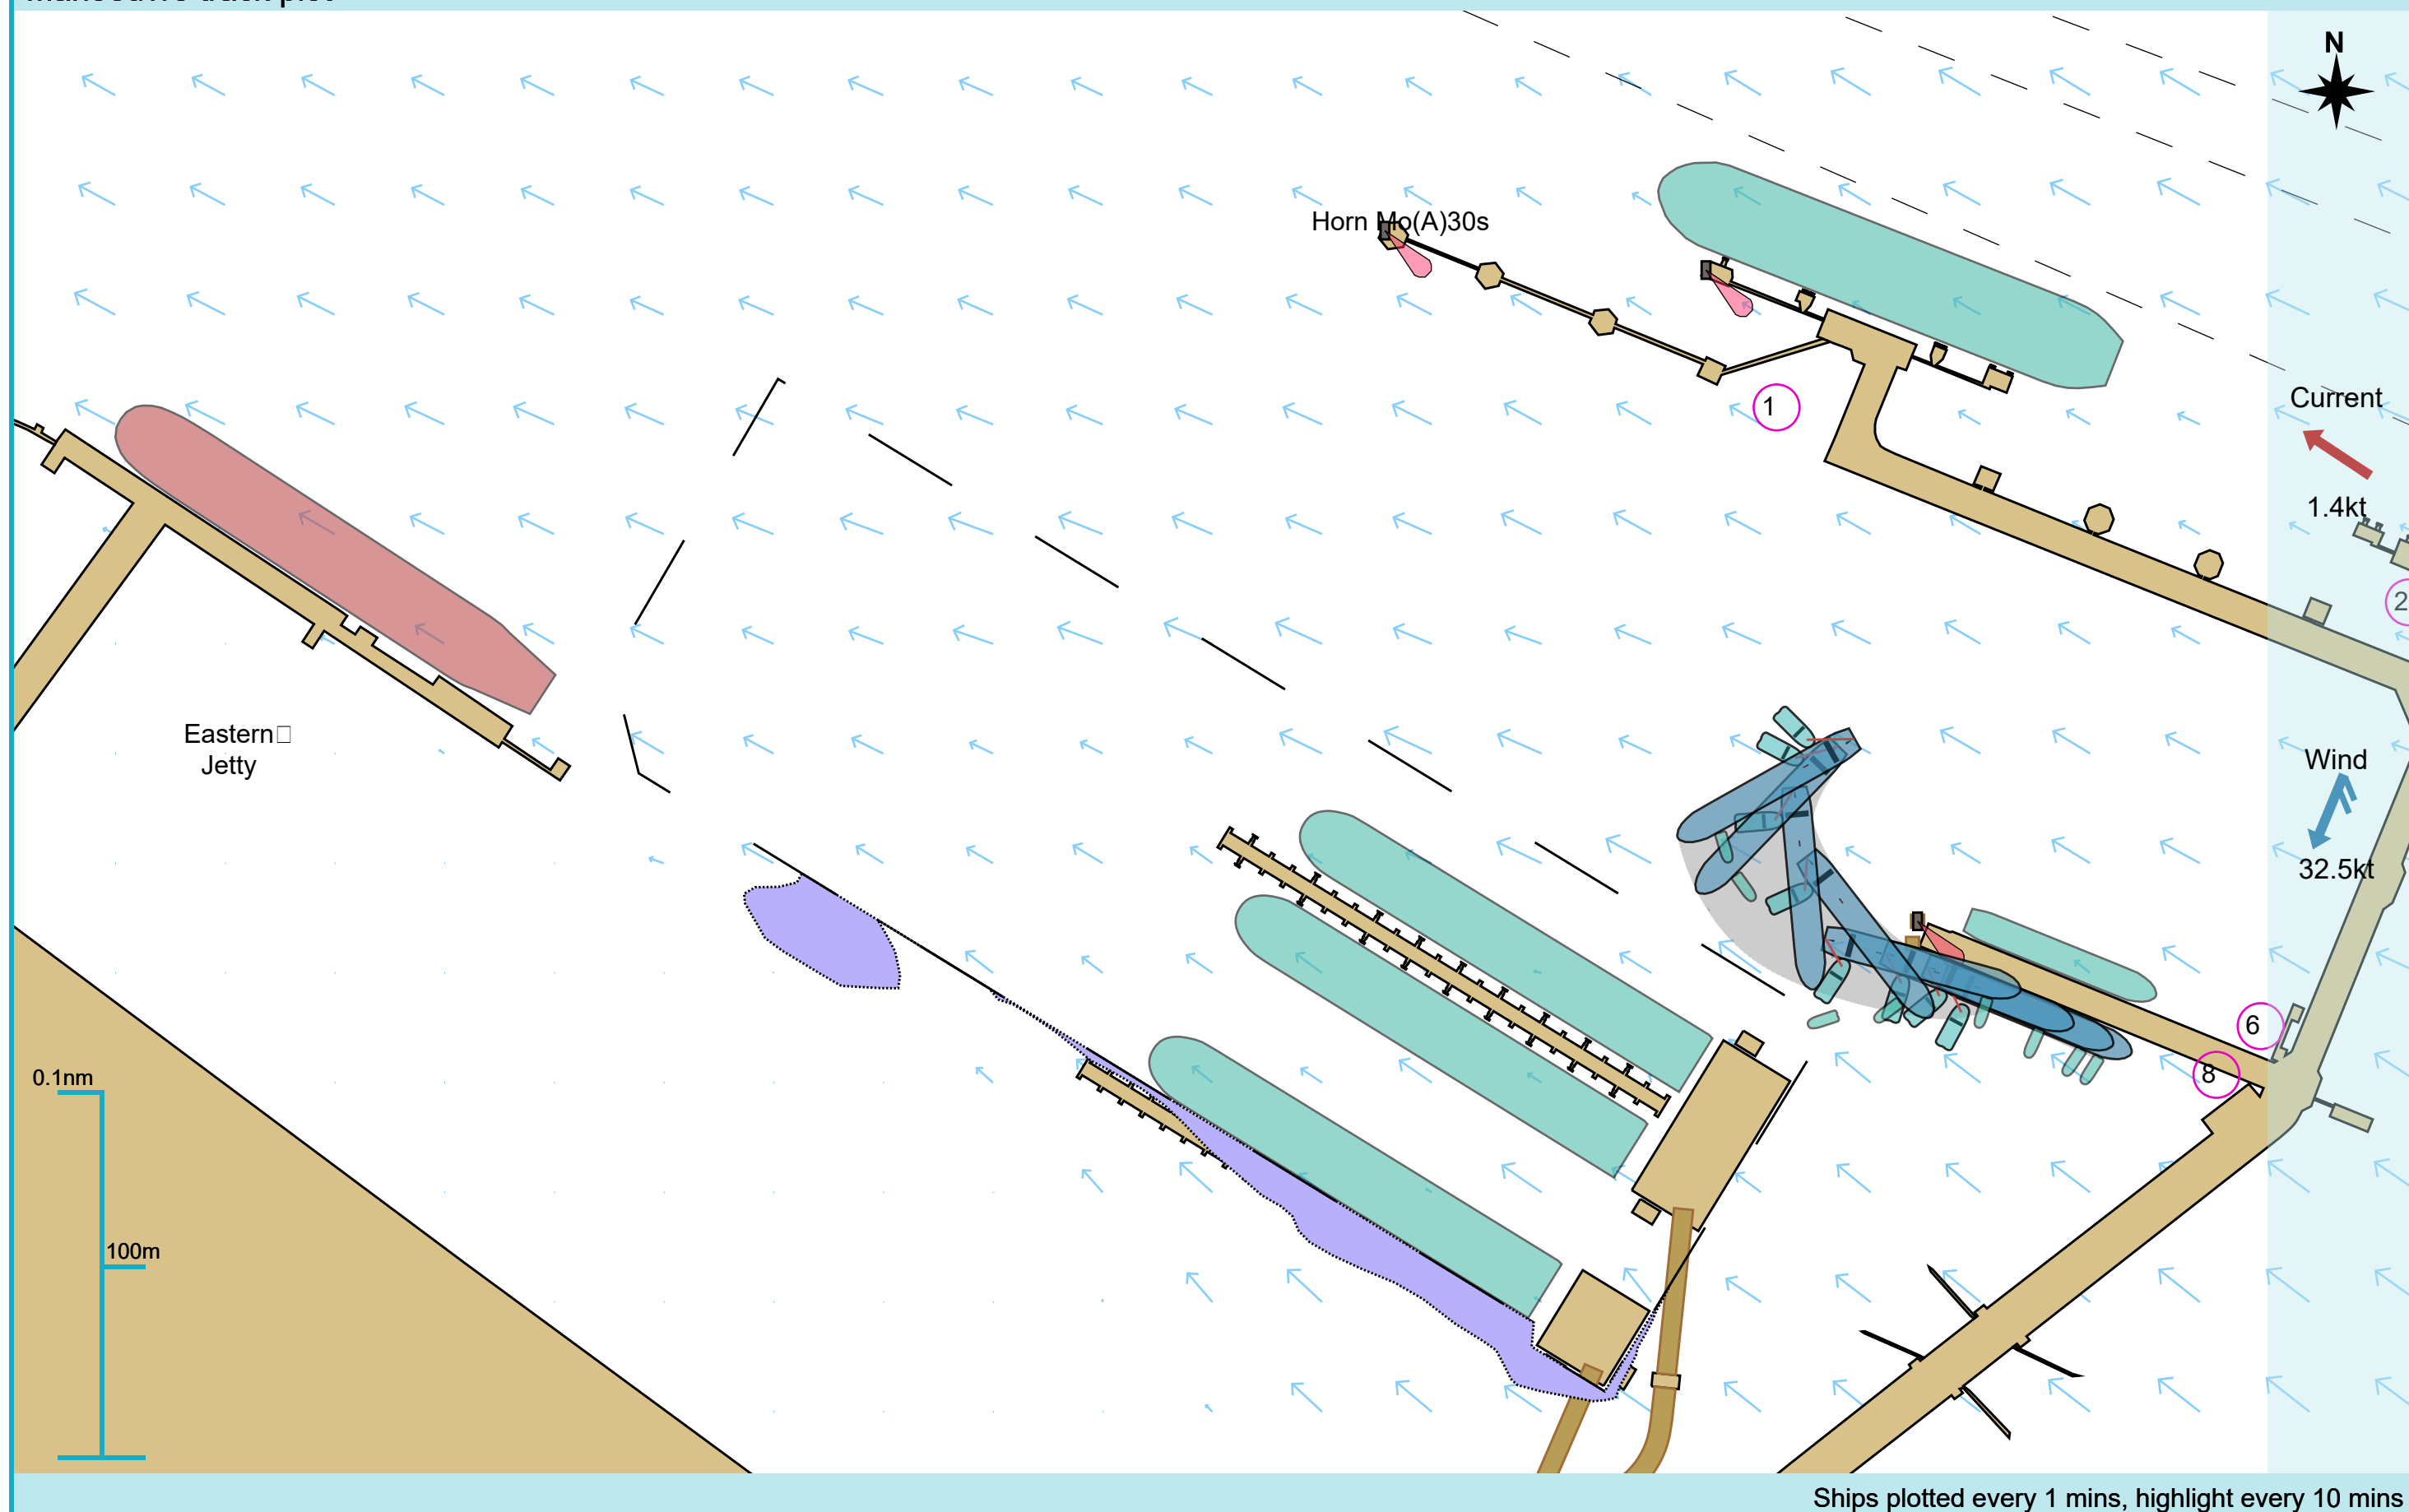

### Manoeuvre track plot

Ships plotted every 1 mins, highlight every 10 mins

### Manoeuvre track plot

### Manoeuvre track plot

0.5nm  
750m  
01  
500m  
0.25nm  
250m  
m

Ships plotted every 1 mins, highlight every 10 mins

### Manoeuvre track plot

Ships plotted every 1 mins, highlight every 10 mins

Manoeuvre track plot