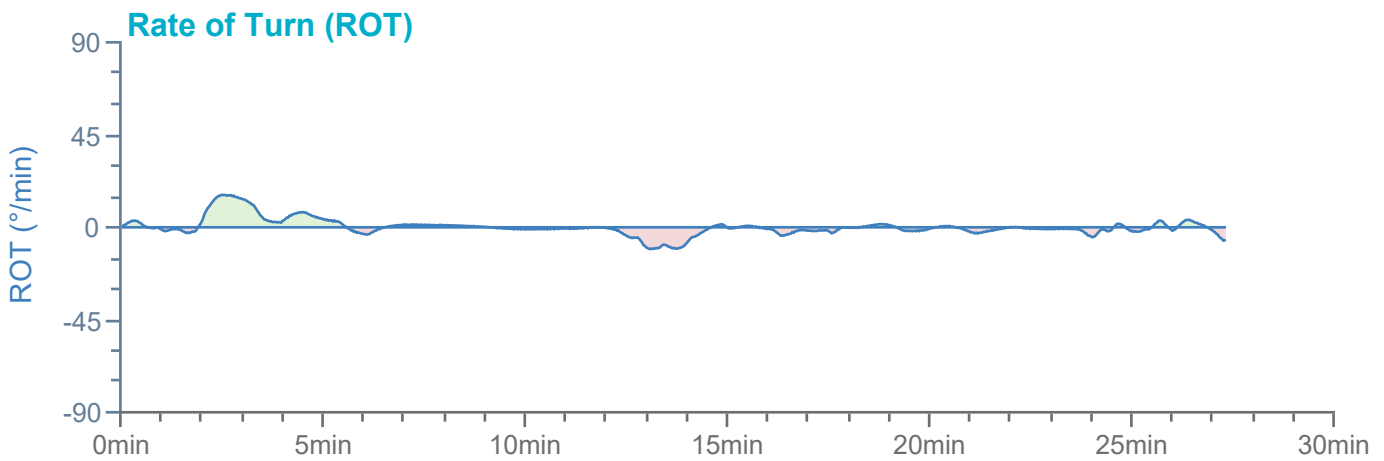

### Manoeuvre track plot

Ships plotted every 1 mins, highlight every 10 mins

### Manoeuvre track plot

Ships plotted every 1 mins, highlight every 10 mins

Manoeuvre track plot

Ships plotted every 1 mins, highlight every 10 mins