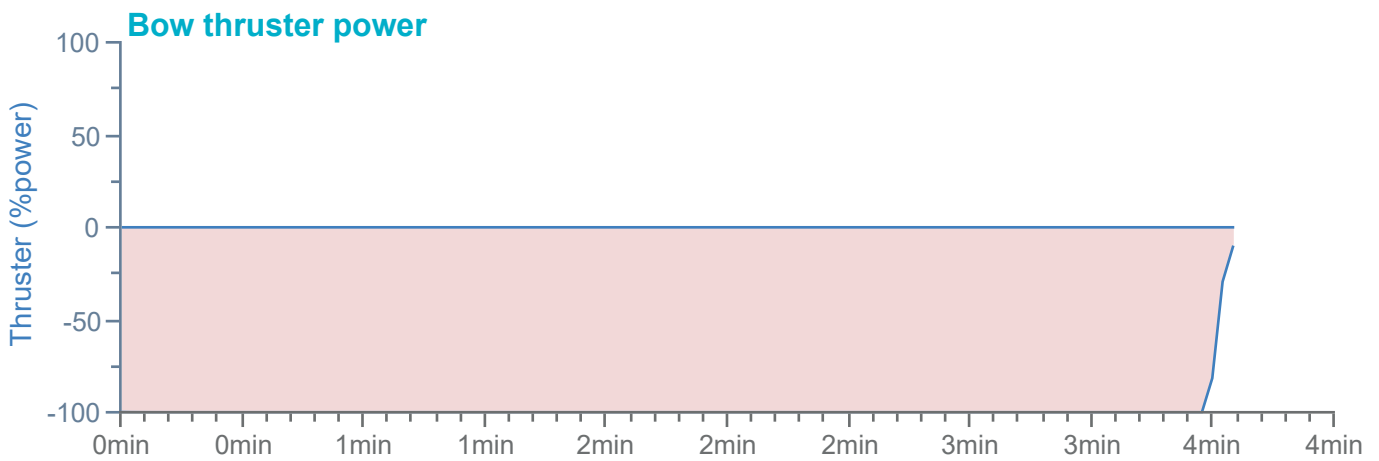

### Manoeuvre track plot

Ships plotted every 1 mins, highlight every 10 mins

Manoeuvre track plot