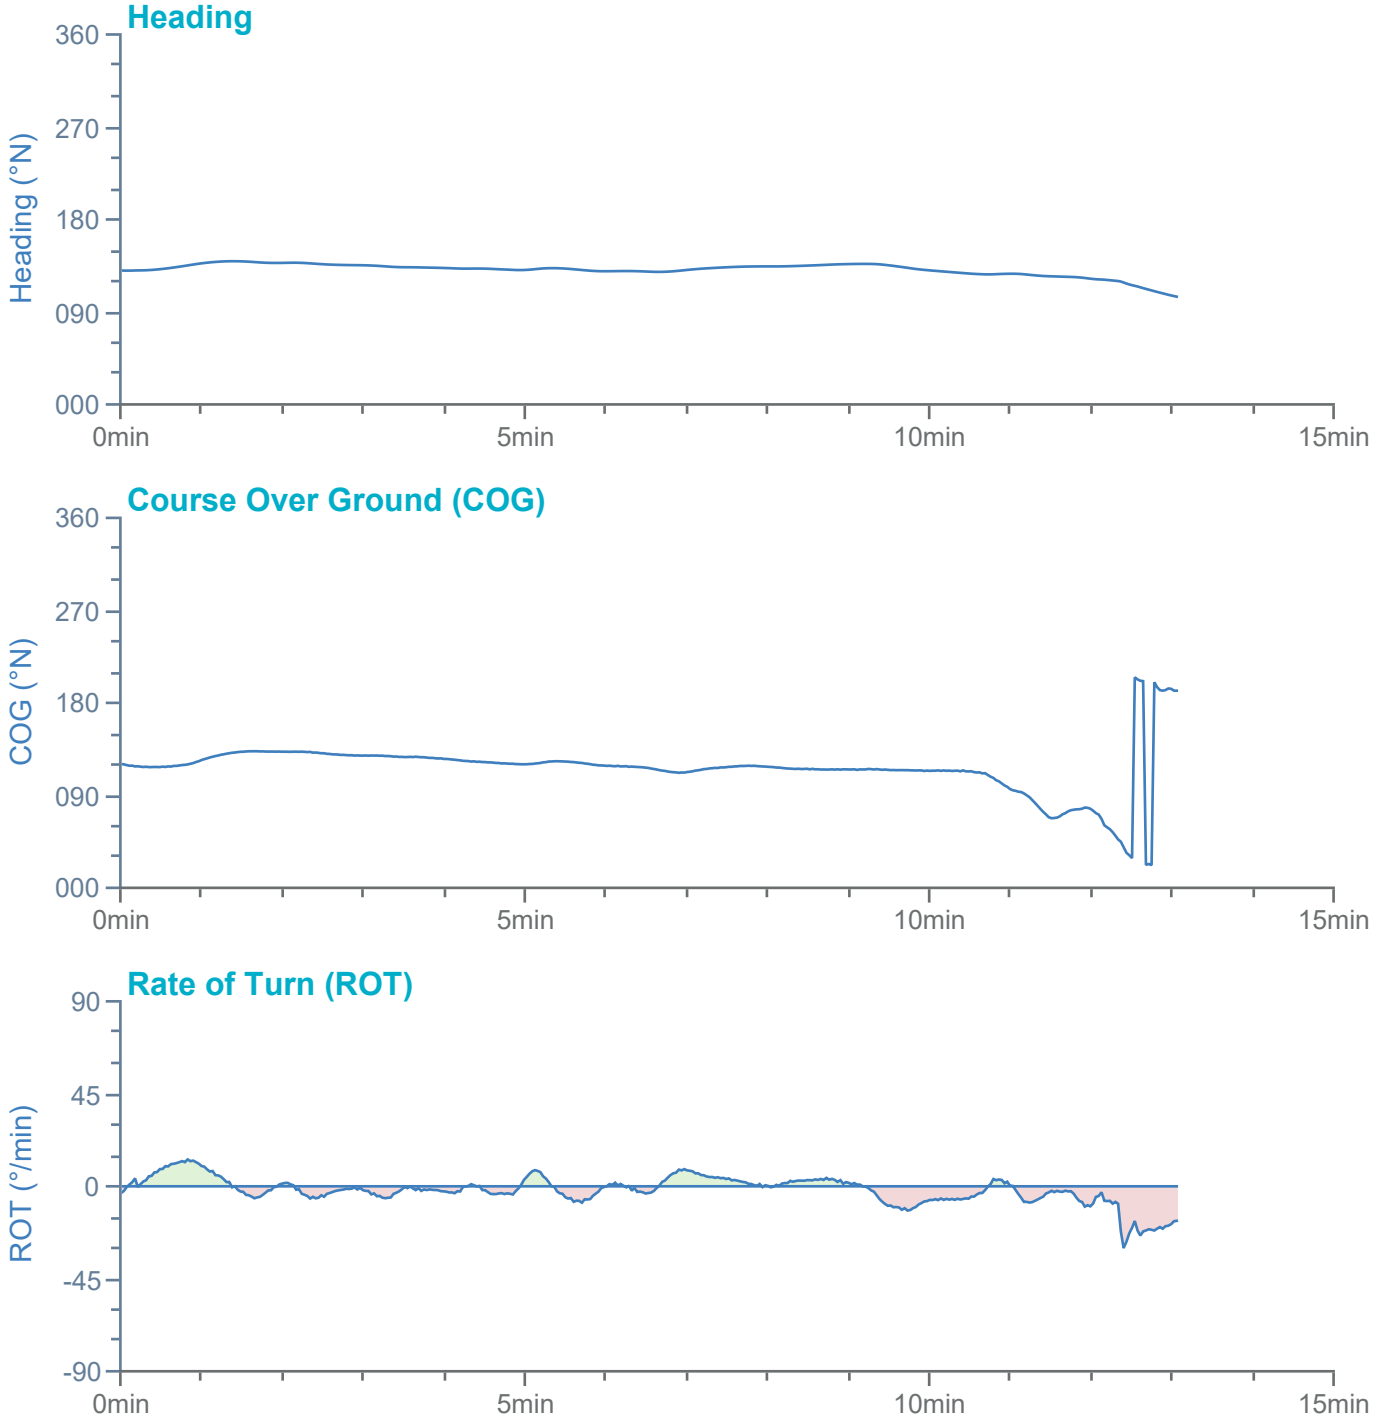

### Manoeuvre track plot

Ships plotted every 1 mins, highlight every 10 mins

Manoeuvre track plot

### Manoeuvre track plot

Ships plotted every 1 mins, highlight every 10 mins