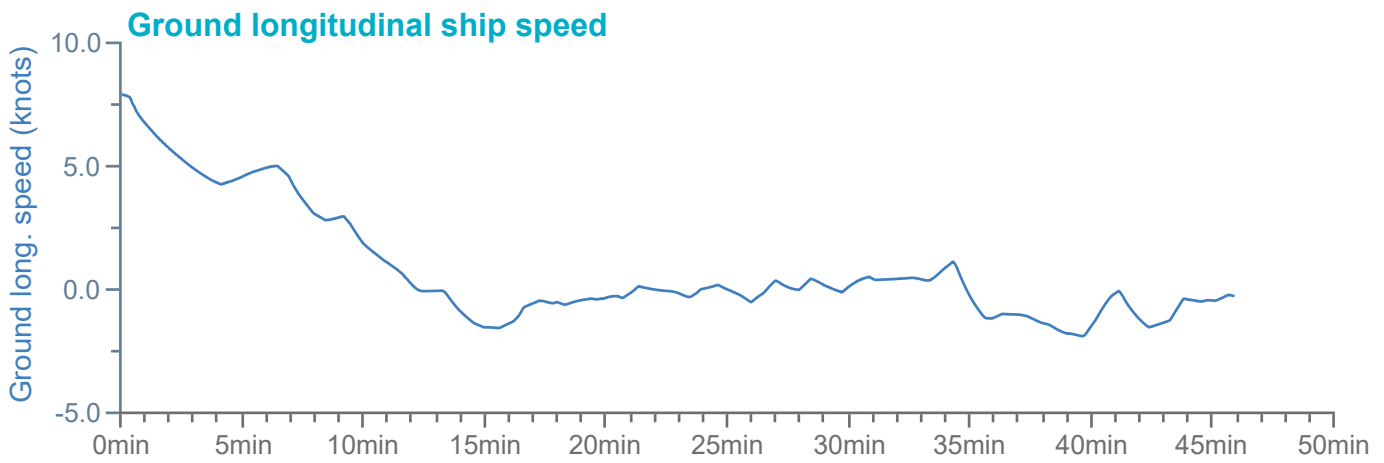

### Manoeuvre track plot

Ships plotted every 1 mins, highlight every 10 mins

### Manoeuvre track plot

Ships plotted every 1 mins, highlight every 10 mins

Manoeuvre track plot

Ships plotted every 1 mins, highlight every 10 mins