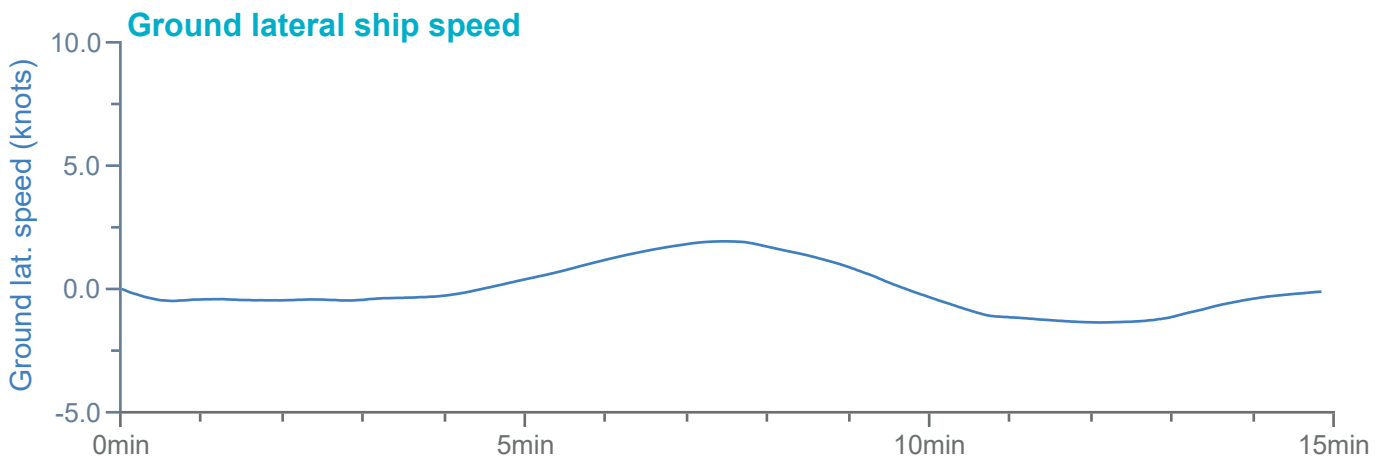

### Manoeuvre track plot

Ships plotted every 1 mins, highlight every 10 mins

Manoeuvre track plot

Ships plotted every 1 mins, highlight every 10 mins