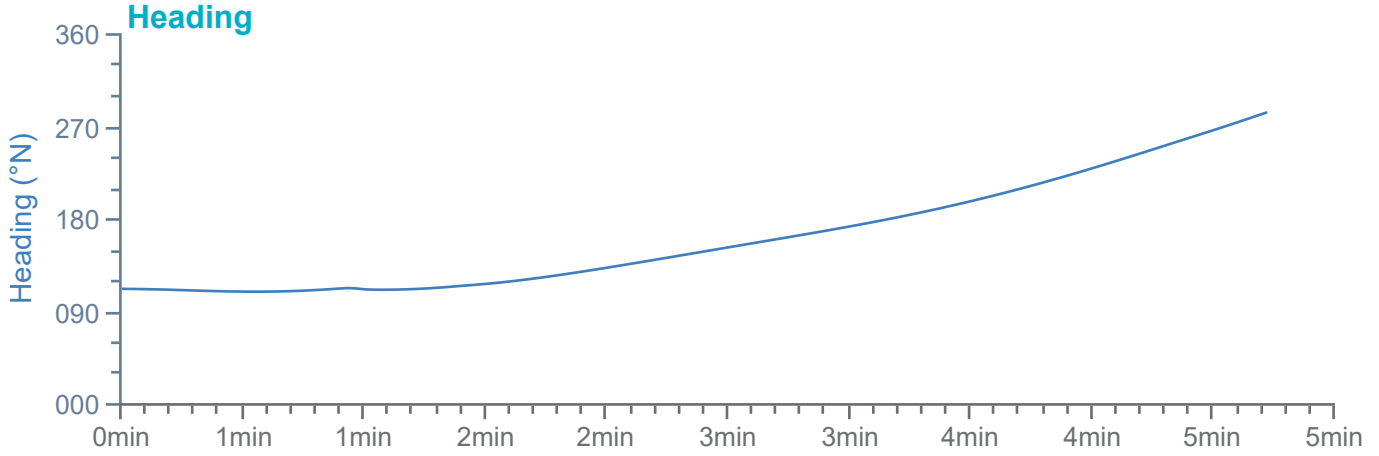

### Manoeuvre track plot

Ships plotted every 1 mins, highlight every 10 mins

Manoeuvre track plot

Ships plotted every 1 mins, highlight every 10 mins

### Manoeuvre track plot

Ships plotted every 1 mins, highlight every 10 mins