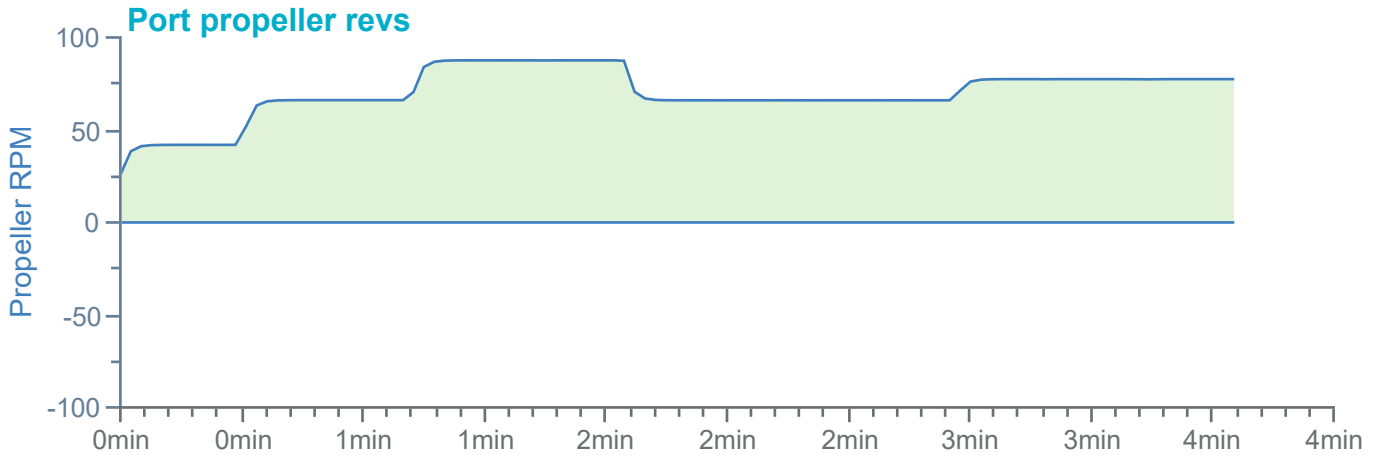

### Manoeuvre track plot

Ships plotted every 1 mins, highlight every 10 mins

Manoeuvre track plot