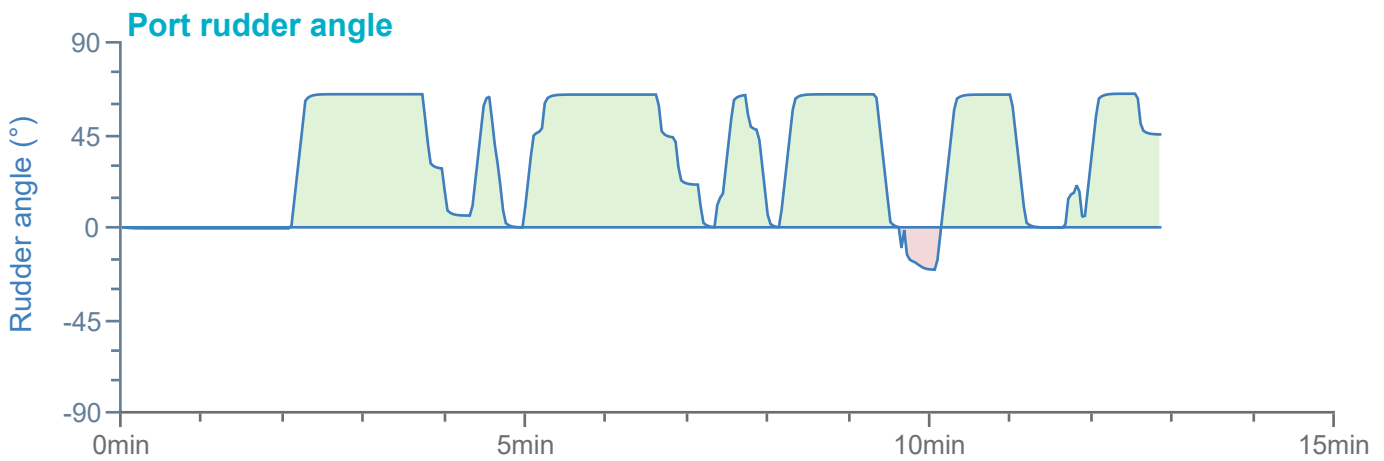

### Manoeuvre track plot

Ships plotted every 1 mins, highlight every 10 mins

Manoeuvre track plot

Ships plotted every 1 mins, highlight every 10 mins

### Manoeuvre track plot

Ships plotted every 1 mins, highlight every 10 mins

### Manoeuvre track plot

Ships plotted every 1 mins, highlight every 10 mins

Manoeuvre track plot