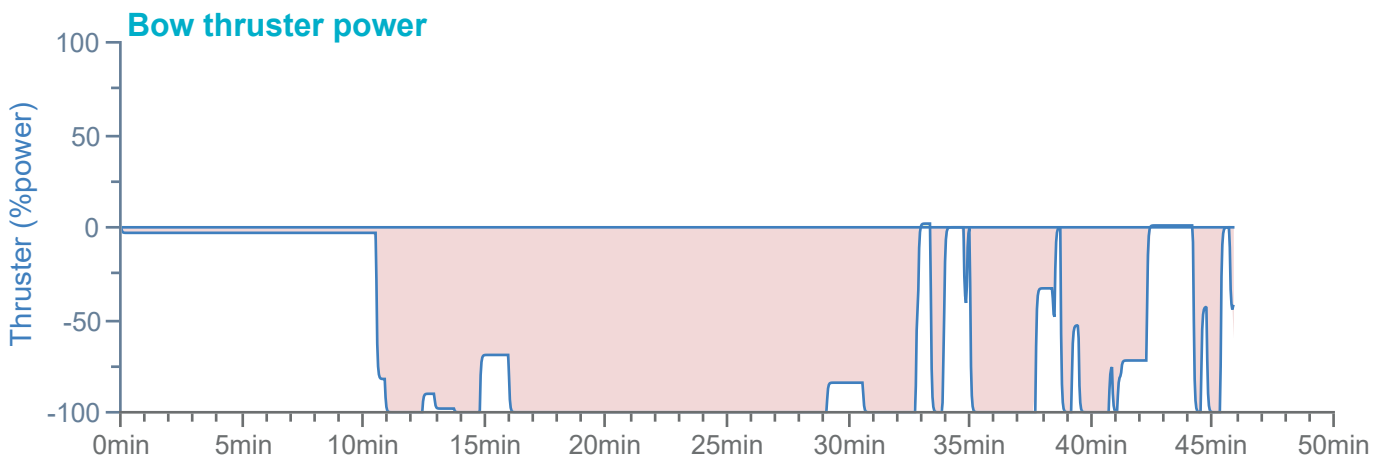

### Manoeuvre track plot

Ships plotted every 1 mins, highlight every 10 mins

### Manoeuvre track plot

Ships plotted every 1 mins, highlight every 10 mins

Manoeuvre track plot

Ships plotted every 1 mins, highlight every 10 mins