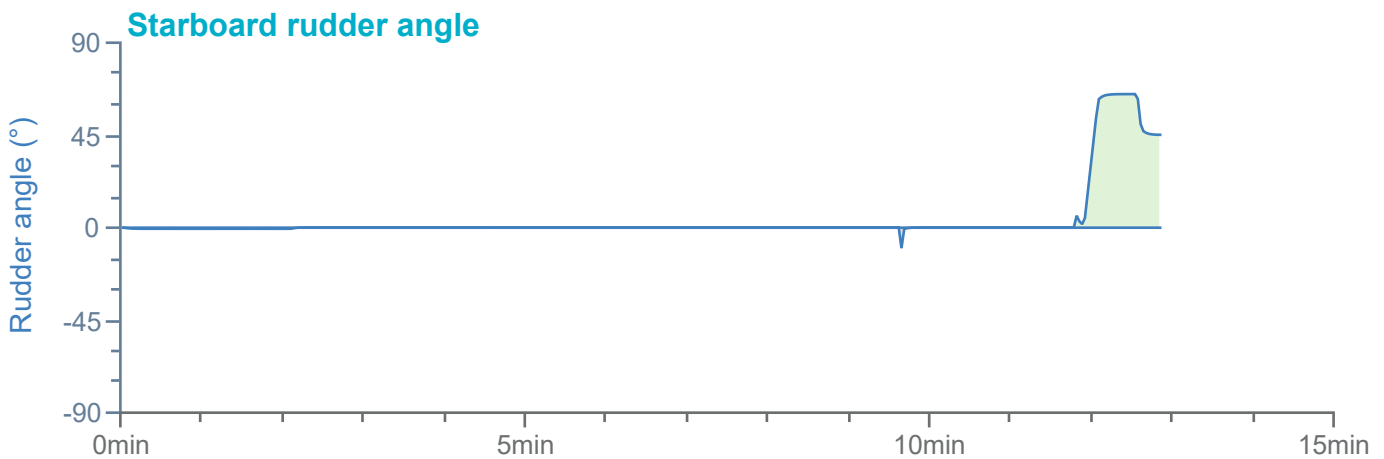

### Manoeuvre track plot

Ships plotted every 1 mins, highlight every 10 mins

Manoeuvre track plot

Ships plotted every 1 mins, highlight every 10 mins

### Manoeuvre track plot

Ships plotted every 1 mins, highlight every 10 mins