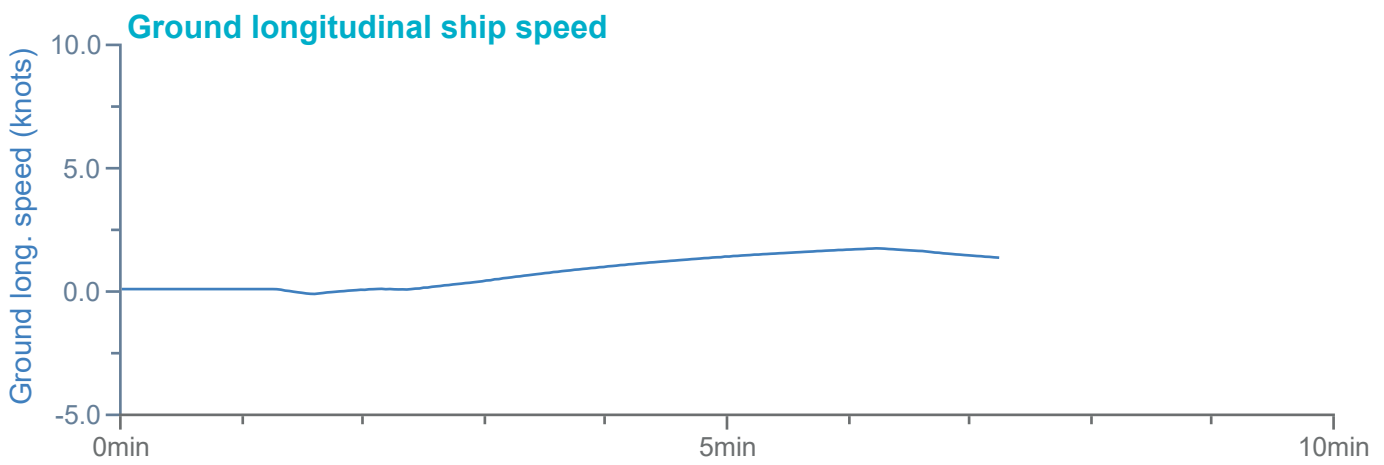

### Manoeuvre track plot

Ships plotted every 1 mins, highlight every 10 mins

Manoeuvre track plot

Ships plotted every 1 mins, highlight every 10 mins

### Manoeuvre track plot

Ships plotted every 1 mins, highlight every 10 mins

Manoeuvre track plot