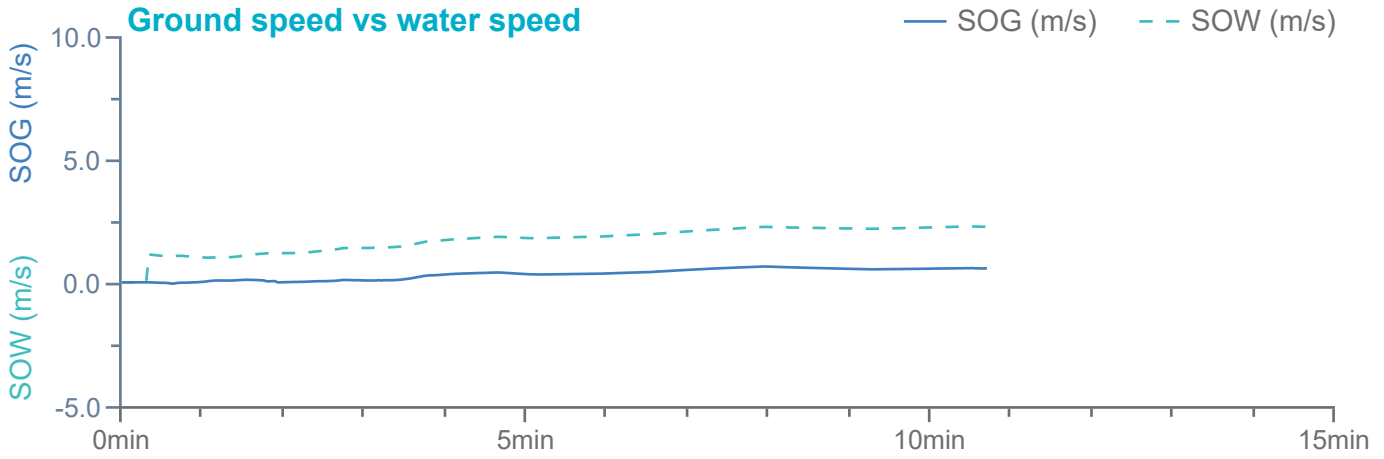

### Manoeuvre track plot

Ships plotted every 1 mins, highlight every 10 mins

Manoeuvre track plot

Ships plotted every 1 mins, highlight every 10 mins