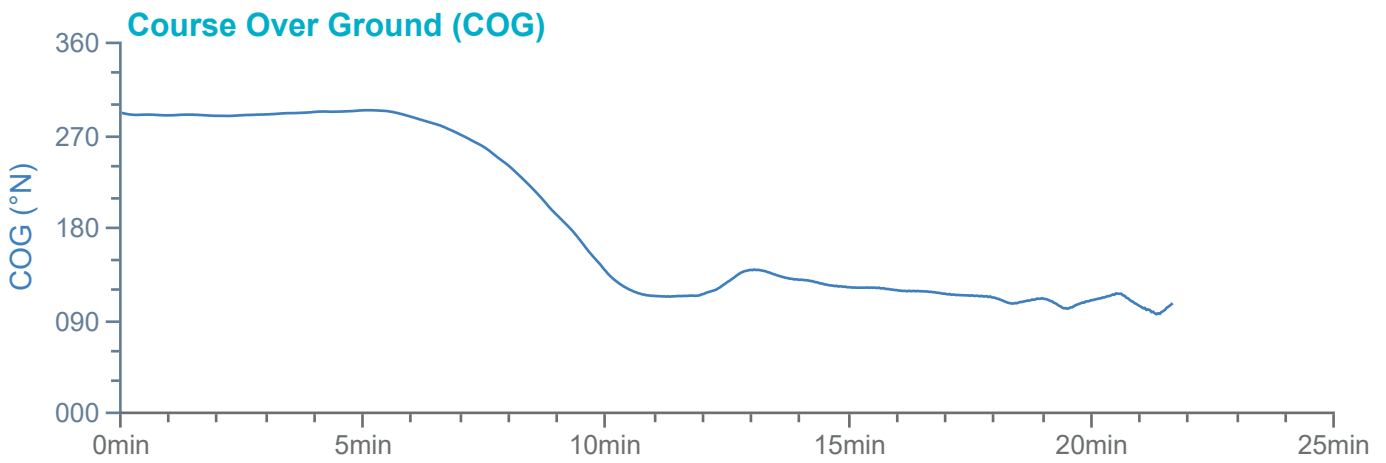

### Manoeuvre track plot

Ships plotted every 1 mins, highlight every 10 mins

### Manoeuvre track plot

Ships plotted every 1 mins, highlight every 10 mins

Manoeuvre track plot

Ships plotted every 1 mins, highlight every 10 mins