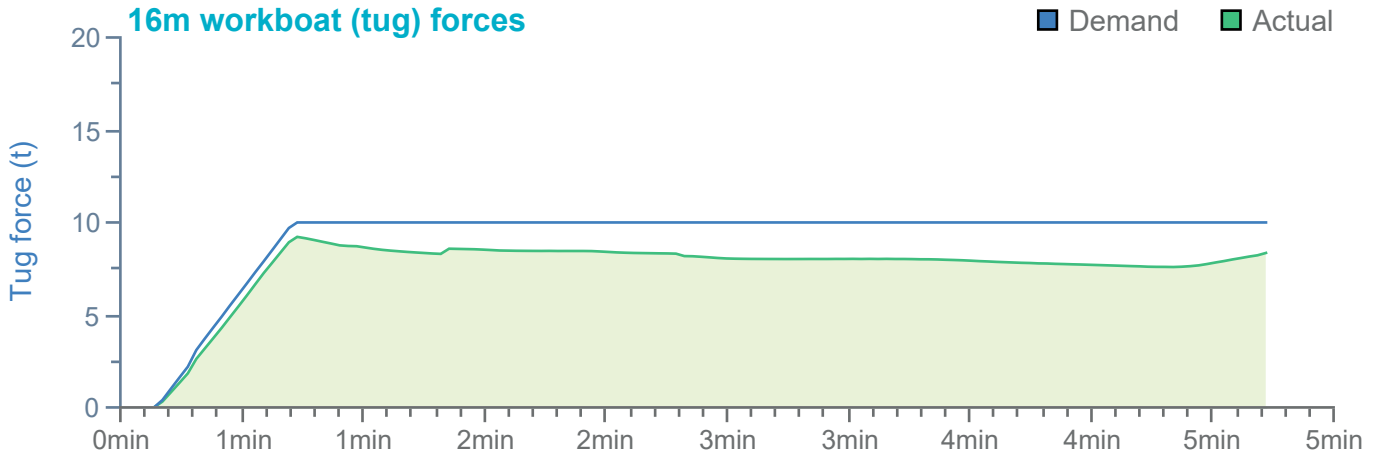

### Manoeuvre track plot

Ships plotted every 1 mins, highlight every 10 mins

Manoeuvre track plot

Ships plotted every 1 mins, highlight every 10 mins

### Manoeuvre track plot

Ships plotted every 1 mins, highlight every 10 mins