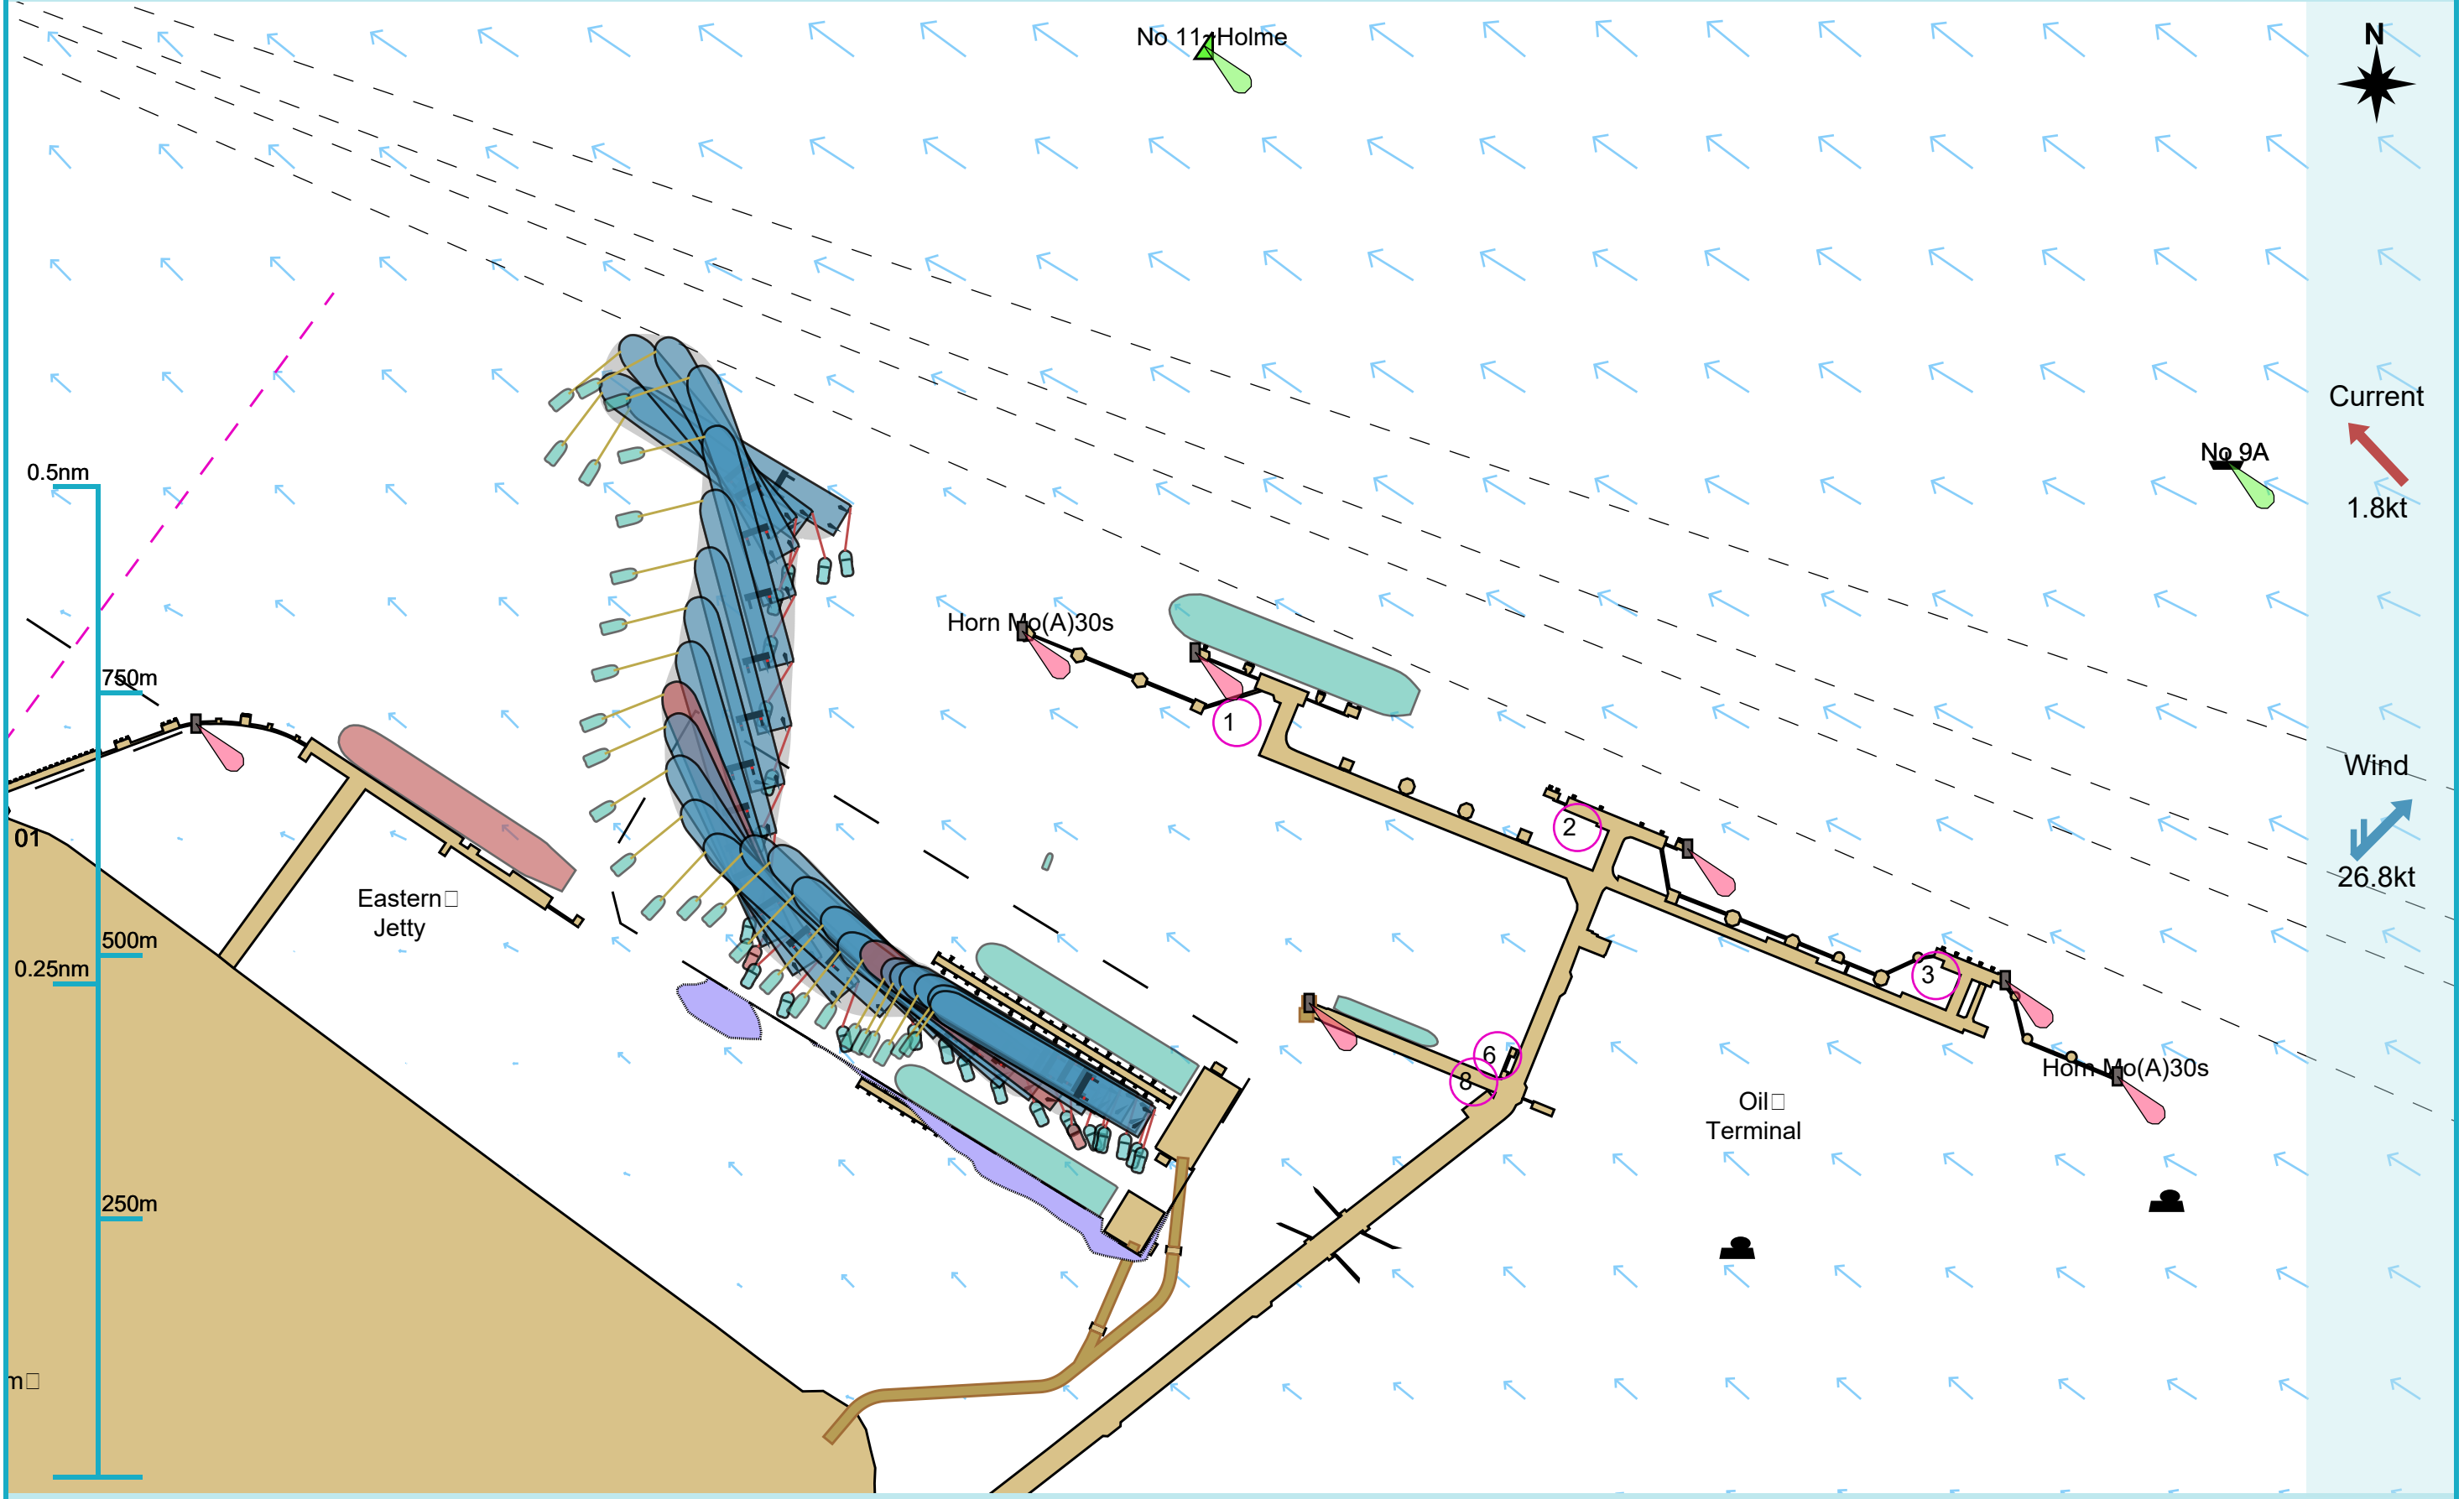

### Manoeuvre track plot

Ships plotted every 1 mins, highlight every 10 mins

### Manoeuvre track plot

Ships plotted every 1 mins, highlight every 10 mins

Manoeuvre track plot

### Manoeuvre track plot