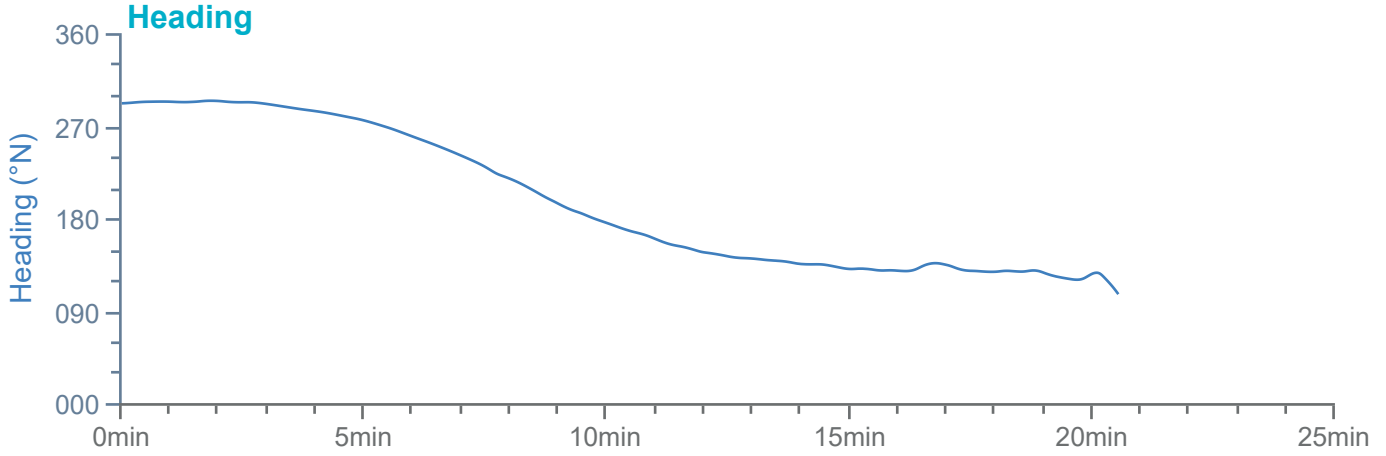

### Manoeuvre track plot

Ships plotted every 1 mins, highlight every 10 mins

Manoeuvre track plot

Ships plotted every 1 mins, highlight every 10 mins