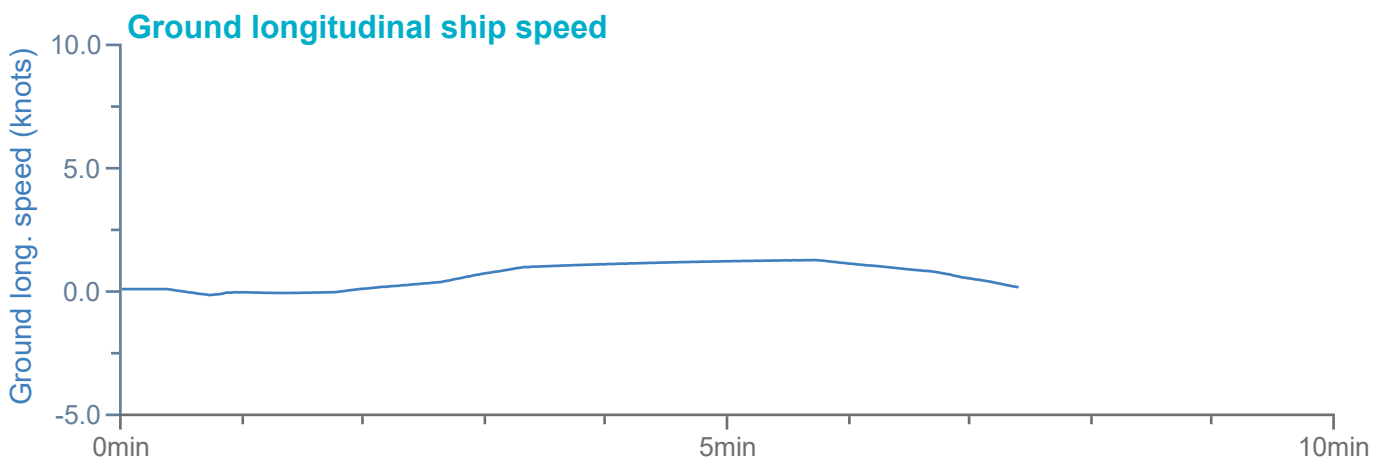

### Manoeuvre track plot

Ships plotted every 1 mins, highlight every 10 mins

Manoeuvre track plot

Ships plotted every 1 mins, highlight every 10 mins