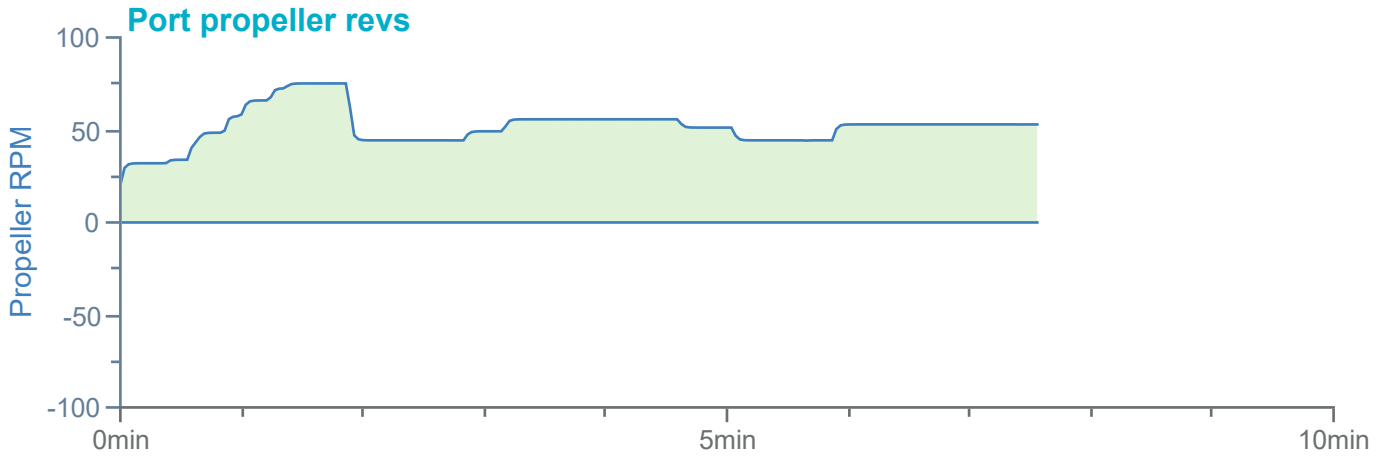

### Manoeuvre track plot

Ships plotted every 1 mins, highlight every 10 mins

### Manoeuvre track plot