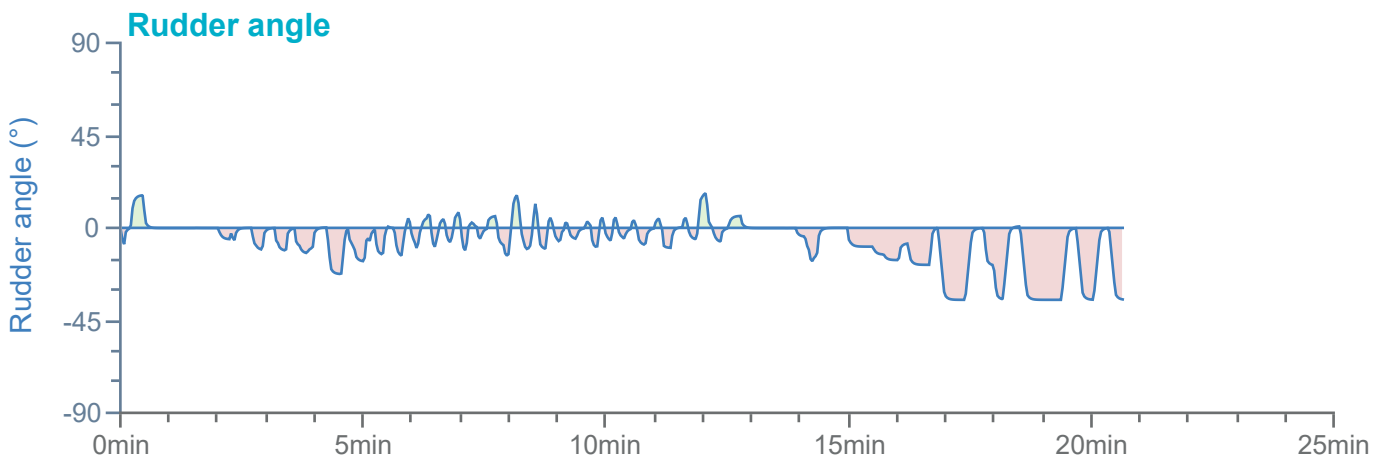

### Manoeuvre track plot

Ships plotted every 1 mins, highlight every 10 mins