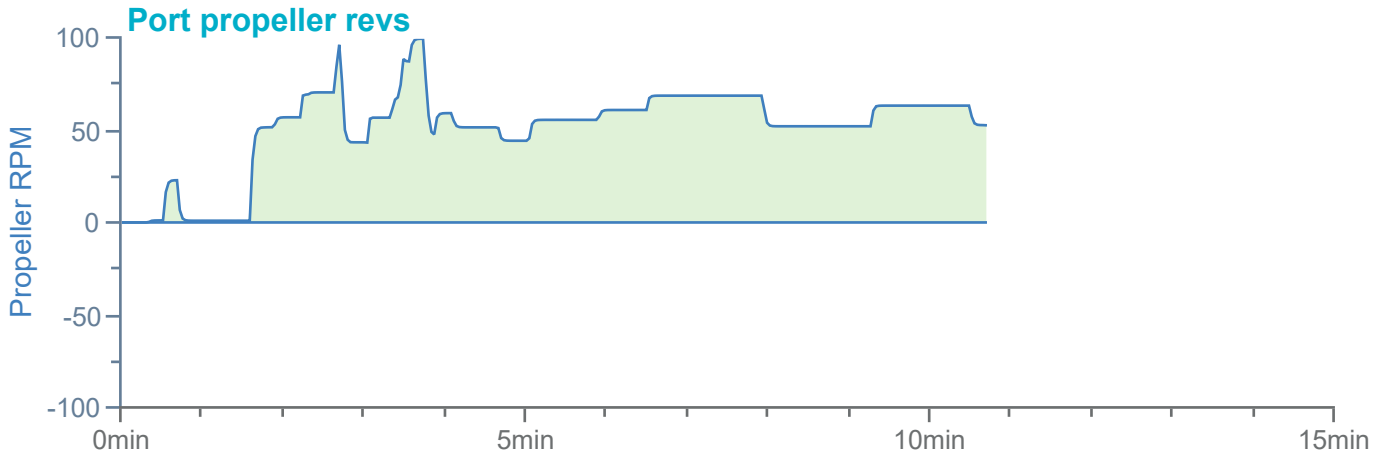

### Manoeuvre track plot

Ships plotted every 1 mins, highlight every 10 mins

Manoeuvre track plot

### Manoeuvre track plot

Ships plotted every 1 mins, highlight every 10 mins

Manoeuvre track plot

Ships plotted every 1 mins, highlight every 10 mins