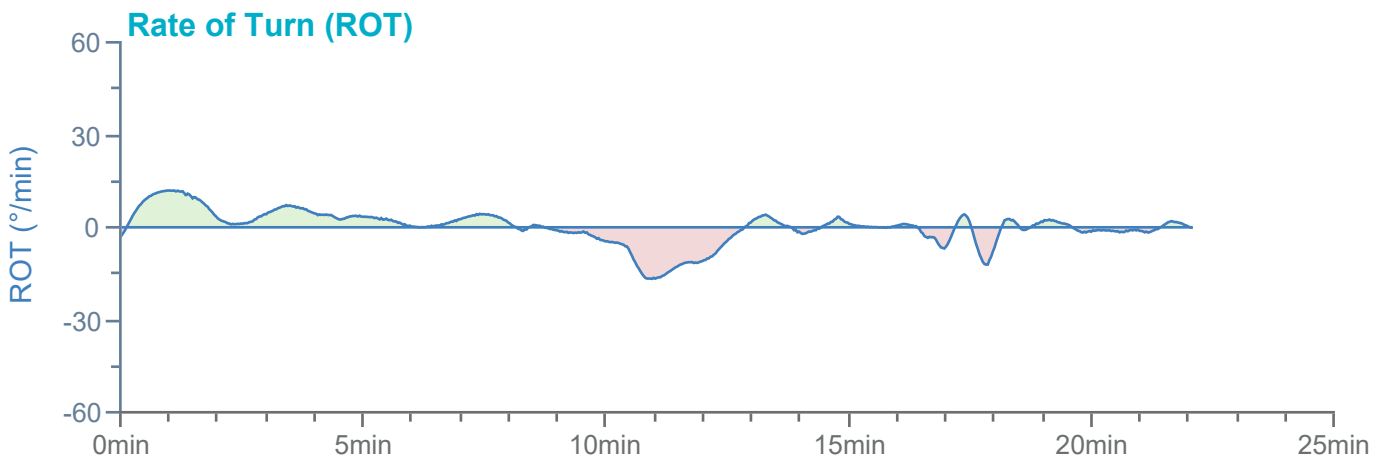

### Manoeuvre track plot

Ships plotted every 1 mins, highlight every 10 mins

Manoeuvre track plot

Ships plotted every 1 mins, highlight every 10 mins