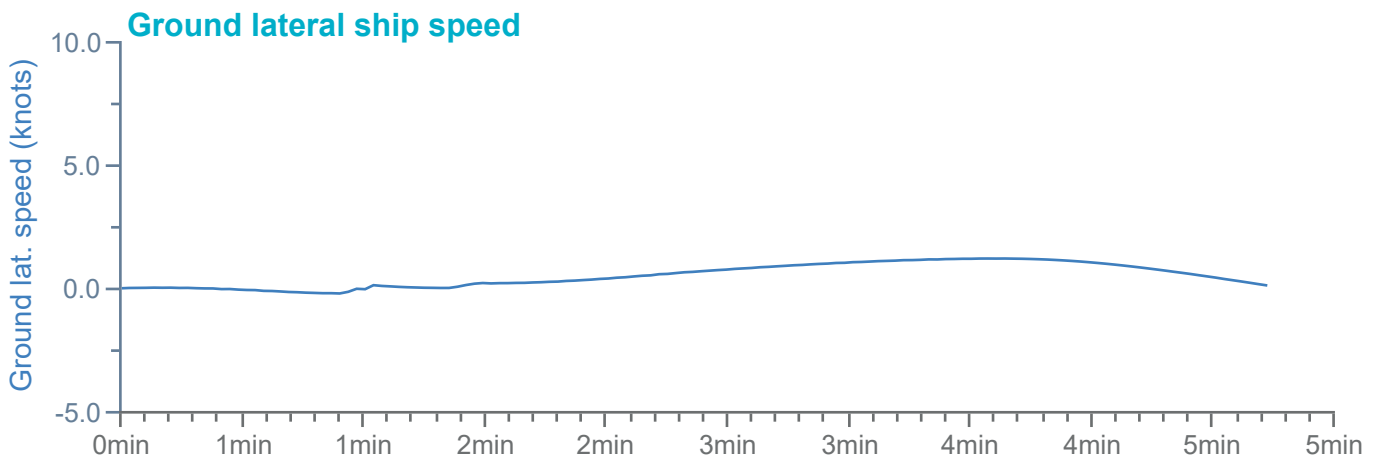

### Manoeuvre track plot

Ships plotted every 1 mins, highlight every 10 mins

Manoeuvre track plot

Ships plotted every 1 mins, highlight every 10 mins

### Manoeuvre track plot

Ships plotted every 1 mins, highlight every 10 mins