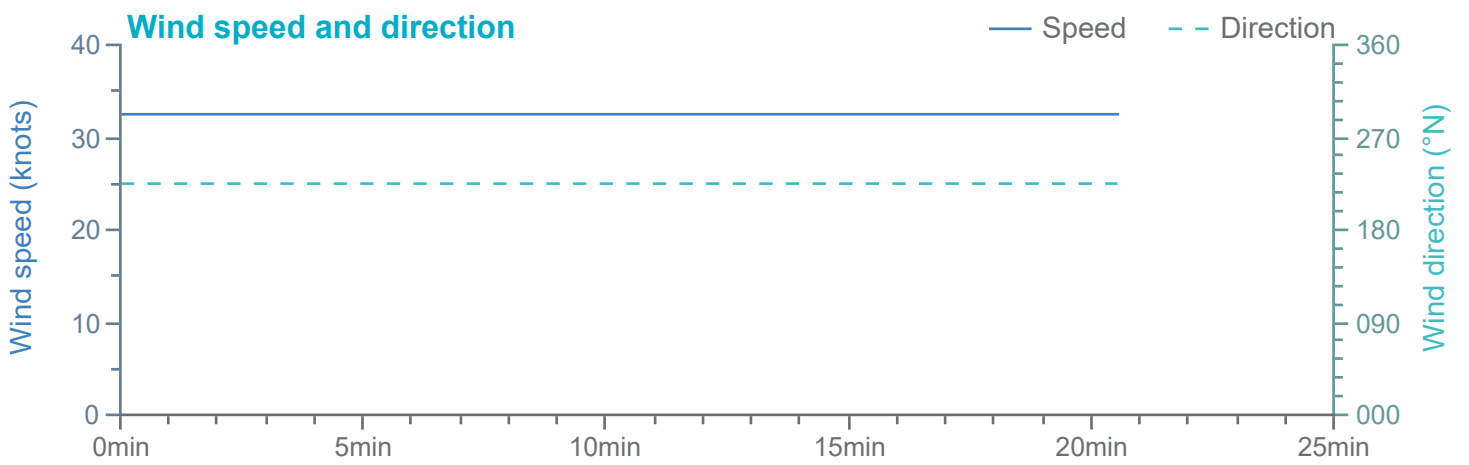

### Manoeuvre track plot

Ships plotted every 1 mins, highlight every 10 mins

Manoeuvre track plot

Ships plotted every 1 mins, highlight every 10 mins