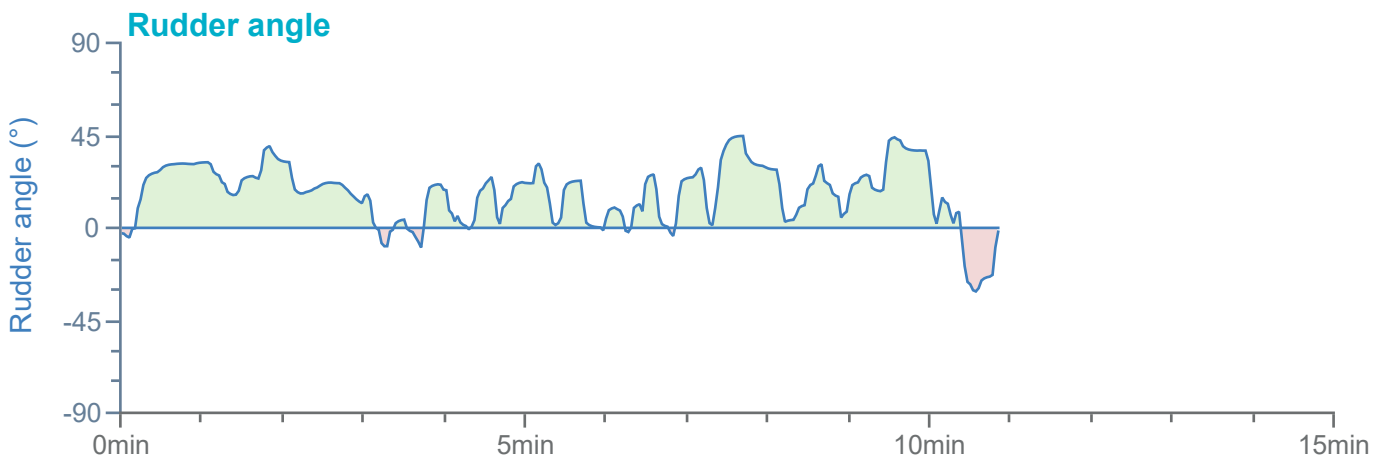

### Manoeuvre track plot

Ships plotted every 1 mins, highlight every 10 mins

Manoeuvre track plot

Ships plotted every 1 mins, highlight every 10 mins

### Manoeuvre track plot

Ships plotted every 1 mins, highlight every 10 mins