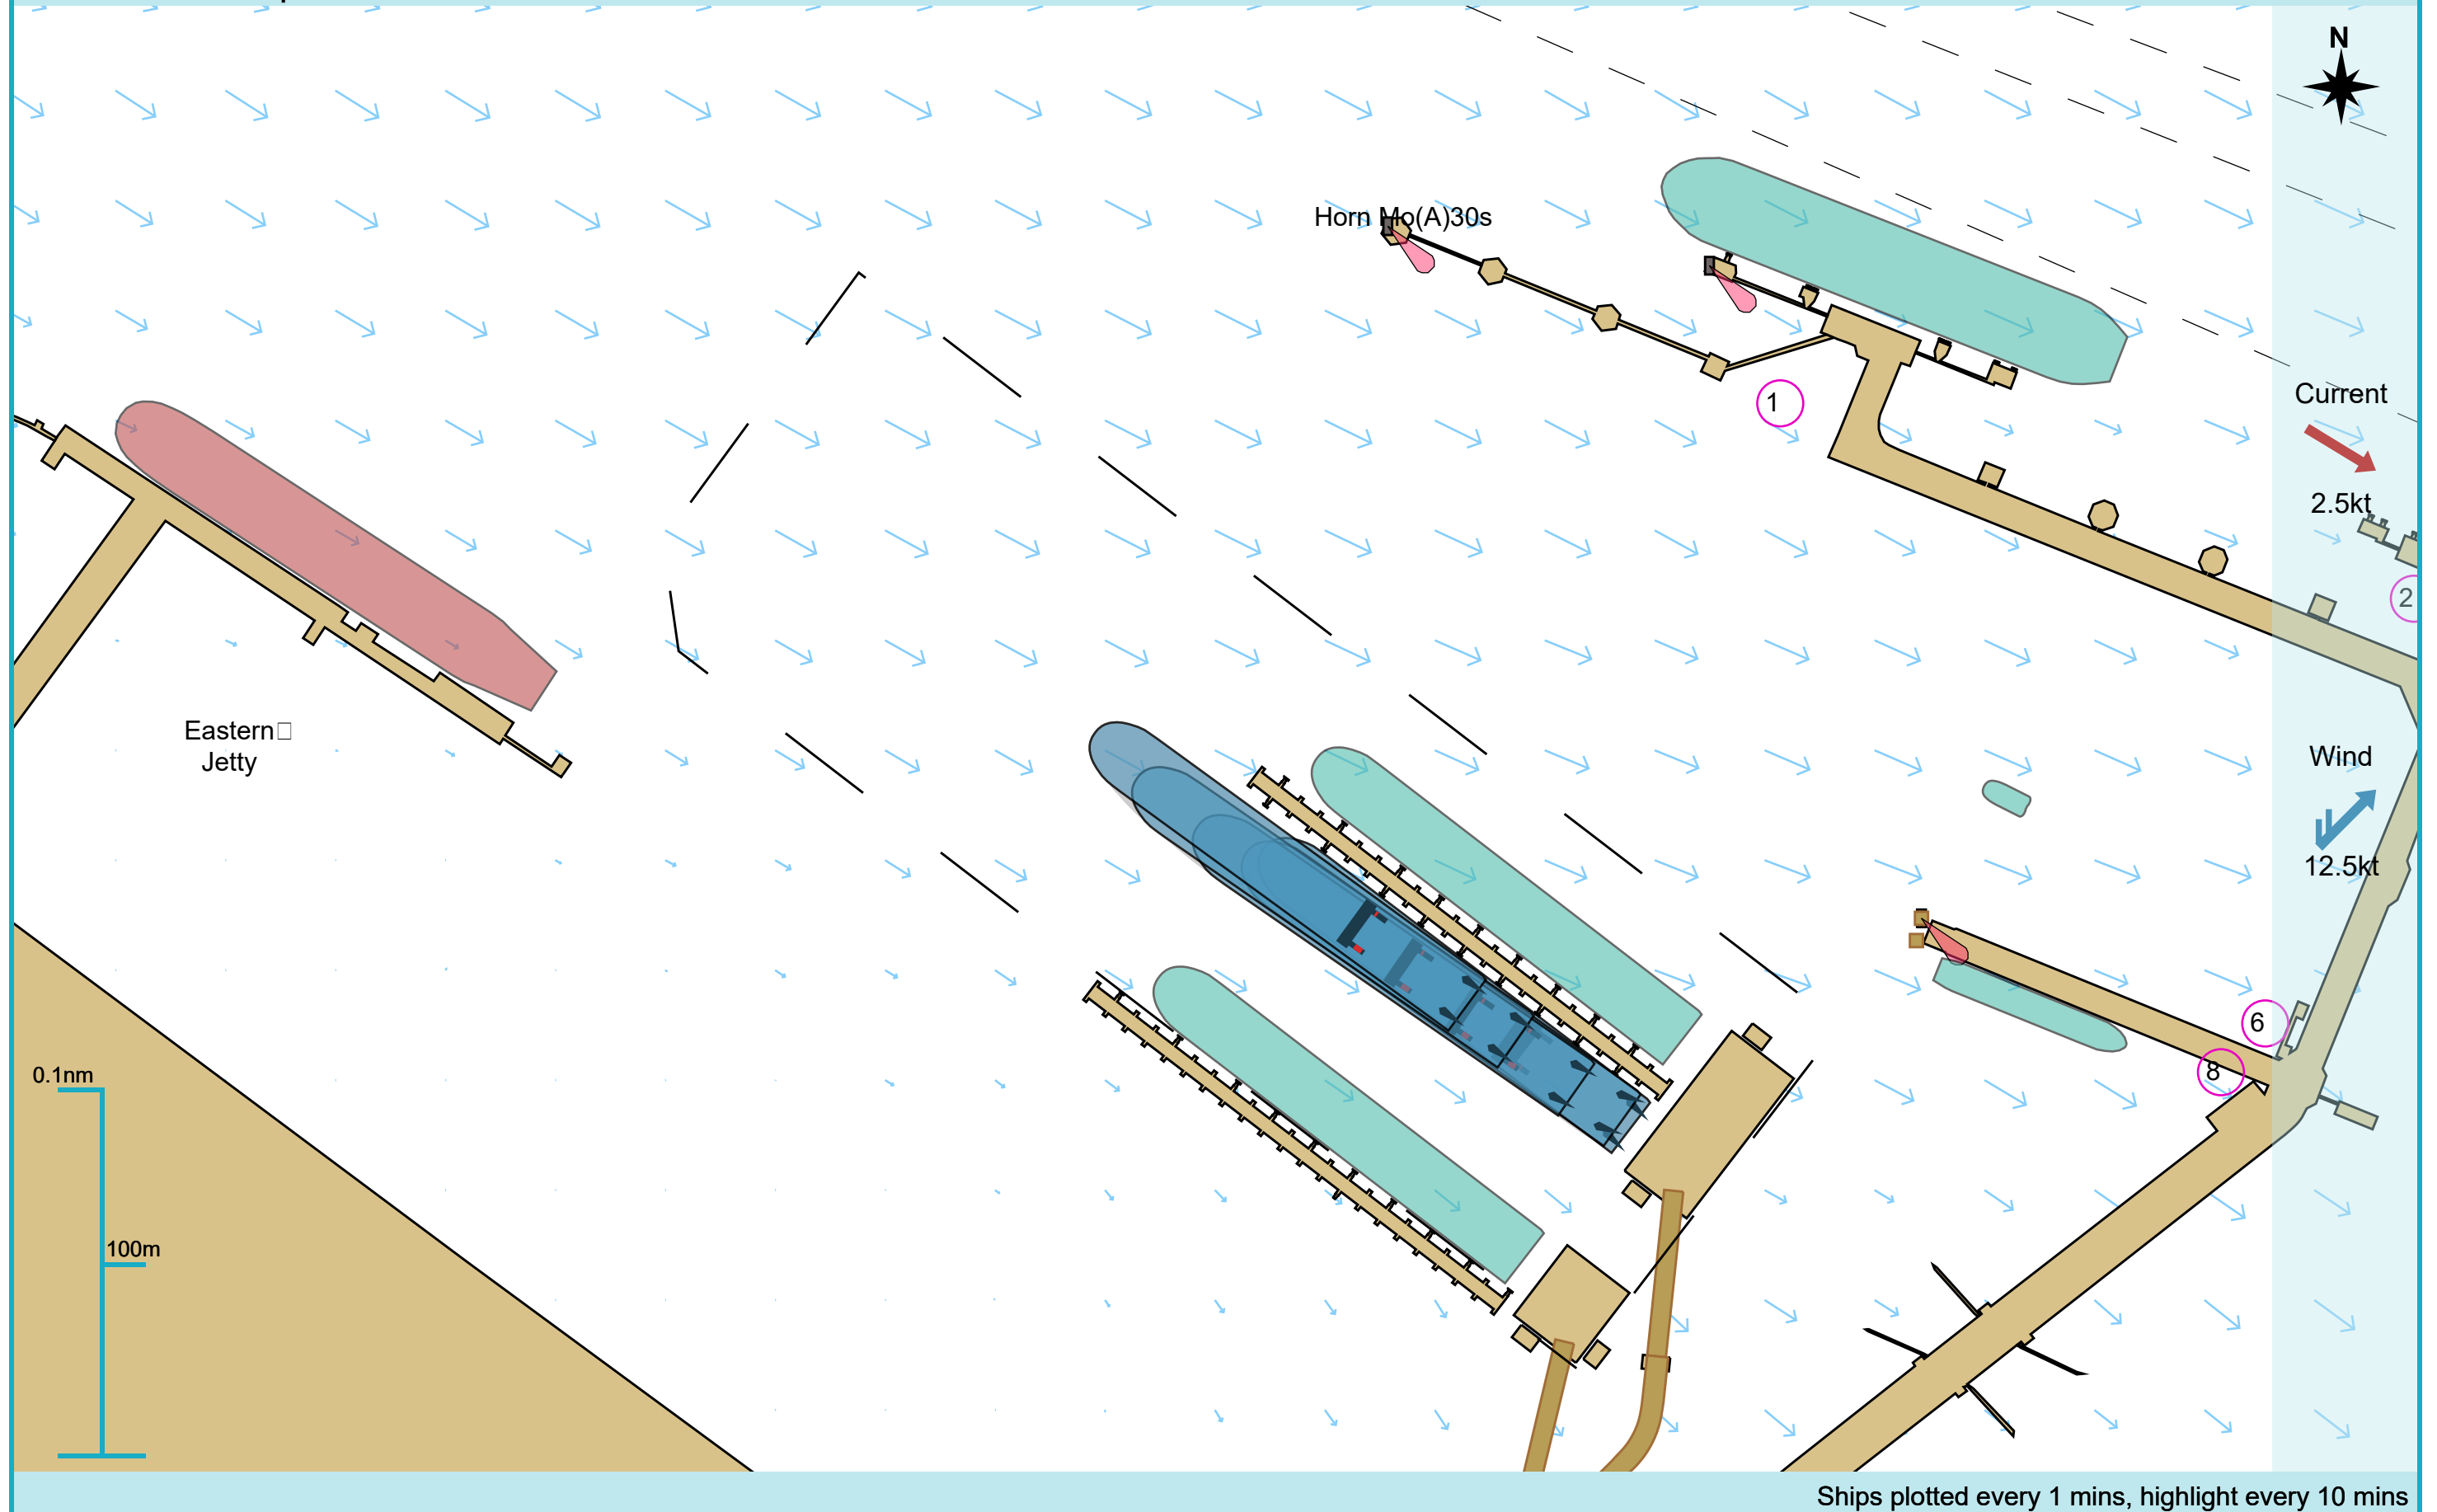

### Manoeuvre track plot

Ships plotted every 1 mins, highlight every 10 mins

### Manoeuvre track plot

### Manoeuvre track plot

Ships plotted every 1 mins, highlight every 10 mins

Manoeuvre track plot

### Manoeuvre track plot

Ships plotted every 1 mins, highlight every 10 mins

Manoeuvre track plot

Ships plotted every 1 mins, highlight every 10 mins