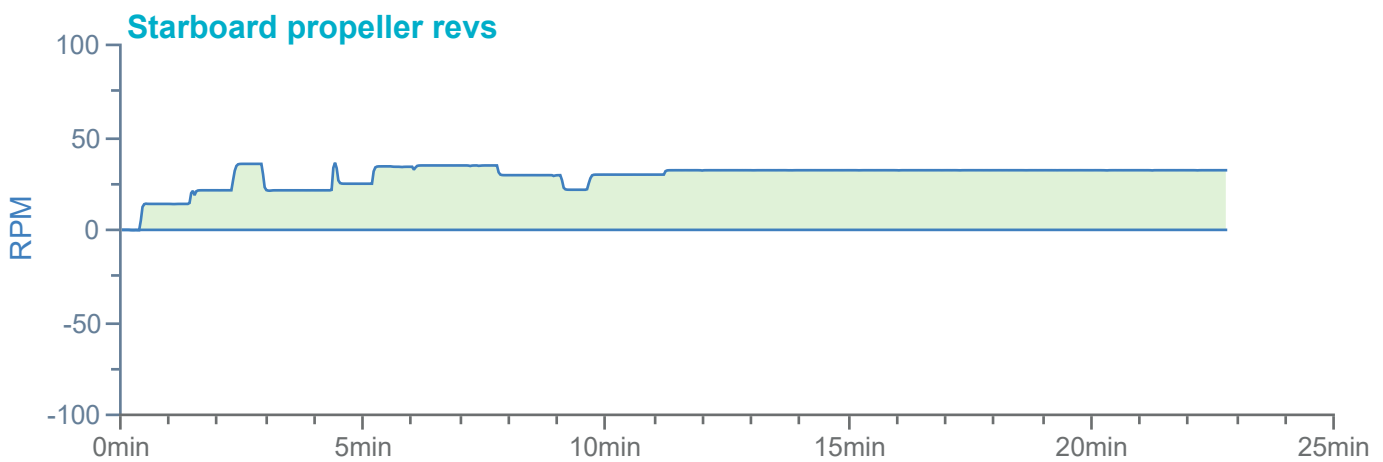

### Manoeuvre track plot

### Manoeuvre track plot

Ships plotted every 1 mins, highlight every 10 mins

### Manoeuvre track plot

Ships plotted every 1 mins, highlight every 10 mins

Manoeuvre track plot

Ships plotted every 1 mins, highlight every 10 mins