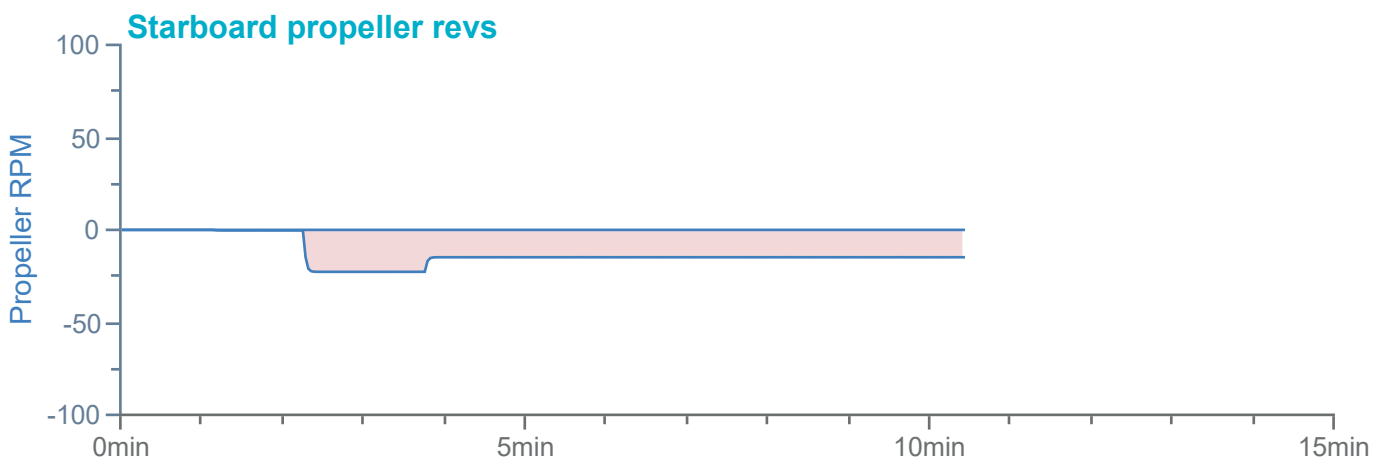

### Manoeuvre track plot

Ships plotted every 1 mins, highlight every 10 mins

Manoeuvre track plot

Ships plotted every 1 mins, highlight every 10 mins