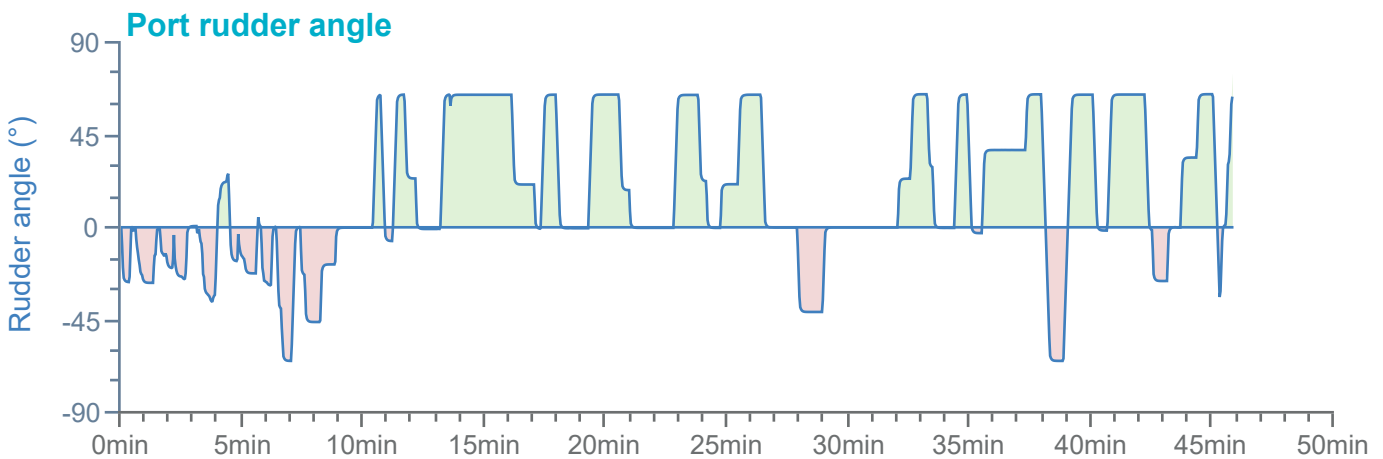

### Manoeuvre track plot

Ships plotted every 1 mins, highlight every 10 mins

### Manoeuvre track plot

Ships plotted every 1 mins, highlight every 10 mins

Manoeuvre track plot

Ships plotted every 1 mins, highlight every 10 mins