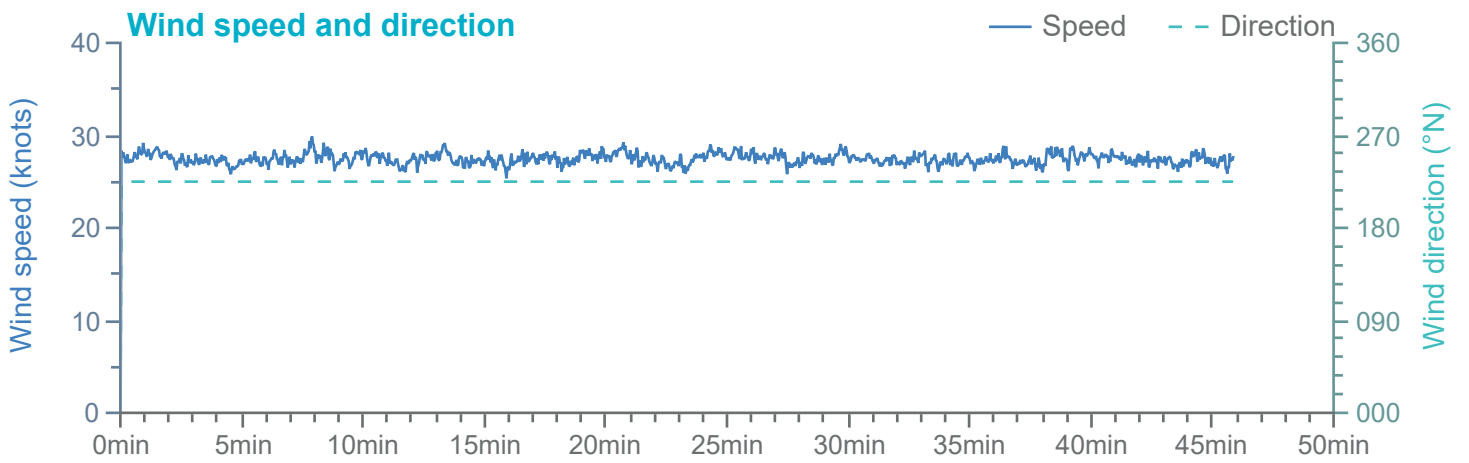

### Manoeuvre track plot

Ships plotted every 1 mins, highlight every 10 mins

Manoeuvre track plot

Ships plotted every 1 mins, highlight every 10 mins