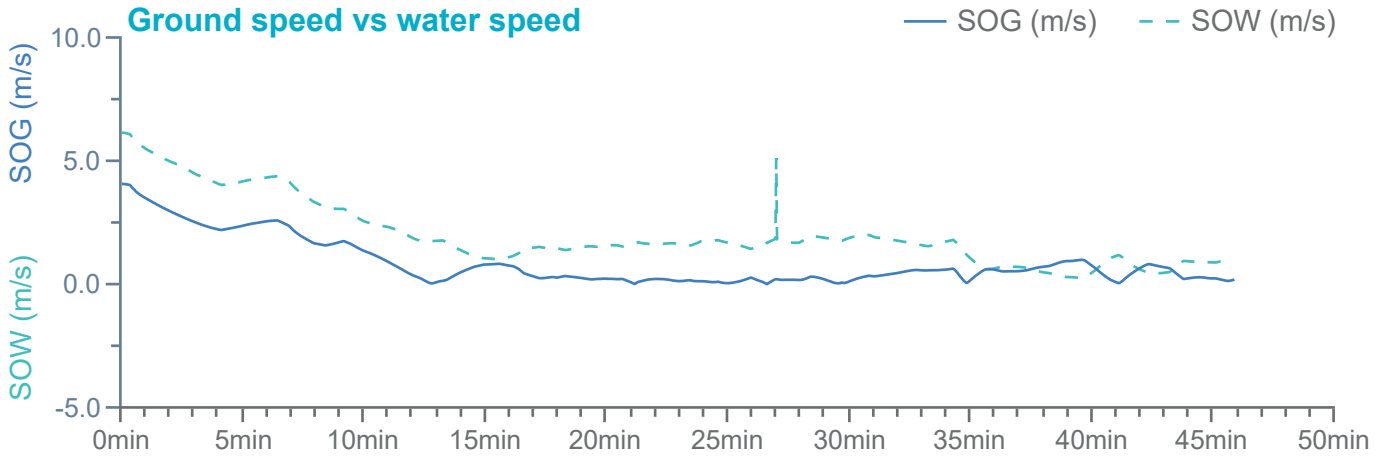

### Manoeuvre track plot

Ships plotted every 1 mins, highlight every 10 mins

Manoeuvre track plot

Ships plotted every 1 mins, highlight every 10 mins