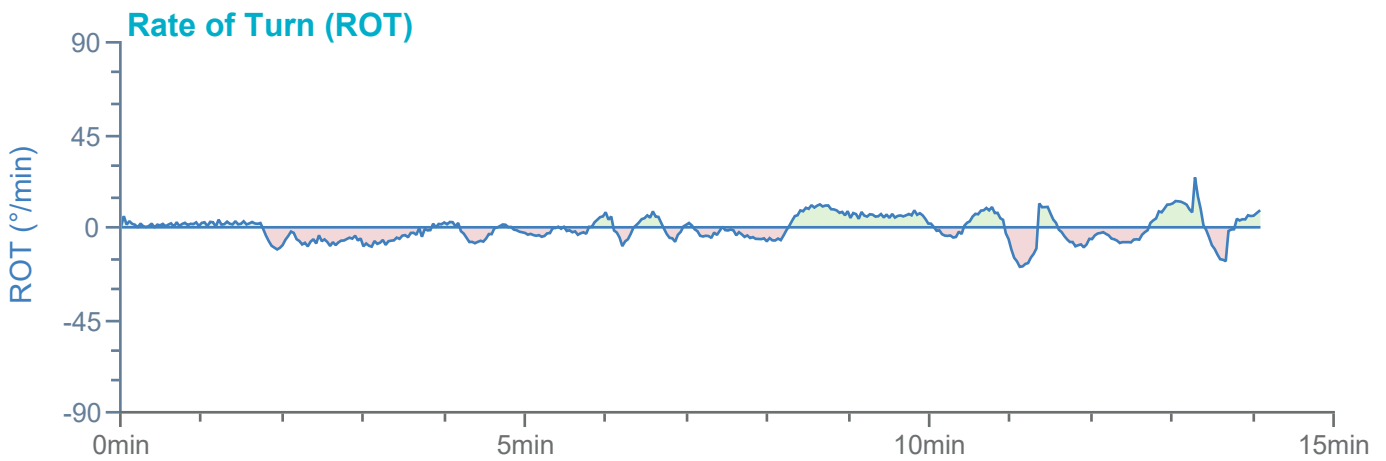

### Manoeuvre track plot

Ships plotted every 1 mins, highlight every 10 mins

### Manoeuvre track plot

Ships plotted every 1 mins, highlight every 10 mins

Manoeuvre track plot

Ships plotted every 1 mins, highlight every 10 mins

**HR Wallingford**  
*Working with water*

DMR 719286

FS 516431