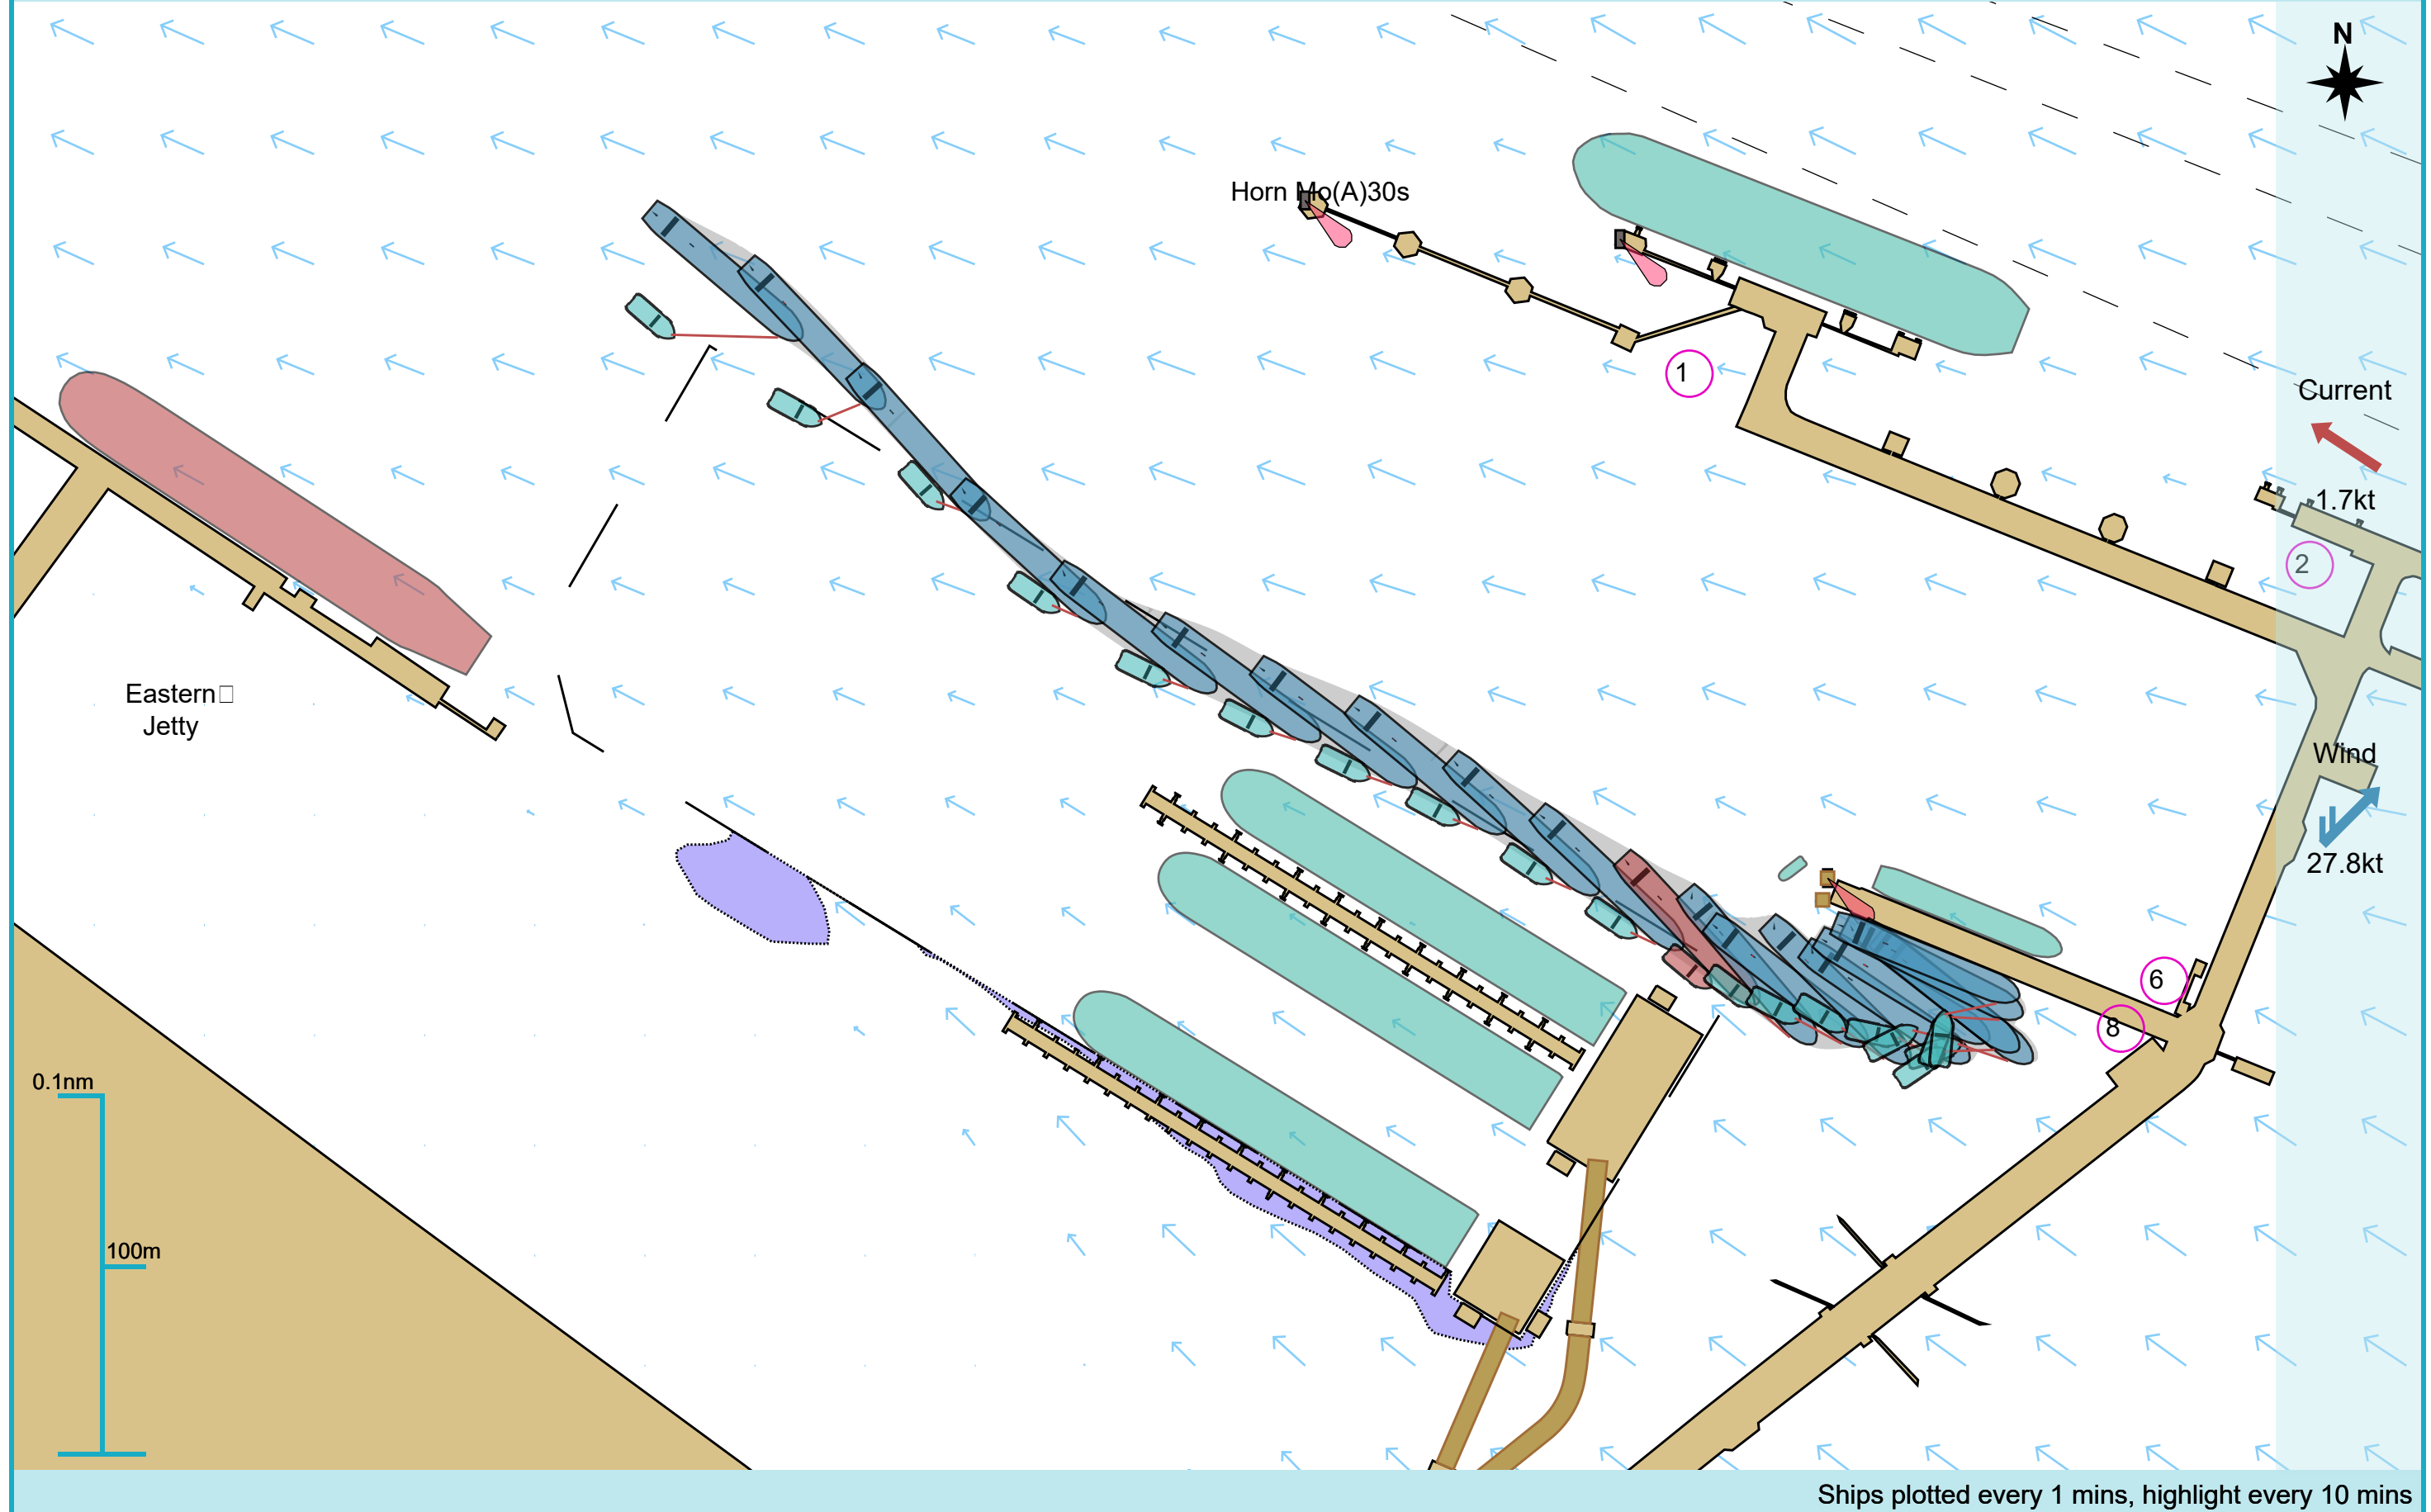

Manoeuvre track plot