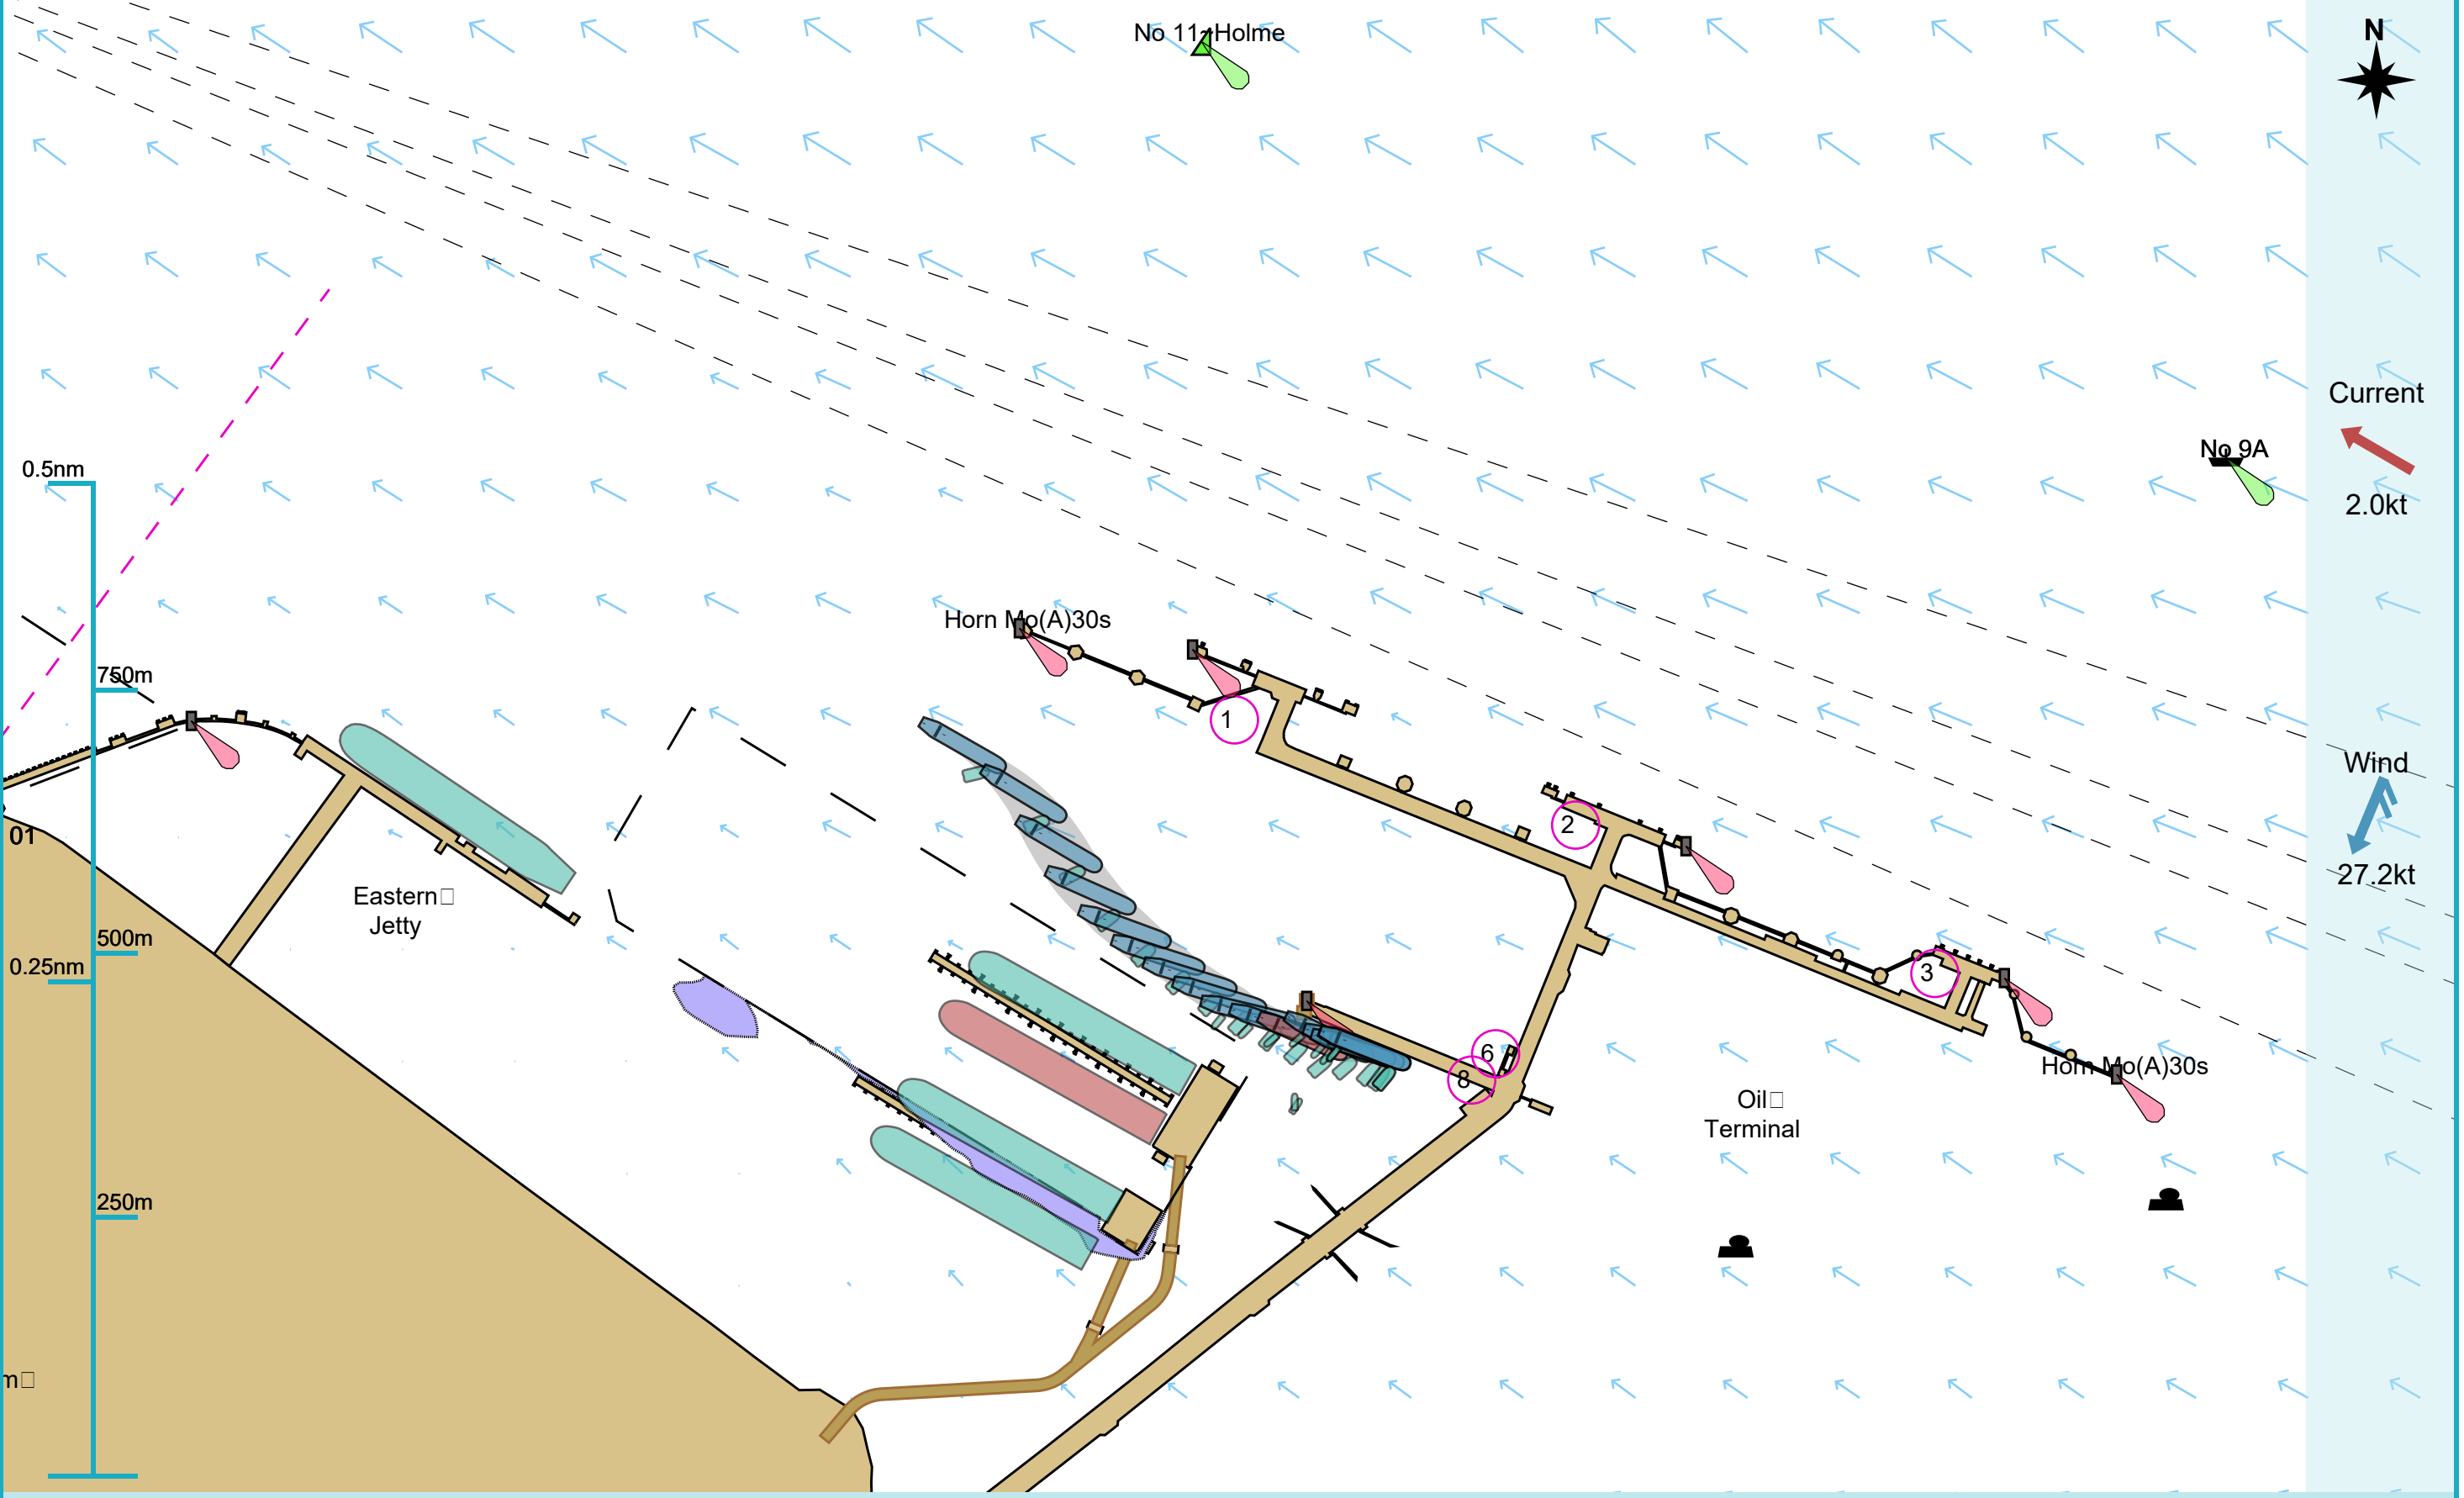

### Manoeuvre track plot

Ships plotted every 1 mins, highlight every 10 mins

### Manoeuvre track plot