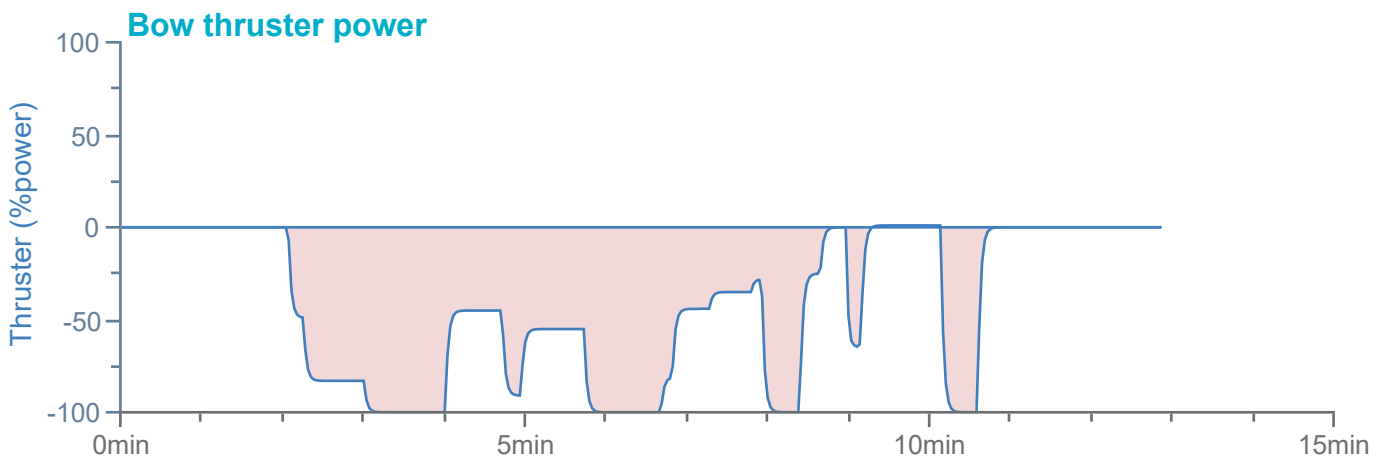

### Manoeuvre track plot

Ships plotted every 1 mins, highlight every 10 mins