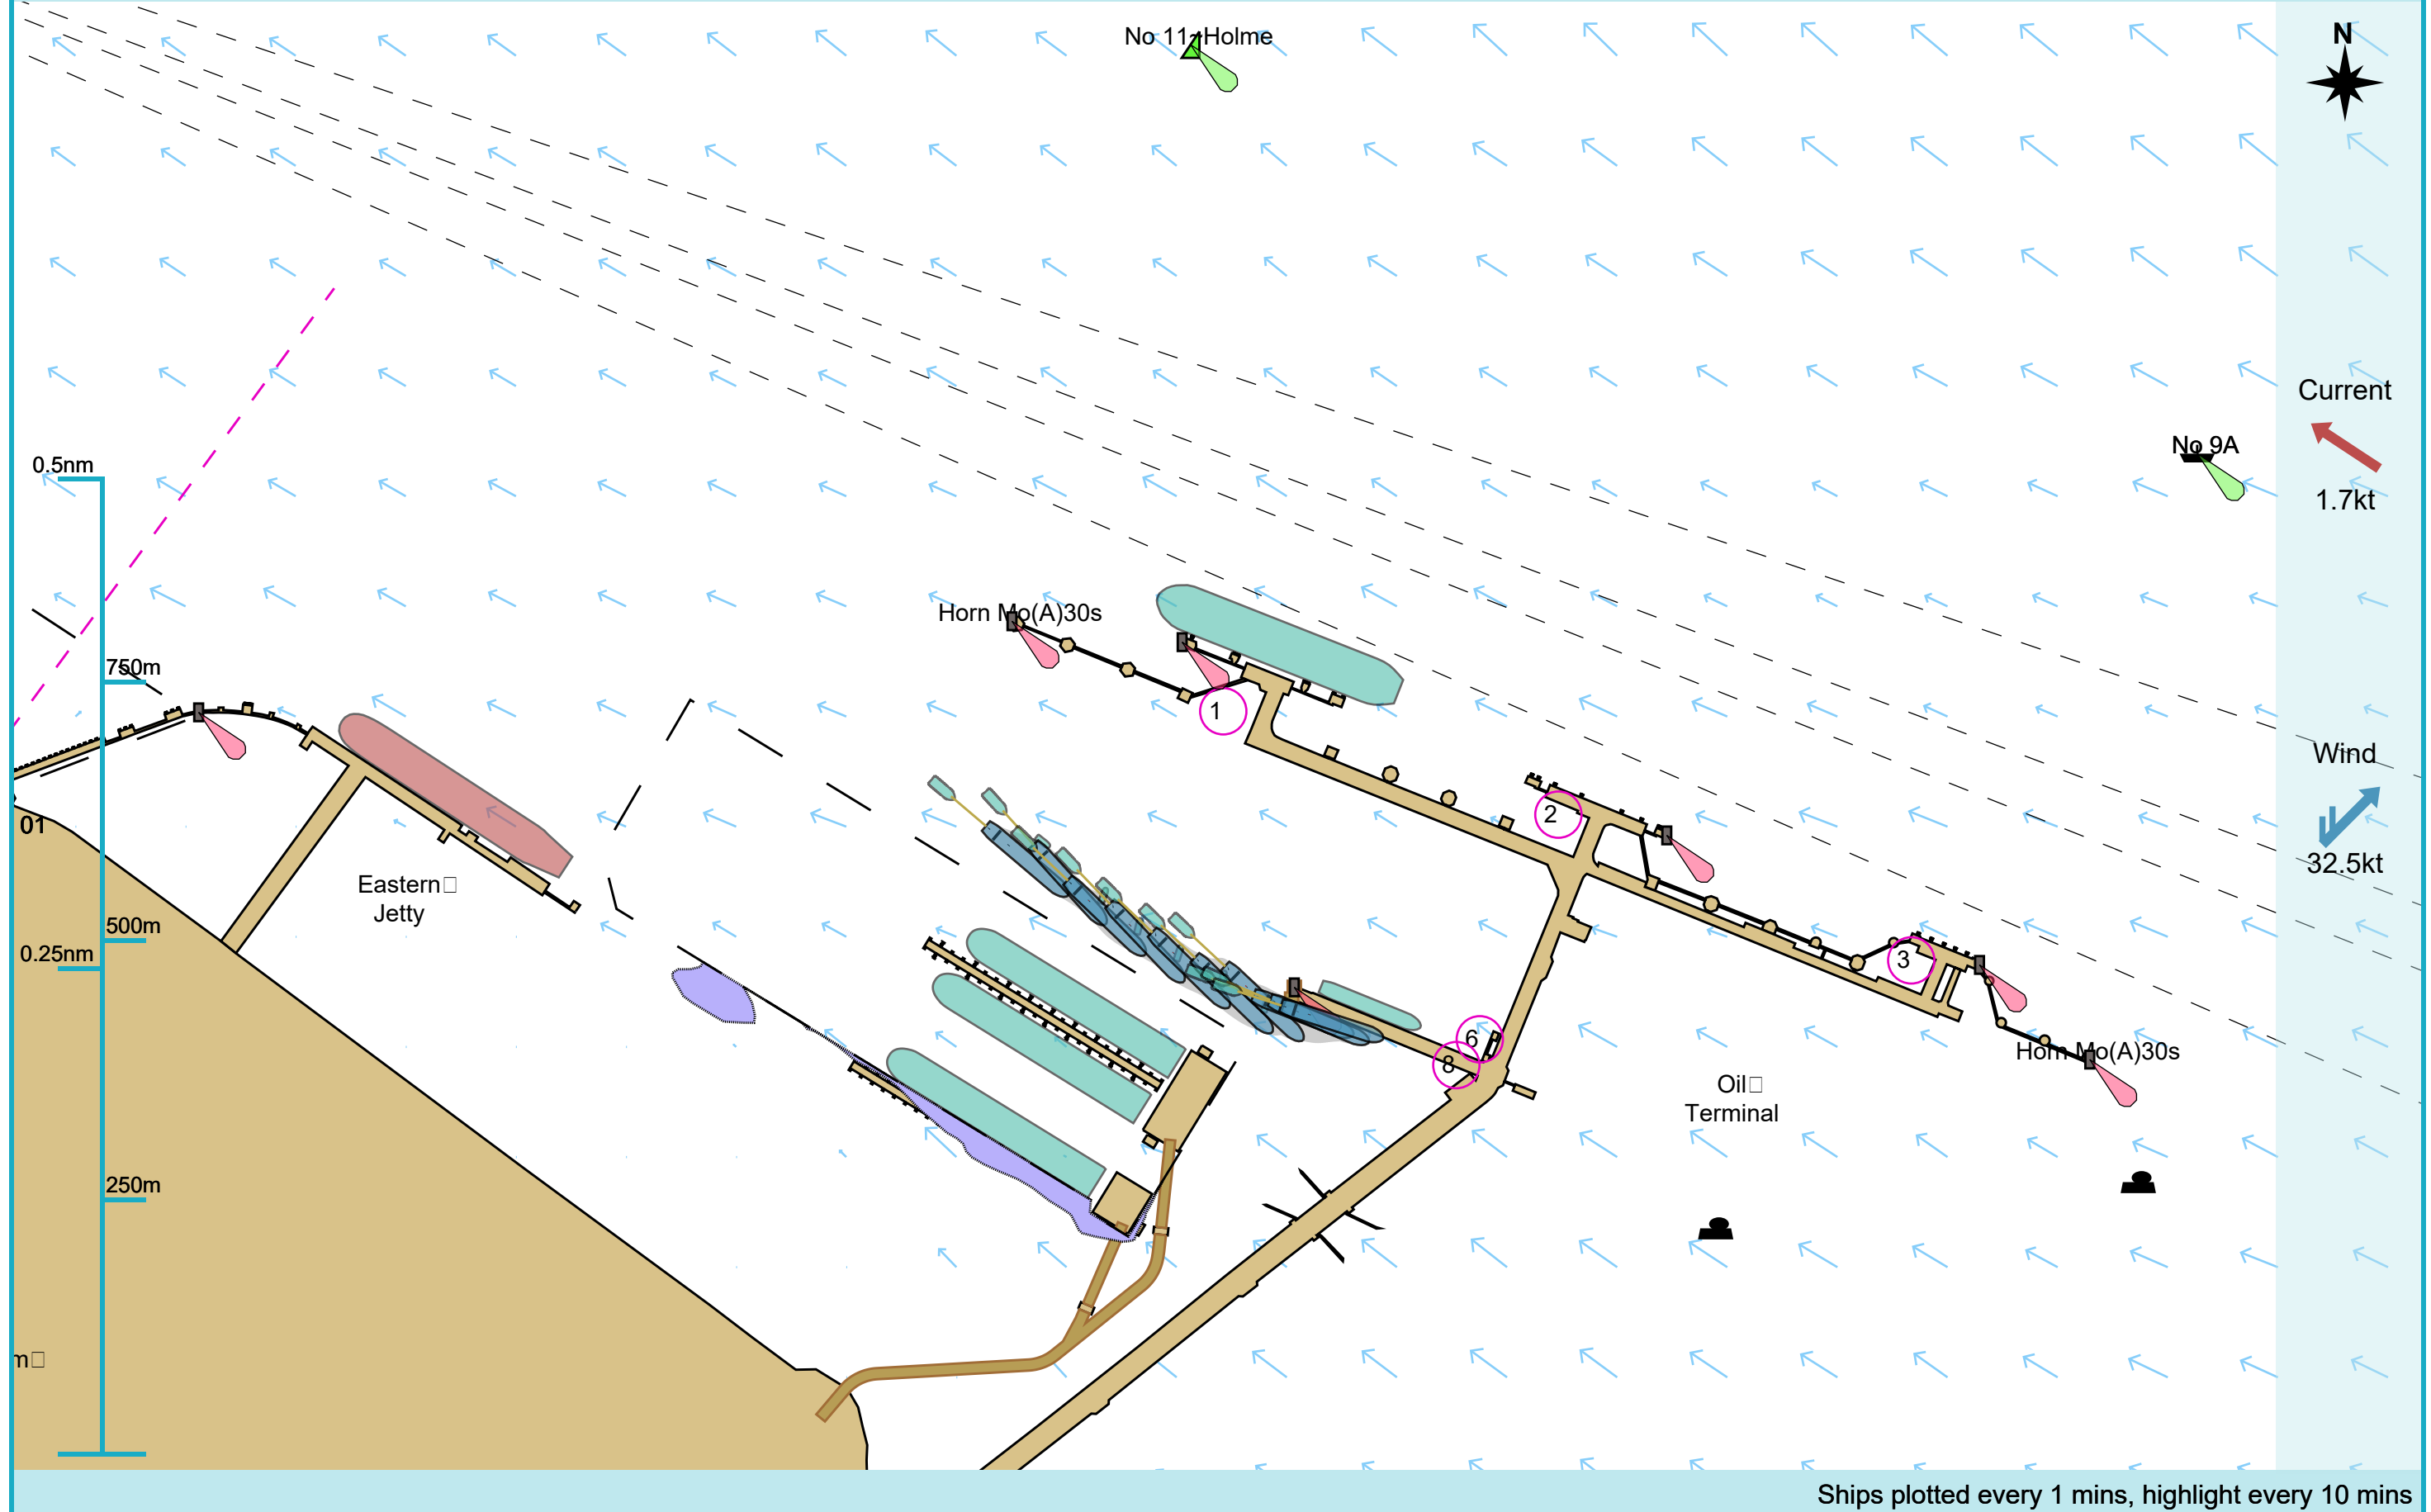

### Manoeuvre track plot

Ships plotted every 1 mins, highlight every 10 mins

Manoeuvre track plot

### Manoeuvre track plot

### Manoeuvre track plot

Ships plotted every 1 mins, highlight every 10 mins