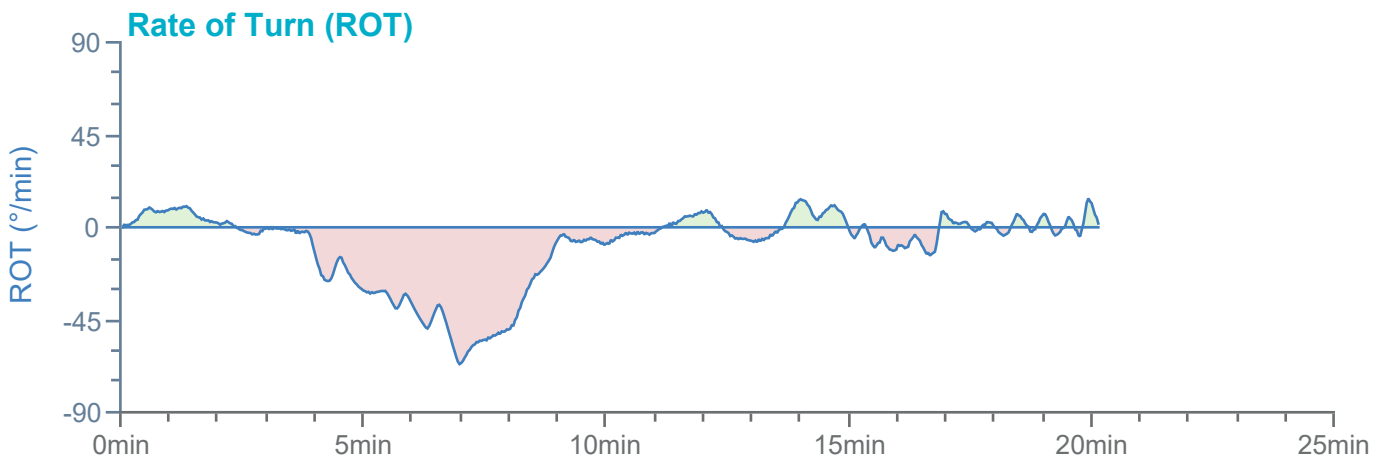

### Manoeuvre track plot

Ships plotted every 1 mins, highlight every 10 mins

### Manoeuvre track plot

Ships plotted every 1 mins, highlight every 10 mins

Manoeuvre track plot

Ships plotted every 1 mins, highlight every 10 mins