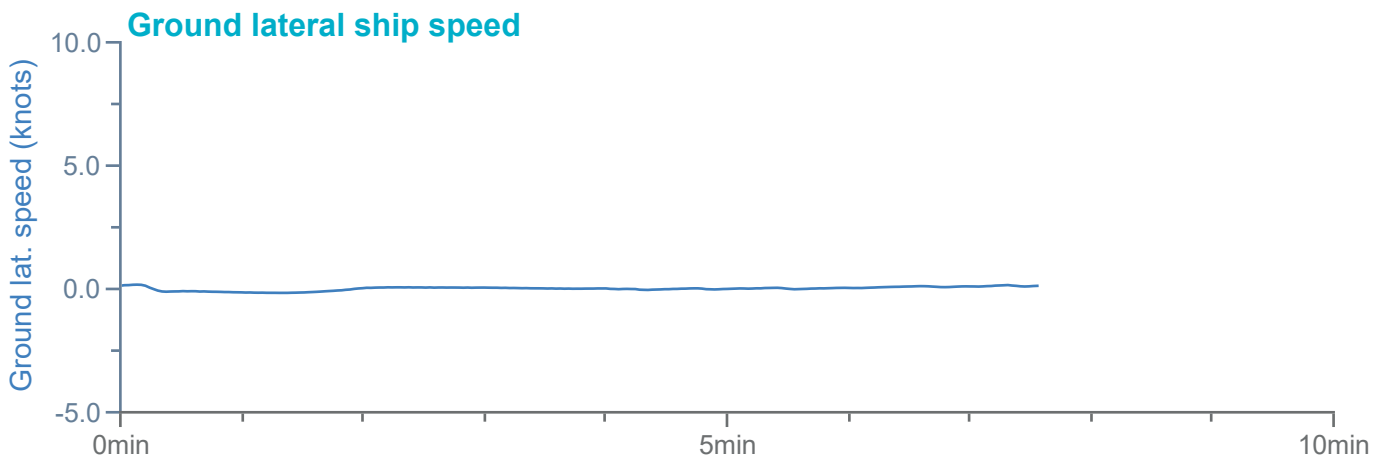

### Manoeuvre track plot

### Manoeuvre track plot

Ships plotted every 1 mins, highlight every 10 mins

Manoeuvre track plot