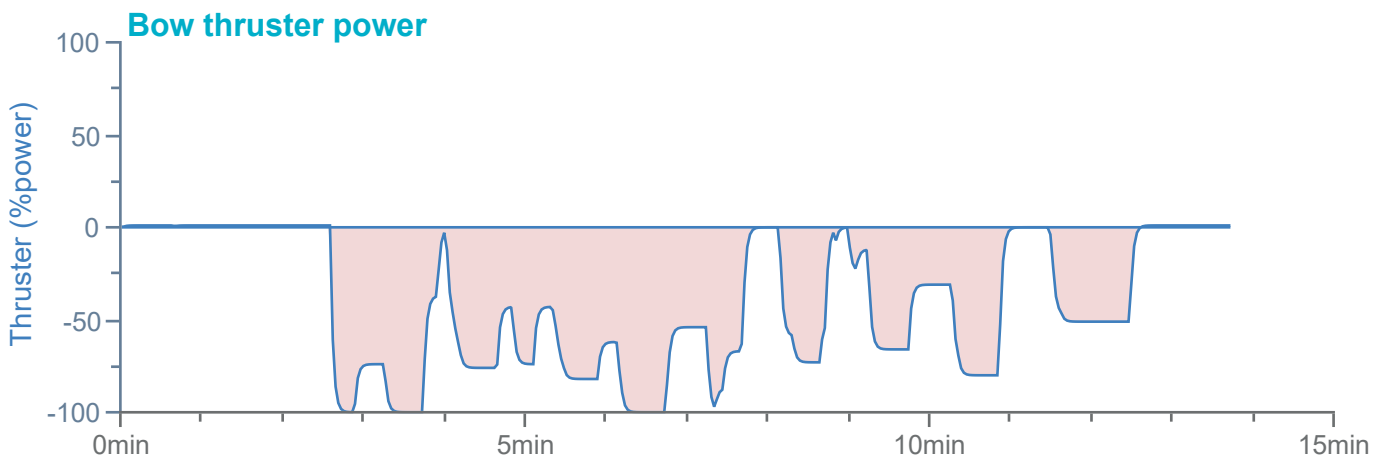

### Manoeuvre track plot

Ships plotted every 1 mins, highlight every 10 mins

Manoeuvre track plot

Ships plotted every 1 mins, highlight every 10 mins

### Manoeuvre track plot

Ships plotted every 1 mins, highlight every 10 mins