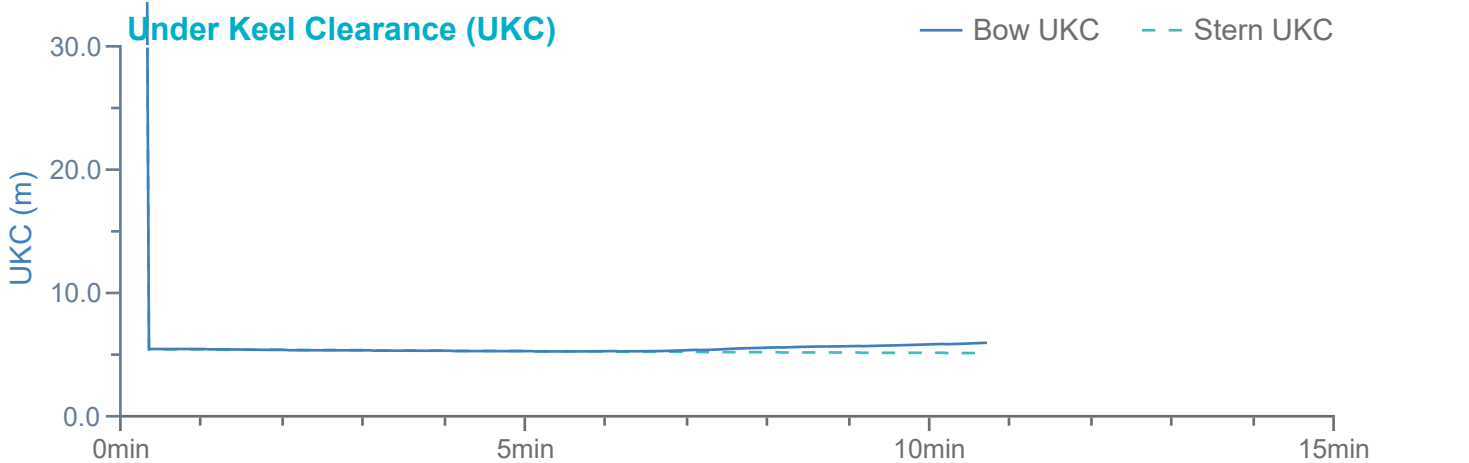

### Manoeuvre track plot

Ships plotted every 1 mins, highlight every 10 mins

Manoeuvre track plot

### Manoeuvre track plot

Ships plotted every 1 mins, highlight every 10 mins

Manoeuvre track plot

Ships plotted every 1 mins, highlight every 10 mins