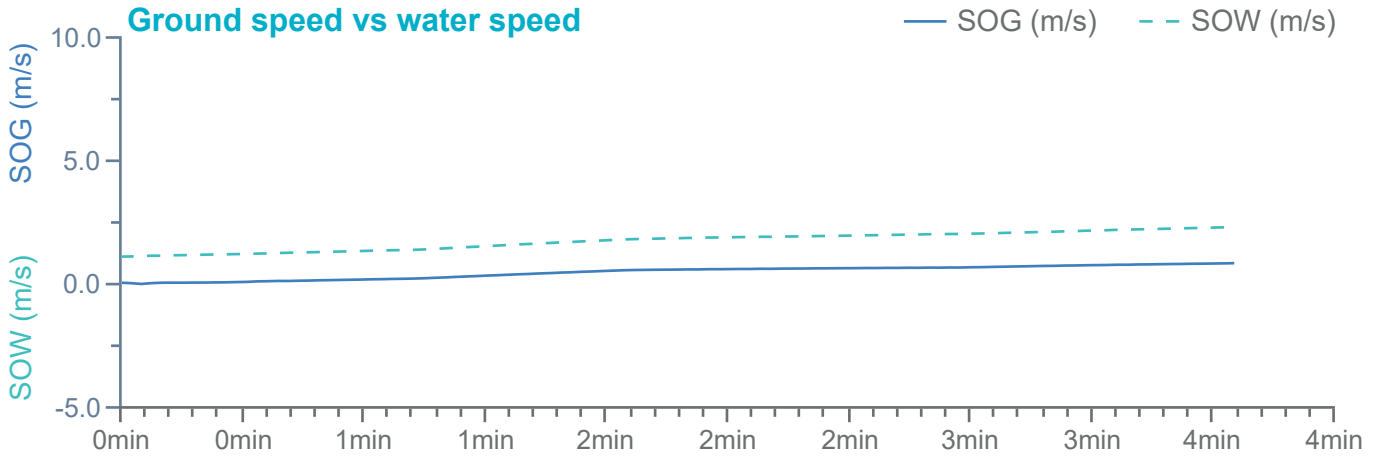

### Manoeuvre track plot

Ships plotted every 1 mins, highlight every 10 mins

Manoeuvre track plot