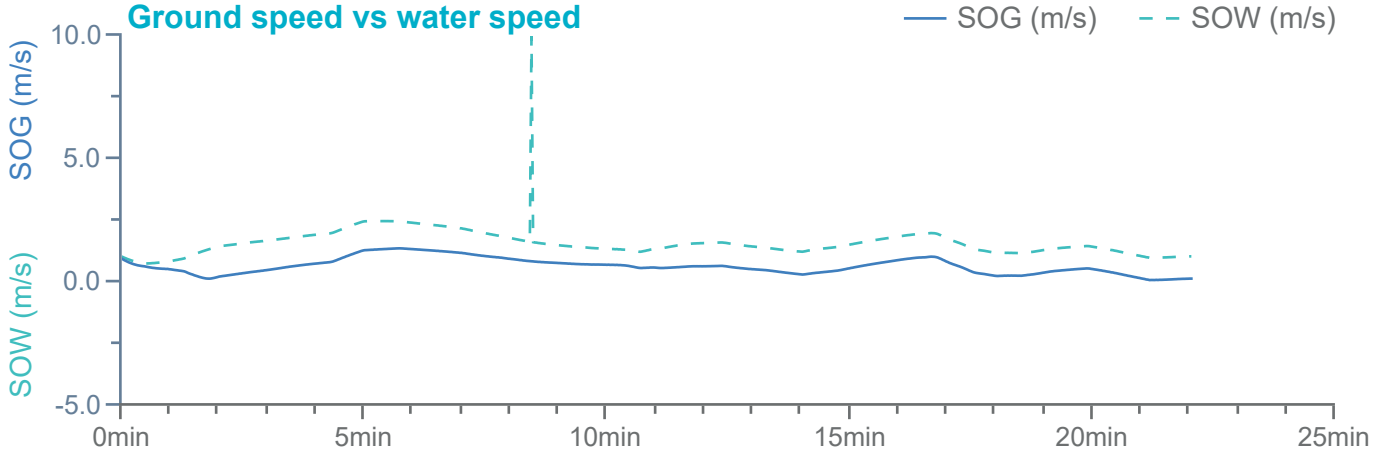

### Manoeuvre track plot

Ships plotted every 1 mins, highlight every 10 mins

Manoeuvre track plot

Ships plotted every 1 mins, highlight every 10 mins