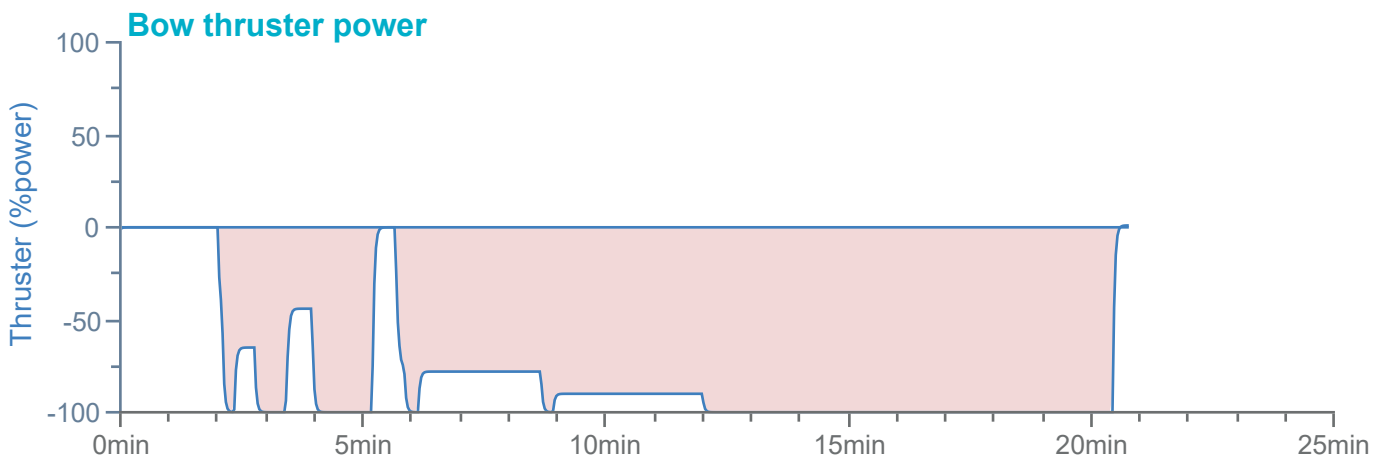

### Manoeuvre track plot

Ships plotted every 1 mins, highlight every 10 mins

Manoeuvre track plot

Ships plotted every 1 mins, highlight every 10 mins