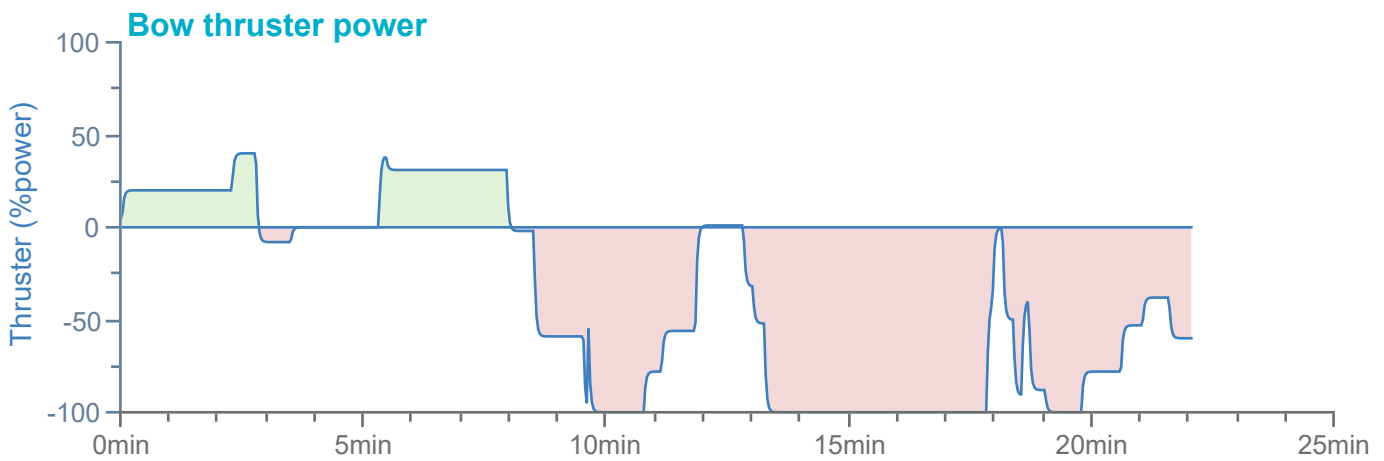

### Manoeuvre track plot

Ships plotted every 1 mins, highlight every 10 mins

Manoeuvre track plot

Ships plotted every 1 mins, highlight every 10 mins