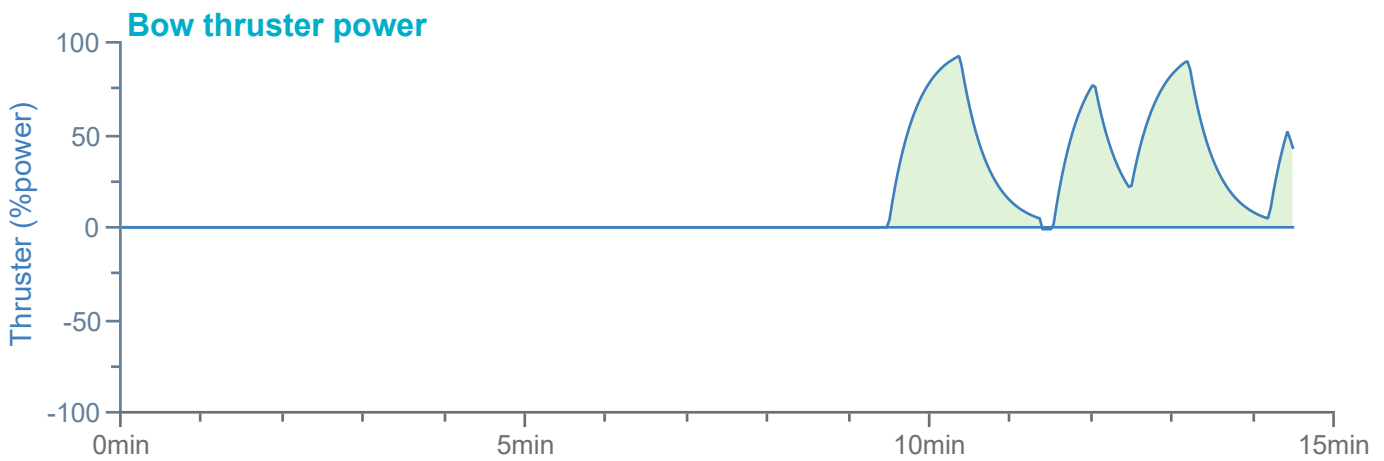

### Manoeuvre track plot

### Manoeuvre track plot

Ships plotted every 1 mins, highlight every 10 mins