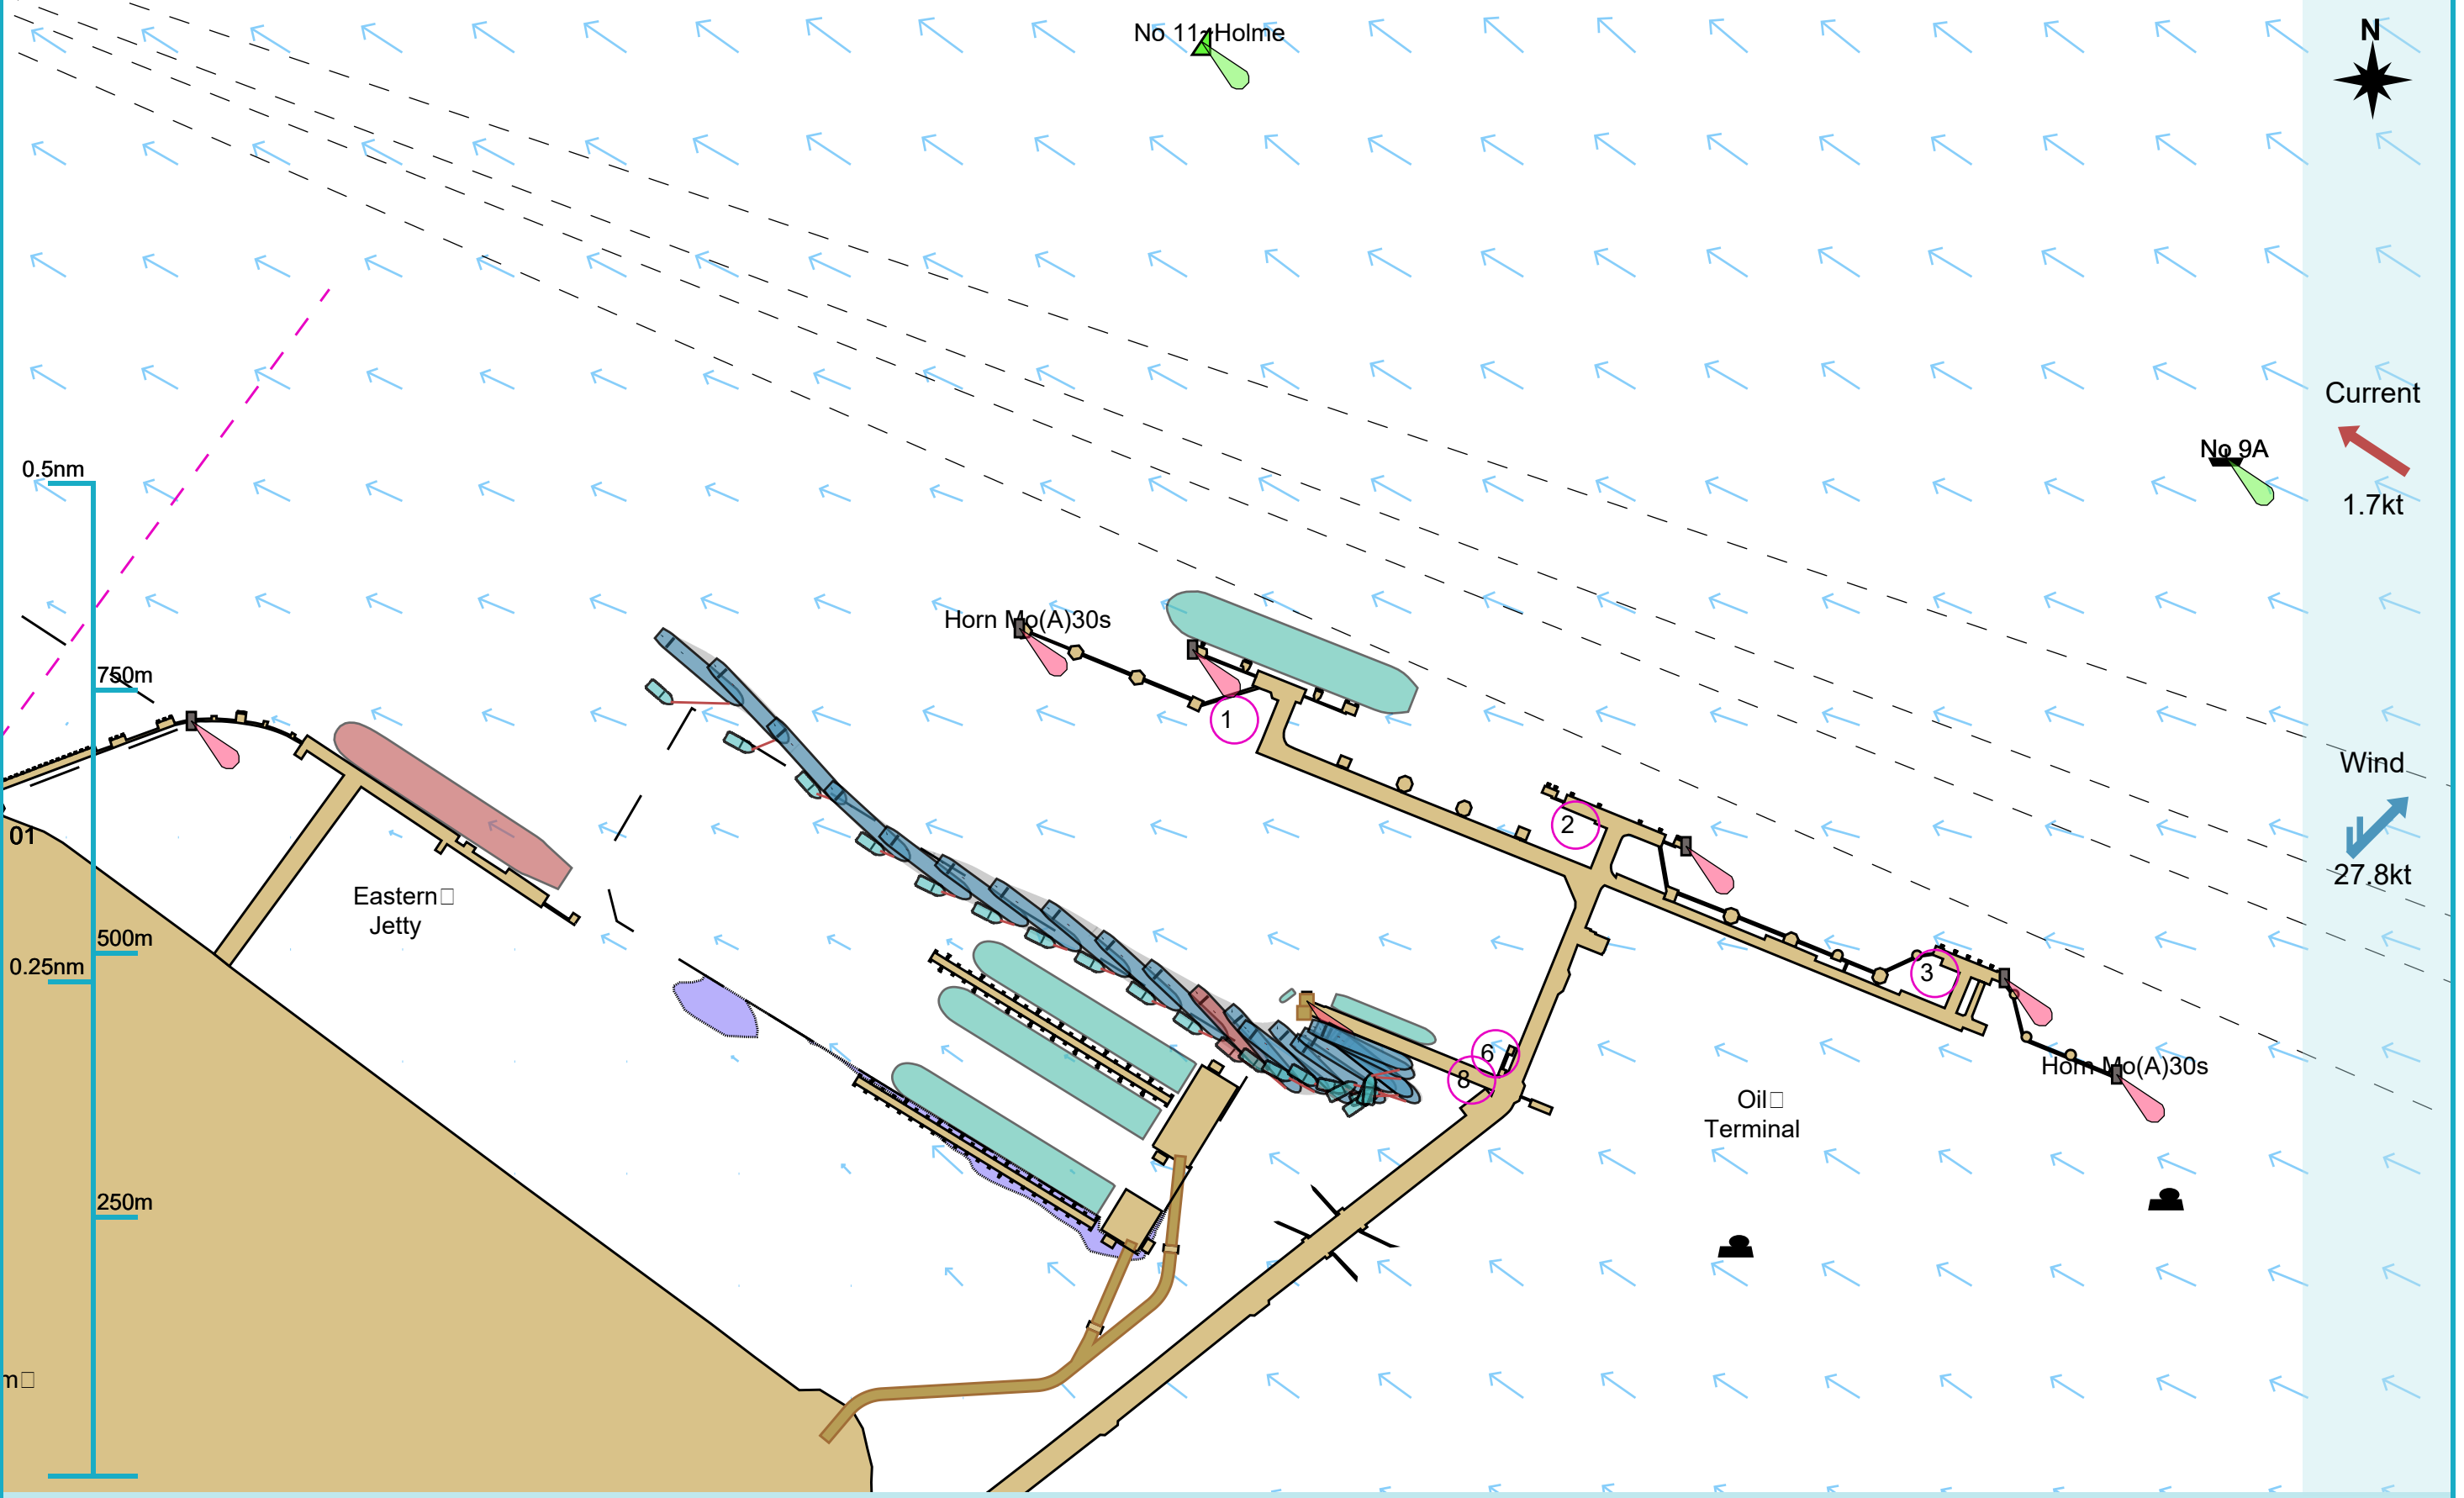

### Manoeuvre track plot

### Manoeuvre track plot

Ships plotted every 1 mins, highlight every 10 mins