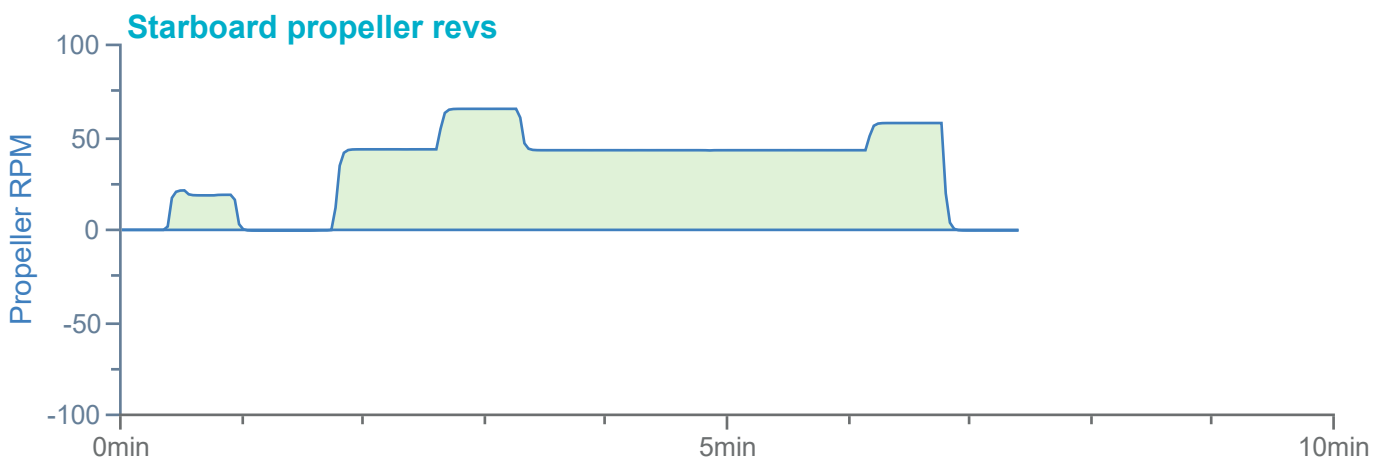

### Manoeuvre track plot

Ships plotted every 1 mins, highlight every 10 mins

Manoeuvre track plot

Ships plotted every 1 mins, highlight every 10 mins