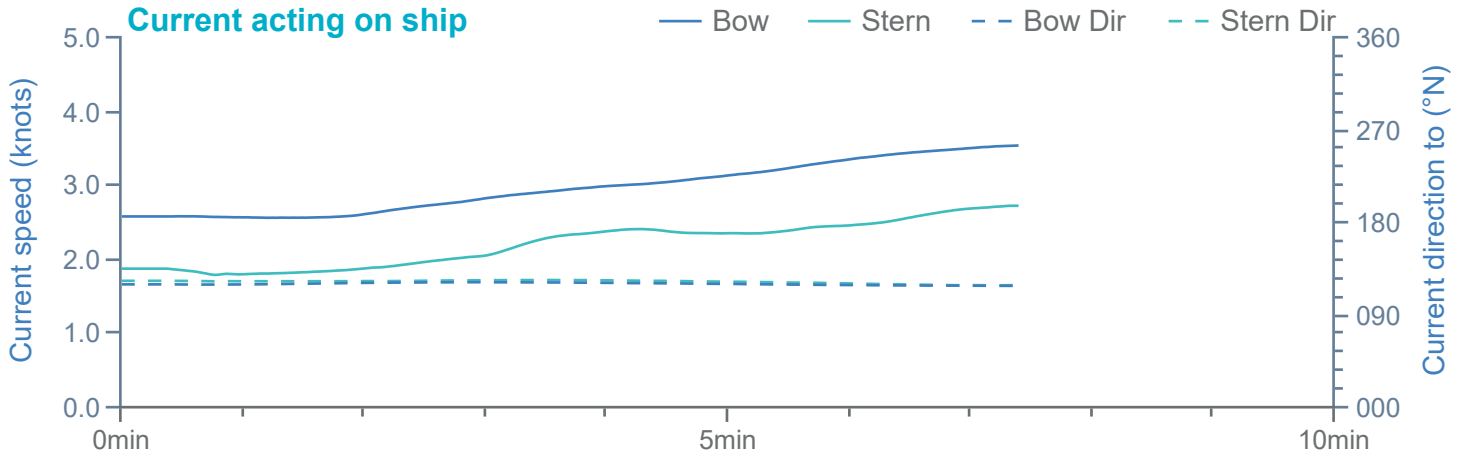

### Manoeuvre track plot

Ships plotted every 1 mins, highlight every 10 mins

Manoeuvre track plot

Ships plotted every 1 mins, highlight every 10 mins