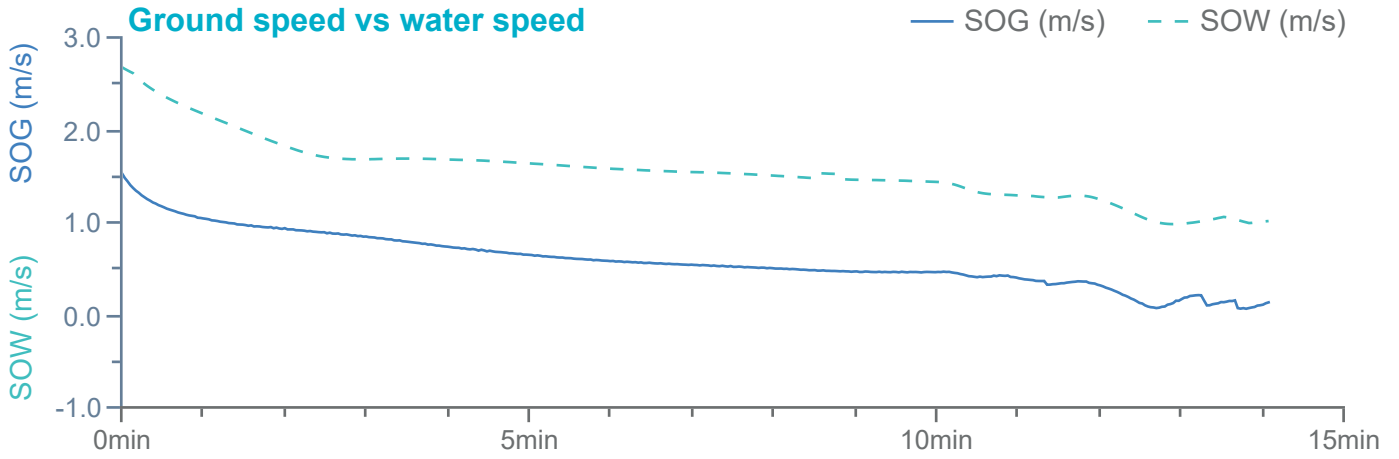

### Manoeuvre track plot

Ships plotted every 1 mins, highlight every 10 mins