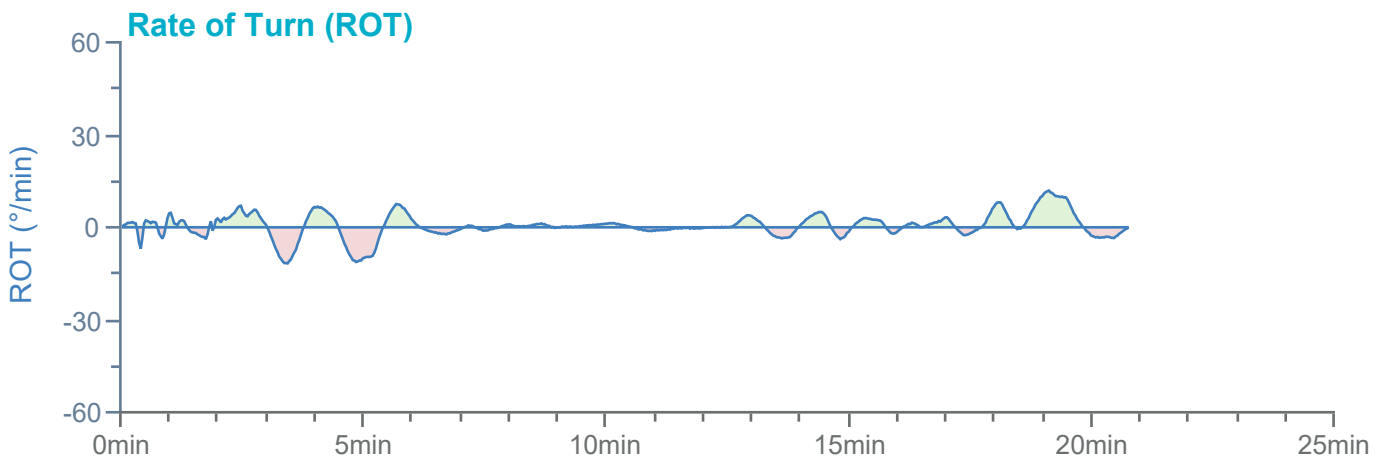

### Manoeuvre track plot

Ships plotted every 1 mins, highlight every 10 mins

Manoeuvre track plot

Ships plotted every 1 mins, highlight every 10 mins