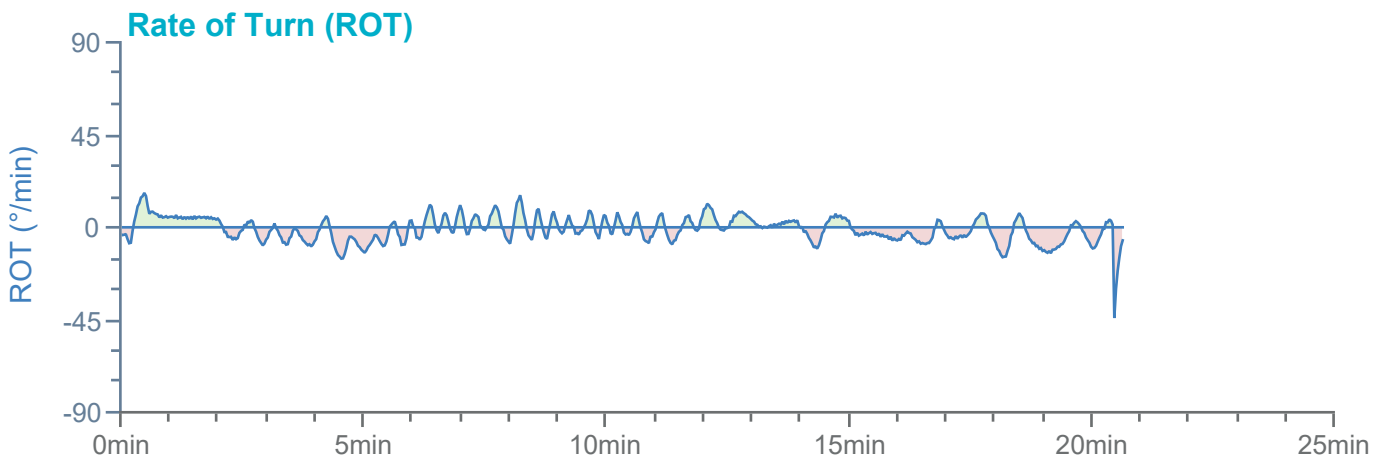

### Manoeuvre track plot

Ships plotted every 1 mins, highlight every 10 mins