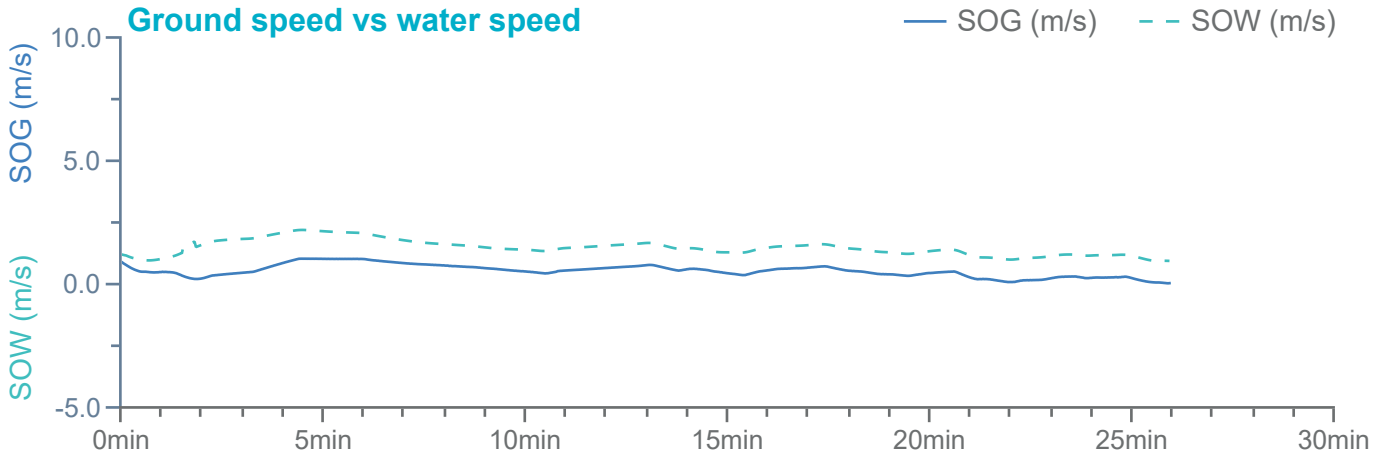

### Manoeuvre track plot

Ships plotted every 1 mins, highlight every 10 mins

Manoeuvre track plot