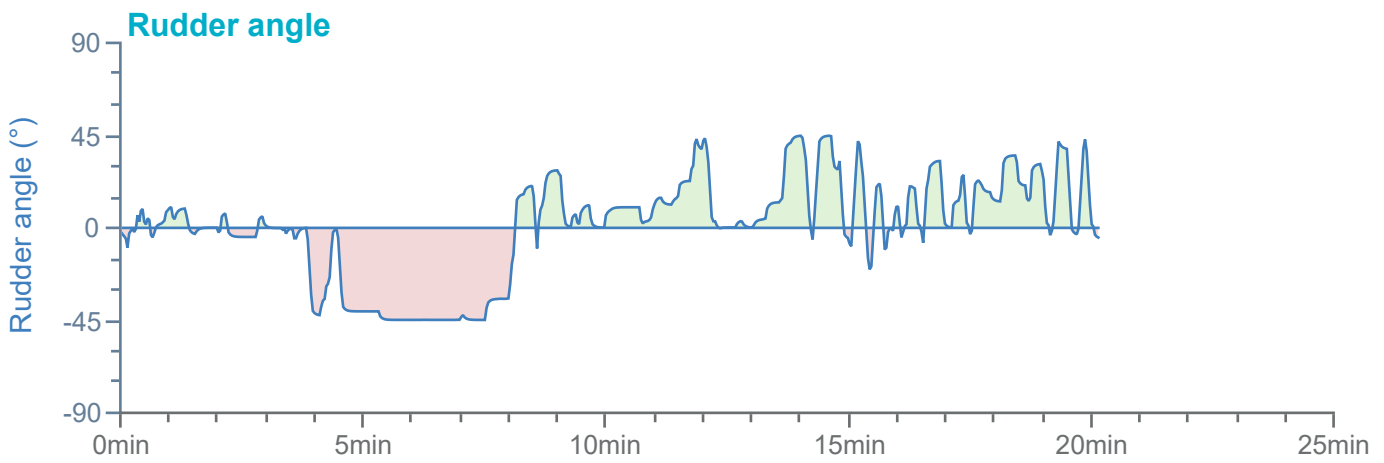

### Manoeuvre track plot

Ships plotted every 1 mins, highlight every 10 mins