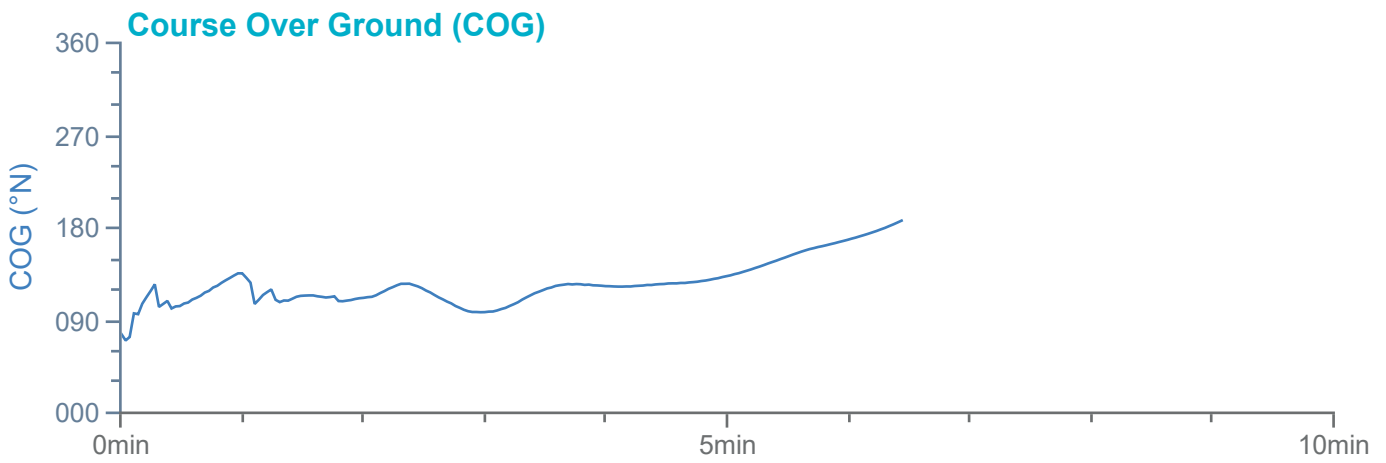

### Manoeuvre track plot

### Manoeuvre track plot

Ships plotted every 1 mins, highlight every 10 mins

Manoeuvre track plot