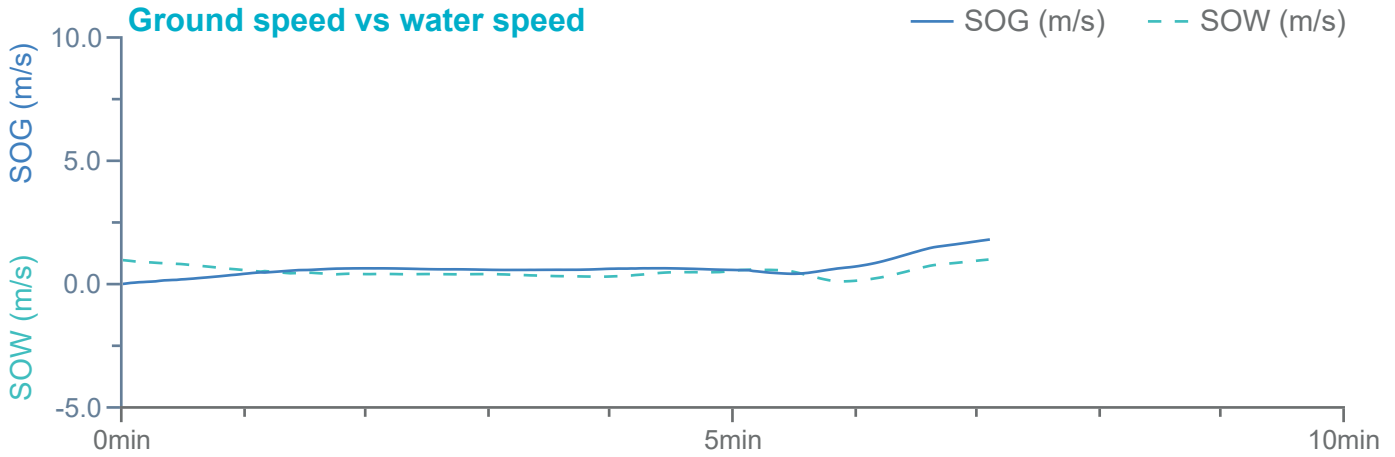

### Manoeuvre track plot

Ships plotted every 1 mins, highlight every 10 mins

Manoeuvre track plot