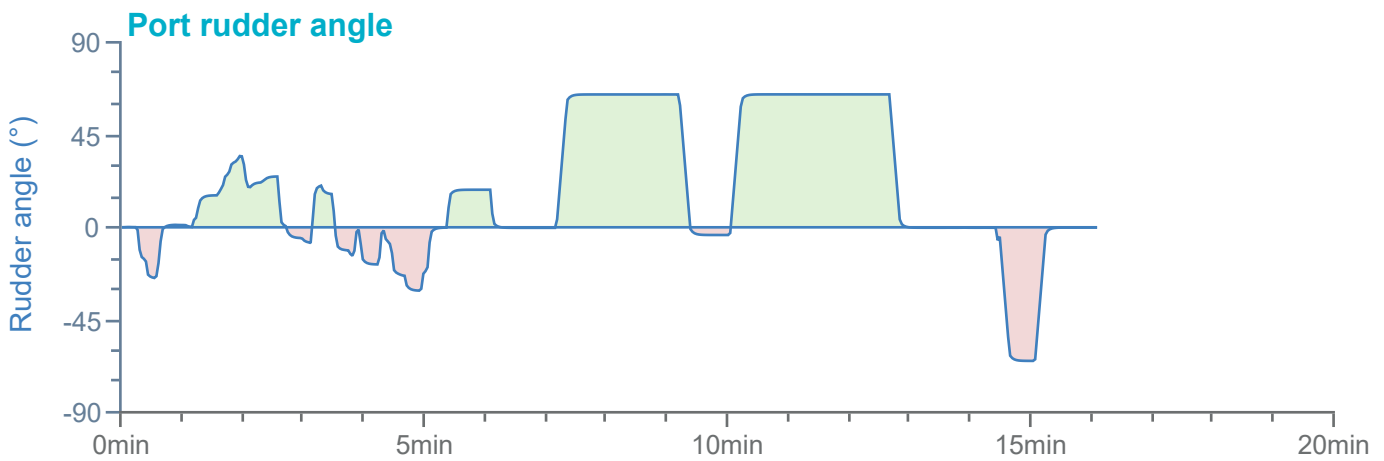

### Manoeuvre track plot

Ships plotted every 1 mins, highlight every 10 mins

Manoeuvre track plot

Ships plotted every 1 mins, highlight every 10 mins