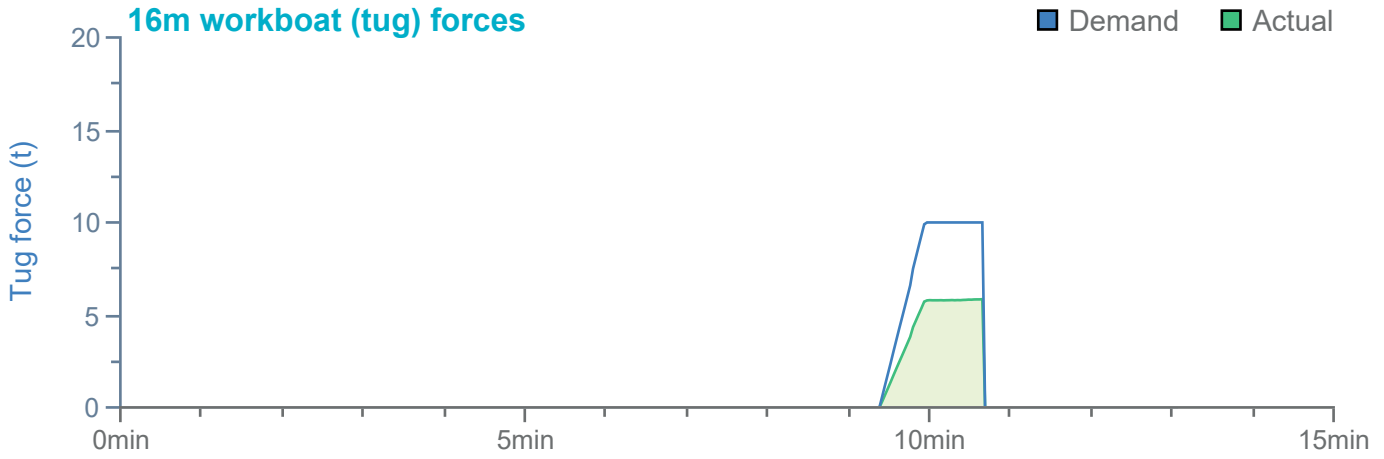

### Manoeuvre track plot

Ships plotted every 1 mins, highlight every 10 mins

Manoeuvre track plot

### Manoeuvre track plot

### Manoeuvre track plot

Ships plotted every 1 mins, highlight every 10 mins