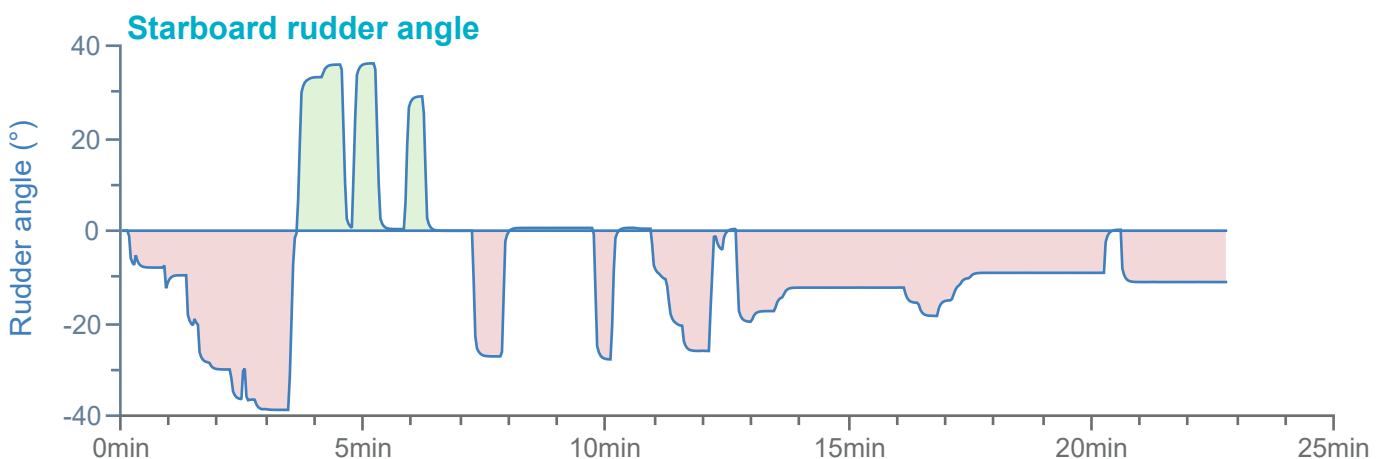

### Manoeuvre track plot

### Manoeuvre track plot

Ships plotted every 1 mins, highlight every 10 mins

### Manoeuvre track plot

Ships plotted every 1 mins, highlight every 10 mins

Manoeuvre track plot

Ships plotted every 1 mins, highlight every 10 mins