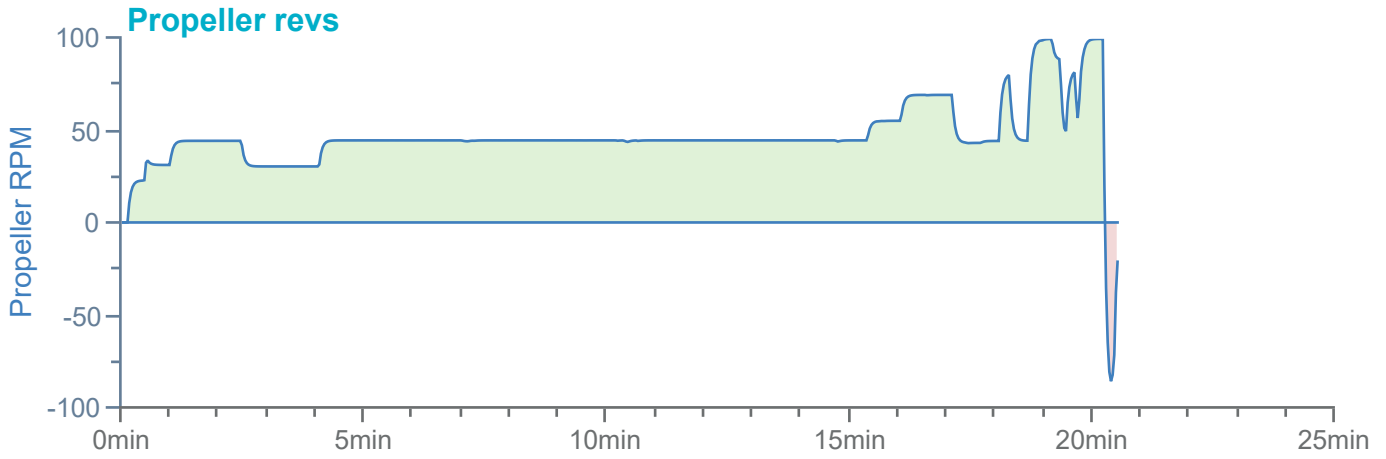

### Manoeuvre track plot

Ships plotted every 1 mins, highlight every 10 mins

Manoeuvre track plot

Ships plotted every 1 mins, highlight every 10 mins