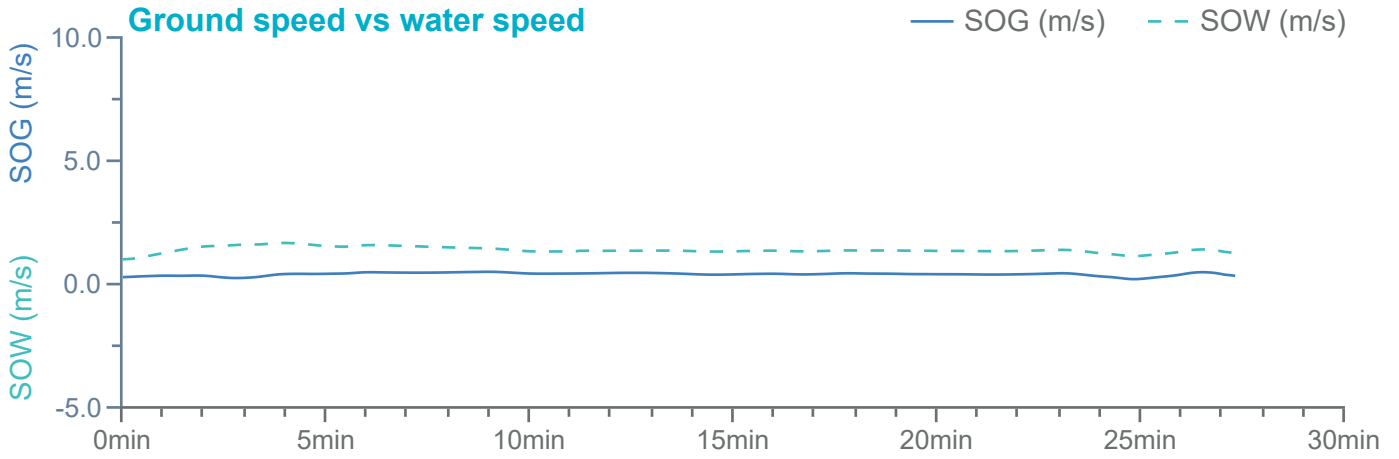

### Manoeuvre track plot

Ships plotted every 1 mins, highlight every 10 mins

Manoeuvre track plot

Ships plotted every 1 mins, highlight every 10 mins