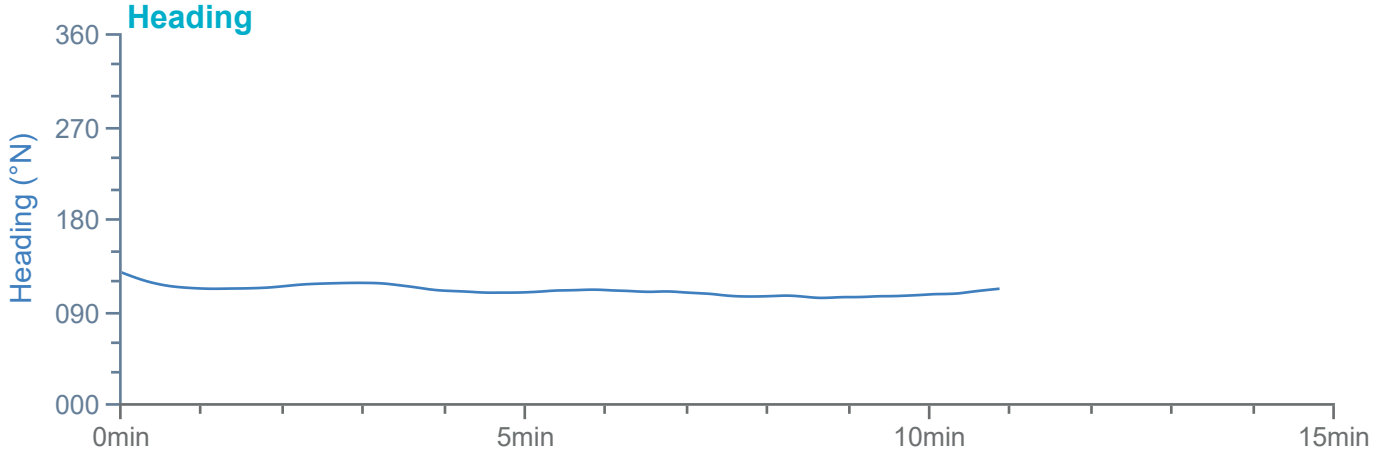

### Manoeuvre track plot

Ships plotted every 1 mins, highlight every 10 mins

Manoeuvre track plot

Ships plotted every 1 mins, highlight every 10 mins

### Manoeuvre track plot

Ships plotted every 1 mins, highlight every 10 mins