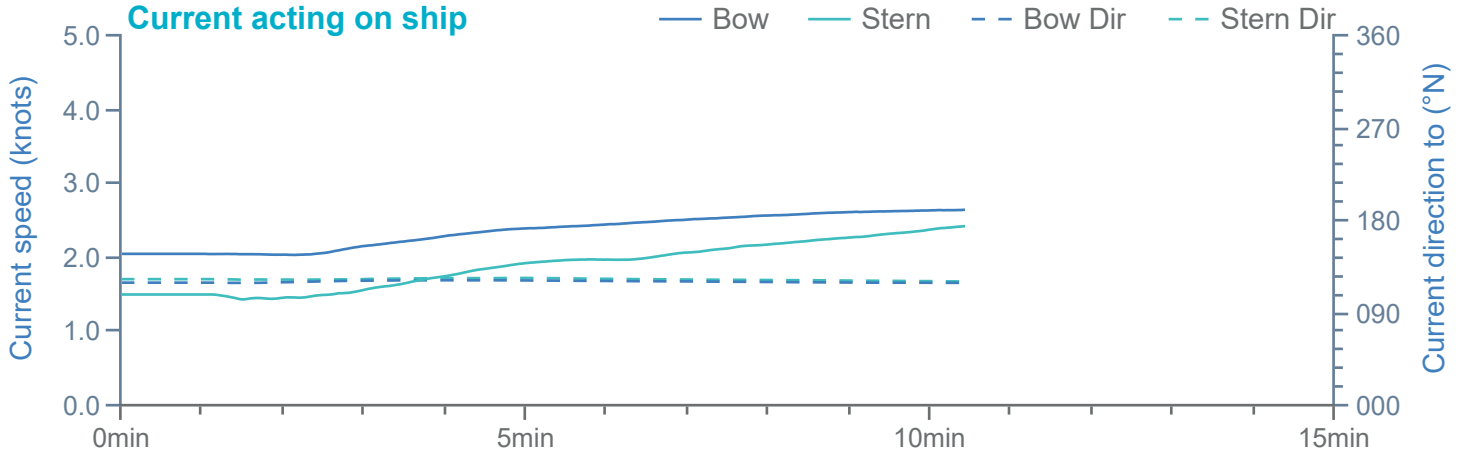

### Manoeuvre track plot

Ships plotted every 1 mins, highlight every 10 mins

Manoeuvre track plot

Ships plotted every 1 mins, highlight every 10 mins