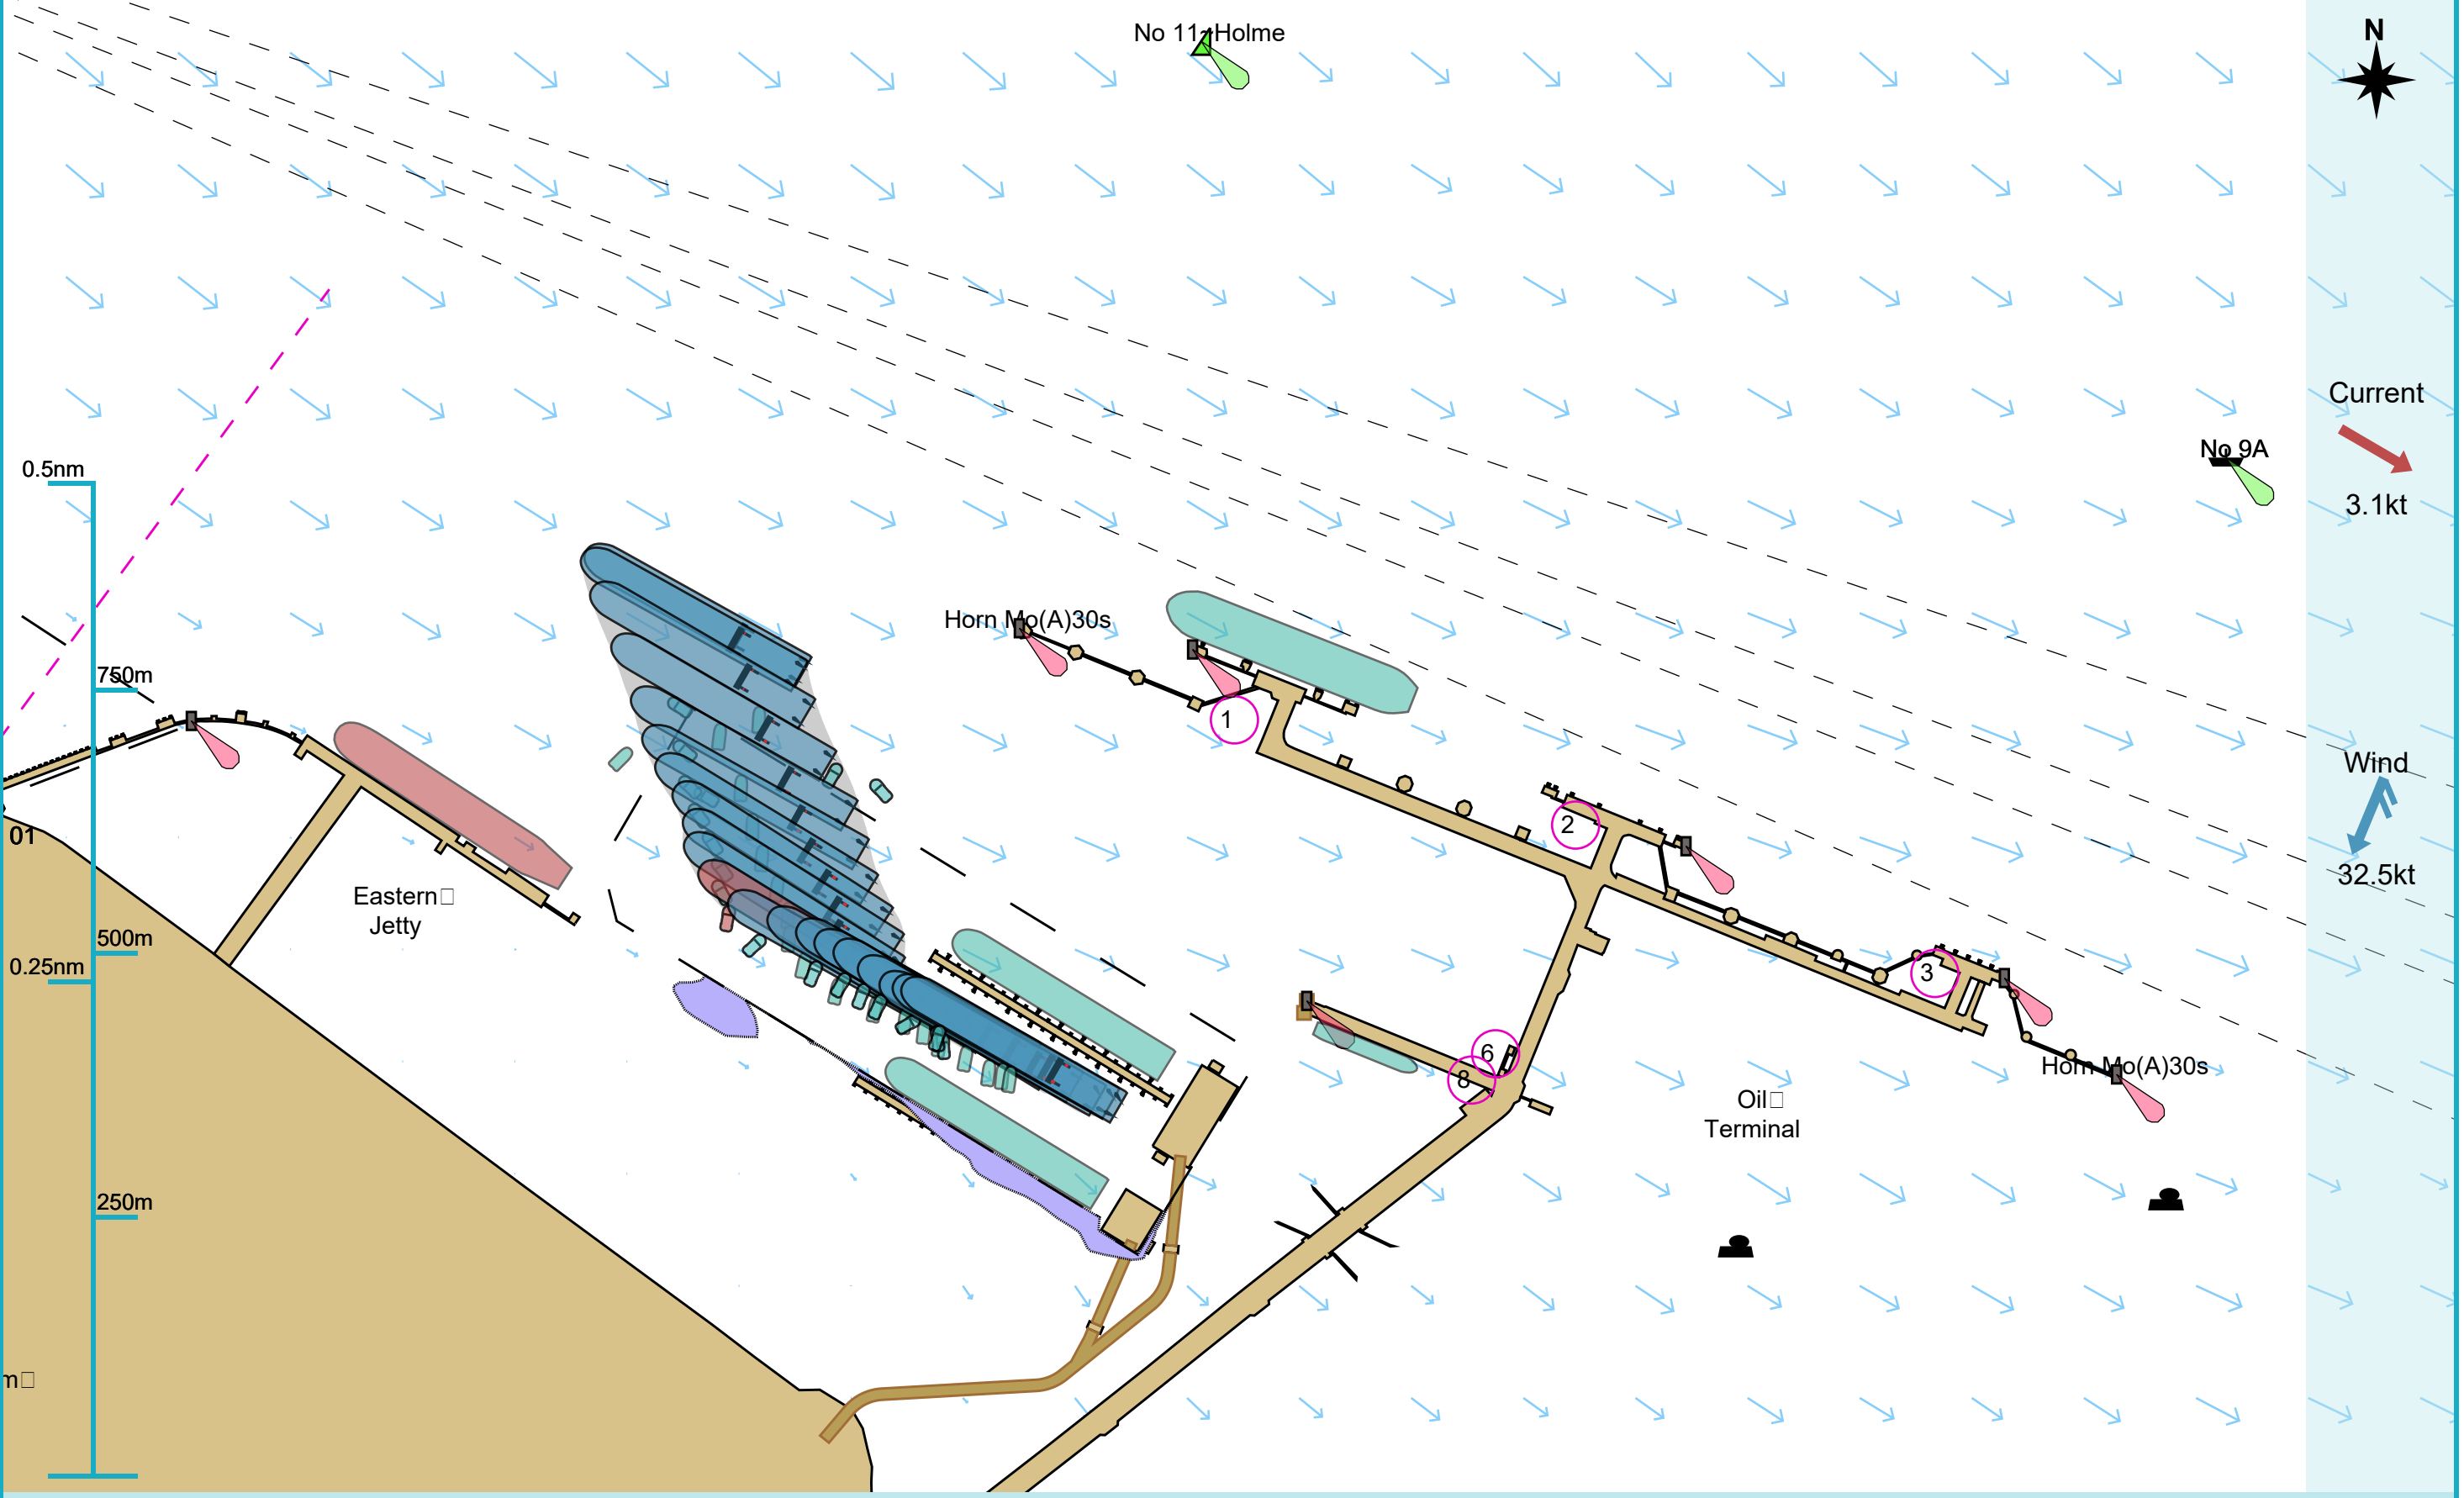

### Manoeuvre track plot

Ships plotted every 1 mins, highlight every 10 mins

Manoeuvre track plot

Ships plotted every 1 mins, highlight every 10 mins

### Manoeuvre track plot

Ships plotted every 1 mins, highlight every 10 mins

Manoeuvre track plot

### Manoeuvre track plot

Ships plotted every 1 mins, highlight every 10 mins