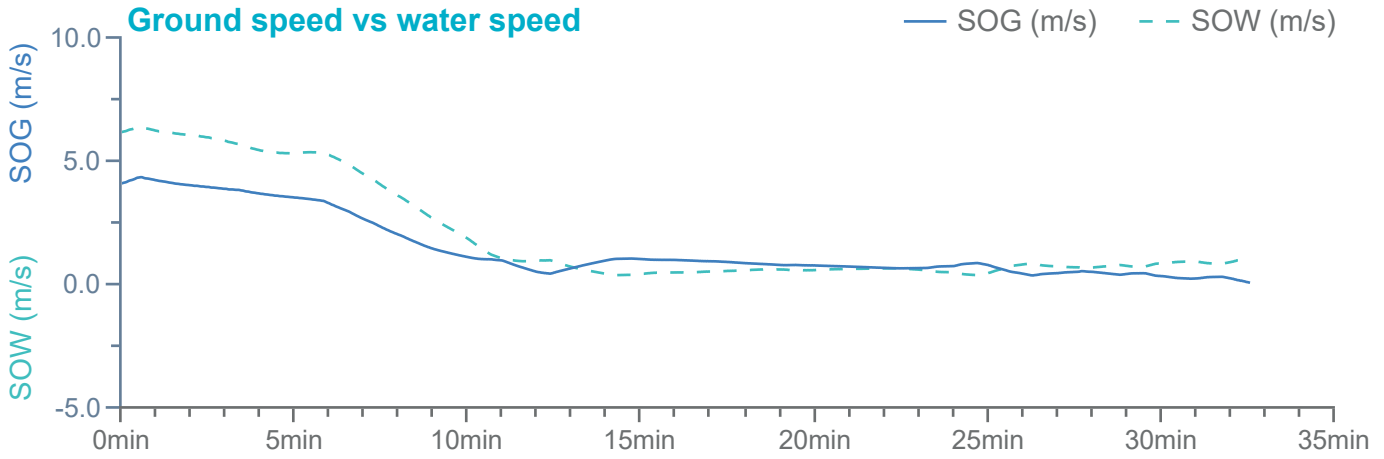

### Manoeuvre track plot

Ships plotted every 1 mins, highlight every 10 mins