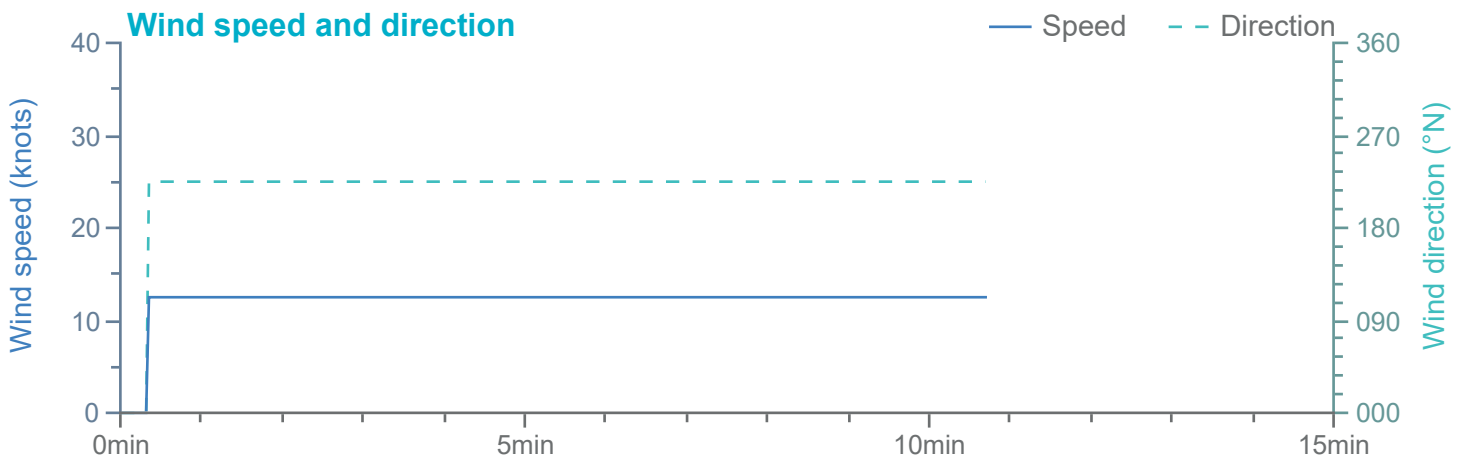

### Manoeuvre track plot

Ships plotted every 1 mins, highlight every 10 mins

Manoeuvre track plot

Ships plotted every 1 mins, highlight every 10 mins