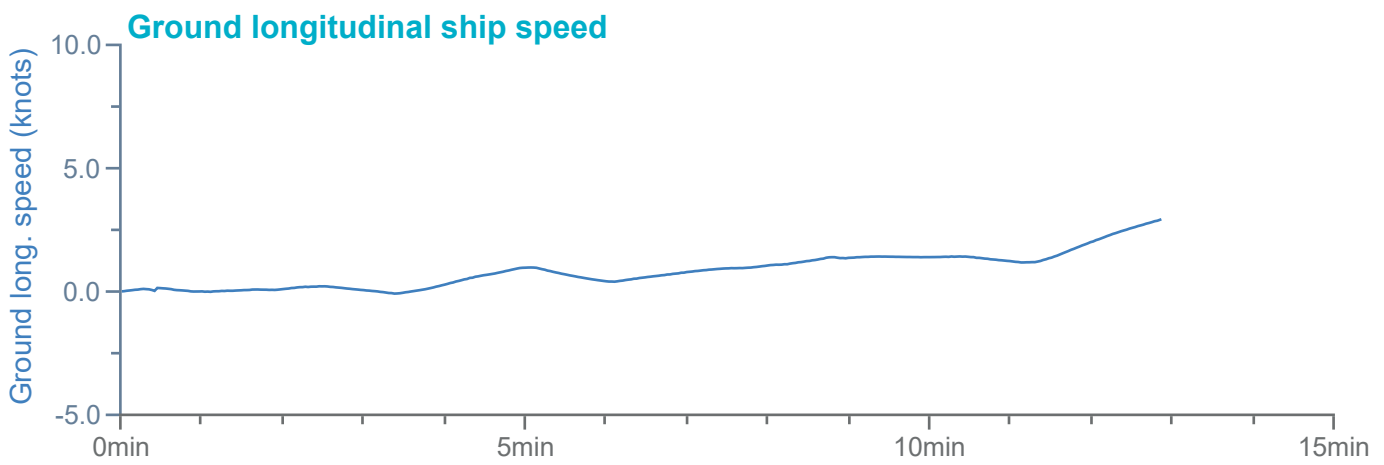

### Manoeuvre track plot

Ships plotted every 1 mins, highlight every 10 mins

### Manoeuvre track plot

Ships plotted every 1 mins, highlight every 10 mins

Manoeuvre track plot