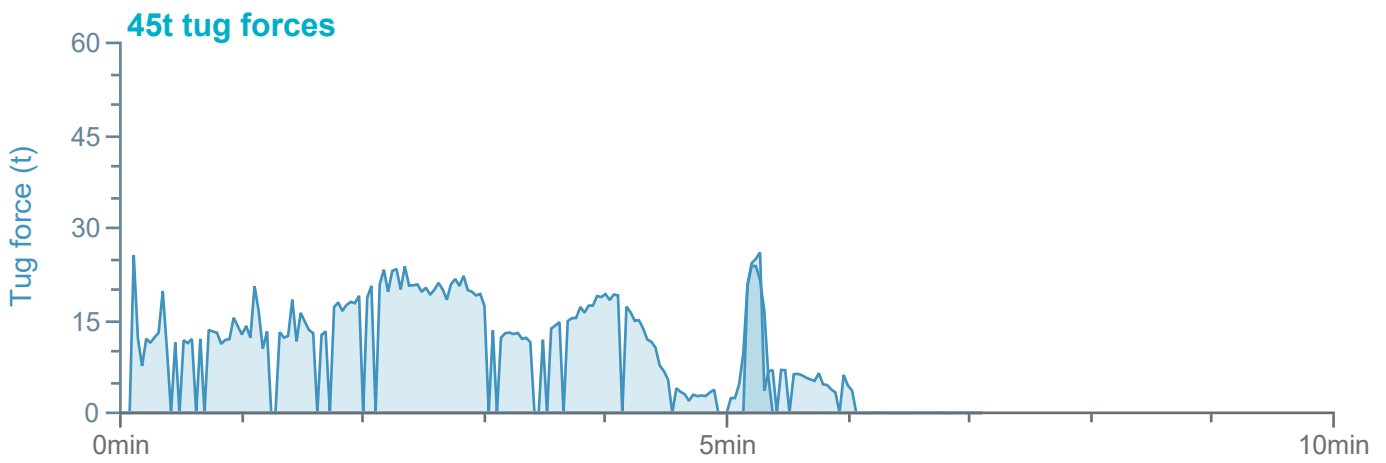

### Manoeuvre track plot

Ships plotted every 1 mins, highlight every 10 mins

Manoeuvre track plot

### Manoeuvre track plot

Ships plotted every 1 mins, highlight every 10 mins