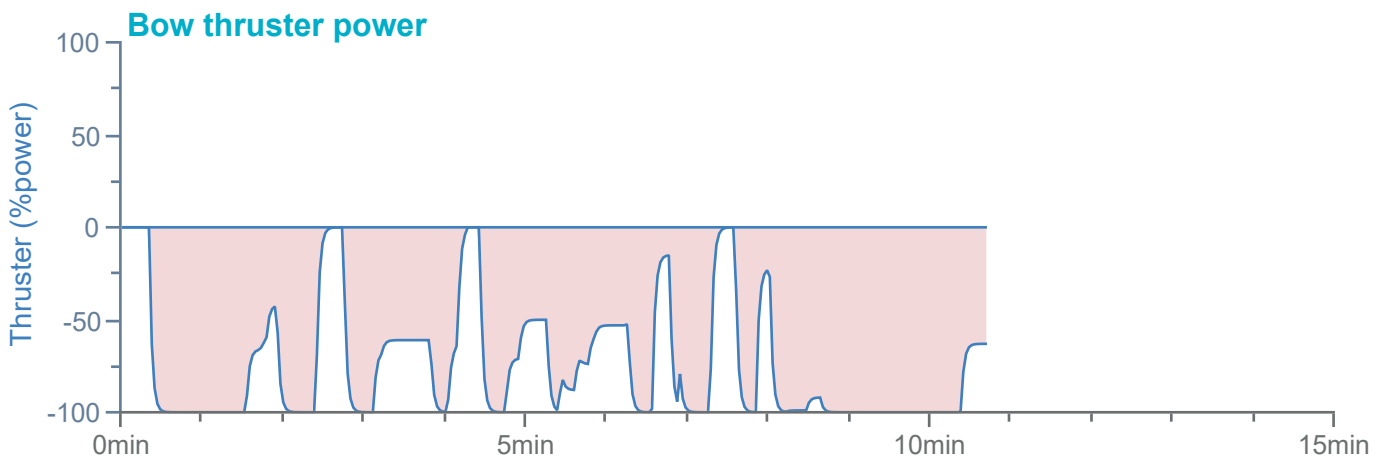

### Manoeuvre track plot

Ships plotted every 1 mins, highlight every 10 mins

Manoeuvre track plot

Ships plotted every 1 mins, highlight every 10 mins