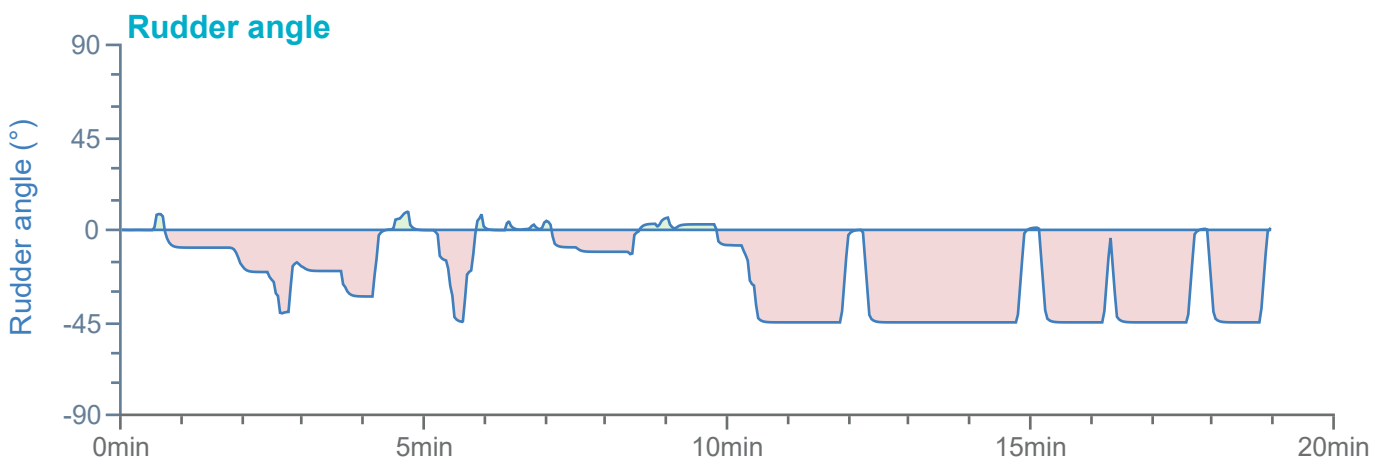

### Manoeuvre track plot

Ships plotted every 1 mins, highlight every 10 mins

### Manoeuvre track plot