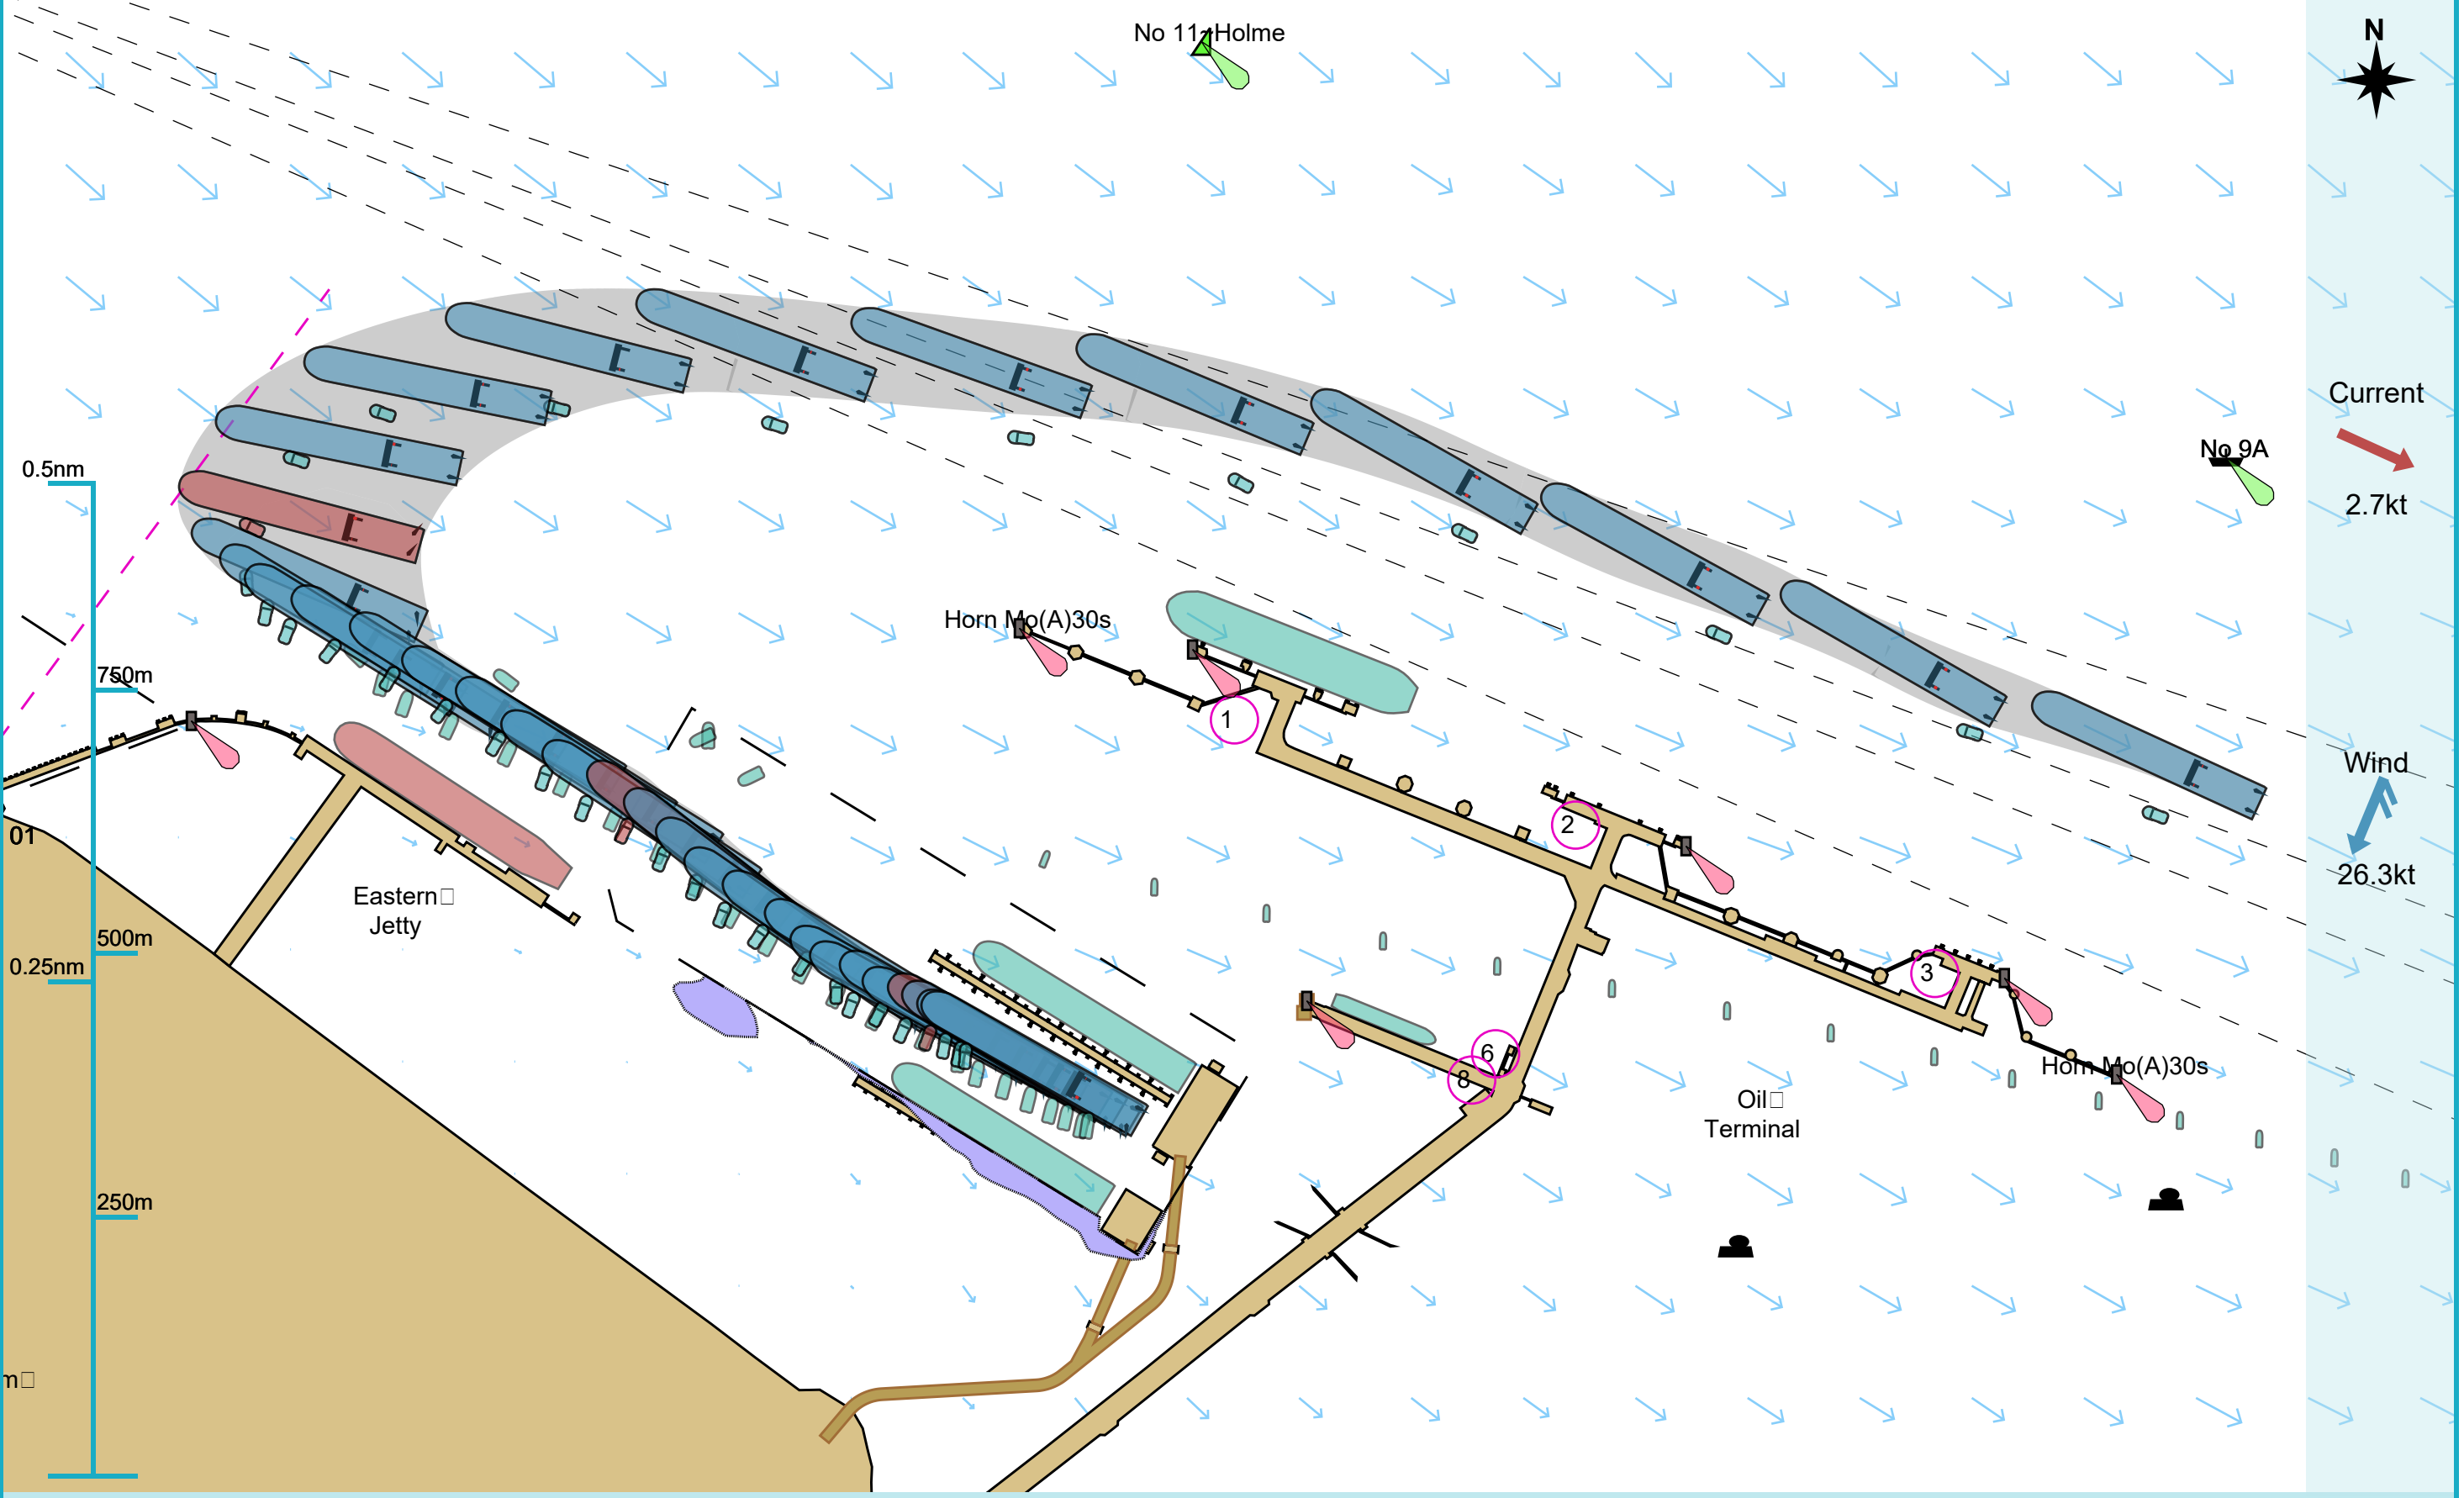

### Manoeuvre track plot

Ships plotted every 1 mins, highlight every 10 mins

### Manoeuvre track plot

Ships plotted every 1 mins, highlight every 10 mins

Manoeuvre track plot

Ships plotted every 1 mins, highlight every 10 mins