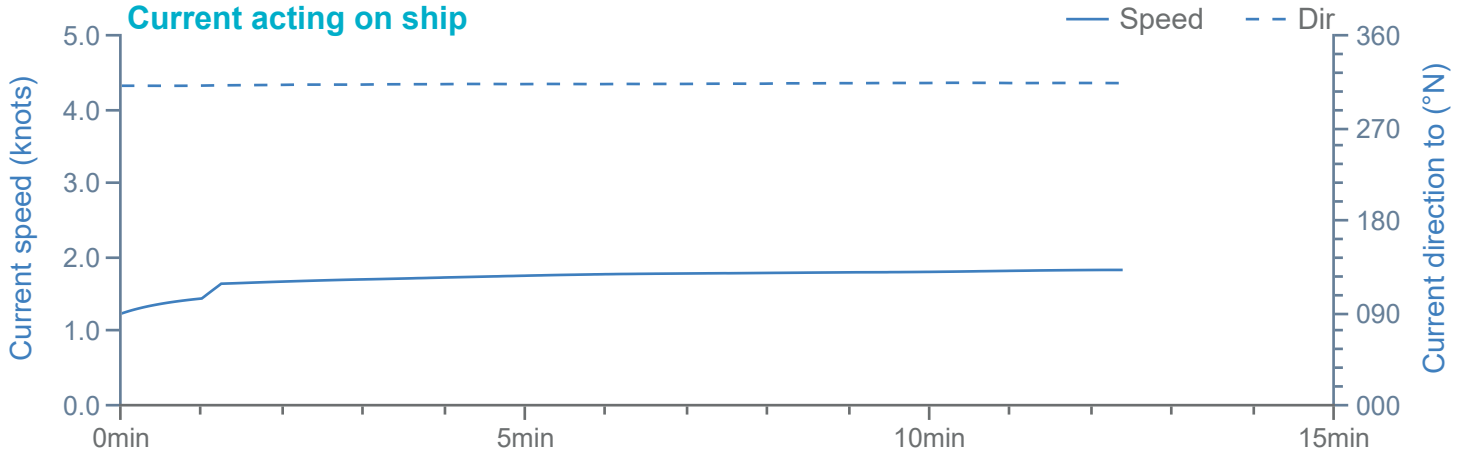

### Manoeuvre track plot

Ships plotted every 1 mins, highlight every 10 mins

Manoeuvre track plot

Ships plotted every 1 mins, highlight every 10 mins

### Manoeuvre track plot

Ships plotted every 1 mins, highlight every 10 mins