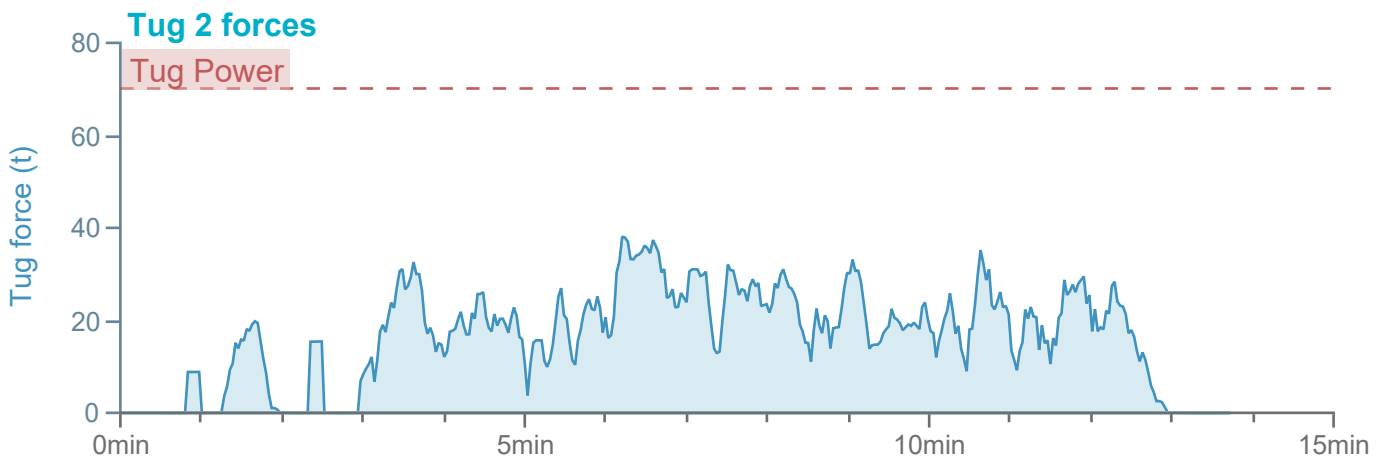

### Manoeuvre track plot

Ships plotted every 1 mins, highlight every 10 mins

Manoeuvre track plot

Ships plotted every 1 mins, highlight every 10 mins

### Manoeuvre track plot

Ships plotted every 1 mins, highlight every 10 mins