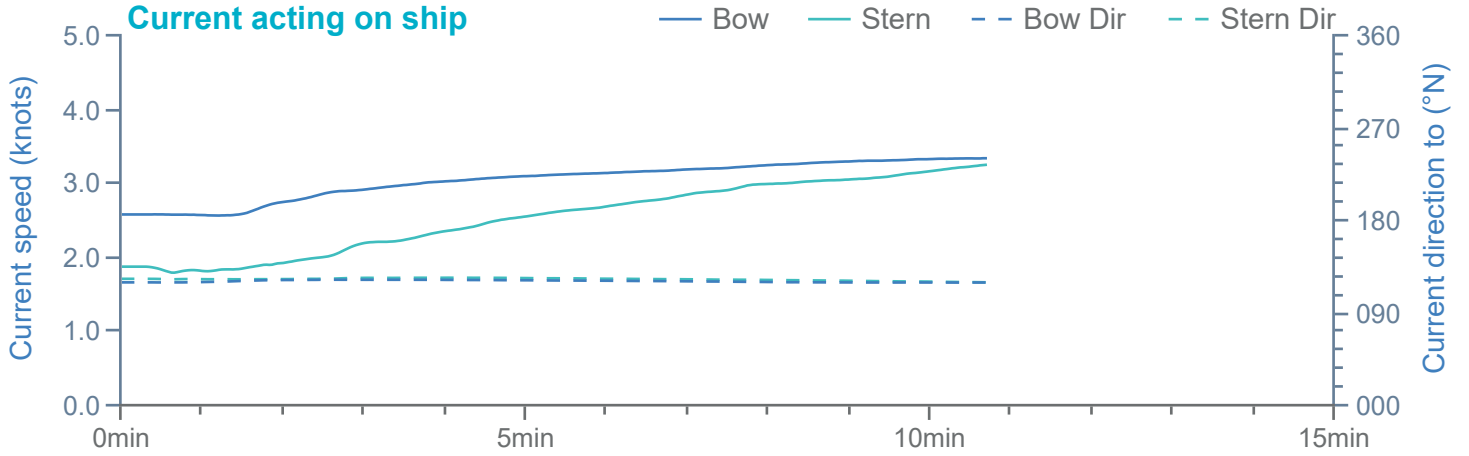

### Manoeuvre track plot

Ships plotted every 1 mins, highlight every 10 mins

Manoeuvre track plot

### Manoeuvre track plot

Ships plotted every 1 mins, highlight every 10 mins

Manoeuvre track plot

Ships plotted every 1 mins, highlight every 10 mins