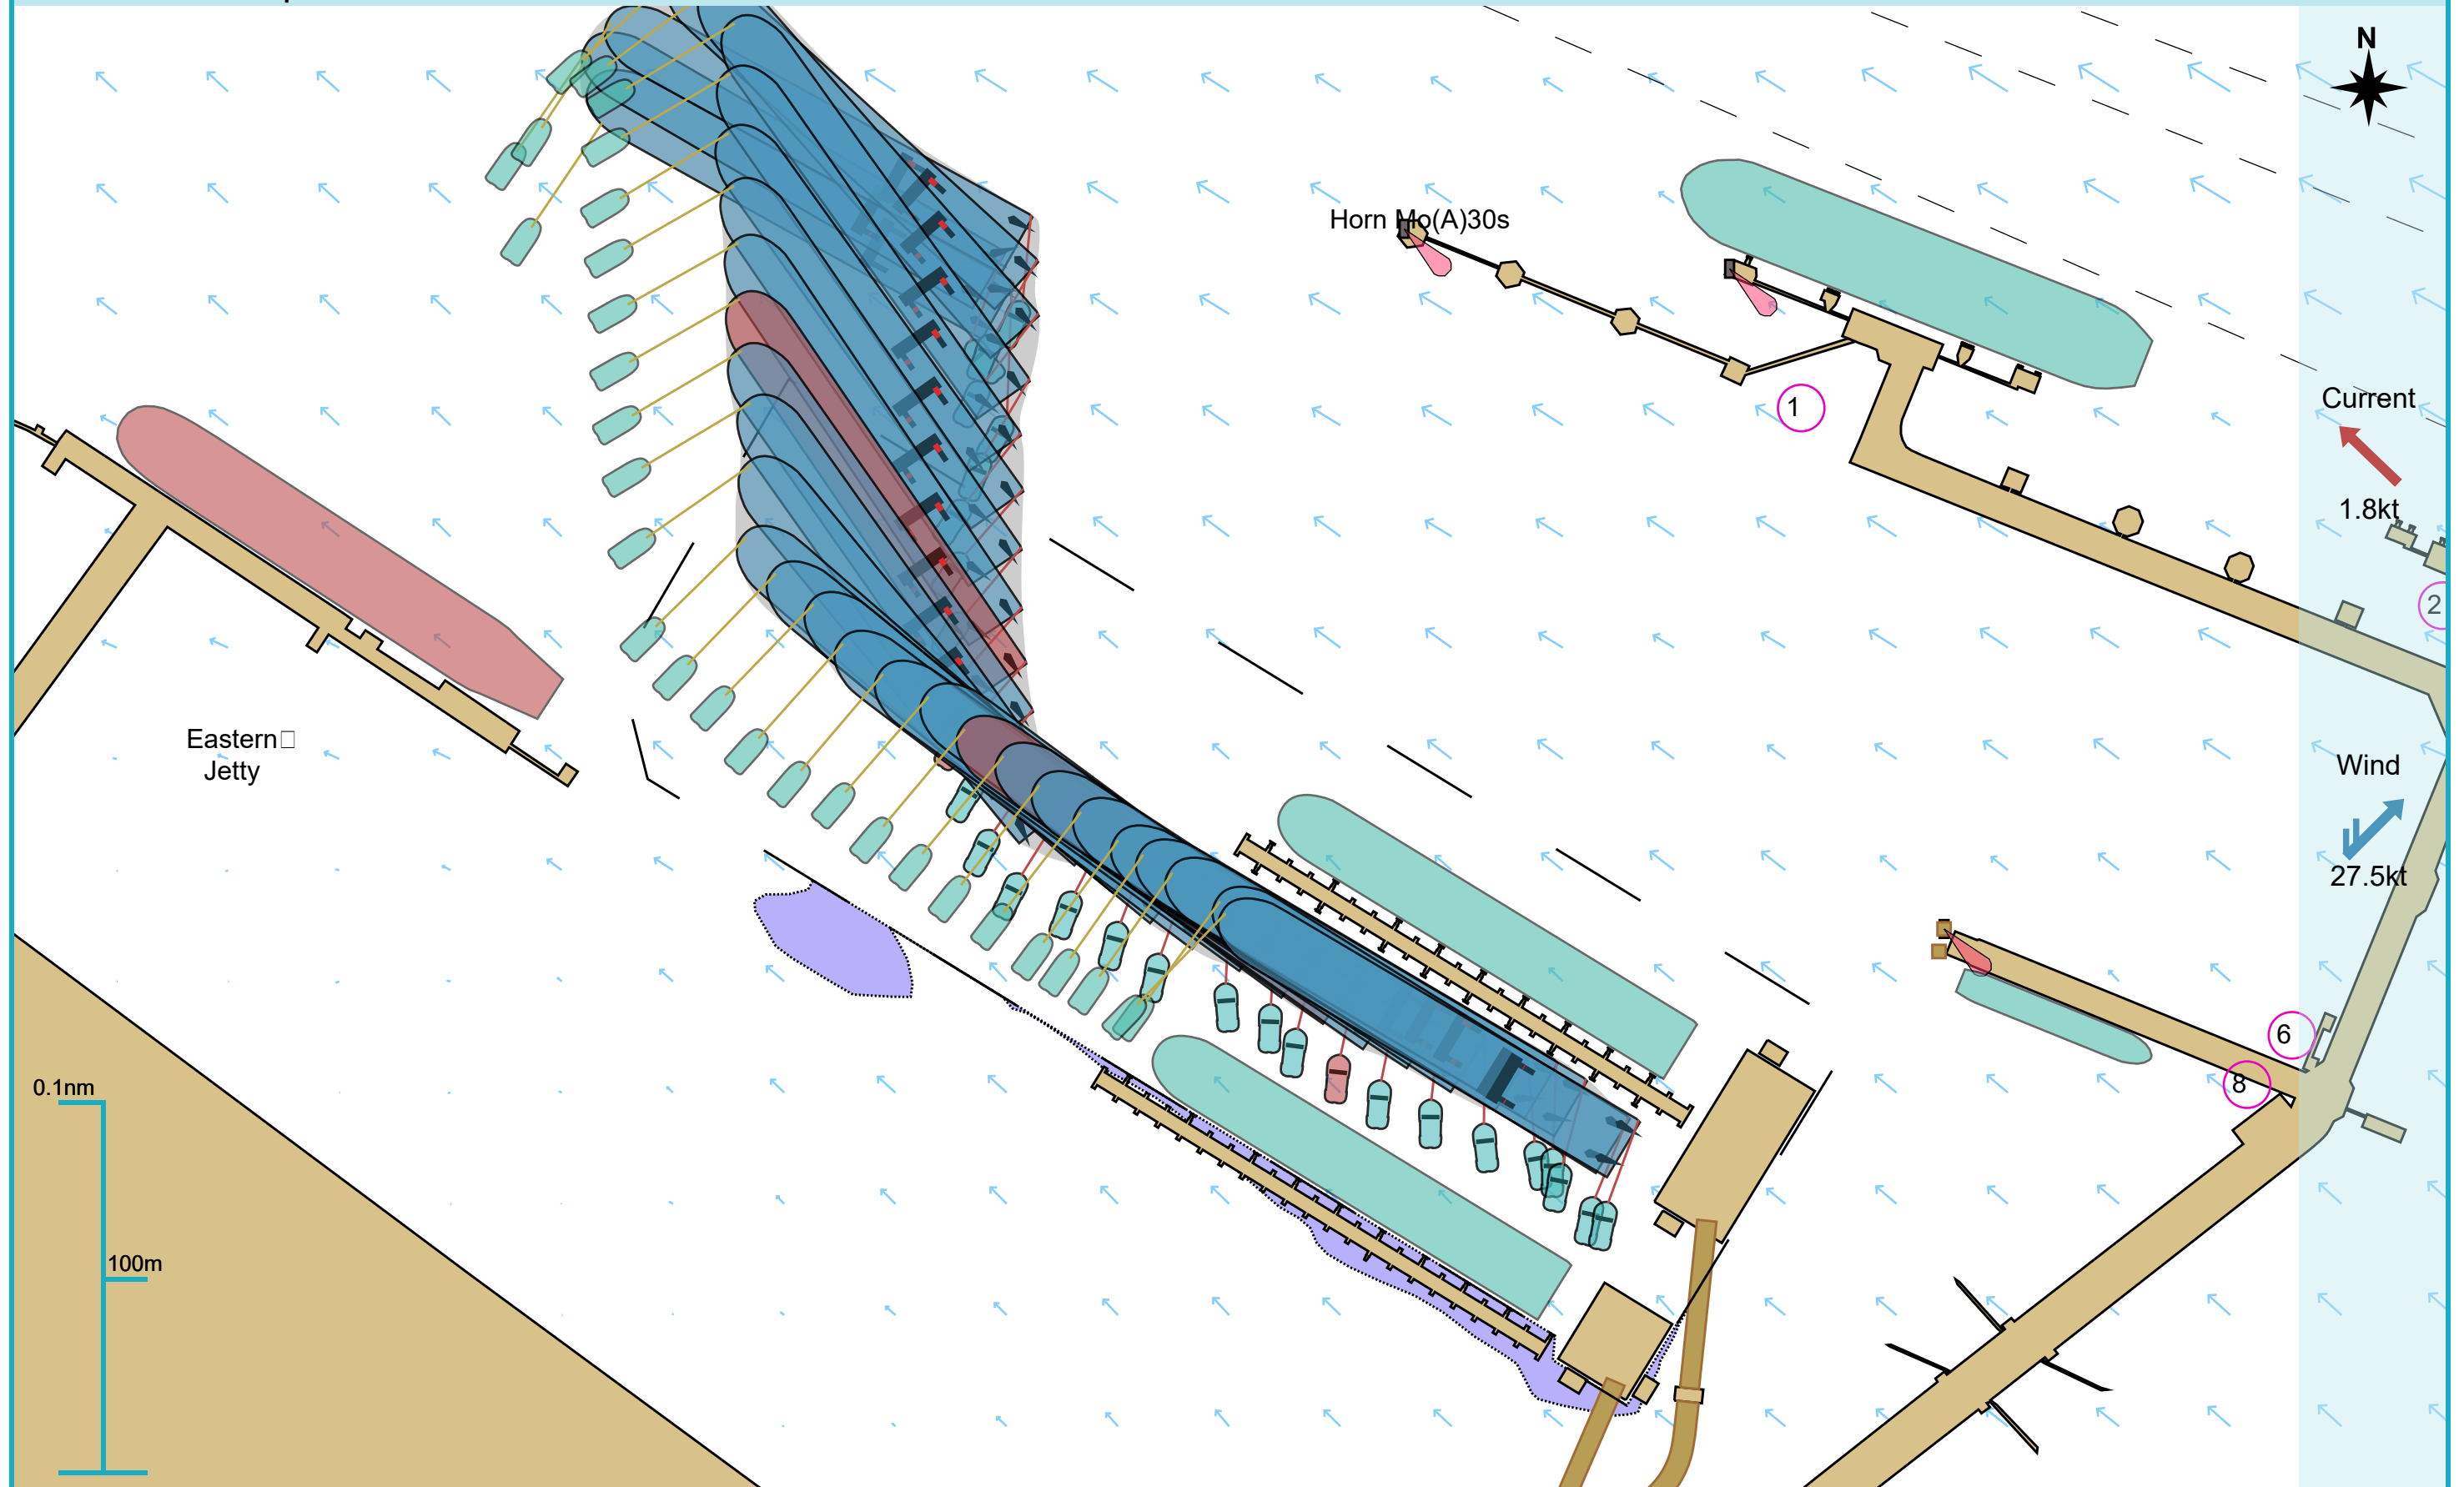

### Manoeuvre track plot

### Manoeuvre track plot

Ships plotted every 1 mins, highlight every 10 mins

### Manoeuvre track plot

Ships plotted every 1 mins, highlight every 10 mins

Manoeuvre track plot

Ships plotted every 1 mins, highlight every 10 mins