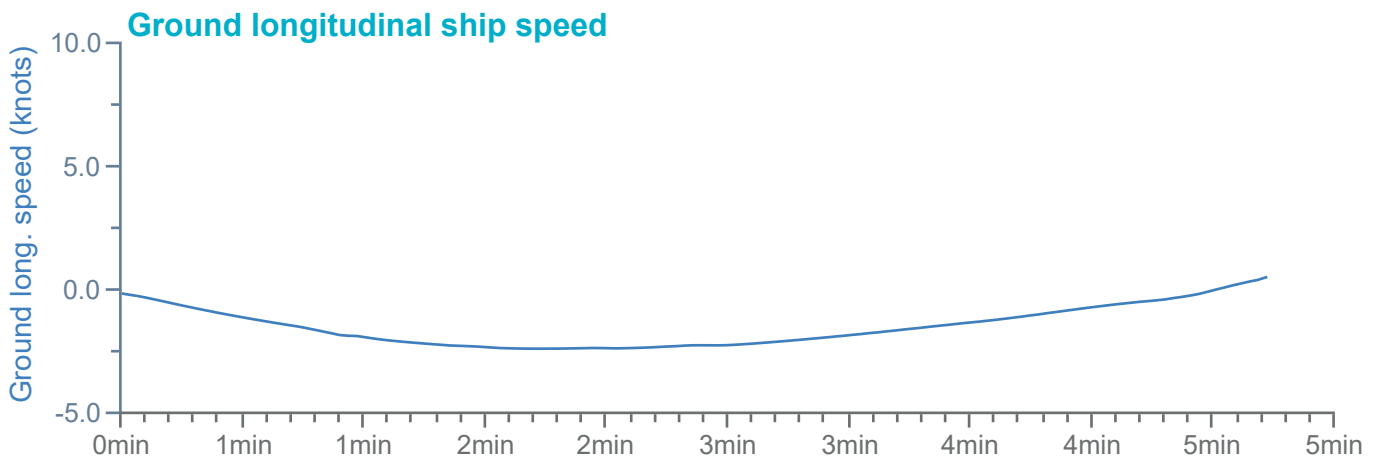

### Manoeuvre track plot

Ships plotted every 1 mins, highlight every 10 mins

Manoeuvre track plot

Ships plotted every 1 mins, highlight every 10 mins