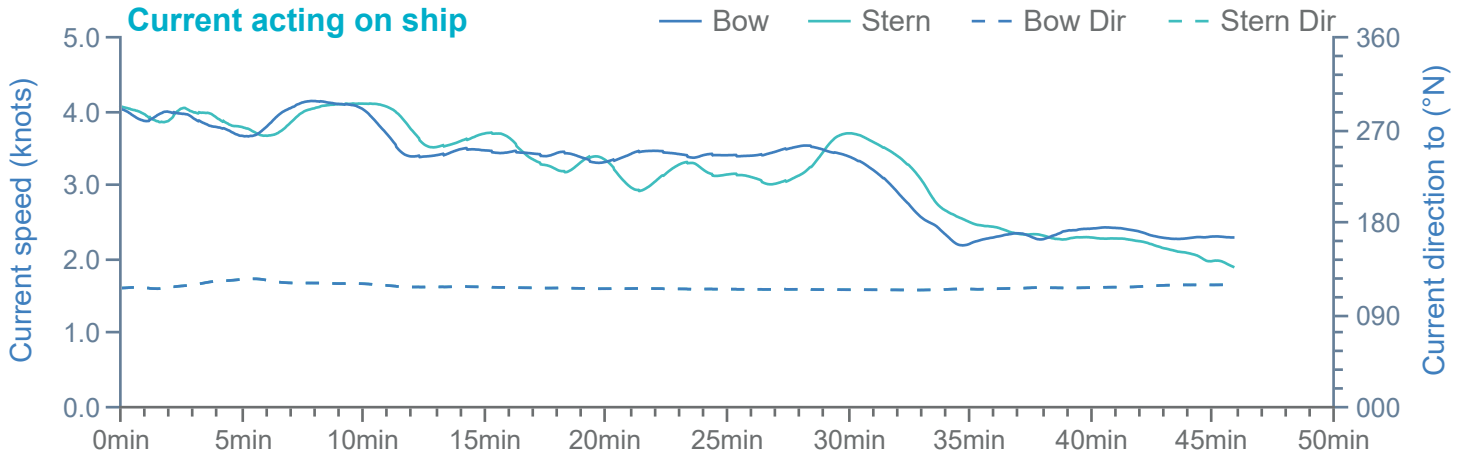

### Manoeuvre track plot

Ships plotted every 1 mins, highlight every 10 mins

### Manoeuvre track plot

Ships plotted every 1 mins, highlight every 10 mins

Manoeuvre track plot

Ships plotted every 1 mins, highlight every 10 mins