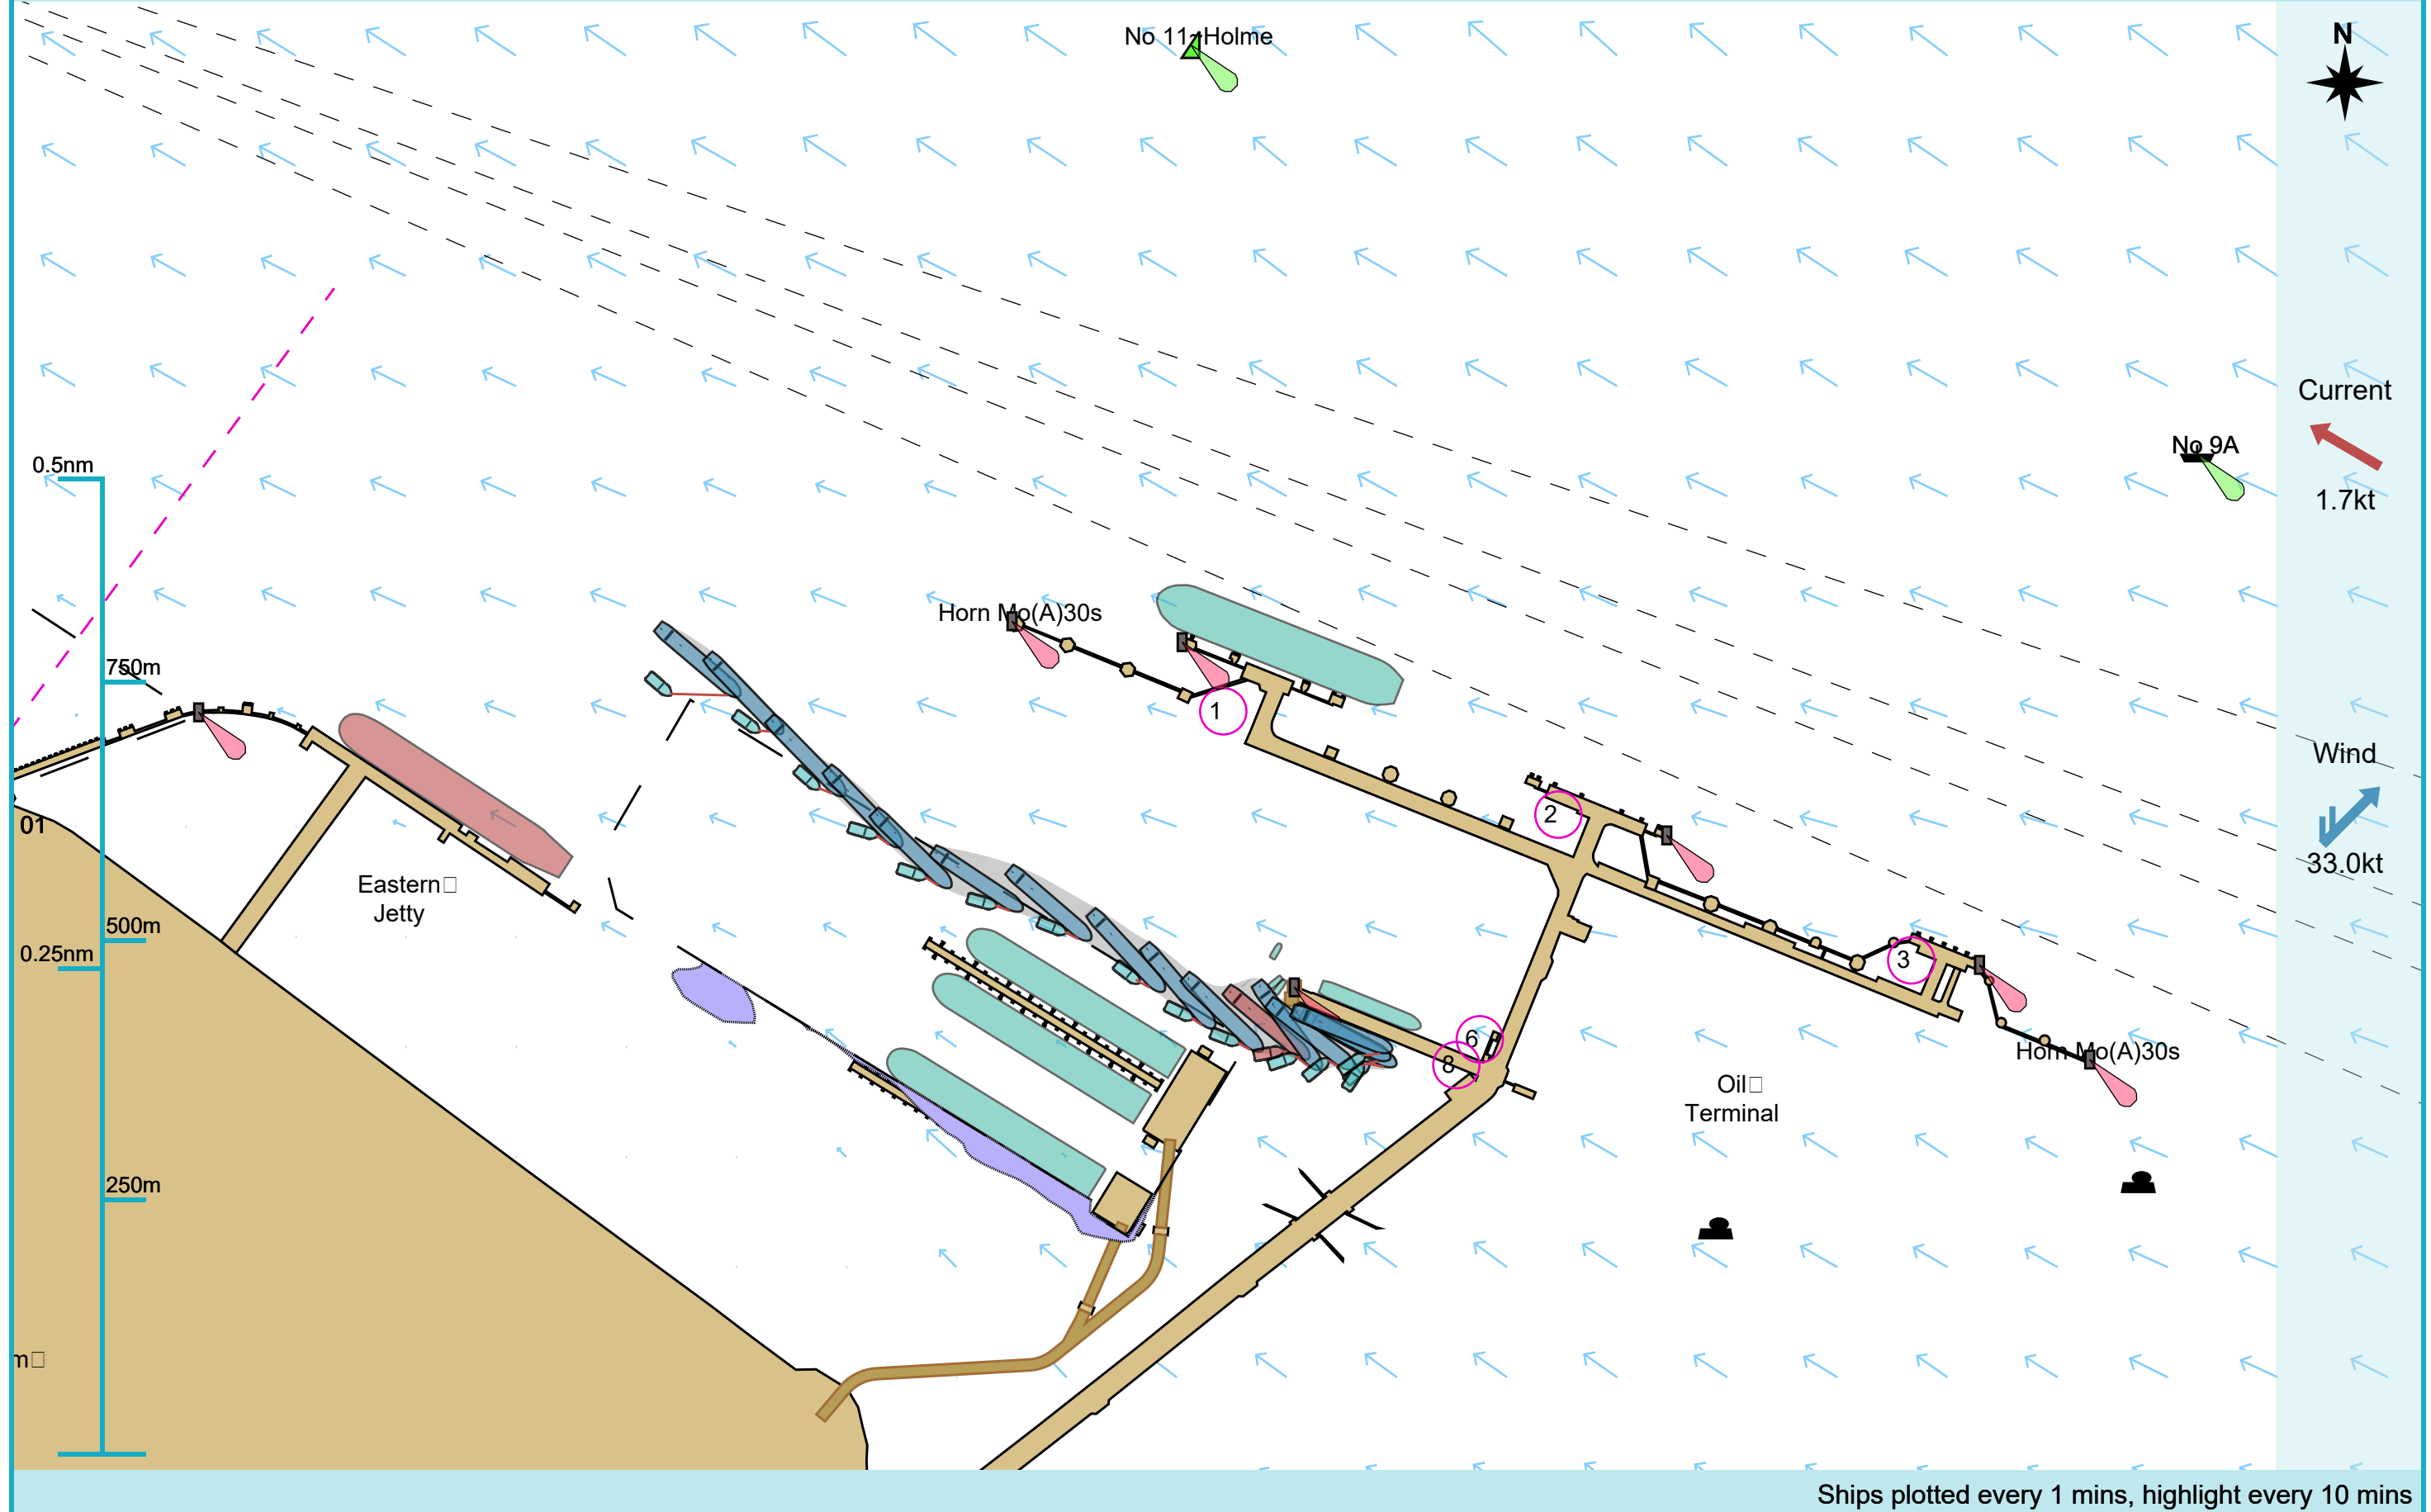

### Manoeuvre track plot

Ships plotted every 1 mins, highlight every 10 mins

### Manoeuvre track plot