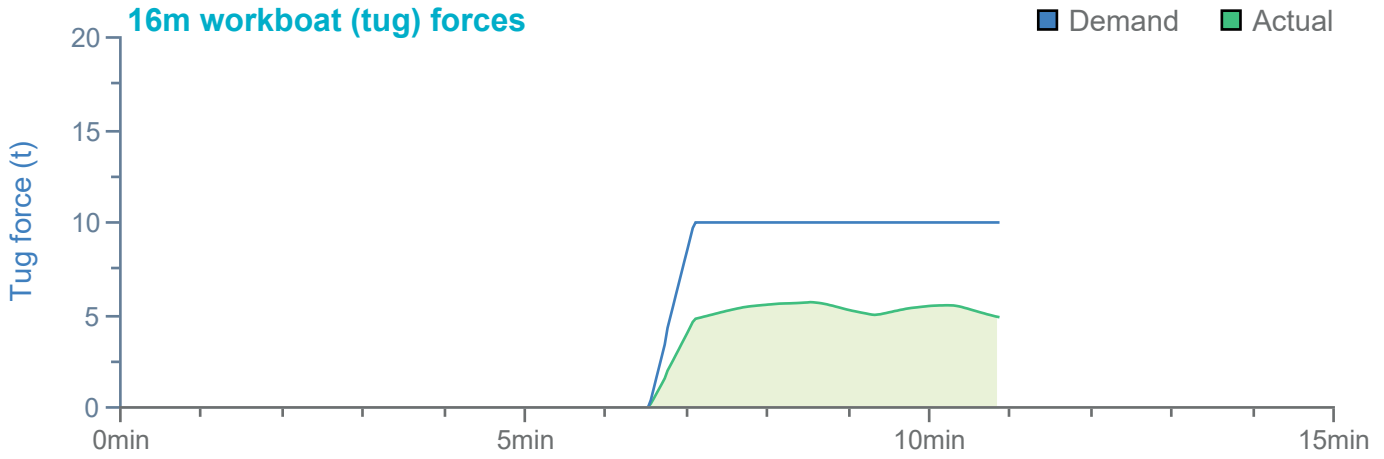

### Manoeuvre track plot

Ships plotted every 1 mins, highlight every 10 mins

Manoeuvre track plot

Ships plotted every 1 mins, highlight every 10 mins

### Manoeuvre track plot

Ships plotted every 1 mins, highlight every 10 mins