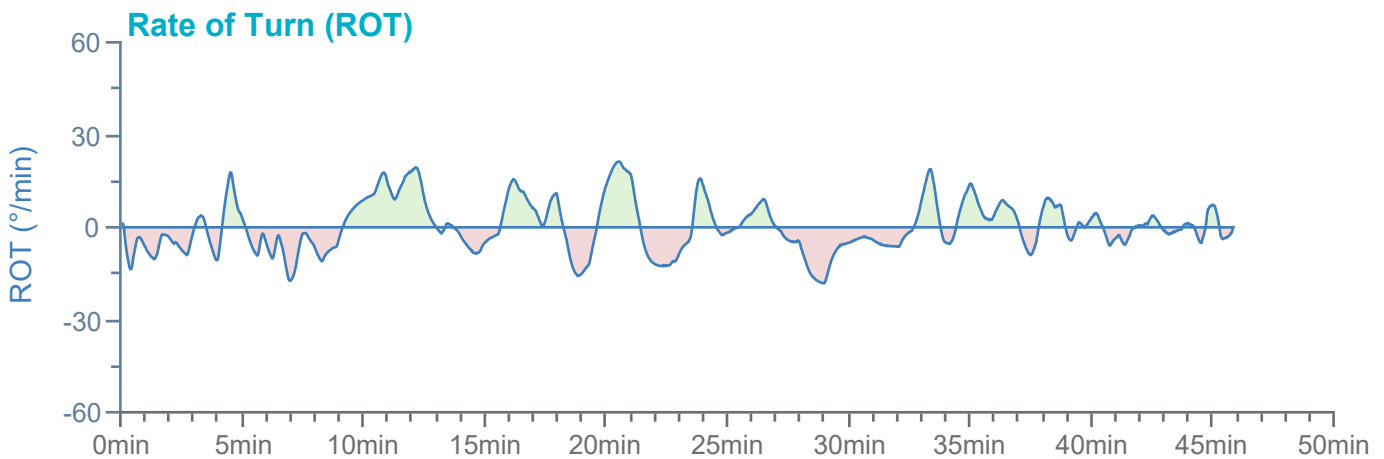

### Manoeuvre track plot

Ships plotted every 1 mins, highlight every 10 mins

### Manoeuvre track plot

Ships plotted every 1 mins, highlight every 10 mins

Manoeuvre track plot

Ships plotted every 1 mins, highlight every 10 mins