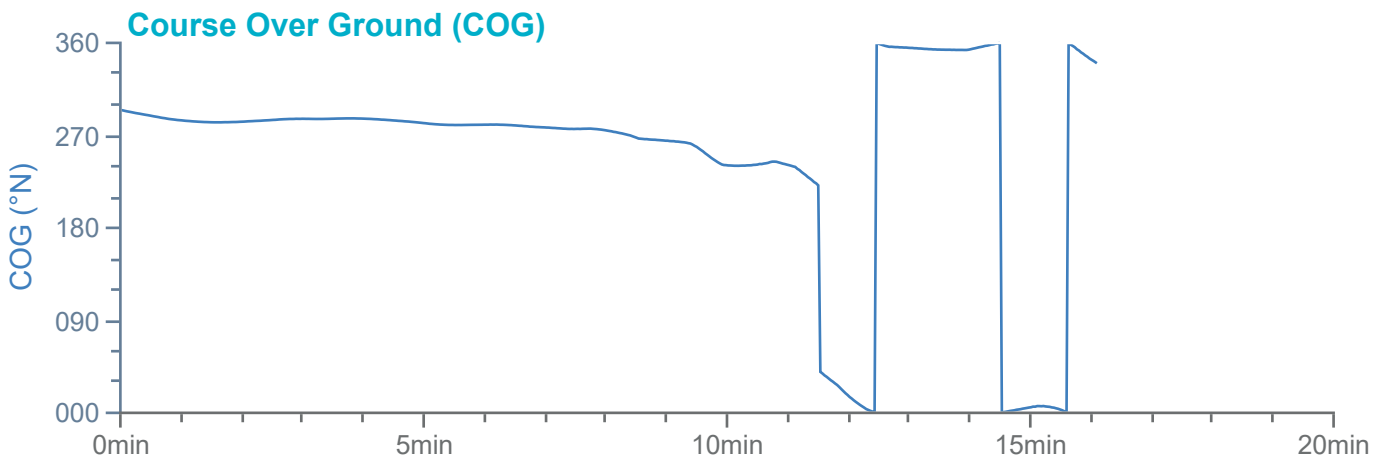

### Manoeuvre track plot

Ships plotted every 1 mins, highlight every 10 mins

Manoeuvre track plot

Ships plotted every 1 mins, highlight every 10 mins