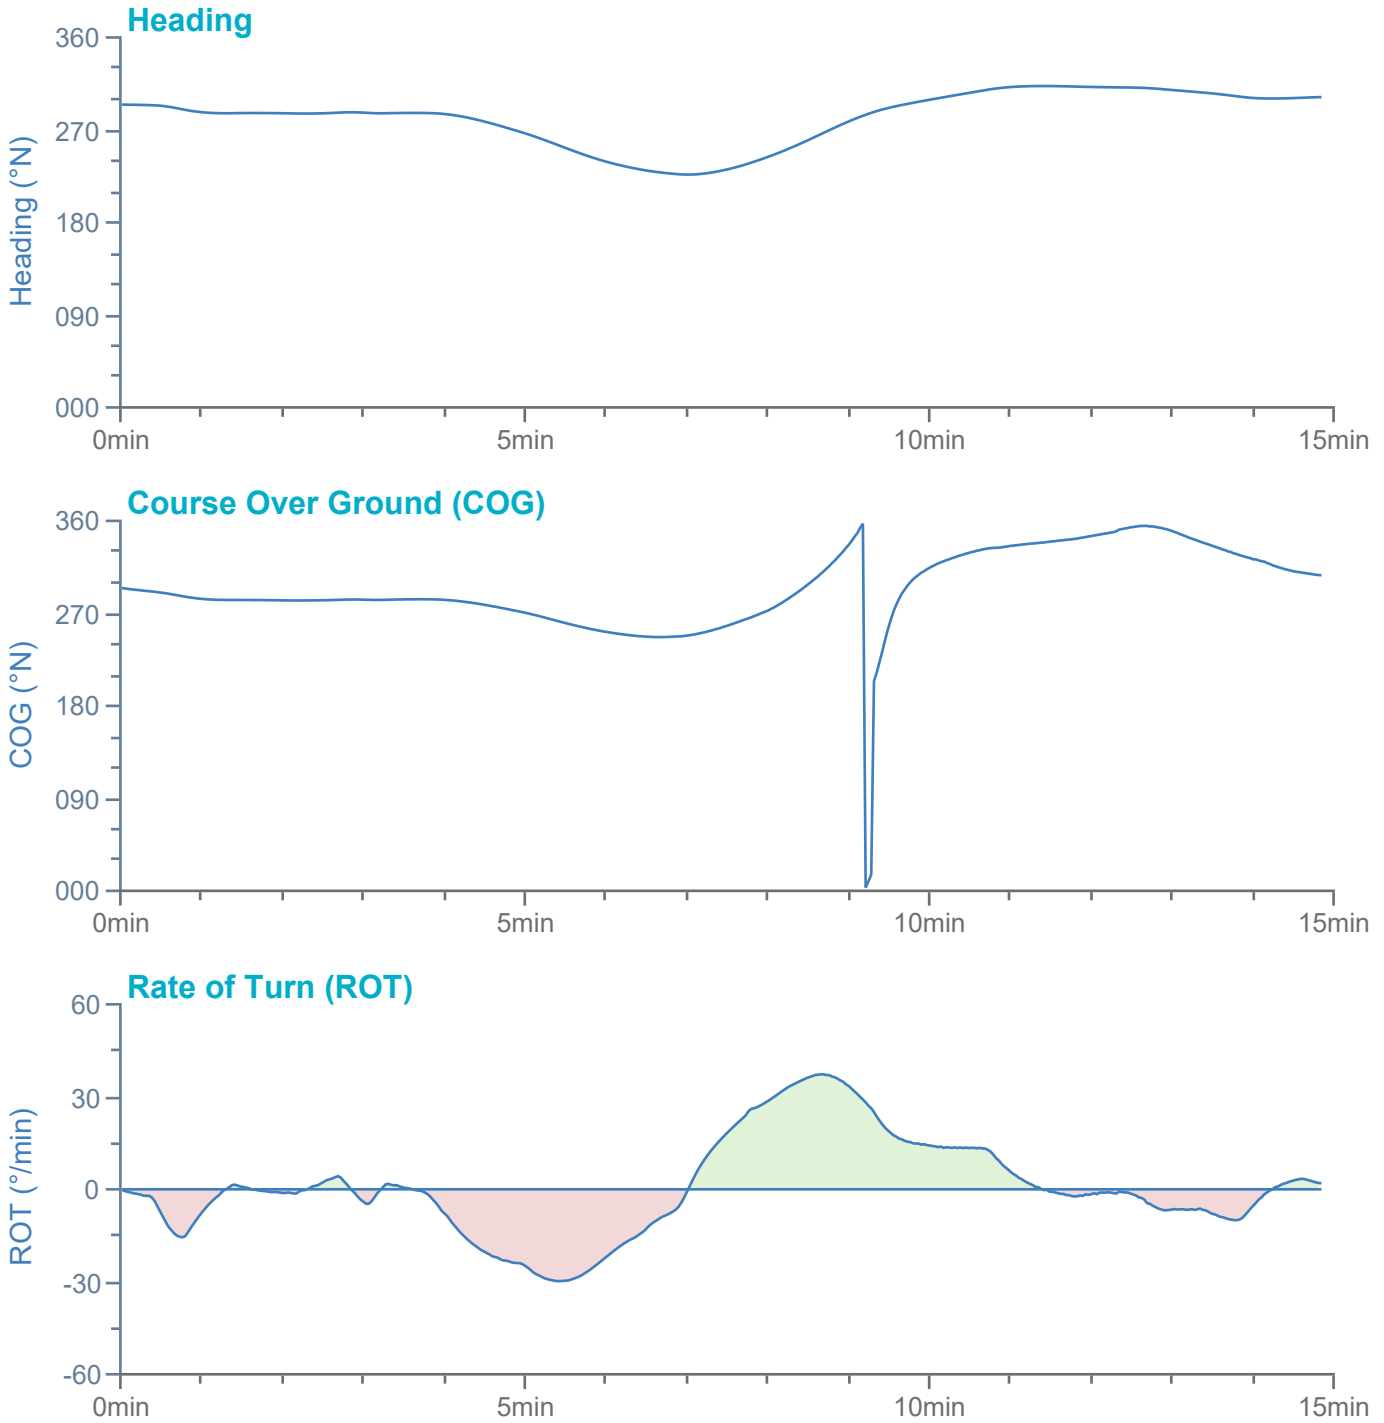

### Manoeuvre track plot

Ships plotted every 1 mins, highlight every 10 mins

### Manoeuvre track plot

Ships plotted every 1 mins, highlight every 10 mins

Manoeuvre track plot

Ships plotted every 1 mins, highlight every 10 mins