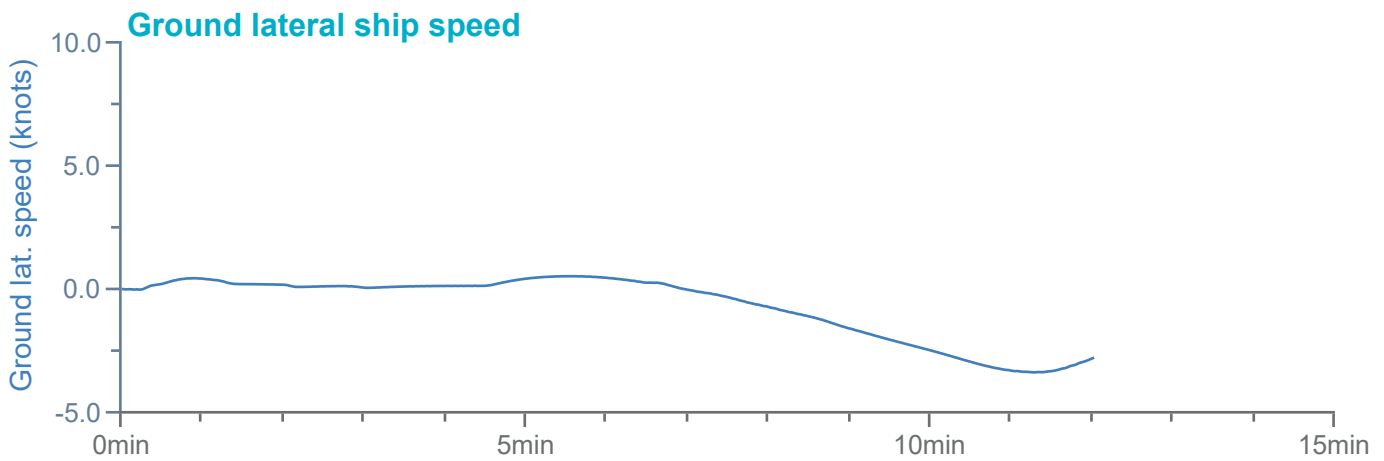

### Manoeuvre track plot

Ships plotted every 1 mins, highlight every 10 mins