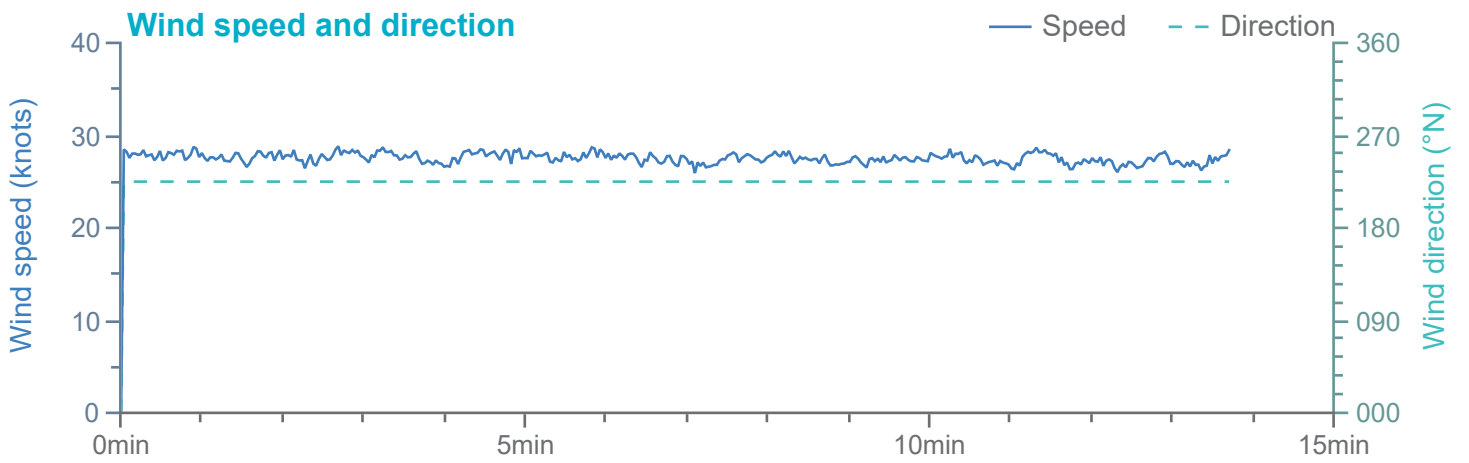

### Manoeuvre track plot

Ships plotted every 1 mins, highlight every 10 mins

Manoeuvre track plot

Ships plotted every 1 mins, highlight every 10 mins