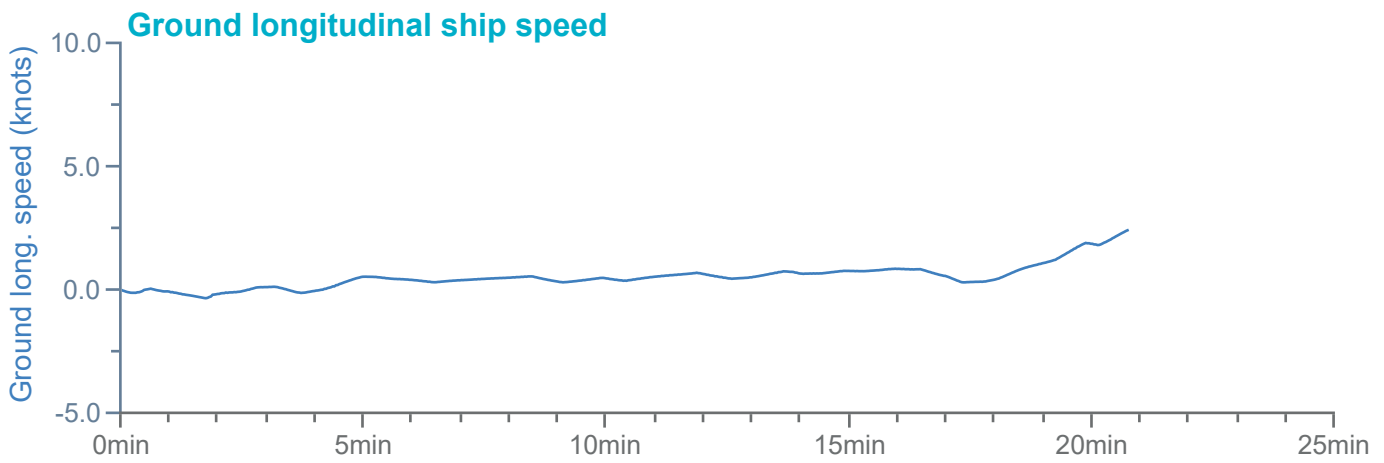

### Manoeuvre track plot

Ships plotted every 1 mins, highlight every 10 mins

Manoeuvre track plot

Ships plotted every 1 mins, highlight every 10 mins