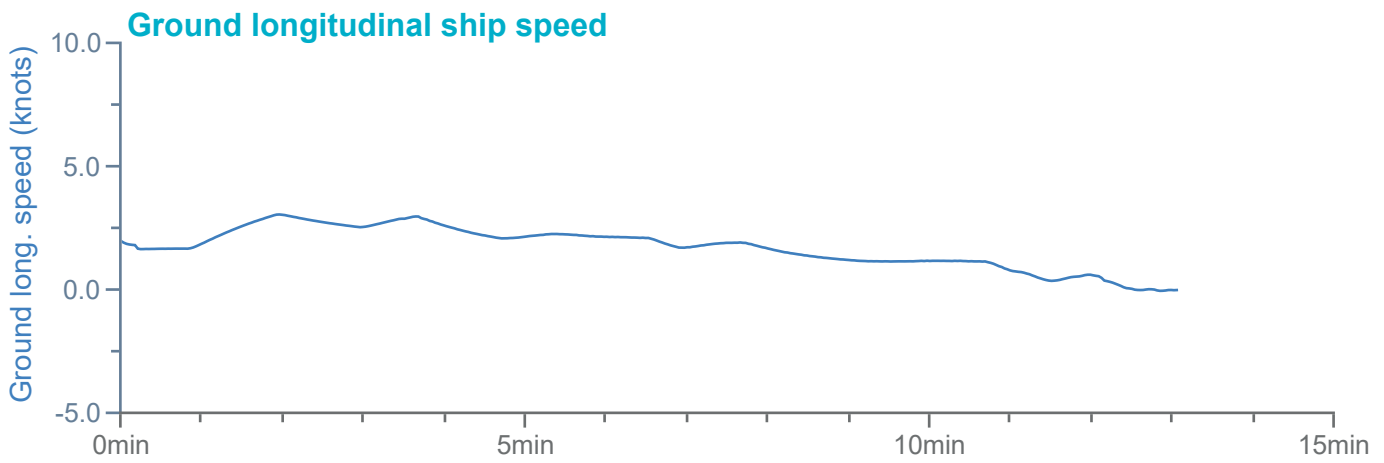

### Manoeuvre track plot

Ships plotted every 1 mins, highlight every 10 mins