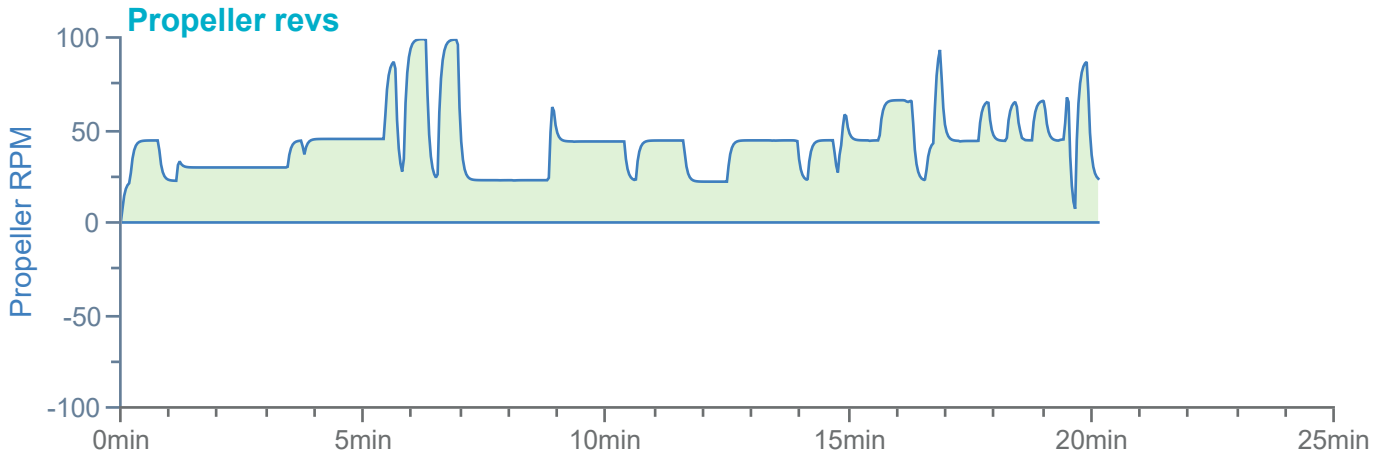

### Manoeuvre track plot

Ships plotted every 1 mins, highlight every 10 mins