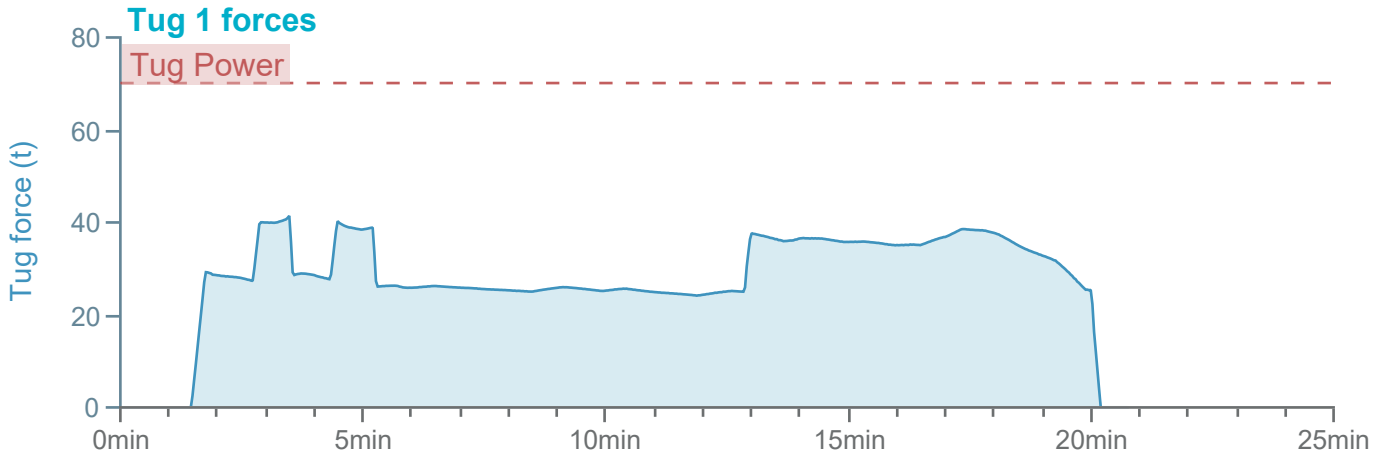

### Manoeuvre track plot

Ships plotted every 1 mins, highlight every 10 mins

Manoeuvre track plot

Ships plotted every 1 mins, highlight every 10 mins