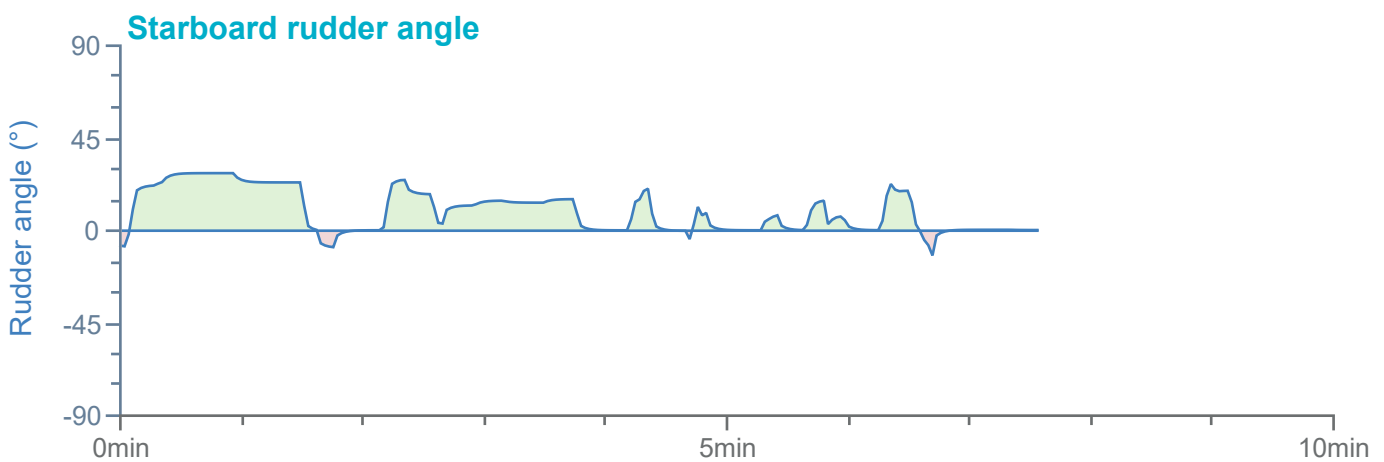

### Manoeuvre track plot

Ships plotted every 1 mins, highlight every 10 mins

Manoeuvre track plot

Ships plotted every 1 mins, highlight every 10 mins

### Manoeuvre track plot

Ships plotted every 1 mins, highlight every 10 mins

### Manoeuvre track plot