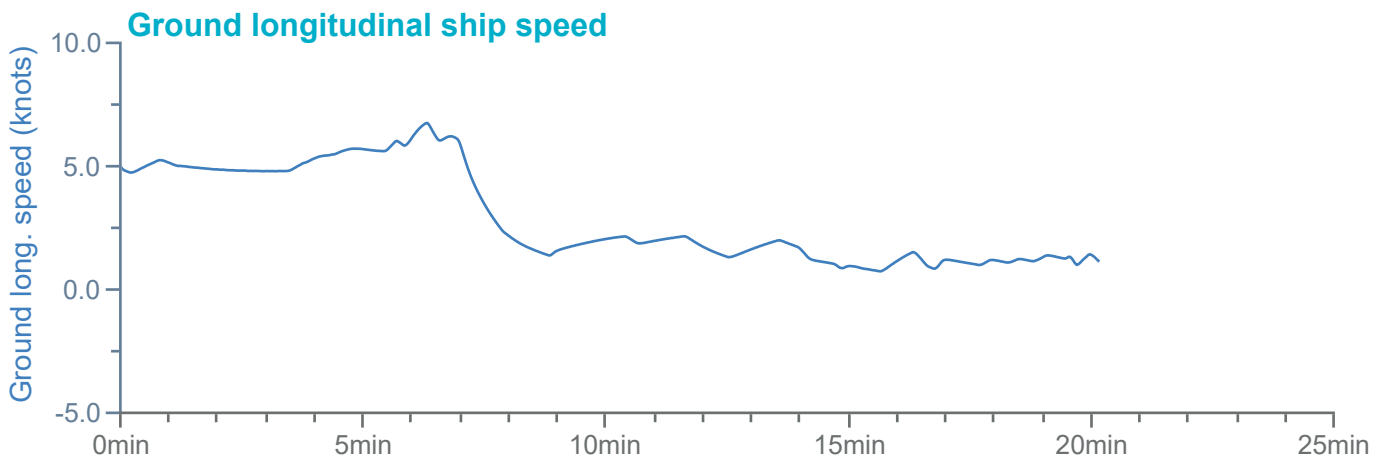

### Manoeuvre track plot

Ships plotted every 1 mins, highlight every 10 mins

### Manoeuvre track plot

Ships plotted every 1 mins, highlight every 10 mins

Manoeuvre track plot

Ships plotted every 1 mins, highlight every 10 mins