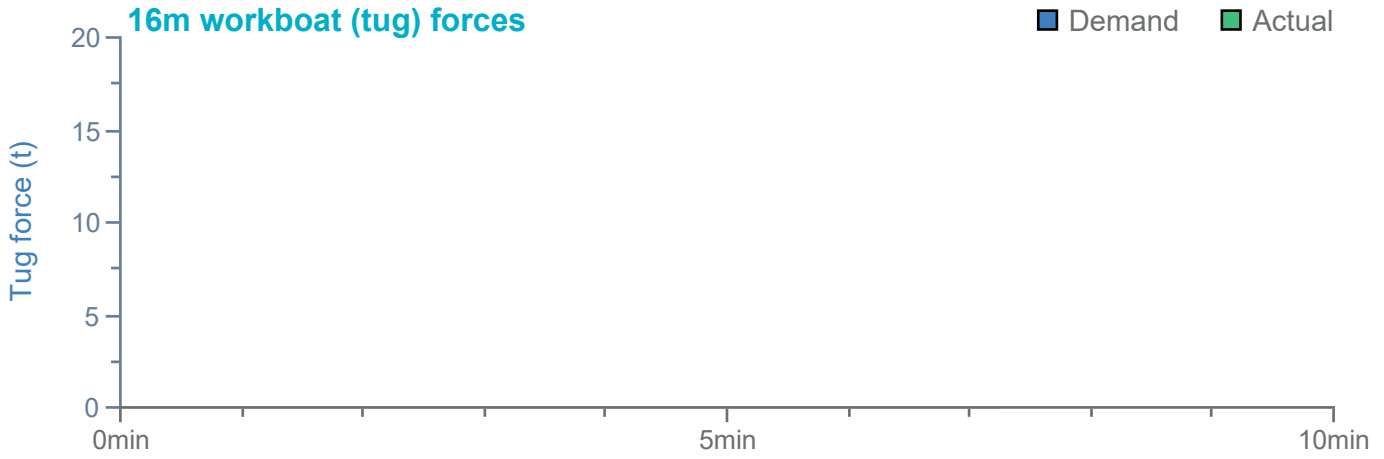

### Manoeuvre track plot

Ships plotted every 1 mins, highlight every 10 mins

Manoeuvre track plot

Ships plotted every 1 mins, highlight every 10 mins

### Manoeuvre track plot

Ships plotted every 1 mins, highlight every 10 mins

Manoeuvre track plot