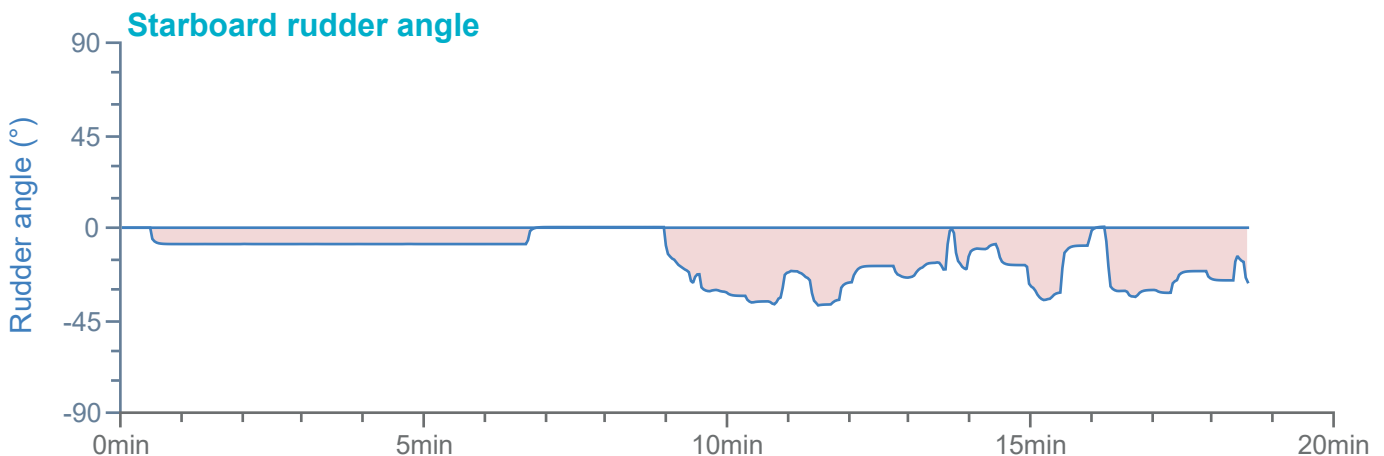

### Manoeuvre track plot

Ships plotted every 1 mins, highlight every 10 mins

Manoeuvre track plot

### Manoeuvre track plot