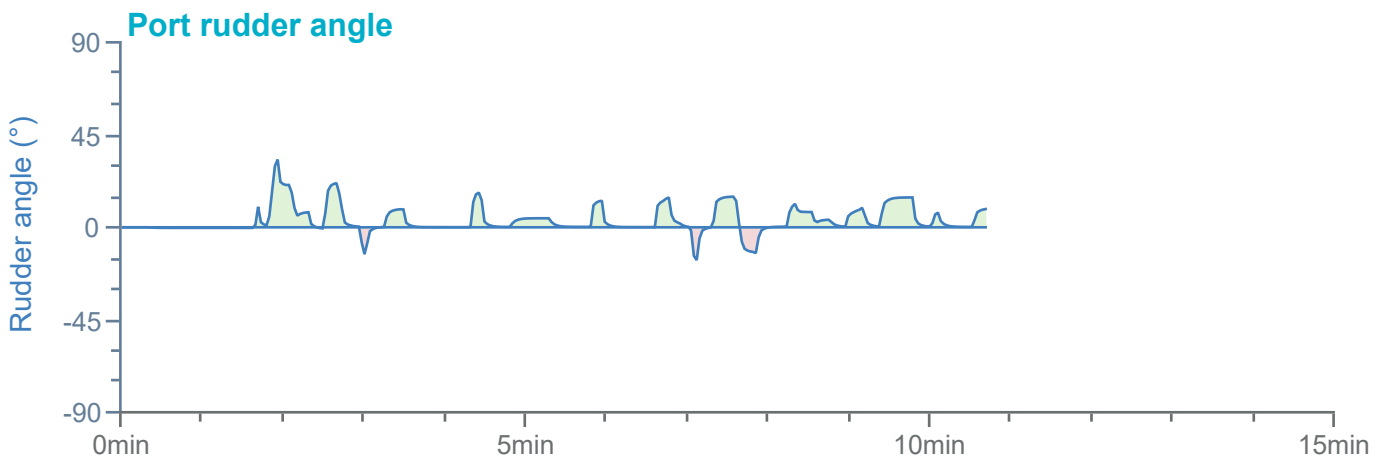

### Manoeuvre track plot

Ships plotted every 1 mins, highlight every 10 mins

Manoeuvre track plot

### Manoeuvre track plot

Ships plotted every 1 mins, highlight every 10 mins

Manoeuvre track plot

Ships plotted every 1 mins, highlight every 10 mins