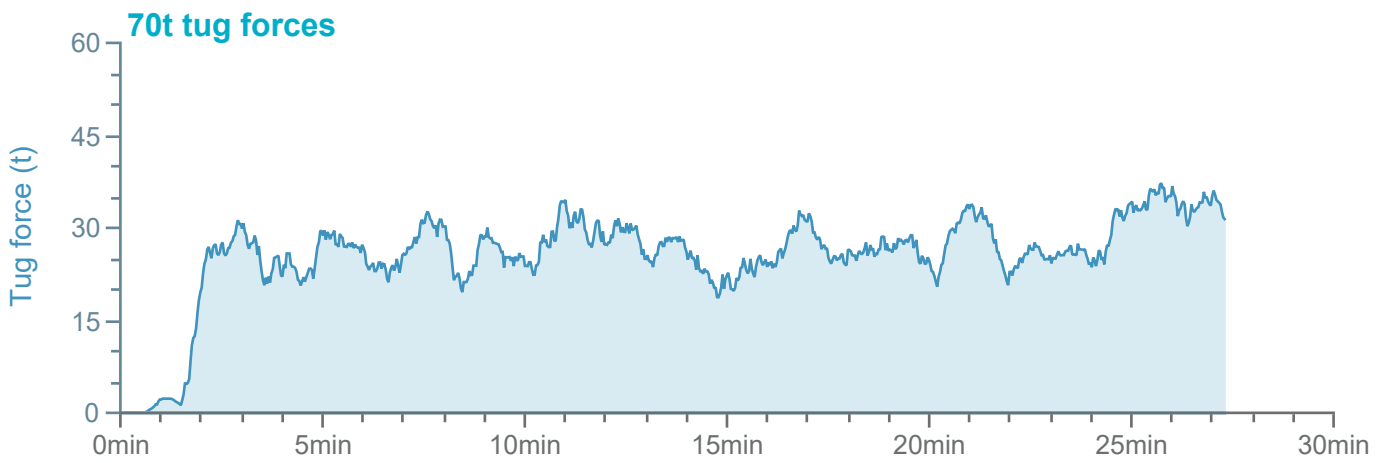

### Manoeuvre track plot

Ships plotted every 1 mins, highlight every 10 mins

### Manoeuvre track plot

Ships plotted every 1 mins, highlight every 10 mins

Manoeuvre track plot

Ships plotted every 1 mins, highlight every 10 mins