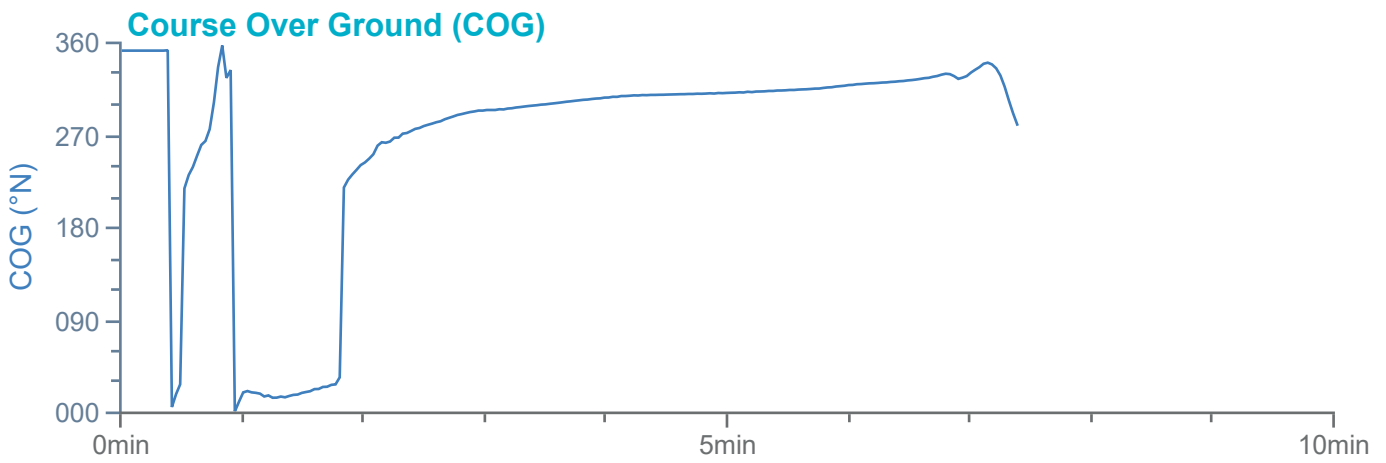

### Manoeuvre track plot

Ships plotted every 1 mins, highlight every 10 mins

Manoeuvre track plot

Ships plotted every 1 mins, highlight every 10 mins