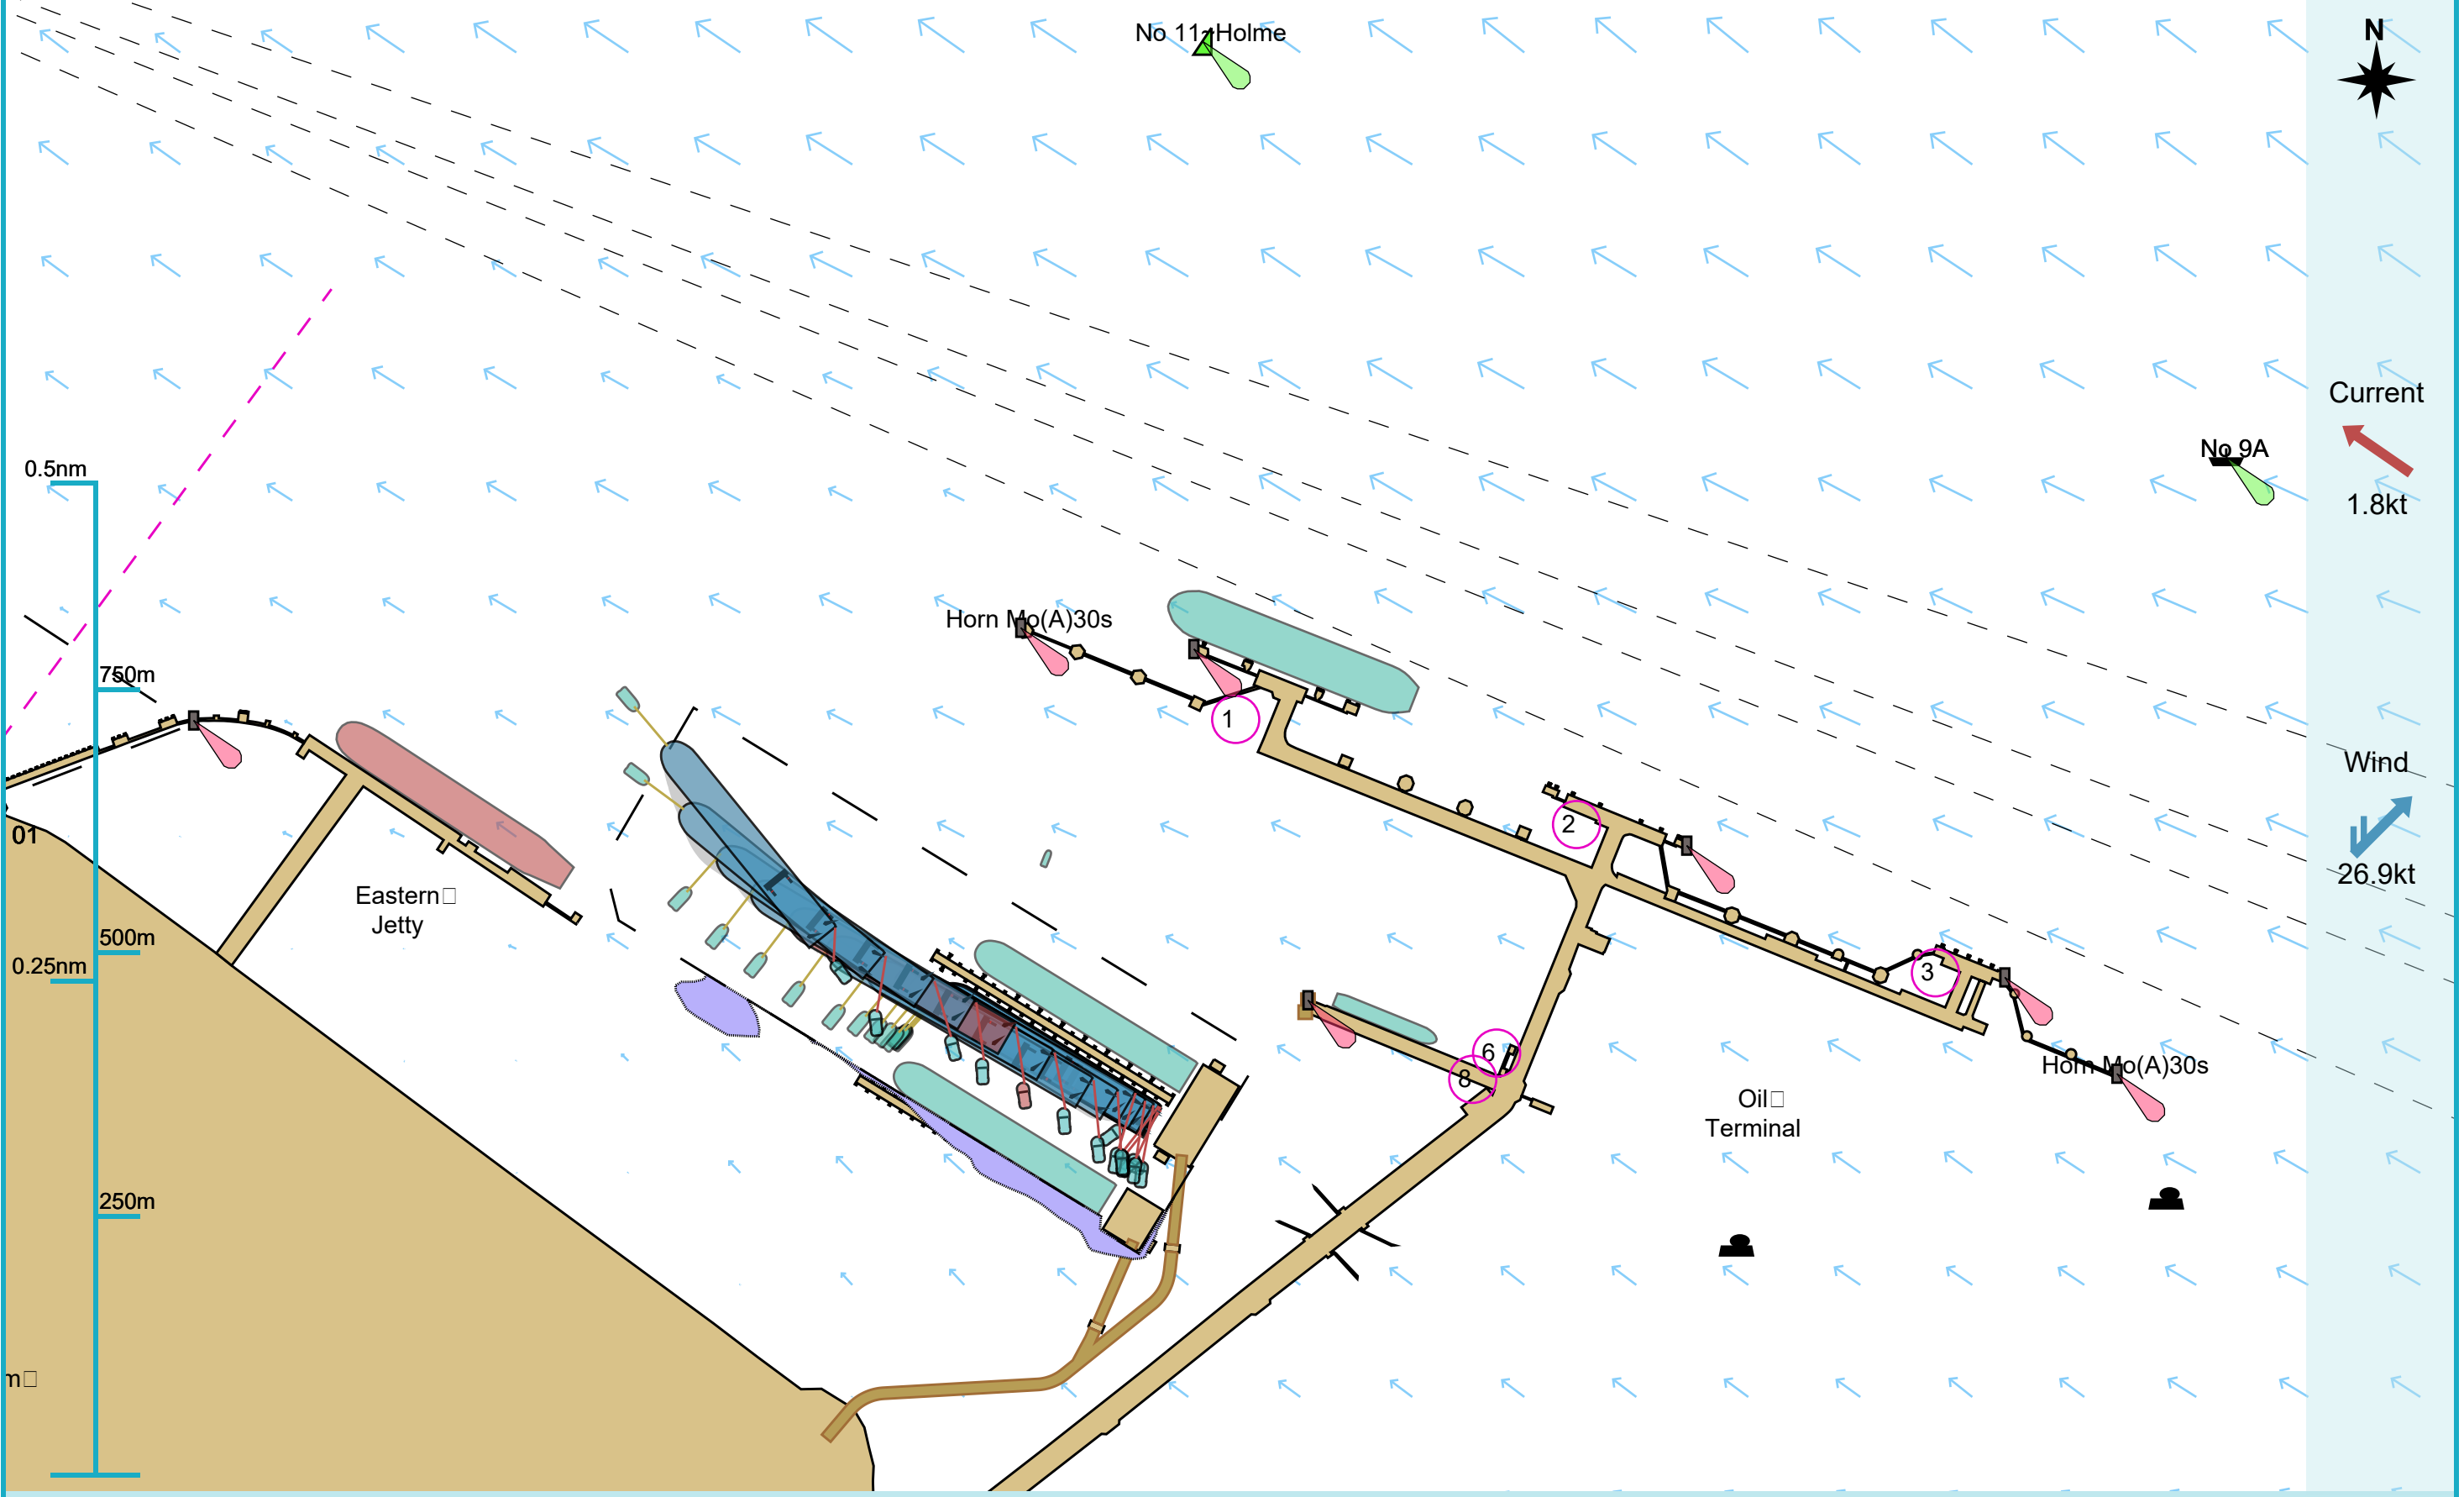

### Manoeuvre track plot

Ships plotted every 1 mins, highlight every 10 mins

Manoeuvre track plot

Ships plotted every 1 mins, highlight every 10 mins

### Manoeuvre track plot

Ships plotted every 1 mins, highlight every 10 mins