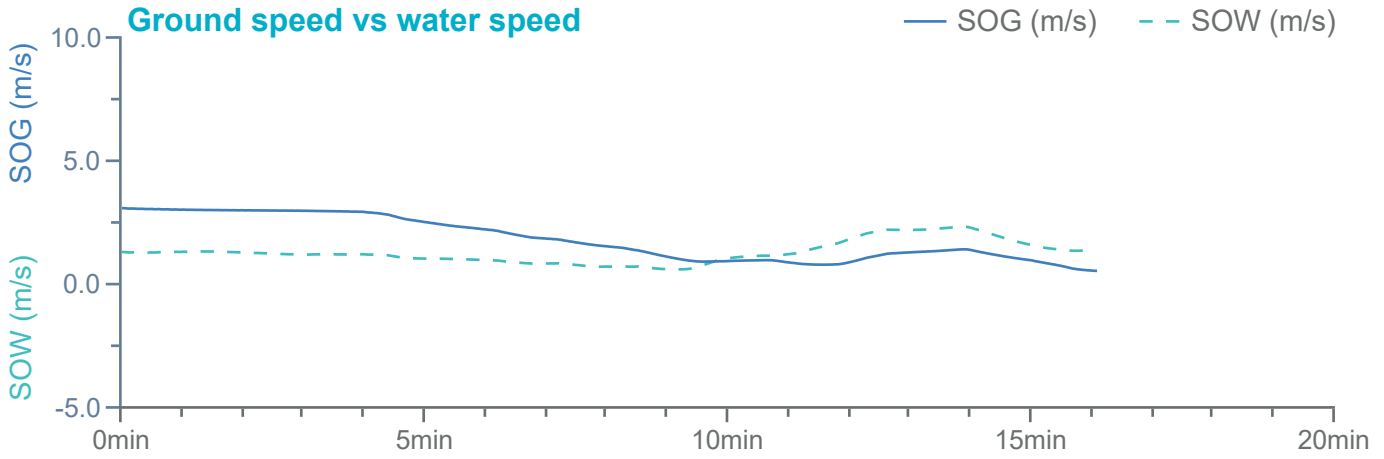

### Manoeuvre track plot

Ships plotted every 1 mins, highlight every 10 mins

Manoeuvre track plot

Ships plotted every 1 mins, highlight every 10 mins