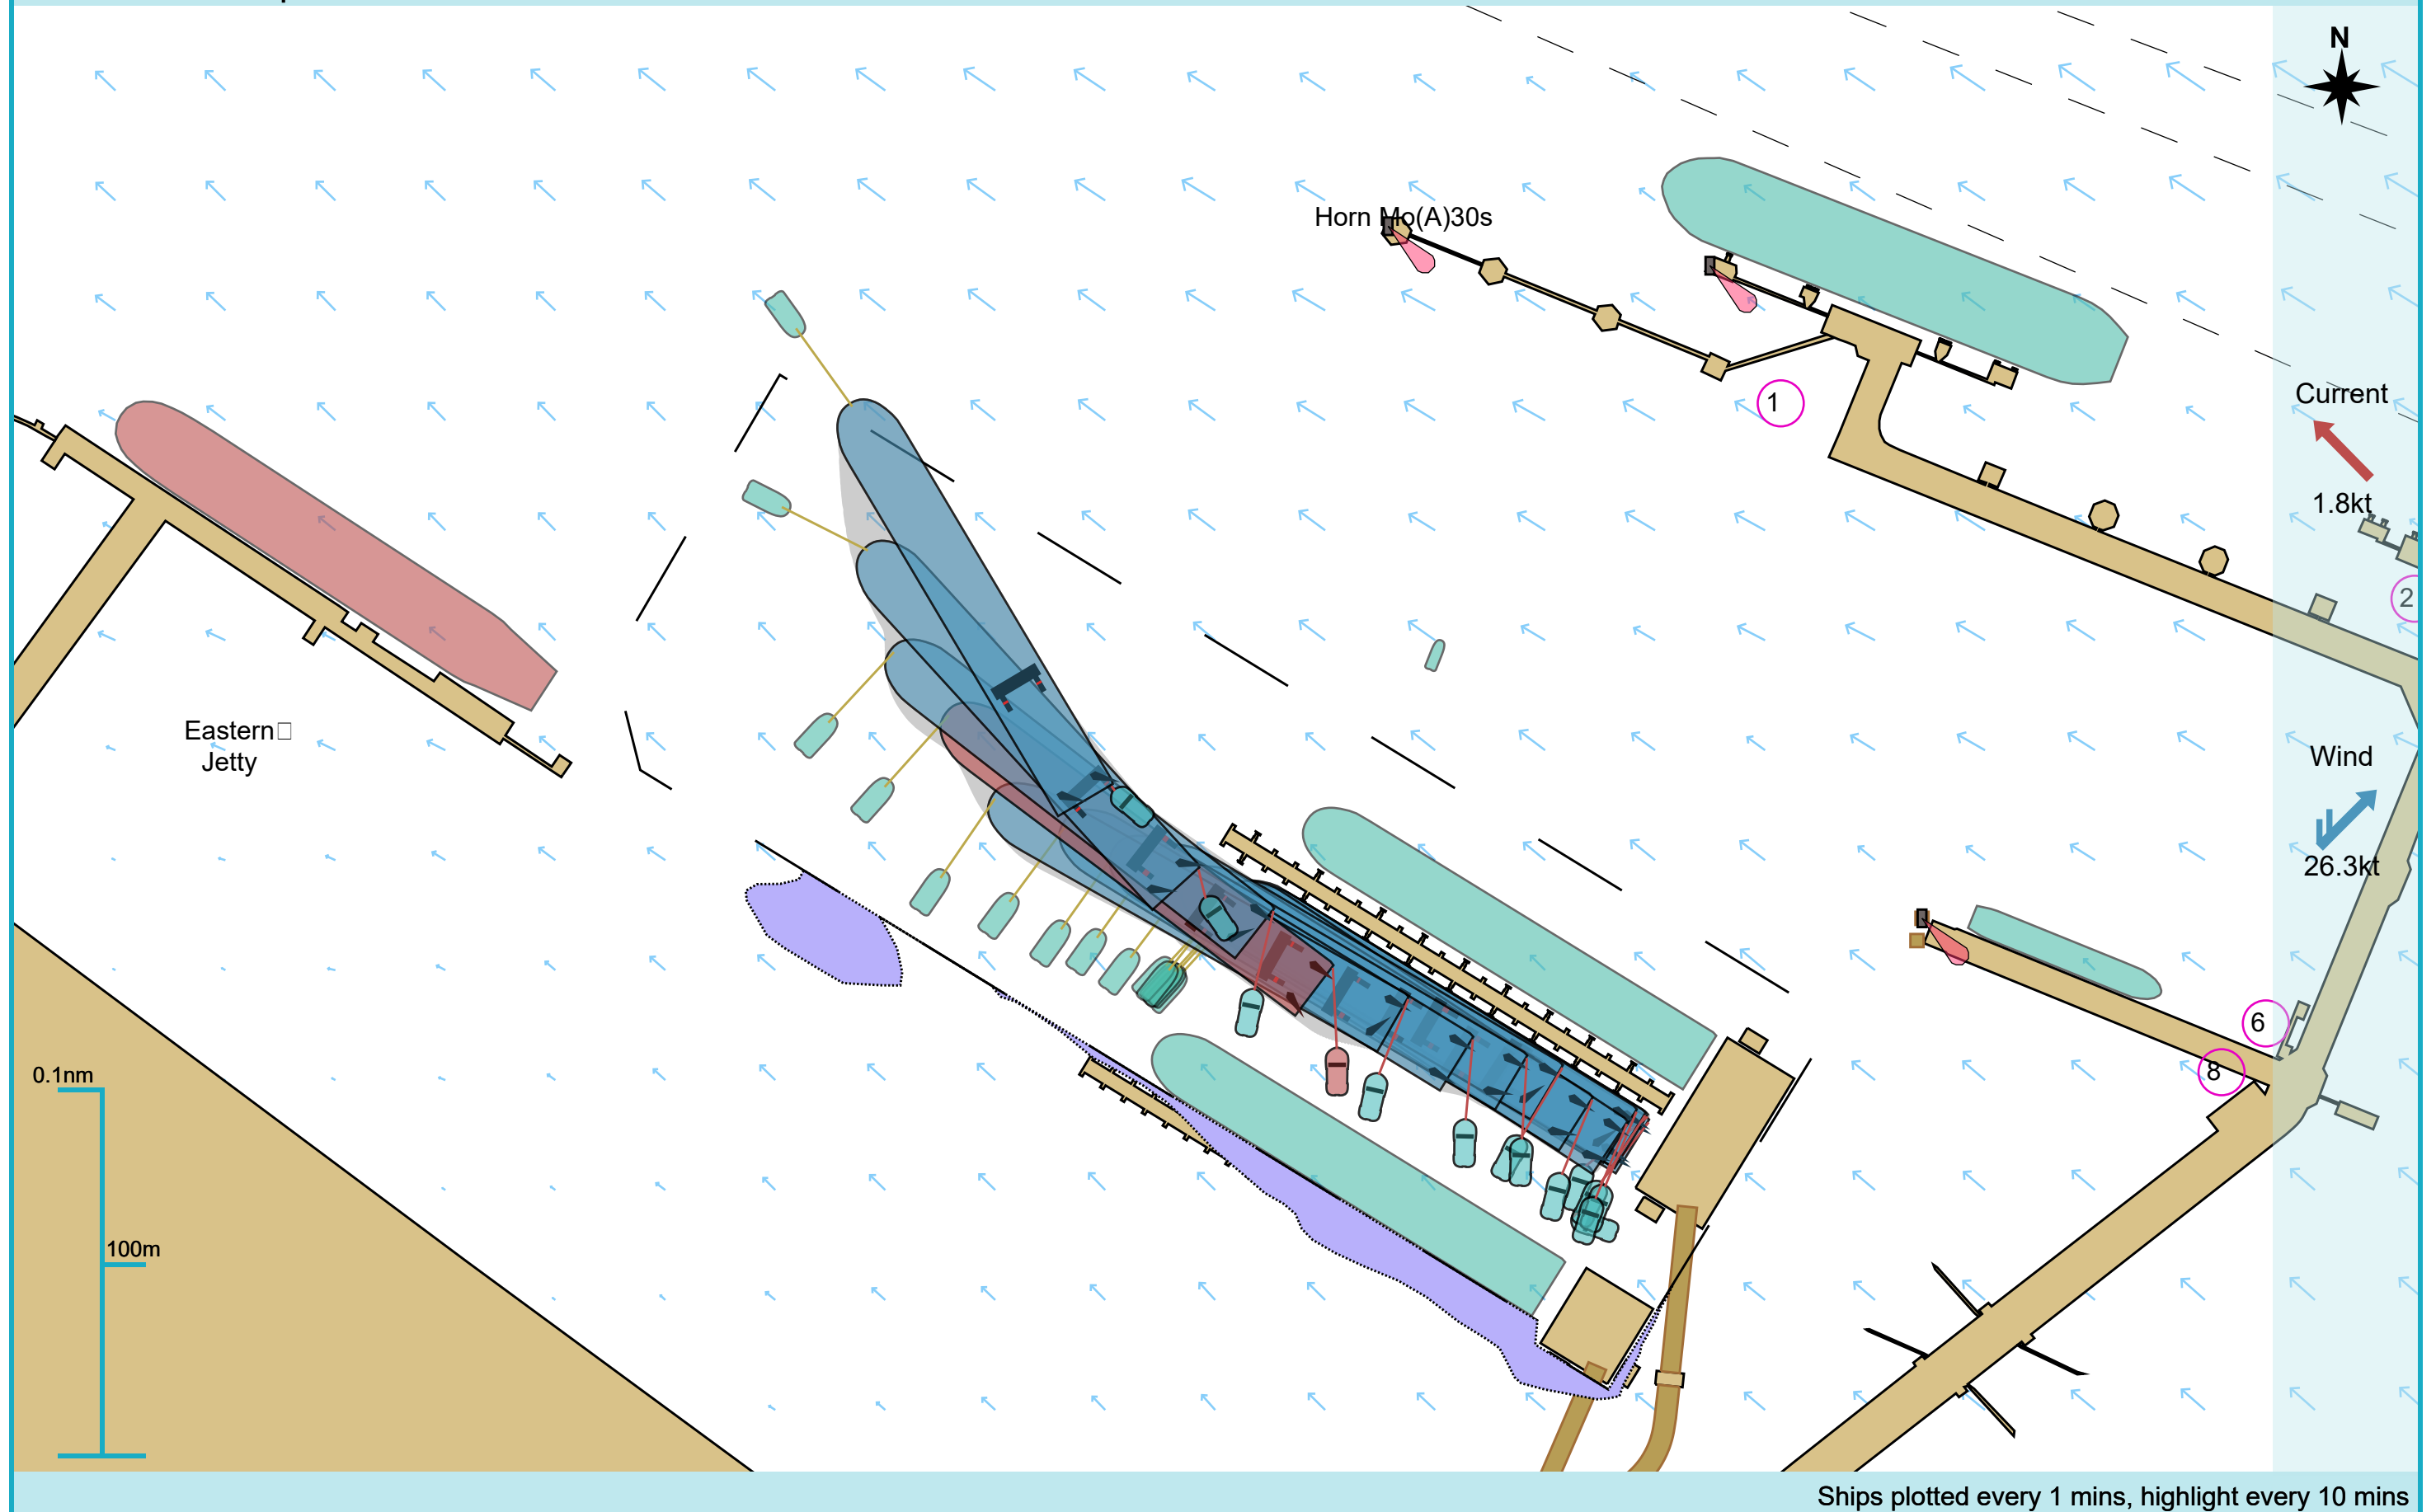

### Manoeuvre track plot

Ships plotted every 1 mins, highlight every 10 mins

Manoeuvre track plot

Ships plotted every 1 mins, highlight every 10 mins

### Manoeuvre track plot

Ships plotted every 1 mins, highlight every 10 mins