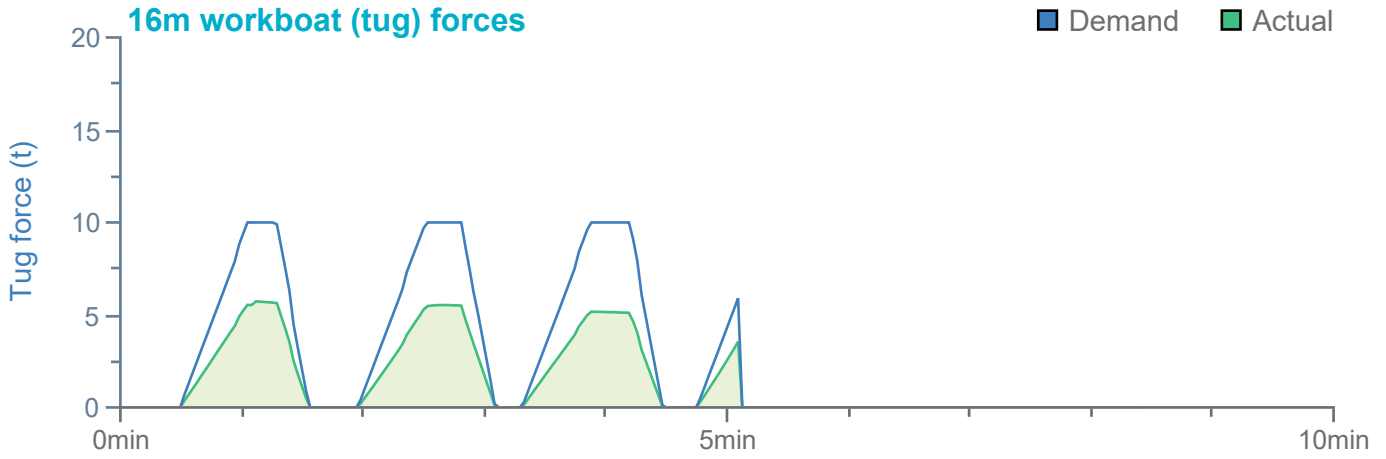

### Manoeuvre track plot

Ships plotted every 1 mins, highlight every 10 mins

Manoeuvre track plot

### Manoeuvre track plot

### Manoeuvre track plot

Ships plotted every 1 mins, highlight every 10 mins