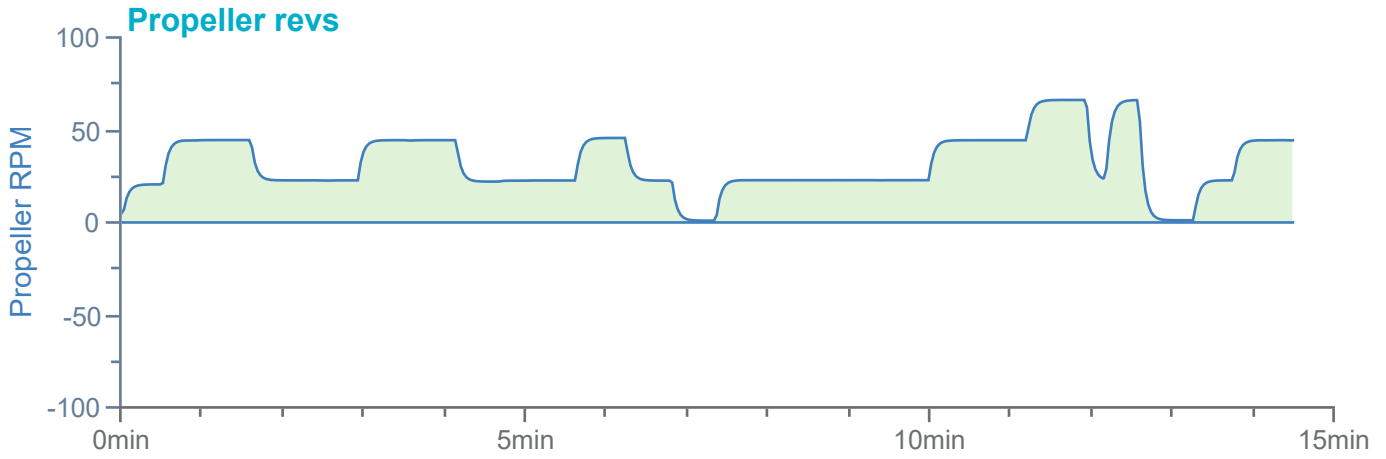

### Manoeuvre track plot

Ships plotted every 1 mins, highlight every 10 mins

### Manoeuvre track plot