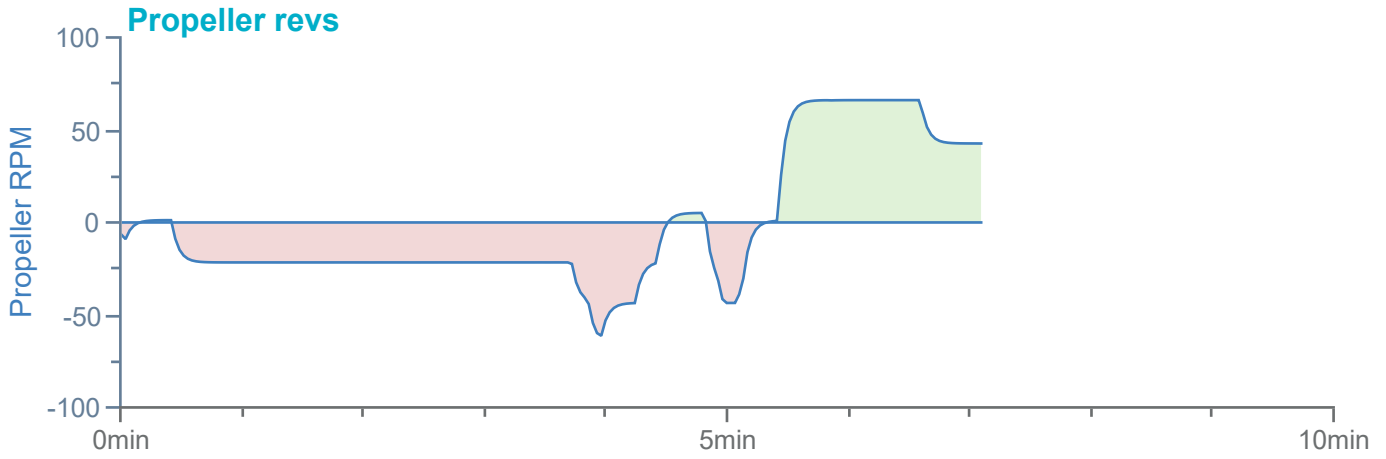

### Manoeuvre track plot

Ships plotted every 1 mins, highlight every 10 mins

Manoeuvre track plot