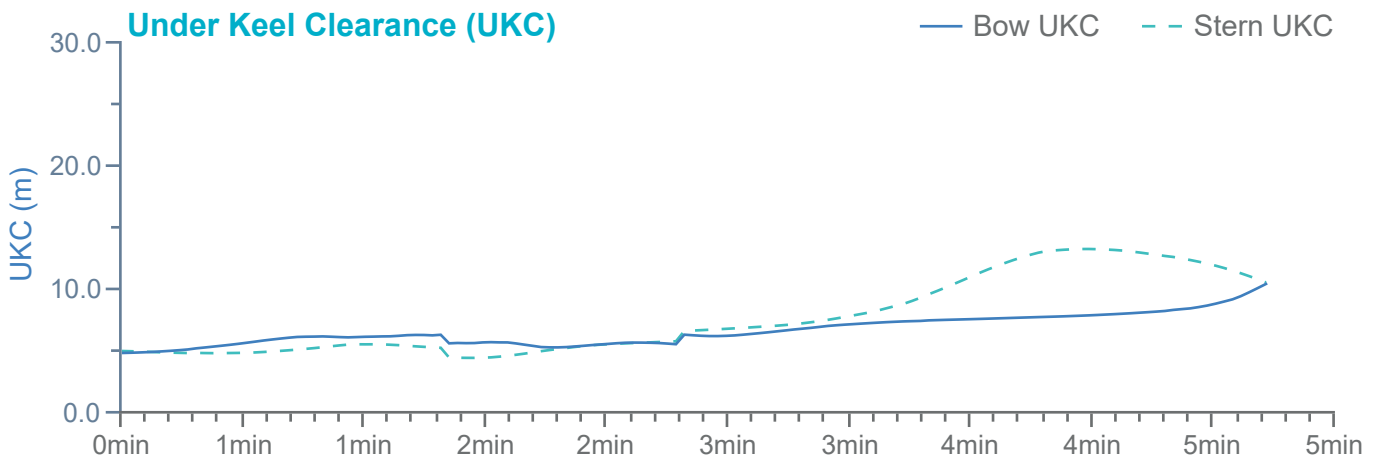

### Manoeuvre track plot

Ships plotted every 1 mins, highlight every 10 mins

Manoeuvre track plot

Ships plotted every 1 mins, highlight every 10 mins

### Manoeuvre track plot

Ships plotted every 1 mins, highlight every 10 mins