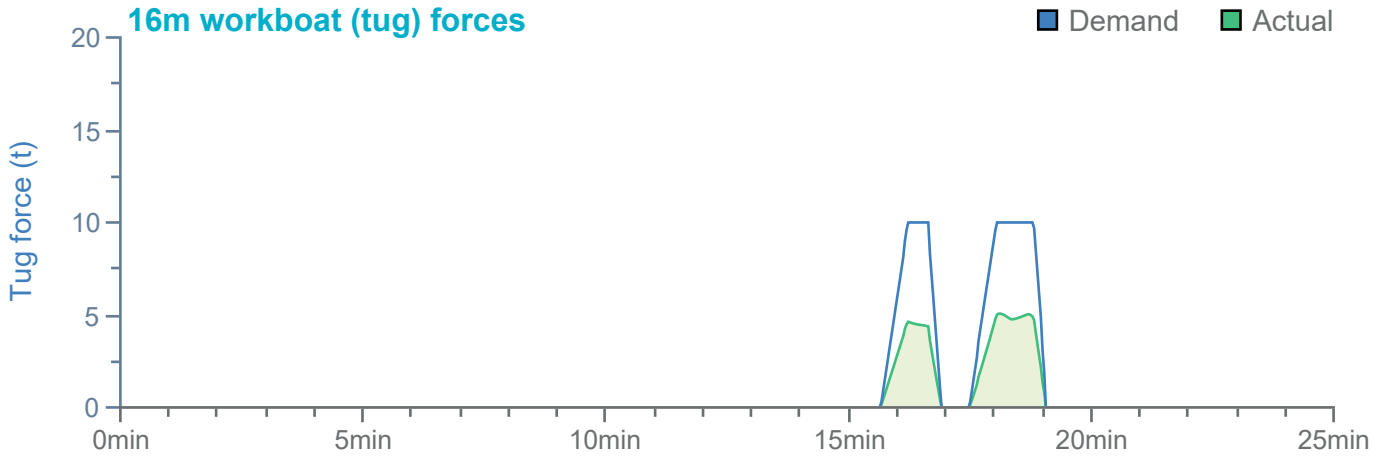

### Manoeuvre track plot

Ships plotted every 1 mins, highlight every 10 mins

Manoeuvre track plot

Ships plotted every 1 mins, highlight every 10 mins