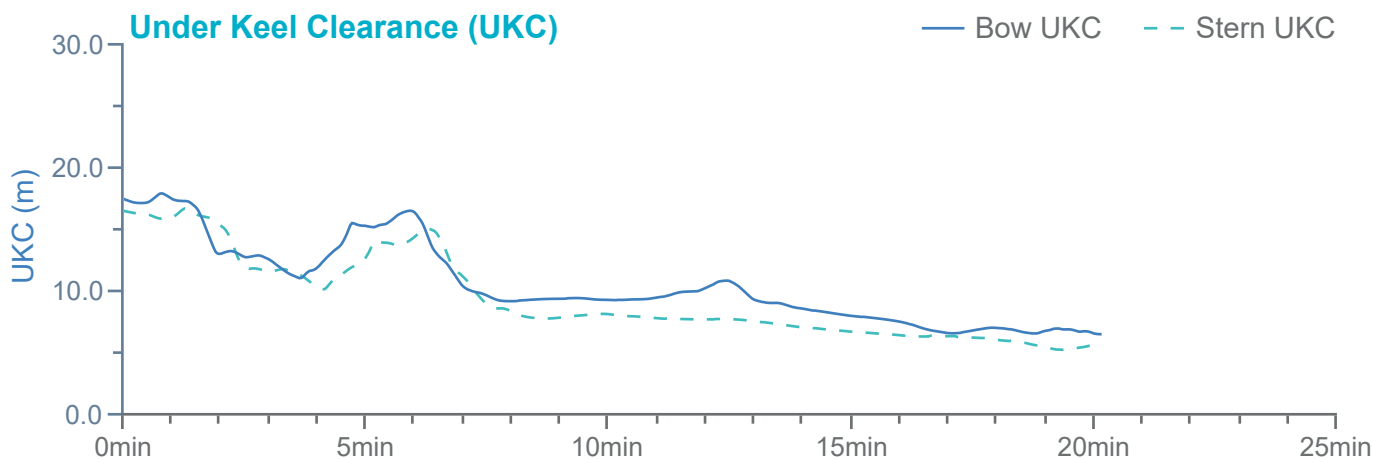

### Manoeuvre track plot

Ships plotted every 1 mins, highlight every 10 mins

Manoeuvre track plot

Ships plotted every 1 mins, highlight every 10 mins

### Manoeuvre track plot

Ships plotted every 1 mins, highlight every 10 mins