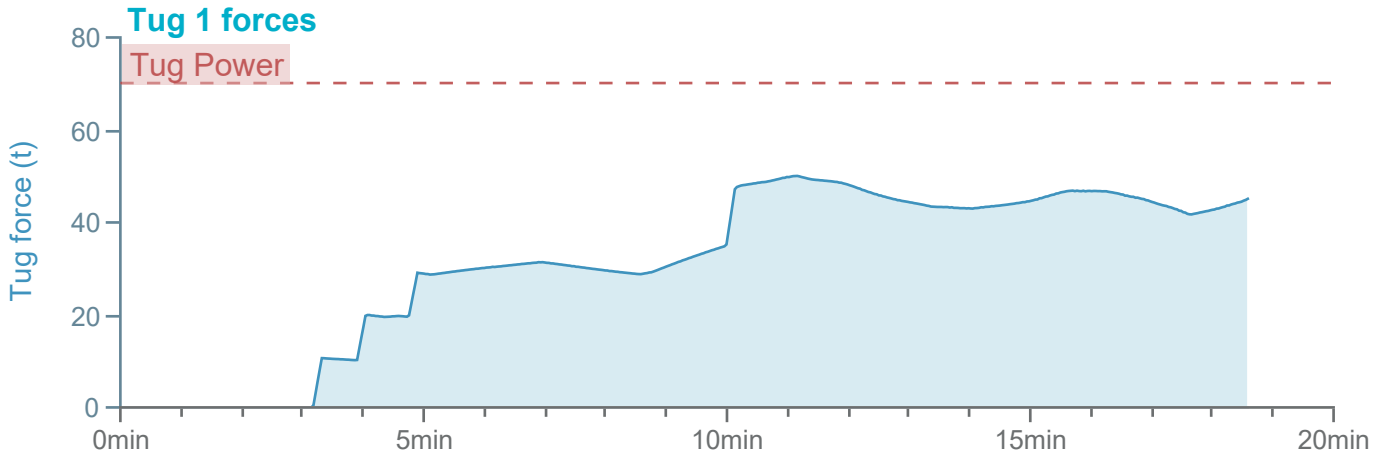

### Manoeuvre track plot

Ships plotted every 1 mins, highlight every 10 mins

Manoeuvre track plot

### Manoeuvre track plot