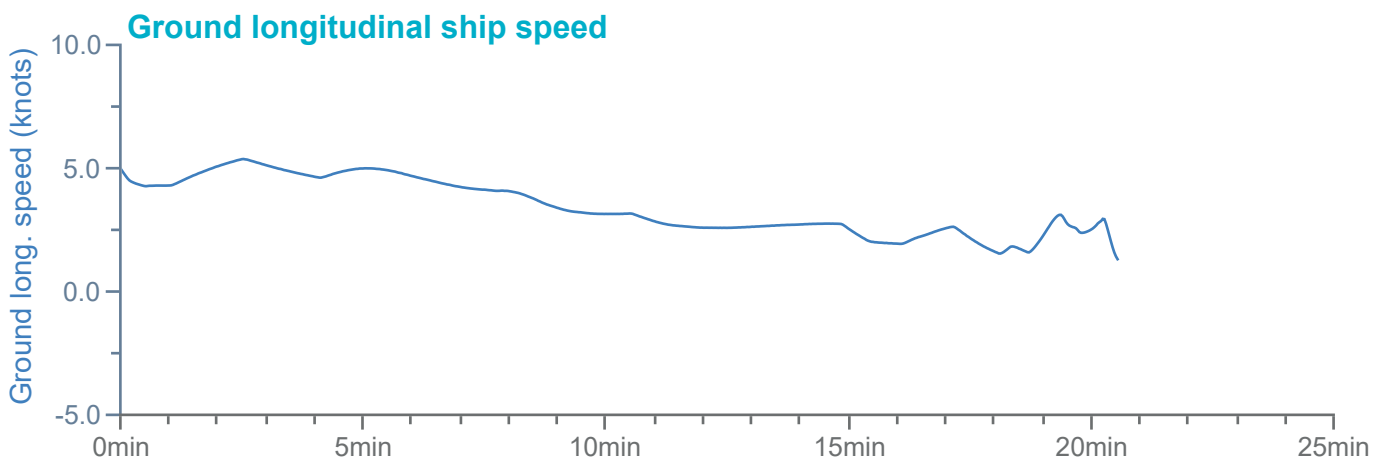

### Manoeuvre track plot

Ships plotted every 1 mins, highlight every 10 mins

Manoeuvre track plot

Ships plotted every 1 mins, highlight every 10 mins