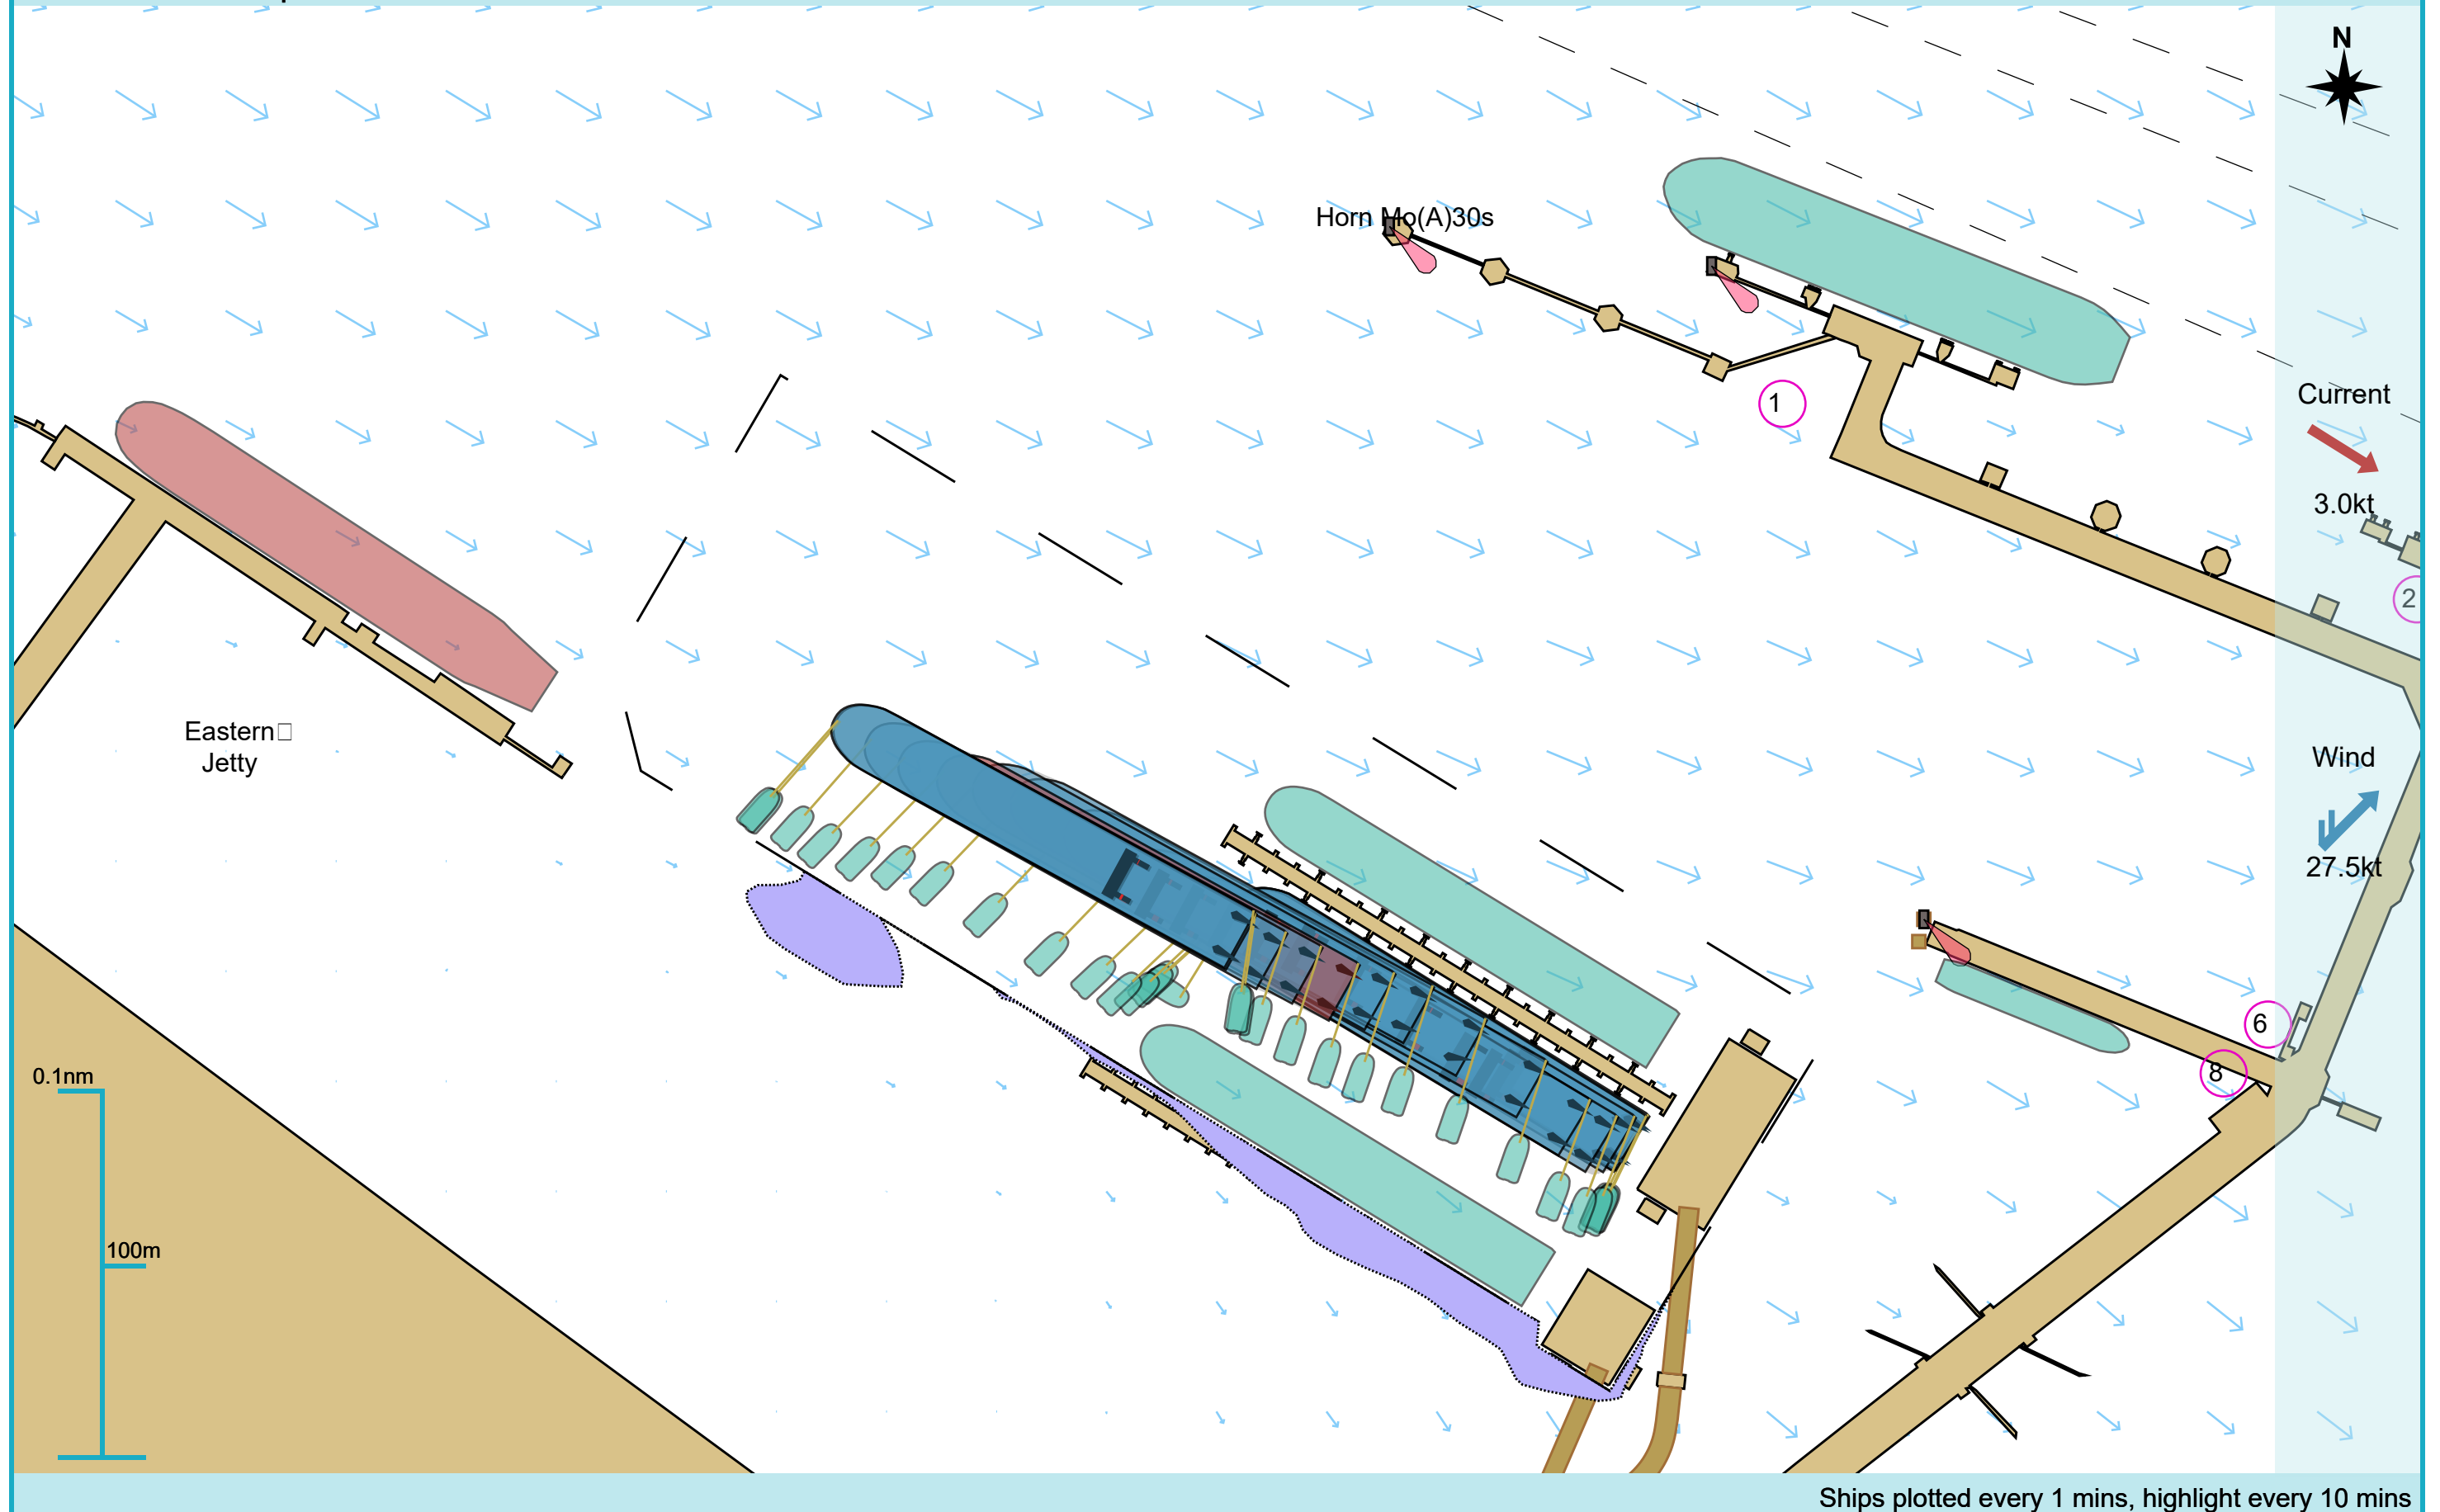

### Manoeuvre track plot

Ships plotted every 1 mins, highlight every 10 mins

Manoeuvre track plot

Ships plotted every 1 mins, highlight every 10 mins

### Manoeuvre track plot

Ships plotted every 1 mins, highlight every 10 mins

Manoeuvre track plot