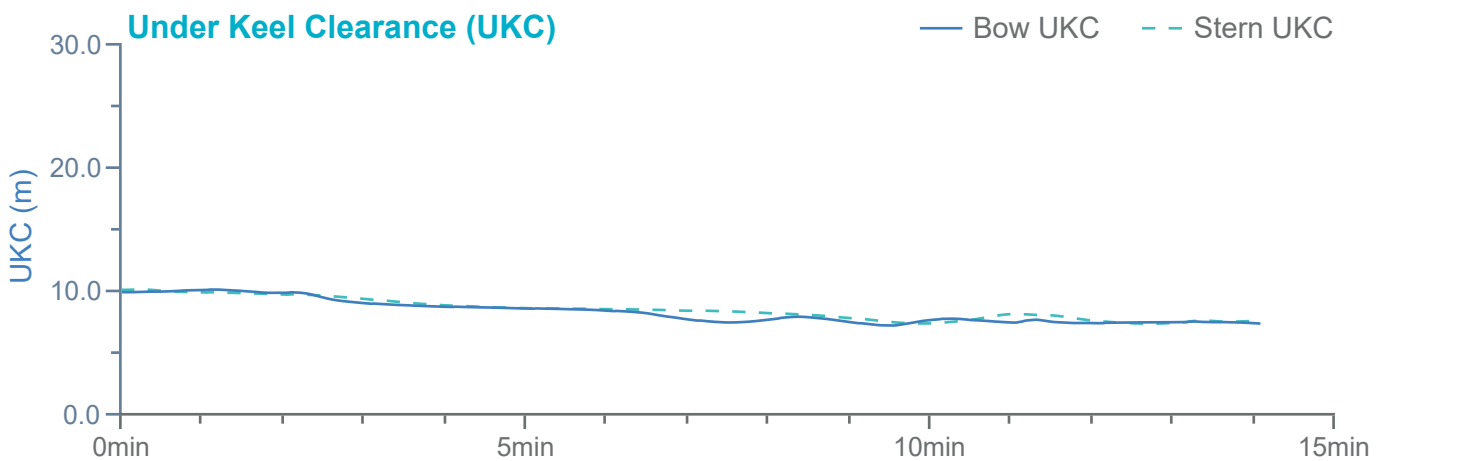

### Manoeuvre track plot

Ships plotted every 1 mins, highlight every 10 mins