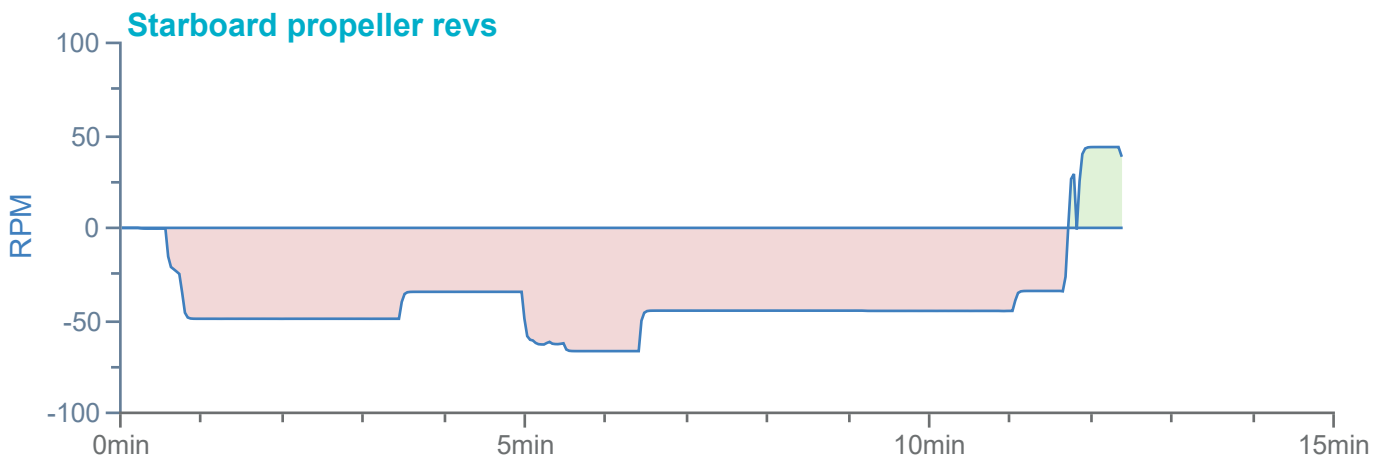

### Manoeuvre track plot

Ships plotted every 1 mins, highlight every 10 mins

### Manoeuvre track plot

Ships plotted every 1 mins, highlight every 10 mins

Manoeuvre track plot

Ships plotted every 1 mins, highlight every 10 mins