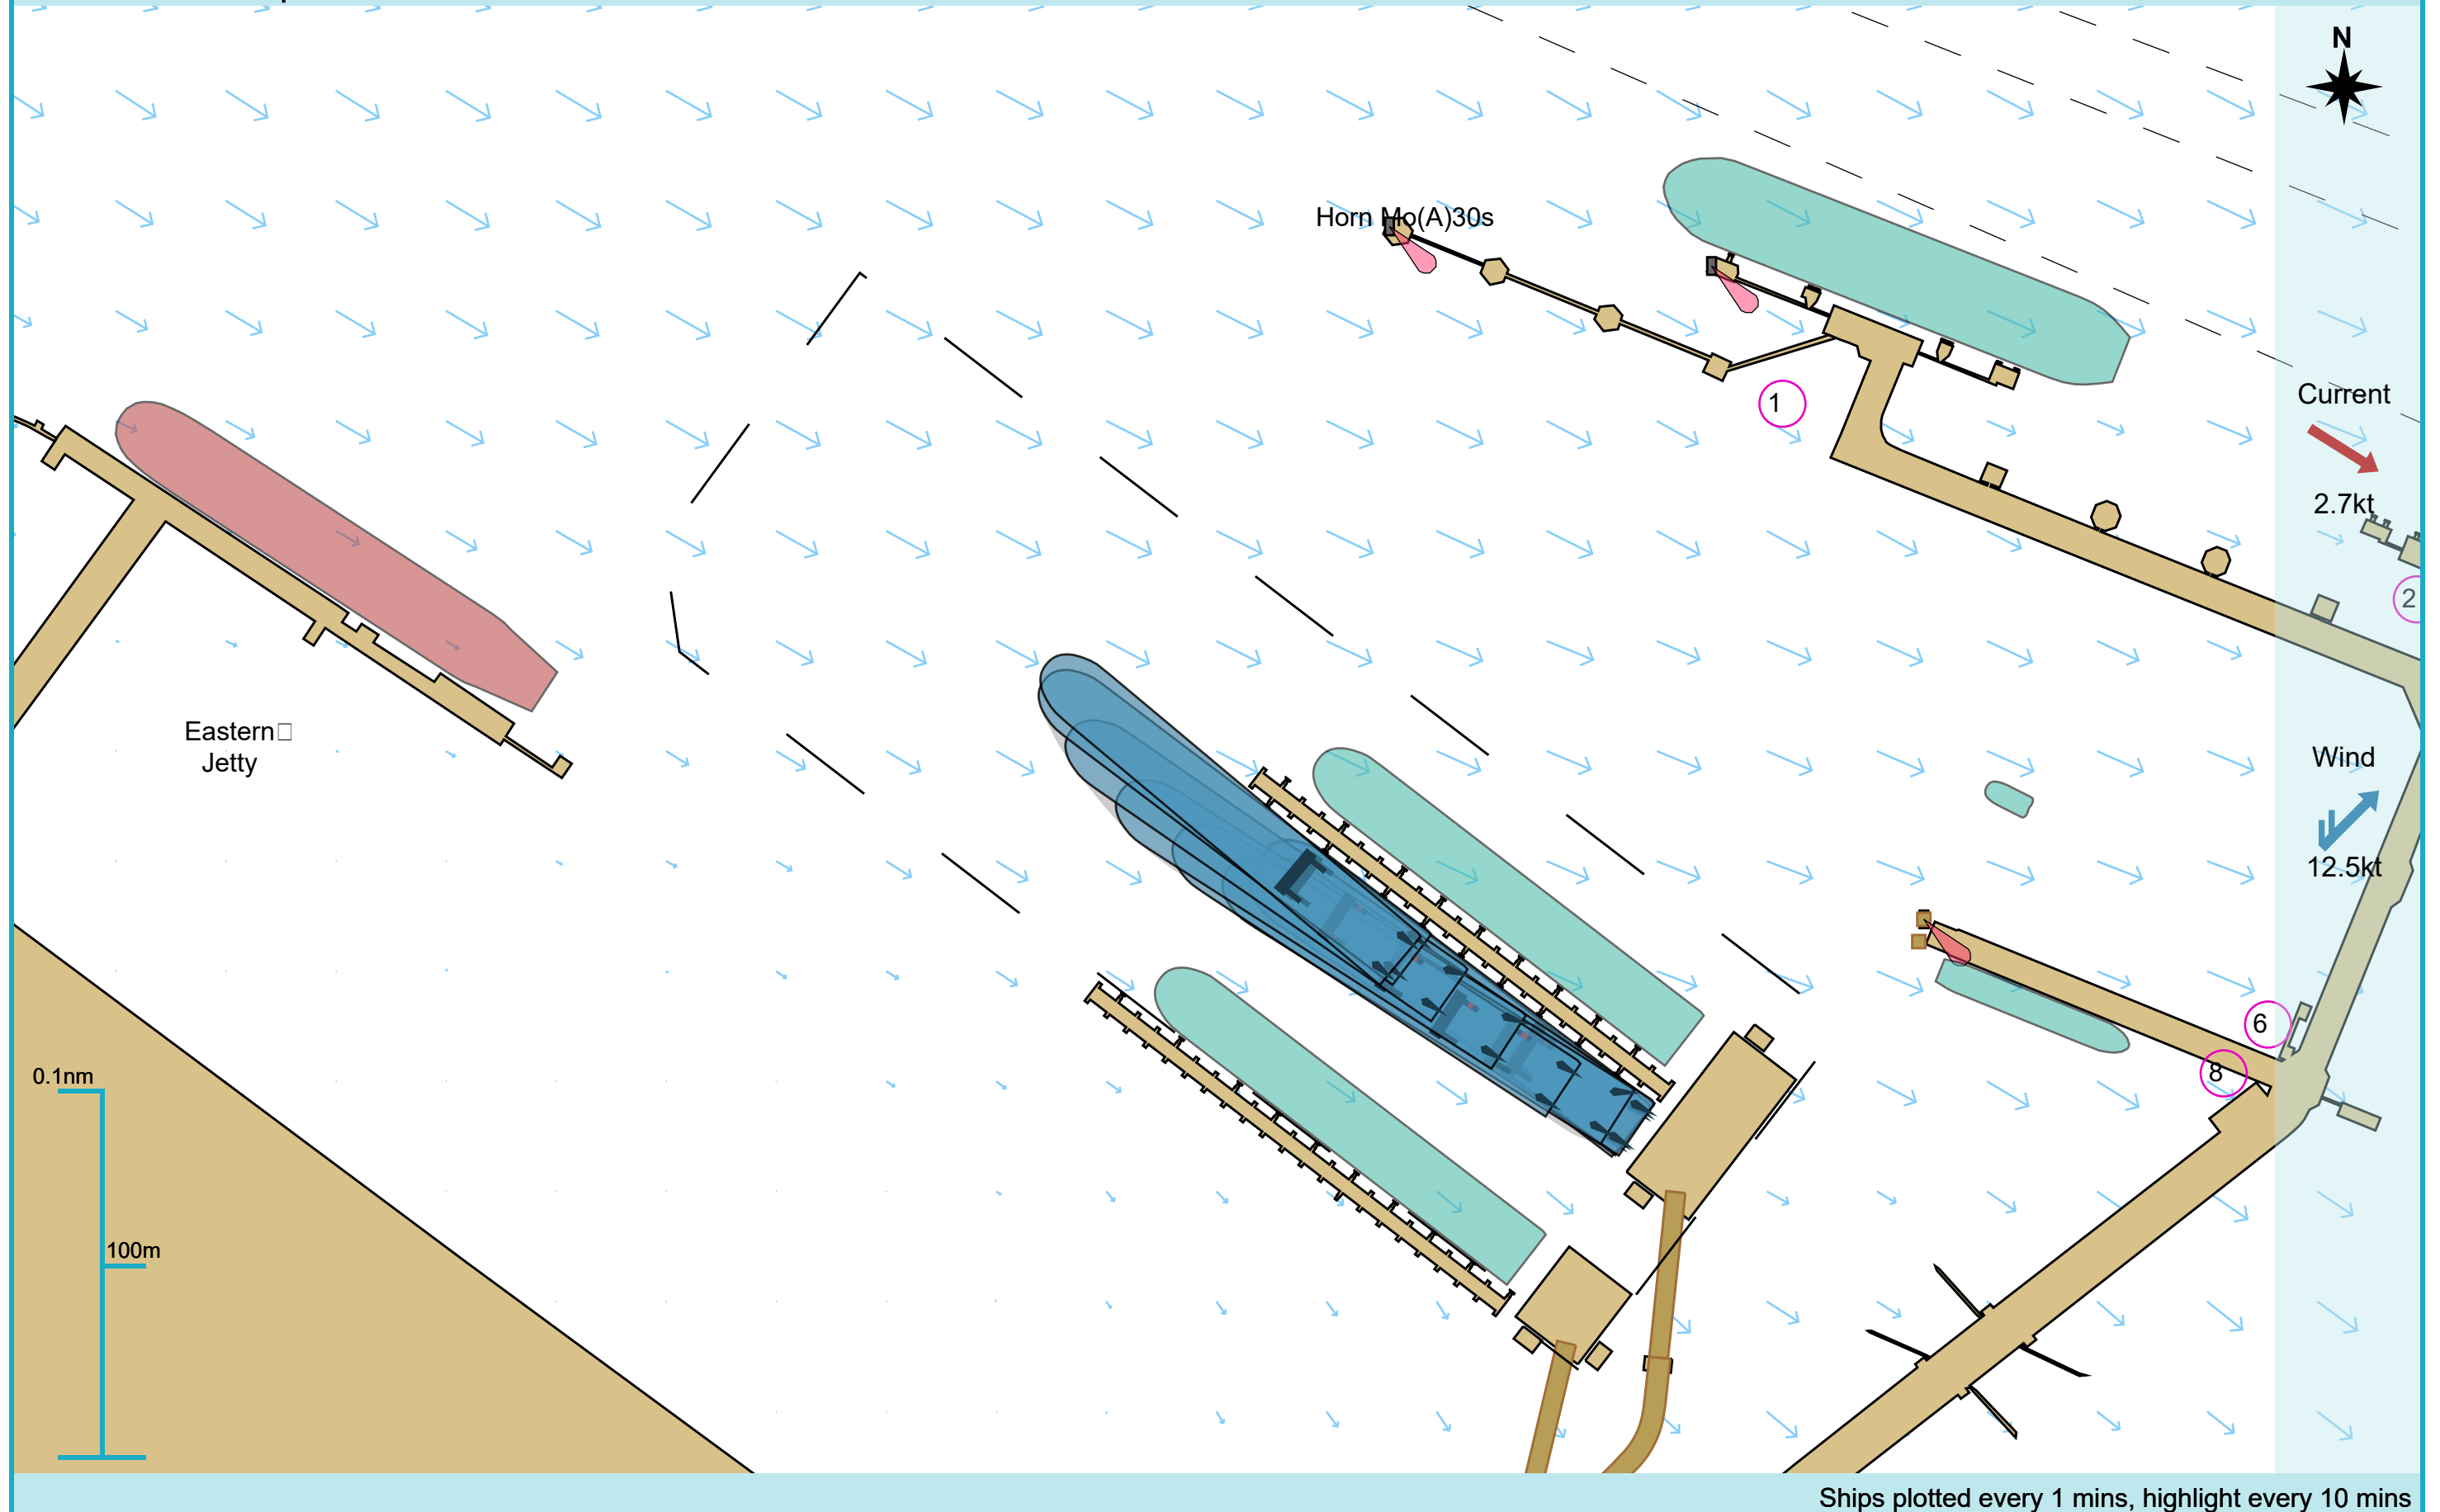

### Manoeuvre track plot

Ships plotted every 1 mins, highlight every 10 mins

Manoeuvre track plot

### Manoeuvre track plot

Ships plotted every 1 mins, highlight every 10 mins

Manoeuvre track plot

Ships plotted every 1 mins, highlight every 10 mins