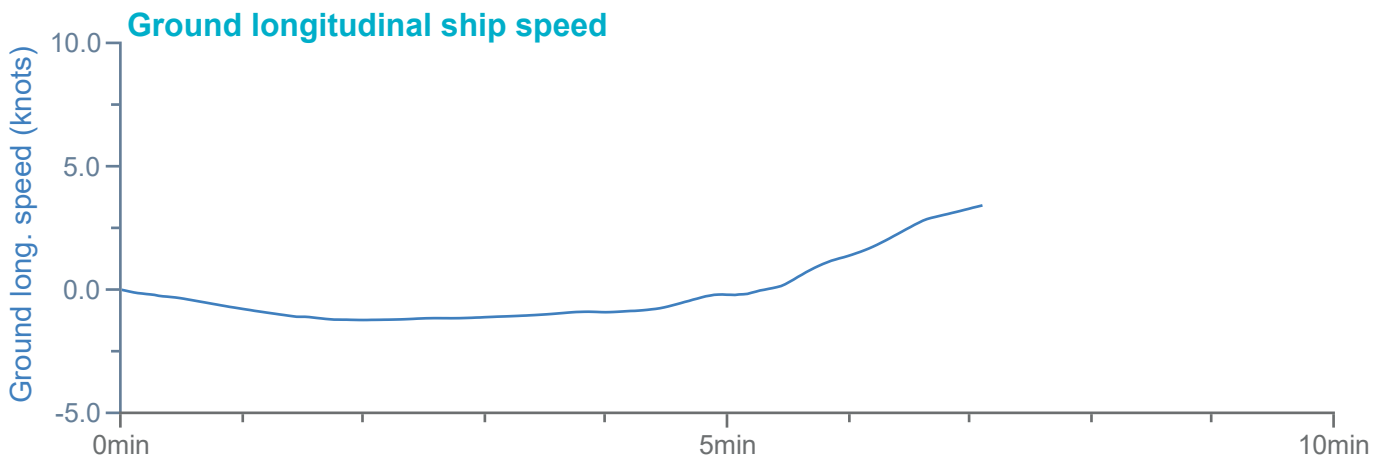

### Manoeuvre track plot

Ships plotted every 1 mins, highlight every 10 mins

Manoeuvre track plot