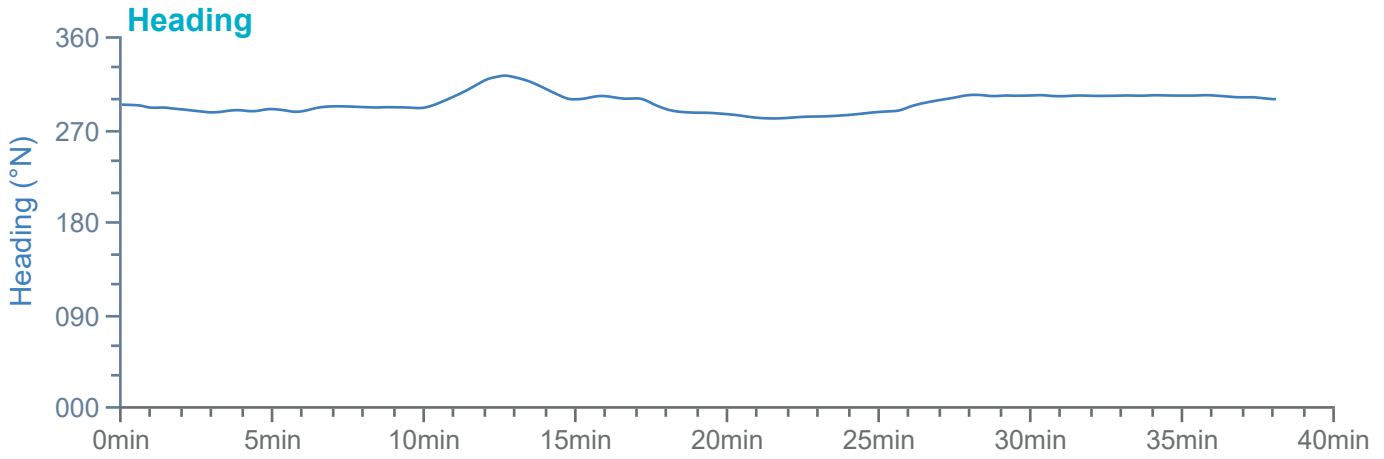

### Manoeuvre track plot

Ships plotted every 1 mins, highlight every 10 mins

### Manoeuvre track plot

Ships plotted every 1 mins, highlight every 10 mins

Manoeuvre track plot

Ships plotted every 1 mins, highlight every 10 mins