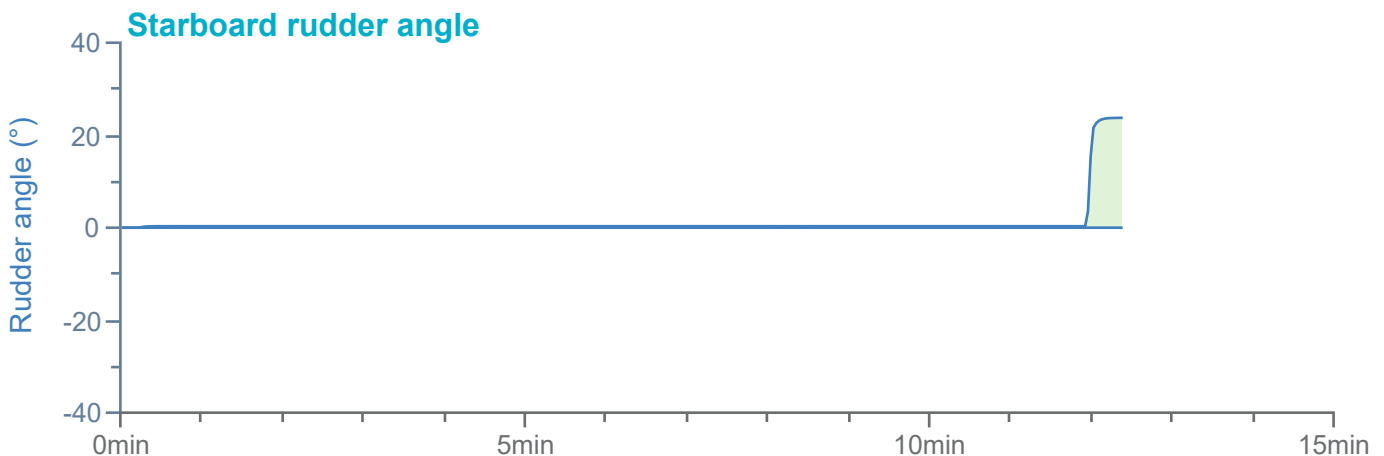

### Manoeuvre track plot

Ships plotted every 1 mins, highlight every 10 mins

### Manoeuvre track plot

Ships plotted every 1 mins, highlight every 10 mins

Manoeuvre track plot

Ships plotted every 1 mins, highlight every 10 mins