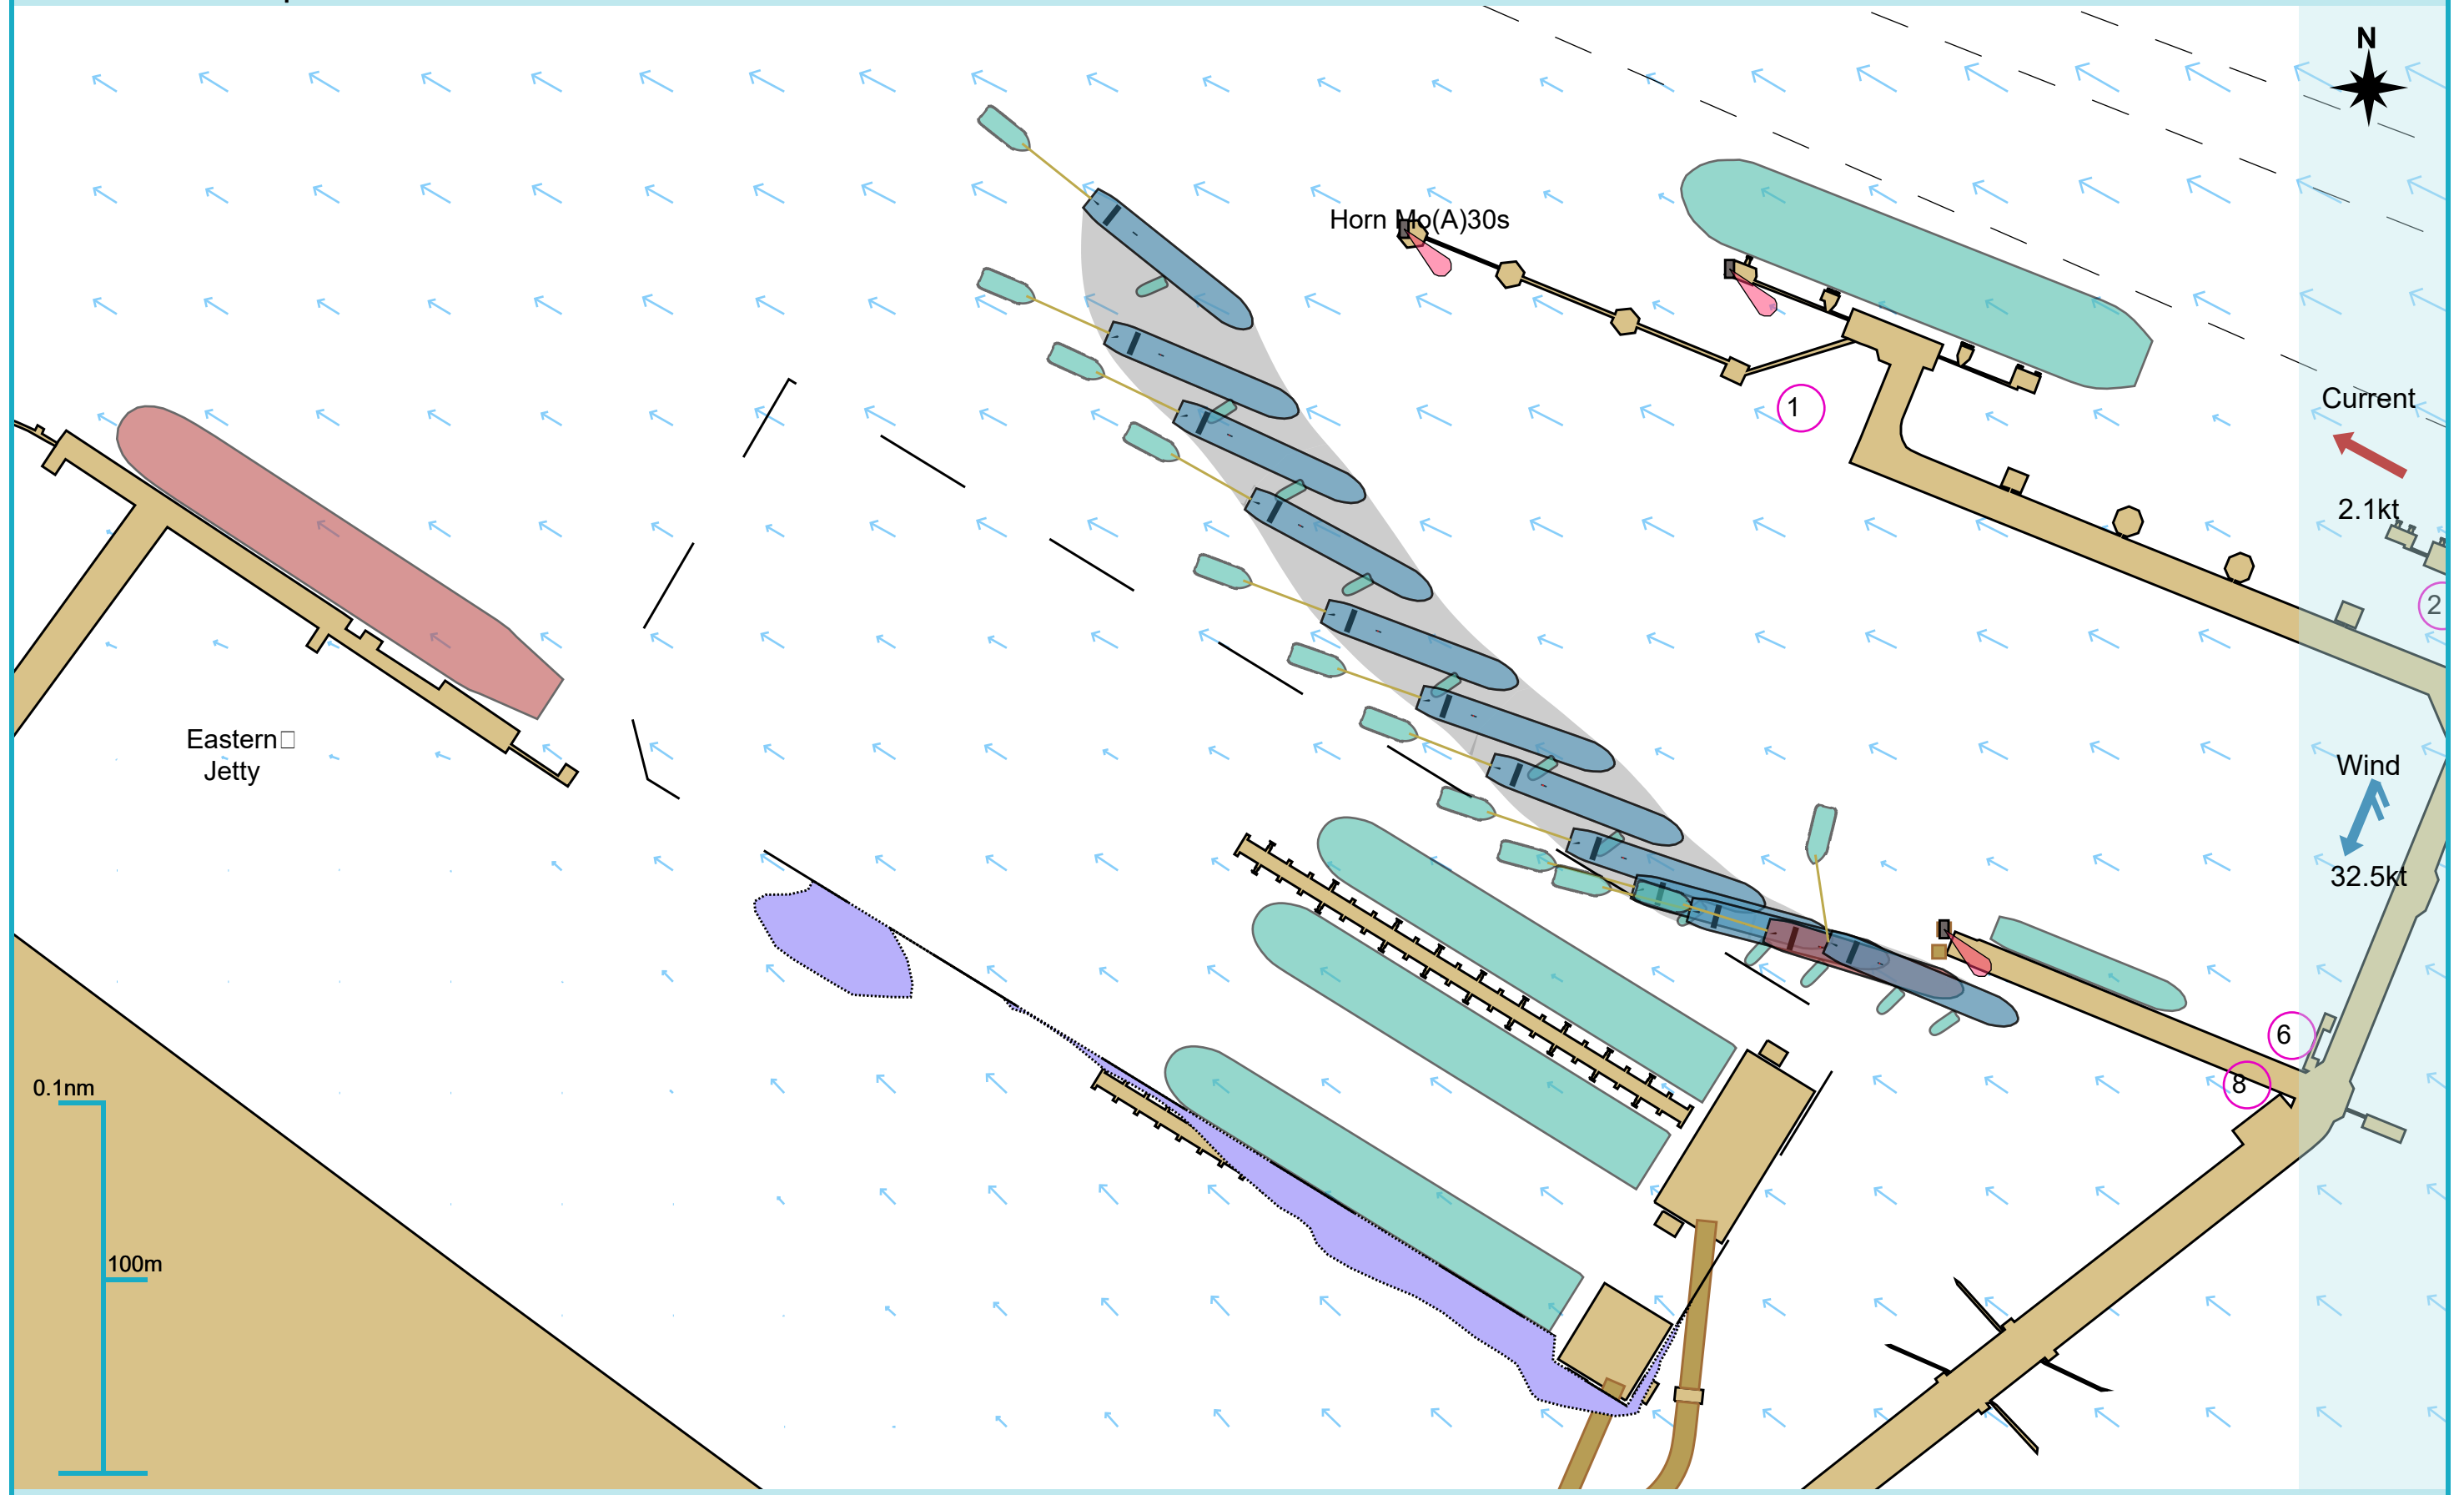

### Manoeuvre track plot

Ships plotted every 1 mins, highlight every 10 mins

### Manoeuvre track plot

Ships plotted every 1 mins, highlight every 10 mins

Manoeuvre track plot

Ships plotted every 1 mins, highlight every 10 mins