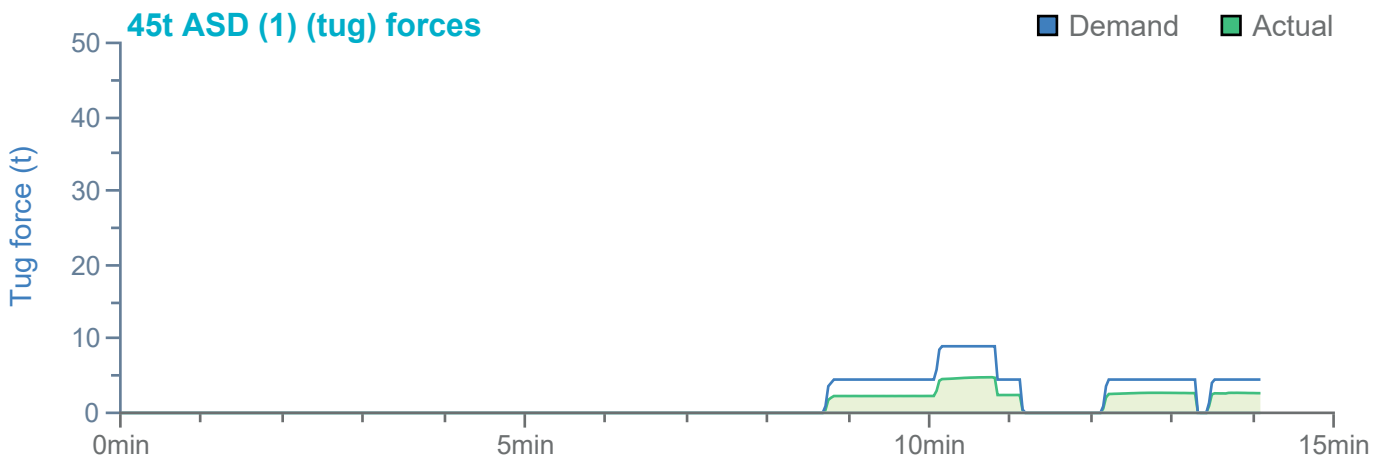

### Manoeuvre track plot

Ships plotted every 1 mins, highlight every 10 mins