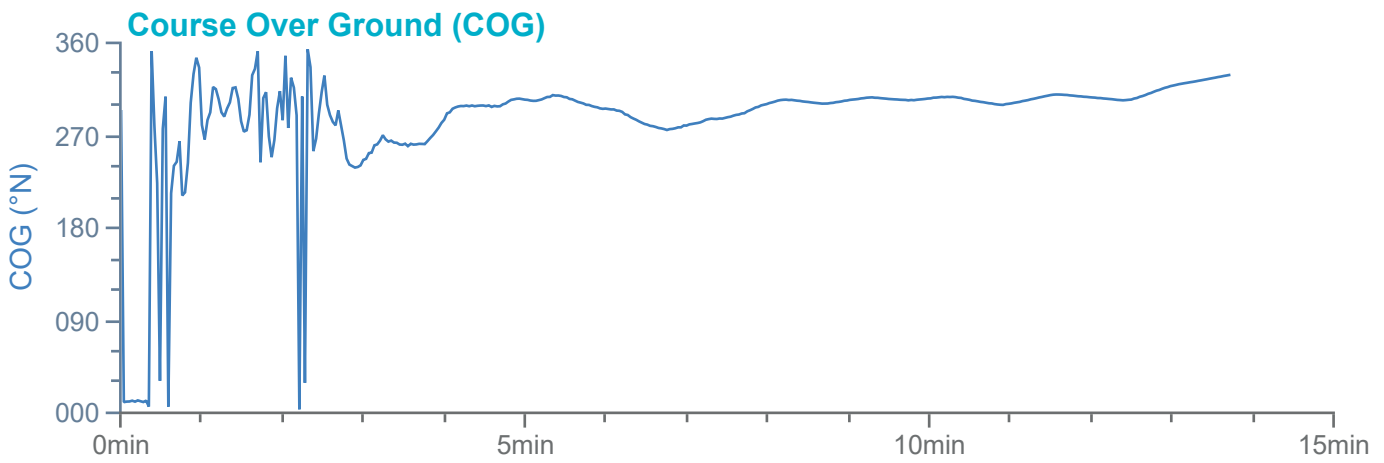

### Manoeuvre track plot

Ships plotted every 1 mins, highlight every 10 mins

Manoeuvre track plot

Ships plotted every 1 mins, highlight every 10 mins

### Manoeuvre track plot

Ships plotted every 1 mins, highlight every 10 mins