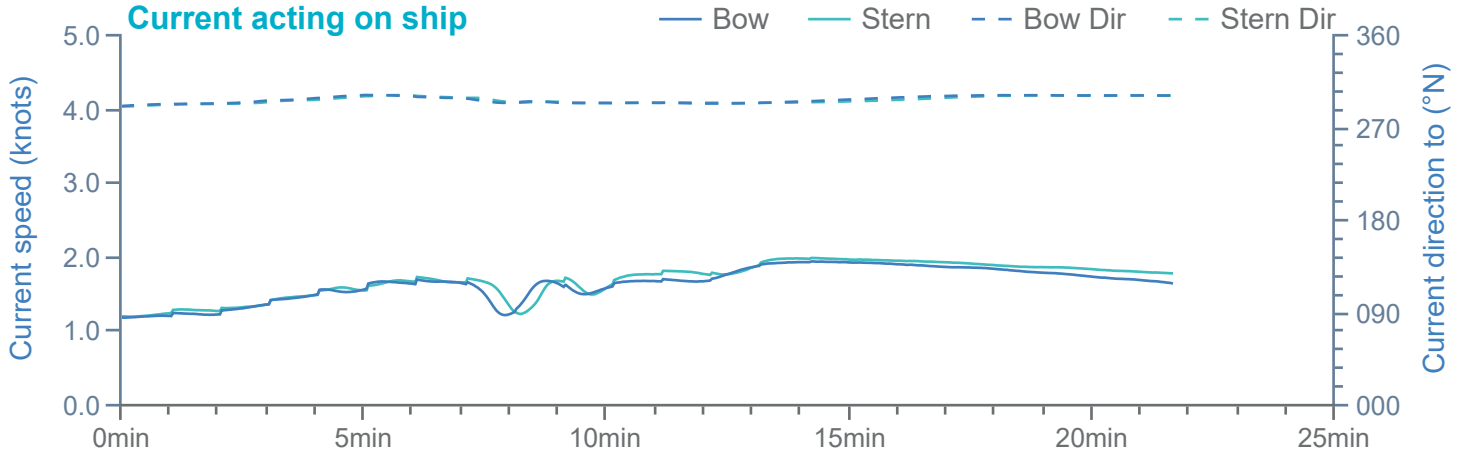

### Manoeuvre track plot

Ships plotted every 1 mins, highlight every 10 mins

Manoeuvre track plot

### Manoeuvre track plot

Ships plotted every 1 mins, highlight every 10 mins