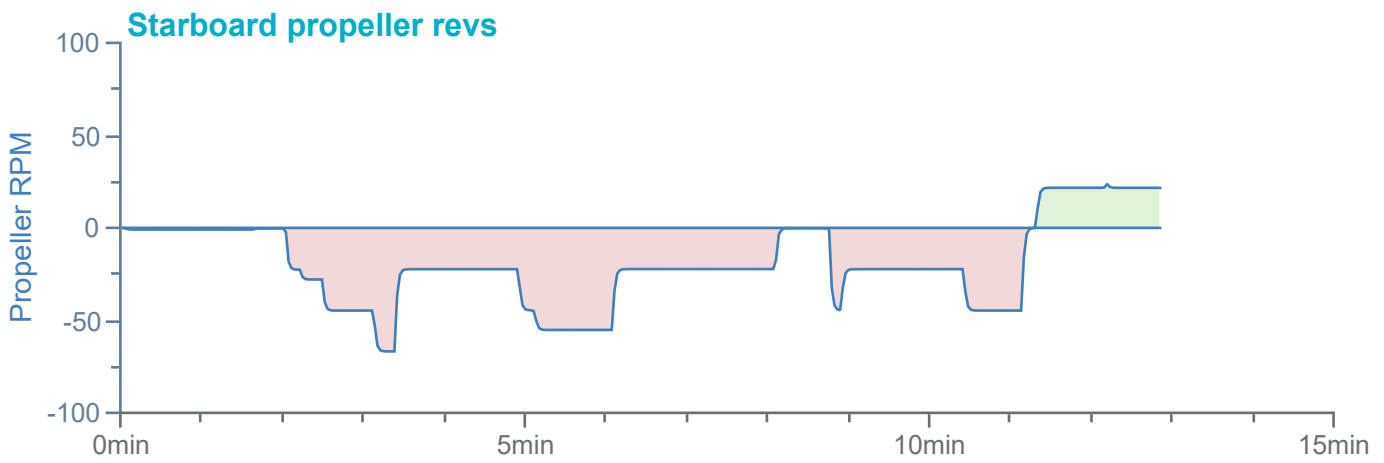

### Manoeuvre track plot

Ships plotted every 1 mins, highlight every 10 mins

Manoeuvre track plot

Ships plotted every 1 mins, highlight every 10 mins

### Manoeuvre track plot

Ships plotted every 1 mins, highlight every 10 mins

### Manoeuvre track plot

Ships plotted every 1 mins, highlight every 10 mins

Manoeuvre track plot