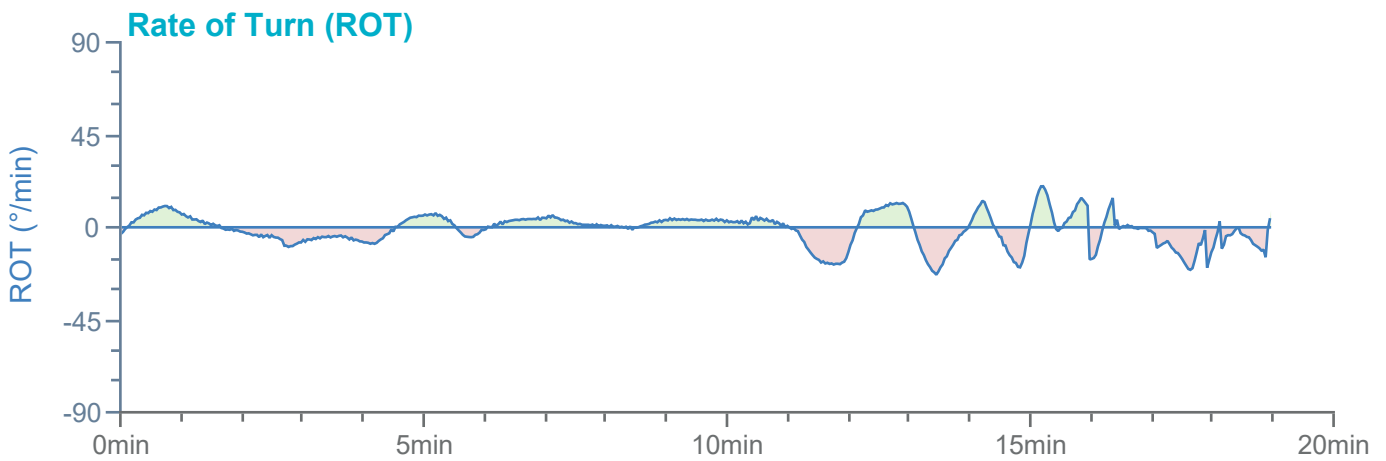

### Manoeuvre track plot

Ships plotted every 1 mins, highlight every 10 mins

### Manoeuvre track plot