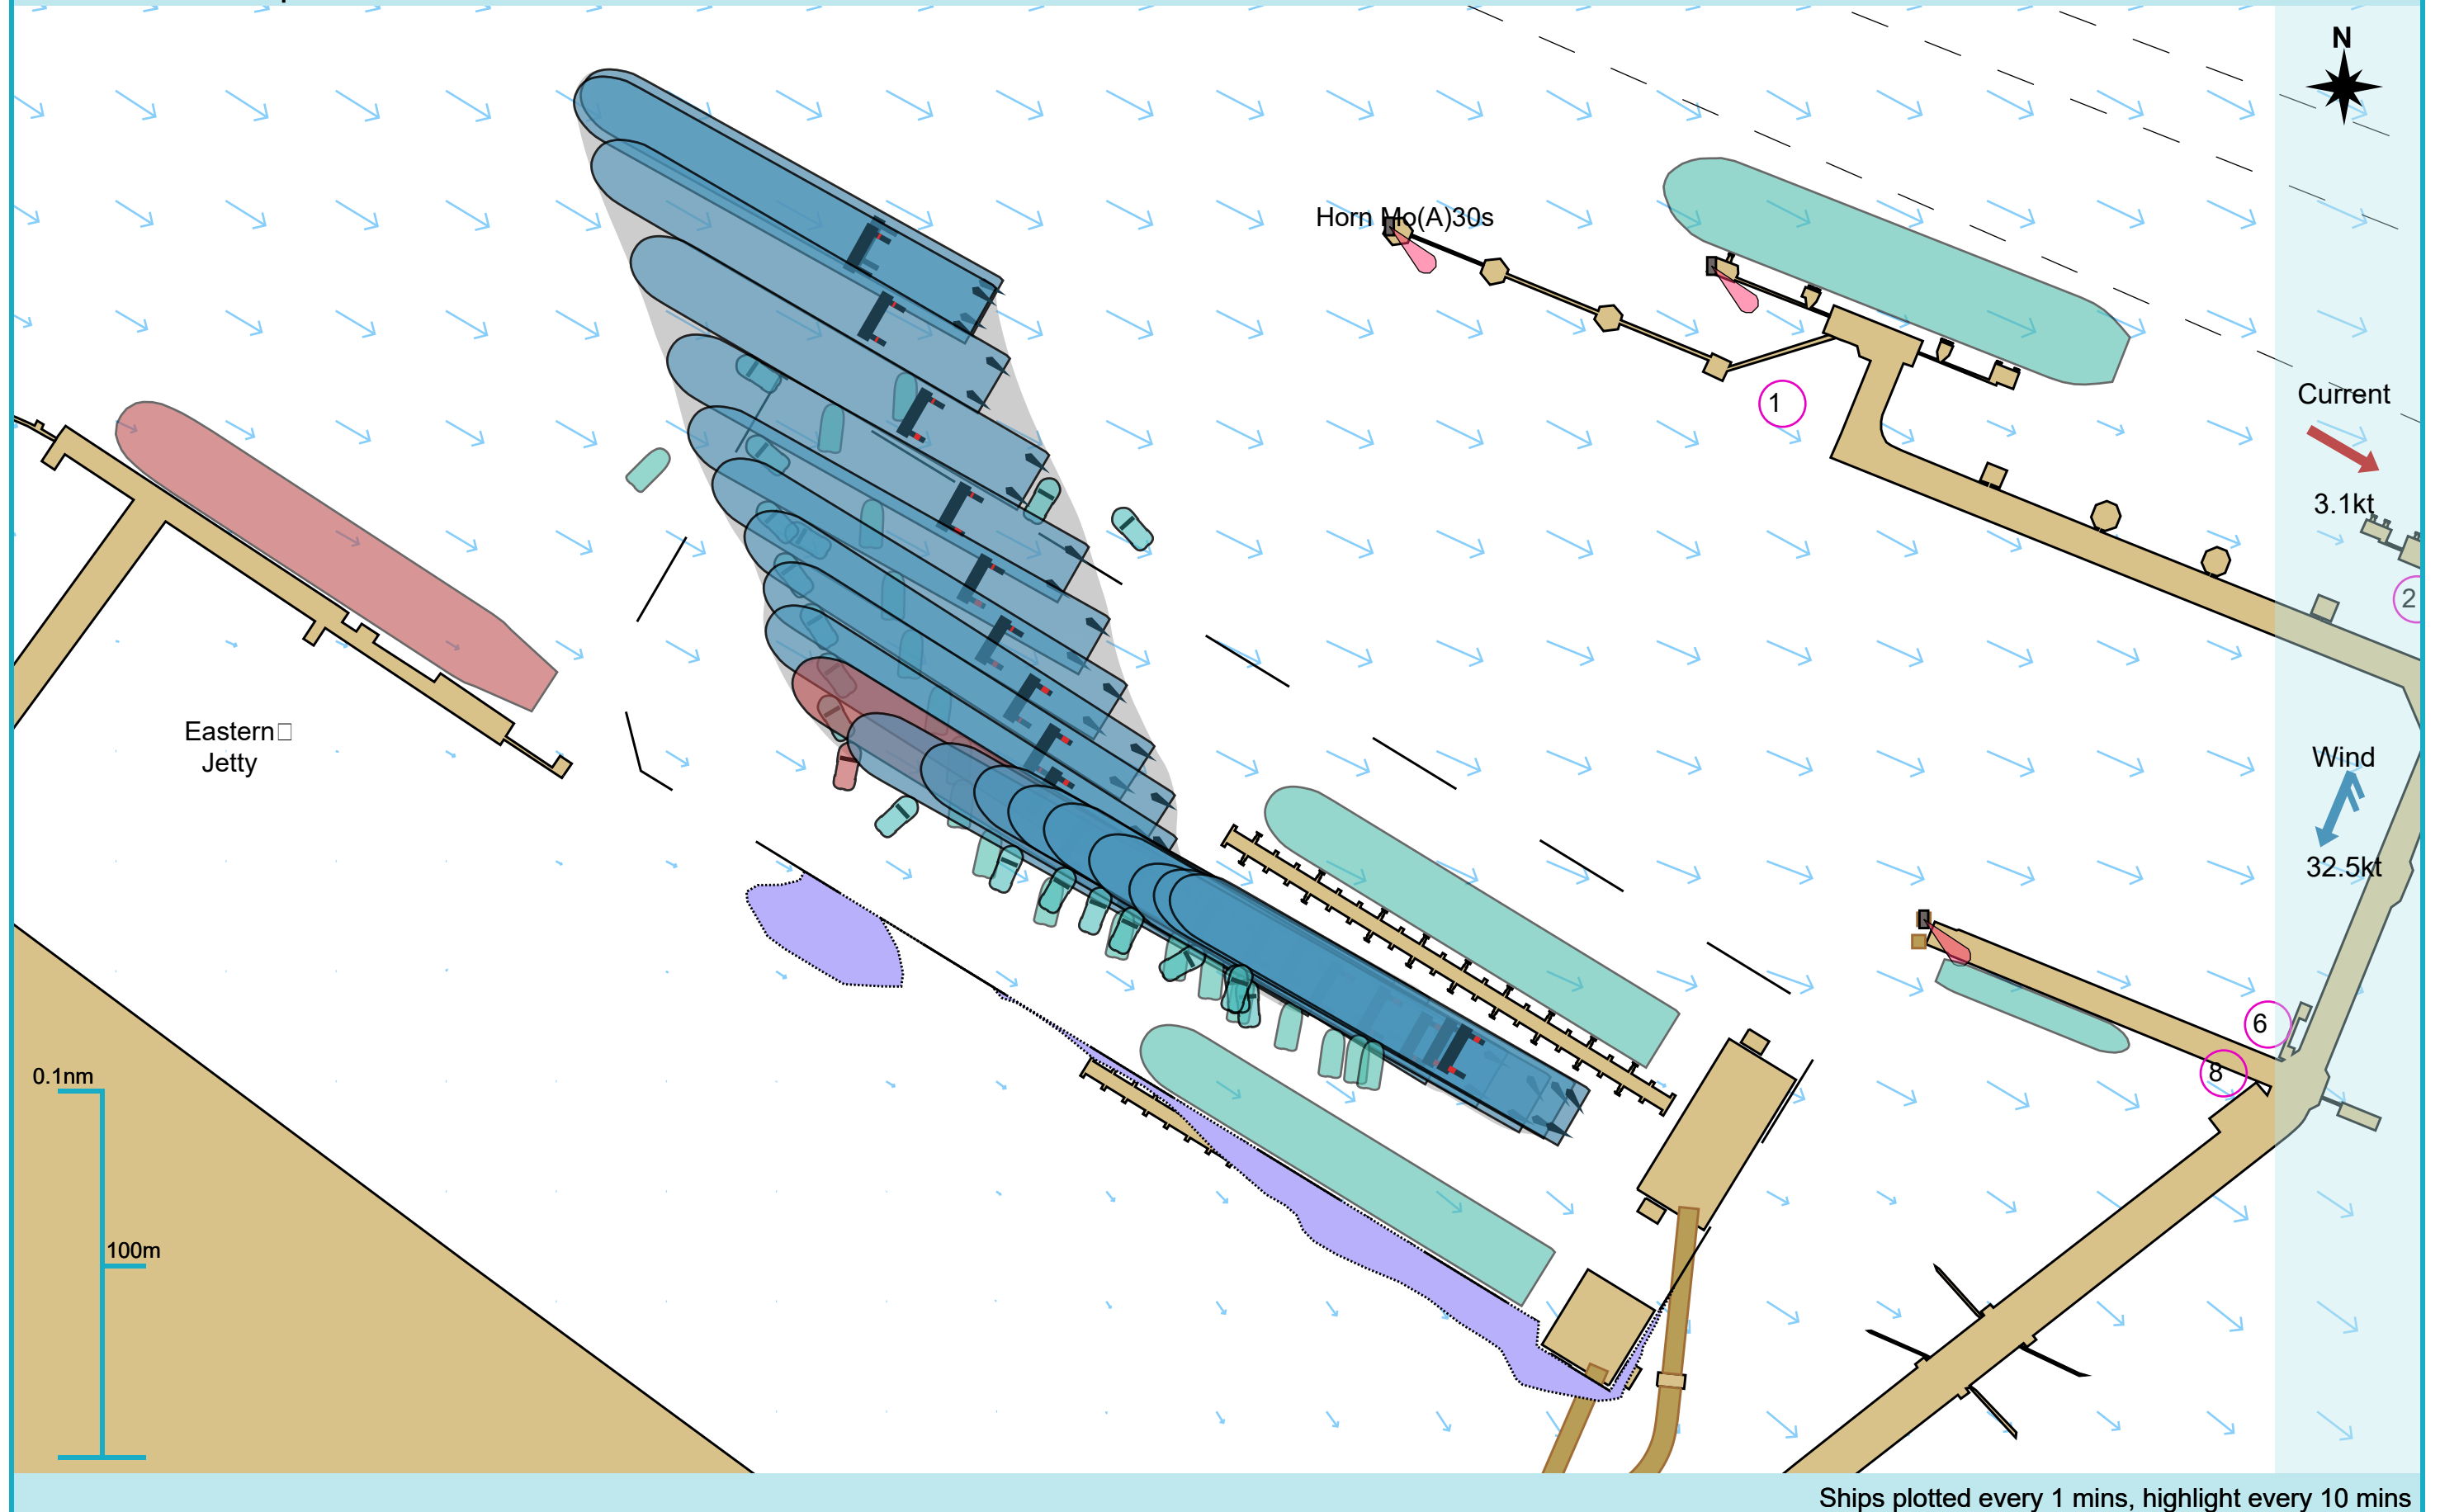

### Manoeuvre track plot

Ships plotted every 1 mins, highlight every 10 mins

Manoeuvre track plot

Ships plotted every 1 mins, highlight every 10 mins

### Manoeuvre track plot

Ships plotted every 1 mins, highlight every 10 mins

Manoeuvre track plot

### Manoeuvre track plot

Ships plotted every 1 mins, highlight every 10 mins