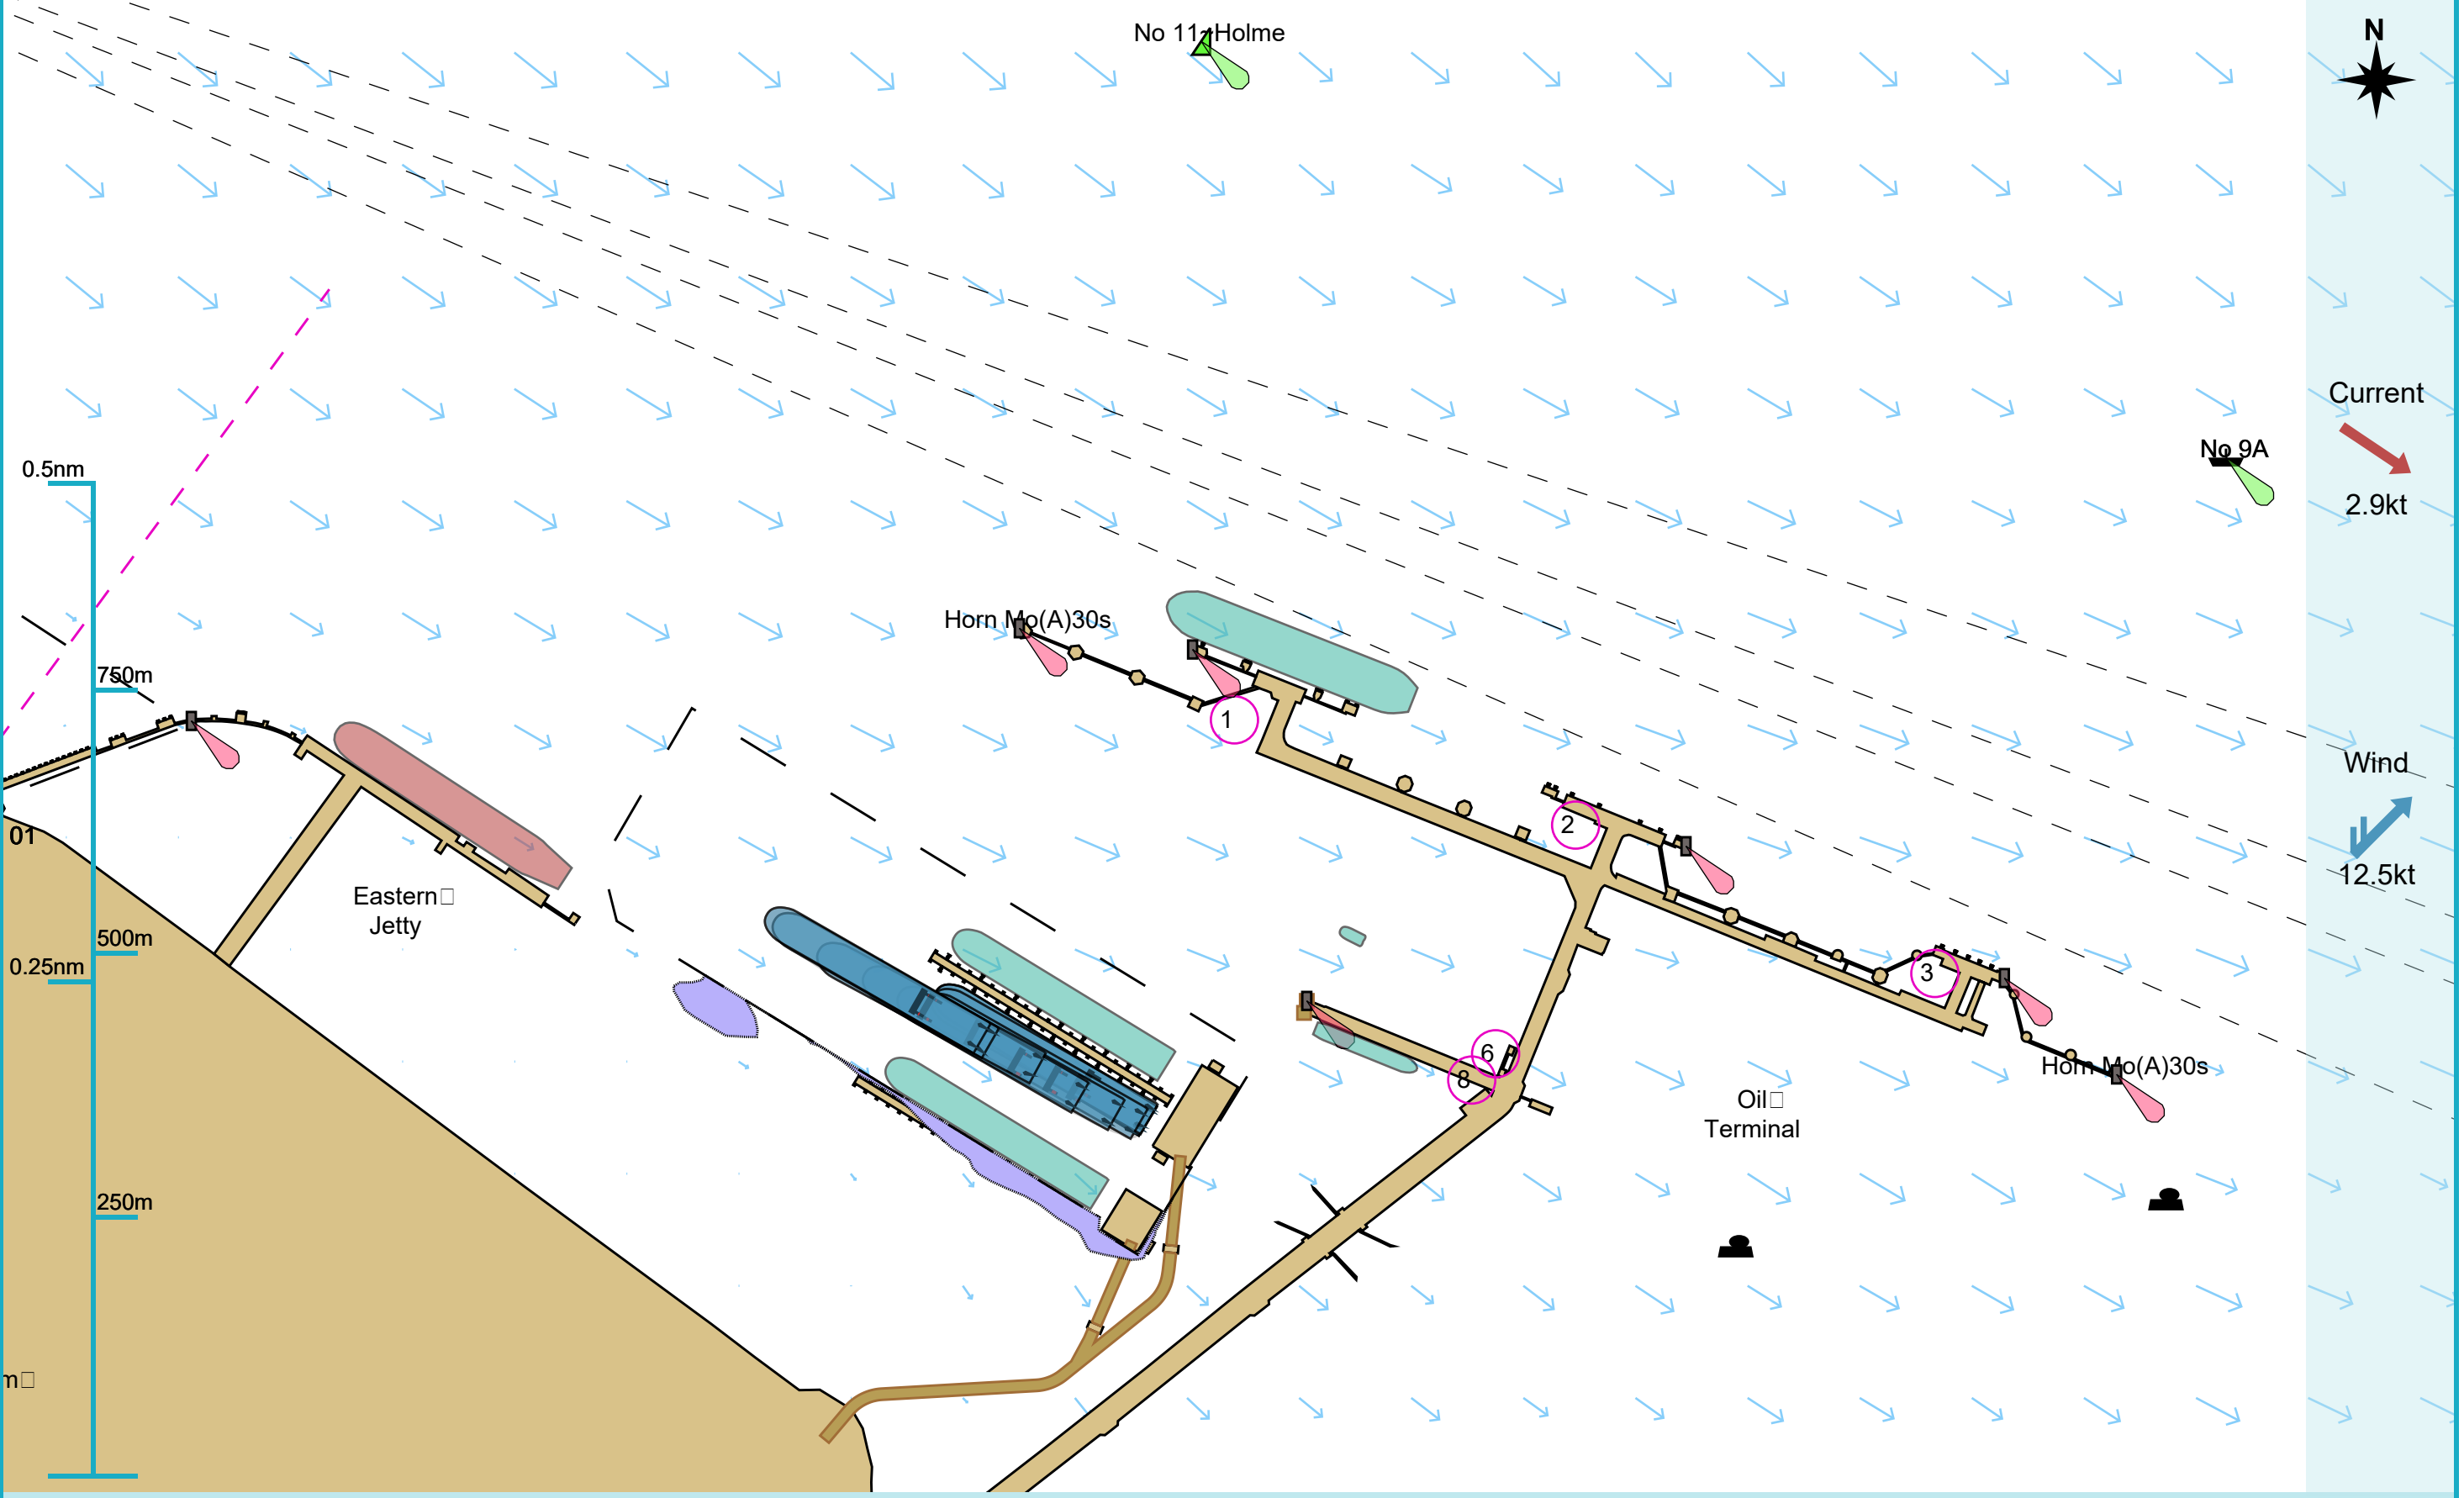

### Manoeuvre track plot

Ships plotted every 1 mins, highlight every 10 mins

Manoeuvre track plot

Ships plotted every 1 mins, highlight every 10 mins

### Manoeuvre track plot

Ships plotted every 1 mins, highlight every 10 mins

Manoeuvre track plot