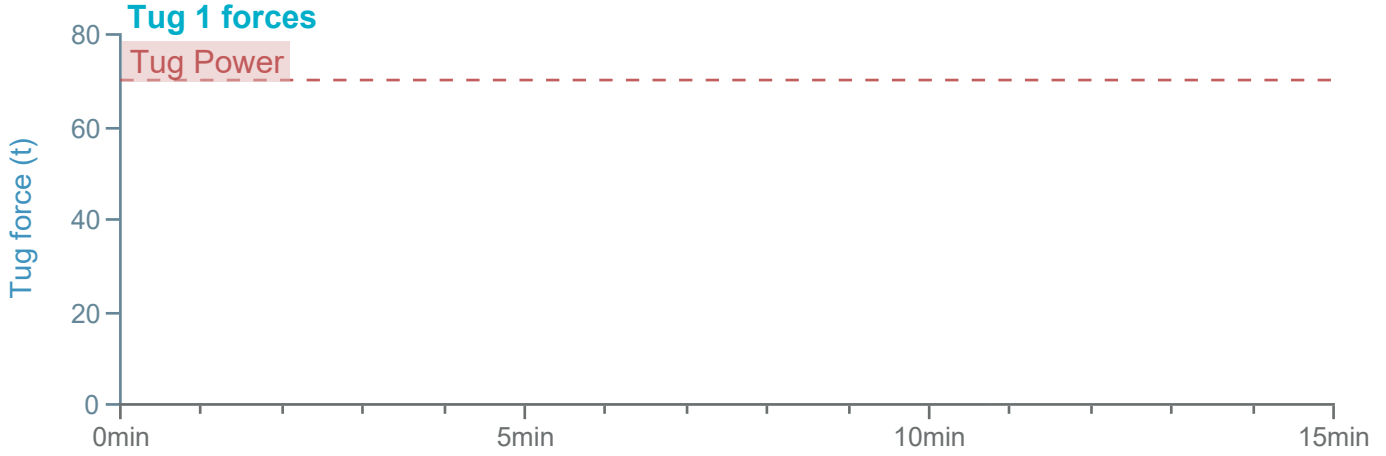

### Manoeuvre track plot

Ships plotted every 1 mins, highlight every 10 mins

Manoeuvre track plot

Ships plotted every 1 mins, highlight every 10 mins