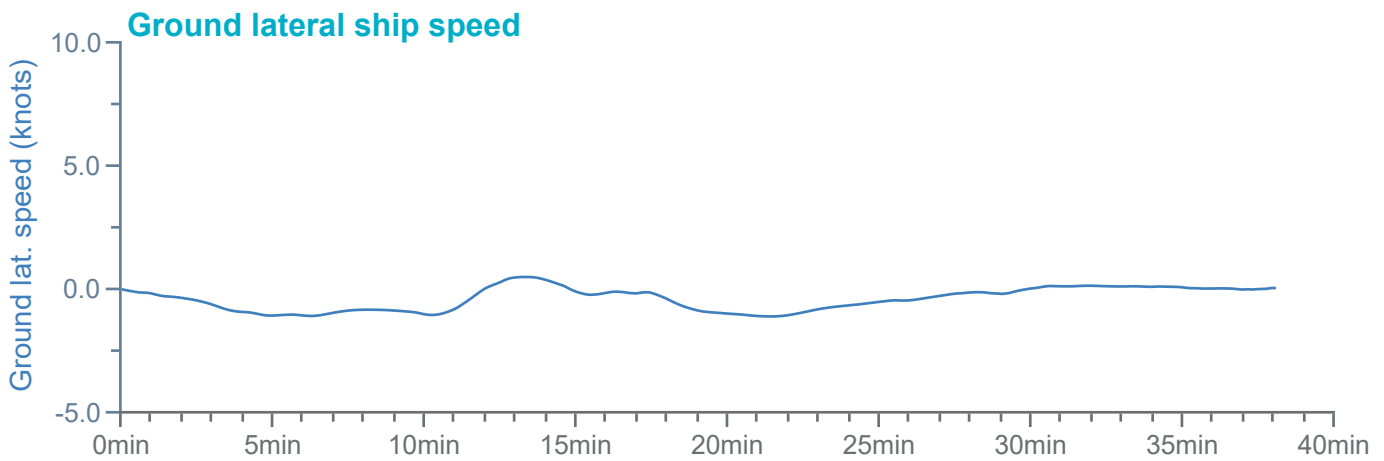

### Manoeuvre track plot

Ships plotted every 1 mins, highlight every 10 mins

### Manoeuvre track plot

Ships plotted every 1 mins, highlight every 10 mins

Manoeuvre track plot

Ships plotted every 1 mins, highlight every 10 mins