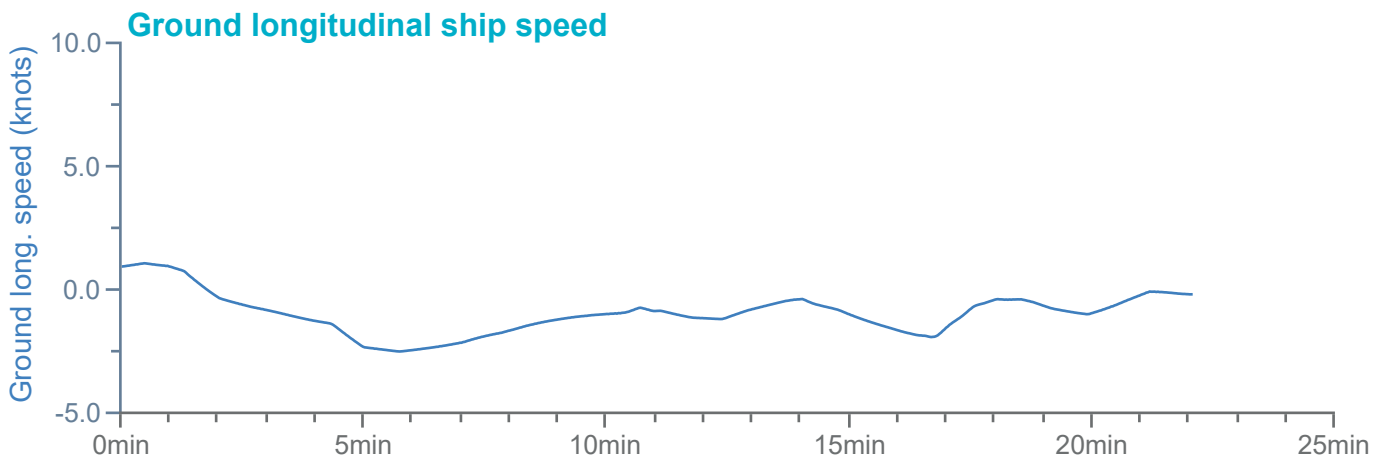

### Manoeuvre track plot

Ships plotted every 1 mins, highlight every 10 mins

Manoeuvre track plot

Ships plotted every 1 mins, highlight every 10 mins