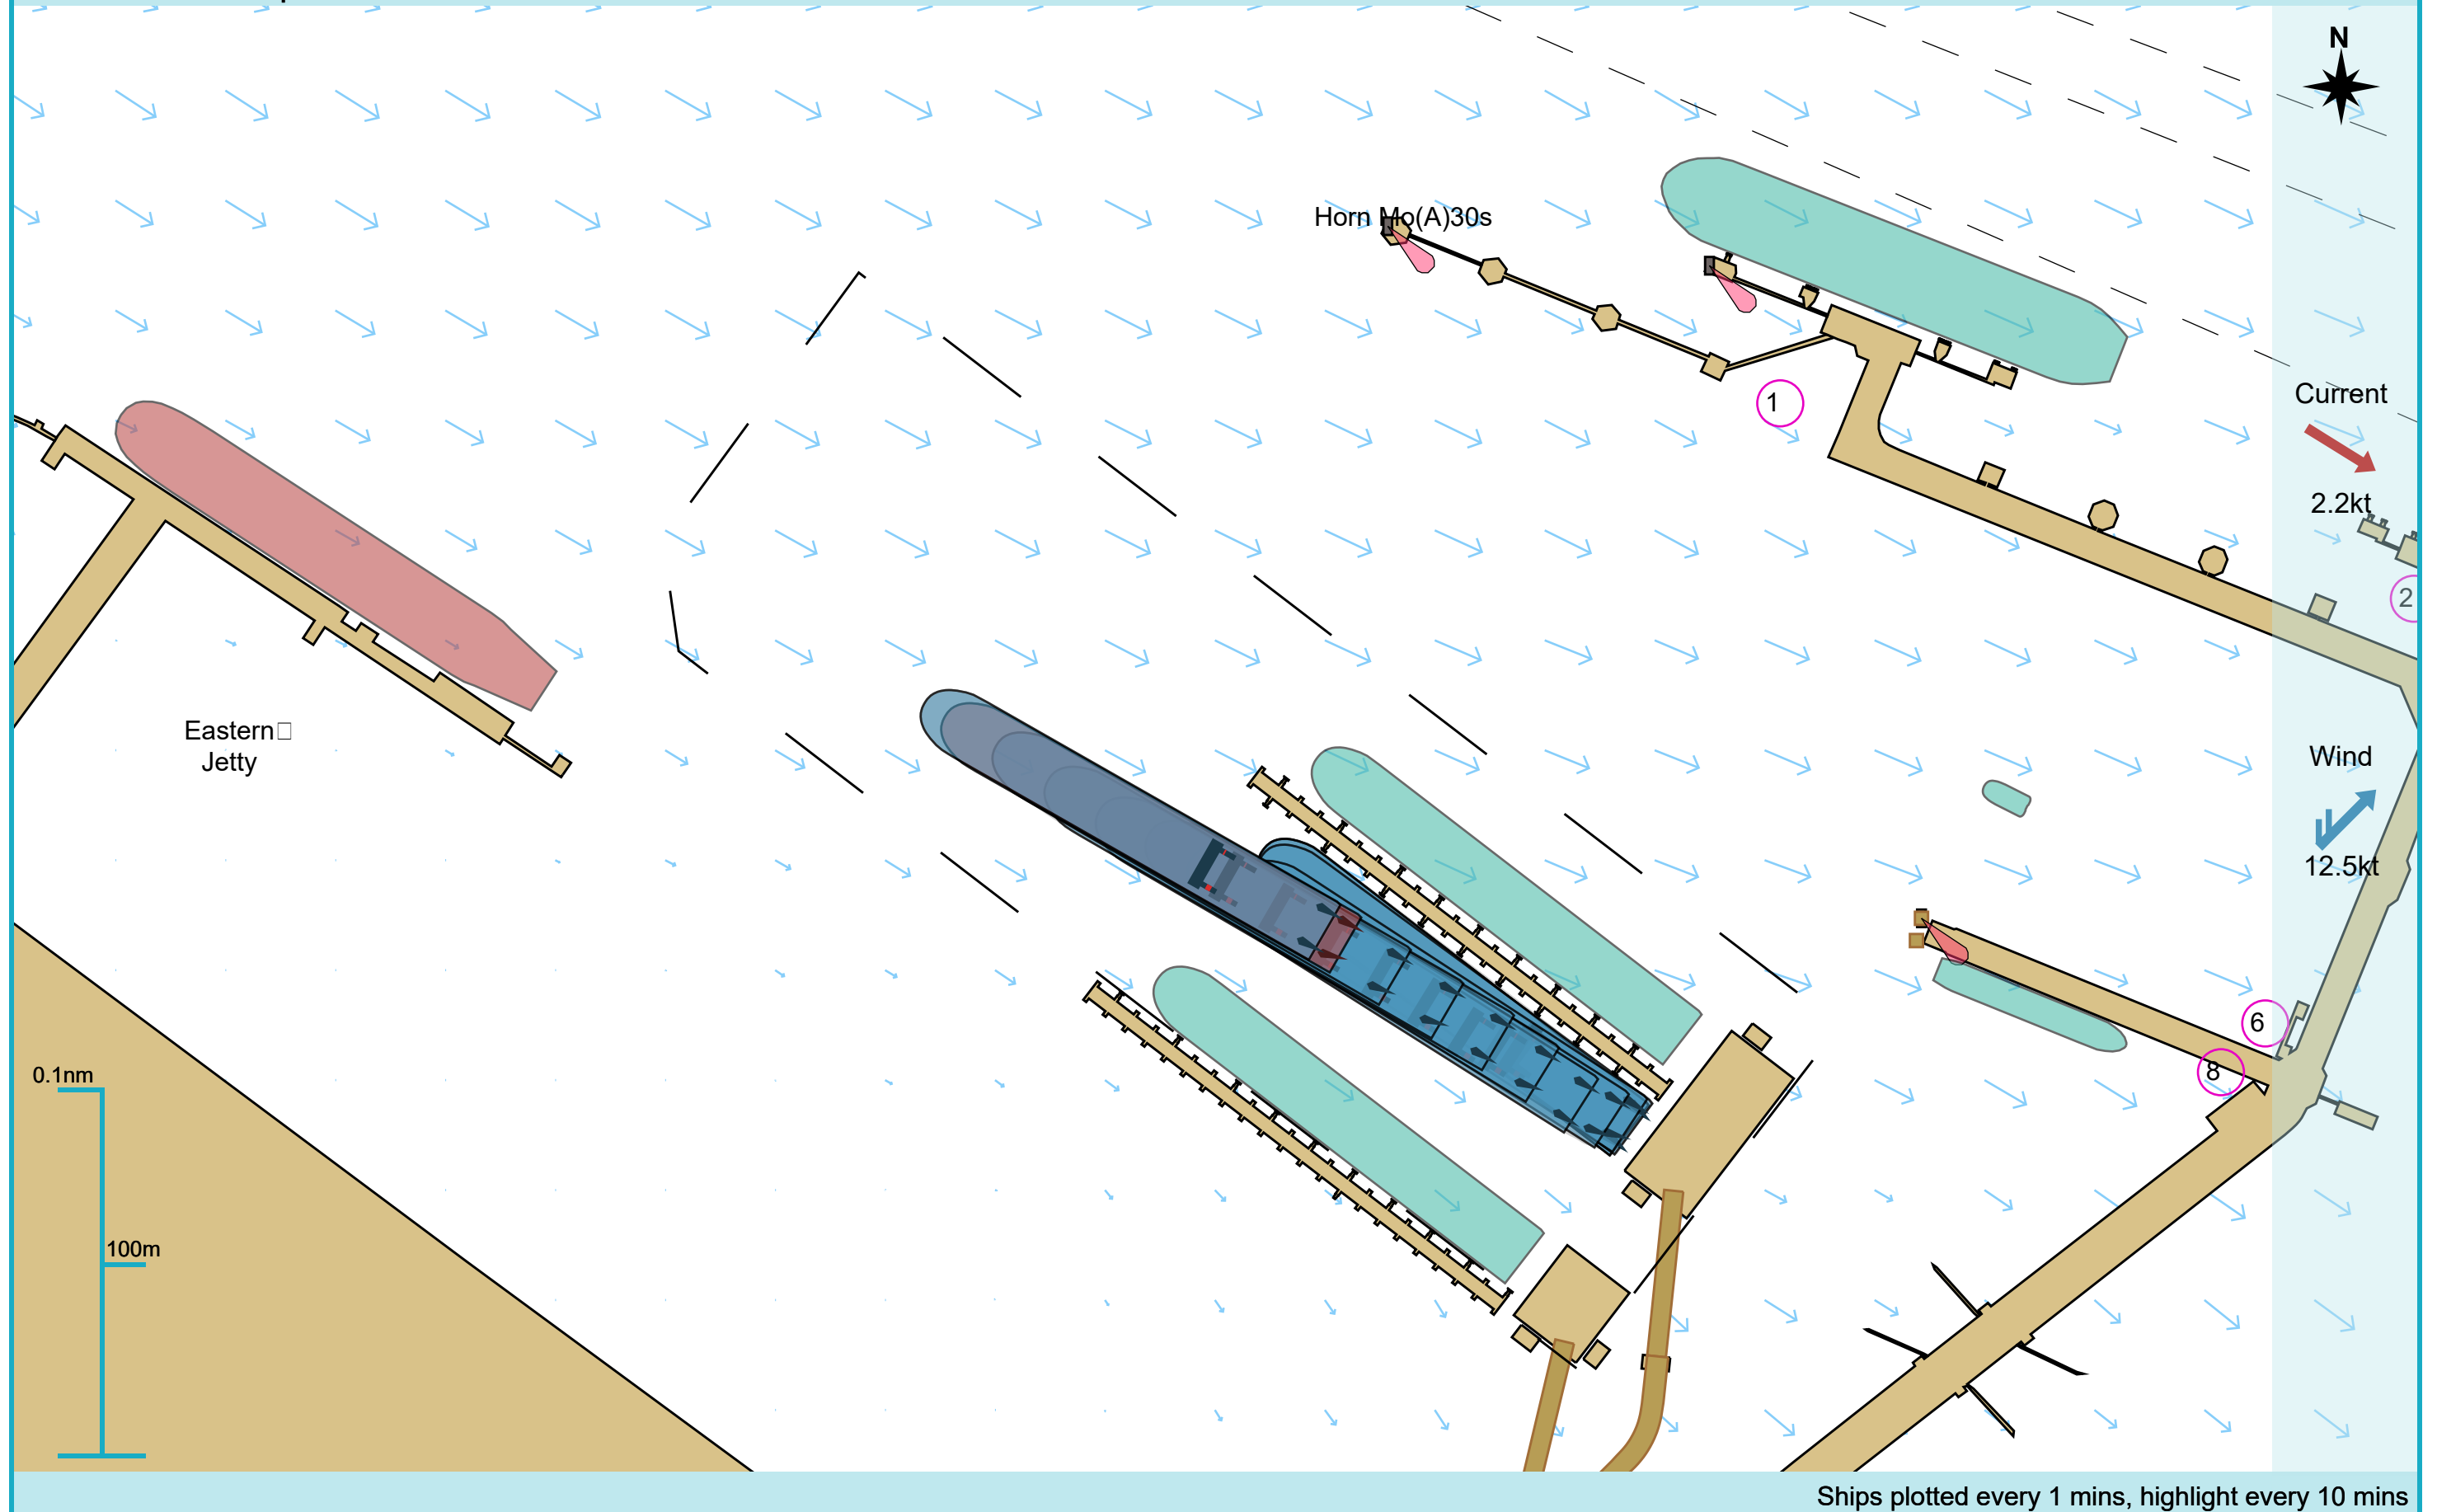

### Manoeuvre track plot

Ships plotted every 1 mins, highlight every 10 mins

Manoeuvre track plot

Ships plotted every 1 mins, highlight every 10 mins