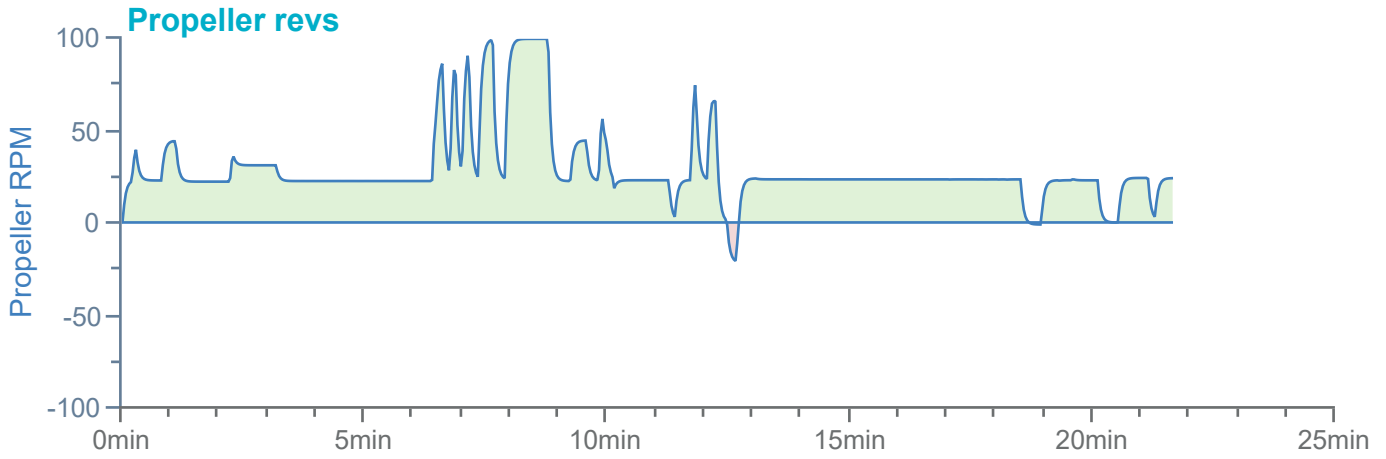

### Manoeuvre track plot

Ships plotted every 1 mins, highlight every 10 mins

### Manoeuvre track plot

Ships plotted every 1 mins, highlight every 10 mins

Manoeuvre track plot

Ships plotted every 1 mins, highlight every 10 mins