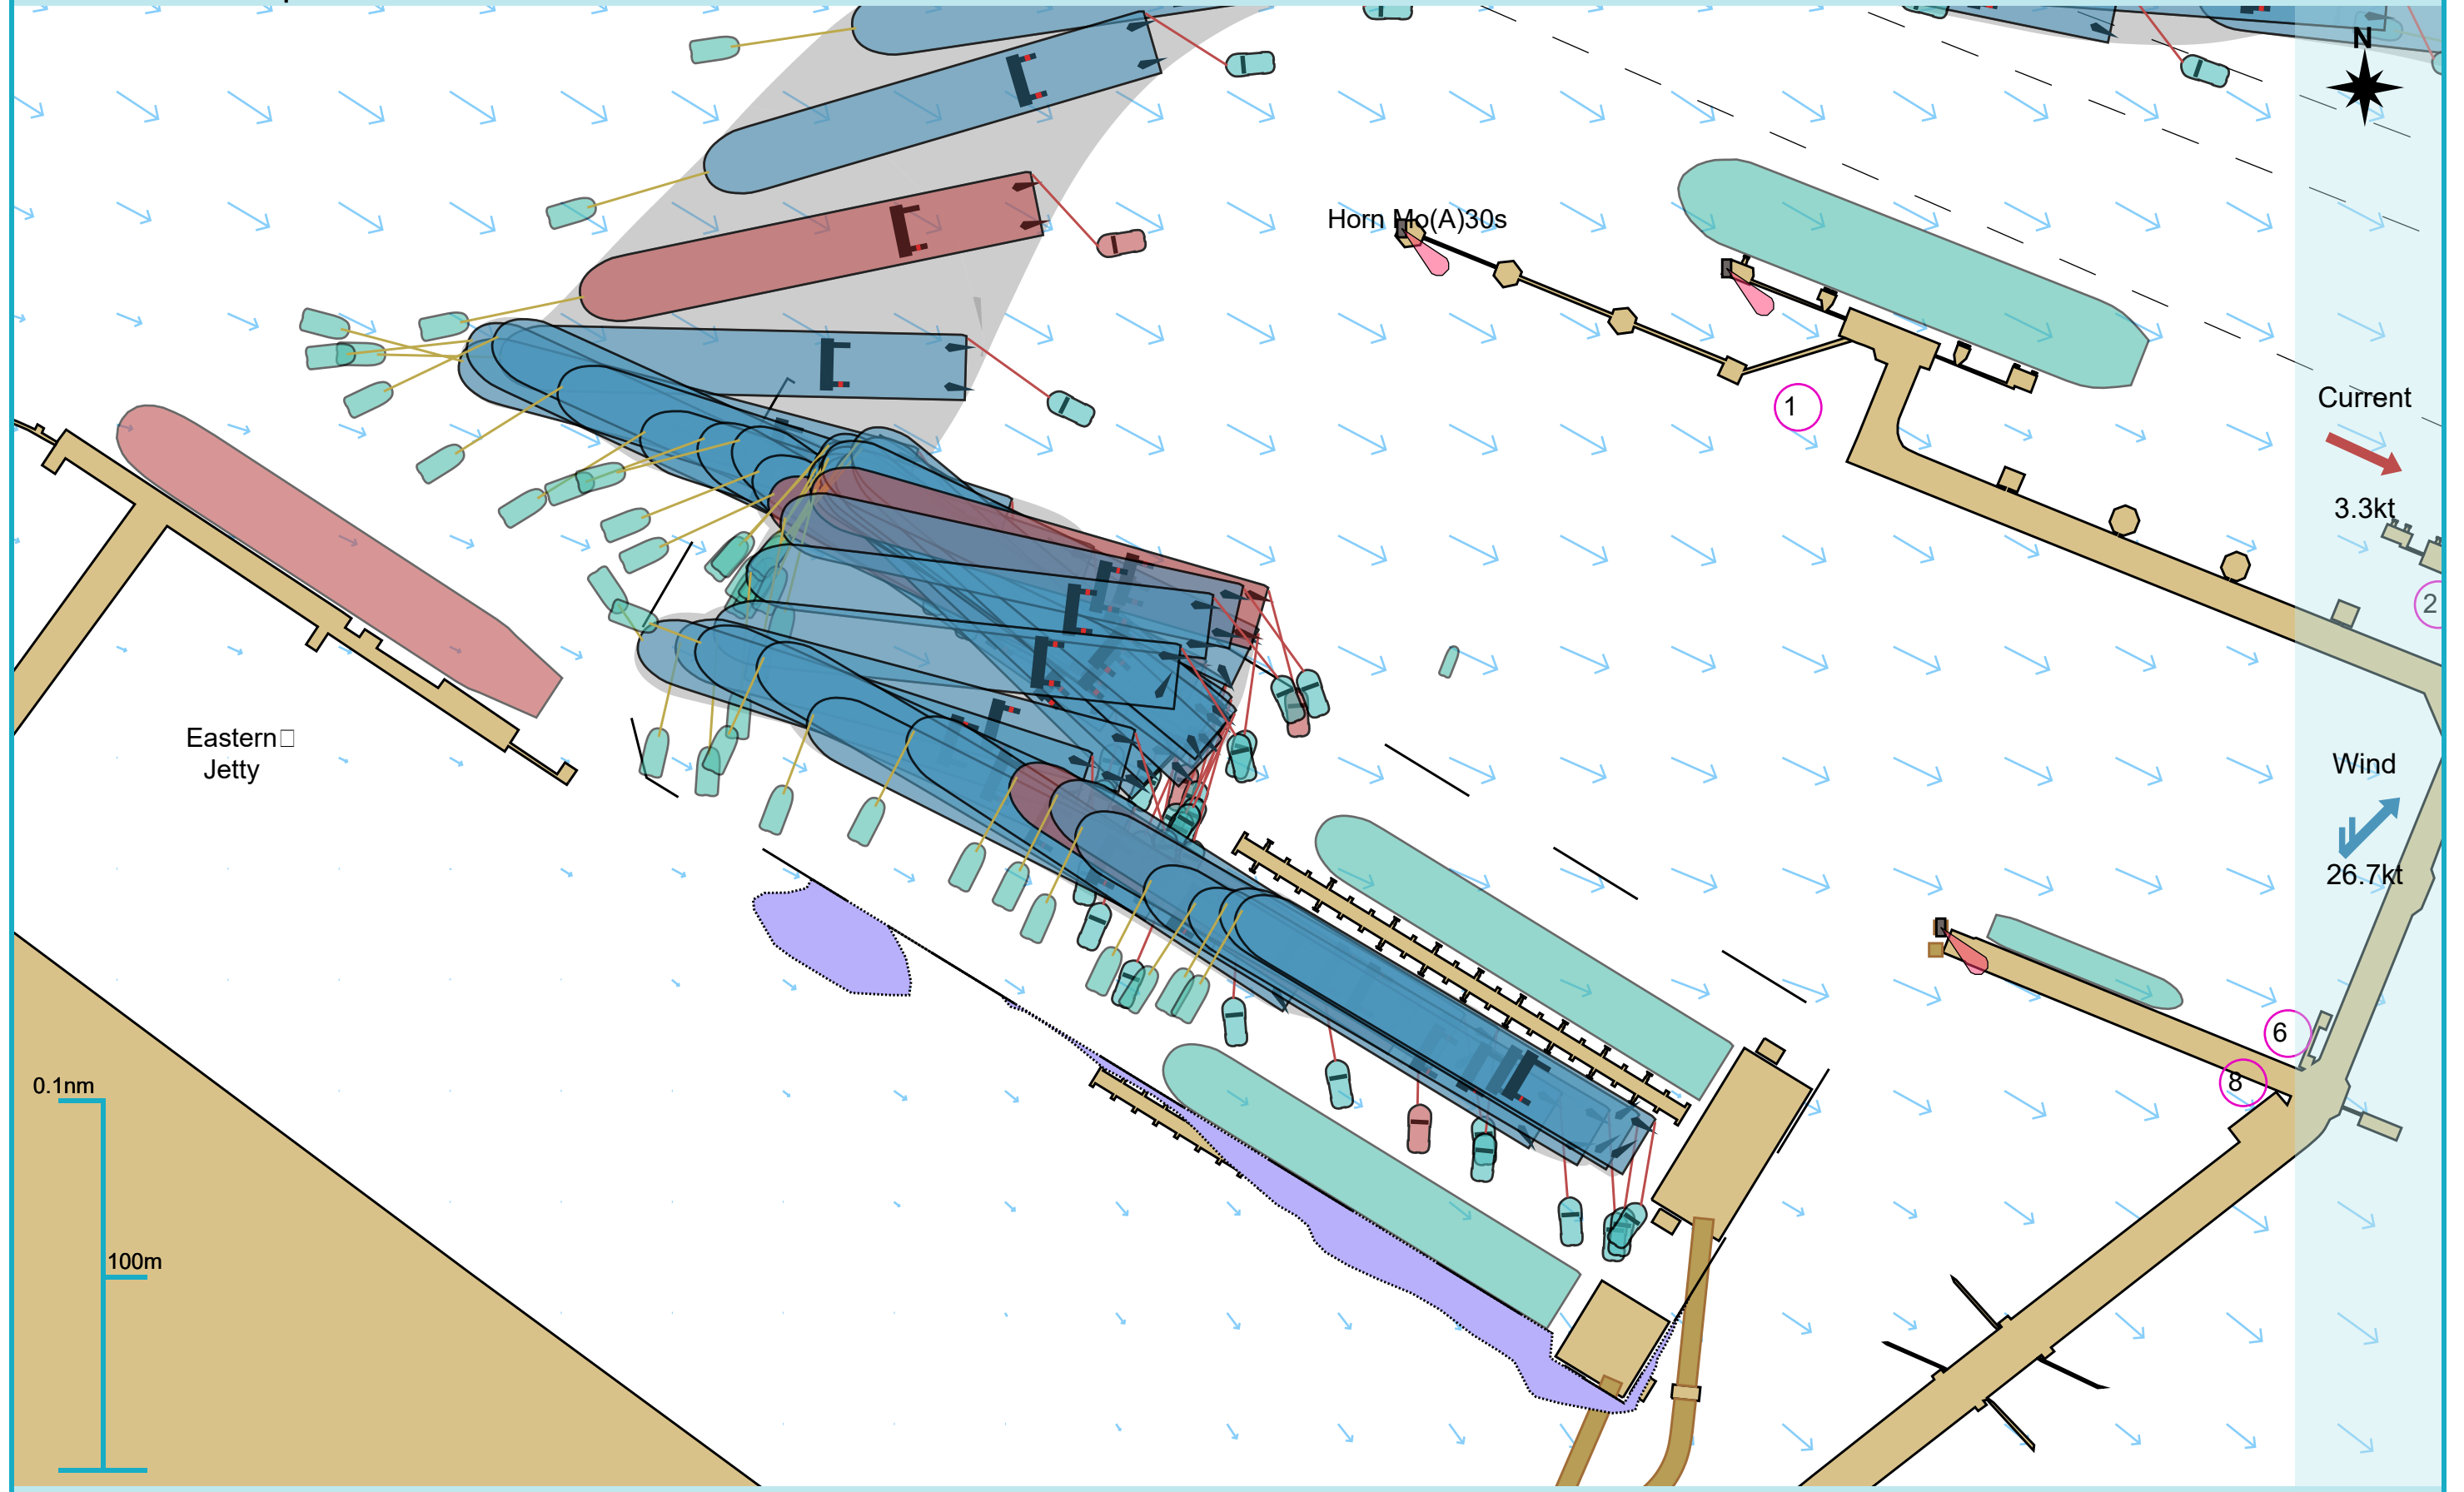

### Manoeuvre track plot

Ships plotted every 1 mins, highlight every 10 mins

### Manoeuvre track plot

Ships plotted every 1 mins, highlight every 10 mins

Manoeuvre track plot

Ships plotted every 1 mins, highlight every 10 mins