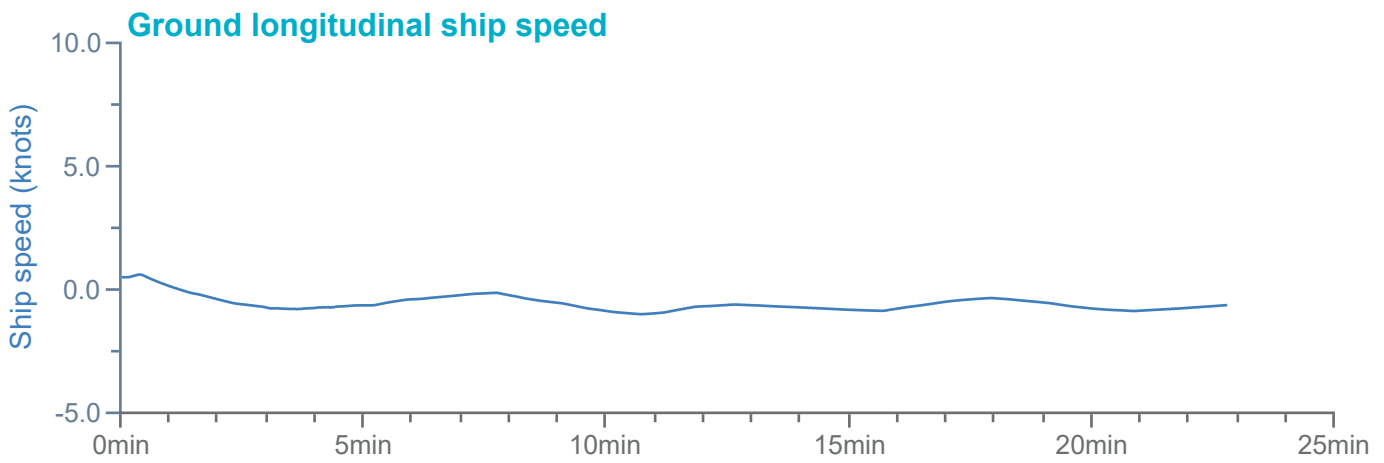

### Manoeuvre track plot

Ships plotted every 1 mins, highlight every 10 mins

### Manoeuvre track plot

Ships plotted every 1 mins, highlight every 10 mins

Manoeuvre track plot

Ships plotted every 1 mins, highlight every 10 mins