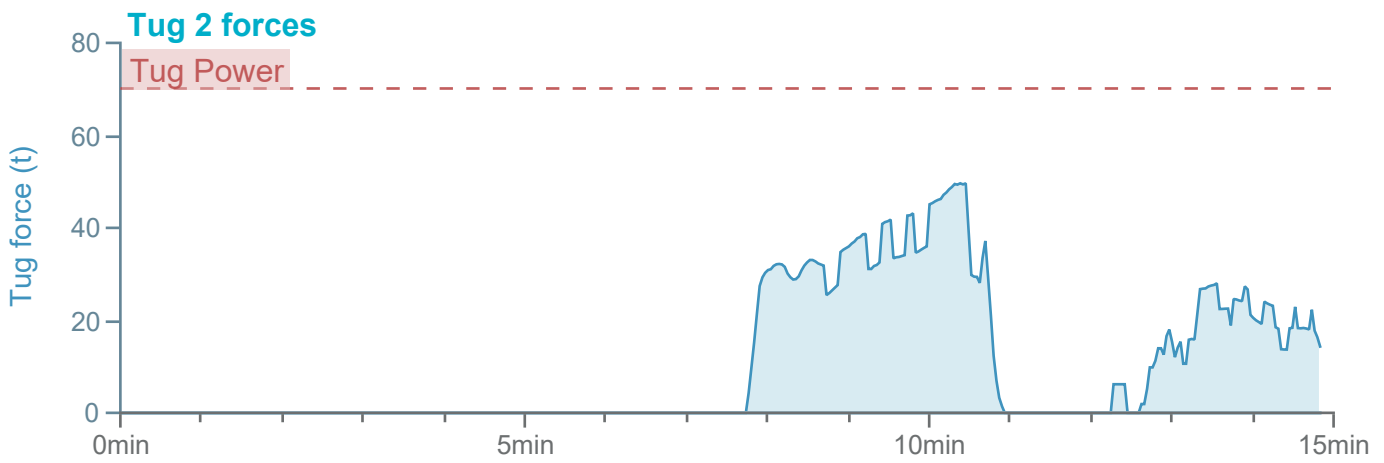

### Manoeuvre track plot

Ships plotted every 1 mins, highlight every 10 mins

Manoeuvre track plot

Ships plotted every 1 mins, highlight every 10 mins