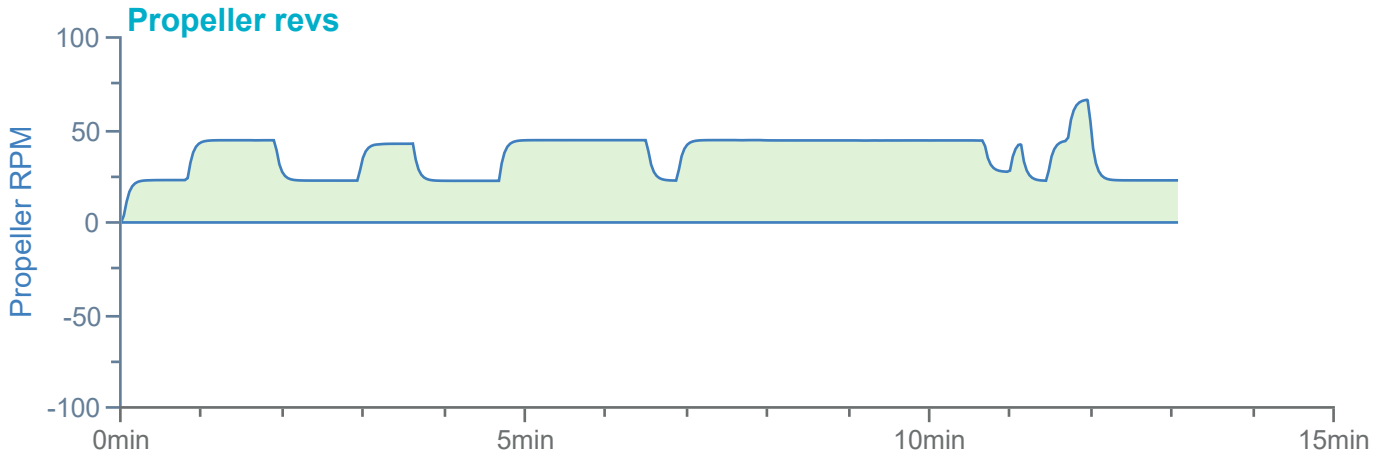

### Manoeuvre track plot

Ships plotted every 1 mins, highlight every 10 mins

Manoeuvre track plot

### Manoeuvre track plot

### Manoeuvre track plot

Ships plotted every 1 mins, highlight every 10 mins