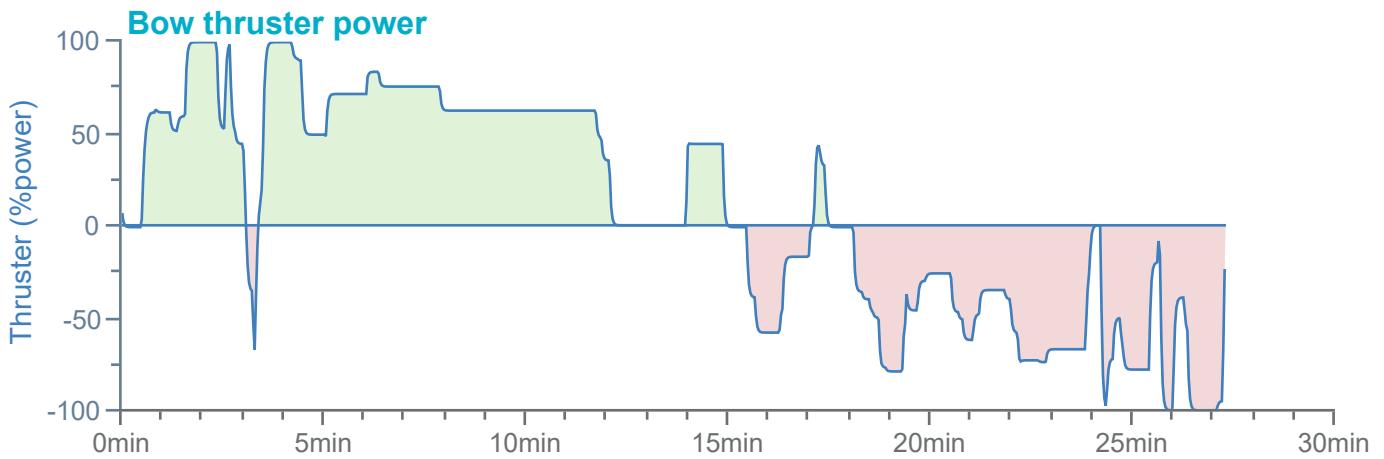

### Manoeuvre track plot

Ships plotted every 1 mins, highlight every 10 mins

Manoeuvre track plot

Ships plotted every 1 mins, highlight every 10 mins

### Manoeuvre track plot

Ships plotted every 1 mins, highlight every 10 mins