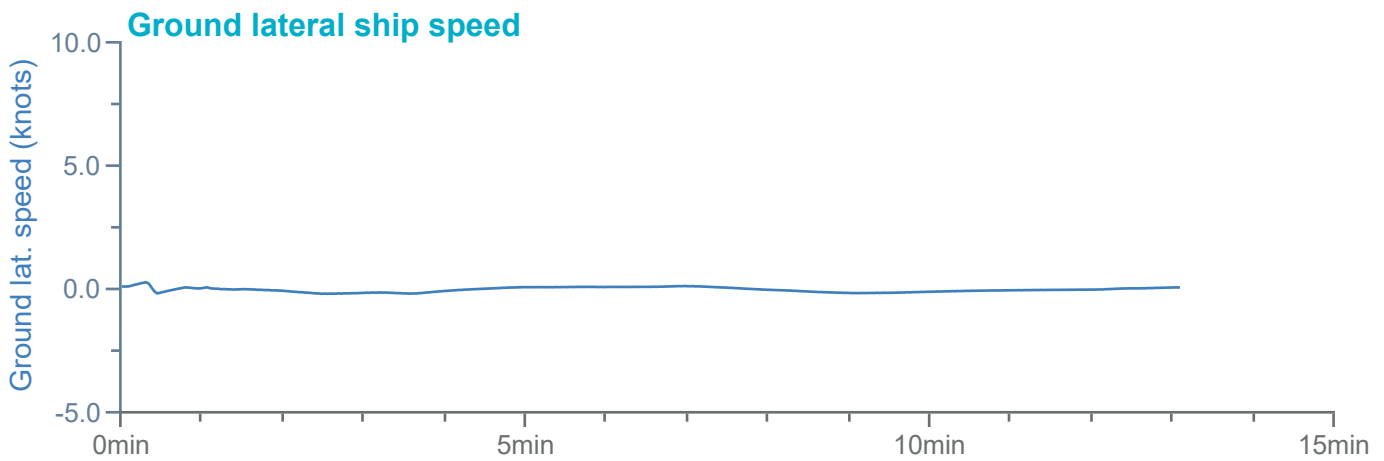

### Manoeuvre track plot

Ships plotted every 1 mins, highlight every 10 mins

Manoeuvre track plot

Ships plotted every 1 mins, highlight every 10 mins

### Manoeuvre track plot

Ships plotted every 1 mins, highlight every 10 mins

Manoeuvre track plot