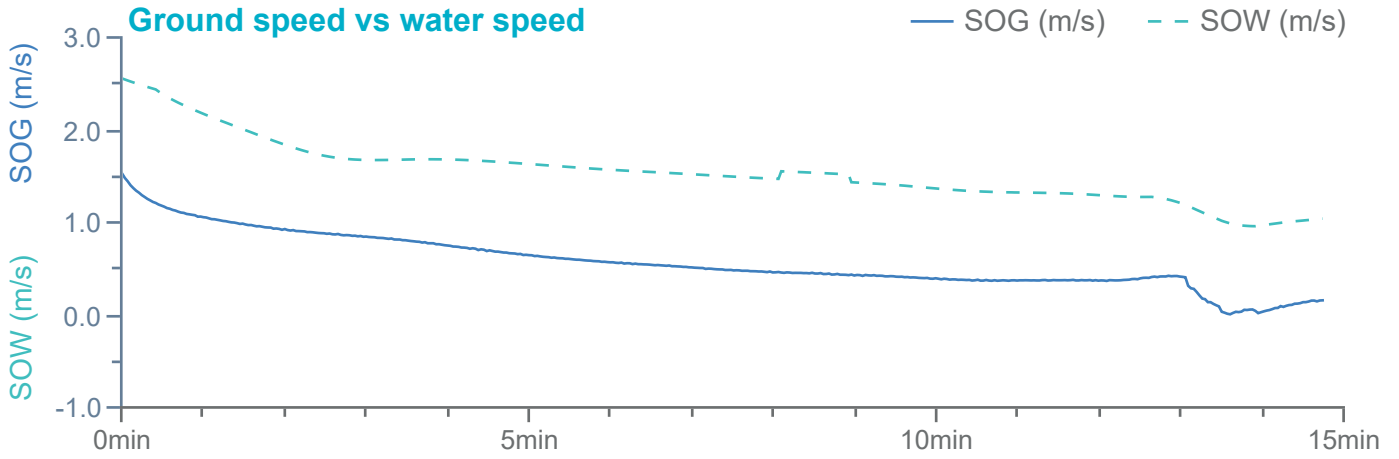

### Manoeuvre track plot

Ships plotted every 1 mins, highlight every 10 mins

Manoeuvre track plot

Ships plotted every 1 mins, highlight every 10 mins

**HR Wallingford**  
*Working with water*

DMR 719286

FS 516431