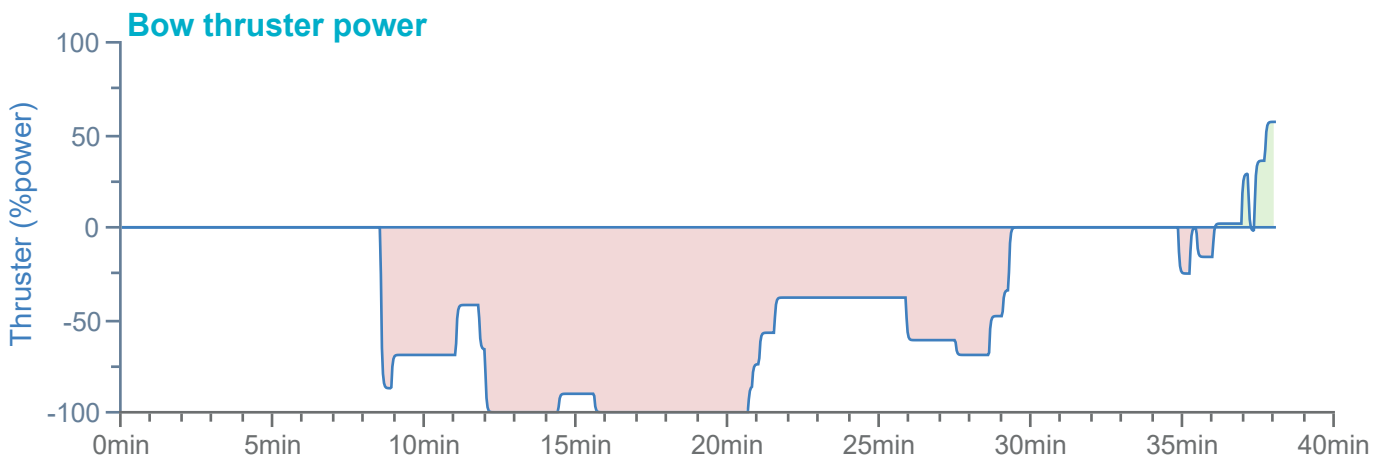

### Manoeuvre track plot

Ships plotted every 1 mins, highlight every 10 mins

Manoeuvre track plot

Ships plotted every 1 mins, highlight every 10 mins

### Manoeuvre track plot

Ships plotted every 1 mins, highlight every 10 mins