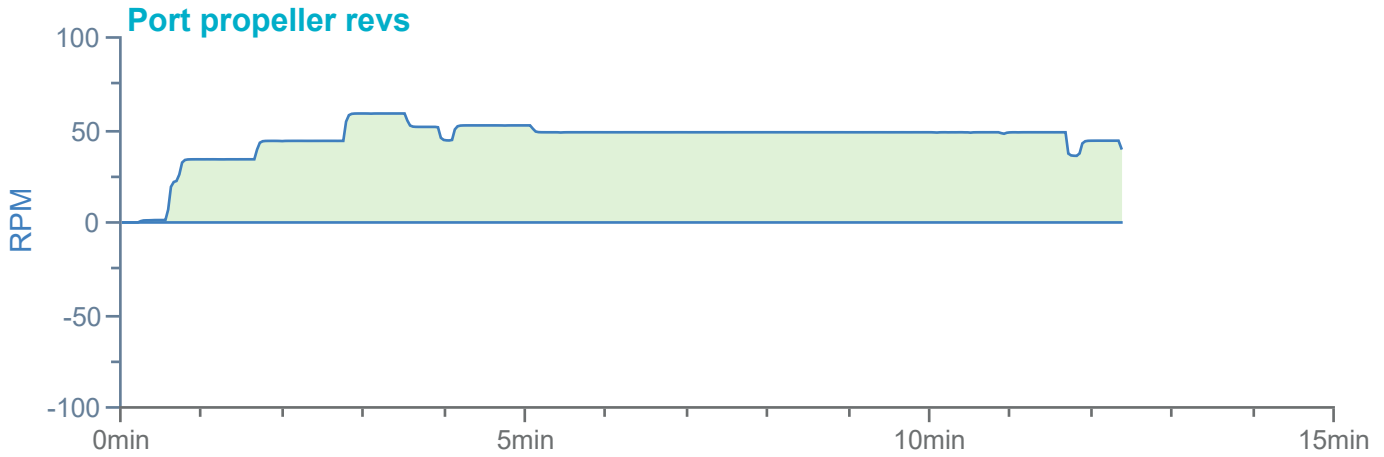

### Manoeuvre track plot

Ships plotted every 1 mins, highlight every 10 mins

### Manoeuvre track plot

Ships plotted every 1 mins, highlight every 10 mins

Manoeuvre track plot

Ships plotted every 1 mins, highlight every 10 mins