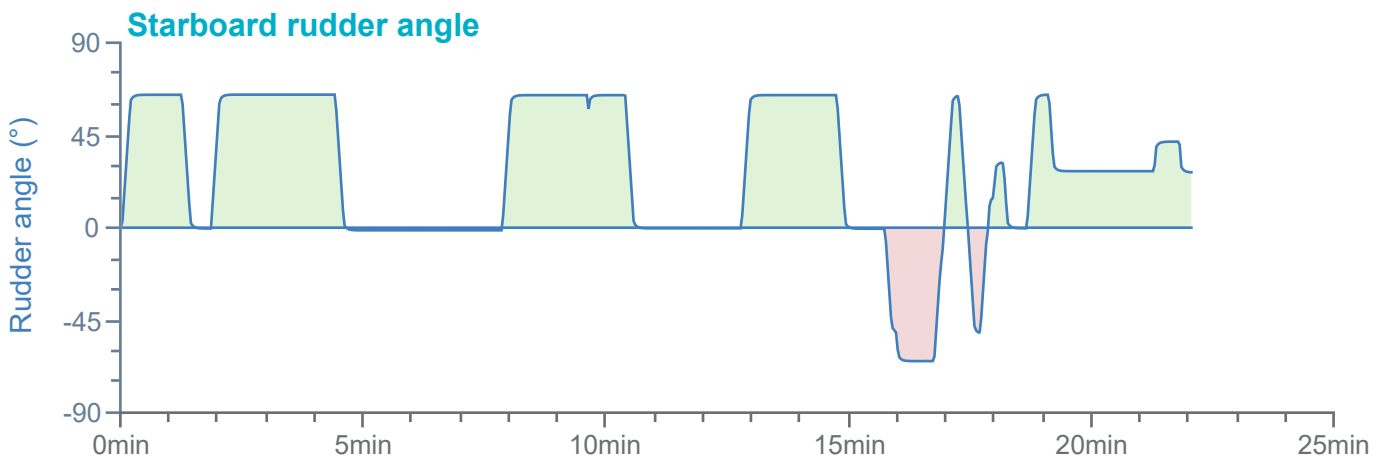

### Manoeuvre track plot

Ships plotted every 1 mins, highlight every 10 mins

Manoeuvre track plot

Ships plotted every 1 mins, highlight every 10 mins