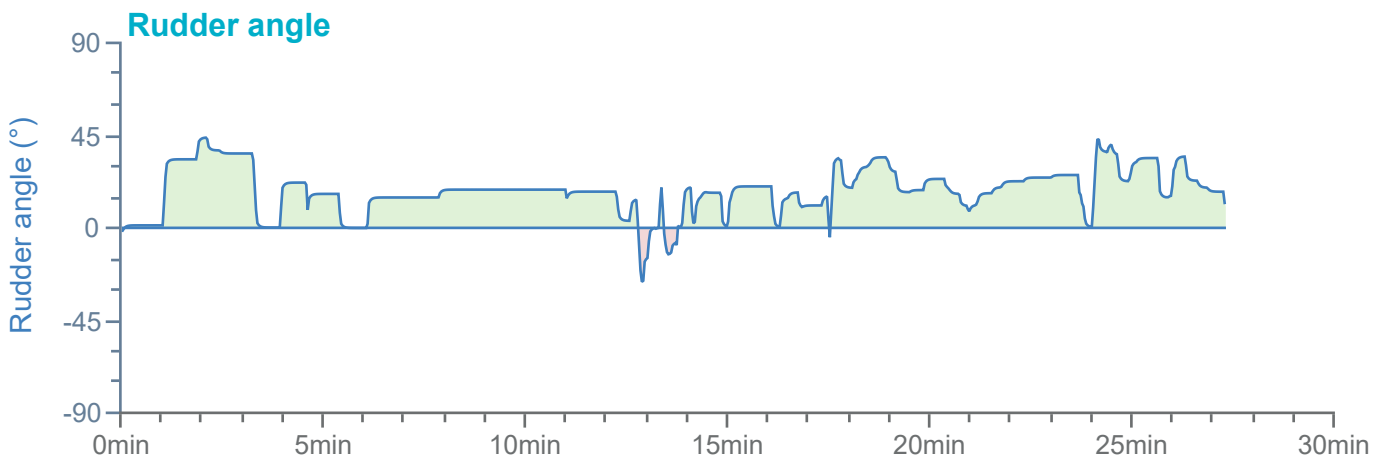

### Manoeuvre track plot

Ships plotted every 1 mins, highlight every 10 mins

### Manoeuvre track plot

Ships plotted every 1 mins, highlight every 10 mins

Manoeuvre track plot

Ships plotted every 1 mins, highlight every 10 mins