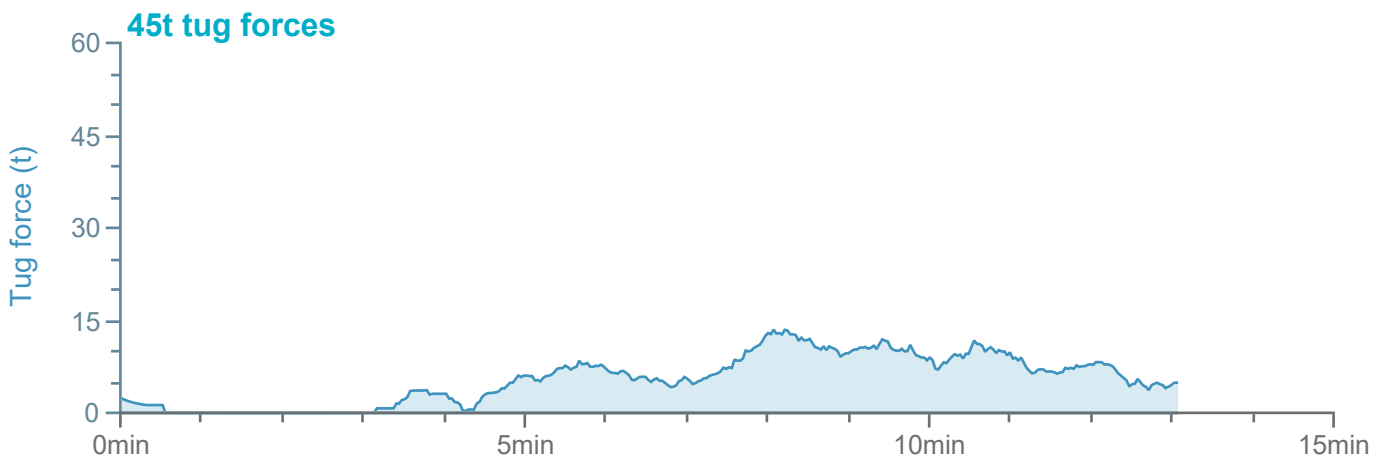

### Manoeuvre track plot

Ships plotted every 1 mins, highlight every 10 mins

Manoeuvre track plot

### Manoeuvre track plot

### Manoeuvre track plot

Ships plotted every 1 mins, highlight every 10 mins