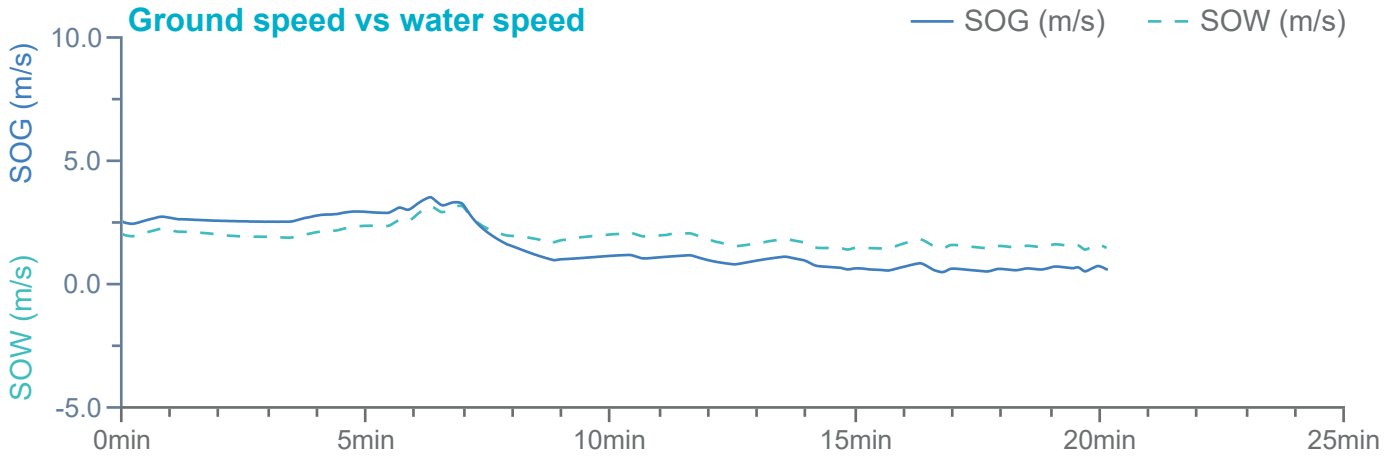

### Manoeuvre track plot

Ships plotted every 1 mins, highlight every 10 mins