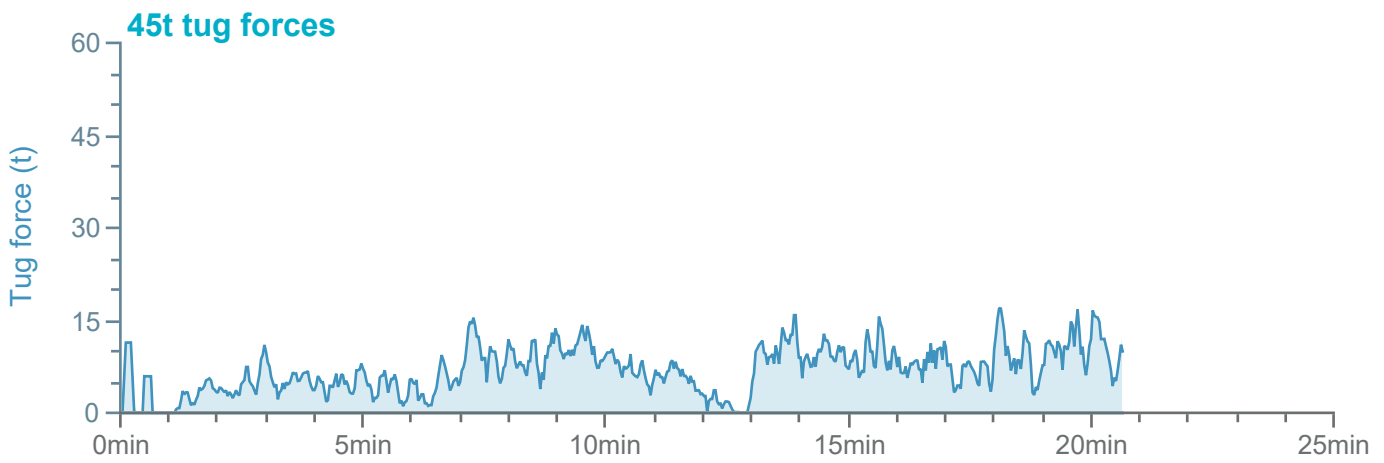

### Manoeuvre track plot

Ships plotted every 1 mins, highlight every 10 mins