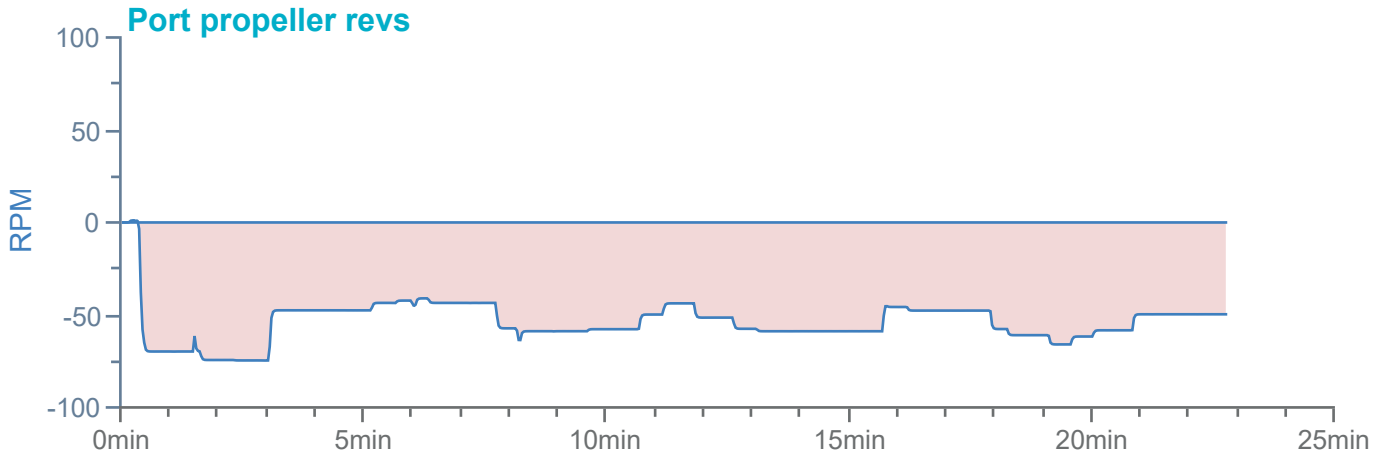

### Manoeuvre track plot

Ships plotted every 1 mins, highlight every 10 mins

### Manoeuvre track plot

Ships plotted every 1 mins, highlight every 10 mins

Manoeuvre track plot

Ships plotted every 1 mins, highlight every 10 mins