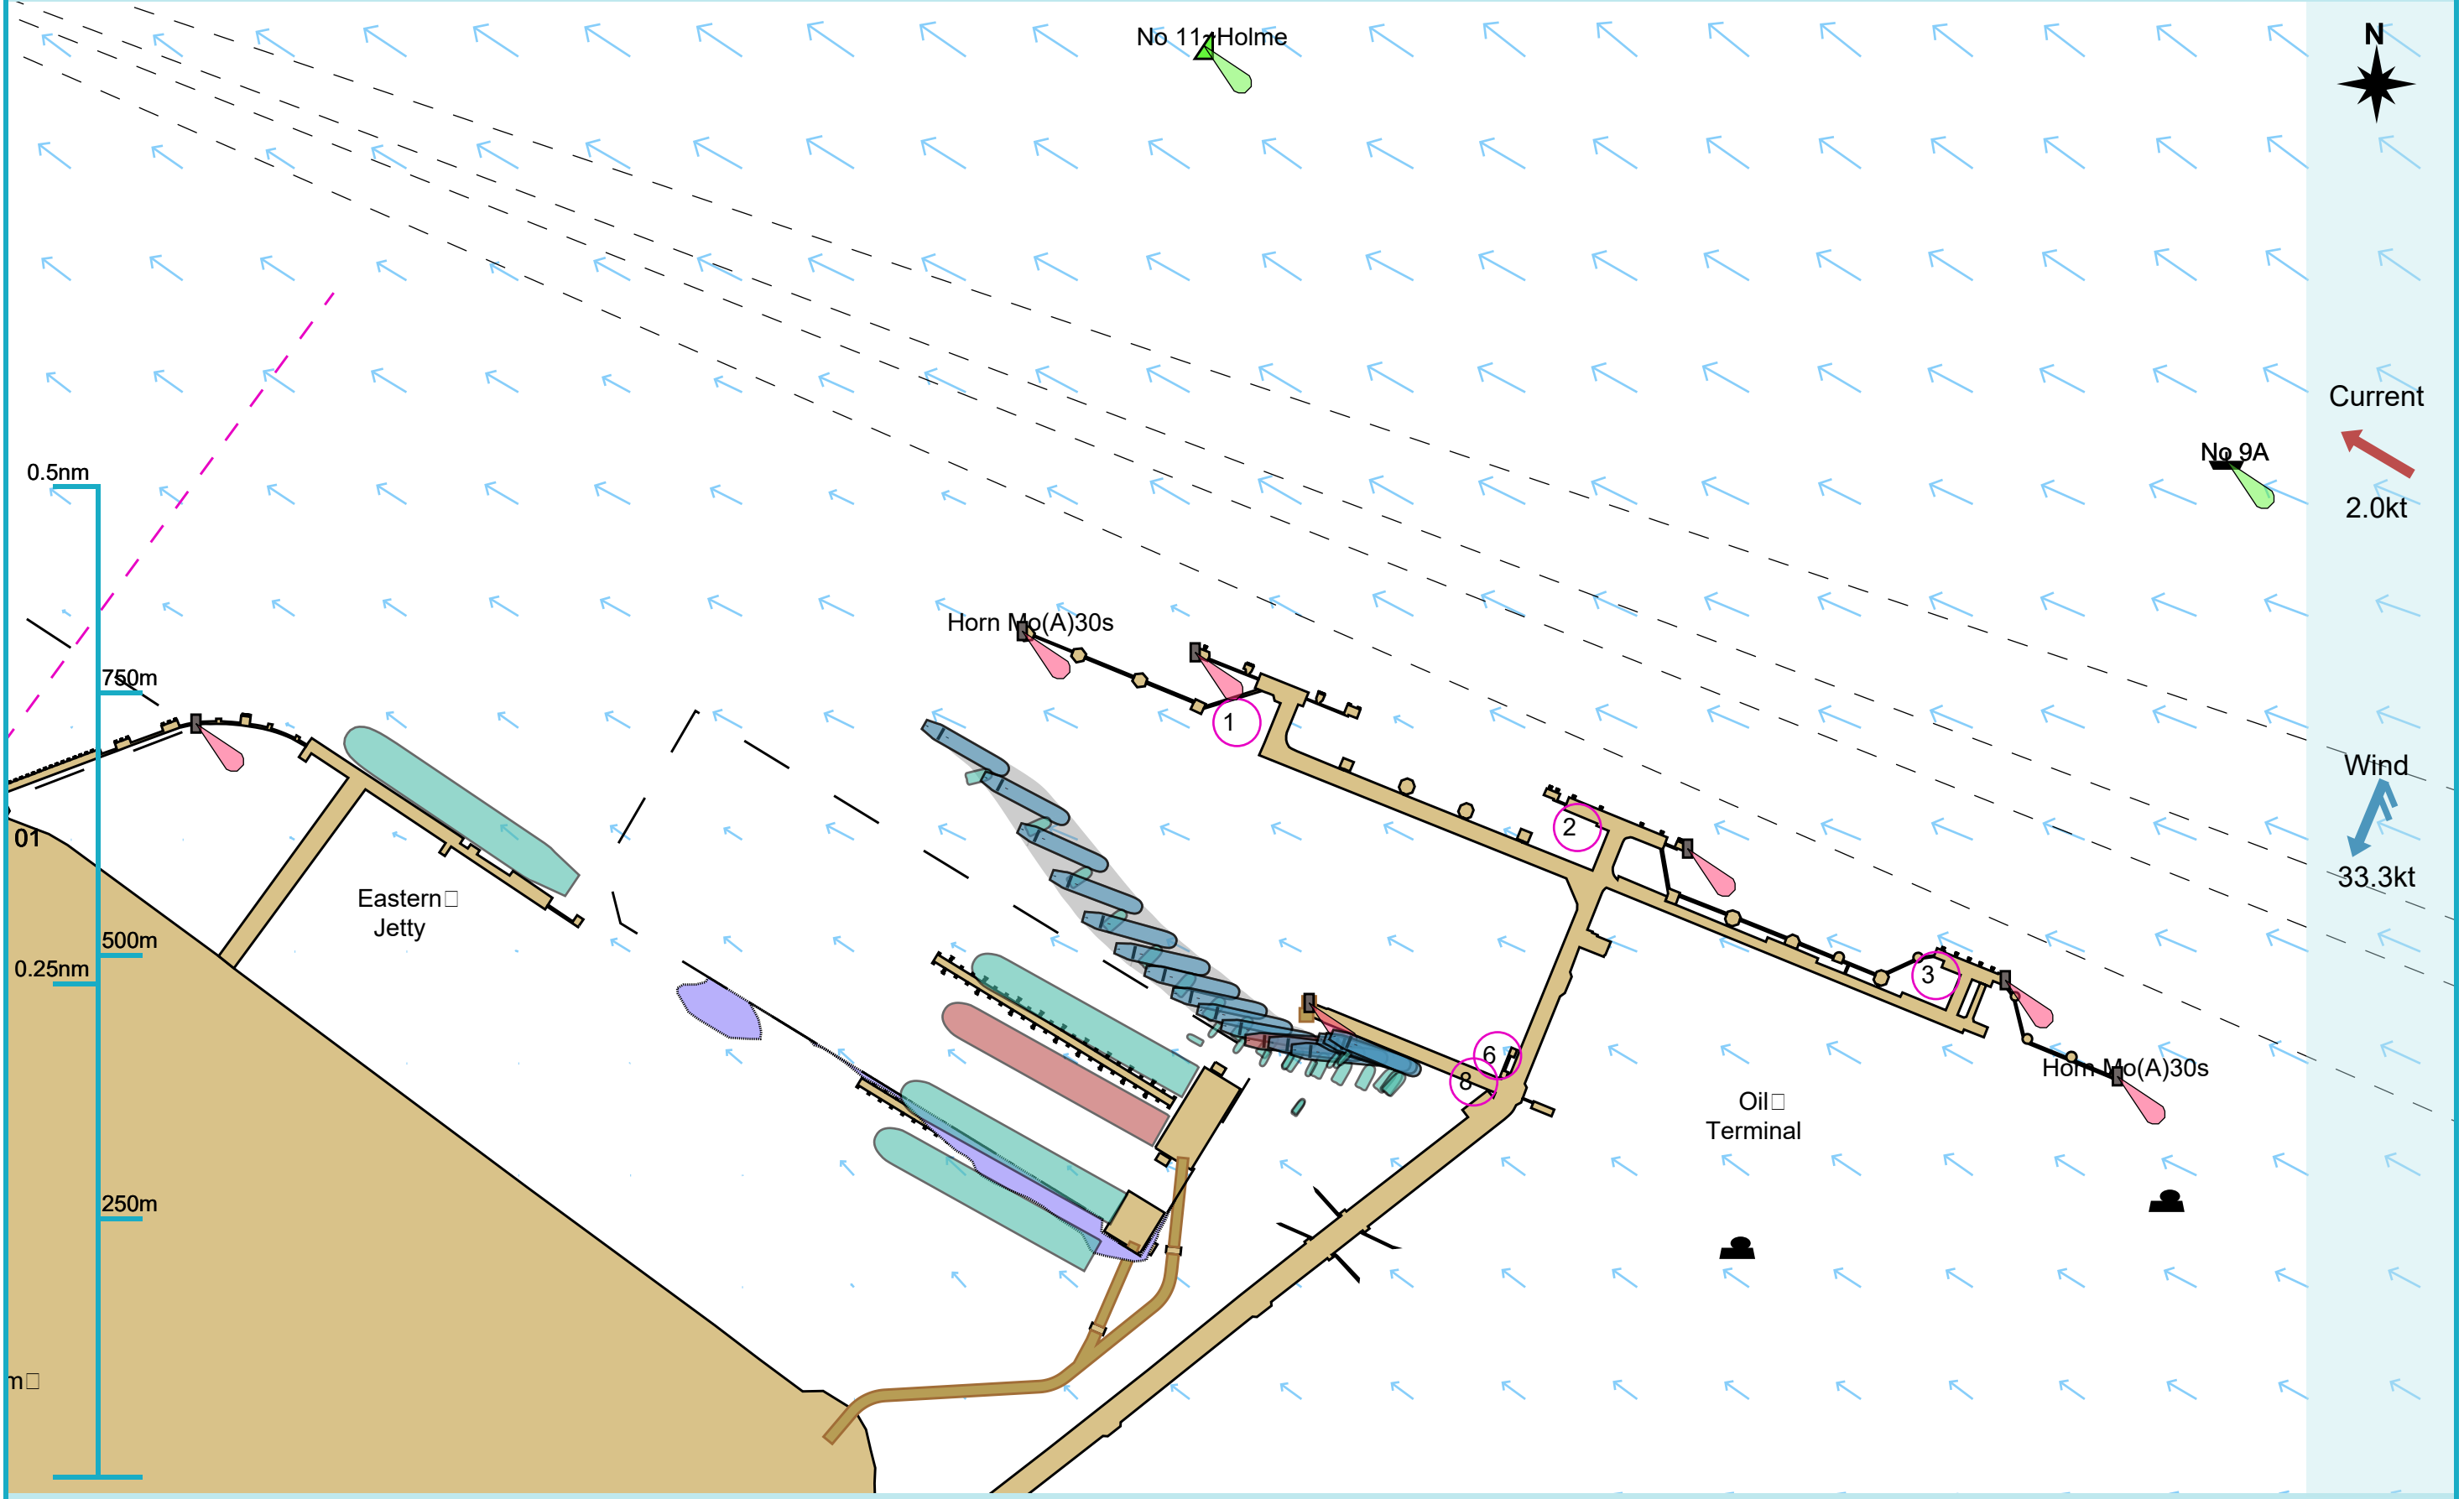

### Manoeuvre track plot

### Manoeuvre track plot

Ships plotted every 1 mins, highlight every 10 mins

### Manoeuvre track plot

Ships plotted every 1 mins, highlight every 10 mins

Manoeuvre track plot

Ships plotted every 1 mins, highlight every 10 mins

**HR Wallingford**  
*Working with water*

DMR 719286

FS 516431