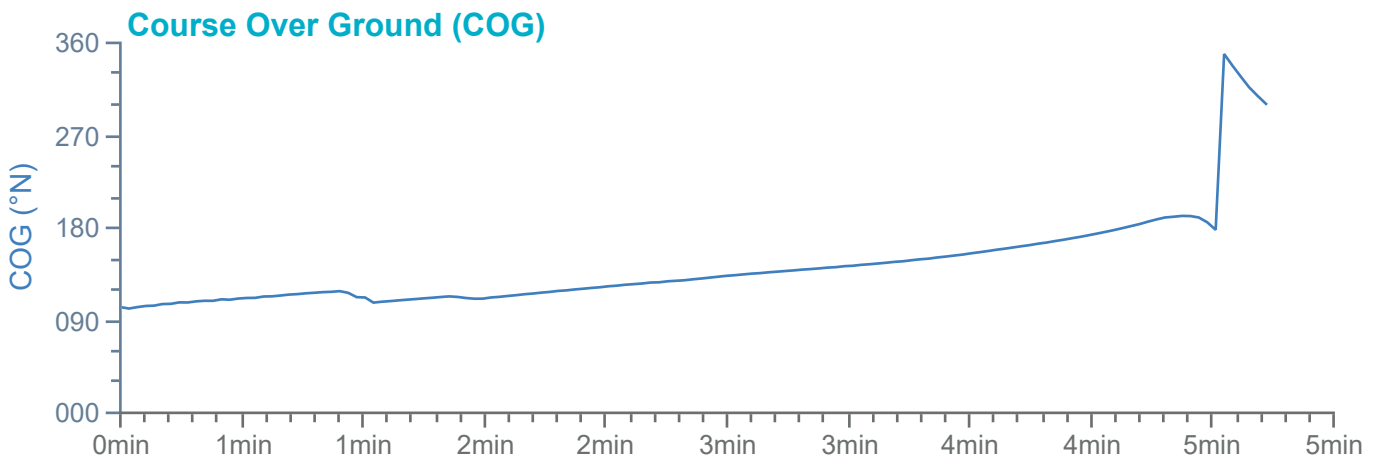

### Manoeuvre track plot

Ships plotted every 1 mins, highlight every 10 mins

### Manoeuvre track plot

Ships plotted every 1 mins, highlight every 10 mins

Manoeuvre track plot

Ships plotted every 1 mins, highlight every 10 mins