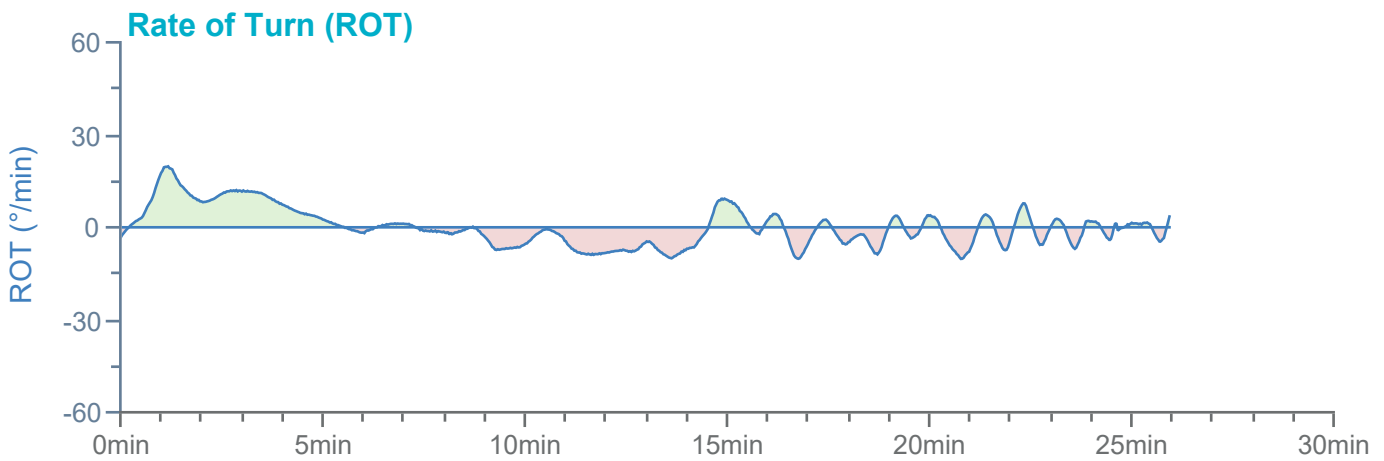

### Manoeuvre track plot

Ships plotted every 1 mins, highlight every 10 mins

### Manoeuvre track plot

Ships plotted every 1 mins, highlight every 10 mins

Manoeuvre track plot