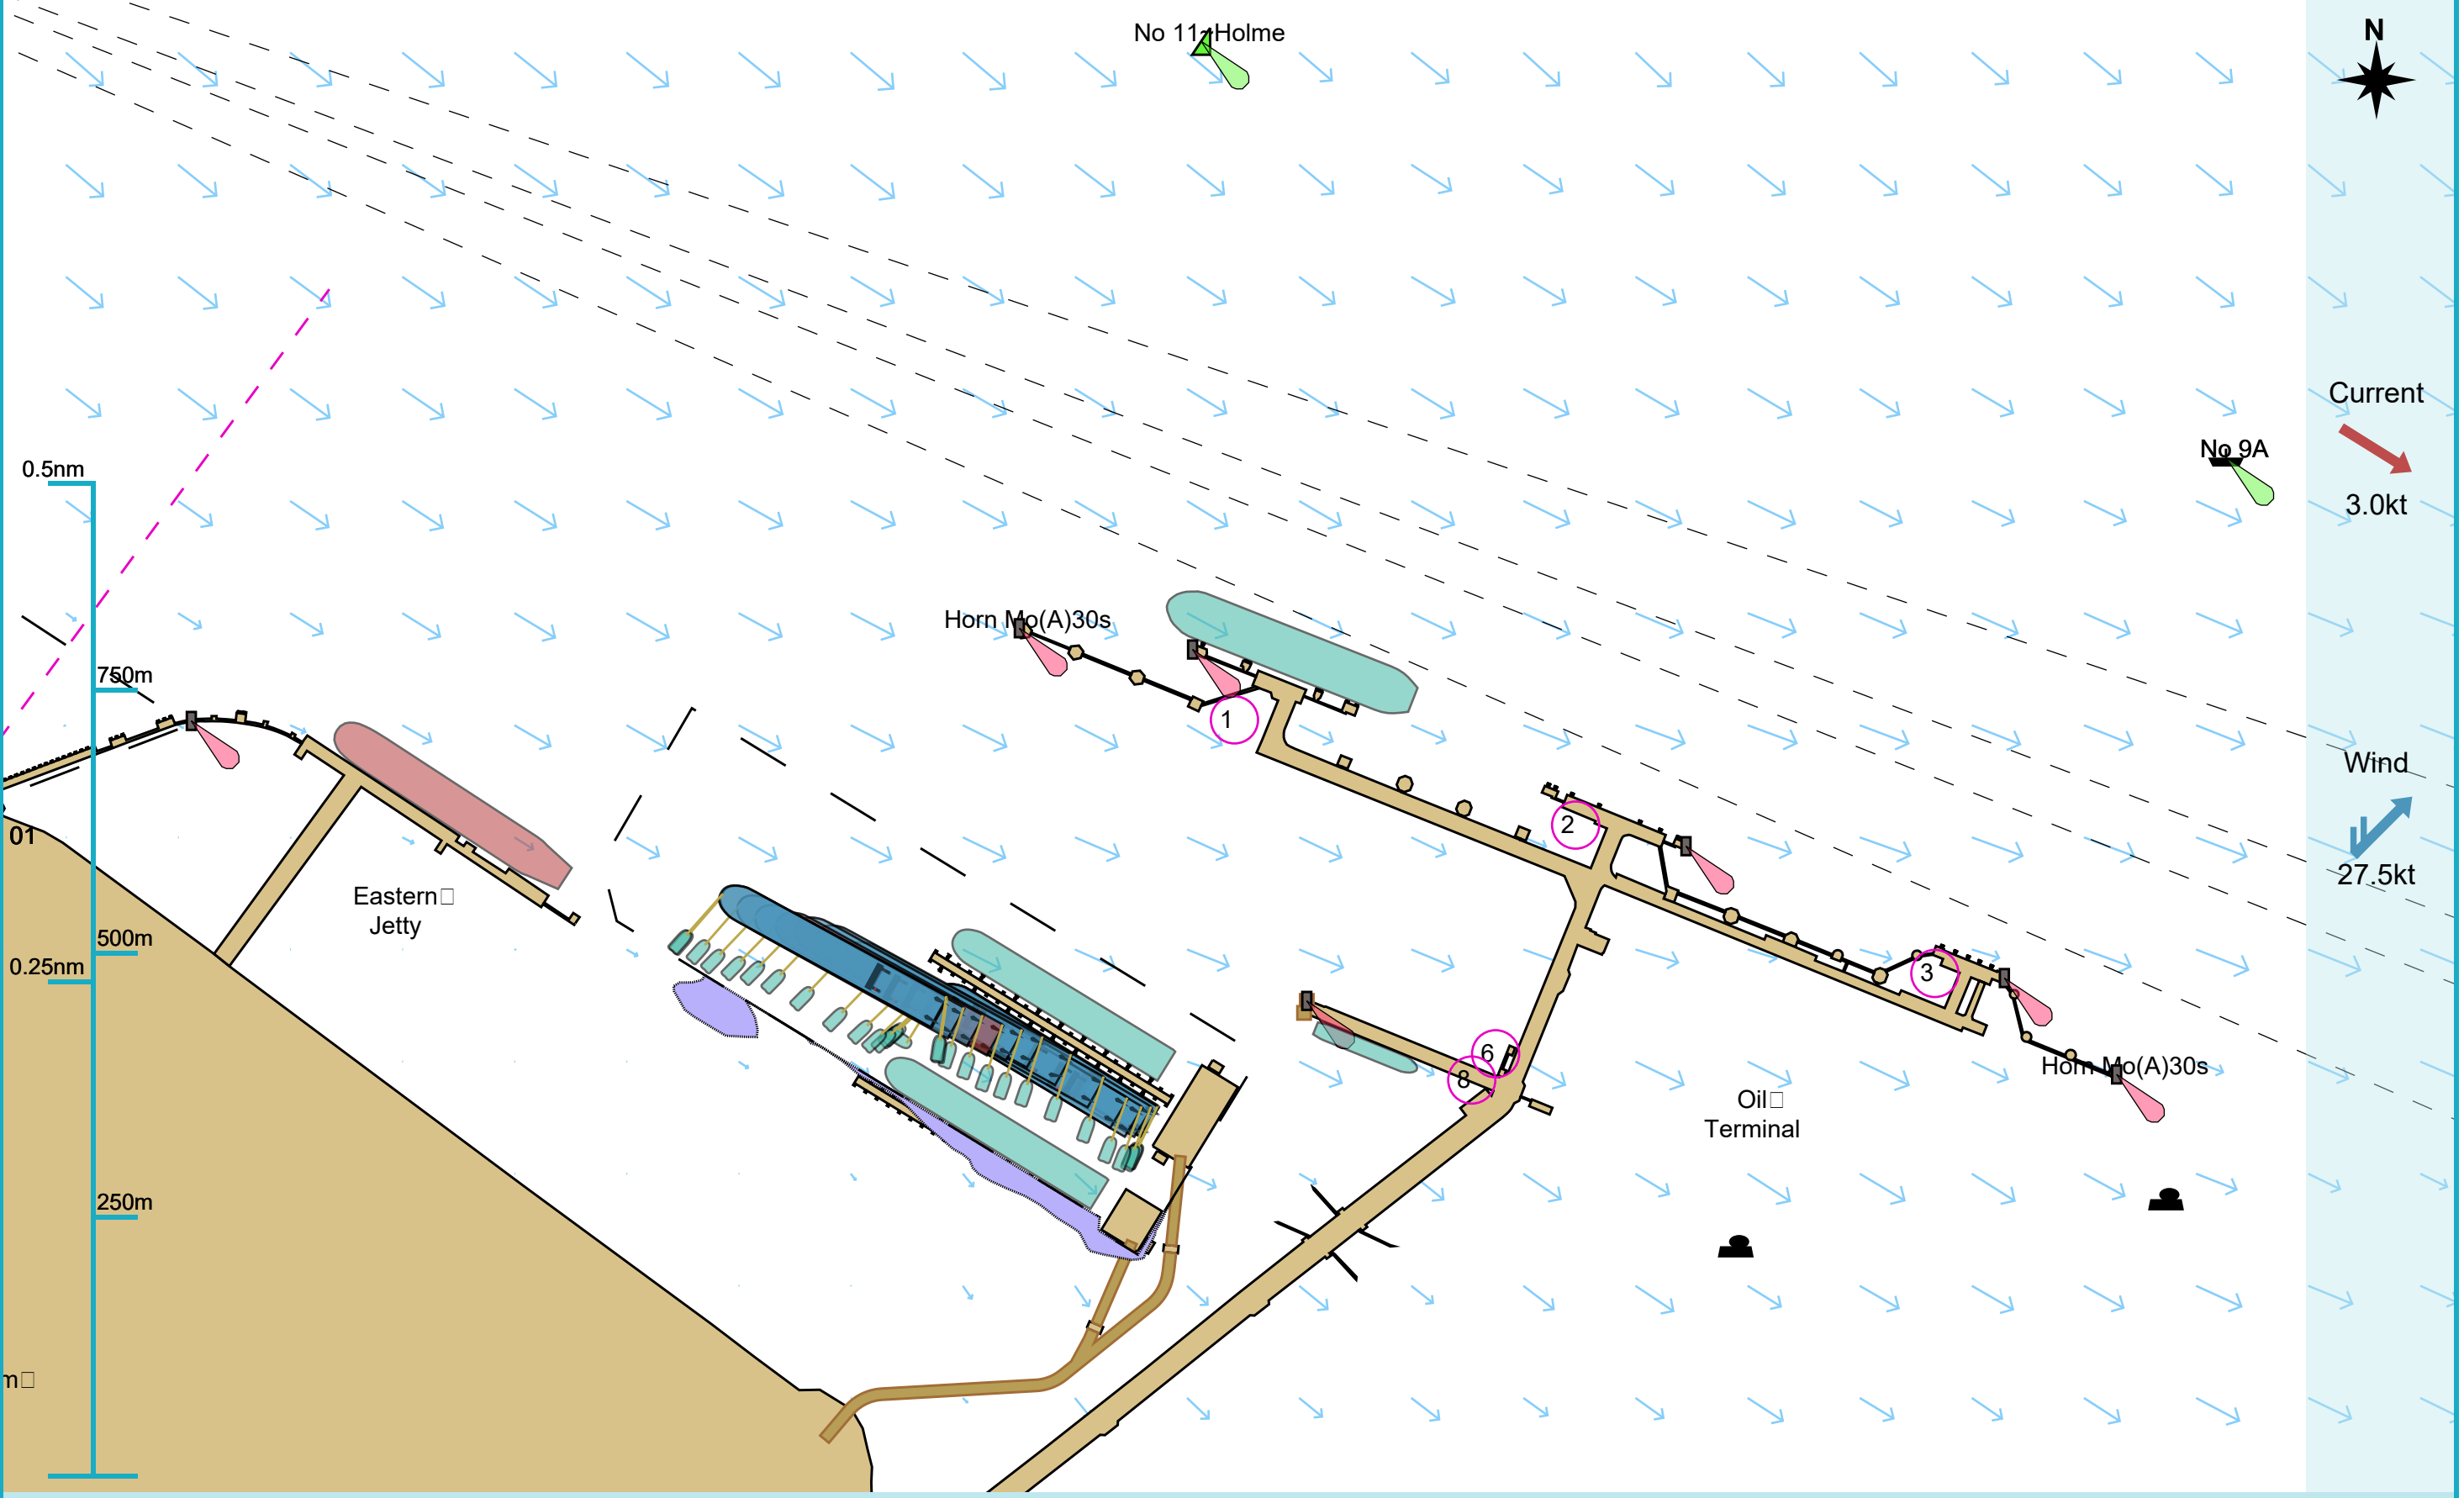

### Manoeuvre track plot

Ships plotted every 1 mins, highlight every 10 mins

Manoeuvre track plot

Ships plotted every 1 mins, highlight every 10 mins

### Manoeuvre track plot

Ships plotted every 1 mins, highlight every 10 mins

Manoeuvre track plot