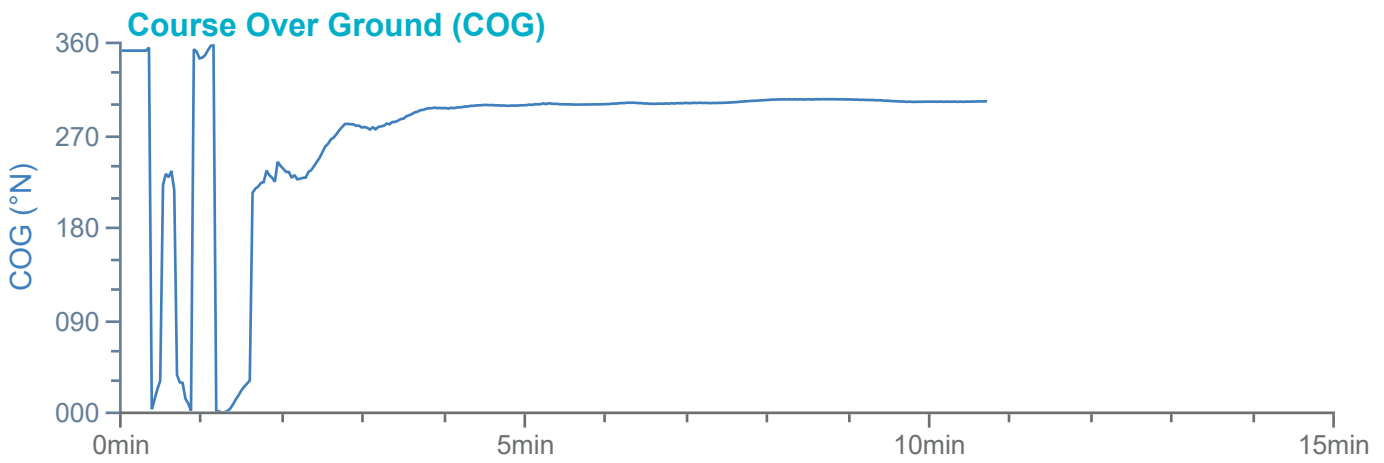

### Manoeuvre track plot

Ships plotted every 1 mins, highlight every 10 mins

Manoeuvre track plot

### Manoeuvre track plot

Ships plotted every 1 mins, highlight every 10 mins

Manoeuvre track plot

Ships plotted every 1 mins, highlight every 10 mins