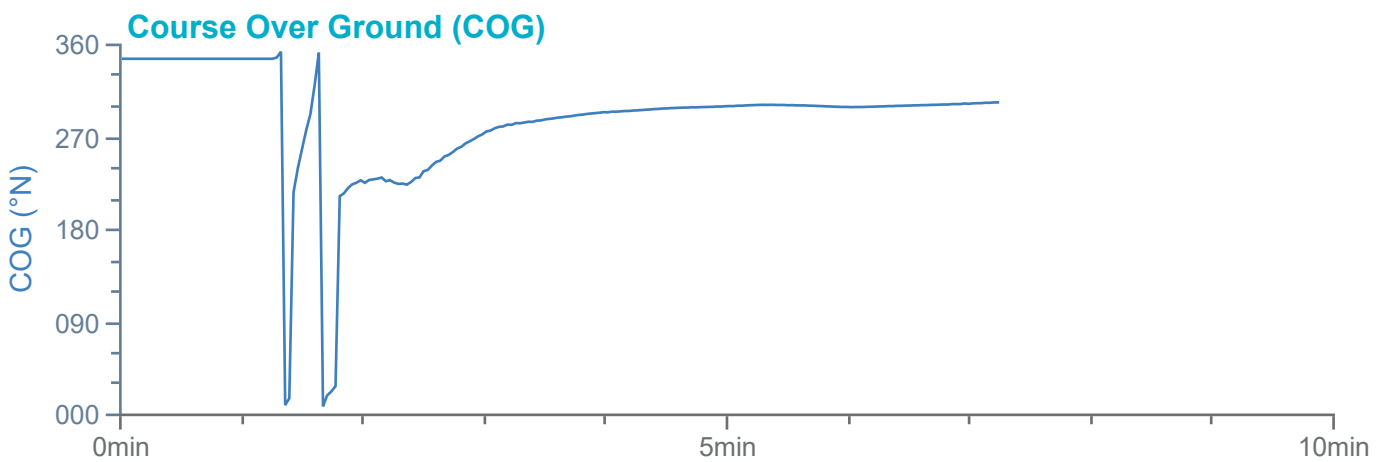

### Manoeuvre track plot

Ships plotted every 1 mins, highlight every 10 mins

Manoeuvre track plot

Ships plotted every 1 mins, highlight every 10 mins

### Manoeuvre track plot

Ships plotted every 1 mins, highlight every 10 mins

Manoeuvre track plot