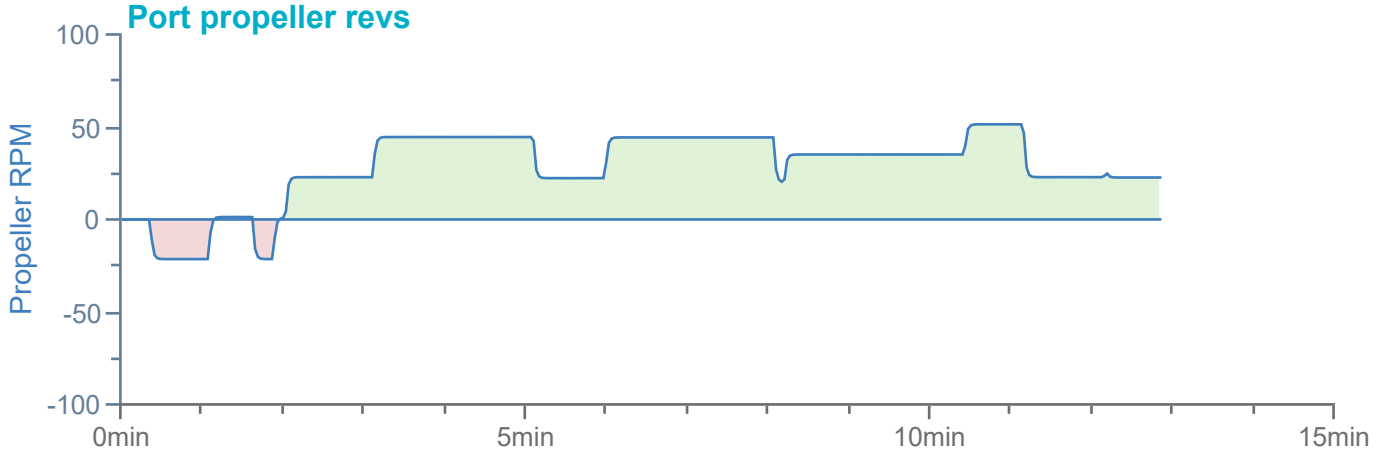

### Manoeuvre track plot

Ships plotted every 1 mins, highlight every 10 mins

Manoeuvre track plot

Ships plotted every 1 mins, highlight every 10 mins

### Manoeuvre track plot

Ships plotted every 1 mins, highlight every 10 mins

### Manoeuvre track plot

Ships plotted every 1 mins, highlight every 10 mins

Manoeuvre track plot