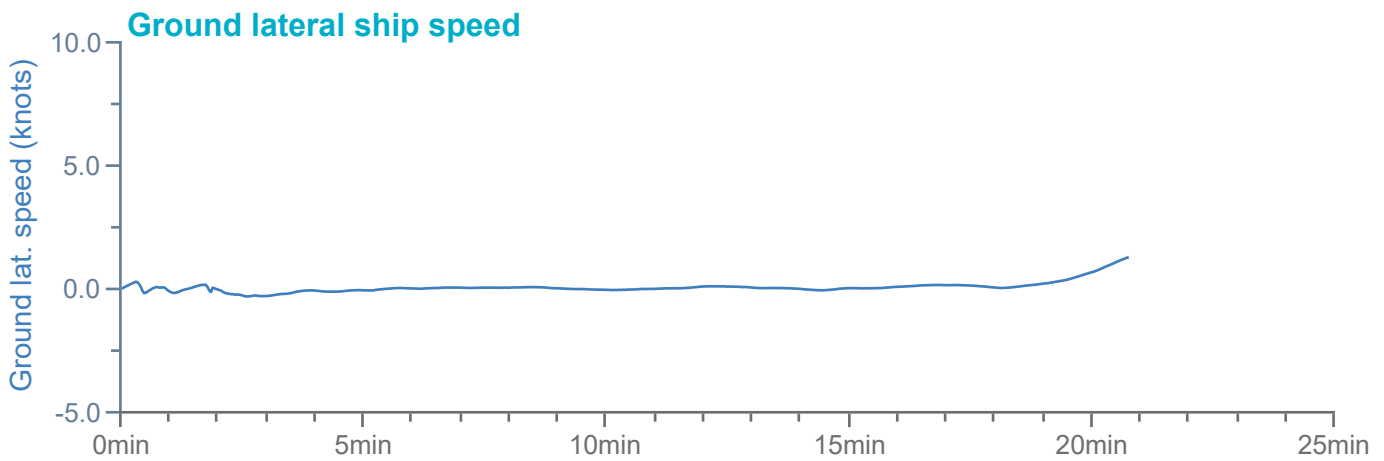

### Manoeuvre track plot

Ships plotted every 1 mins, highlight every 10 mins

Manoeuvre track plot

Ships plotted every 1 mins, highlight every 10 mins