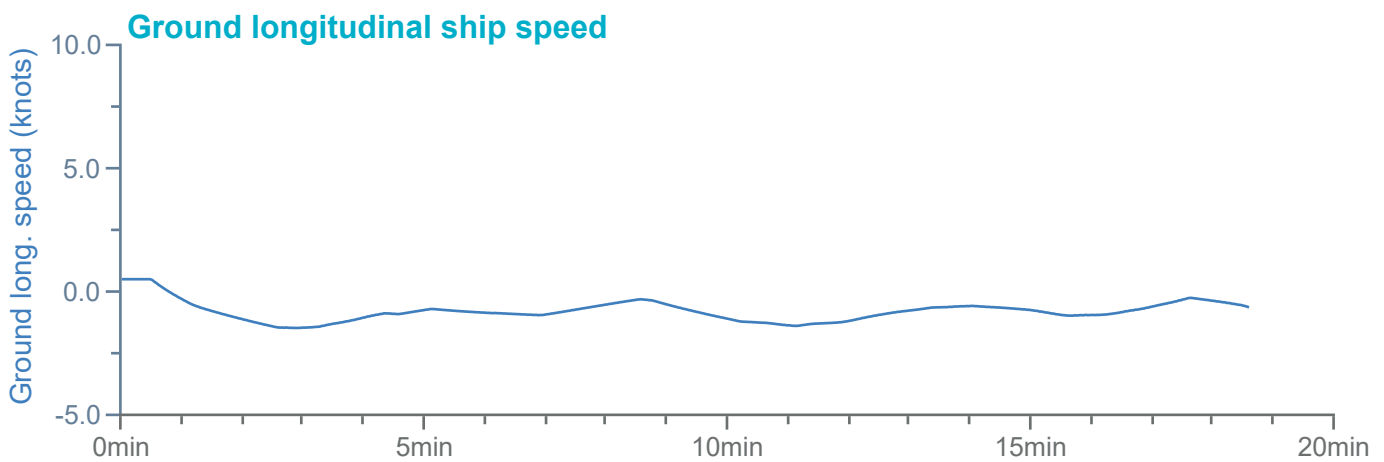

### Manoeuvre track plot

Ships plotted every 1 mins, highlight every 10 mins

Manoeuvre track plot