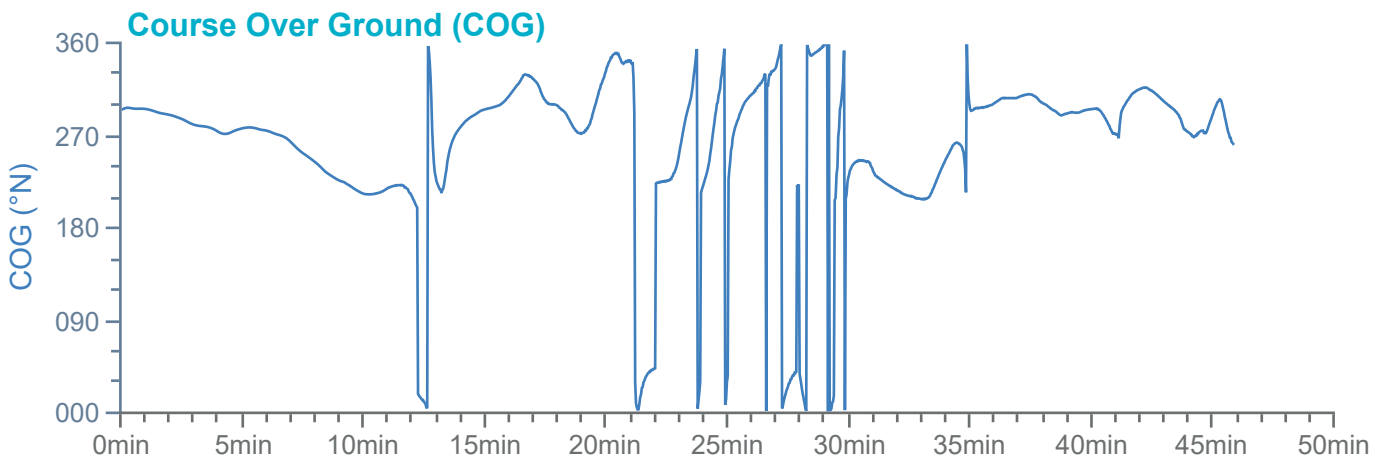

### Manoeuvre track plot

Ships plotted every 1 mins, highlight every 10 mins

### Manoeuvre track plot

Ships plotted every 1 mins, highlight every 10 mins

Manoeuvre track plot

Ships plotted every 1 mins, highlight every 10 mins