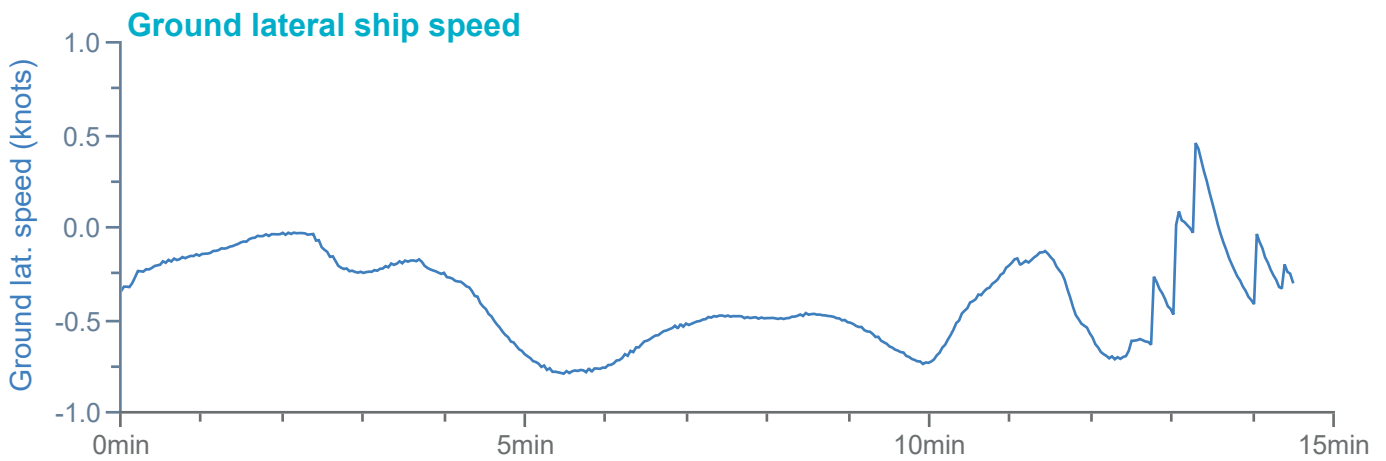

### Manoeuvre track plot

Ships plotted every 1 mins, highlight every 10 mins