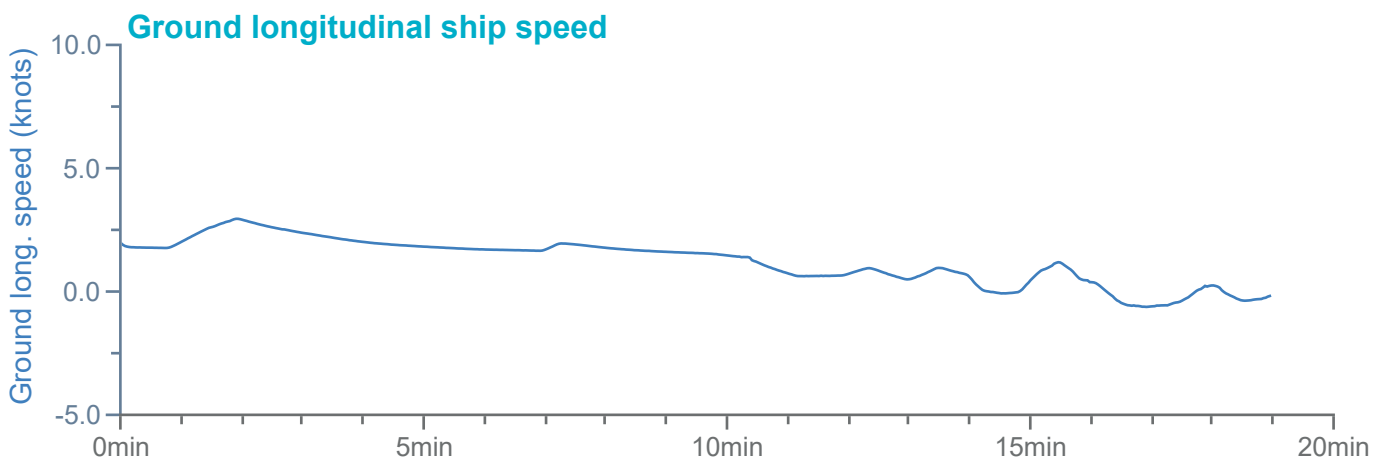

### Manoeuvre track plot

Ships plotted every 1 mins, highlight every 10 mins

### Manoeuvre track plot