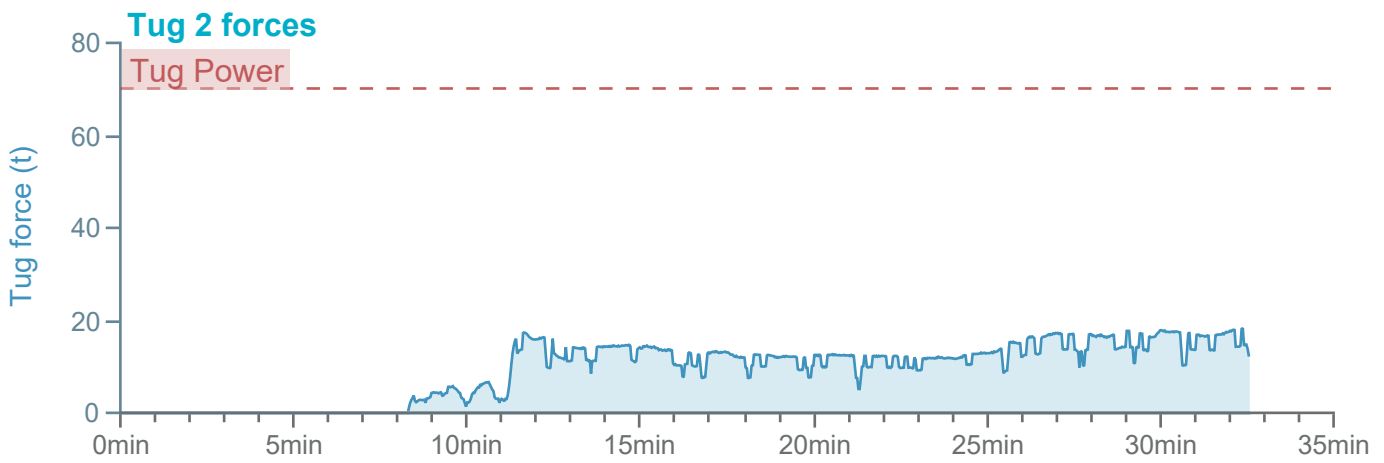

### Manoeuvre track plot

Ships plotted every 1 mins, highlight every 10 mins