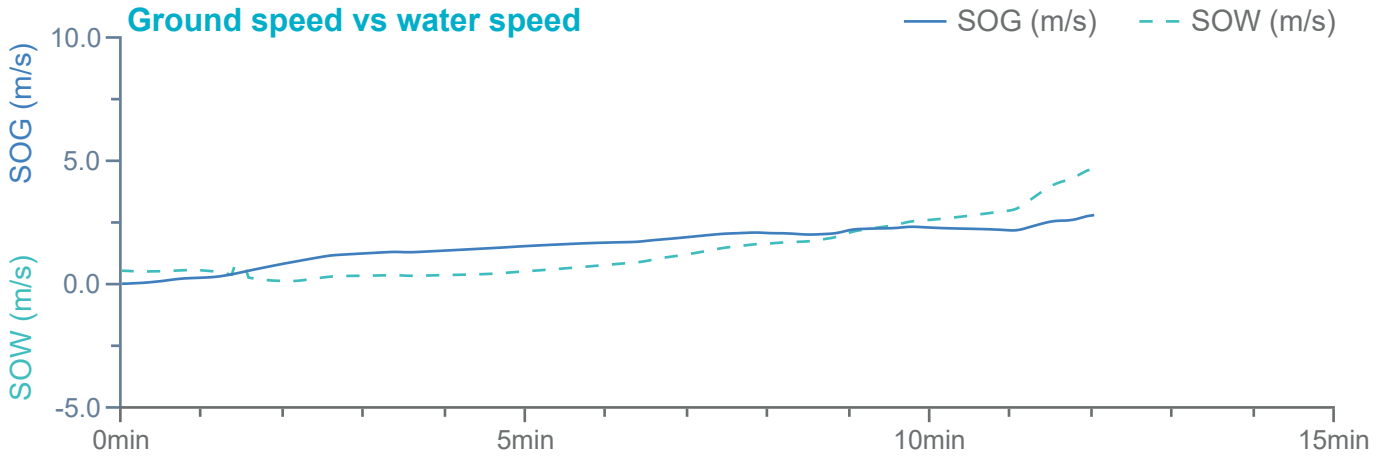

### Manoeuvre track plot

Ships plotted every 1 mins, highlight every 10 mins