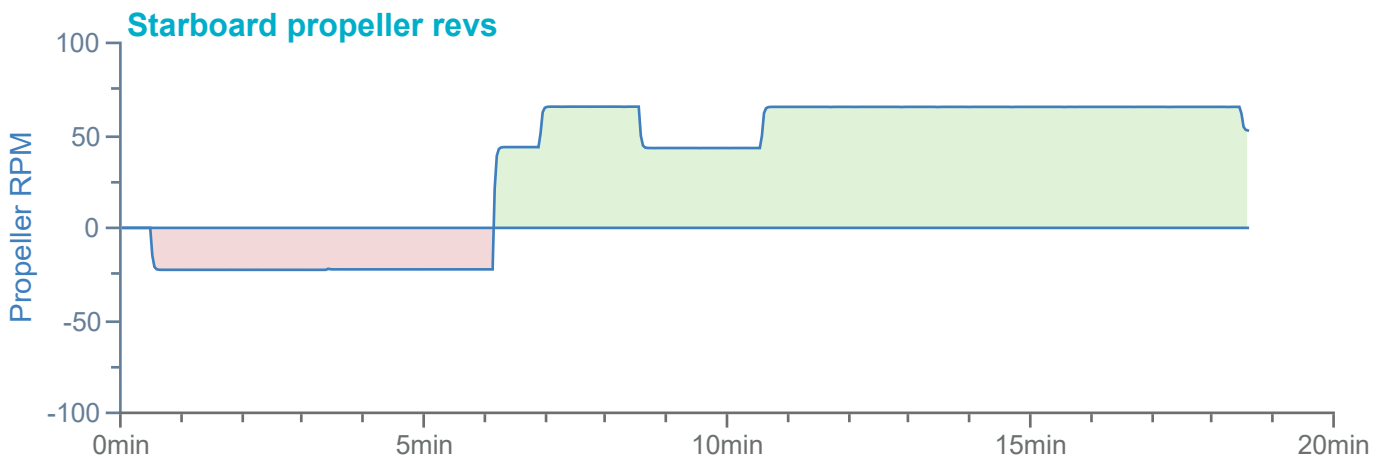

### Manoeuvre track plot

Ships plotted every 1 mins, highlight every 10 mins

Manoeuvre track plot

### Manoeuvre track plot