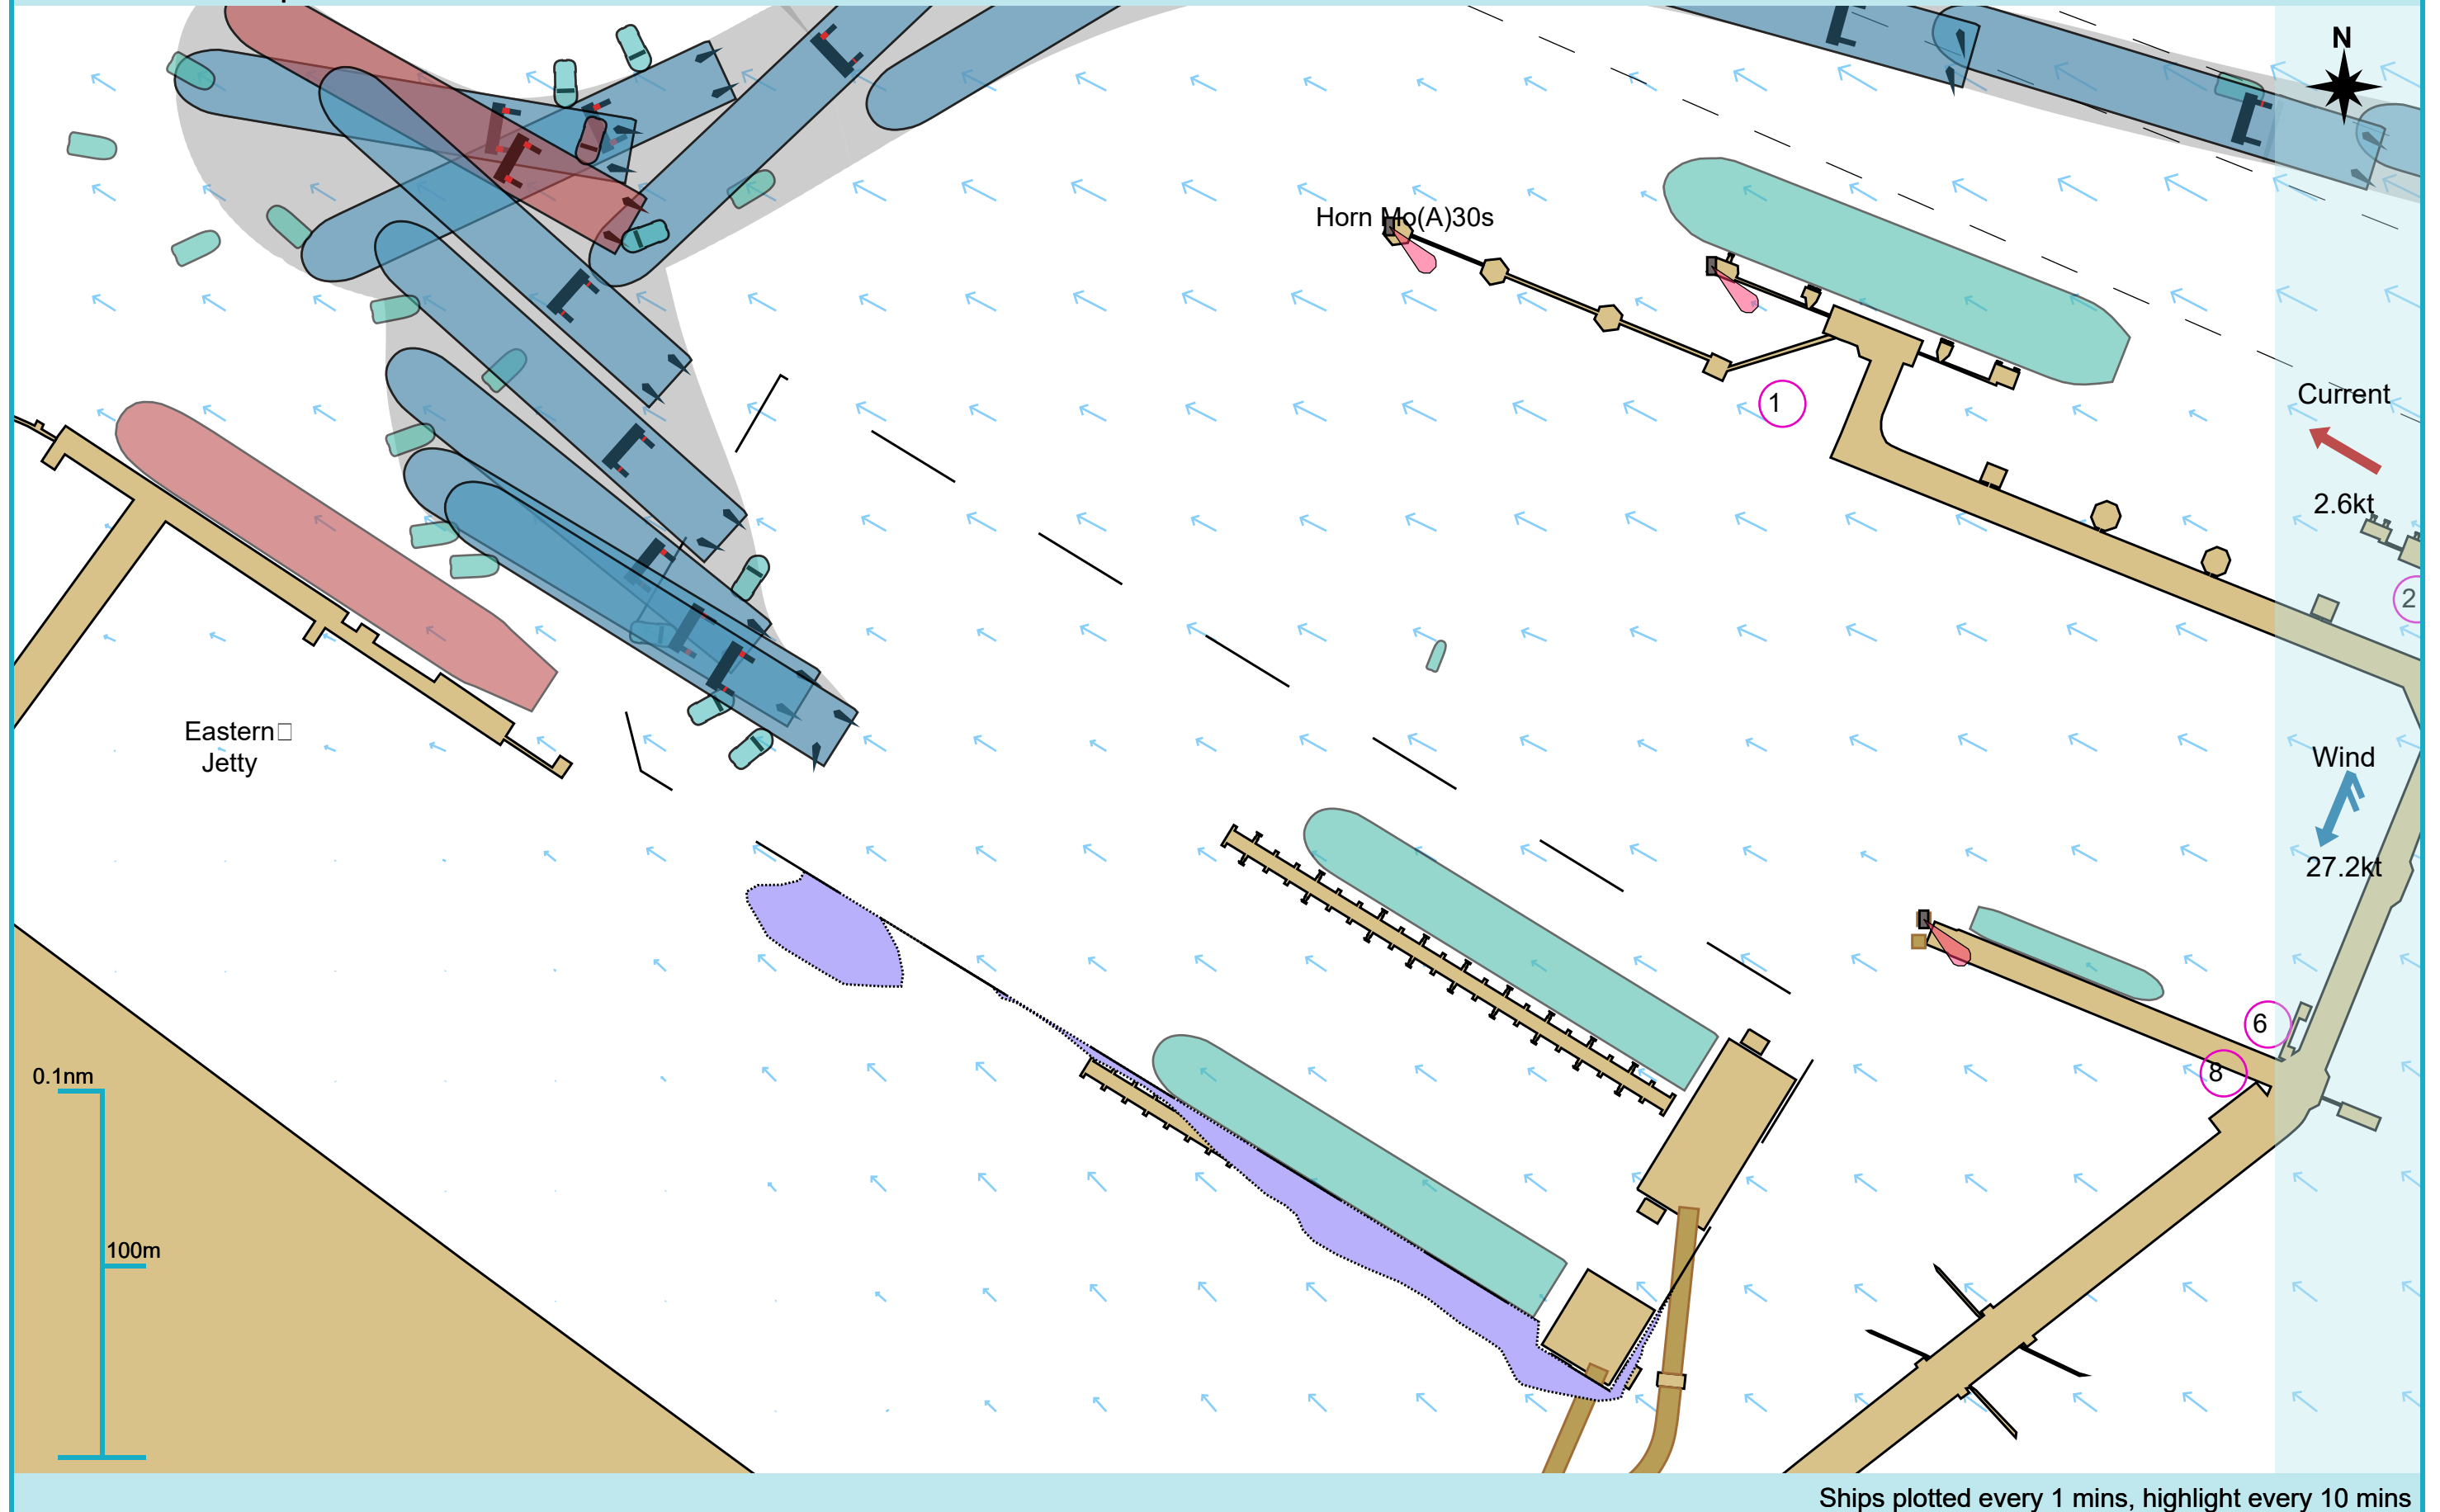

### Manoeuvre track plot

Ships plotted every 1 mins, highlight every 10 mins

### Manoeuvre track plot

Ships plotted every 1 mins, highlight every 10 mins

Manoeuvre track plot

Ships plotted every 1 mins, highlight every 10 mins