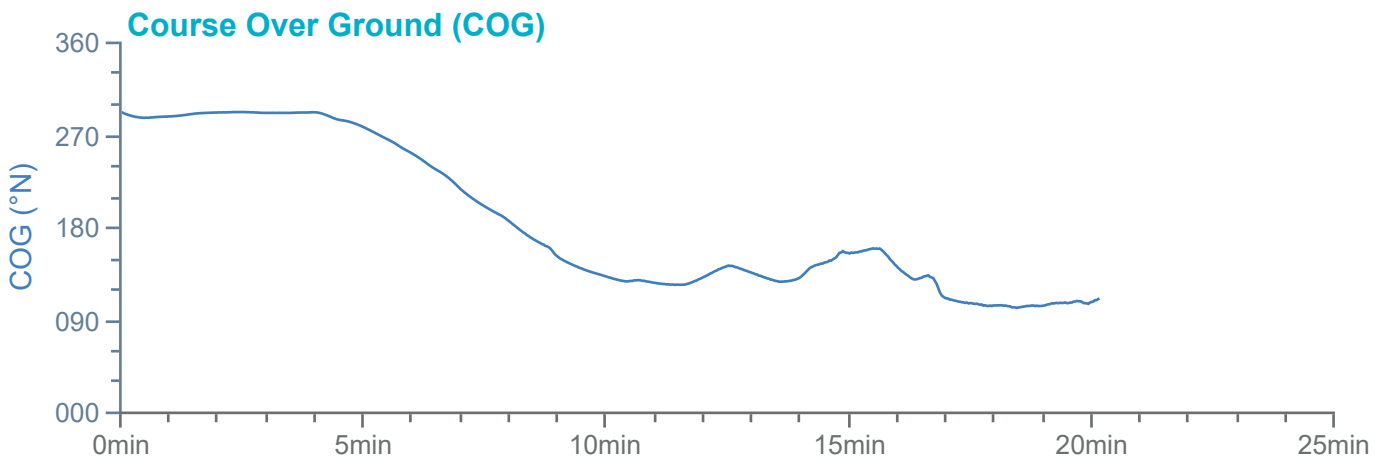

### Manoeuvre track plot

Ships plotted every 1 mins, highlight every 10 mins

### Manoeuvre track plot

Ships plotted every 1 mins, highlight every 10 mins

Manoeuvre track plot

Ships plotted every 1 mins, highlight every 10 mins