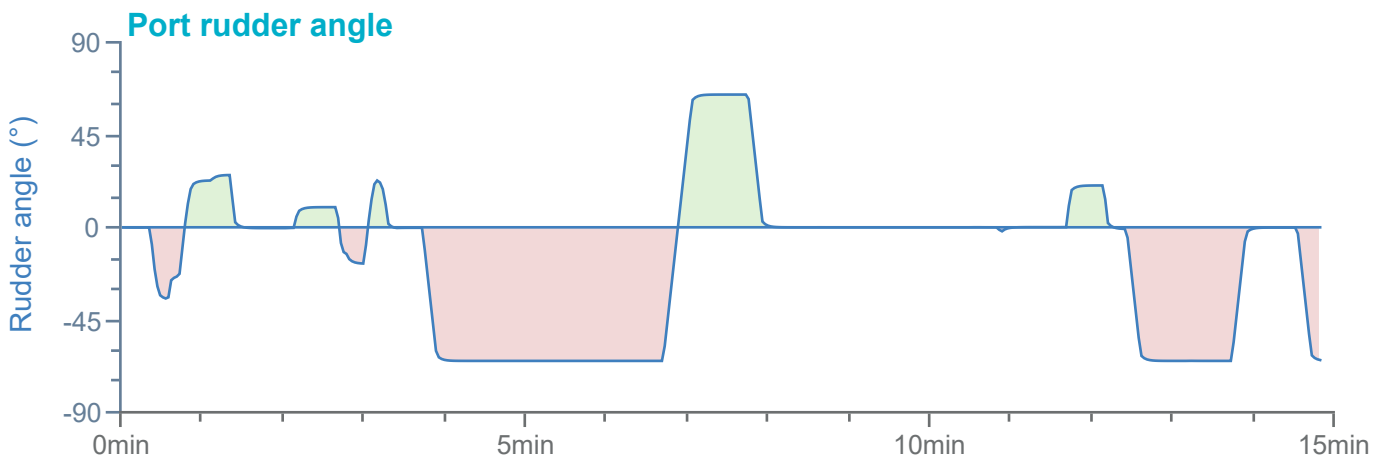

### Manoeuvre track plot

Ships plotted every 1 mins, highlight every 10 mins

Manoeuvre track plot

Ships plotted every 1 mins, highlight every 10 mins