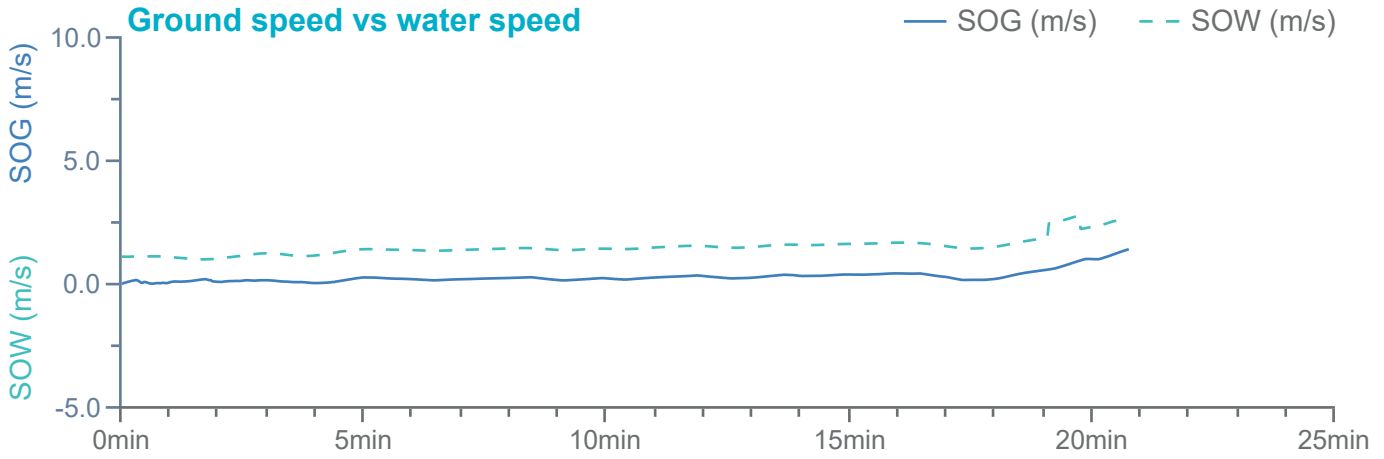

### Manoeuvre track plot

Ships plotted every 1 mins, highlight every 10 mins

Manoeuvre track plot

Ships plotted every 1 mins, highlight every 10 mins