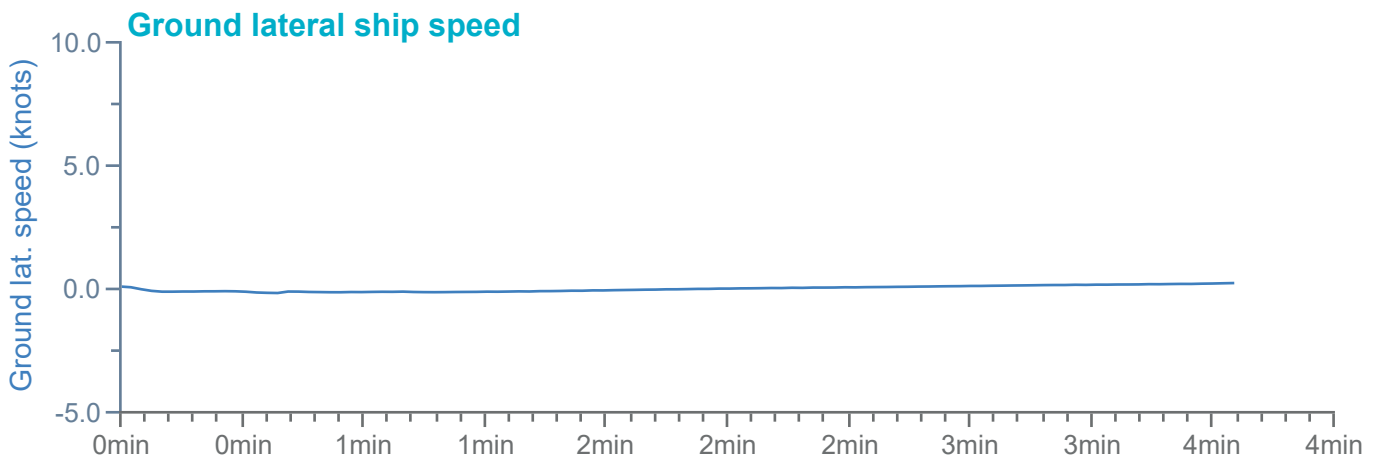

### Manoeuvre track plot

Ships plotted every 1 mins, highlight every 10 mins

Manoeuvre track plot

### Manoeuvre track plot

Ships plotted every 1 mins, highlight every 10 mins

Manoeuvre track plot

Ships plotted every 1 mins, highlight every 10 mins