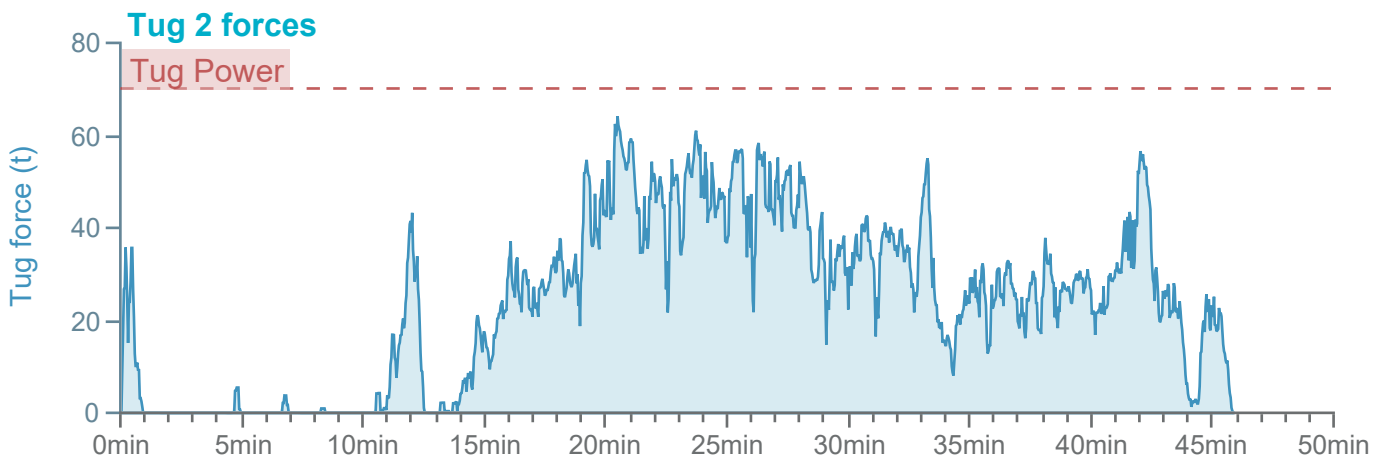

### Manoeuvre track plot

Ships plotted every 1 mins, highlight every 10 mins

### Manoeuvre track plot

Ships plotted every 1 mins, highlight every 10 mins

Manoeuvre track plot

Ships plotted every 1 mins, highlight every 10 mins