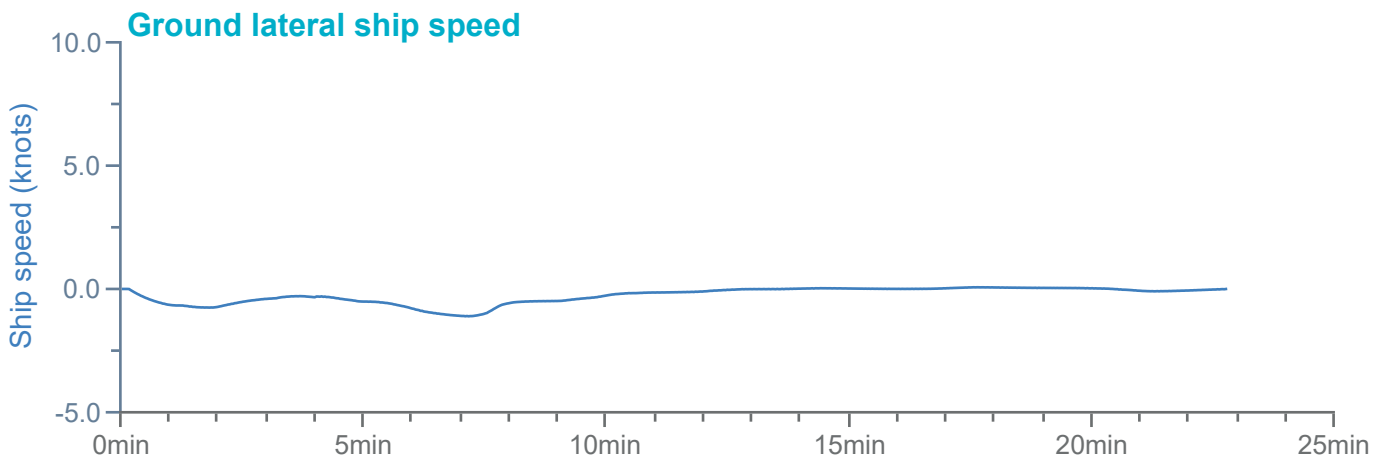

### Manoeuvre track plot

Ships plotted every 1 mins, highlight every 10 mins

### Manoeuvre track plot

Ships plotted every 1 mins, highlight every 10 mins

Manoeuvre track plot

Ships plotted every 1 mins, highlight every 10 mins