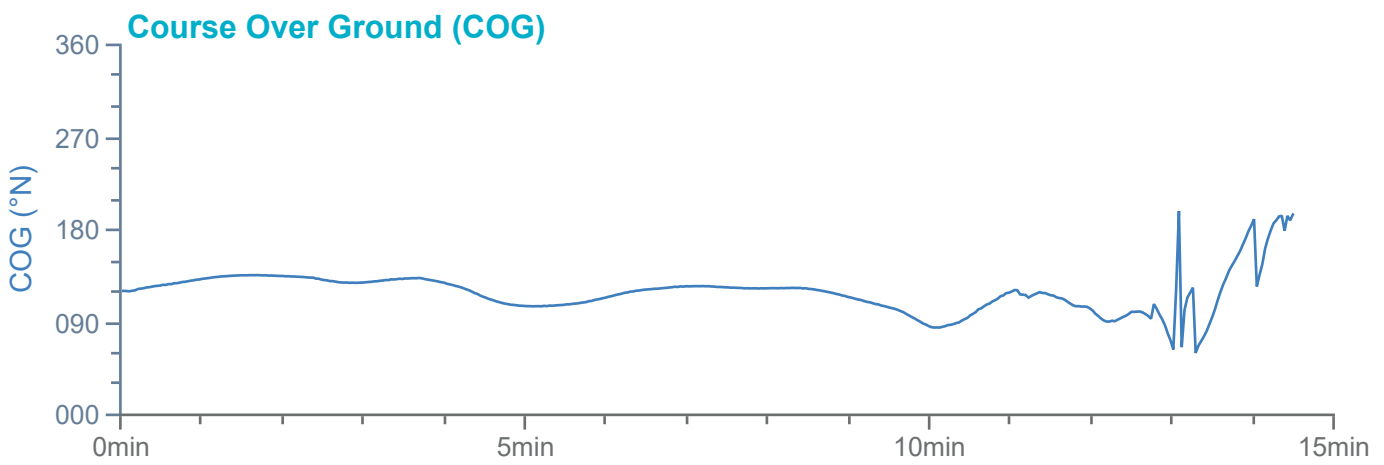

### Manoeuvre track plot

Ships plotted every 1 mins, highlight every 10 mins