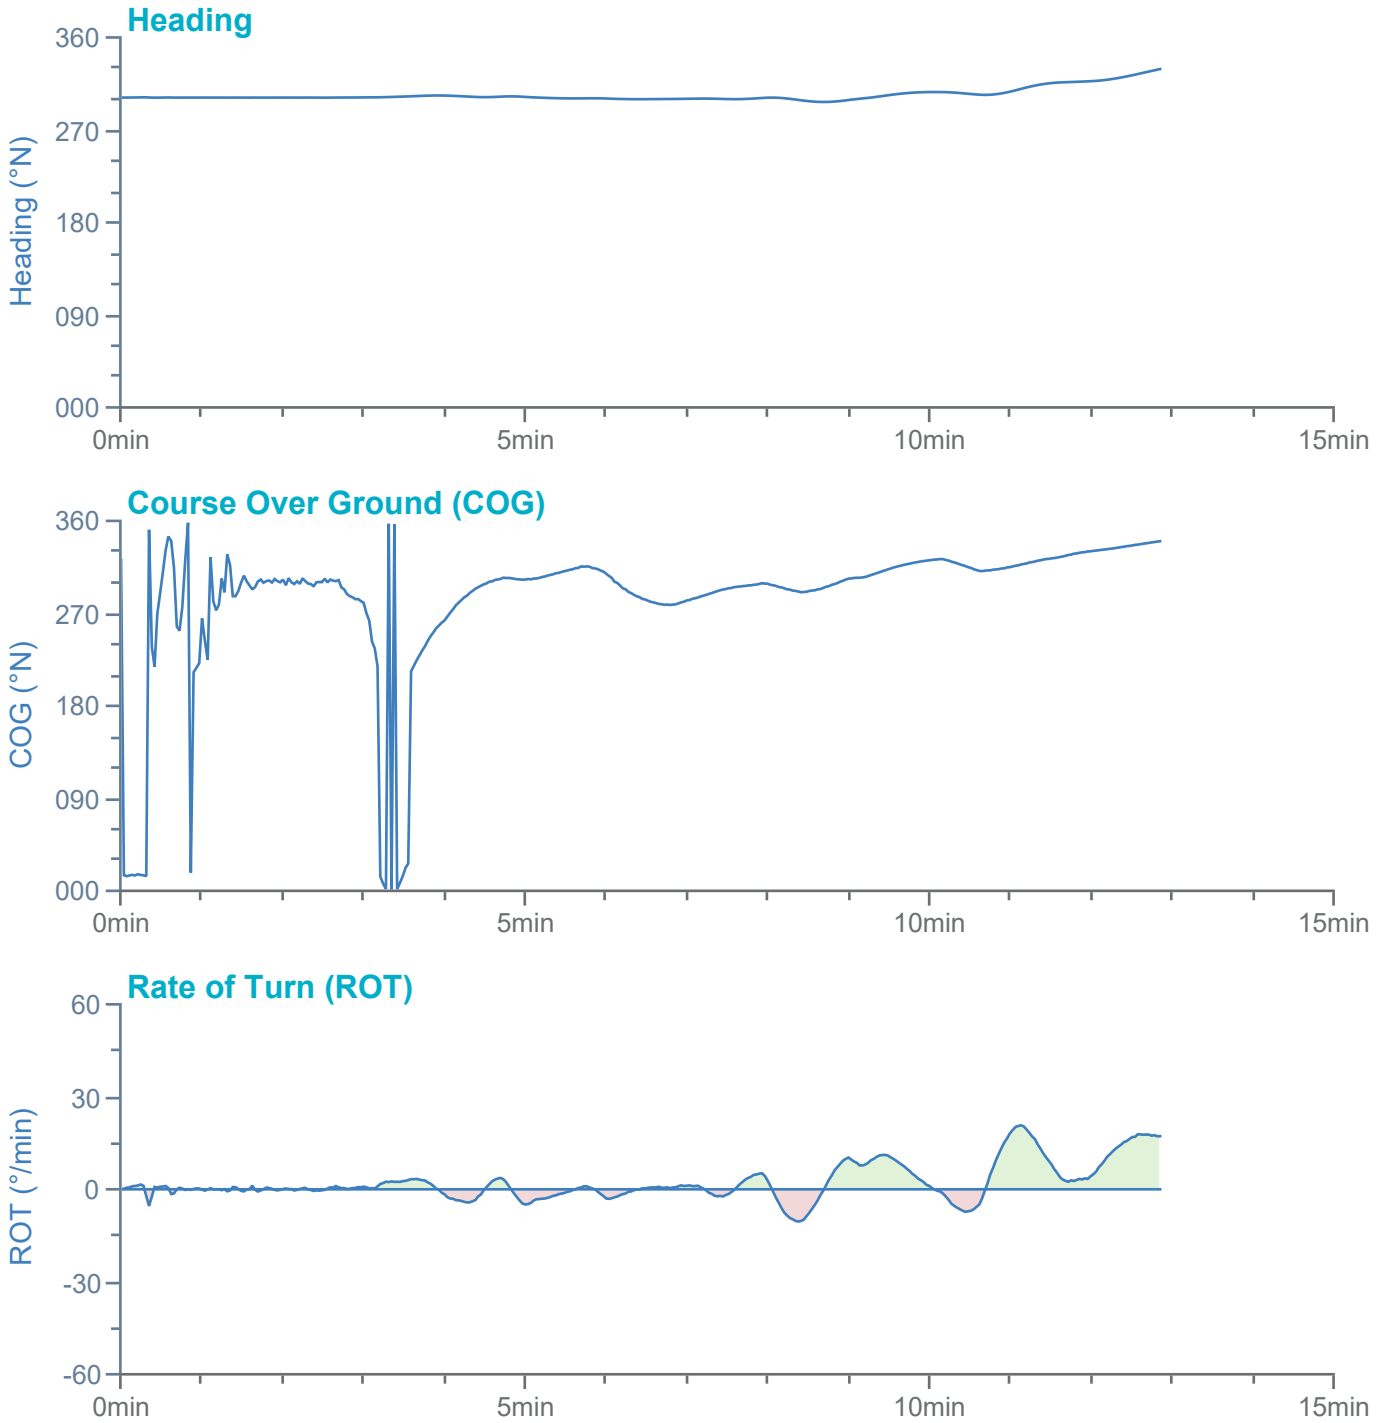

### Manoeuvre track plot

Ships plotted every 1 mins, highlight every 10 mins

Manoeuvre track plot

Ships plotted every 1 mins, highlight every 10 mins

### Manoeuvre track plot

Ships plotted every 1 mins, highlight every 10 mins

### Manoeuvre track plot

Ships plotted every 1 mins, highlight every 10 mins

Manoeuvre track plot