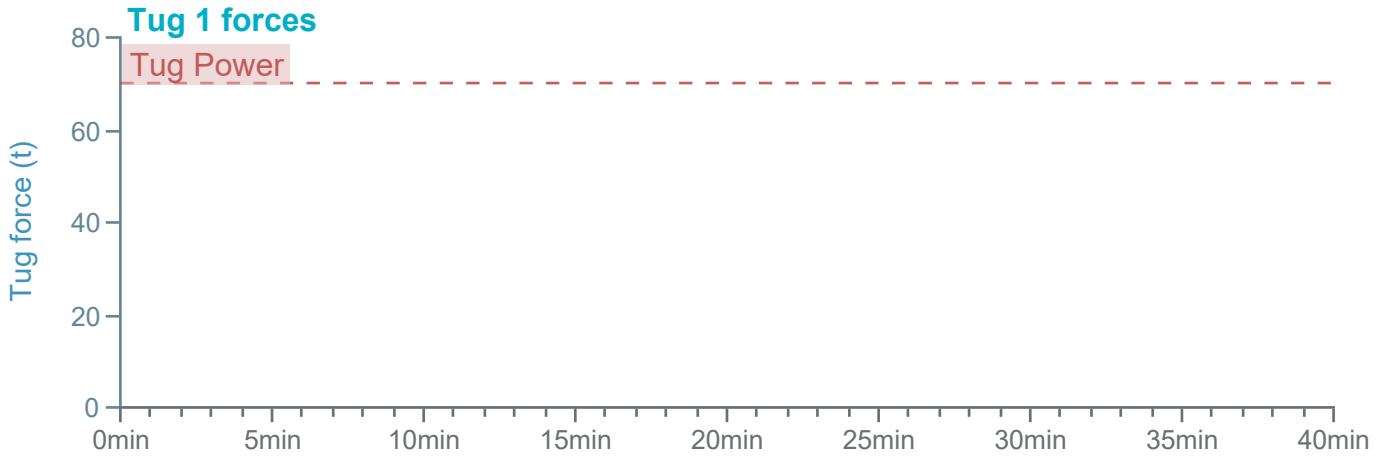

### Manoeuvre track plot

Ships plotted every 1 mins, highlight every 10 mins

Manoeuvre track plot

Ships plotted every 1 mins, highlight every 10 mins