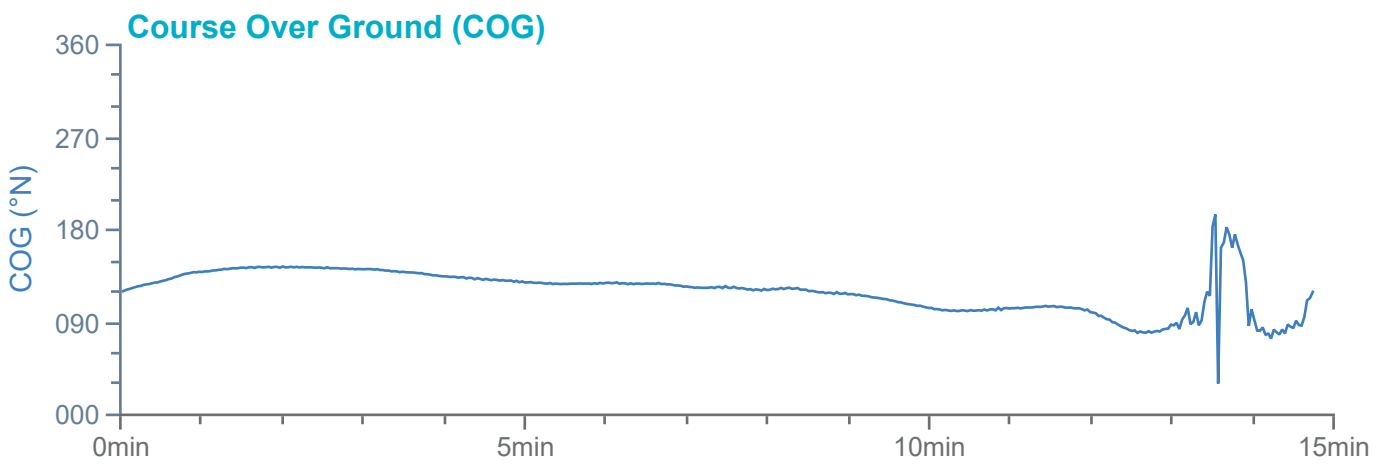

### Manoeuvre track plot

Ships plotted every 1 mins, highlight every 10 mins

### Manoeuvre track plot

Ships plotted every 1 mins, highlight every 10 mins

Manoeuvre track plot

Ships plotted every 1 mins, highlight every 10 mins

**HR Wallingford**  
*Working with water*

DMR 719286

FS 516431