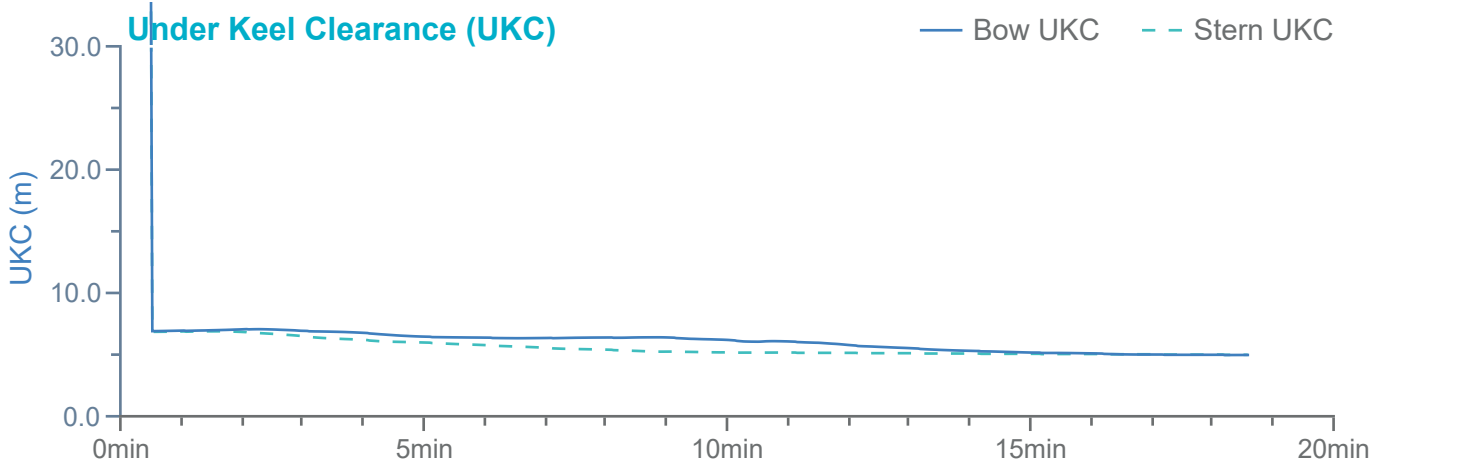

### Manoeuvre track plot

Ships plotted every 1 mins, highlight every 10 mins

Manoeuvre track plot

Ships plotted every 1 mins, highlight every 10 mins

### Manoeuvre track plot

Ships plotted every 1 mins, highlight every 10 mins

Manoeuvre track plot