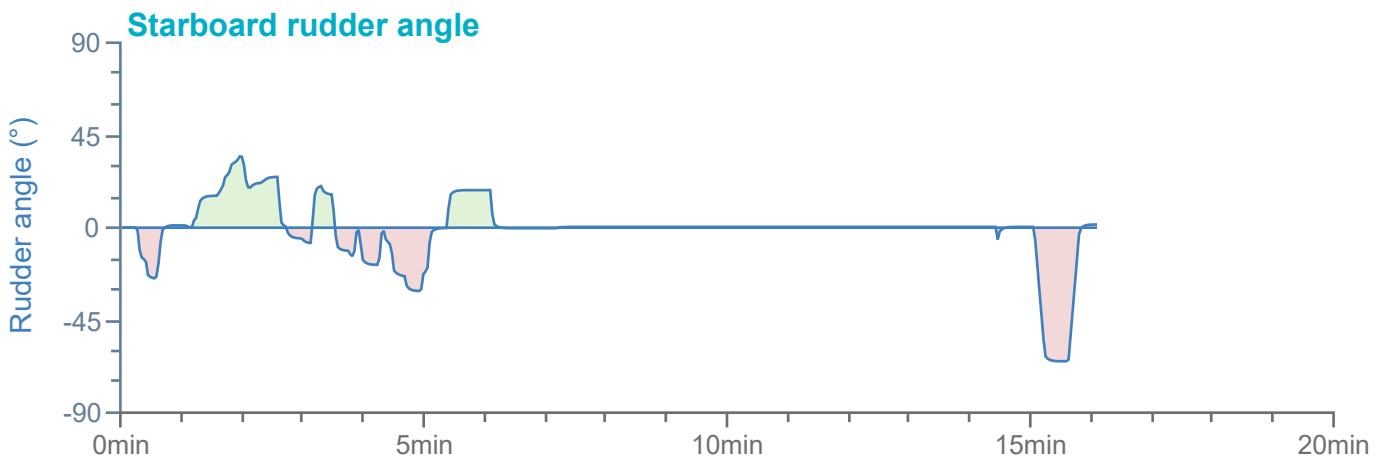

### Manoeuvre track plot

Ships plotted every 1 mins, highlight every 10 mins

Manoeuvre track plot

Ships plotted every 1 mins, highlight every 10 mins