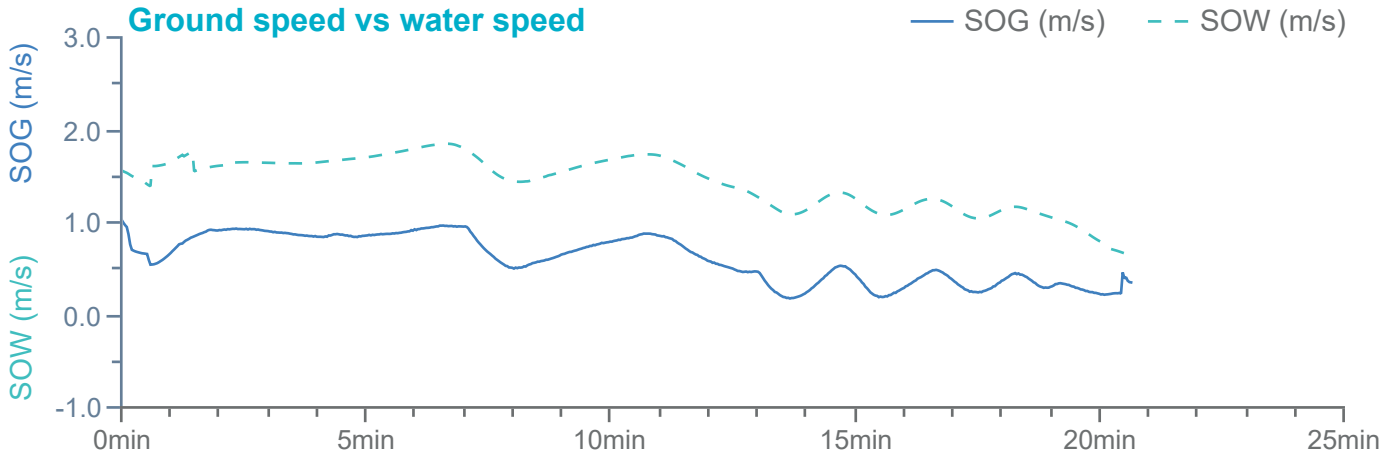

### Manoeuvre track plot

Ships plotted every 1 mins, highlight every 10 mins