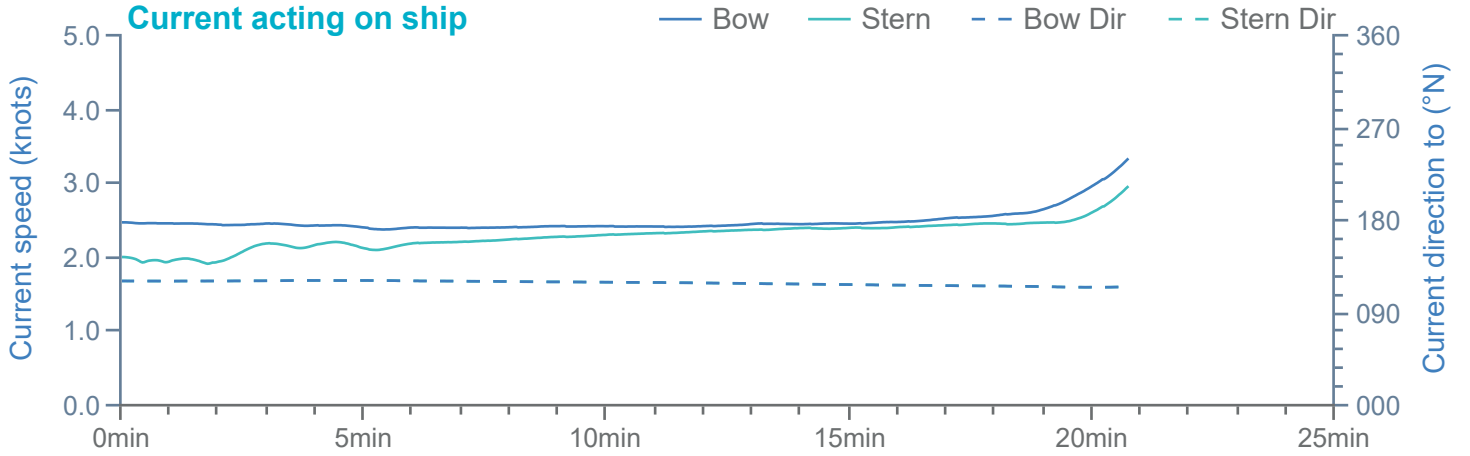

### Manoeuvre track plot

Ships plotted every 1 mins, highlight every 10 mins

Manoeuvre track plot

Ships plotted every 1 mins, highlight every 10 mins

### Manoeuvre track plot

Ships plotted every 1 mins, highlight every 10 mins