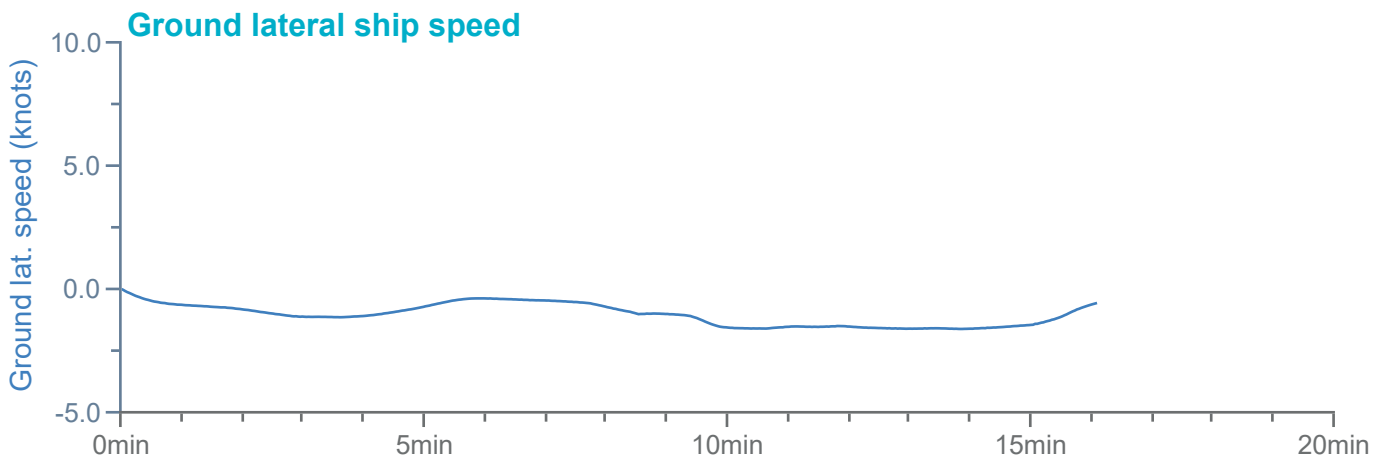

### Manoeuvre track plot

Ships plotted every 1 mins, highlight every 10 mins

Manoeuvre track plot

Ships plotted every 1 mins, highlight every 10 mins