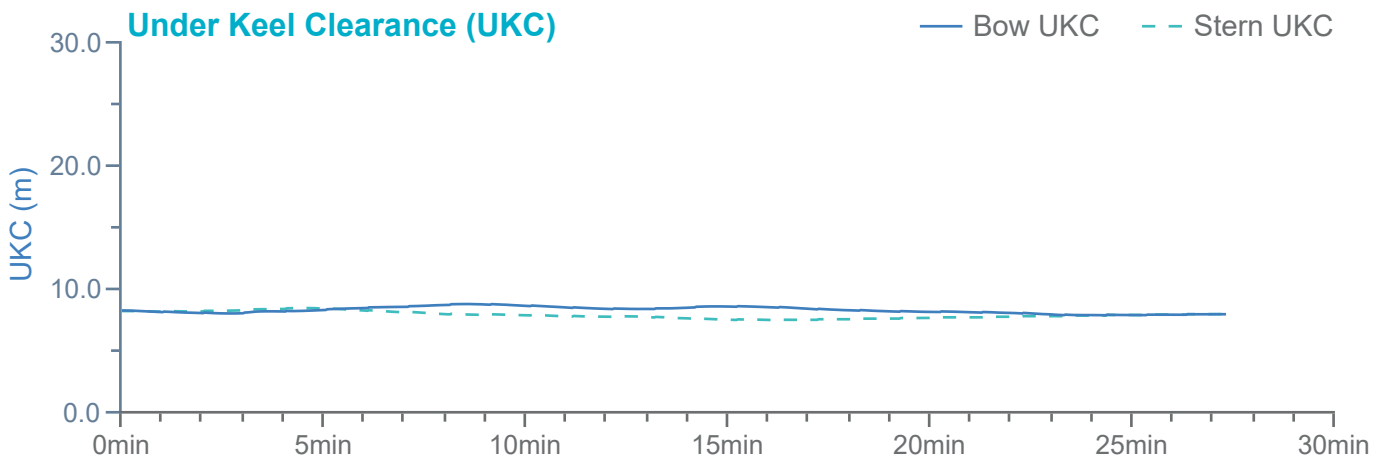

### Manoeuvre track plot

Ships plotted every 1 mins, highlight every 10 mins

### Manoeuvre track plot

Ships plotted every 1 mins, highlight every 10 mins

Manoeuvre track plot

Ships plotted every 1 mins, highlight every 10 mins