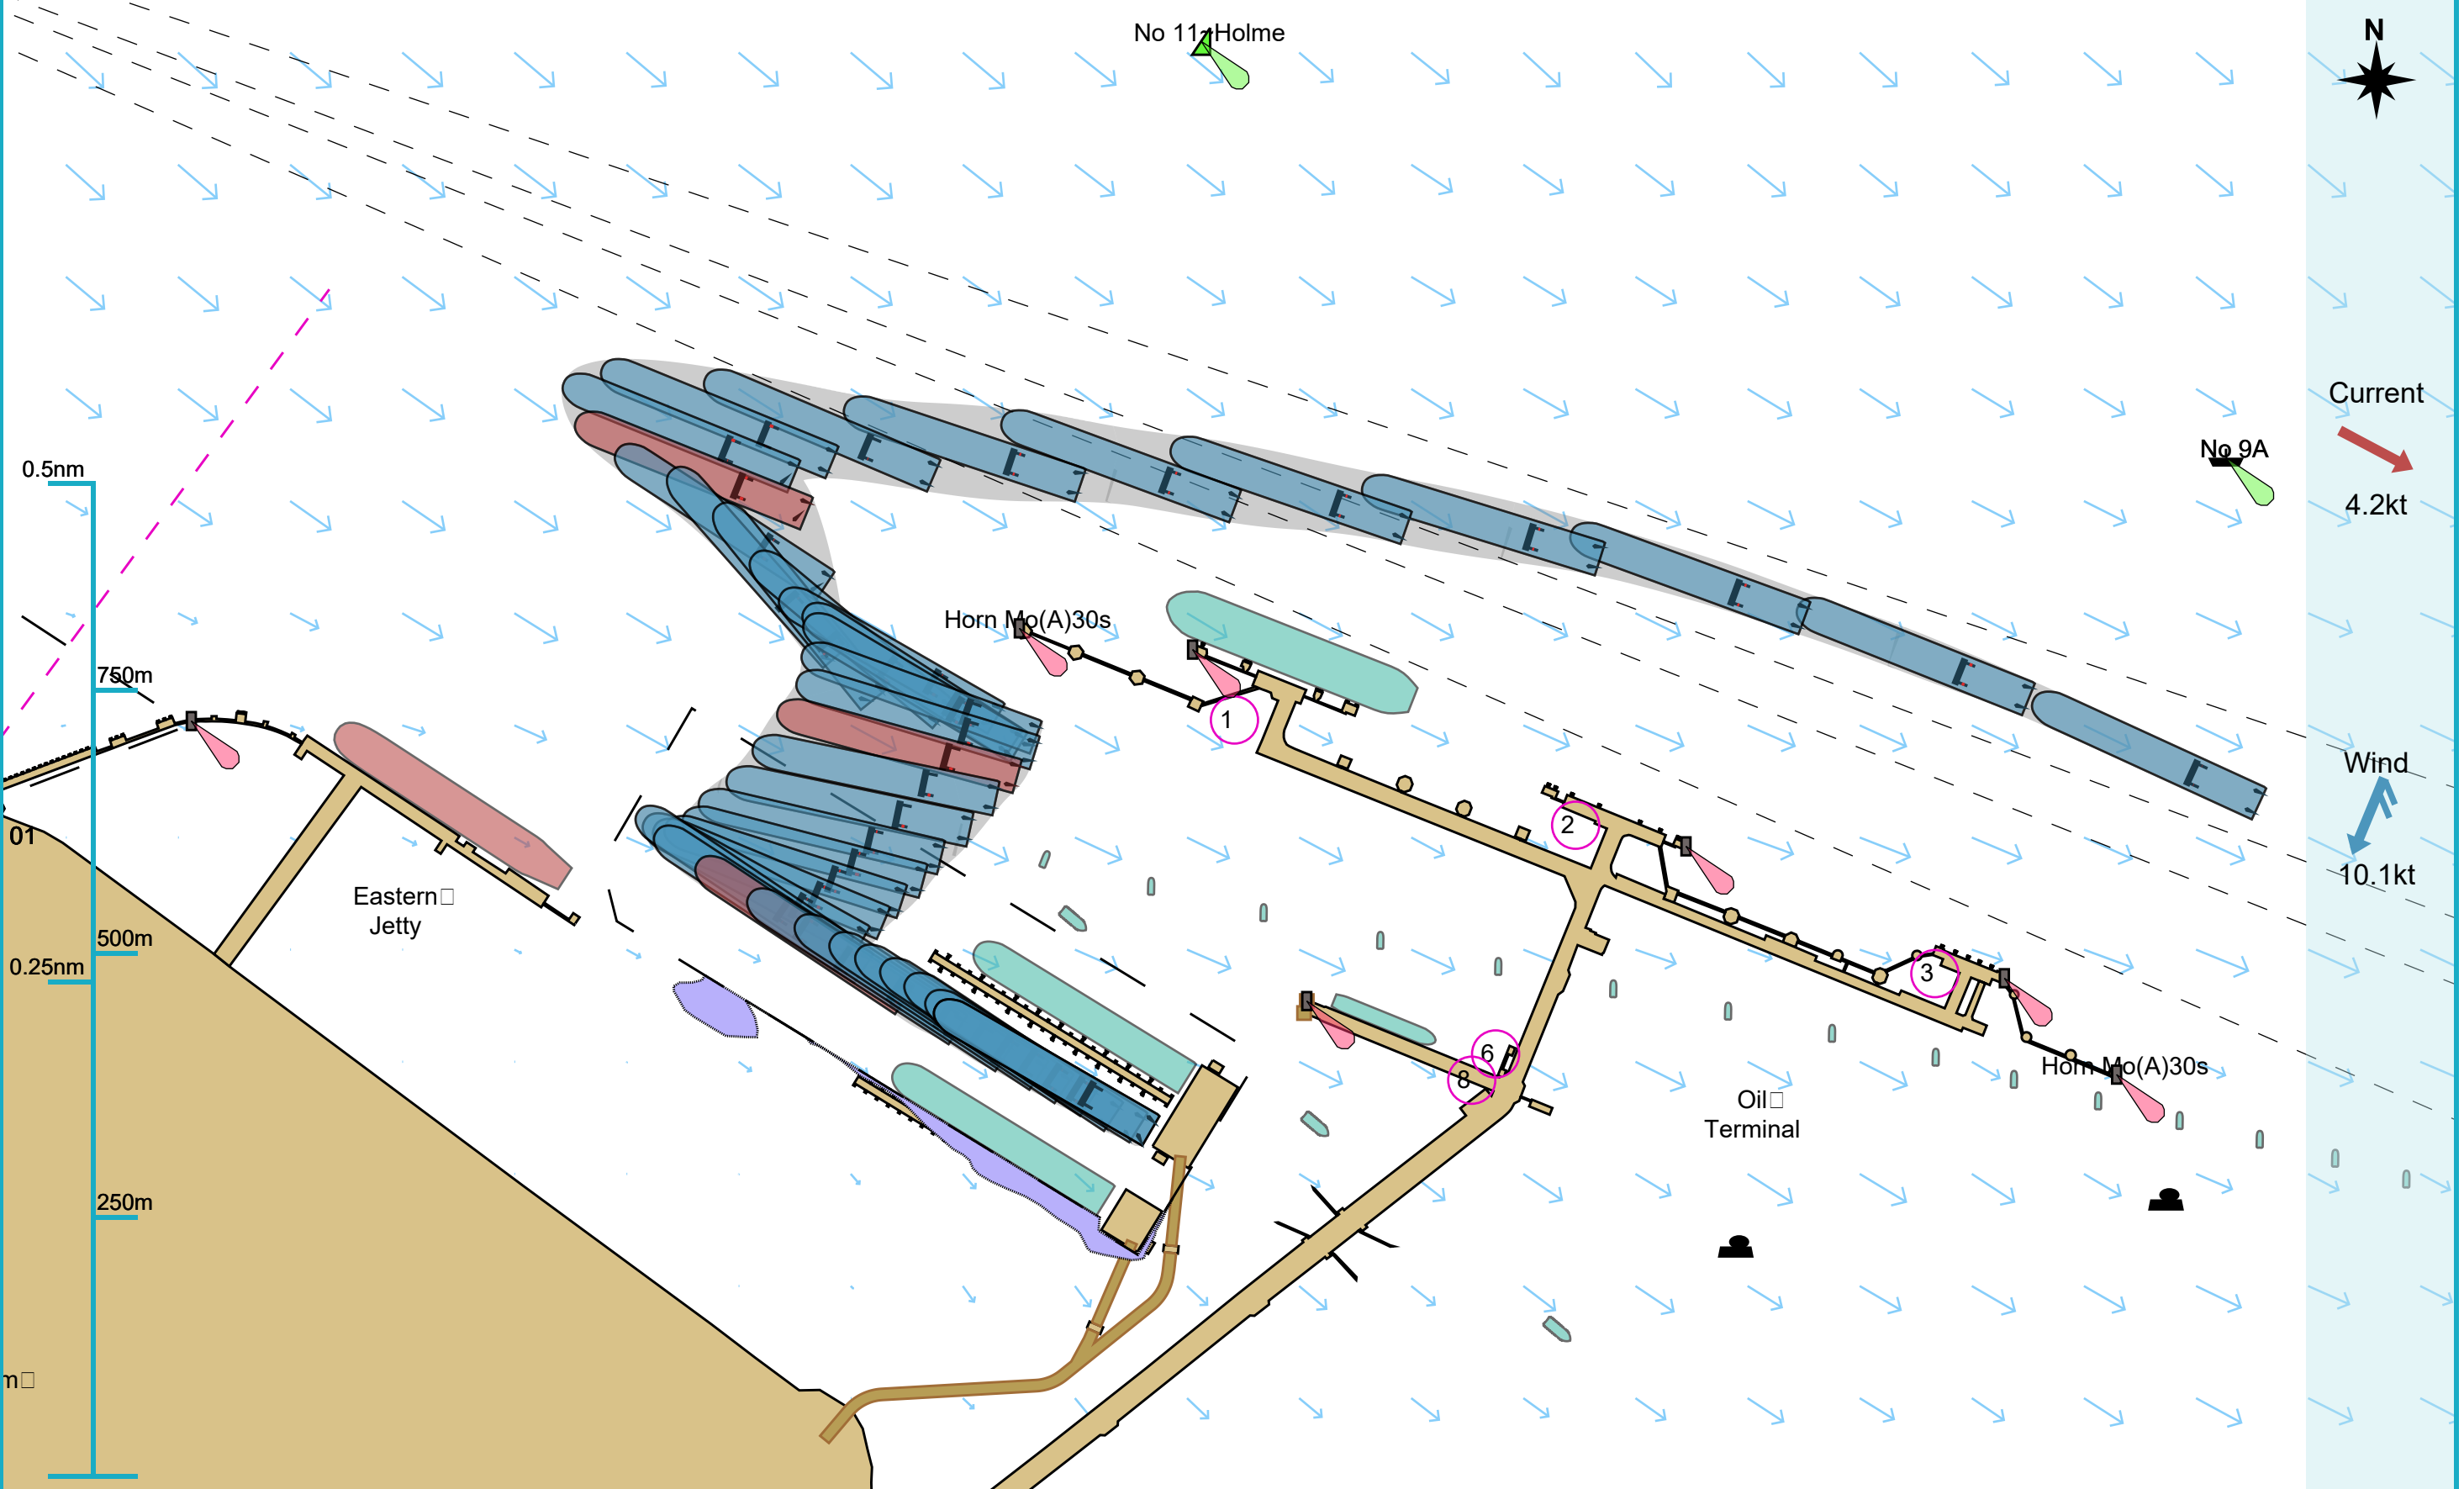

### Manoeuvre track plot

Ships plotted every 1 mins, highlight every 10 mins

### Manoeuvre track plot

Ships plotted every 1 mins, highlight every 10 mins

Manoeuvre track plot

Ships plotted every 1 mins, highlight every 10 mins