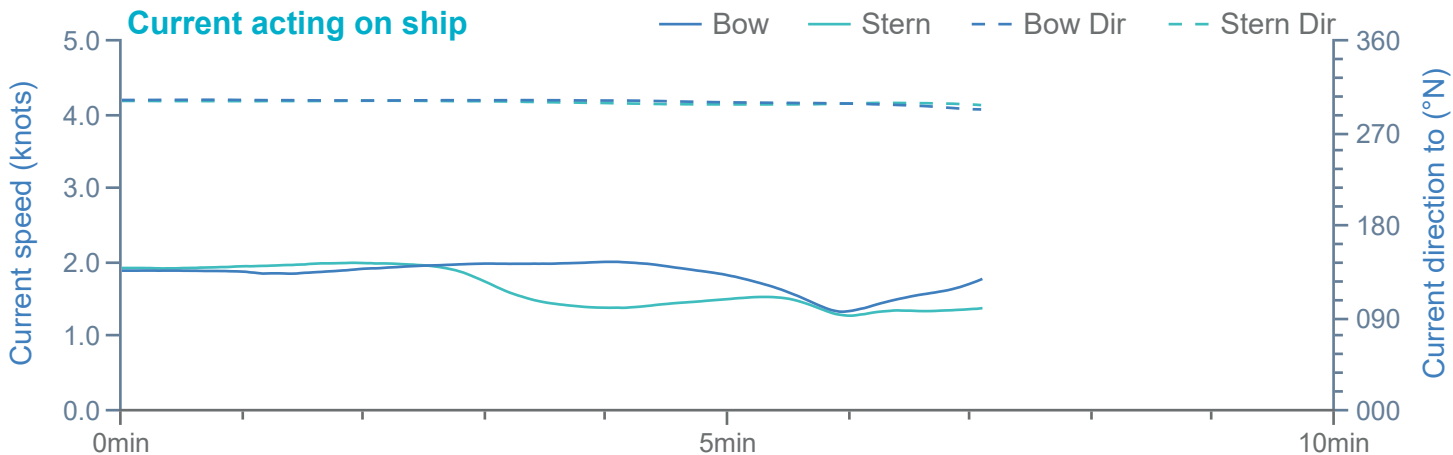

### Manoeuvre track plot

### Manoeuvre track plot

Ships plotted every 1 mins, highlight every 10 mins

Manoeuvre track plot