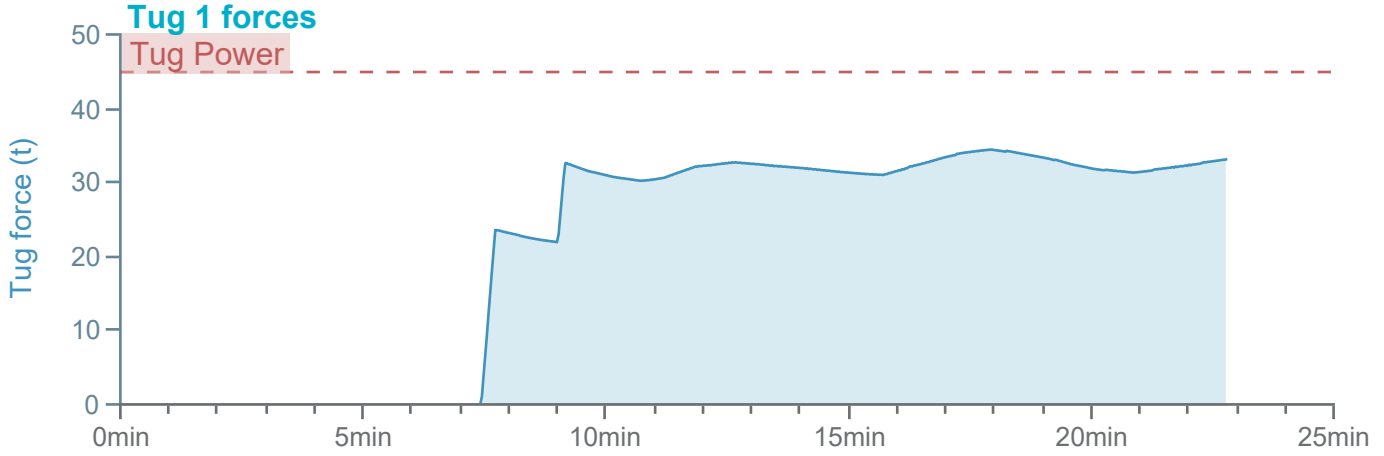

### Manoeuvre track plot

Ships plotted every 1 mins, highlight every 10 mins

### Manoeuvre track plot