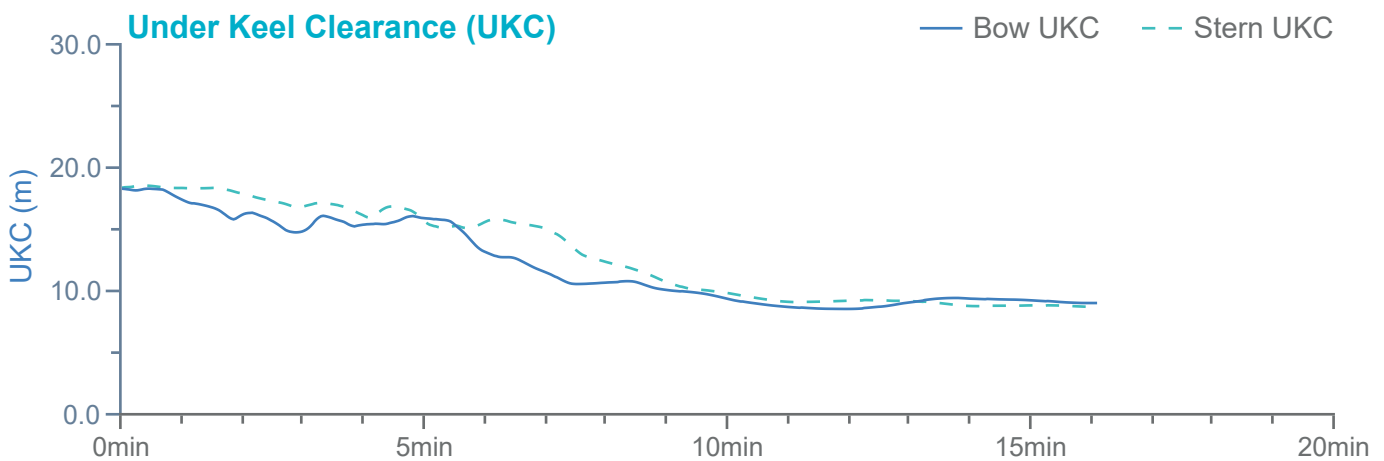

### Manoeuvre track plot

Ships plotted every 1 mins, highlight every 10 mins

Manoeuvre track plot

Ships plotted every 1 mins, highlight every 10 mins