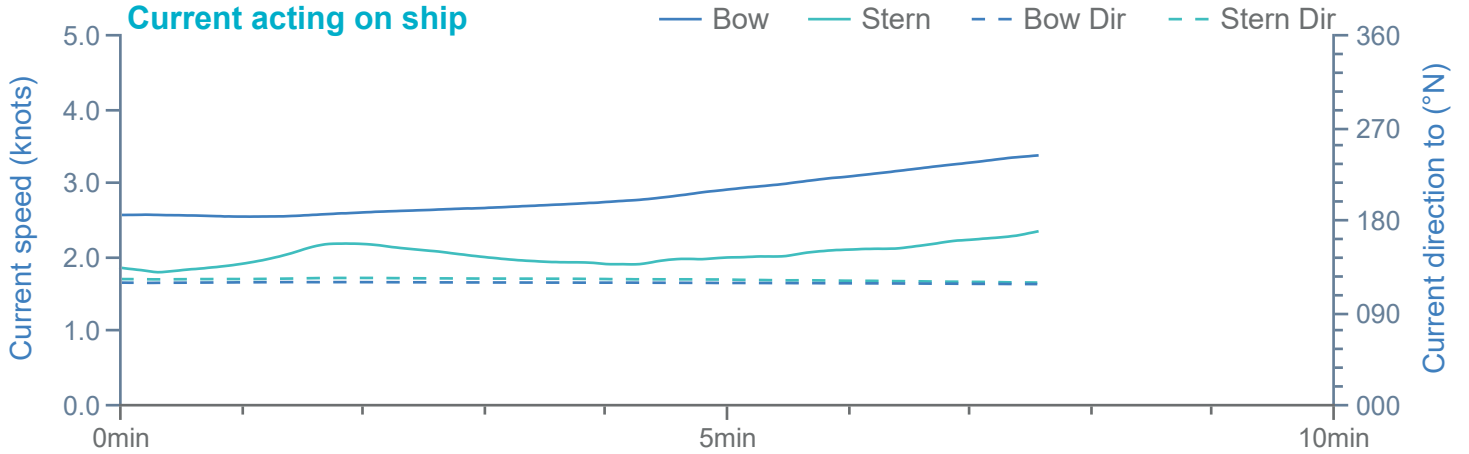

### Manoeuvre track plot

Ships plotted every 1 mins, highlight every 10 mins

Manoeuvre track plot

Ships plotted every 1 mins, highlight every 10 mins

### Manoeuvre track plot

Ships plotted every 1 mins, highlight every 10 mins

### Manoeuvre track plot

### Manoeuvre track plot

Ships plotted every 1 mins, highlight every 10 mins

Manoeuvre track plot