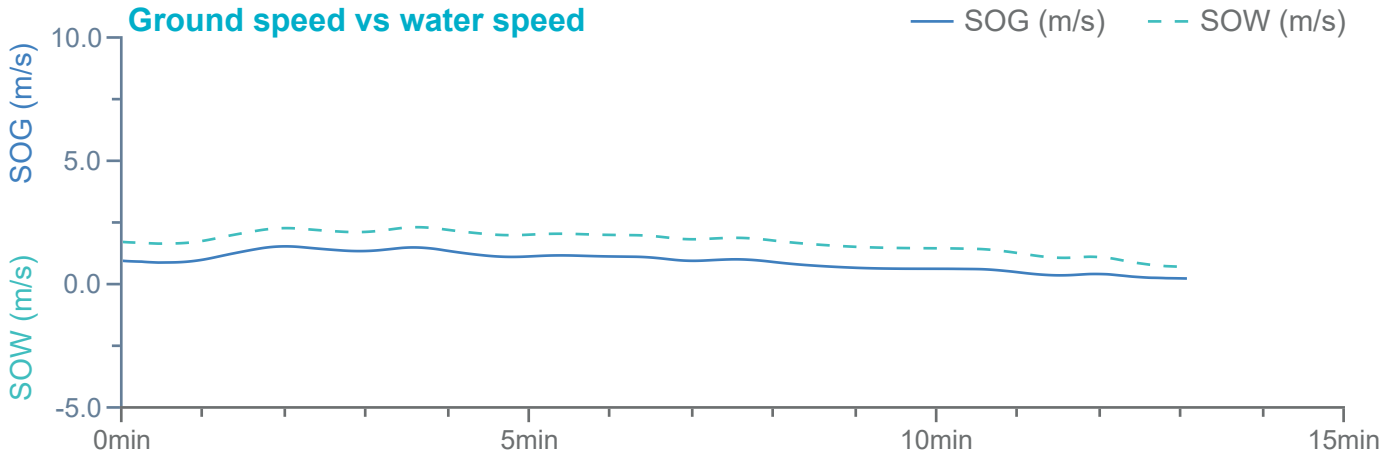

### Manoeuvre track plot

Ships plotted every 1 mins, highlight every 10 mins