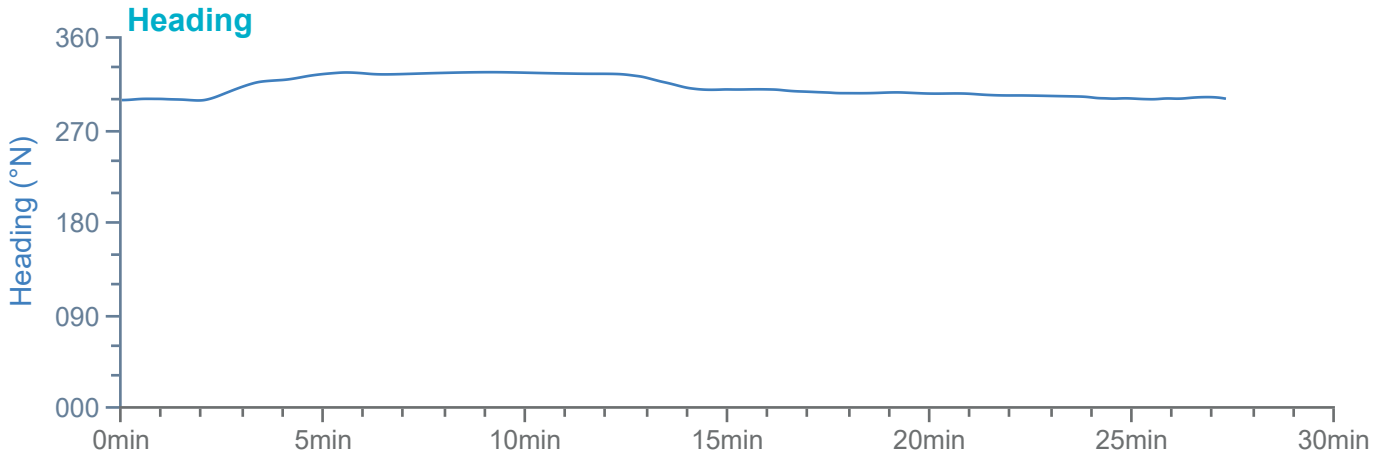

### Manoeuvre track plot

Ships plotted every 1 mins, highlight every 10 mins

### Manoeuvre track plot

Ships plotted every 1 mins, highlight every 10 mins

Manoeuvre track plot

Ships plotted every 1 mins, highlight every 10 mins