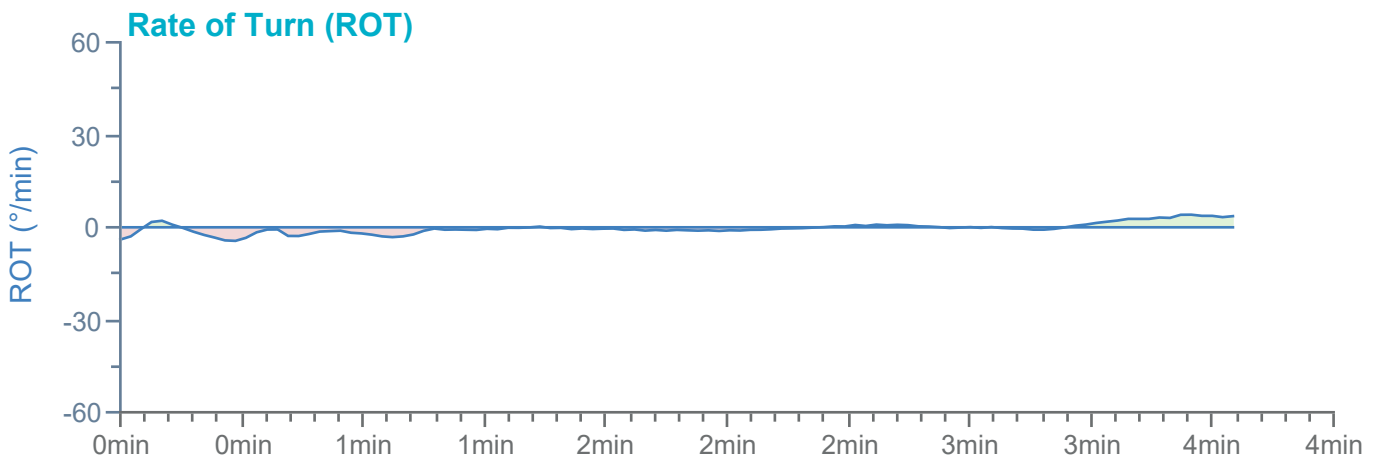

### Manoeuvre track plot

Ships plotted every 1 mins, highlight every 10 mins

Manoeuvre track plot

### Manoeuvre track plot

Ships plotted every 1 mins, highlight every 10 mins

Manoeuvre track plot

Ships plotted every 1 mins, highlight every 10 mins