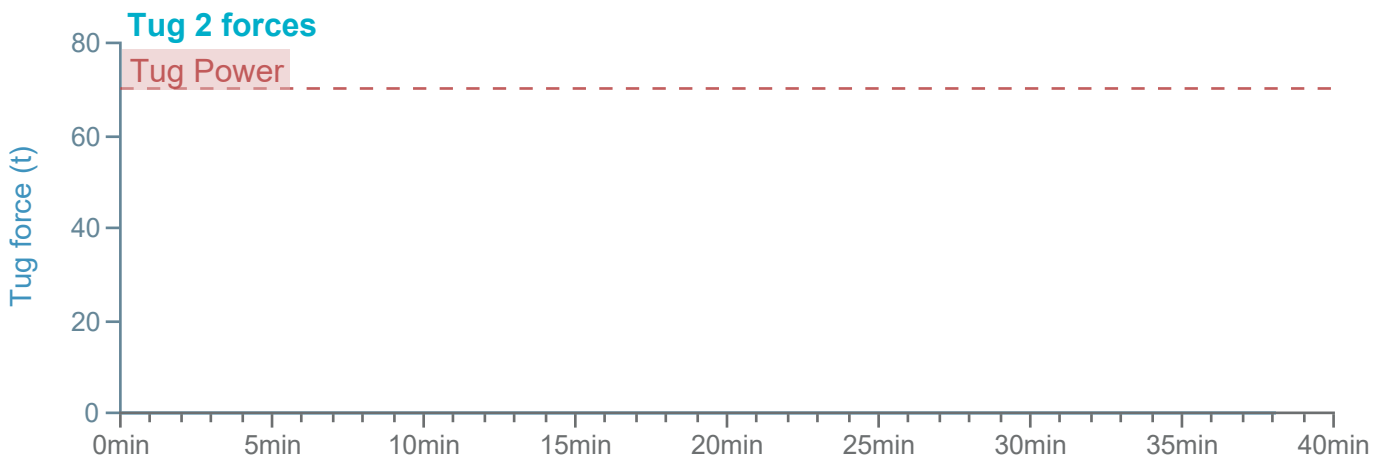

### Manoeuvre track plot

Ships plotted every 1 mins, highlight every 10 mins

Manoeuvre track plot

Ships plotted every 1 mins, highlight every 10 mins

### Manoeuvre track plot

Ships plotted every 1 mins, highlight every 10 mins