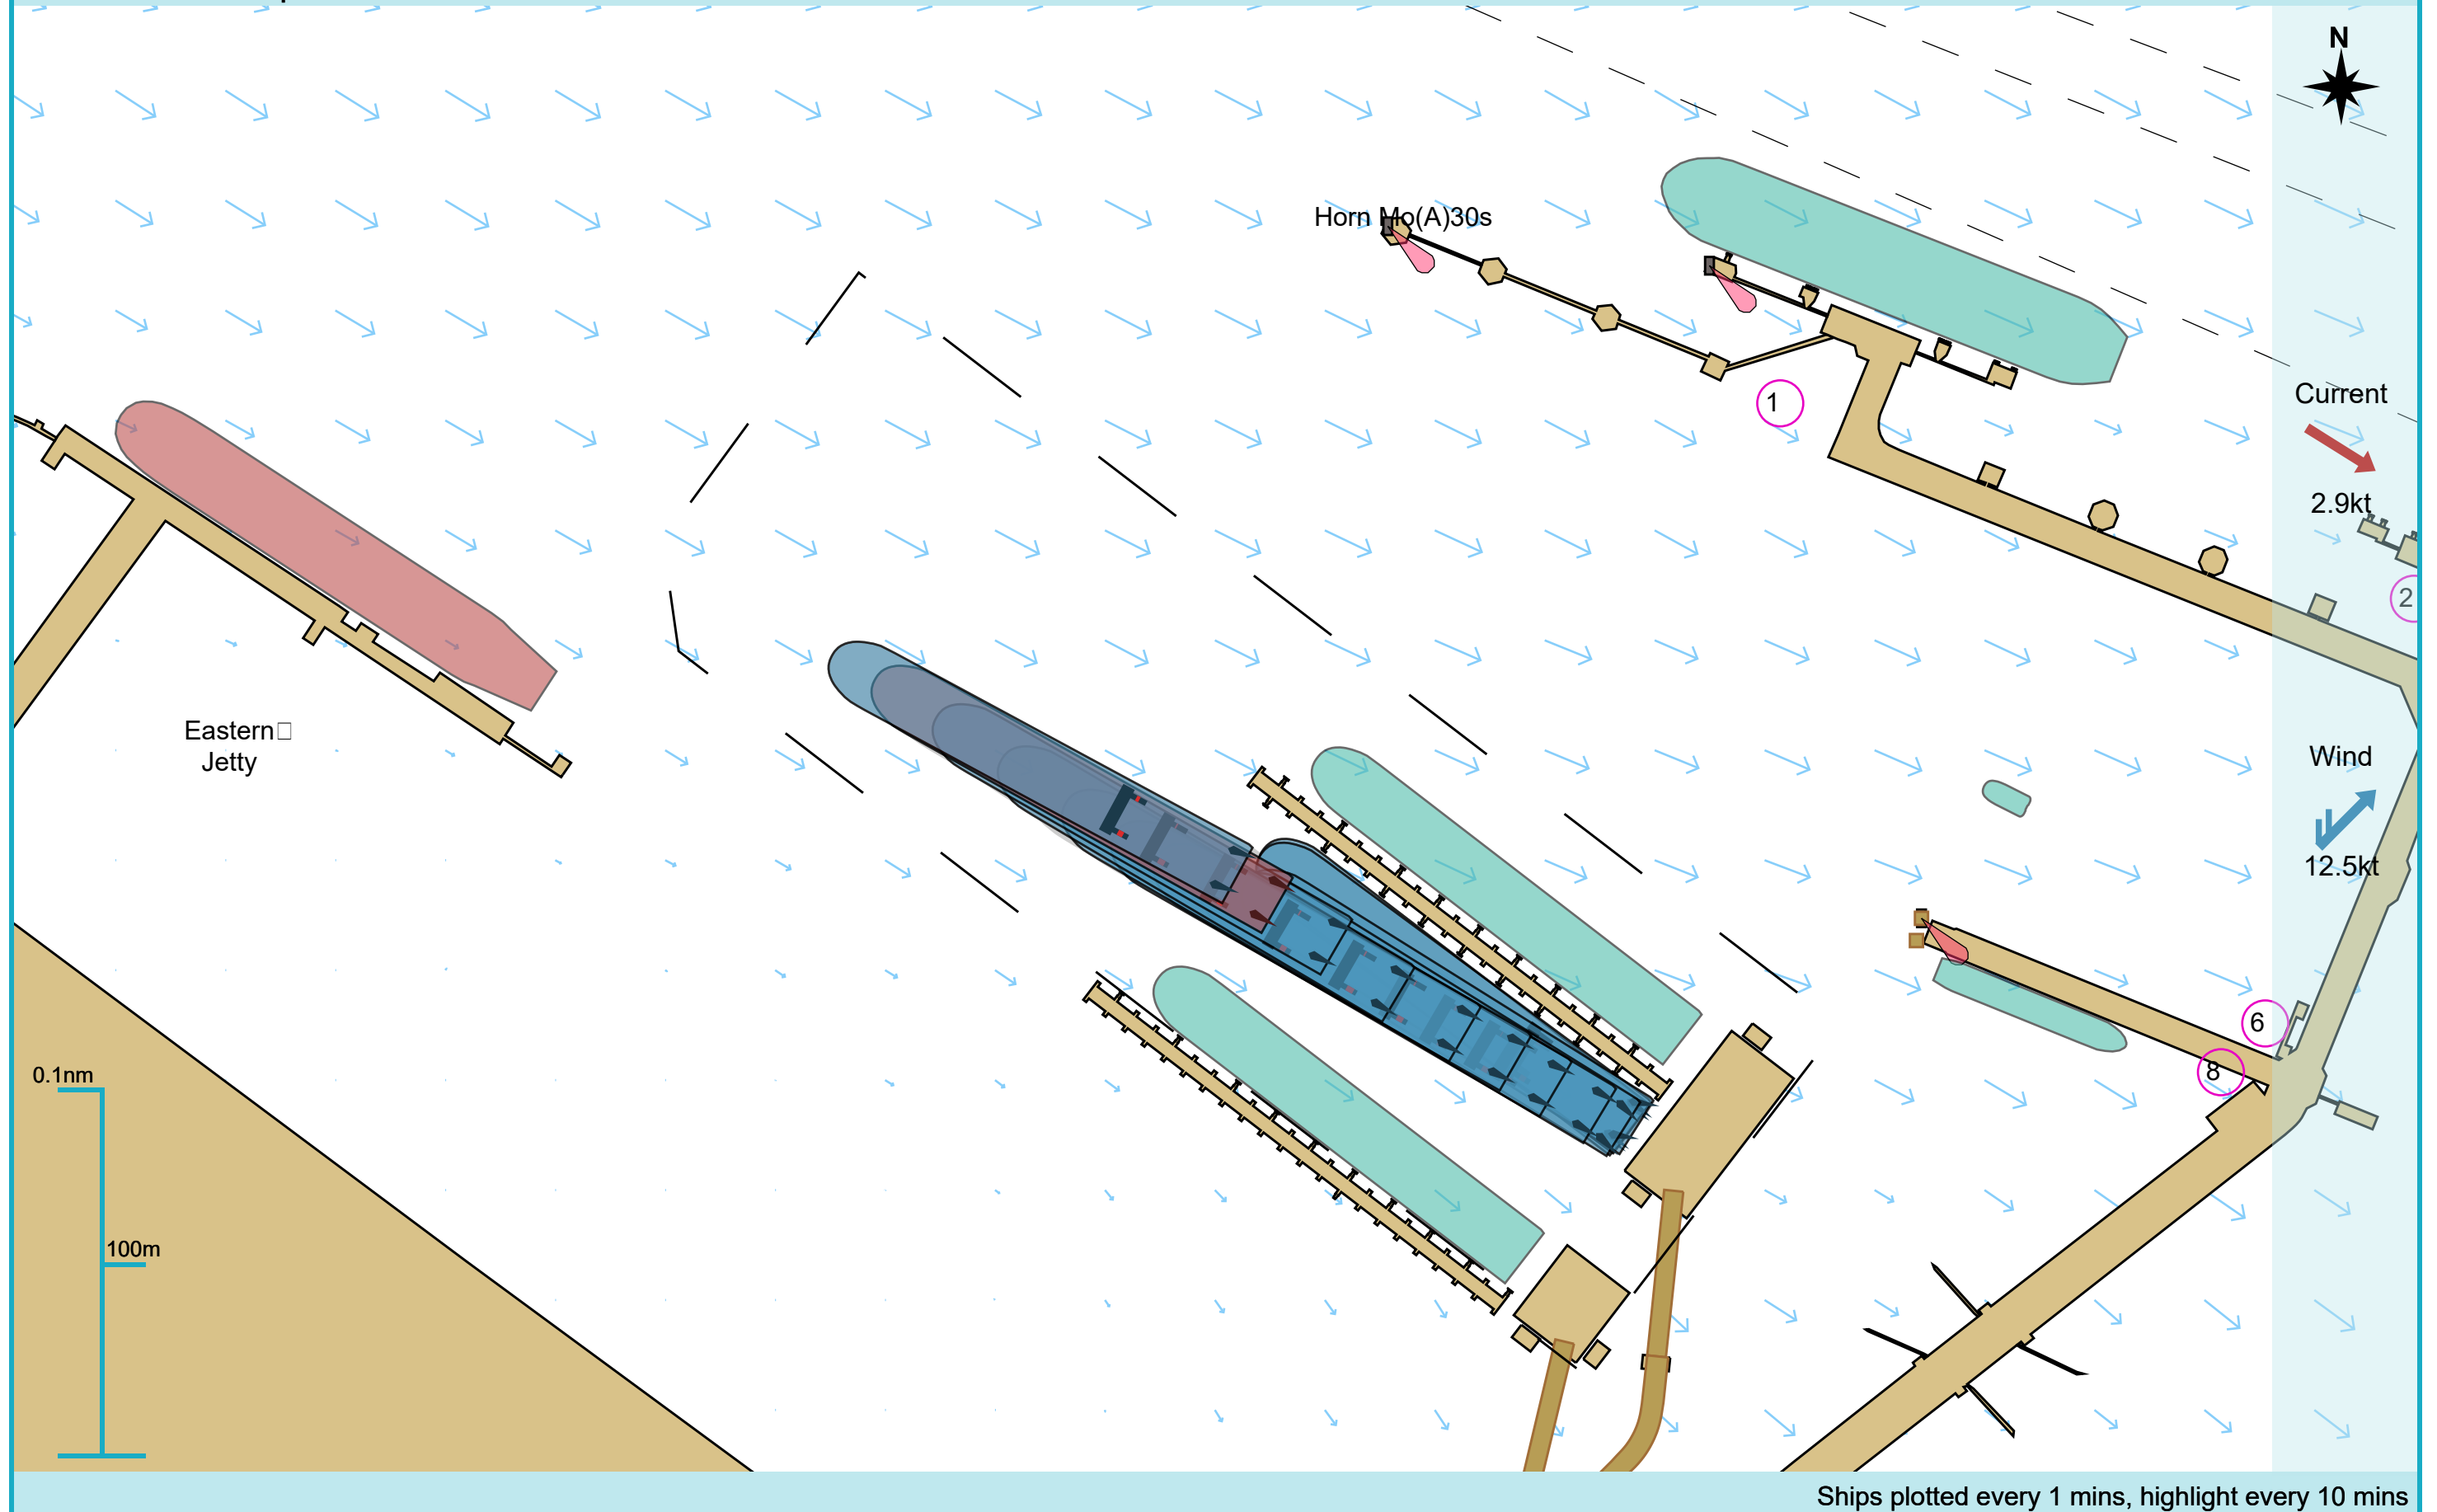

### Manoeuvre track plot

### Manoeuvre track plot

Ships plotted every 1 mins, highlight every 10 mins

Manoeuvre track plot

### Manoeuvre track plot

Ships plotted every 1 mins, highlight every 10 mins

Manoeuvre track plot

Ships plotted every 1 mins, highlight every 10 mins