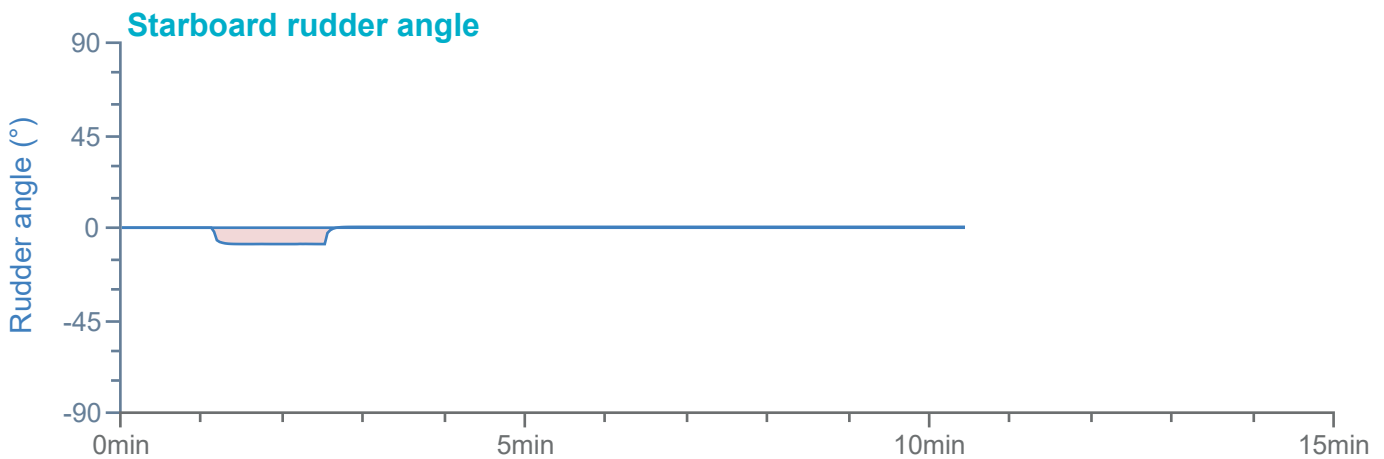

### Manoeuvre track plot

Ships plotted every 1 mins, highlight every 10 mins

Manoeuvre track plot

Ships plotted every 1 mins, highlight every 10 mins