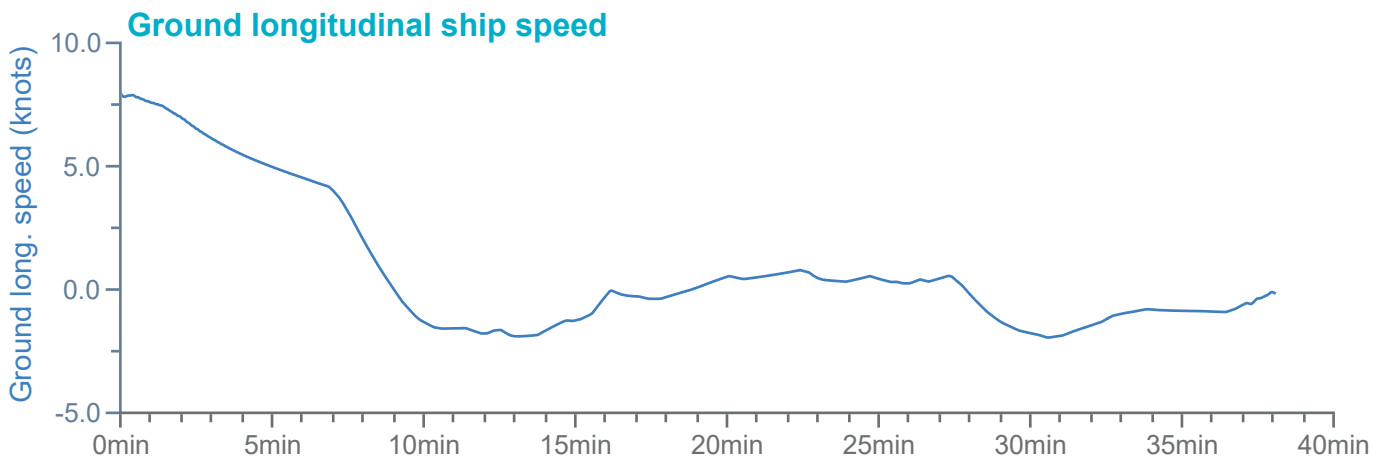

### Manoeuvre track plot

Ships plotted every 1 mins, highlight every 10 mins

### Manoeuvre track plot

Ships plotted every 1 mins, highlight every 10 mins

Manoeuvre track plot

Ships plotted every 1 mins, highlight every 10 mins