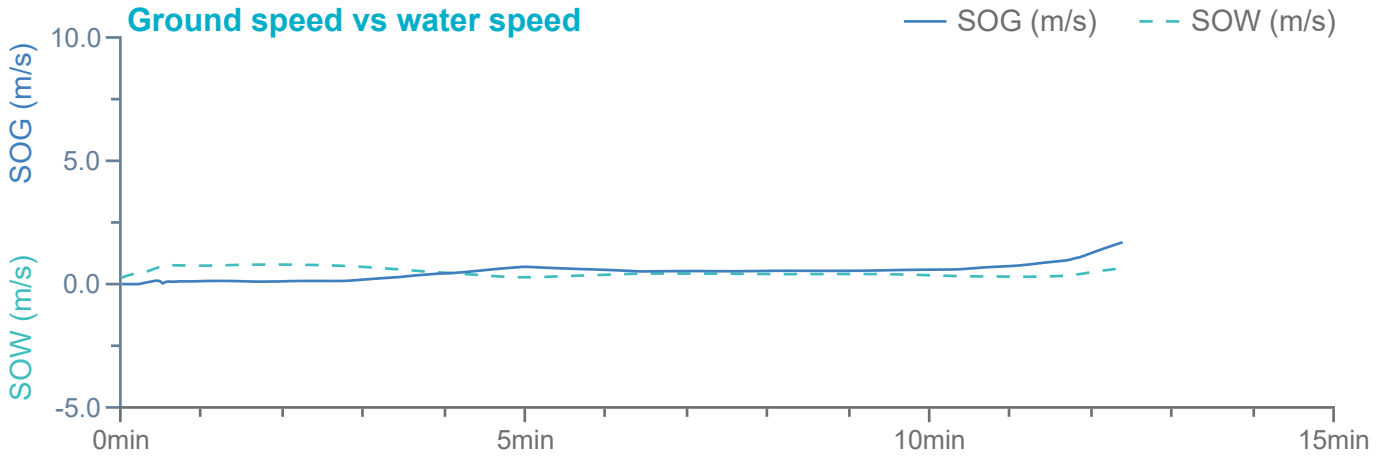

### Manoeuvre track plot

Ships plotted every 1 mins, highlight every 10 mins