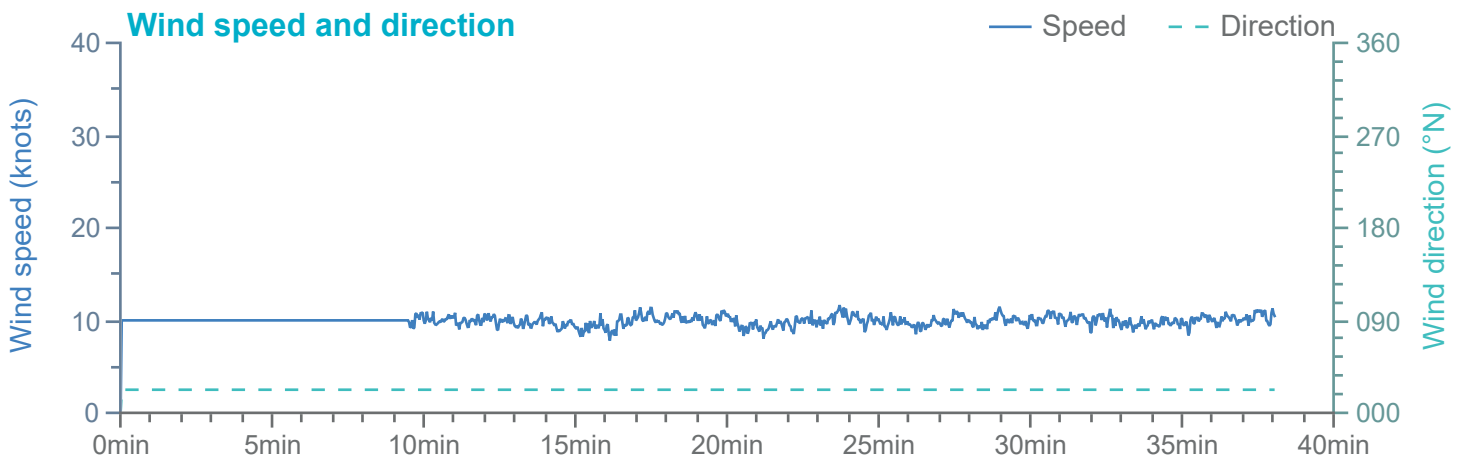

### Manoeuvre track plot

Ships plotted every 1 mins, highlight every 10 mins

Manoeuvre track plot

Ships plotted every 1 mins, highlight every 10 mins