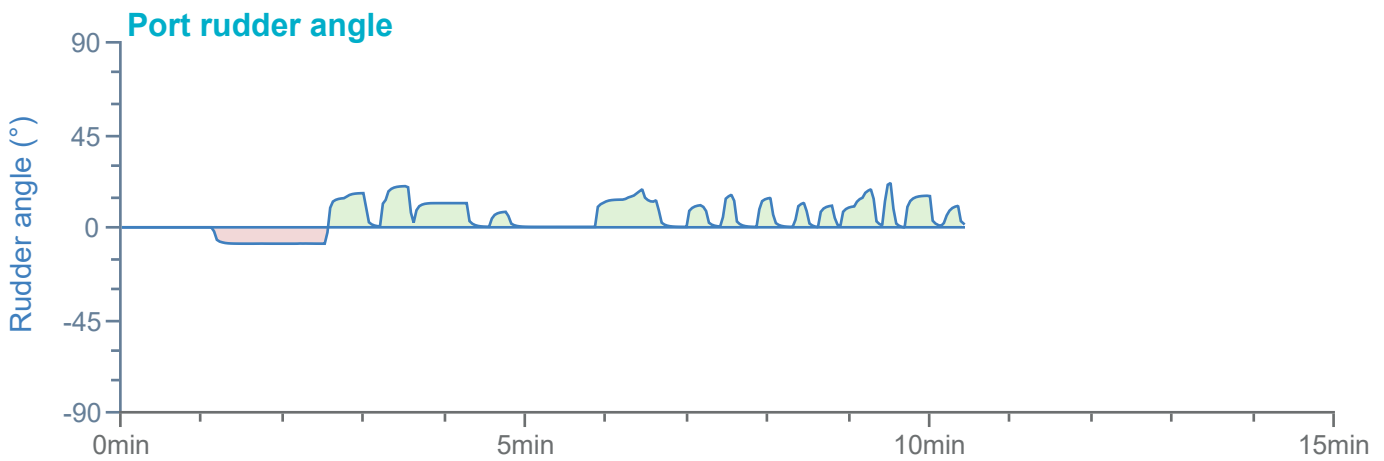

### Manoeuvre track plot

Ships plotted every 1 mins, highlight every 10 mins

Manoeuvre track plot

Ships plotted every 1 mins, highlight every 10 mins