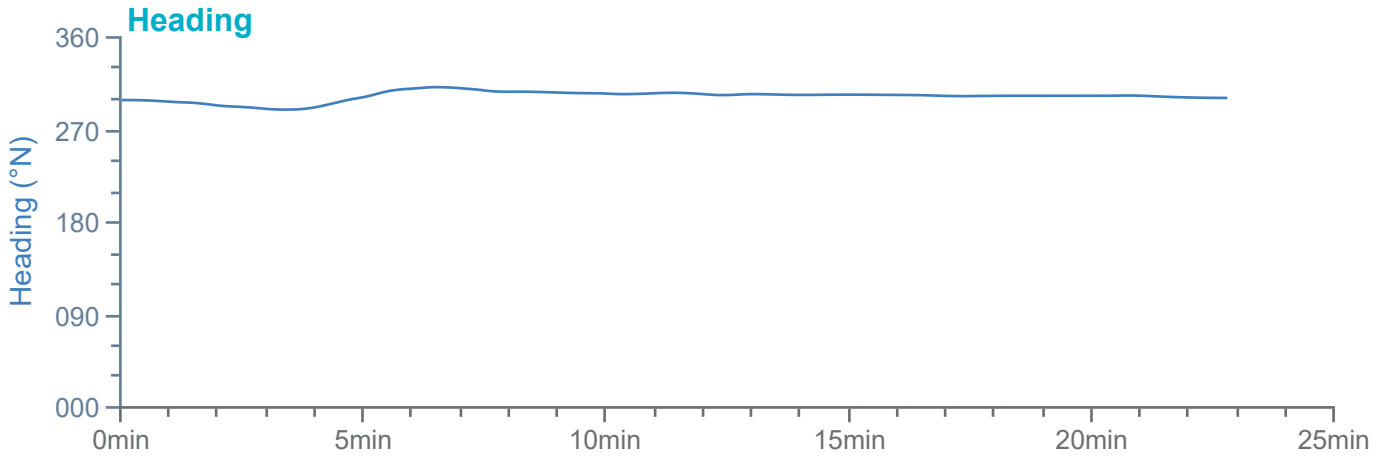

### Manoeuvre track plot

Ships plotted every 1 mins, highlight every 10 mins

### Manoeuvre track plot

Ships plotted every 1 mins, highlight every 10 mins

Manoeuvre track plot

Ships plotted every 1 mins, highlight every 10 mins