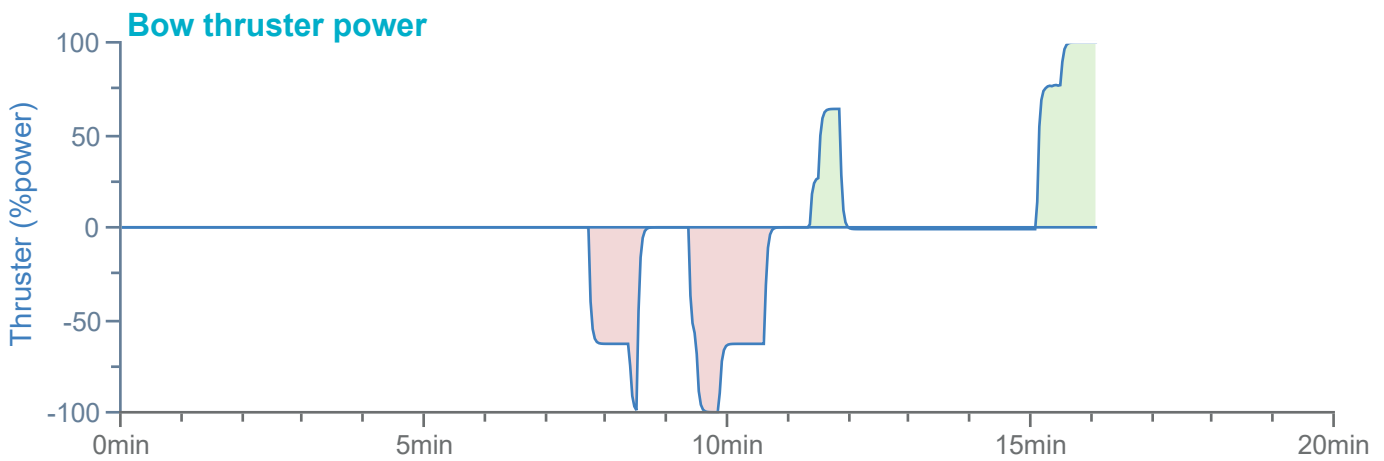

### Manoeuvre track plot

Ships plotted every 1 mins, highlight every 10 mins

Manoeuvre track plot

Ships plotted every 1 mins, highlight every 10 mins