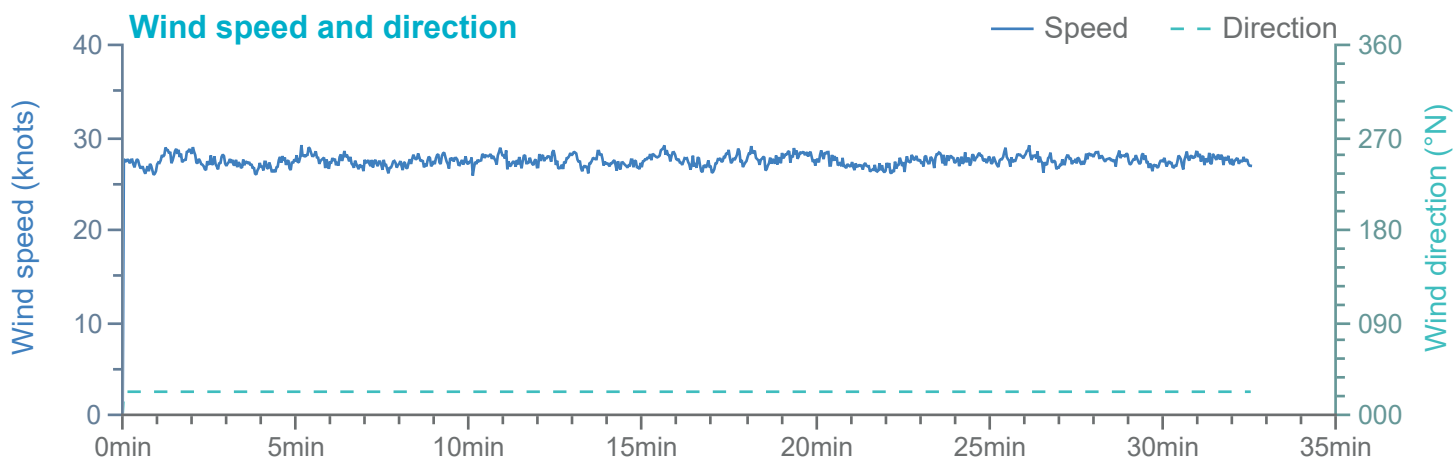

### Manoeuvre track plot

Ships plotted every 1 mins, highlight every 10 mins