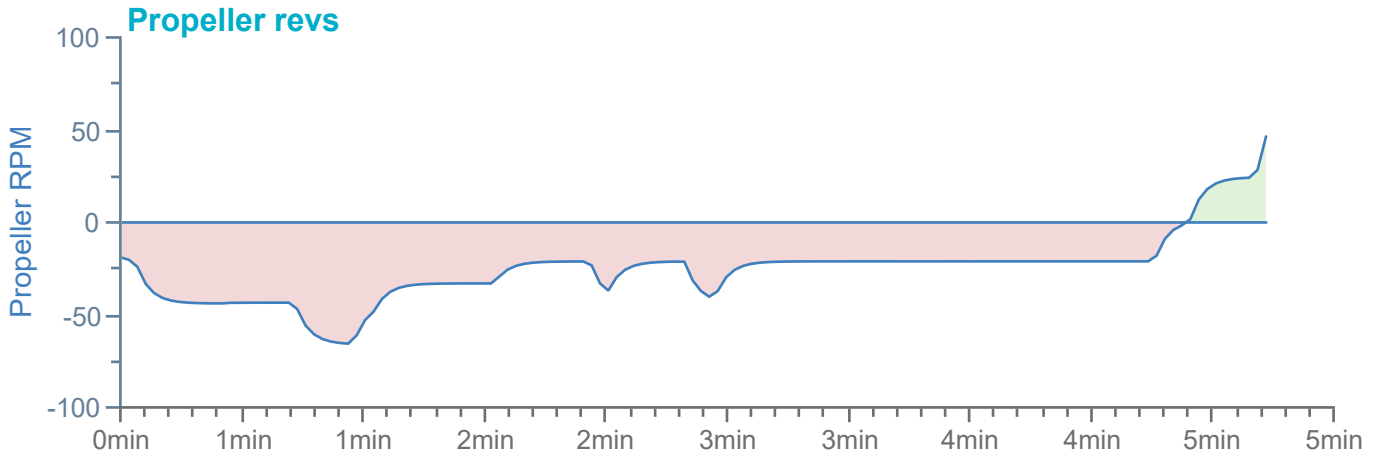

### Manoeuvre track plot

Ships plotted every 1 mins, highlight every 10 mins

Manoeuvre track plot

Ships plotted every 1 mins, highlight every 10 mins

### Manoeuvre track plot

Ships plotted every 1 mins, highlight every 10 mins