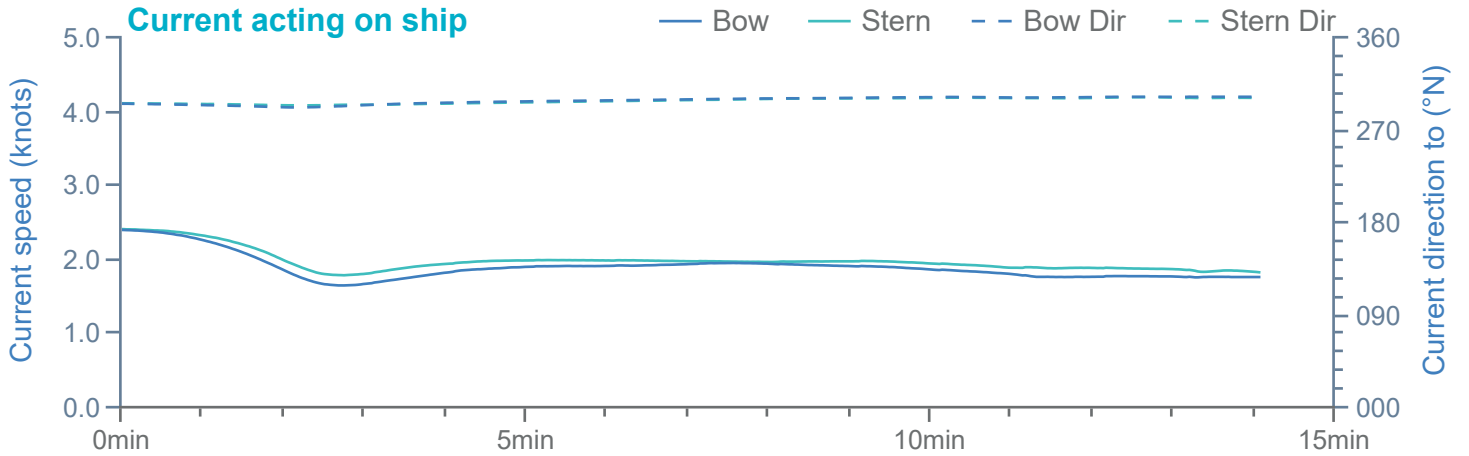

### Manoeuvre track plot

### Manoeuvre track plot

Ships plotted every 1 mins, highlight every 10 mins