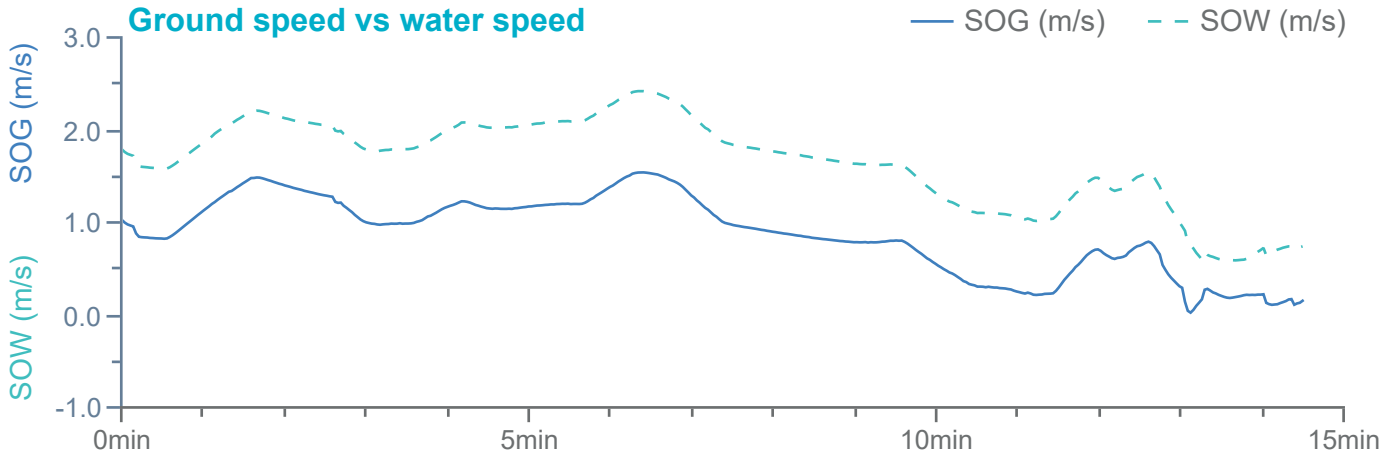

### Manoeuvre track plot

Ships plotted every 1 mins, highlight every 10 mins