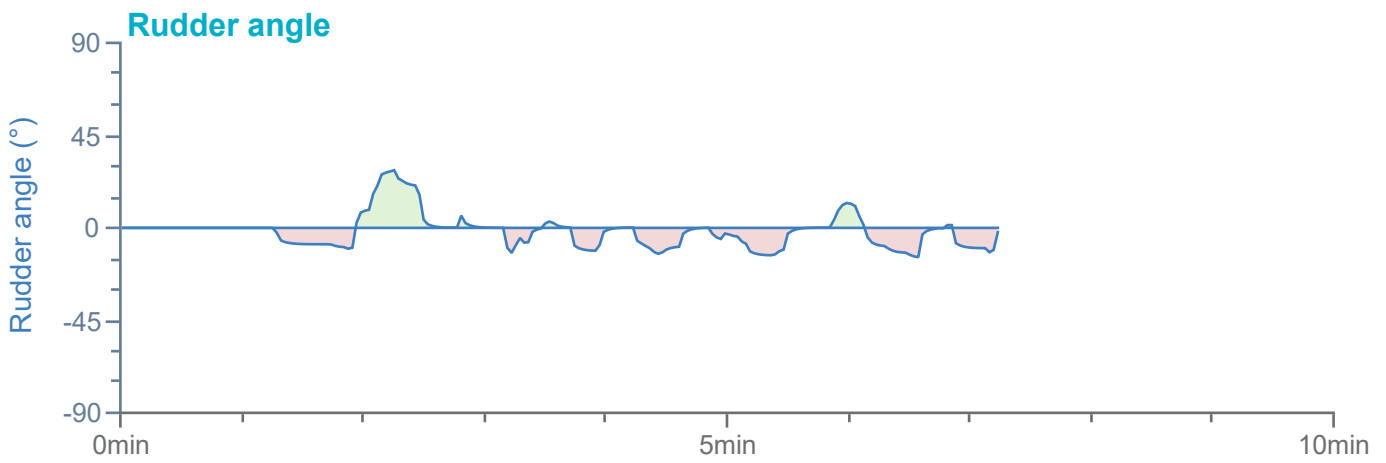

### Manoeuvre track plot

Ships plotted every 1 mins, highlight every 10 mins

Manoeuvre track plot

Ships plotted every 1 mins, highlight every 10 mins

### Manoeuvre track plot

Ships plotted every 1 mins, highlight every 10 mins

Manoeuvre track plot