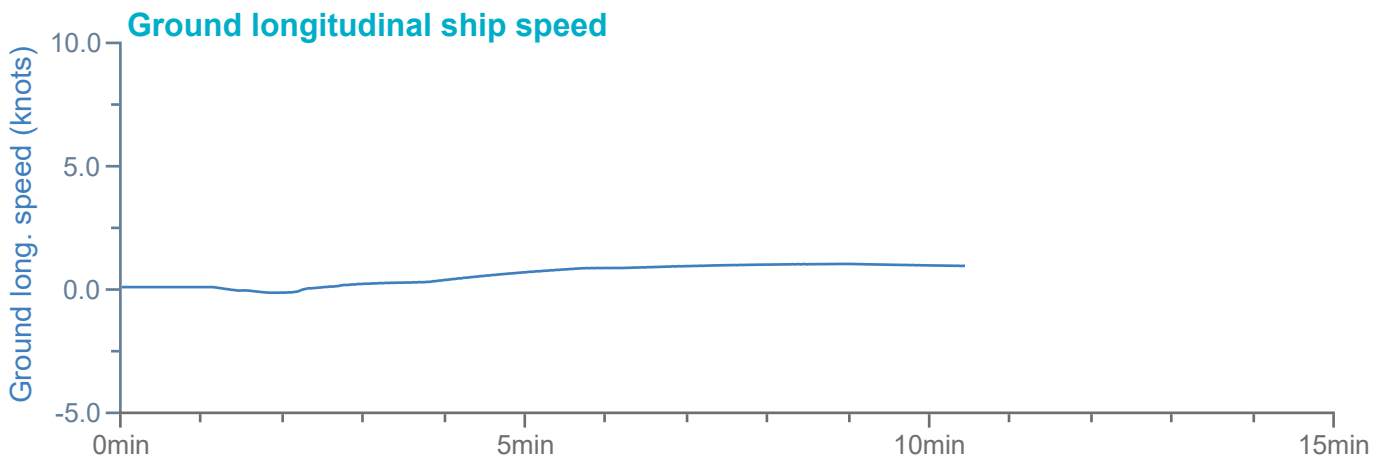

### Manoeuvre track plot

Ships plotted every 1 mins, highlight every 10 mins

Manoeuvre track plot

Ships plotted every 1 mins, highlight every 10 mins