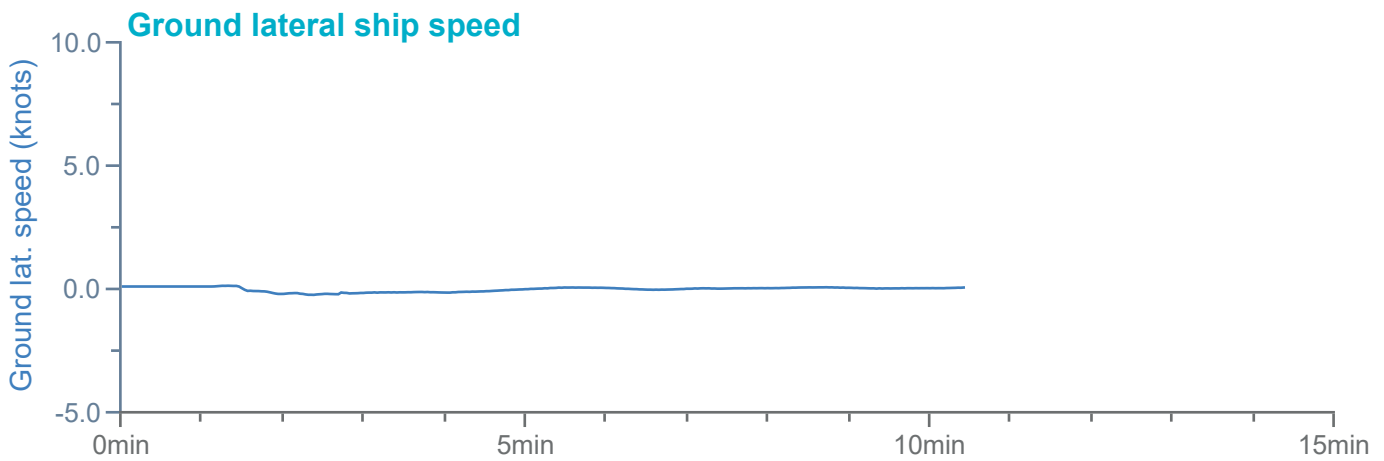

### Manoeuvre track plot

Ships plotted every 1 mins, highlight every 10 mins

Manoeuvre track plot

Ships plotted every 1 mins, highlight every 10 mins