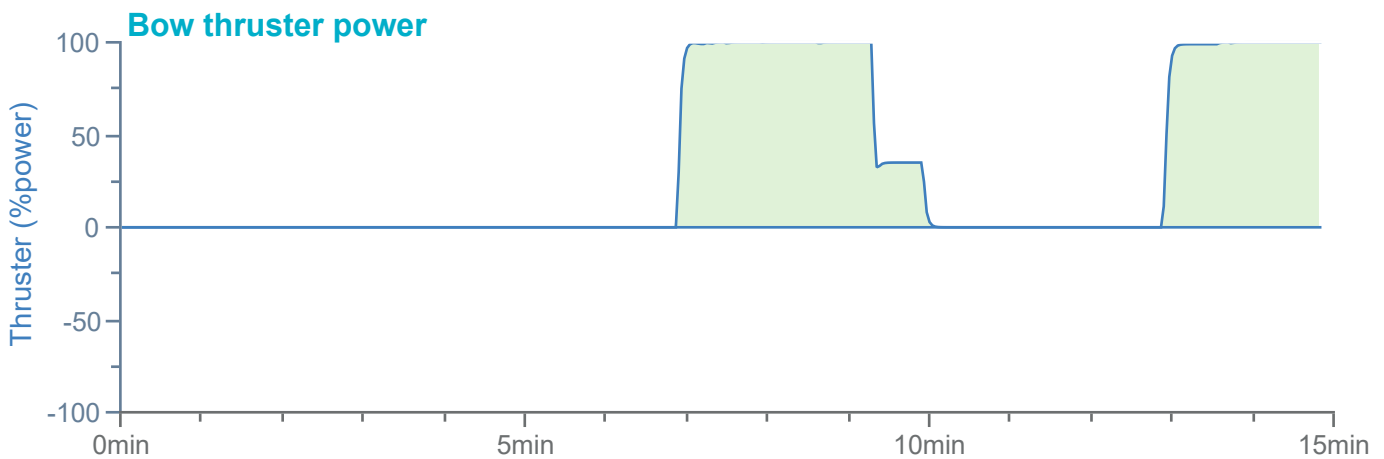

### Manoeuvre track plot

Ships plotted every 1 mins, highlight every 10 mins

Manoeuvre track plot

Ships plotted every 1 mins, highlight every 10 mins