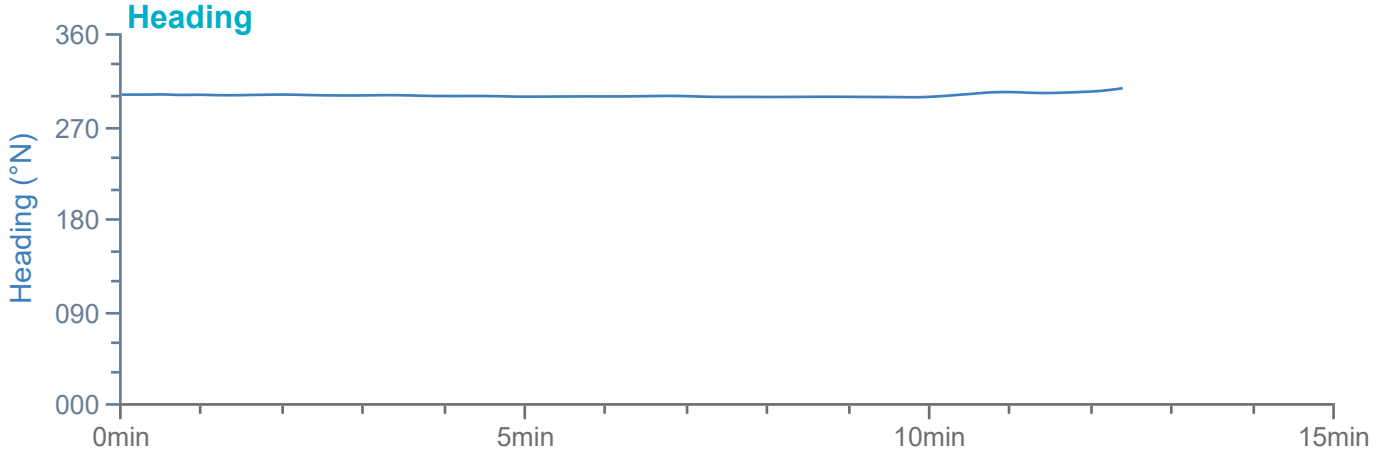

### Manoeuvre track plot

Ships plotted every 1 mins, highlight every 10 mins

### Manoeuvre track plot

Ships plotted every 1 mins, highlight every 10 mins

Manoeuvre track plot

Ships plotted every 1 mins, highlight every 10 mins