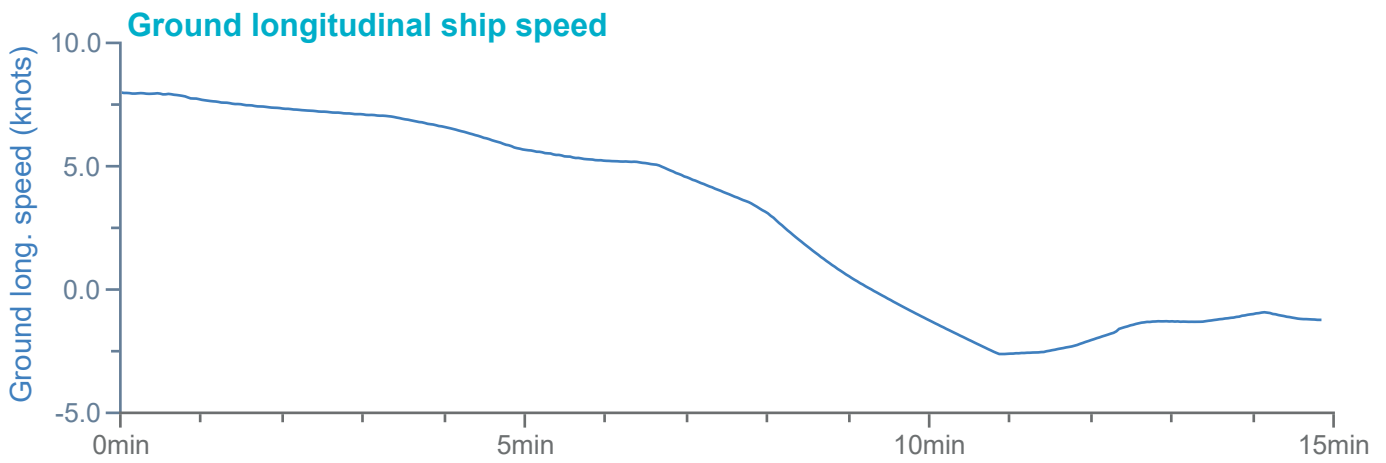

### Manoeuvre track plot

Ships plotted every 1 mins, highlight every 10 mins

Manoeuvre track plot

Ships plotted every 1 mins, highlight every 10 mins