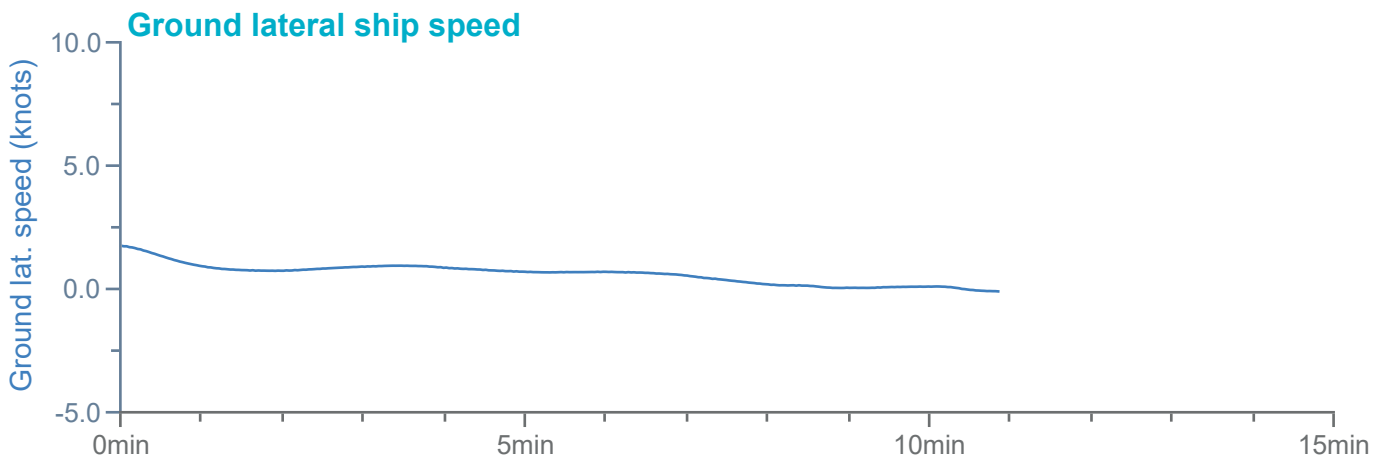

### Manoeuvre track plot

Ships plotted every 1 mins, highlight every 10 mins

Manoeuvre track plot

Ships plotted every 1 mins, highlight every 10 mins

### Manoeuvre track plot

Ships plotted every 1 mins, highlight every 10 mins