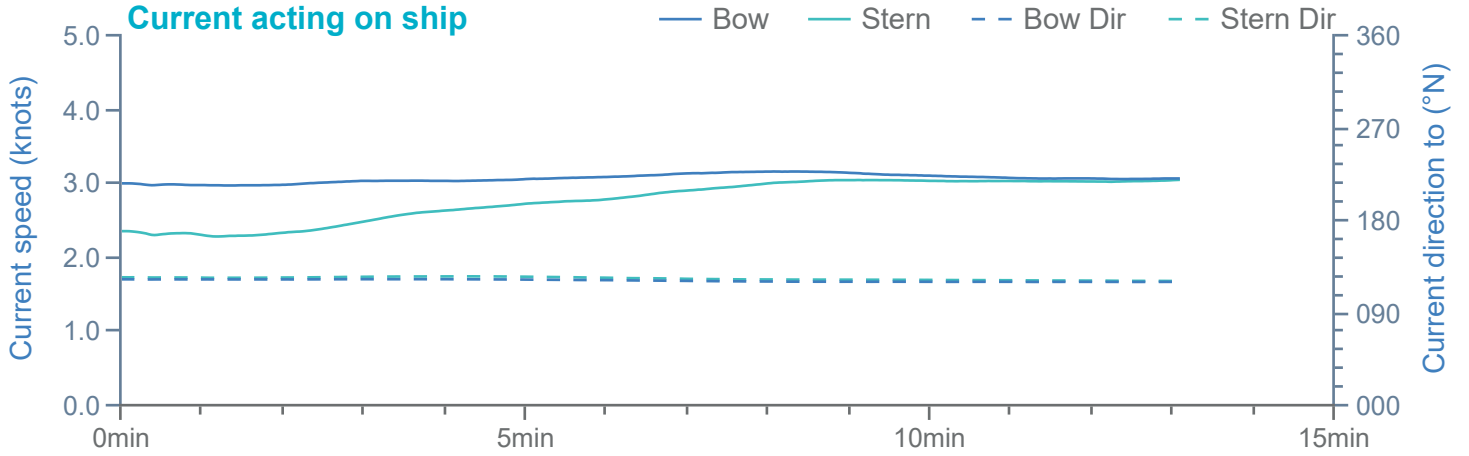

### Manoeuvre track plot

Ships plotted every 1 mins, highlight every 10 mins

Manoeuvre track plot

Ships plotted every 1 mins, highlight every 10 mins

### Manoeuvre track plot

Ships plotted every 1 mins, highlight every 10 mins

Manoeuvre track plot