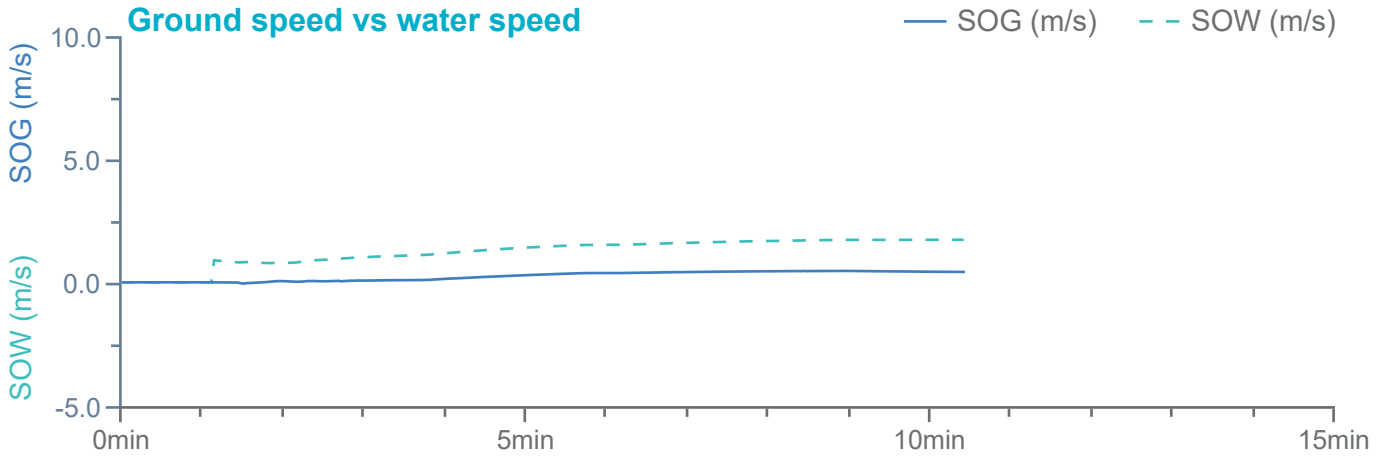

### Manoeuvre track plot

Ships plotted every 1 mins, highlight every 10 mins

Manoeuvre track plot

Ships plotted every 1 mins, highlight every 10 mins