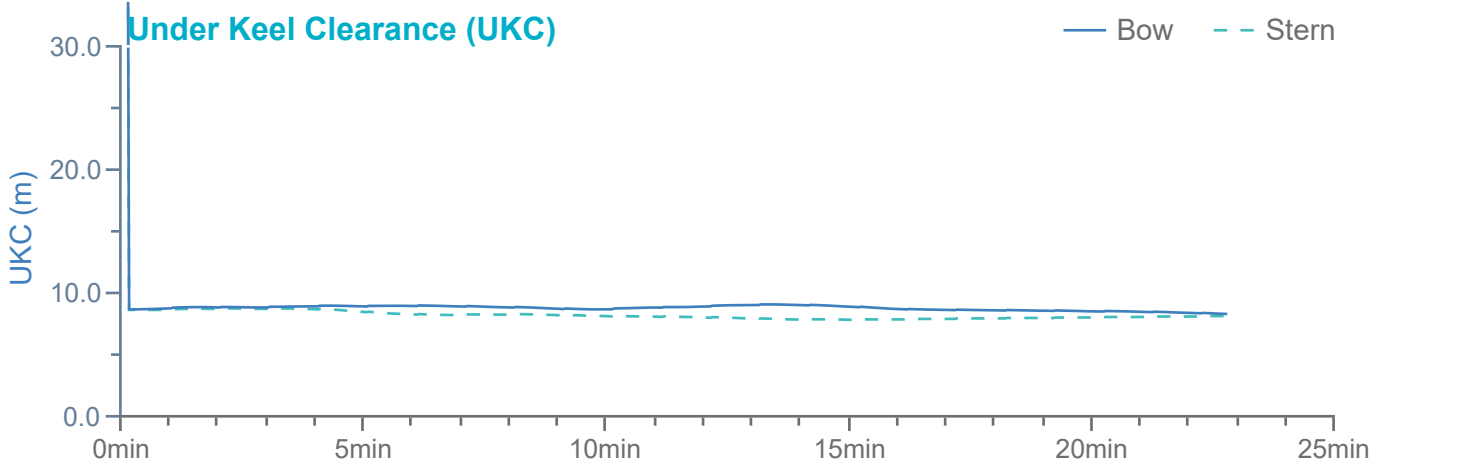

### Manoeuvre track plot

Ships plotted every 1 mins, highlight every 10 mins

### Manoeuvre track plot