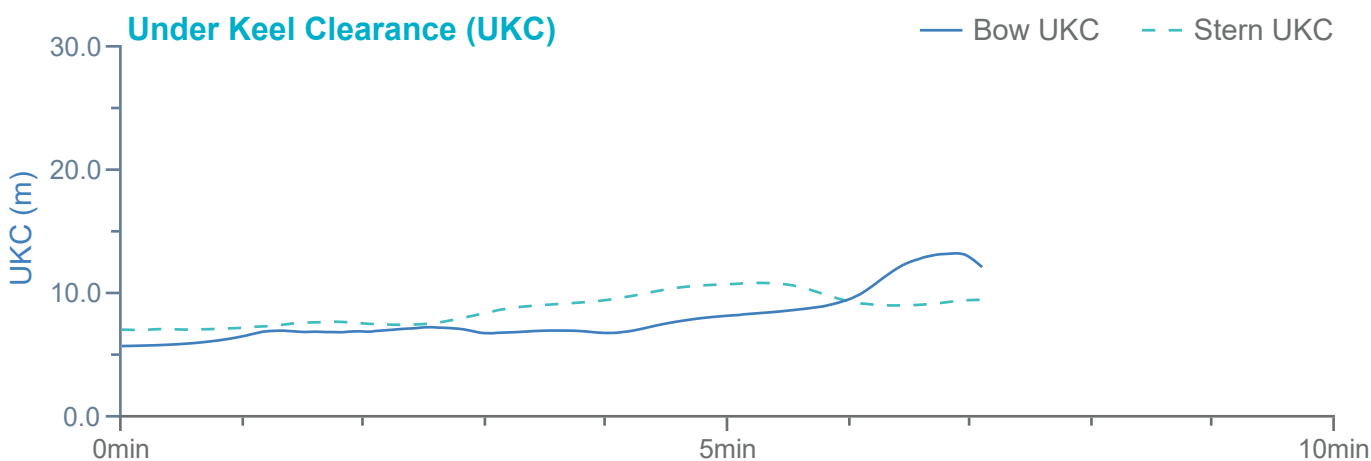

### Manoeuvre track plot

### Manoeuvre track plot

Ships plotted every 1 mins, highlight every 10 mins

Manoeuvre track plot