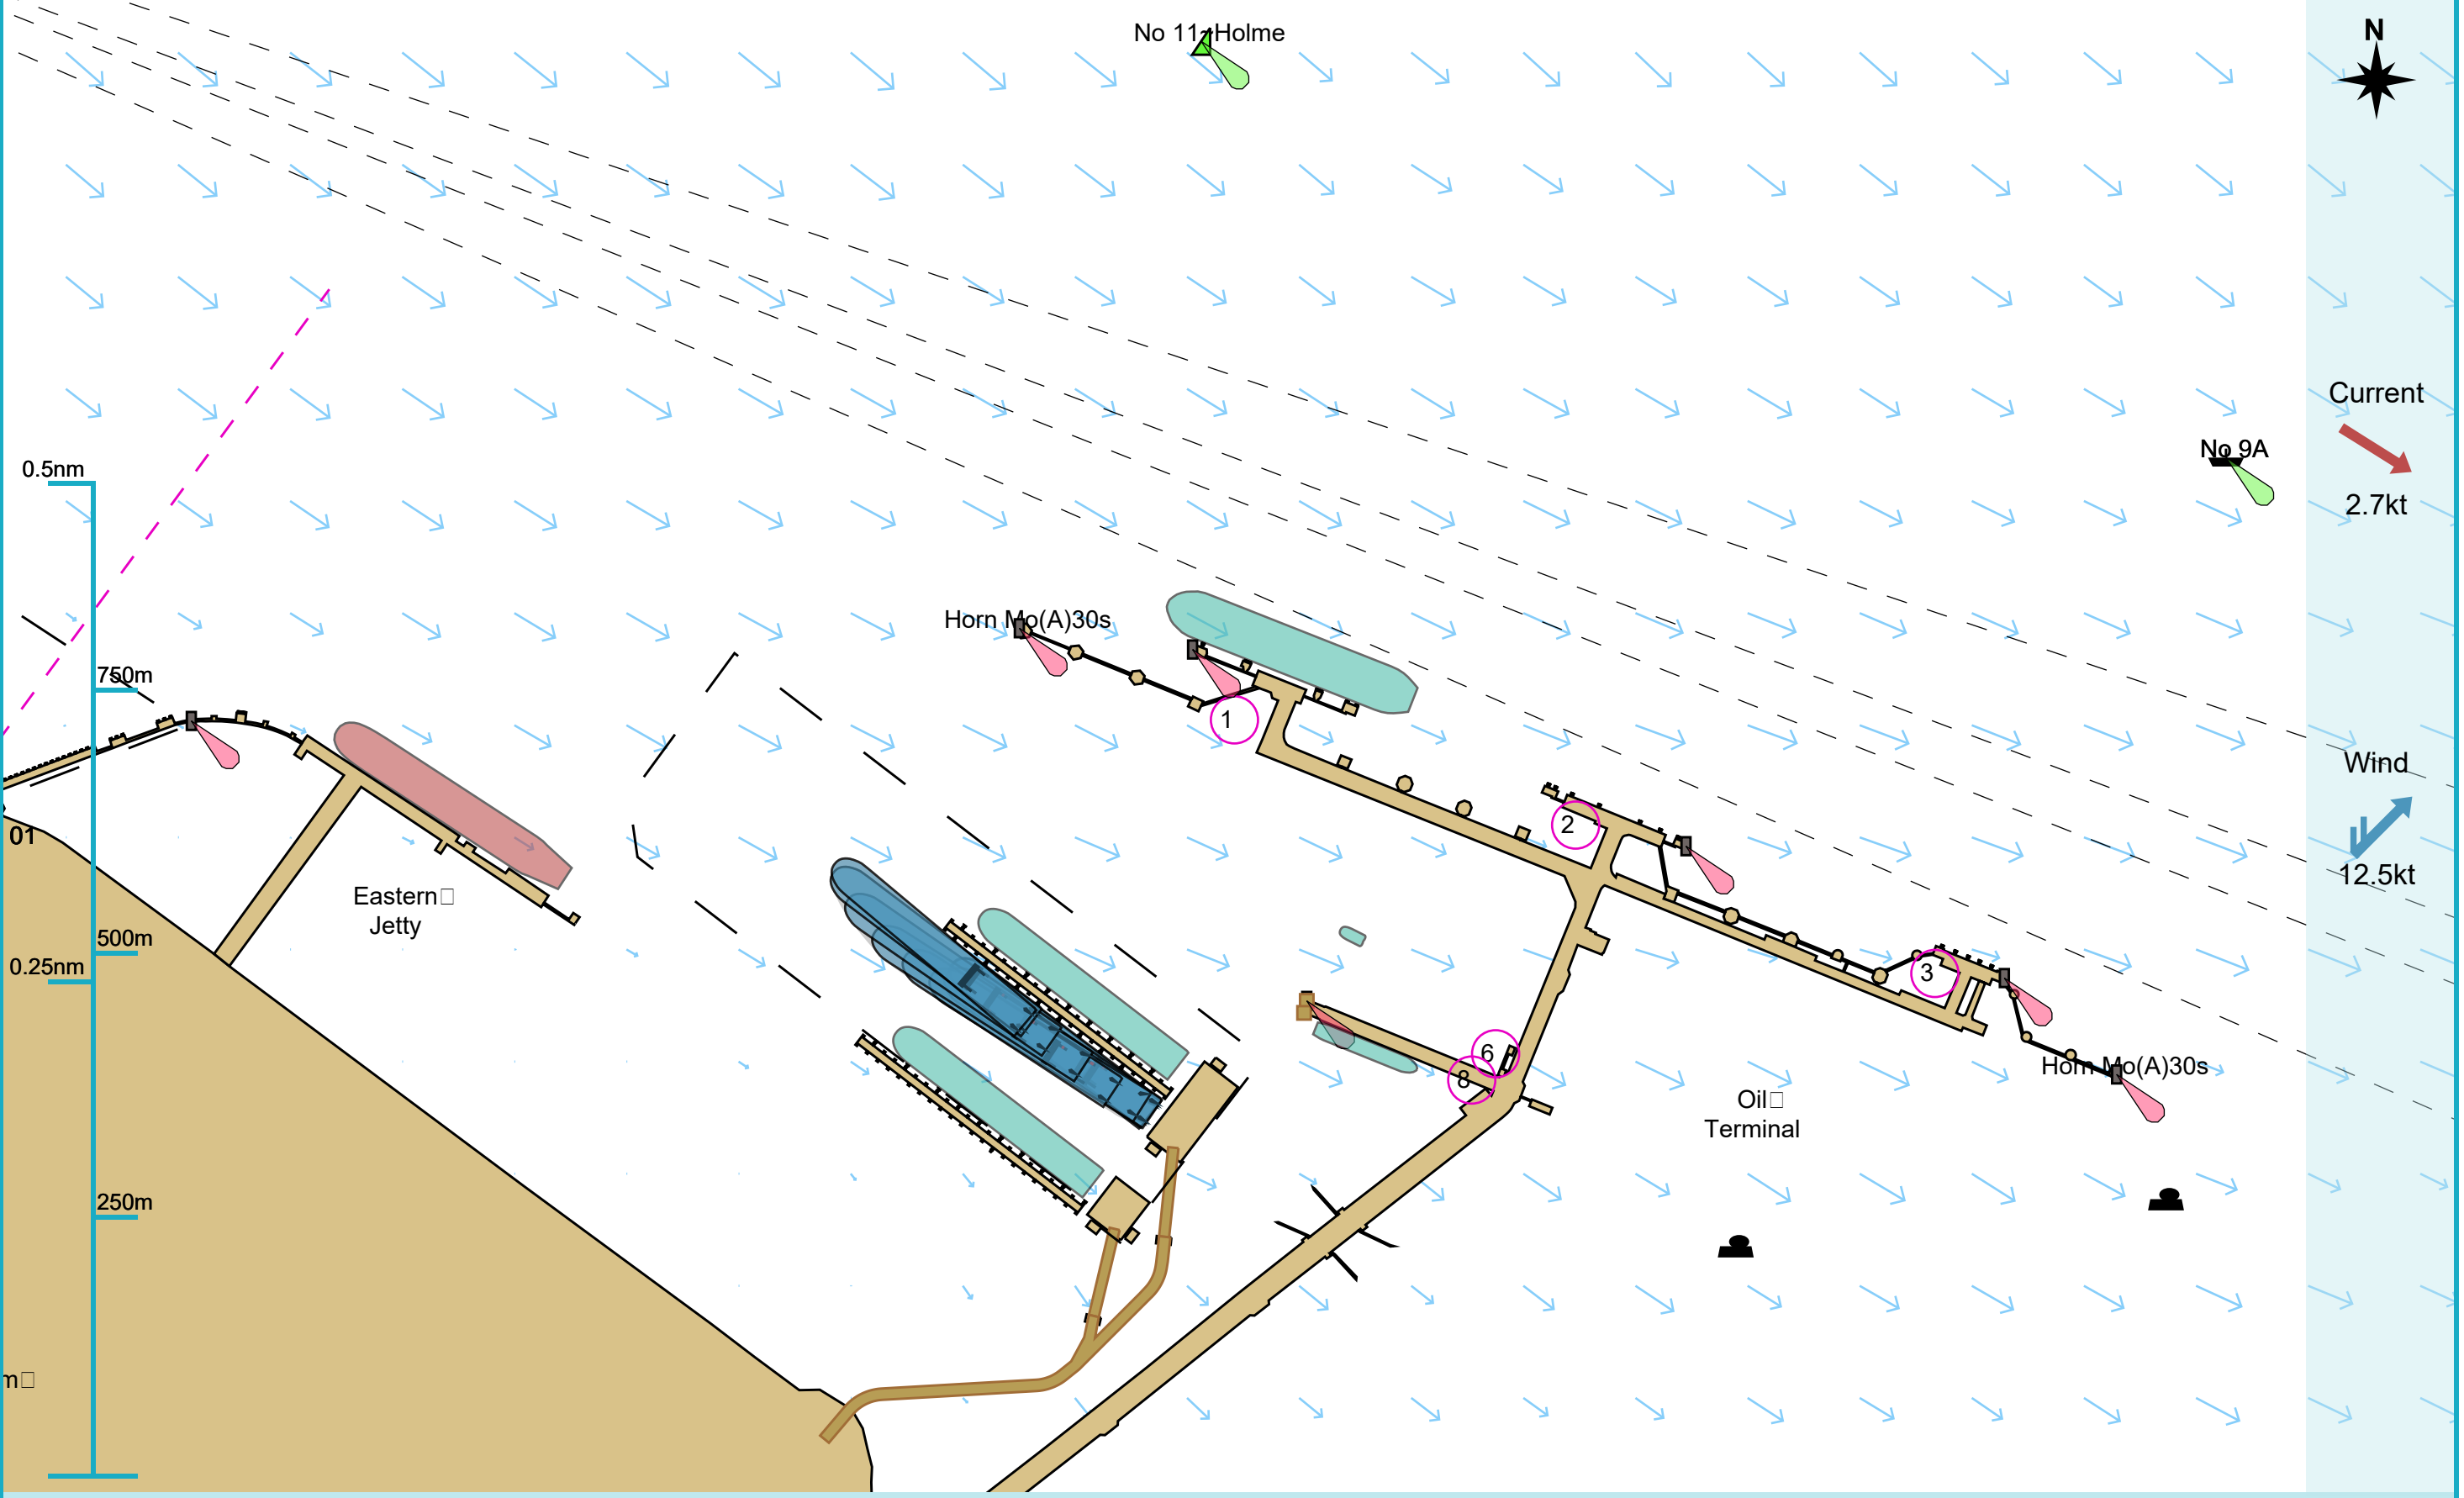

### Manoeuvre track plot

Ships plotted every 1 mins, highlight every 10 mins

Manoeuvre track plot

### Manoeuvre track plot

Ships plotted every 1 mins, highlight every 10 mins

Manoeuvre track plot

Ships plotted every 1 mins, highlight every 10 mins