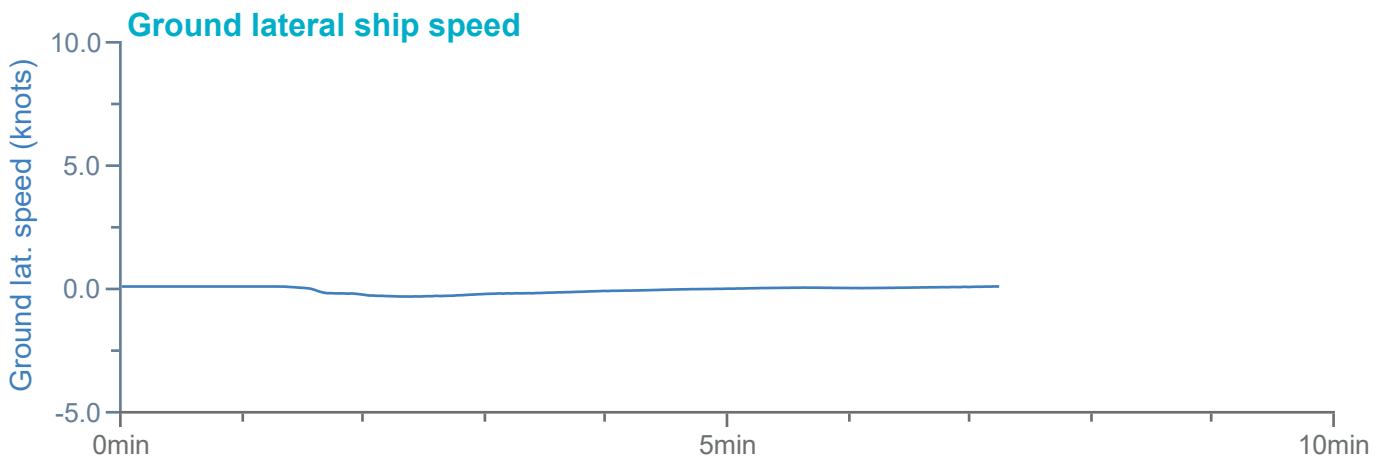

### Manoeuvre track plot

Ships plotted every 1 mins, highlight every 10 mins

Manoeuvre track plot

Ships plotted every 1 mins, highlight every 10 mins

### Manoeuvre track plot

Ships plotted every 1 mins, highlight every 10 mins

Manoeuvre track plot