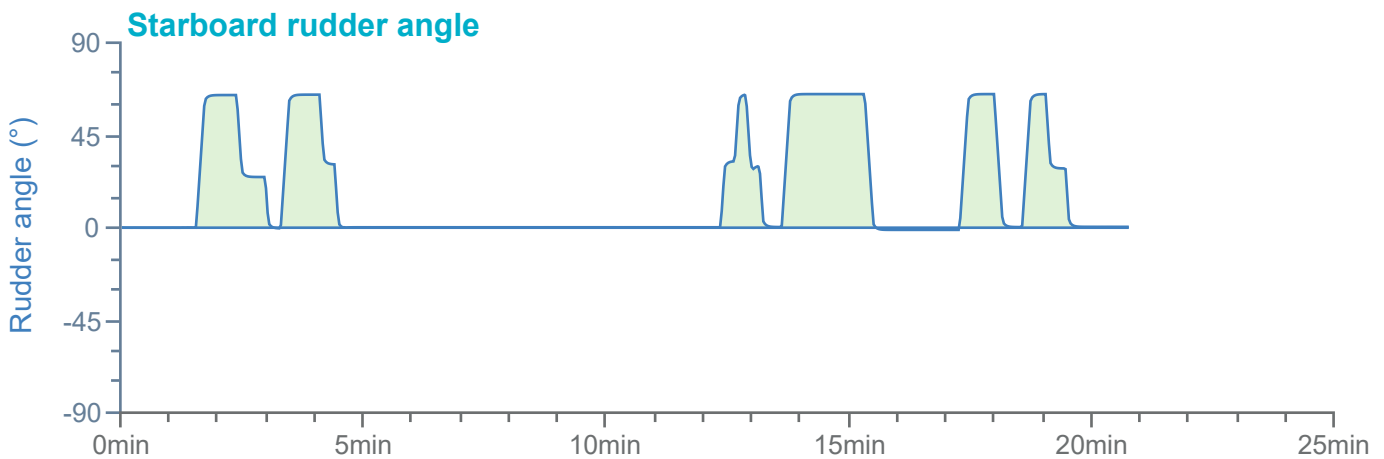

### Manoeuvre track plot

Ships plotted every 1 mins, highlight every 10 mins

Manoeuvre track plot

Ships plotted every 1 mins, highlight every 10 mins

### Manoeuvre track plot

Ships plotted every 1 mins, highlight every 10 mins