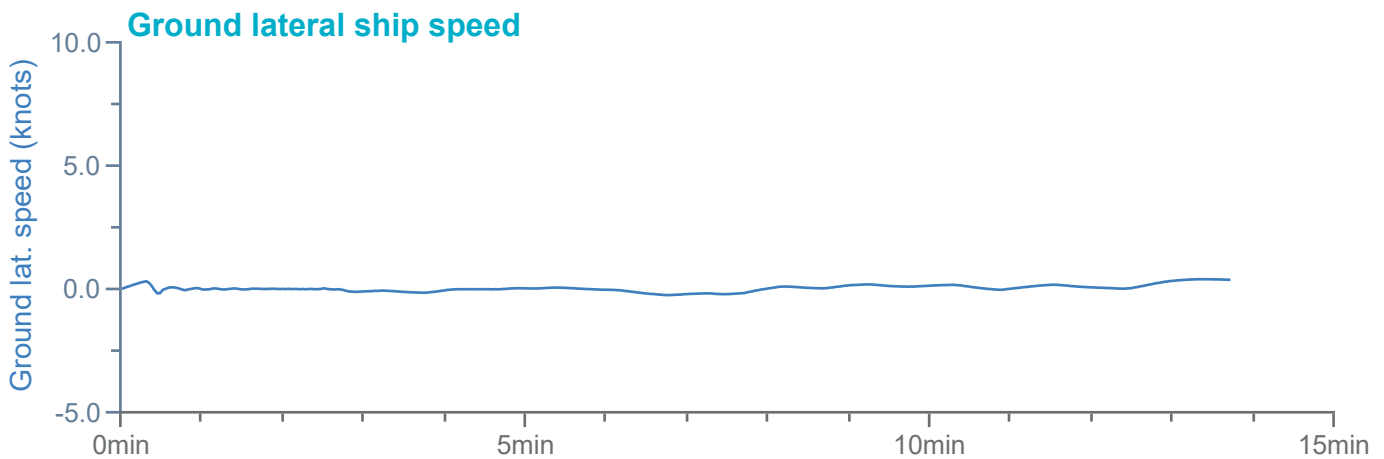

### Manoeuvre track plot

Ships plotted every 1 mins, highlight every 10 mins

Manoeuvre track plot

Ships plotted every 1 mins, highlight every 10 mins

### Manoeuvre track plot

Ships plotted every 1 mins, highlight every 10 mins