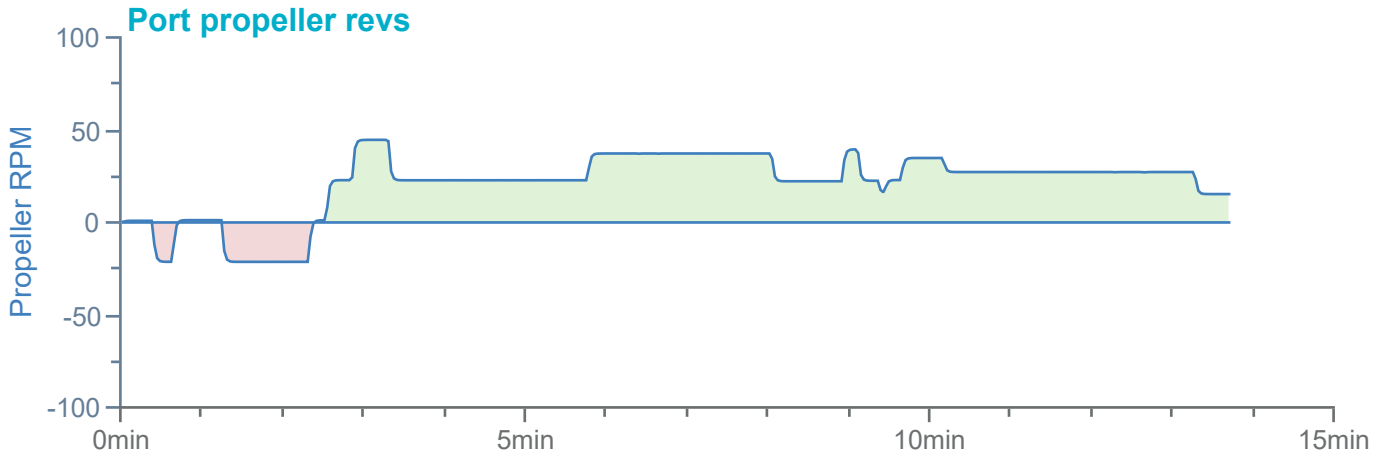

### Manoeuvre track plot

Ships plotted every 1 mins, highlight every 10 mins

Manoeuvre track plot

Ships plotted every 1 mins, highlight every 10 mins

### Manoeuvre track plot

Ships plotted every 1 mins, highlight every 10 mins