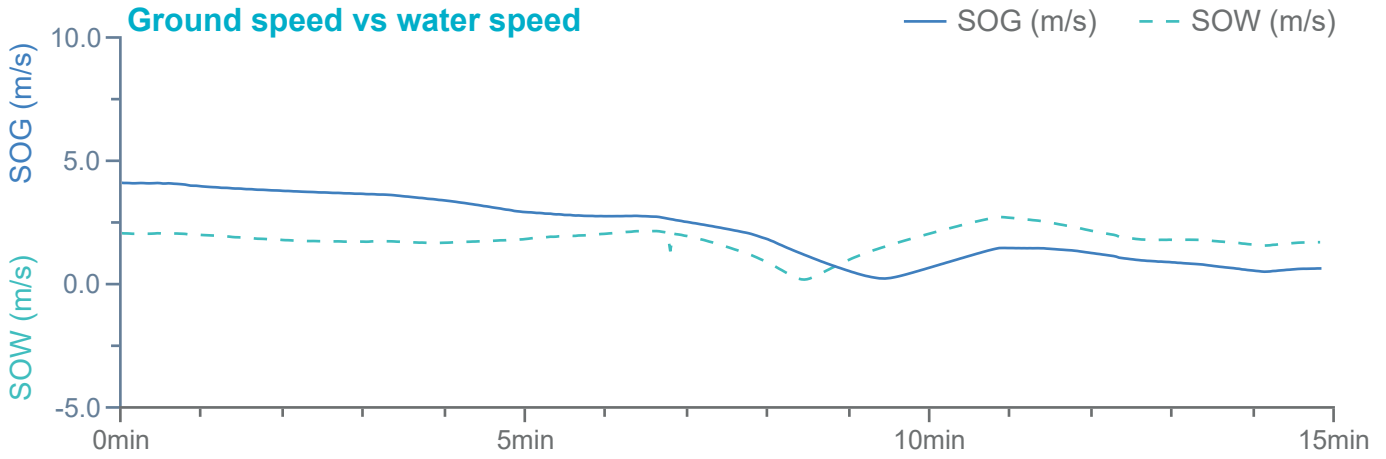

### Manoeuvre track plot

Ships plotted every 1 mins, highlight every 10 mins

Manoeuvre track plot

Ships plotted every 1 mins, highlight every 10 mins