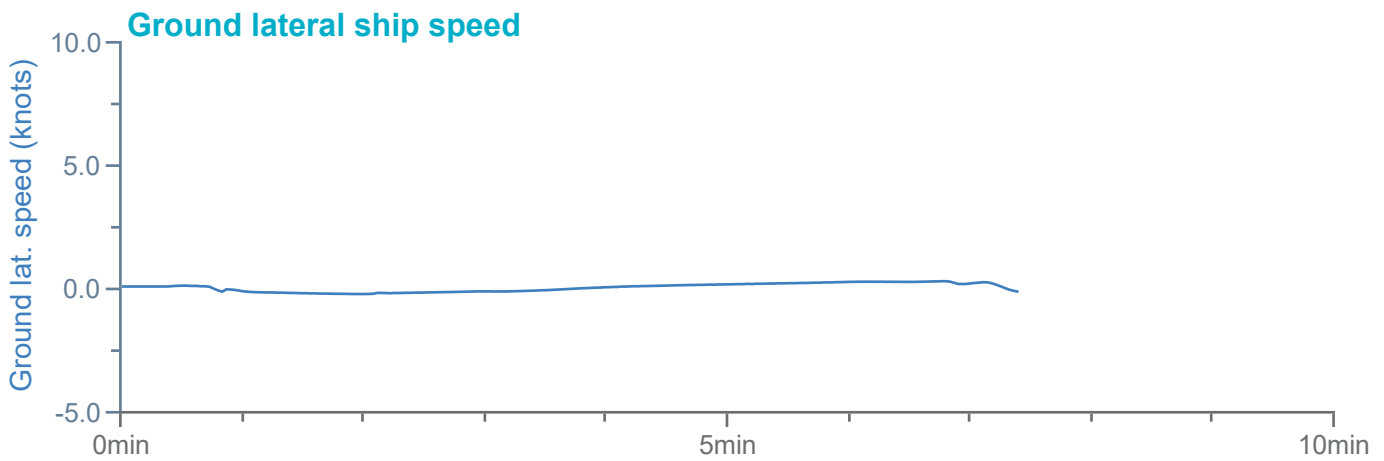

### Manoeuvre track plot

Ships plotted every 1 mins, highlight every 10 mins

Manoeuvre track plot

Ships plotted every 1 mins, highlight every 10 mins