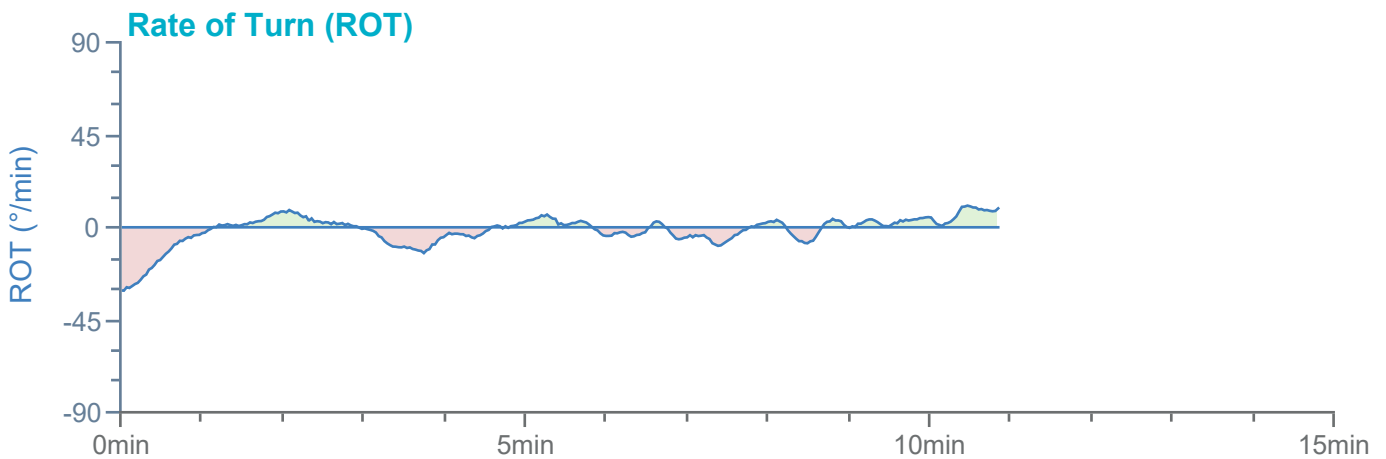

### Manoeuvre track plot

Ships plotted every 1 mins, highlight every 10 mins

Manoeuvre track plot

Ships plotted every 1 mins, highlight every 10 mins

### Manoeuvre track plot

Ships plotted every 1 mins, highlight every 10 mins