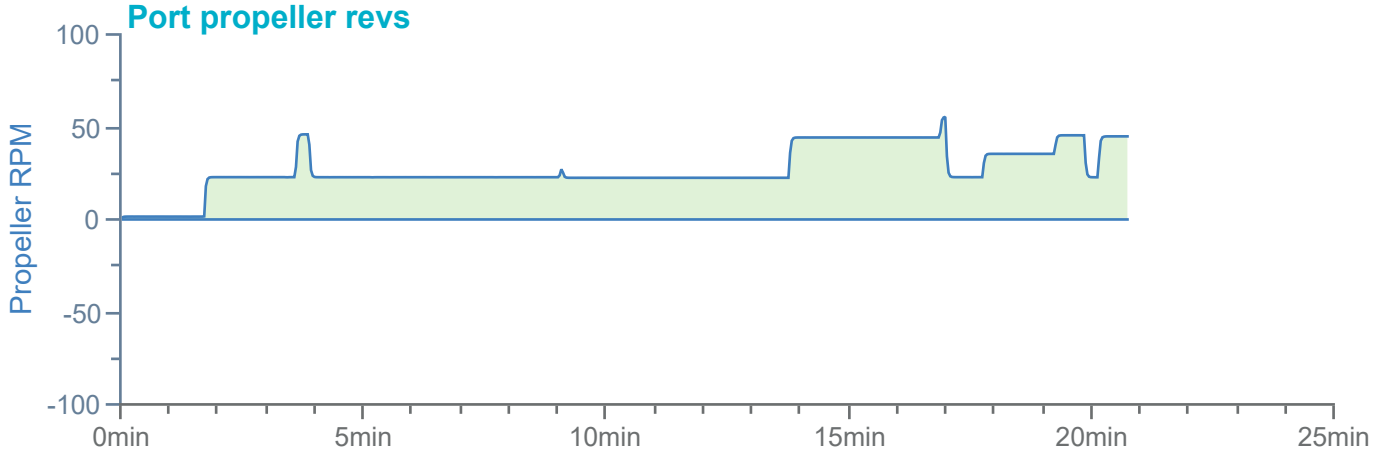

### Manoeuvre track plot

Ships plotted every 1 mins, highlight every 10 mins

Manoeuvre track plot

Ships plotted every 1 mins, highlight every 10 mins