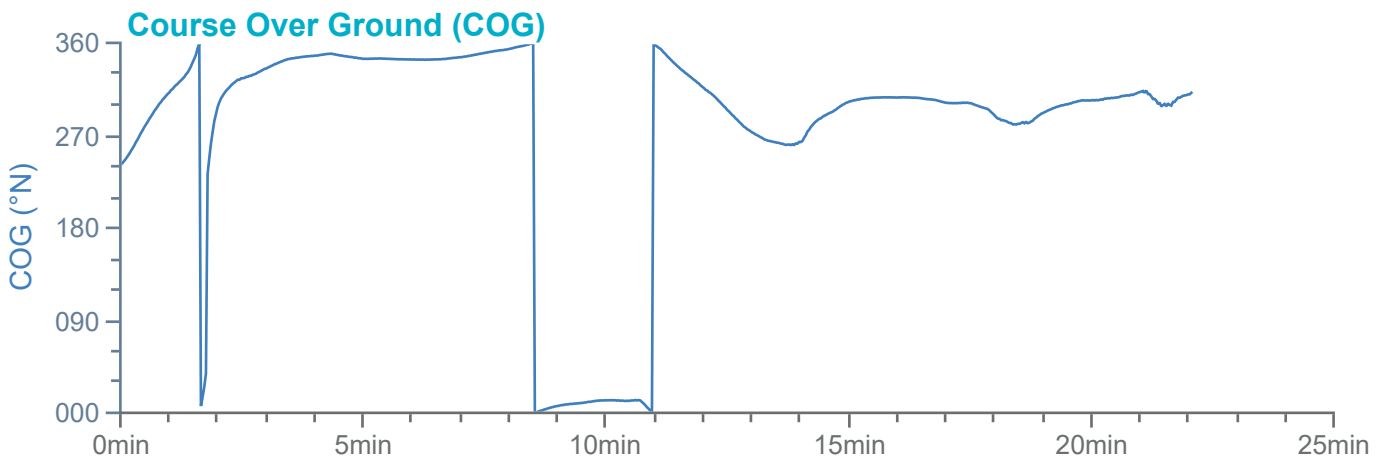

### Manoeuvre track plot

Ships plotted every 1 mins, highlight every 10 mins

Manoeuvre track plot

Ships plotted every 1 mins, highlight every 10 mins