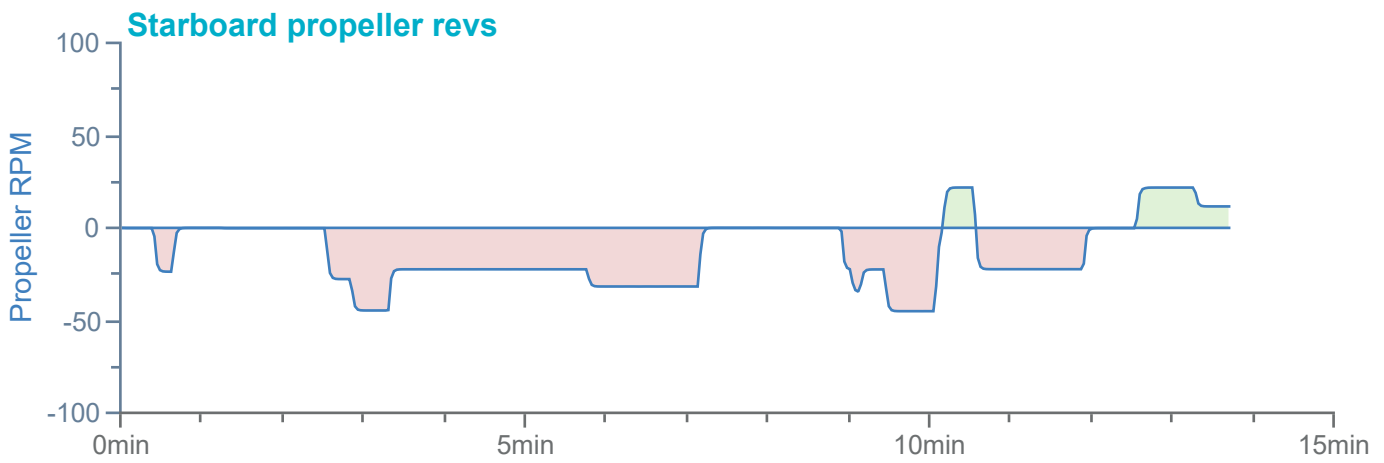

### Manoeuvre track plot

Ships plotted every 1 mins, highlight every 10 mins

Manoeuvre track plot

Ships plotted every 1 mins, highlight every 10 mins

### Manoeuvre track plot

Ships plotted every 1 mins, highlight every 10 mins