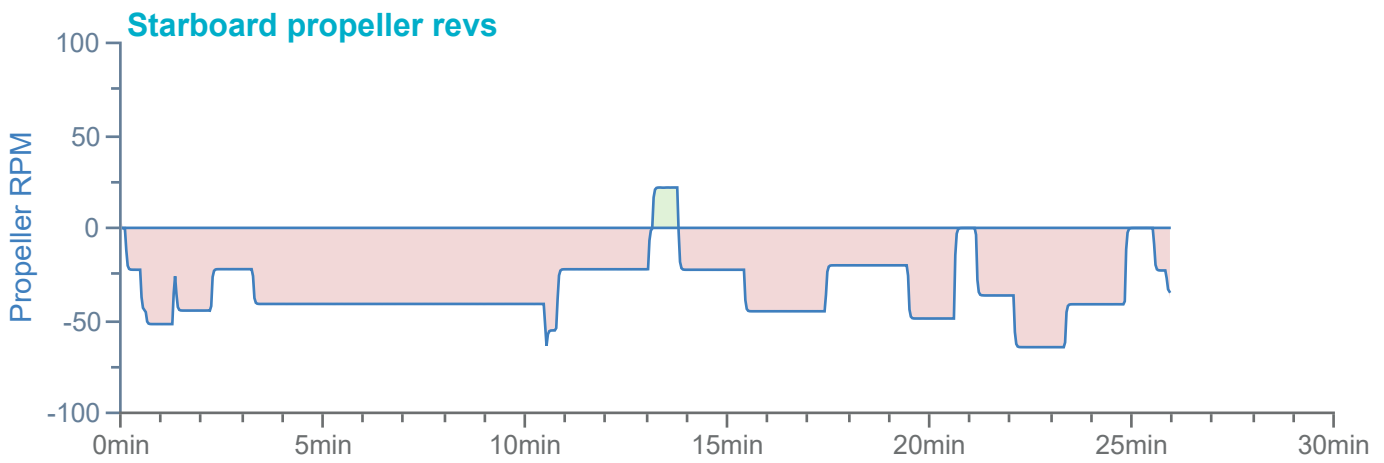

### Manoeuvre track plot

Ships plotted every 1 mins, highlight every 10 mins

### Manoeuvre track plot

Ships plotted every 1 mins, highlight every 10 mins

Manoeuvre track plot

### Manoeuvre track plot