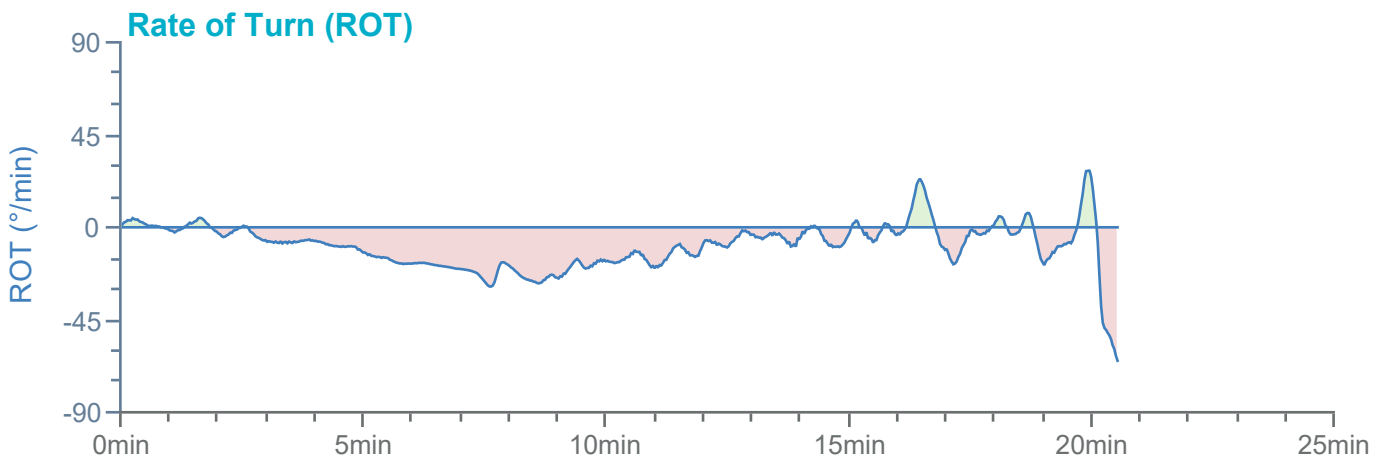

### Manoeuvre track plot

Ships plotted every 1 mins, highlight every 10 mins

### Manoeuvre track plot

Ships plotted every 1 mins, highlight every 10 mins

Manoeuvre track plot

Ships plotted every 1 mins, highlight every 10 mins