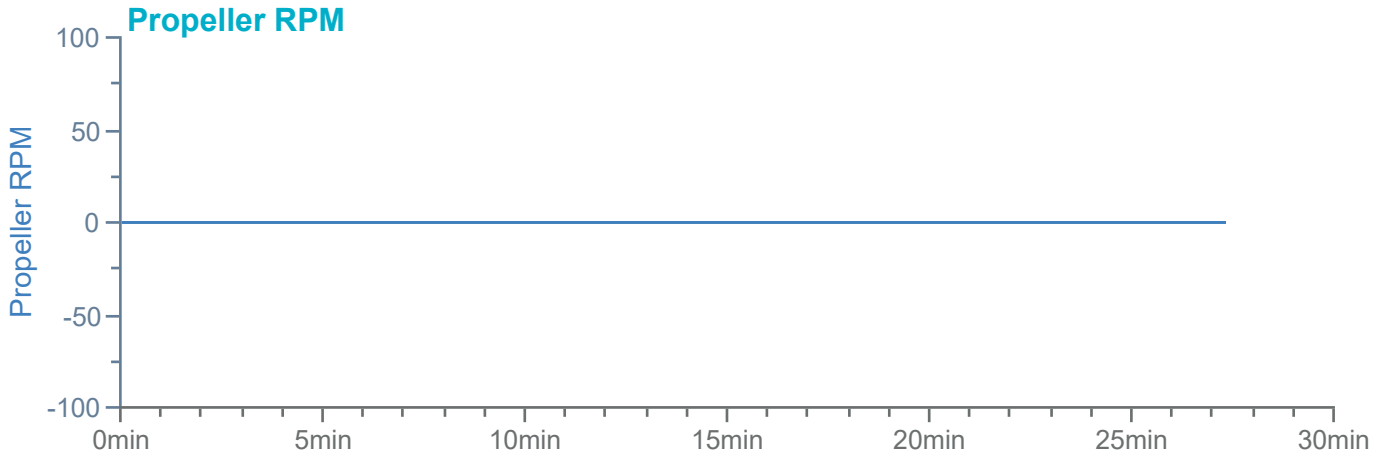

### Manoeuvre track plot

Ships plotted every 1 mins, highlight every 10 mins

### Manoeuvre track plot

Ships plotted every 1 mins, highlight every 10 mins

Manoeuvre track plot

Ships plotted every 1 mins, highlight every 10 mins