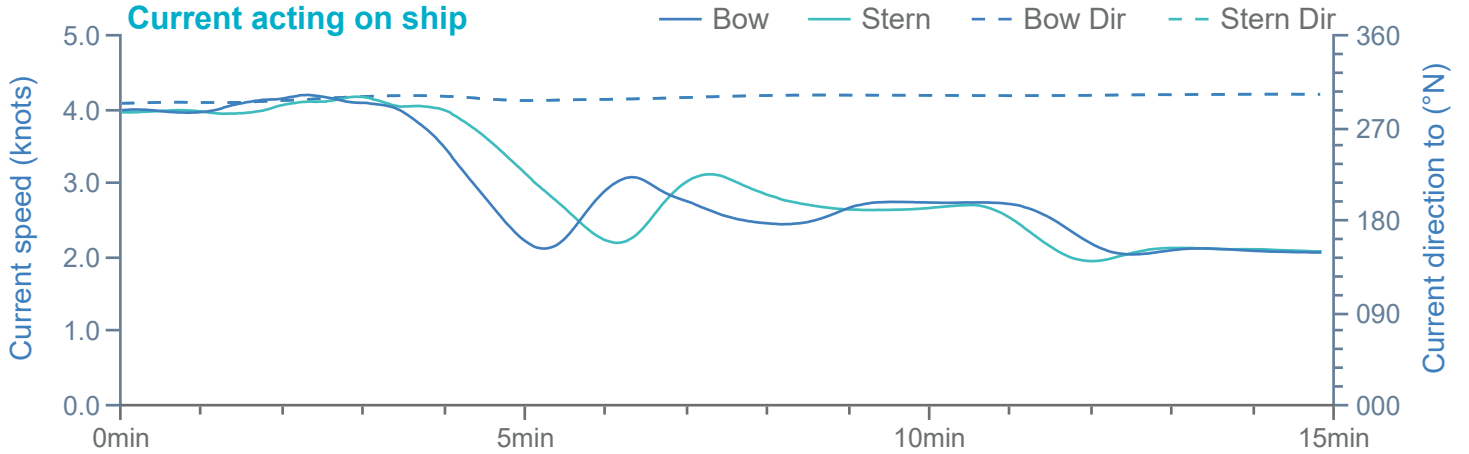

### Manoeuvre track plot

Ships plotted every 1 mins, highlight every 10 mins

Manoeuvre track plot

Ships plotted every 1 mins, highlight every 10 mins