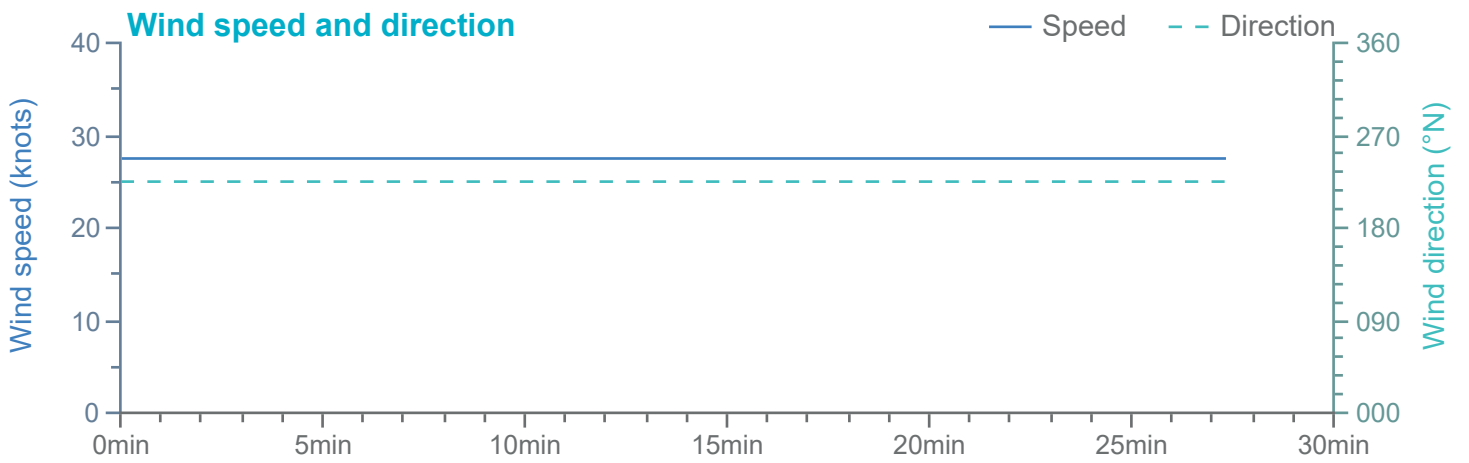

### Manoeuvre track plot

Ships plotted every 1 mins, highlight every 10 mins

Manoeuvre track plot

Ships plotted every 1 mins, highlight every 10 mins