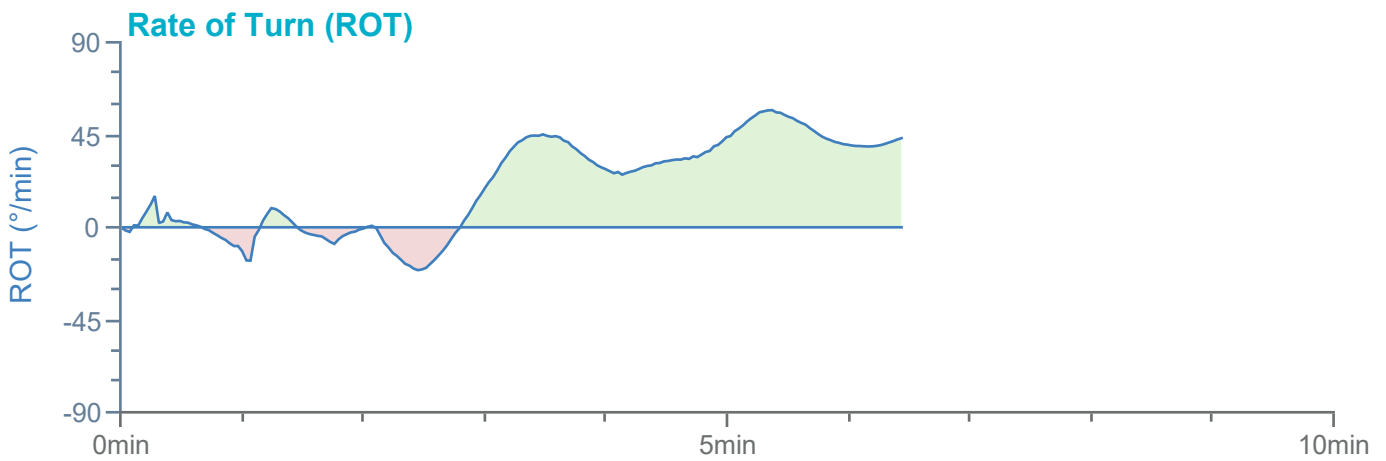

### Manoeuvre track plot

### Manoeuvre track plot

Ships plotted every 1 mins, highlight every 10 mins

Manoeuvre track plot