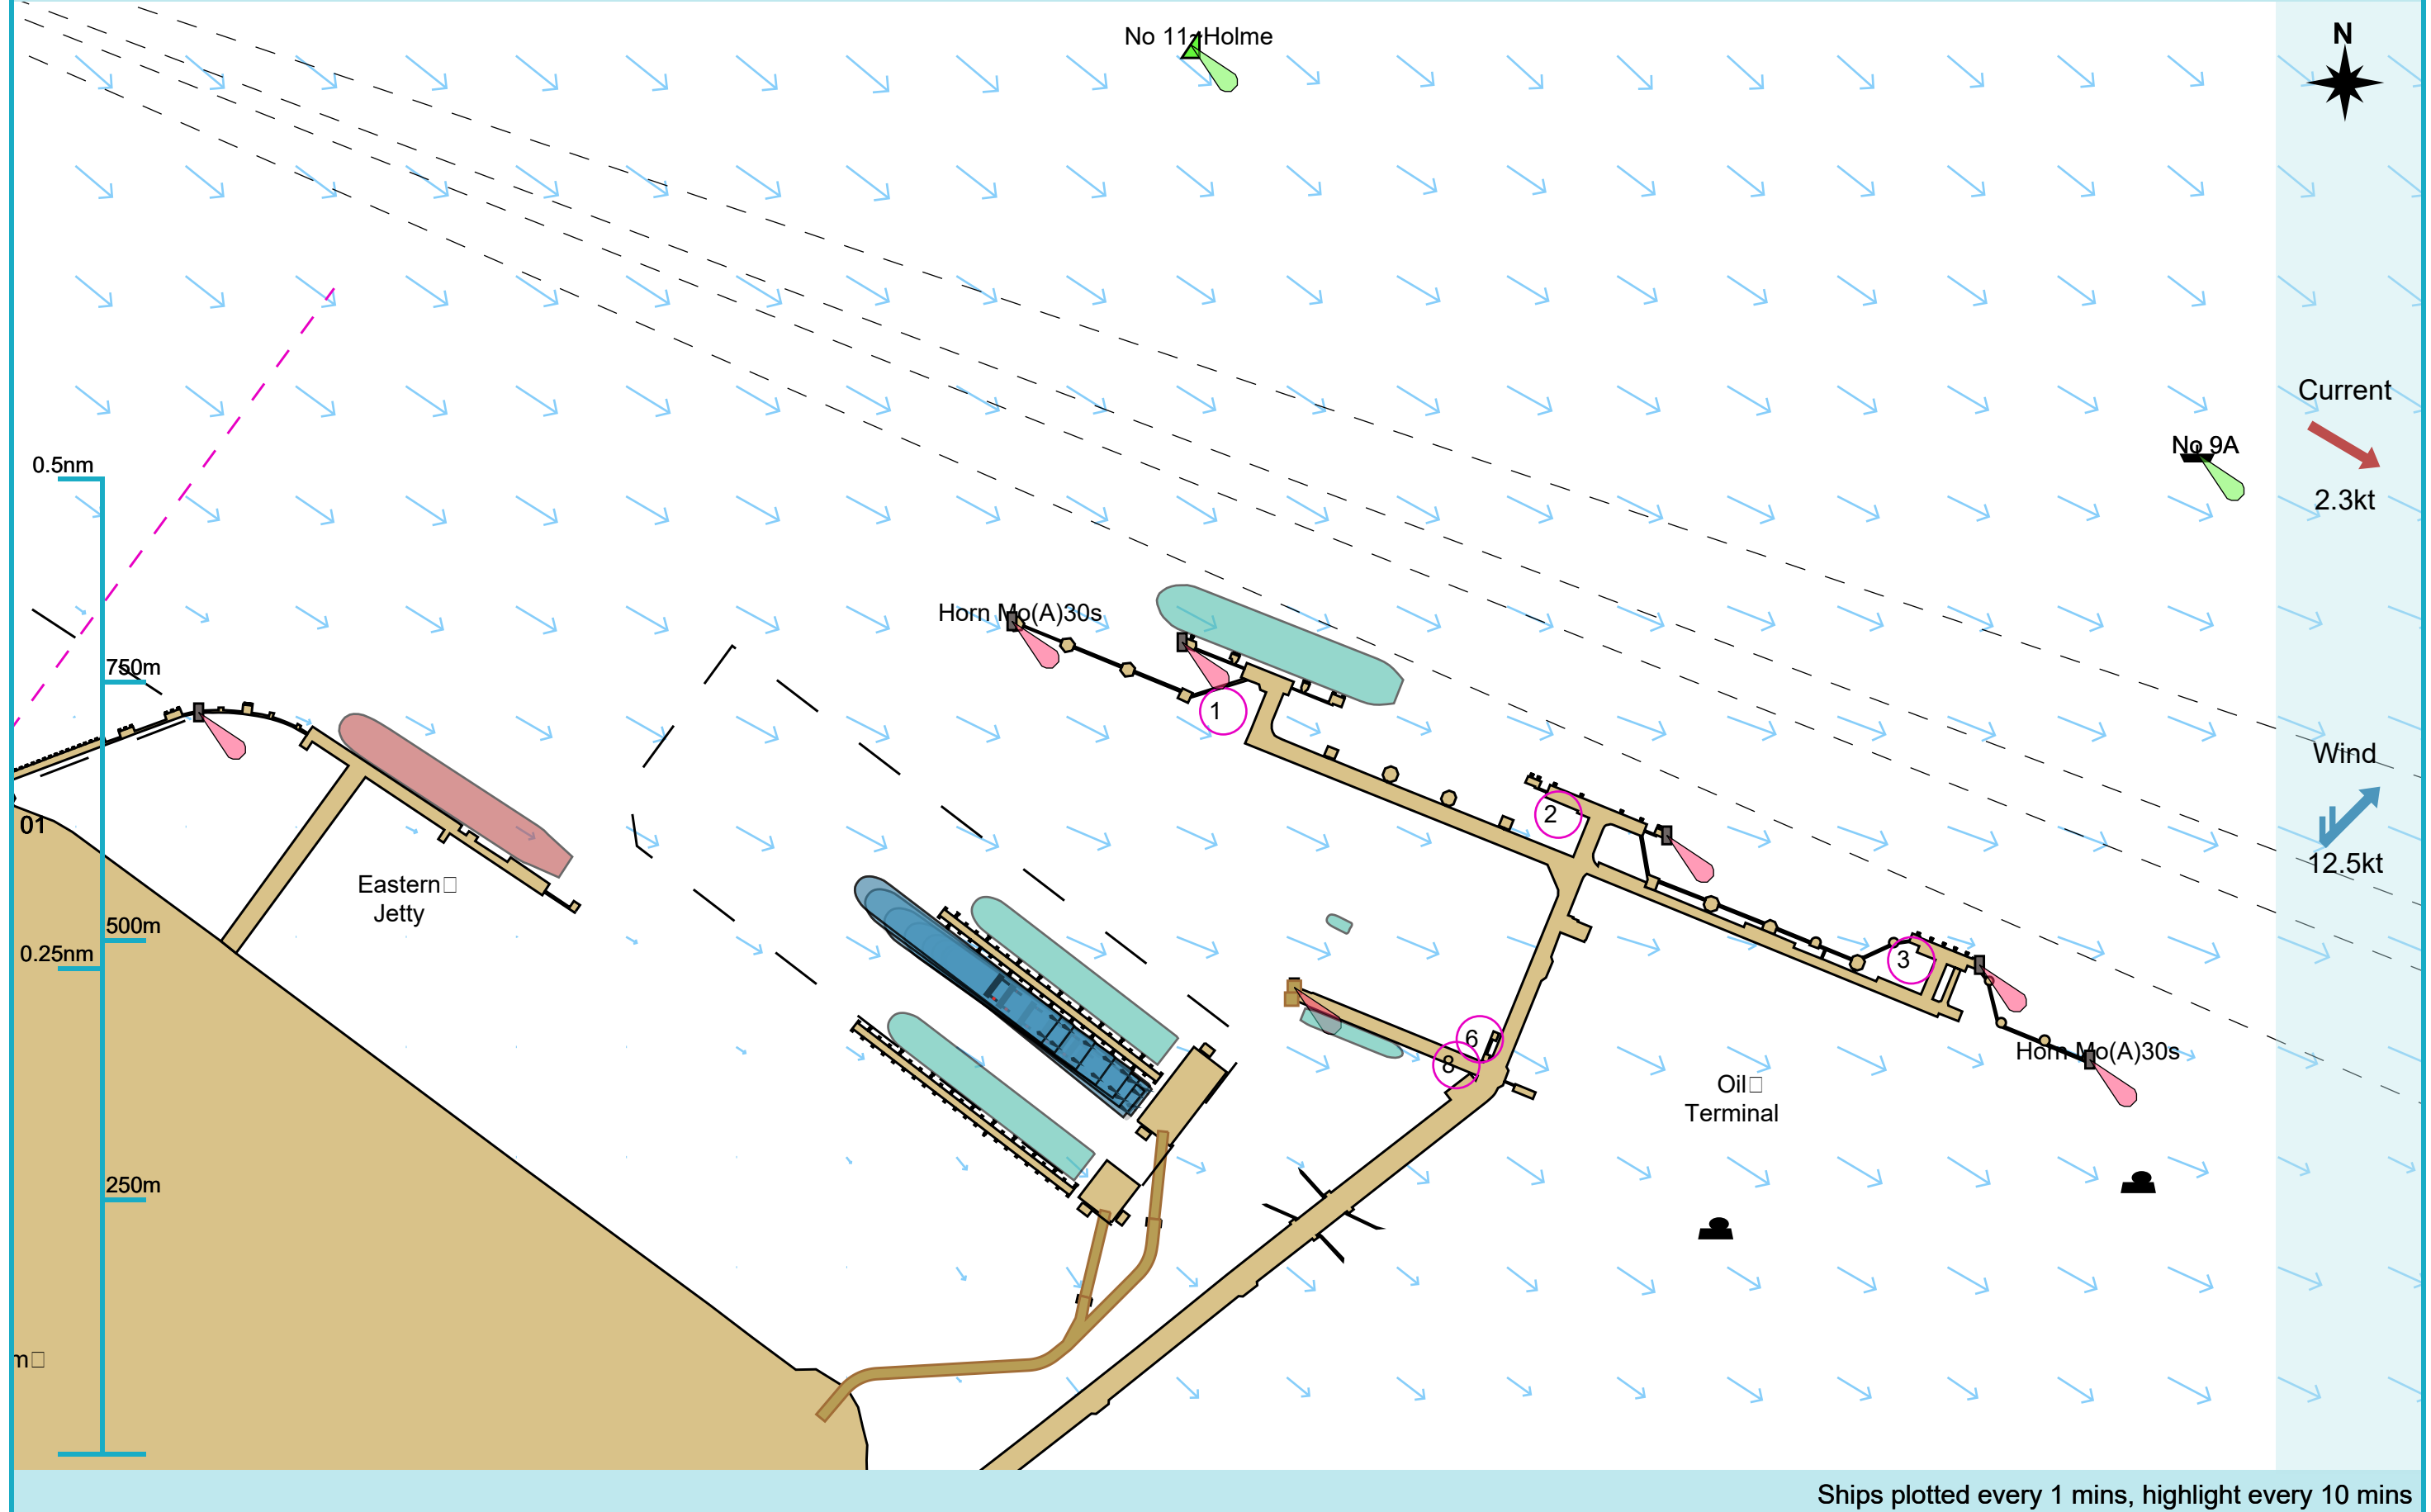

### Manoeuvre track plot

Ships plotted every 1 mins, highlight every 10 mins

Manoeuvre track plot

Ships plotted every 1 mins, highlight every 10 mins

### Manoeuvre track plot

Ships plotted every 1 mins, highlight every 10 mins

### Manoeuvre track plot

Ships plotted every 1 mins, highlight every 10 mins

Manoeuvre track plot