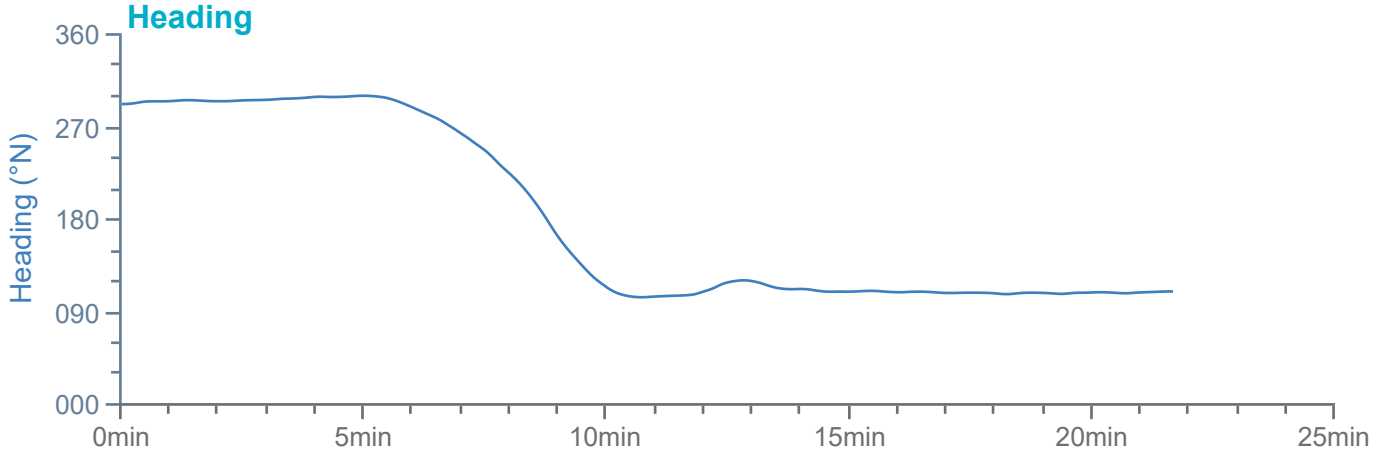

### Manoeuvre track plot

Ships plotted every 1 mins, highlight every 10 mins

### Manoeuvre track plot

Ships plotted every 1 mins, highlight every 10 mins

Manoeuvre track plot

Ships plotted every 1 mins, highlight every 10 mins