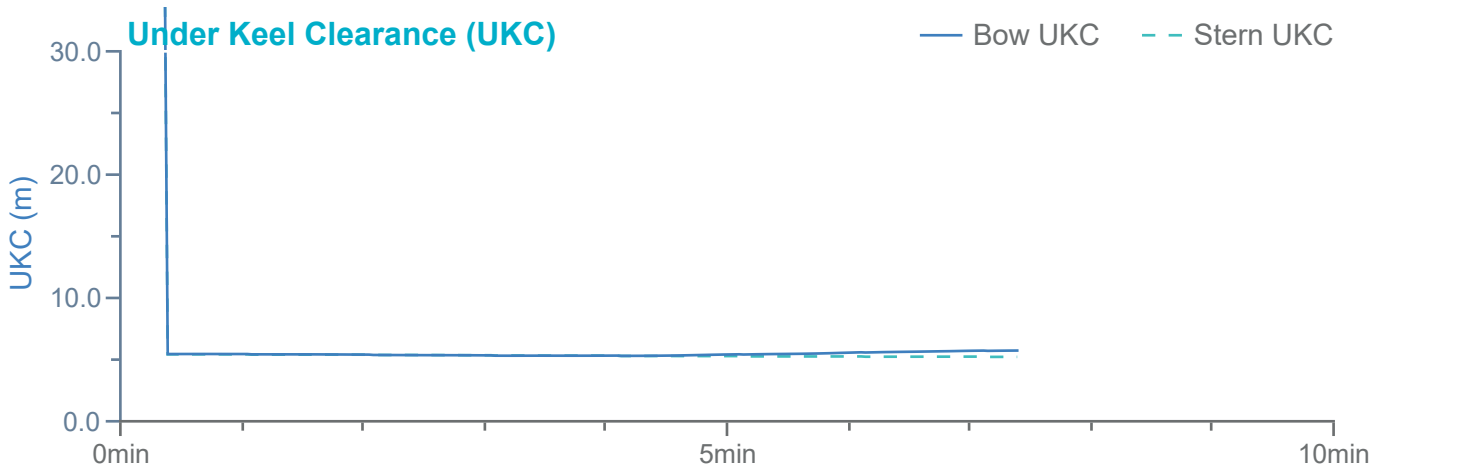

### Manoeuvre track plot

Ships plotted every 1 mins, highlight every 10 mins

Manoeuvre track plot

Ships plotted every 1 mins, highlight every 10 mins