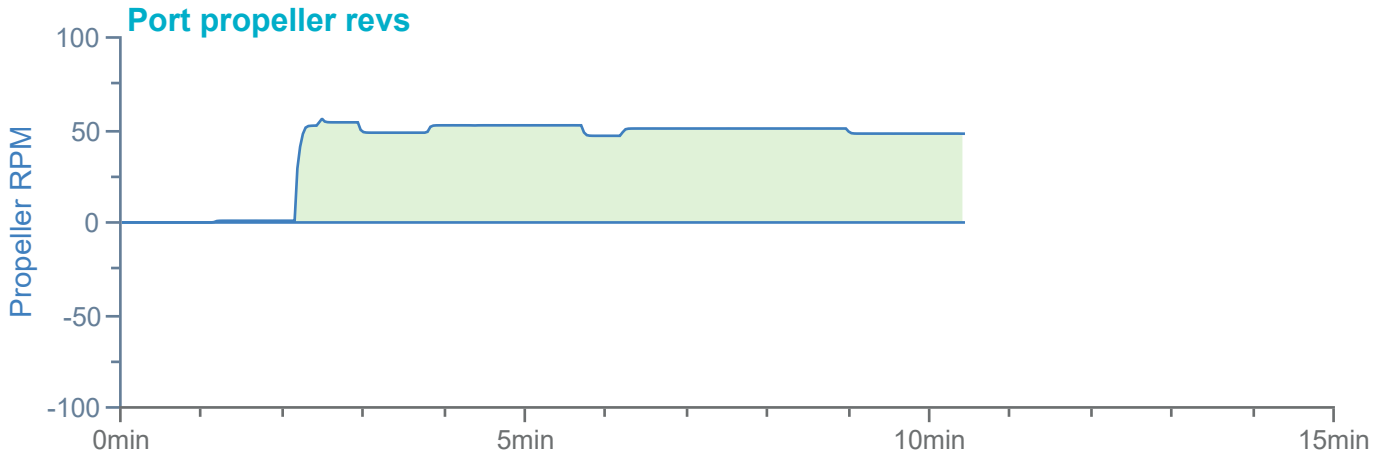

### Manoeuvre track plot

Ships plotted every 1 mins, highlight every 10 mins

Manoeuvre track plot

Ships plotted every 1 mins, highlight every 10 mins