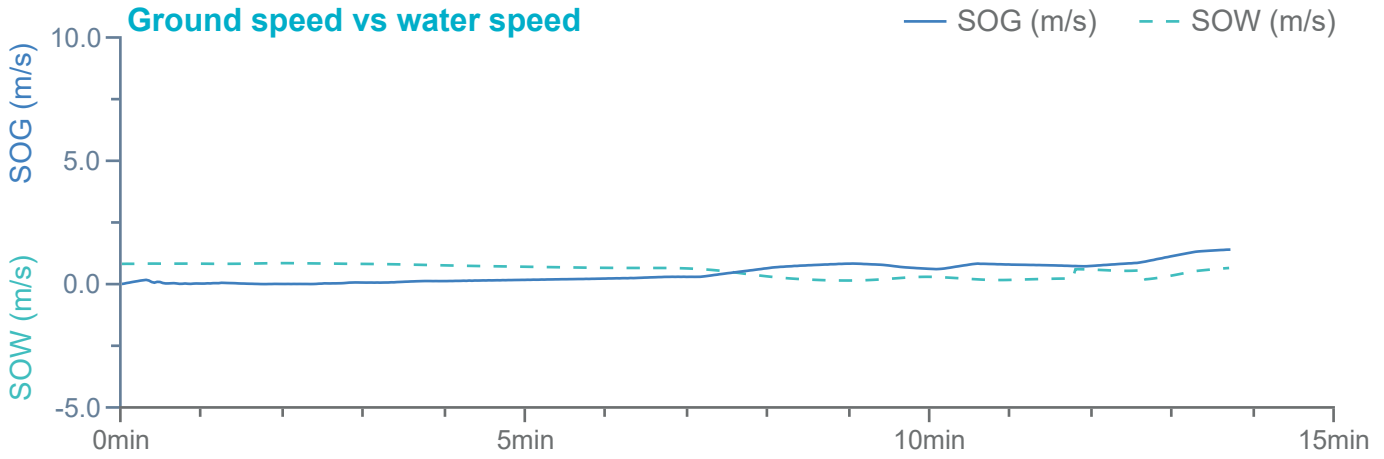

### Manoeuvre track plot

Ships plotted every 1 mins, highlight every 10 mins

Manoeuvre track plot

Ships plotted every 1 mins, highlight every 10 mins