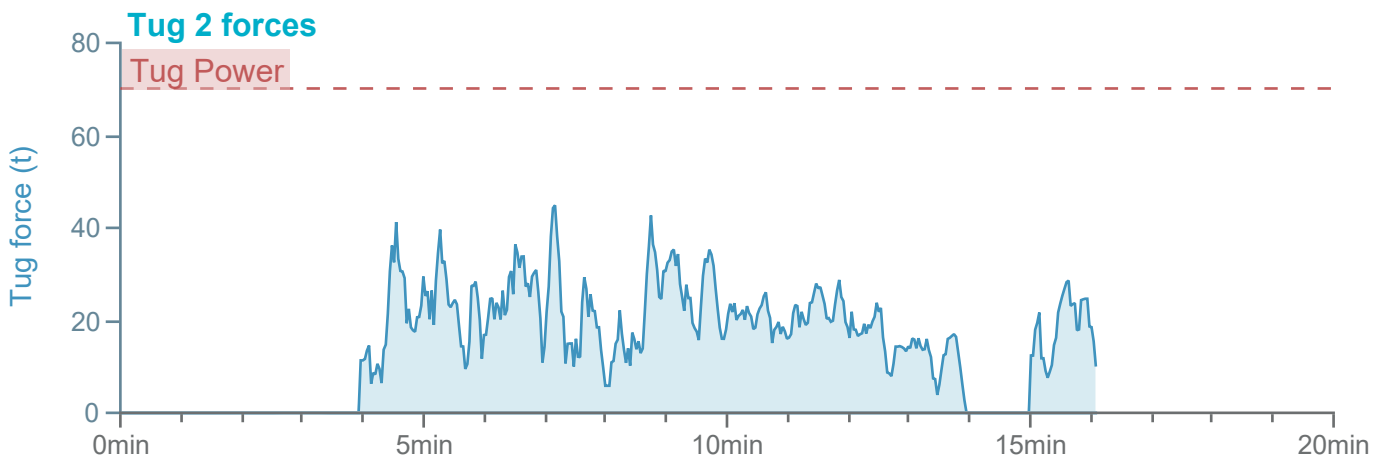

### Manoeuvre track plot

Ships plotted every 1 mins, highlight every 10 mins

Manoeuvre track plot

Ships plotted every 1 mins, highlight every 10 mins