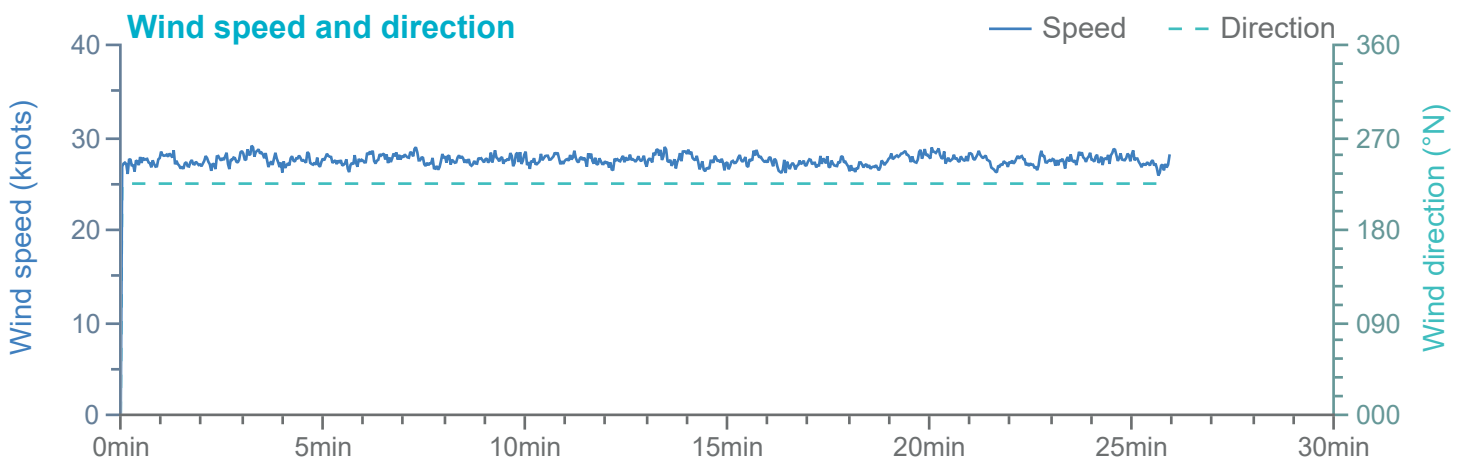

### Manoeuvre track plot

Ships plotted every 1 mins, highlight every 10 mins

### Manoeuvre track plot

Ships plotted every 1 mins, highlight every 10 mins

Manoeuvre track plot