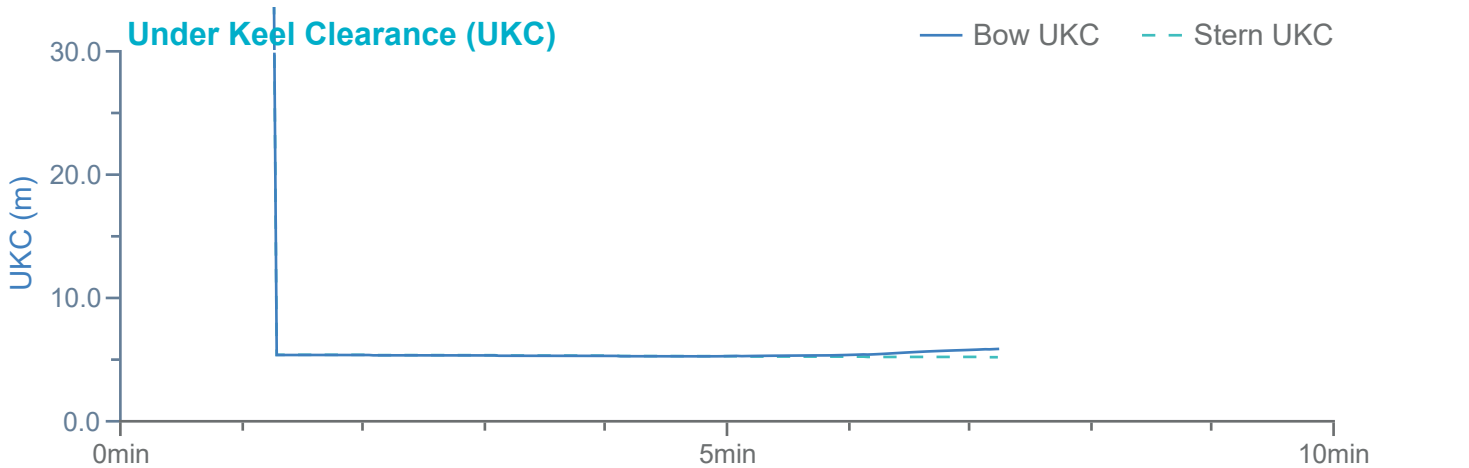

### Manoeuvre track plot

Ships plotted every 1 mins, highlight every 10 mins

Manoeuvre track plot

Ships plotted every 1 mins, highlight every 10 mins

### Manoeuvre track plot

Ships plotted every 1 mins, highlight every 10 mins

Manoeuvre track plot