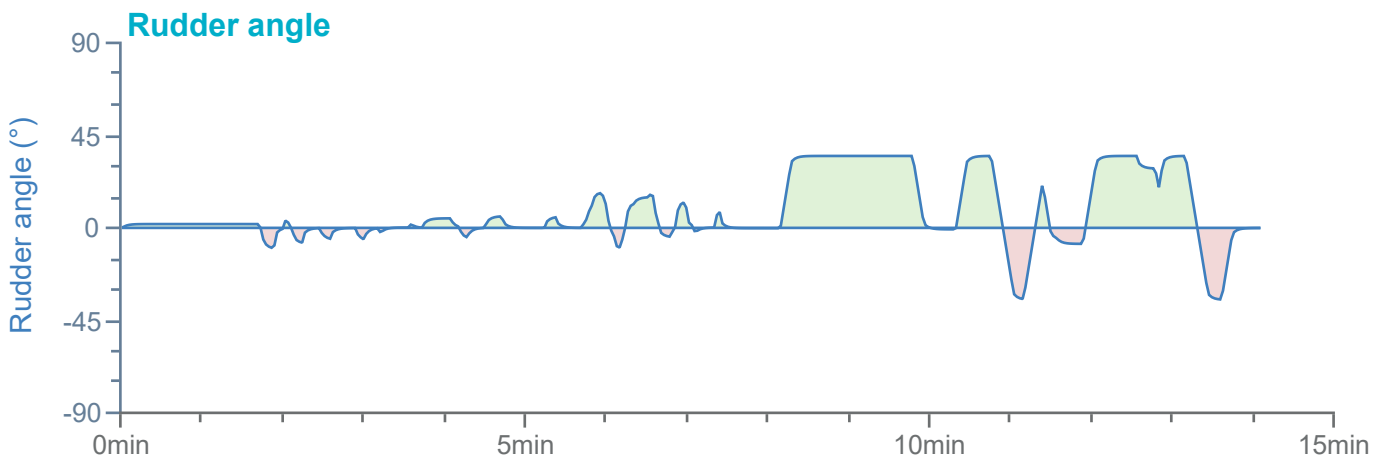

### Manoeuvre track plot

Ships plotted every 1 mins, highlight every 10 mins

### Manoeuvre track plot

Ships plotted every 1 mins, highlight every 10 mins

Manoeuvre track plot

Ships plotted every 1 mins, highlight every 10 mins

**HR Wallingford**  
*Working with water*

DMR 719286

FS 516431