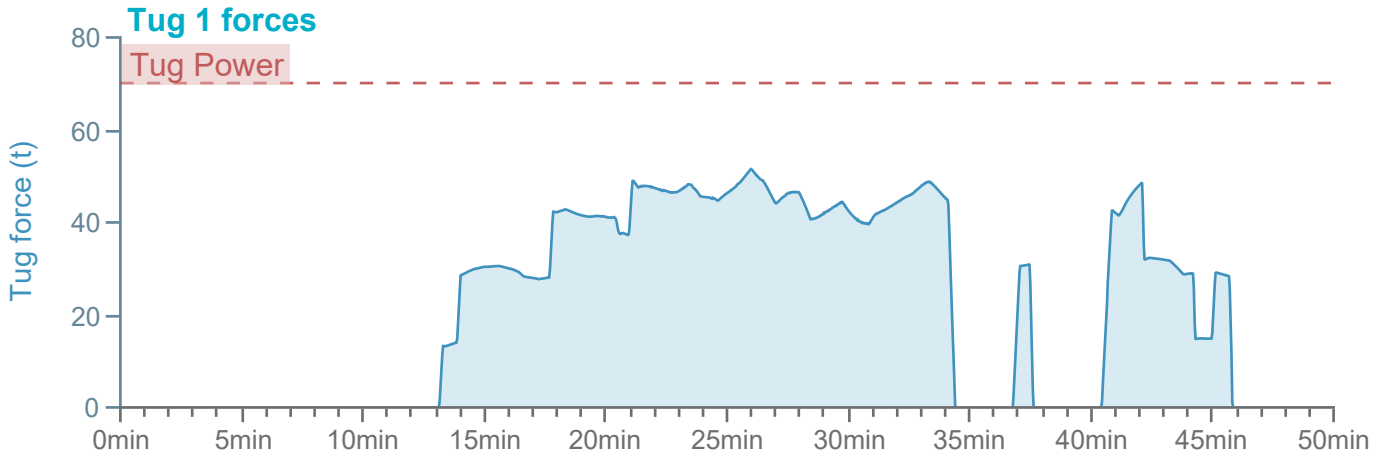

### Manoeuvre track plot

Ships plotted every 1 mins, highlight every 10 mins

### Manoeuvre track plot

Ships plotted every 1 mins, highlight every 10 mins

Manoeuvre track plot

Ships plotted every 1 mins, highlight every 10 mins