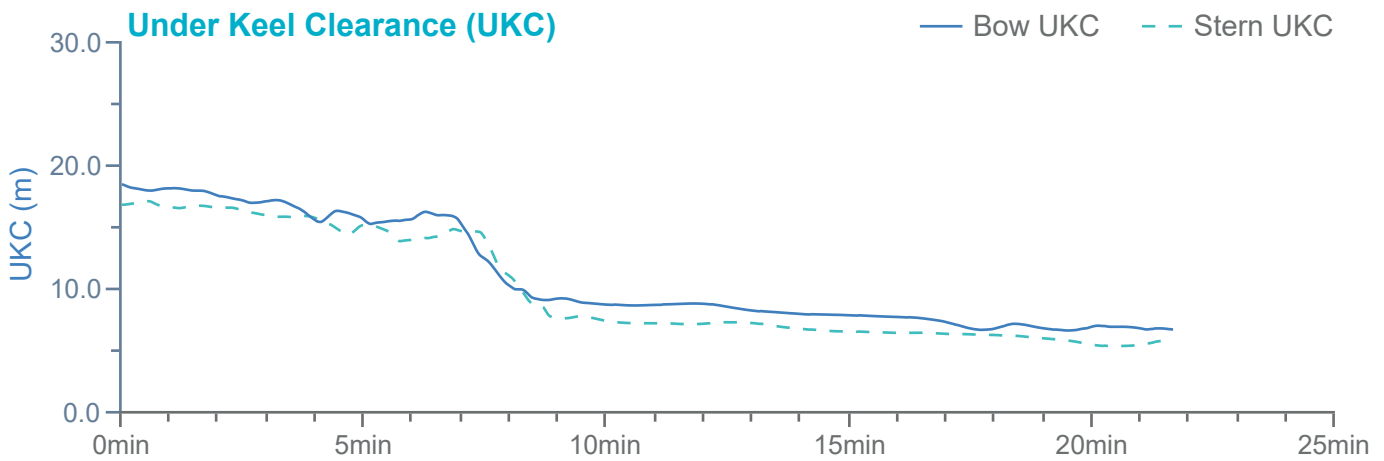

### Manoeuvre track plot

Ships plotted every 1 mins, highlight every 10 mins

Manoeuvre track plot

### Manoeuvre track plot

Ships plotted every 1 mins, highlight every 10 mins