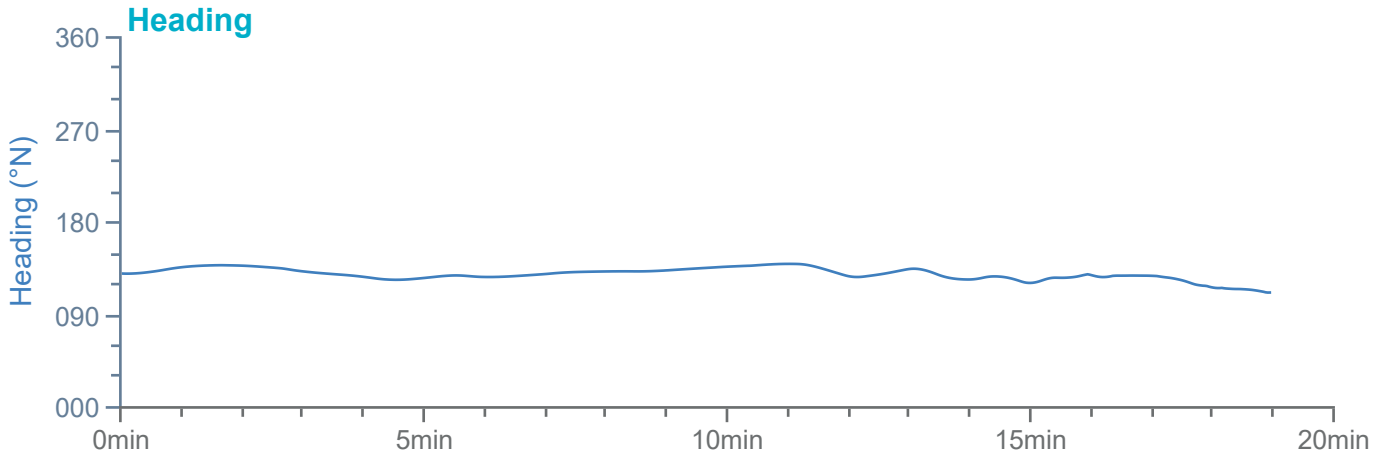

### Manoeuvre track plot

Ships plotted every 1 mins, highlight every 10 mins

### Manoeuvre track plot