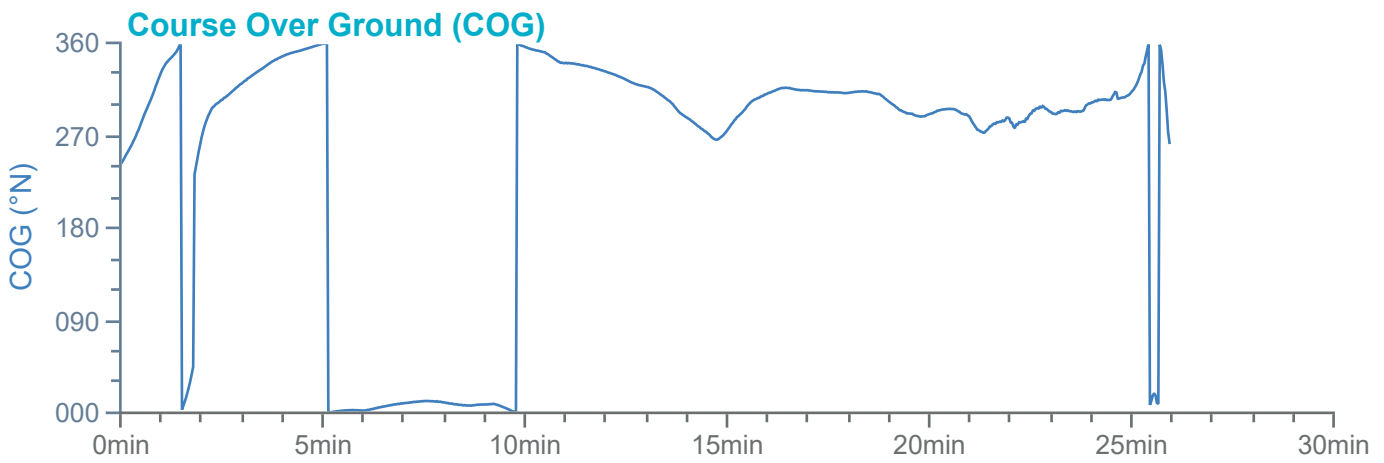

### Manoeuvre track plot

Ships plotted every 1 mins, highlight every 10 mins

### Manoeuvre track plot

Ships plotted every 1 mins, highlight every 10 mins

Manoeuvre track plot