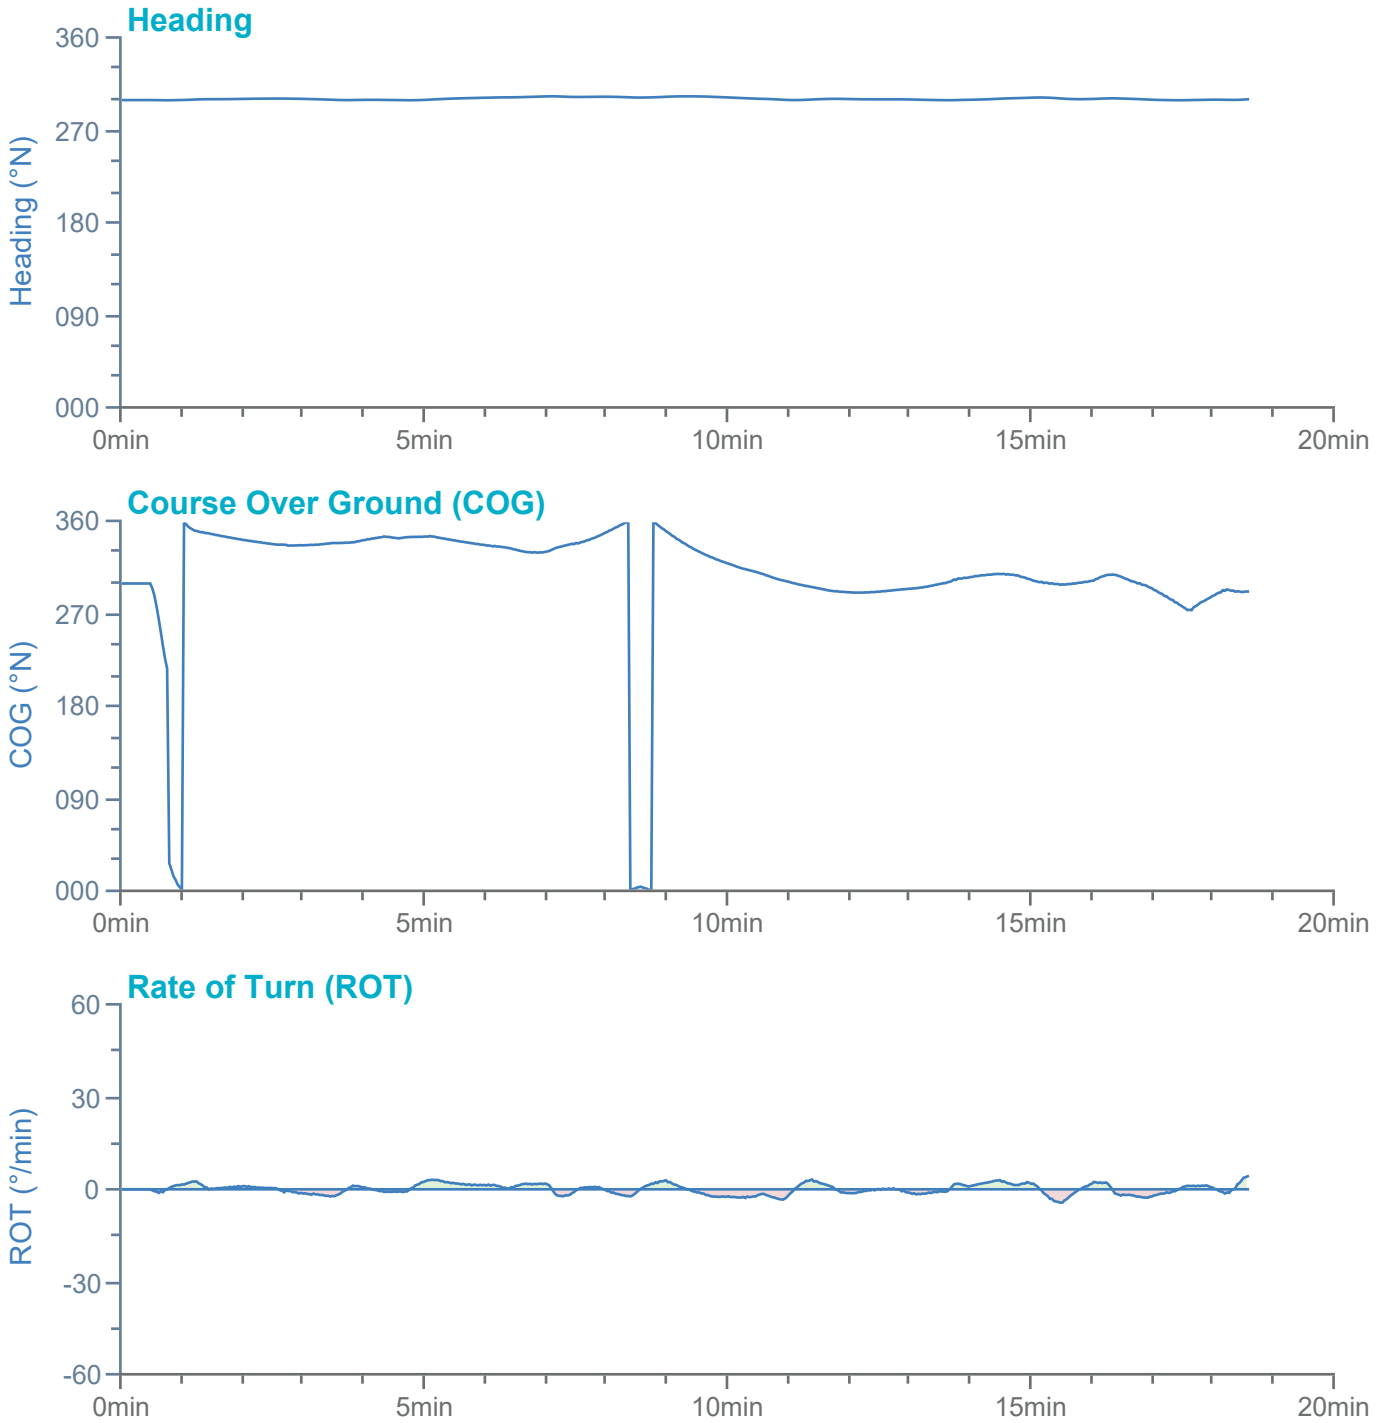

### Manoeuvre track plot

Ships plotted every 1 mins, highlight every 10 mins

Manoeuvre track plot

Ships plotted every 1 mins, highlight every 10 mins

### Manoeuvre track plot

Ships plotted every 1 mins, highlight every 10 mins

Manoeuvre track plot

### Manoeuvre track plot

Ships plotted every 1 mins, highlight every 10 mins