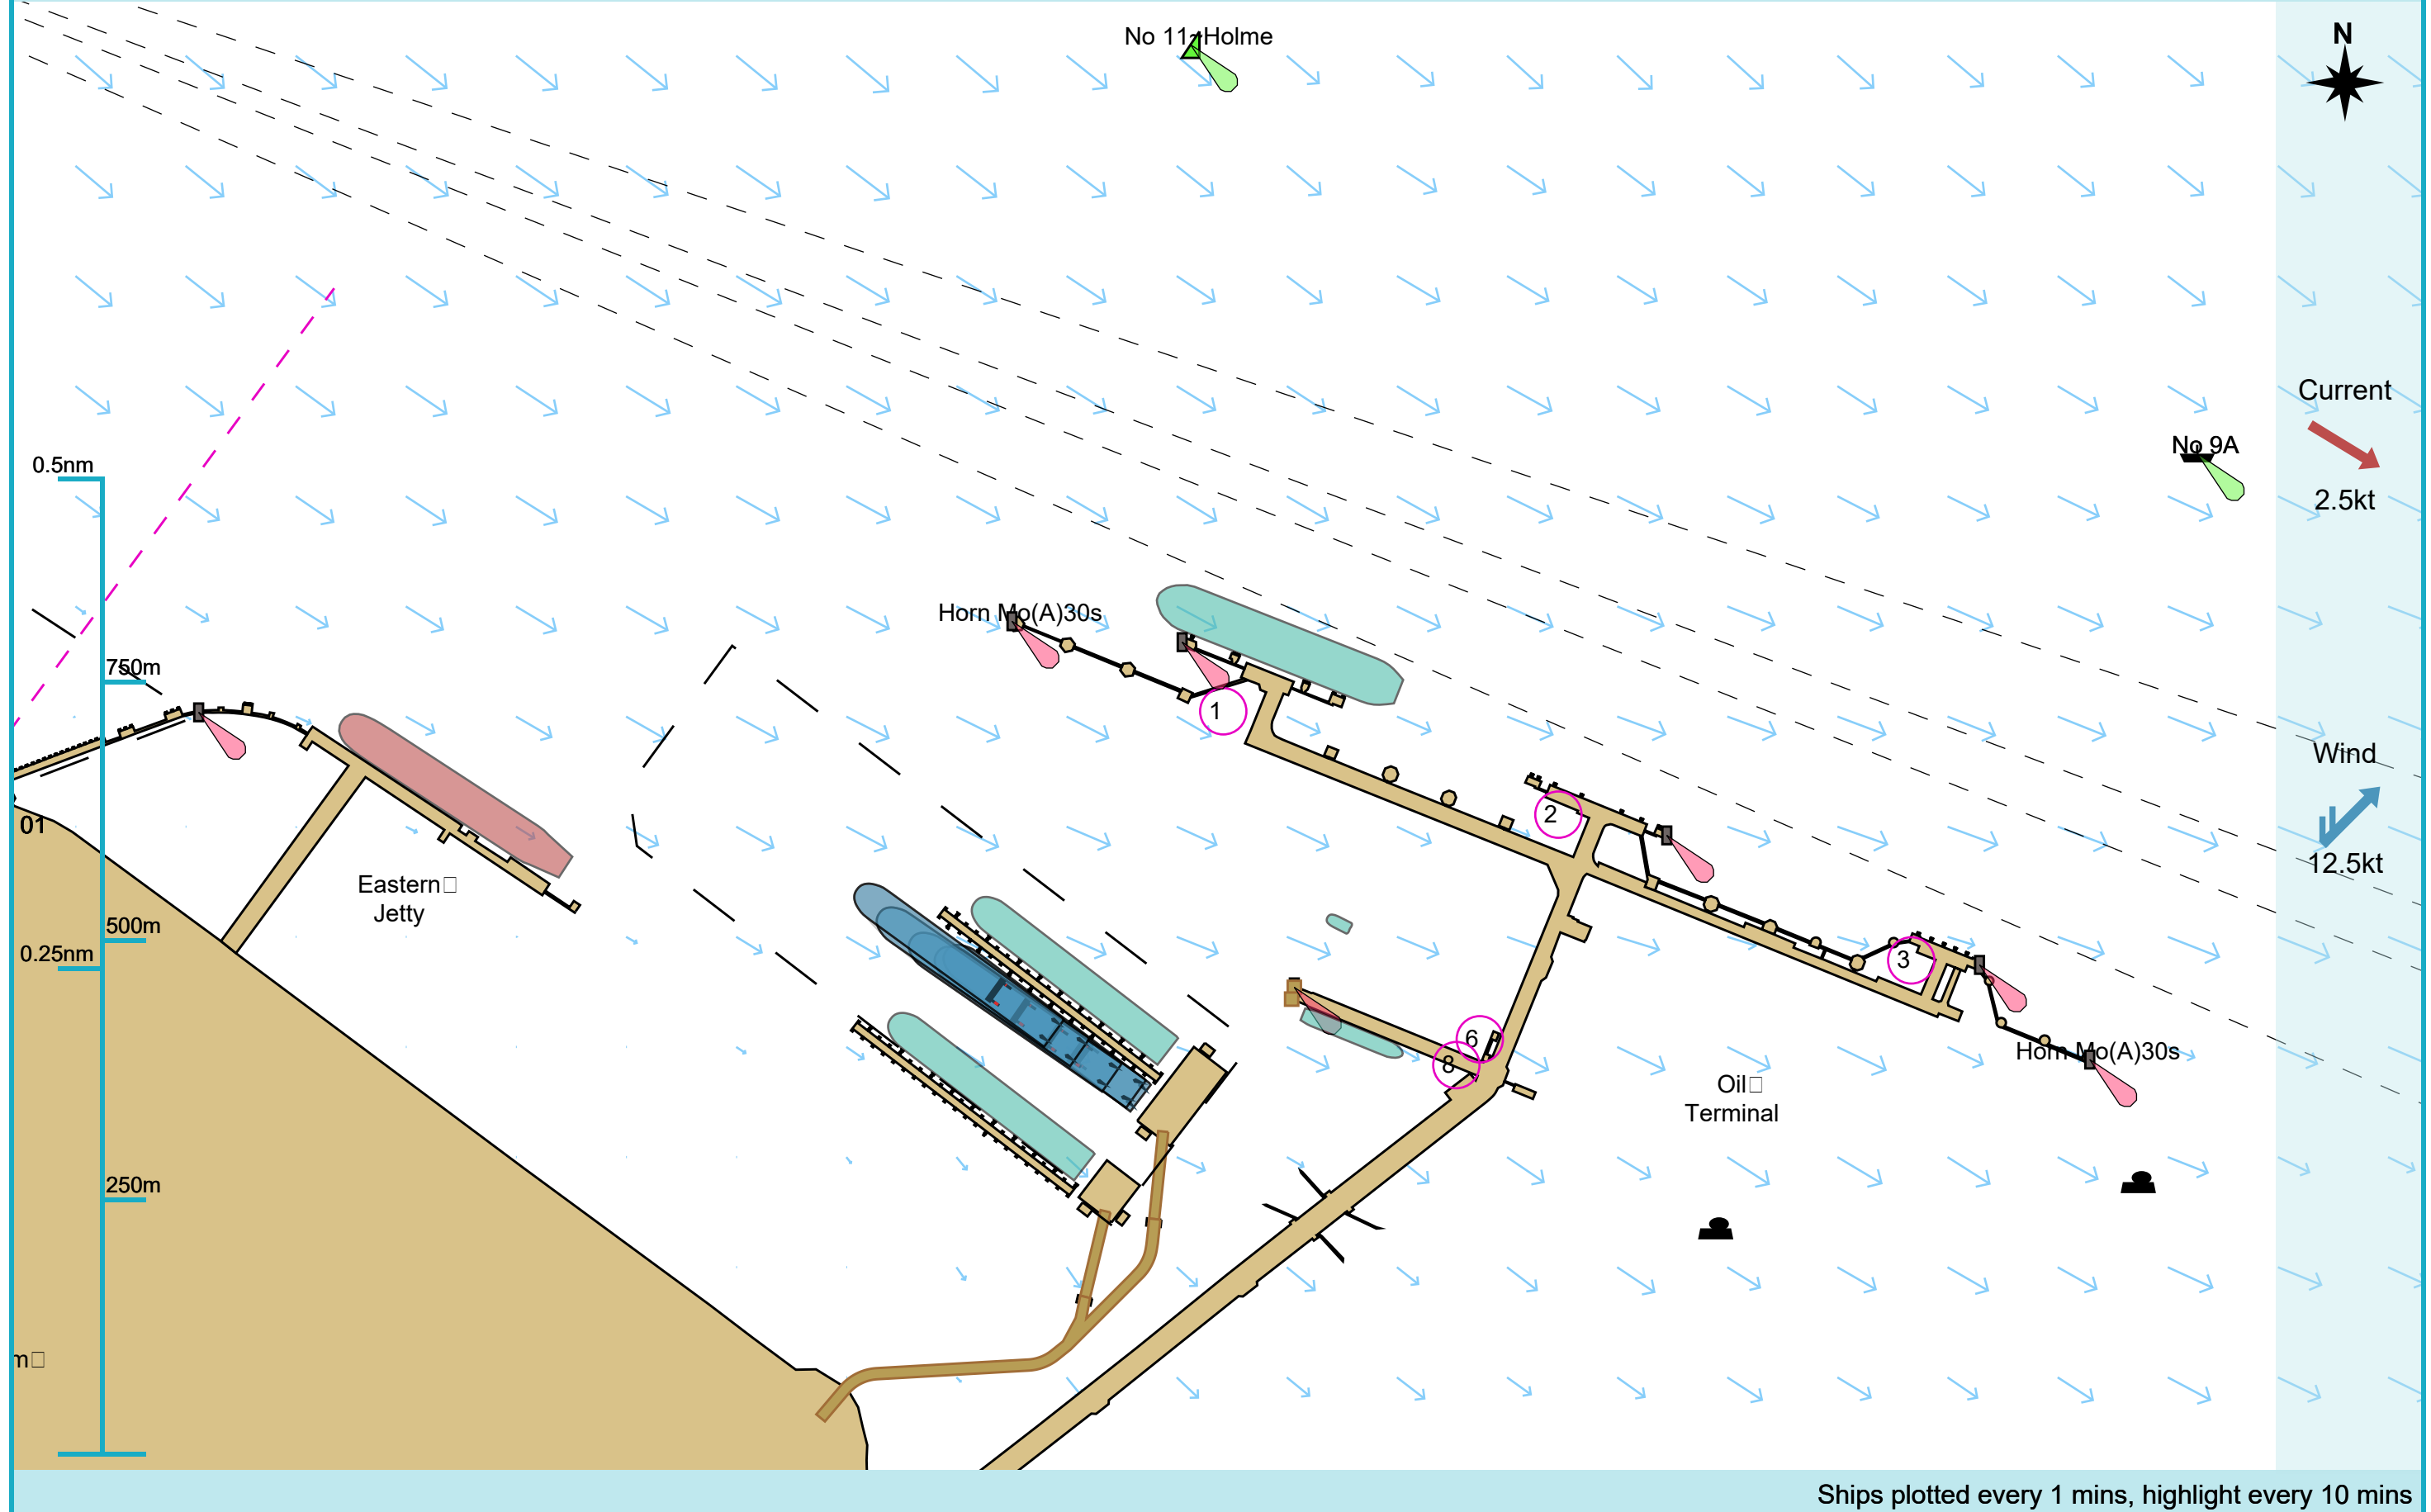

### Manoeuvre track plot

Ships plotted every 1 mins, highlight every 10 mins

### Manoeuvre track plot

### Manoeuvre track plot

Ships plotted every 1 mins, highlight every 10 mins

Manoeuvre track plot

### Manoeuvre track plot

Ships plotted every 1 mins, highlight every 10 mins

Manoeuvre track plot

Ships plotted every 1 mins, highlight every 10 mins