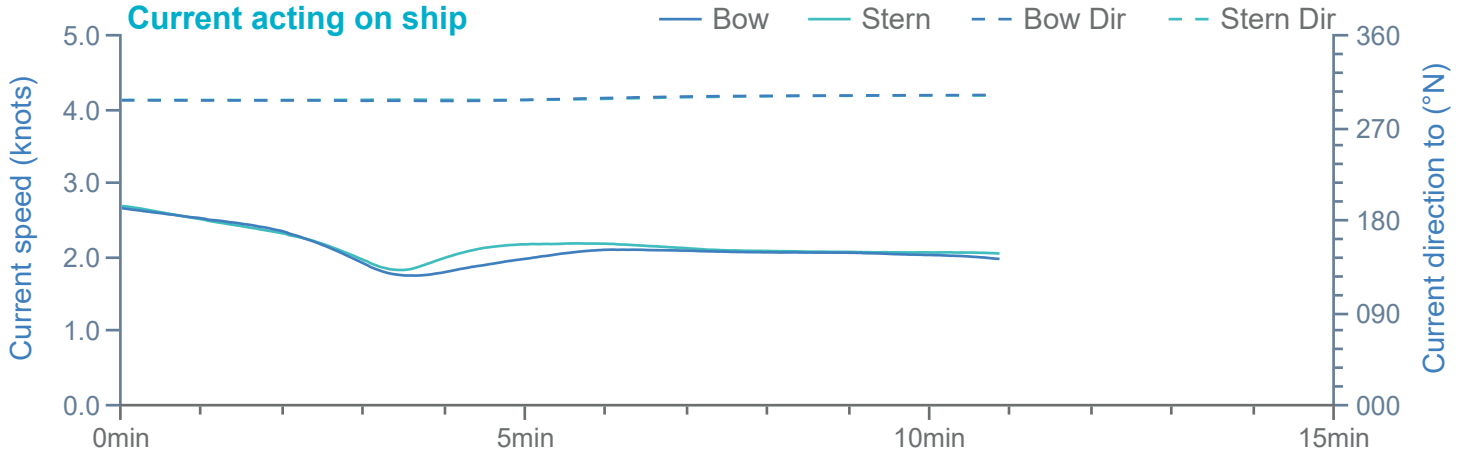

### Manoeuvre track plot

Ships plotted every 1 mins, highlight every 10 mins

Manoeuvre track plot

Ships plotted every 1 mins, highlight every 10 mins

### Manoeuvre track plot

Ships plotted every 1 mins, highlight every 10 mins