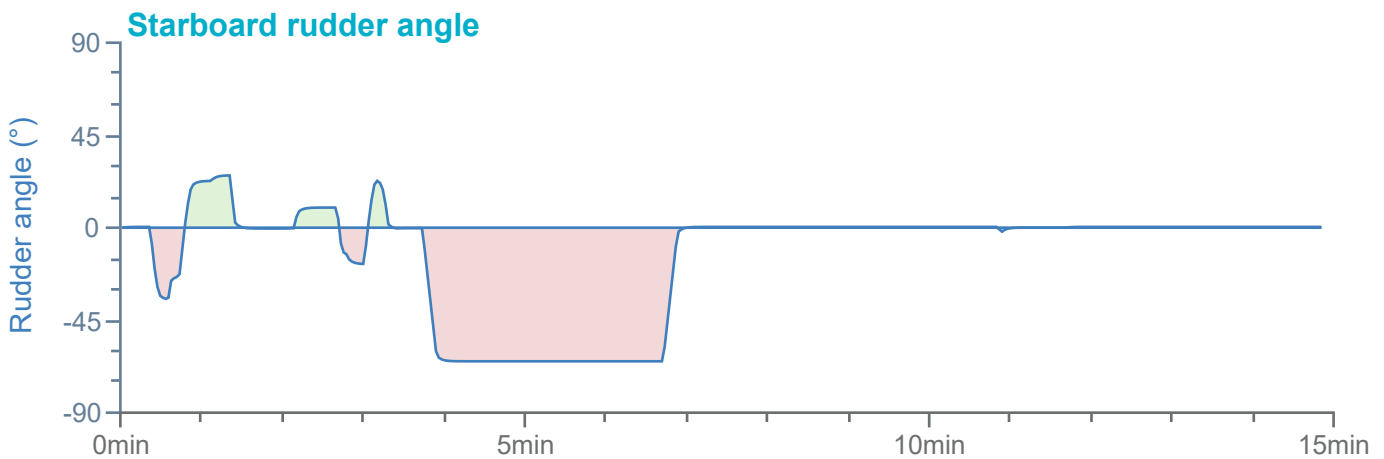

### Manoeuvre track plot

Ships plotted every 1 mins, highlight every 10 mins

Manoeuvre track plot

Ships plotted every 1 mins, highlight every 10 mins