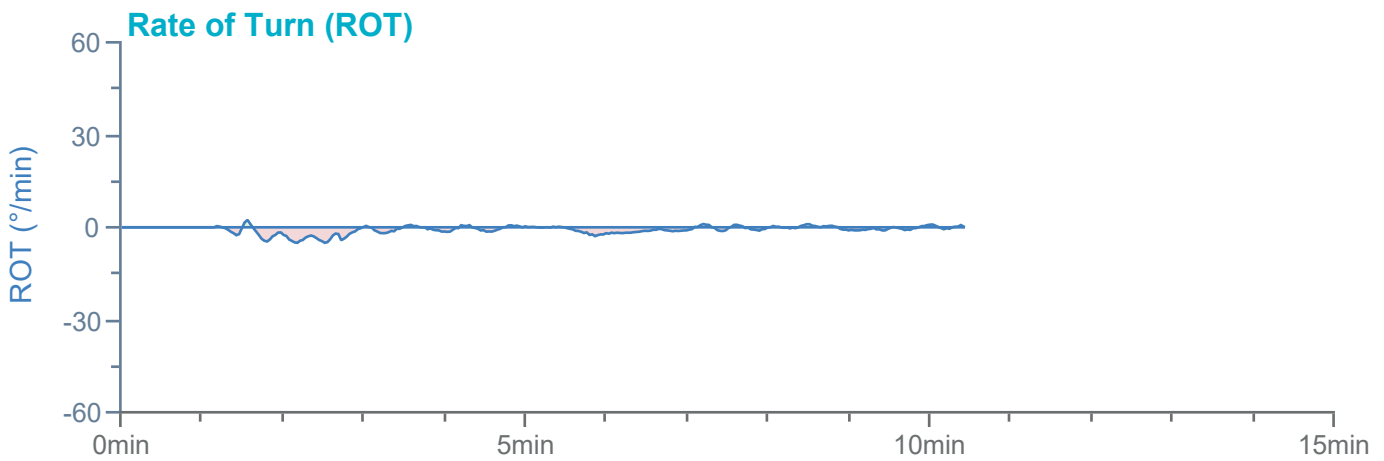

### Manoeuvre track plot

Ships plotted every 1 mins, highlight every 10 mins

Manoeuvre track plot

Ships plotted every 1 mins, highlight every 10 mins