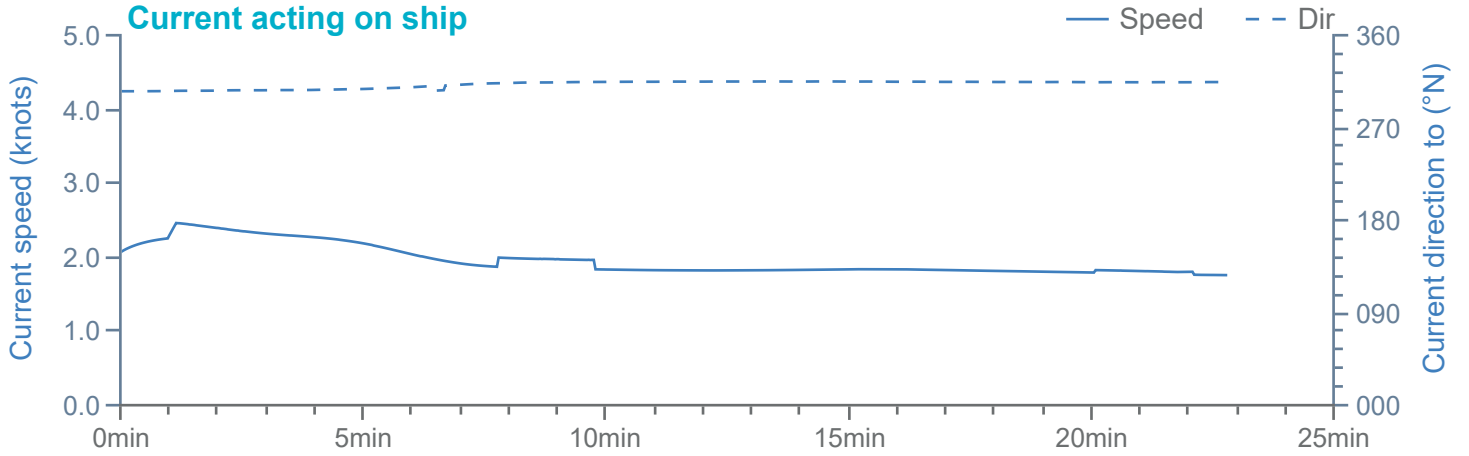

### Manoeuvre track plot

Ships plotted every 1 mins, highlight every 10 mins

### Manoeuvre track plot