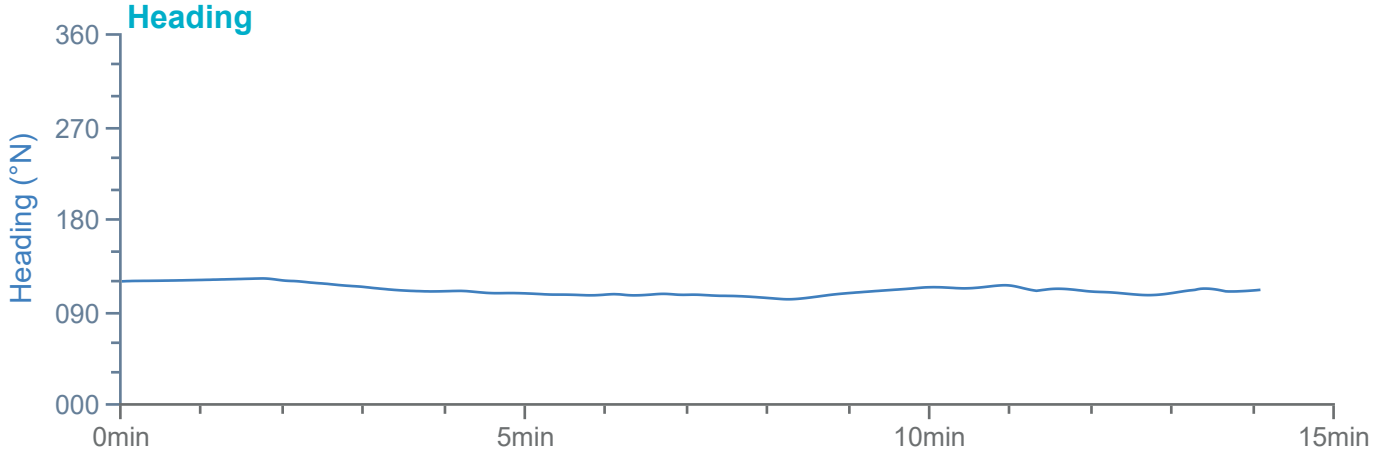

### Manoeuvre track plot

Ships plotted every 1 mins, highlight every 10 mins

### Manoeuvre track plot

Ships plotted every 1 mins, highlight every 10 mins

Manoeuvre track plot

Ships plotted every 1 mins, highlight every 10 mins

**HR Wallingford**  
*Working with water*

DMR 719286

FS 516431