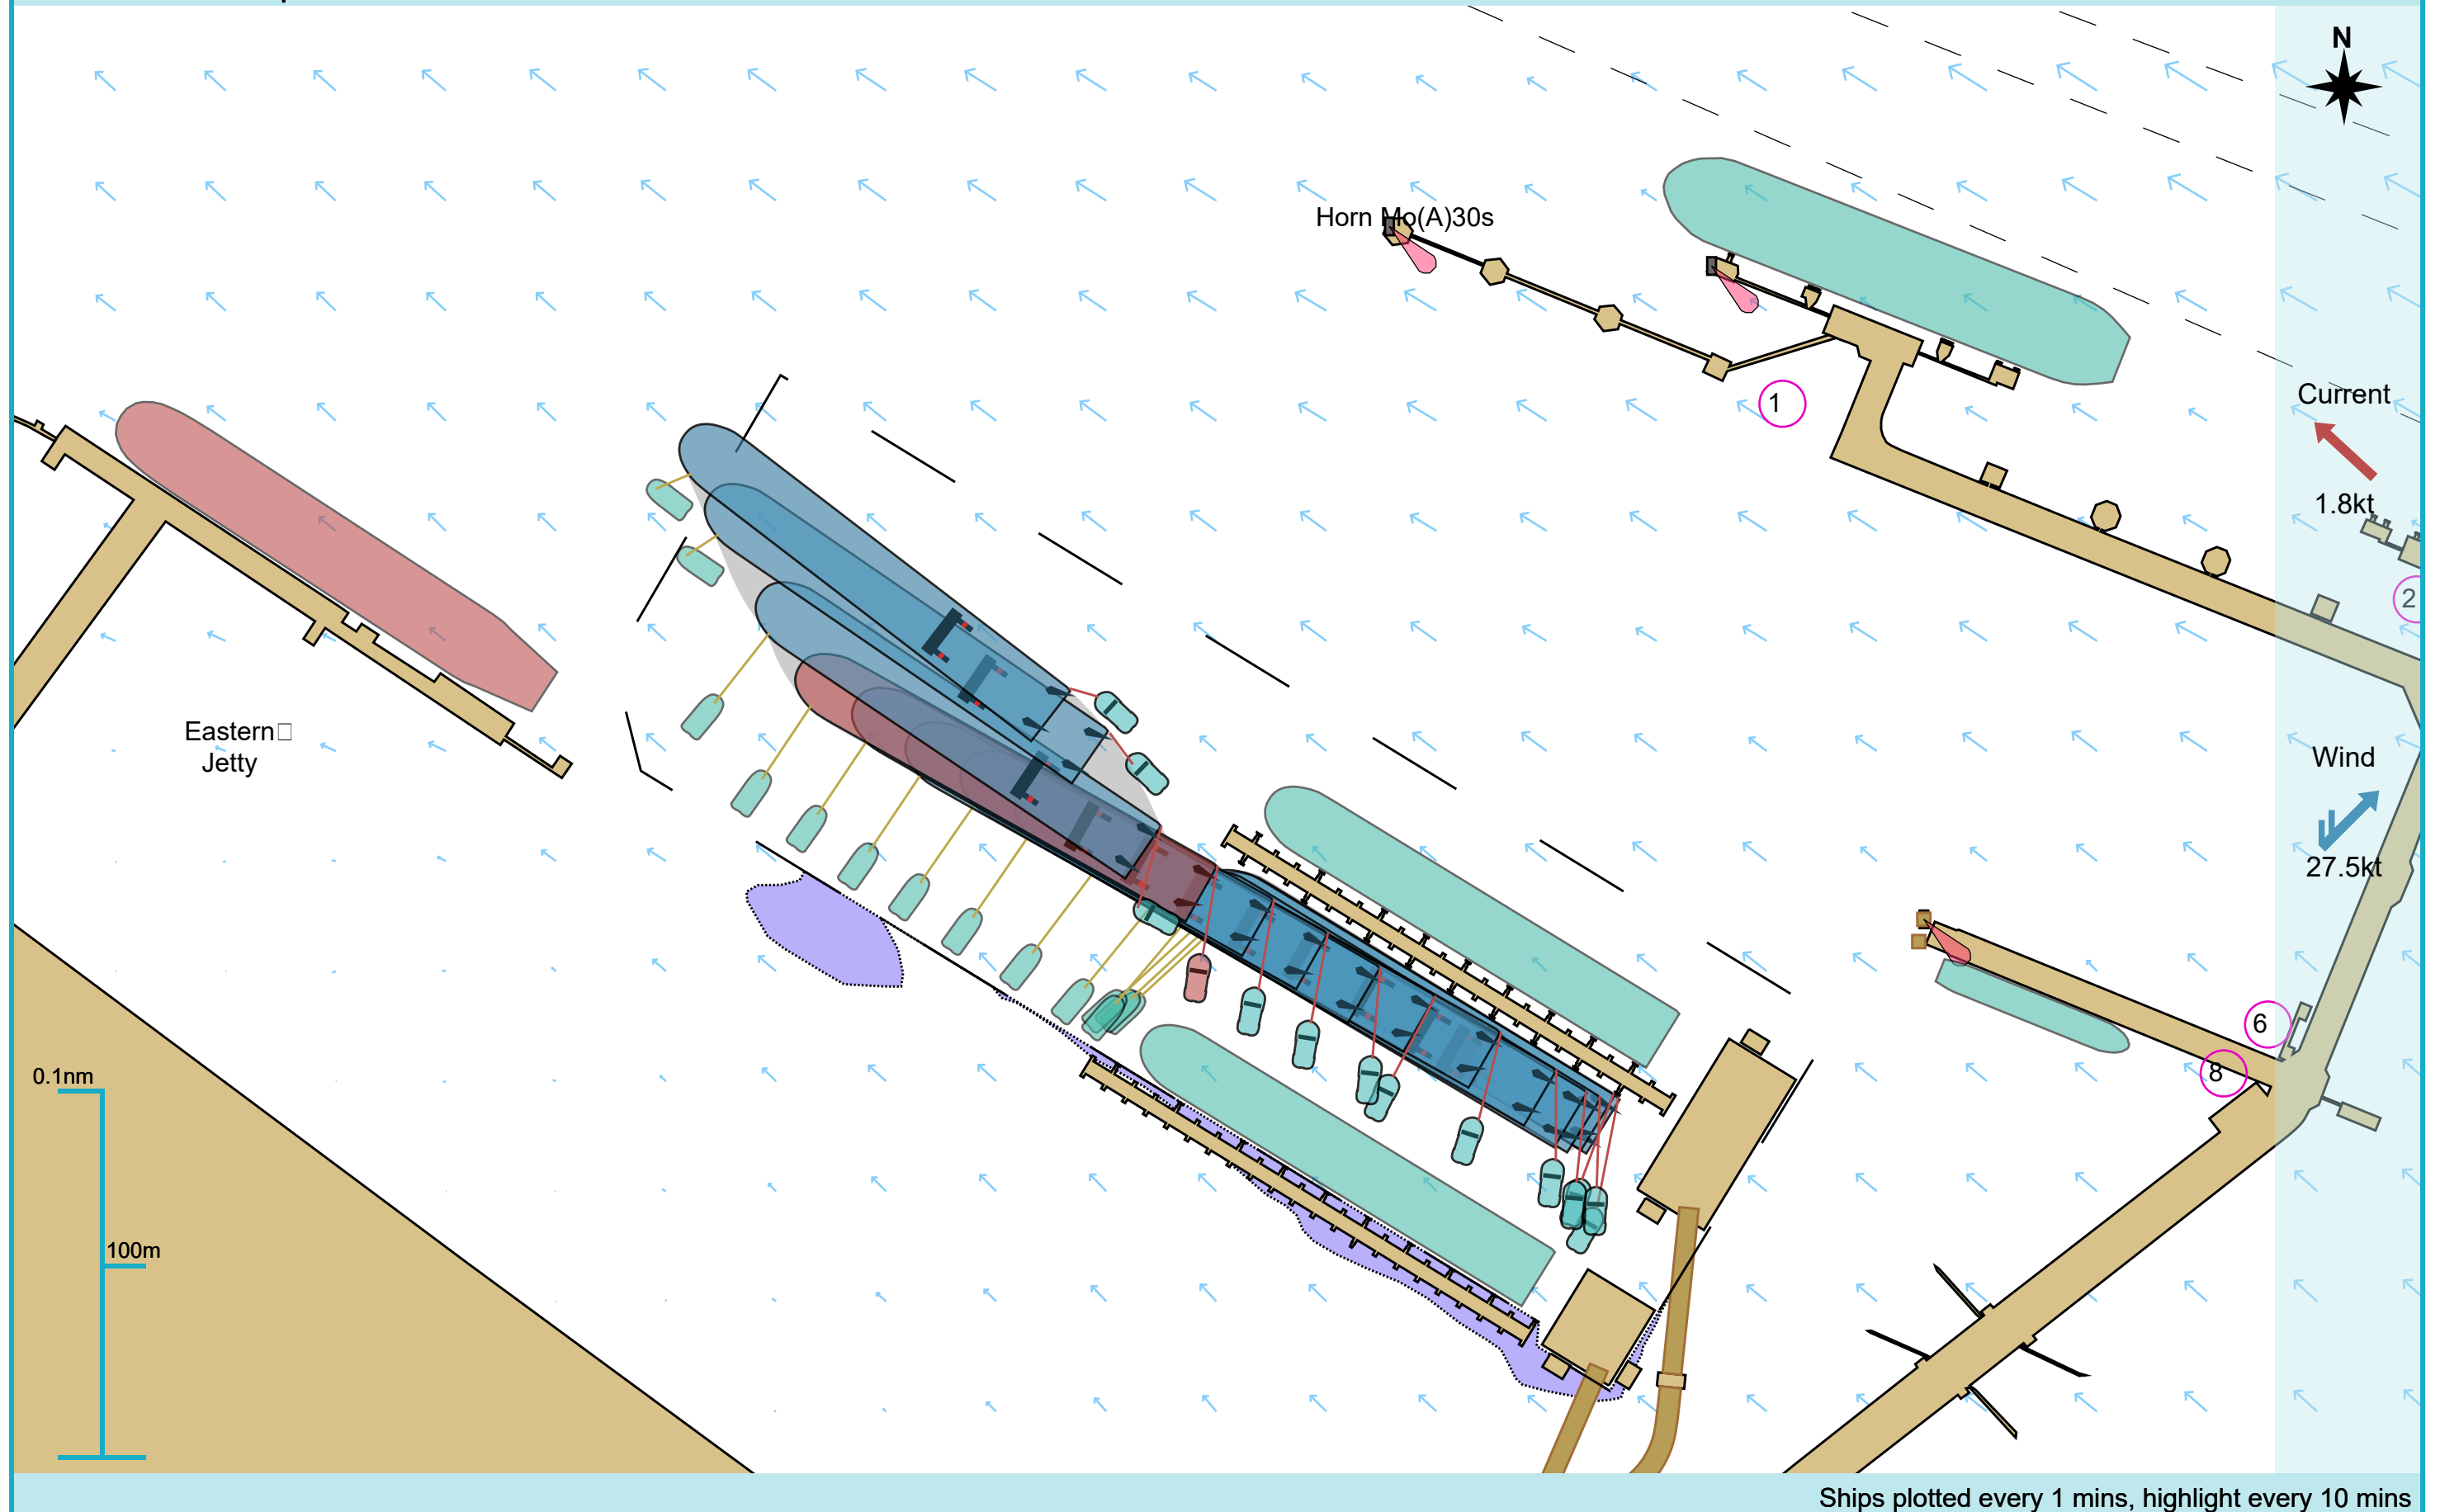

### Manoeuvre track plot

Ships plotted every 1 mins, highlight every 10 mins

### Manoeuvre track plot

Ships plotted every 1 mins, highlight every 10 mins

Manoeuvre track plot

Ships plotted every 1 mins, highlight every 10 mins