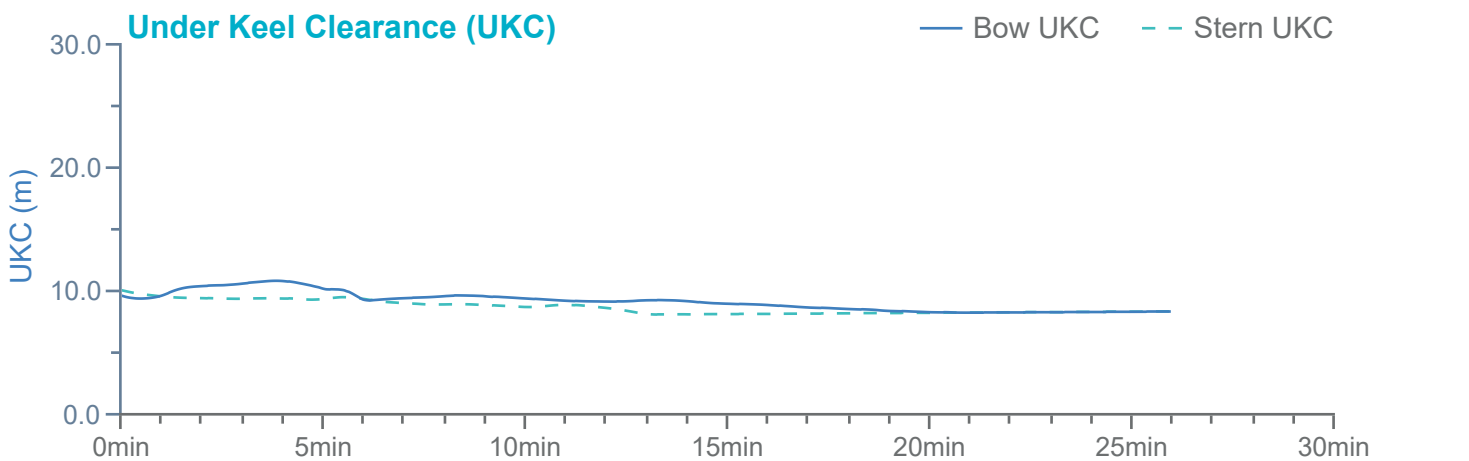

### Manoeuvre track plot

Ships plotted every 1 mins, highlight every 10 mins

### Manoeuvre track plot

Ships plotted every 1 mins, highlight every 10 mins

Manoeuvre track plot