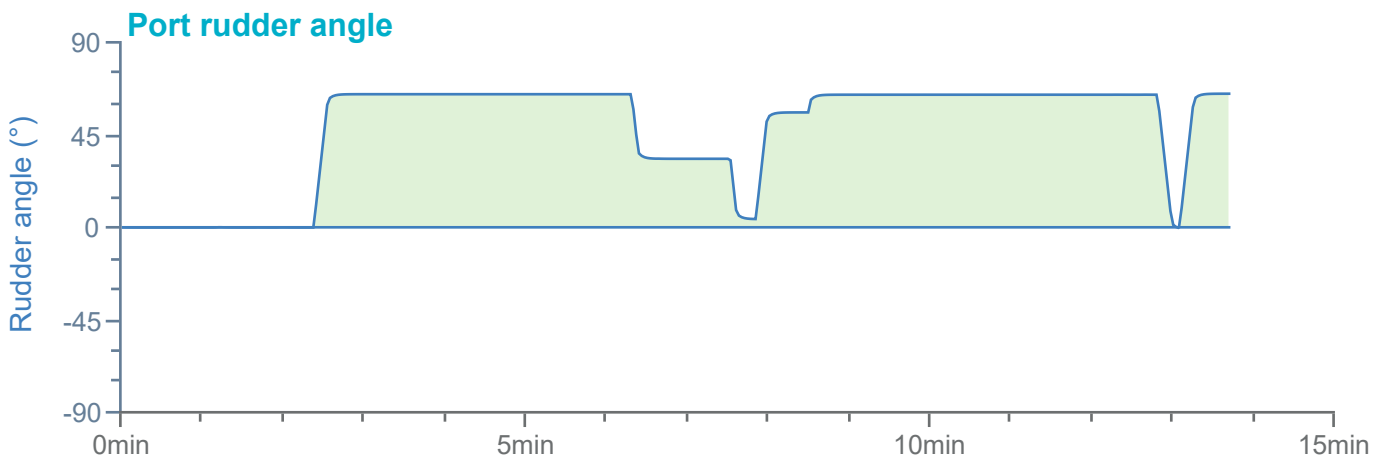

### Manoeuvre track plot

Ships plotted every 1 mins, highlight every 10 mins

Manoeuvre track plot

Ships plotted every 1 mins, highlight every 10 mins

### Manoeuvre track plot

Ships plotted every 1 mins, highlight every 10 mins