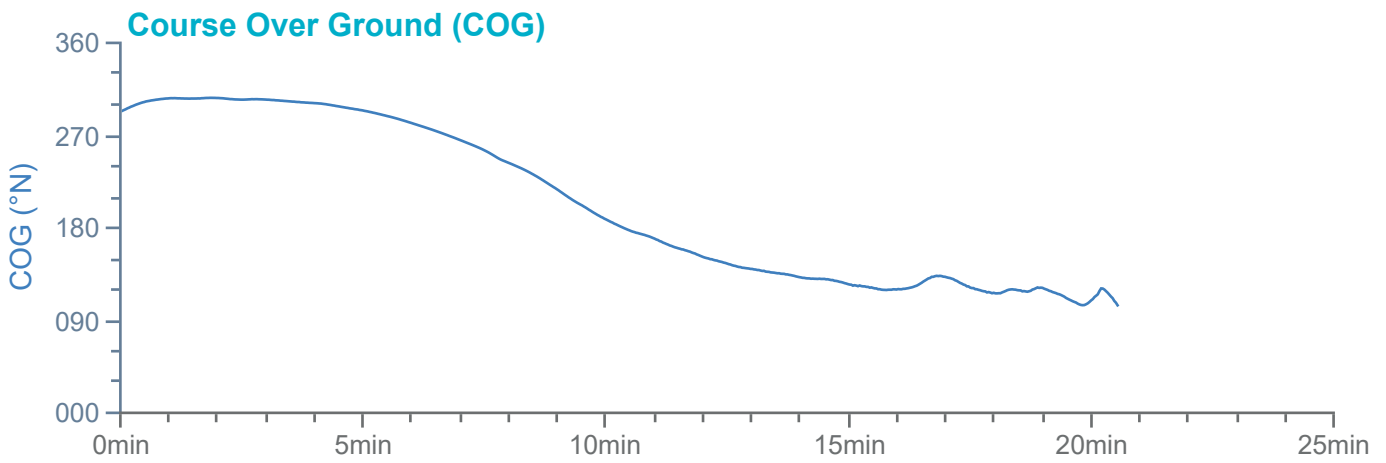

### Manoeuvre track plot

Ships plotted every 1 mins, highlight every 10 mins

### Manoeuvre track plot

Ships plotted every 1 mins, highlight every 10 mins

Manoeuvre track plot

Ships plotted every 1 mins, highlight every 10 mins