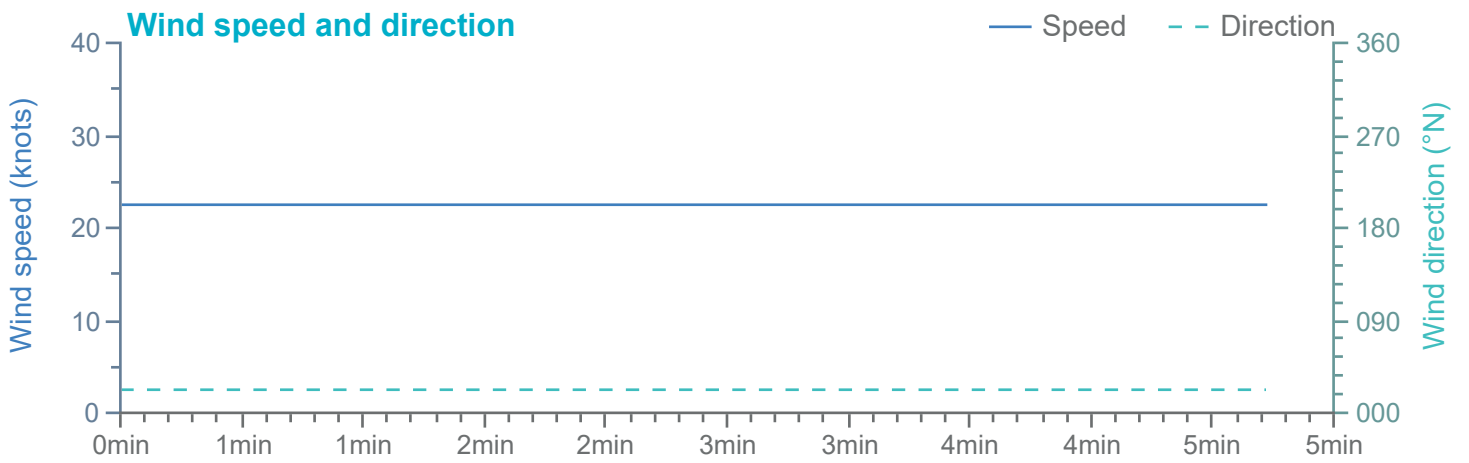

### Manoeuvre track plot

Ships plotted every 1 mins, highlight every 10 mins

Manoeuvre track plot

Ships plotted every 1 mins, highlight every 10 mins