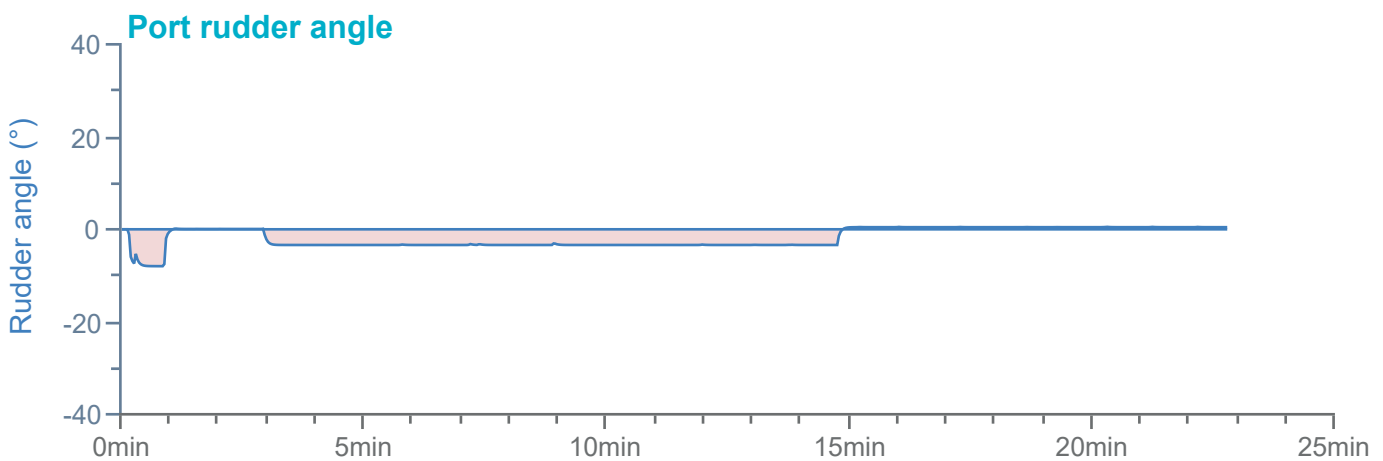

### Manoeuvre track plot

Ships plotted every 1 mins, highlight every 10 mins

### Manoeuvre track plot

Ships plotted every 1 mins, highlight every 10 mins

Manoeuvre track plot

Ships plotted every 1 mins, highlight every 10 mins