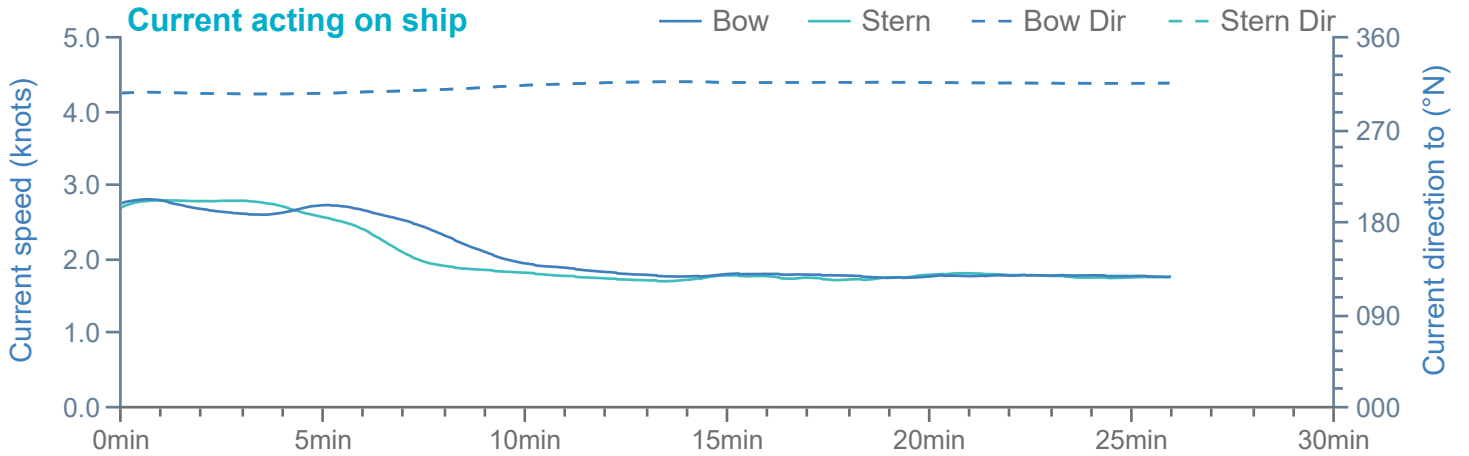

### Manoeuvre track plot

Ships plotted every 1 mins, highlight every 10 mins

### Manoeuvre track plot

Ships plotted every 1 mins, highlight every 10 mins

Manoeuvre track plot