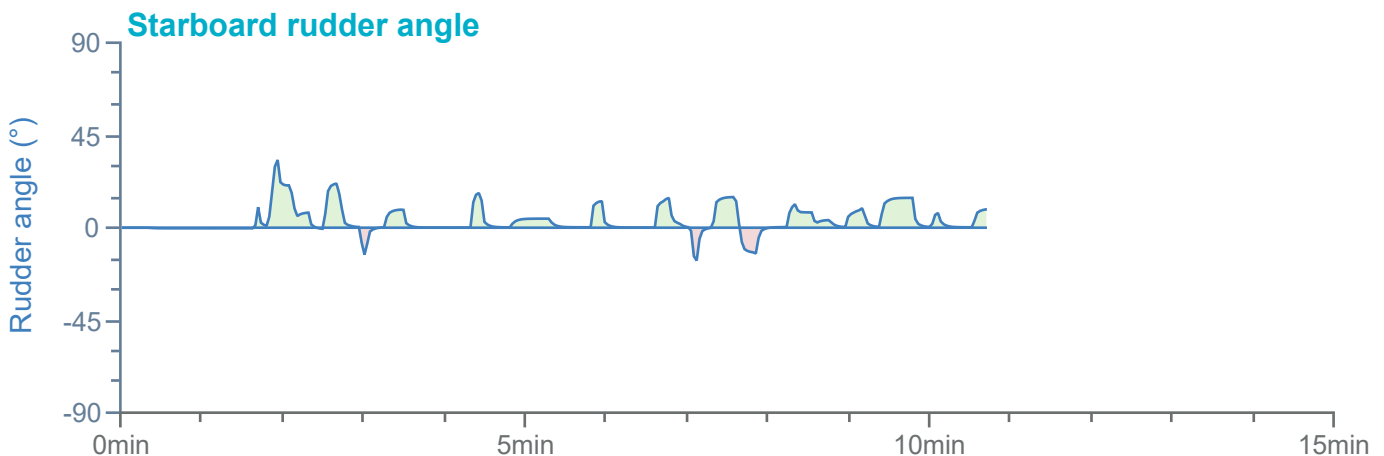

### Manoeuvre track plot

Ships plotted every 1 mins, highlight every 10 mins

Manoeuvre track plot

### Manoeuvre track plot

Ships plotted every 1 mins, highlight every 10 mins

Manoeuvre track plot

Ships plotted every 1 mins, highlight every 10 mins