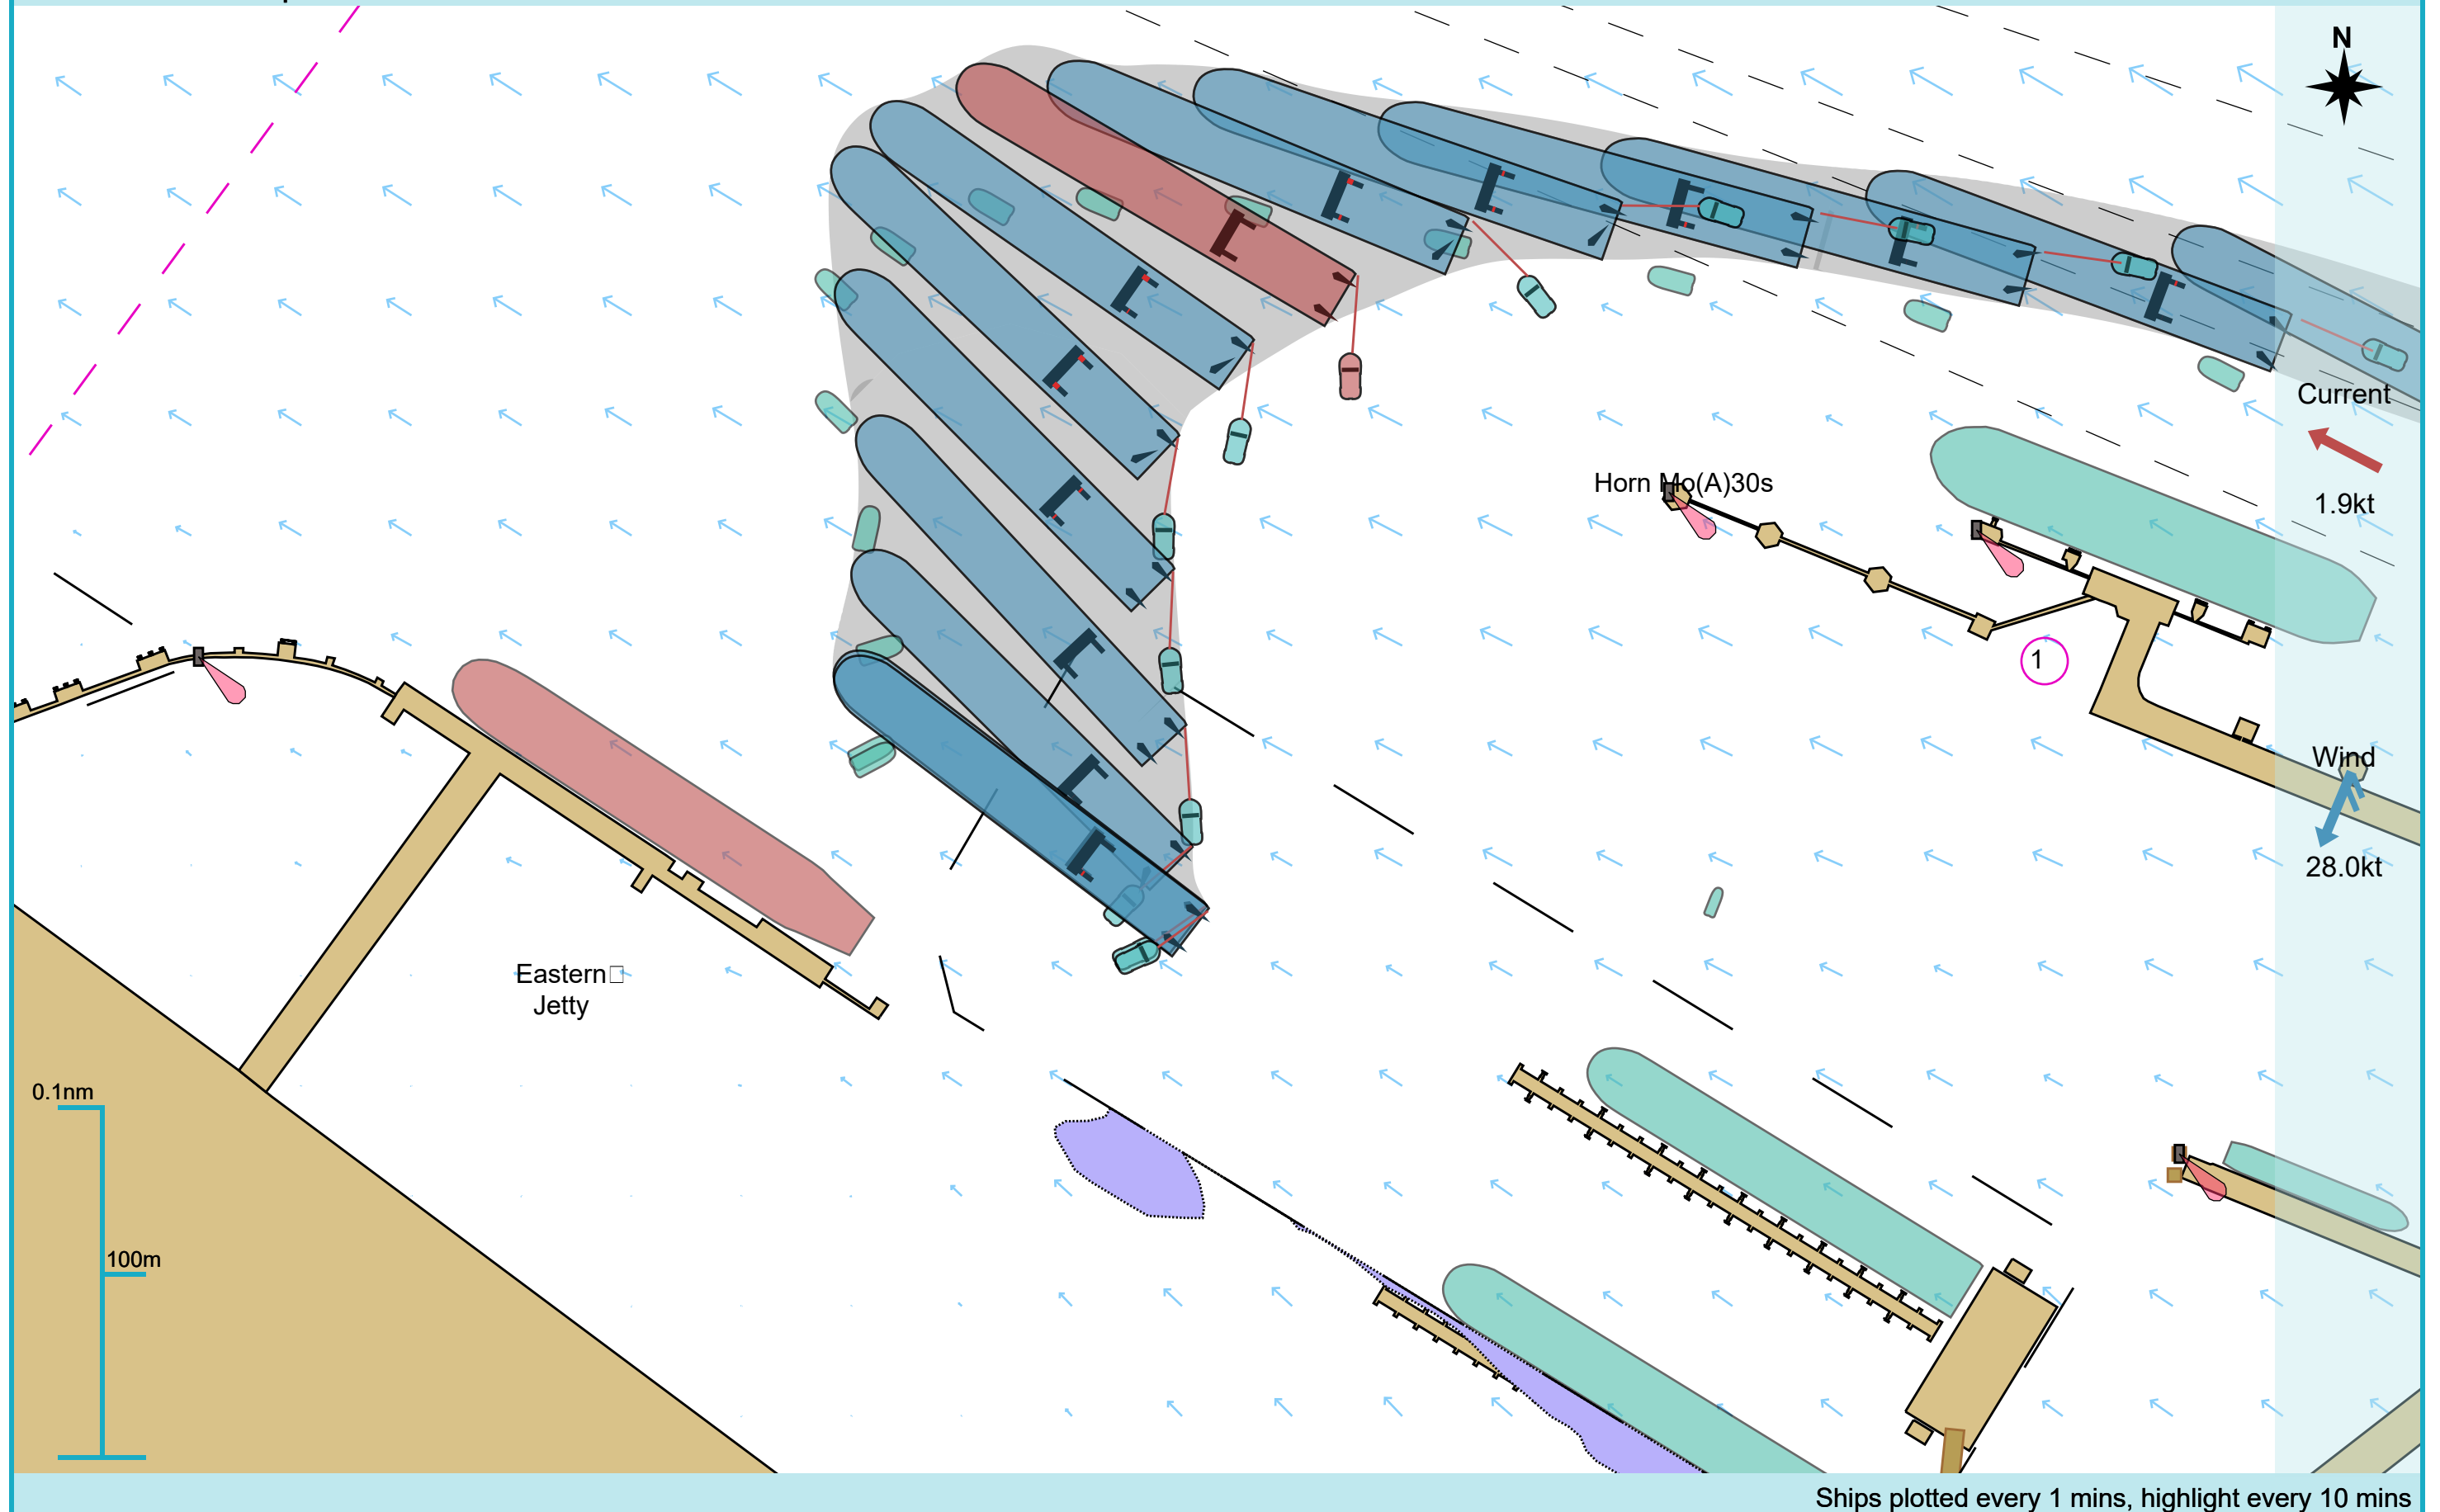

### Manoeuvre track plot

Ships plotted every 1 mins, highlight every 10 mins

### Manoeuvre track plot

Ships plotted every 1 mins, highlight every 10 mins

Manoeuvre track plot

Ships plotted every 1 mins, highlight every 10 mins