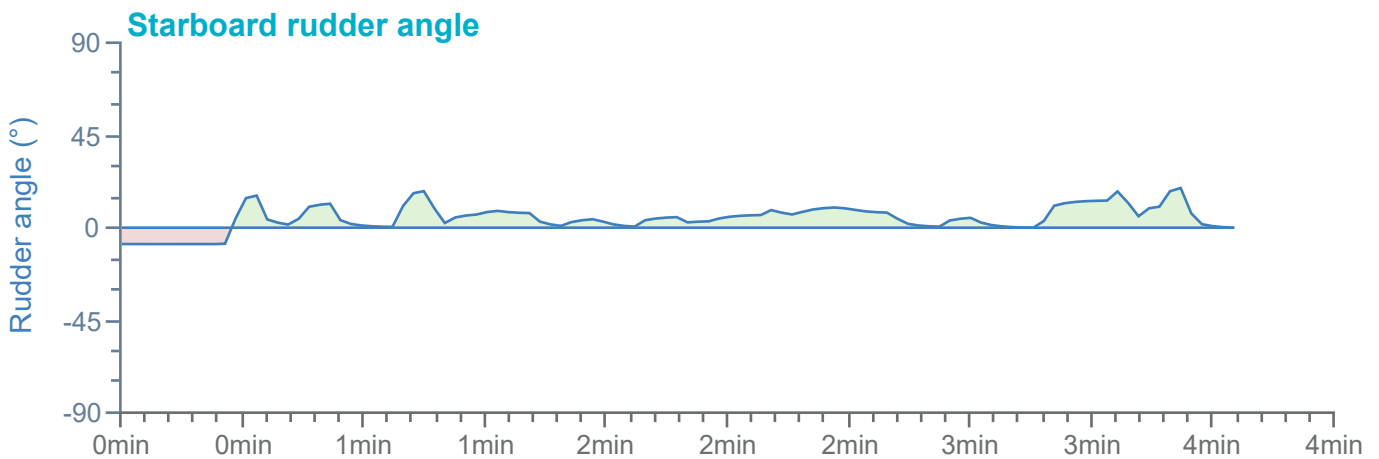

### Manoeuvre track plot

### Manoeuvre track plot

Ships plotted every 1 mins, highlight every 10 mins

Manoeuvre track plot

### Manoeuvre track plot

Ships plotted every 1 mins, highlight every 10 mins

Manoeuvre track plot

Ships plotted every 1 mins, highlight every 10 mins