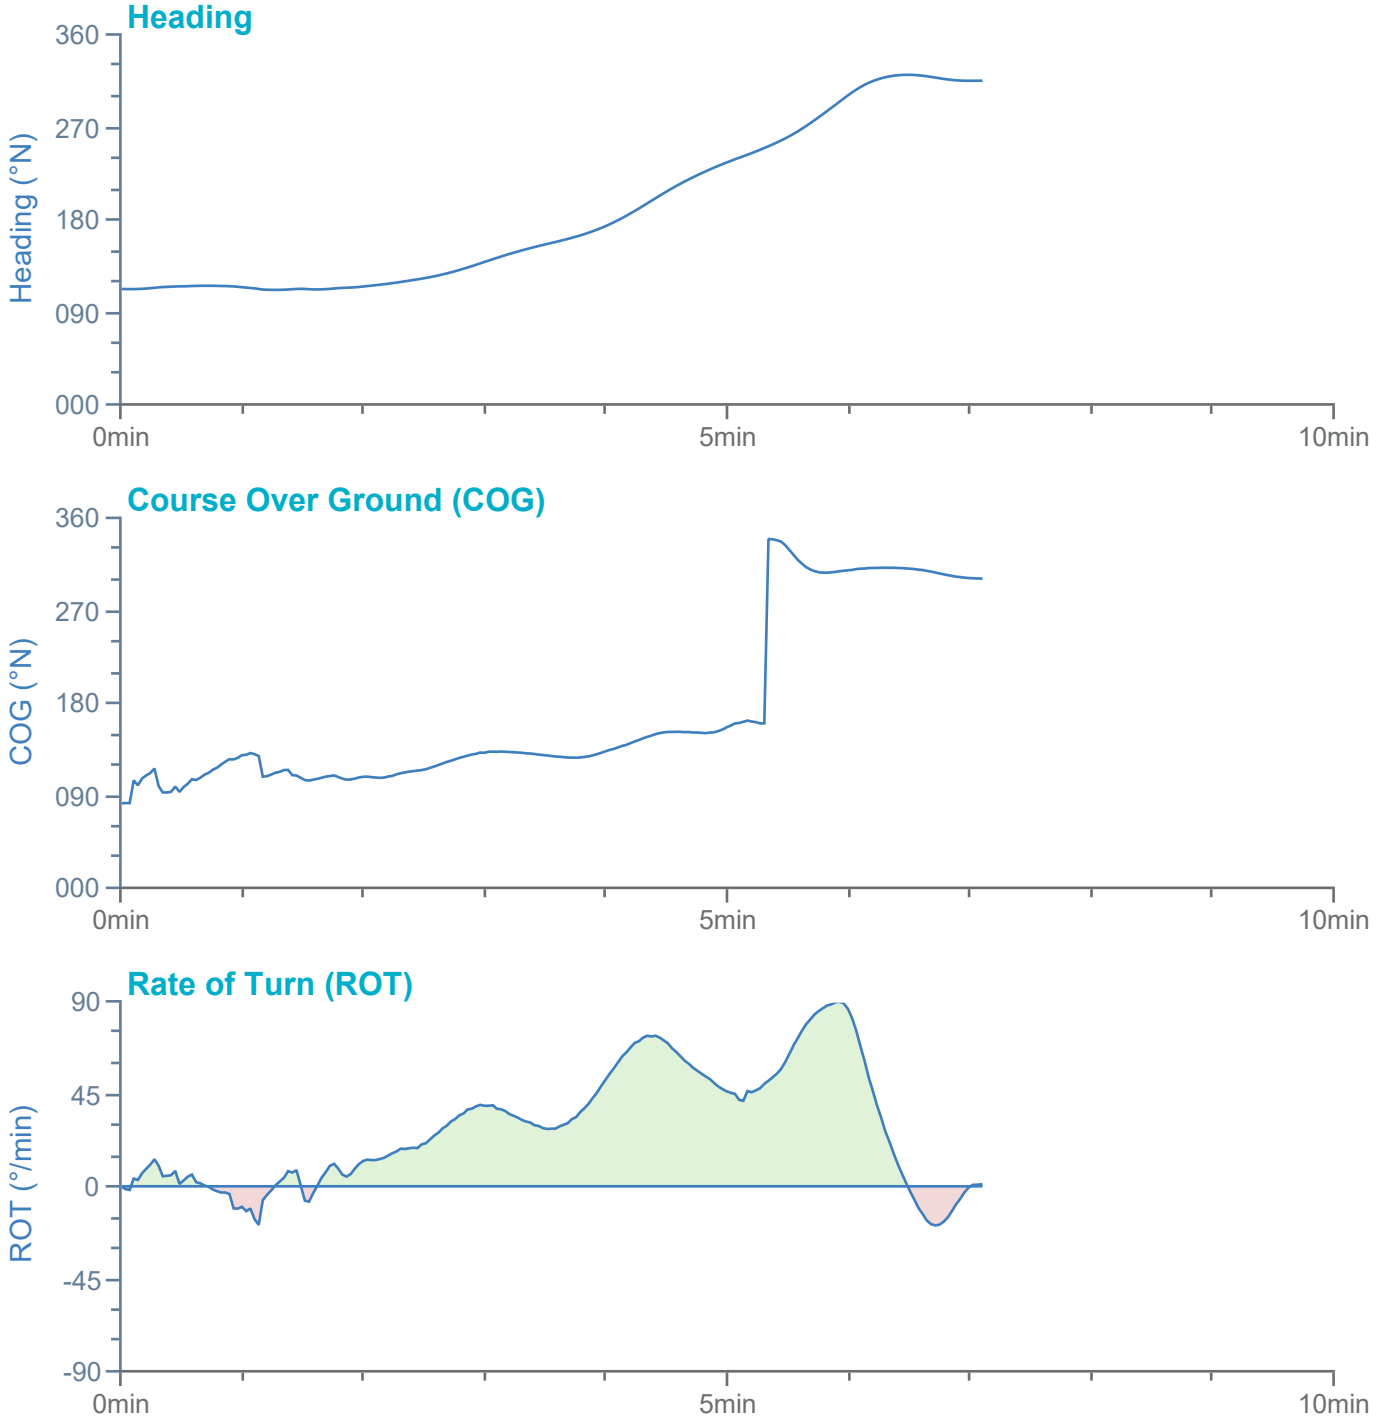

### Manoeuvre track plot

Ships plotted every 1 mins, highlight every 10 mins

Manoeuvre track plot

### Manoeuvre track plot

Ships plotted every 1 mins, highlight every 10 mins