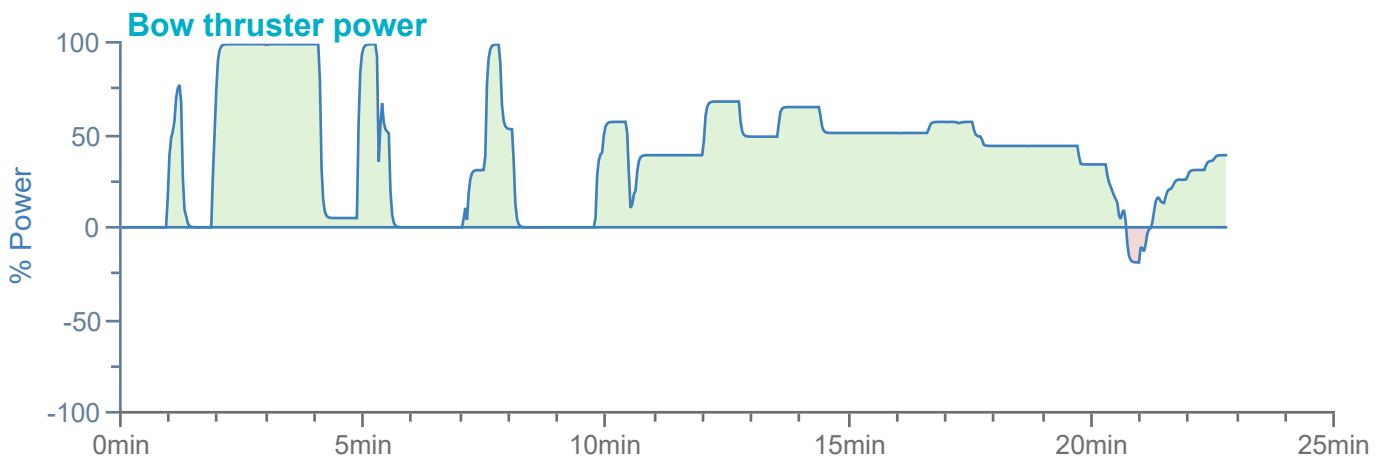

### Manoeuvre track plot

### Manoeuvre track plot

Ships plotted every 1 mins, highlight every 10 mins