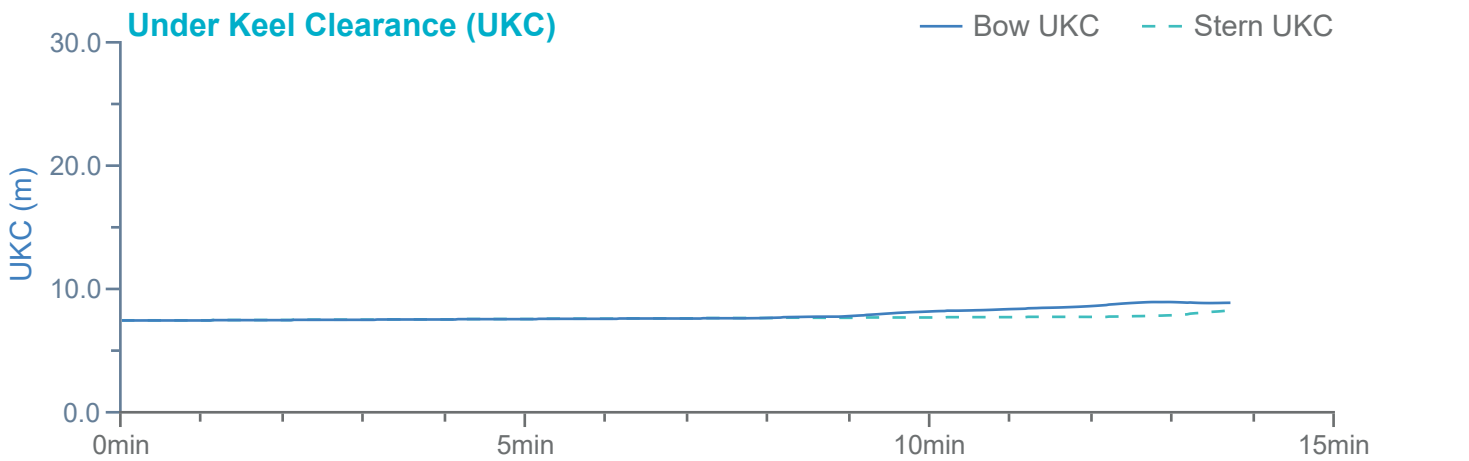

### Manoeuvre track plot

Ships plotted every 1 mins, highlight every 10 mins

Manoeuvre track plot

Ships plotted every 1 mins, highlight every 10 mins

### Manoeuvre track plot

Ships plotted every 1 mins, highlight every 10 mins