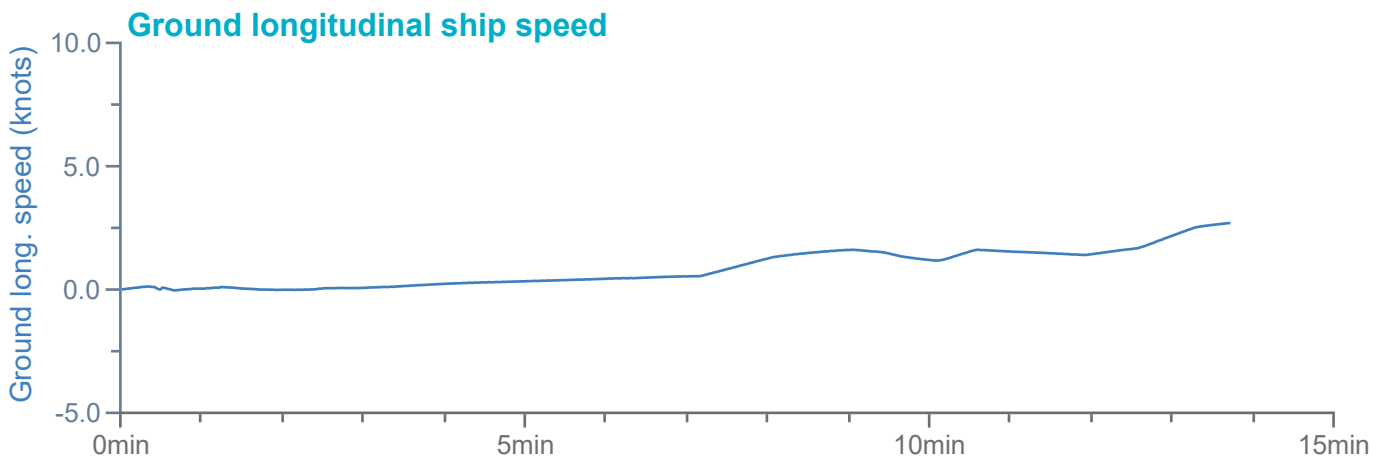

### Manoeuvre track plot

Ships plotted every 1 mins, highlight every 10 mins

Manoeuvre track plot

Ships plotted every 1 mins, highlight every 10 mins

### Manoeuvre track plot

Ships plotted every 1 mins, highlight every 10 mins