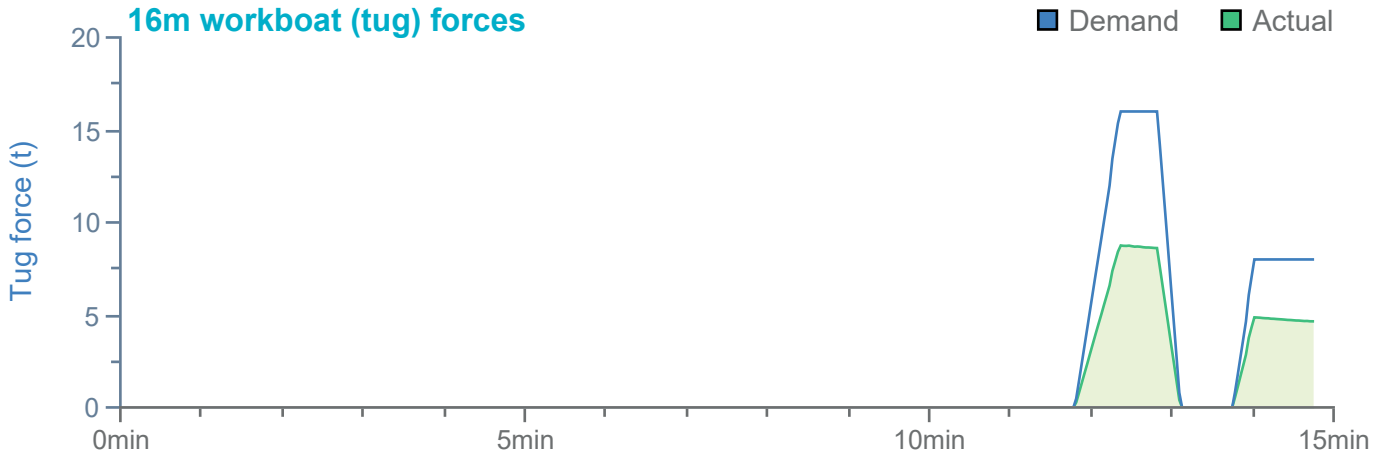

### Manoeuvre track plot

Ships plotted every 1 mins, highlight every 10 mins

### Manoeuvre track plot

Ships plotted every 1 mins, highlight every 10 mins

Manoeuvre track plot

Ships plotted every 1 mins, highlight every 10 mins

**HR Wallingford**  
*Working with water*

DMR 719286

FS 516431