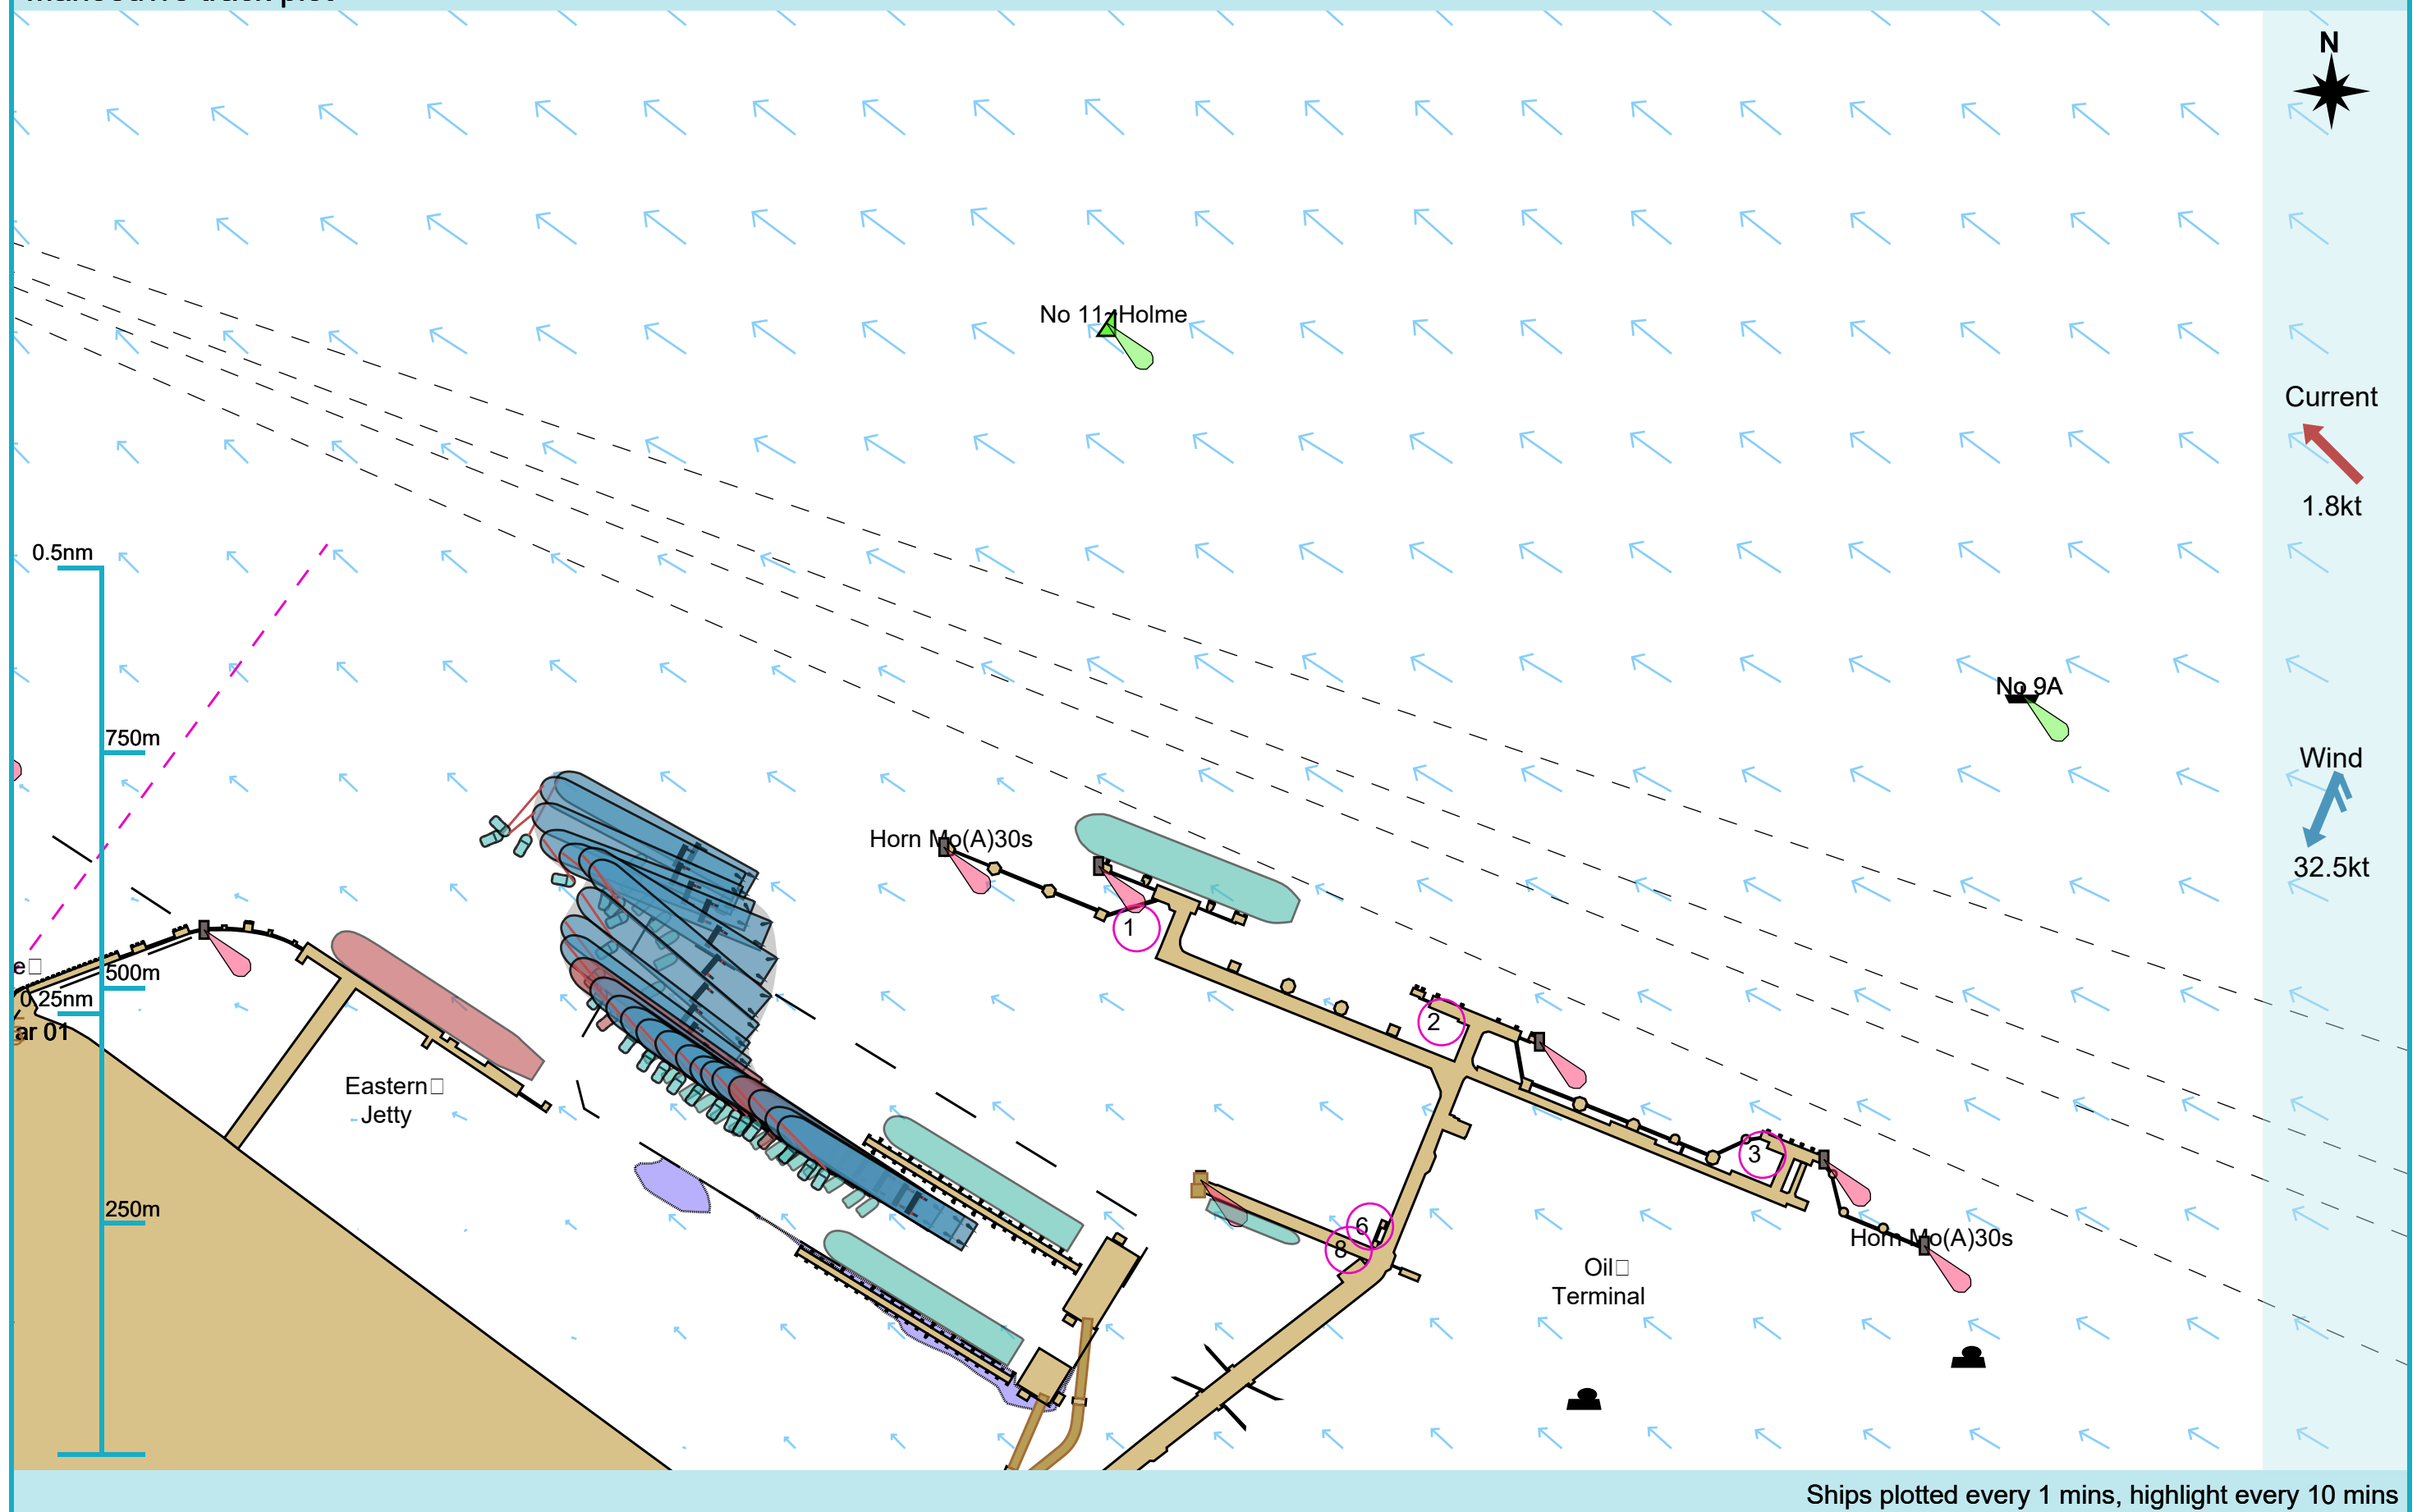

### Manoeuvre track plot

Ships plotted every 1 mins, highlight every 10 mins

Manoeuvre track plot

### Manoeuvre track plot

Ships plotted every 1 mins, highlight every 10 mins

### Manoeuvre track plot