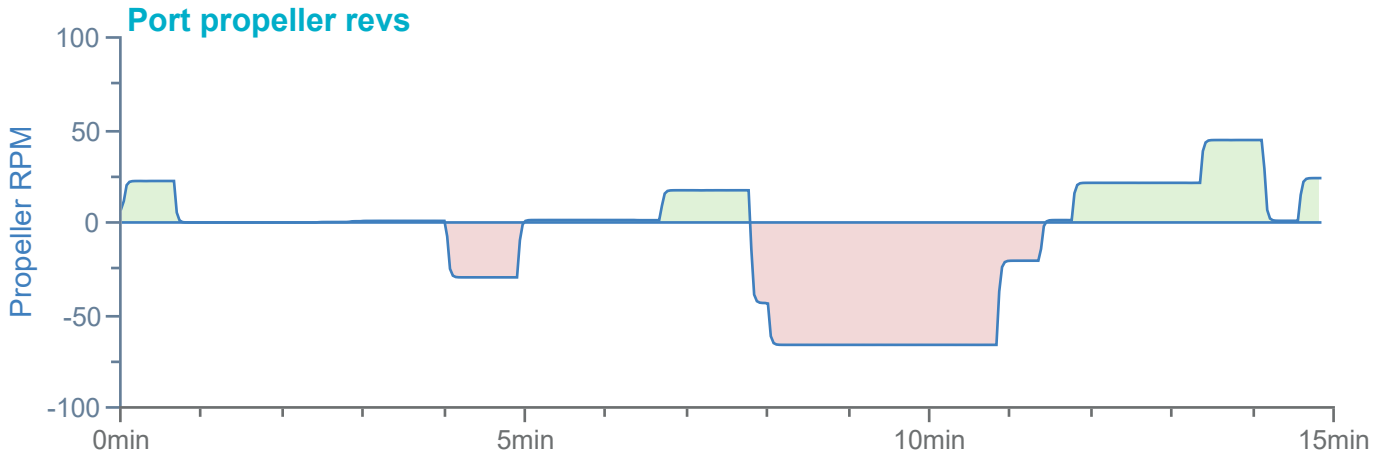

### Manoeuvre track plot

Ships plotted every 1 mins, highlight every 10 mins

Manoeuvre track plot

Ships plotted every 1 mins, highlight every 10 mins