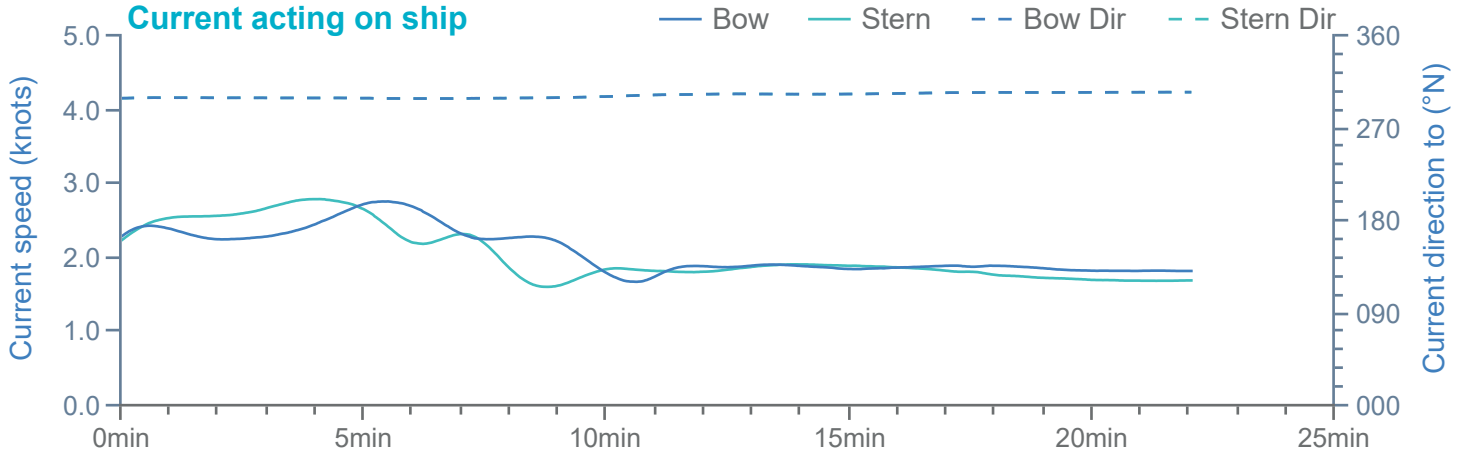

### Manoeuvre track plot

Ships plotted every 1 mins, highlight every 10 mins

Manoeuvre track plot

Ships plotted every 1 mins, highlight every 10 mins