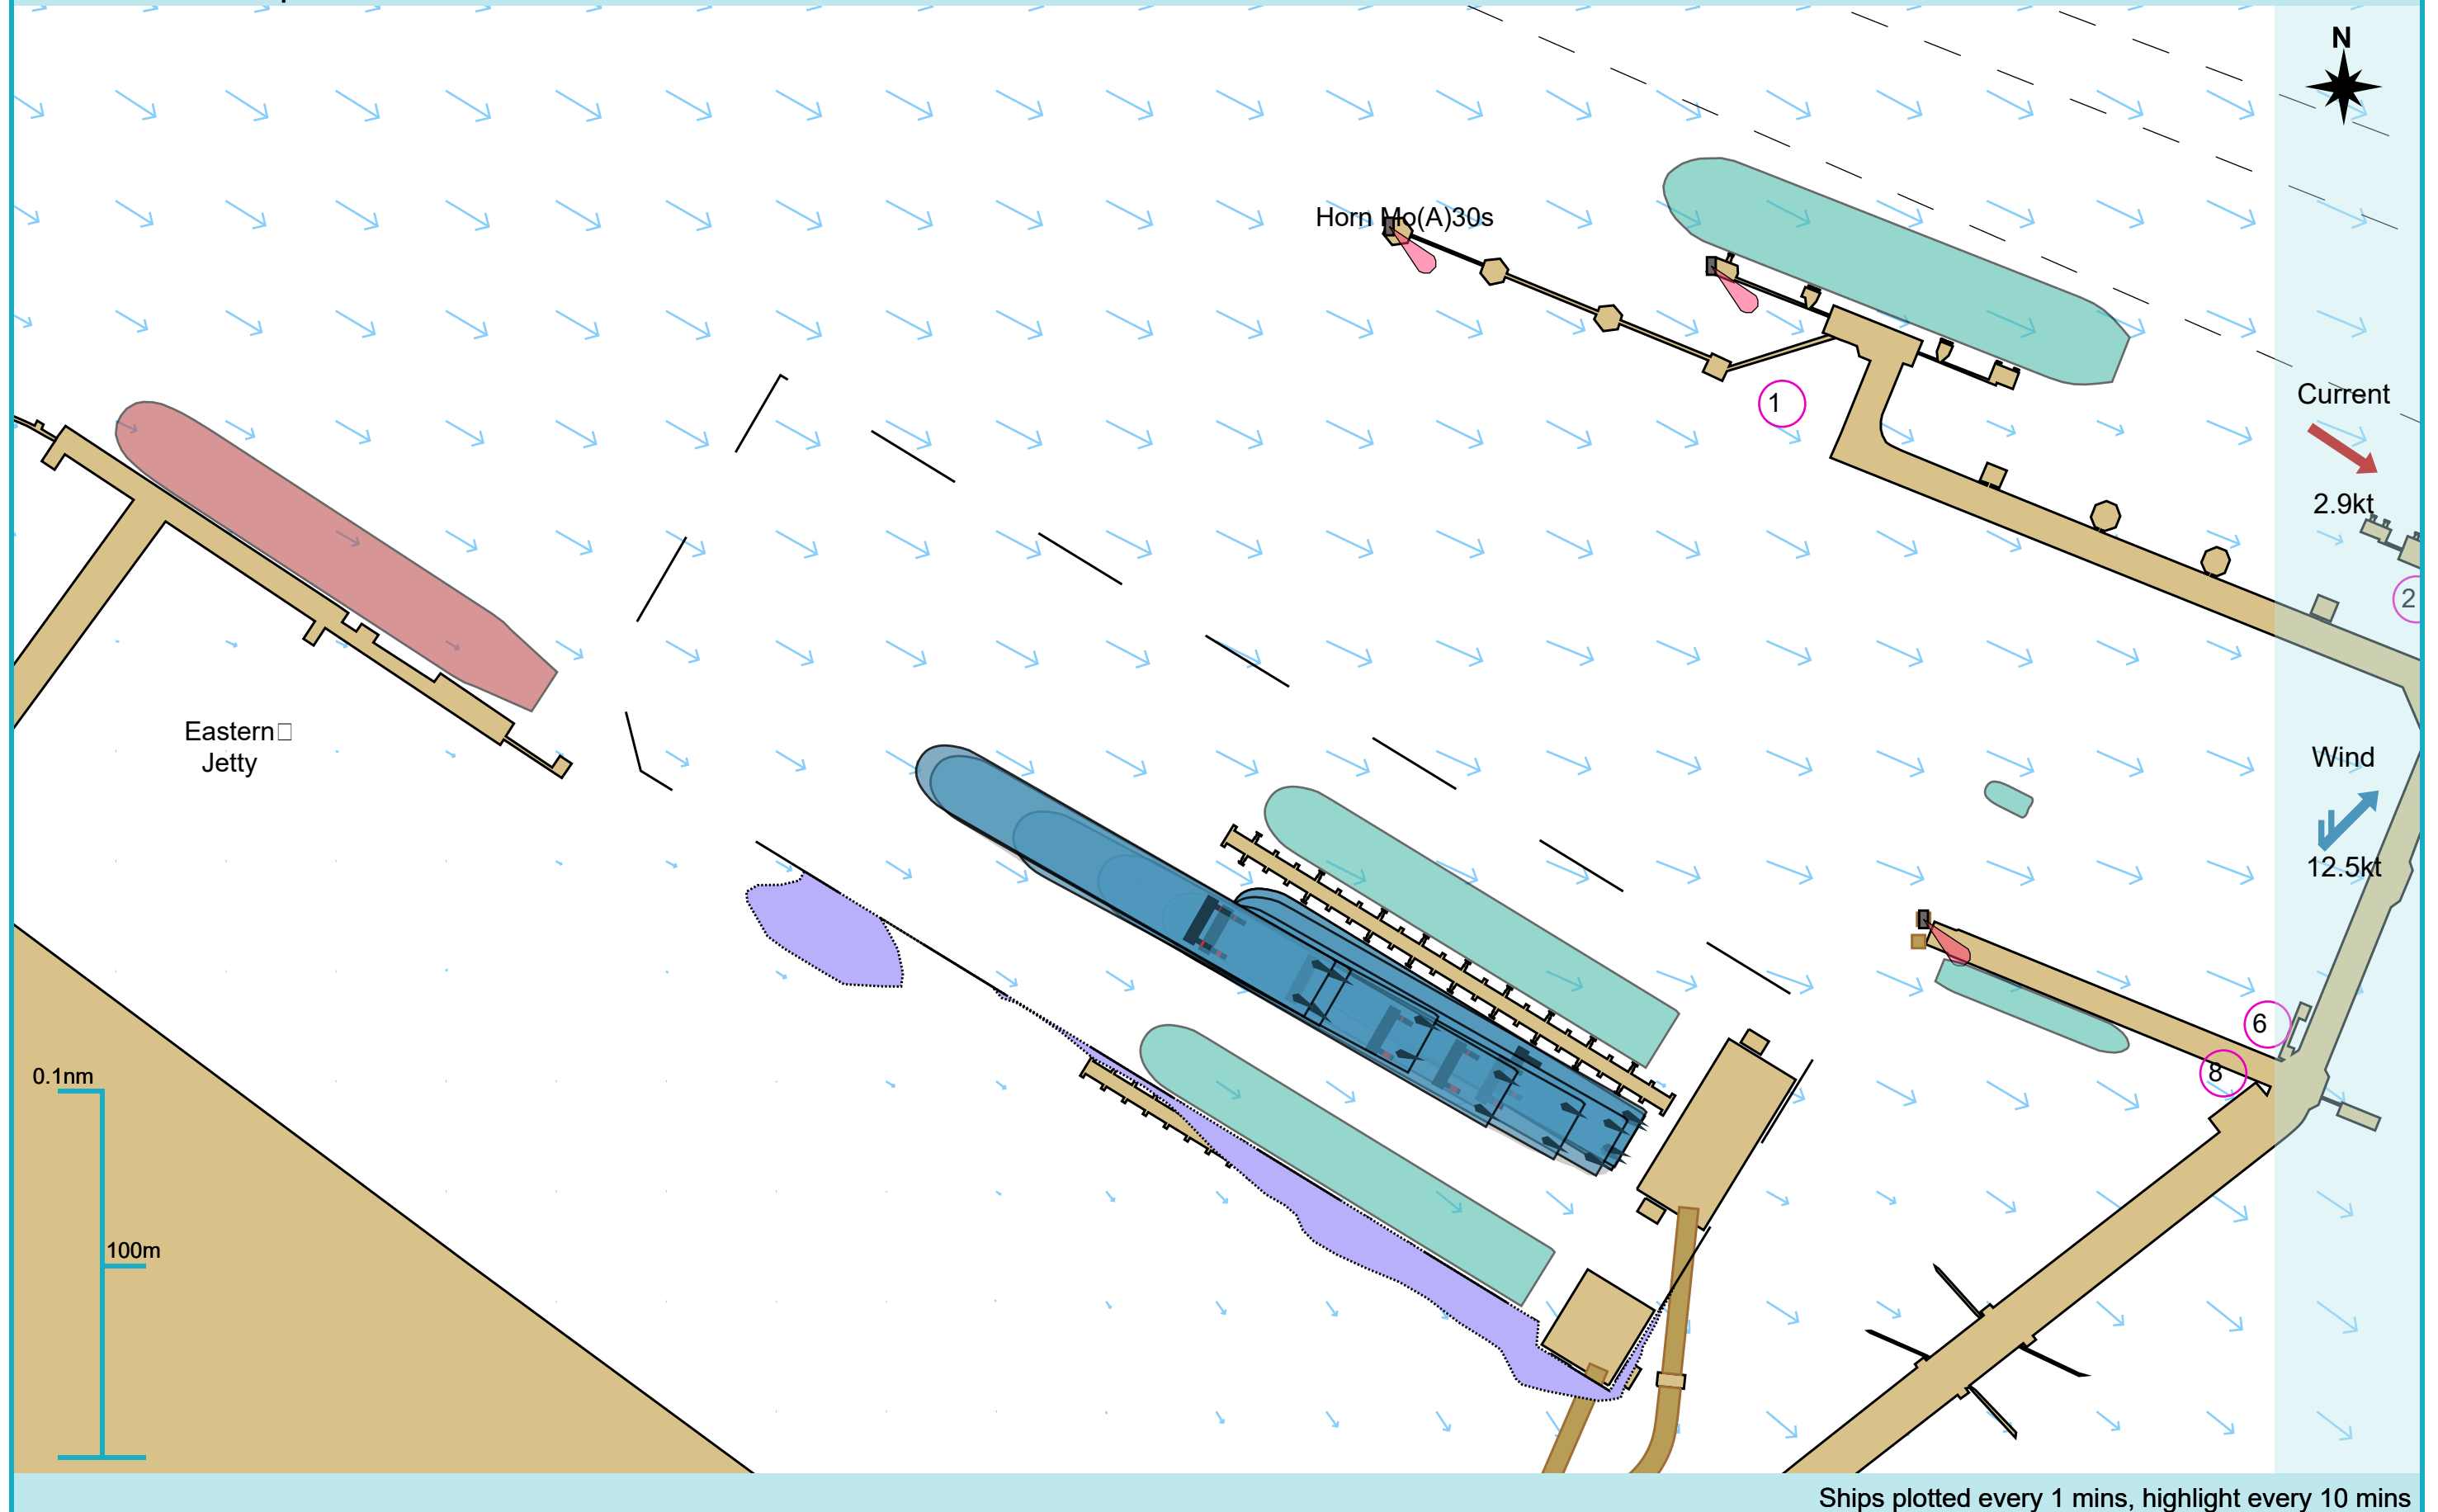

### Manoeuvre track plot

Ships plotted every 1 mins, highlight every 10 mins

Manoeuvre track plot

Ships plotted every 1 mins, highlight every 10 mins

### Manoeuvre track plot

Ships plotted every 1 mins, highlight every 10 mins

Manoeuvre track plot