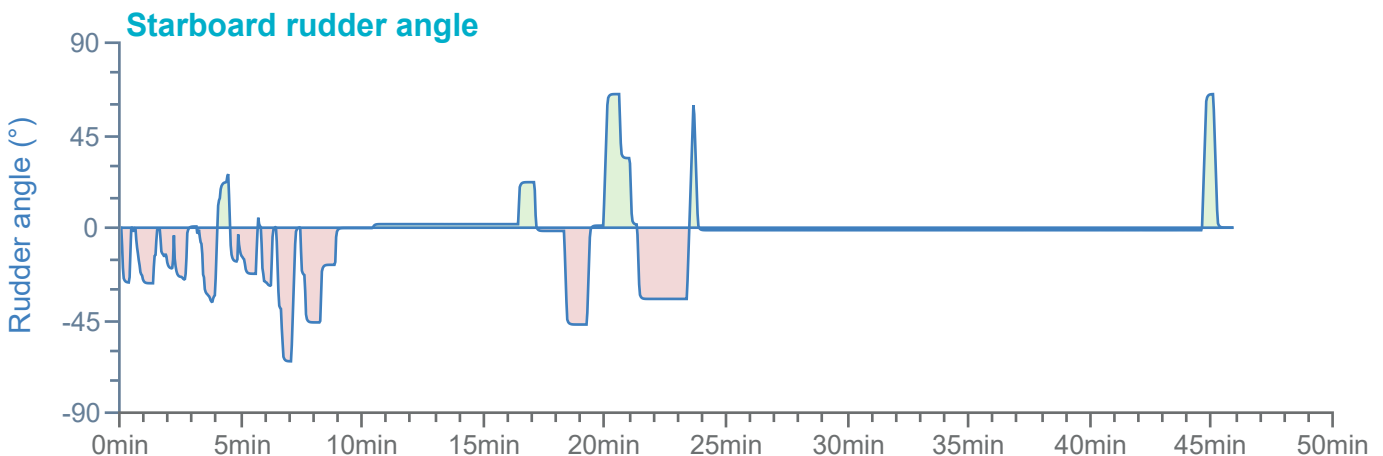

### Manoeuvre track plot

Ships plotted every 1 mins, highlight every 10 mins

### Manoeuvre track plot

Ships plotted every 1 mins, highlight every 10 mins

Manoeuvre track plot

Ships plotted every 1 mins, highlight every 10 mins