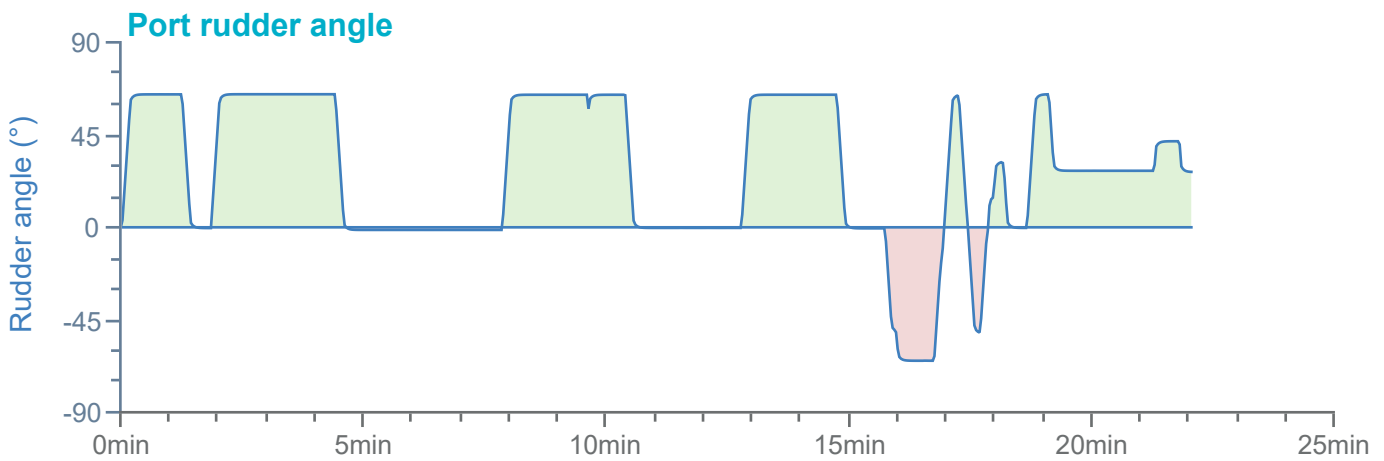

### Manoeuvre track plot

Ships plotted every 1 mins, highlight every 10 mins

Manoeuvre track plot

Ships plotted every 1 mins, highlight every 10 mins