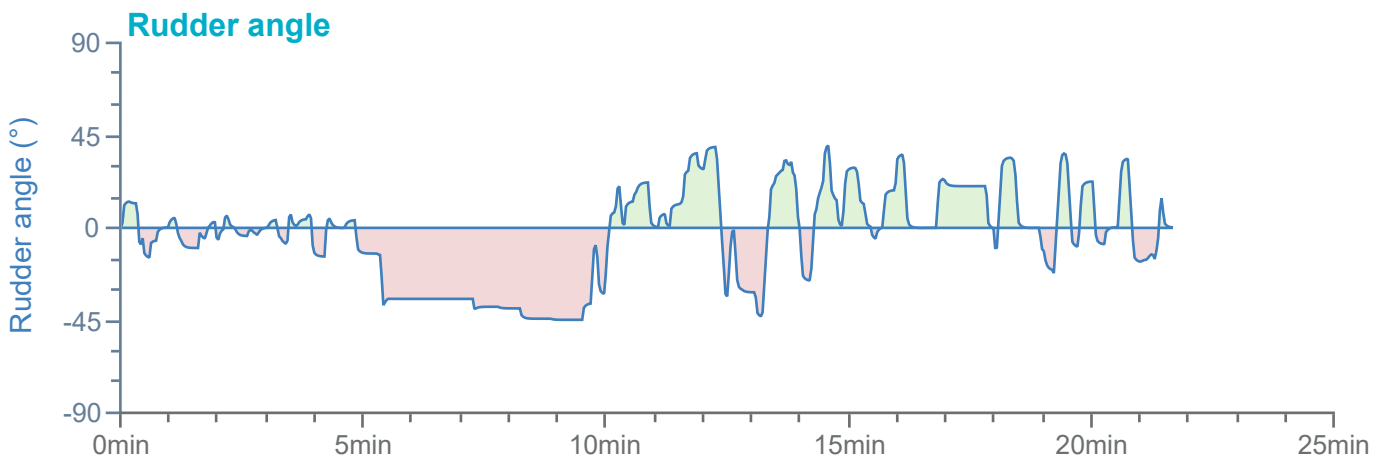

### Manoeuvre track plot

Ships plotted every 1 mins, highlight every 10 mins

### Manoeuvre track plot

Ships plotted every 1 mins, highlight every 10 mins

Manoeuvre track plot

Ships plotted every 1 mins, highlight every 10 mins