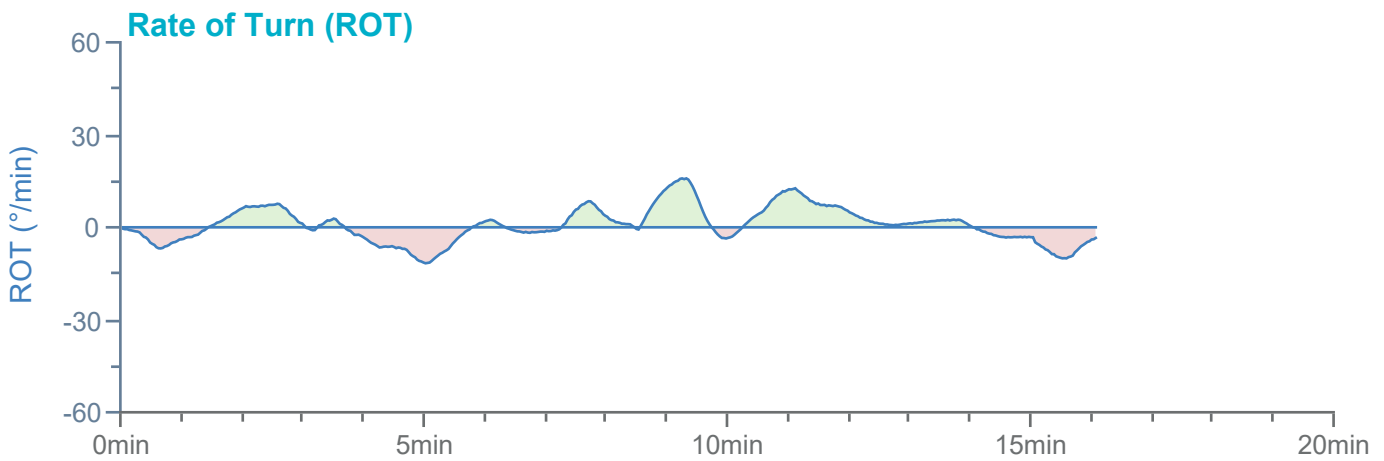

### Manoeuvre track plot

Ships plotted every 1 mins, highlight every 10 mins

Manoeuvre track plot

Ships plotted every 1 mins, highlight every 10 mins