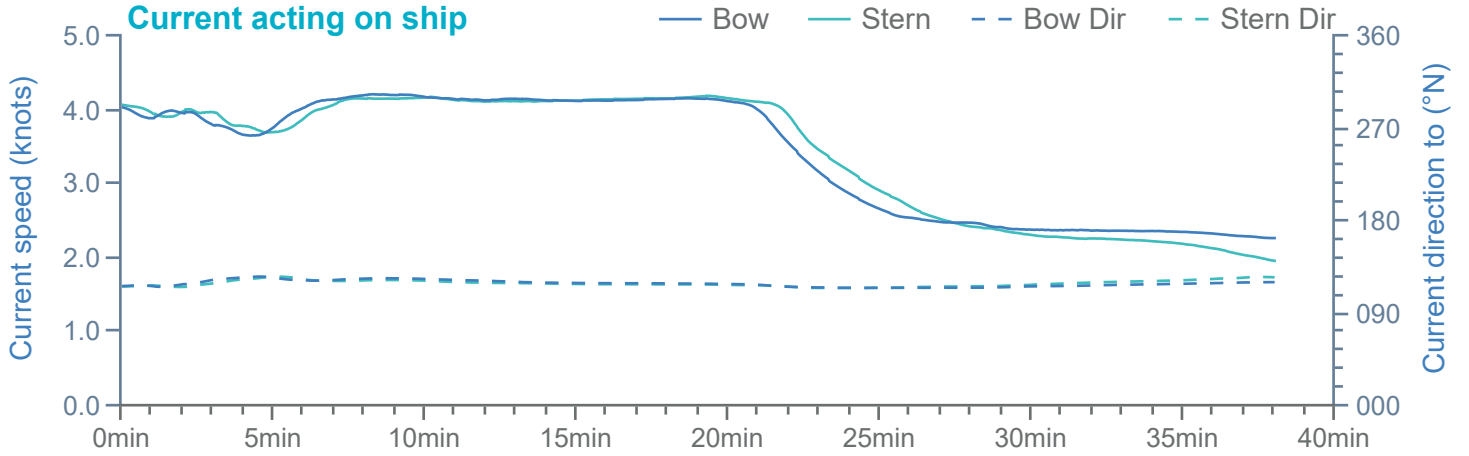

### Manoeuvre track plot

Ships plotted every 1 mins, highlight every 10 mins

### Manoeuvre track plot

Ships plotted every 1 mins, highlight every 10 mins

Manoeuvre track plot

Ships plotted every 1 mins, highlight every 10 mins