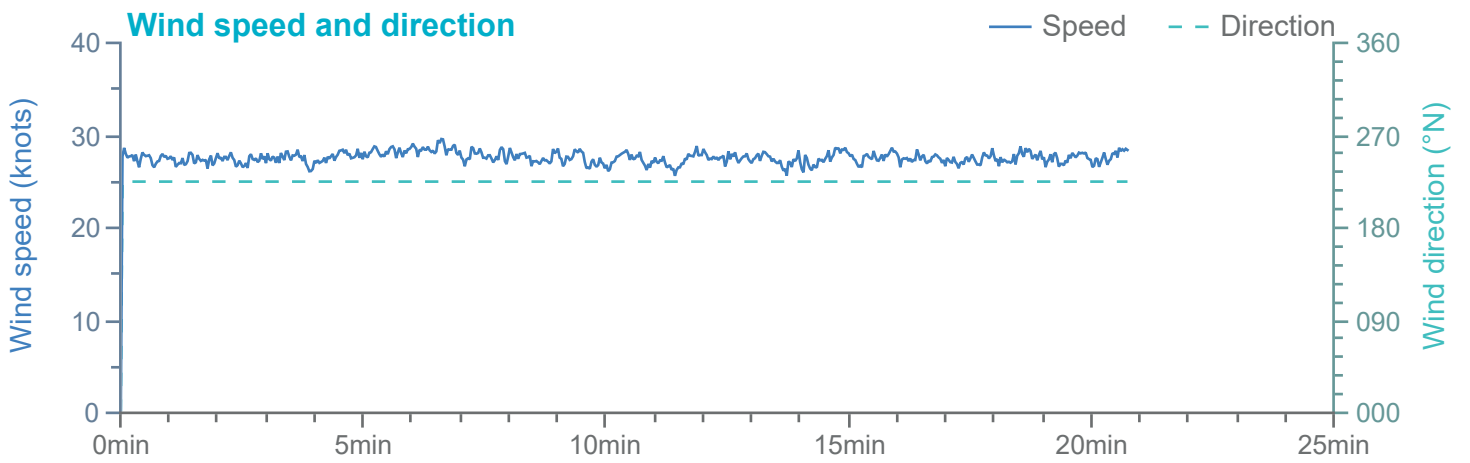

### Manoeuvre track plot

Ships plotted every 1 mins, highlight every 10 mins

Manoeuvre track plot

Ships plotted every 1 mins, highlight every 10 mins