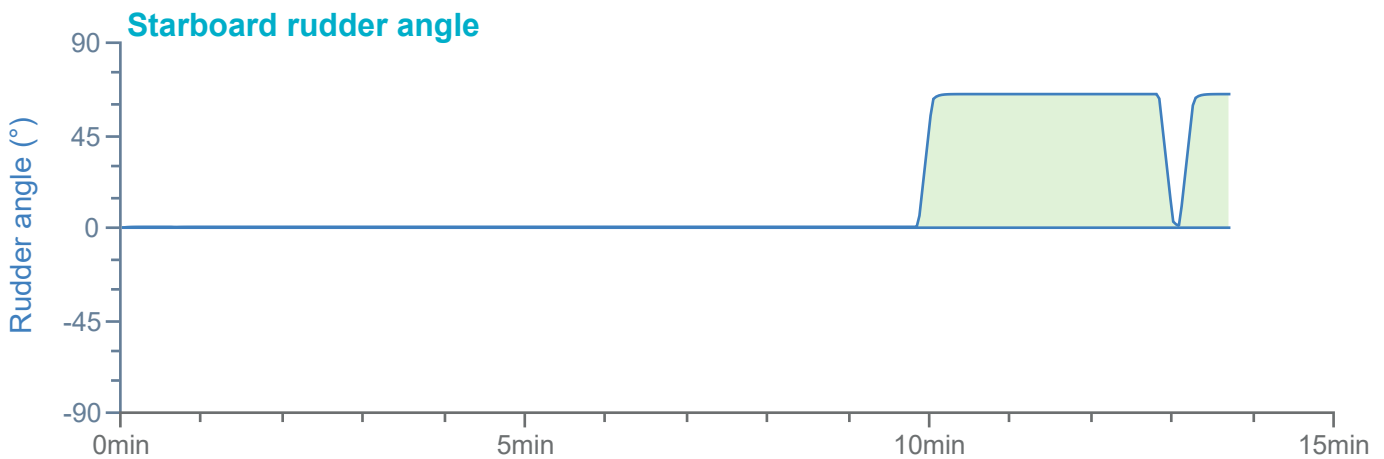

### Manoeuvre track plot

Ships plotted every 1 mins, highlight every 10 mins

Manoeuvre track plot

Ships plotted every 1 mins, highlight every 10 mins

### Manoeuvre track plot

Ships plotted every 1 mins, highlight every 10 mins