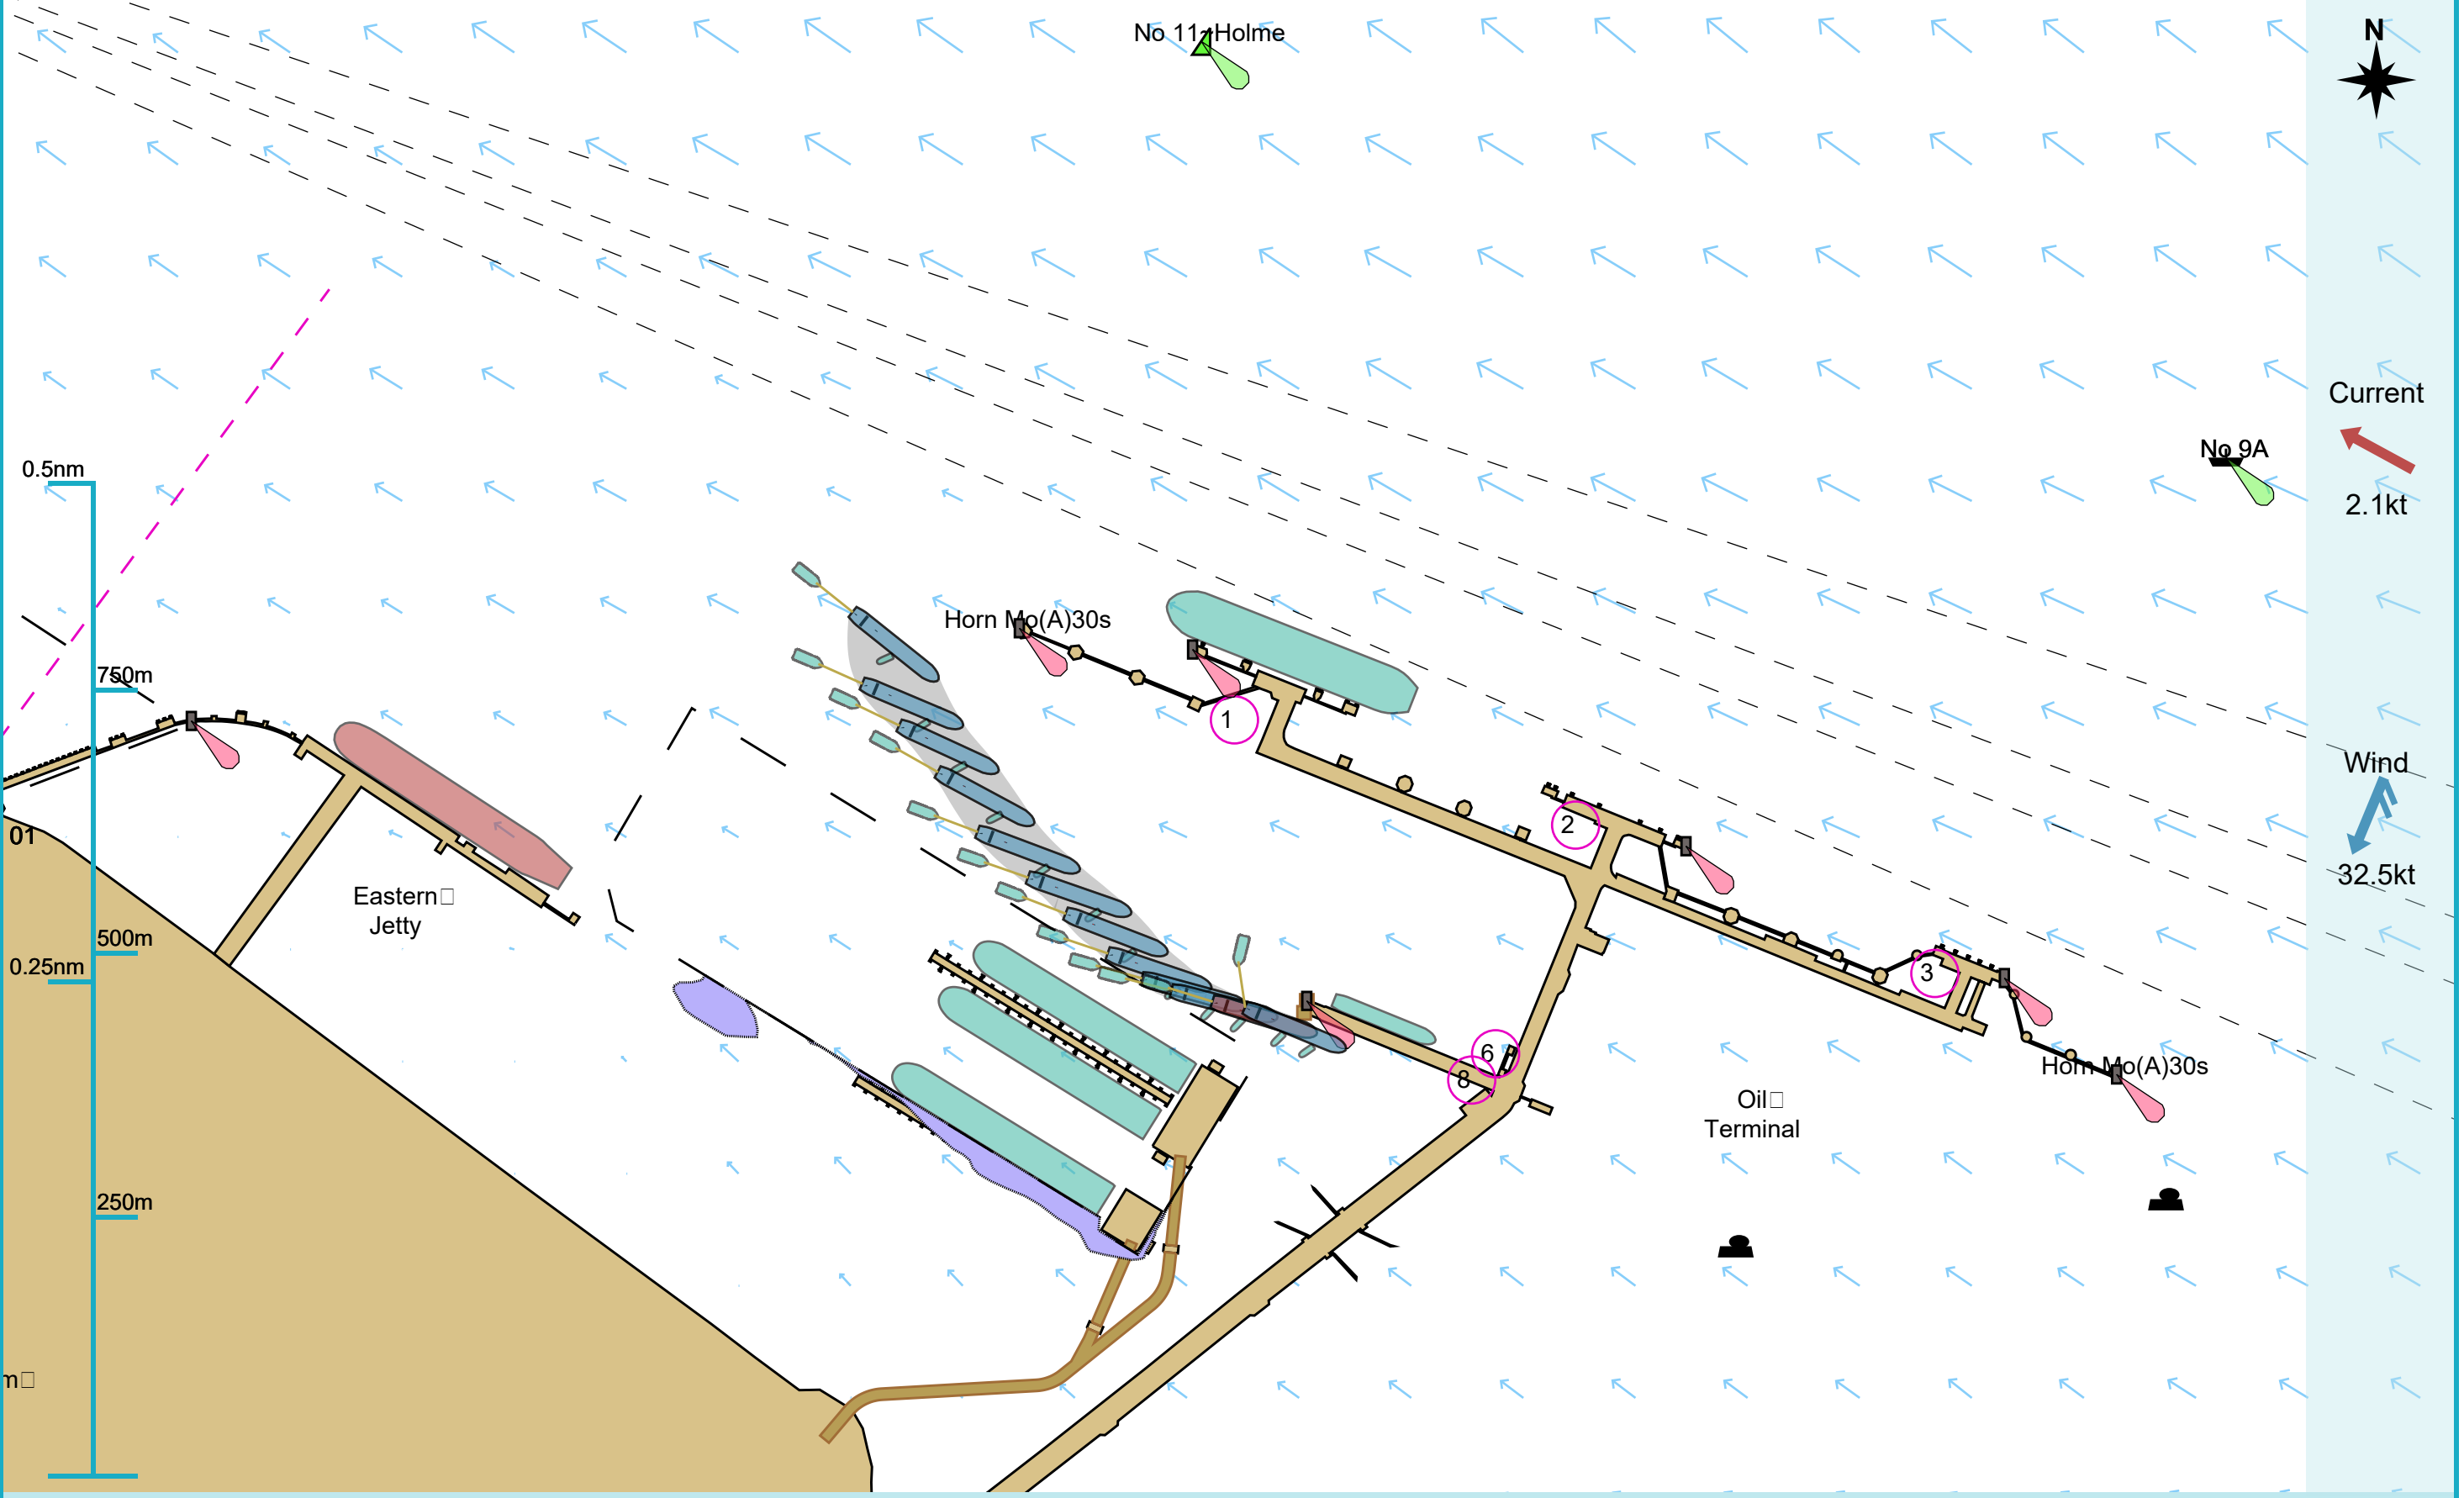

### Manoeuvre track plot

Ships plotted every 1 mins, highlight every 10 mins

### Manoeuvre track plot

Ships plotted every 1 mins, highlight every 10 mins

Manoeuvre track plot

Ships plotted every 1 mins, highlight every 10 mins