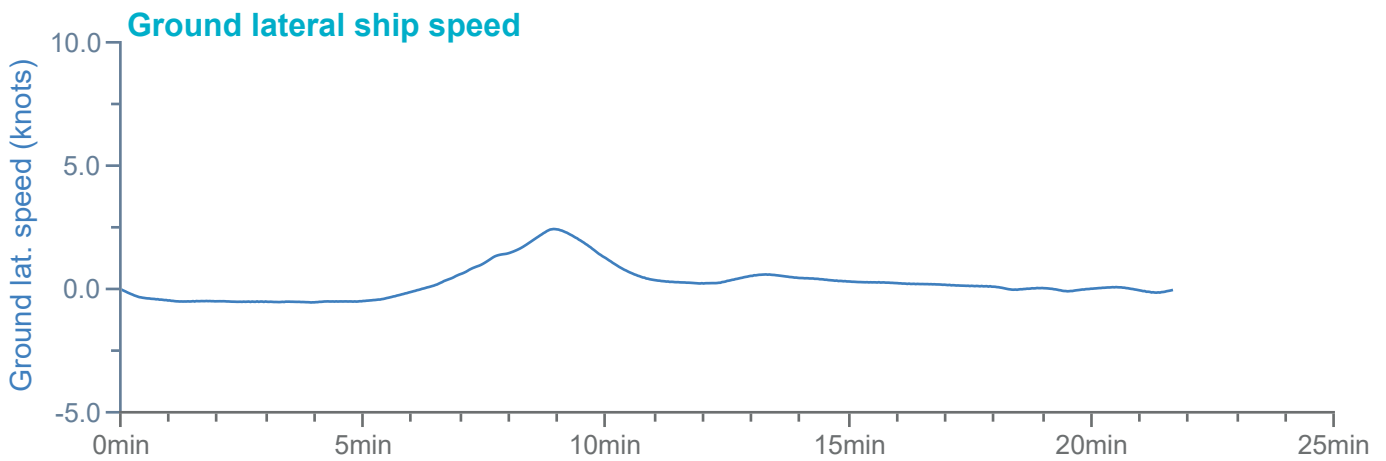

### Manoeuvre track plot

Ships plotted every 1 mins, highlight every 10 mins

### Manoeuvre track plot

Ships plotted every 1 mins, highlight every 10 mins

Manoeuvre track plot

Ships plotted every 1 mins, highlight every 10 mins