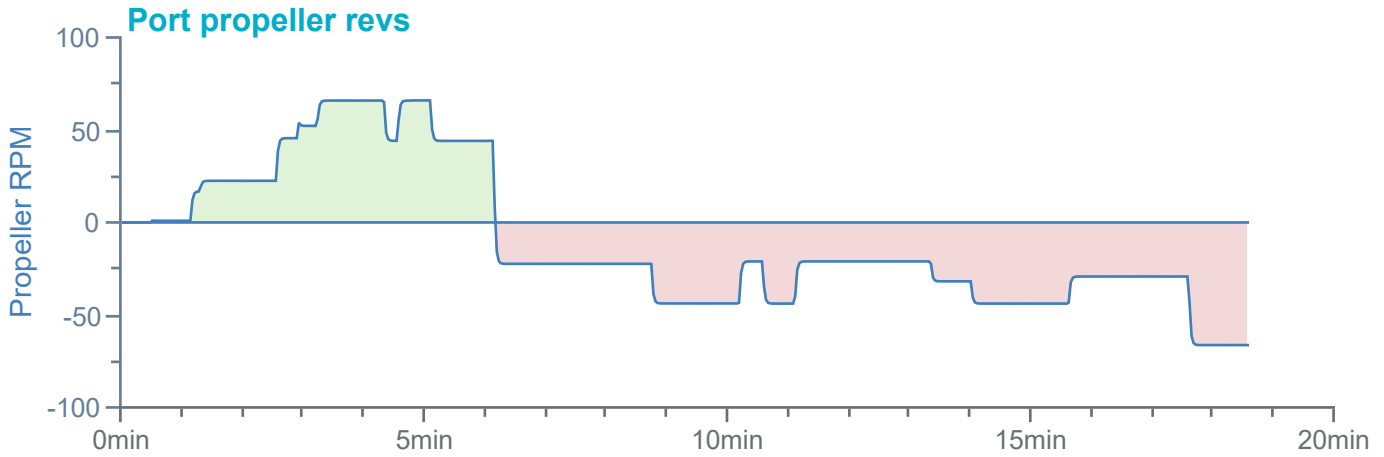

### Manoeuvre track plot

Ships plotted every 1 mins, highlight every 10 mins

Manoeuvre track plot

### Manoeuvre track plot