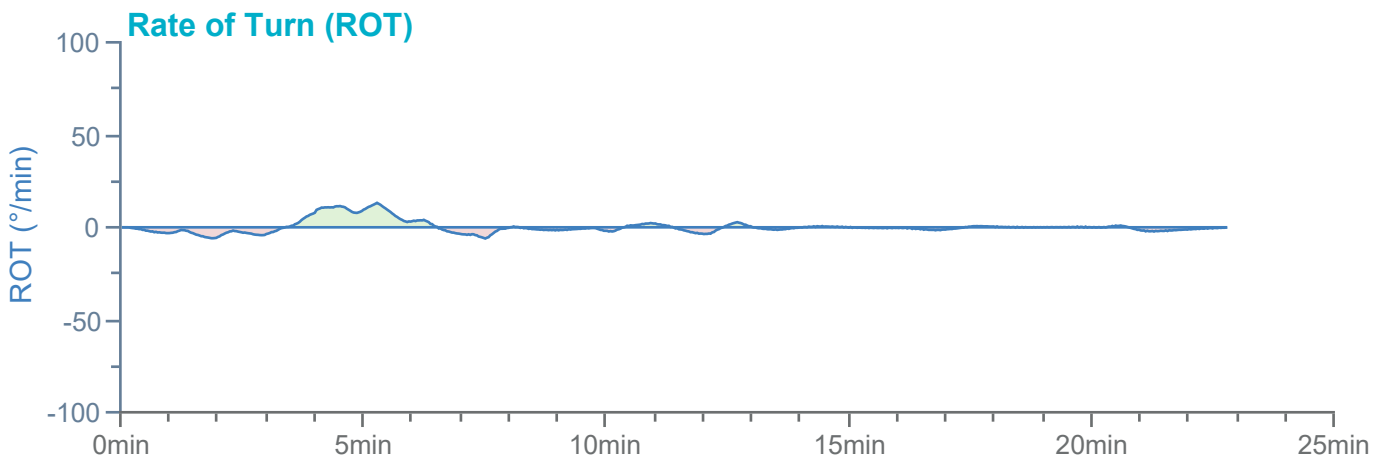

### Manoeuvre track plot

Ships plotted every 1 mins, highlight every 10 mins

### Manoeuvre track plot

Ships plotted every 1 mins, highlight every 10 mins

Manoeuvre track plot

Ships plotted every 1 mins, highlight every 10 mins