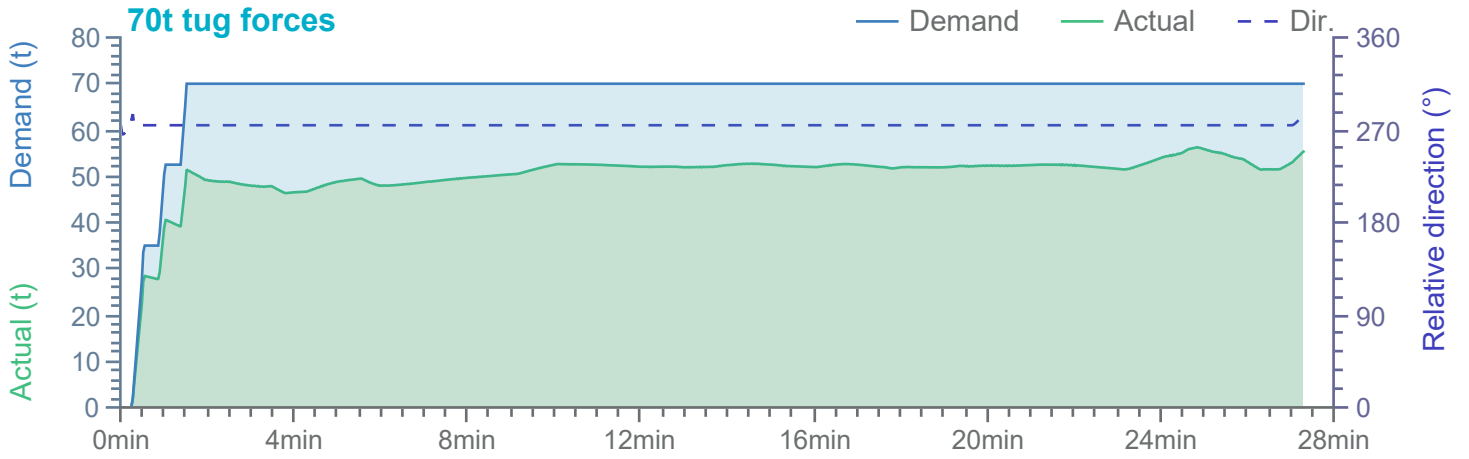

### Manoeuvre track plot

Ships plotted every 1 mins, highlight every 10 mins

### Manoeuvre track plot

Ships plotted every 1 mins, highlight every 10 mins

Manoeuvre track plot

Ships plotted every 1 mins, highlight every 10 mins