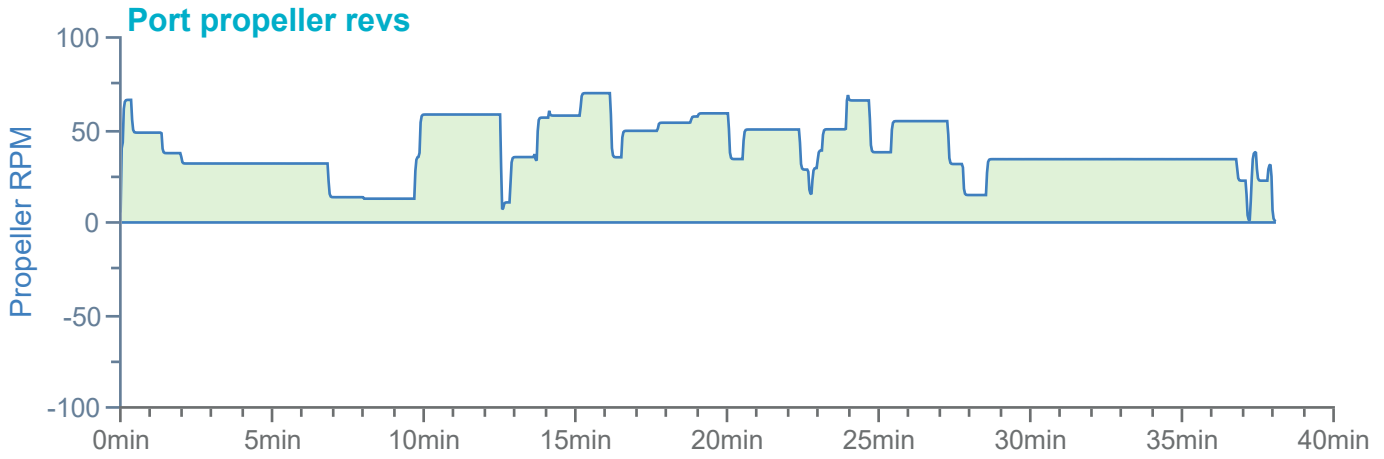

### Manoeuvre track plot

Ships plotted every 1 mins, highlight every 10 mins

### Manoeuvre track plot

Ships plotted every 1 mins, highlight every 10 mins

Manoeuvre track plot

Ships plotted every 1 mins, highlight every 10 mins