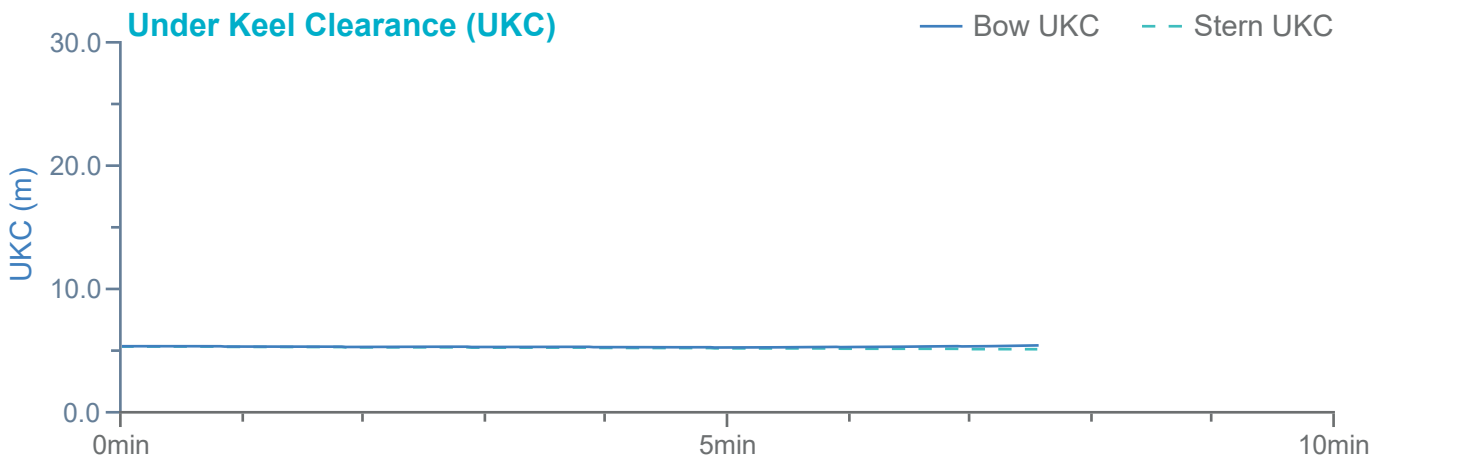

### Manoeuvre track plot

Ships plotted every 1 mins, highlight every 10 mins

### Manoeuvre track plot