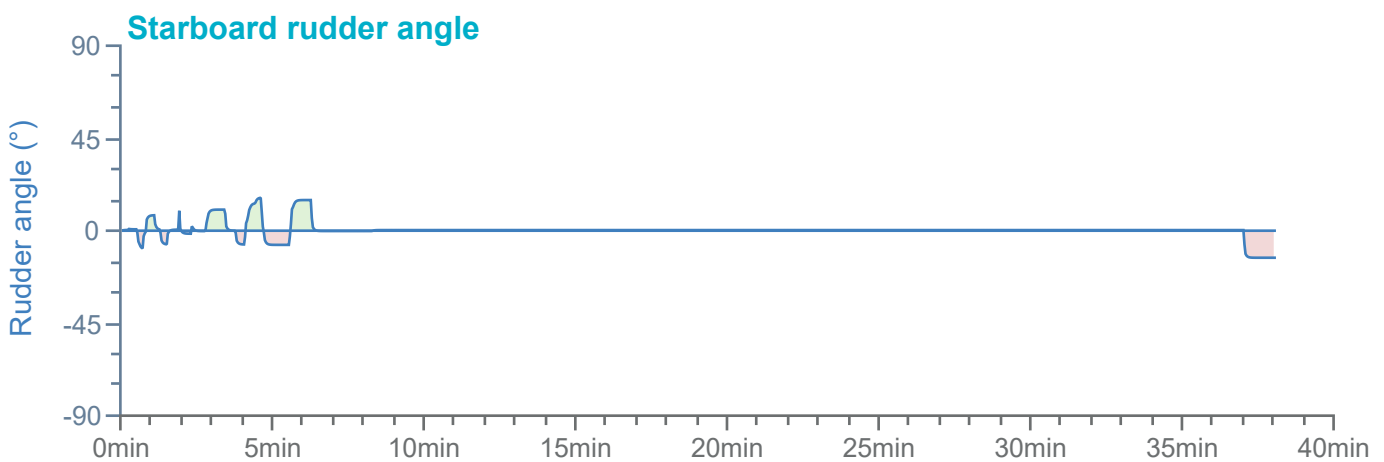

### Manoeuvre track plot

Ships plotted every 1 mins, highlight every 10 mins

### Manoeuvre track plot

Ships plotted every 1 mins, highlight every 10 mins

Manoeuvre track plot

Ships plotted every 1 mins, highlight every 10 mins