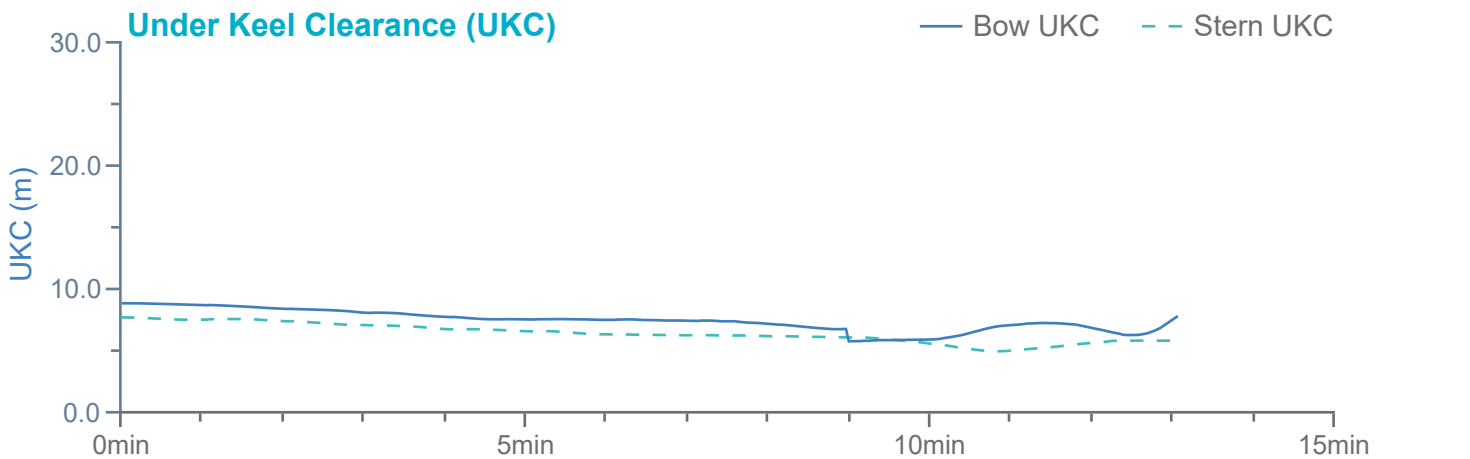

### Manoeuvre track plot

Ships plotted every 1 mins, highlight every 10 mins

### Manoeuvre track plot

Ships plotted every 1 mins, highlight every 10 mins

Manoeuvre track plot

### Manoeuvre track plot