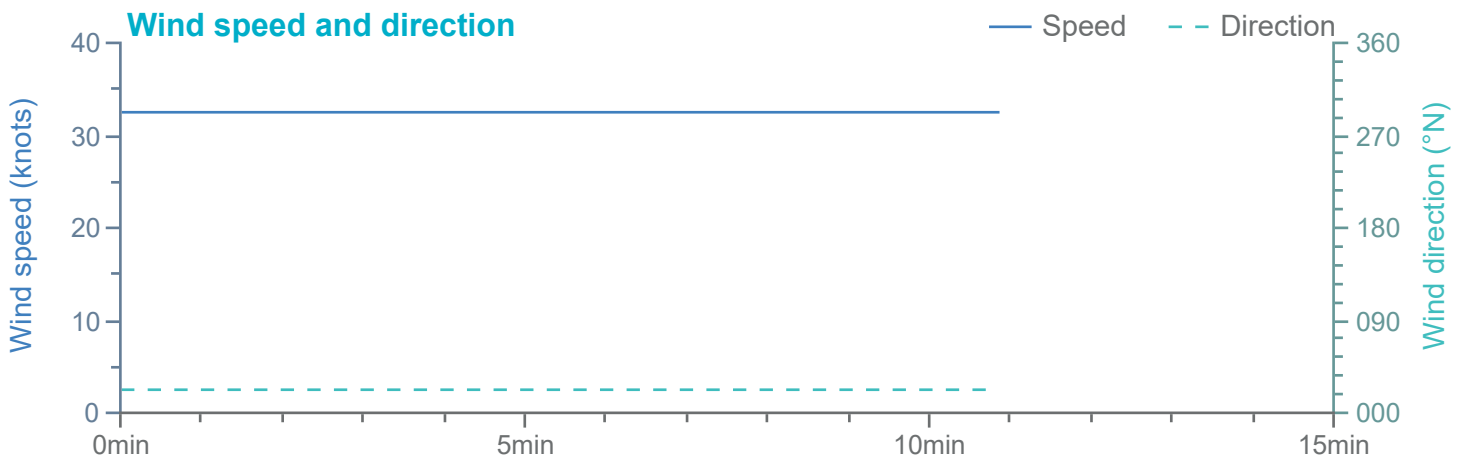

### Manoeuvre track plot

Ships plotted every 1 mins, highlight every 10 mins

Manoeuvre track plot

Ships plotted every 1 mins, highlight every 10 mins