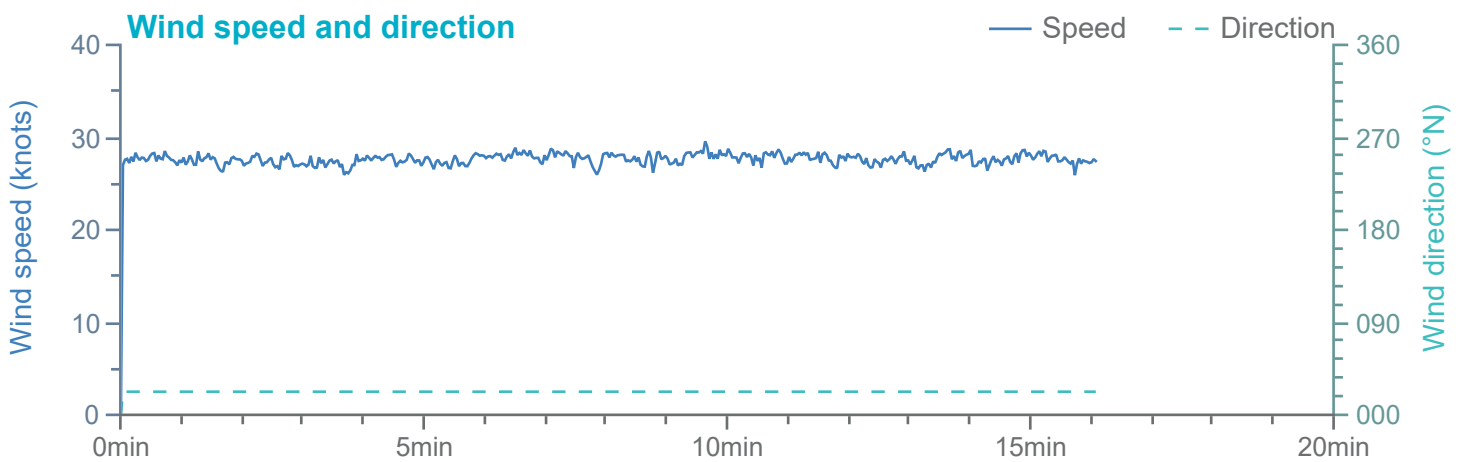

### Manoeuvre track plot

Ships plotted every 1 mins, highlight every 10 mins

Manoeuvre track plot

Ships plotted every 1 mins, highlight every 10 mins