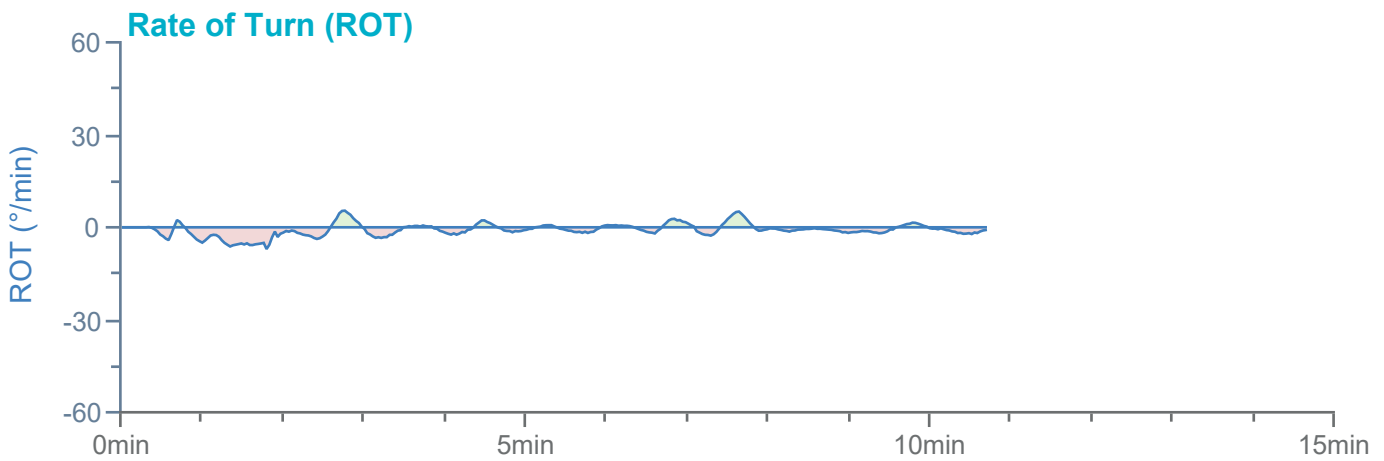

### Manoeuvre track plot

Ships plotted every 1 mins, highlight every 10 mins

Manoeuvre track plot

### Manoeuvre track plot

Ships plotted every 1 mins, highlight every 10 mins

Manoeuvre track plot

Ships plotted every 1 mins, highlight every 10 mins