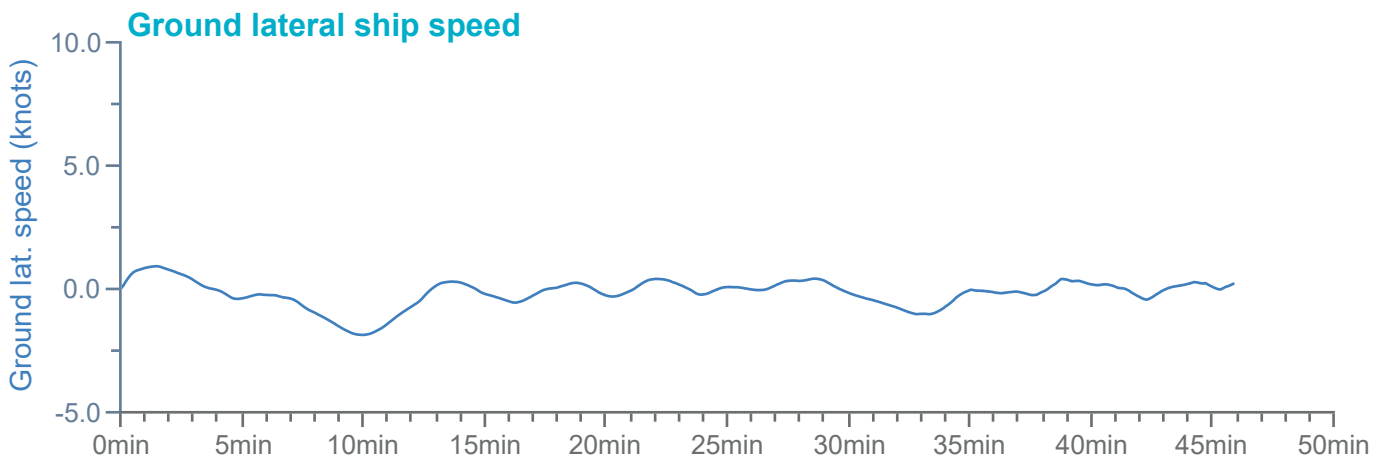

### Manoeuvre track plot

Ships plotted every 1 mins, highlight every 10 mins

### Manoeuvre track plot

Ships plotted every 1 mins, highlight every 10 mins

Manoeuvre track plot

Ships plotted every 1 mins, highlight every 10 mins