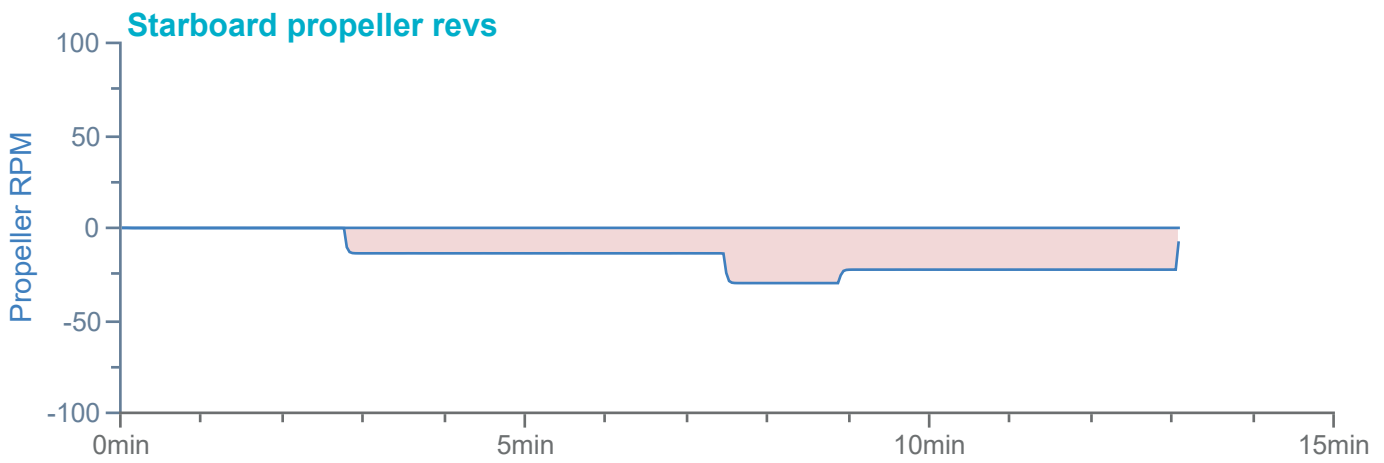

### Manoeuvre track plot

Ships plotted every 1 mins, highlight every 10 mins

Manoeuvre track plot

Ships plotted every 1 mins, highlight every 10 mins

### Manoeuvre track plot

Ships plotted every 1 mins, highlight every 10 mins

Manoeuvre track plot