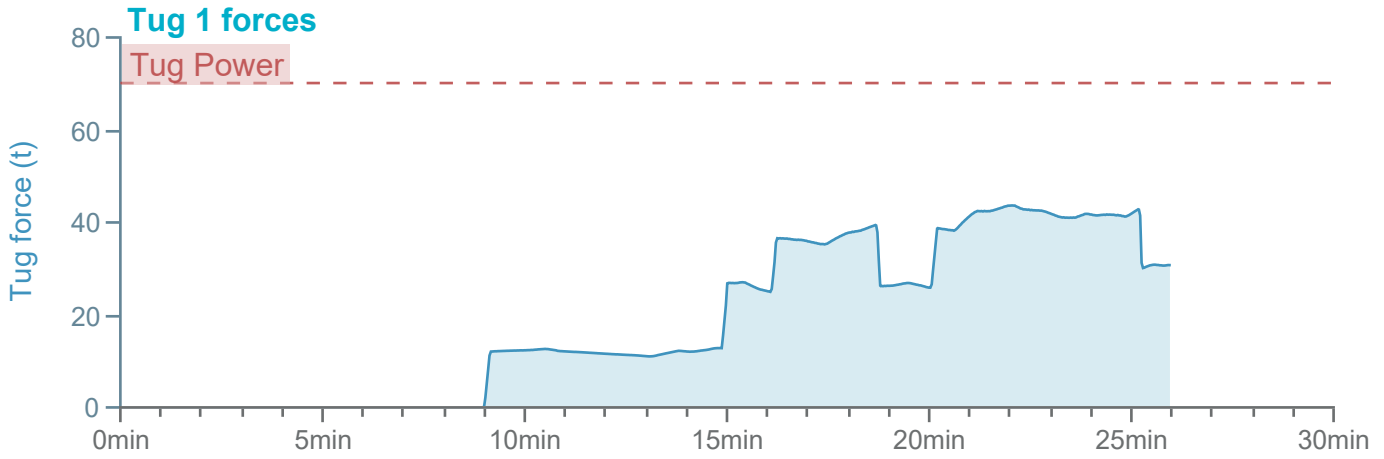

### Manoeuvre track plot

Ships plotted every 1 mins, highlight every 10 mins

### Manoeuvre track plot

Ships plotted every 1 mins, highlight every 10 mins

Manoeuvre track plot