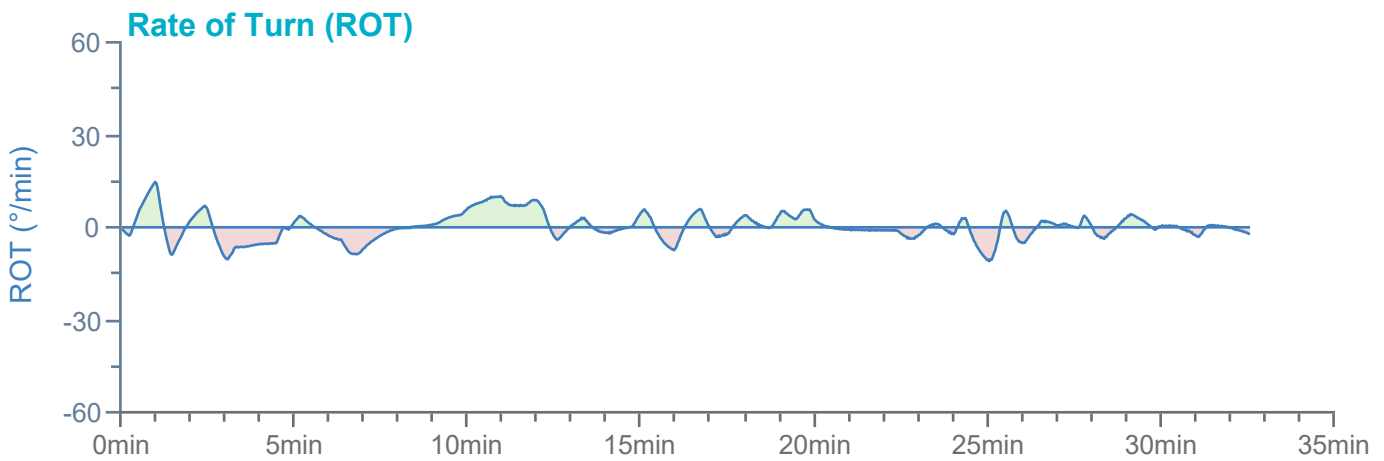

### Manoeuvre track plot

Ships plotted every 1 mins, highlight every 10 mins

### Manoeuvre track plot

Ships plotted every 1 mins, highlight every 10 mins

Manoeuvre track plot

Ships plotted every 1 mins, highlight every 10 mins