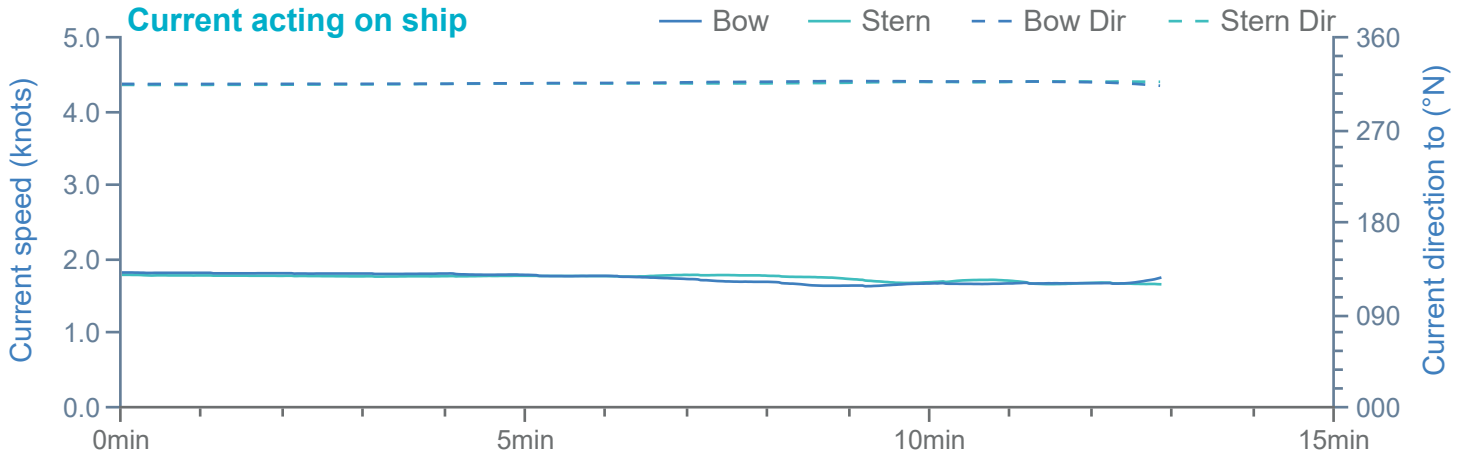

### Manoeuvre track plot

Ships plotted every 1 mins, highlight every 10 mins

Manoeuvre track plot

Ships plotted every 1 mins, highlight every 10 mins

### Manoeuvre track plot

Ships plotted every 1 mins, highlight every 10 mins