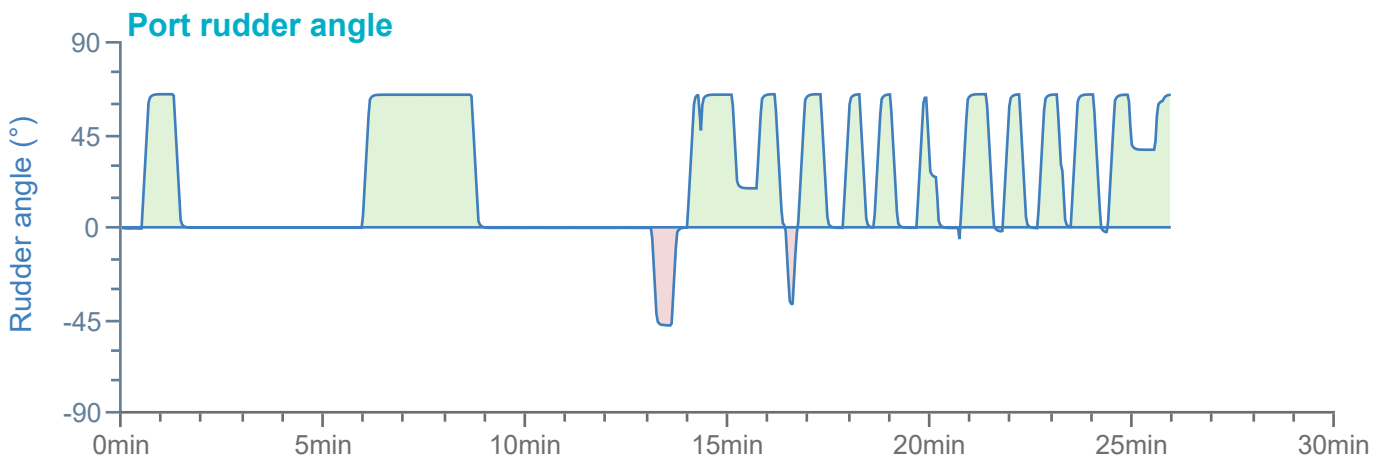

### Manoeuvre track plot

Ships plotted every 1 mins, highlight every 10 mins

### Manoeuvre track plot

Ships plotted every 1 mins, highlight every 10 mins

Manoeuvre track plot

### Manoeuvre track plot