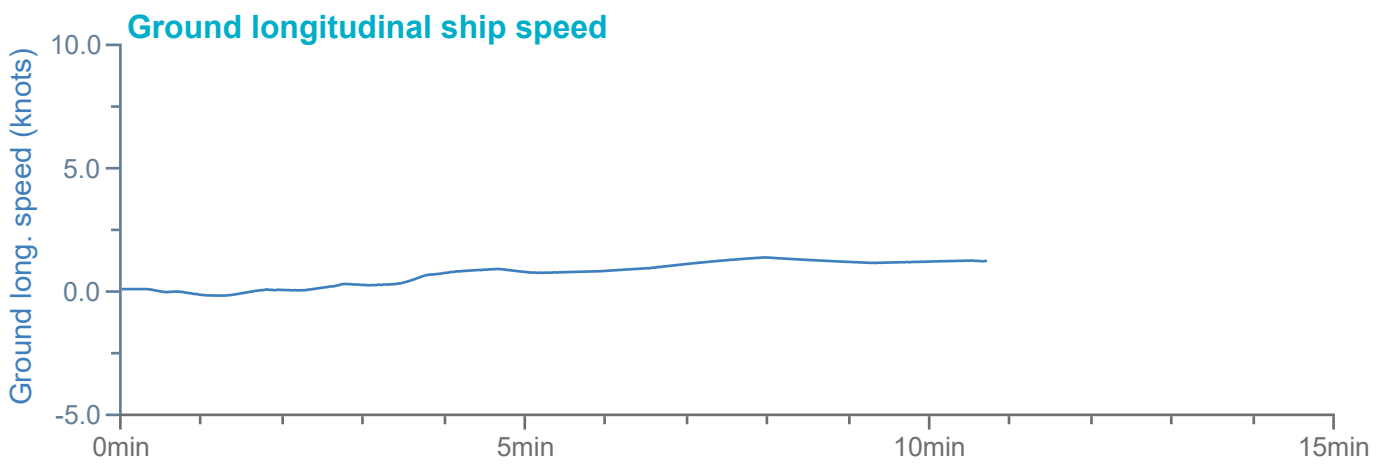

### Manoeuvre track plot

Ships plotted every 1 mins, highlight every 10 mins

Manoeuvre track plot

### Manoeuvre track plot

Ships plotted every 1 mins, highlight every 10 mins

Manoeuvre track plot

Ships plotted every 1 mins, highlight every 10 mins