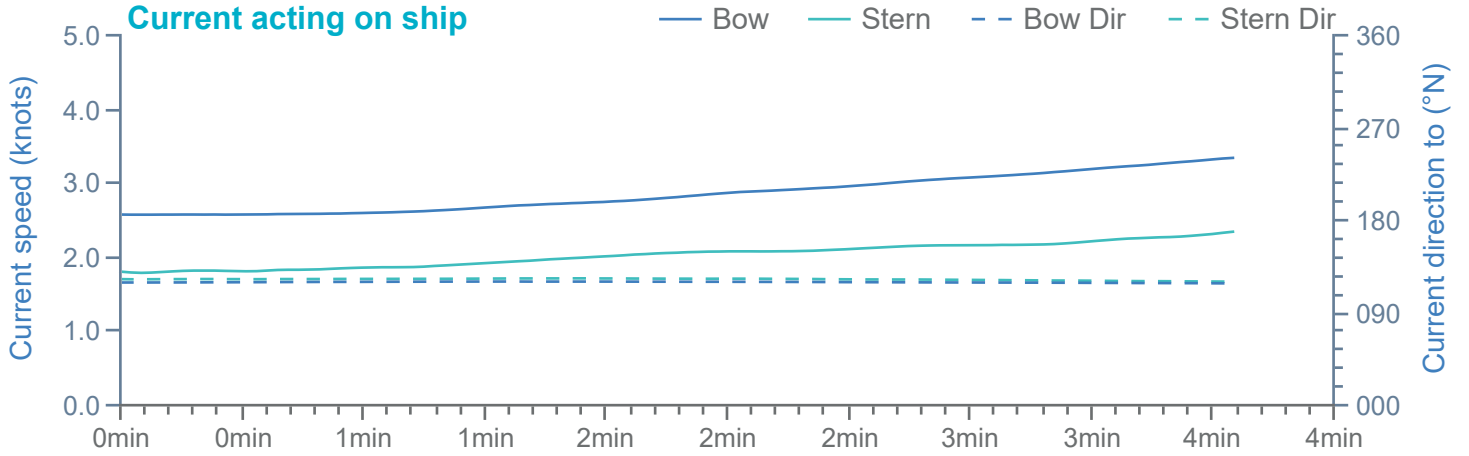

### Manoeuvre track plot

Ships plotted every 1 mins, highlight every 10 mins

Manoeuvre track plot

### Manoeuvre track plot

Ships plotted every 1 mins, highlight every 10 mins

Manoeuvre track plot

Ships plotted every 1 mins, highlight every 10 mins