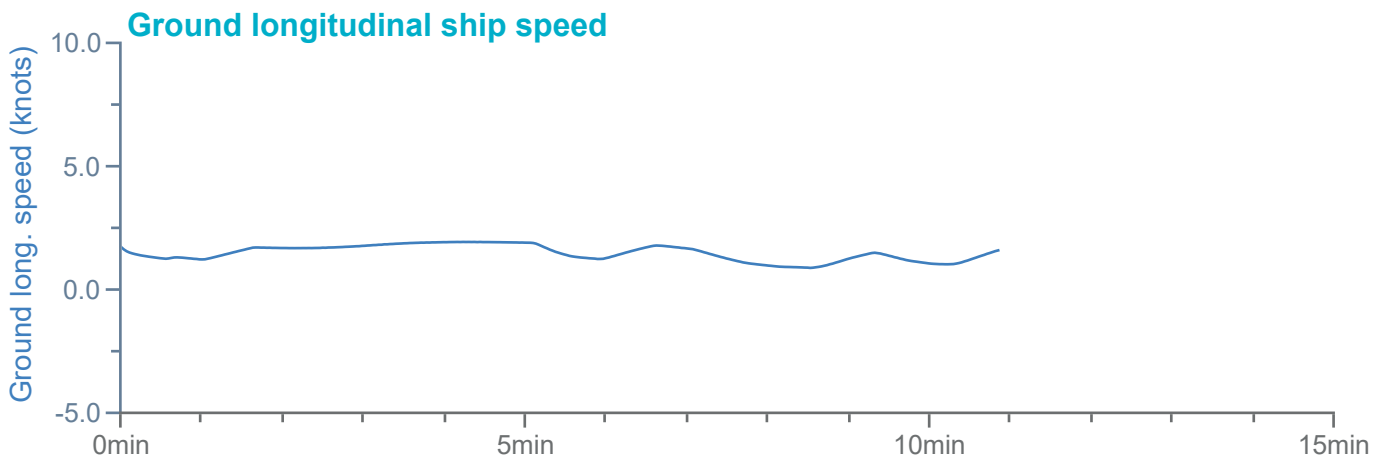

### Manoeuvre track plot

Ships plotted every 1 mins, highlight every 10 mins

Manoeuvre track plot

Ships plotted every 1 mins, highlight every 10 mins

### Manoeuvre track plot

Ships plotted every 1 mins, highlight every 10 mins