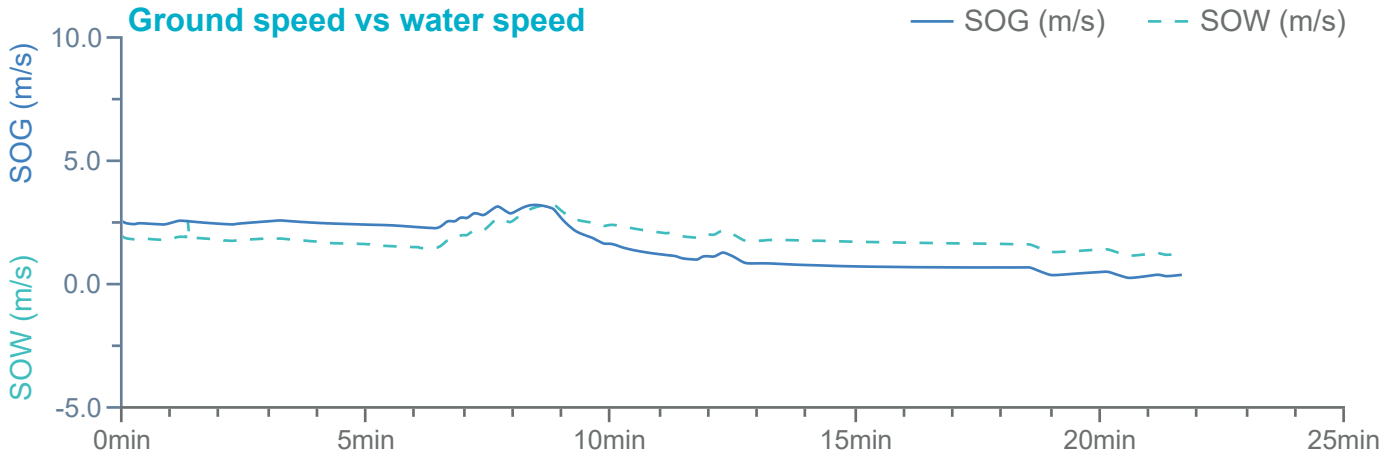

### Manoeuvre track plot

Ships plotted every 1 mins, highlight every 10 mins