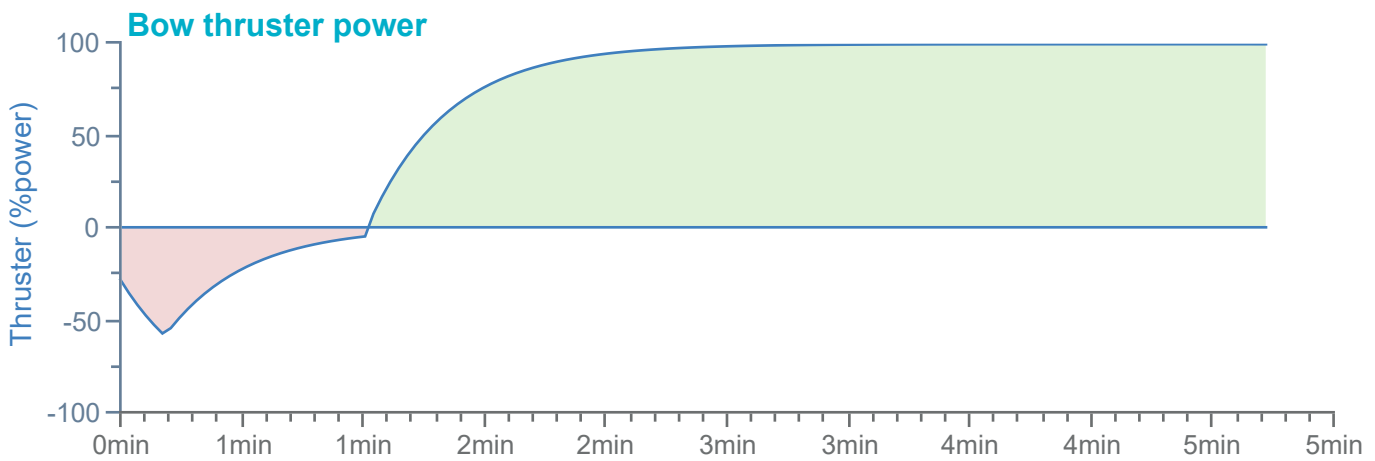

### Manoeuvre track plot

Ships plotted every 1 mins, highlight every 10 mins

Manoeuvre track plot

Ships plotted every 1 mins, highlight every 10 mins