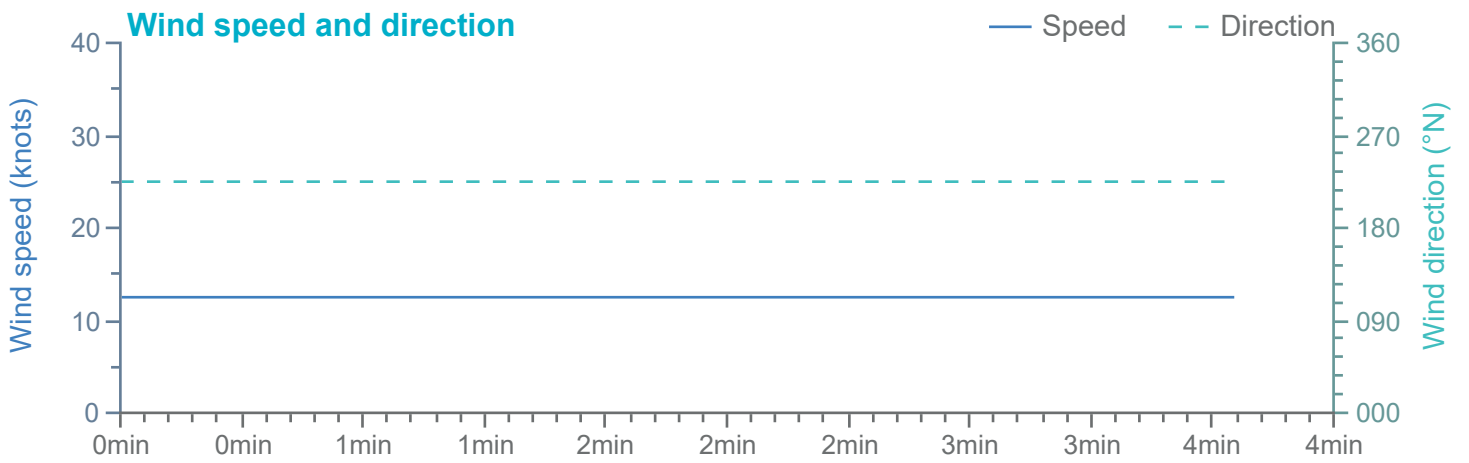

### Manoeuvre track plot

Ships plotted every 1 mins, highlight every 10 mins

Manoeuvre track plot