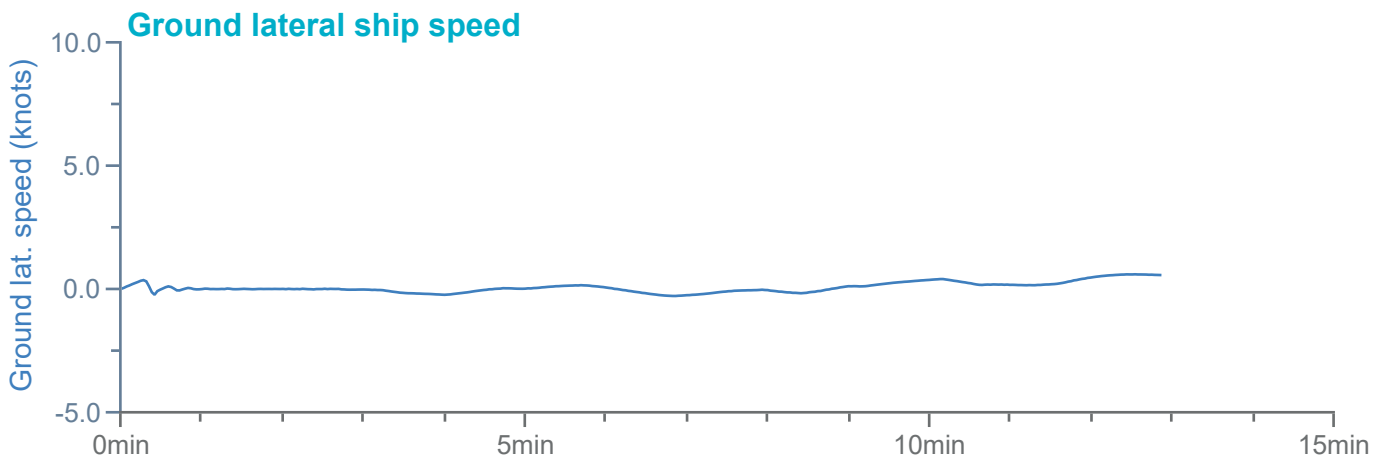

### Manoeuvre track plot

Ships plotted every 1 mins, highlight every 10 mins

### Manoeuvre track plot

Ships plotted every 1 mins, highlight every 10 mins

Manoeuvre track plot