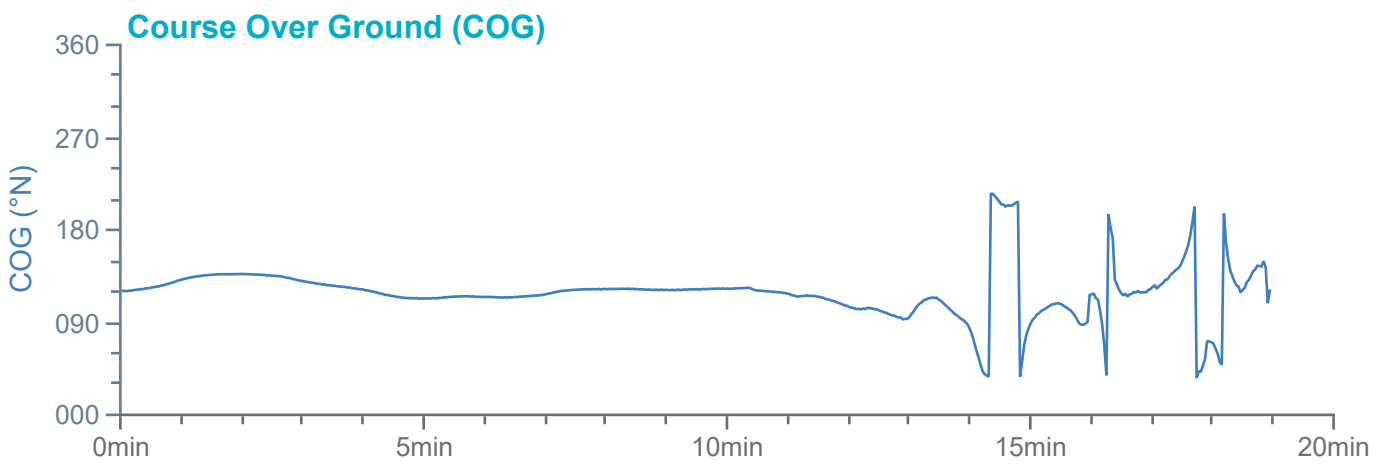

### Manoeuvre track plot

Ships plotted every 1 mins, highlight every 10 mins

### Manoeuvre track plot