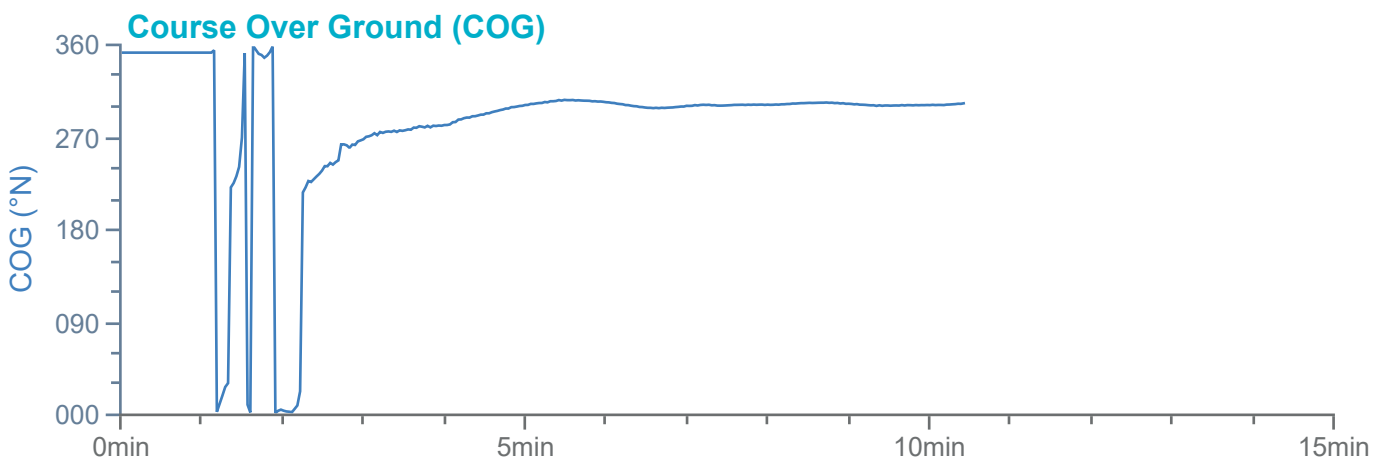

### Manoeuvre track plot

Ships plotted every 1 mins, highlight every 10 mins

Manoeuvre track plot

Ships plotted every 1 mins, highlight every 10 mins