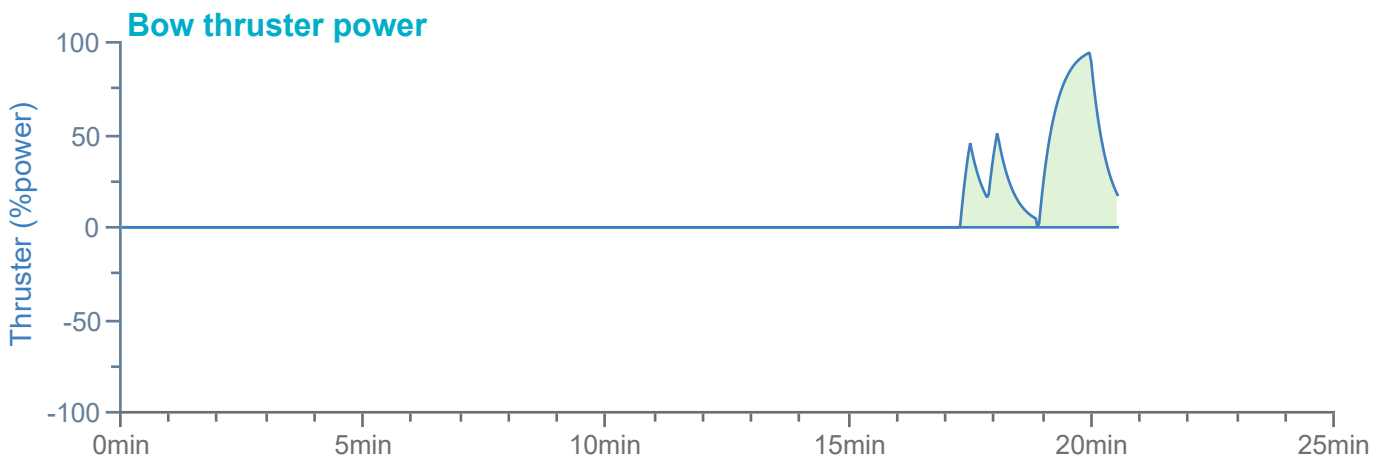

### Manoeuvre track plot

Ships plotted every 1 mins, highlight every 10 mins

Manoeuvre track plot

Ships plotted every 1 mins, highlight every 10 mins