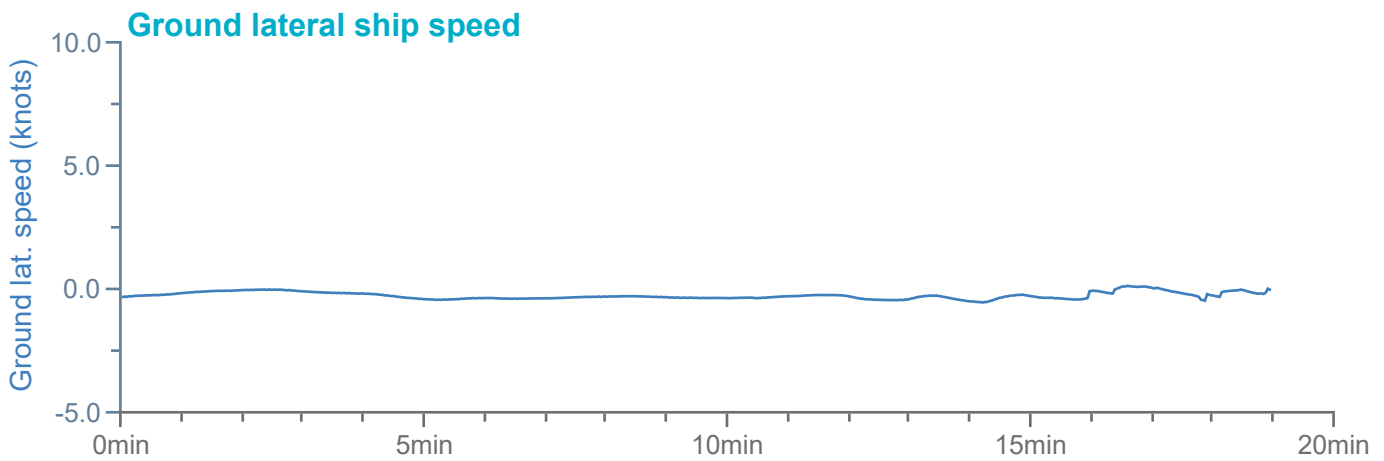

### Manoeuvre track plot

Ships plotted every 1 mins, highlight every 10 mins

### Manoeuvre track plot