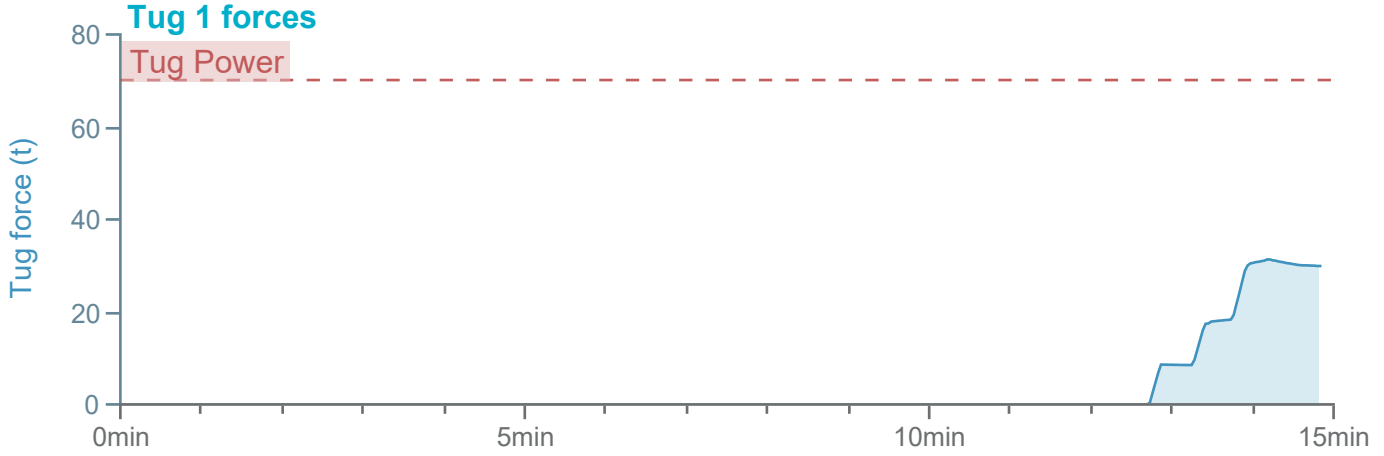

### Manoeuvre track plot

Ships plotted every 1 mins, highlight every 10 mins

Manoeuvre track plot

Ships plotted every 1 mins, highlight every 10 mins