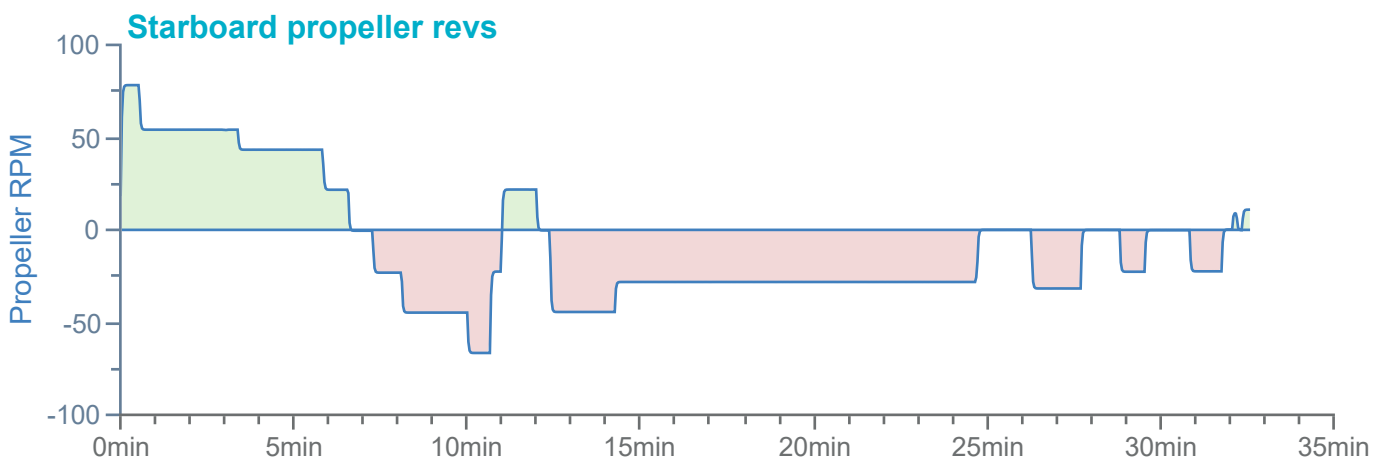

### Manoeuvre track plot

Ships plotted every 1 mins, highlight every 10 mins

Manoeuvre track plot

Ships plotted every 1 mins, highlight every 10 mins

### Manoeuvre track plot

Ships plotted every 1 mins, highlight every 10 mins