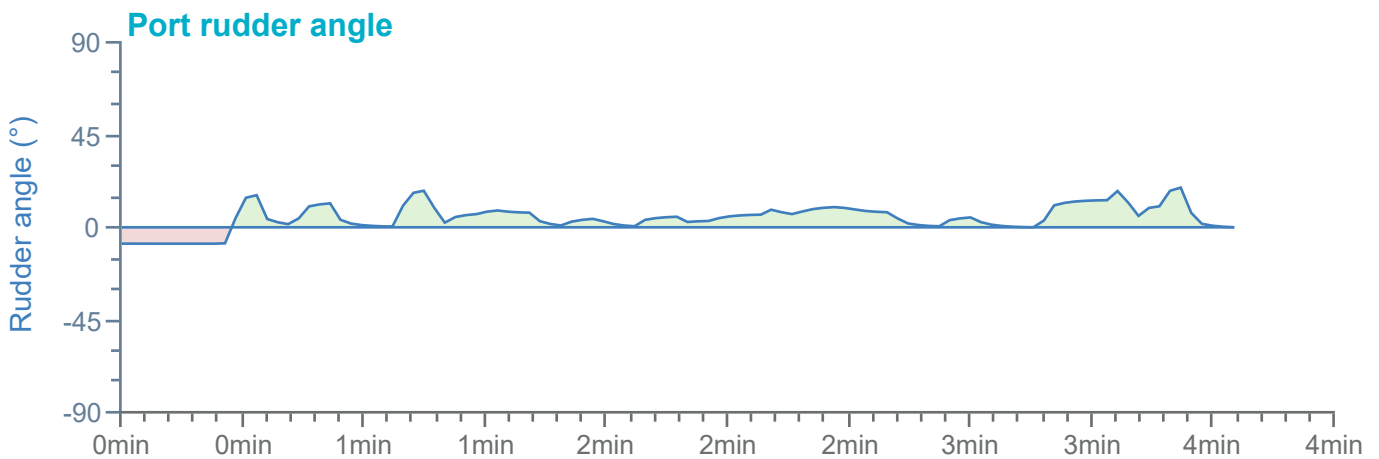

### Manoeuvre track plot

Ships plotted every 1 mins, highlight every 10 mins

Manoeuvre track plot

### Manoeuvre track plot

Ships plotted every 1 mins, highlight every 10 mins

Manoeuvre track plot

Ships plotted every 1 mins, highlight every 10 mins