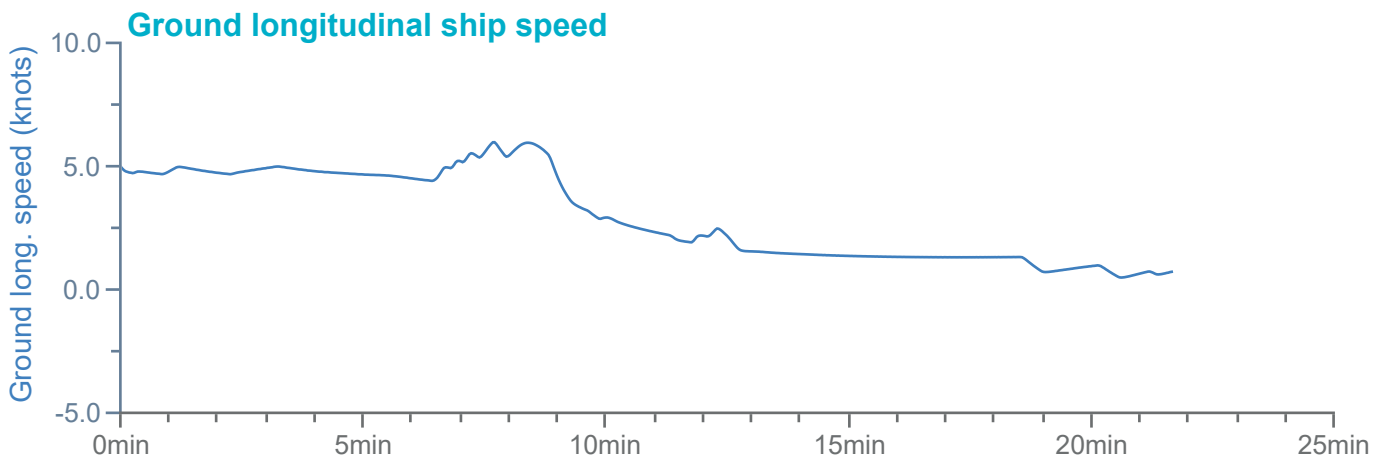

### Manoeuvre track plot

Ships plotted every 1 mins, highlight every 10 mins

### Manoeuvre track plot

Ships plotted every 1 mins, highlight every 10 mins

Manoeuvre track plot

Ships plotted every 1 mins, highlight every 10 mins