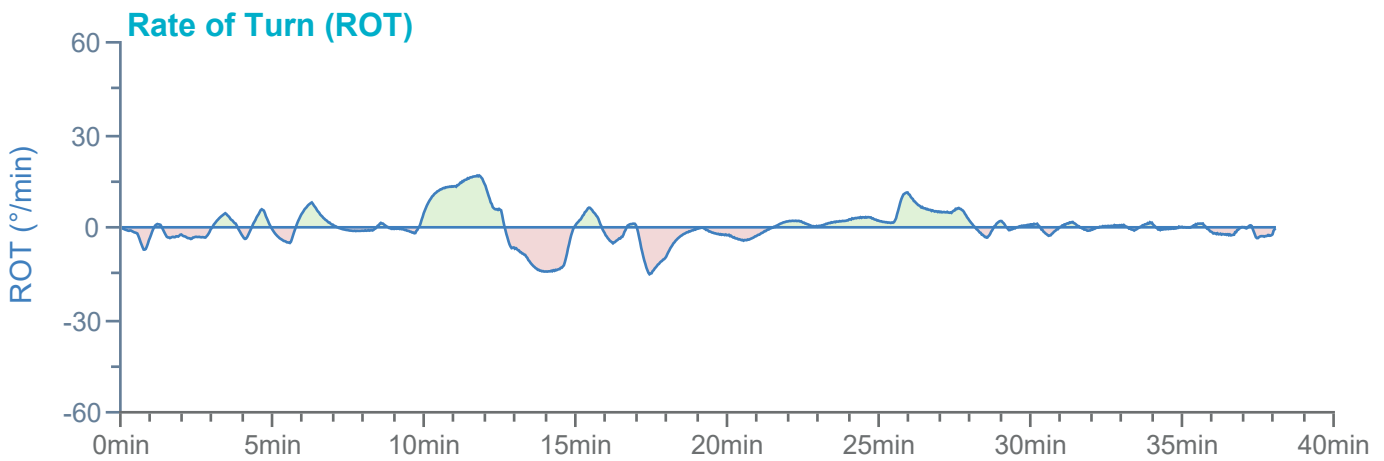

### Manoeuvre track plot

Ships plotted every 1 mins, highlight every 10 mins

### Manoeuvre track plot

Ships plotted every 1 mins, highlight every 10 mins

Manoeuvre track plot

Ships plotted every 1 mins, highlight every 10 mins