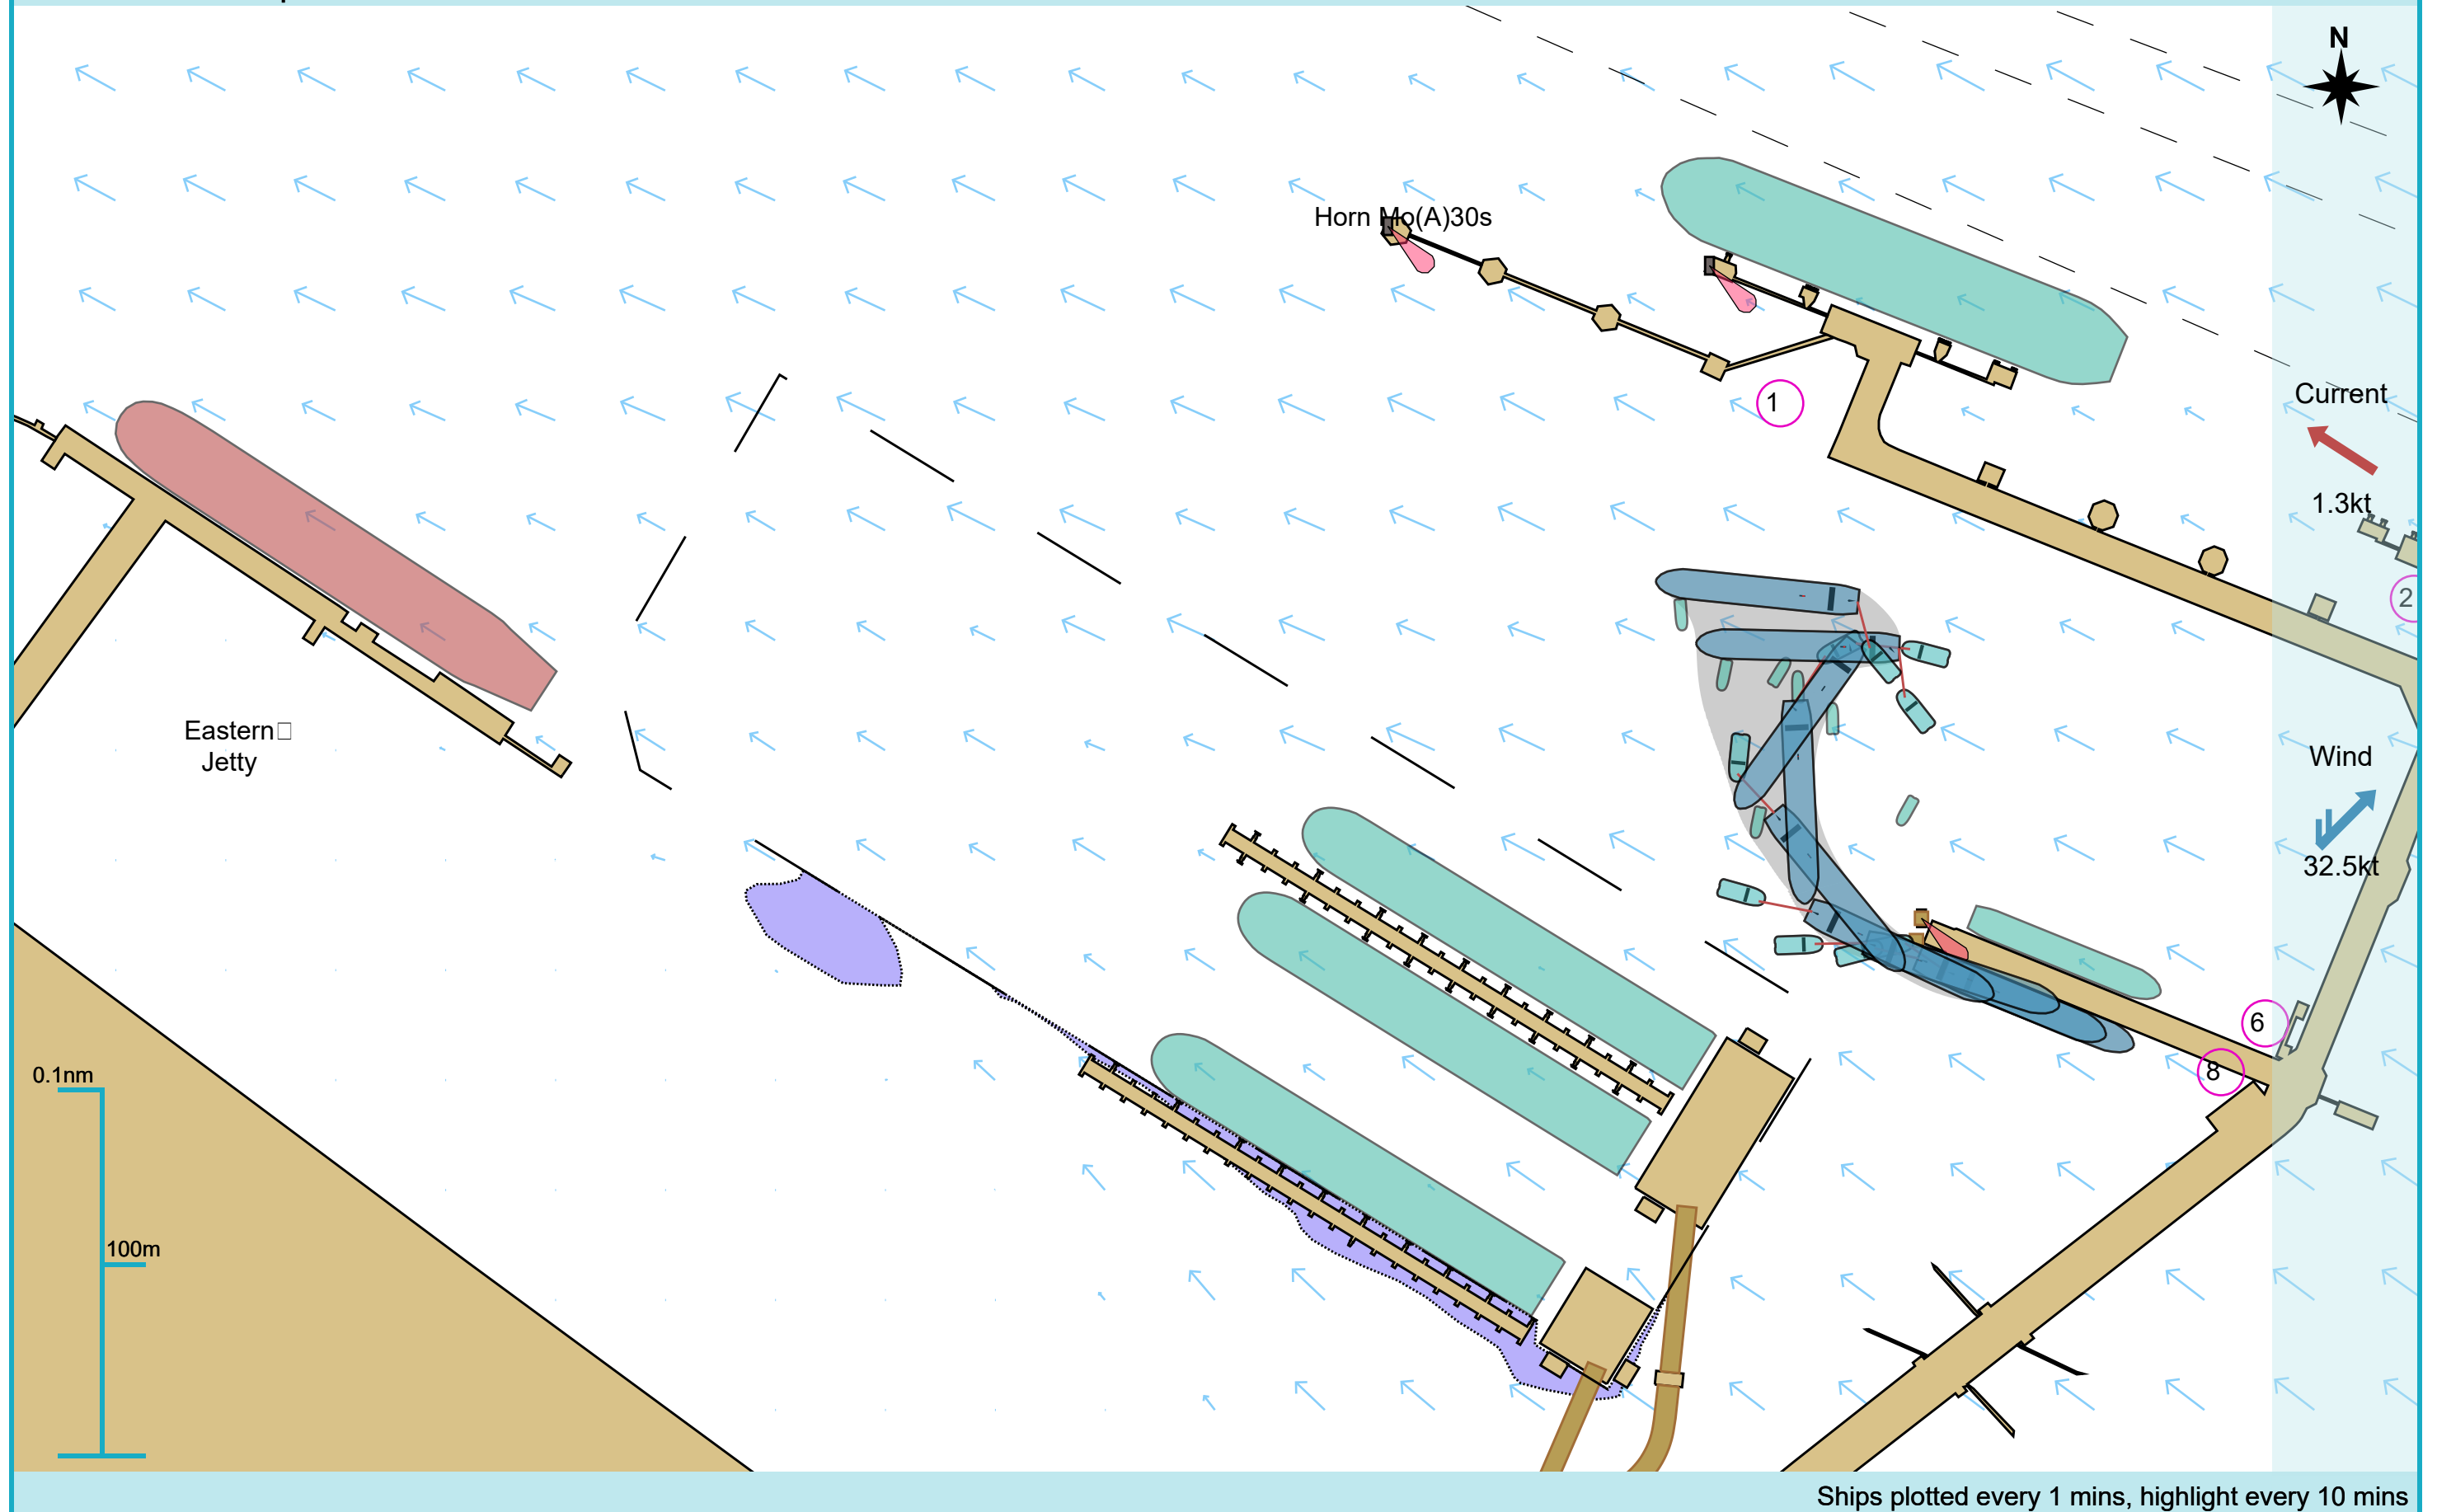

### Manoeuvre track plot

Ships plotted every 1 mins, highlight every 10 mins

### Manoeuvre track plot