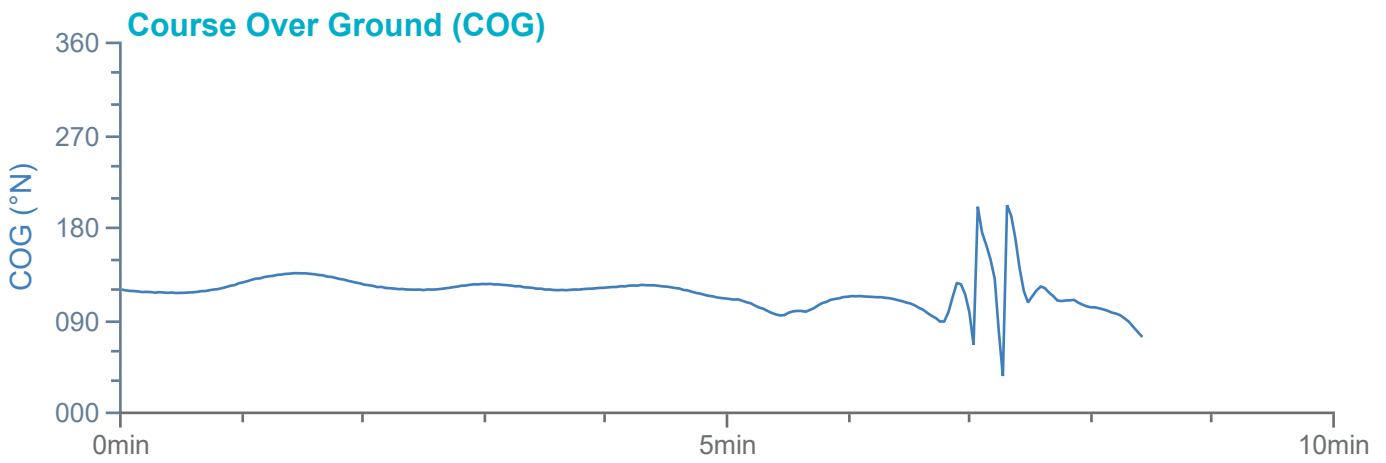

### Manoeuvre track plot

Ships plotted every 1 mins, highlight every 10 mins

### Manoeuvre track plot