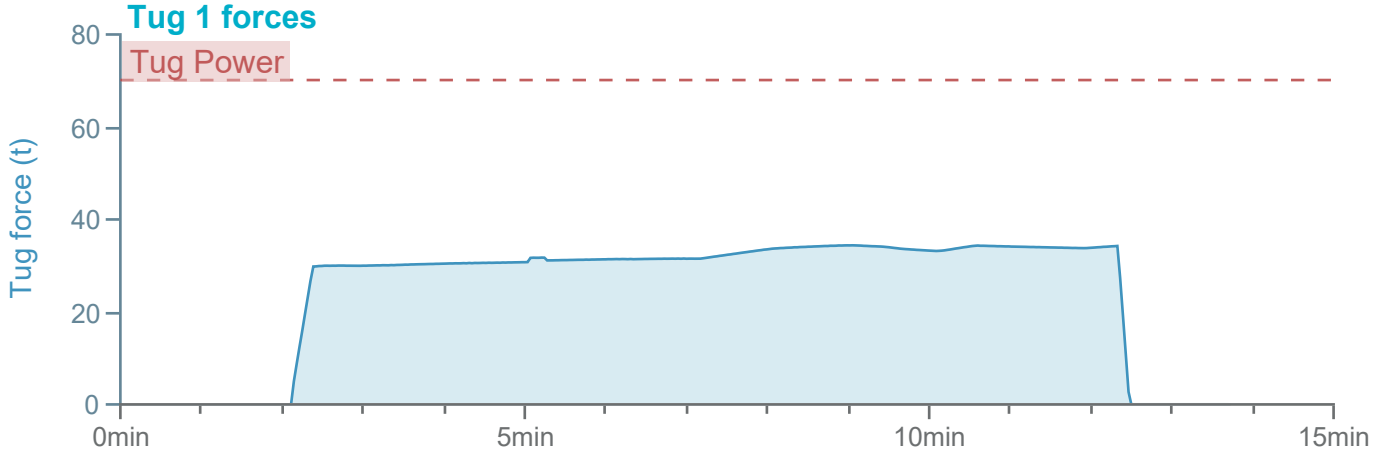

### Manoeuvre track plot

Ships plotted every 1 mins, highlight every 10 mins

Manoeuvre track plot

Ships plotted every 1 mins, highlight every 10 mins

### Manoeuvre track plot

Ships plotted every 1 mins, highlight every 10 mins