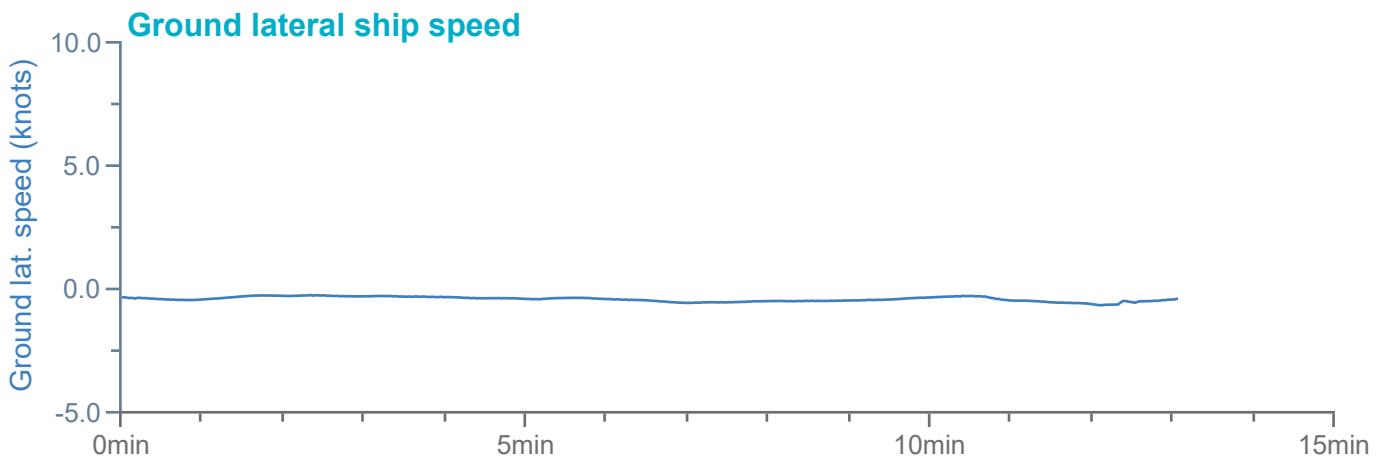

### Manoeuvre track plot

Ships plotted every 1 mins, highlight every 10 mins