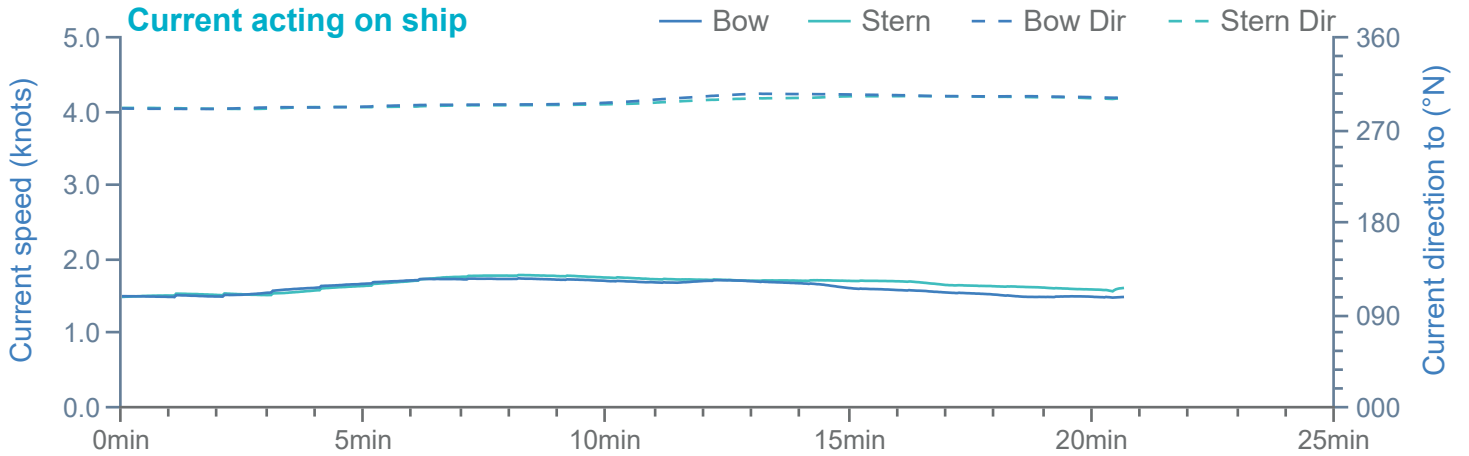

### Manoeuvre track plot

Ships plotted every 1 mins, highlight every 10 mins