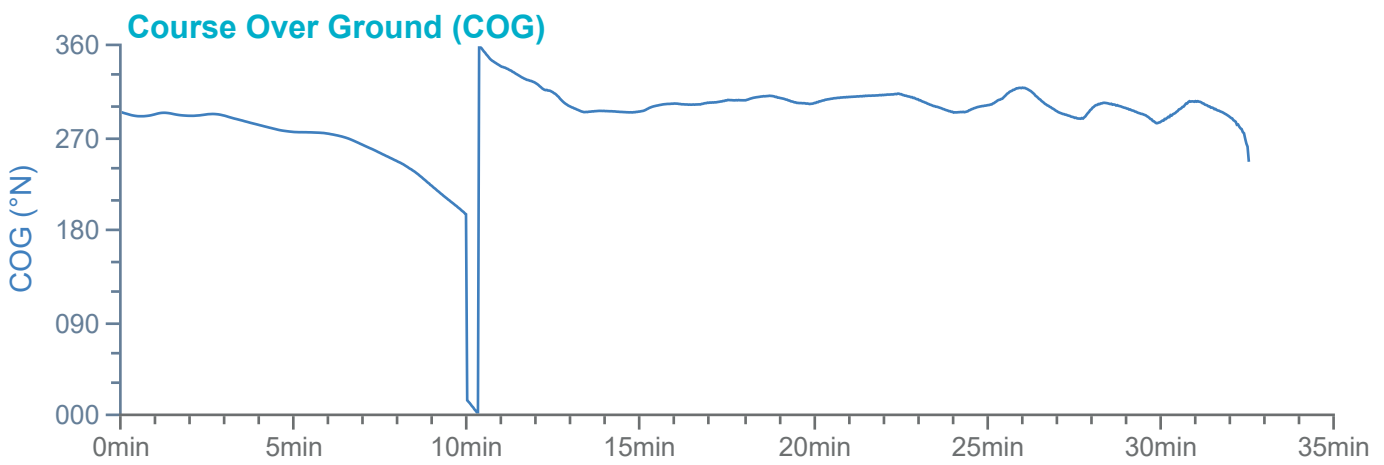

### Manoeuvre track plot

Ships plotted every 1 mins, highlight every 10 mins

### Manoeuvre track plot

Ships plotted every 1 mins, highlight every 10 mins

Manoeuvre track plot

Ships plotted every 1 mins, highlight every 10 mins