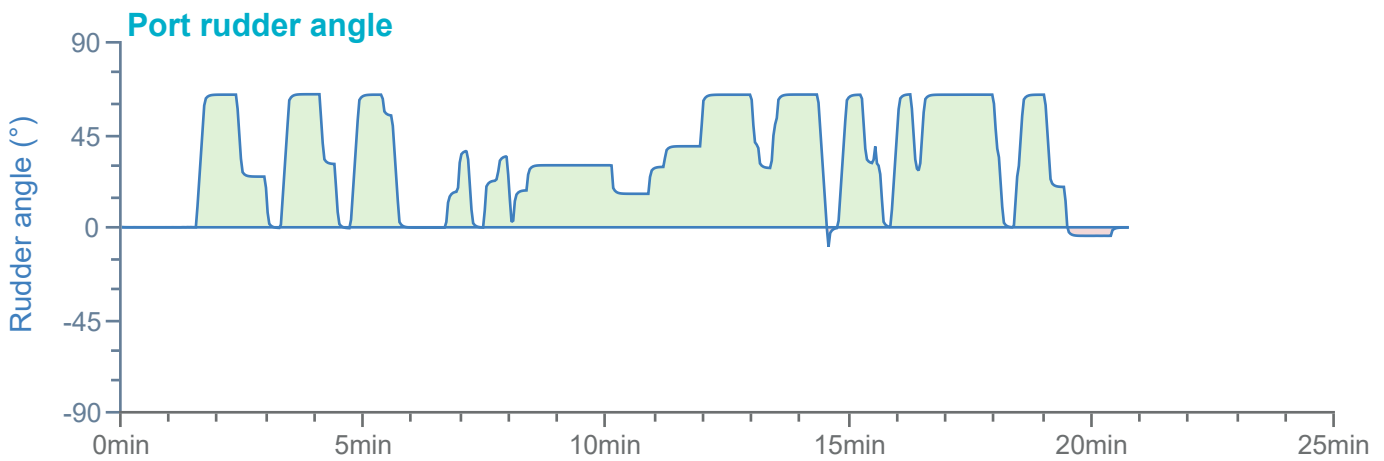

### Manoeuvre track plot

Ships plotted every 1 mins, highlight every 10 mins

Manoeuvre track plot

Ships plotted every 1 mins, highlight every 10 mins

### Manoeuvre track plot

Ships plotted every 1 mins, highlight every 10 mins