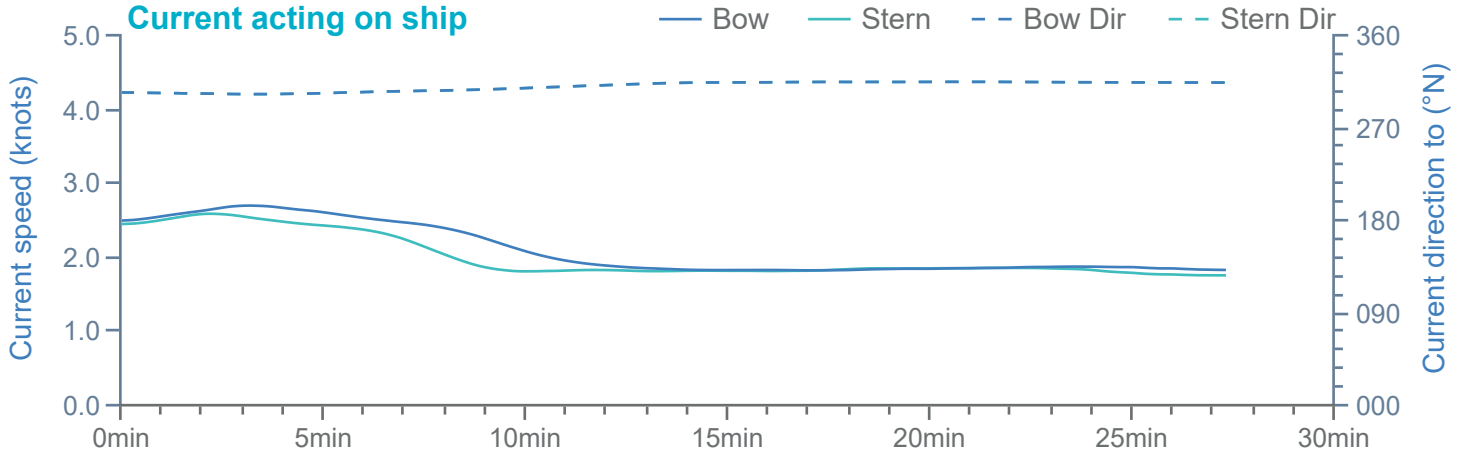

### Manoeuvre track plot

Ships plotted every 1 mins, highlight every 10 mins

### Manoeuvre track plot

Ships plotted every 1 mins, highlight every 10 mins

Manoeuvre track plot

Ships plotted every 1 mins, highlight every 10 mins