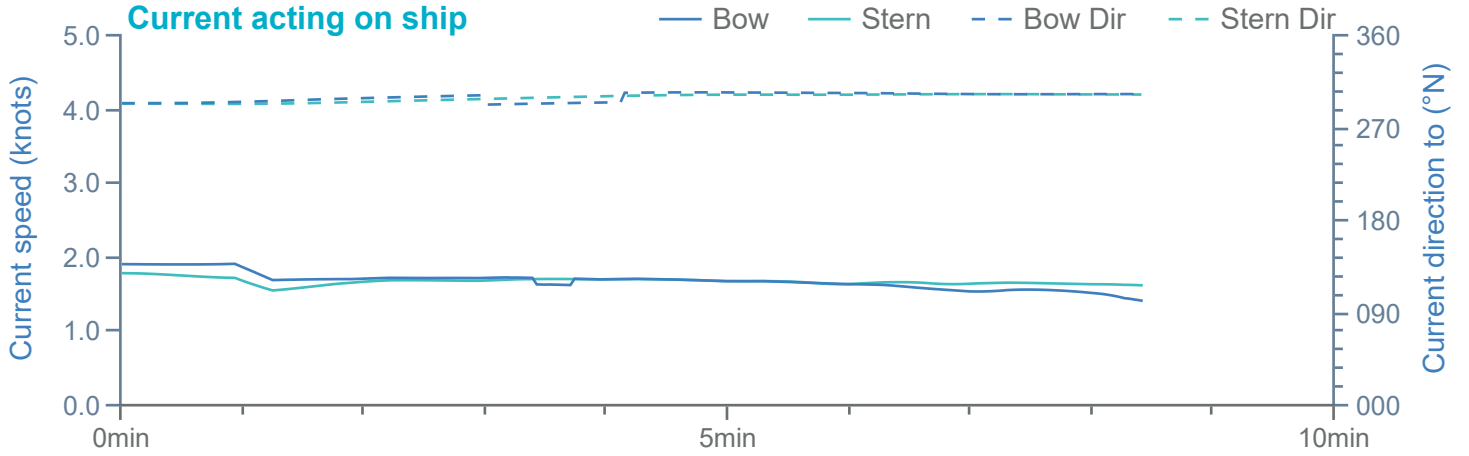

### Manoeuvre track plot

Ships plotted every 1 mins, highlight every 10 mins

Manoeuvre track plot

### Manoeuvre track plot

### Manoeuvre track plot

Ships plotted every 1 mins, highlight every 10 mins