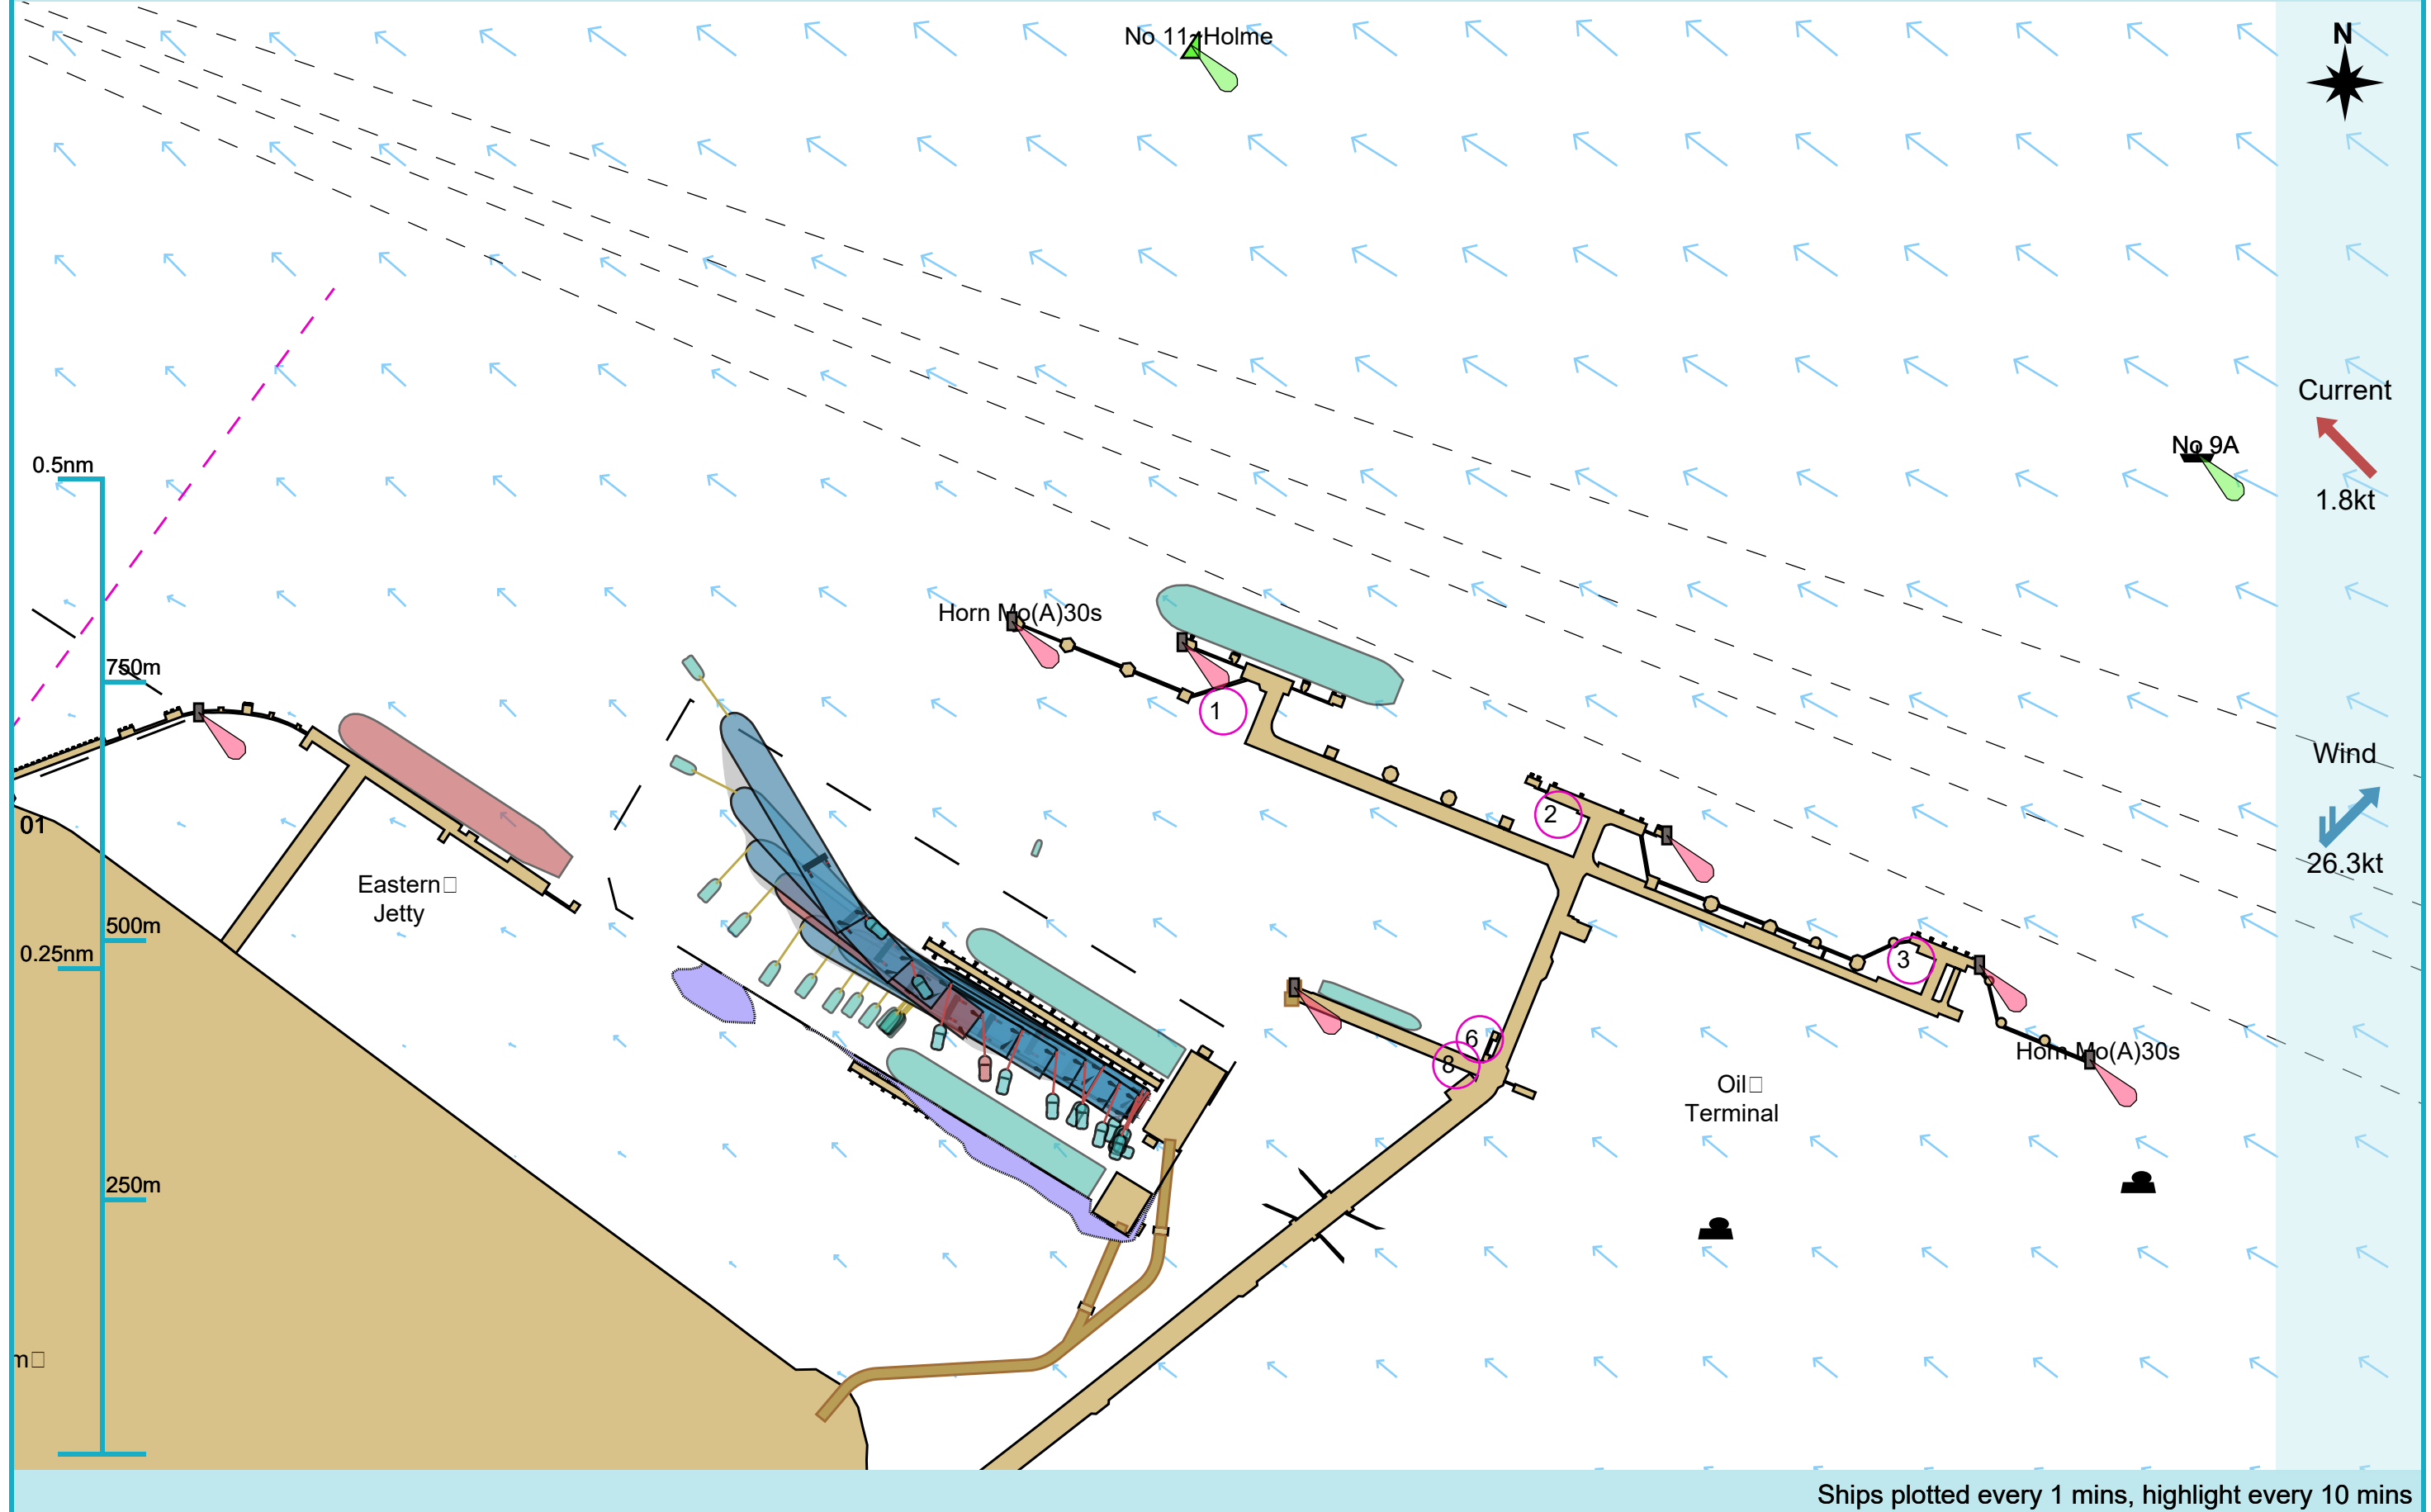

### Manoeuvre track plot

Ships plotted every 1 mins, highlight every 10 mins

Manoeuvre track plot

Ships plotted every 1 mins, highlight every 10 mins

### Manoeuvre track plot

Ships plotted every 1 mins, highlight every 10 mins