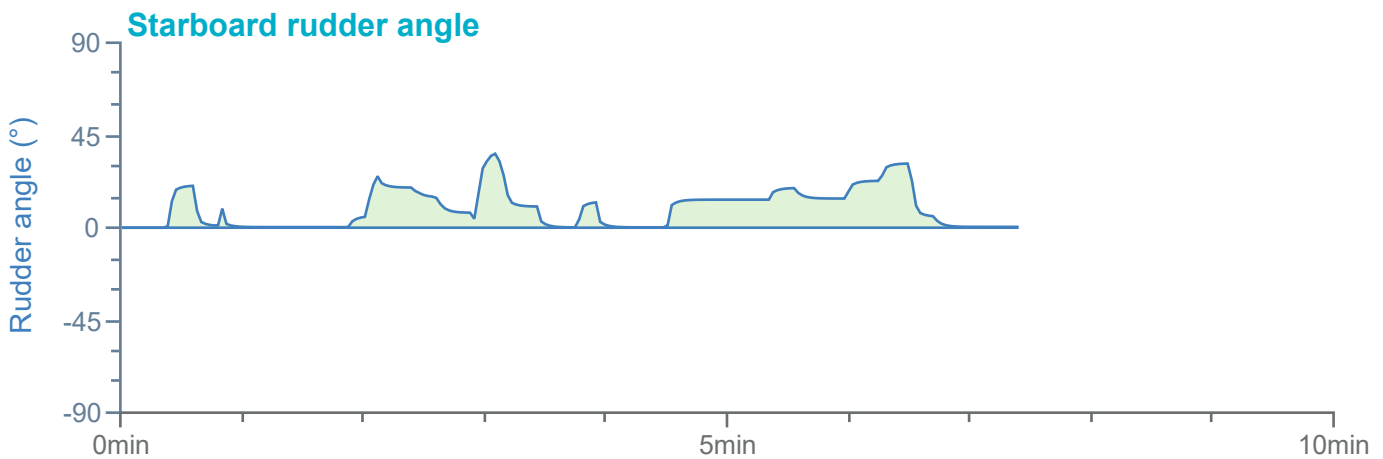

### Manoeuvre track plot

Ships plotted every 1 mins, highlight every 10 mins

Manoeuvre track plot

Ships plotted every 1 mins, highlight every 10 mins