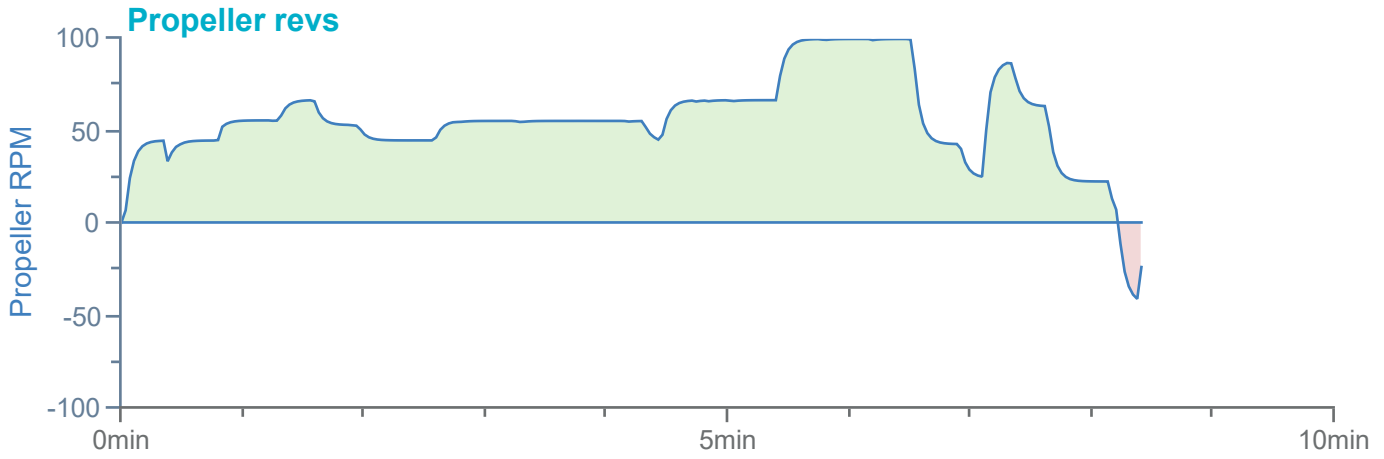

### Manoeuvre track plot

Ships plotted every 1 mins, highlight every 10 mins

Manoeuvre track plot

### Manoeuvre track plot

### Manoeuvre track plot

Ships plotted every 1 mins, highlight every 10 mins