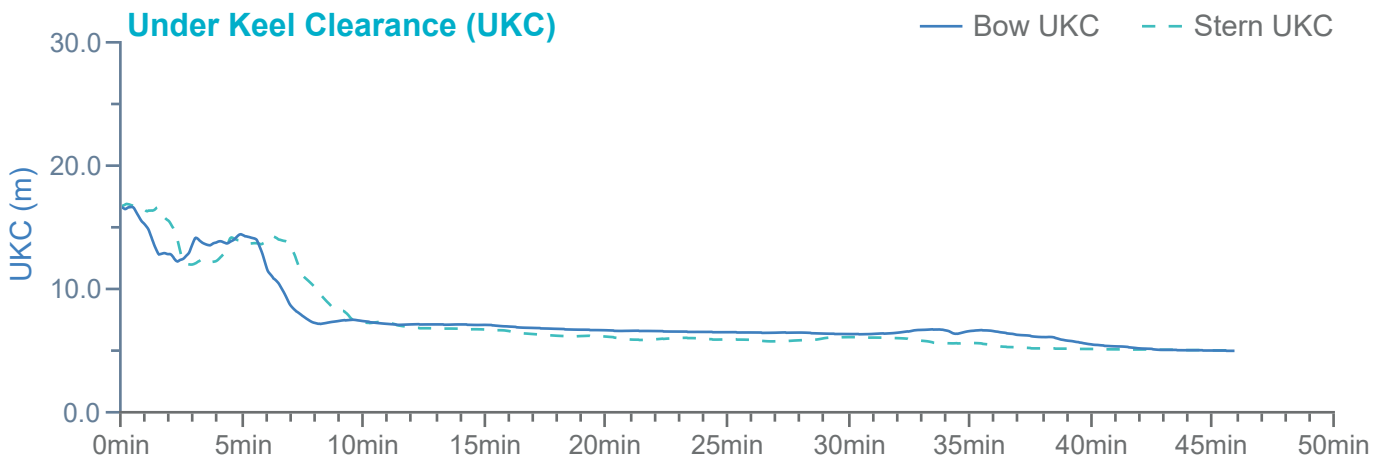

### Manoeuvre track plot

Ships plotted every 1 mins, highlight every 10 mins

### Manoeuvre track plot

Ships plotted every 1 mins, highlight every 10 mins

Manoeuvre track plot

Ships plotted every 1 mins, highlight every 10 mins