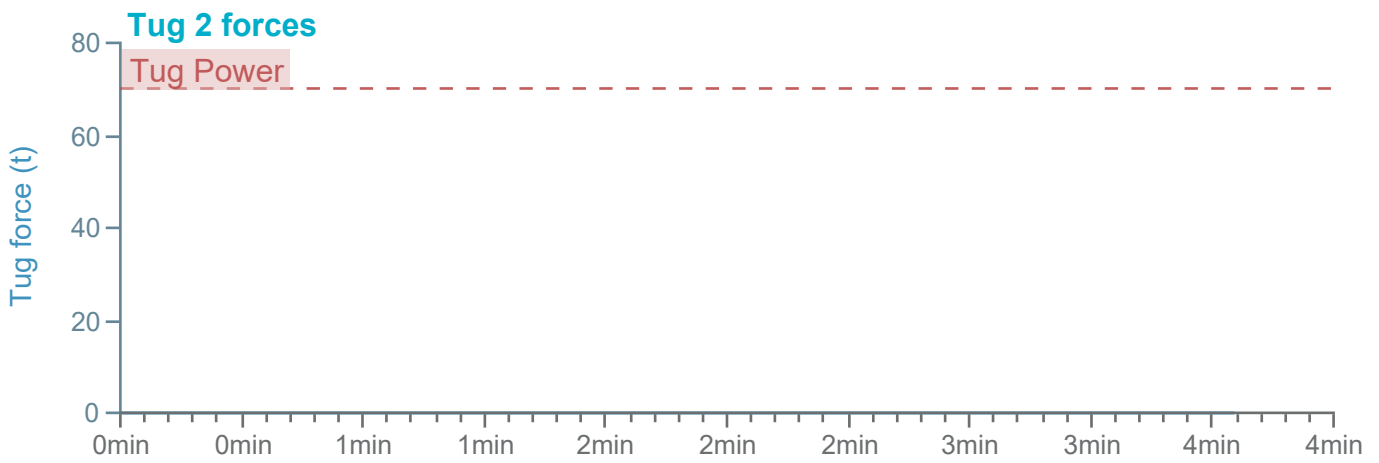

### Manoeuvre track plot

Ships plotted every 1 mins, highlight every 10 mins

Manoeuvre track plot