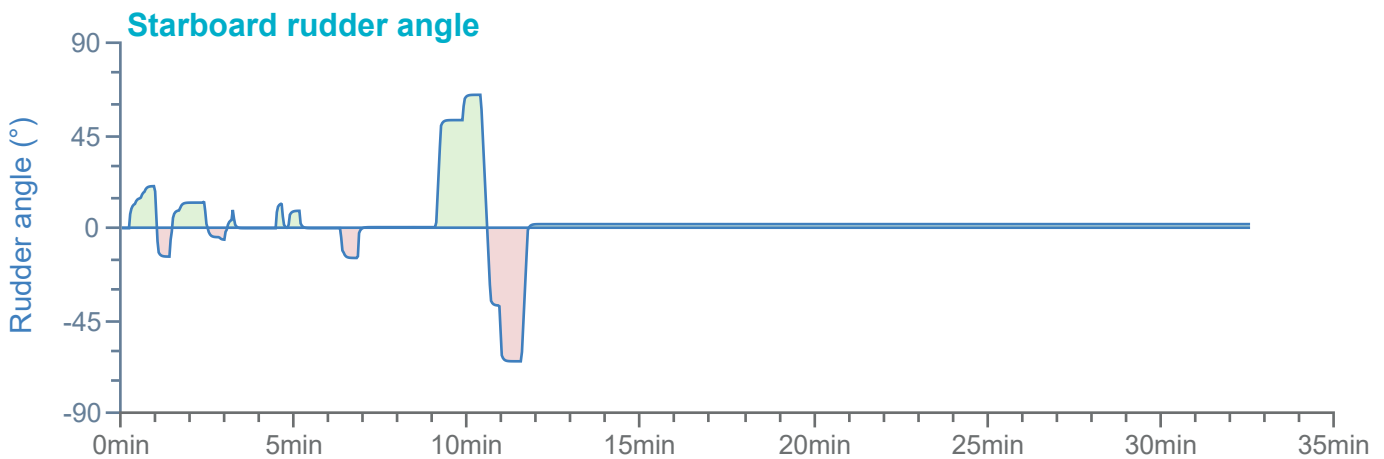

### Manoeuvre track plot

Ships plotted every 1 mins, highlight every 10 mins

Manoeuvre track plot

Ships plotted every 1 mins, highlight every 10 mins

### Manoeuvre track plot

Ships plotted every 1 mins, highlight every 10 mins