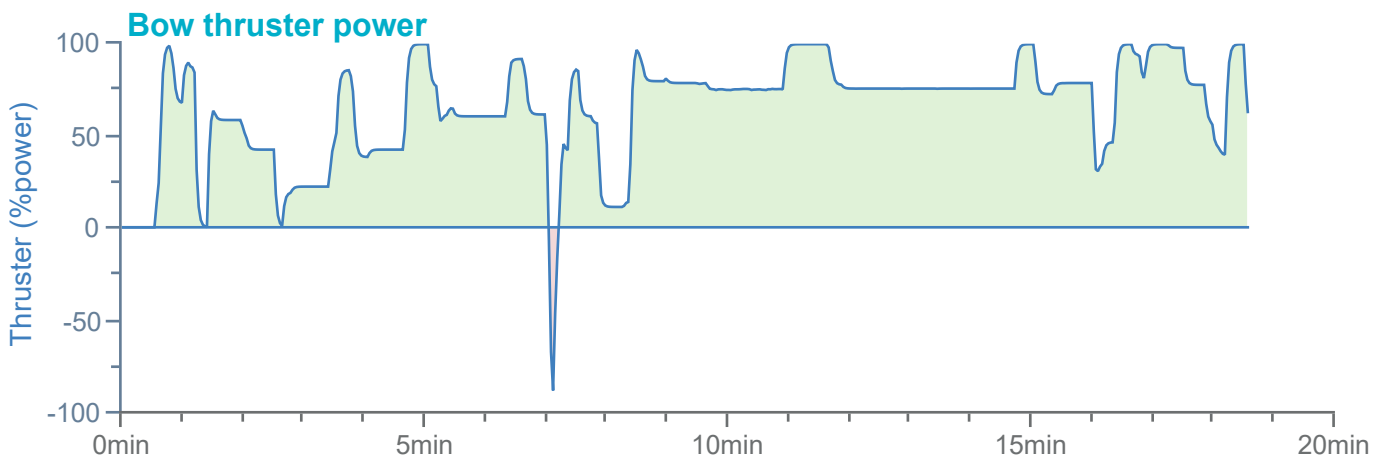

### Manoeuvre track plot

Ships plotted every 1 mins, highlight every 10 mins

Manoeuvre track plot