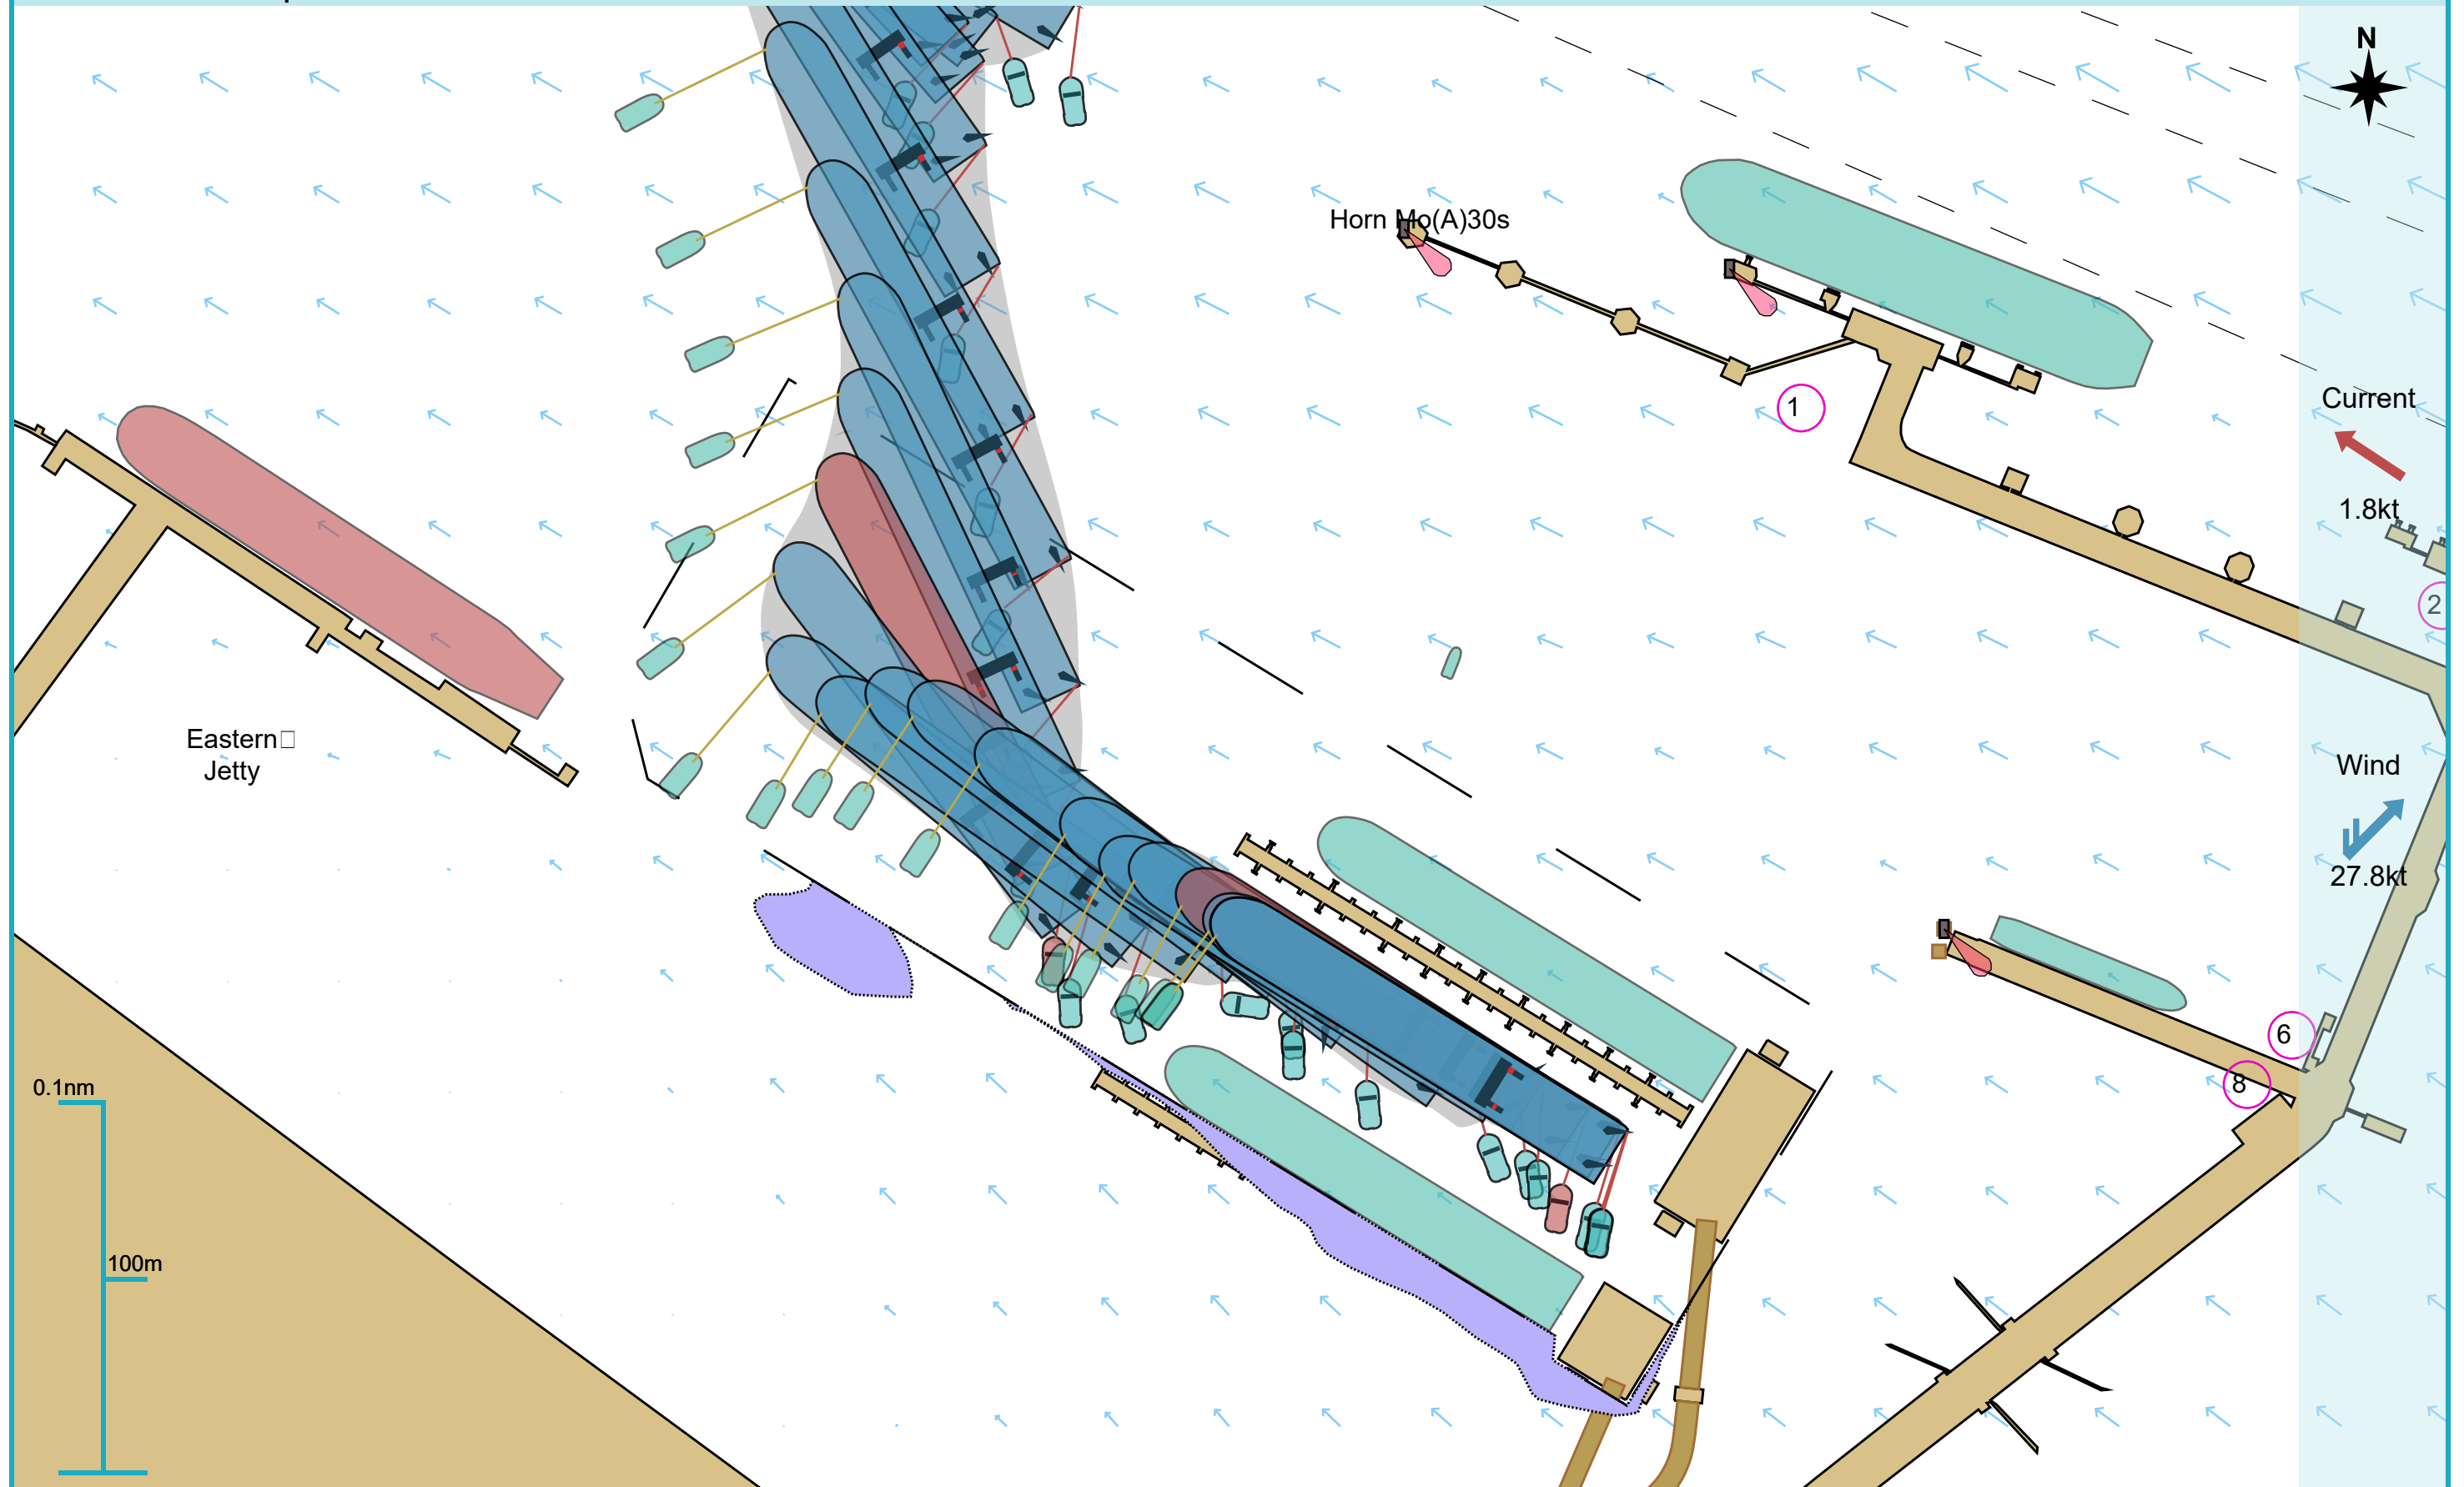

### Manoeuvre track plot

Ships plotted every 1 mins, highlight every 10 mins

Manoeuvre track plot

Ships plotted every 1 mins, highlight every 10 mins