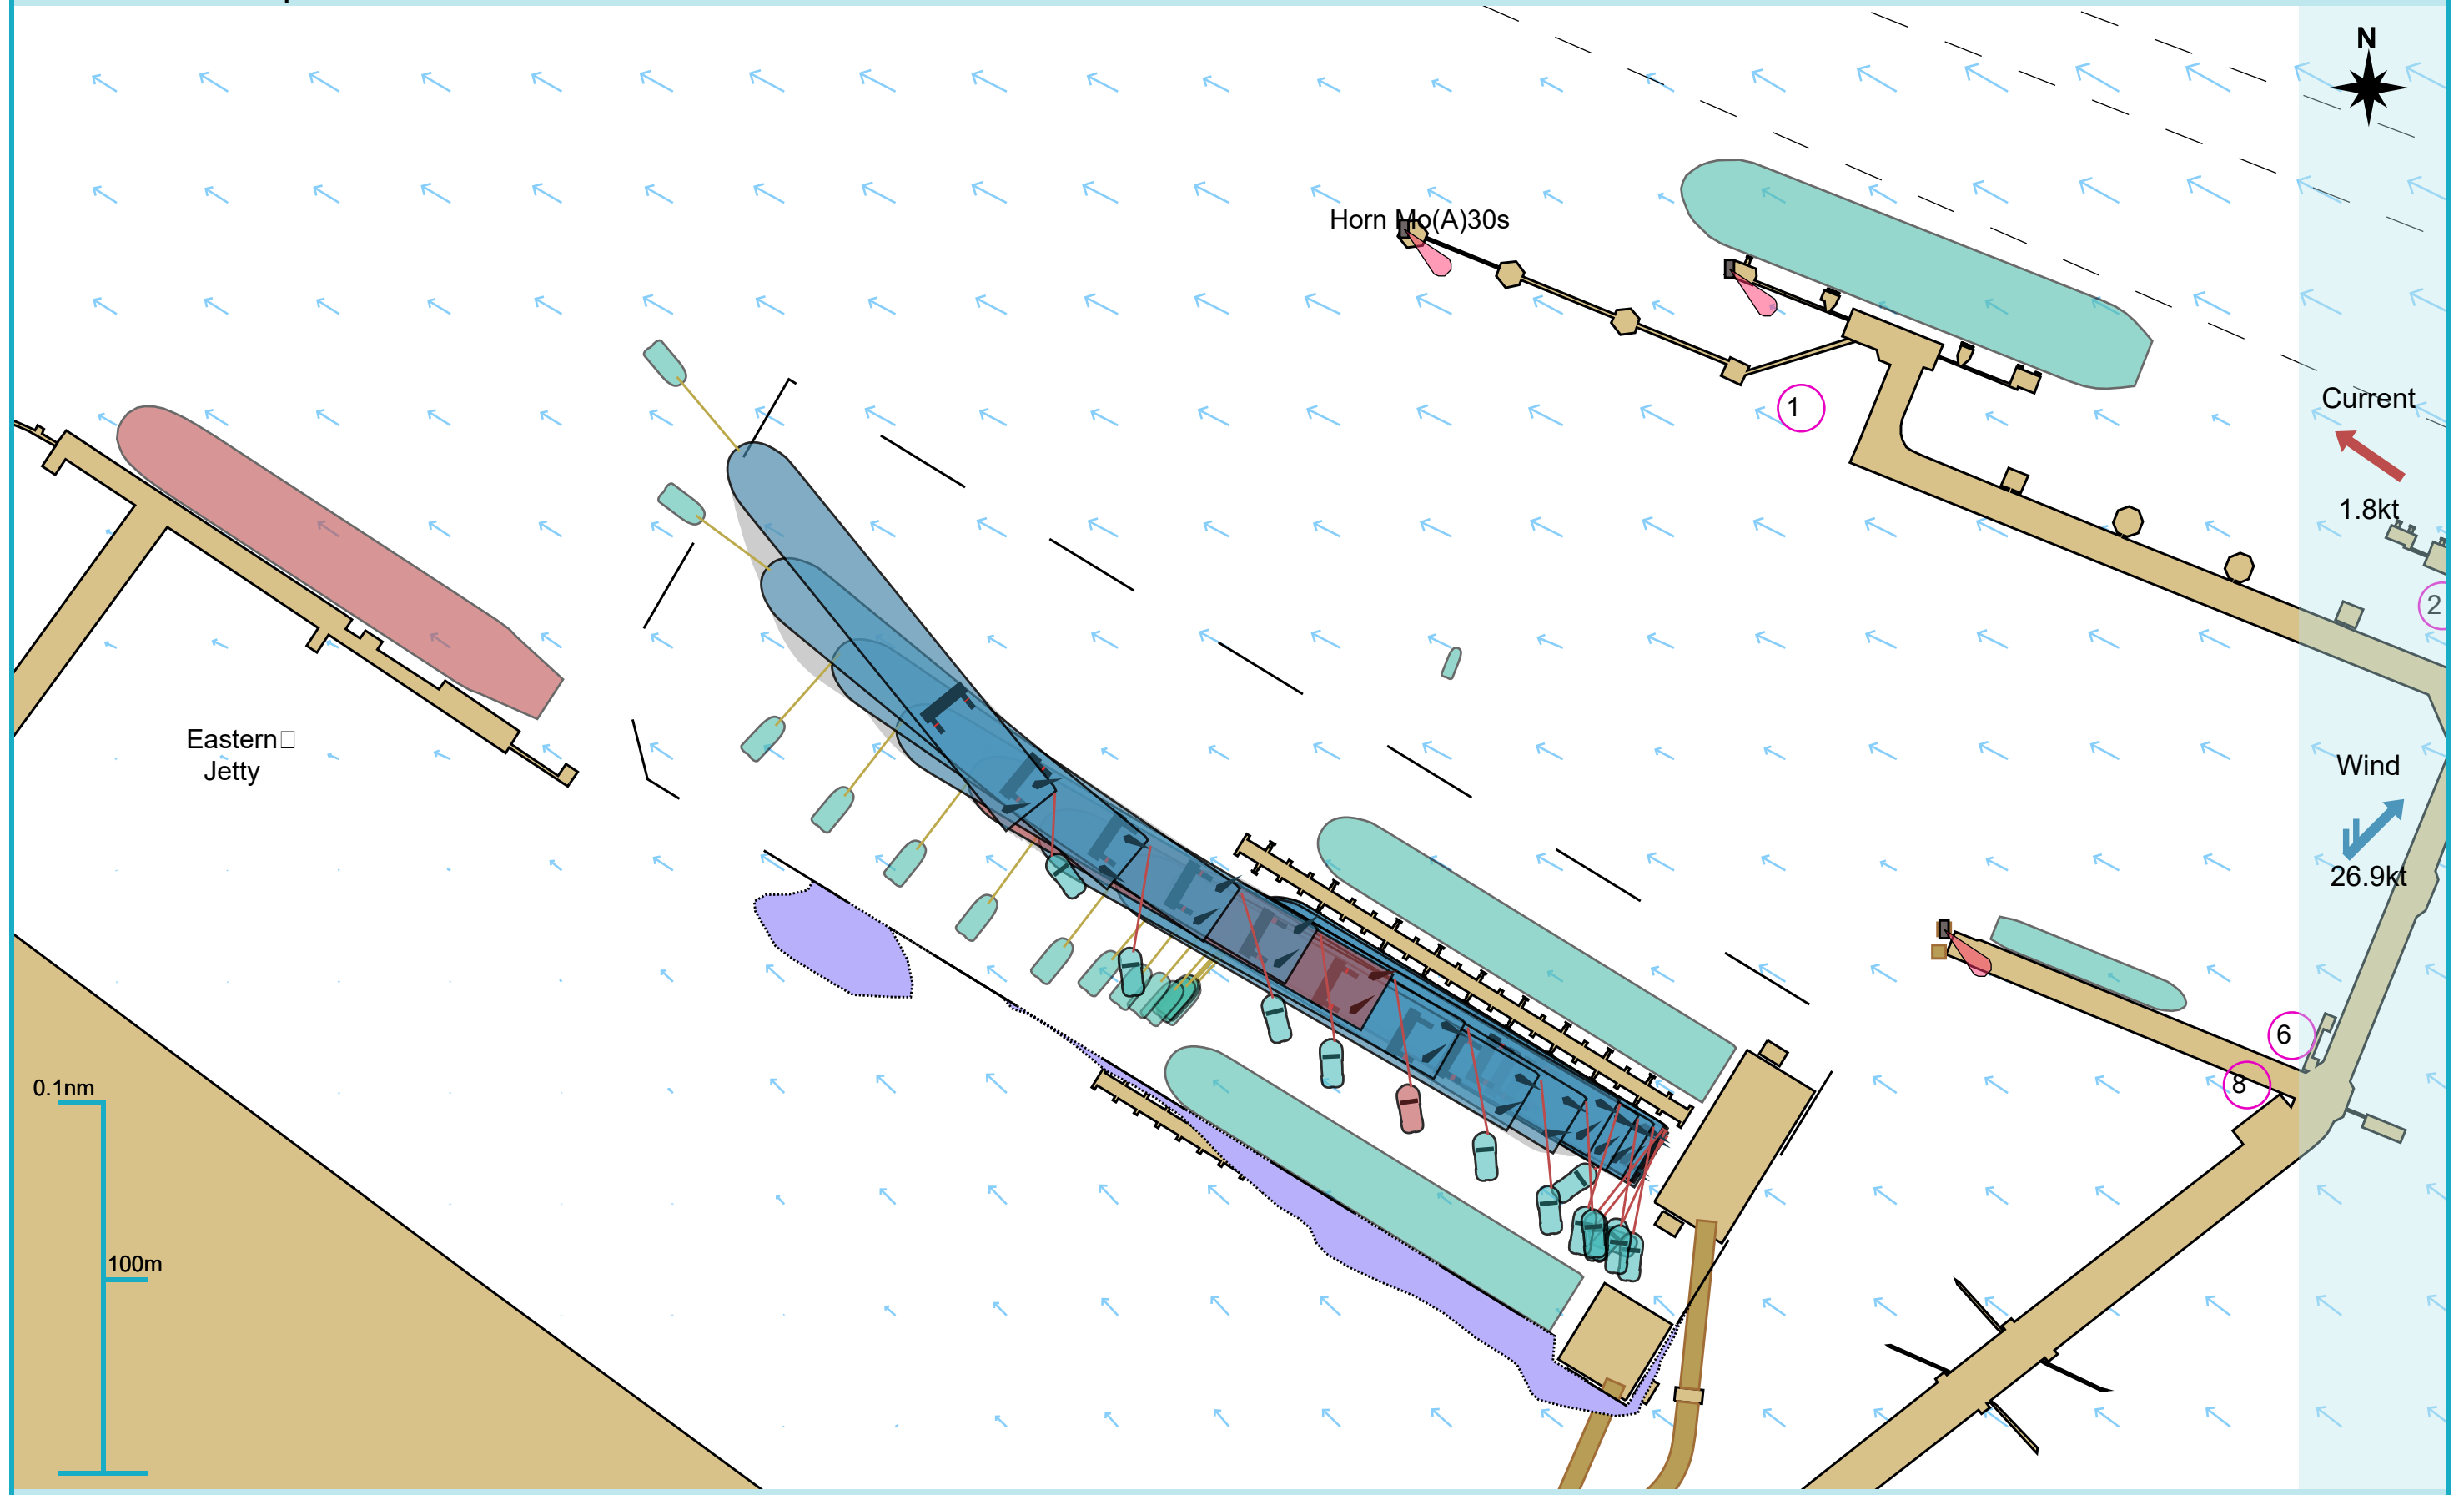

### Manoeuvre track plot

Ships plotted every 1 mins, highlight every 10 mins

Manoeuvre track plot

Ships plotted every 1 mins, highlight every 10 mins

### Manoeuvre track plot

Ships plotted every 1 mins, highlight every 10 mins