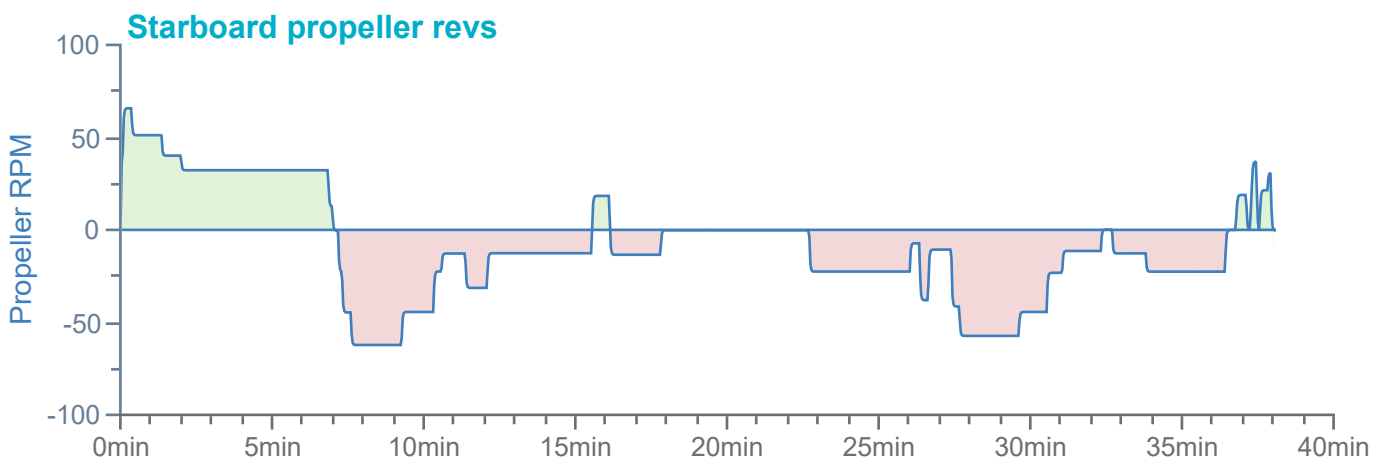

### Manoeuvre track plot

Ships plotted every 1 mins, highlight every 10 mins

### Manoeuvre track plot

Ships plotted every 1 mins, highlight every 10 mins

Manoeuvre track plot

Ships plotted every 1 mins, highlight every 10 mins