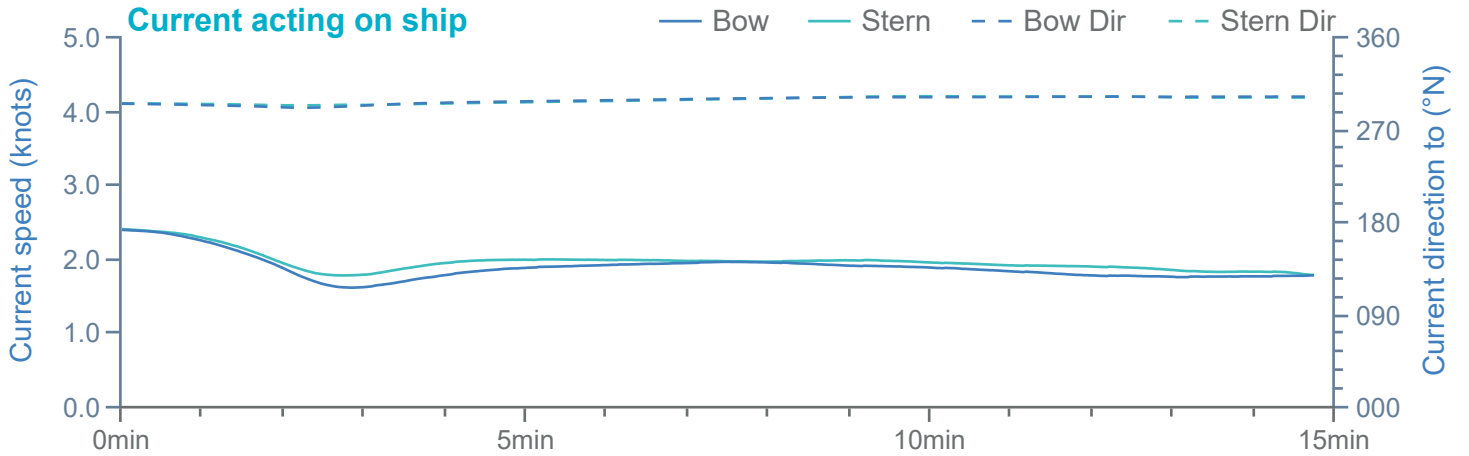

### Manoeuvre track plot

Ships plotted every 1 mins, highlight every 10 mins

### Manoeuvre track plot

Ships plotted every 1 mins, highlight every 10 mins

Manoeuvre track plot

Ships plotted every 1 mins, highlight every 10 mins

**HR Wallingford**  
*Working with water*

DMR 719286

FS 516431