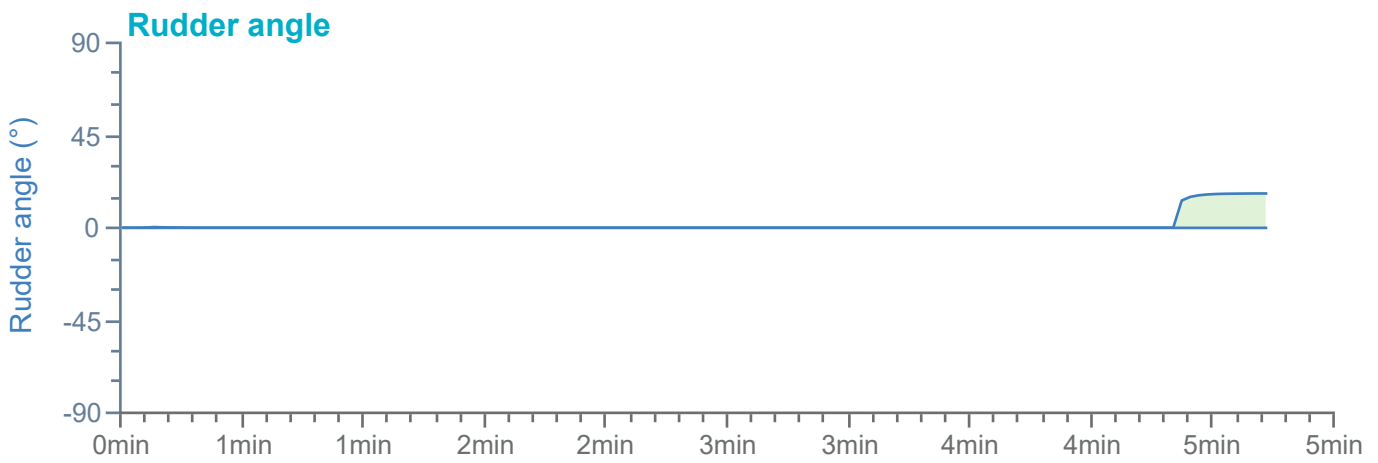

### Manoeuvre track plot

Ships plotted every 1 mins, highlight every 10 mins

Manoeuvre track plot

Ships plotted every 1 mins, highlight every 10 mins