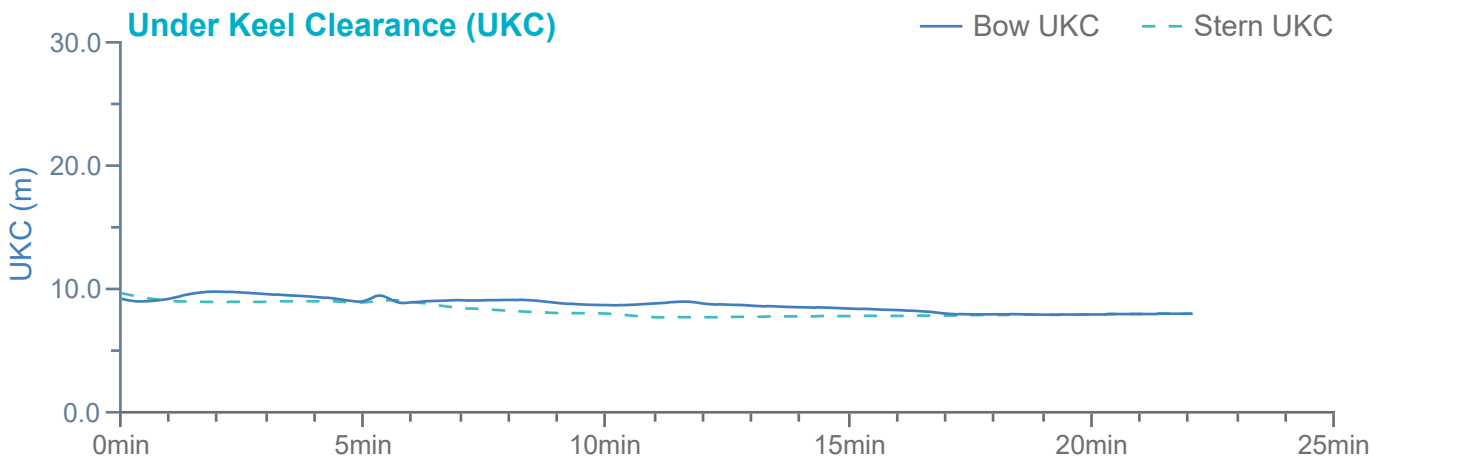

### Manoeuvre track plot

Ships plotted every 1 mins, highlight every 10 mins

Manoeuvre track plot

Ships plotted every 1 mins, highlight every 10 mins