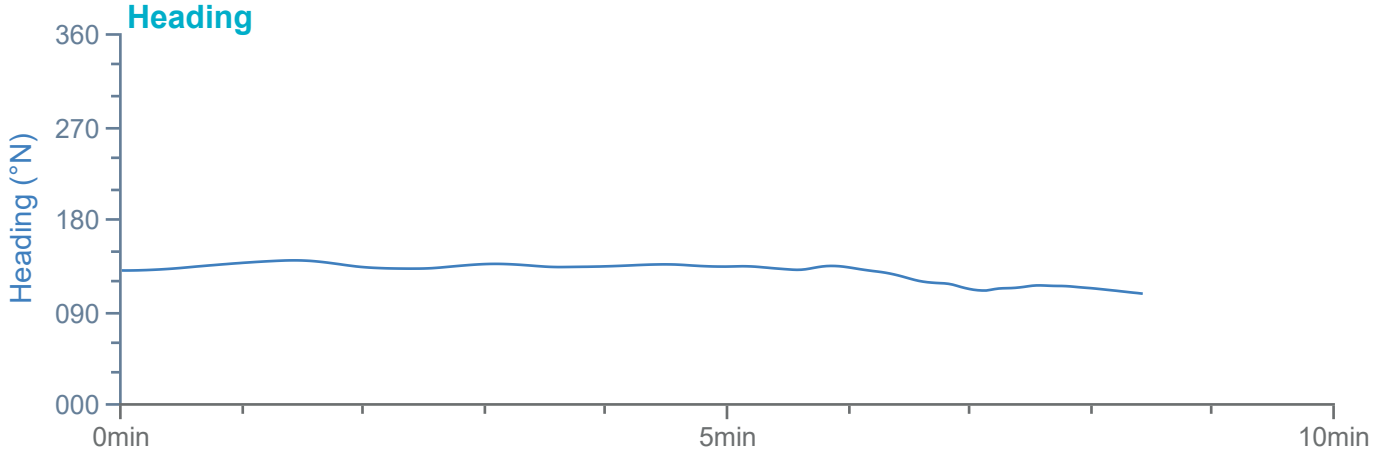

### Manoeuvre track plot

Ships plotted every 1 mins, highlight every 10 mins