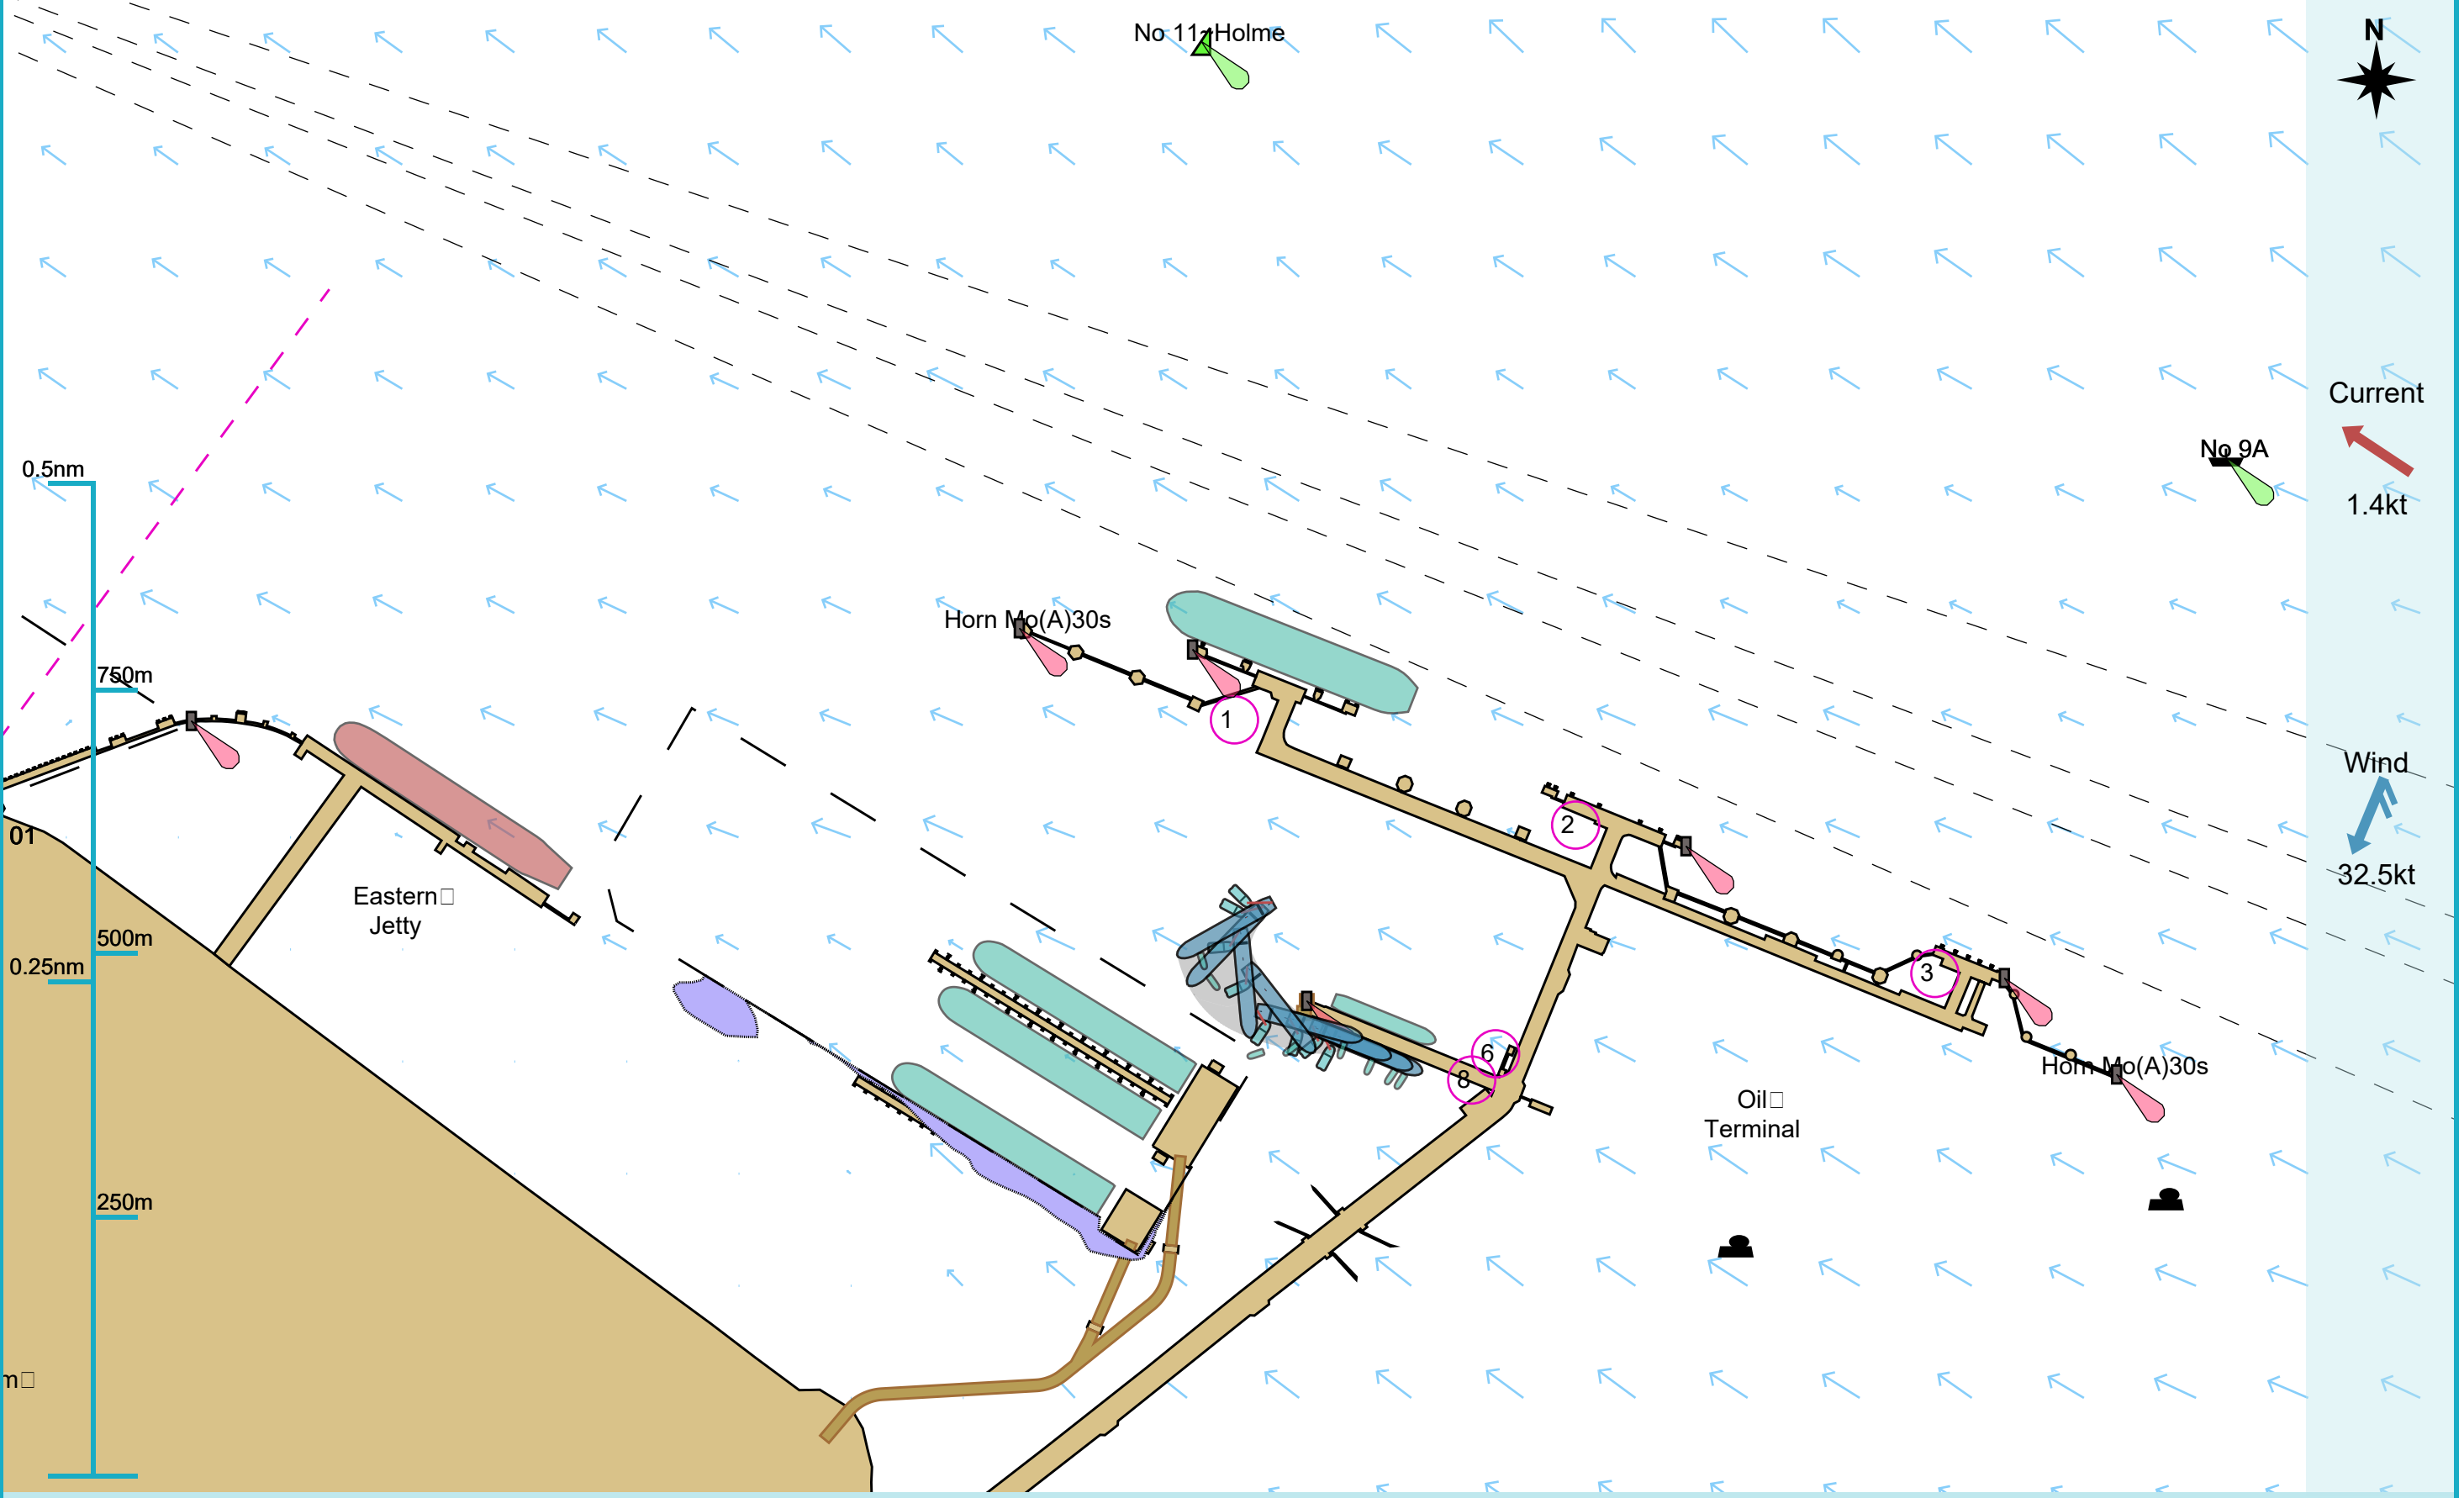

### Manoeuvre track plot

Ships plotted every 1 mins, highlight every 10 mins

### Manoeuvre track plot

### Manoeuvre track plot

0.5nm  
750m  
01  
500m  
0.25nm  
250m  
m

Ships plotted every 1 mins, highlight every 10 mins

### Manoeuvre track plot

Ships plotted every 1 mins, highlight every 10 mins

Manoeuvre track plot