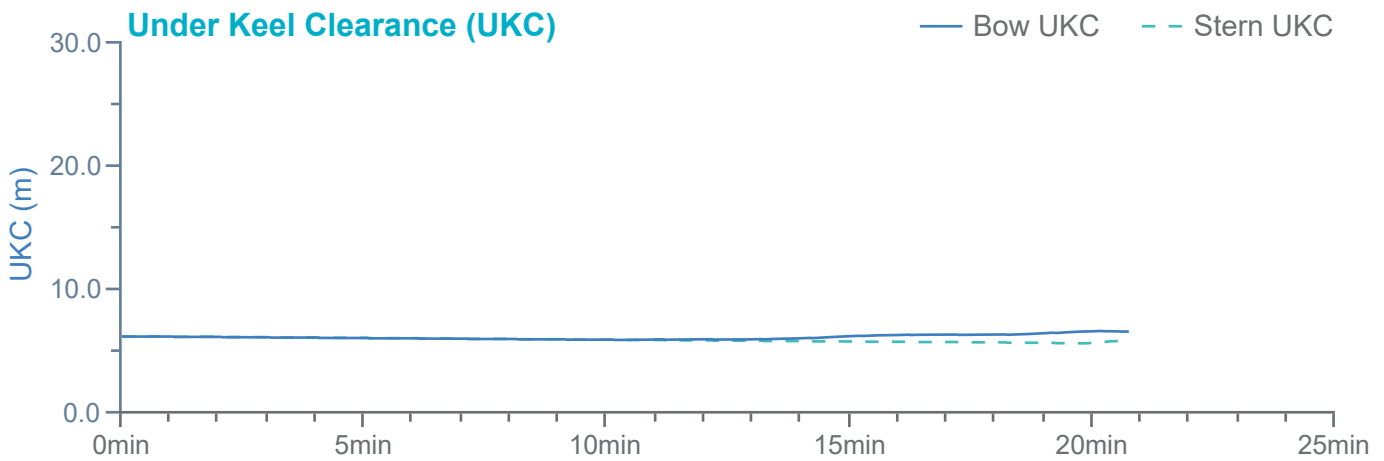

### Manoeuvre track plot

Ships plotted every 1 mins, highlight every 10 mins

Manoeuvre track plot

Ships plotted every 1 mins, highlight every 10 mins