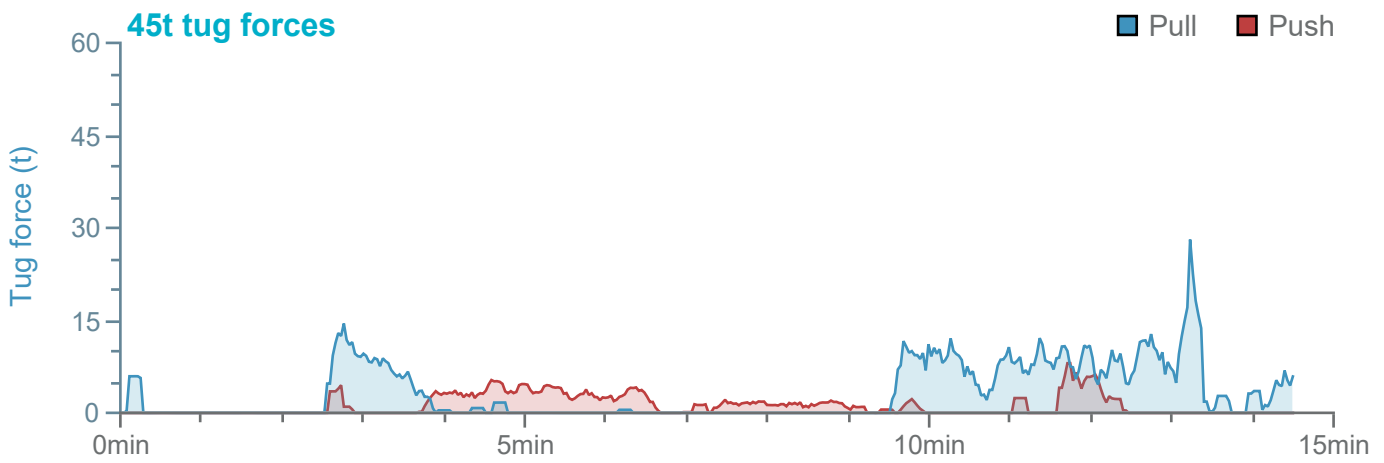

### Manoeuvre track plot

Ships plotted every 1 mins, highlight every 10 mins

### Manoeuvre track plot