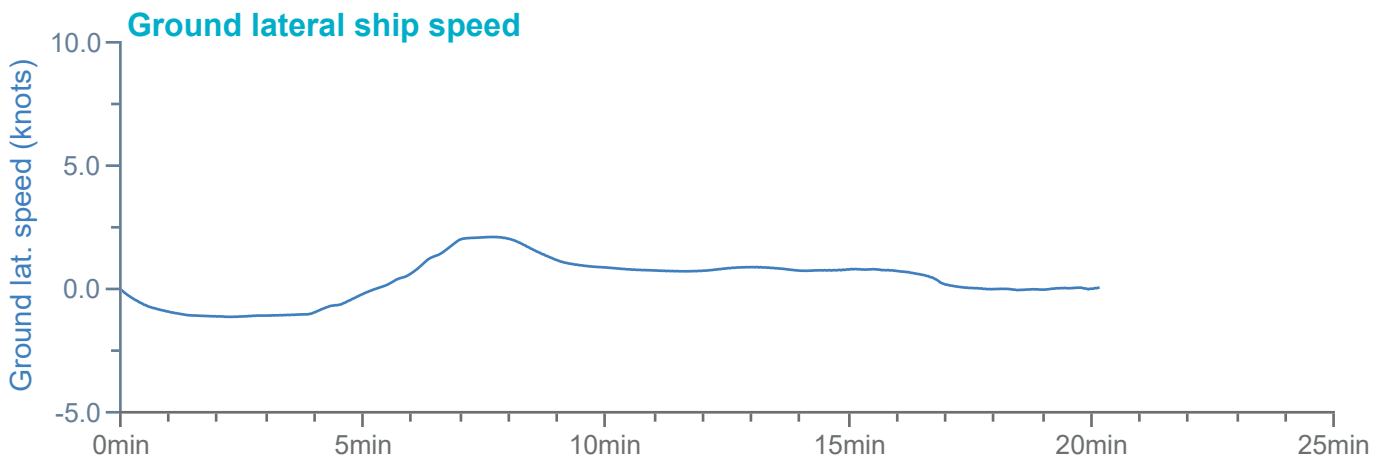

### Manoeuvre track plot

Ships plotted every 1 mins, highlight every 10 mins

### Manoeuvre track plot

Ships plotted every 1 mins, highlight every 10 mins

Manoeuvre track plot

Ships plotted every 1 mins, highlight every 10 mins