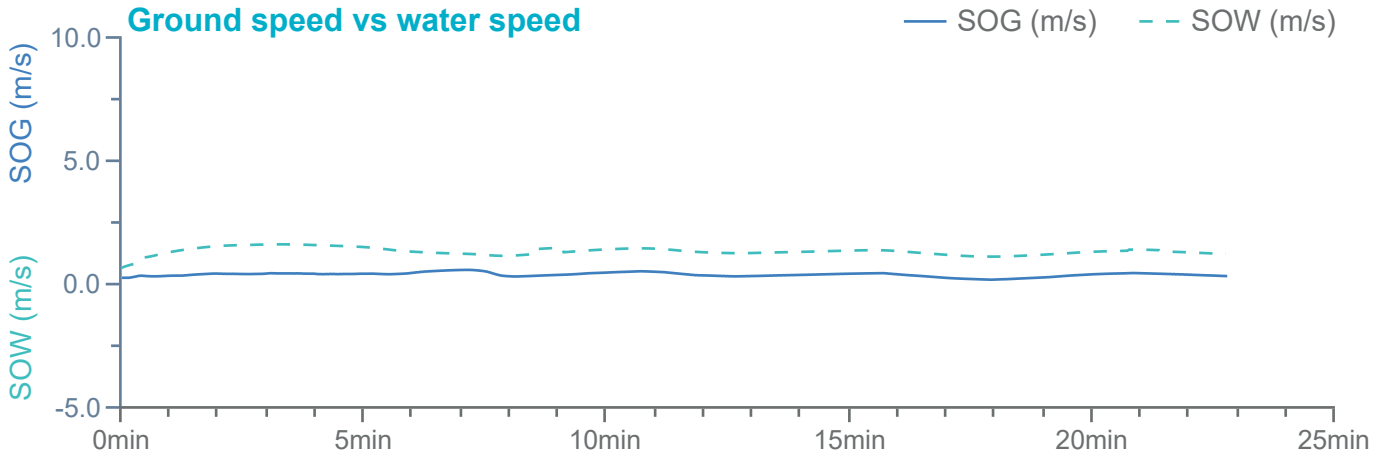

### Manoeuvre track plot

Ships plotted every 1 mins, highlight every 10 mins