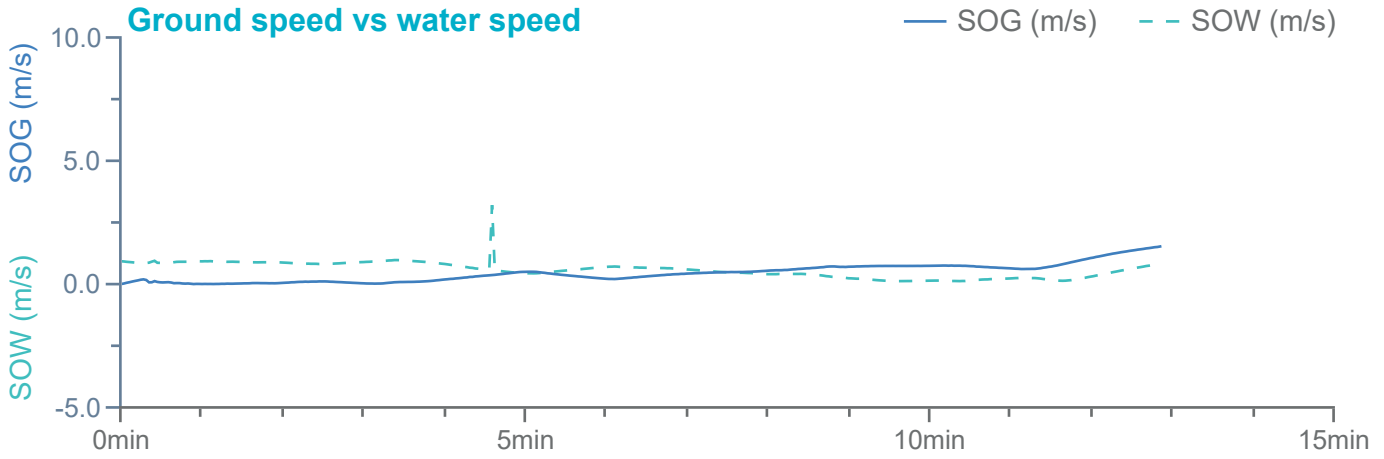

### Manoeuvre track plot

Ships plotted every 1 mins, highlight every 10 mins