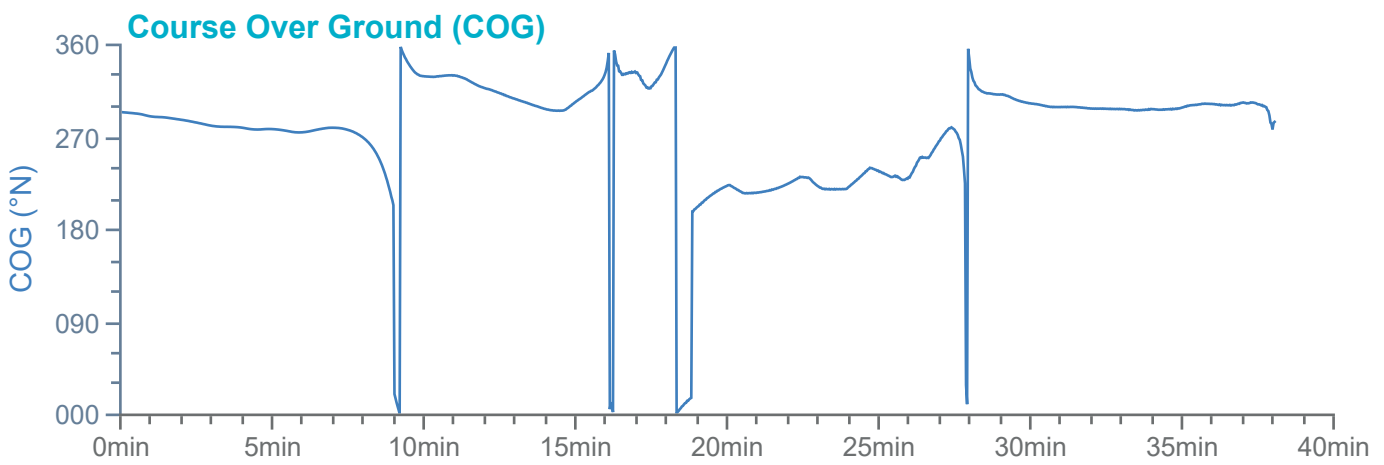

### Manoeuvre track plot

Ships plotted every 1 mins, highlight every 10 mins

### Manoeuvre track plot

Ships plotted every 1 mins, highlight every 10 mins

Manoeuvre track plot

Ships plotted every 1 mins, highlight every 10 mins