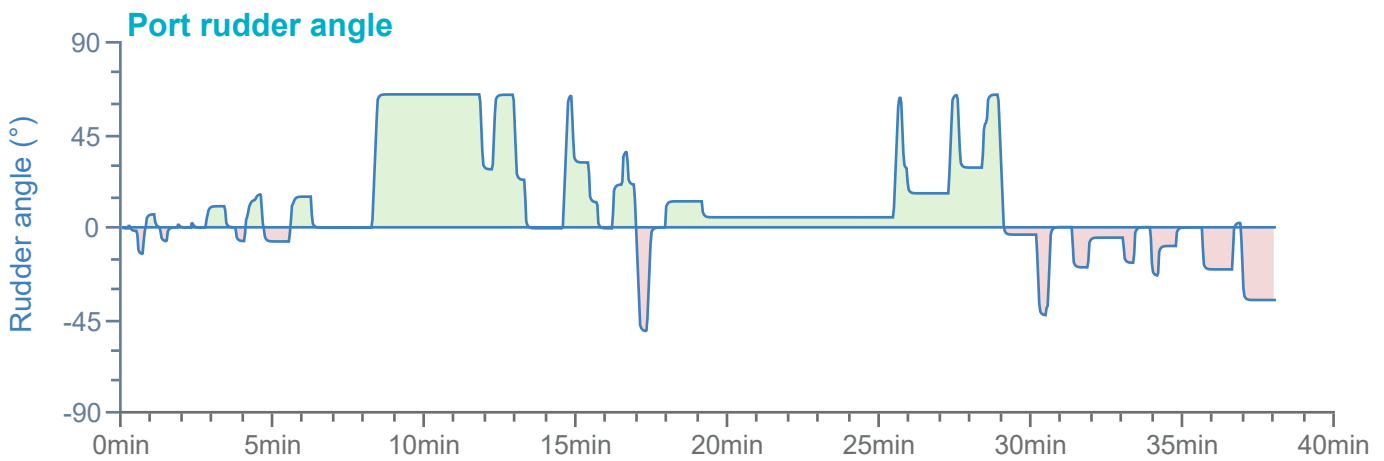

### Manoeuvre track plot

Ships plotted every 1 mins, highlight every 10 mins

### Manoeuvre track plot

Ships plotted every 1 mins, highlight every 10 mins

Manoeuvre track plot

Ships plotted every 1 mins, highlight every 10 mins