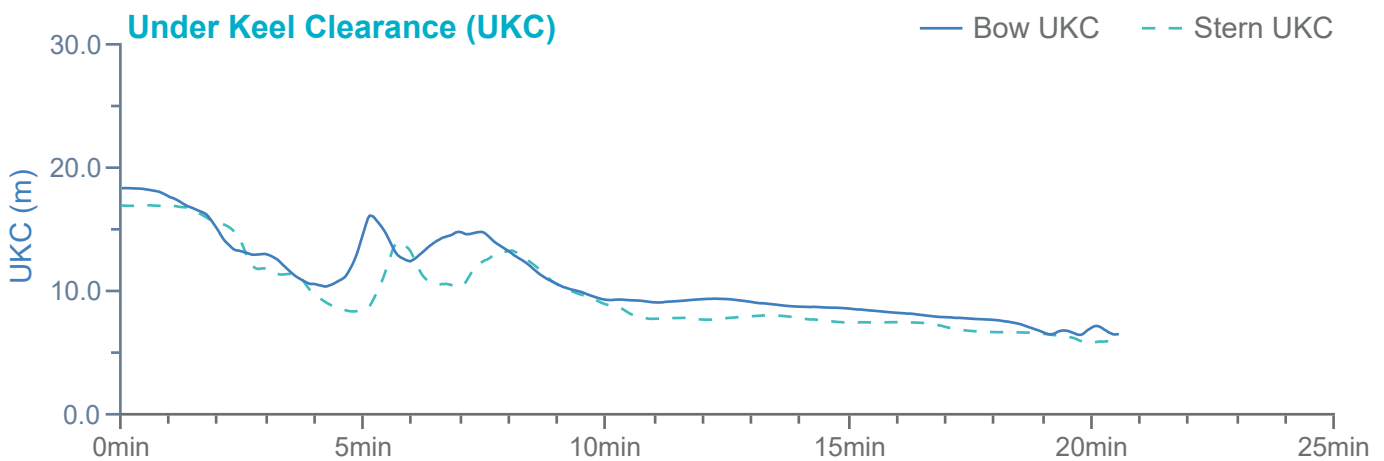

### Manoeuvre track plot

Ships plotted every 1 mins, highlight every 10 mins

### Manoeuvre track plot

Ships plotted every 1 mins, highlight every 10 mins

Manoeuvre track plot

Ships plotted every 1 mins, highlight every 10 mins