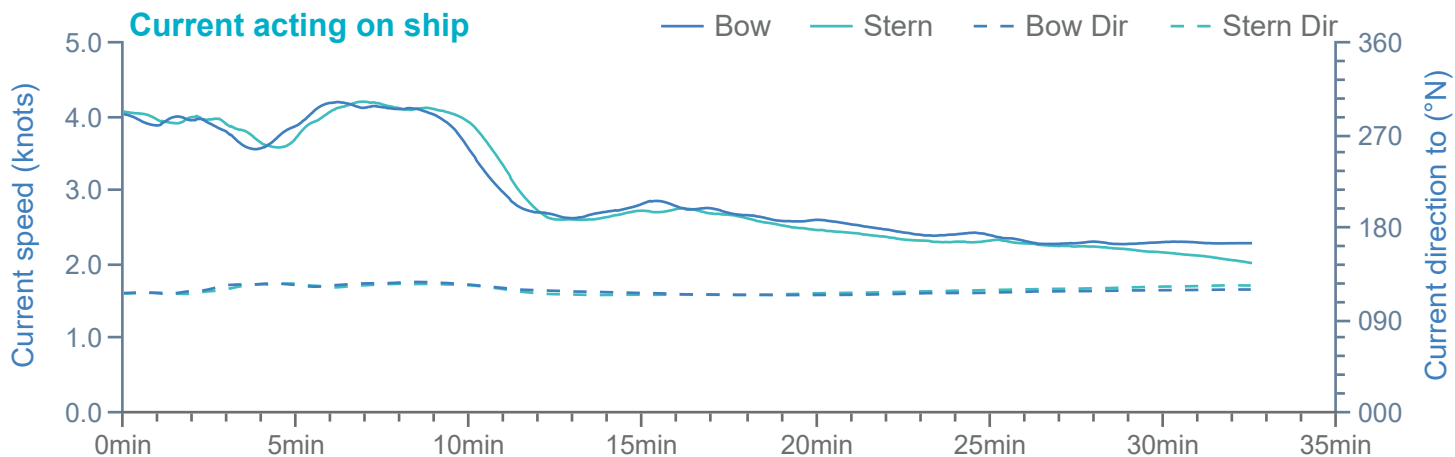

### Manoeuvre track plot

Ships plotted every 1 mins, highlight every 10 mins

Manoeuvre track plot

Ships plotted every 1 mins, highlight every 10 mins

### Manoeuvre track plot

Ships plotted every 1 mins, highlight every 10 mins