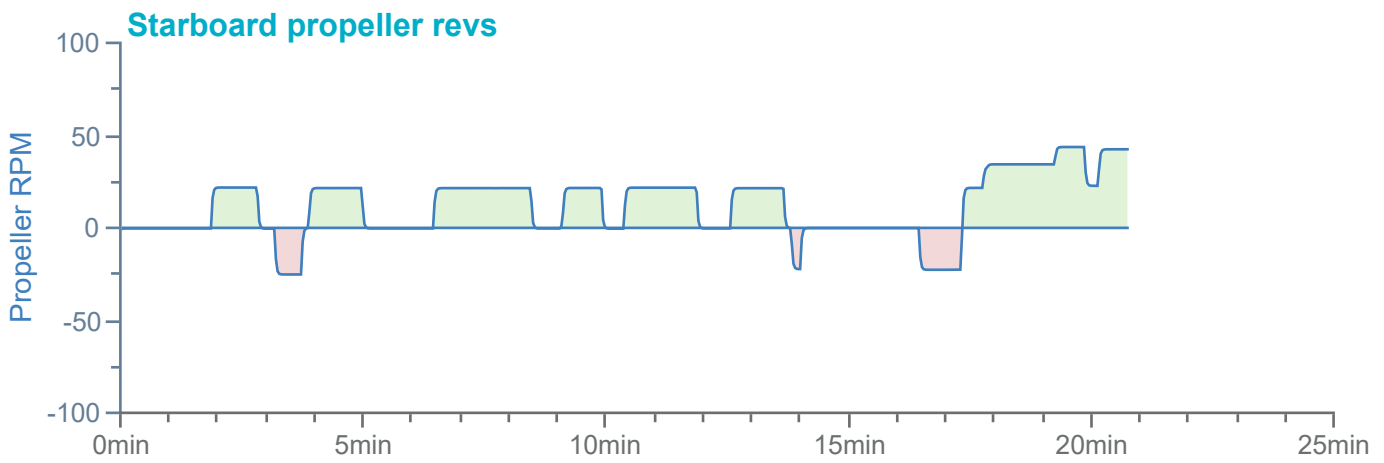

### Manoeuvre track plot

Ships plotted every 1 mins, highlight every 10 mins

Manoeuvre track plot

Ships plotted every 1 mins, highlight every 10 mins

### Manoeuvre track plot

Ships plotted every 1 mins, highlight every 10 mins