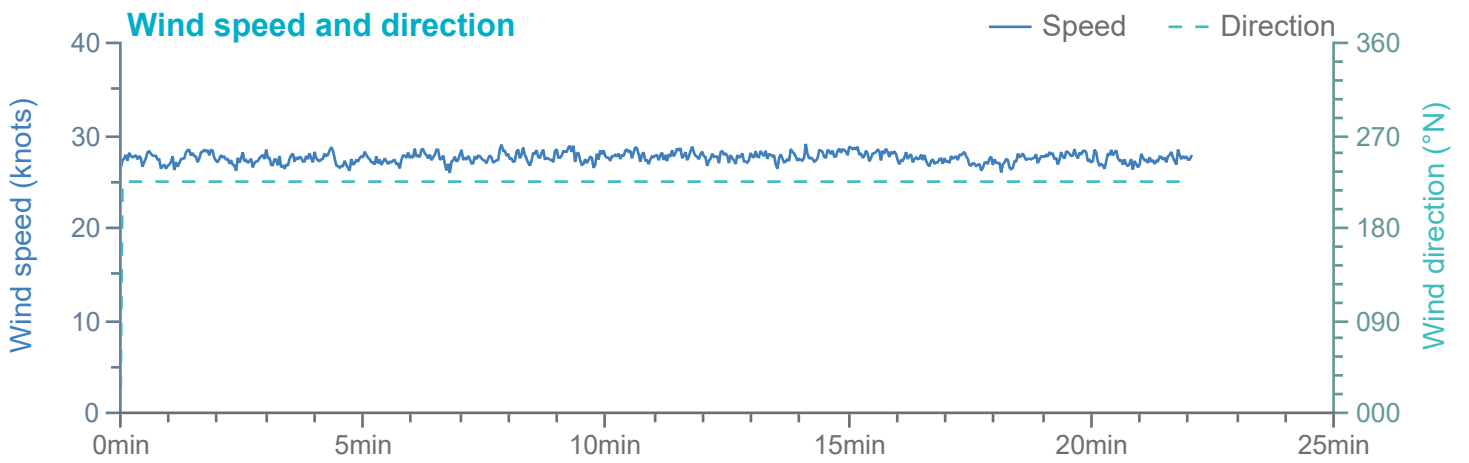

### Manoeuvre track plot

Ships plotted every 1 mins, highlight every 10 mins

Manoeuvre track plot

Ships plotted every 1 mins, highlight every 10 mins