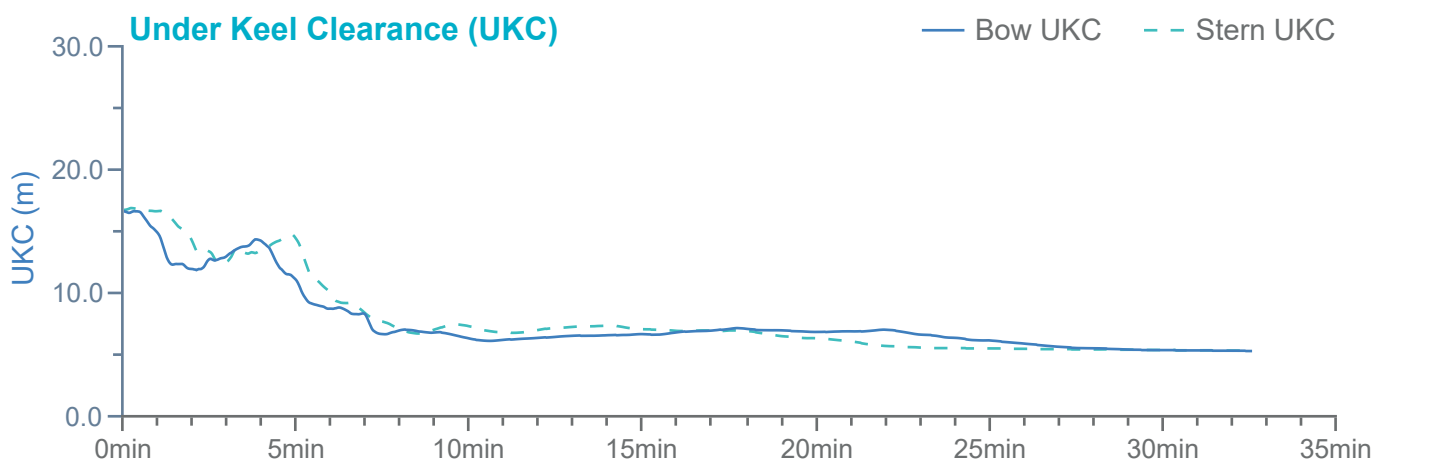

### Manoeuvre track plot

Ships plotted every 1 mins, highlight every 10 mins

Manoeuvre track plot

Ships plotted every 1 mins, highlight every 10 mins

### Manoeuvre track plot

Ships plotted every 1 mins, highlight every 10 mins