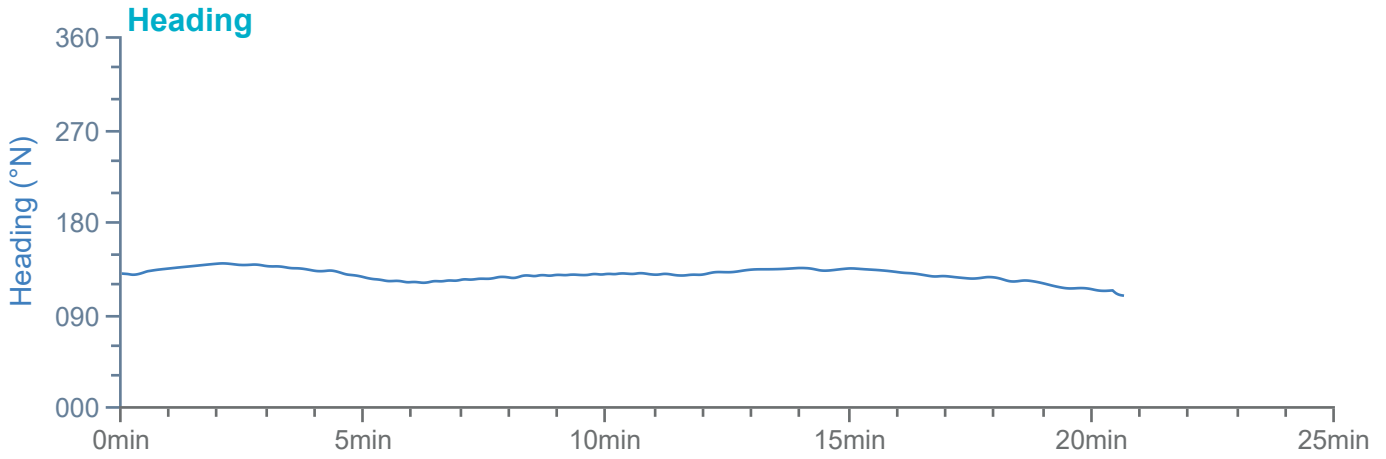

### Manoeuvre track plot

Ships plotted every 1 mins, highlight every 10 mins