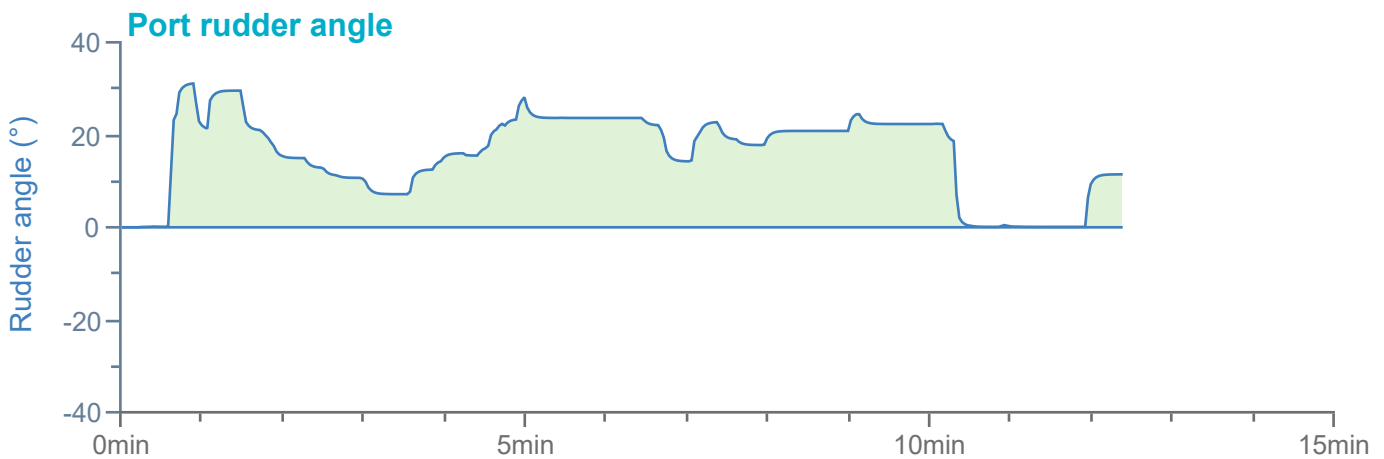

### Manoeuvre track plot

Ships plotted every 1 mins, highlight every 10 mins

### Manoeuvre track plot

Ships plotted every 1 mins, highlight every 10 mins

Manoeuvre track plot

Ships plotted every 1 mins, highlight every 10 mins