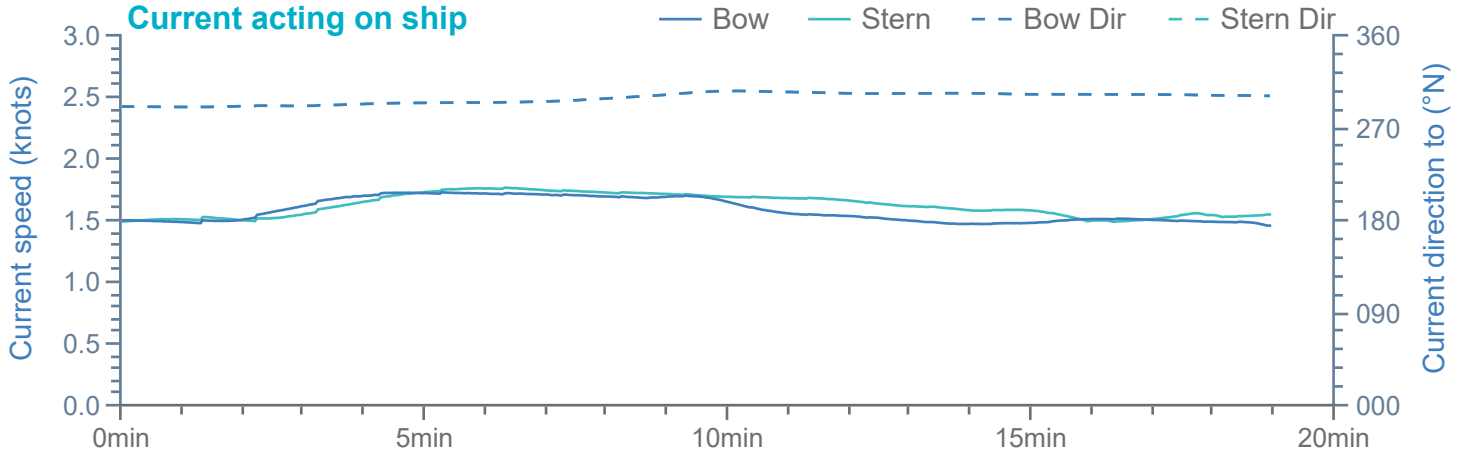

### Manoeuvre track plot

Ships plotted every 1 mins, highlight every 10 mins

### Manoeuvre track plot