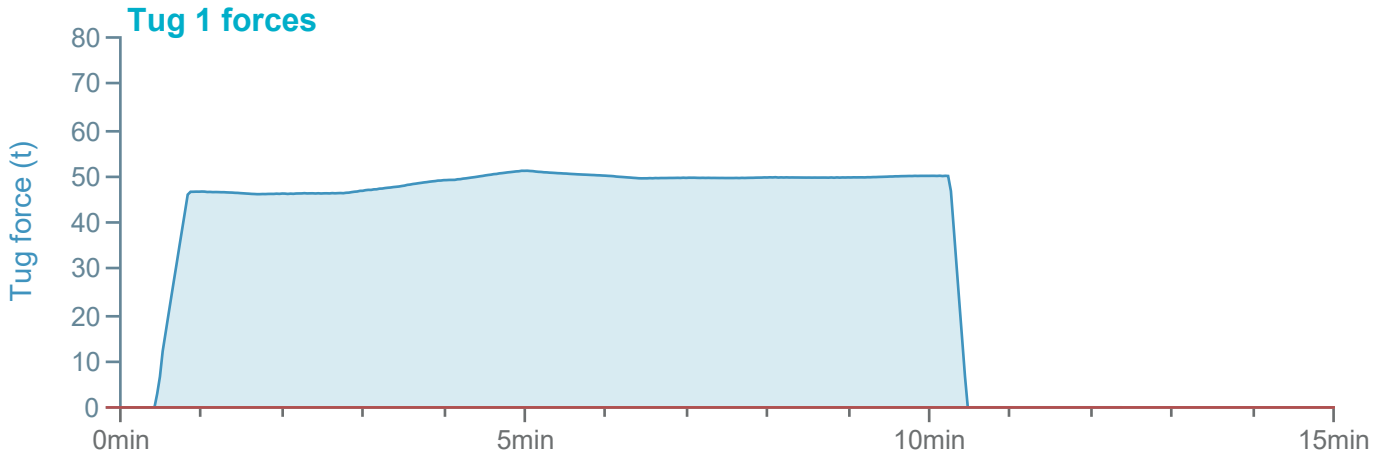

### Manoeuvre track plot

Ships plotted every 1 mins, highlight every 10 mins

Manoeuvre track plot

Ships plotted every 1 mins, highlight every 10 mins

### Manoeuvre track plot

Ships plotted every 1 mins, highlight every 10 mins