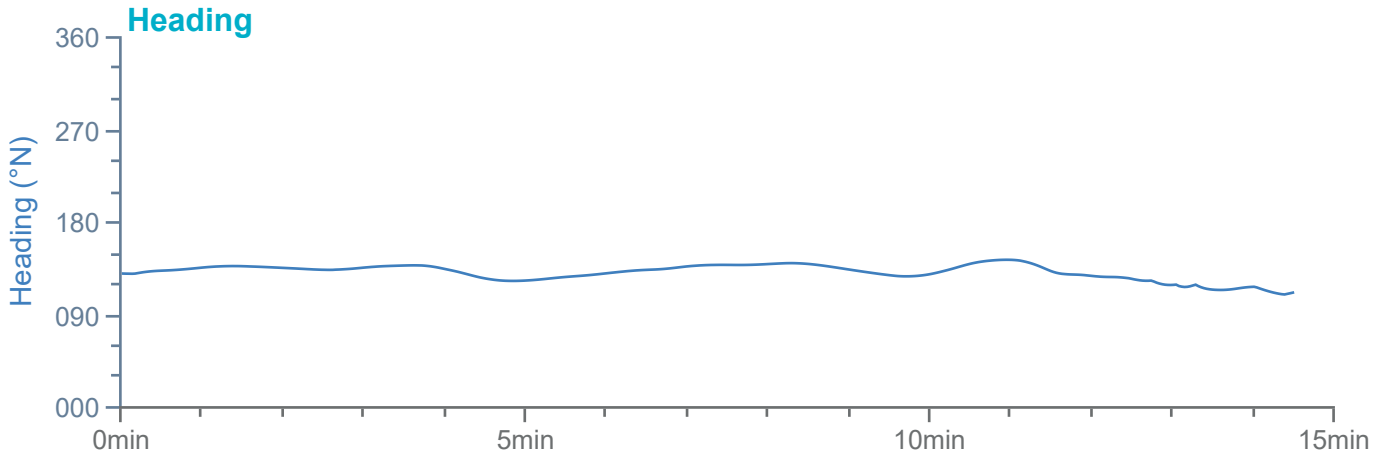

### Manoeuvre track plot

Ships plotted every 1 mins, highlight every 10 mins