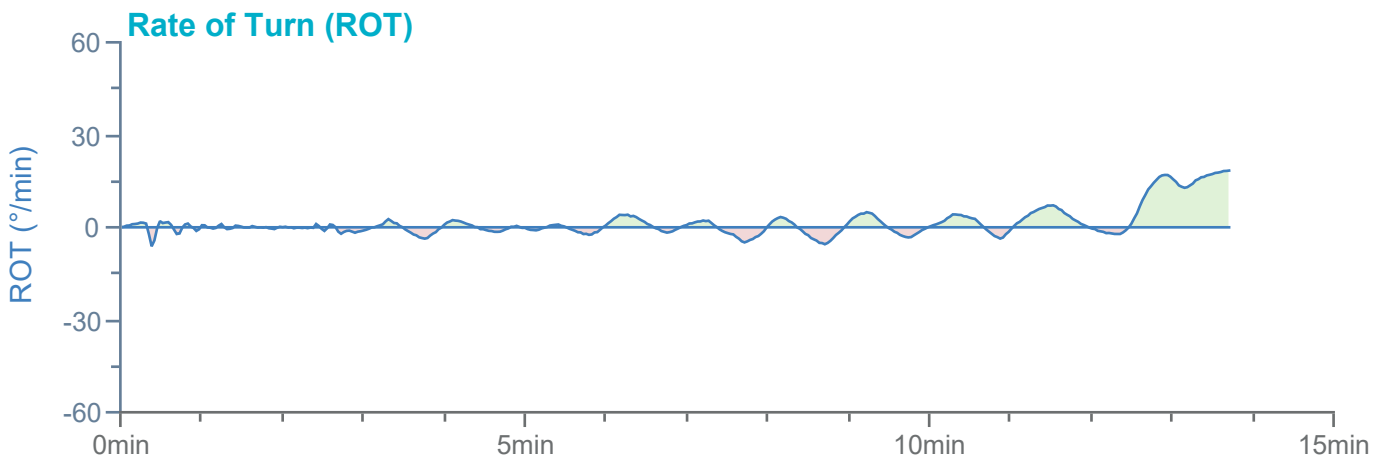

### Manoeuvre track plot

Ships plotted every 1 mins, highlight every 10 mins

Manoeuvre track plot

Ships plotted every 1 mins, highlight every 10 mins

### Manoeuvre track plot

Ships plotted every 1 mins, highlight every 10 mins