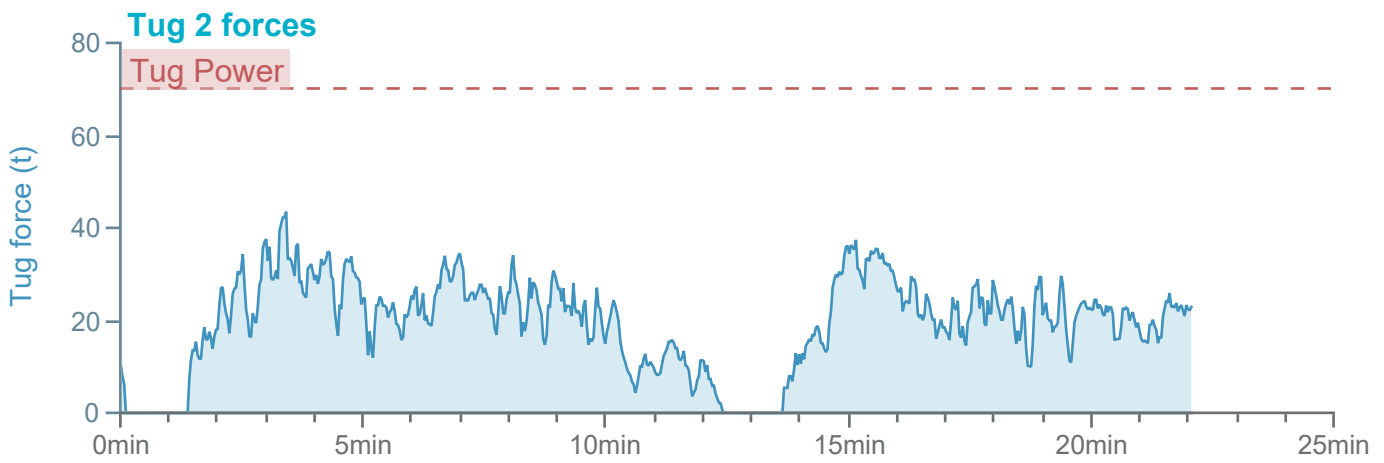

### Manoeuvre track plot

Ships plotted every 1 mins, highlight every 10 mins

Manoeuvre track plot

Ships plotted every 1 mins, highlight every 10 mins