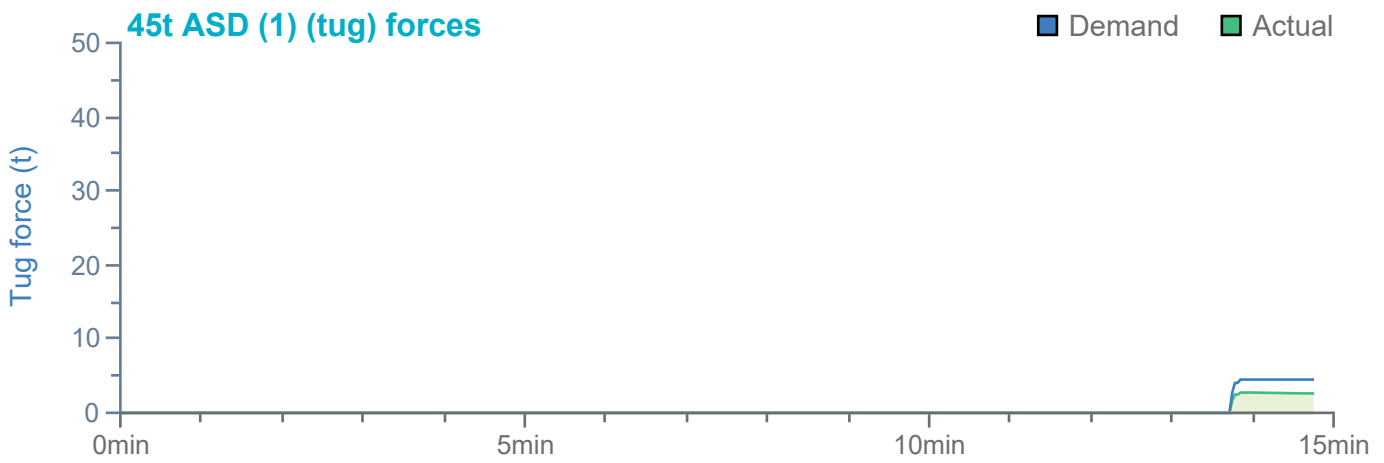

### Manoeuvre track plot

Ships plotted every 1 mins, highlight every 10 mins

### Manoeuvre track plot

Ships plotted every 1 mins, highlight every 10 mins

Manoeuvre track plot

Ships plotted every 1 mins, highlight every 10 mins

**HR Wallingford**  
*Working with water*

DMR 719286

FS 516431