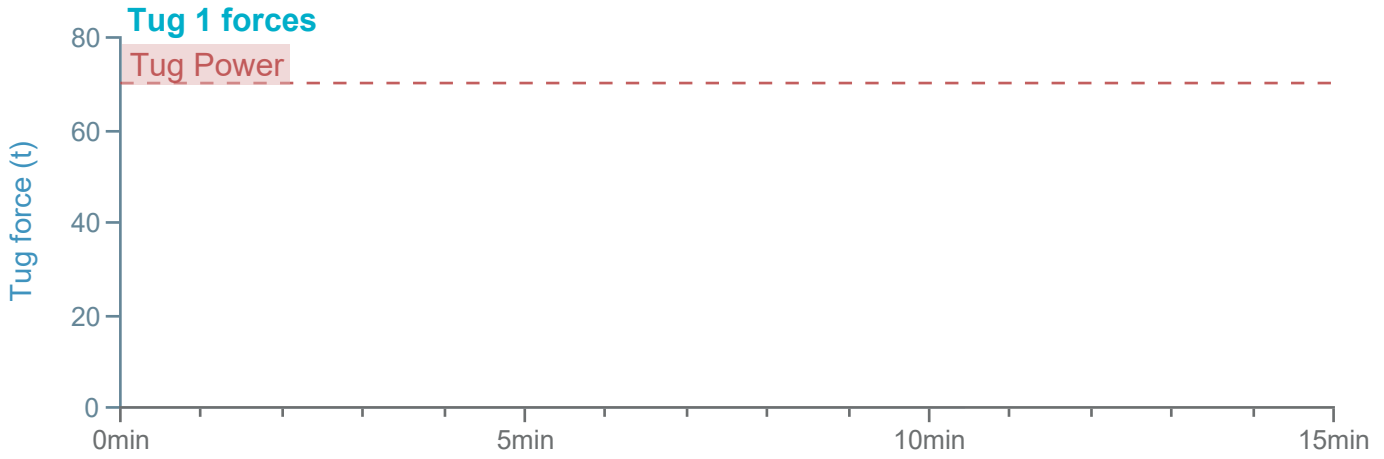

### Manoeuvre track plot

Ships plotted every 1 mins, highlight every 10 mins

Manoeuvre track plot

Ships plotted every 1 mins, highlight every 10 mins