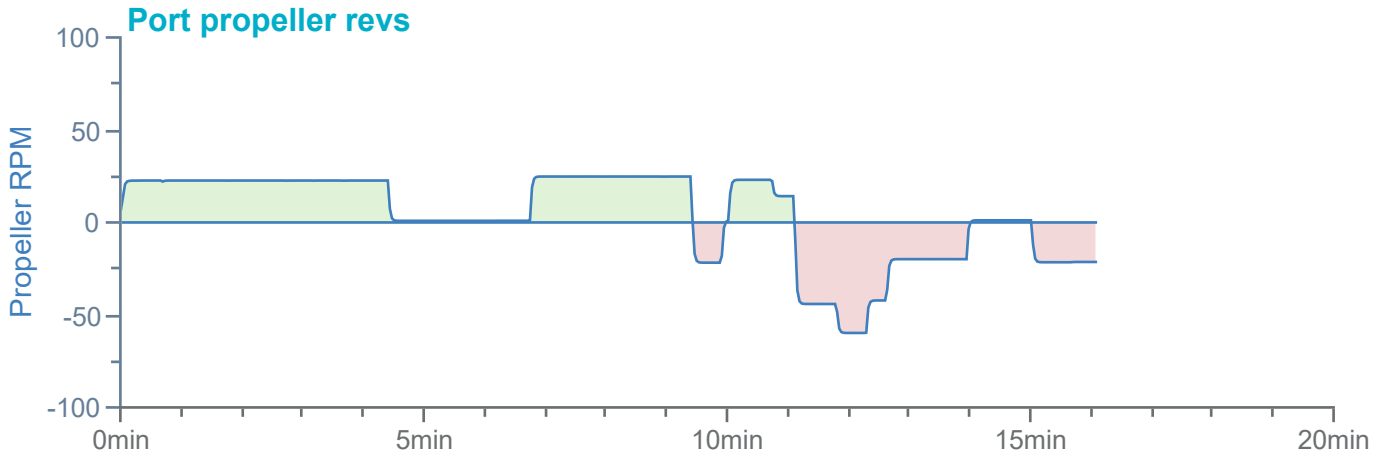

### Manoeuvre track plot

Ships plotted every 1 mins, highlight every 10 mins

Manoeuvre track plot

Ships plotted every 1 mins, highlight every 10 mins