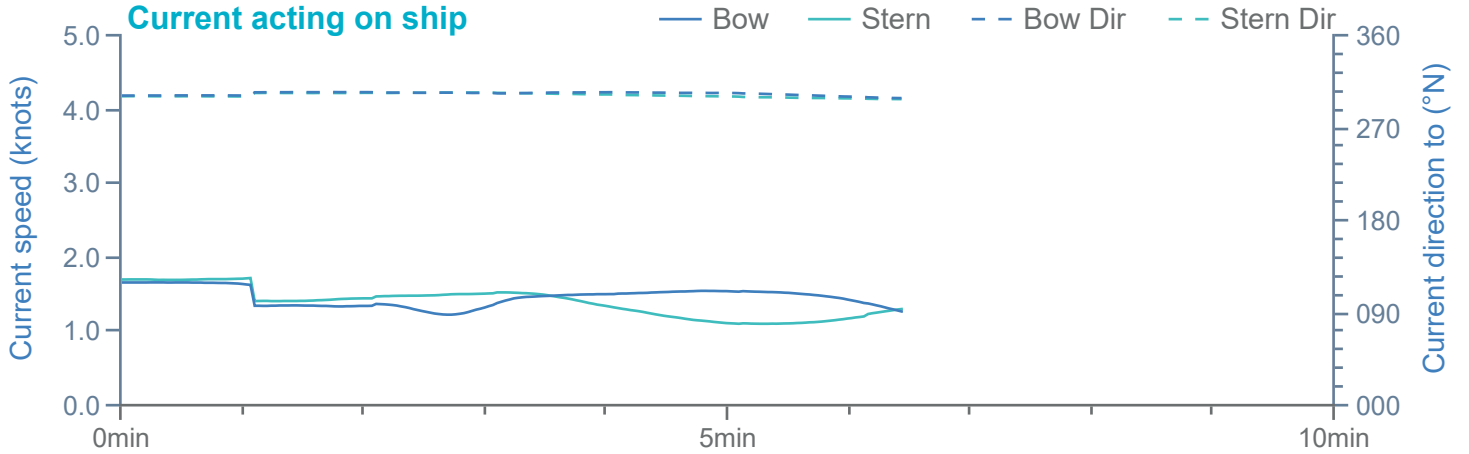

### Manoeuvre track plot

0.5nm  
750m  
01  
500m  
0.25nm  
250m  
m

Ships plotted every 1 mins, highlight every 10 mins

### Manoeuvre track plot