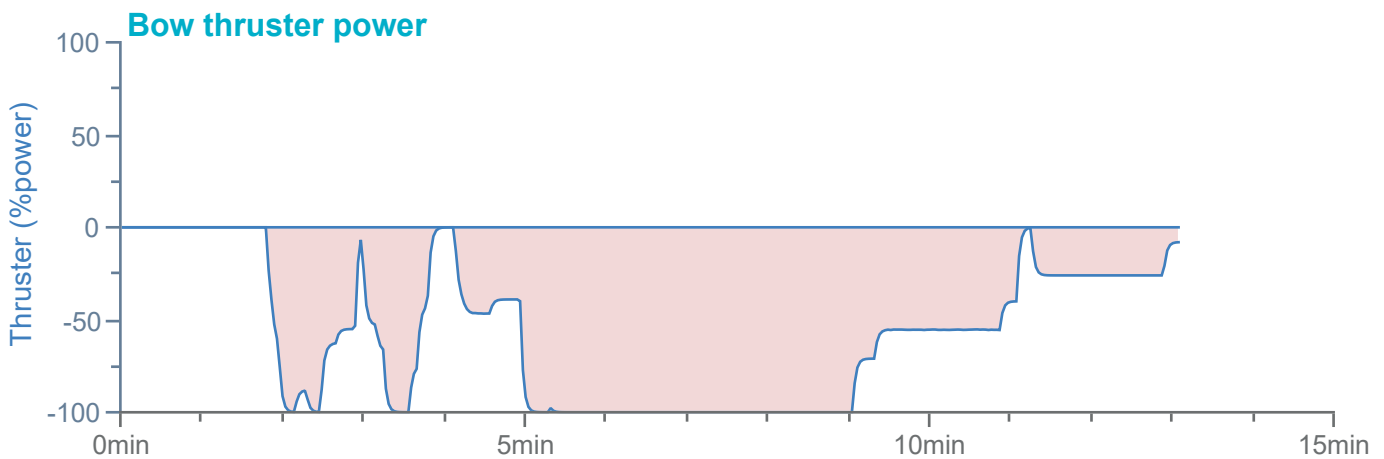

### Manoeuvre track plot

Ships plotted every 1 mins, highlight every 10 mins

Manoeuvre track plot