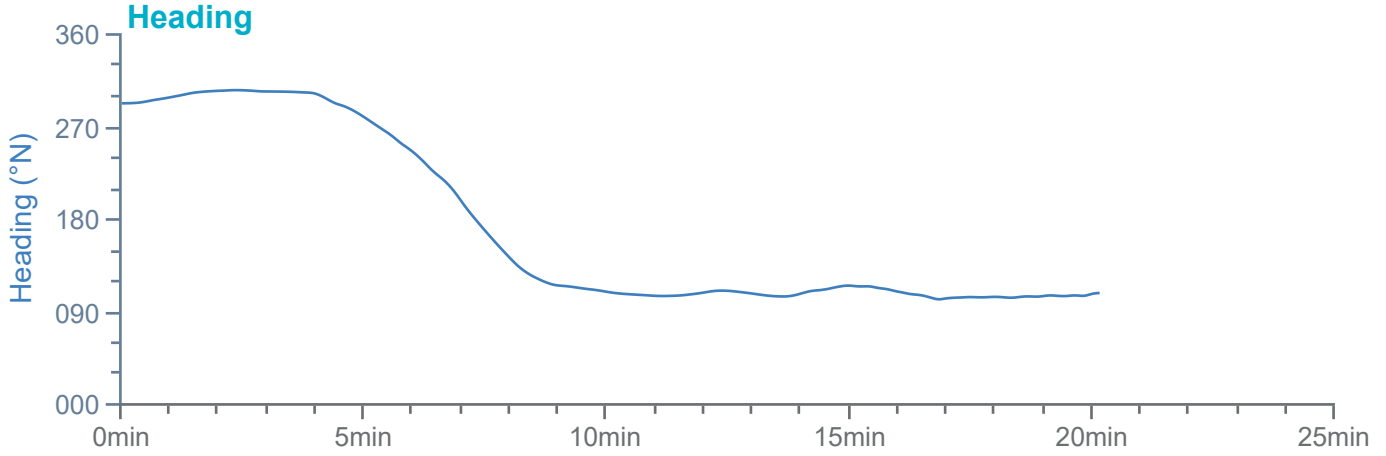

### Manoeuvre track plot

Ships plotted every 1 mins, highlight every 10 mins

### Manoeuvre track plot

Ships plotted every 1 mins, highlight every 10 mins

Manoeuvre track plot

Ships plotted every 1 mins, highlight every 10 mins