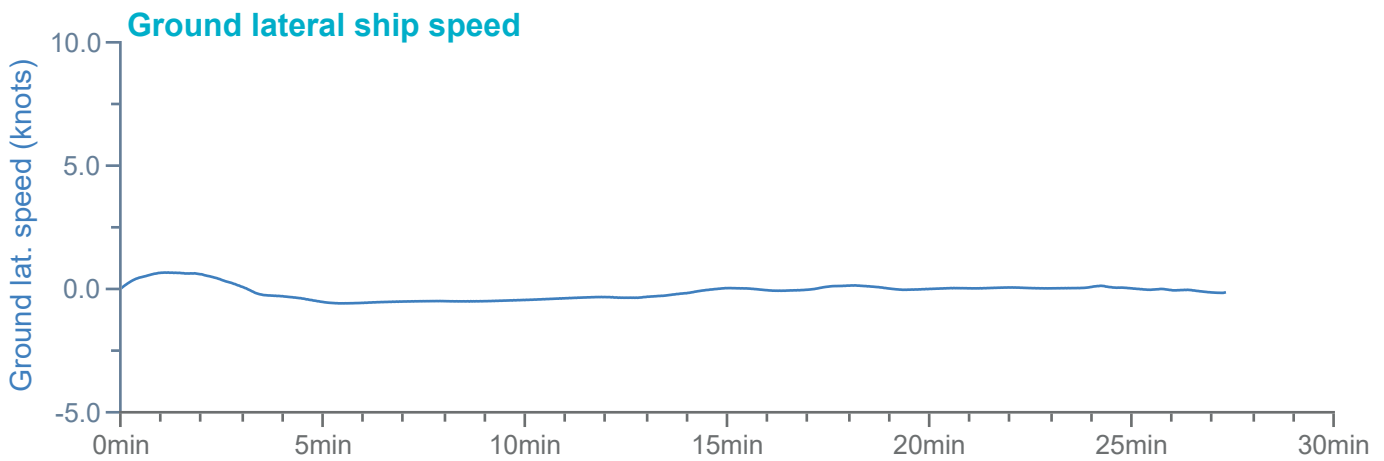

### Manoeuvre track plot

Ships plotted every 1 mins, highlight every 10 mins

### Manoeuvre track plot

Ships plotted every 1 mins, highlight every 10 mins

Manoeuvre track plot

Ships plotted every 1 mins, highlight every 10 mins