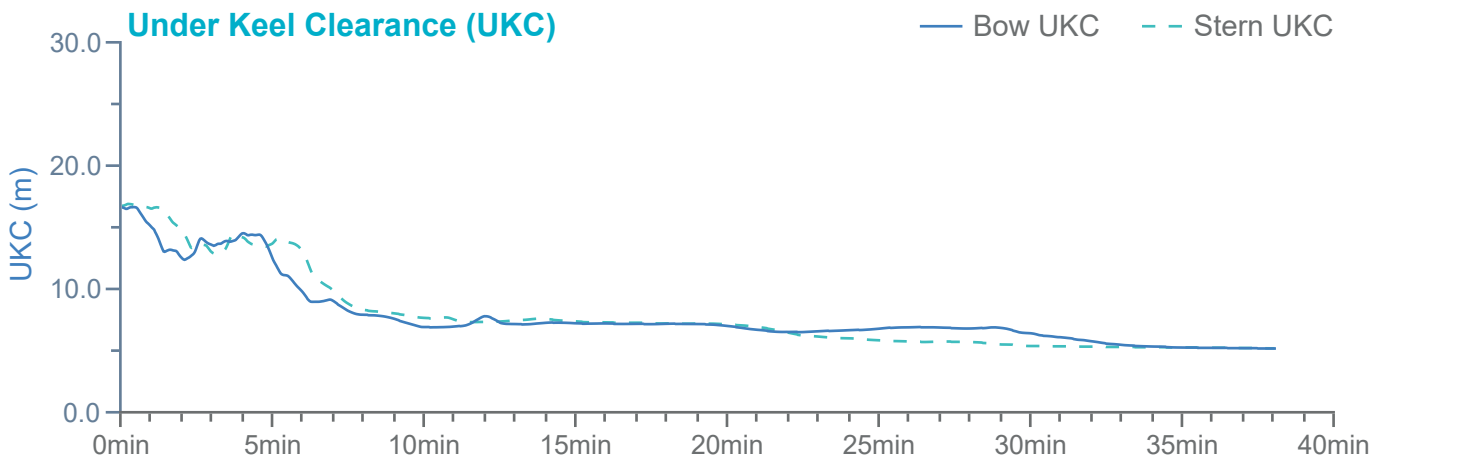

### Manoeuvre track plot

Ships plotted every 1 mins, highlight every 10 mins

### Manoeuvre track plot

Ships plotted every 1 mins, highlight every 10 mins

Manoeuvre track plot

Ships plotted every 1 mins, highlight every 10 mins