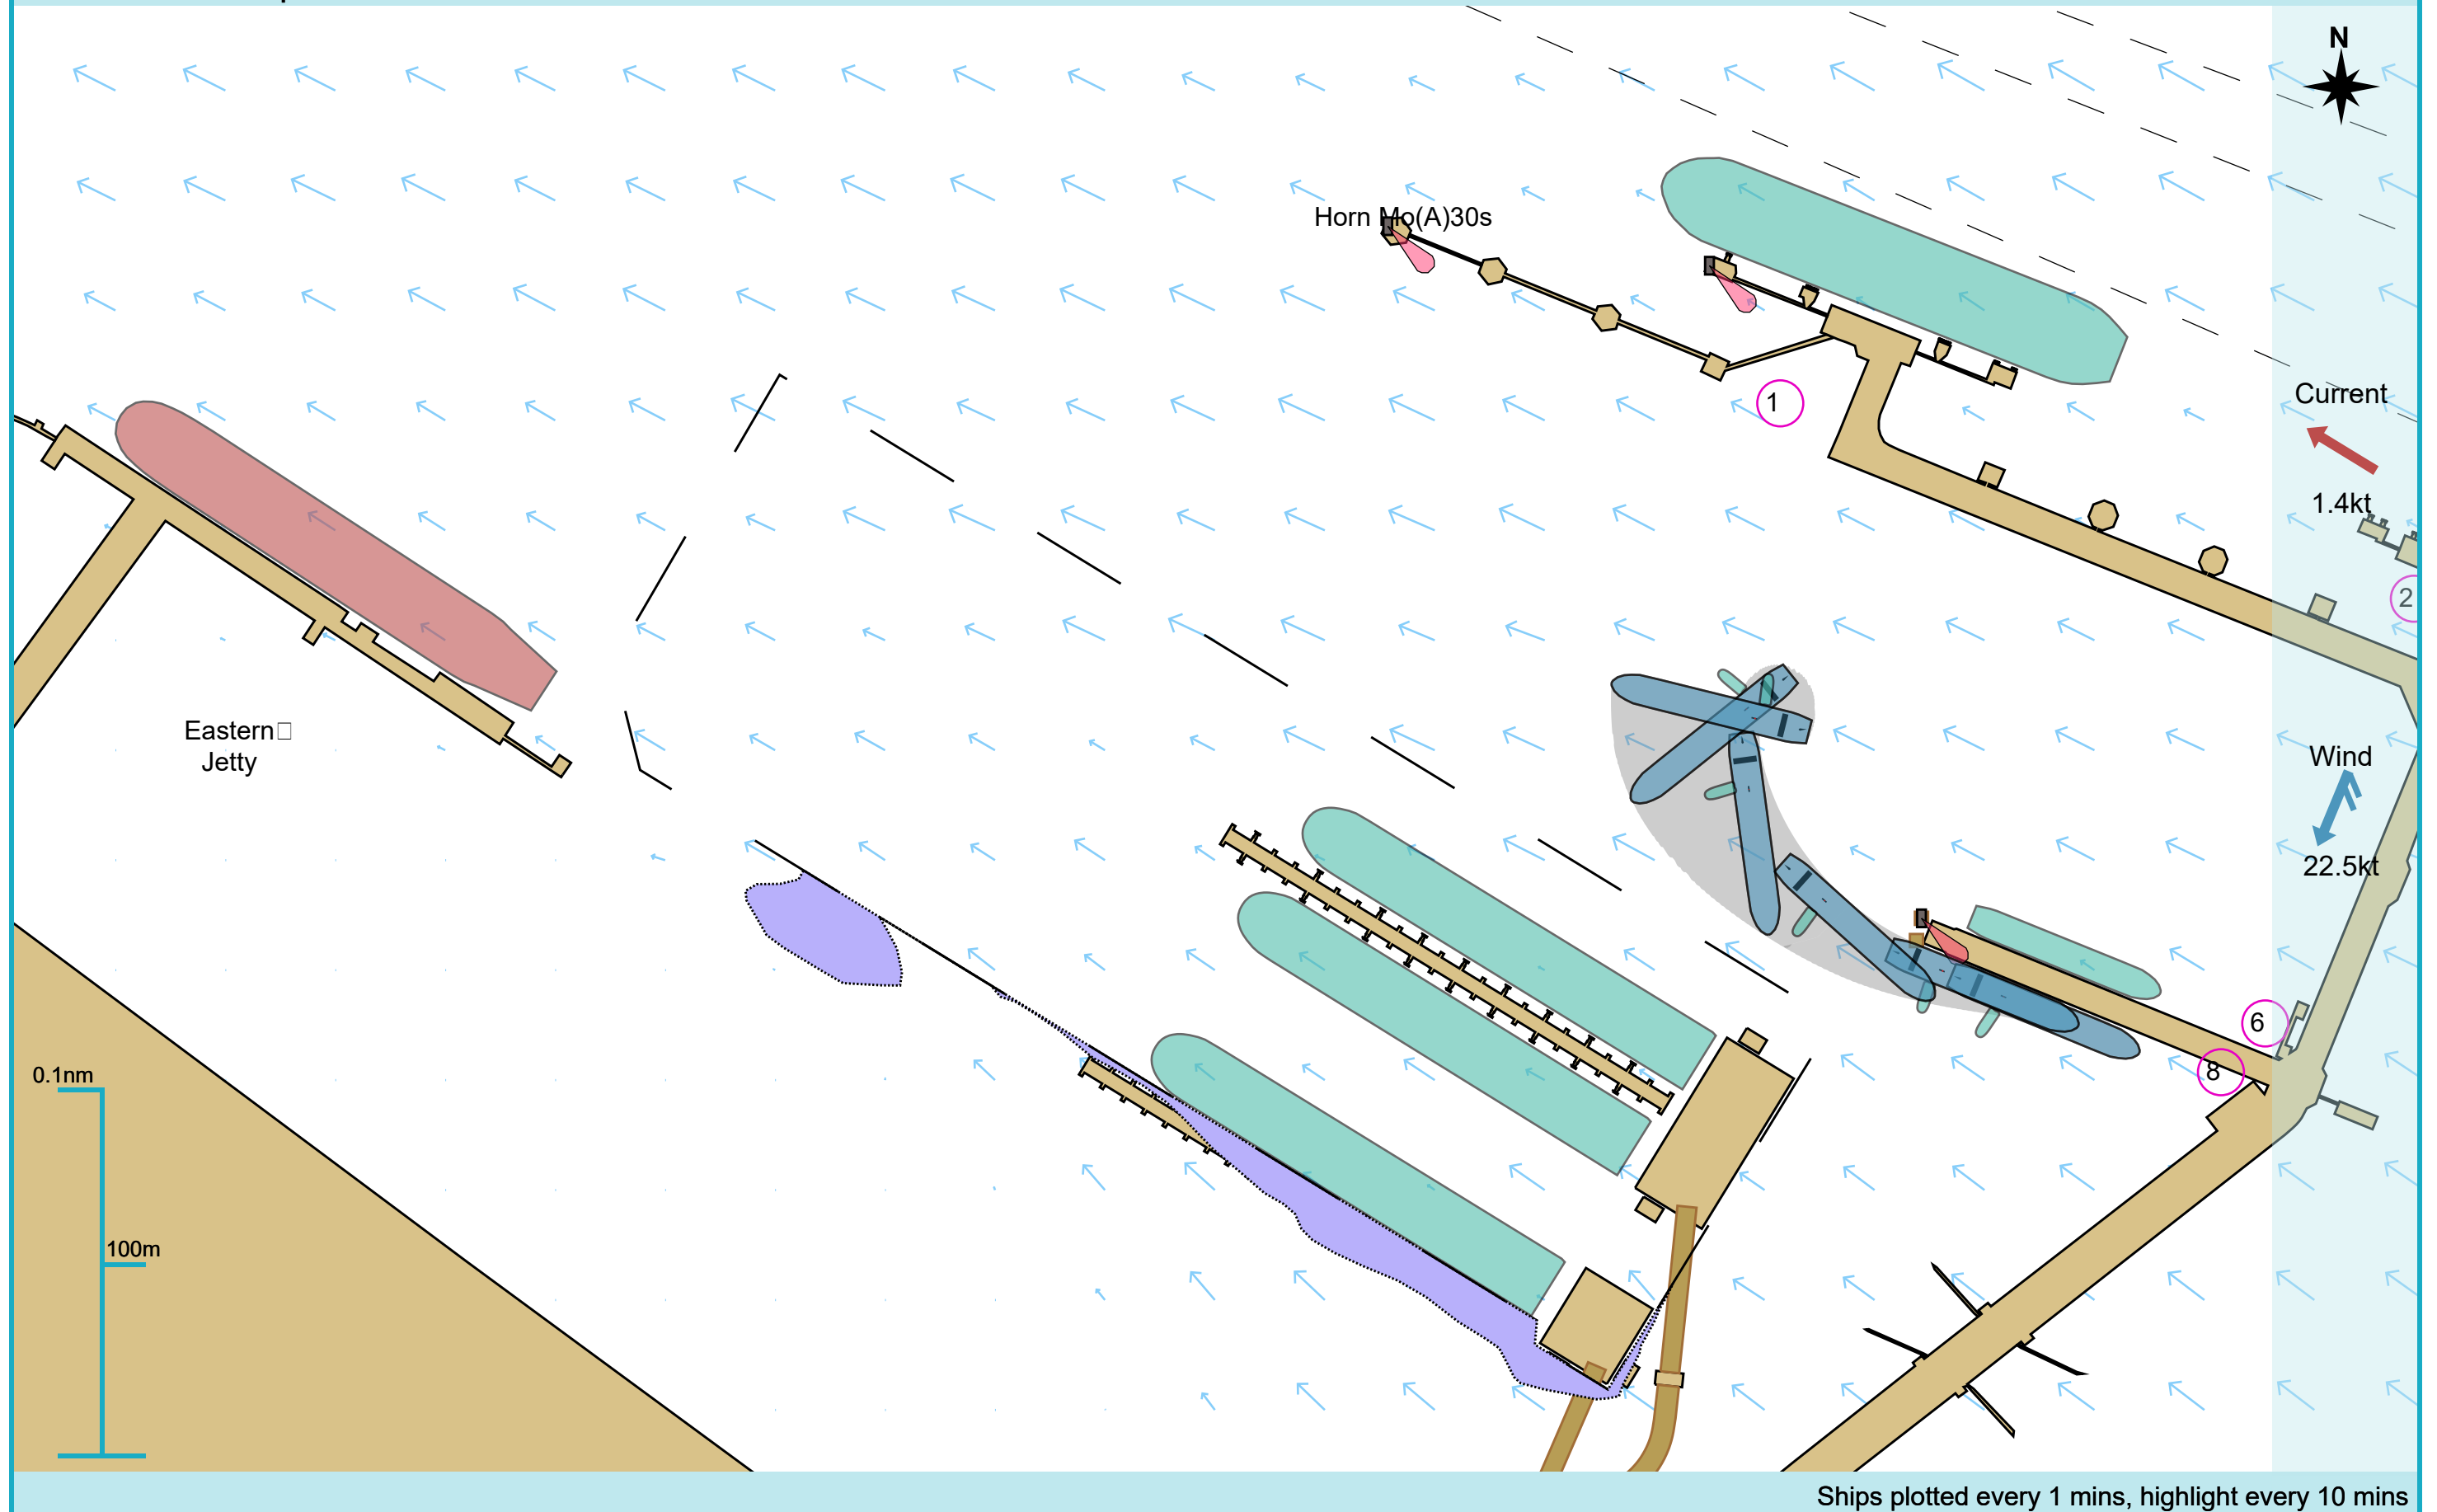

### Manoeuvre track plot

Ships plotted every 1 mins, highlight every 10 mins

### Manoeuvre track plot

Ships plotted every 1 mins, highlight every 10 mins

Manoeuvre track plot

Ships plotted every 1 mins, highlight every 10 mins