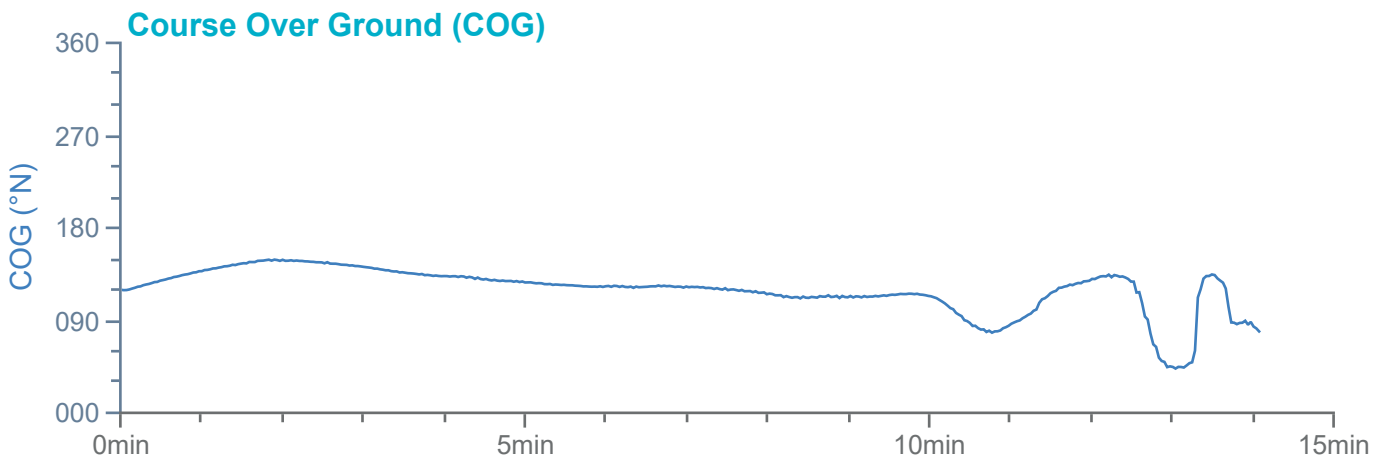

### Manoeuvre track plot

Ships plotted every 1 mins, highlight every 10 mins

### Manoeuvre track plot

Ships plotted every 1 mins, highlight every 10 mins

Manoeuvre track plot

Ships plotted every 1 mins, highlight every 10 mins

**HR Wallingford**  
*Working with water*

DMR 719286

FS 516431