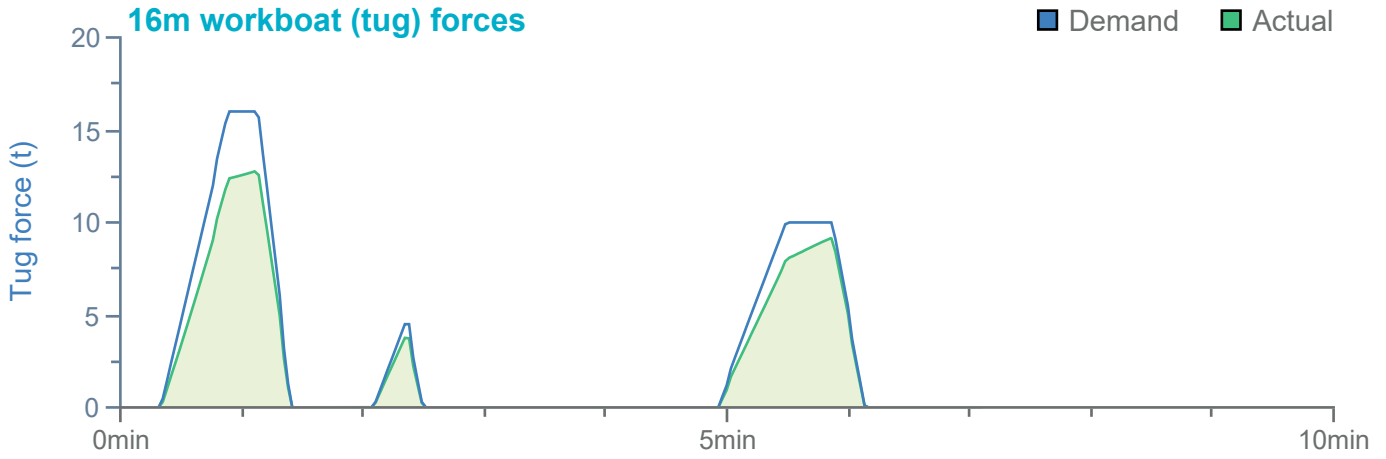

### Manoeuvre track plot

Ships plotted every 1 mins, highlight every 10 mins

Manoeuvre track plot

### Manoeuvre track plot

Ships plotted every 1 mins, highlight every 10 mins