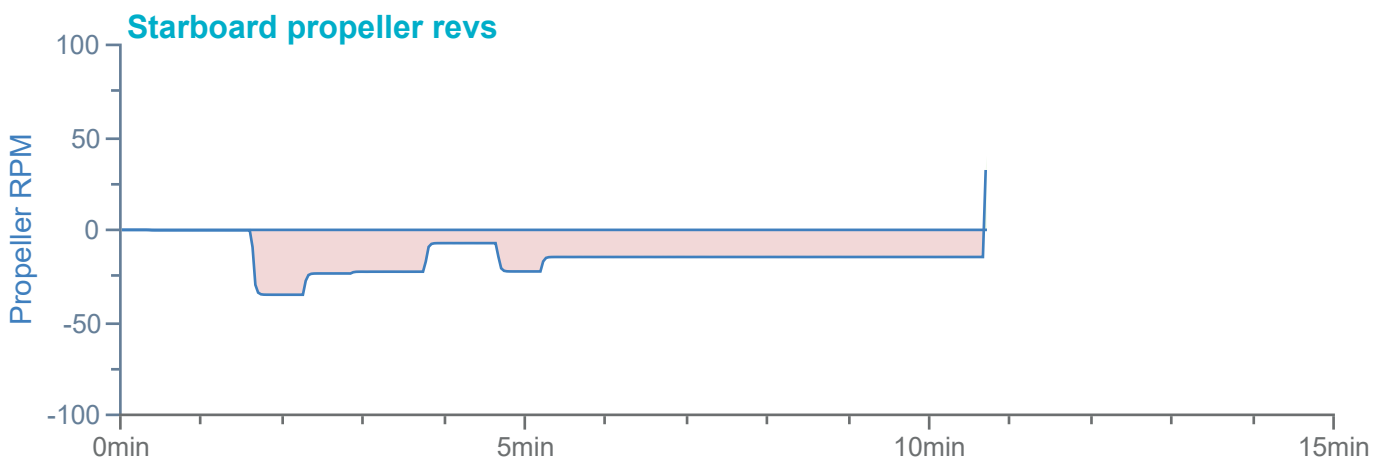

### Manoeuvre track plot

Ships plotted every 1 mins, highlight every 10 mins

Manoeuvre track plot

### Manoeuvre track plot

Ships plotted every 1 mins, highlight every 10 mins

Manoeuvre track plot

Ships plotted every 1 mins, highlight every 10 mins