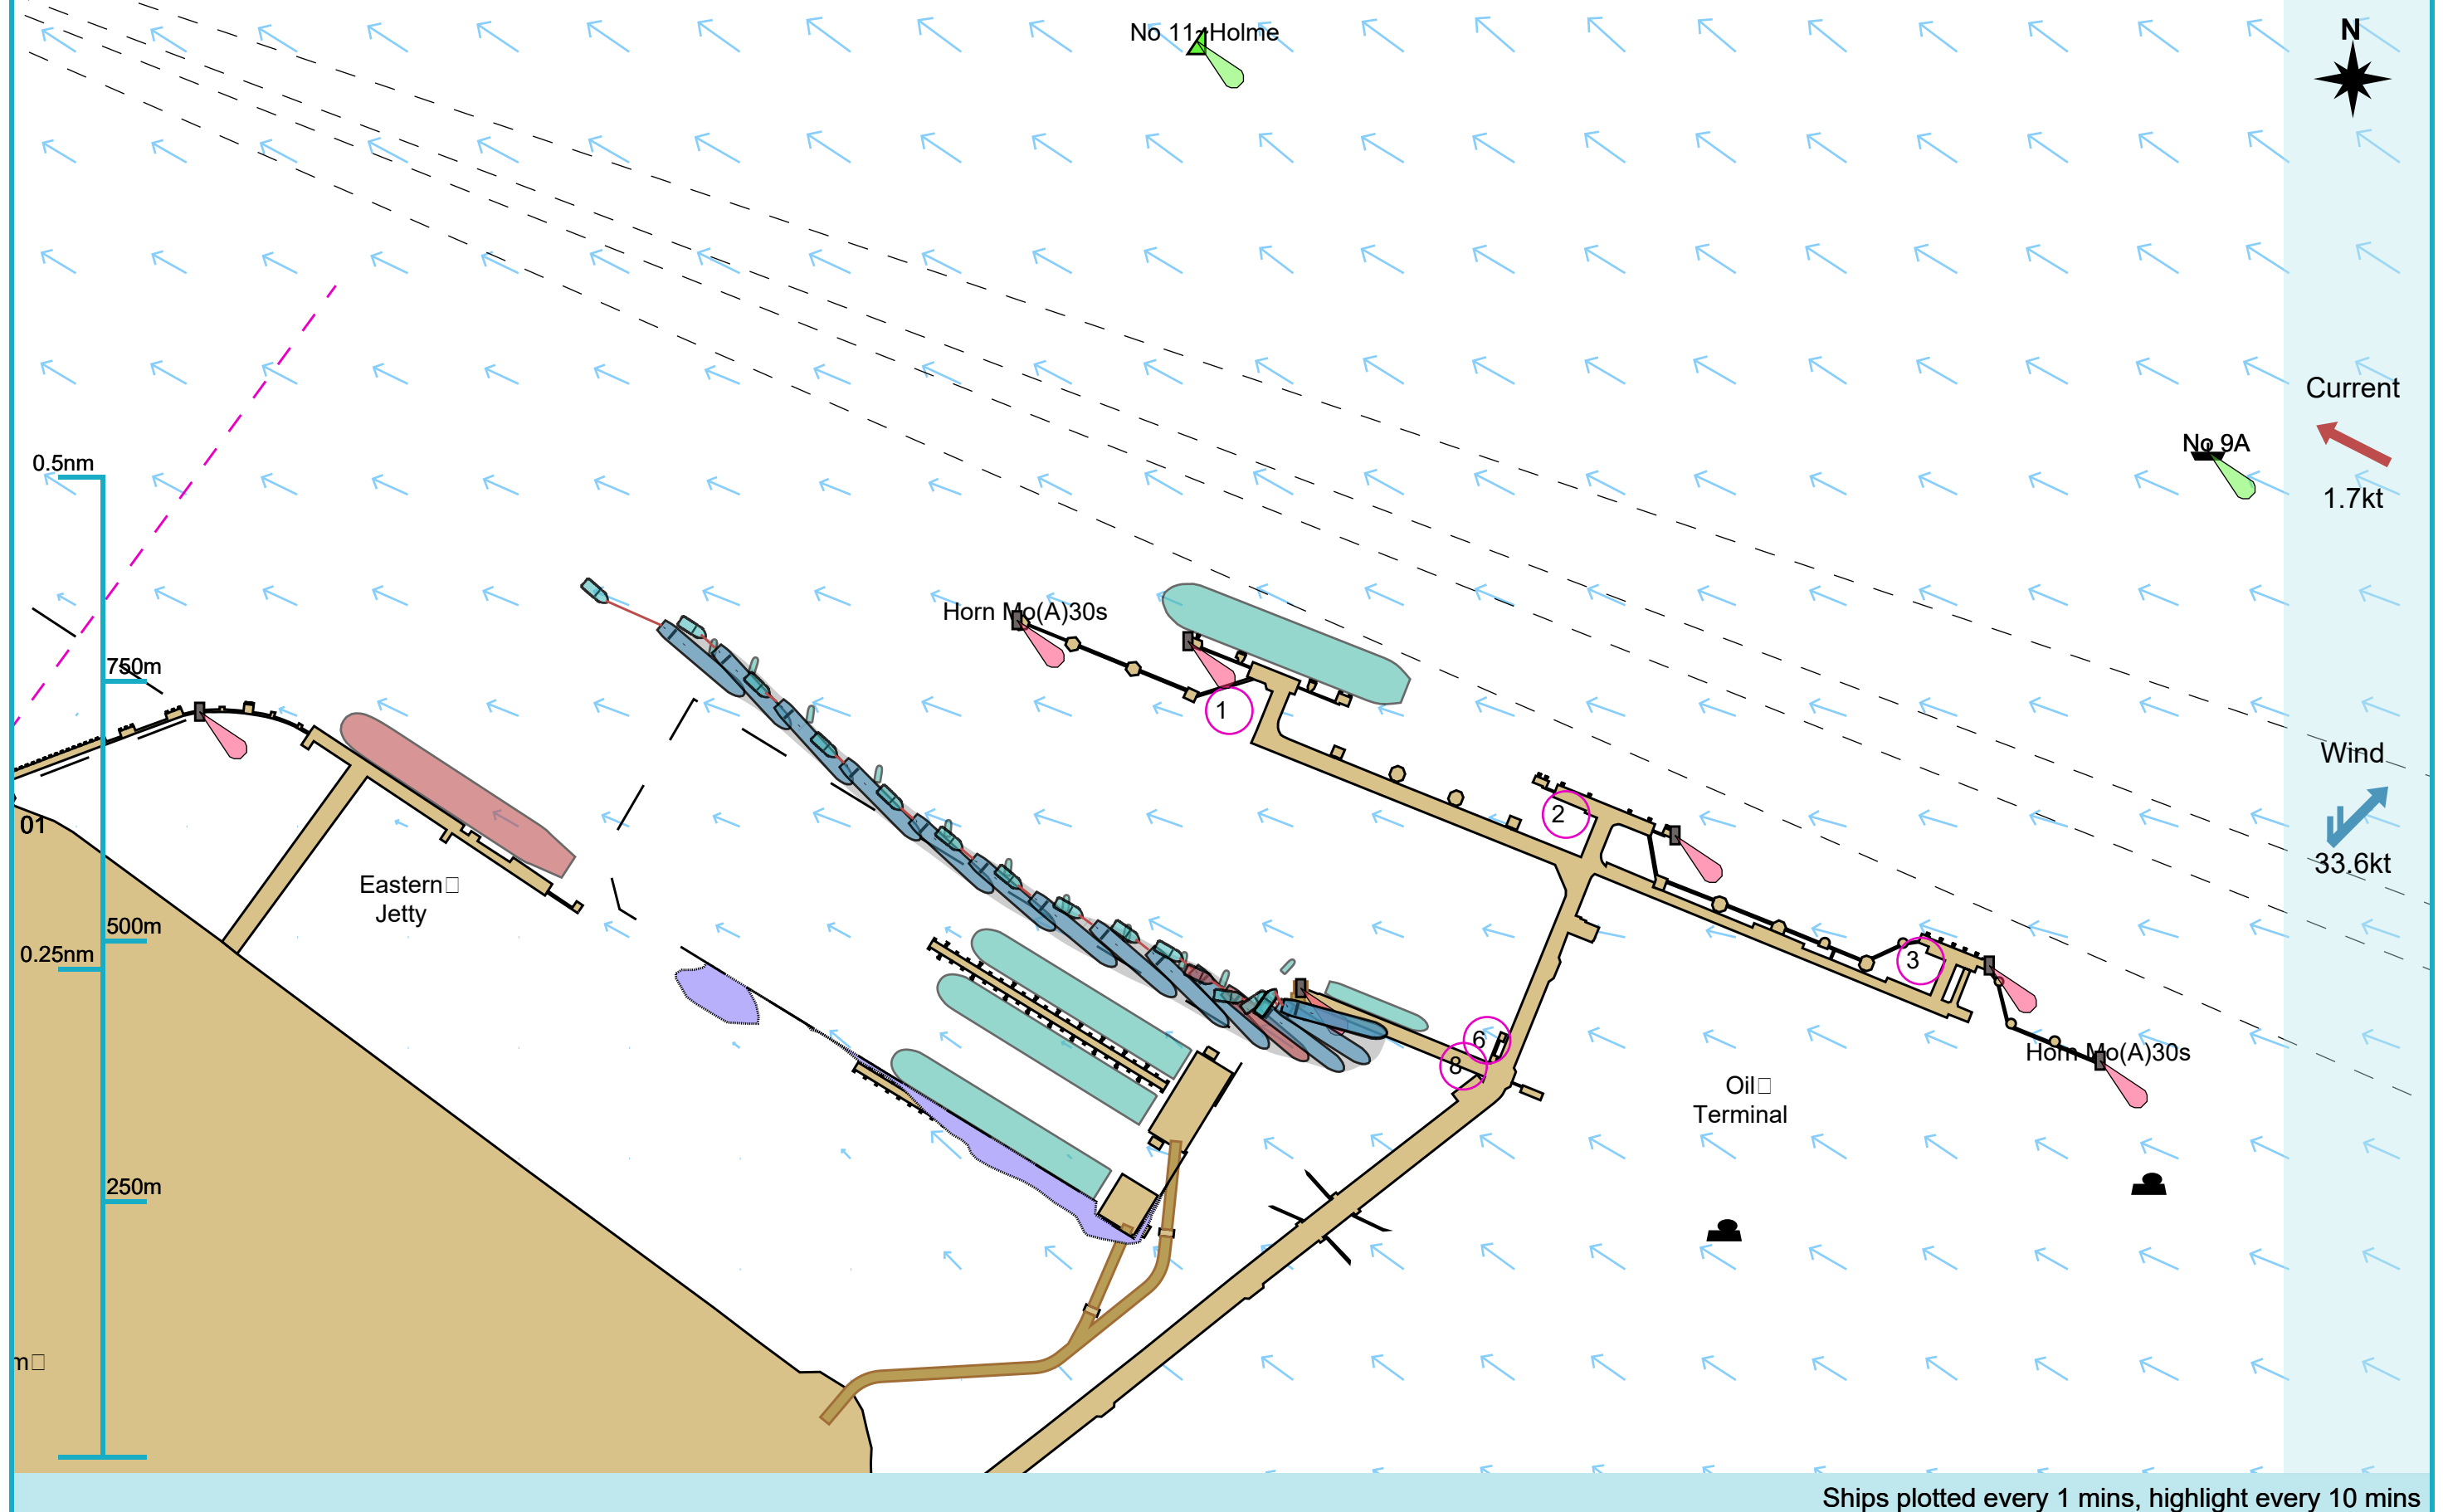

### Manoeuvre track plot

Ships plotted every 1 mins, highlight every 10 mins

### Manoeuvre track plot

Ships plotted every 1 mins, highlight every 10 mins

Manoeuvre track plot

### Manoeuvre track plot