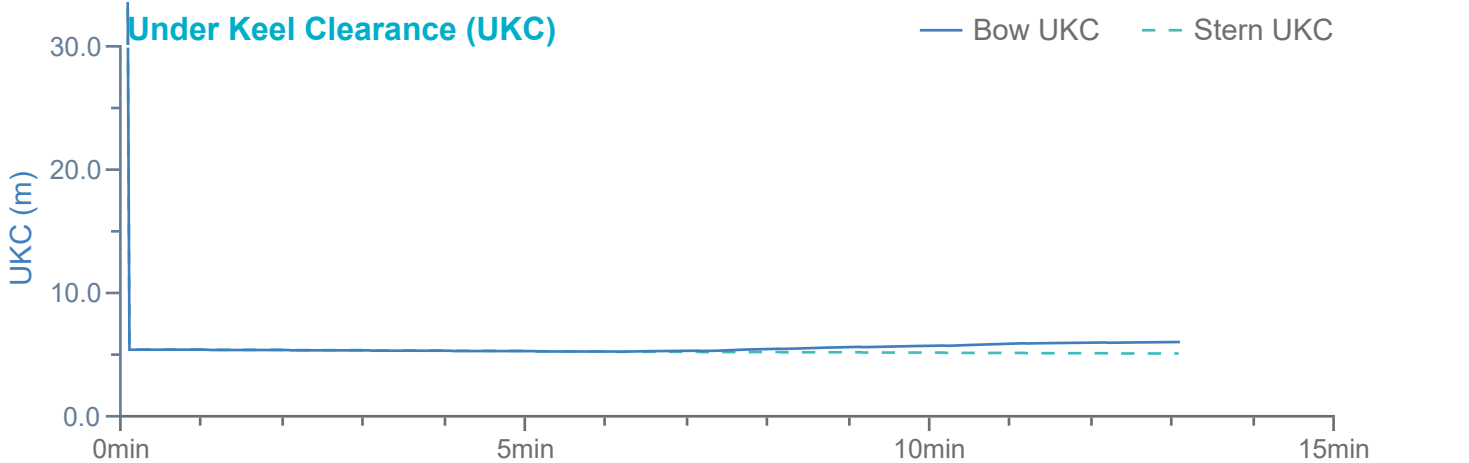

### Manoeuvre track plot

Ships plotted every 1 mins, highlight every 10 mins

Manoeuvre track plot

Ships plotted every 1 mins, highlight every 10 mins

### Manoeuvre track plot

Ships plotted every 1 mins, highlight every 10 mins

Manoeuvre track plot