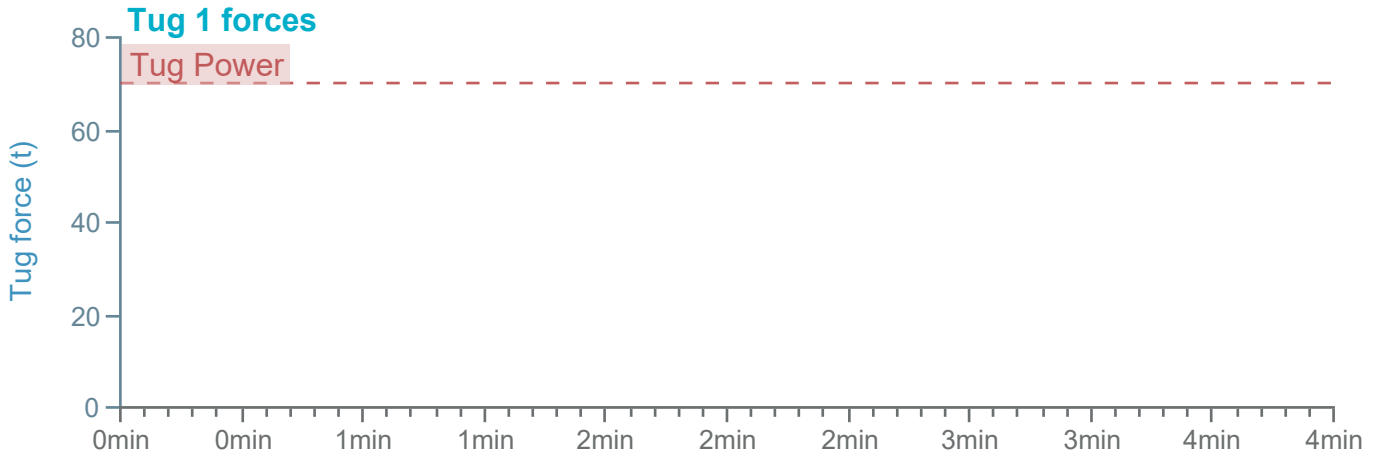

### Manoeuvre track plot

Ships plotted every 1 mins, highlight every 10 mins

Manoeuvre track plot