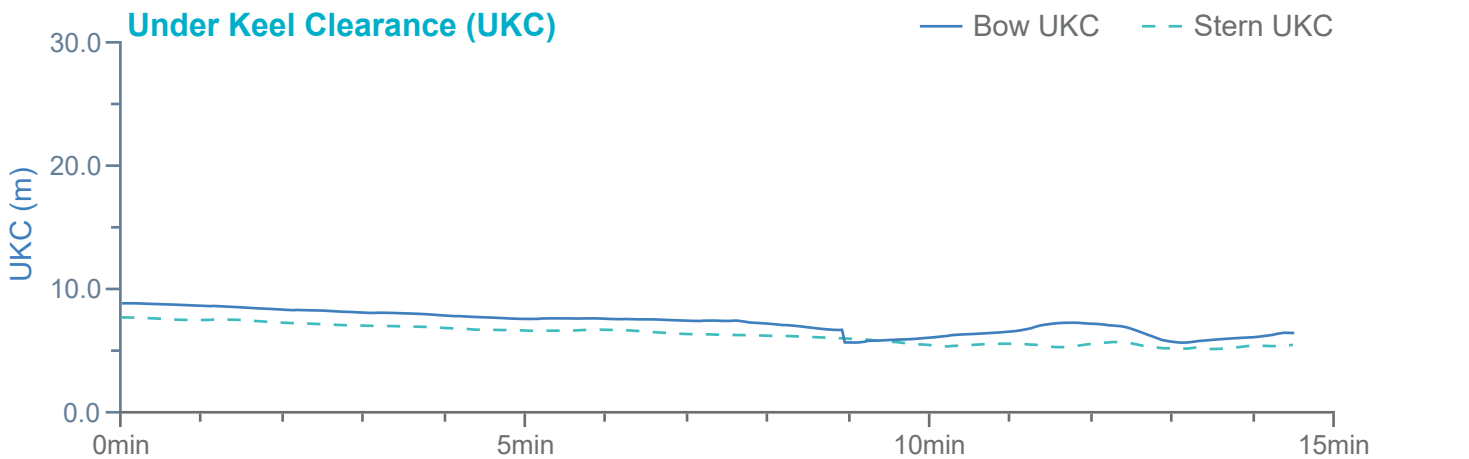

### Manoeuvre track plot

Ships plotted every 1 mins, highlight every 10 mins

### Manoeuvre track plot