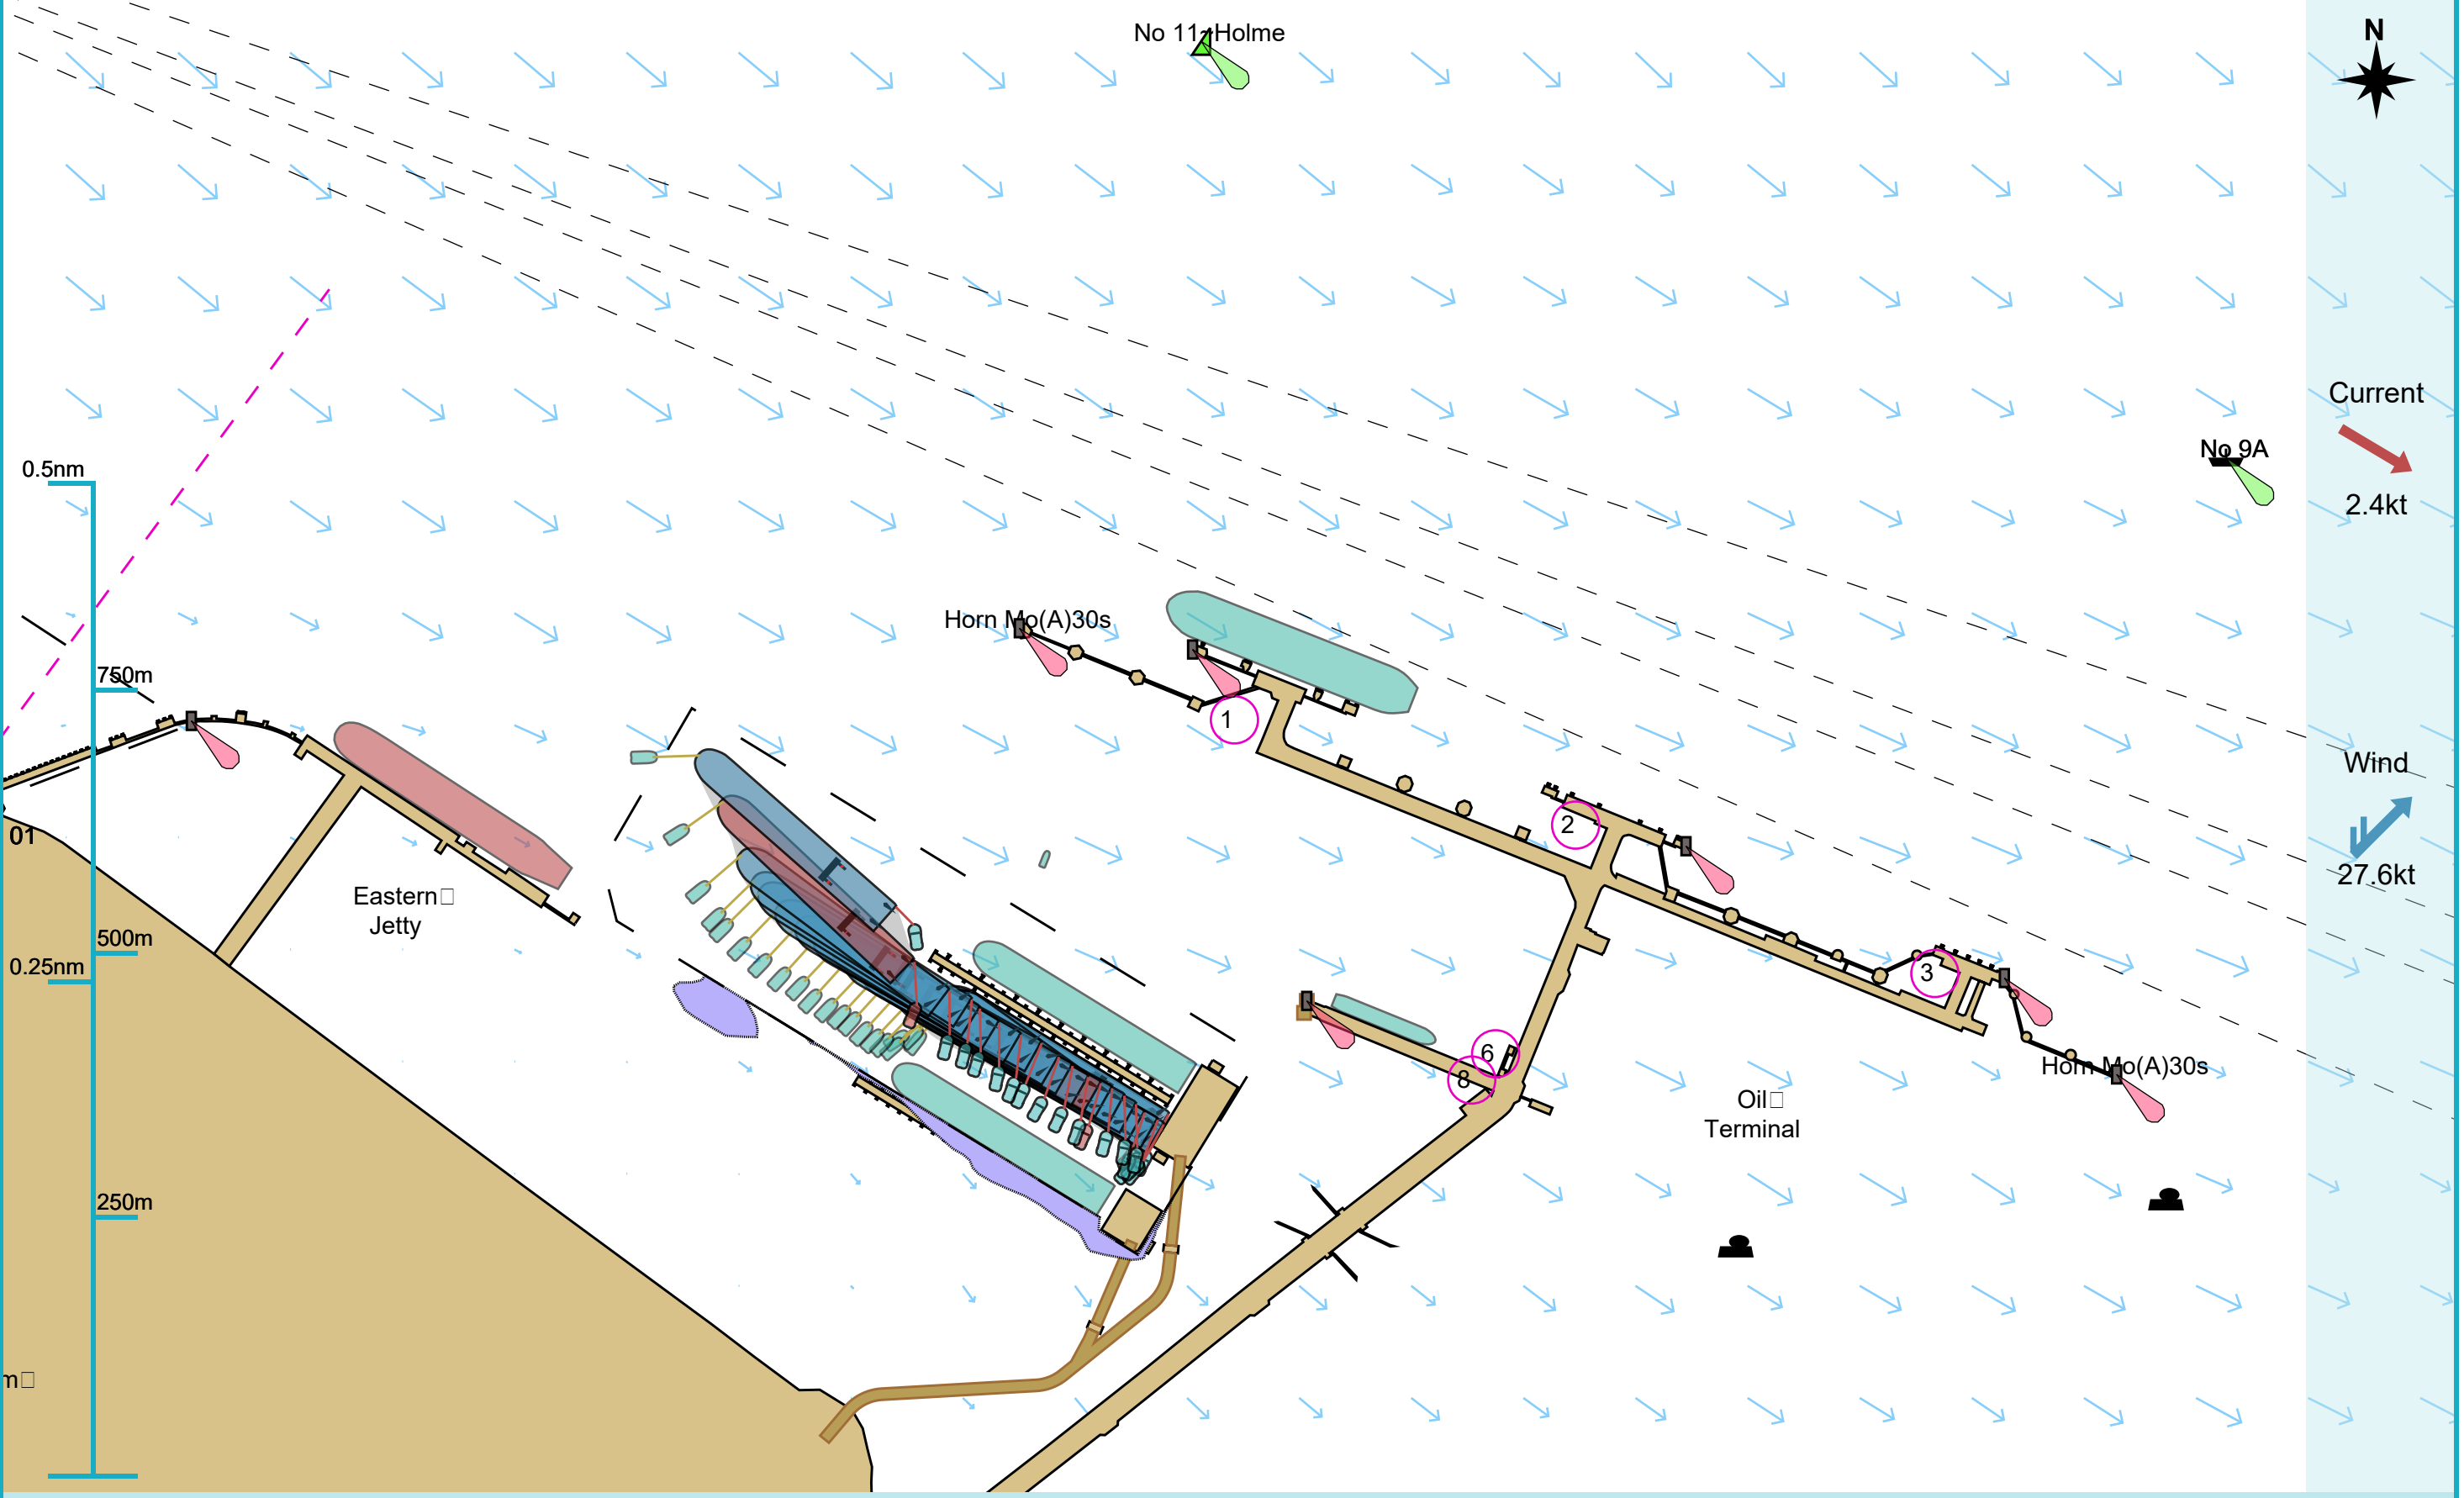

### Manoeuvre track plot

Ships plotted every 1 mins, highlight every 10 mins

Manoeuvre track plot

Ships plotted every 1 mins, highlight every 10 mins