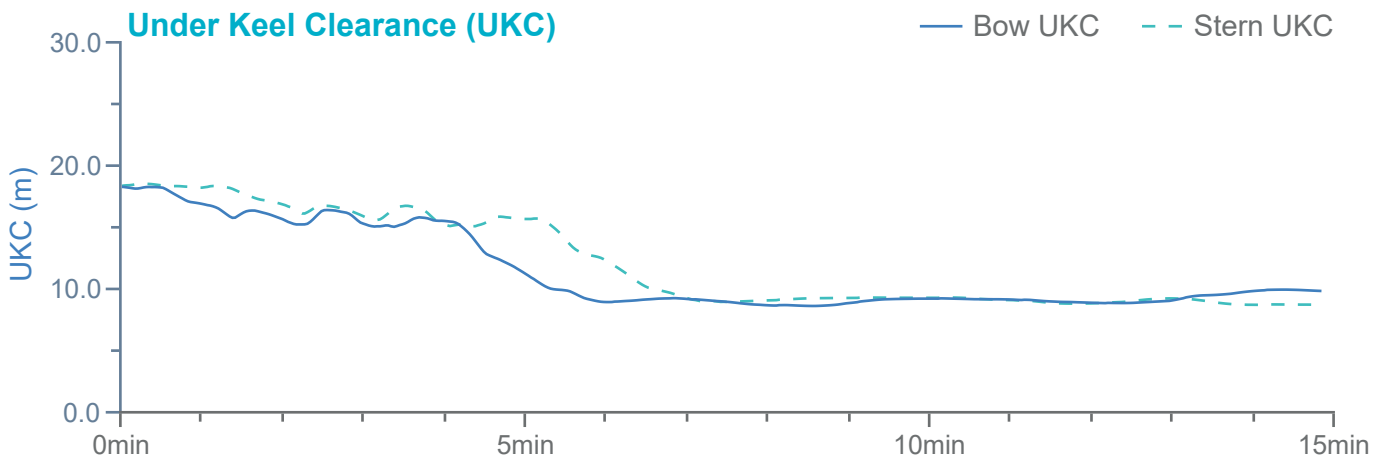

### Manoeuvre track plot

Ships plotted every 1 mins, highlight every 10 mins

Manoeuvre track plot

Ships plotted every 1 mins, highlight every 10 mins