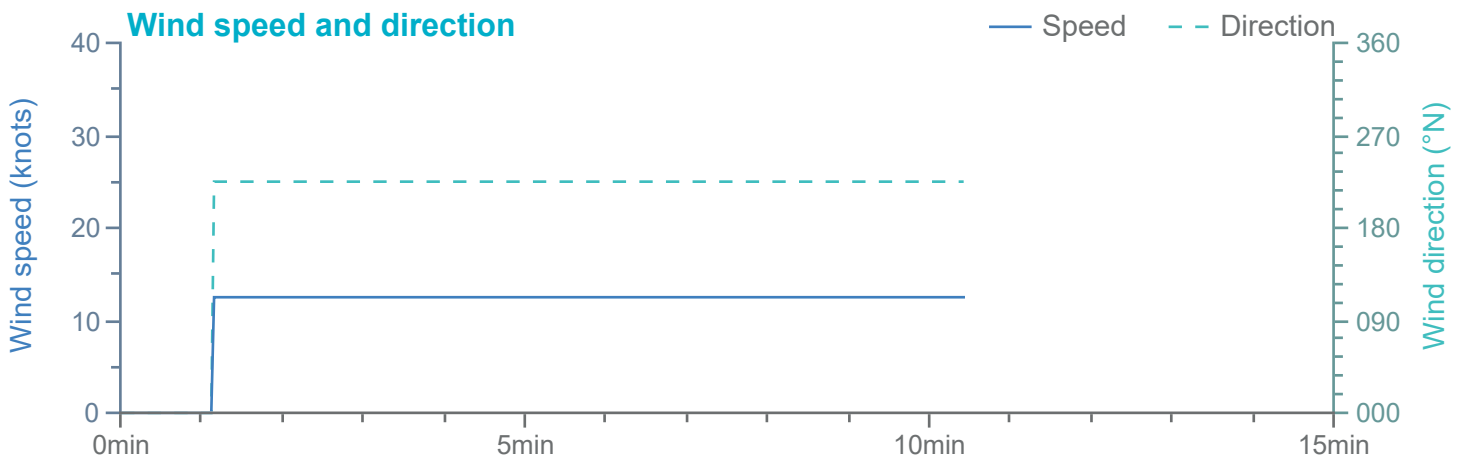

### Manoeuvre track plot

Ships plotted every 1 mins, highlight every 10 mins

Manoeuvre track plot

Ships plotted every 1 mins, highlight every 10 mins