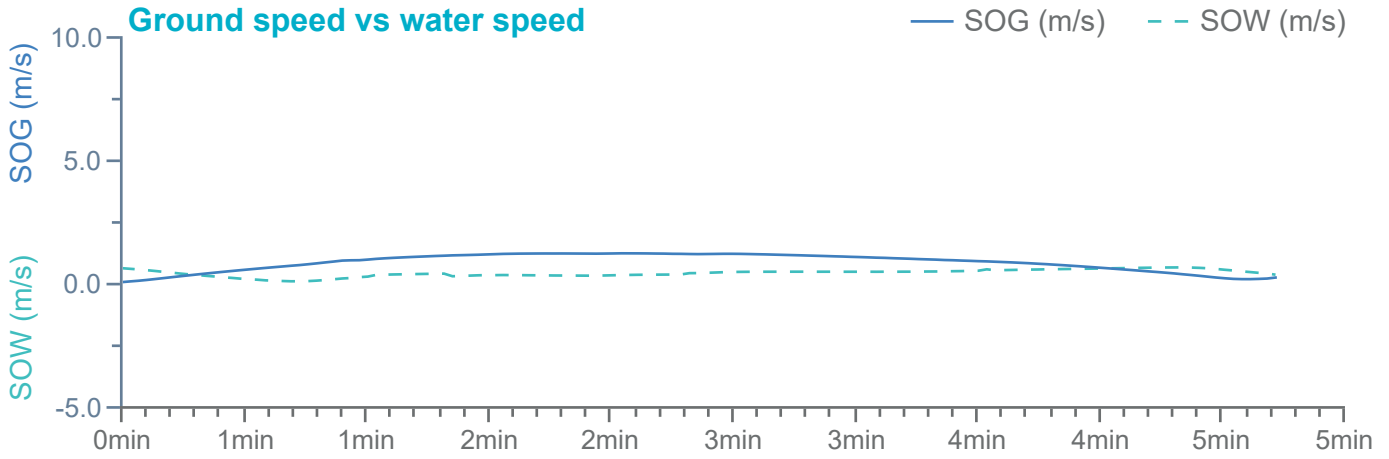

### Manoeuvre track plot

Ships plotted every 1 mins, highlight every 10 mins

Manoeuvre track plot

Ships plotted every 1 mins, highlight every 10 mins