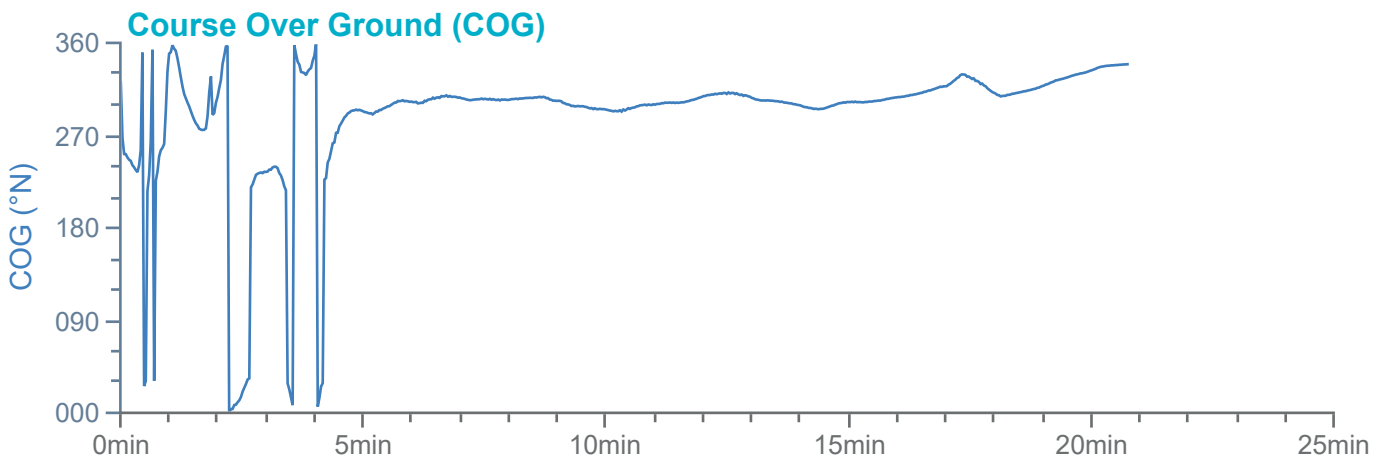

### Manoeuvre track plot

Ships plotted every 1 mins, highlight every 10 mins

Manoeuvre track plot

Ships plotted every 1 mins, highlight every 10 mins