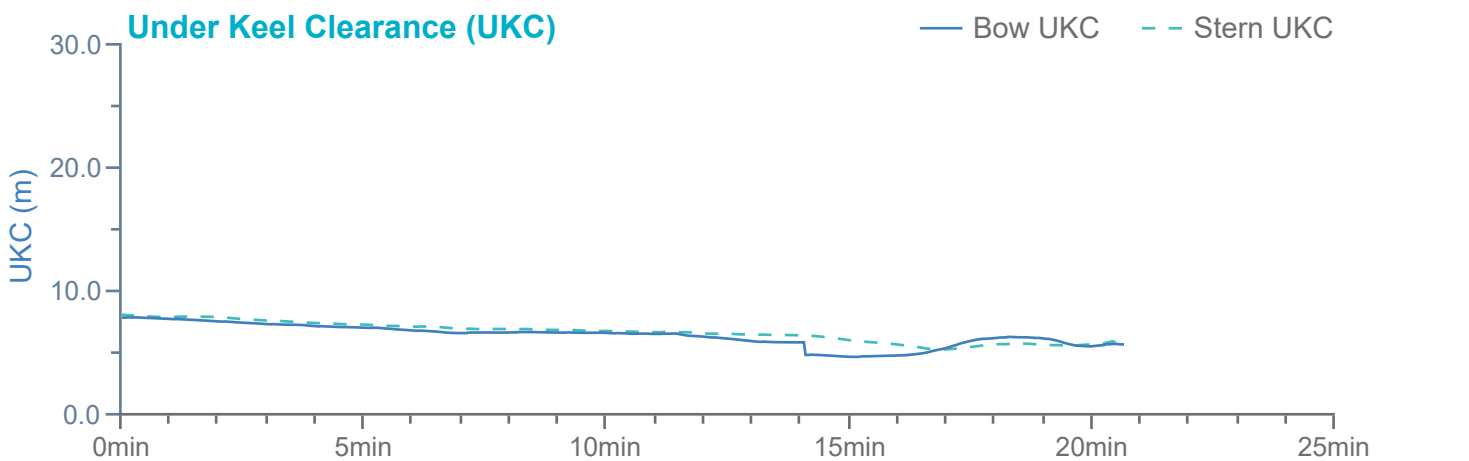

### Manoeuvre track plot

Ships plotted every 1 mins, highlight every 10 mins