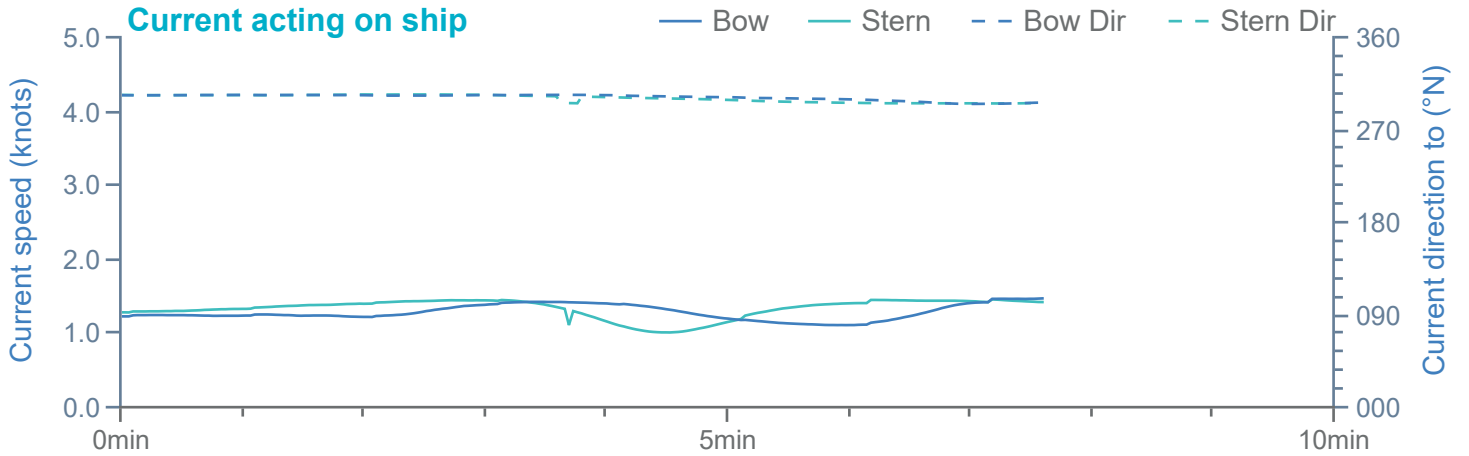

### Manoeuvre track plot

Ships plotted every 1 mins, highlight every 10 mins

### Manoeuvre track plot