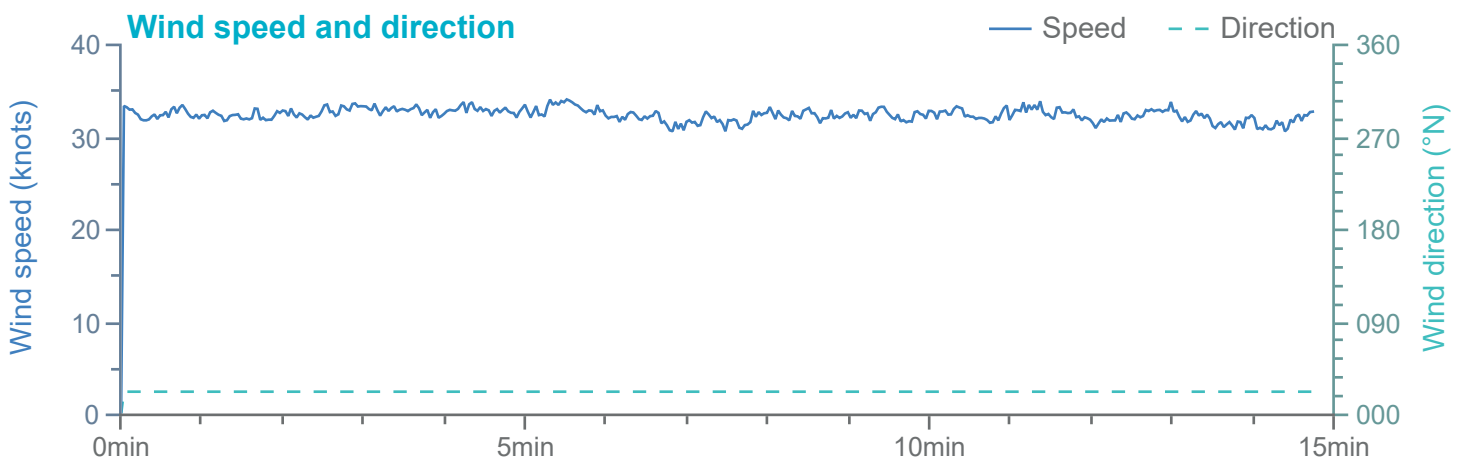

### Manoeuvre track plot

Ships plotted every 1 mins, highlight every 10 mins

Manoeuvre track plot

Ships plotted every 1 mins, highlight every 10 mins

**HR Wallingford**  
*Working with water*

DMR 719286

FS 516431