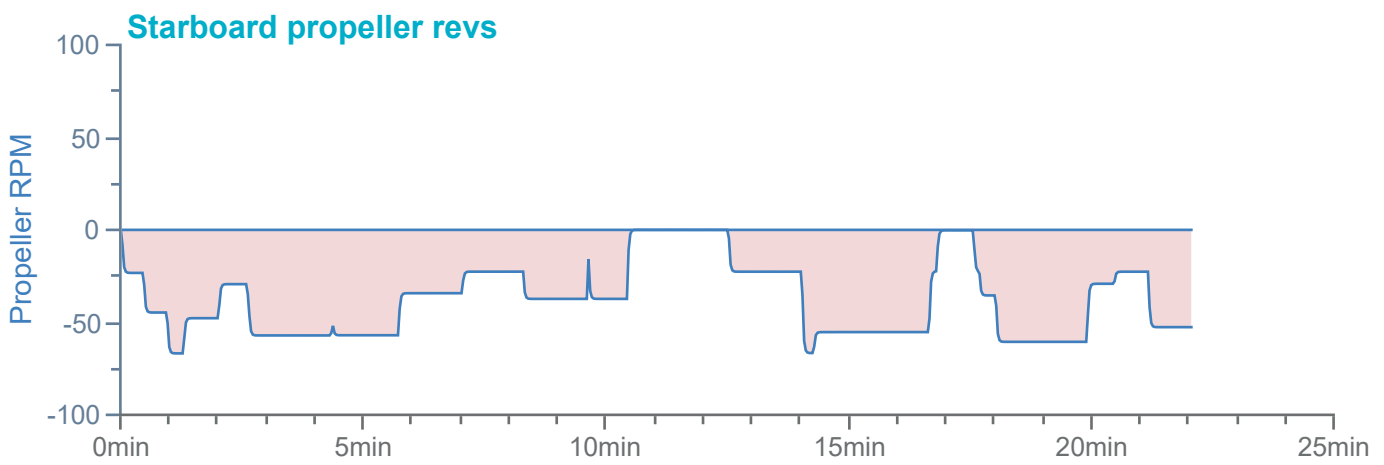

### Manoeuvre track plot

Ships plotted every 1 mins, highlight every 10 mins

Manoeuvre track plot

Ships plotted every 1 mins, highlight every 10 mins