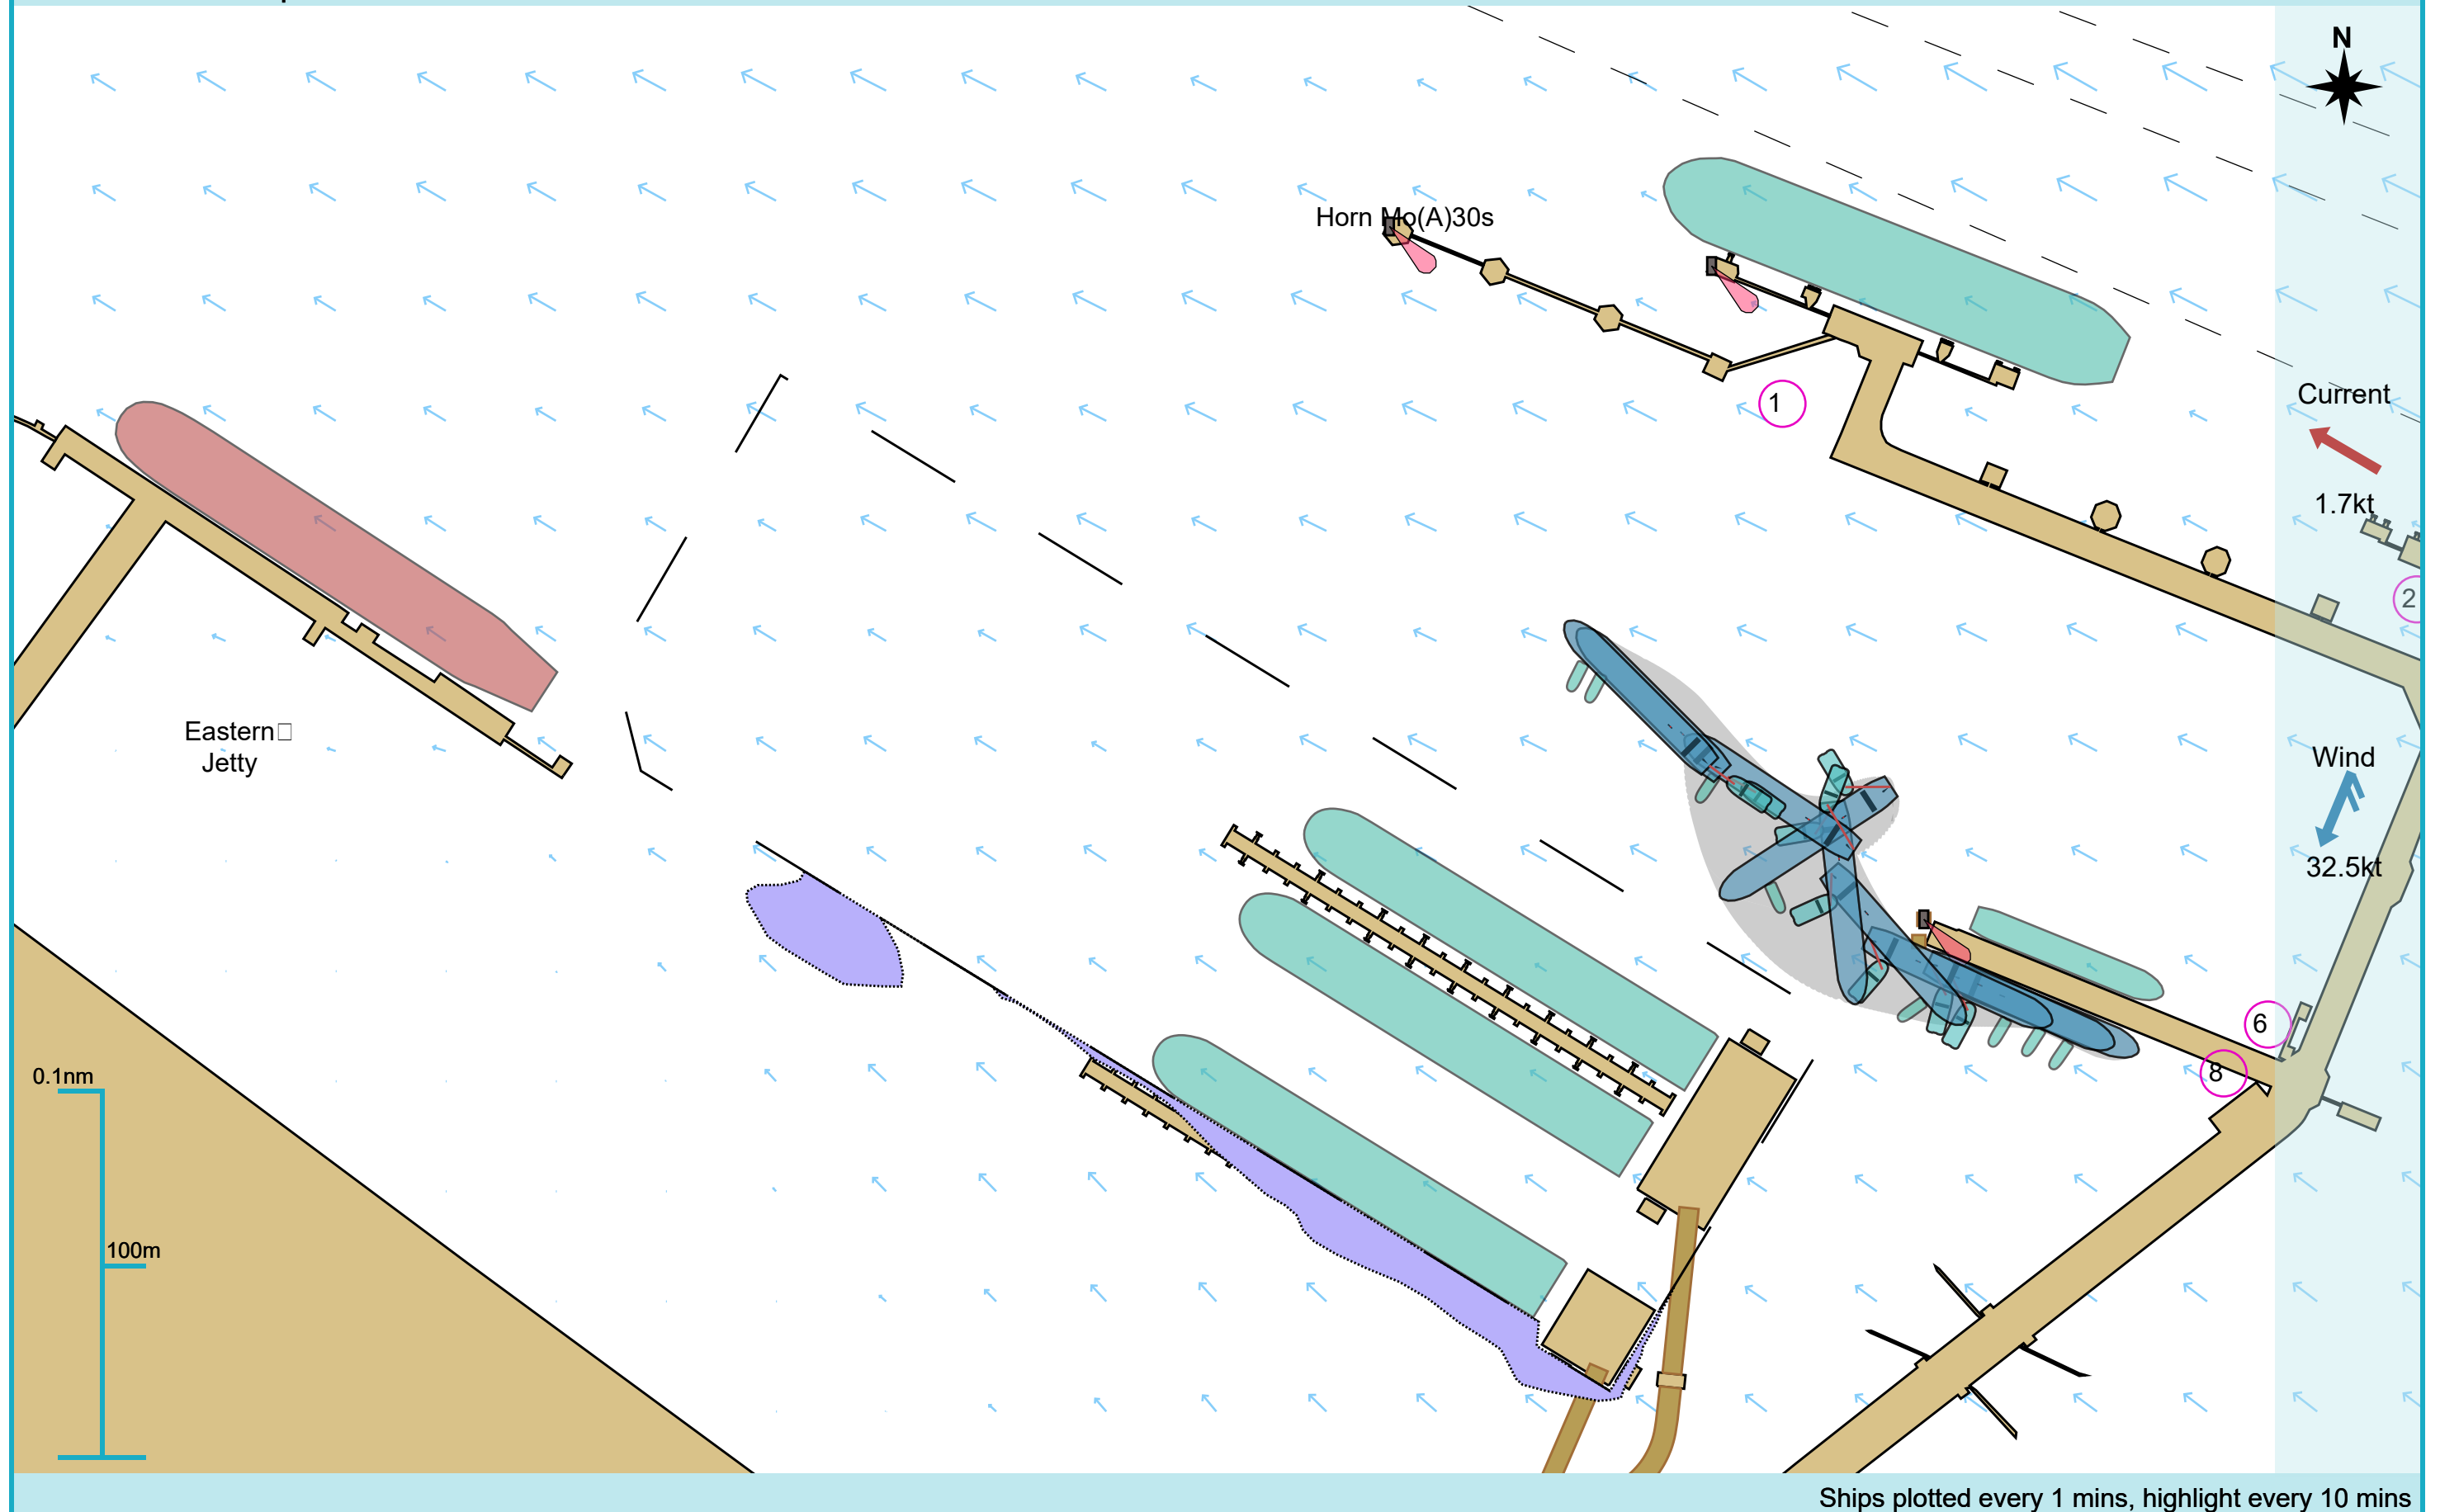

### Manoeuvre track plot

### Manoeuvre track plot

Ships plotted every 1 mins, highlight every 10 mins

Manoeuvre track plot

### Manoeuvre track plot

Ships plotted every 1 mins, highlight every 10 mins