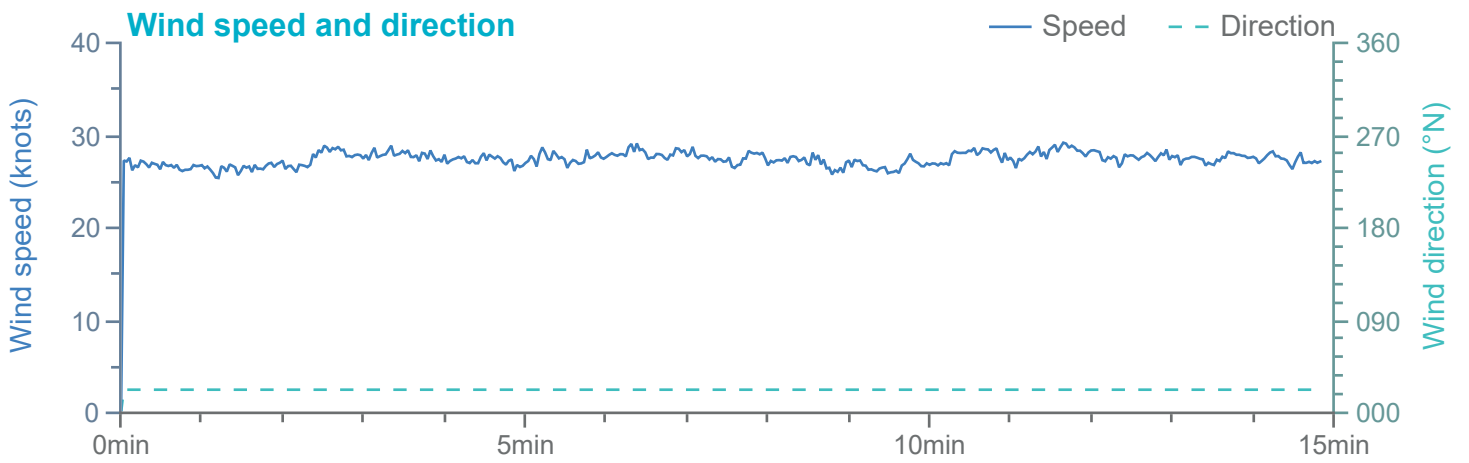

### Manoeuvre track plot

Ships plotted every 1 mins, highlight every 10 mins

Manoeuvre track plot

Ships plotted every 1 mins, highlight every 10 mins