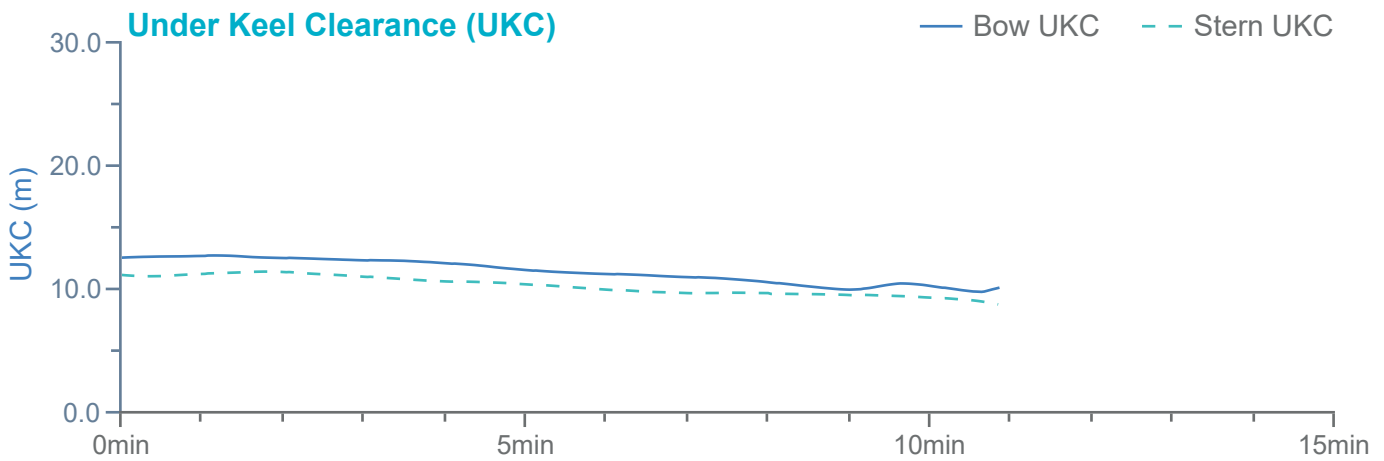

### Manoeuvre track plot

Ships plotted every 1 mins, highlight every 10 mins

Manoeuvre track plot

Ships plotted every 1 mins, highlight every 10 mins

### Manoeuvre track plot

Ships plotted every 1 mins, highlight every 10 mins