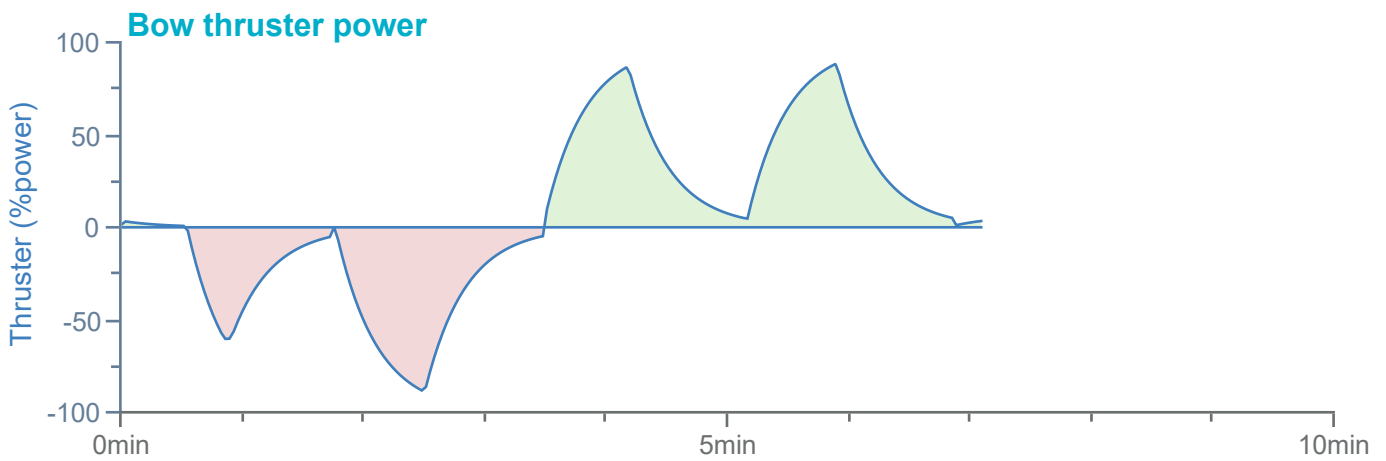

### Manoeuvre track plot

Ships plotted every 1 mins, highlight every 10 mins

Manoeuvre track plot