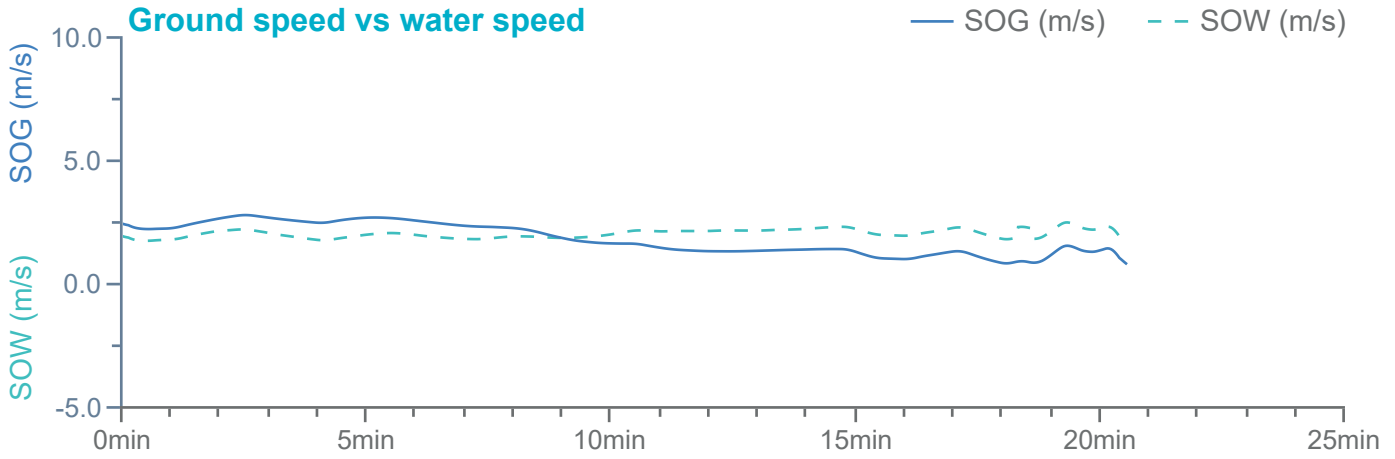

### Manoeuvre track plot

Ships plotted every 1 mins, highlight every 10 mins

Manoeuvre track plot

Ships plotted every 1 mins, highlight every 10 mins