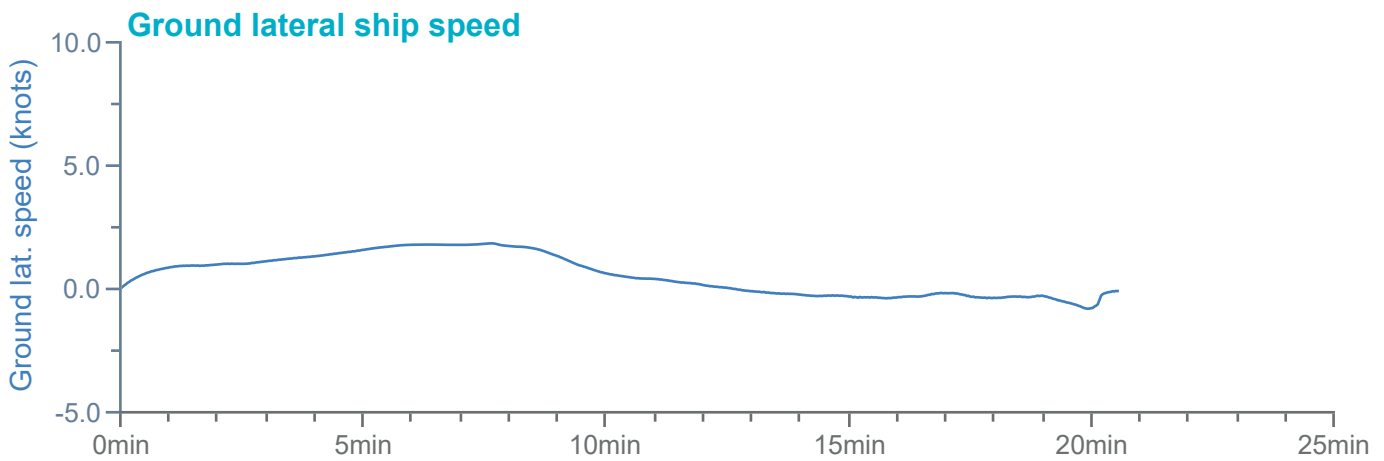

### Manoeuvre track plot

Ships plotted every 1 mins, highlight every 10 mins

### Manoeuvre track plot

Ships plotted every 1 mins, highlight every 10 mins

Manoeuvre track plot

Ships plotted every 1 mins, highlight every 10 mins