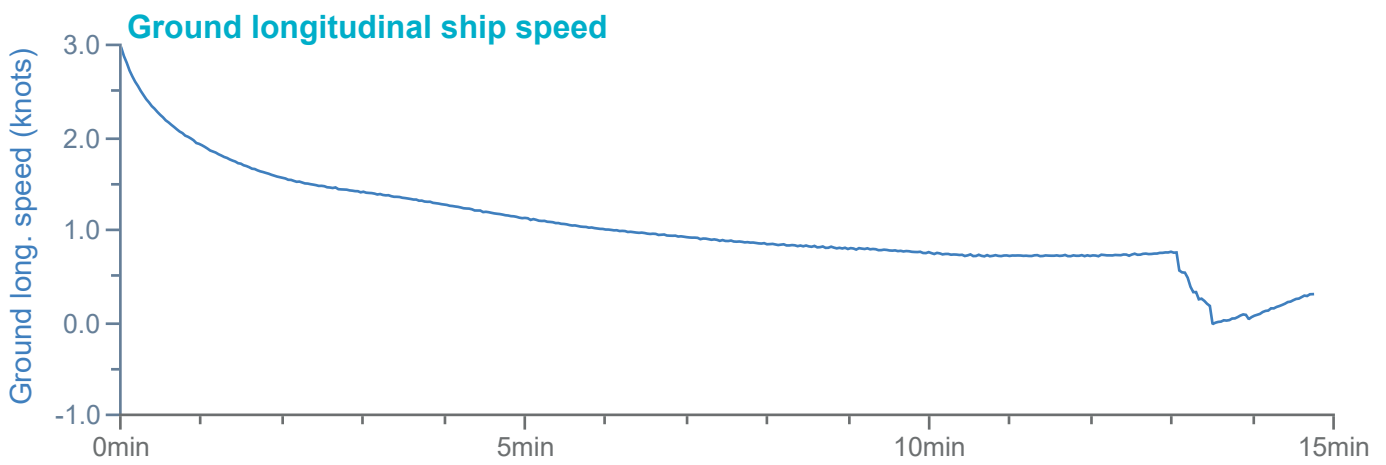

### Manoeuvre track plot

Ships plotted every 1 mins, highlight every 10 mins

Manoeuvre track plot

Ships plotted every 1 mins, highlight every 10 mins

**HR Wallingford**  
*Working with water*

DMR 719286

FS 516431