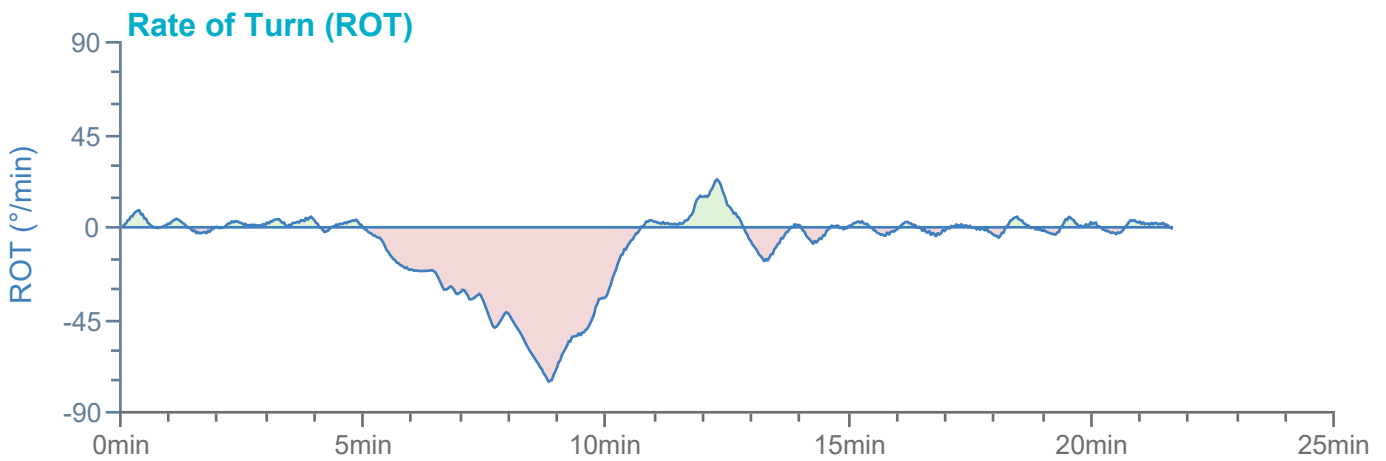

### Manoeuvre track plot

Ships plotted every 1 mins, highlight every 10 mins

### Manoeuvre track plot

Ships plotted every 1 mins, highlight every 10 mins

Manoeuvre track plot

Ships plotted every 1 mins, highlight every 10 mins