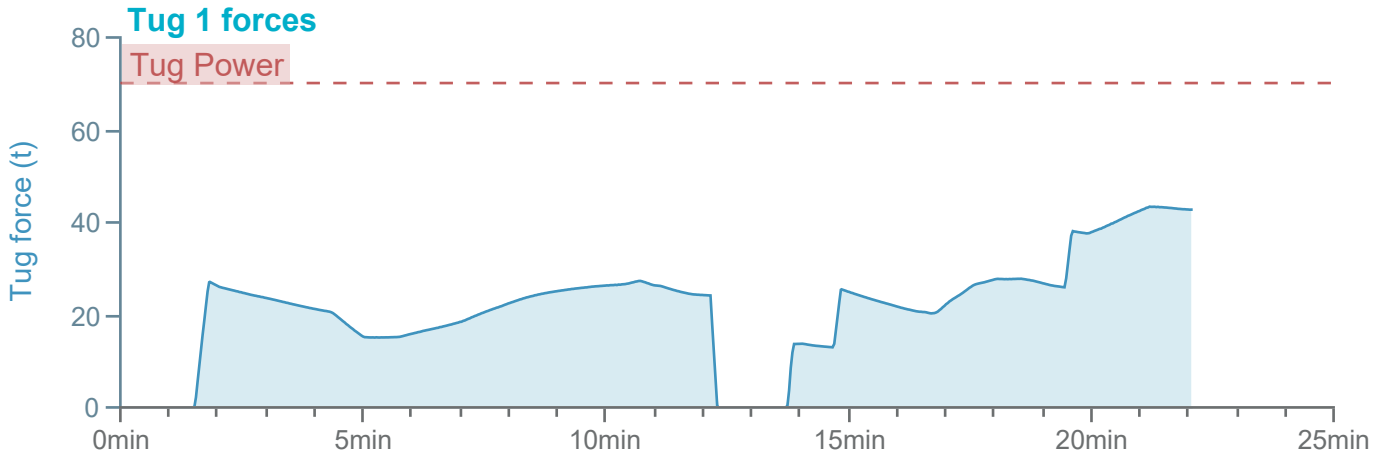

### Manoeuvre track plot

Ships plotted every 1 mins, highlight every 10 mins

Manoeuvre track plot

Ships plotted every 1 mins, highlight every 10 mins