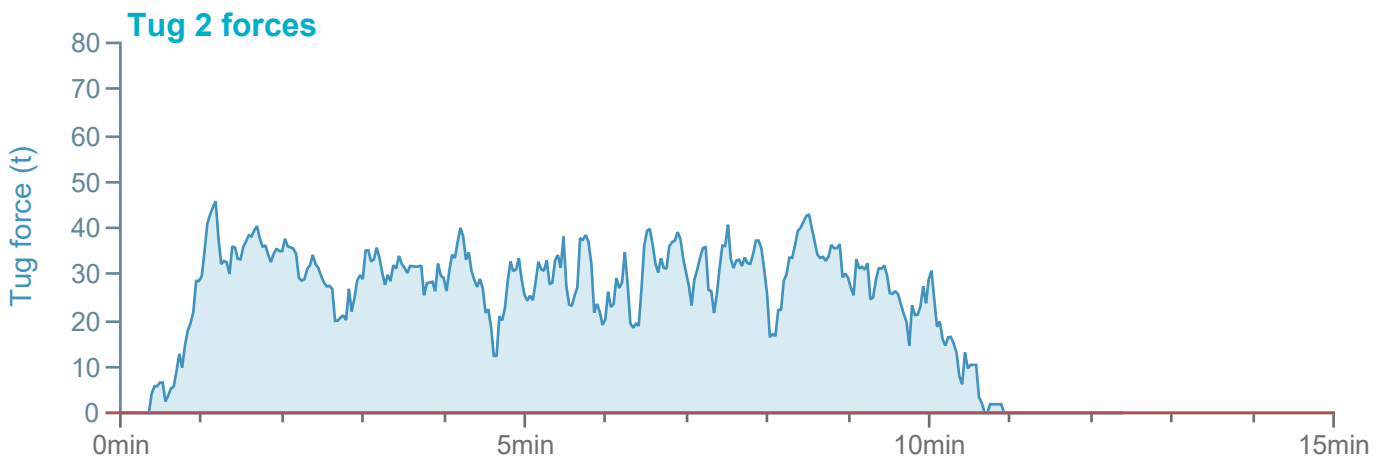

### Manoeuvre track plot

Ships plotted every 1 mins, highlight every 10 mins

Manoeuvre track plot

Ships plotted every 1 mins, highlight every 10 mins

### Manoeuvre track plot

Ships plotted every 1 mins, highlight every 10 mins