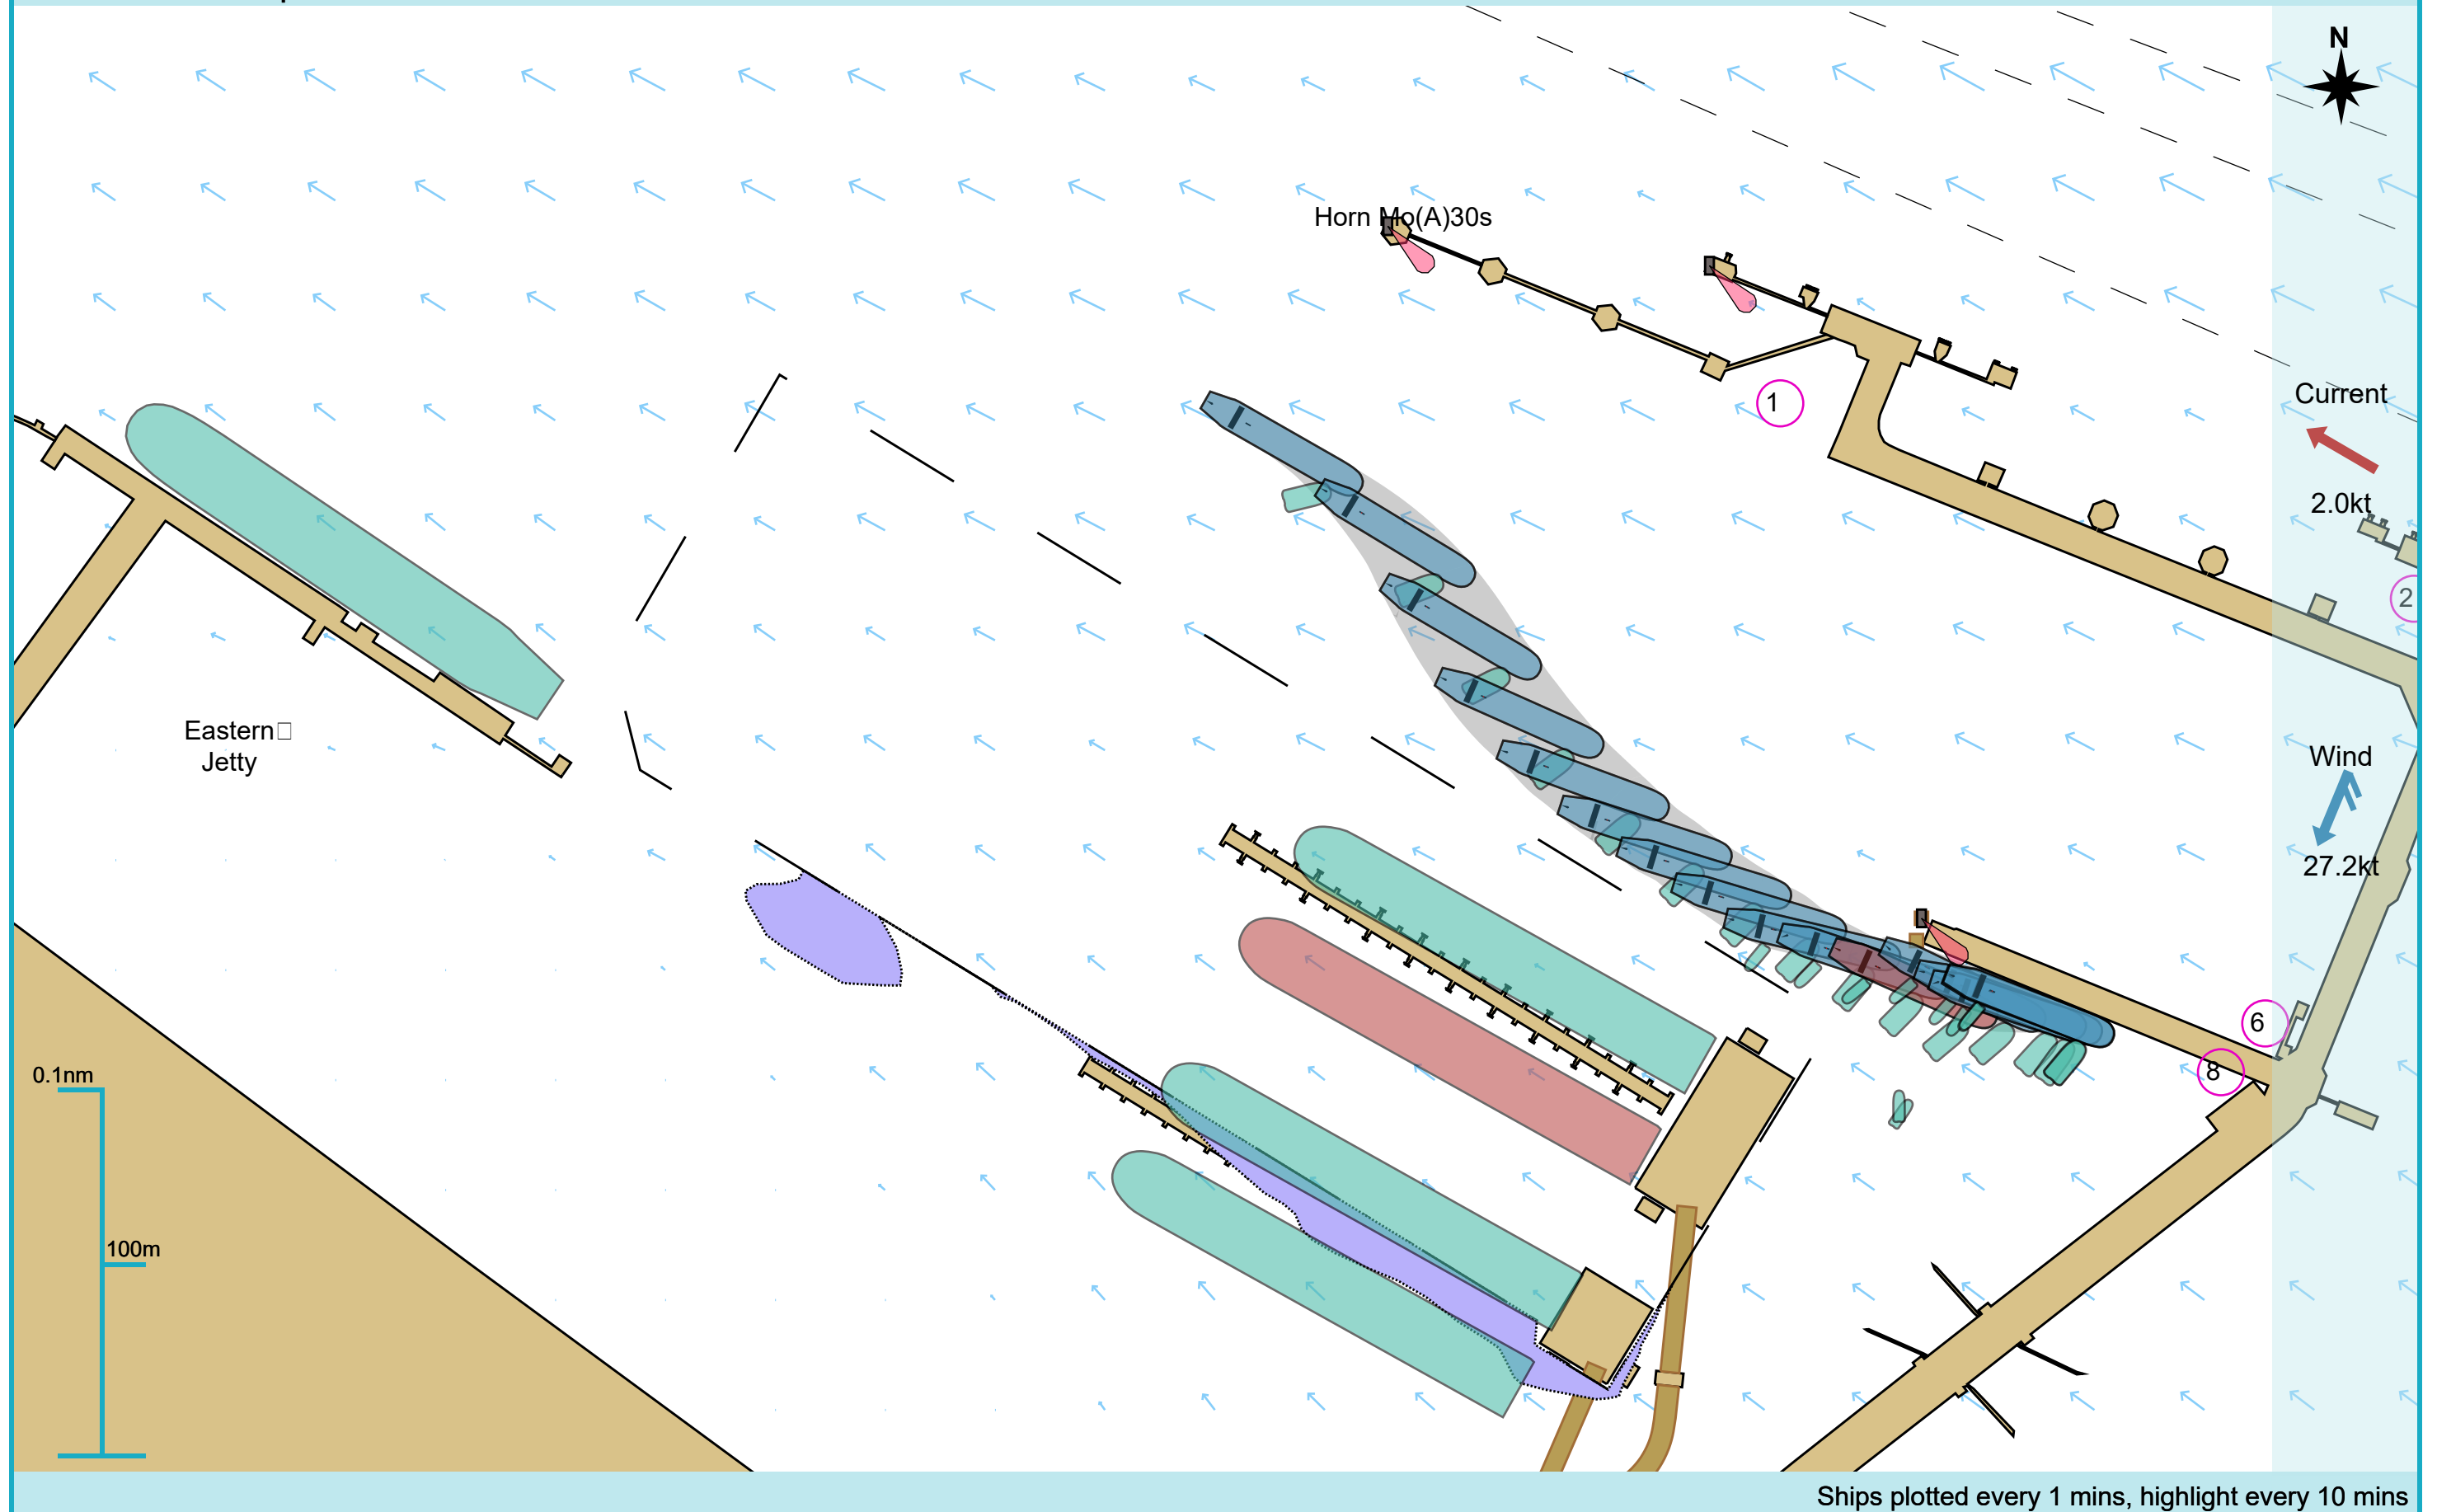

### Manoeuvre track plot

Ships plotted every 1 mins, highlight every 10 mins

### Manoeuvre track plot