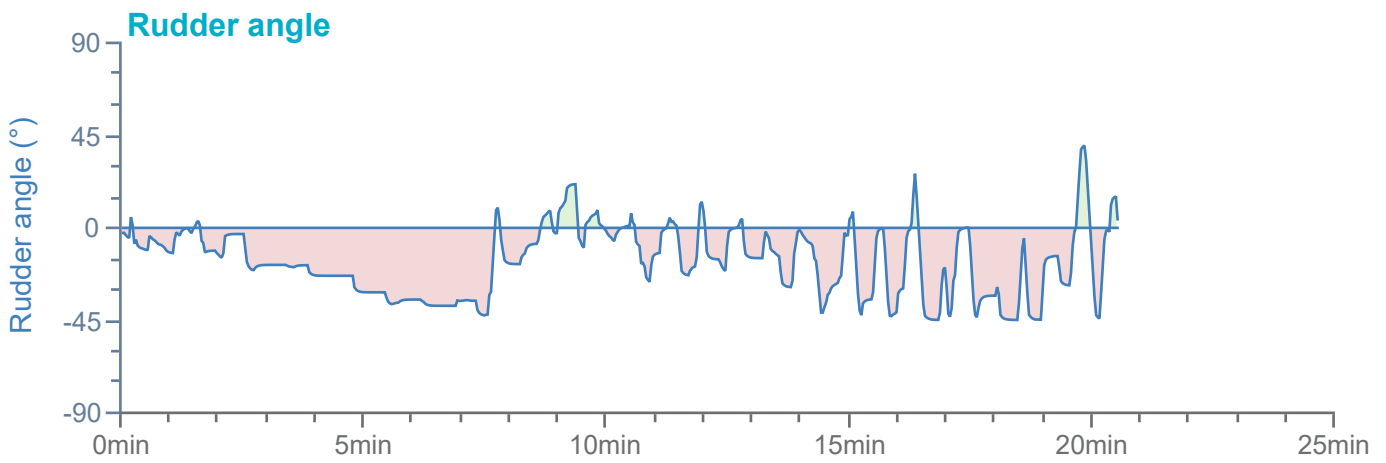

### Manoeuvre track plot

Ships plotted every 1 mins, highlight every 10 mins

Manoeuvre track plot

Ships plotted every 1 mins, highlight every 10 mins