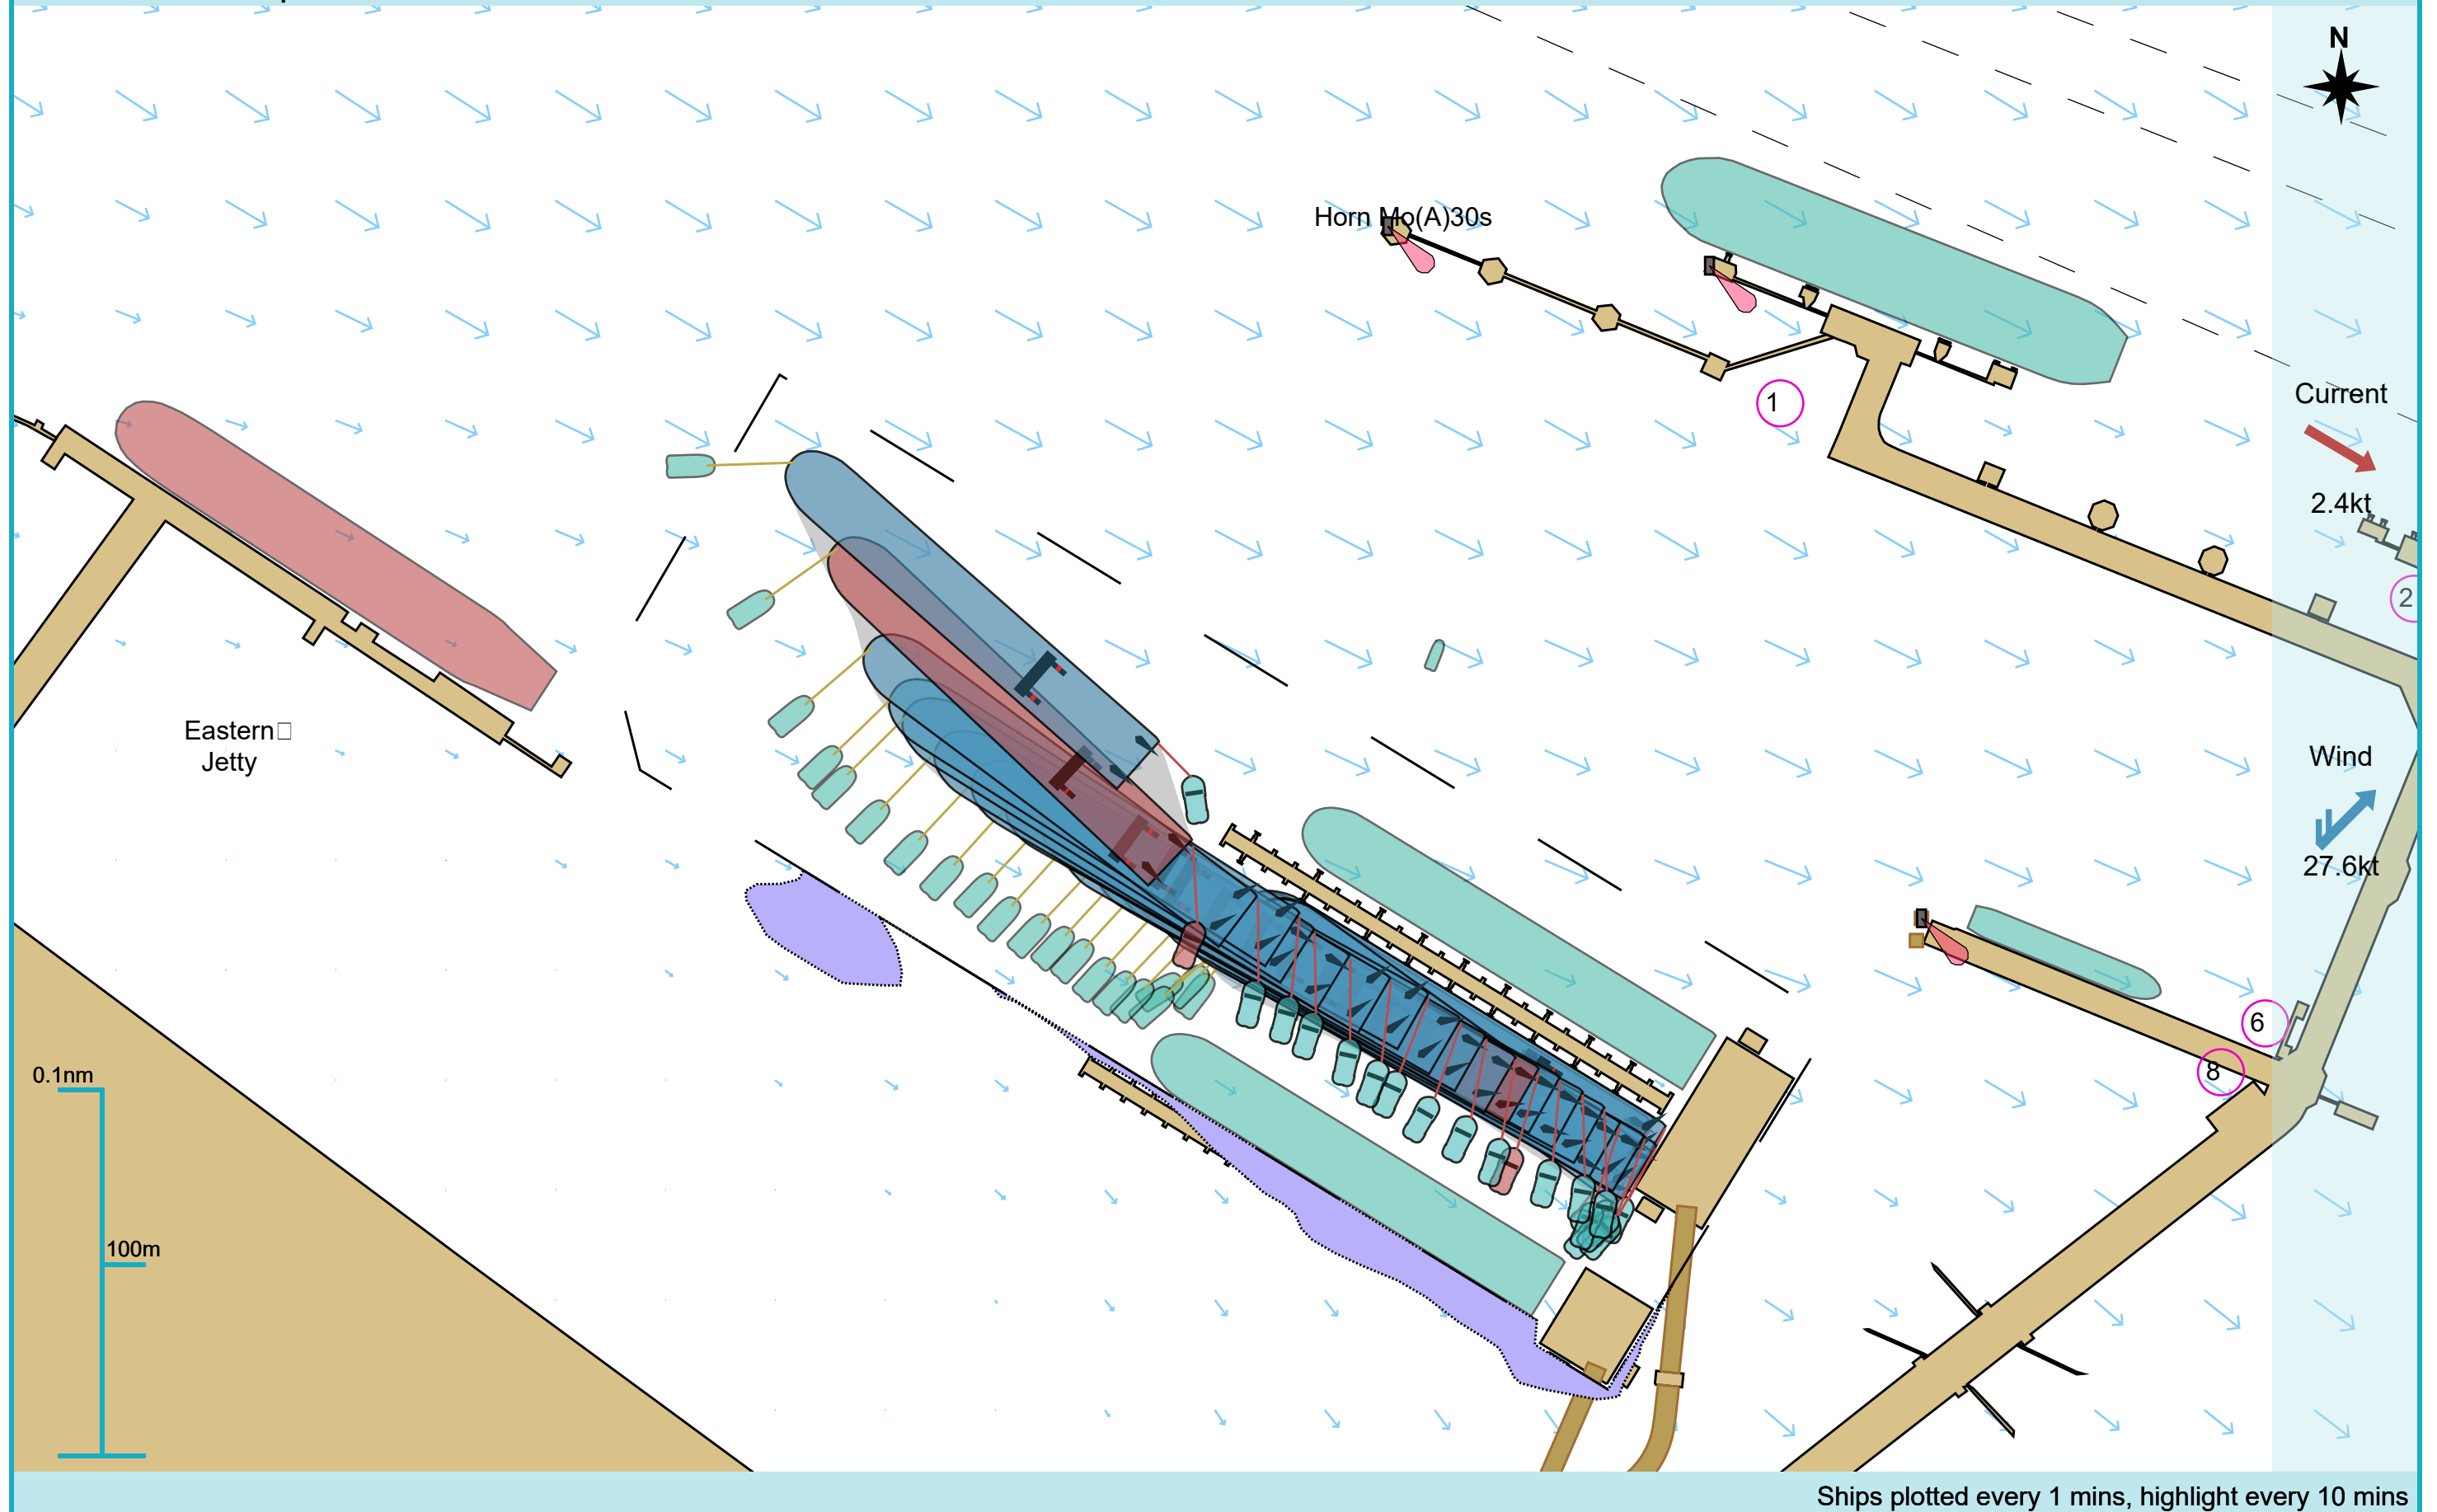

### Manoeuvre track plot

Ships plotted every 1 mins, highlight every 10 mins

Manoeuvre track plot

Ships plotted every 1 mins, highlight every 10 mins