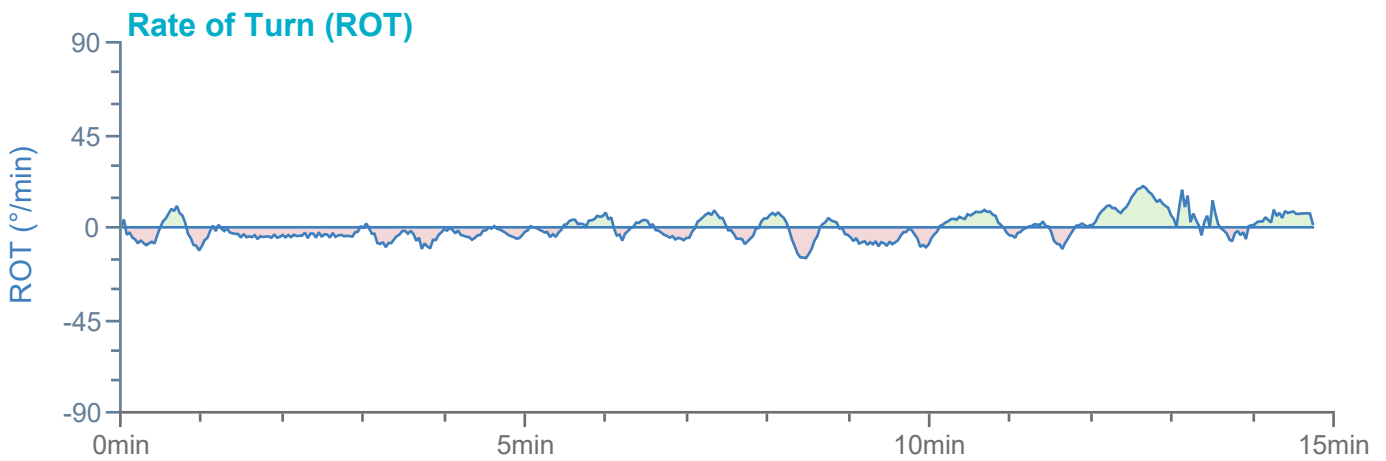

### Manoeuvre track plot

Ships plotted every 1 mins, highlight every 10 mins

### Manoeuvre track plot

Ships plotted every 1 mins, highlight every 10 mins

Manoeuvre track plot

Ships plotted every 1 mins, highlight every 10 mins

**HR Wallingford**  
*Working with water*

DMR 719286

FS 516431