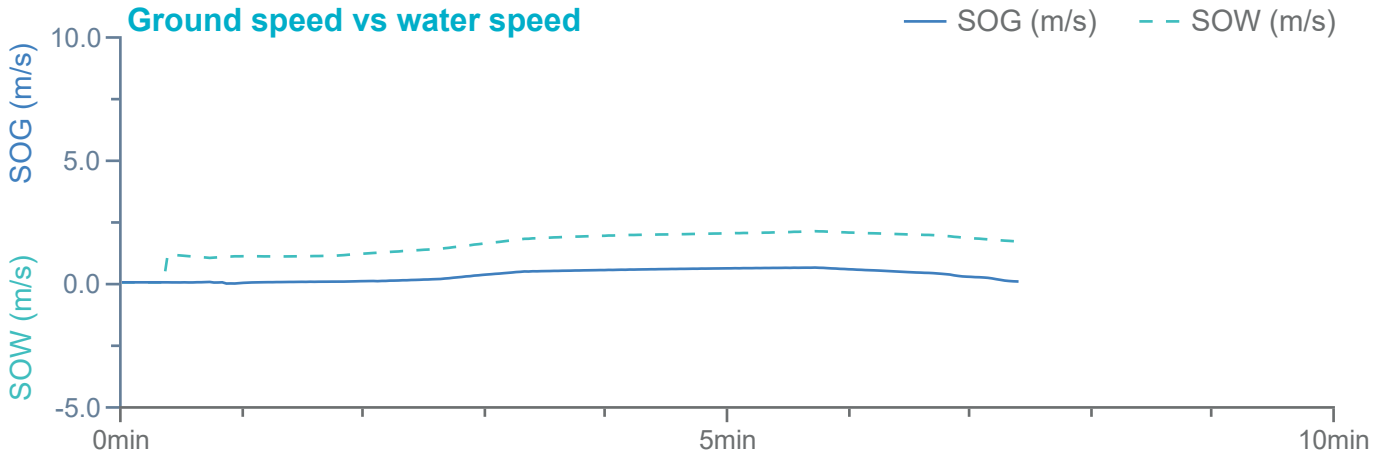

### Manoeuvre track plot

Ships plotted every 1 mins, highlight every 10 mins

Manoeuvre track plot

Ships plotted every 1 mins, highlight every 10 mins