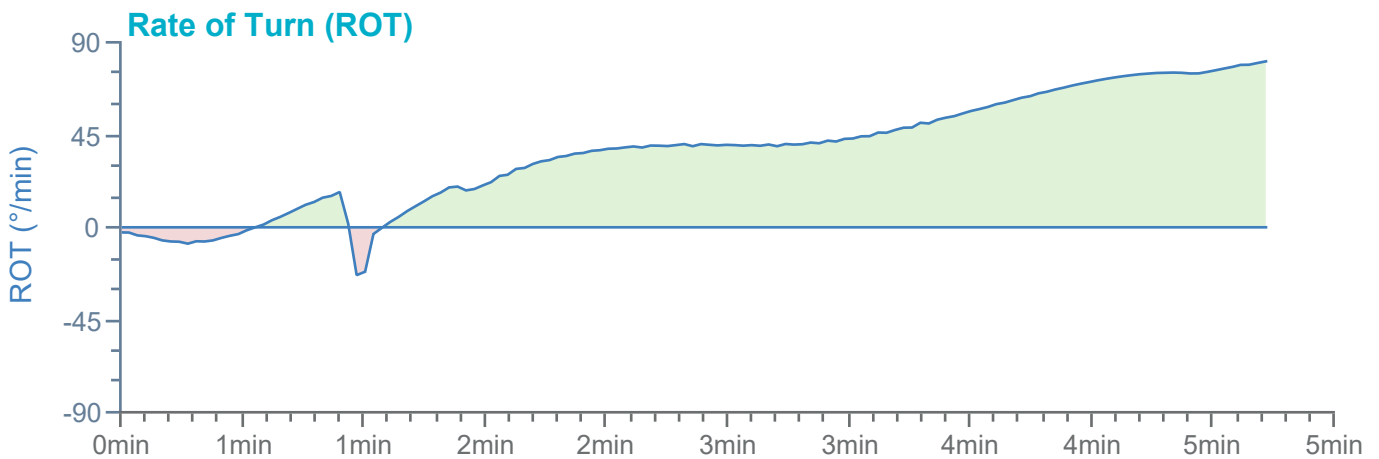

### Manoeuvre track plot

Ships plotted every 1 mins, highlight every 10 mins

Manoeuvre track plot

Ships plotted every 1 mins, highlight every 10 mins

### Manoeuvre track plot

Ships plotted every 1 mins, highlight every 10 mins