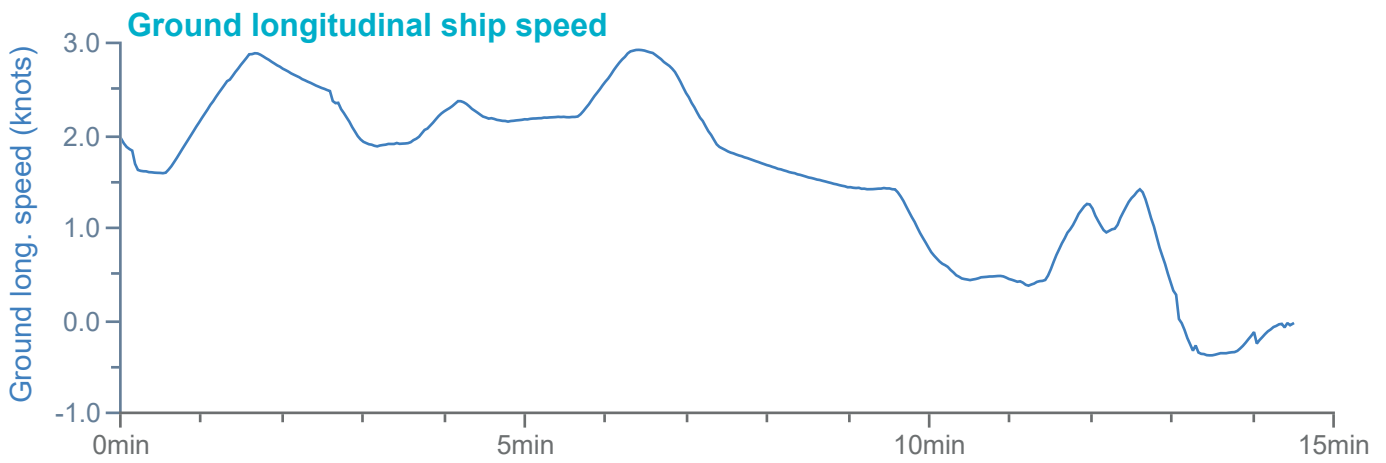

### Manoeuvre track plot

Ships plotted every 1 mins, highlight every 10 mins